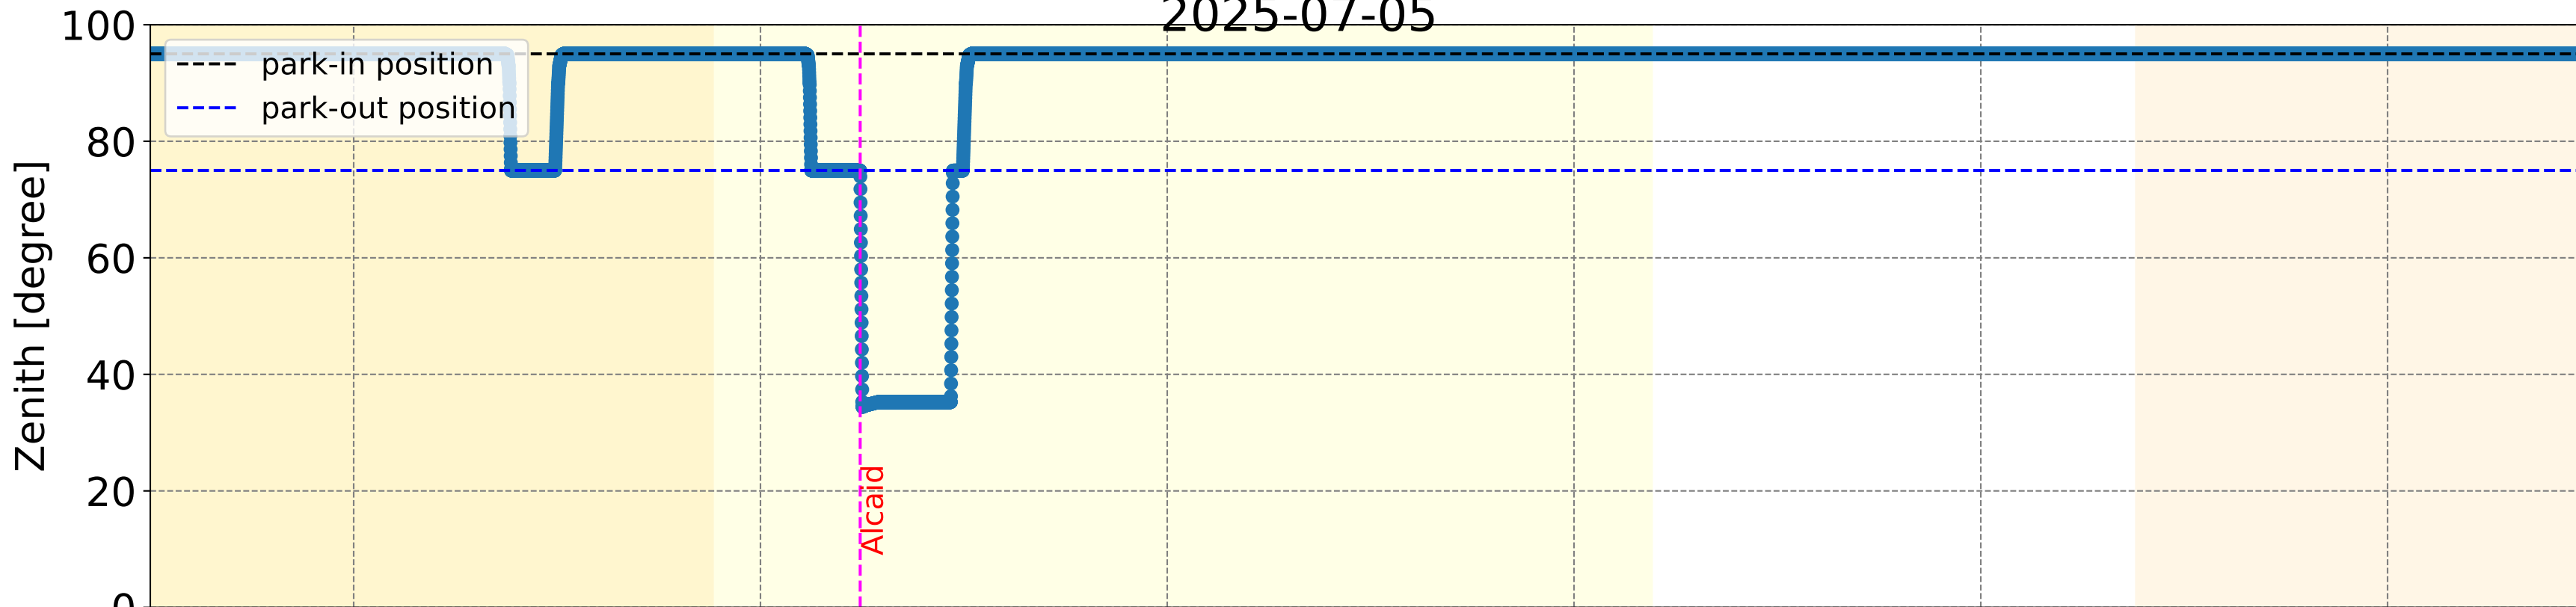

2025-07-05

park-in position
park-out position

Local
Camera
Busy
Pedestal
Calibration

Local
Camera
Busy
Pedestal
Calibration

2025-07-05 20:00 2025-07-05 22:00 2025-07-06 00:00 2025-07-06 02:00 2025-07-06 04:00 2025-07-06 06:00