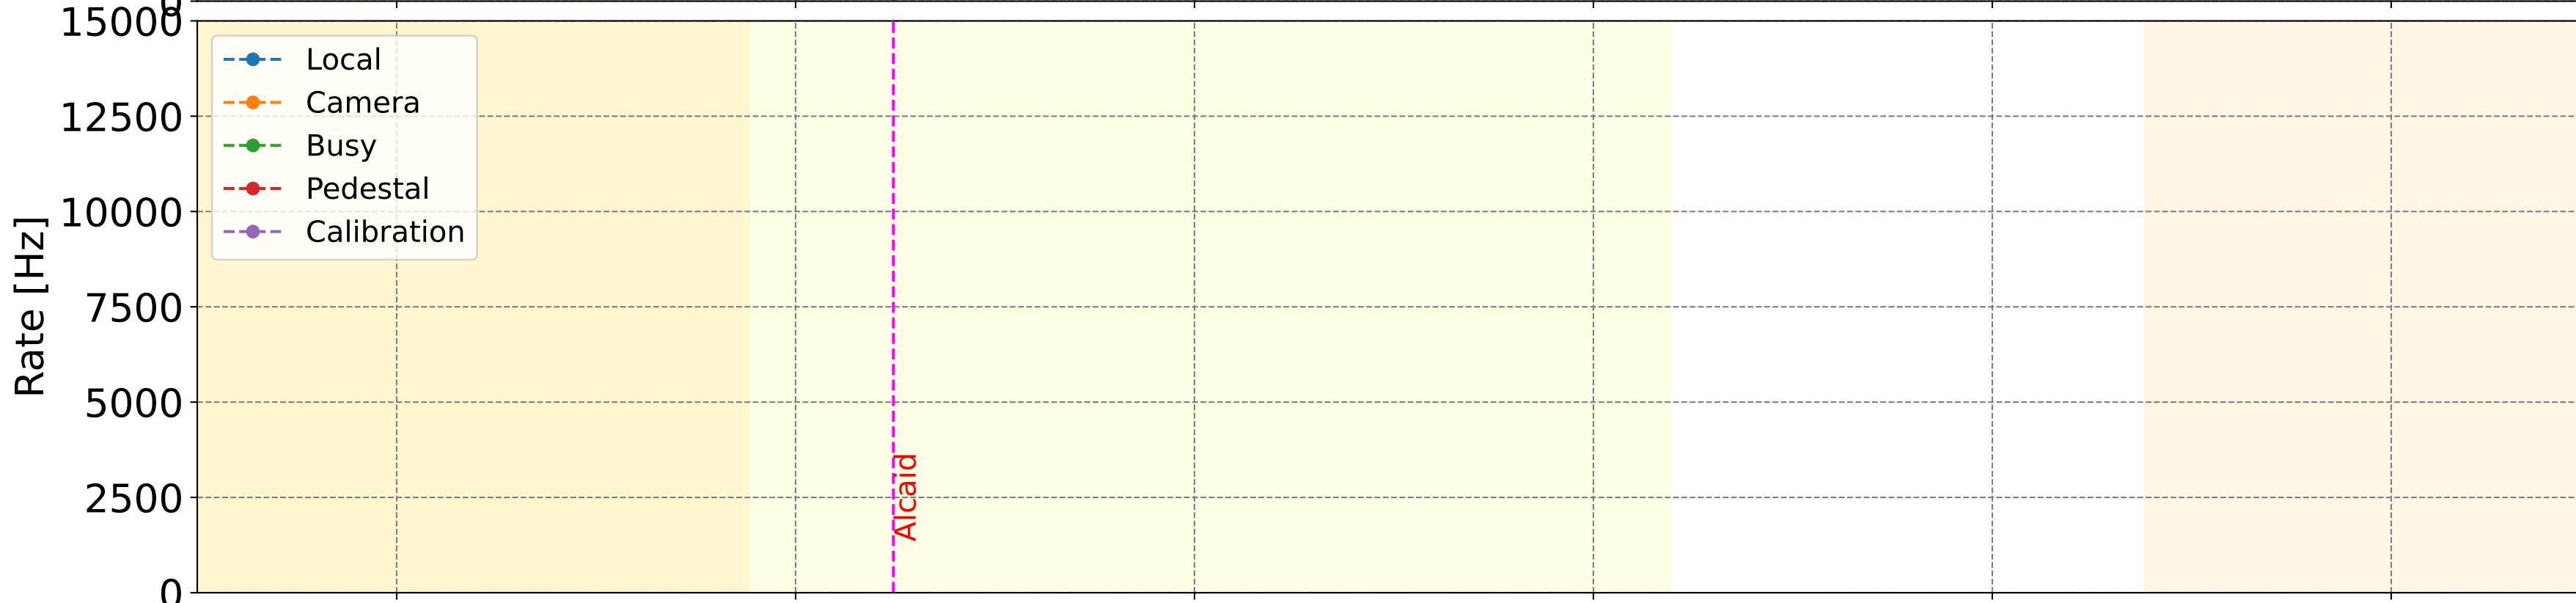

2025-07-05

park-in position
park-out position

Local
Camera
Busy
Pedestal
Calibration

Local
Camera
Busy
Pedestal
Calibration

2025-07-05 20:00 2025-07-05 22:00 2025-07-06 00:00 2025-07-06 02:00 2025-07-06 04:00 2025-07-06 06:00