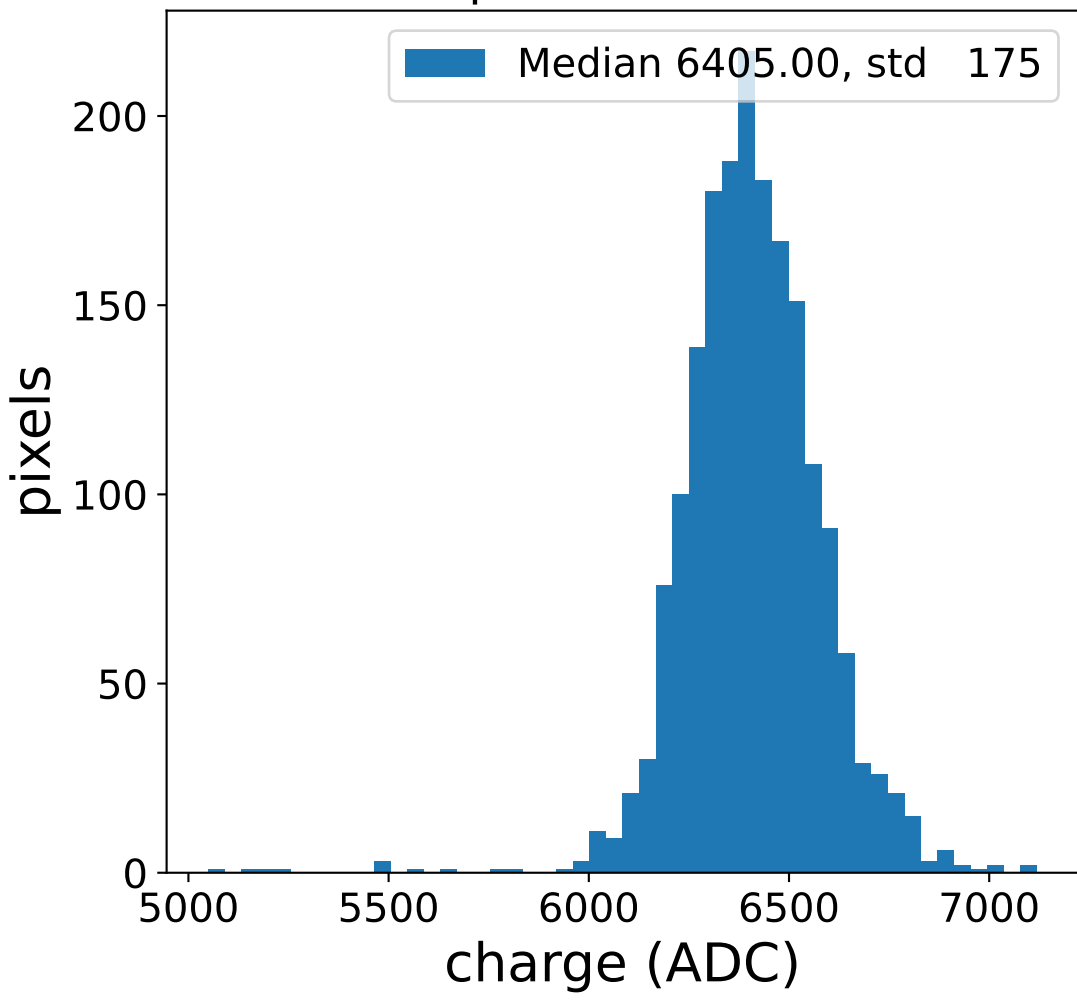

## pedestal sample of 10000 events