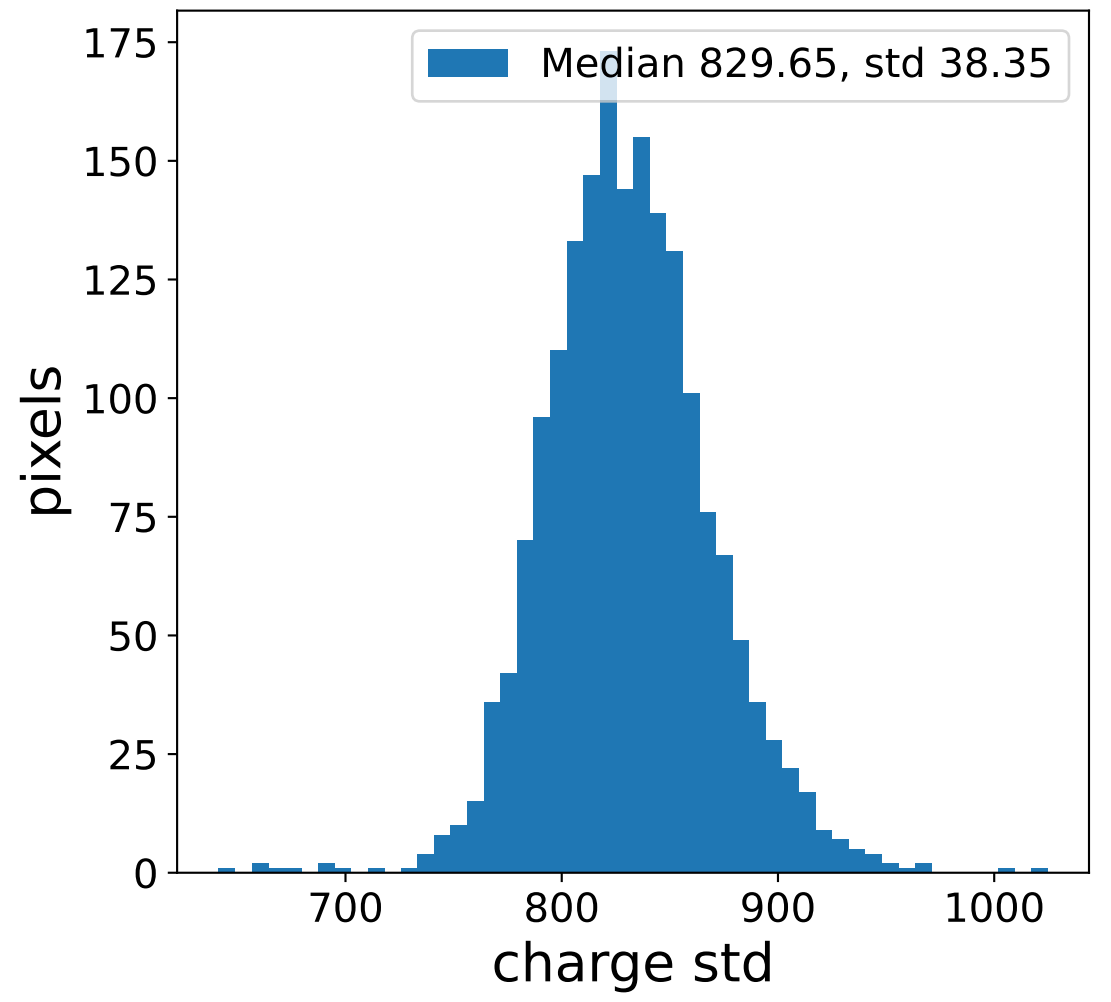

## pedestal sample of 10000 events