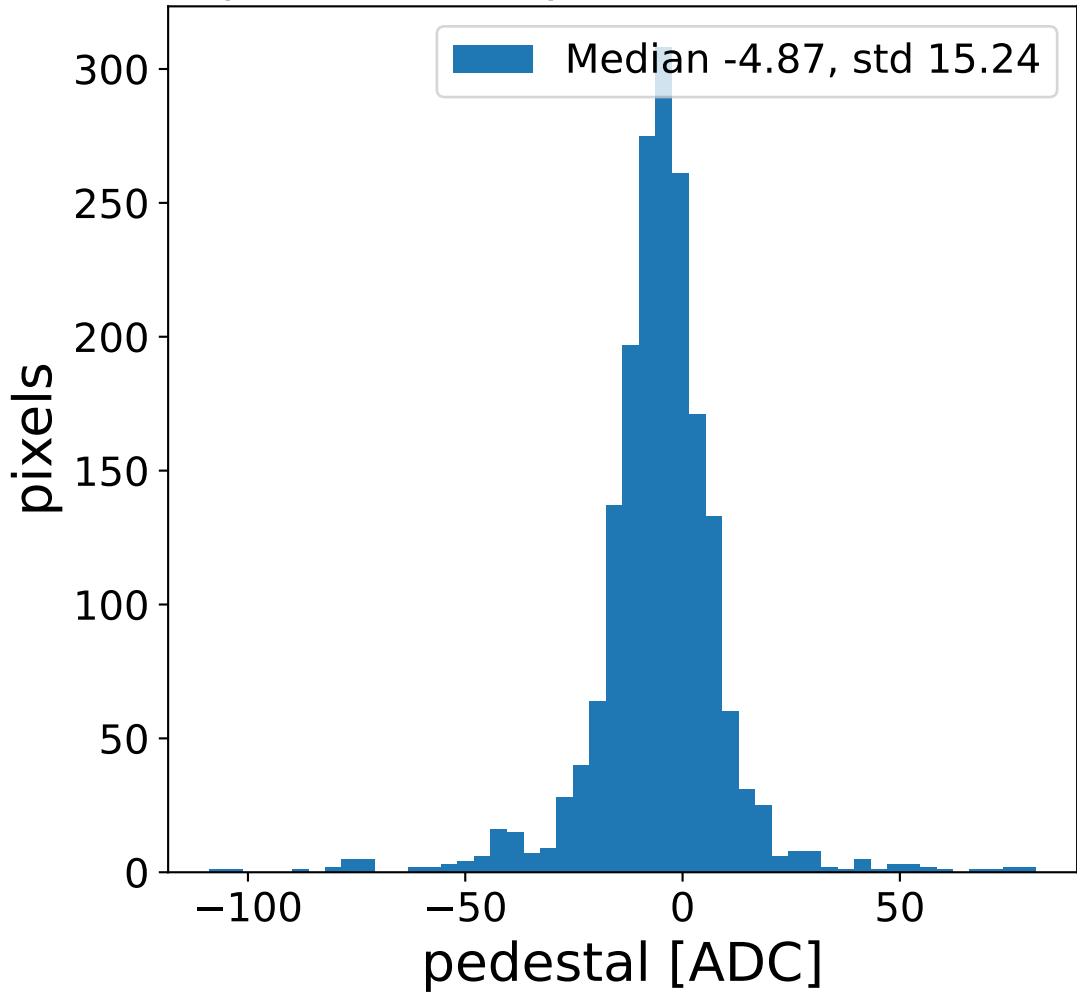

Run 24221, Cat-A calibration

Run 24221

Run 24221 channel: HG

FF sample of 10000 events

pedestal sample of 10000 events

flat-fielded gain [ADC/pe]

Run 24221 channel: LG

FF sample of 10000 events

pedestal sample of 10000 events

flat-fielded gain [ADC/pe]