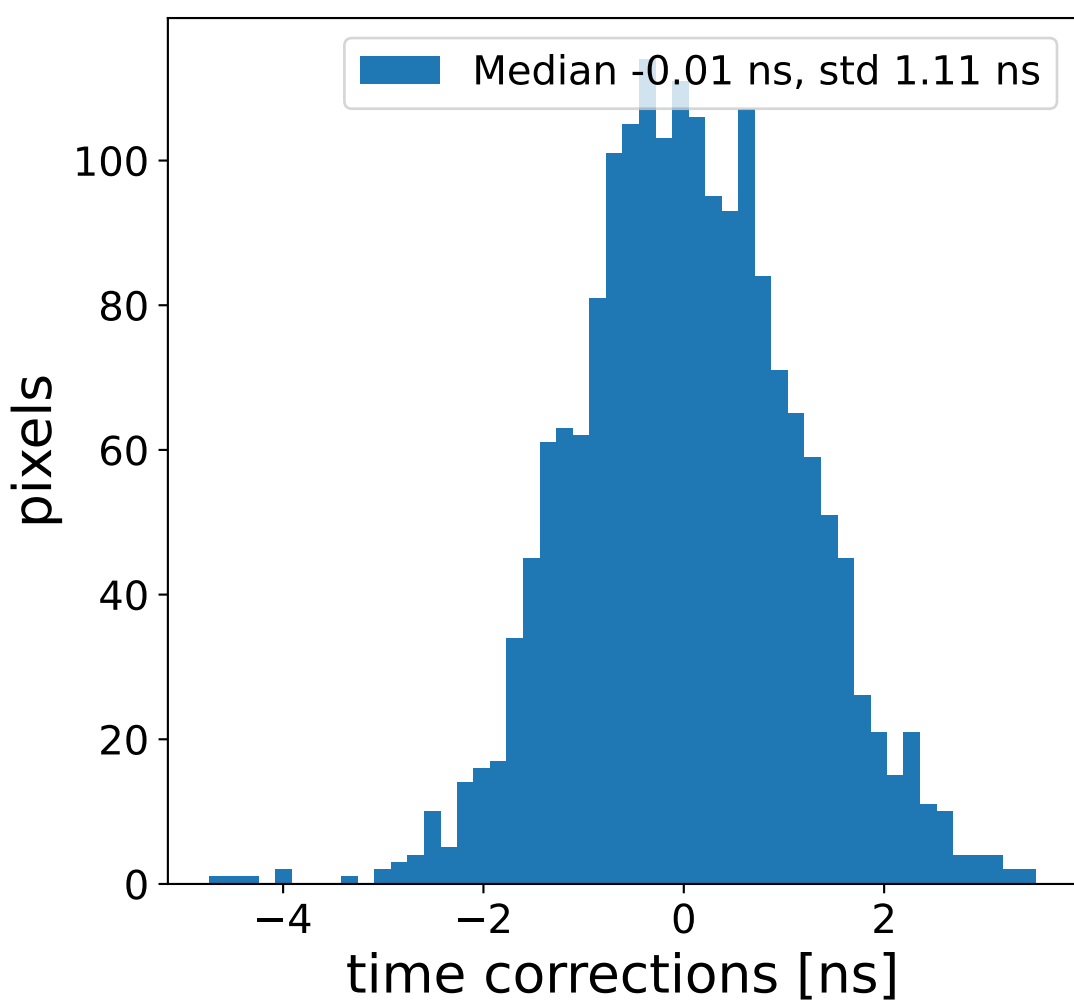

Run 24221, Cat-A calibration

Run 24221

Run 24221 channel: HG

FF sample of 10000 events

pedestal sample of 10000 events

flat-fielded gain [ADC/pe]

Run 24221 channel: LG

FF sample of 10000 events

pedestal sample of 10000 events

flat-fielded gain [ADC/pe]