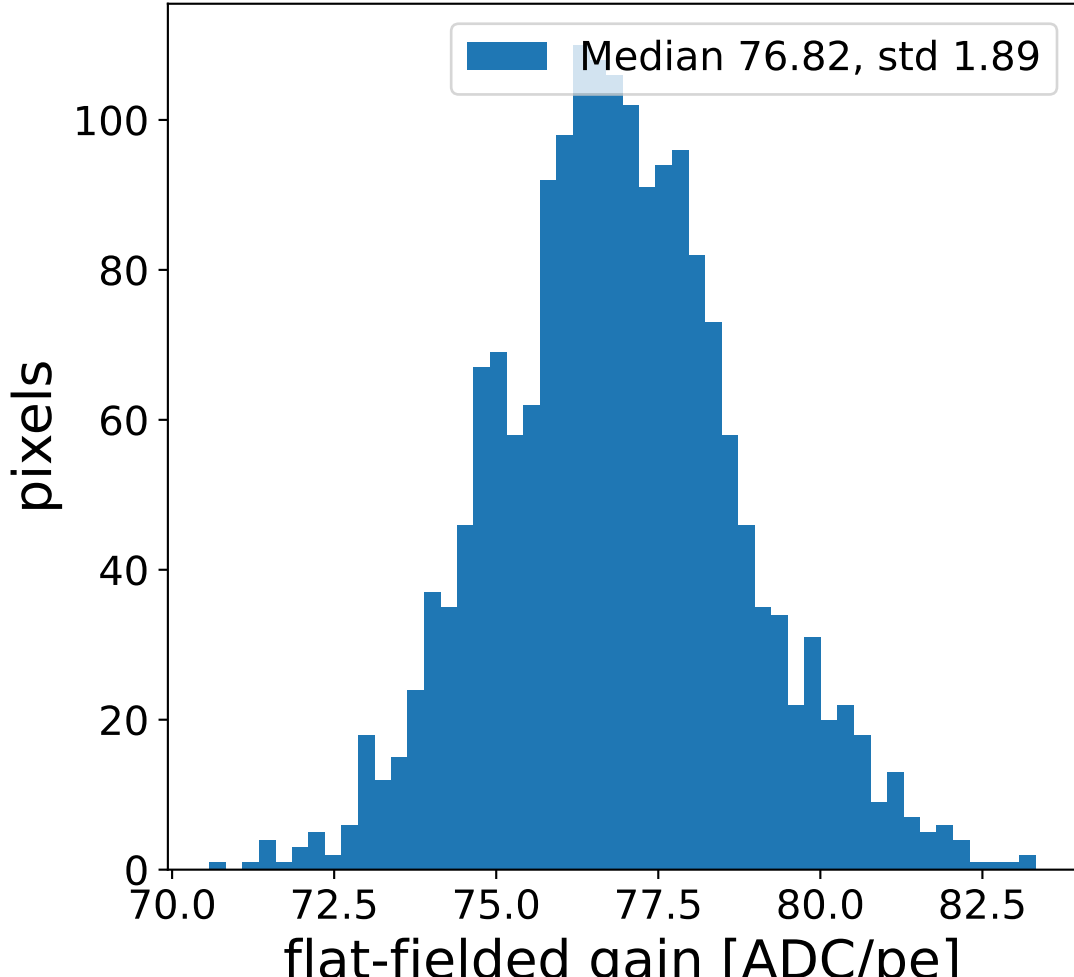

Run 24221, Cat-A calibration

Run 24221

Run 24221 channel: HG

FF sample of 10000 events

pedestal sample of 10000 events

flat-fielded gain [ADC/pe]

Run 24221 channel: LG

FF sample of 10000 events

pedestal sample of 10000 events

flat-fielded gain [ADC/pe]