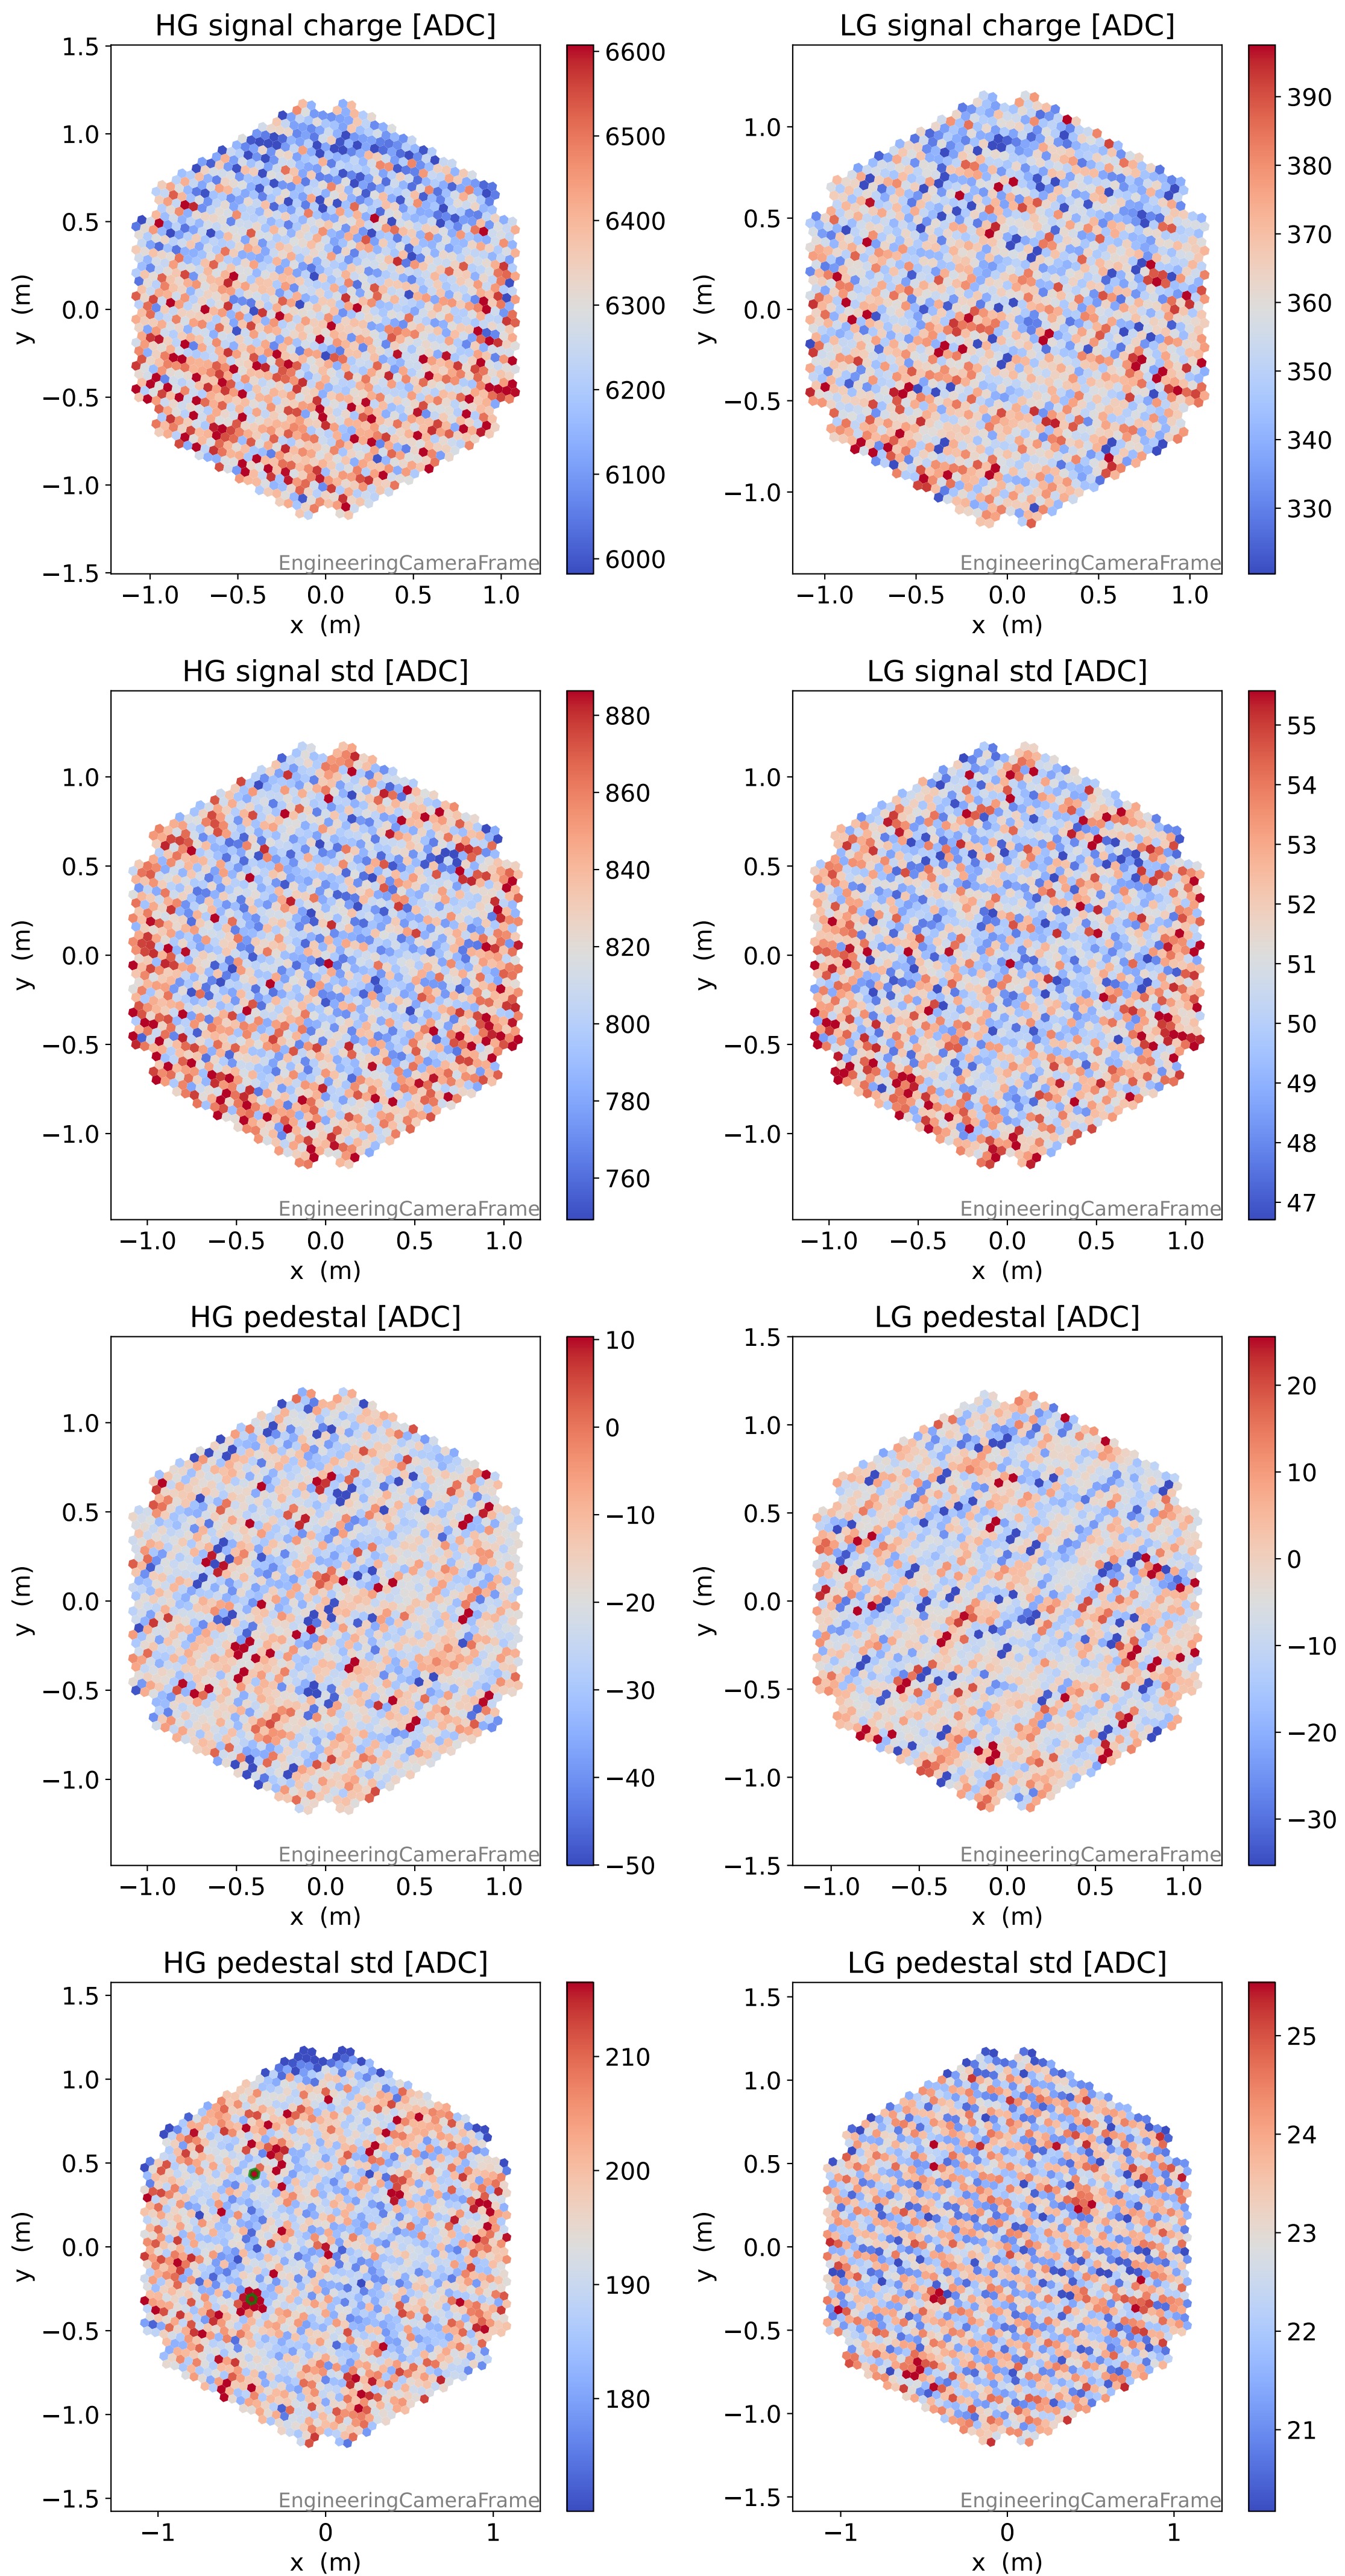

Run 24221, Cat-A calibration

Run 24221

Run 24221 channel: HG

FF sample of 10000 events

pedestal sample of 10000 events

flat-fielded gain [ADC/pe]

Run 24221 channel: LG

FF sample of 10000 events

pedestal sample of 10000 events

flat-fielded gain [ADC/pe]