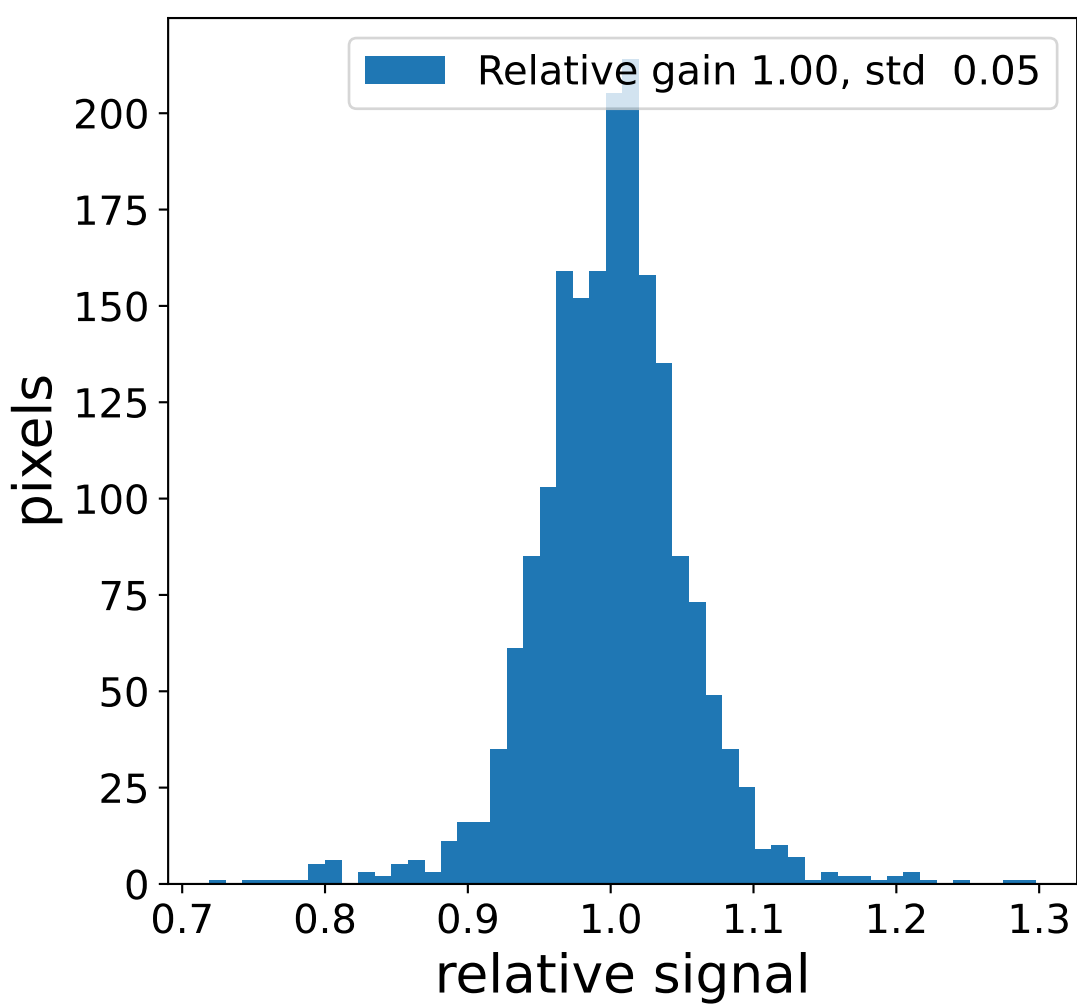

Run 24221, Cat-A calibration

Run 24221

Run 24221 channel: HG

FF sample of 10000 events

pedestal sample of 10000 events

flat-fielded gain [ADC/pe]

Run 24221 channel: LG

FF sample of 10000 events

pedestal sample of 10000 events

flat-fielded gain [ADC/pe]