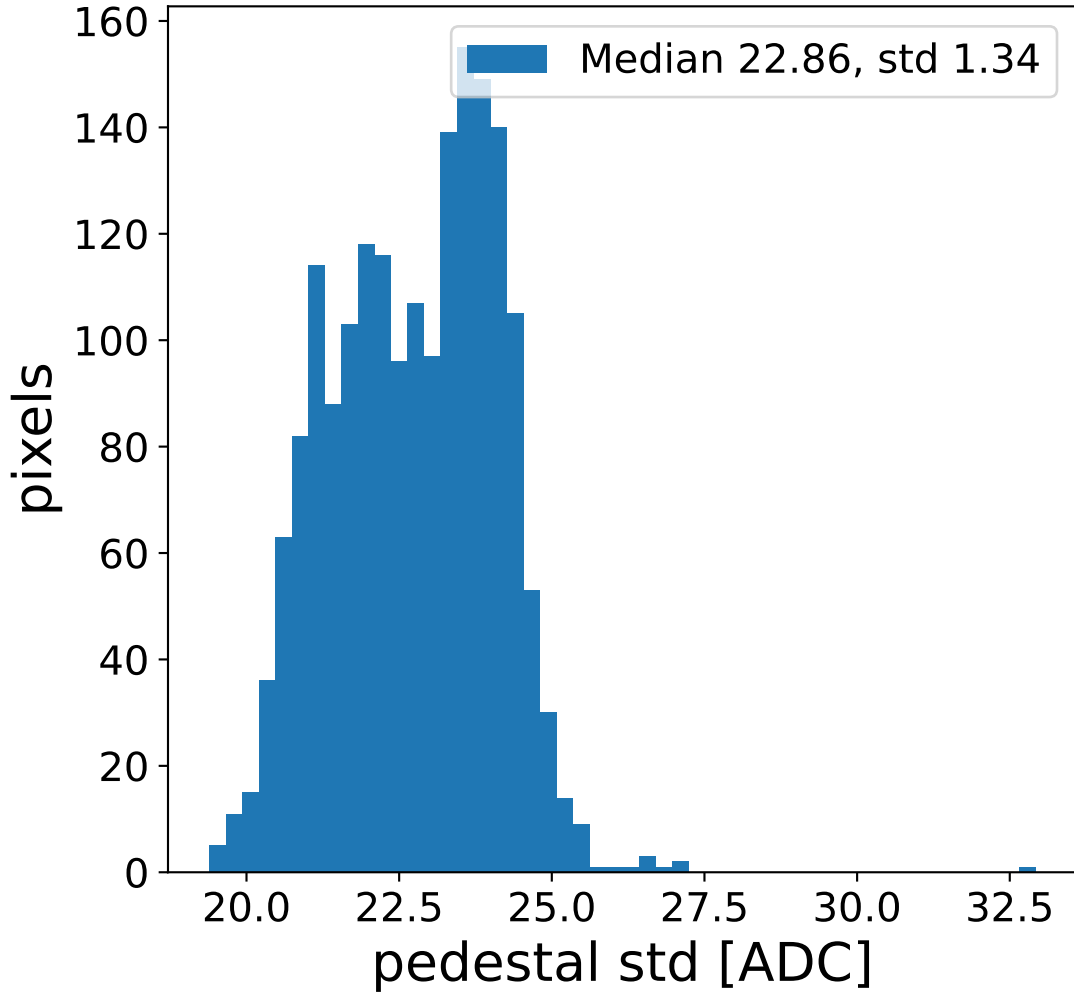

Run 24221, Cat-A calibration

Run 24221

Run 24221 channel: HG

FF sample of 10000 events

pedestal sample of 10000 events

flat-fielded gain [ADC/pe]

Run 24221 channel: LG

FF sample of 10000 events

pedestal sample of 10000 events

flat-fielded gain [ADC/pe]