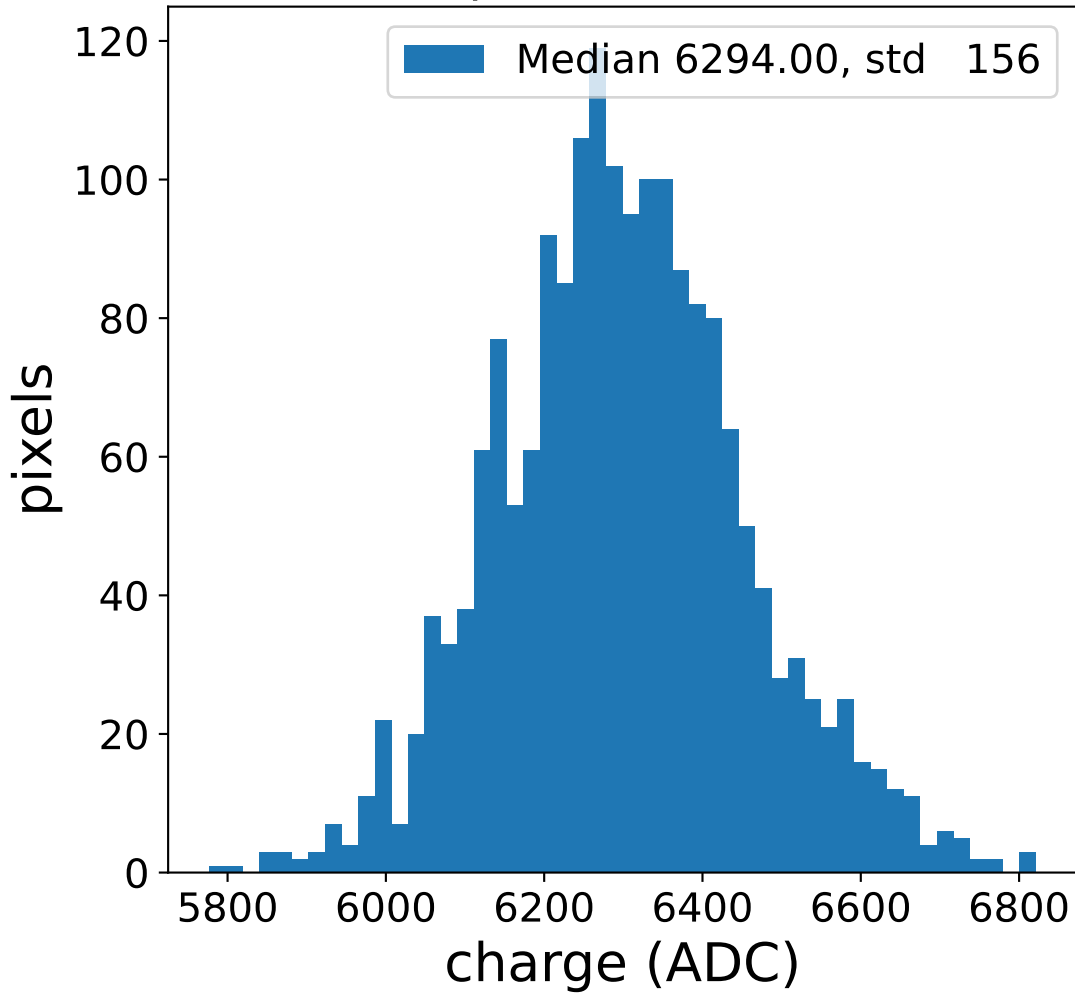

Run 24221, Cat-A calibration

Run 24221

Run 24221 channel: HG

FF sample of 10000 events

pedestal sample of 10000 events

flat-fielded gain [ADC/pe]

Run 24221 channel: LG

FF sample of 10000 events

pedestal sample of 10000 events

flat-fielded gain [ADC/pe]