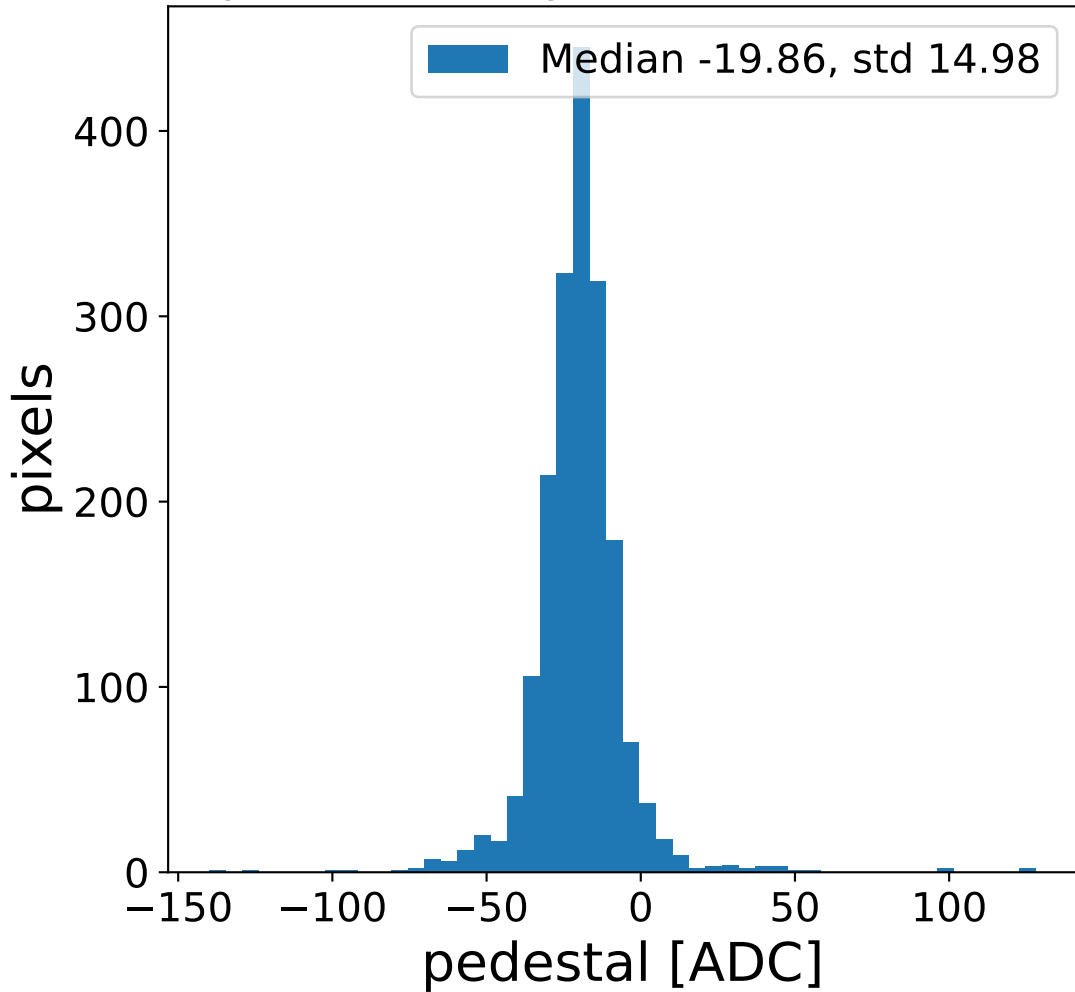

Run 24221, Cat-A calibration

Run 24221

Run 24221 channel: HG

FF sample of 10000 events

pedestal sample of 10000 events

flat-fielded gain [ADC/pe]

Run 24221 channel: LG

FF sample of 10000 events

pedestal sample of 10000 events

flat-fielded gain [ADC/pe]