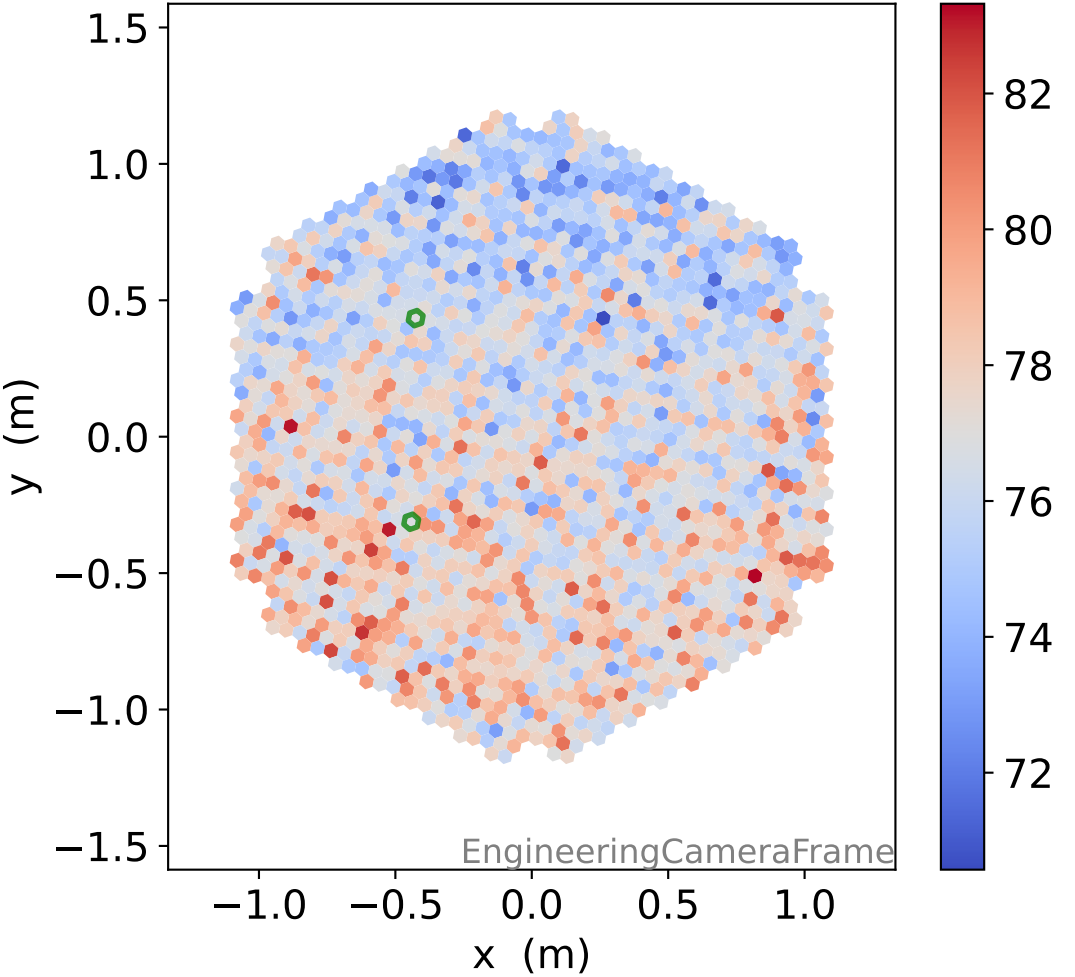

Run 24221, Cat-A calibration

Run 24221

Run 24221 channel: HG

FF sample of 10000 events

pedestal sample of 10000 events

flat-fielded gain [ADC/pe]

Run 24221 channel: LG

FF sample of 10000 events

pedestal sample of 10000 events

flat-fielded gain [ADC/pe]