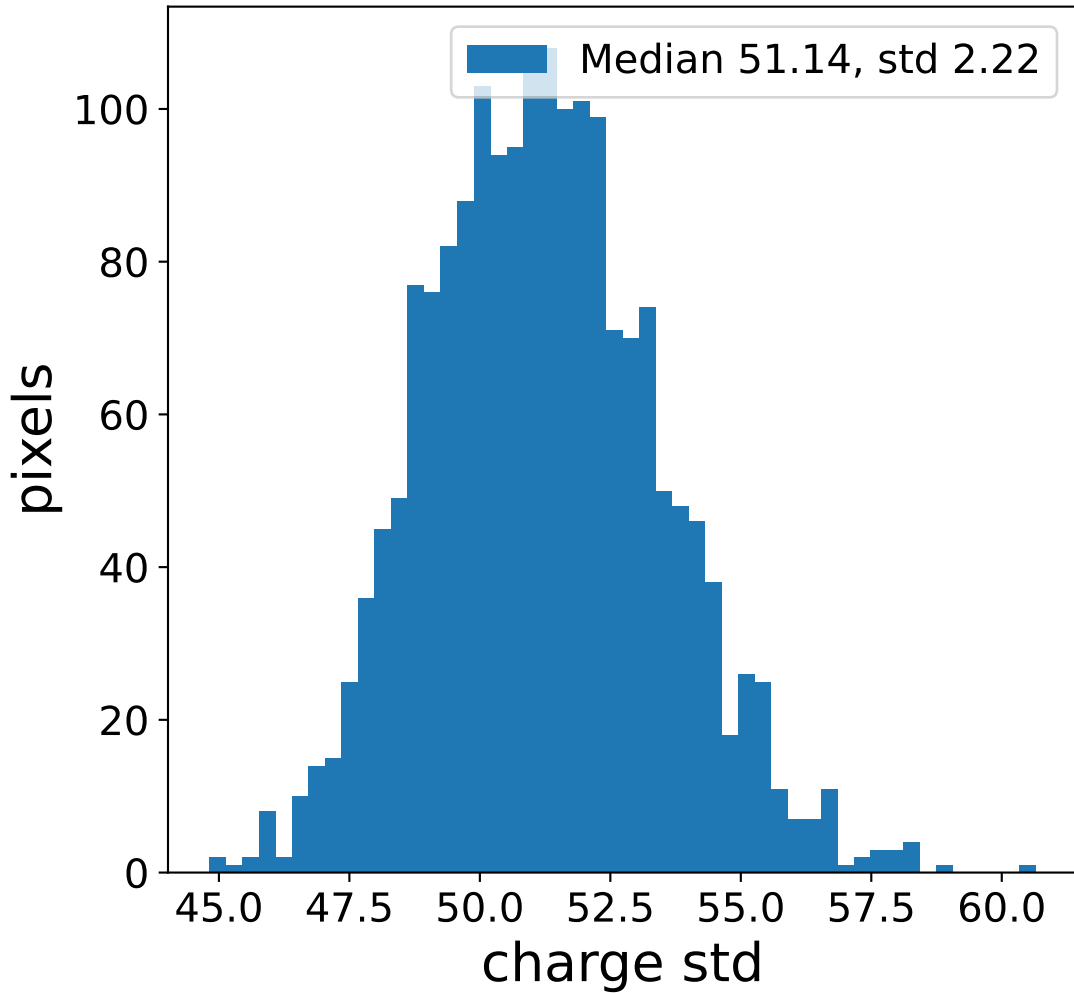

Run 24221, Cat-A calibration

Run 24221

Run 24221 channel: HG

FF sample of 10000 events

pedestal sample of 10000 events

flat-fielded gain [ADC/pe]

Run 24221 channel: LG

FF sample of 10000 events

pedestal sample of 10000 events

flat-fielded gain [ADC/pe]