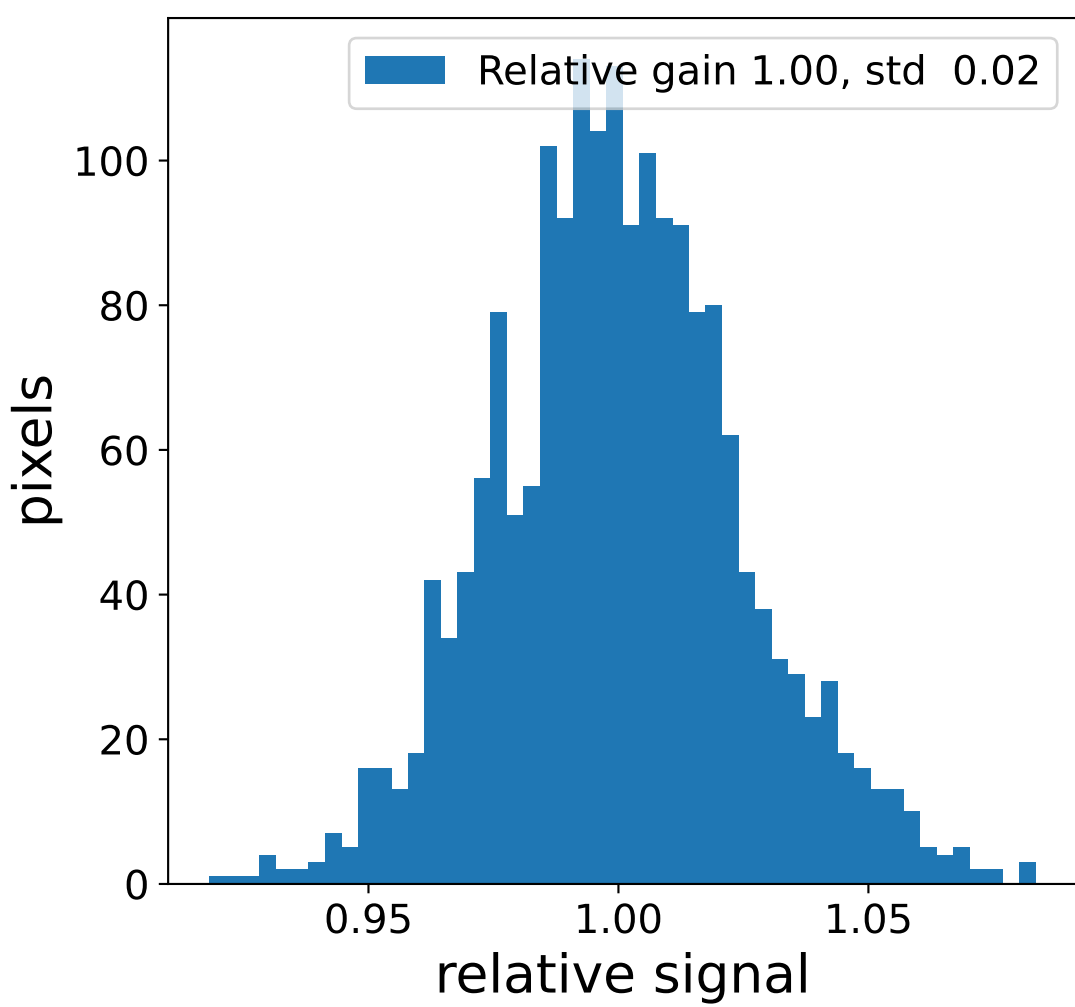

Run 24221, Cat-A calibration

Run 24221

Run 24221 channel: HG

FF sample of 10000 events

pedestal sample of 10000 events

flat-fielded gain [ADC/pe]

Run 24221 channel: LG

FF sample of 10000 events

pedestal sample of 10000 events

flat-fielded gain [ADC/pe]