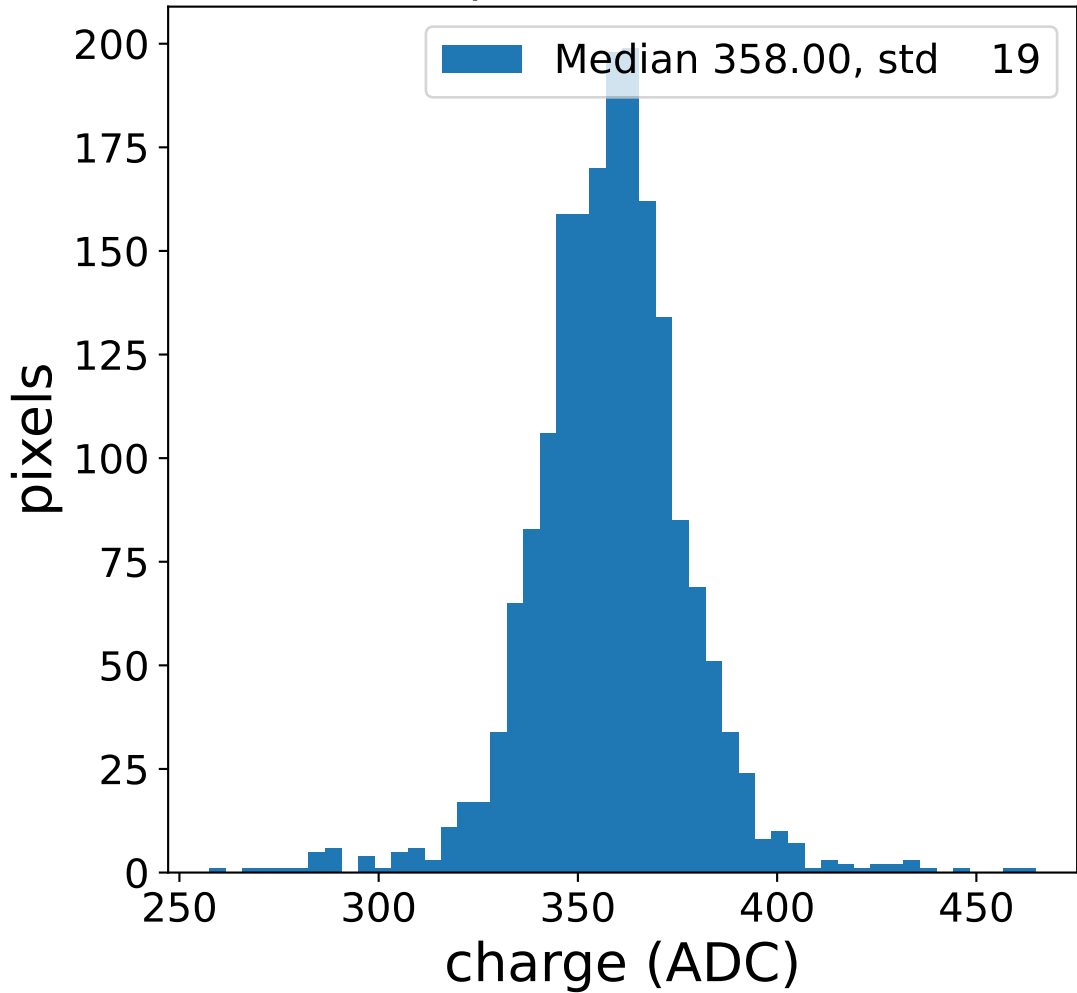

Run 24221, Cat-A calibration

Run 24221

Run 24221 channel: HG

FF sample of 10000 events

pedestal sample of 10000 events

flat-fielded gain [ADC/pe]

Run 24221 channel: LG

FF sample of 10000 events

pedestal sample of 10000 events

flat-fielded gain [ADC/pe]