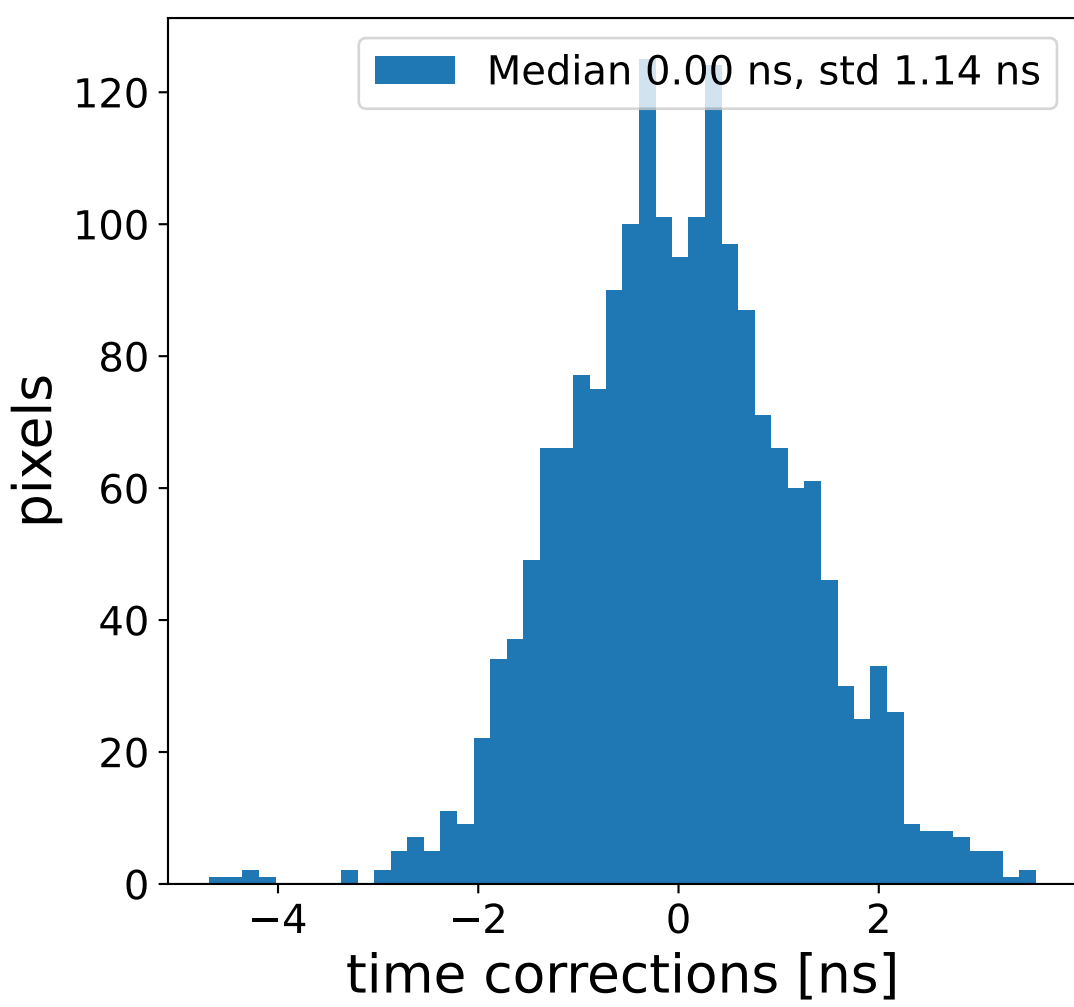

Run 24221, Cat-A calibration

Run 24221

Run 24221 channel: HG

FF sample of 10000 events

pedestal sample of 10000 events

flat-fielded gain [ADC/pe]

Run 24221 channel: LG

FF sample of 10000 events

pedestal sample of 10000 events

flat-fielded gain [ADC/pe]