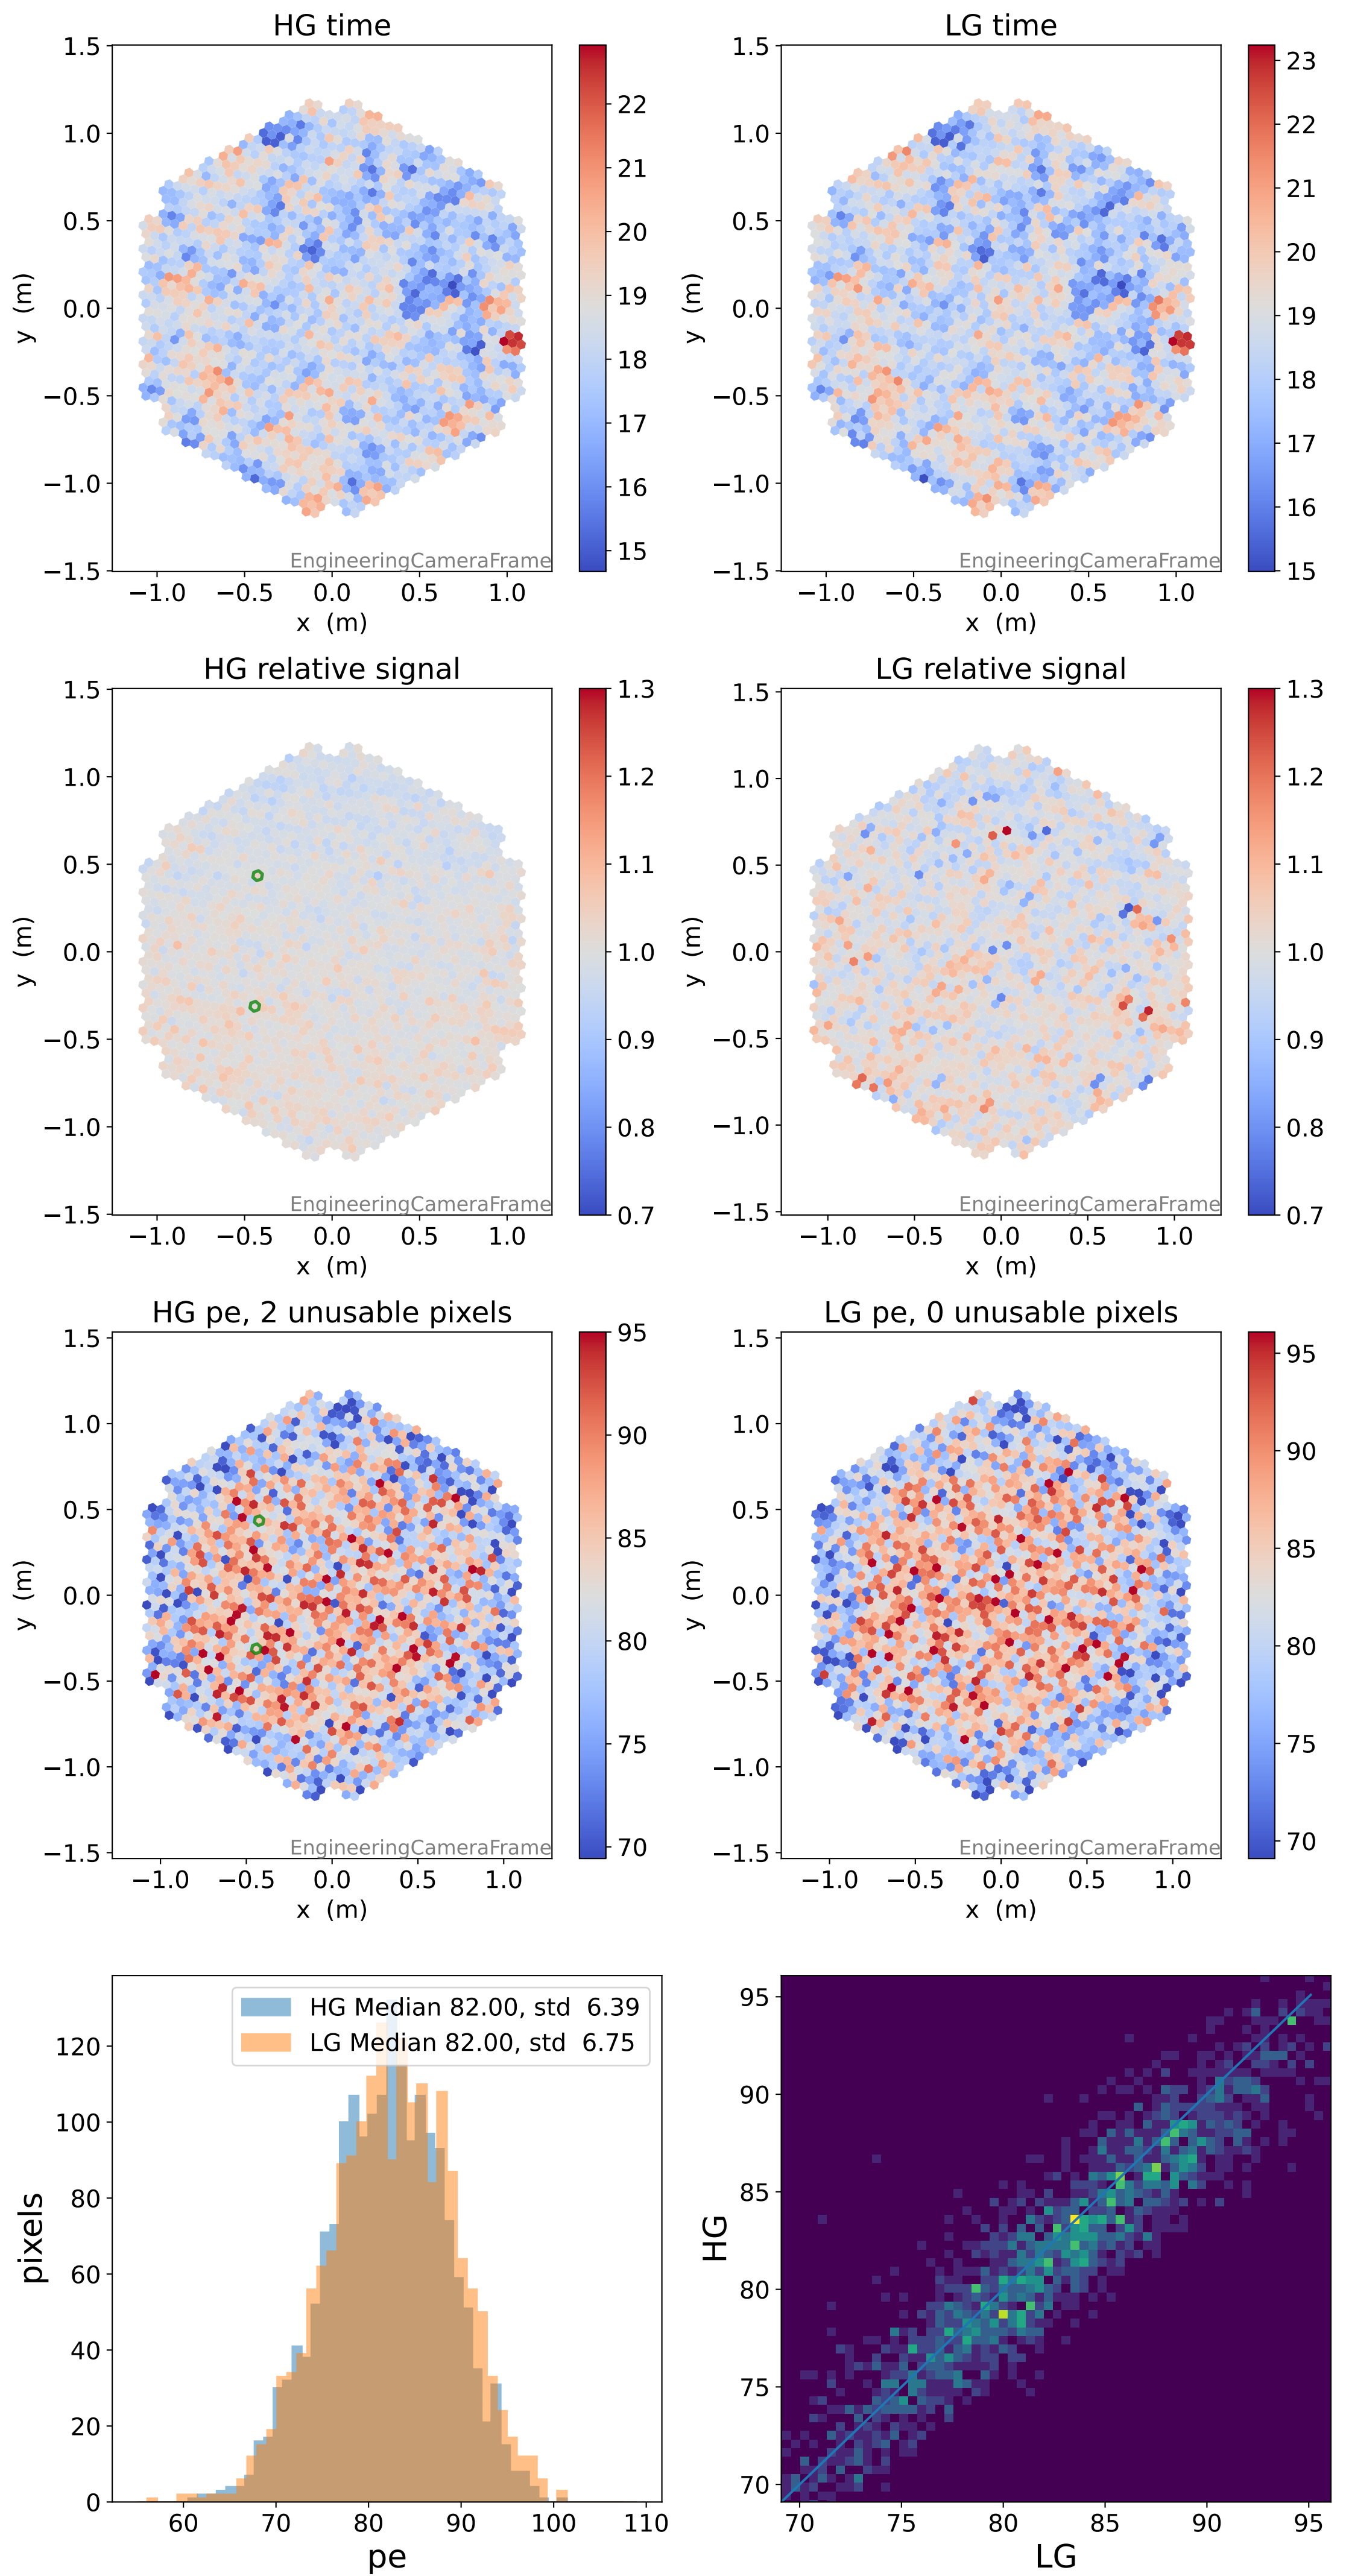

Run 24221, Cat-A calibration

Run 24221

Run 24221 channel: HG

FF sample of 10000 events

pedestal sample of 10000 events

flat-fielded gain [ADC/pe]

Run 24221 channel: LG

FF sample of 10000 events

pedestal sample of 10000 events

flat-fielded gain [ADC/pe]