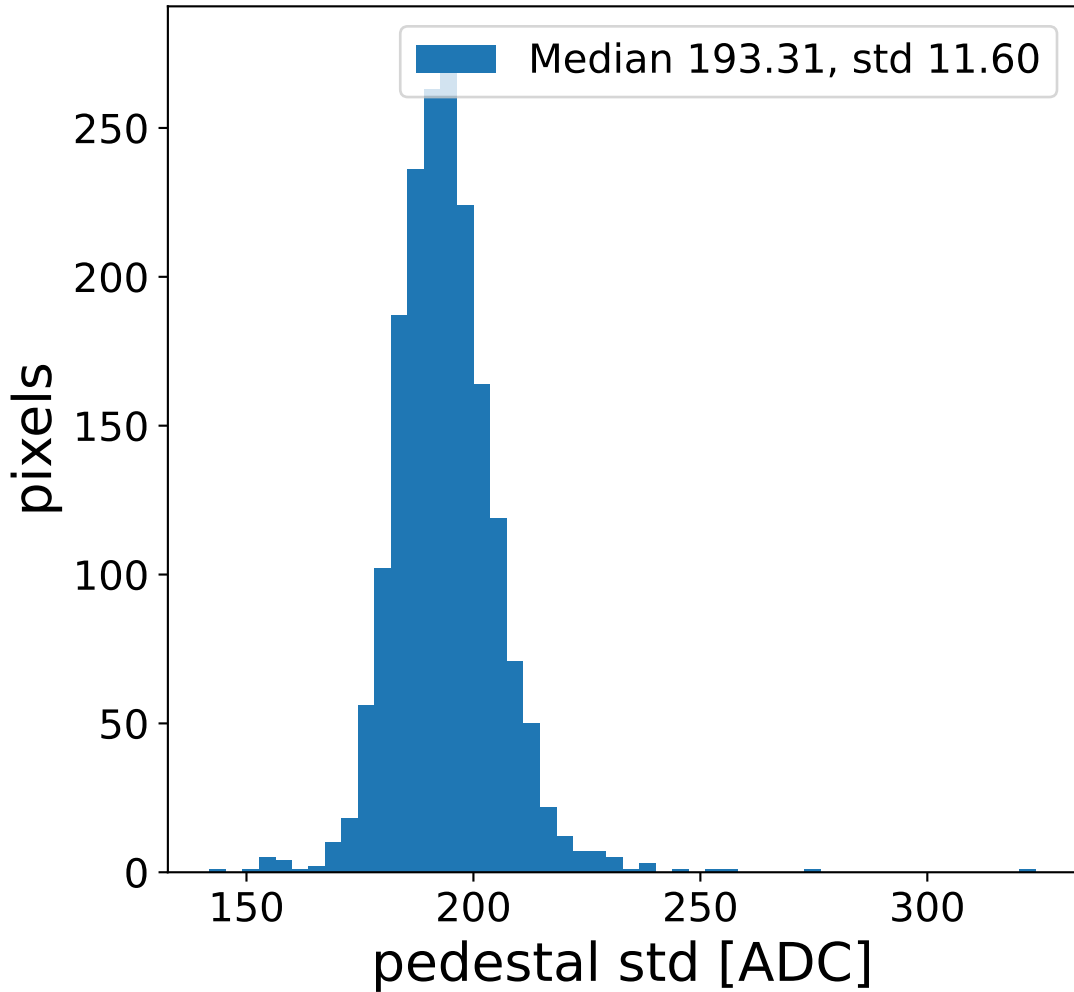

Run 24221, Cat-A calibration

Run 24221

Run 24221 channel: HG

FF sample of 10000 events

pedestal sample of 10000 events

flat-fielded gain [ADC/pe]

Run 24221 channel: LG

FF sample of 10000 events

pedestal sample of 10000 events

flat-fielded gain [ADC/pe]