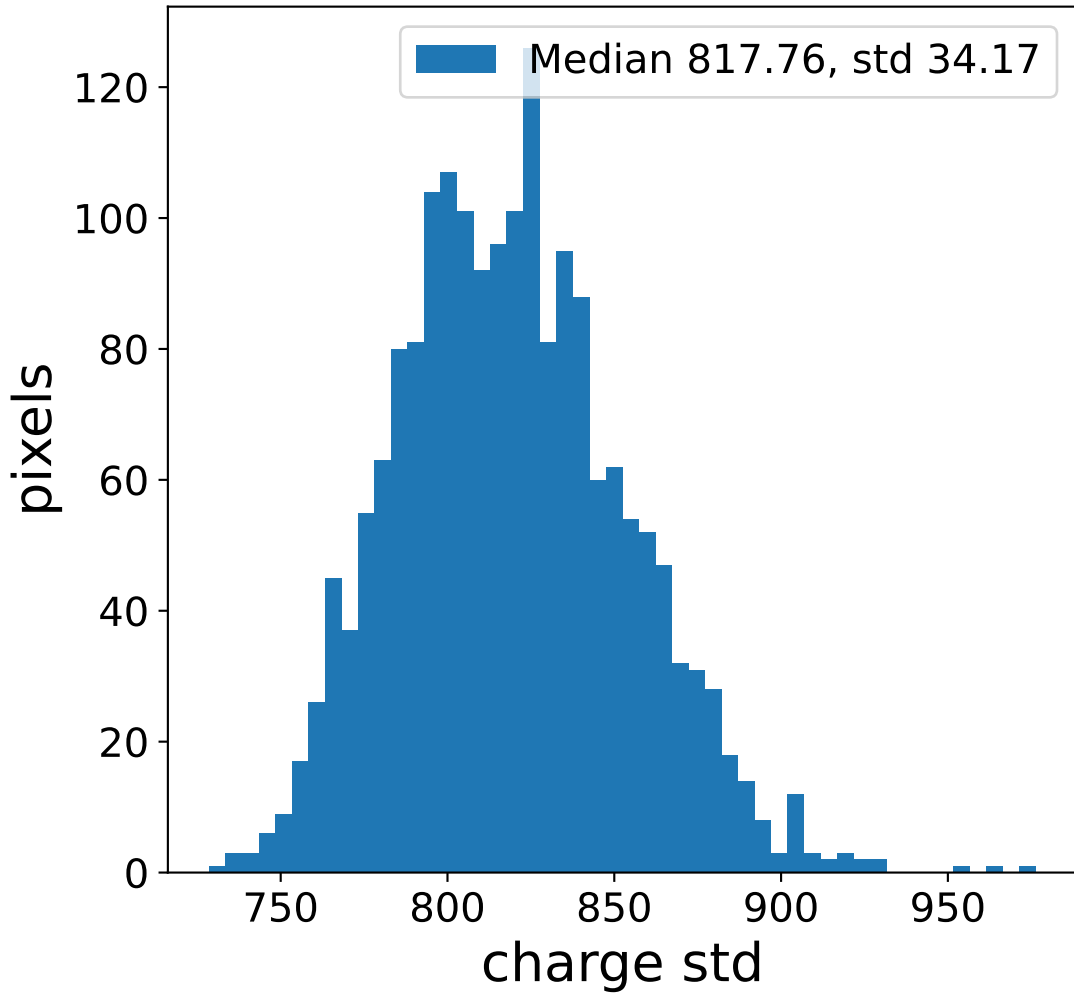

Run 24221, Cat-A calibration

Run 24221

Run 24221 channel: HG

FF sample of 10000 events

pedestal sample of 10000 events

flat-fielded gain [ADC/pe]

Run 24221 channel: LG

FF sample of 10000 events

pedestal sample of 10000 events

flat-fielded gain [ADC/pe]