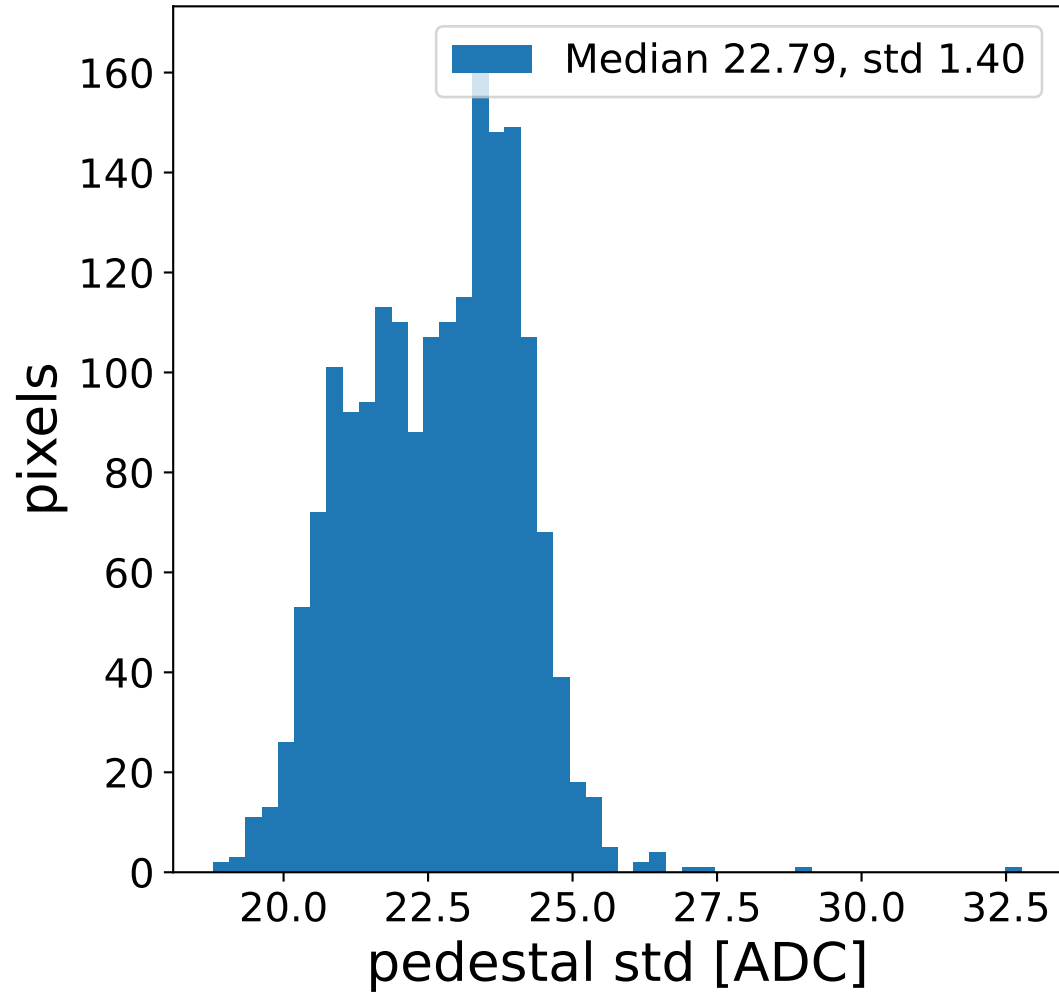

Run 23071, Cat-A calibration

Run 23071

Run 23071 channel: HG

FF sample of 10000 events

pedestal sample of 10000 events

flat-fielded gain [ADC/pe]

Run 23071 channel: LG

FF sample of 10000 events

pedestal sample of 10000 events

flat-fielded gain [ADC/pe]