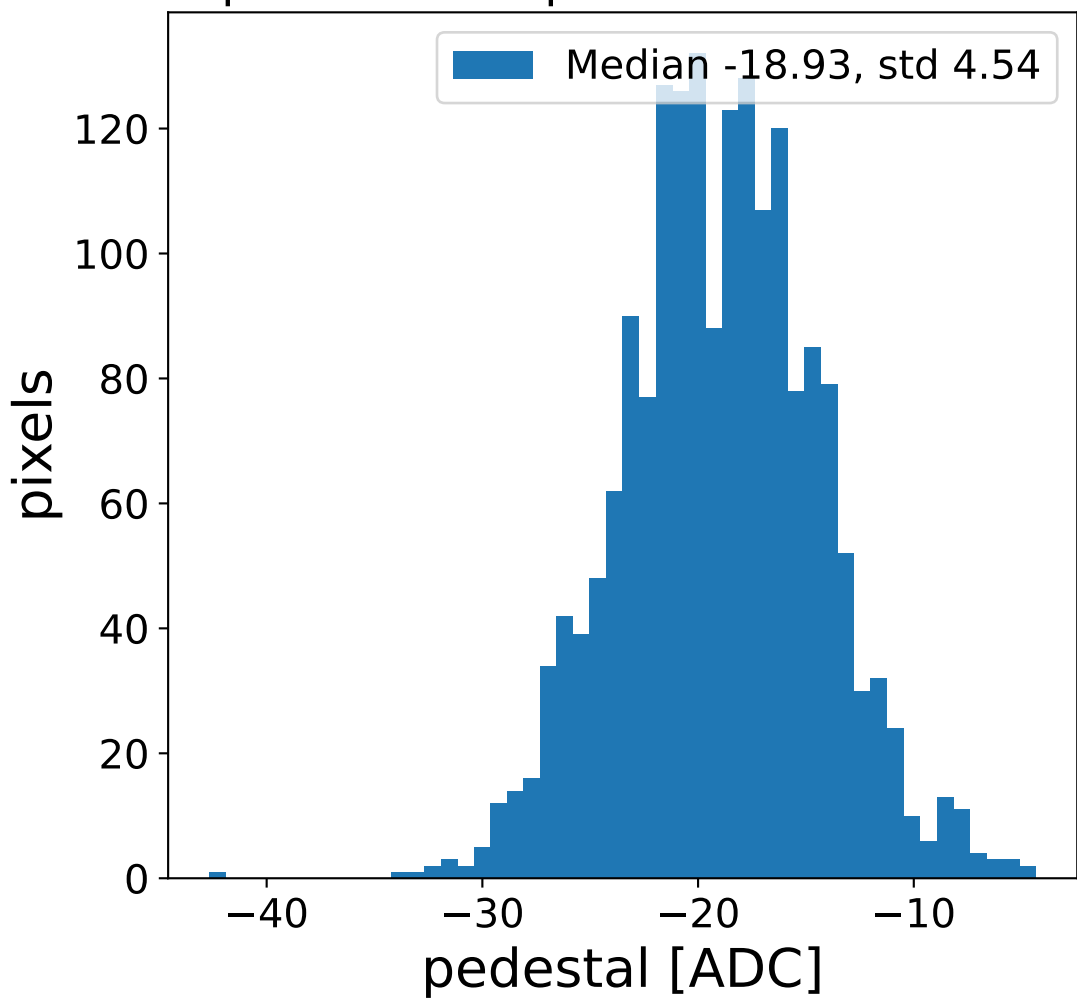

Run 23071, Cat-A calibration

Run 23071

Run 23071 channel: HG

FF sample of 10000 events

pedestal sample of 10000 events

flat-fielded gain [ADC/pe]

Run 23071 channel: LG

FF sample of 10000 events

pedestal sample of 10000 events

flat-fielded gain [ADC/pe]