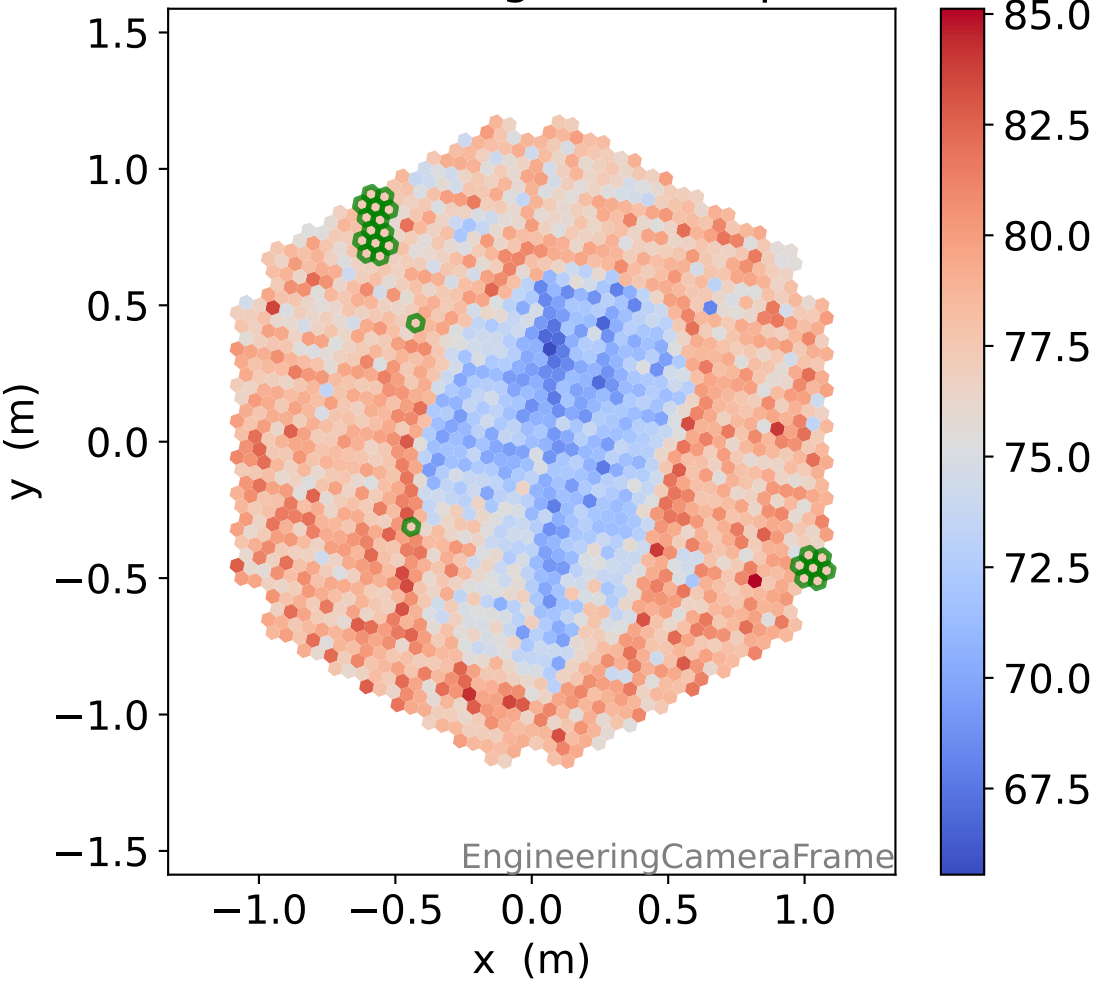

Run 23071, Cat-A calibration

Run 23071

Run 23071 channel: HG

FF sample of 10000 events

pedestal sample of 10000 events

flat-fielded gain [ADC/pe]

Run 23071 channel: LG

FF sample of 10000 events

pedestal sample of 10000 events

flat-fielded gain [ADC/pe]