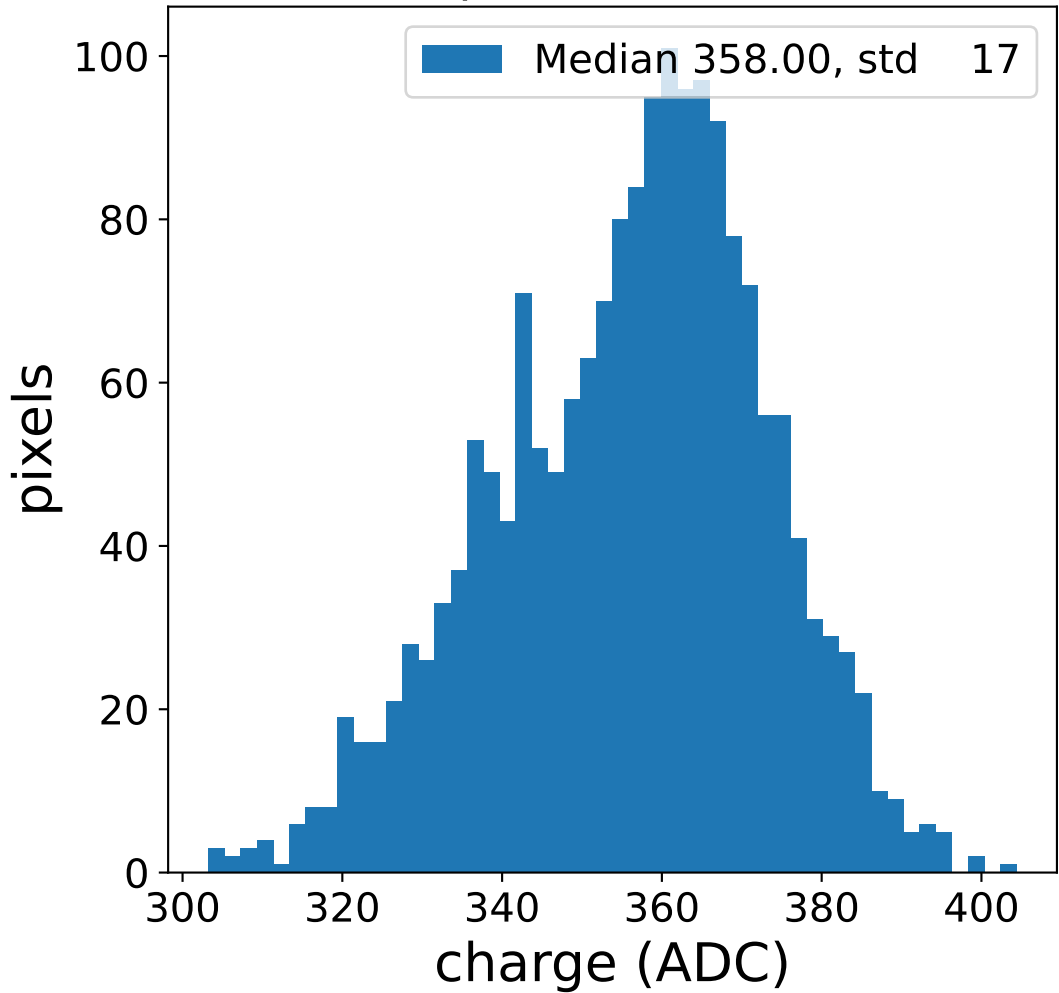

Run 23071, Cat-A calibration

Run 23071

Run 23071 channel: HG

FF sample of 10000 events

pedestal sample of 10000 events

flat-fielded gain [ADC/pe]

Run 23071 channel: LG

FF sample of 10000 events

pedestal sample of 10000 events

flat-fielded gain [ADC/pe]