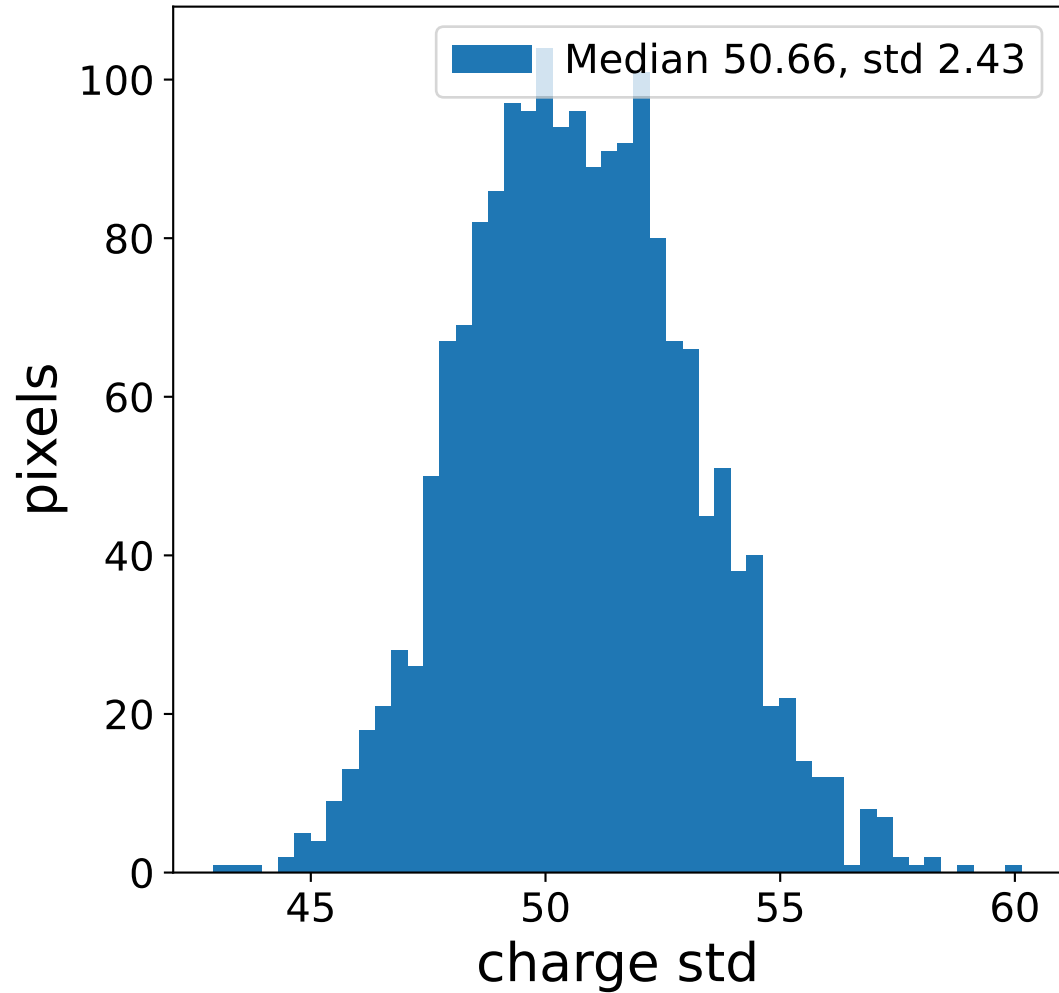

Run 23071, Cat-A calibration

Run 23071

Run 23071 channel: HG

FF sample of 10000 events

pedestal sample of 10000 events

flat-fielded gain [ADC/pe]

Run 23071 channel: LG

FF sample of 10000 events

pedestal sample of 10000 events

flat-fielded gain [ADC/pe]