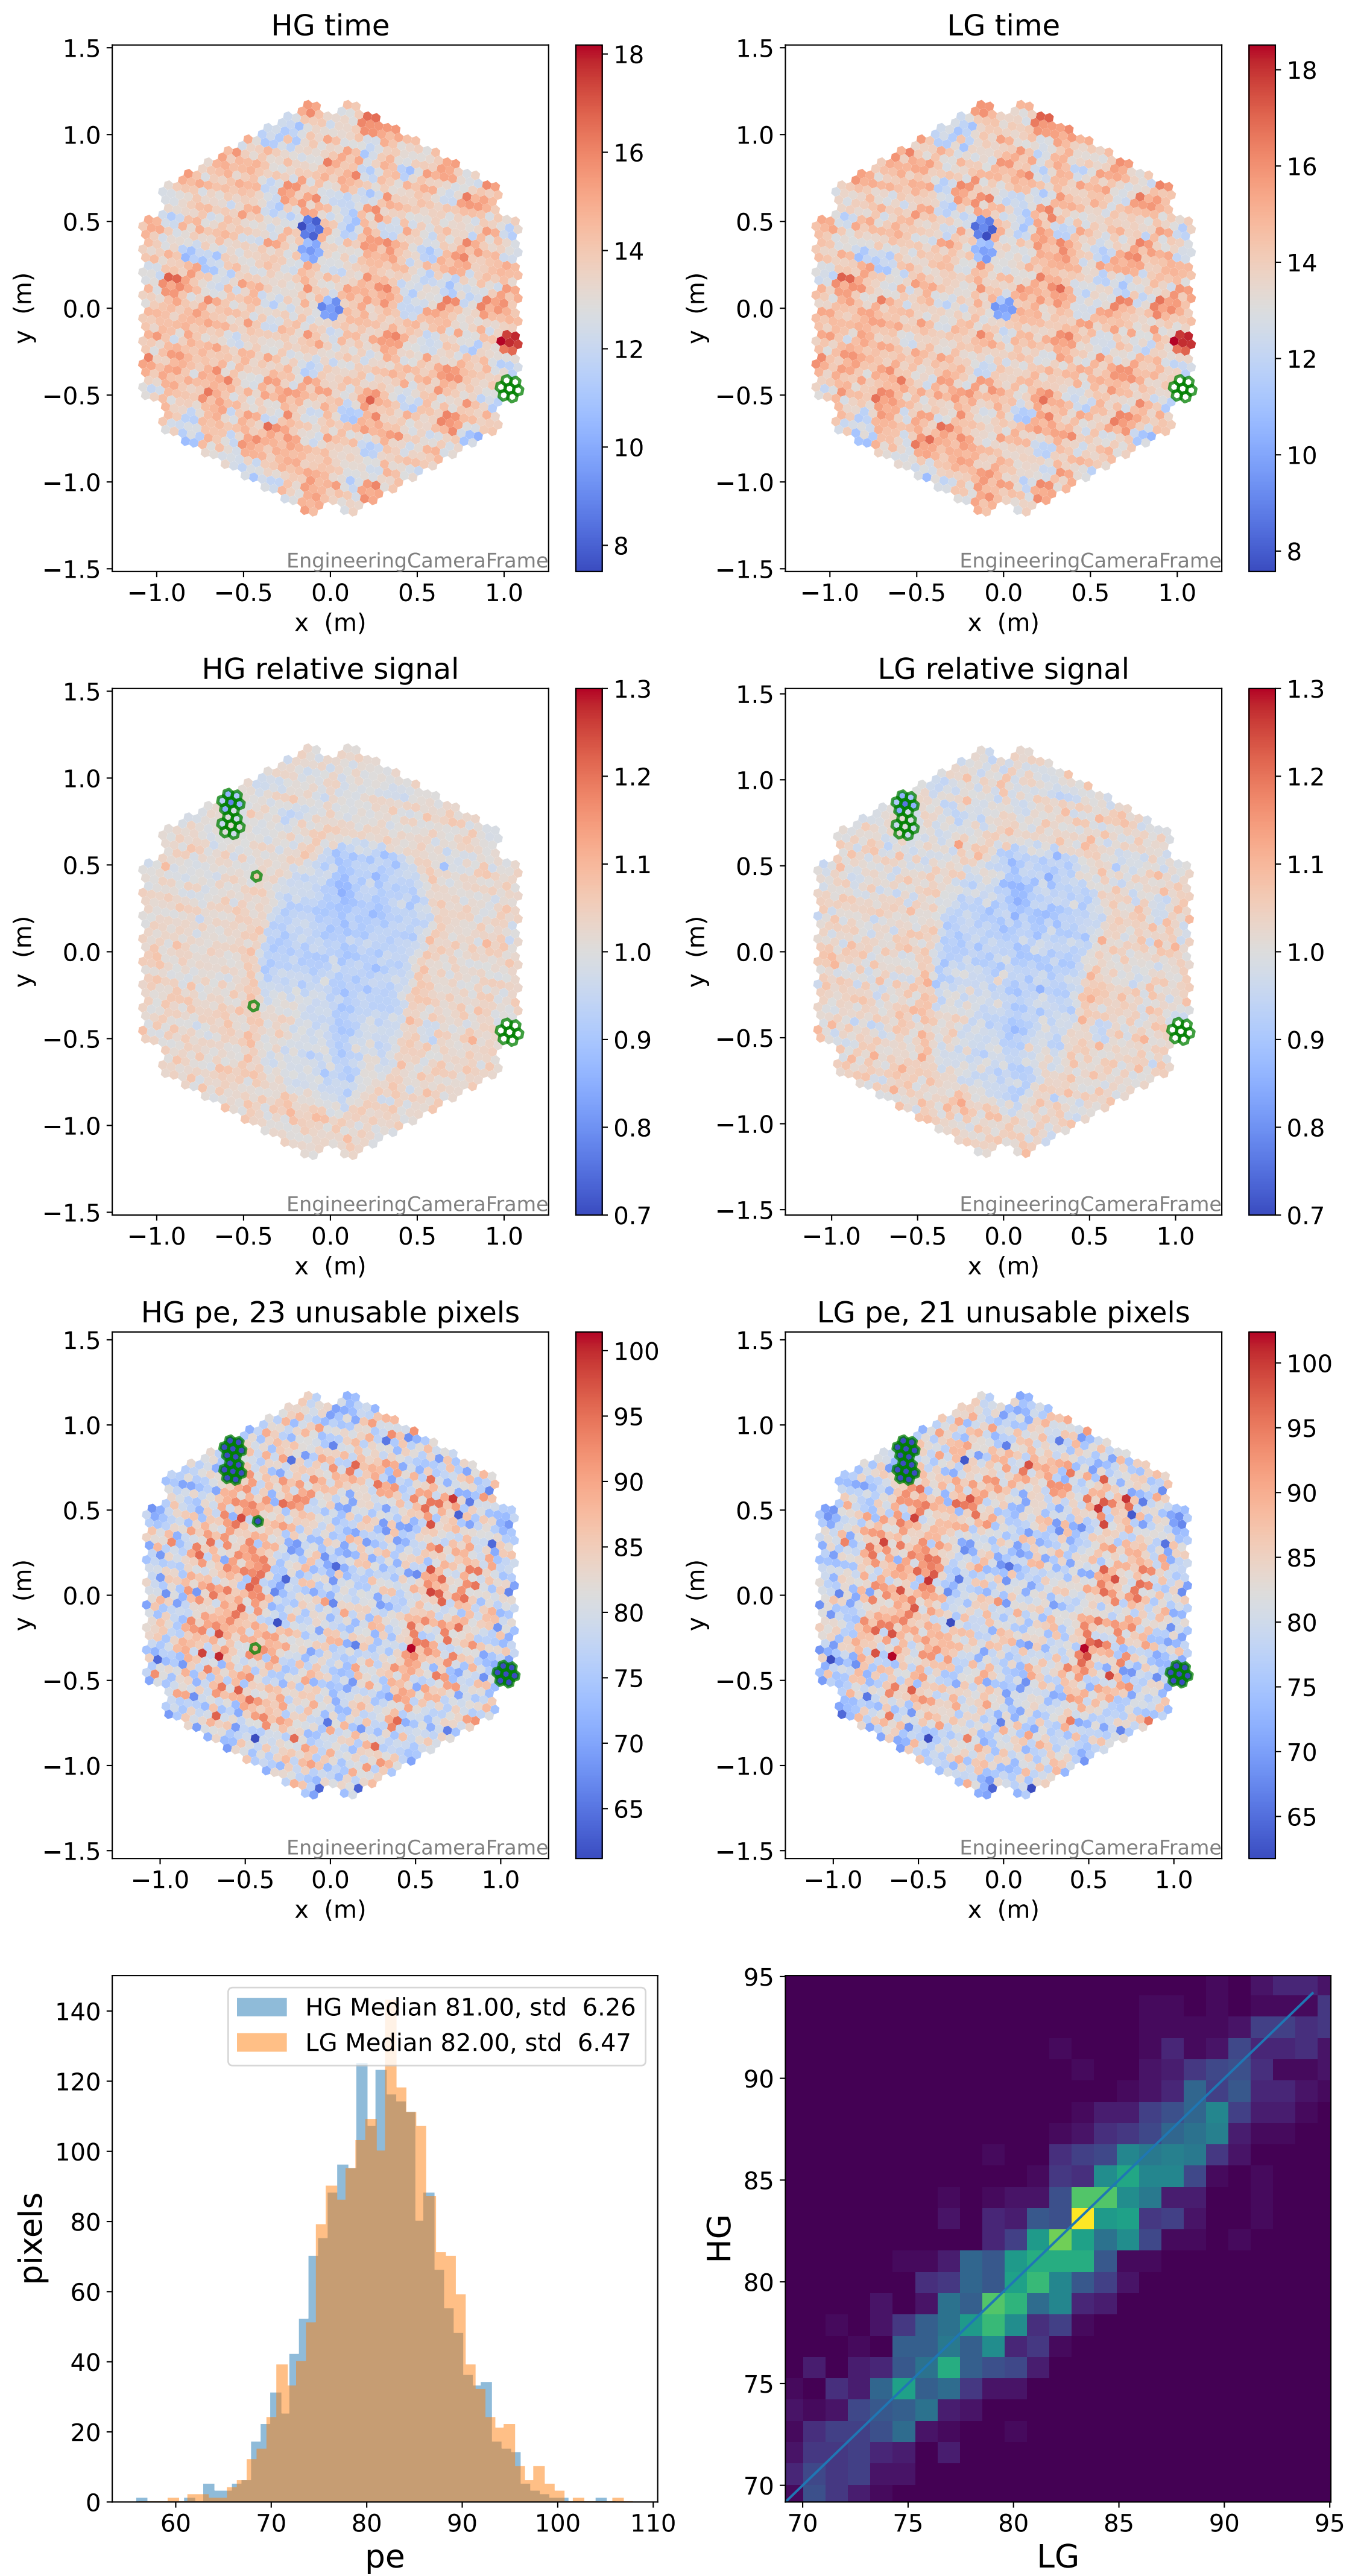

Run 23071, Cat-A calibration

Run 23071

Run 23071 channel: HG

FF sample of 10000 events

pedestal sample of 10000 events

flat-fielded gain [ADC/pe]

Run 23071 channel: LG

FF sample of 10000 events

pedestal sample of 10000 events

flat-fielded gain [ADC/pe]