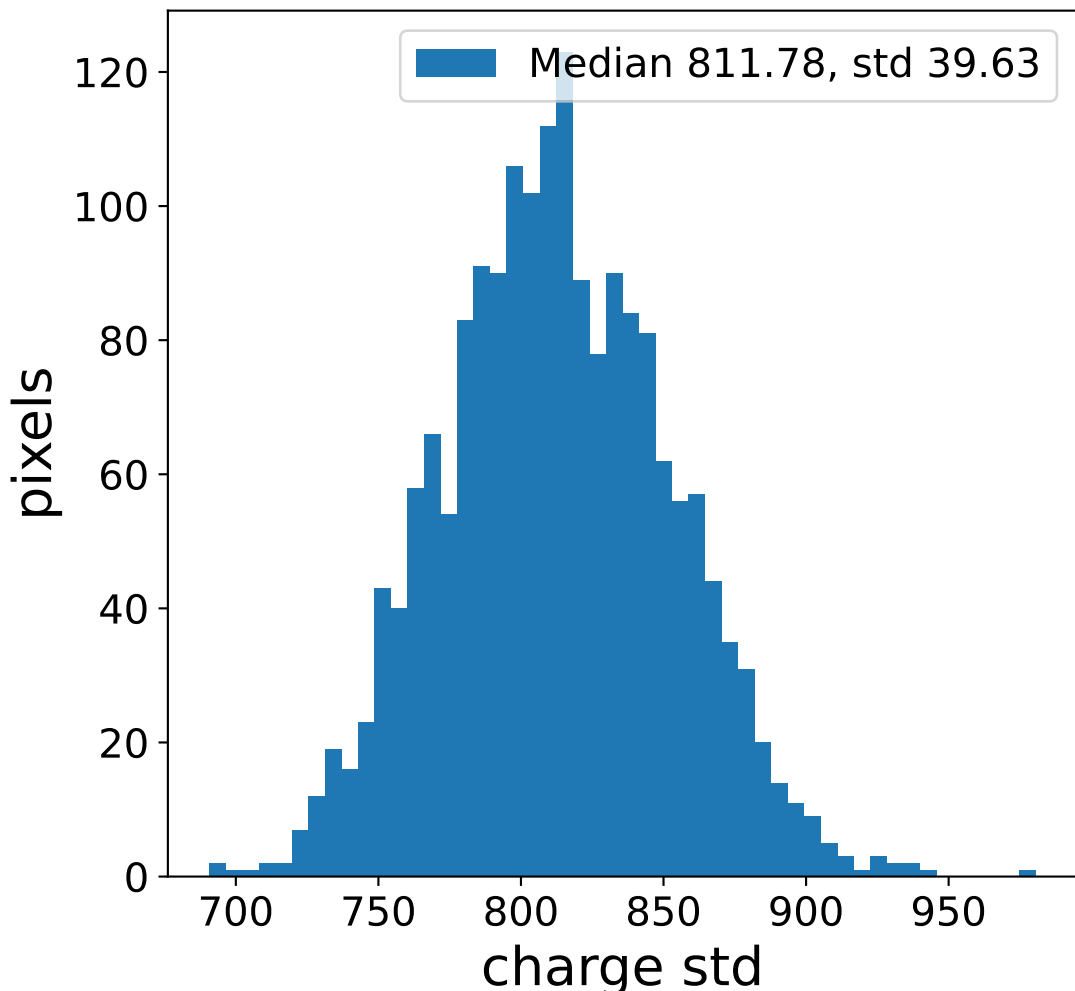

Run 23071, Cat-A calibration

Run 23071

Run 23071 channel: HG

FF sample of 10000 events

pedestal sample of 10000 events

flat-fielded gain [ADC/pe]

Run 23071 channel: LG

FF sample of 10000 events

pedestal sample of 10000 events

flat-fielded gain [ADC/pe]