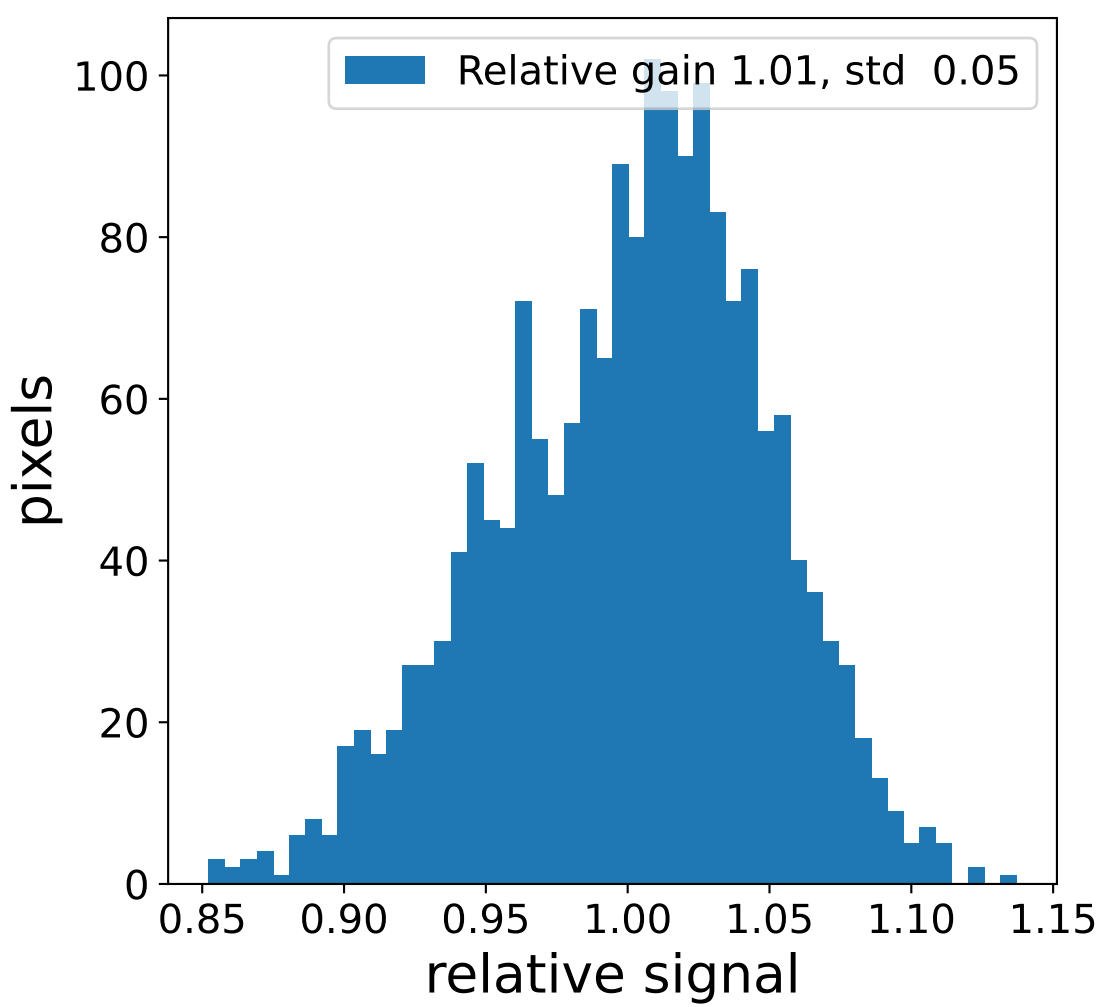

Run 23071, Cat-A calibration

Run 23071

Run 23071 channel: HG

FF sample of 10000 events

pedestal sample of 10000 events

flat-fielded gain [ADC/pe]

Run 23071 channel: LG

FF sample of 10000 events

pedestal sample of 10000 events

flat-fielded gain [ADC/pe]