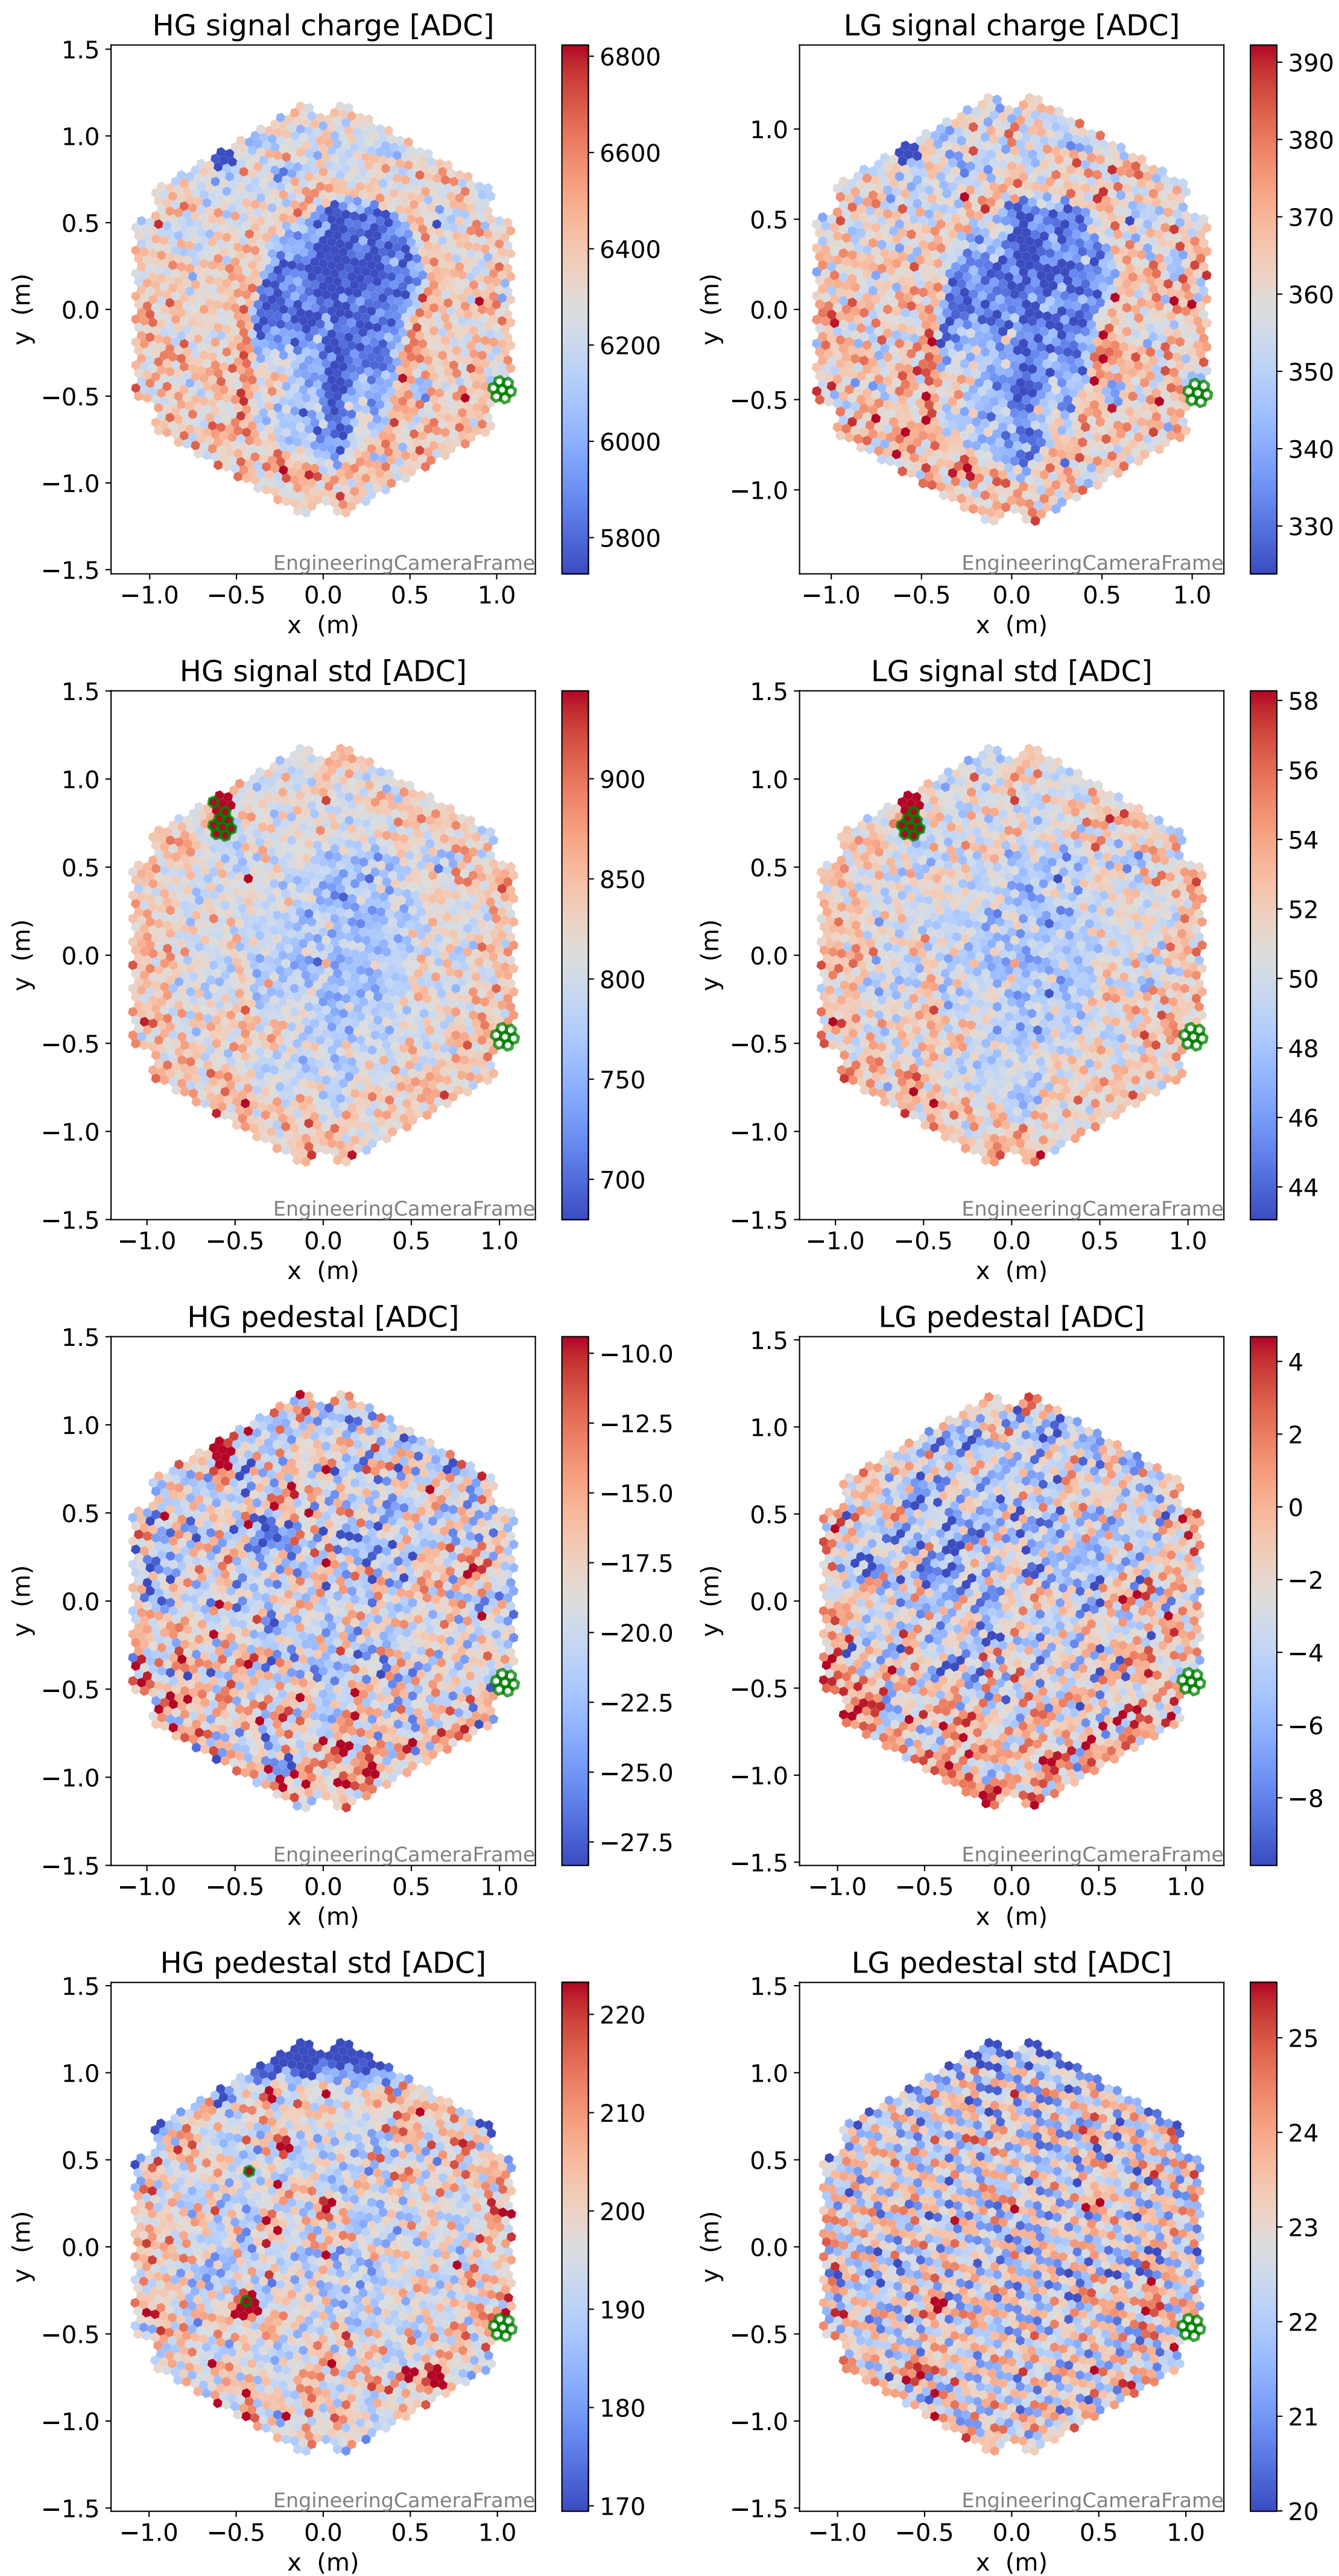

Run 23071, Cat-A calibration

Run 23071

Run 23071 channel: HG

FF sample of 10000 events

pedestal sample of 10000 events

flat-fielded gain [ADC/pe]

Run 23071 channel: LG

FF sample of 10000 events

pedestal sample of 10000 events

flat-fielded gain [ADC/pe]