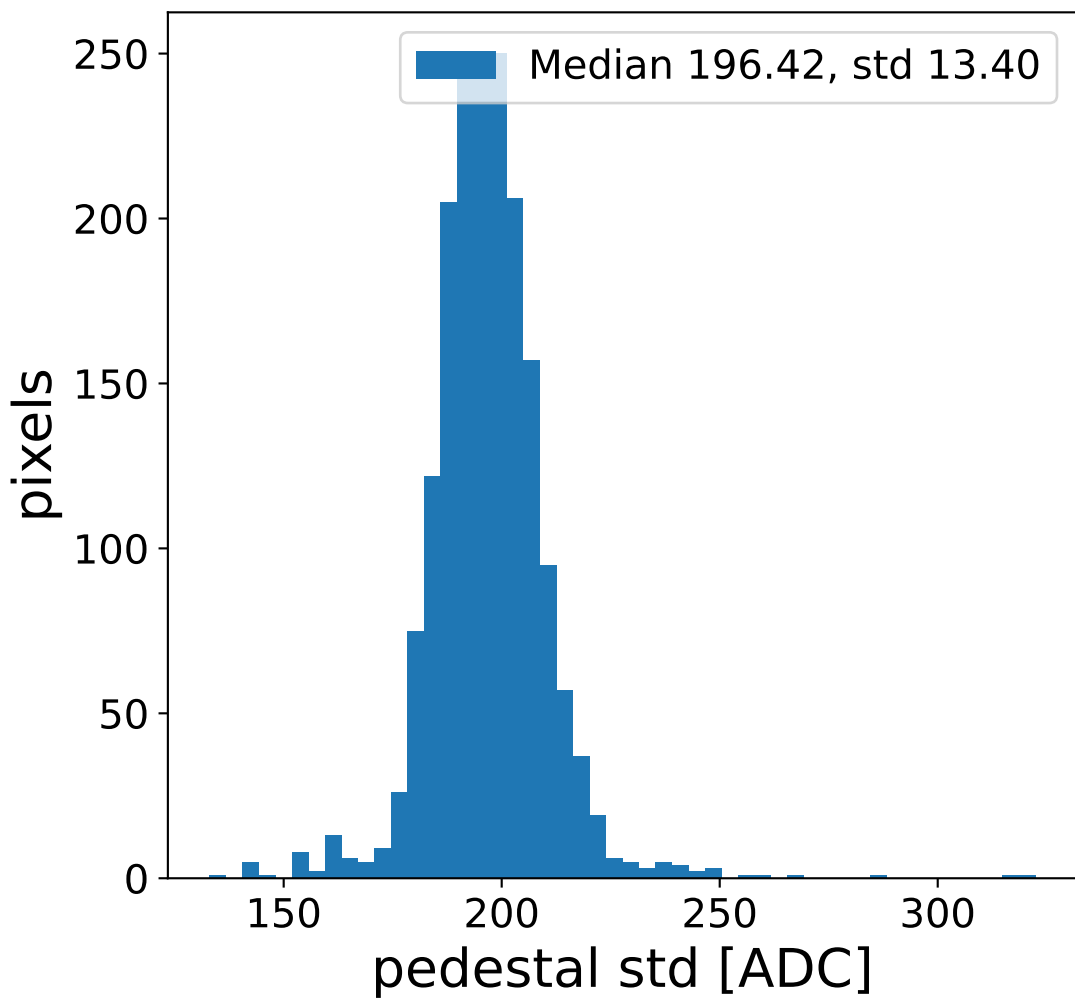

Run 23071, Cat-A calibration

Run 23071

Run 23071 channel: HG

FF sample of 10000 events

pedestal sample of 10000 events

flat-fielded gain [ADC/pe]

Run 23071 channel: LG

FF sample of 10000 events

pedestal sample of 10000 events

flat-fielded gain [ADC/pe]