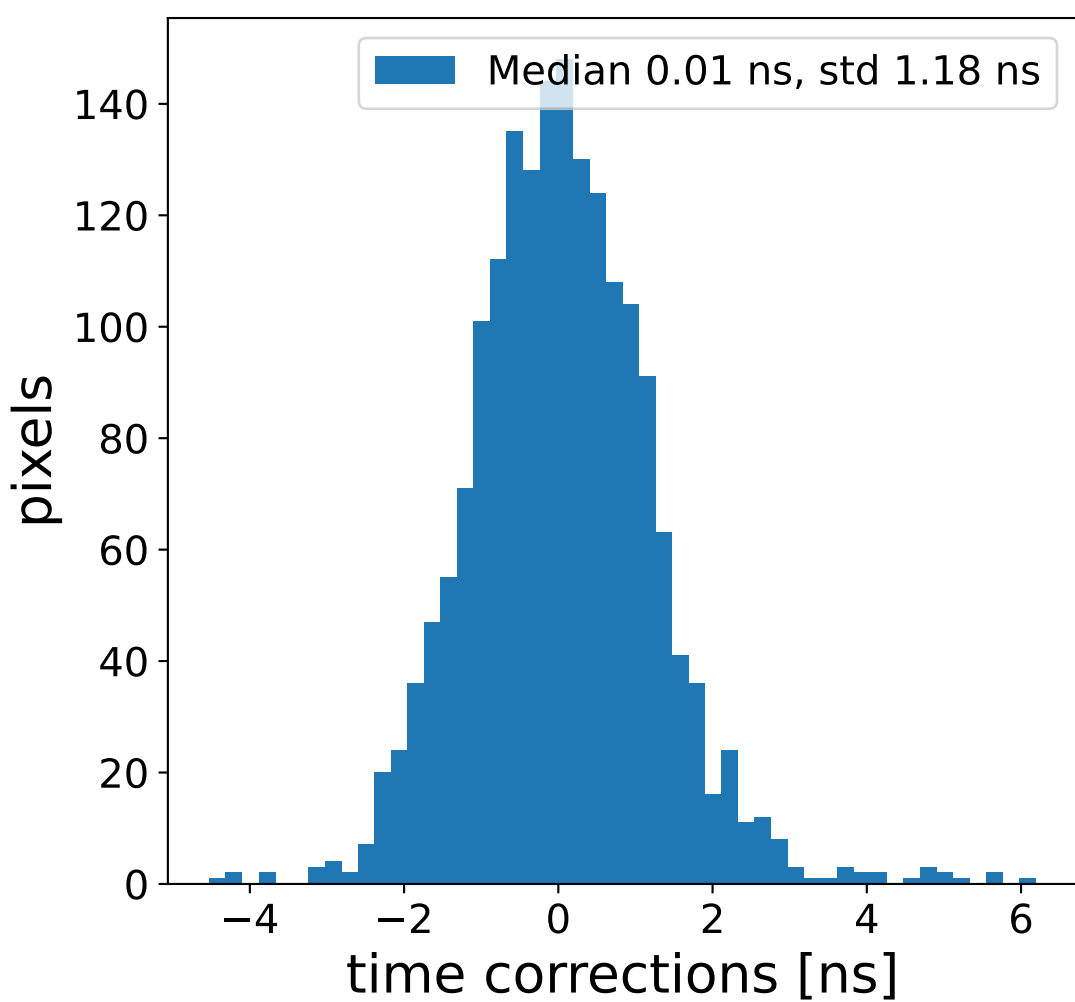

Run 23071, Cat-A calibration

Run 23071

Run 23071 channel: HG

FF sample of 10000 events

pedestal sample of 10000 events

flat-fielded gain [ADC/pe]

Run 23071 channel: LG

FF sample of 10000 events

pedestal sample of 10000 events

flat-fielded gain [ADC/pe]