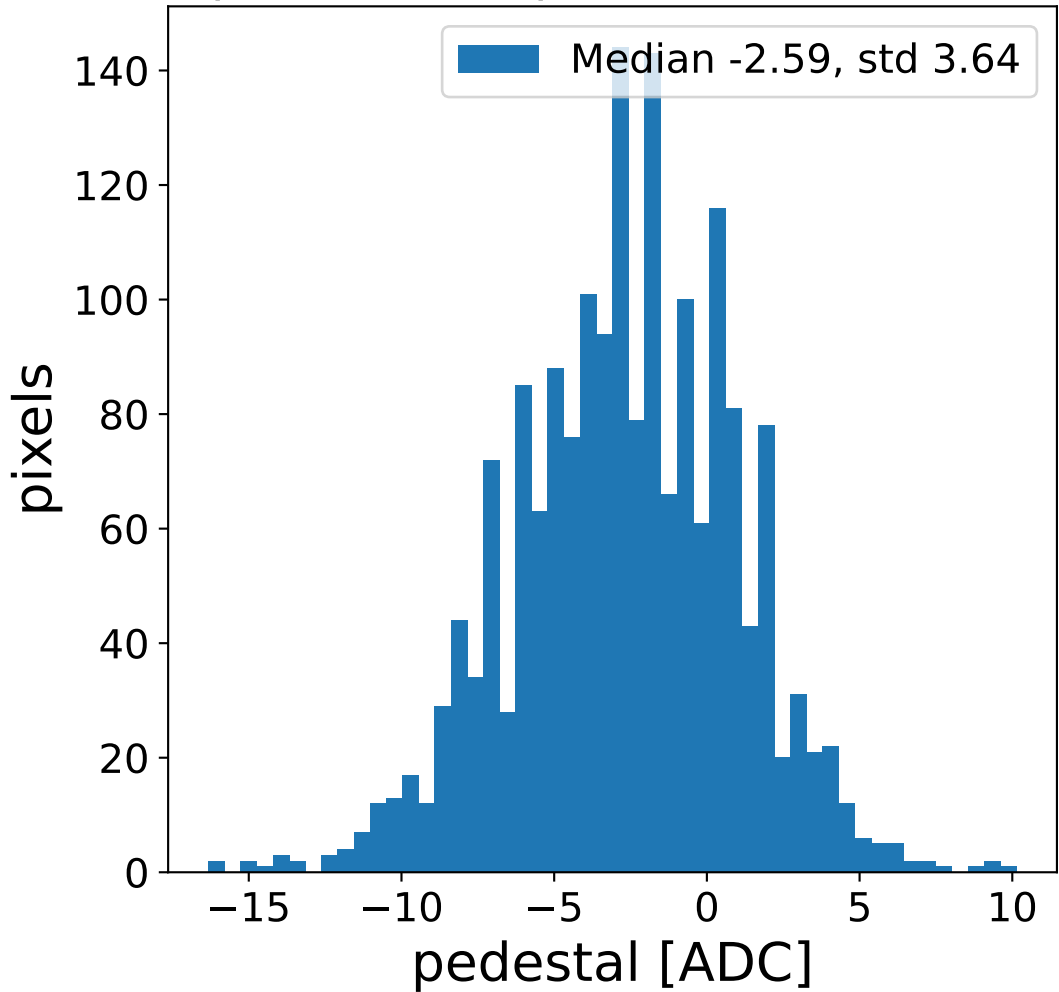

Run 23071, Cat-A calibration

Run 23071

Run 23071 channel: HG

FF sample of 10000 events

pedestal sample of 10000 events

flat-fielded gain [ADC/pe]

Run 23071 channel: LG

FF sample of 10000 events

pedestal sample of 10000 events

flat-fielded gain [ADC/pe]