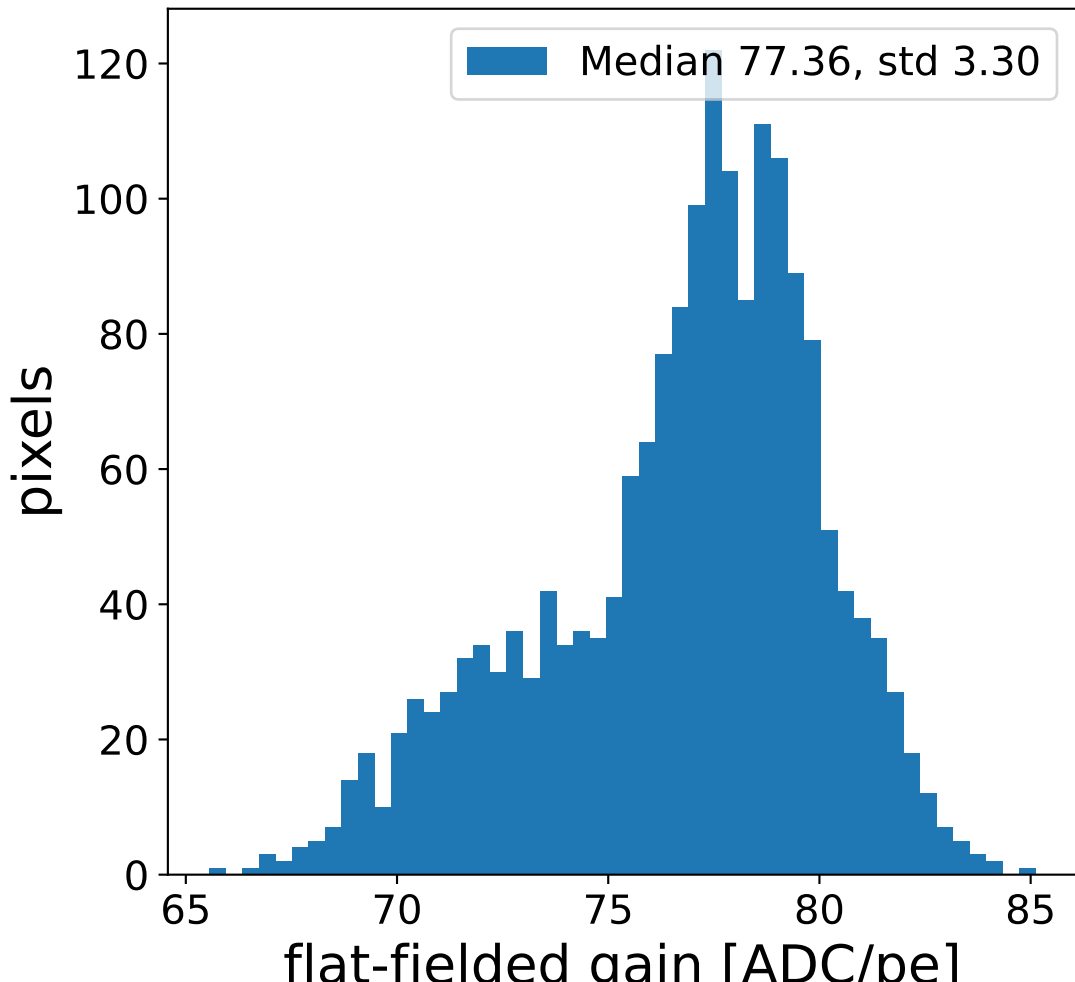

Run 23071, Cat-A calibration

Run 23071

Run 23071 channel: HG

FF sample of 10000 events

pedestal sample of 10000 events

flat-fielded gain [ADC/pe]

Run 23071 channel: LG

FF sample of 10000 events

pedestal sample of 10000 events

flat-fielded gain [ADC/pe]