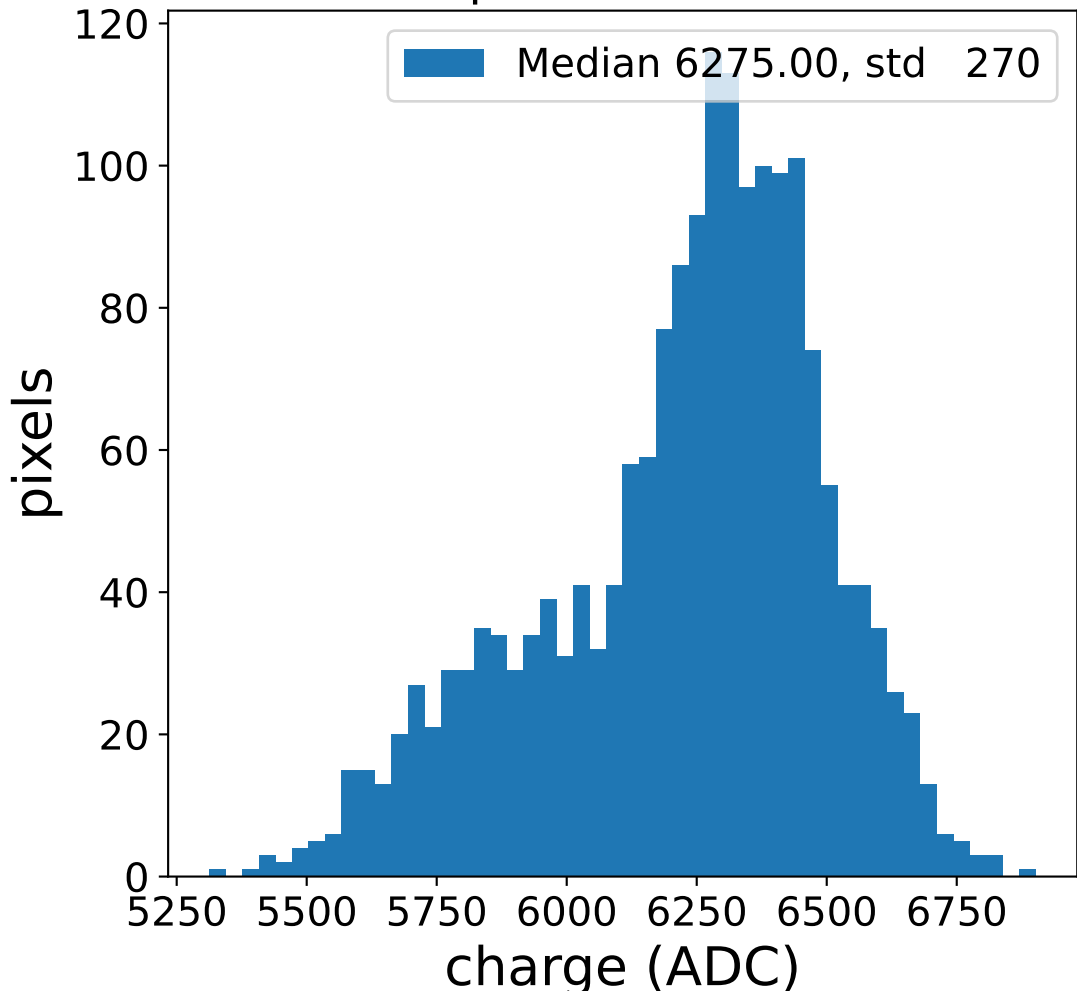

Run 23071, Cat-A calibration

Run 23071

Run 23071 channel: HG

FF sample of 10000 events

pedestal sample of 10000 events

flat-fielded gain [ADC/pe]

Run 23071 channel: LG

FF sample of 10000 events

pedestal sample of 10000 events

flat-fielded gain [ADC/pe]