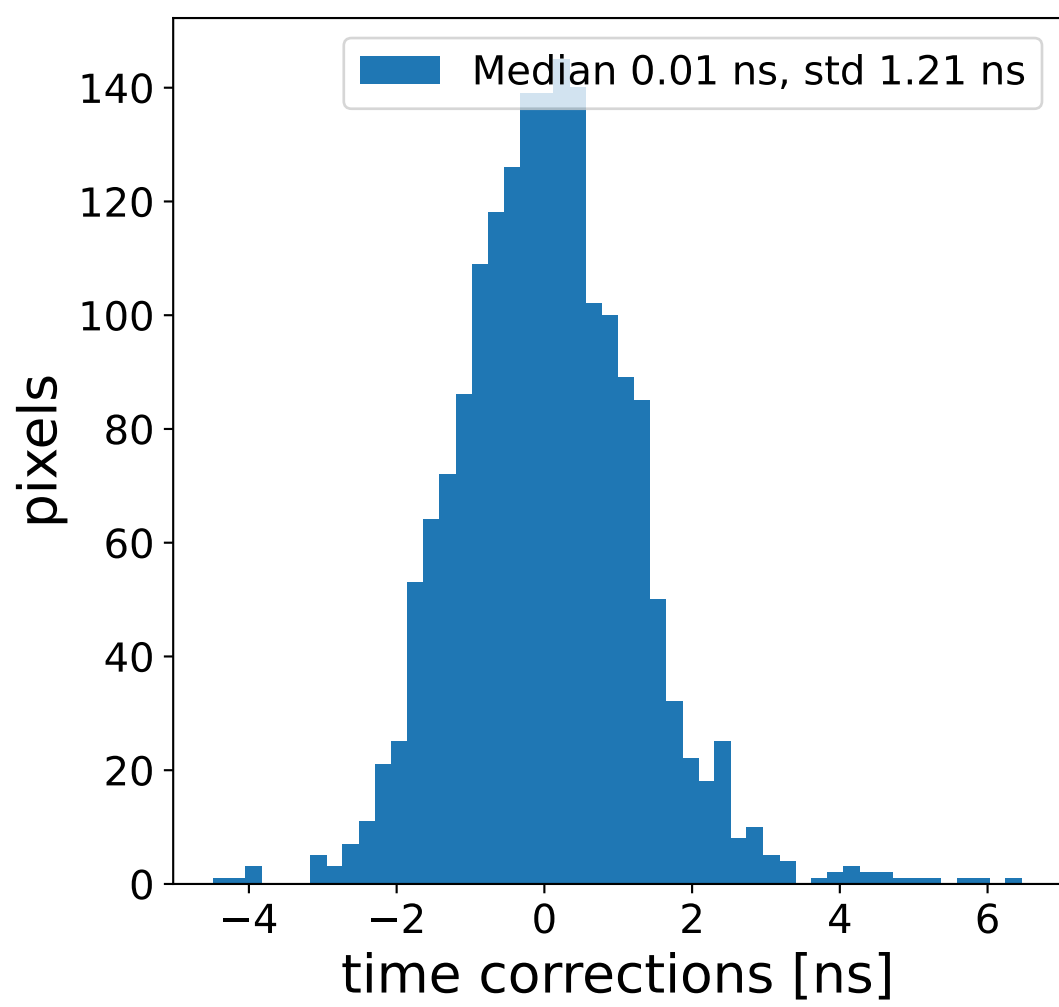

Run 23071, Cat-A calibration

Run 23071

Run 23071 channel: HG

FF sample of 10000 events

pedestal sample of 10000 events

flat-fielded gain [ADC/pe]

Run 23071 channel: LG

FF sample of 10000 events

pedestal sample of 10000 events

flat-fielded gain [ADC/pe]