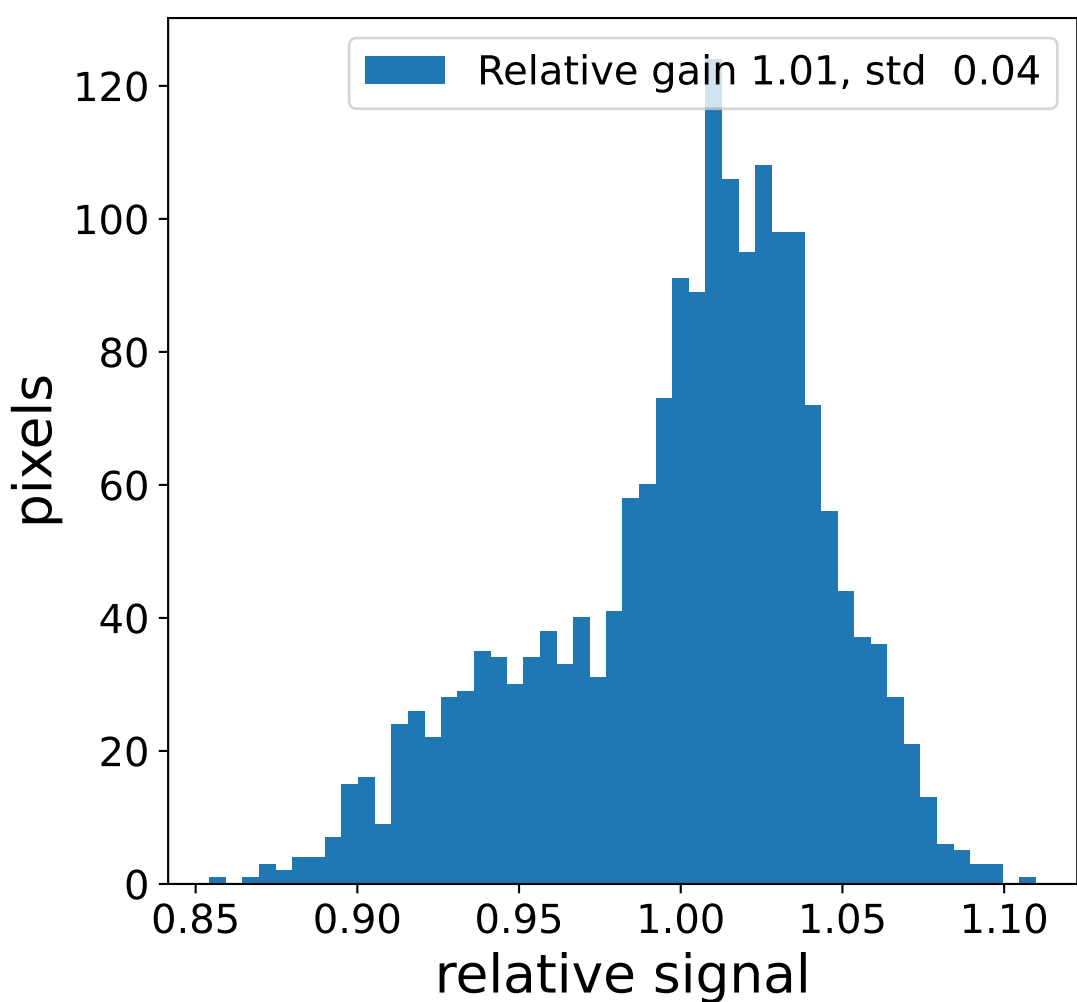

Run 23071, Cat-A calibration

Run 23071

Run 23071 channel: HG

FF sample of 10000 events

pedestal sample of 10000 events

flat-fielded gain [ADC/pe]

Run 23071 channel: LG

FF sample of 10000 events

pedestal sample of 10000 events

flat-fielded gain [ADC/pe]