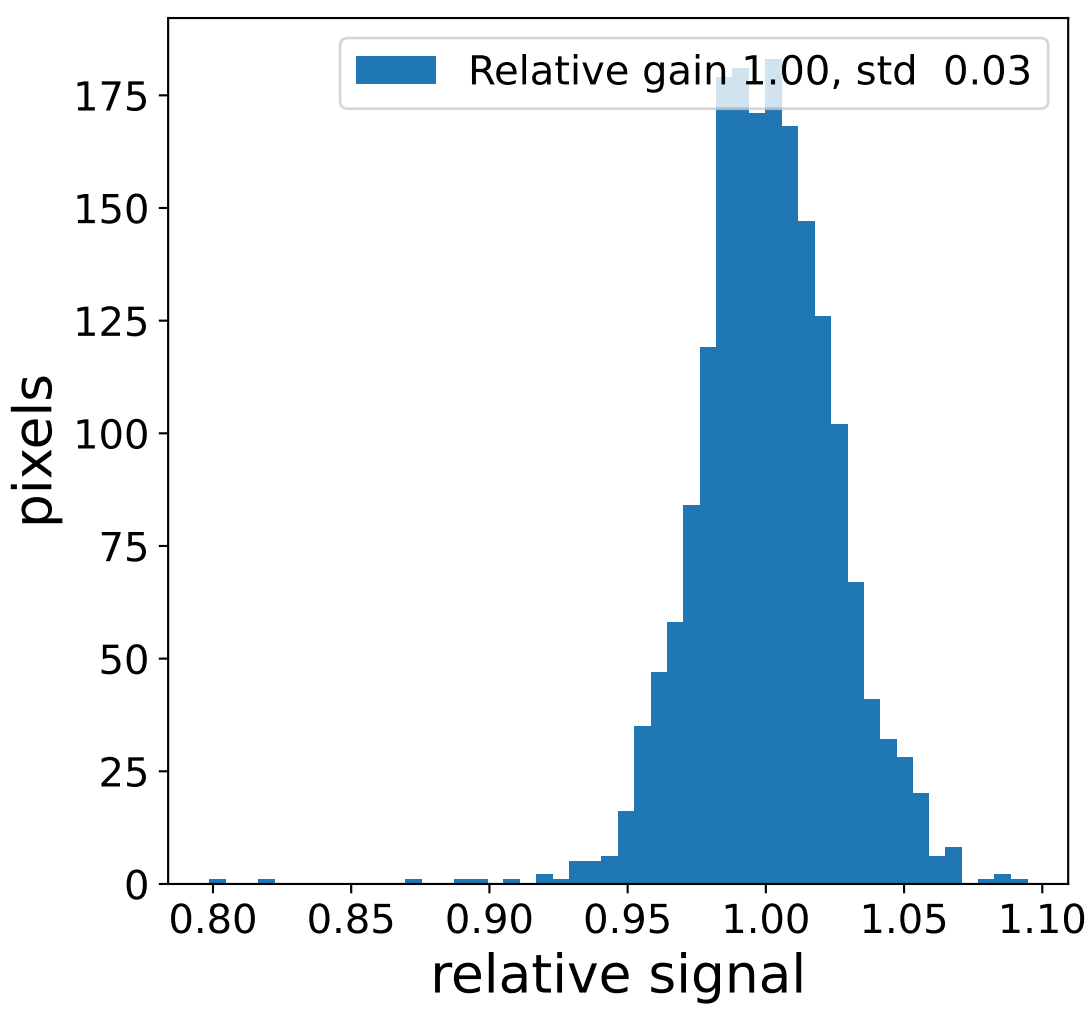

Run 22700, Cat-A calibration

Run 22700

Run 22700 channel: HG

FF sample of 10000 events

pedestal sample of 10000 events

flat-fielded gain [ADC/pe]

Run 22700 channel: LG

FF sample of 10000 events

pedestal sample of 10000 events

flat-fielded gain [ADC/pe]