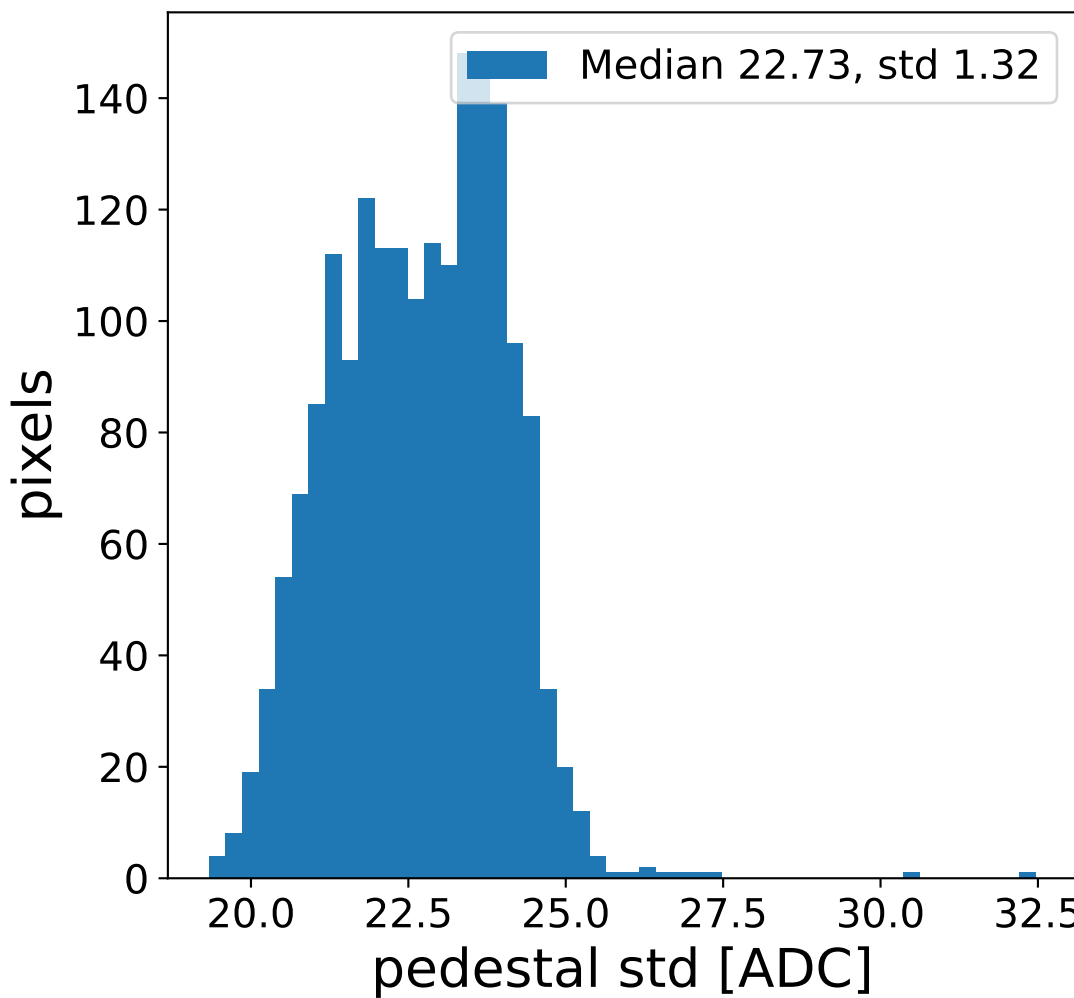

Run 22700, Cat-A calibration

Run 22700

Run 22700 channel: HG

FF sample of 10000 events

pedestal sample of 10000 events

flat-fielded gain [ADC/pe]

Run 22700 channel: LG

FF sample of 10000 events

pedestal sample of 10000 events

flat-fielded gain [ADC/pe]