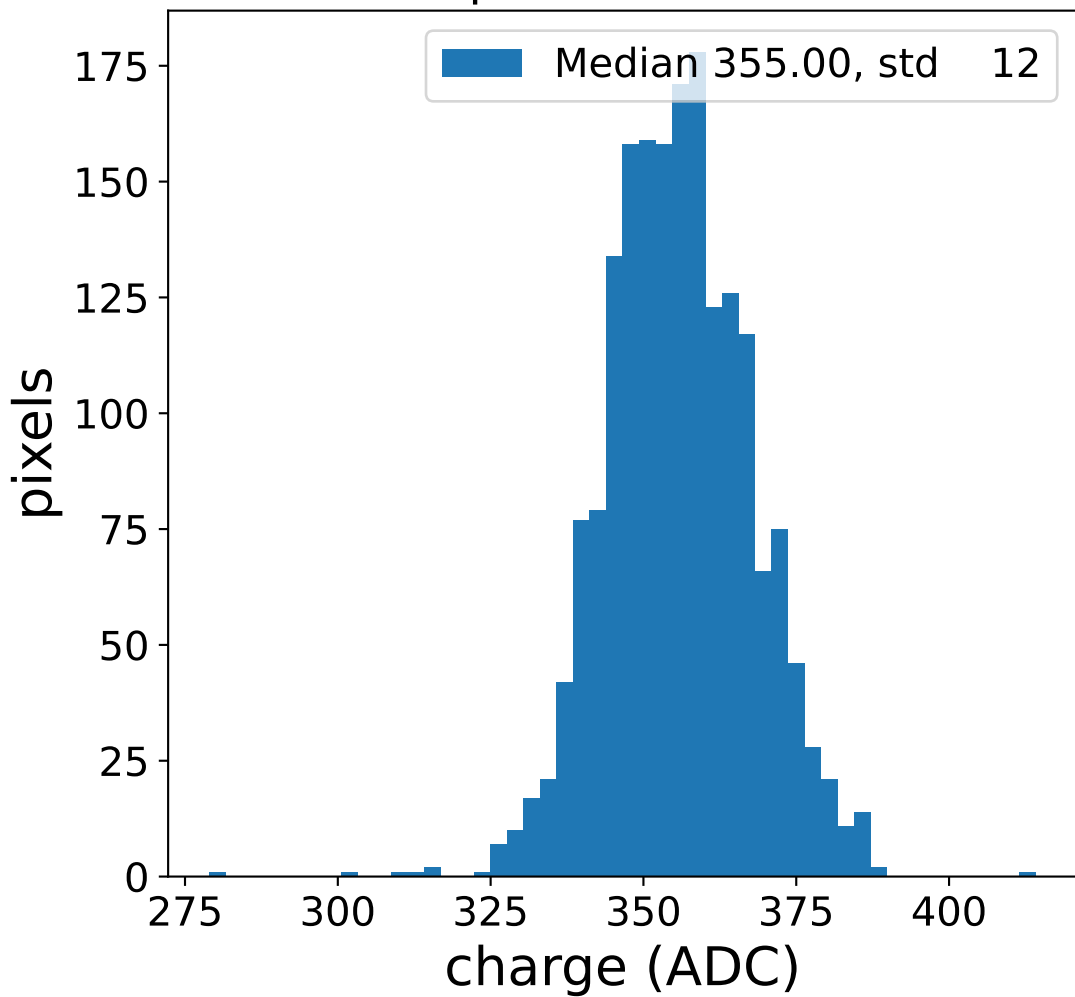

Run 22700, Cat-A calibration

Run 22700

Run 22700 channel: HG

FF sample of 10000 events

pedestal sample of 10000 events

flat-fielded gain [ADC/pe]

Run 22700 channel: LG

FF sample of 10000 events

pedestal sample of 10000 events

flat-fielded gain [ADC/pe]