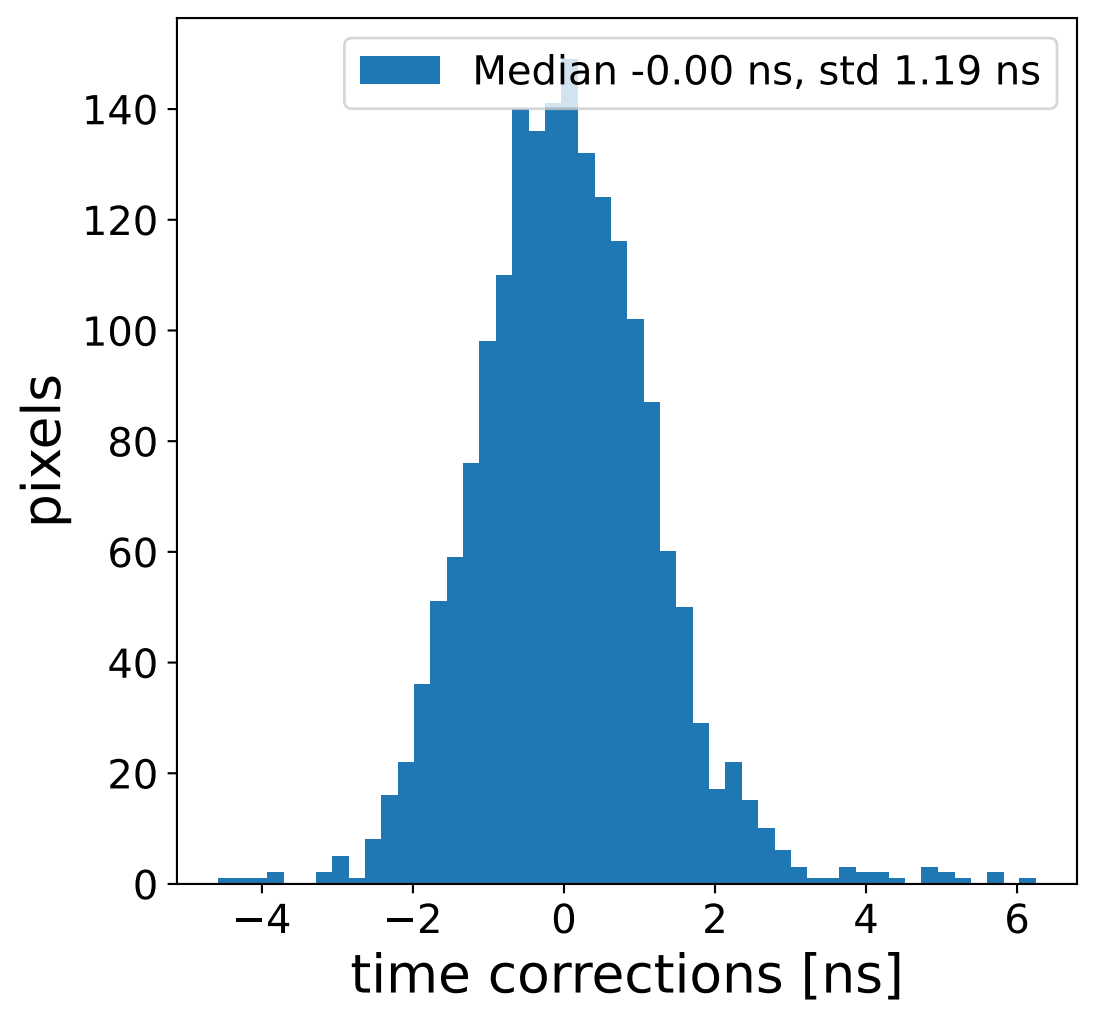

Run 22700, Cat-A calibration

Run 22700

Run 22700 channel: HG

FF sample of 10000 events

pedestal sample of 10000 events

flat-fielded gain [ADC/pe]

Run 22700 channel: LG

FF sample of 10000 events

pedestal sample of 10000 events

flat-fielded gain [ADC/pe]