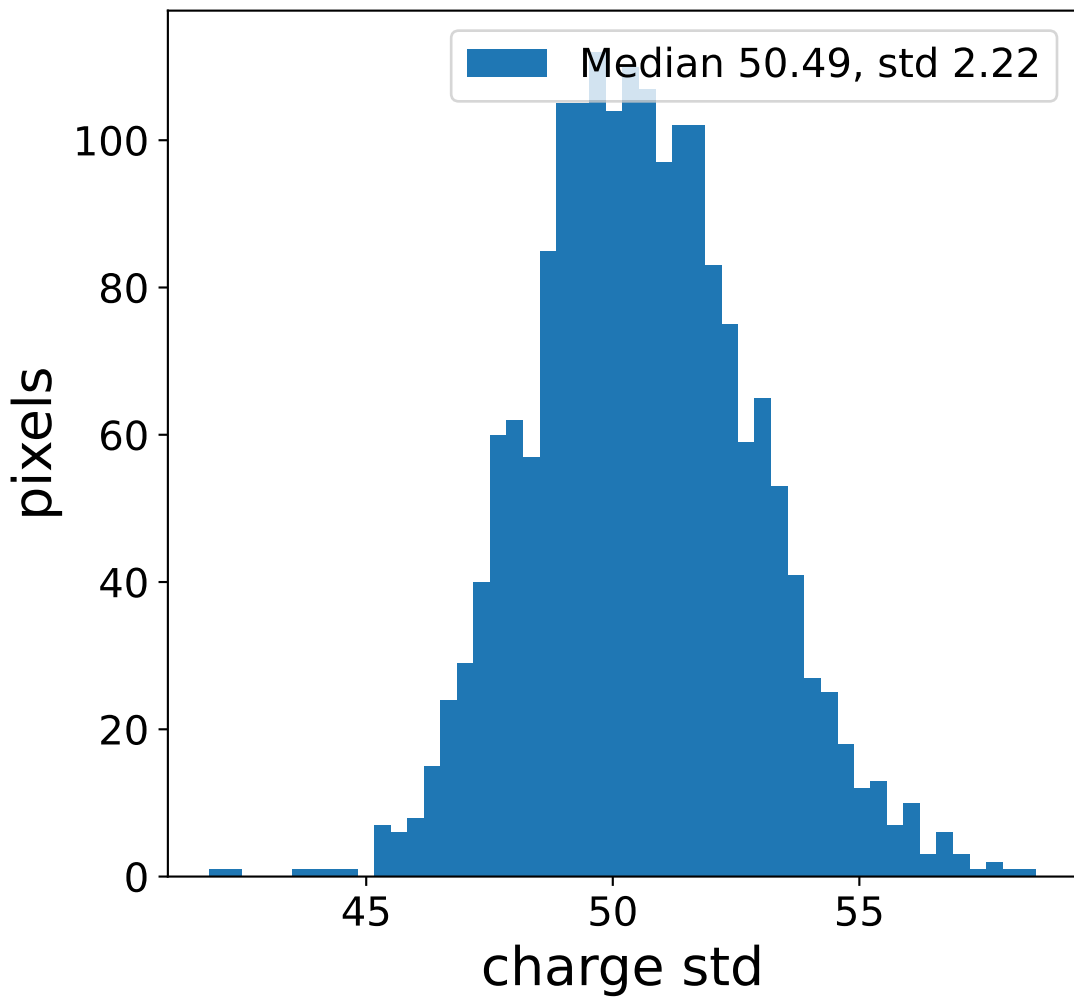

Run 22700, Cat-A calibration

Run 22700

Run 22700 channel: HG

FF sample of 10000 events

pedestal sample of 10000 events

flat-fielded gain [ADC/pe]

Run 22700 channel: LG

FF sample of 10000 events

pedestal sample of 10000 events

flat-fielded gain [ADC/pe]