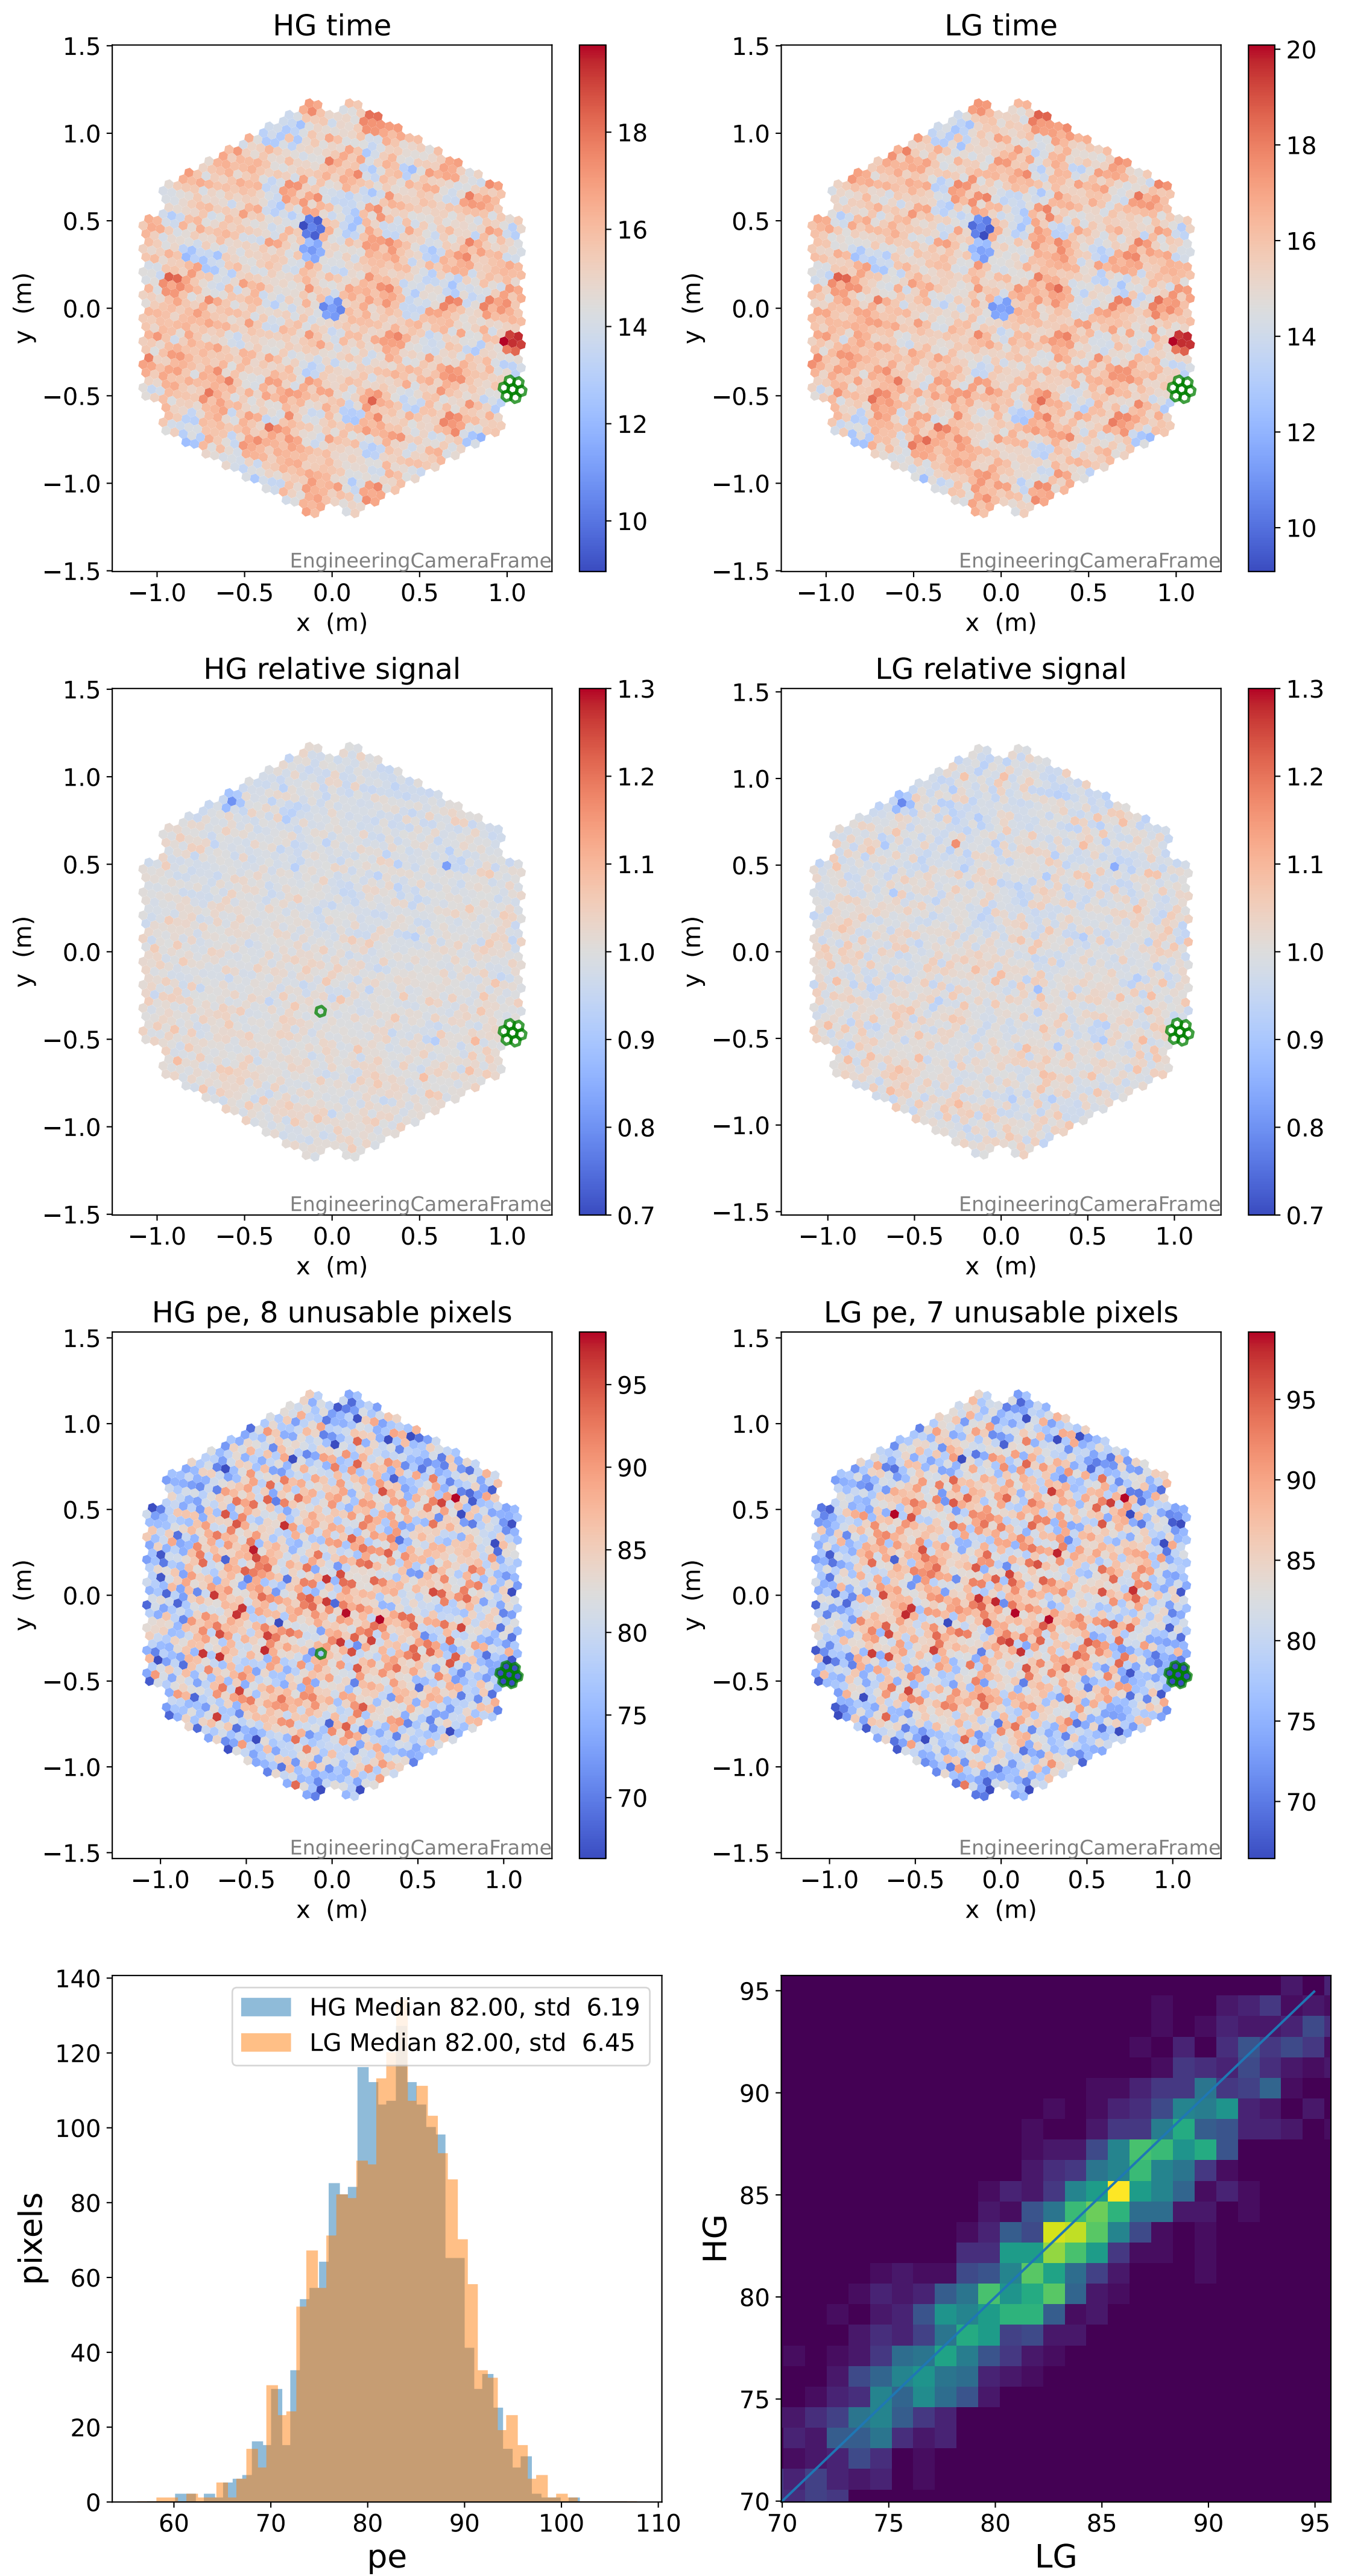

Run 22700, Cat-A calibration

Run 22700

Run 22700 channel: HG

FF sample of 10000 events

pedestal sample of 10000 events

flat-fielded gain [ADC/pe]

Run 22700 channel: LG

FF sample of 10000 events

pedestal sample of 10000 events

flat-fielded gain [ADC/pe]