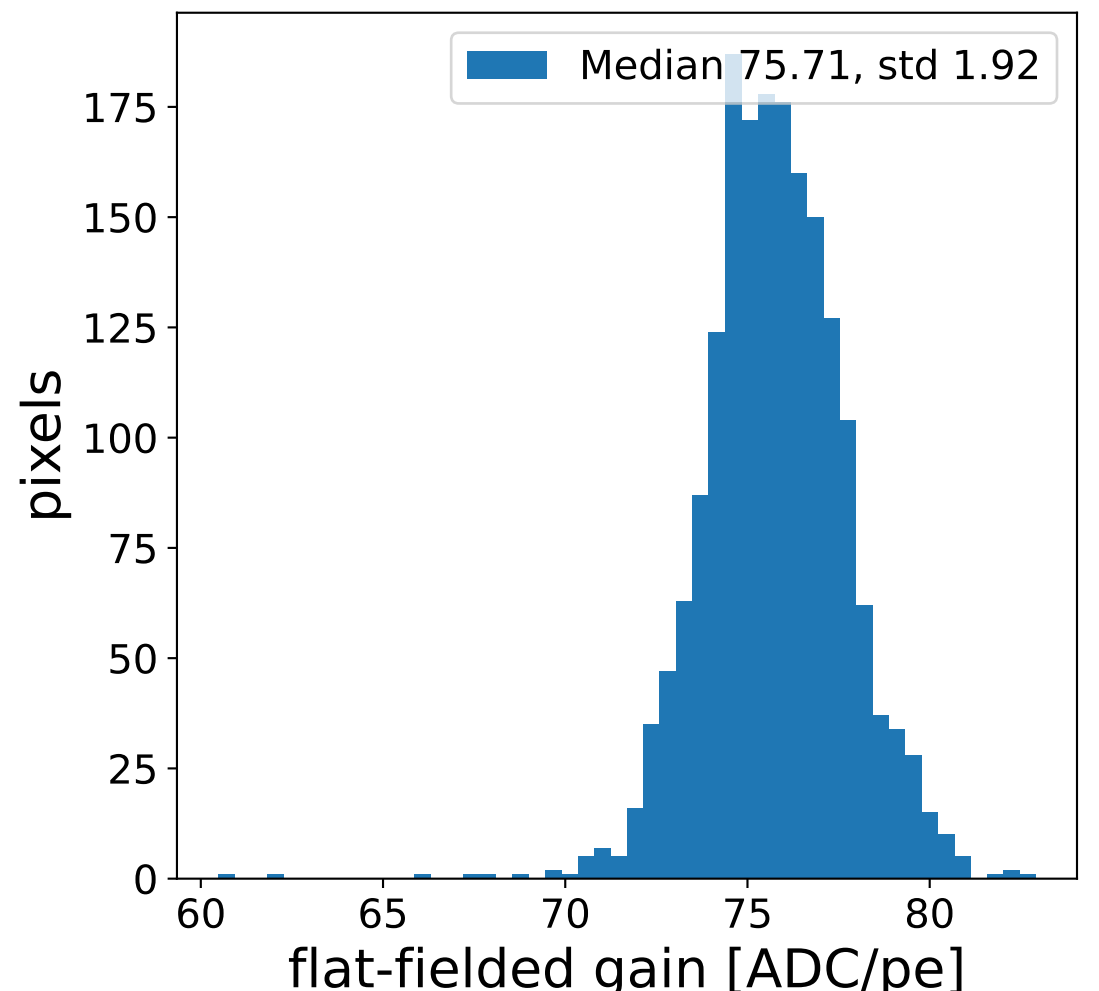

Run 22700, Cat-A calibration

Run 22700

Run 22700 channel: HG

FF sample of 10000 events

pedestal sample of 10000 events

flat-fielded gain [ADC/pe]

Run 22700 channel: LG

FF sample of 10000 events

pedestal sample of 10000 events

flat-fielded gain [ADC/pe]