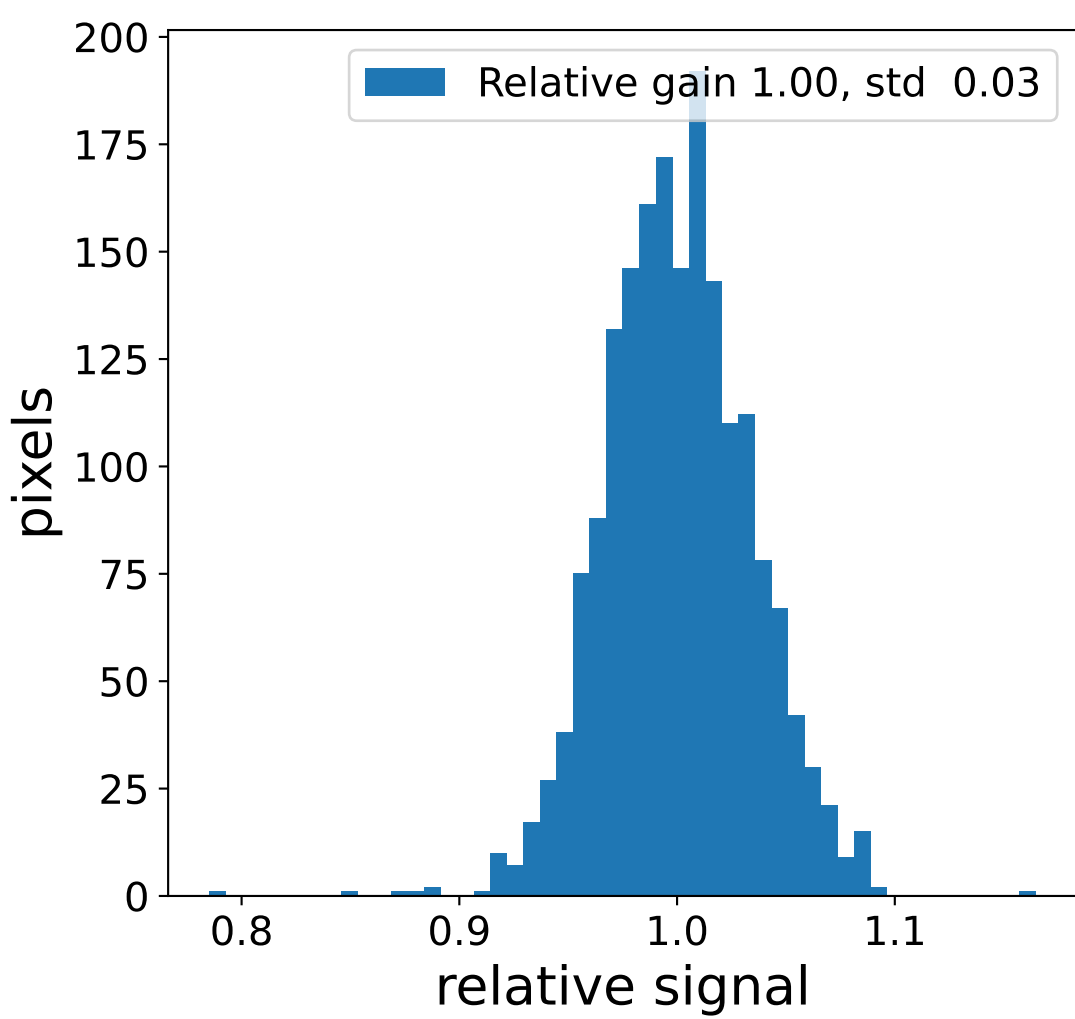

Run 22700, Cat-A calibration

Run 22700

Run 22700 channel: HG

FF sample of 10000 events

pedestal sample of 10000 events

flat-fielded gain [ADC/pe]

Run 22700 channel: LG

FF sample of 10000 events

pedestal sample of 10000 events

flat-fielded gain [ADC/pe]