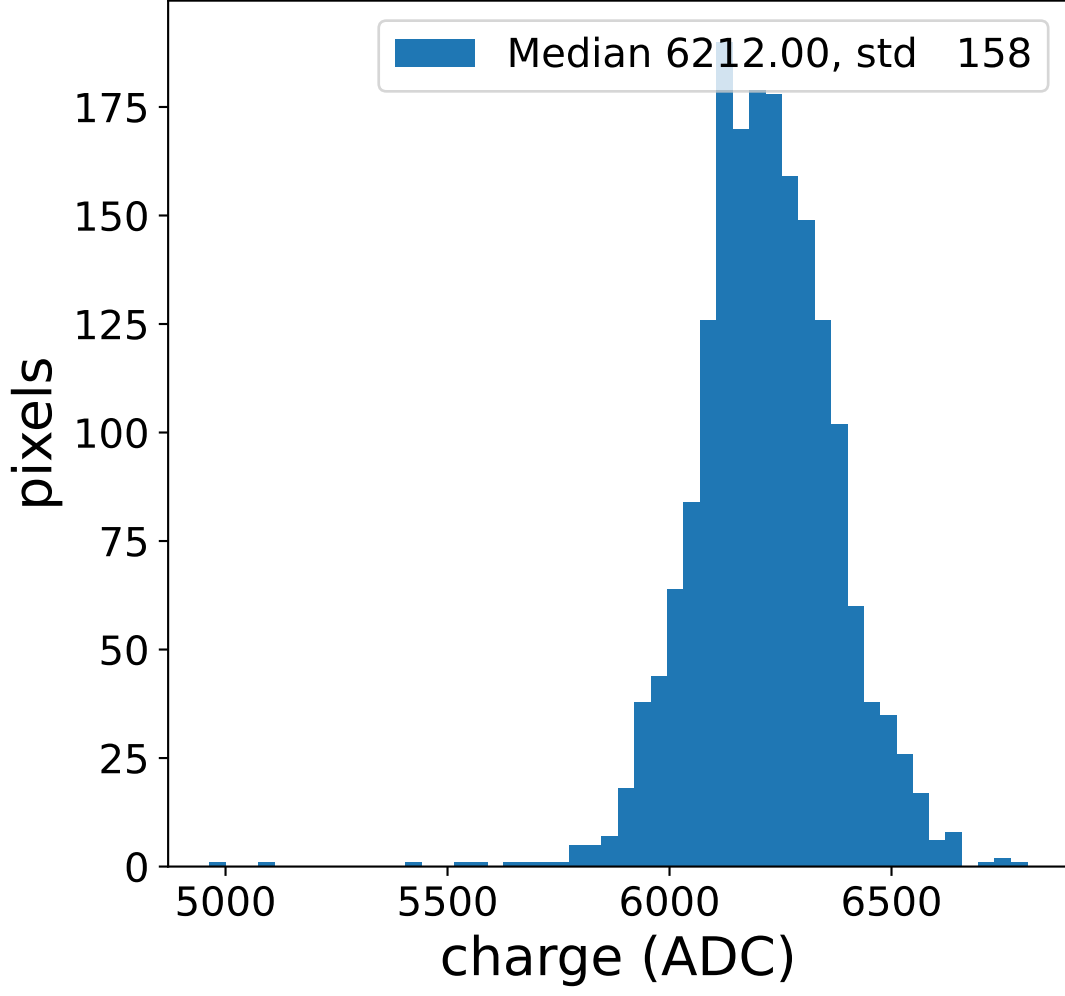

Run 22700, Cat-A calibration

Run 22700

Run 22700 channel: HG

FF sample of 10000 events

pedestal sample of 10000 events

flat-fielded gain [ADC/pe]

Run 22700 channel: LG

FF sample of 10000 events

pedestal sample of 10000 events

flat-fielded gain [ADC/pe]