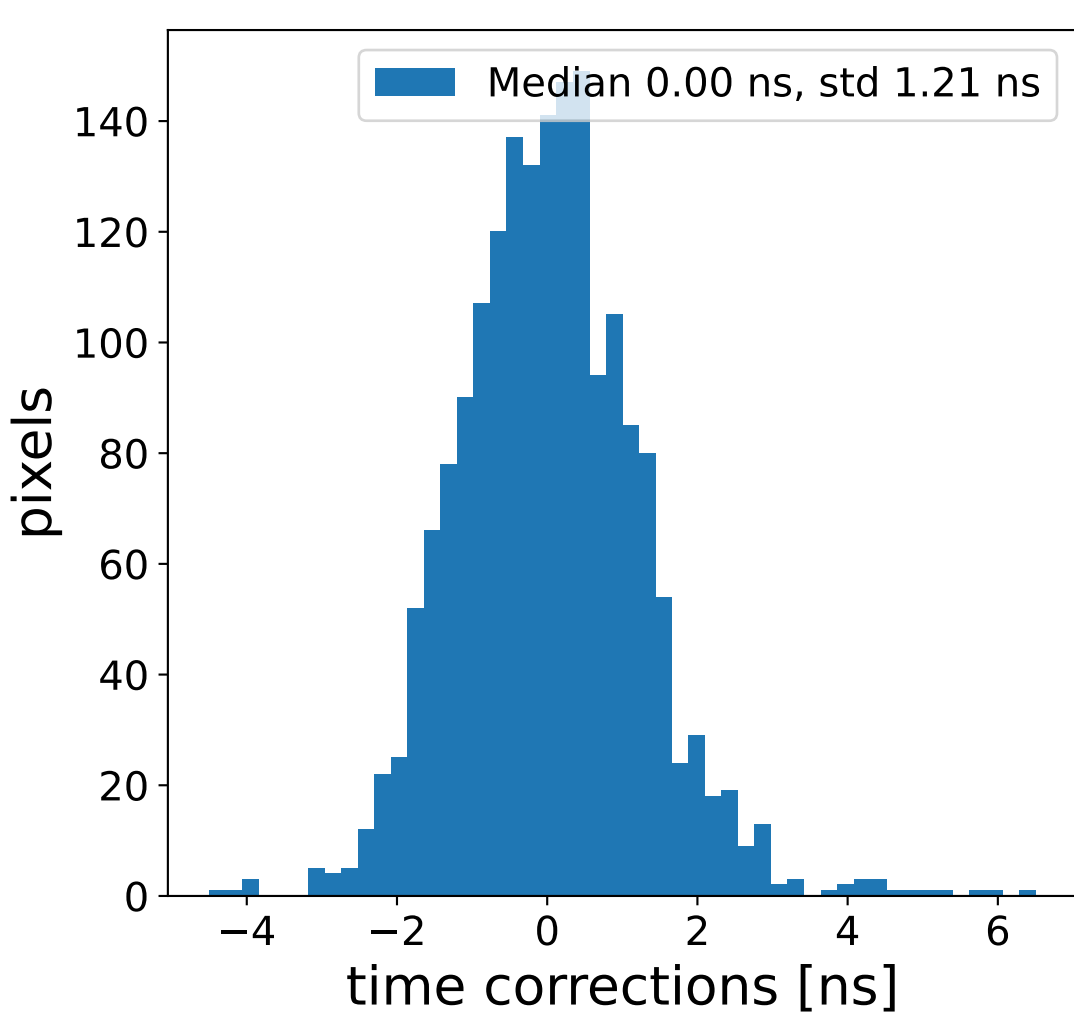

Run 22700, Cat-A calibration

Run 22700

Run 22700 channel: HG

FF sample of 10000 events

pedestal sample of 10000 events

flat-fielded gain [ADC/pe]

Run 22700 channel: LG

FF sample of 10000 events

pedestal sample of 10000 events

flat-fielded gain [ADC/pe]