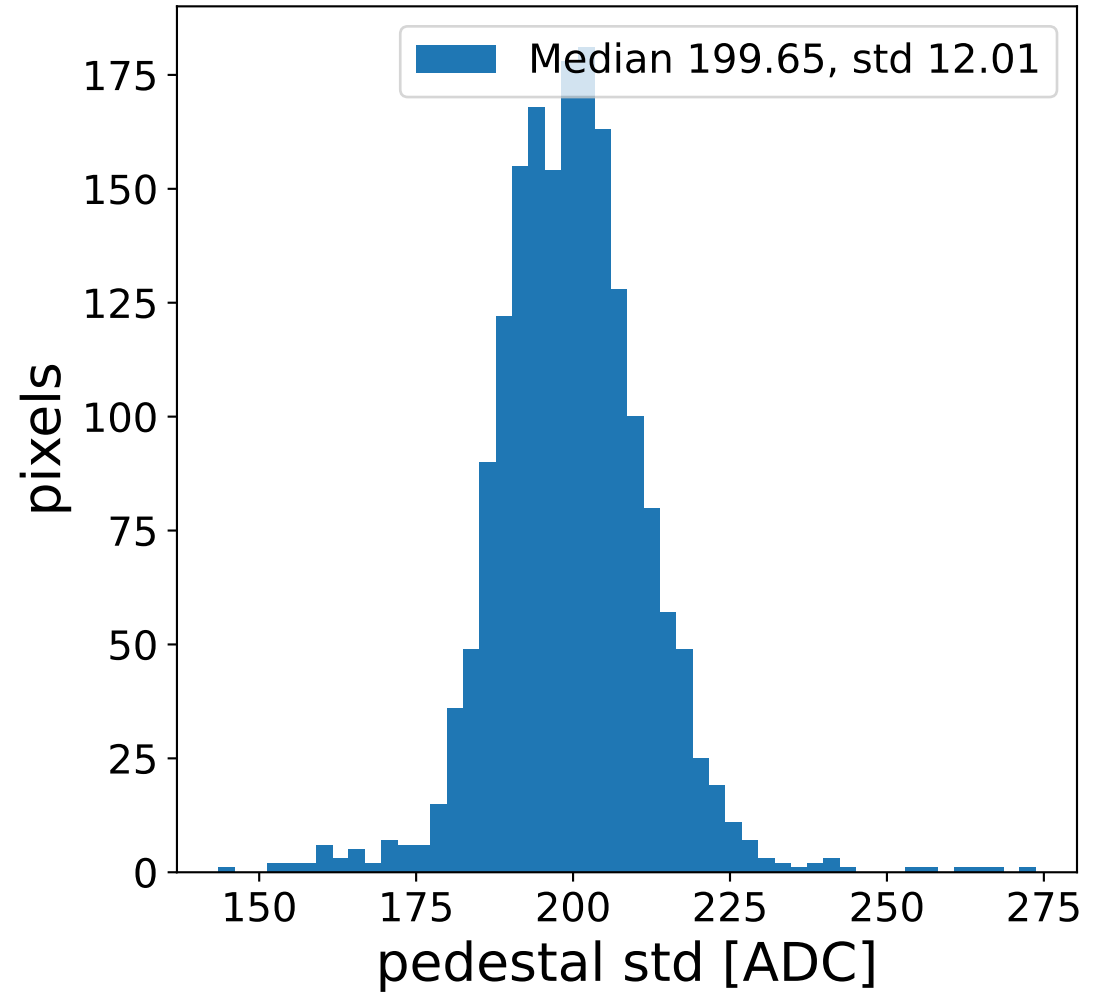

Run 22700, Cat-A calibration

Run 22700

Run 22700 channel: HG

FF sample of 10000 events

pedestal sample of 10000 events

flat-fielded gain [ADC/pe]

Run 22700 channel: LG

FF sample of 10000 events

pedestal sample of 10000 events

flat-fielded gain [ADC/pe]