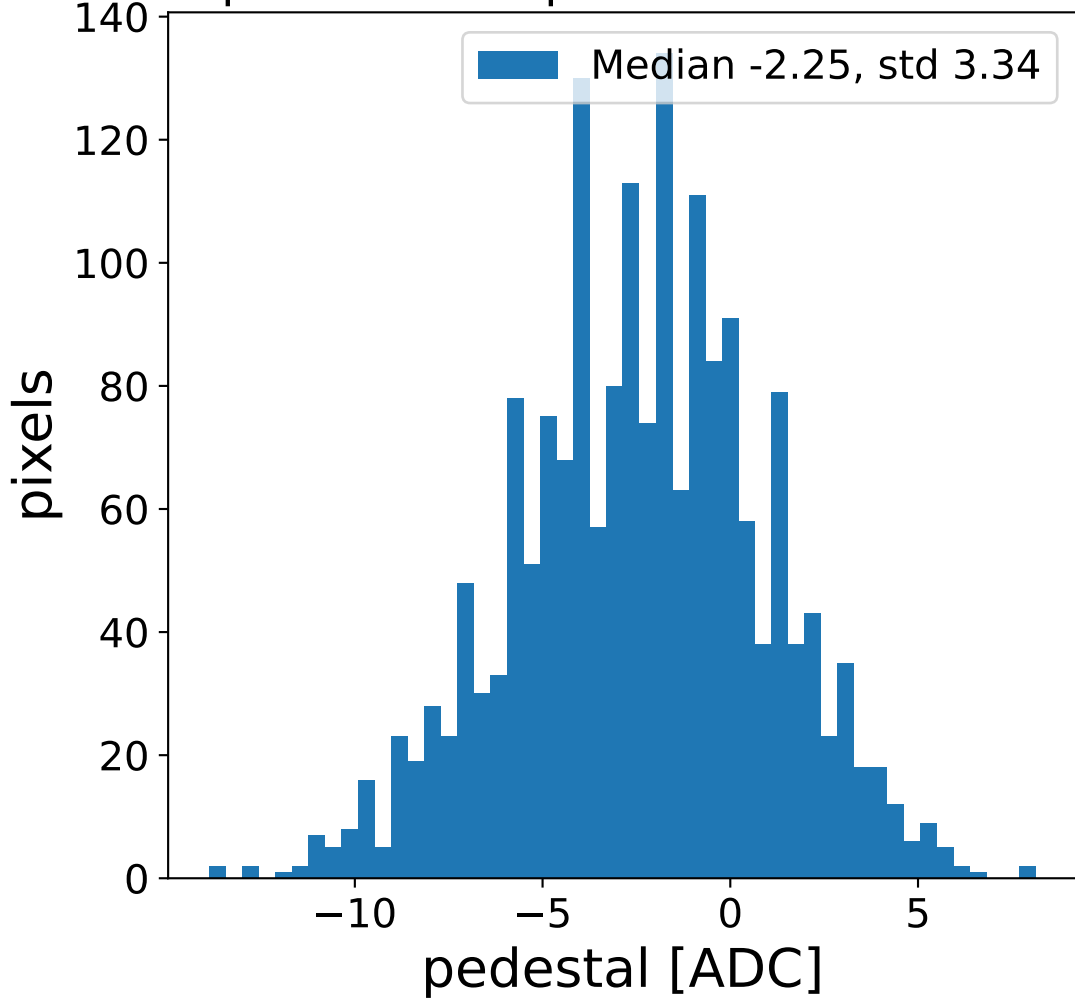

Run 22700, Cat-A calibration

Run 22700

Run 22700 channel: HG

FF sample of 10000 events

pedestal sample of 10000 events

flat-fielded gain [ADC/pe]

Run 22700 channel: LG

FF sample of 10000 events

pedestal sample of 10000 events

flat-fielded gain [ADC/pe]