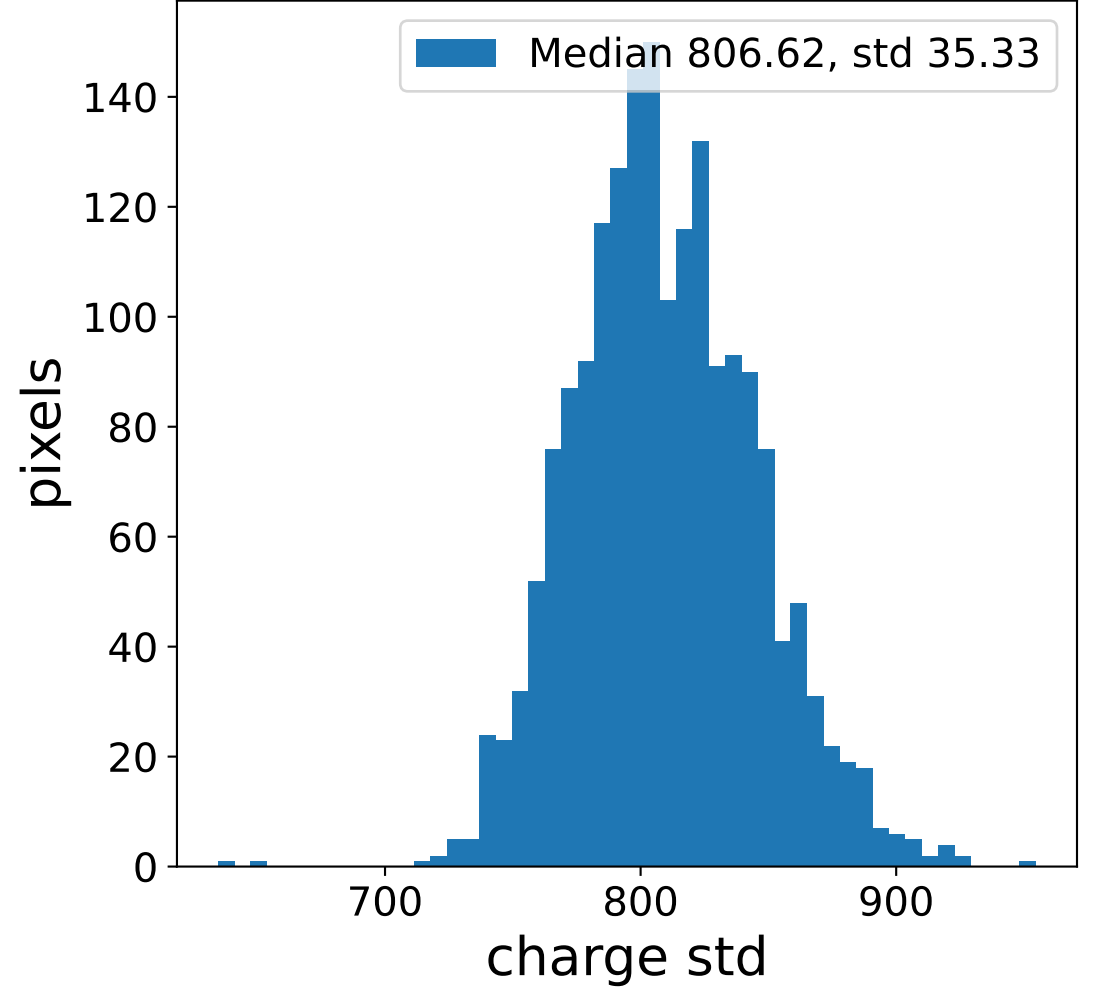

Run 22700, Cat-A calibration

Run 22700

Run 22700 channel: HG

FF sample of 10000 events

pedestal sample of 10000 events

flat-fielded gain [ADC/pe]

Run 22700 channel: LG

FF sample of 10000 events

pedestal sample of 10000 events

flat-fielded gain [ADC/pe]