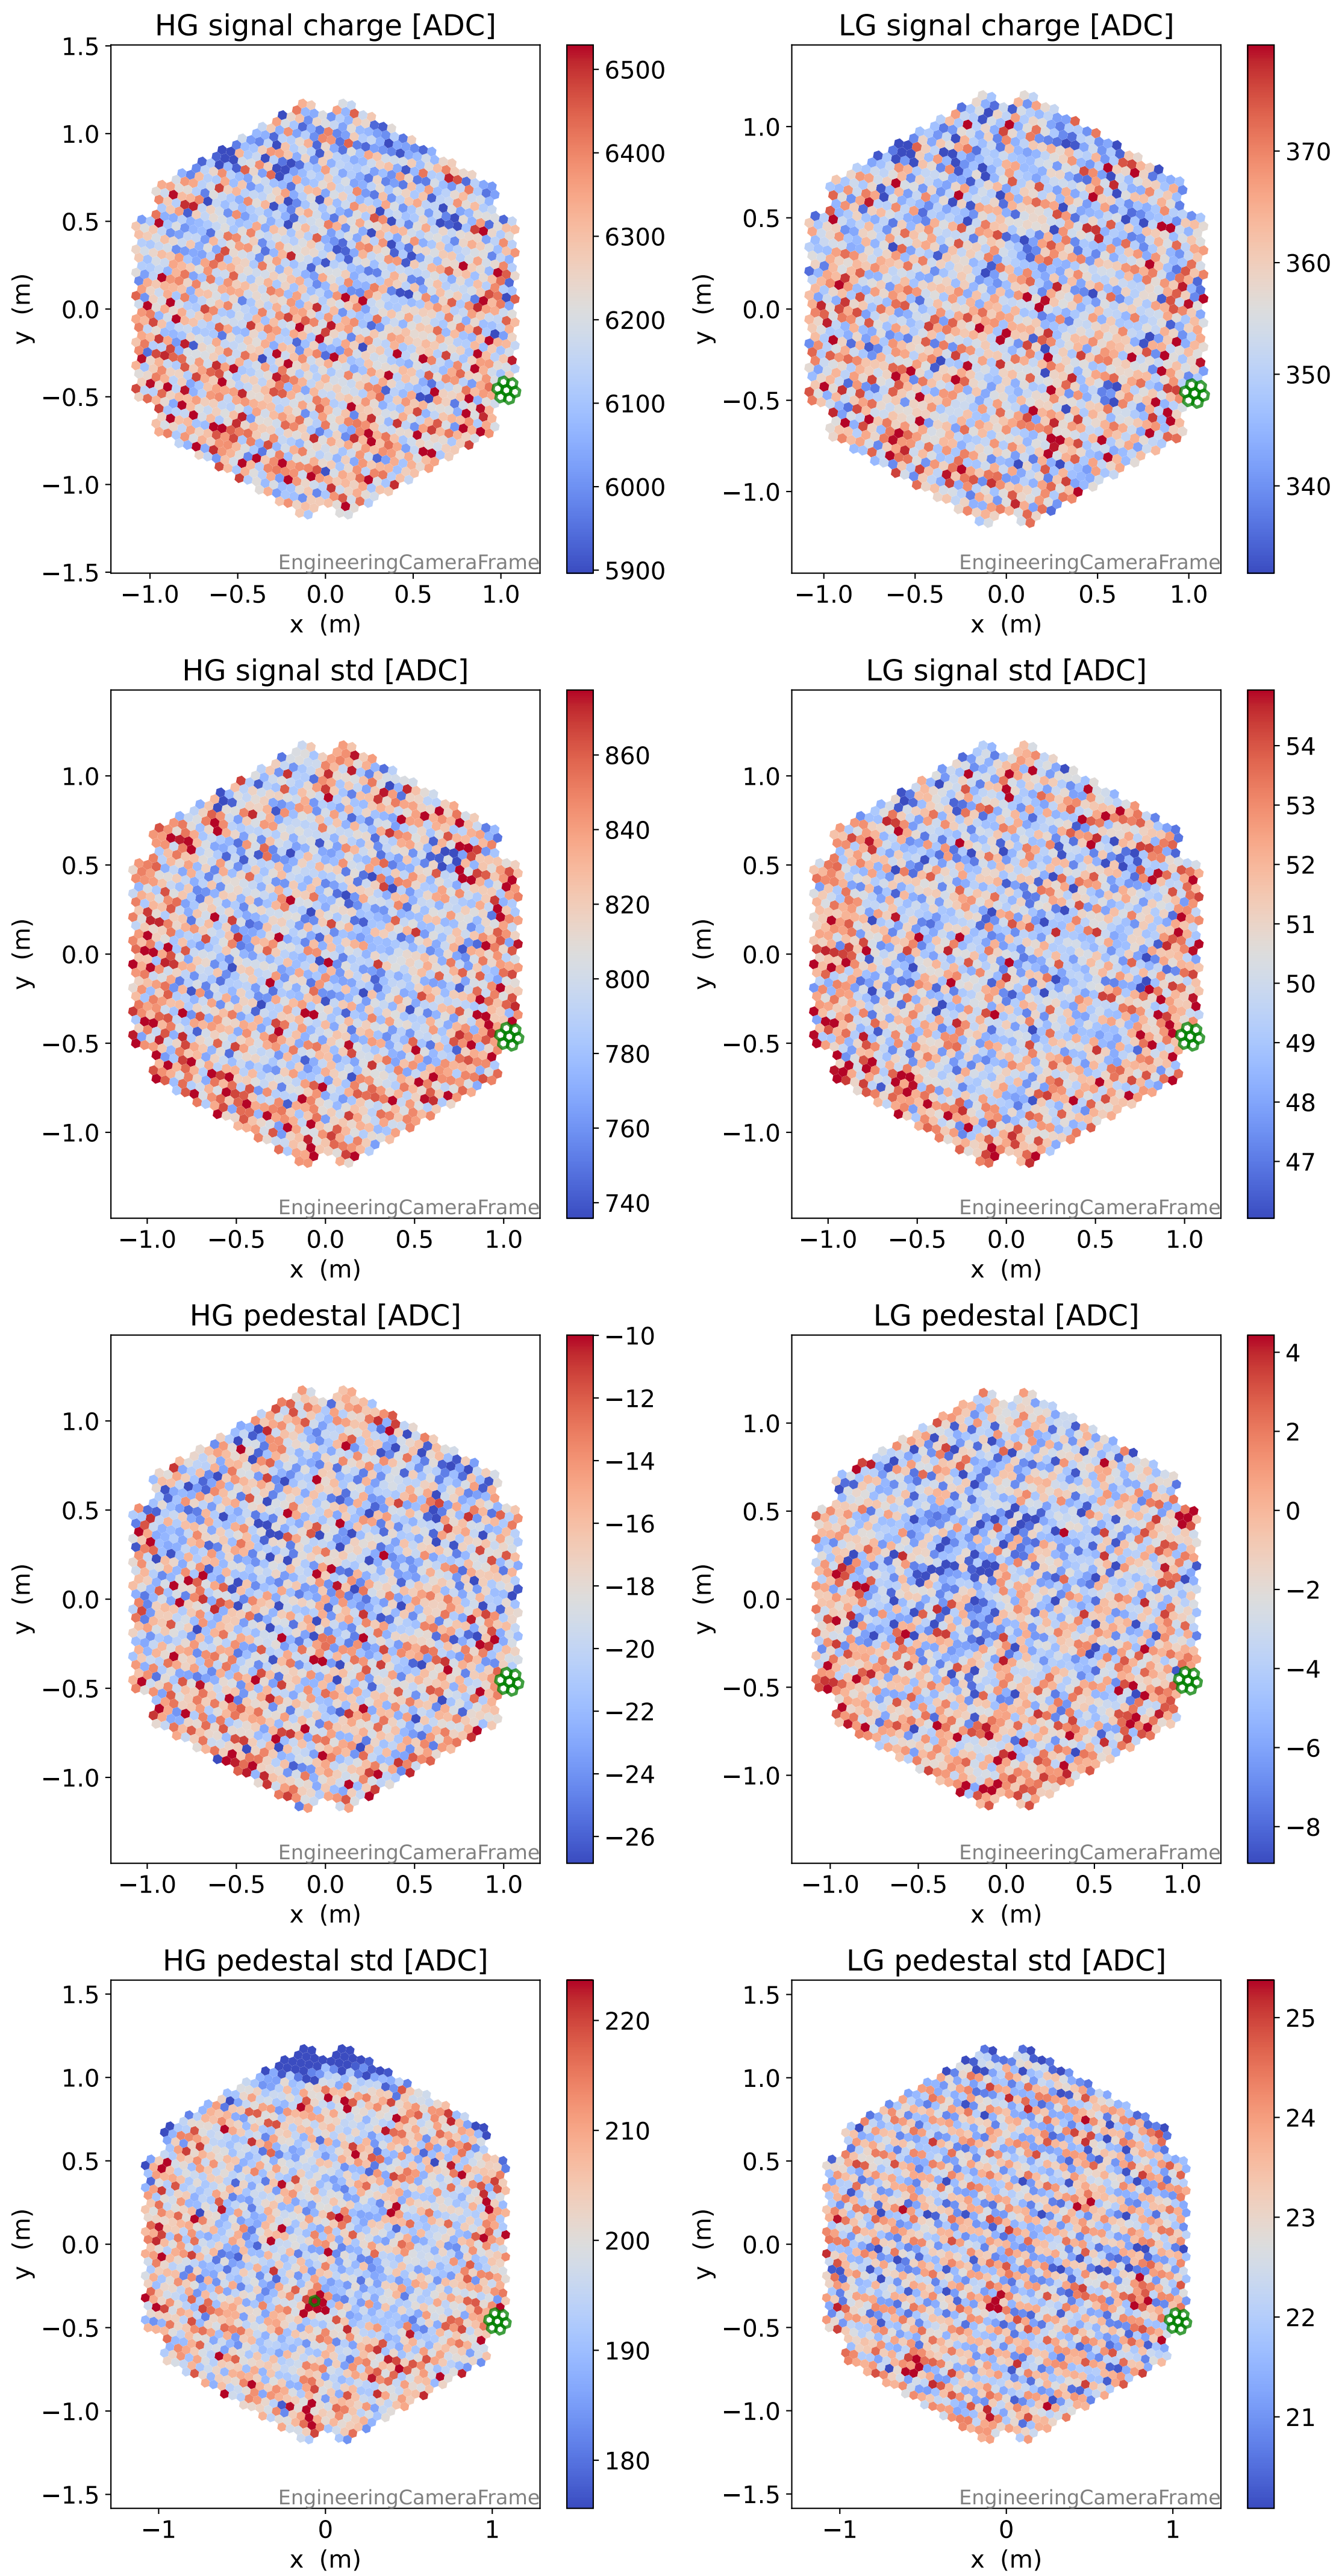

Run 22700, Cat-A calibration

Run 22700

Run 22700 channel: HG

FF sample of 10000 events

pedestal sample of 10000 events

flat-fielded gain [ADC/pe]

Run 22700 channel: LG

FF sample of 10000 events

pedestal sample of 10000 events

flat-fielded gain [ADC/pe]