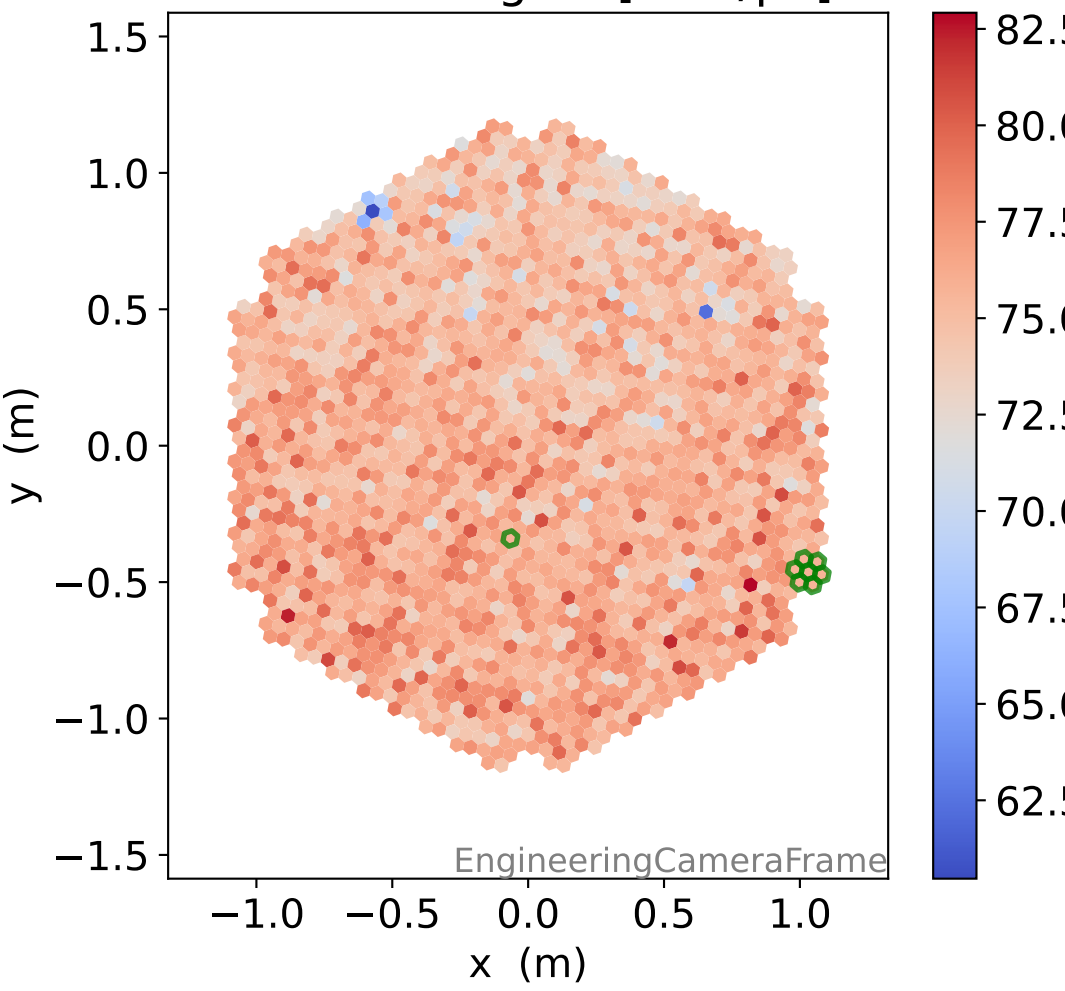

Run 22700, Cat-A calibration

Run 22700

Run 22700 channel: HG

FF sample of 10000 events

pedestal sample of 10000 events

flat-fielded gain [ADC/pe]

Run 22700 channel: LG

FF sample of 10000 events

pedestal sample of 10000 events

flat-fielded gain [ADC/pe]