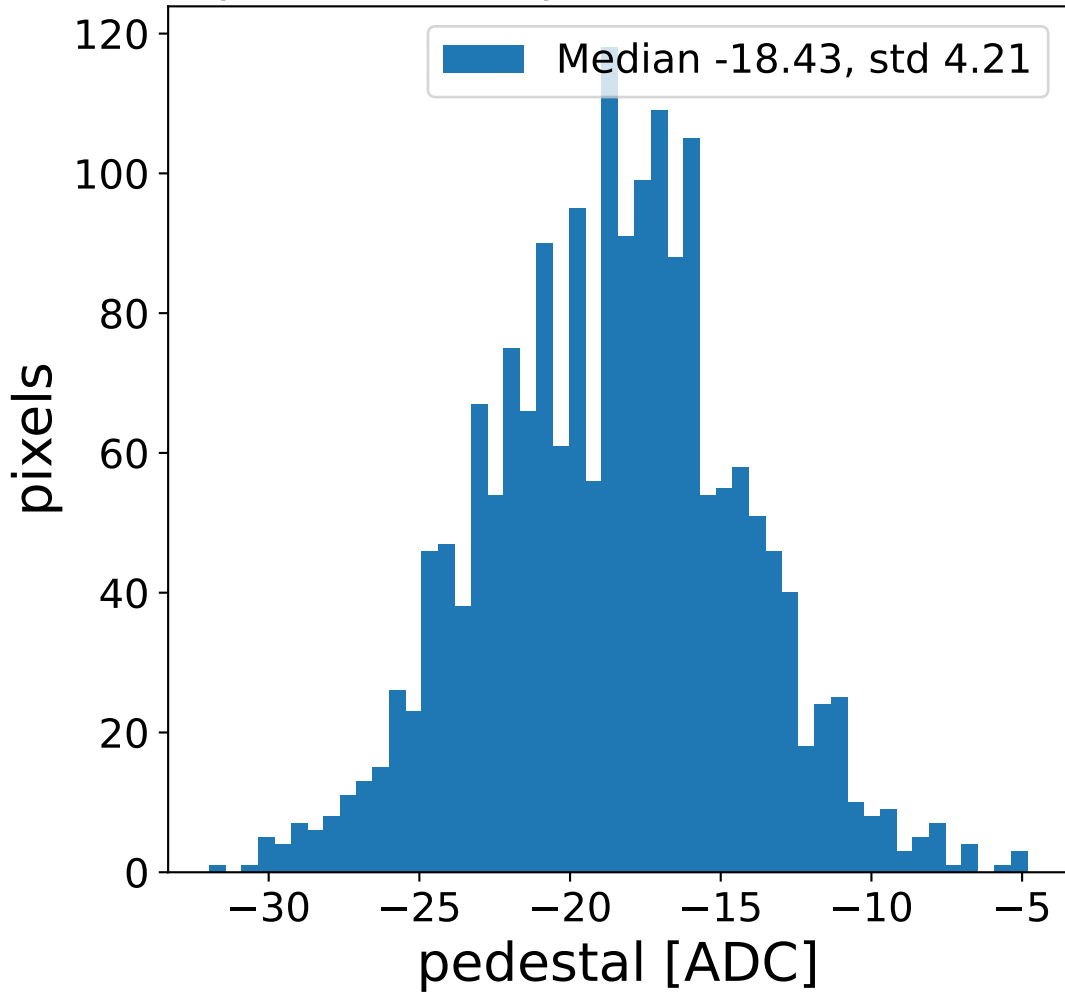

Run 22700, Cat-A calibration

Run 22700

Run 22700 channel: HG

FF sample of 10000 events

pedestal sample of 10000 events

flat-fielded gain [ADC/pe]

Run 22700 channel: LG

FF sample of 10000 events

pedestal sample of 10000 events

flat-fielded gain [ADC/pe]