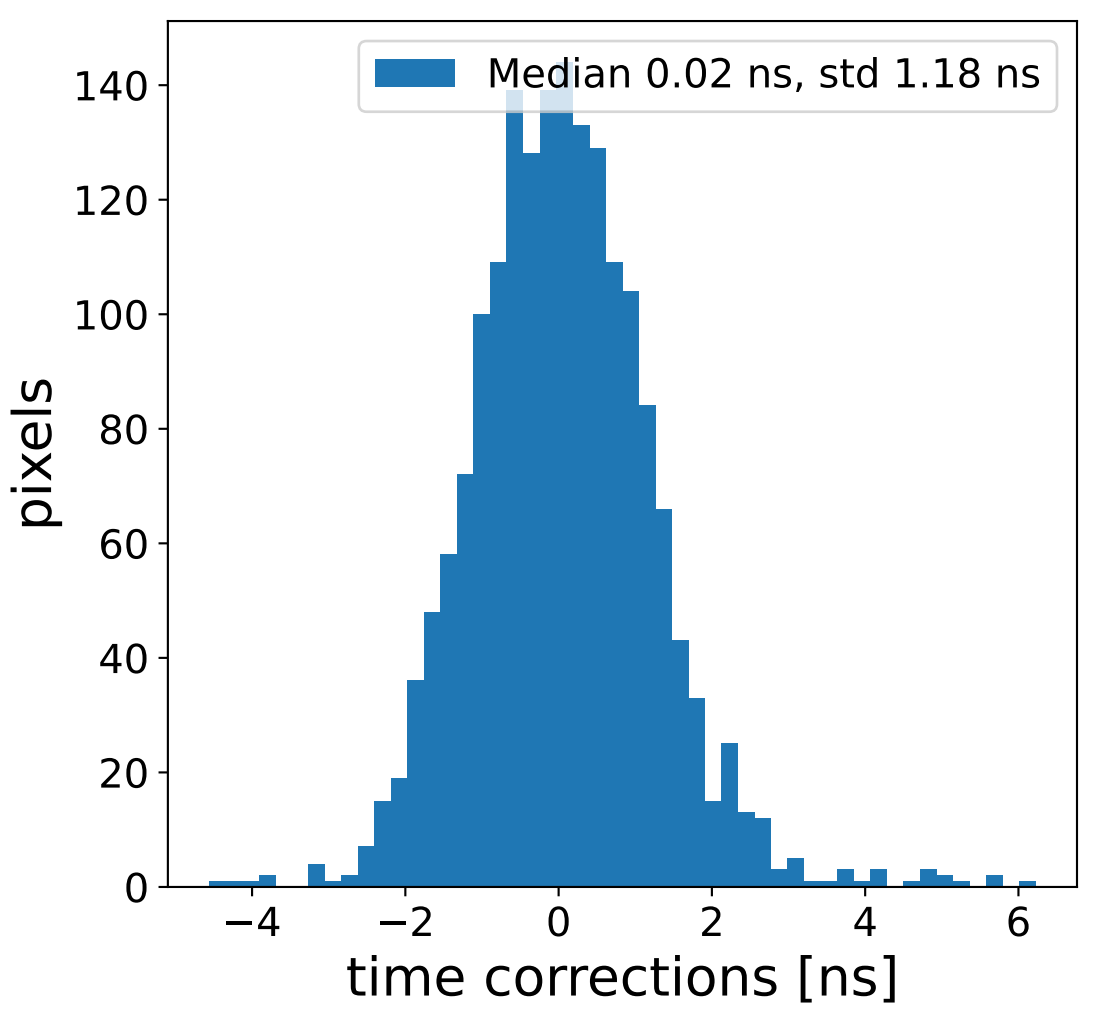

Run 22666, Cat-A calibration

Run 22666

Run 22666 channel: HG

FF sample of 10000 events

pedestal sample of 10000 events

flat-fielded gain [ADC/pe]

Run 22666 channel: LG

FF sample of 10000 events

pedestal sample of 10000 events

flat-fielded gain [ADC/pe]