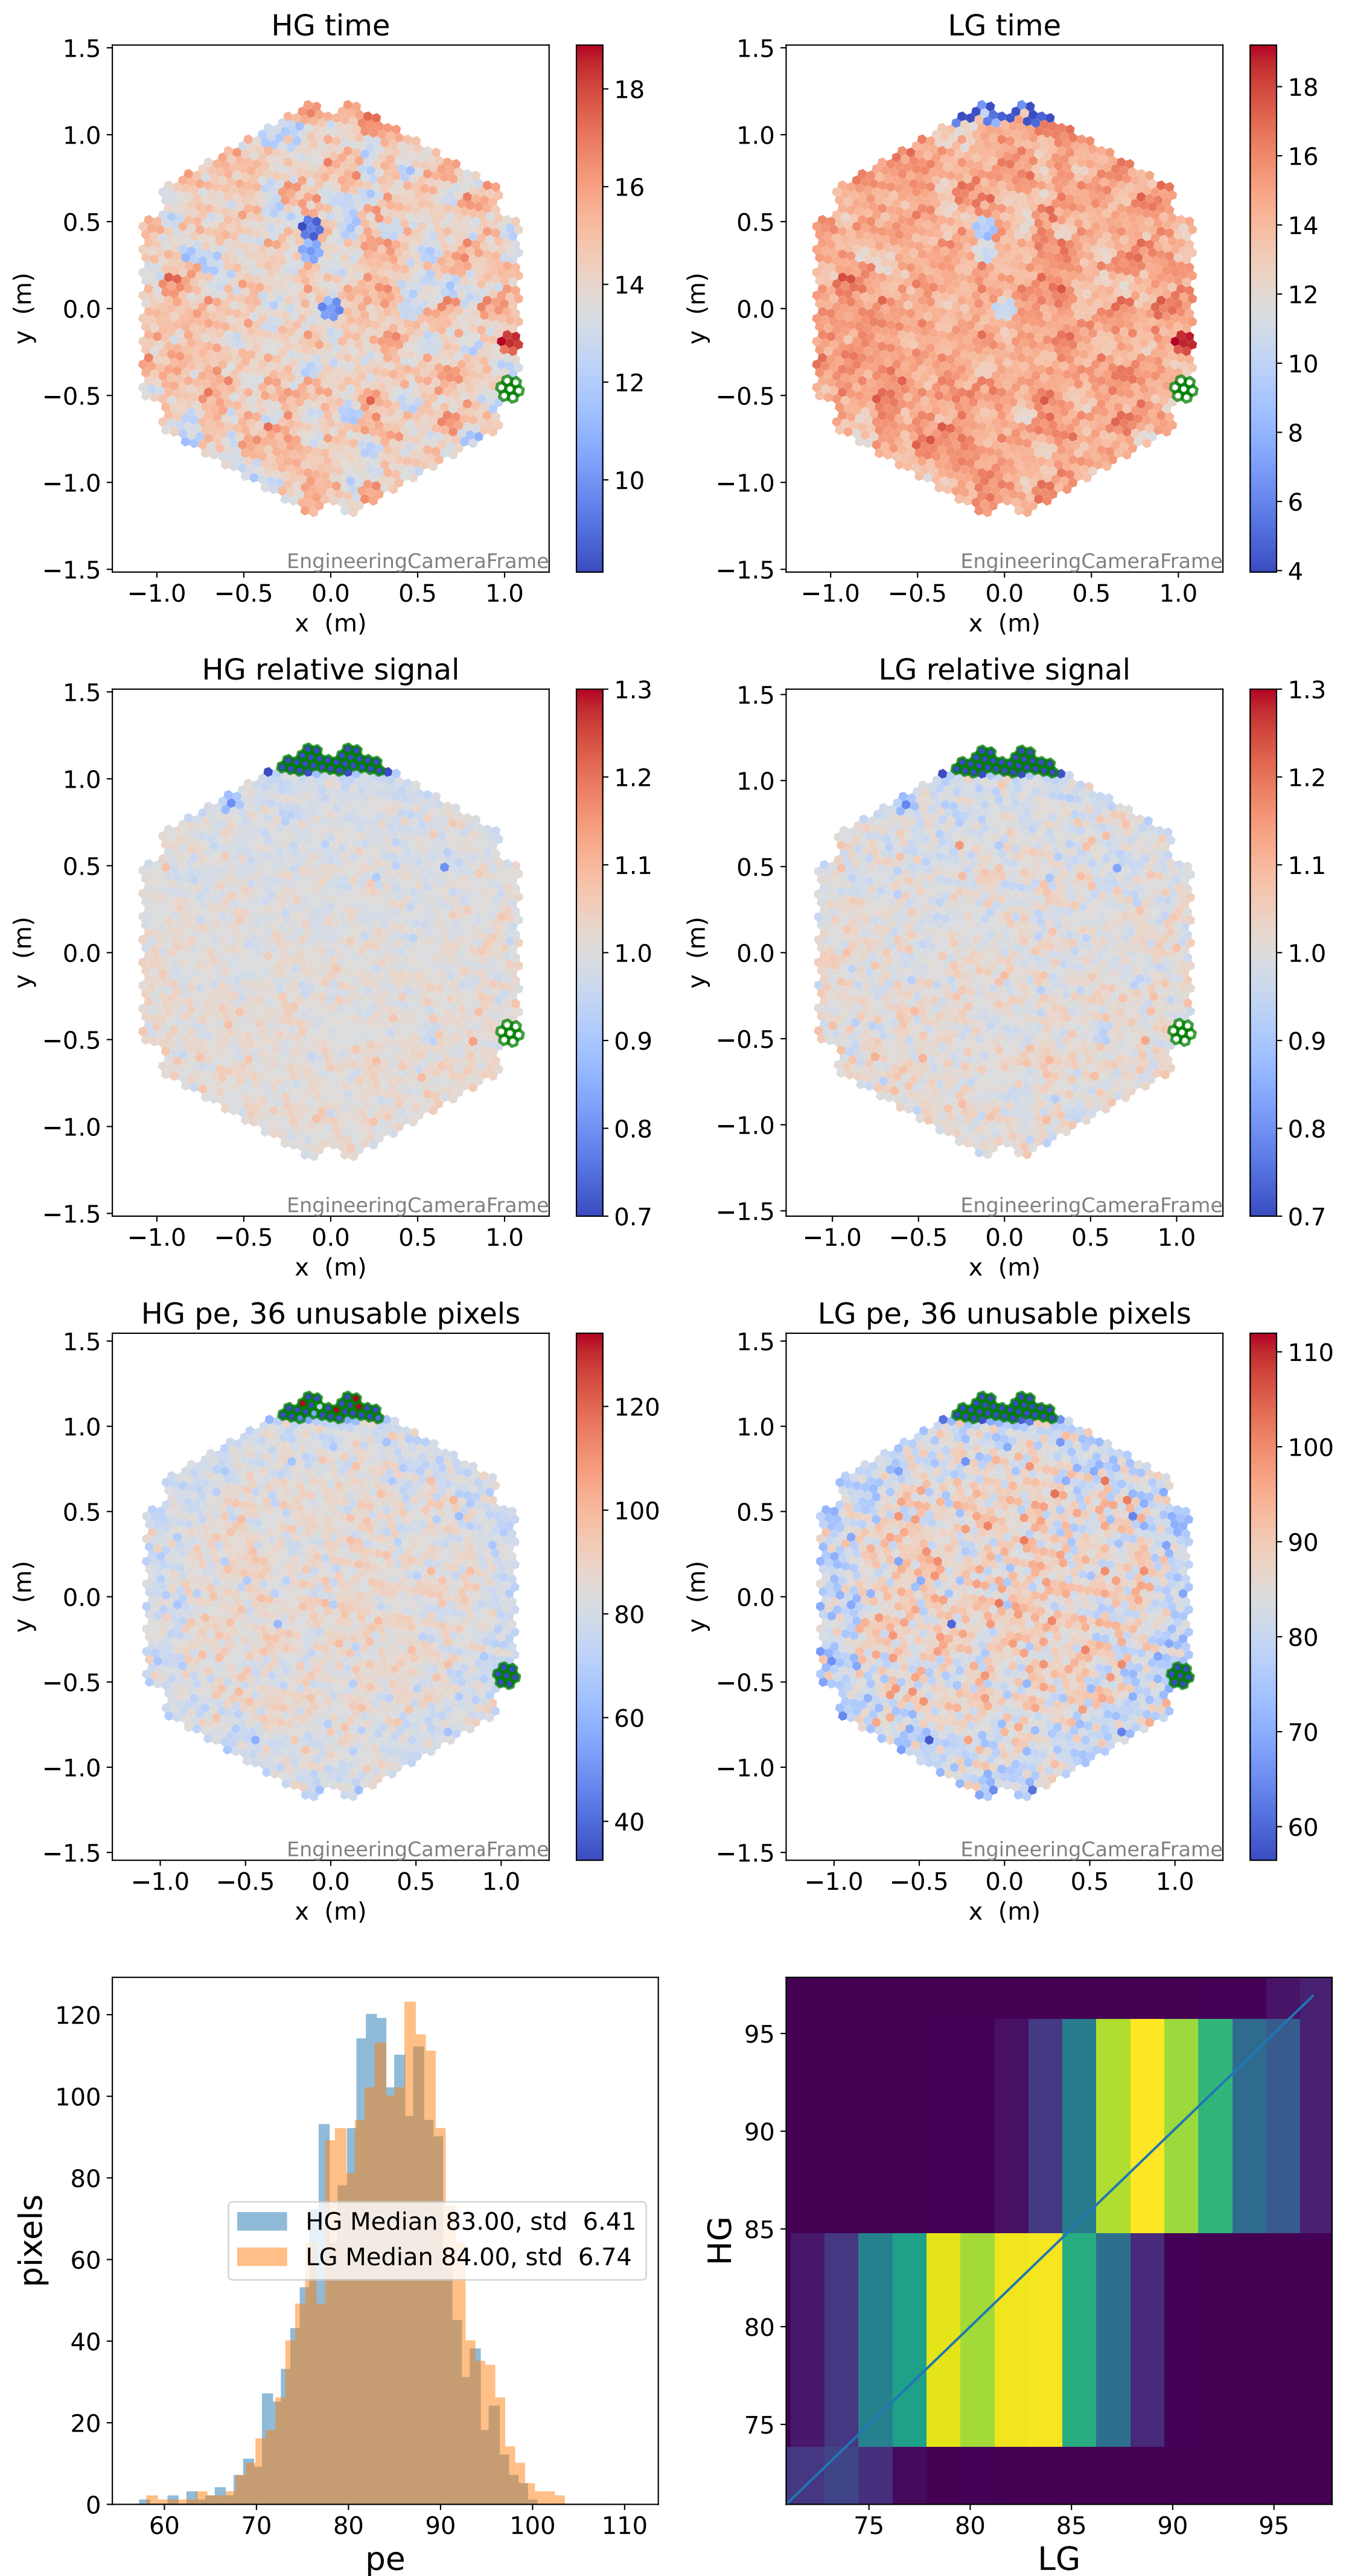

Run 22666, Cat-A calibration

Run 22666

Run 22666 channel: HG

FF sample of 10000 events

pedestal sample of 10000 events

flat-fielded gain [ADC/pe]

Run 22666 channel: LG

FF sample of 10000 events

pedestal sample of 10000 events

flat-fielded gain [ADC/pe]