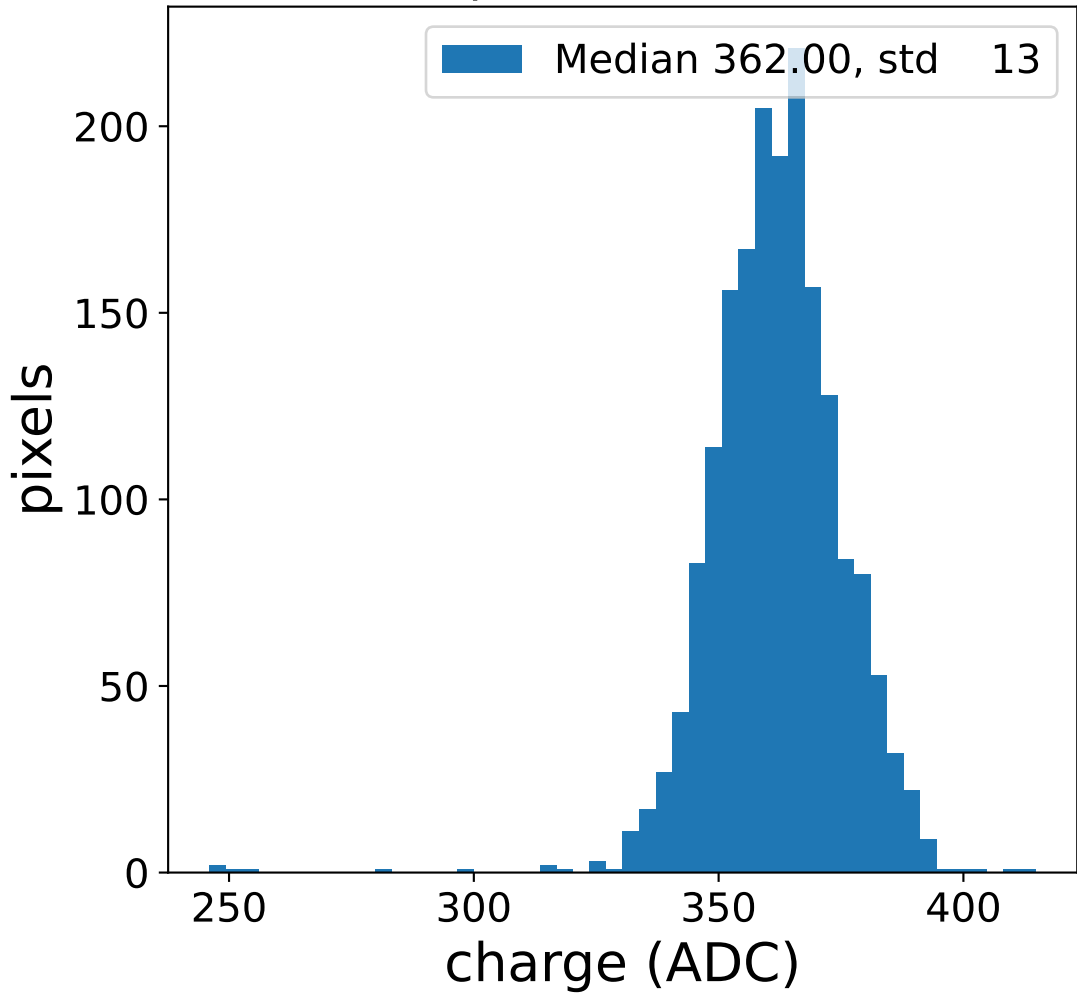

Run 22666, Cat-A calibration

Run 22666

Run 22666 channel: HG

FF sample of 10000 events

pedestal sample of 10000 events

flat-fielded gain [ADC/pe]

Run 22666 channel: LG

FF sample of 10000 events

pedestal sample of 10000 events

flat-fielded gain [ADC/pe]