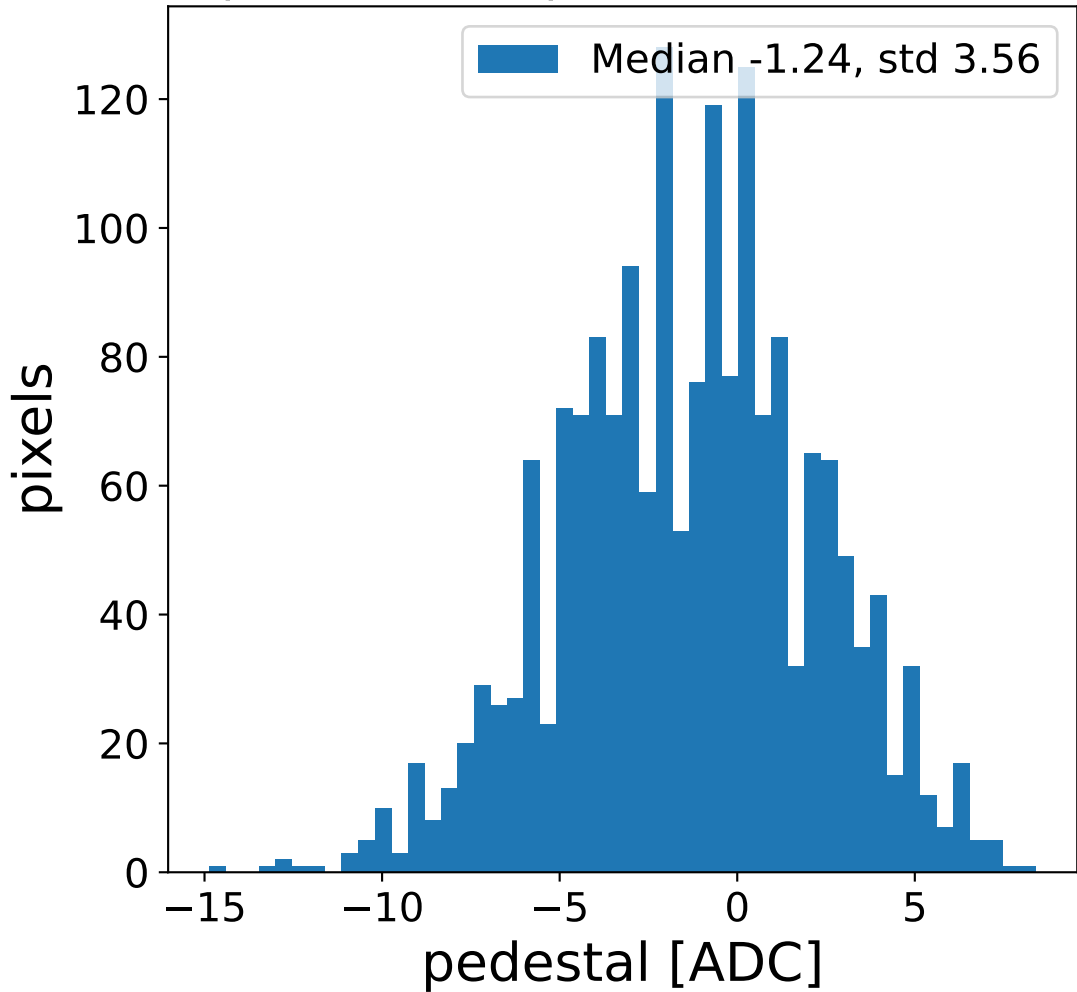

Run 22666, Cat-A calibration

Run 22666

Run 22666 channel: HG

FF sample of 10000 events

pedestal sample of 10000 events

flat-fielded gain [ADC/pe]

Run 22666 channel: LG

FF sample of 10000 events

pedestal sample of 10000 events

flat-fielded gain [ADC/pe]