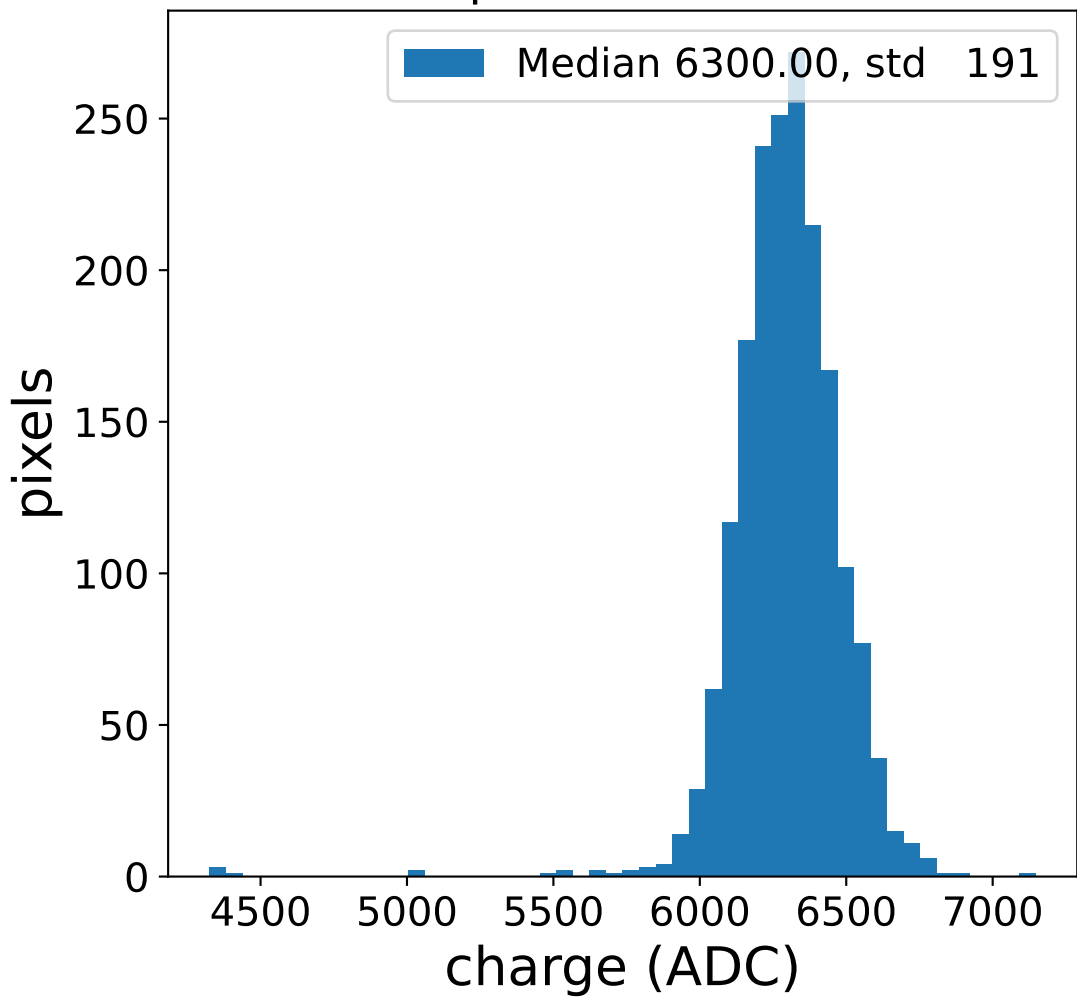

Run 22666, Cat-A calibration

Run 22666

Run 22666 channel: HG

FF sample of 10000 events

pedestal sample of 10000 events

flat-fielded gain [ADC/pe]

Run 22666 channel: LG

FF sample of 10000 events

pedestal sample of 10000 events

flat-fielded gain [ADC/pe]