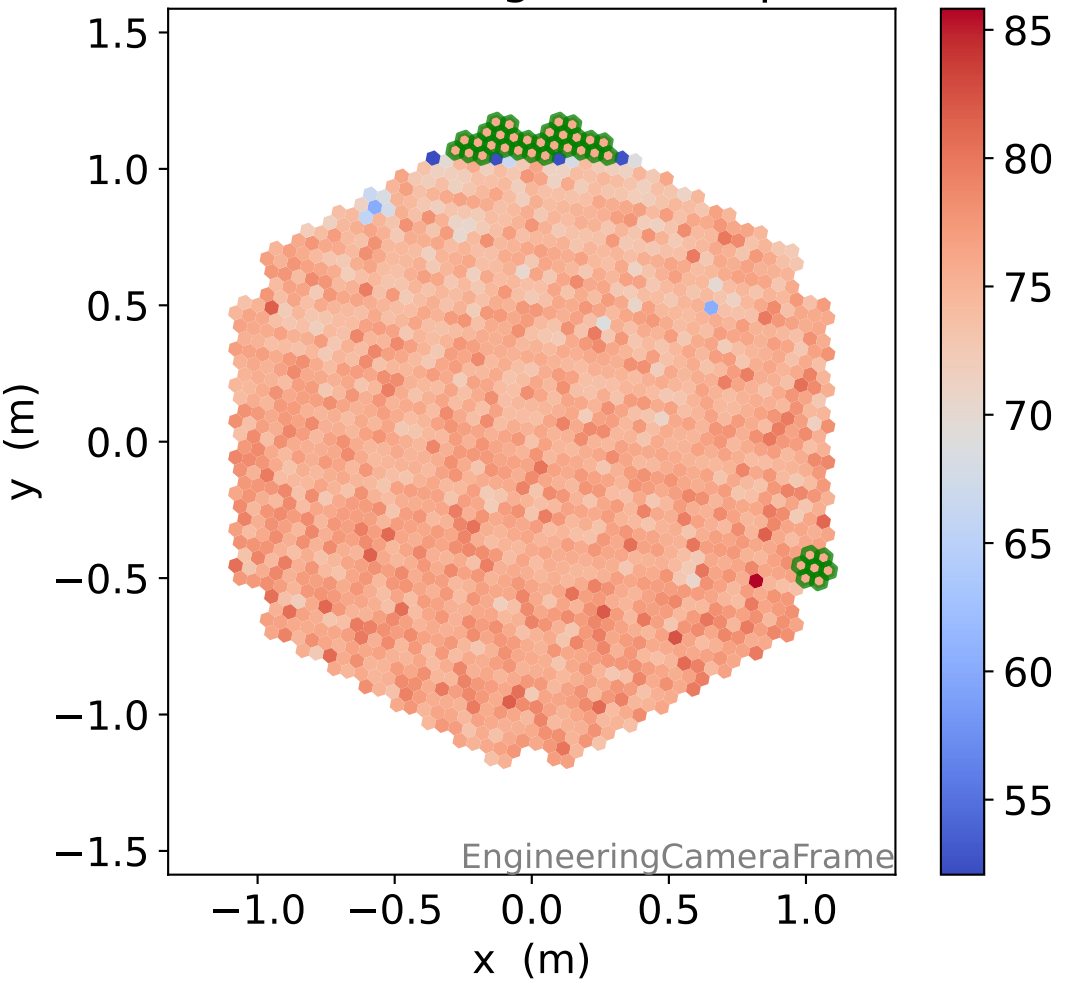

Run 22666, Cat-A calibration

Run 22666

Run 22666 channel: HG

FF sample of 10000 events

pedestal sample of 10000 events

flat-fielded gain [ADC/pe]

Run 22666 channel: LG

FF sample of 10000 events

pedestal sample of 10000 events

flat-fielded gain [ADC/pe]