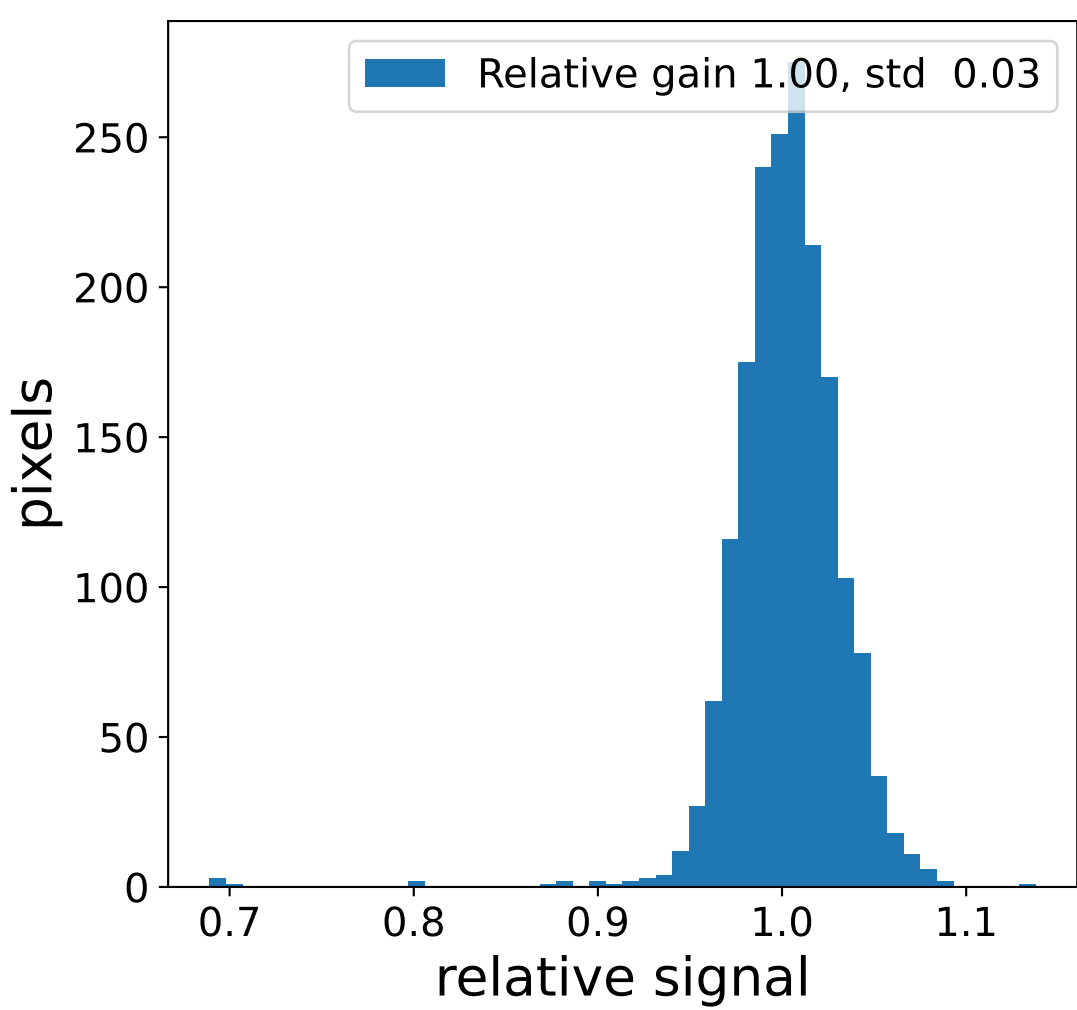

Run 22666, Cat-A calibration

Run 22666

Run 22666 channel: HG

FF sample of 10000 events

pedestal sample of 10000 events

flat-fielded gain [ADC/pe]

Run 22666 channel: LG

FF sample of 10000 events

pedestal sample of 10000 events

flat-fielded gain [ADC/pe]