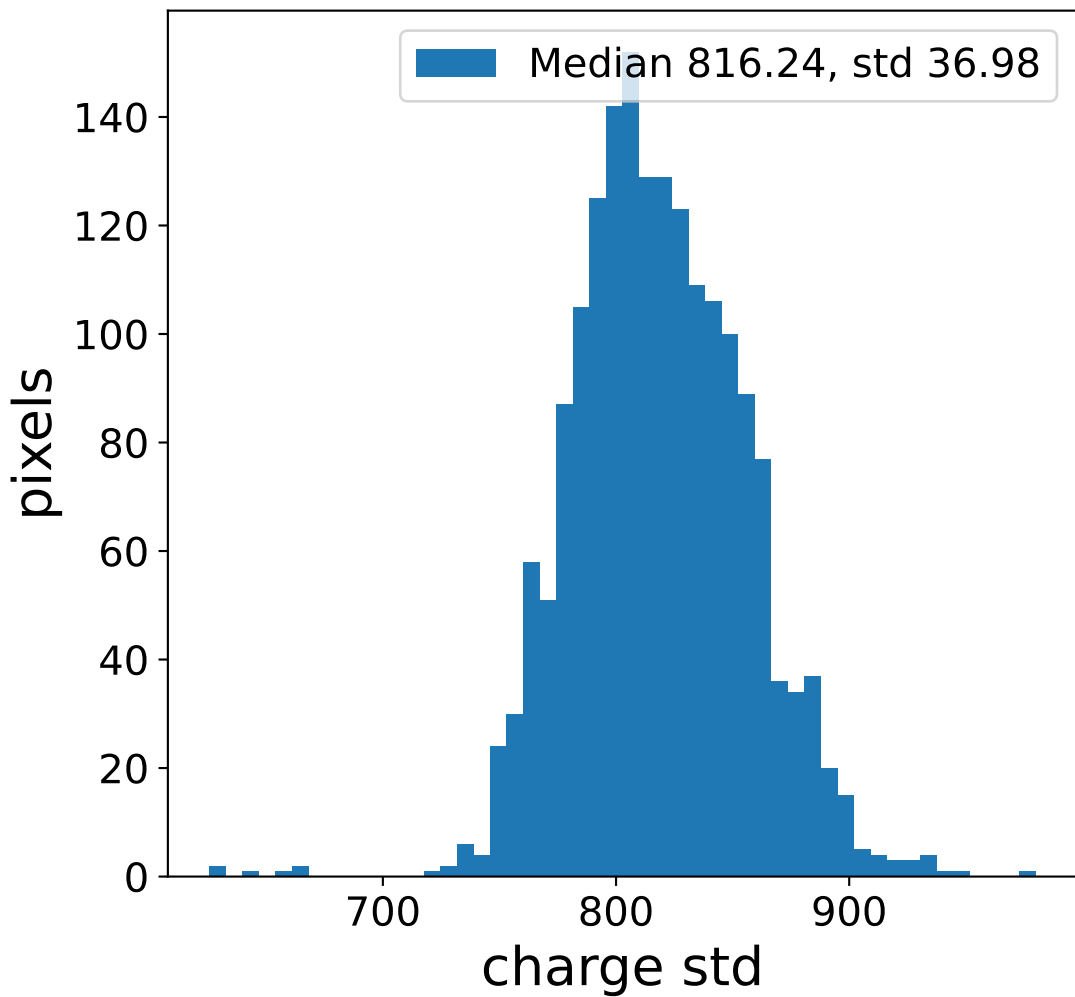

Run 22666, Cat-A calibration

Run 22666

Run 22666 channel: HG

FF sample of 10000 events

pedestal sample of 10000 events

flat-fielded gain [ADC/pe]

Run 22666 channel: LG

FF sample of 10000 events

pedestal sample of 10000 events

flat-fielded gain [ADC/pe]