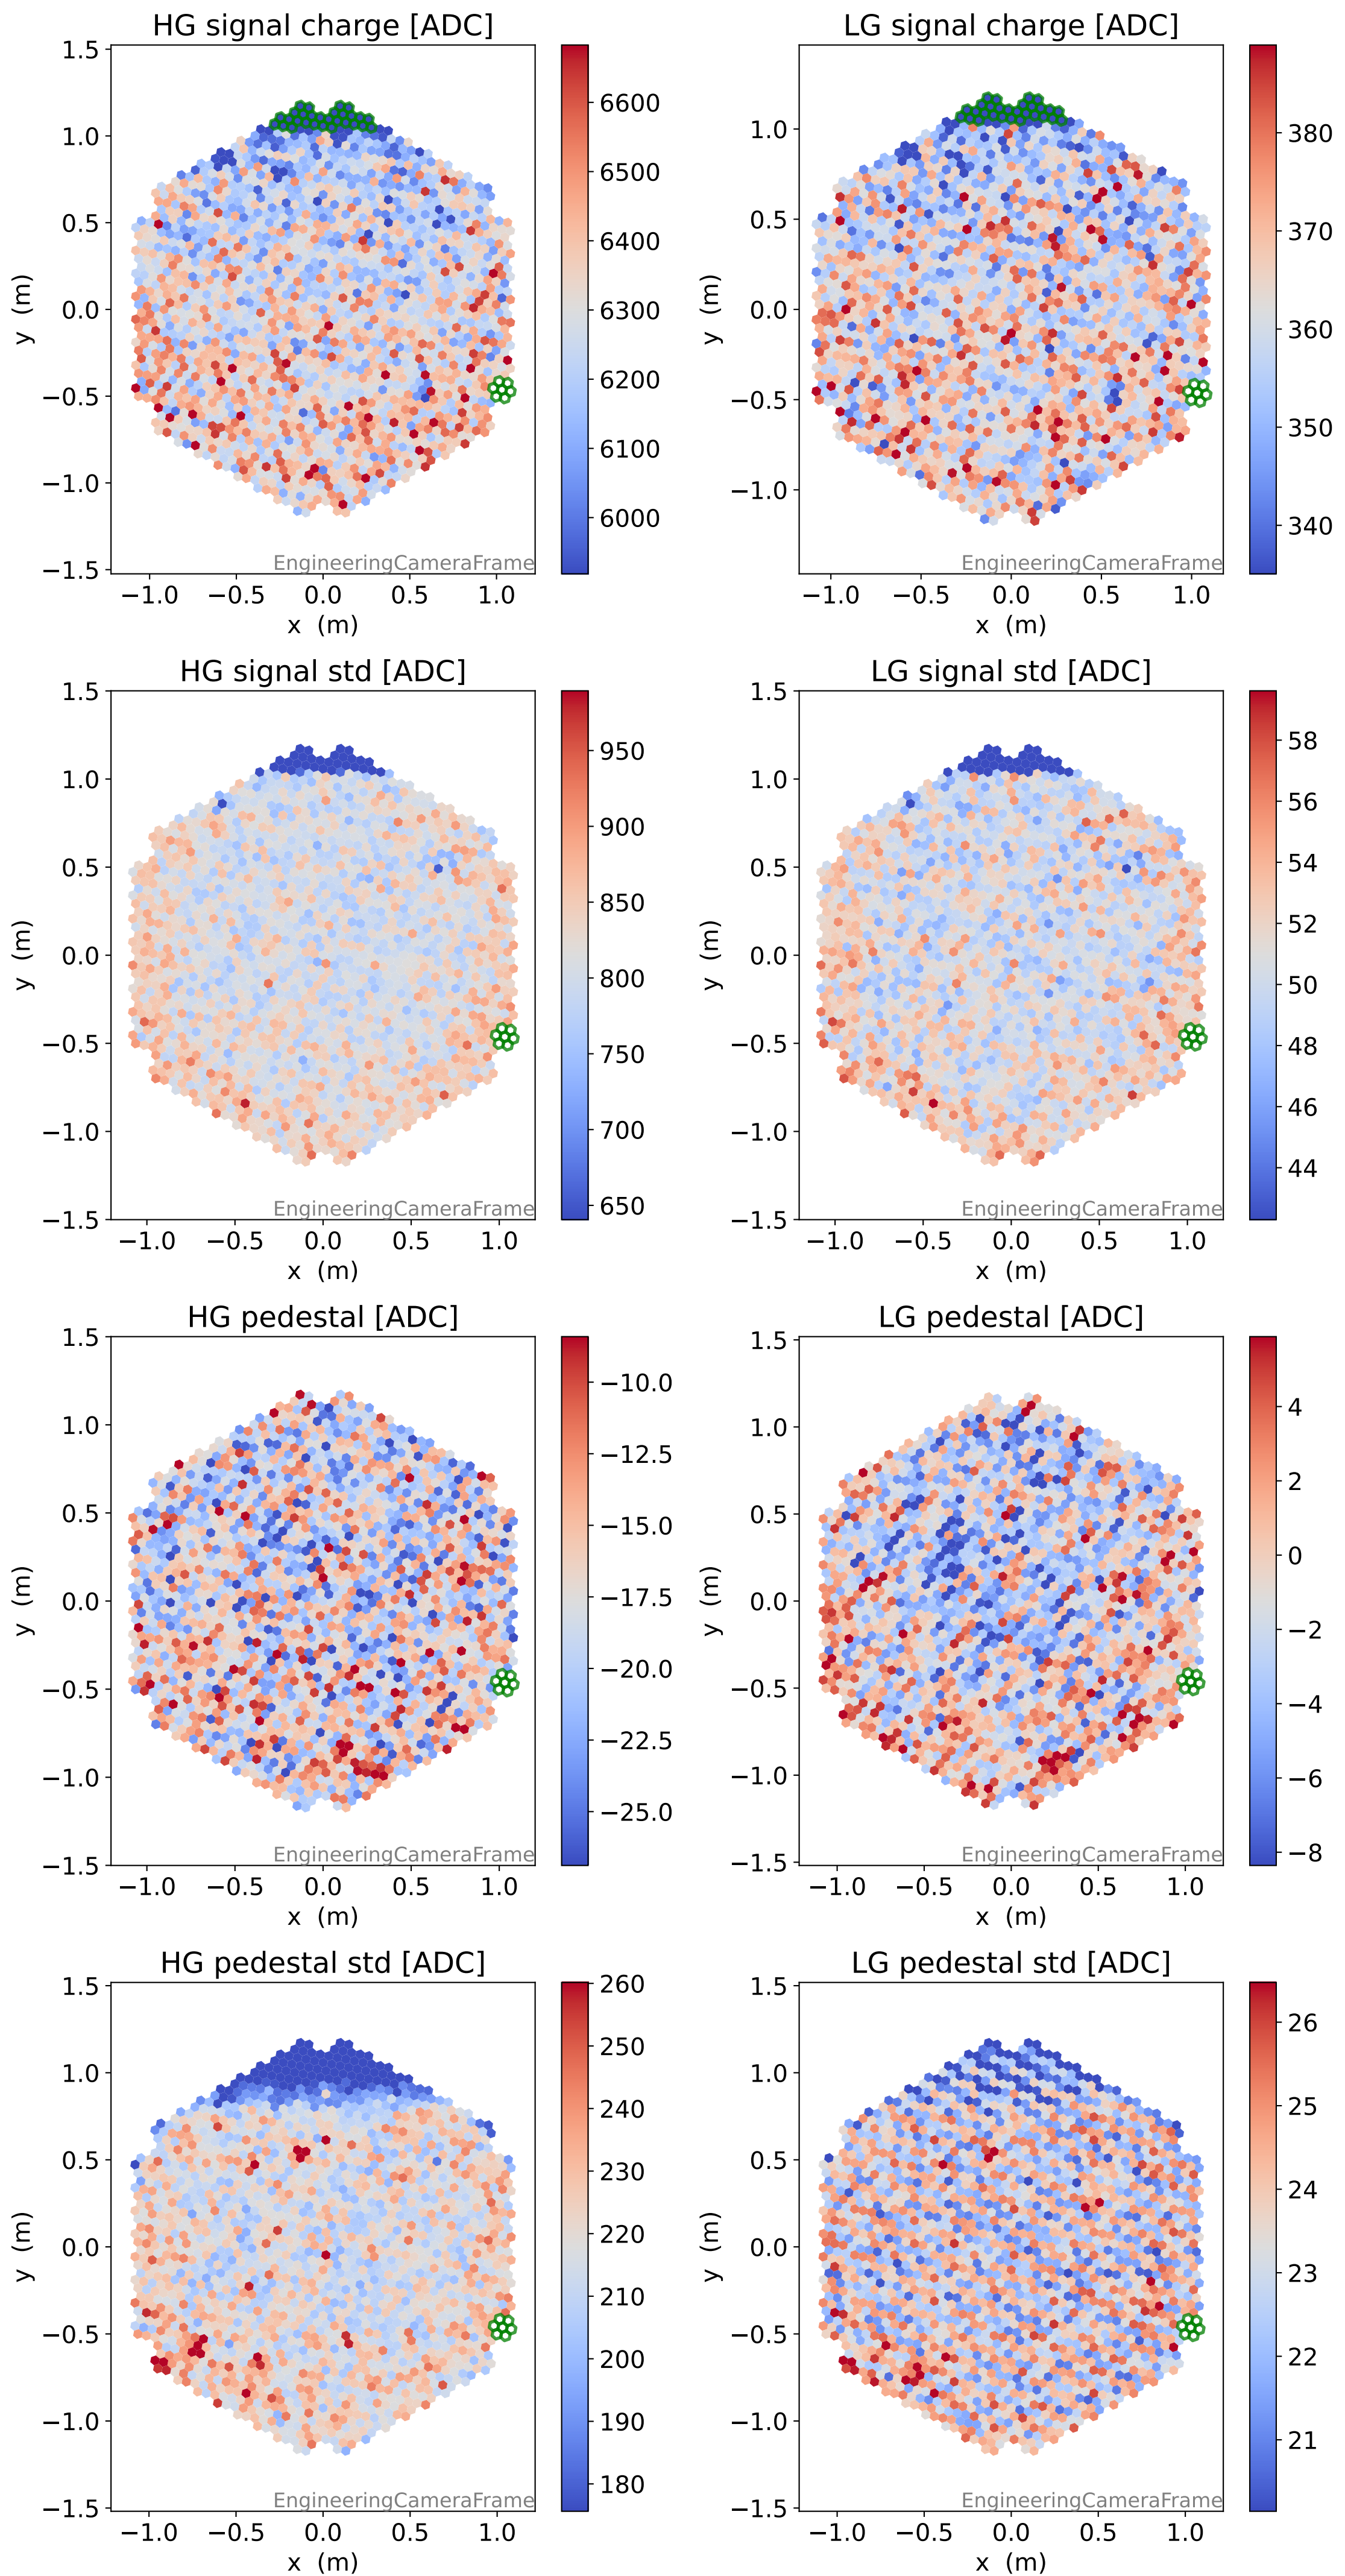

Run 22666, Cat-A calibration

Run 22666

Run 22666 channel: HG

FF sample of 10000 events

pedestal sample of 10000 events

flat-fielded gain [ADC/pe]

Run 22666 channel: LG

FF sample of 10000 events

pedestal sample of 10000 events

flat-fielded gain [ADC/pe]