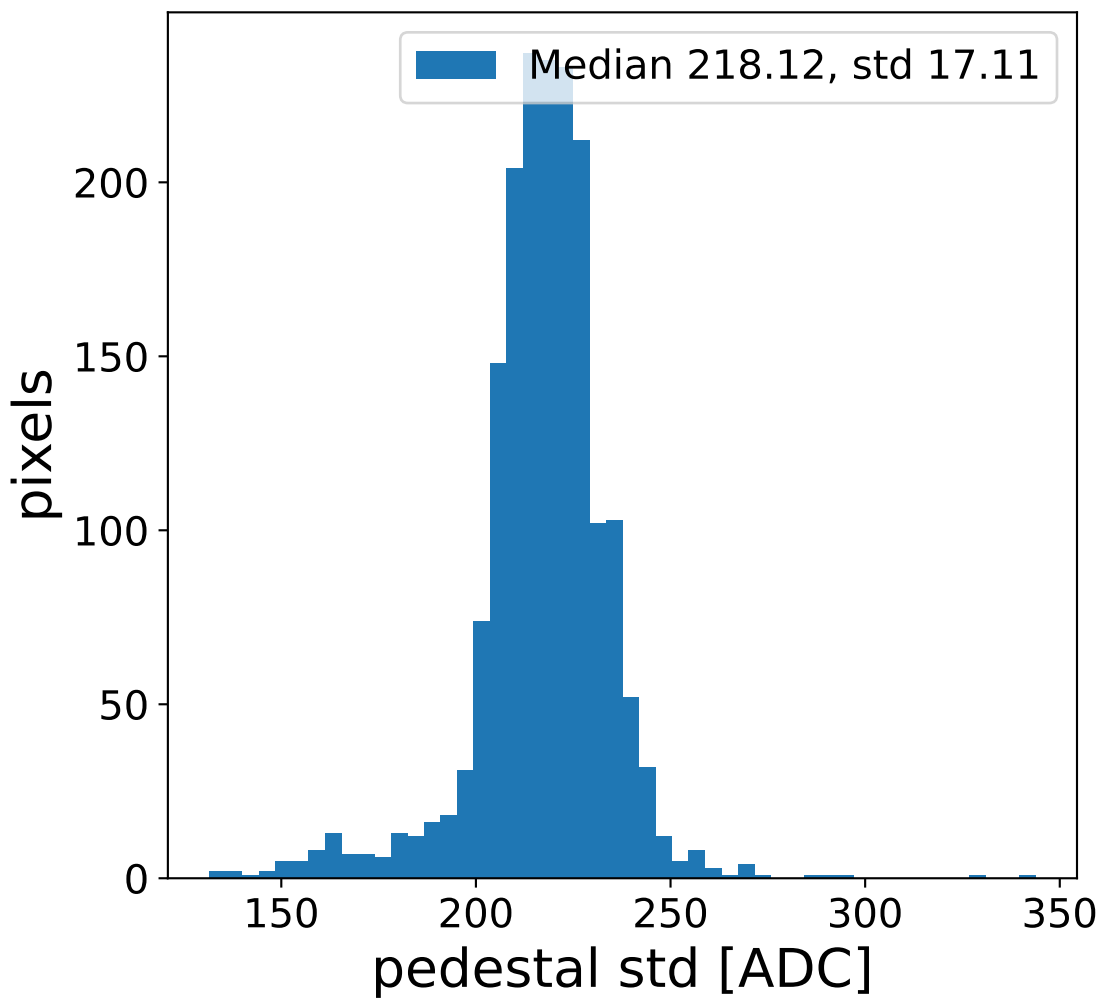

Run 22666, Cat-A calibration

Run 22666

Run 22666 channel: HG

FF sample of 10000 events

pedestal sample of 10000 events

flat-fielded gain [ADC/pe]

Run 22666 channel: LG

FF sample of 10000 events

pedestal sample of 10000 events

flat-fielded gain [ADC/pe]