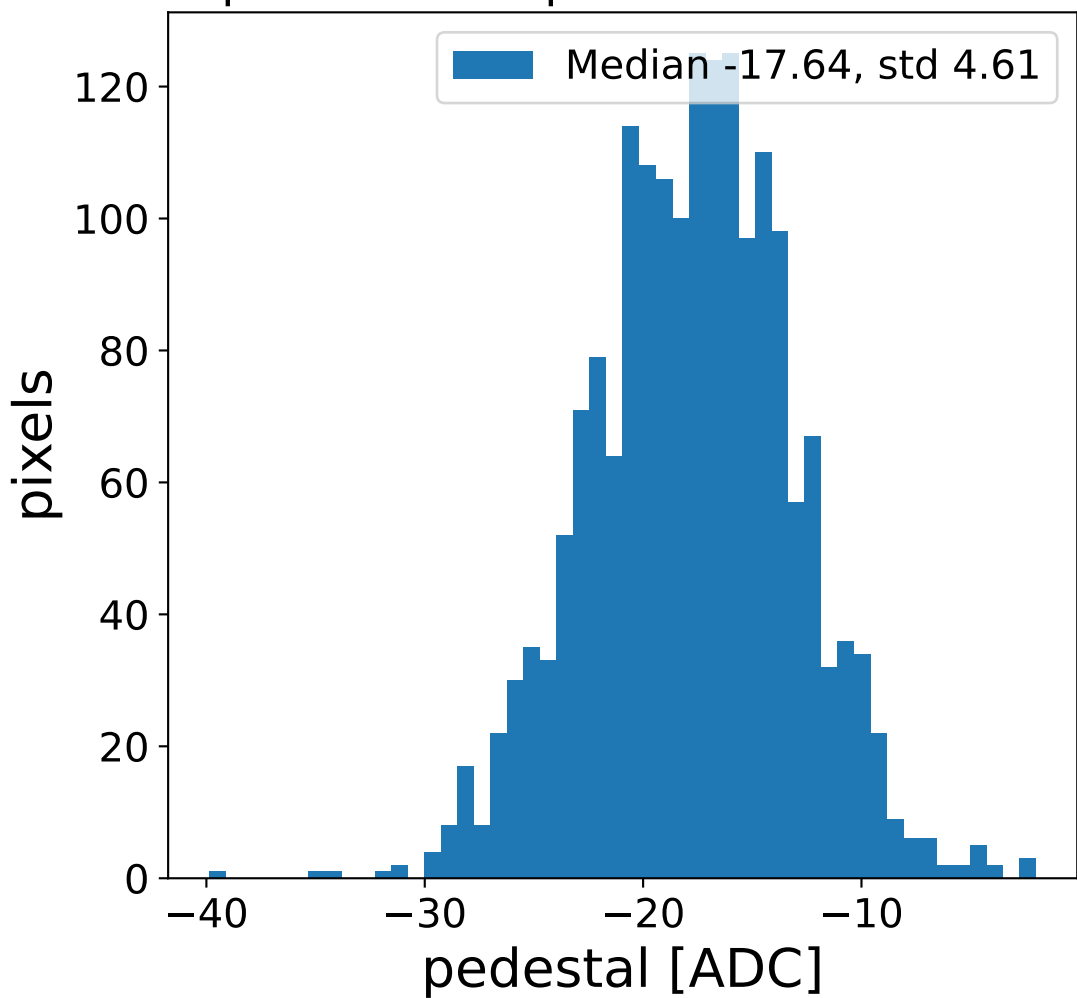

Run 22666, Cat-A calibration

Run 22666

Run 22666 channel: HG

FF sample of 10000 events

pedestal sample of 10000 events

flat-fielded gain [ADC/pe]

Run 22666 channel: LG

FF sample of 10000 events

pedestal sample of 10000 events

flat-fielded gain [ADC/pe]