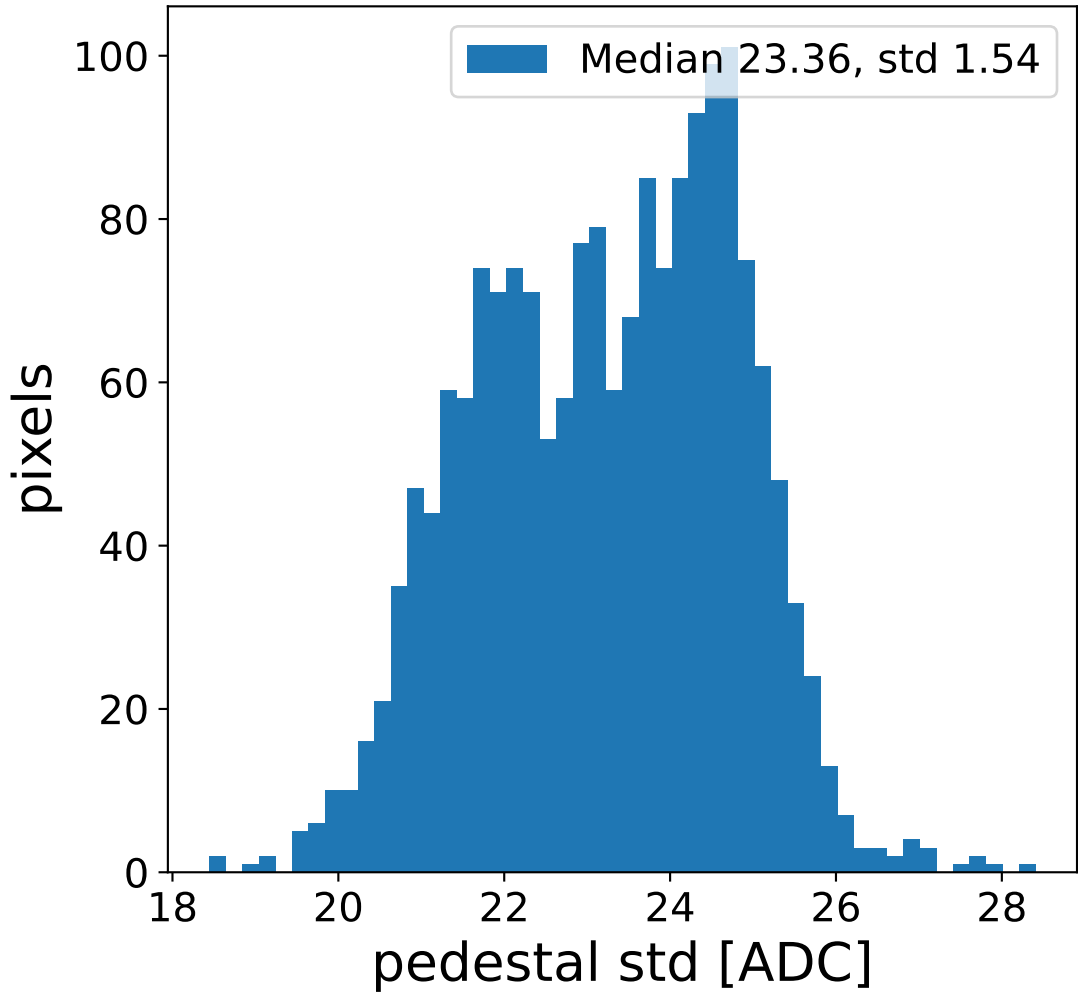

Run 22666, Cat-A calibration

Run 22666

Run 22666 channel: HG

FF sample of 10000 events

pedestal sample of 10000 events

flat-fielded gain [ADC/pe]

Run 22666 channel: LG

FF sample of 10000 events

pedestal sample of 10000 events

flat-fielded gain [ADC/pe]