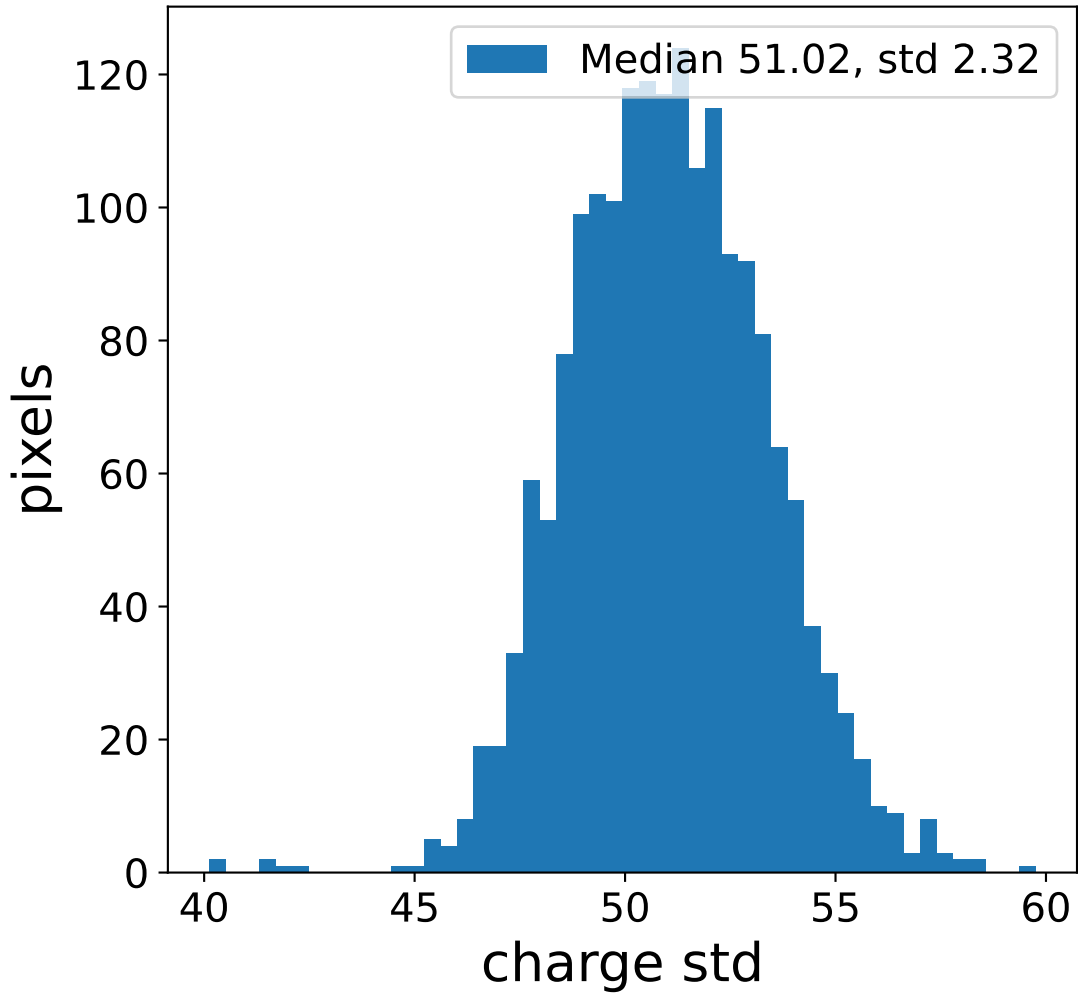

Run 22666, Cat-A calibration

Run 22666

Run 22666 channel: HG

FF sample of 10000 events

pedestal sample of 10000 events

flat-fielded gain [ADC/pe]

Run 22666 channel: LG

FF sample of 10000 events

pedestal sample of 10000 events

flat-fielded gain [ADC/pe]