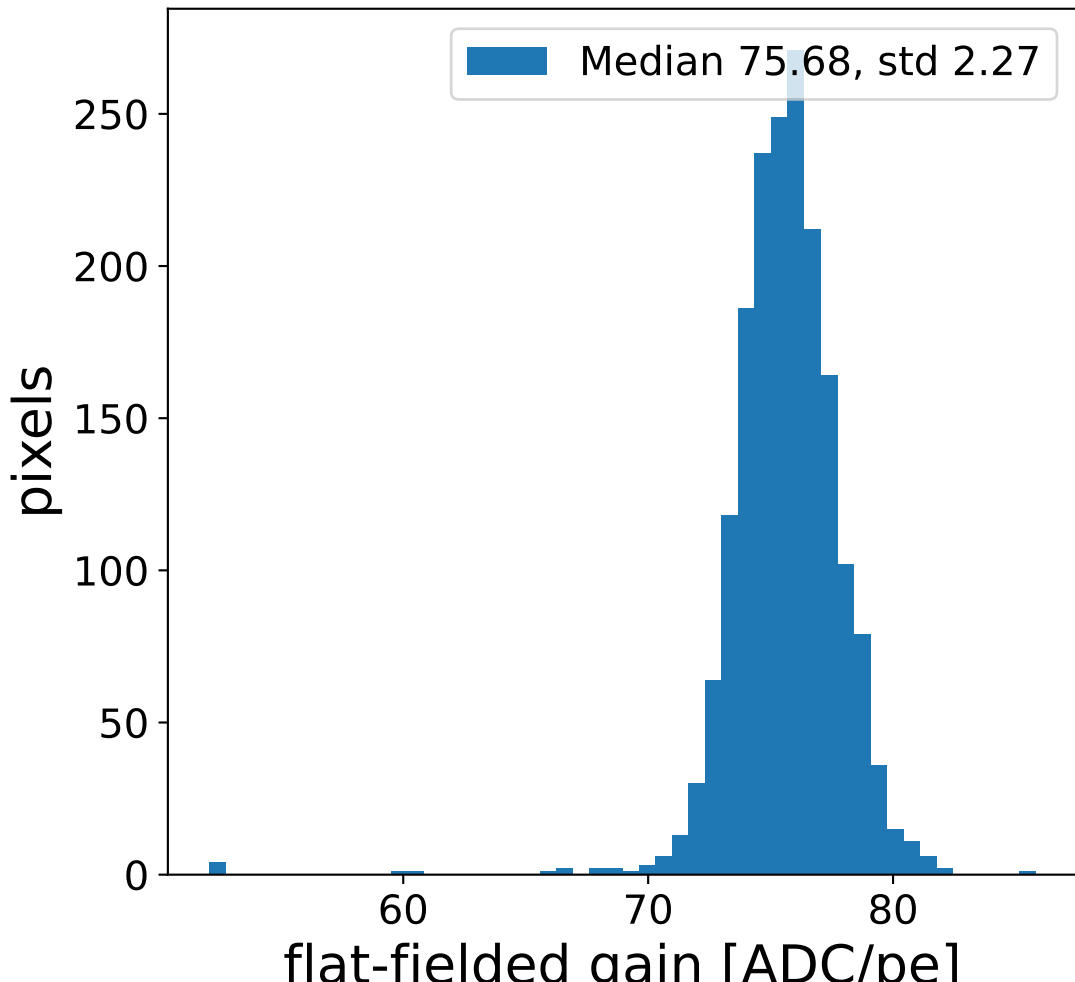

Run 22666, Cat-A calibration

Run 22666

Run 22666 channel: HG

FF sample of 10000 events

pedestal sample of 10000 events

flat-fielded gain [ADC/pe]

Run 22666 channel: LG

FF sample of 10000 events

pedestal sample of 10000 events

flat-fielded gain [ADC/pe]