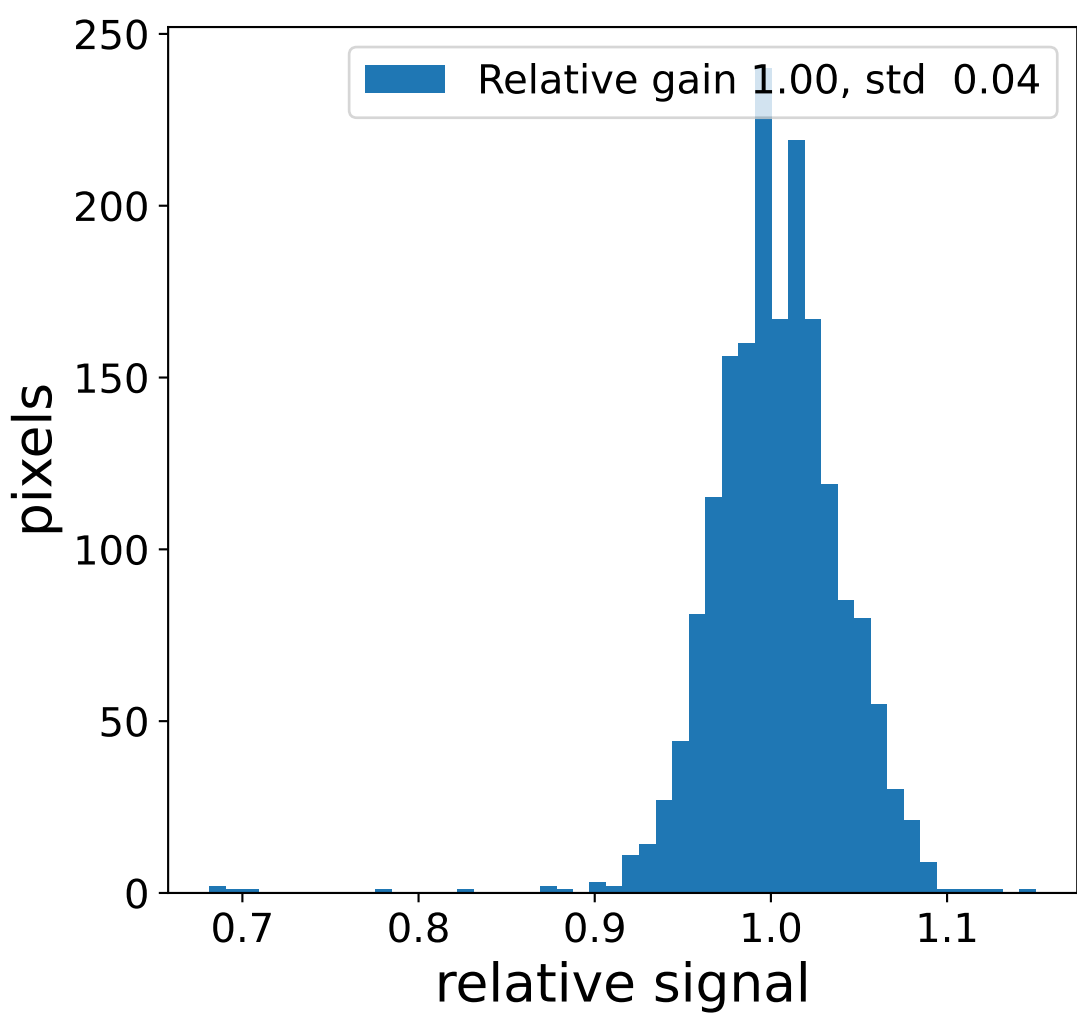

Run 22666, Cat-A calibration

Run 22666

Run 22666 channel: HG

FF sample of 10000 events

pedestal sample of 10000 events

flat-fielded gain [ADC/pe]

Run 22666 channel: LG

FF sample of 10000 events

pedestal sample of 10000 events

flat-fielded gain [ADC/pe]