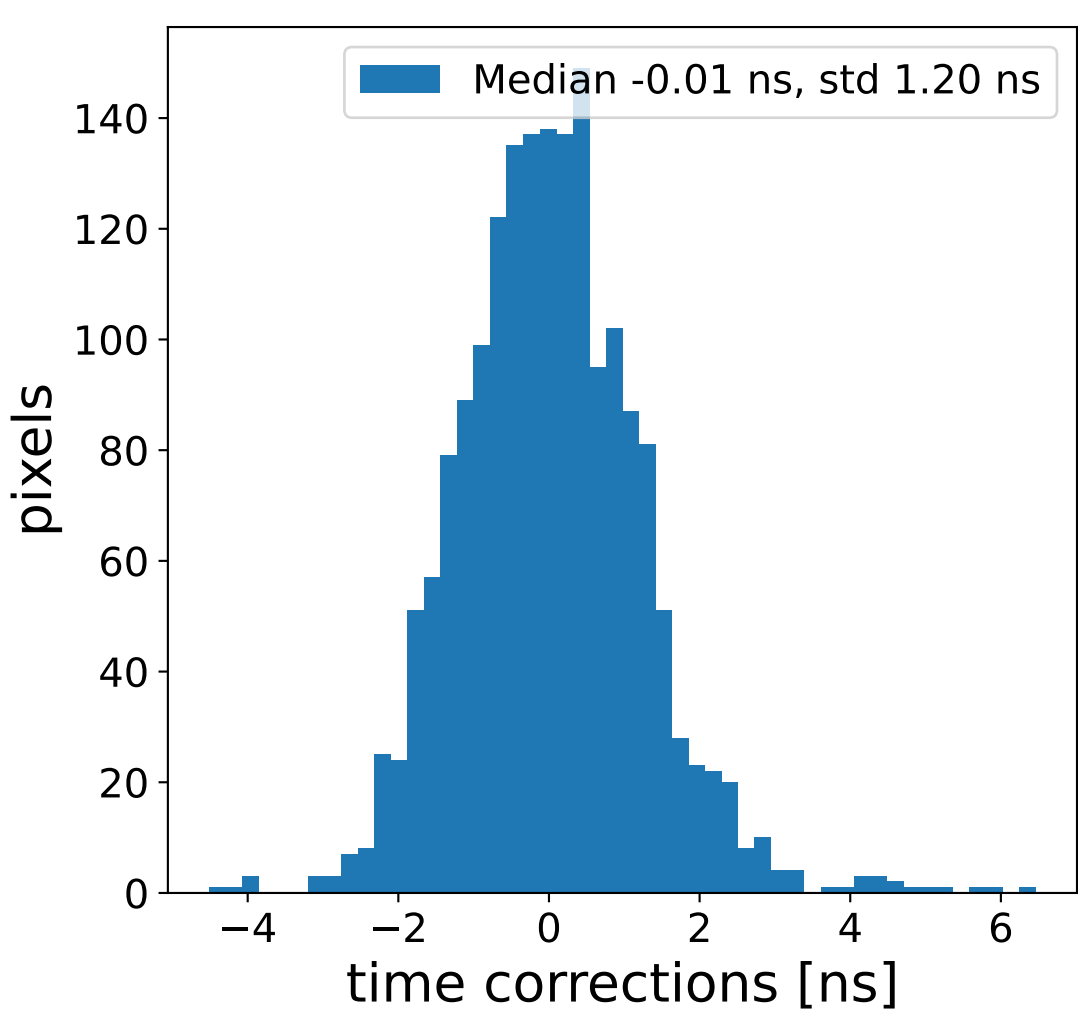

Run 22666, Cat-A calibration

Run 22666

Run 22666 channel: HG

FF sample of 10000 events

pedestal sample of 10000 events

flat-fielded gain [ADC/pe]

Run 22666 channel: LG

FF sample of 10000 events

pedestal sample of 10000 events

flat-fielded gain [ADC/pe]