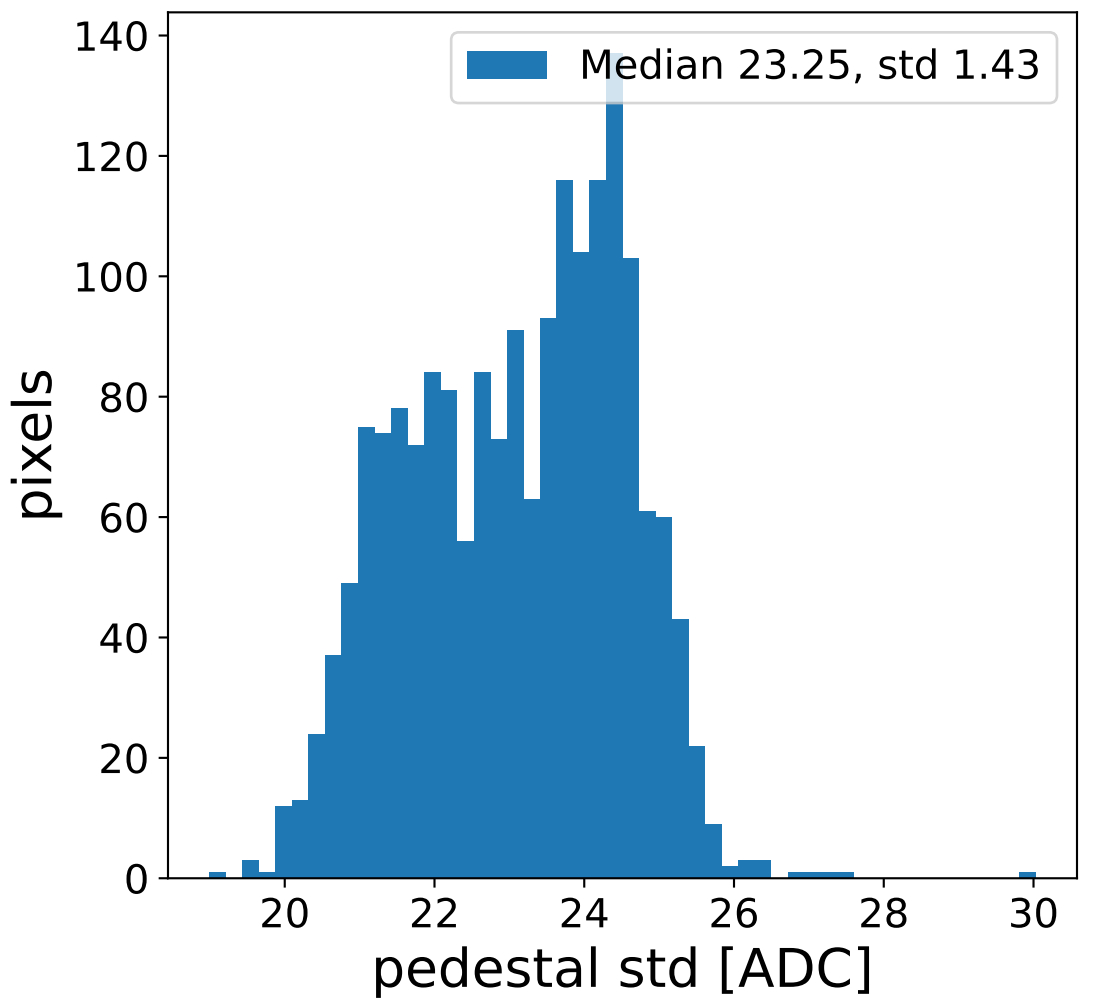

Run 22406, Cat-A calibration

Run 22406

Run 22406 channel: HG

FF sample of 10000 events

pedestal sample of 10000 events

flat-fielded gain [ADC/pe]

Run 22406 channel: LG

FF sample of 10000 events

pedestal sample of 10000 events

flat-fielded gain [ADC/pe]