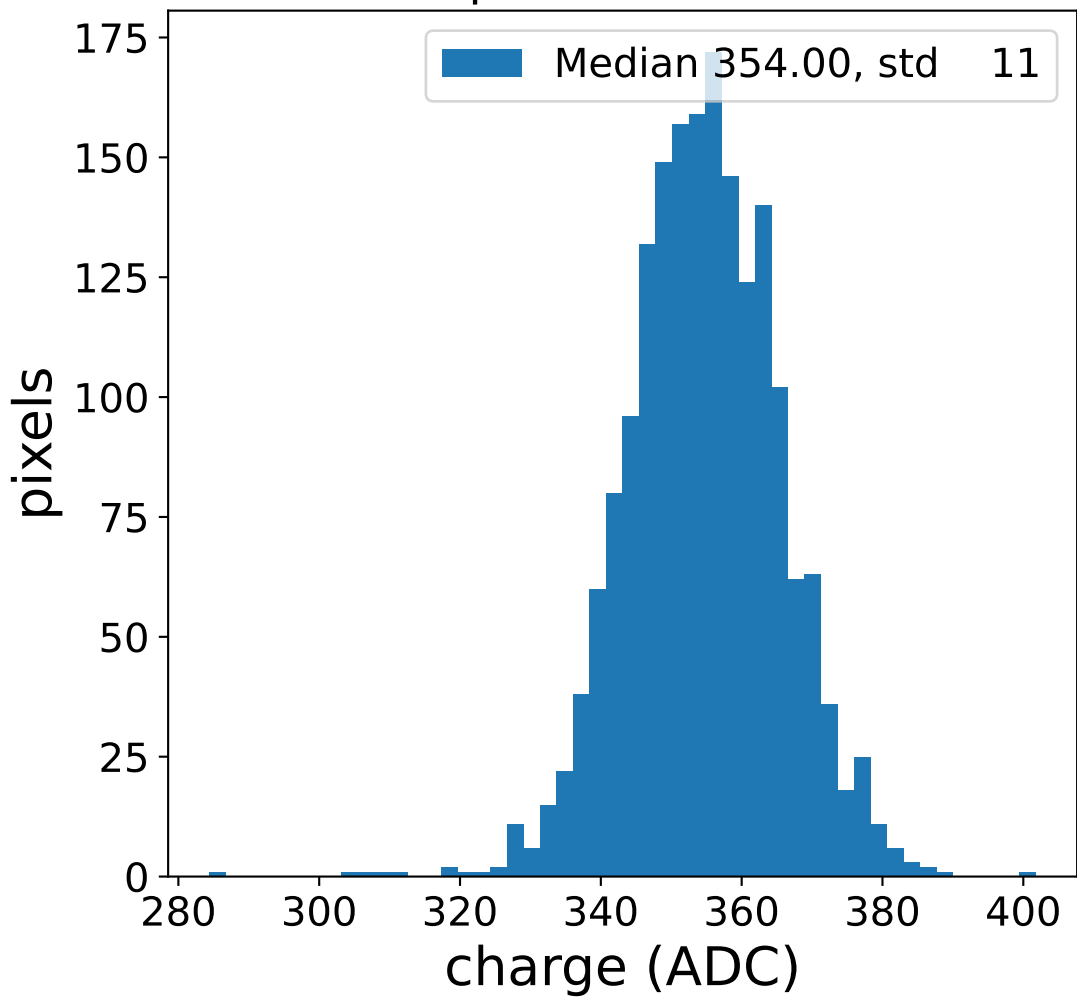

Run 22406, Cat-A calibration

Run 22406

Run 22406 channel: HG

FF sample of 10000 events

pedestal sample of 10000 events

flat-fielded gain [ADC/pe]

Run 22406 channel: LG

FF sample of 10000 events

pedestal sample of 10000 events

flat-fielded gain [ADC/pe]