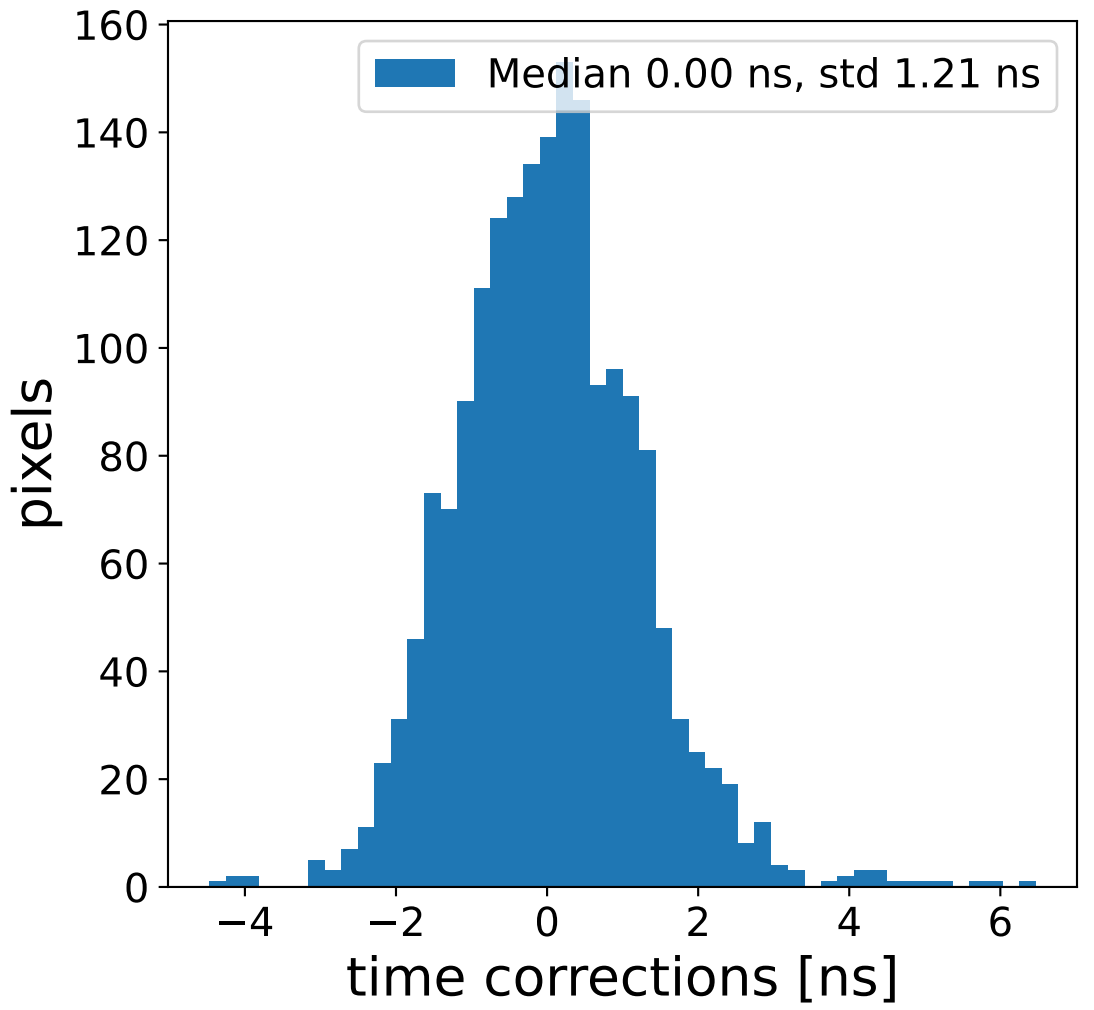

Run 22406, Cat-A calibration

Run 22406

Run 22406 channel: HG

FF sample of 10000 events

pedestal sample of 10000 events

flat-fielded gain [ADC/pe]

Run 22406 channel: LG

FF sample of 10000 events

pedestal sample of 10000 events

flat-fielded gain [ADC/pe]