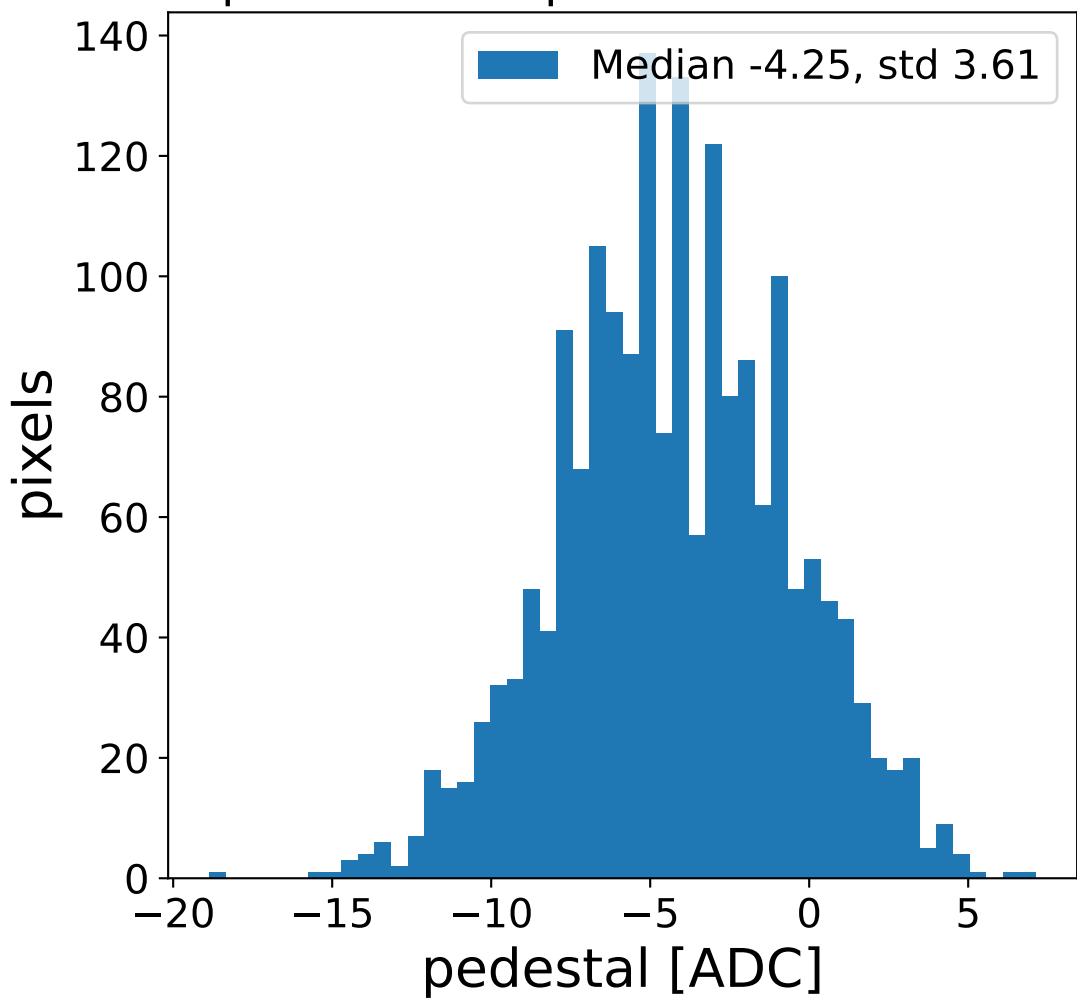

Run 22406, Cat-A calibration

Run 22406

Run 22406 channel: HG

FF sample of 10000 events

pedestal sample of 10000 events

flat-fielded gain [ADC/pe]

Run 22406 channel: LG

FF sample of 10000 events

pedestal sample of 10000 events

flat-fielded gain [ADC/pe]