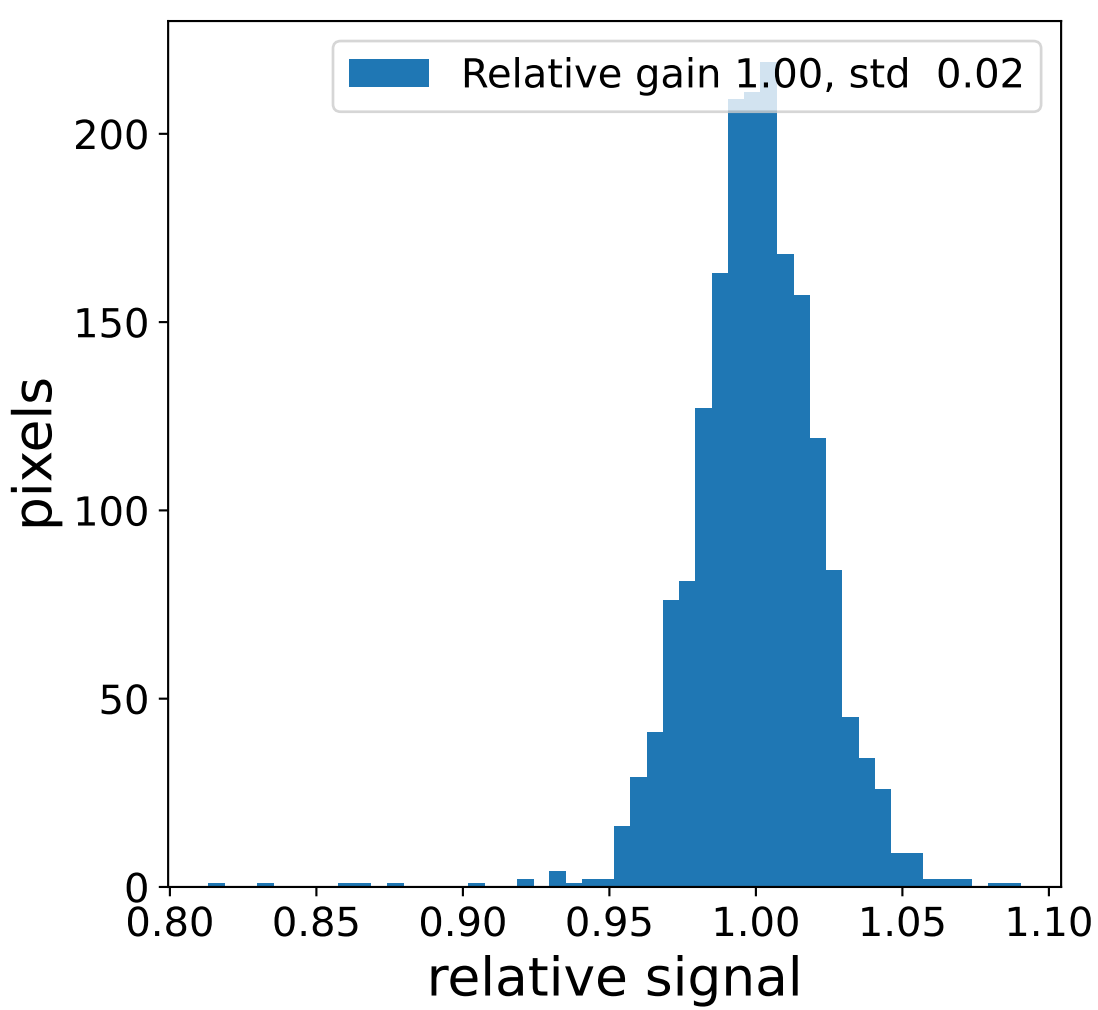

Run 22406, Cat-A calibration

Run 22406

Run 22406 channel: HG

FF sample of 10000 events

pedestal sample of 10000 events

flat-fielded gain [ADC/pe]

Run 22406 channel: LG

FF sample of 10000 events

pedestal sample of 10000 events

flat-fielded gain [ADC/pe]