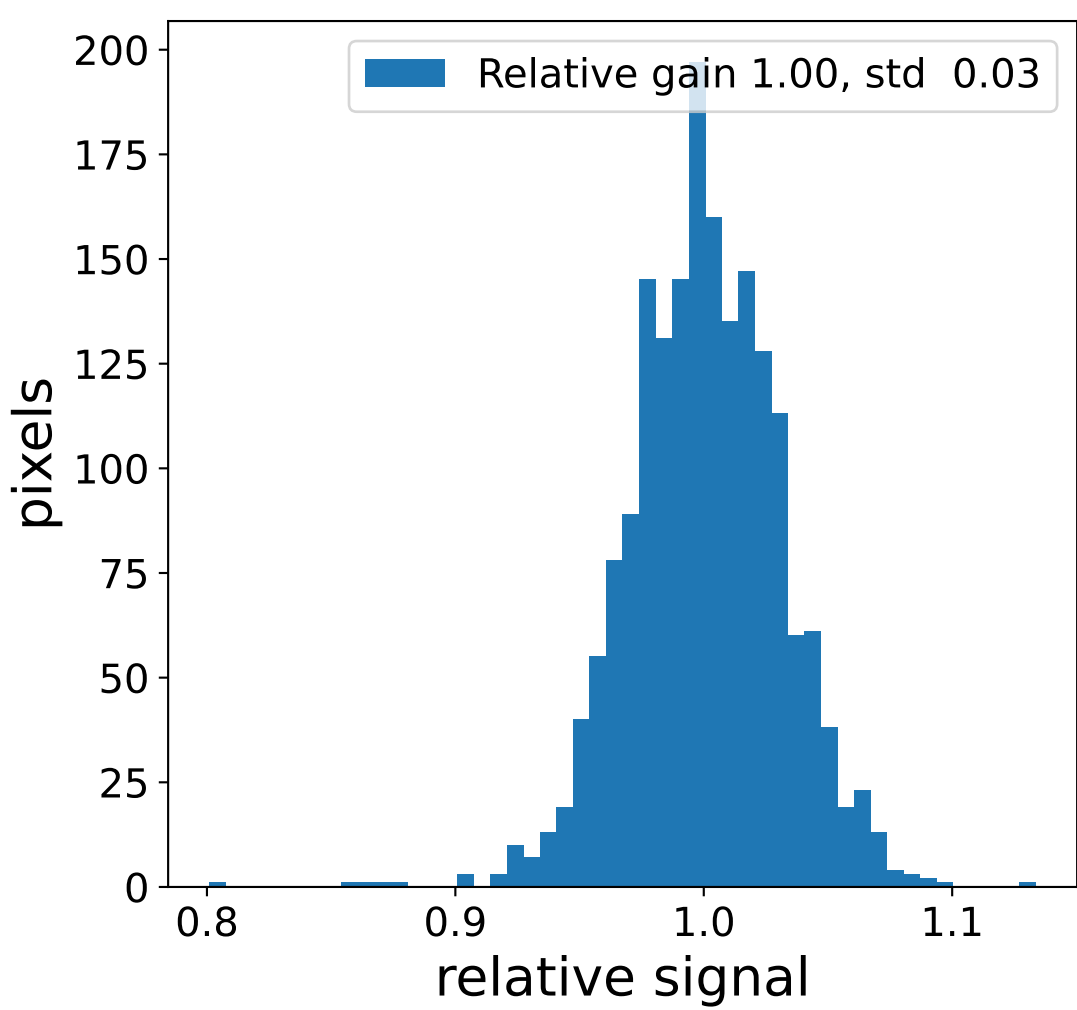

Run 22406, Cat-A calibration

Run 22406

Run 22406 channel: HG

FF sample of 10000 events

pedestal sample of 10000 events

flat-fielded gain [ADC/pe]

Run 22406 channel: LG

FF sample of 10000 events

pedestal sample of 10000 events

flat-fielded gain [ADC/pe]