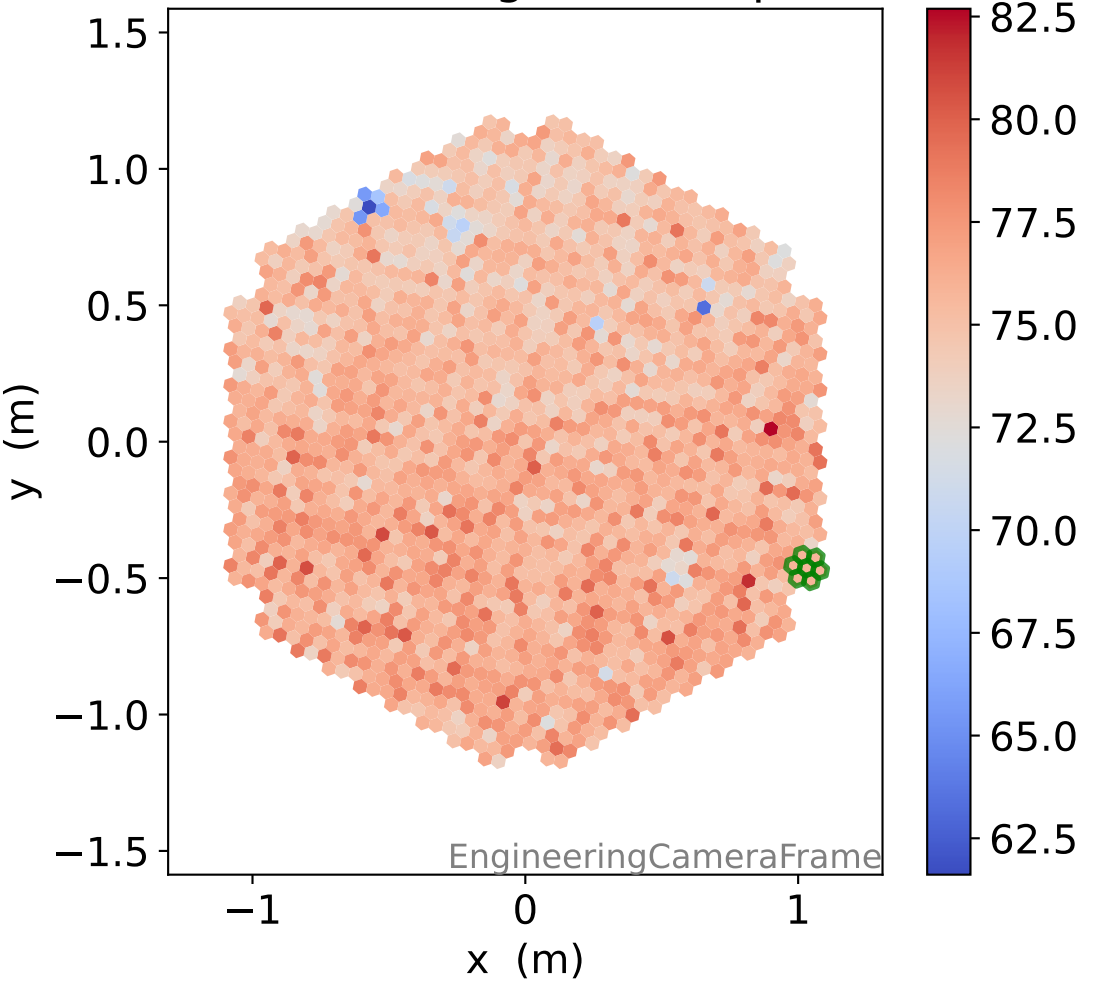

Run 22406, Cat-A calibration

Run 22406

Run 22406 channel: HG

FF sample of 10000 events

pedestal sample of 10000 events

flat-fielded gain [ADC/pe]

Run 22406 channel: LG

FF sample of 10000 events

pedestal sample of 10000 events

flat-fielded gain [ADC/pe]