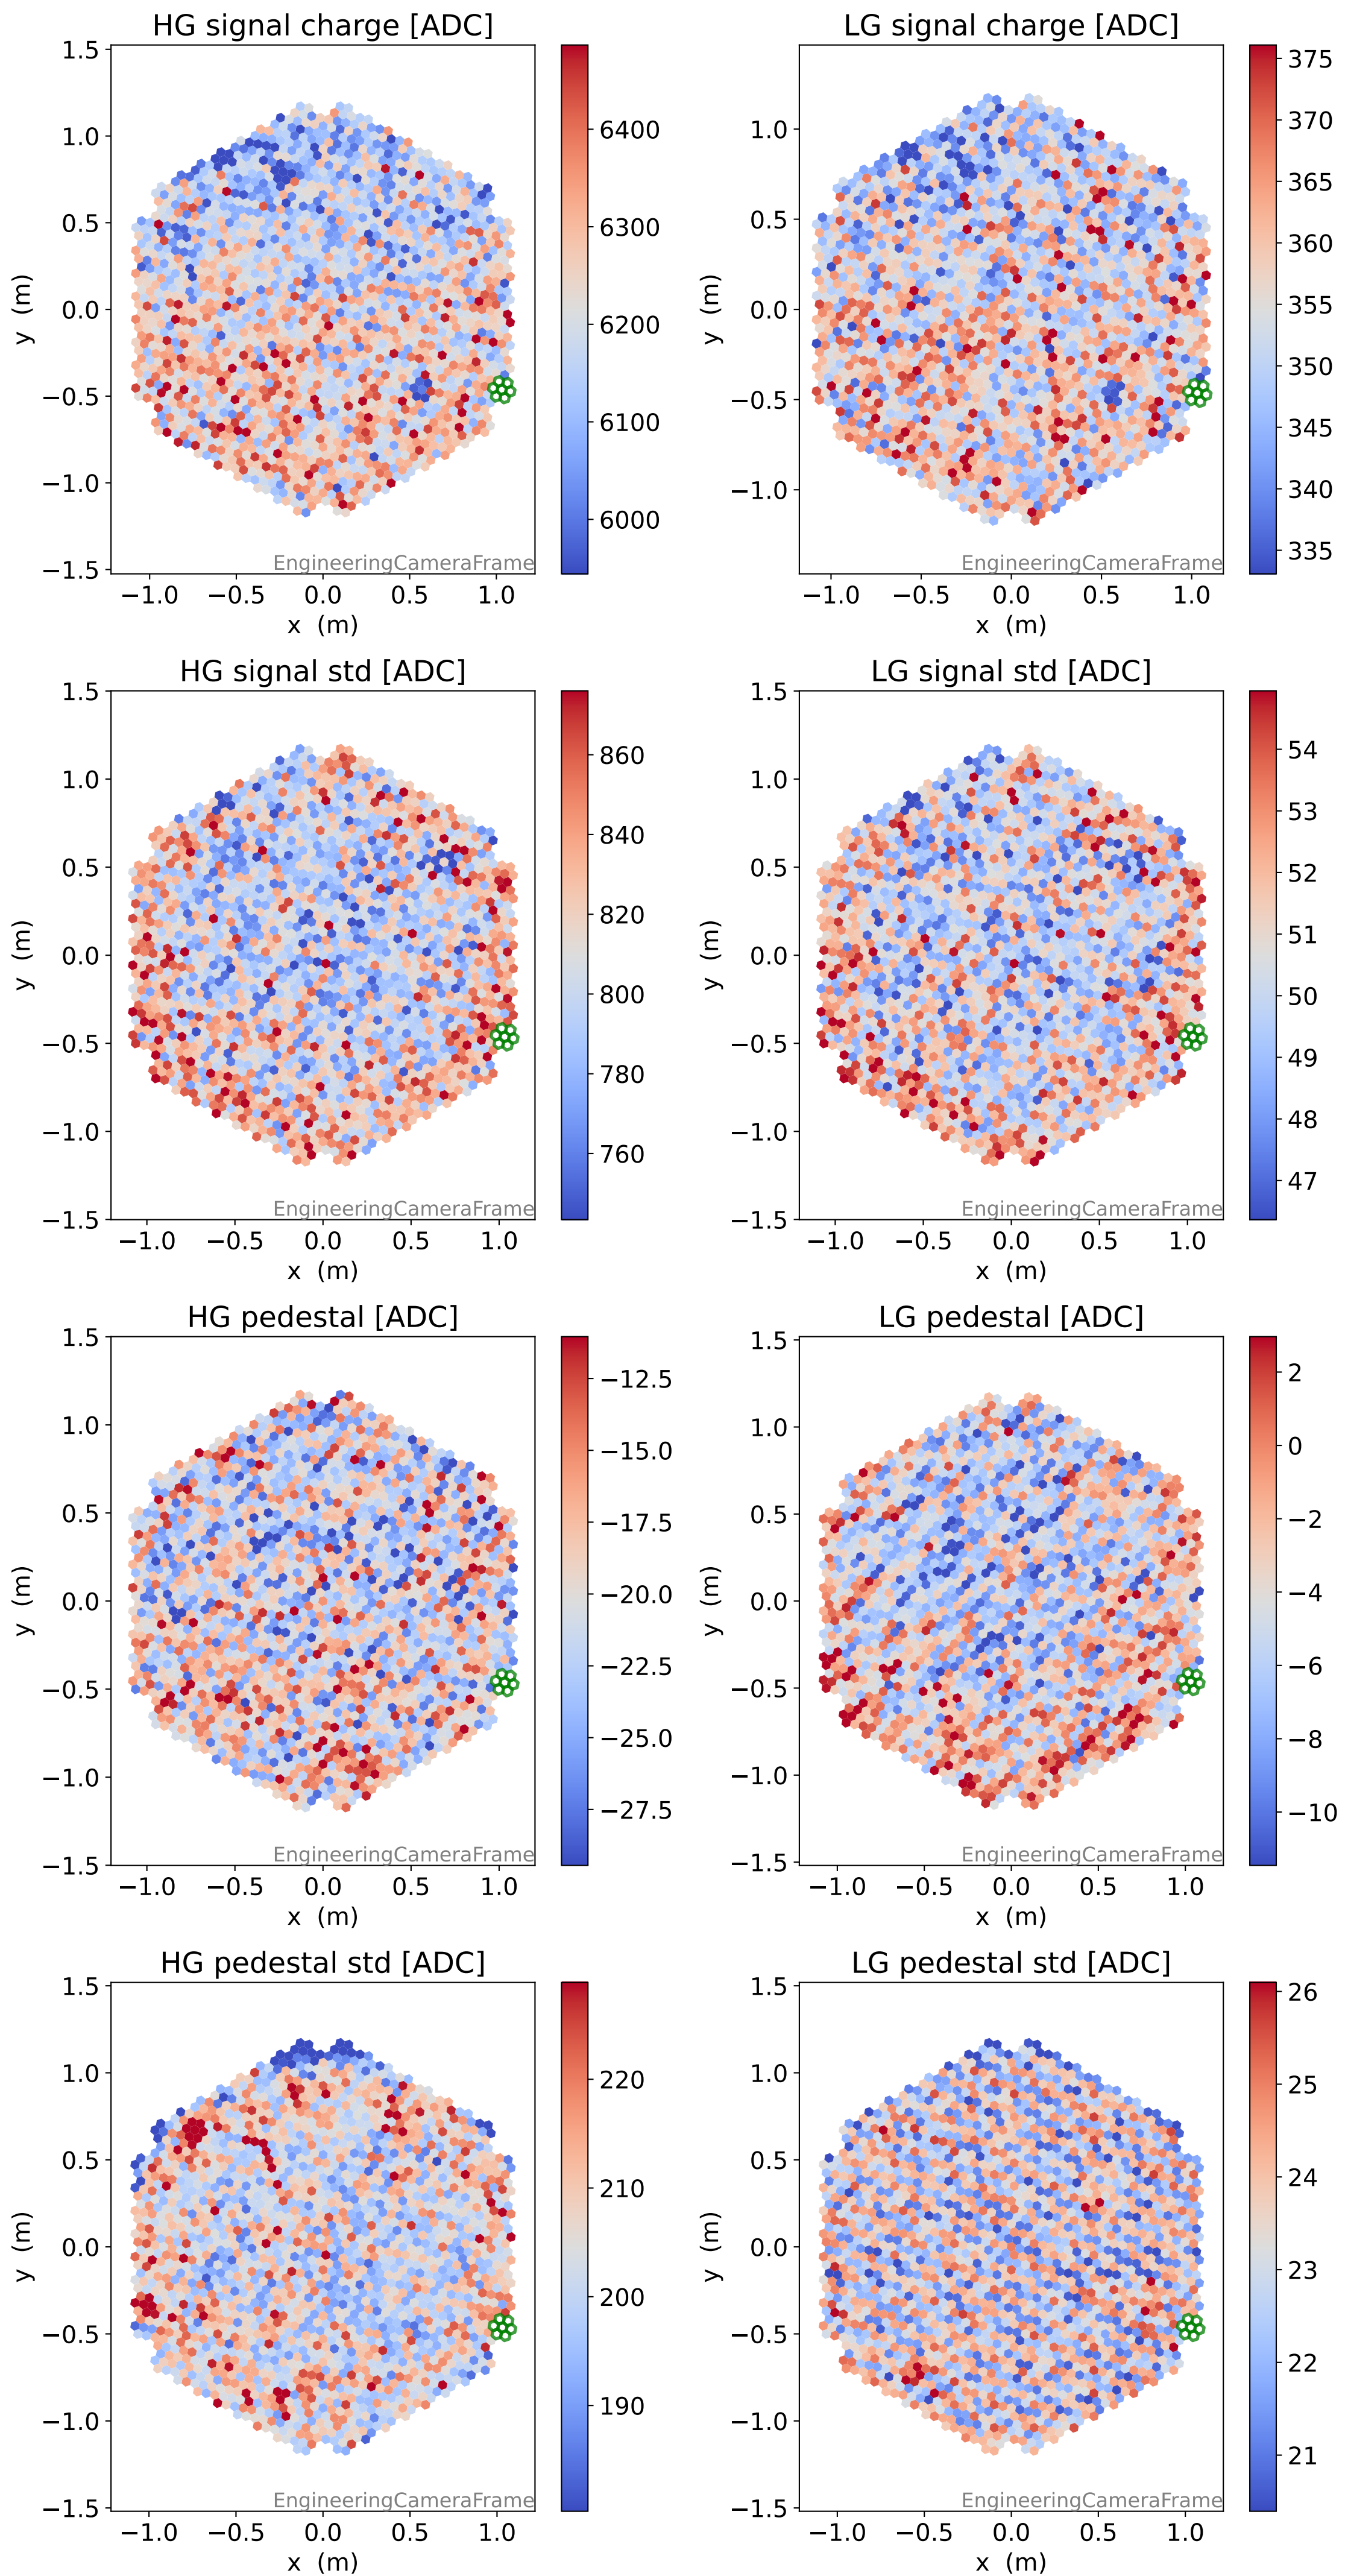

Run 22406, Cat-A calibration

Run 22406

Run 22406 channel: HG

FF sample of 10000 events

pedestal sample of 10000 events

flat-fielded gain [ADC/pe]

Run 22406 channel: LG

FF sample of 10000 events

pedestal sample of 10000 events

flat-fielded gain [ADC/pe]