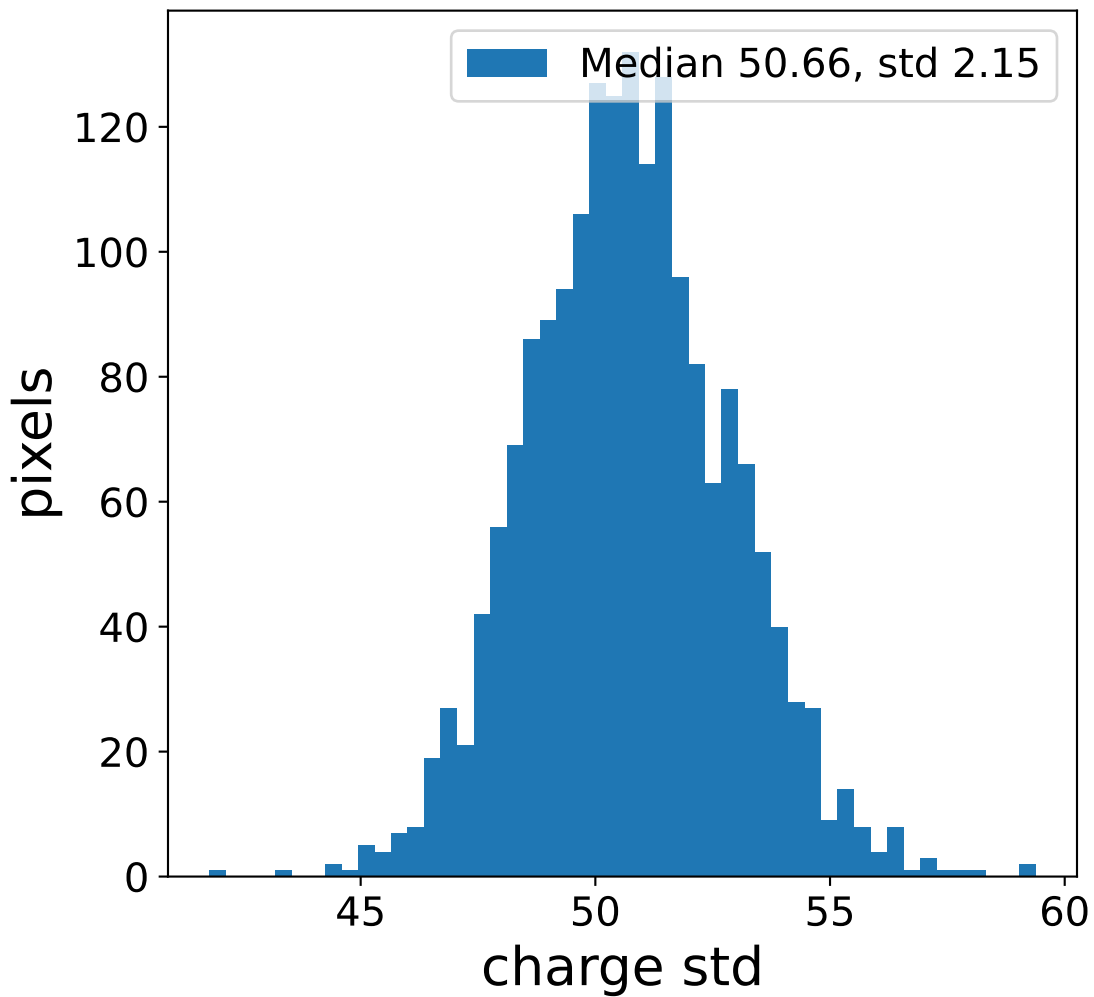

Run 22406, Cat-A calibration

Run 22406

Run 22406 channel: HG

FF sample of 10000 events

pedestal sample of 10000 events

flat-fielded gain [ADC/pe]

Run 22406 channel: LG

FF sample of 10000 events

pedestal sample of 10000 events

flat-fielded gain [ADC/pe]