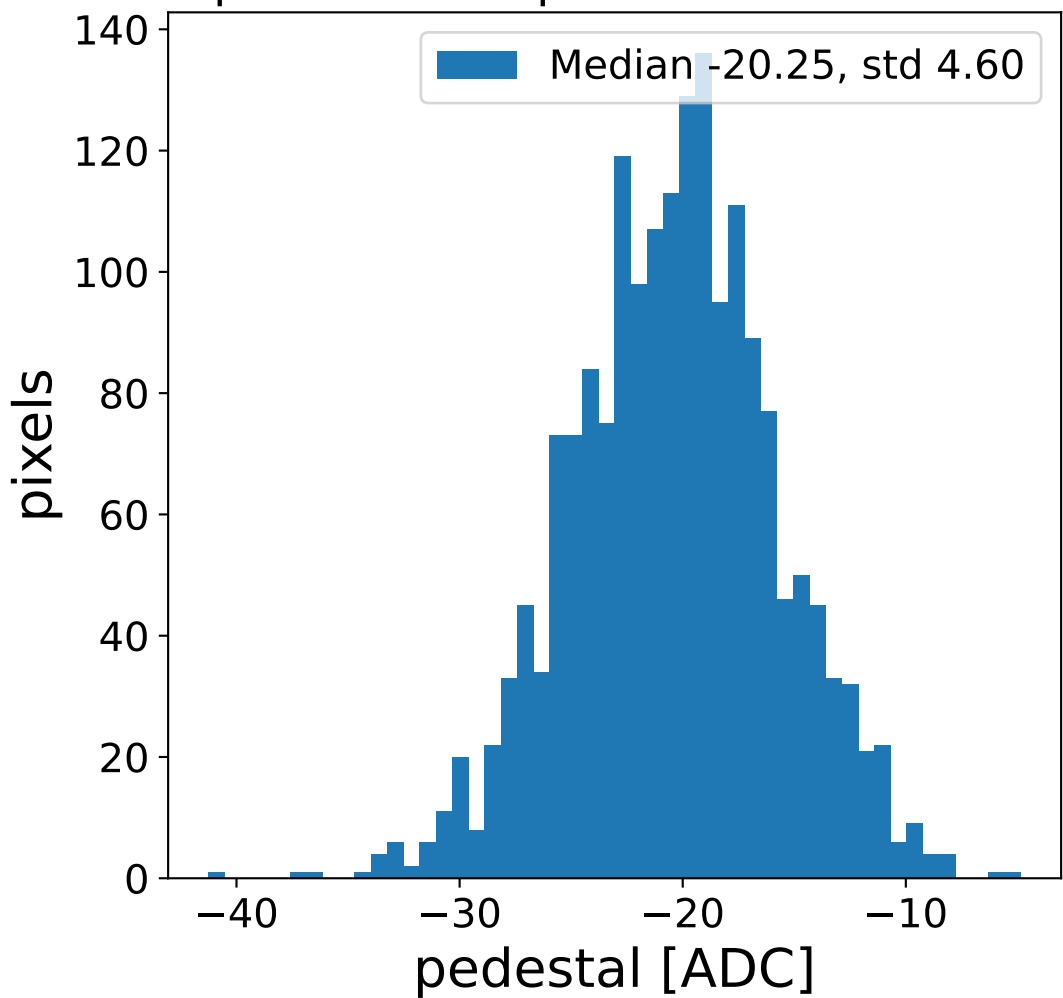

Run 22406, Cat-A calibration

Run 22406

Run 22406 channel: HG

FF sample of 10000 events

pedestal sample of 10000 events

flat-fielded gain [ADC/pe]

Run 22406 channel: LG

FF sample of 10000 events

pedestal sample of 10000 events

flat-fielded gain [ADC/pe]