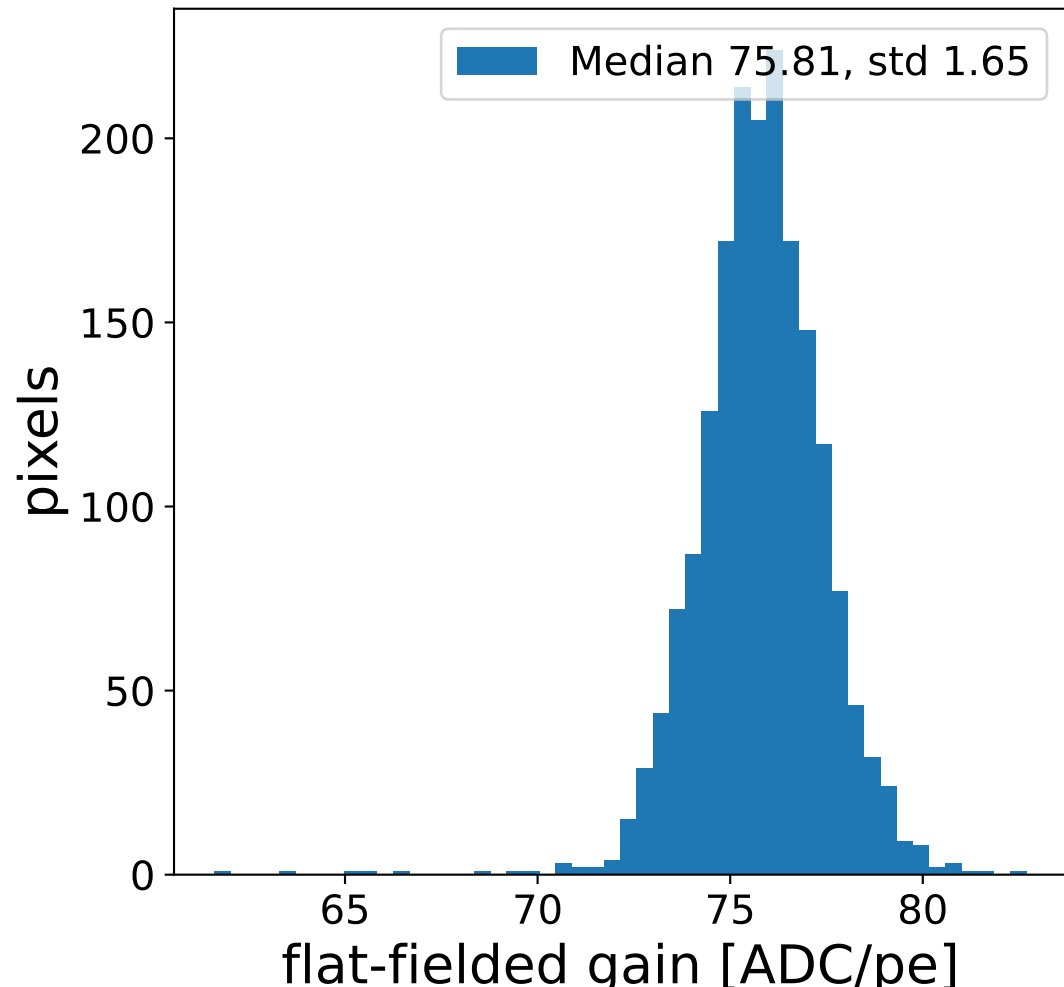

Run 22406, Cat-A calibration

Run 22406

Run 22406 channel: HG

FF sample of 10000 events

pedestal sample of 10000 events

flat-fielded gain [ADC/pe]

Run 22406 channel: LG

FF sample of 10000 events

pedestal sample of 10000 events

flat-fielded gain [ADC/pe]