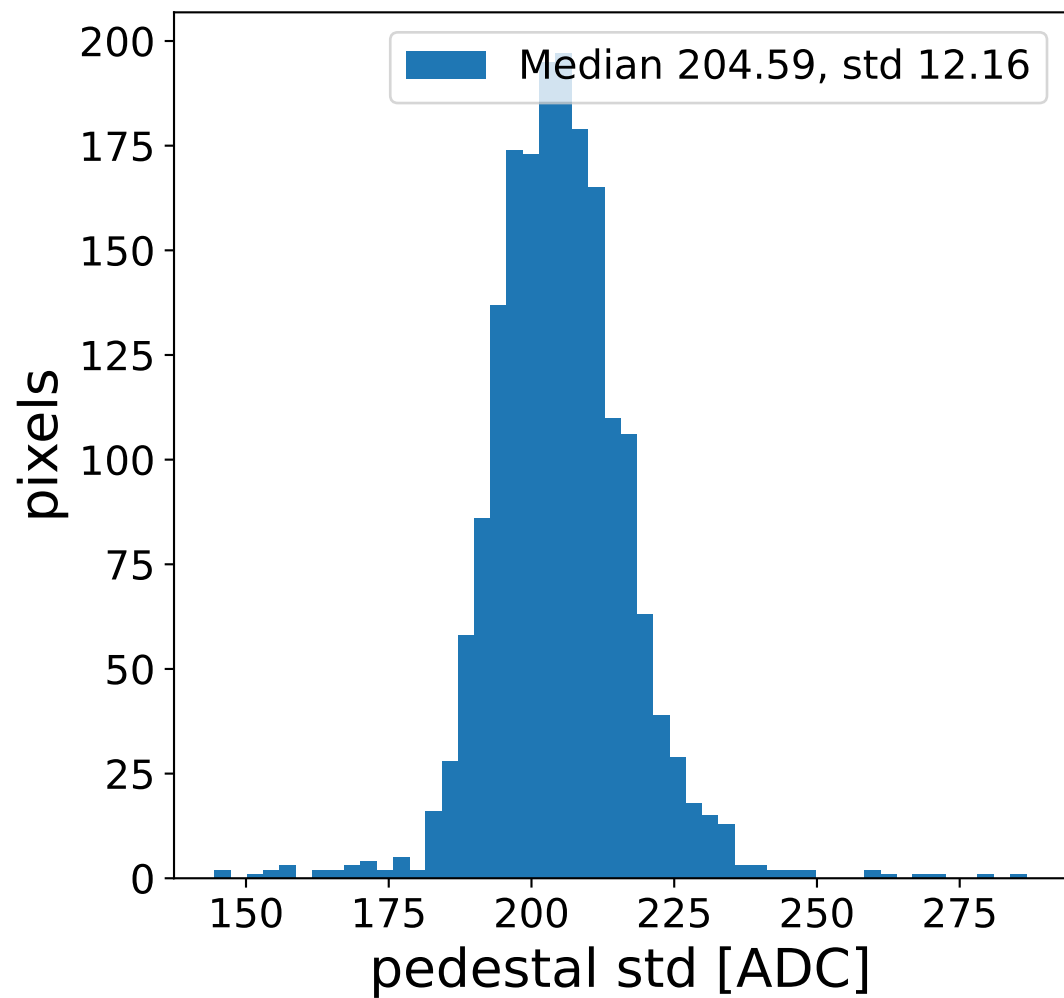

Run 22406, Cat-A calibration

Run 22406

Run 22406 channel: HG

FF sample of 10000 events

pedestal sample of 10000 events

flat-fielded gain [ADC/pe]

Run 22406 channel: LG

FF sample of 10000 events

pedestal sample of 10000 events

flat-fielded gain [ADC/pe]