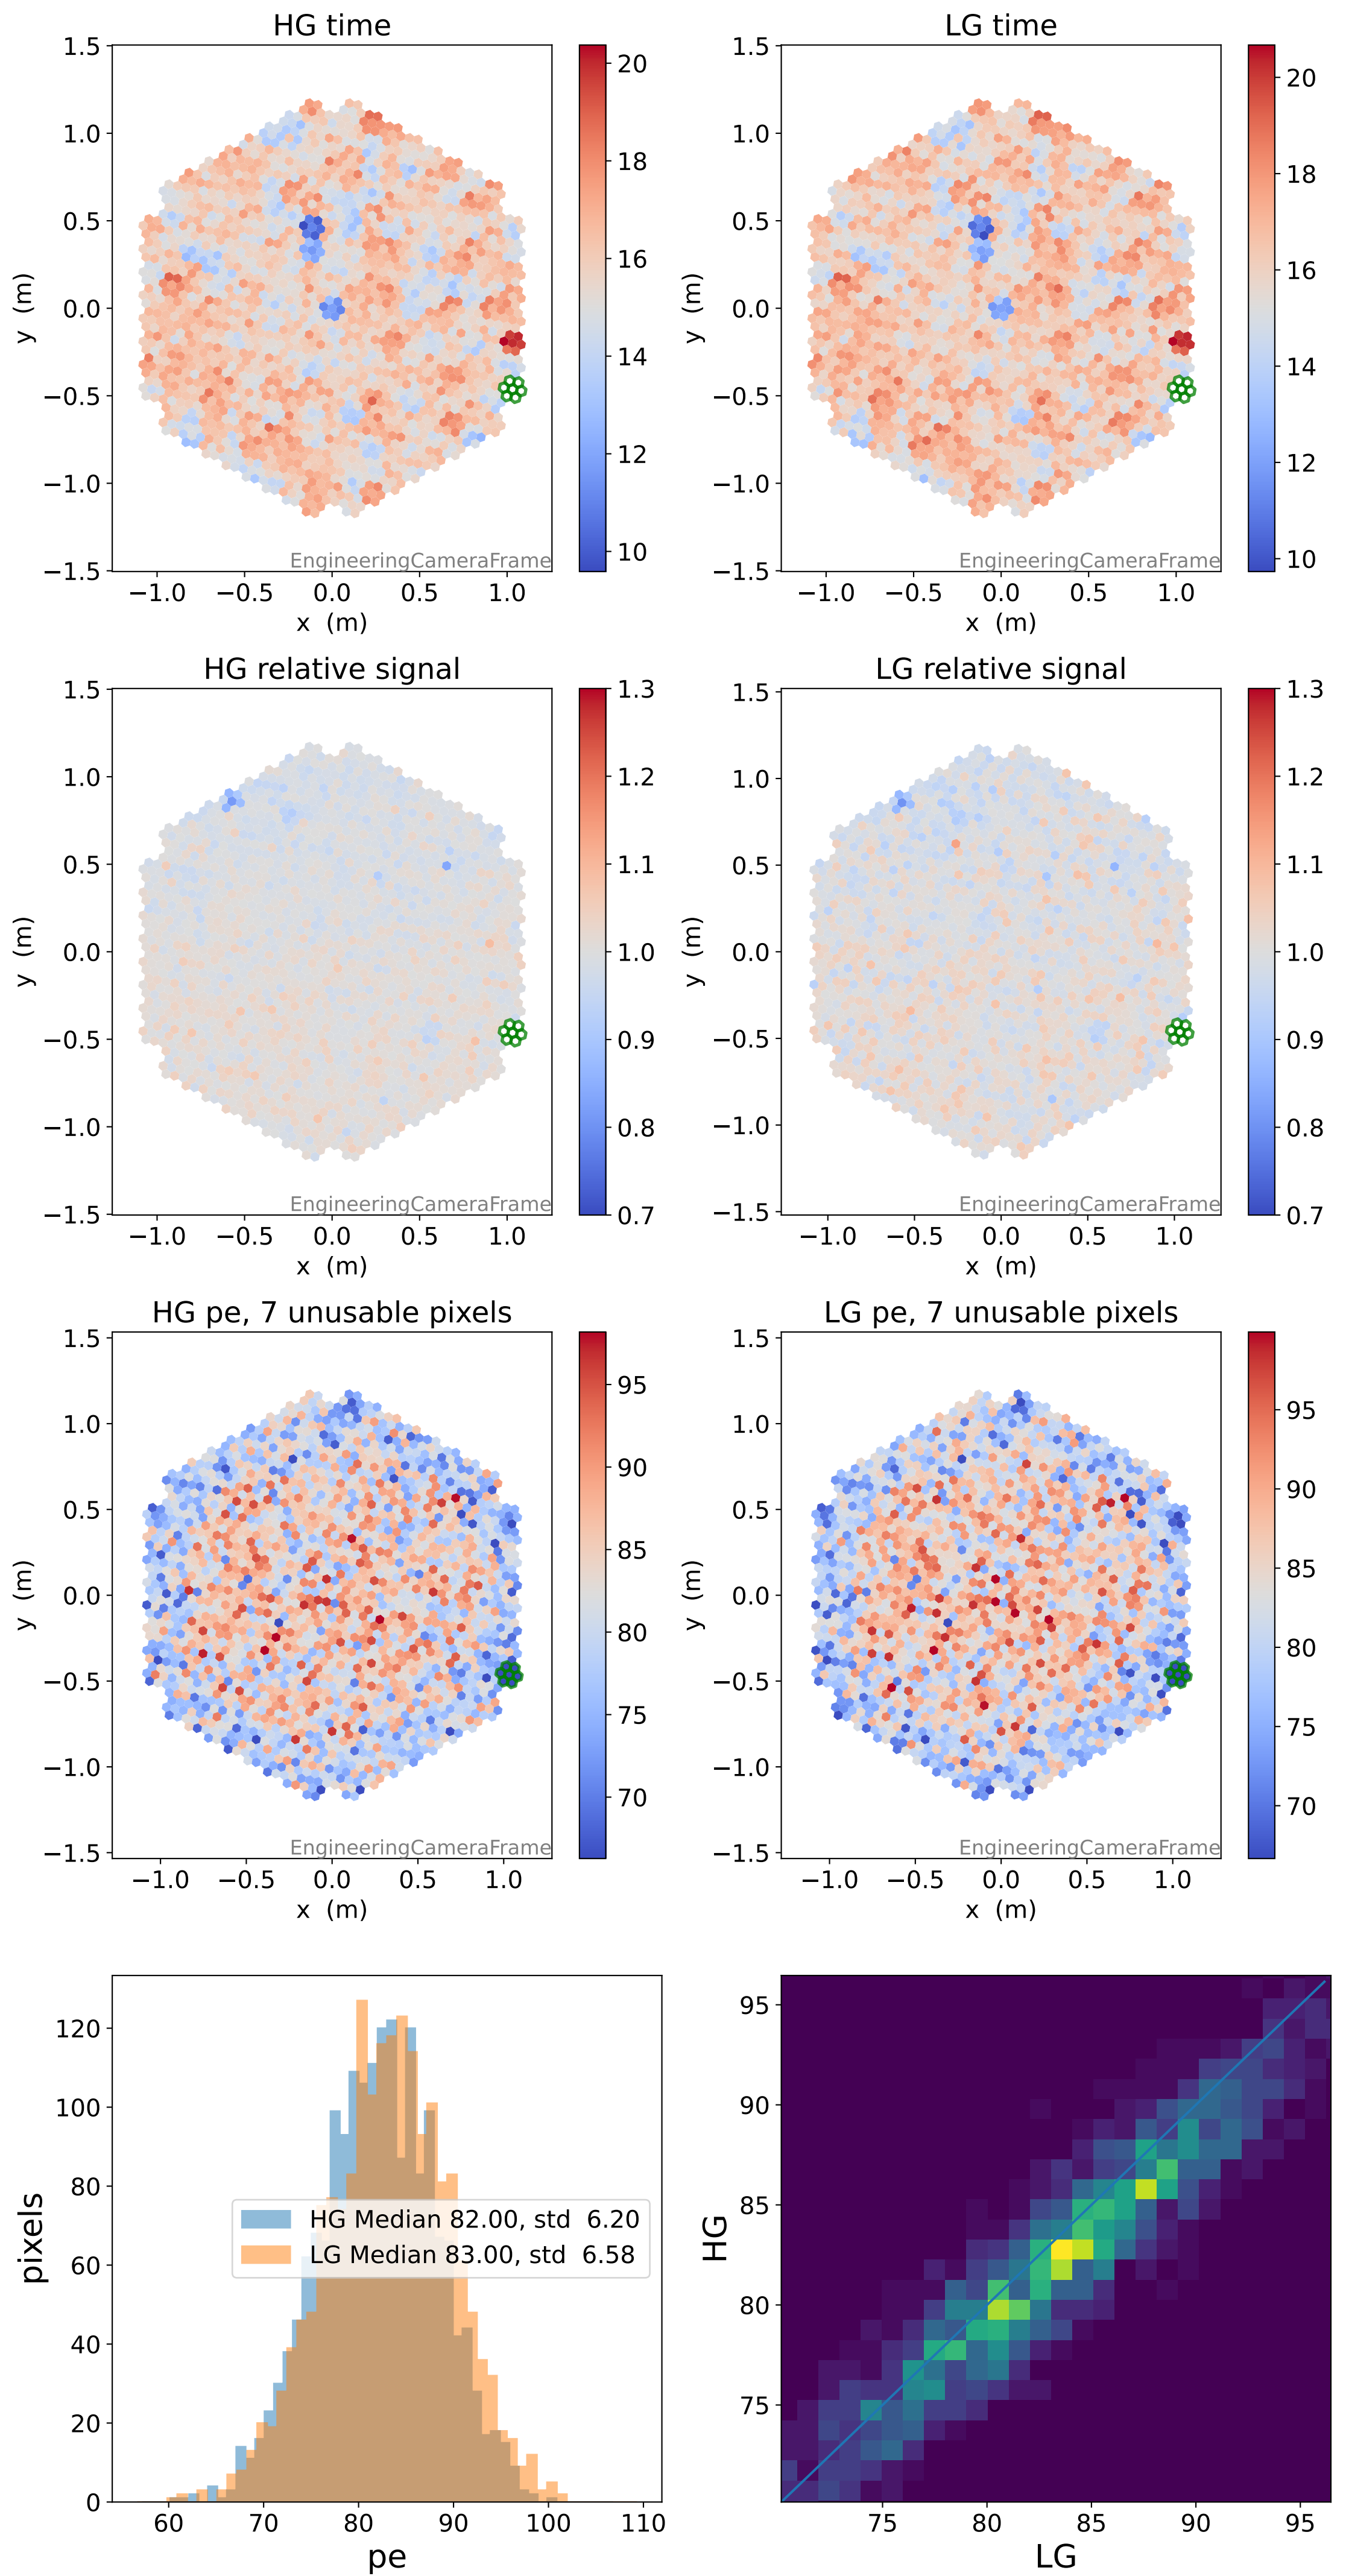

Run 22406, Cat-A calibration

Run 22406

Run 22406 channel: HG

FF sample of 10000 events

pedestal sample of 10000 events

flat-fielded gain [ADC/pe]

Run 22406 channel: LG

FF sample of 10000 events

pedestal sample of 10000 events

flat-fielded gain [ADC/pe]