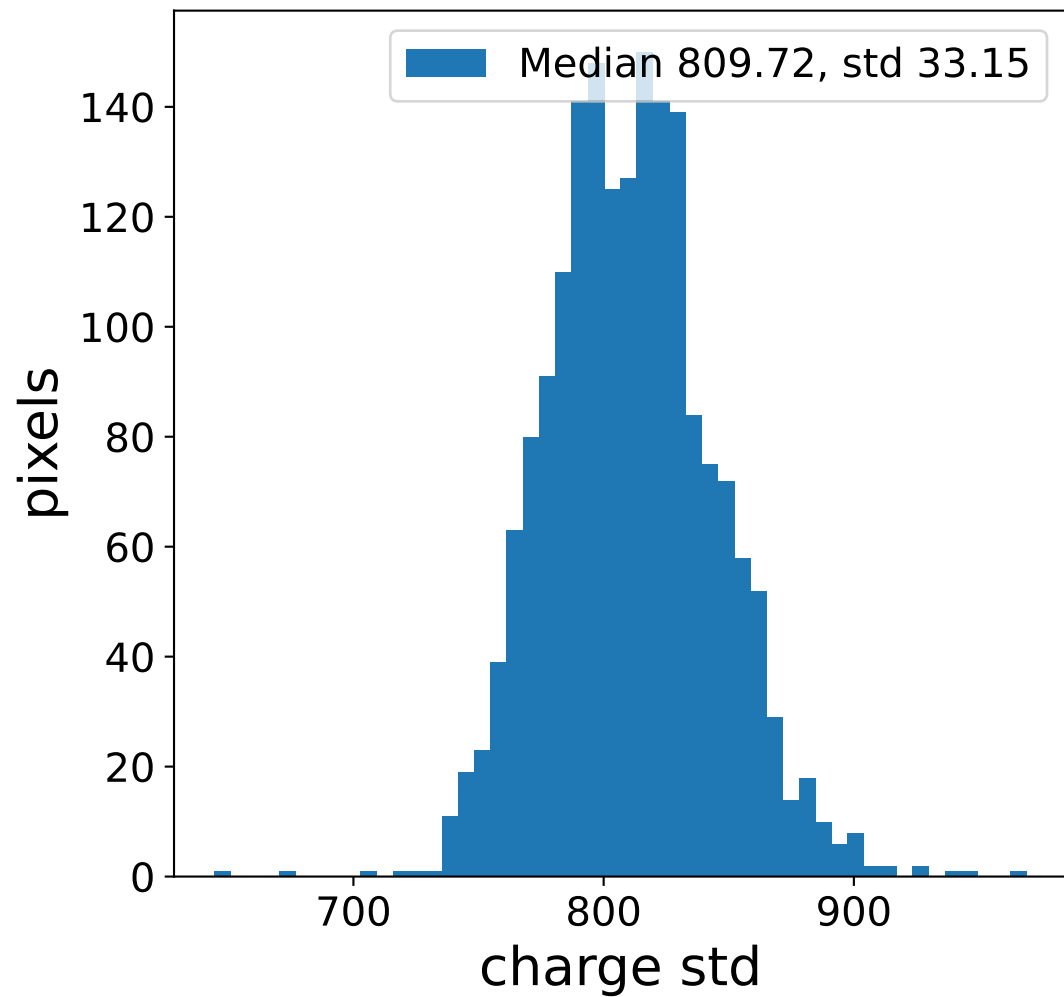

Run 22406, Cat-A calibration

Run 22406

Run 22406 channel: HG

FF sample of 10000 events

pedestal sample of 10000 events

flat-fielded gain [ADC/pe]

Run 22406 channel: LG

FF sample of 10000 events

pedestal sample of 10000 events

flat-fielded gain [ADC/pe]