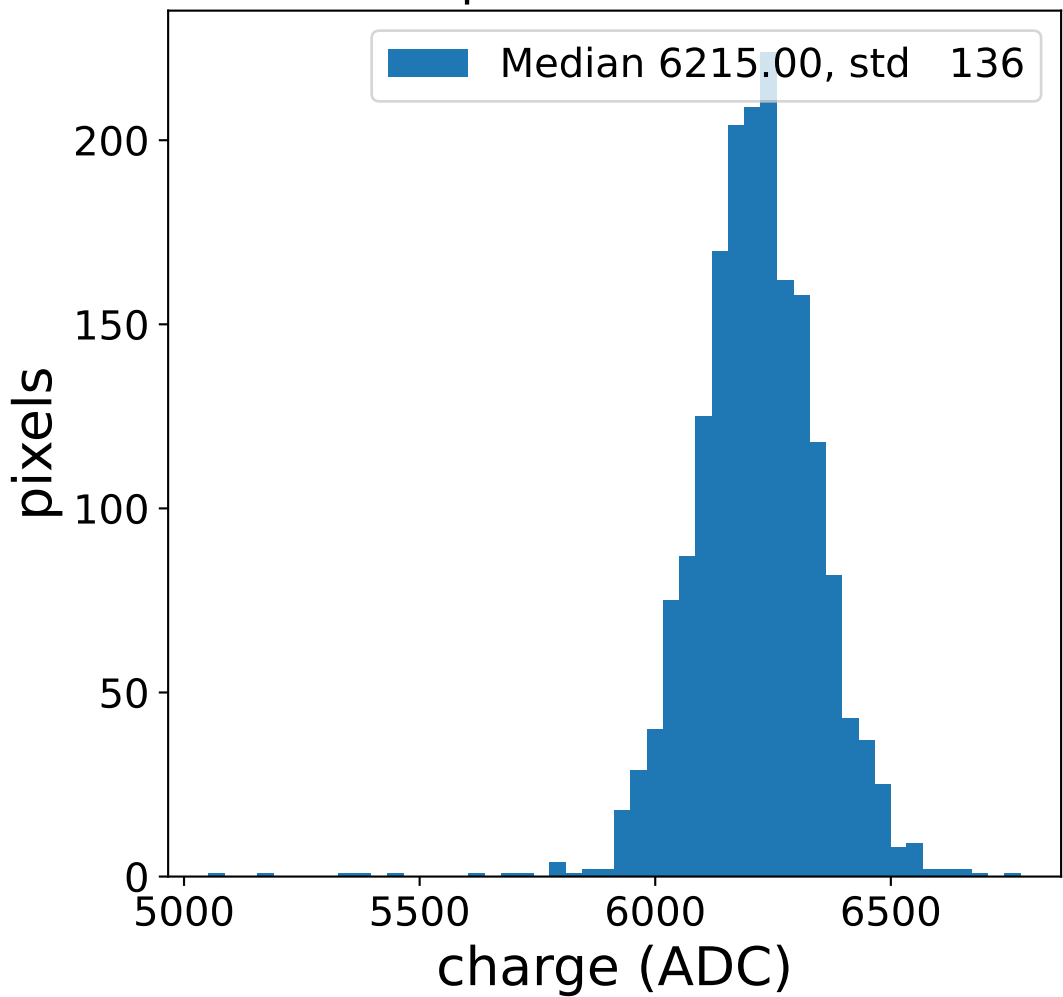

Run 22406, Cat-A calibration

Run 22406

Run 22406 channel: HG

FF sample of 10000 events

pedestal sample of 10000 events

flat-fielded gain [ADC/pe]

Run 22406 channel: LG

FF sample of 10000 events

pedestal sample of 10000 events

flat-fielded gain [ADC/pe]