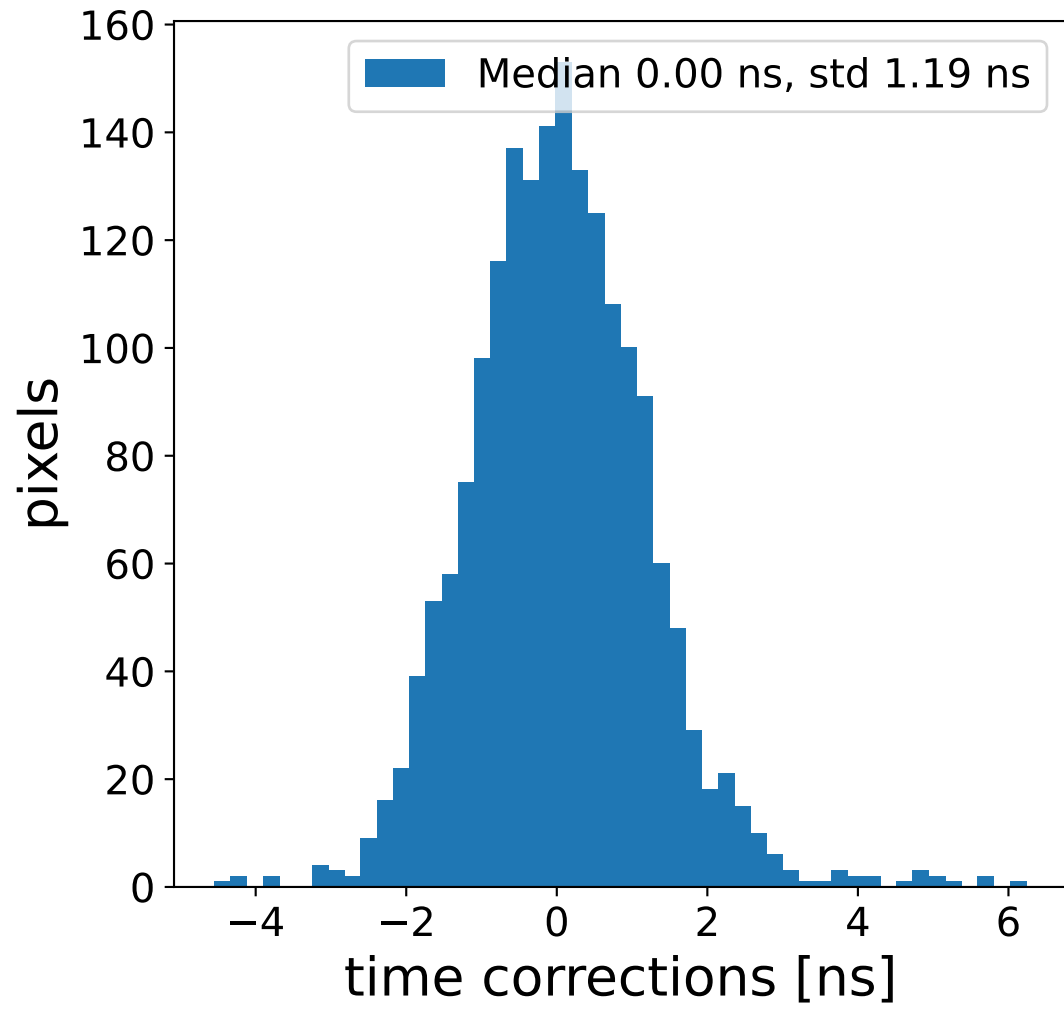

Run 22406, Cat-A calibration

Run 22406

Run 22406 channel: HG

FF sample of 10000 events

pedestal sample of 10000 events

flat-fielded gain [ADC/pe]

Run 22406 channel: LG

FF sample of 10000 events

pedestal sample of 10000 events

flat-fielded gain [ADC/pe]