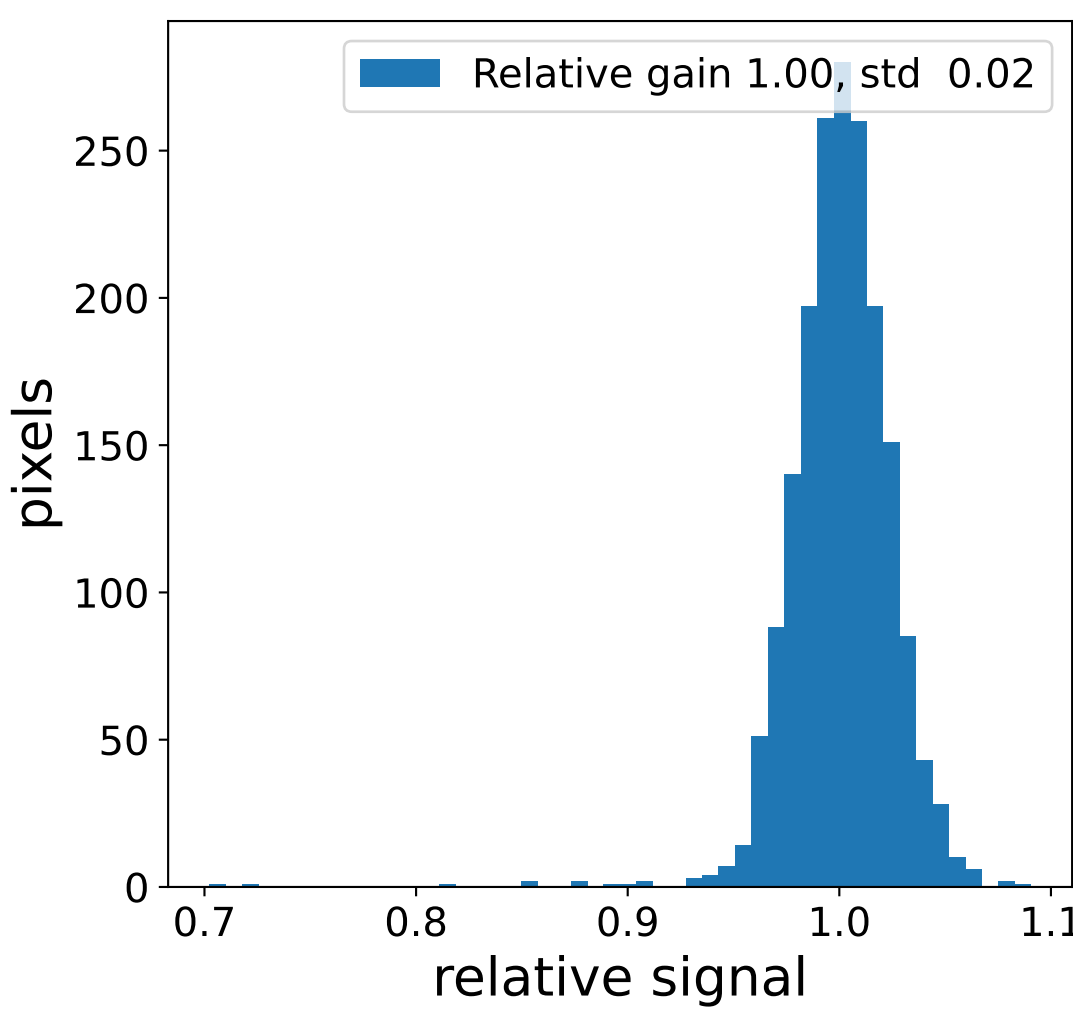

Run 22374, Cat-A calibration

Run 22374

Run 22374 channel: HG

FF sample of 10000 events

pedestal sample of 10000 events

flat-fielded gain [ADC/pe]

Run 22374 channel: LG

FF sample of 10000 events

pedestal sample of 10000 events

flat-fielded gain [ADC/pe]