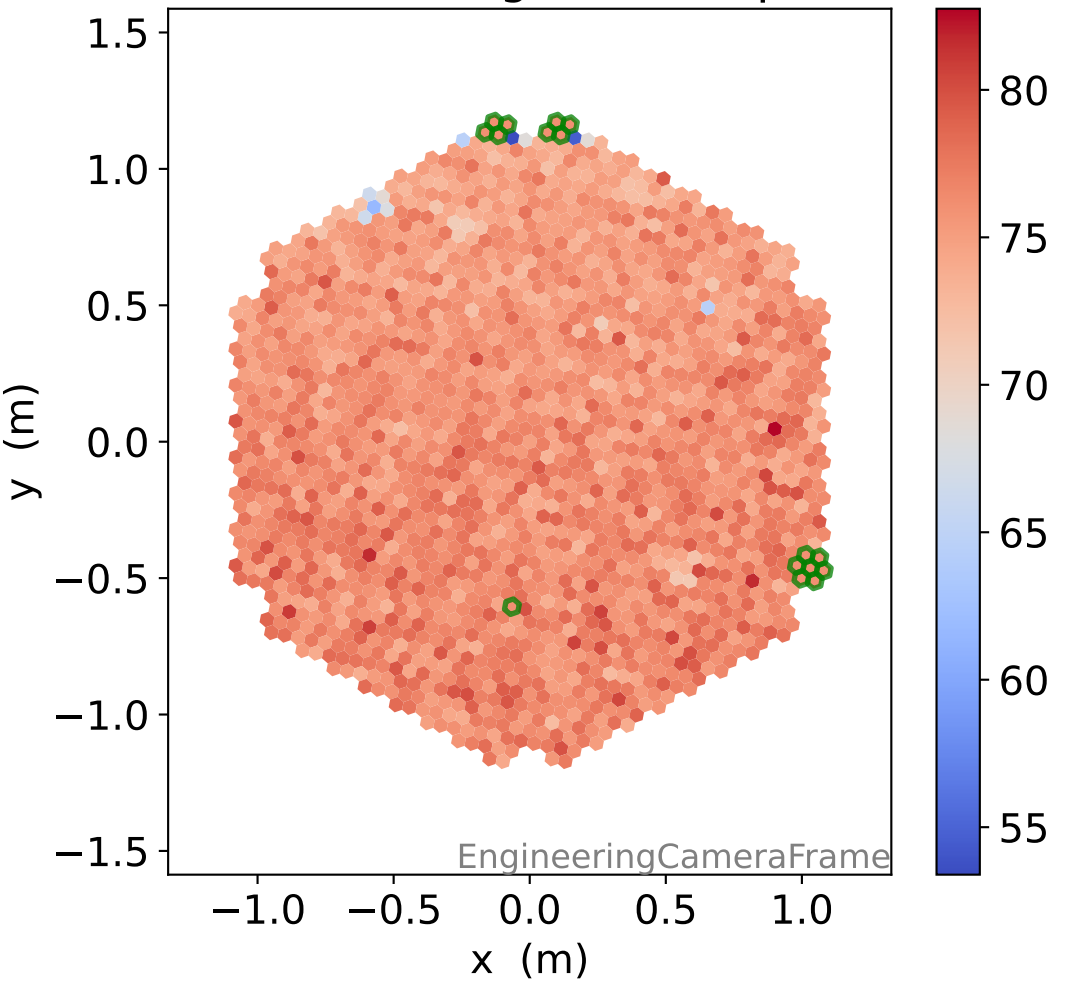

Run 22374, Cat-A calibration

Run 22374

Run 22374 channel: HG

FF sample of 10000 events

pedestal sample of 10000 events

flat-fielded gain [ADC/pe]

Run 22374 channel: LG

FF sample of 10000 events

pedestal sample of 10000 events

flat-fielded gain [ADC/pe]