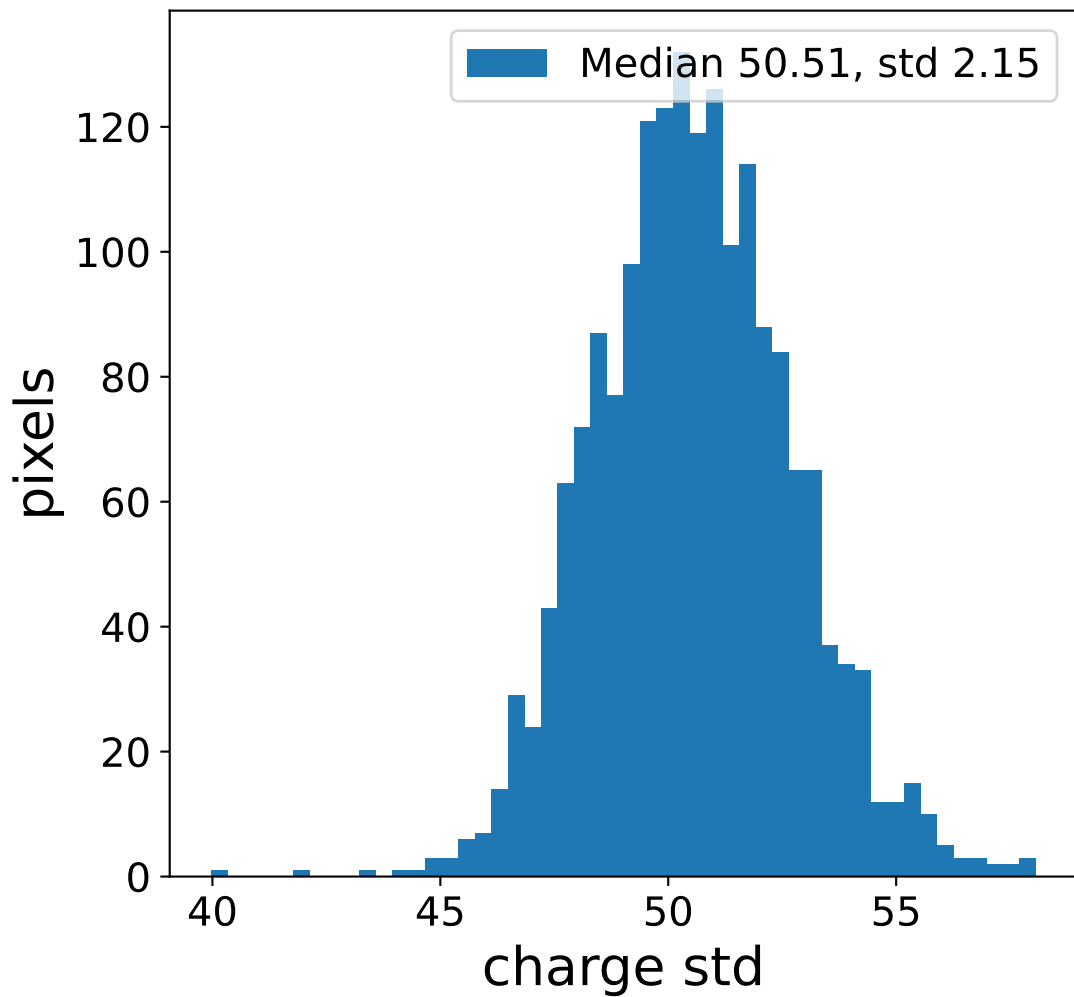

Run 22374, Cat-A calibration

Run 22374

Run 22374 channel: HG

FF sample of 10000 events

pedestal sample of 10000 events

flat-fielded gain [ADC/pe]

Run 22374 channel: LG

FF sample of 10000 events

pedestal sample of 10000 events

flat-fielded gain [ADC/pe]