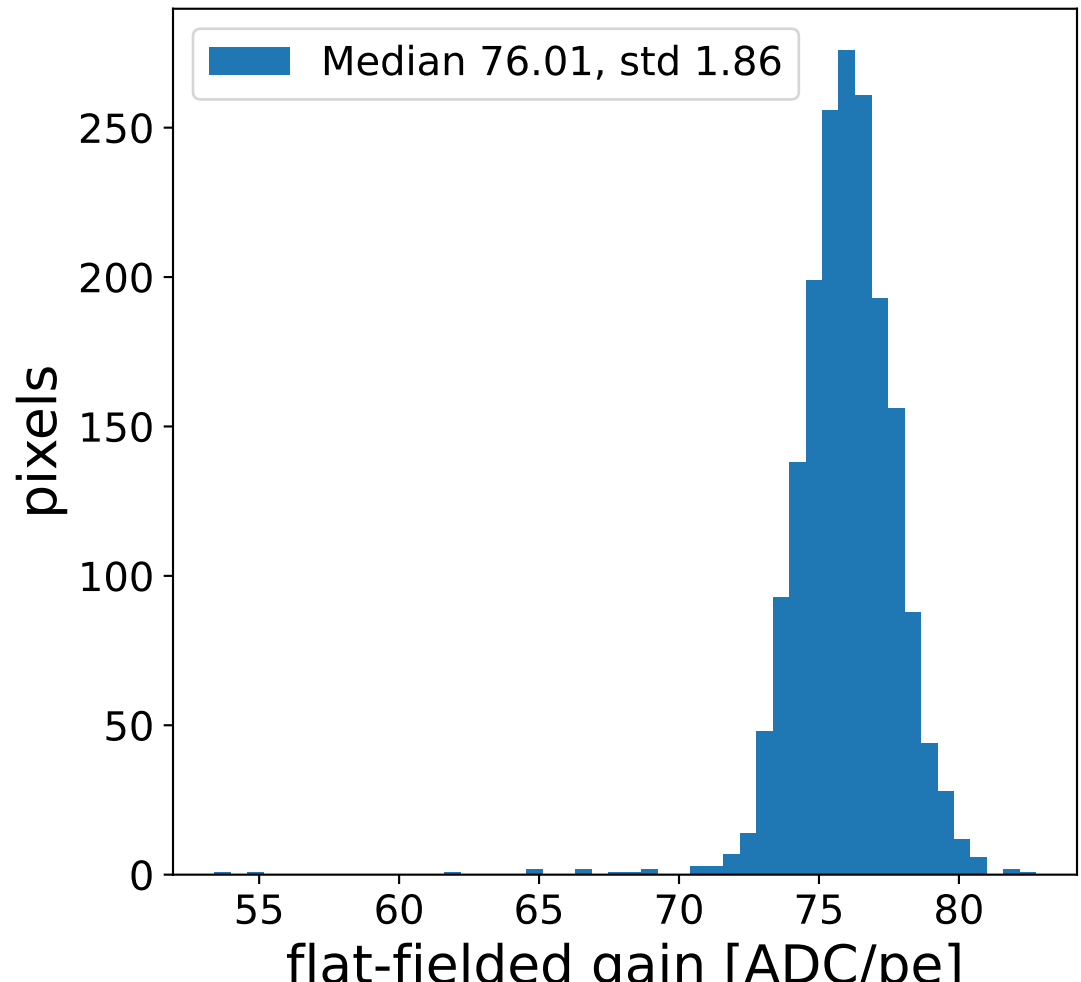

Run 22374, Cat-A calibration

Run 22374

Run 22374 channel: HG

FF sample of 10000 events

pedestal sample of 10000 events

flat-fielded gain [ADC/pe]

Run 22374 channel: LG

FF sample of 10000 events

pedestal sample of 10000 events

flat-fielded gain [ADC/pe]