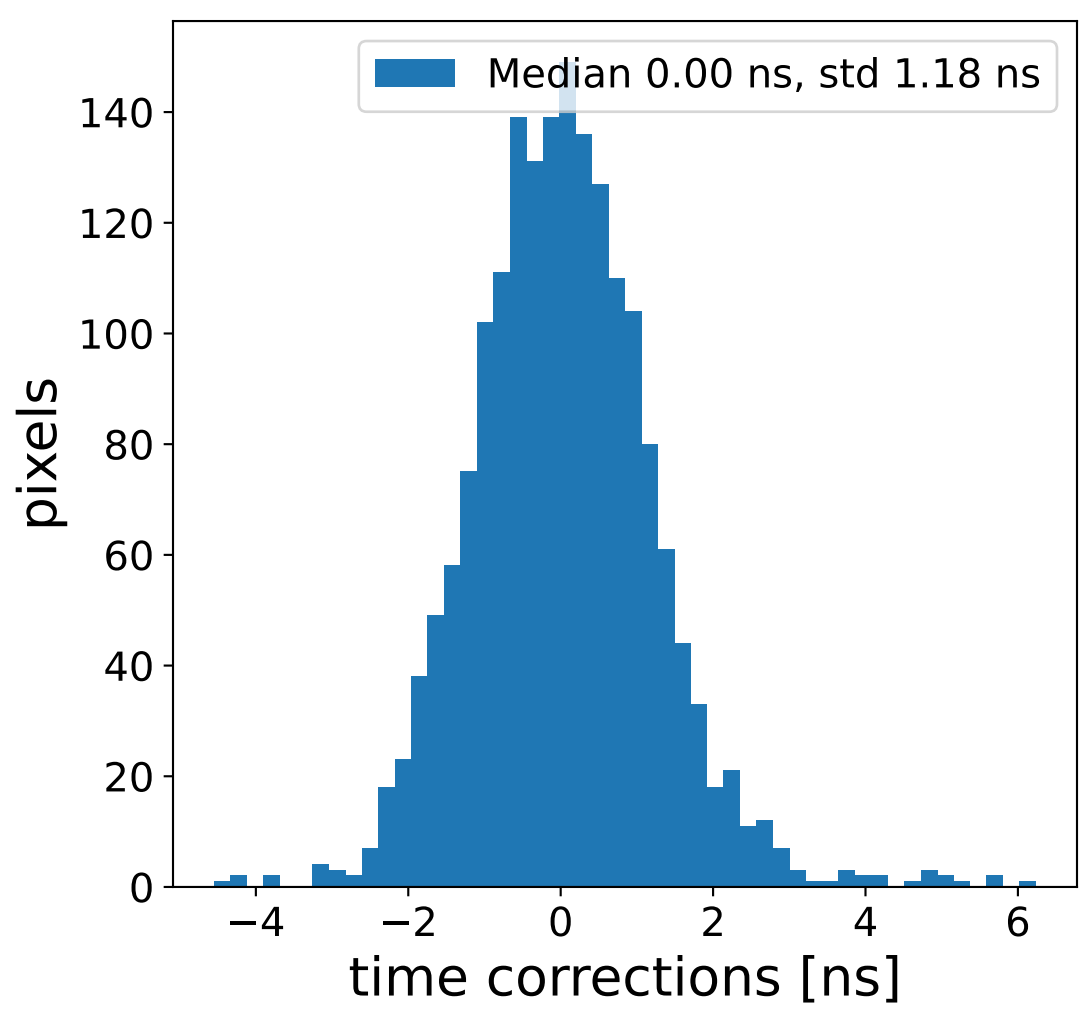

Run 22374, Cat-A calibration

Run 22374

Run 22374 channel: HG

FF sample of 10000 events

pedestal sample of 10000 events

flat-fielded gain [ADC/pe]

Run 22374 channel: LG

FF sample of 10000 events

pedestal sample of 10000 events

flat-fielded gain [ADC/pe]