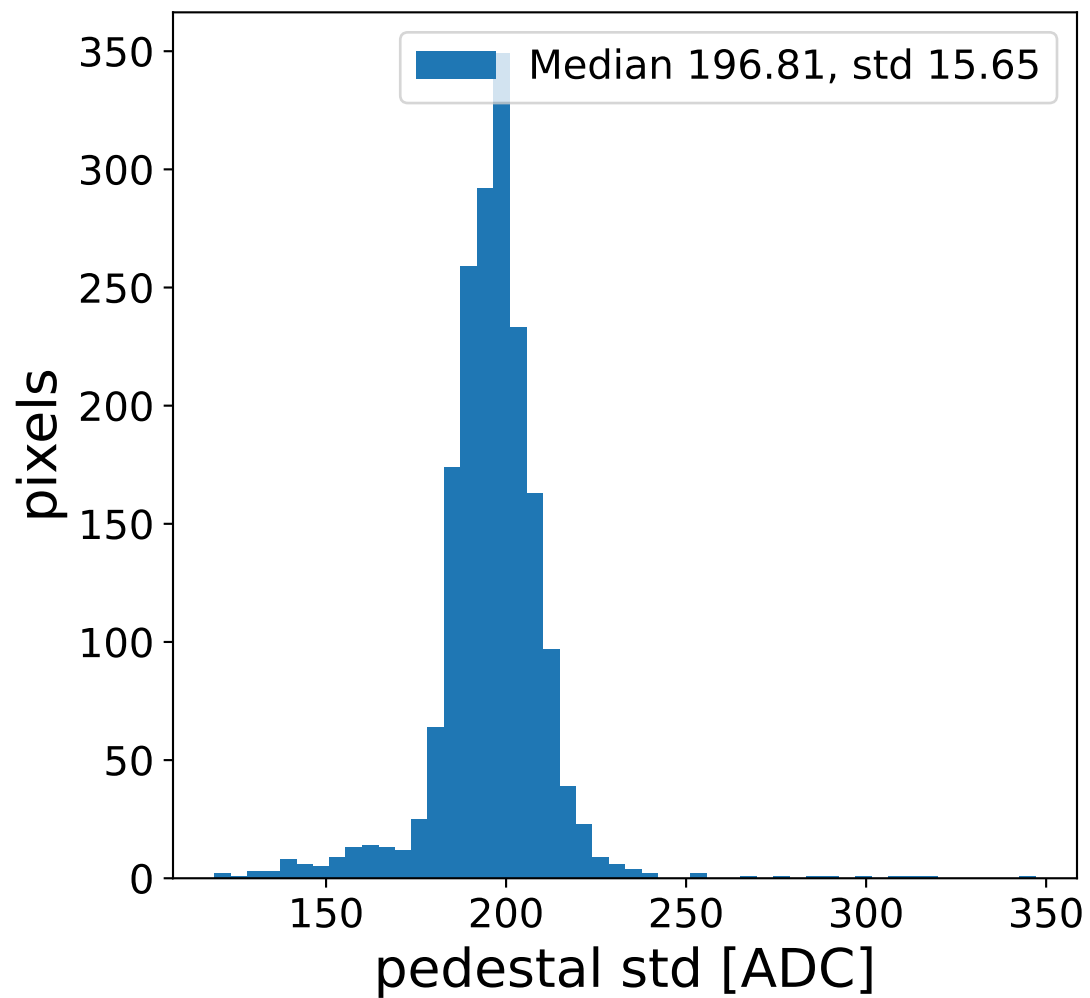

Run 22374, Cat-A calibration

Run 22374

Run 22374 channel: HG

FF sample of 10000 events

pedestal sample of 10000 events

flat-fielded gain [ADC/pe]

Run 22374 channel: LG

FF sample of 10000 events

pedestal sample of 10000 events

flat-fielded gain [ADC/pe]