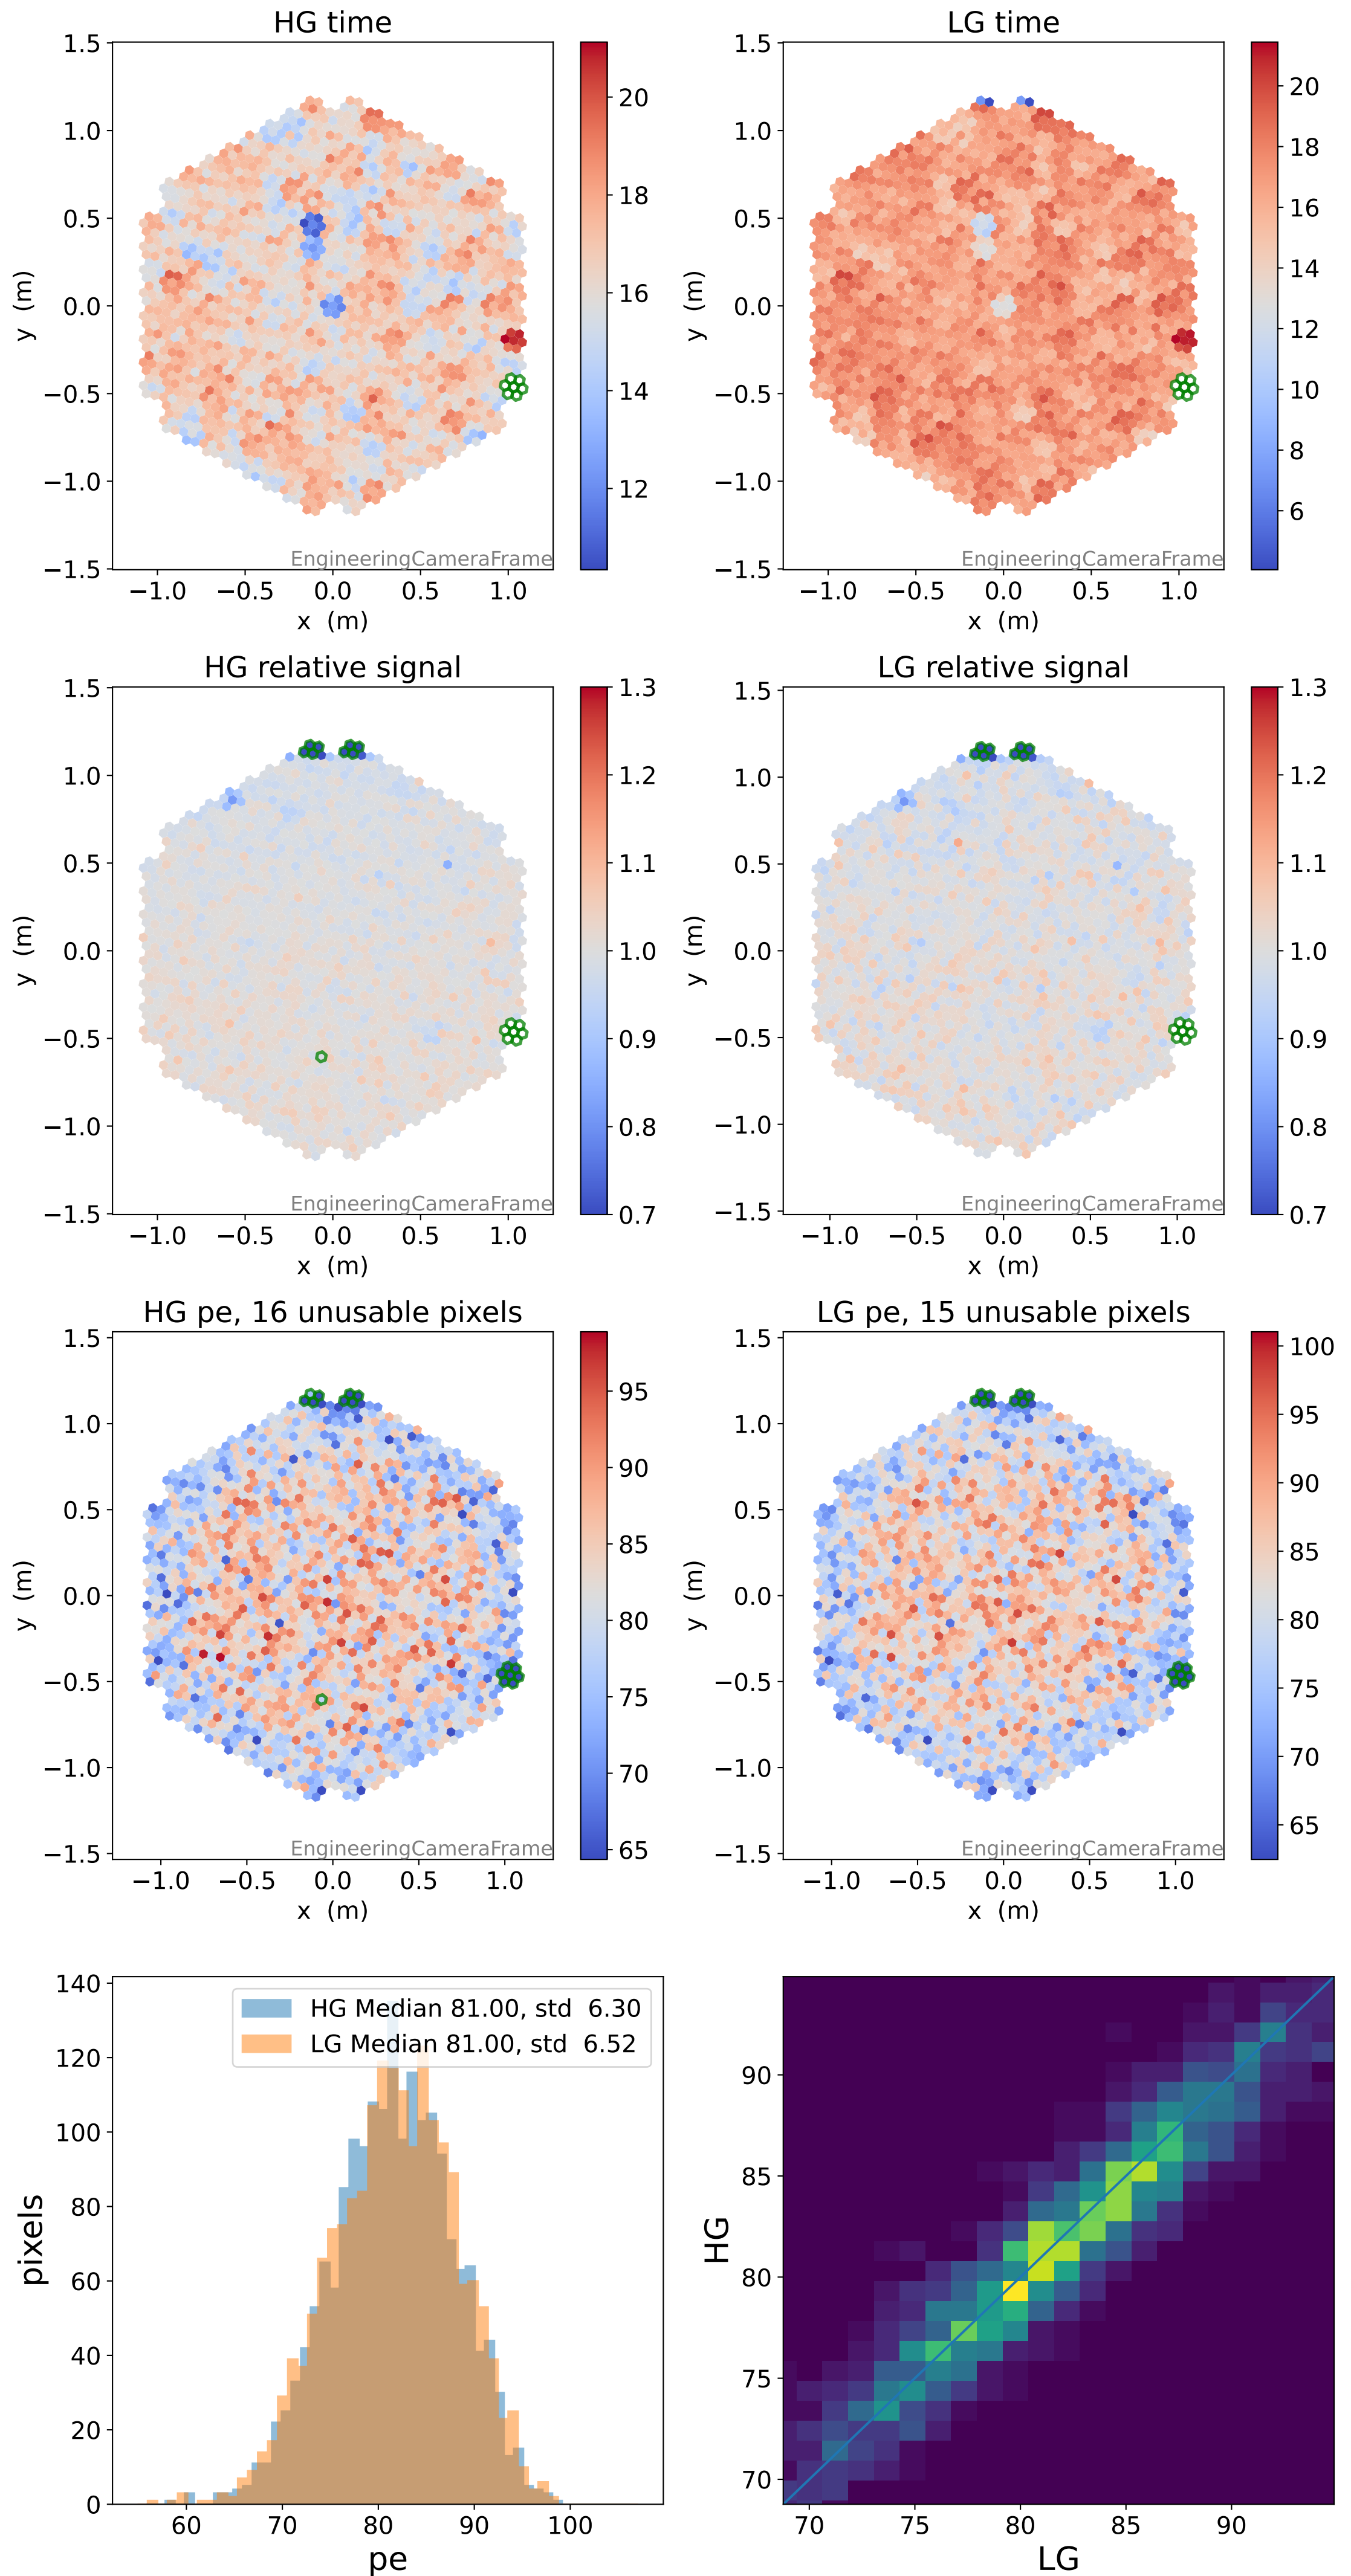

Run 22374, Cat-A calibration

Run 22374

Run 22374 channel: HG

FF sample of 10000 events

pedestal sample of 10000 events

flat-fielded gain [ADC/pe]

Run 22374 channel: LG

FF sample of 10000 events

pedestal sample of 10000 events

flat-fielded gain [ADC/pe]