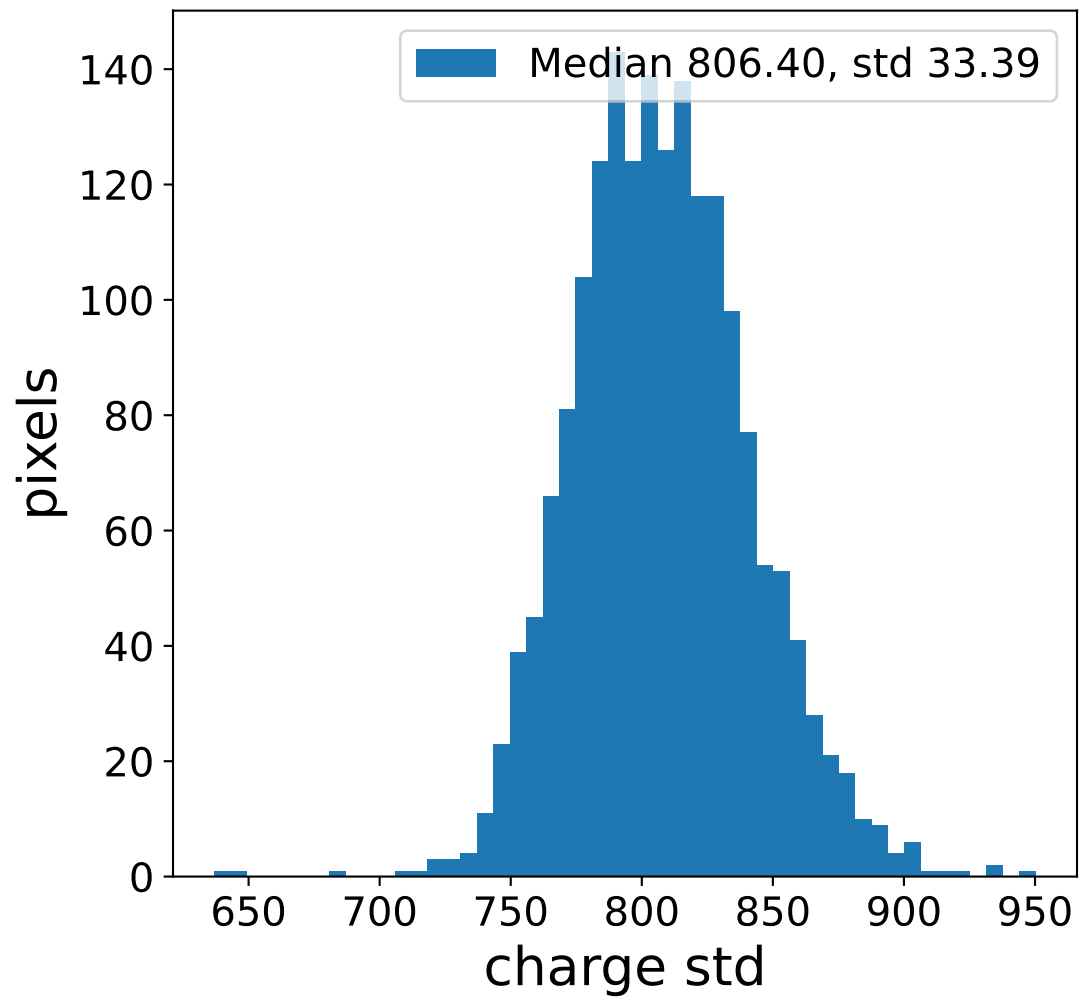

Run 22374, Cat-A calibration

Run 22374

Run 22374 channel: HG

FF sample of 10000 events

pedestal sample of 10000 events

flat-fielded gain [ADC/pe]

Run 22374 channel: LG

FF sample of 10000 events

pedestal sample of 10000 events

flat-fielded gain [ADC/pe]