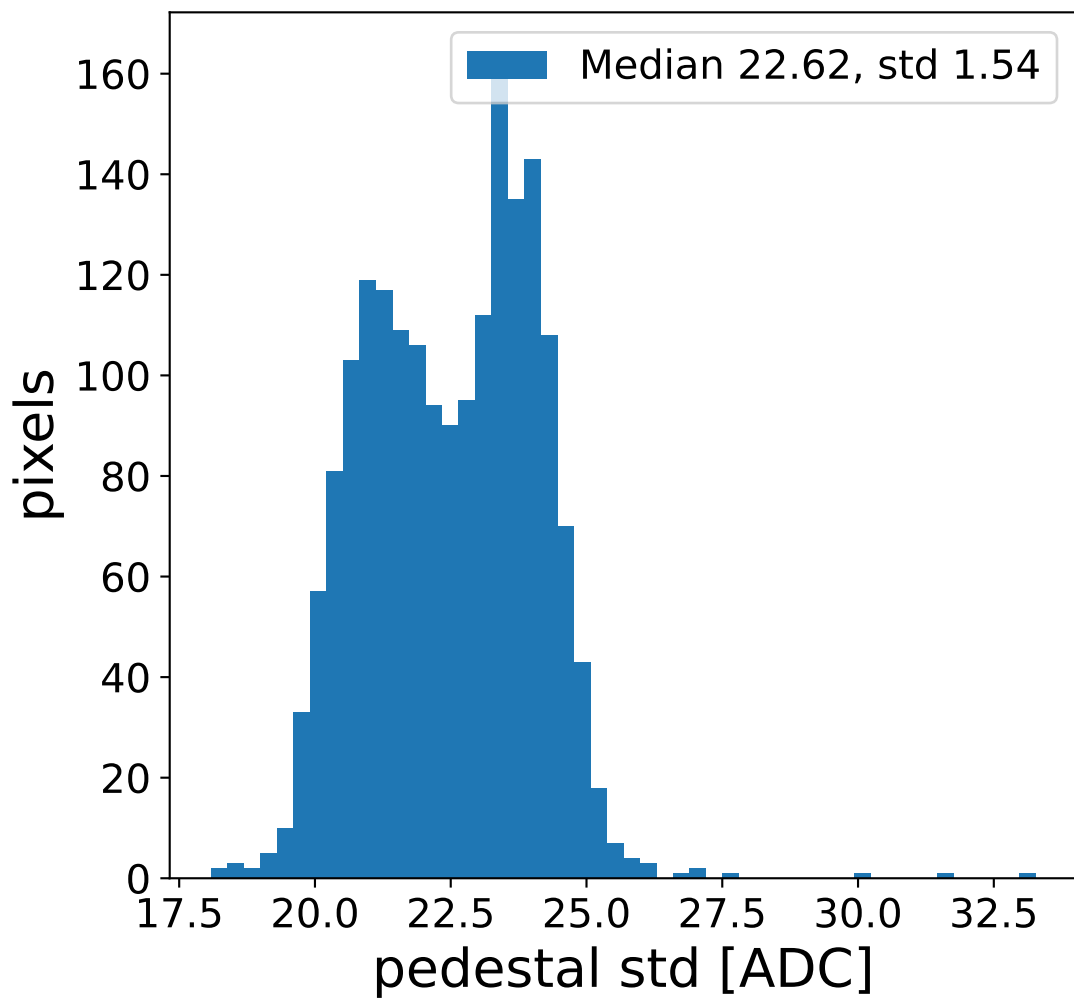

Run 22374, Cat-A calibration

Run 22374

Run 22374 channel: HG

FF sample of 10000 events

pedestal sample of 10000 events

flat-fielded gain [ADC/pe]

Run 22374 channel: LG

FF sample of 10000 events

pedestal sample of 10000 events

flat-fielded gain [ADC/pe]