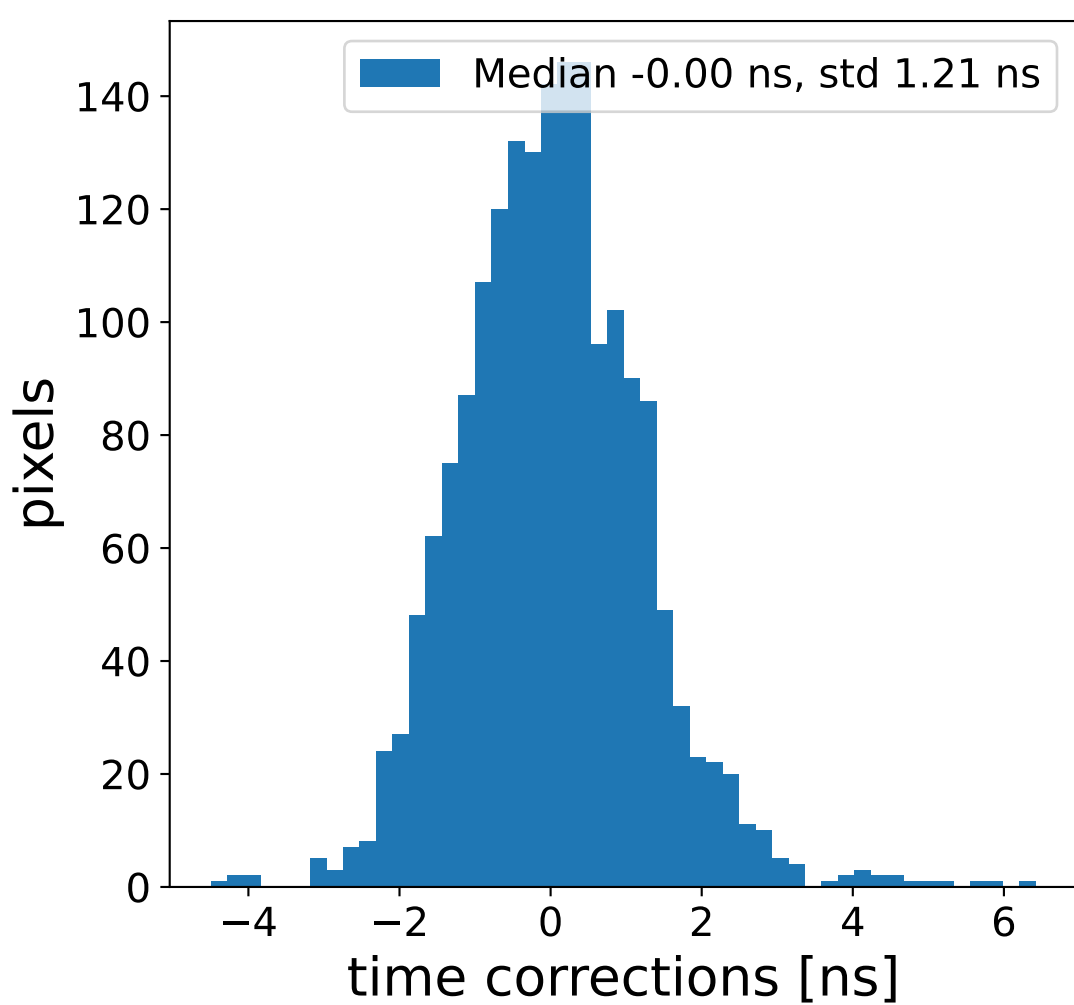

Run 22374, Cat-A calibration

Run 22374

Run 22374 channel: HG

FF sample of 10000 events

pedestal sample of 10000 events

flat-fielded gain [ADC/pe]

Run 22374 channel: LG

FF sample of 10000 events

pedestal sample of 10000 events

flat-fielded gain [ADC/pe]