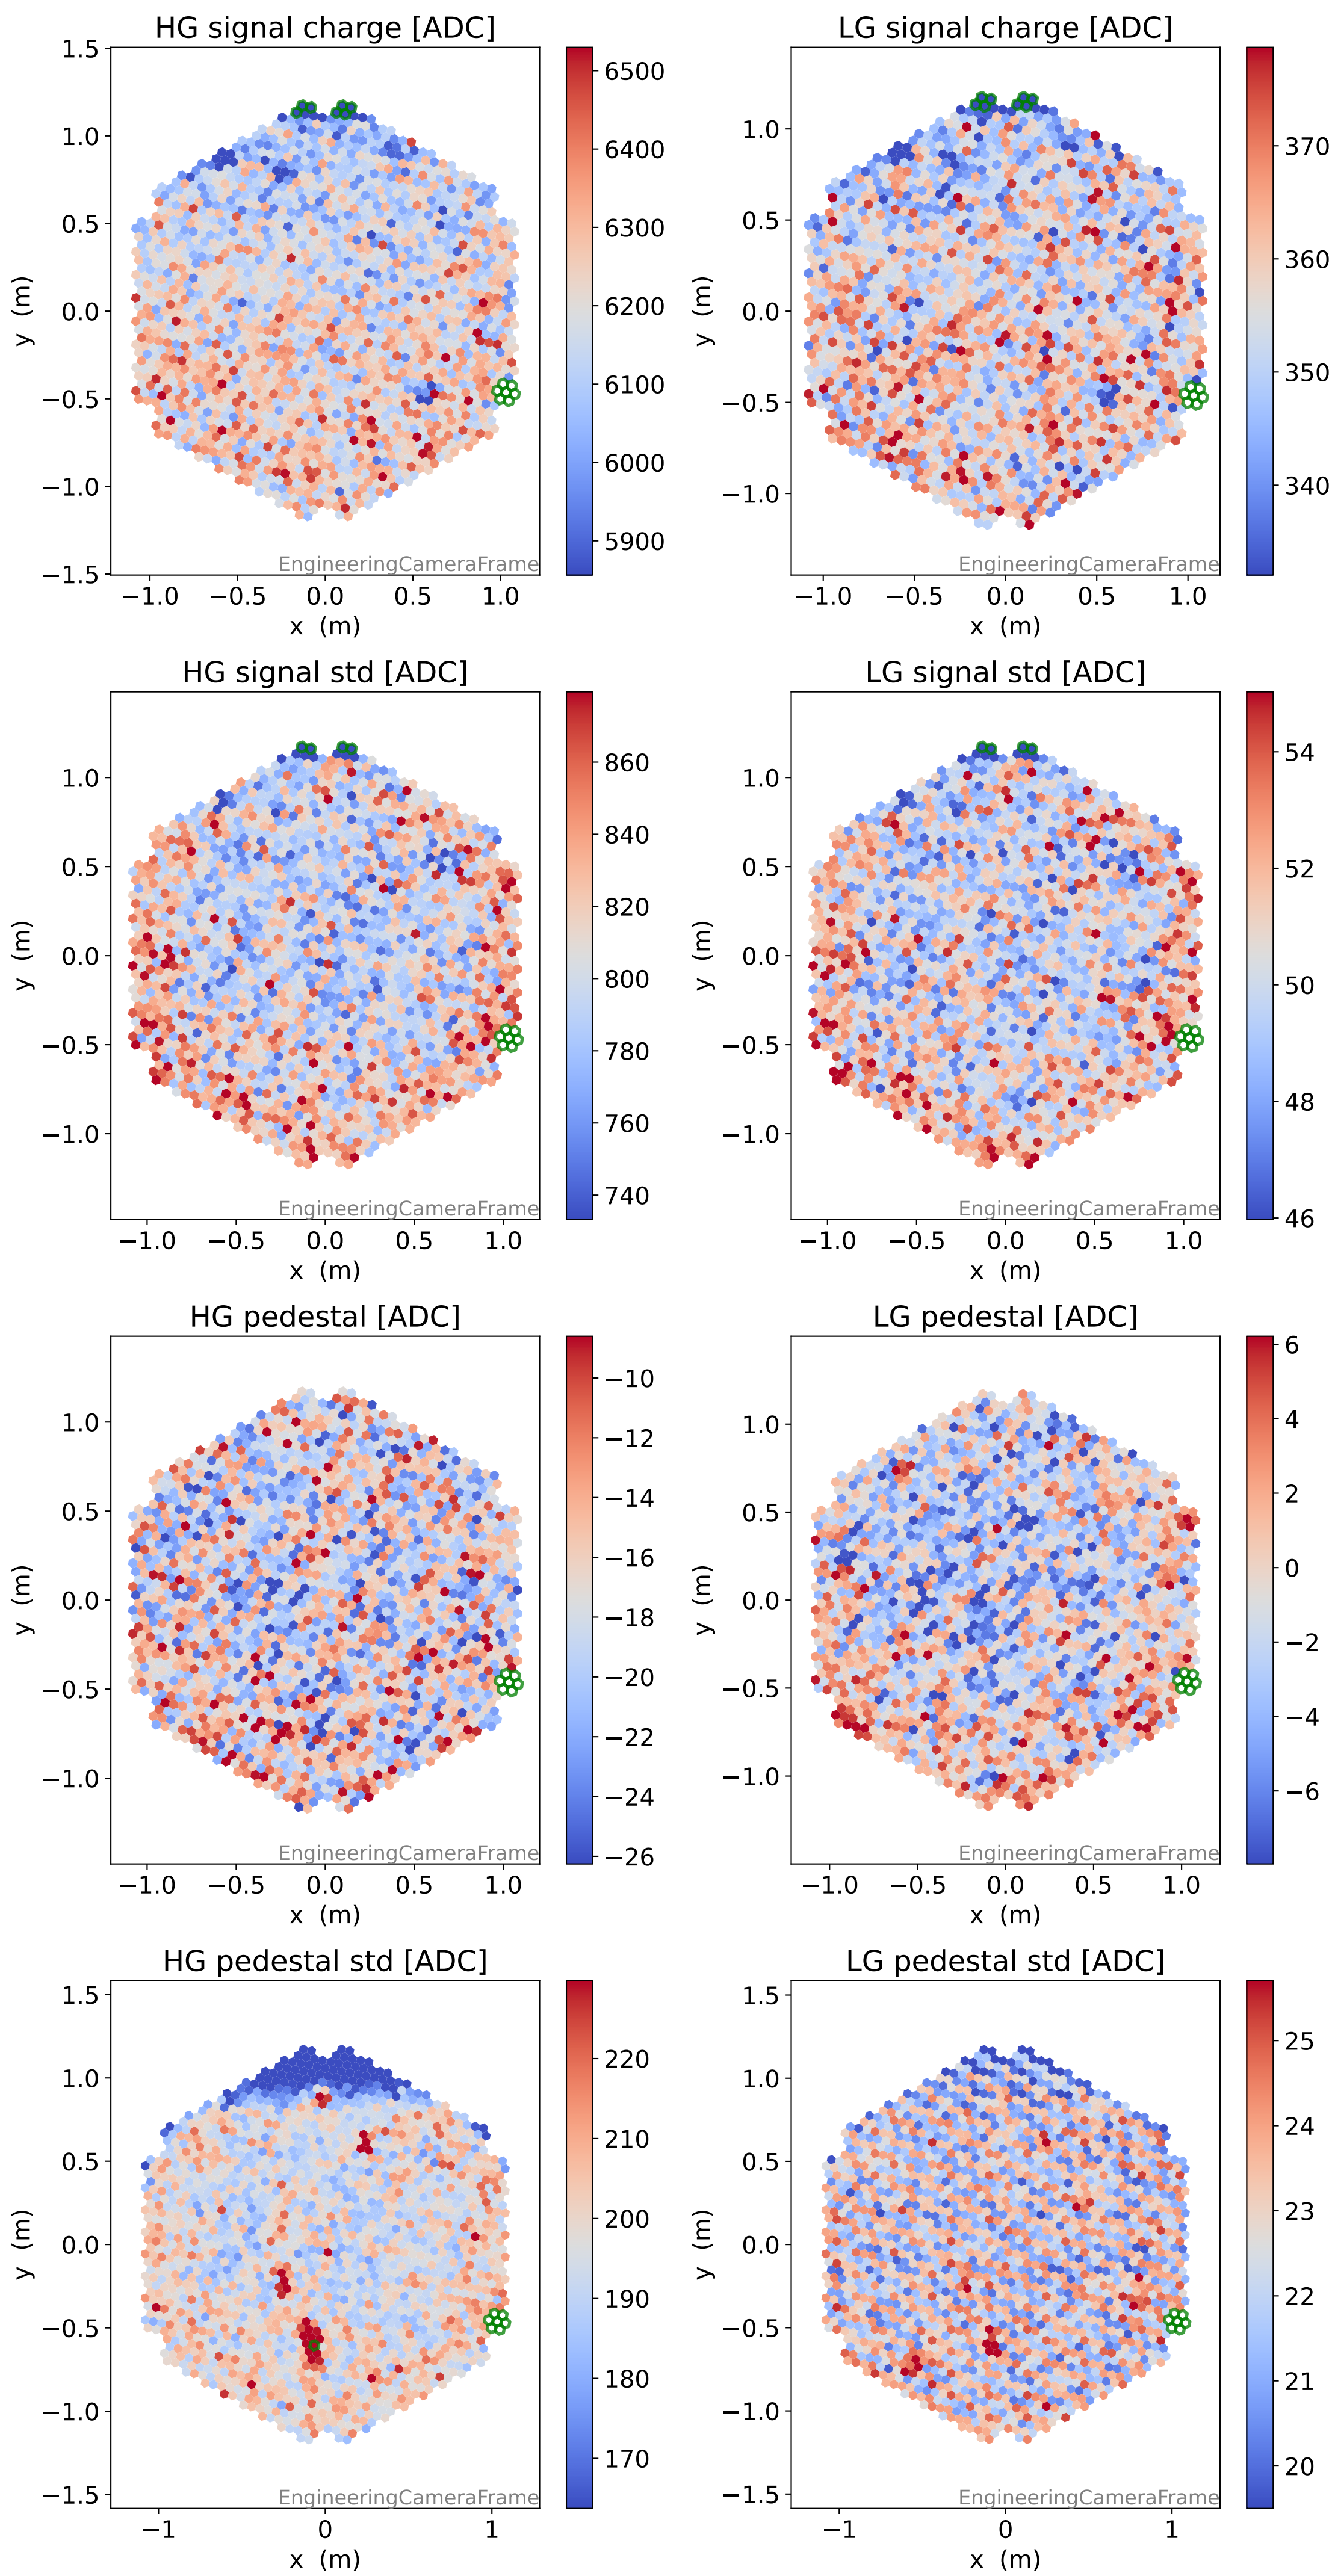

Run 22374, Cat-A calibration

Run 22374

Run 22374 channel: HG

FF sample of 10000 events

pedestal sample of 10000 events

flat-fielded gain [ADC/pe]

Run 22374 channel: LG

FF sample of 10000 events

pedestal sample of 10000 events

flat-fielded gain [ADC/pe]