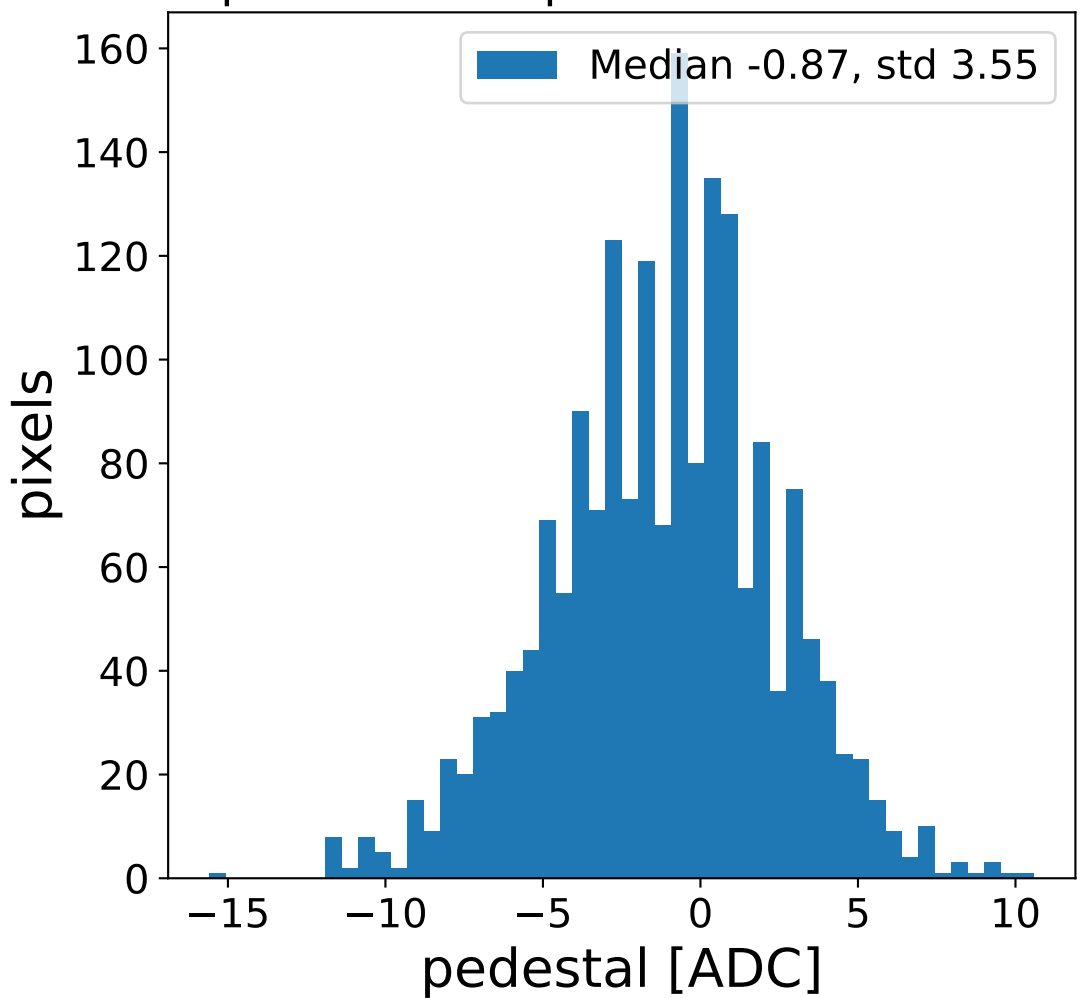

Run 22374, Cat-A calibration

Run 22374

Run 22374 channel: HG

FF sample of 10000 events

pedestal sample of 10000 events

flat-fielded gain [ADC/pe]

Run 22374 channel: LG

FF sample of 10000 events

pedestal sample of 10000 events

flat-fielded gain [ADC/pe]