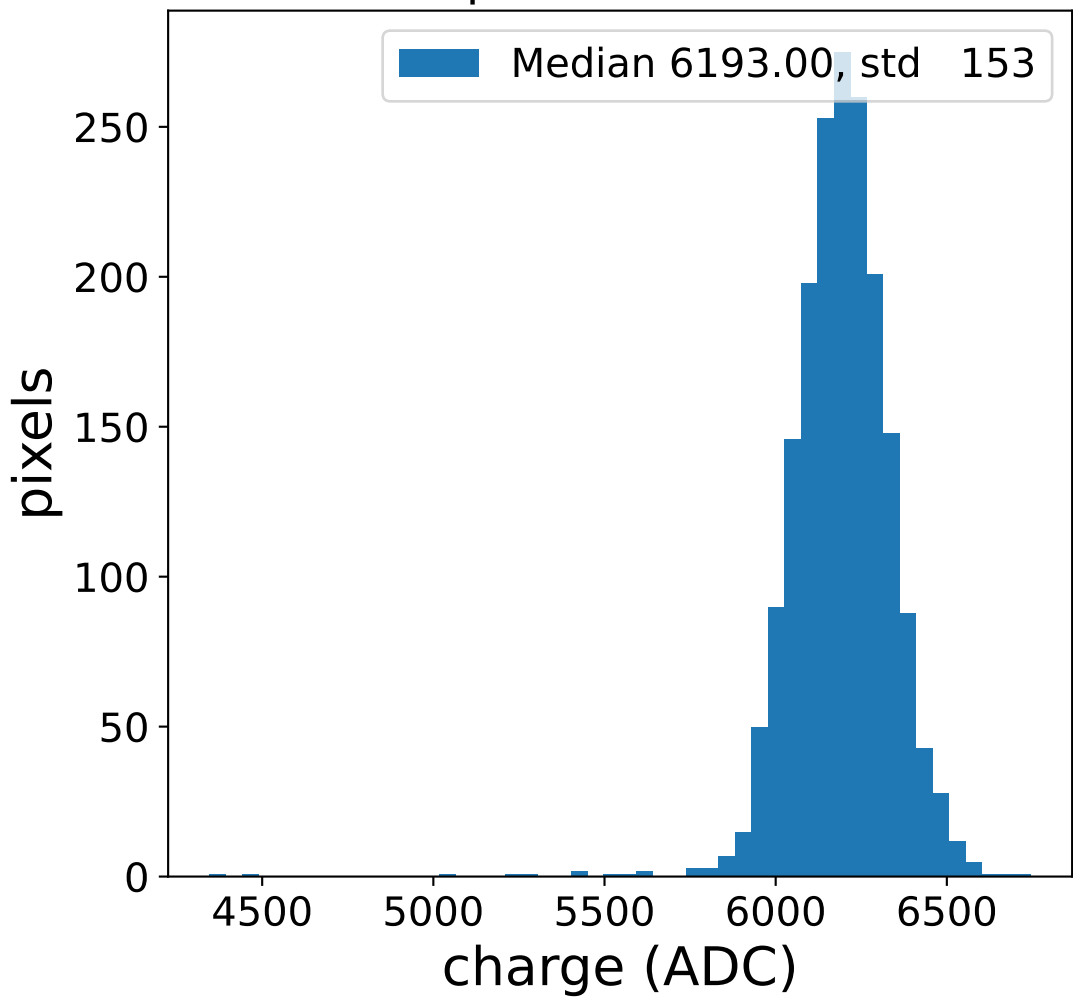

Run 22374, Cat-A calibration

Run 22374

Run 22374 channel: HG

FF sample of 10000 events

pedestal sample of 10000 events

flat-fielded gain [ADC/pe]

Run 22374 channel: LG

FF sample of 10000 events

pedestal sample of 10000 events

flat-fielded gain [ADC/pe]