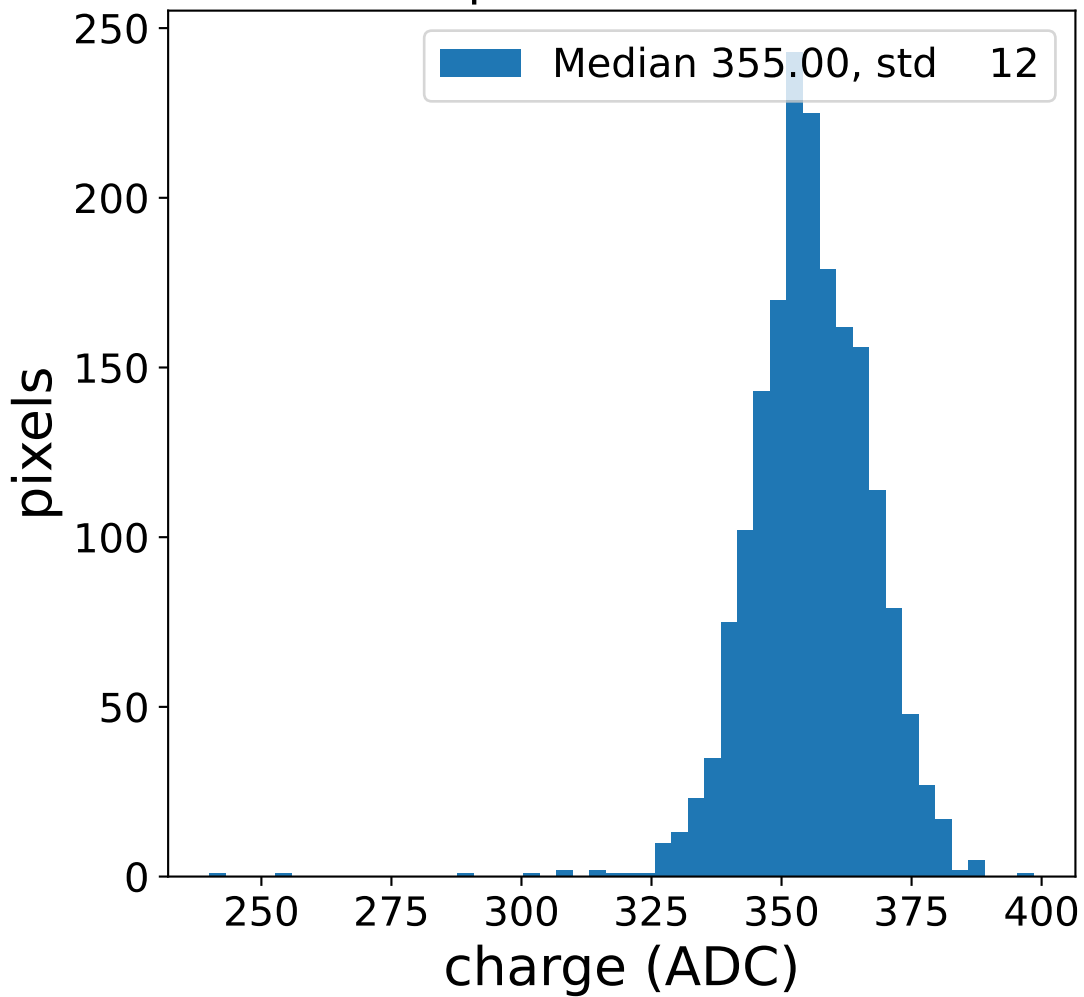

Run 22374, Cat-A calibration

Run 22374

Run 22374 channel: HG

FF sample of 10000 events

pedestal sample of 10000 events

flat-fielded gain [ADC/pe]

Run 22374 channel: LG

FF sample of 10000 events

pedestal sample of 10000 events

flat-fielded gain [ADC/pe]