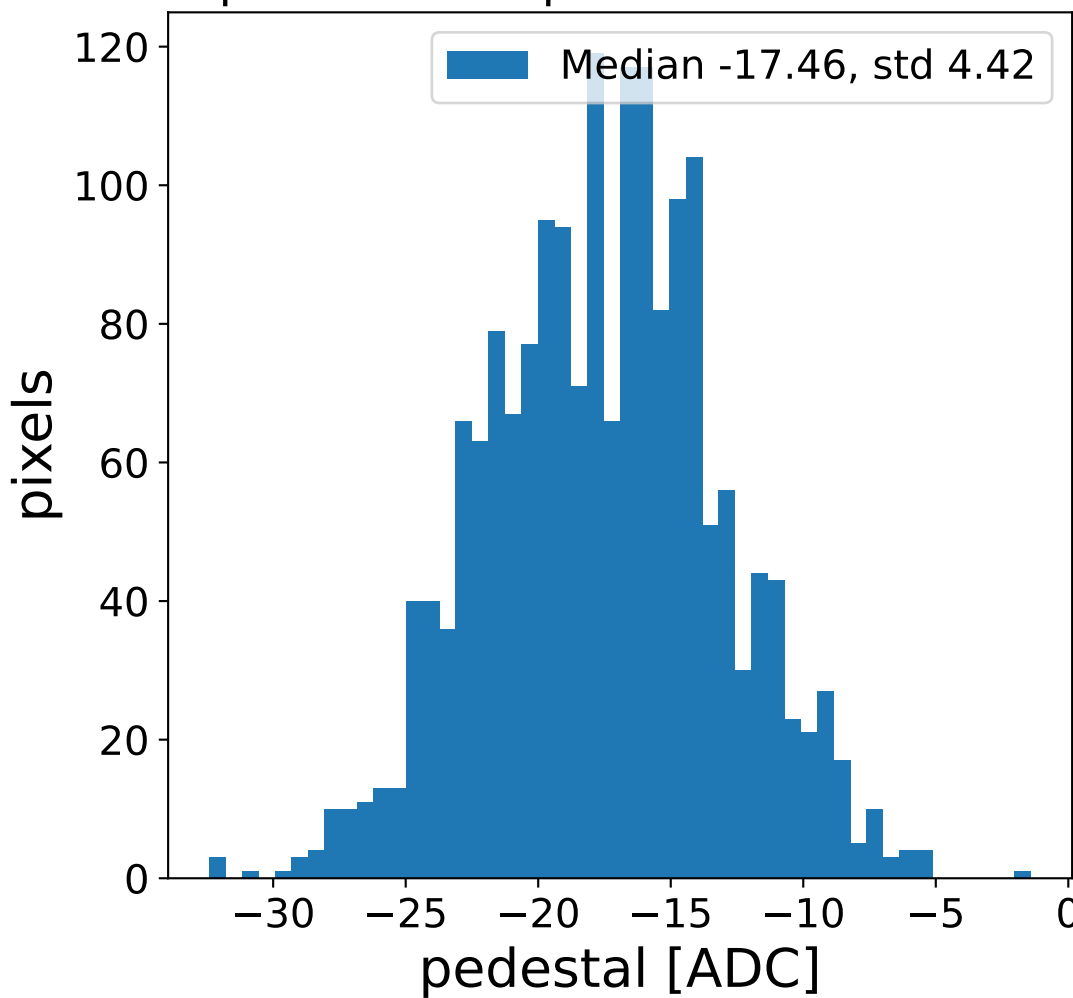

Run 22374, Cat-A calibration

Run 22374

Run 22374 channel: HG

FF sample of 10000 events

pedestal sample of 10000 events

flat-fielded gain [ADC/pe]

Run 22374 channel: LG

FF sample of 10000 events

pedestal sample of 10000 events

flat-fielded gain [ADC/pe]