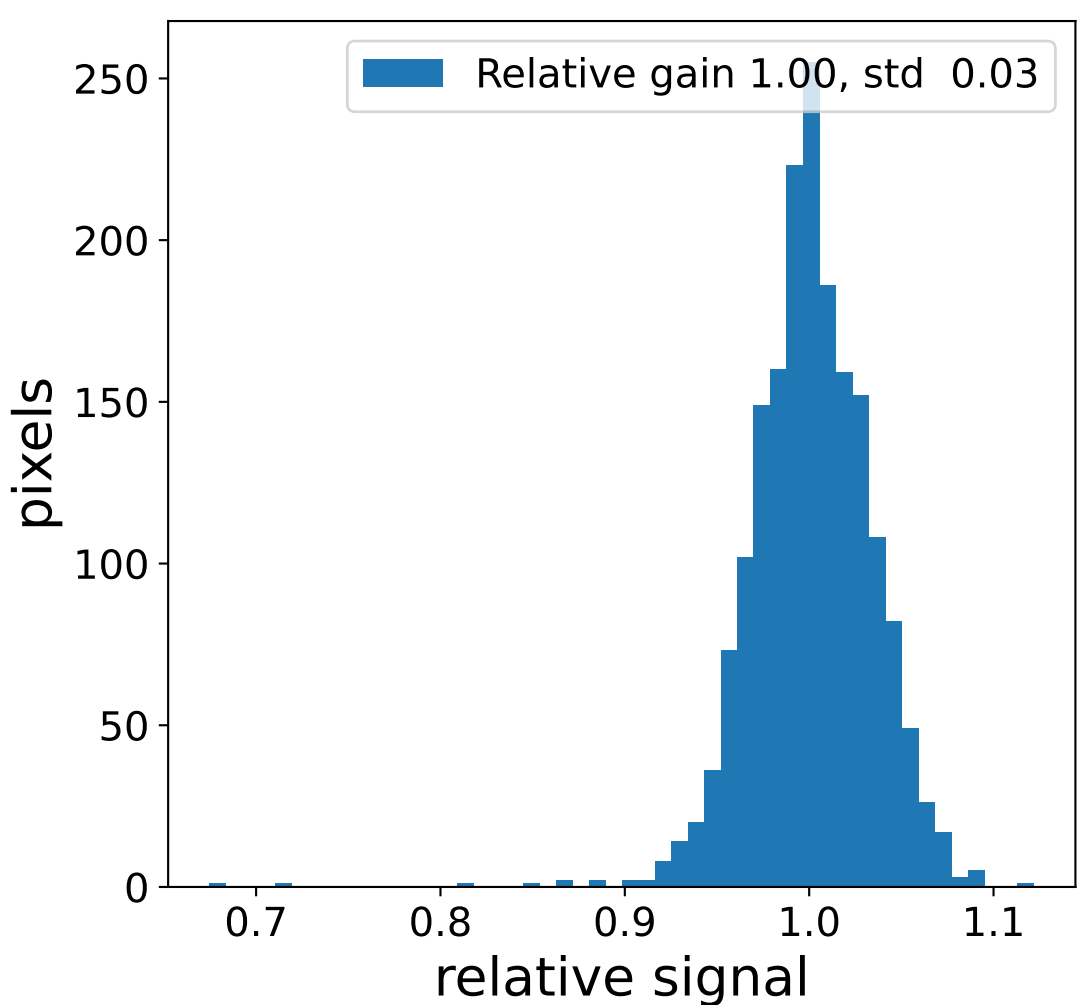

Run 22374, Cat-A calibration

Run 22374

Run 22374 channel: HG

FF sample of 10000 events

pedestal sample of 10000 events

flat-fielded gain [ADC/pe]

Run 22374 channel: LG

FF sample of 10000 events

pedestal sample of 10000 events

flat-fielded gain [ADC/pe]