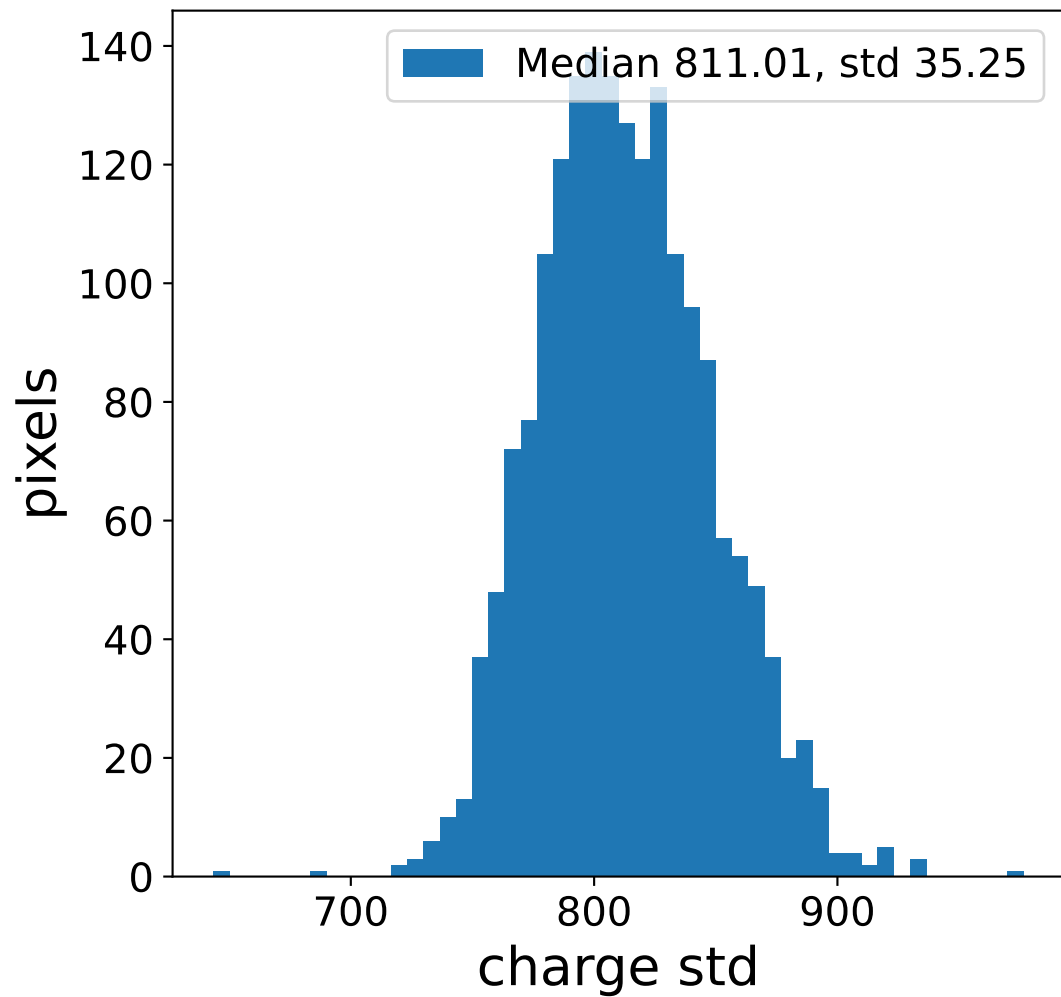

Run 22325 channel: HG

FF sample of 10000 events