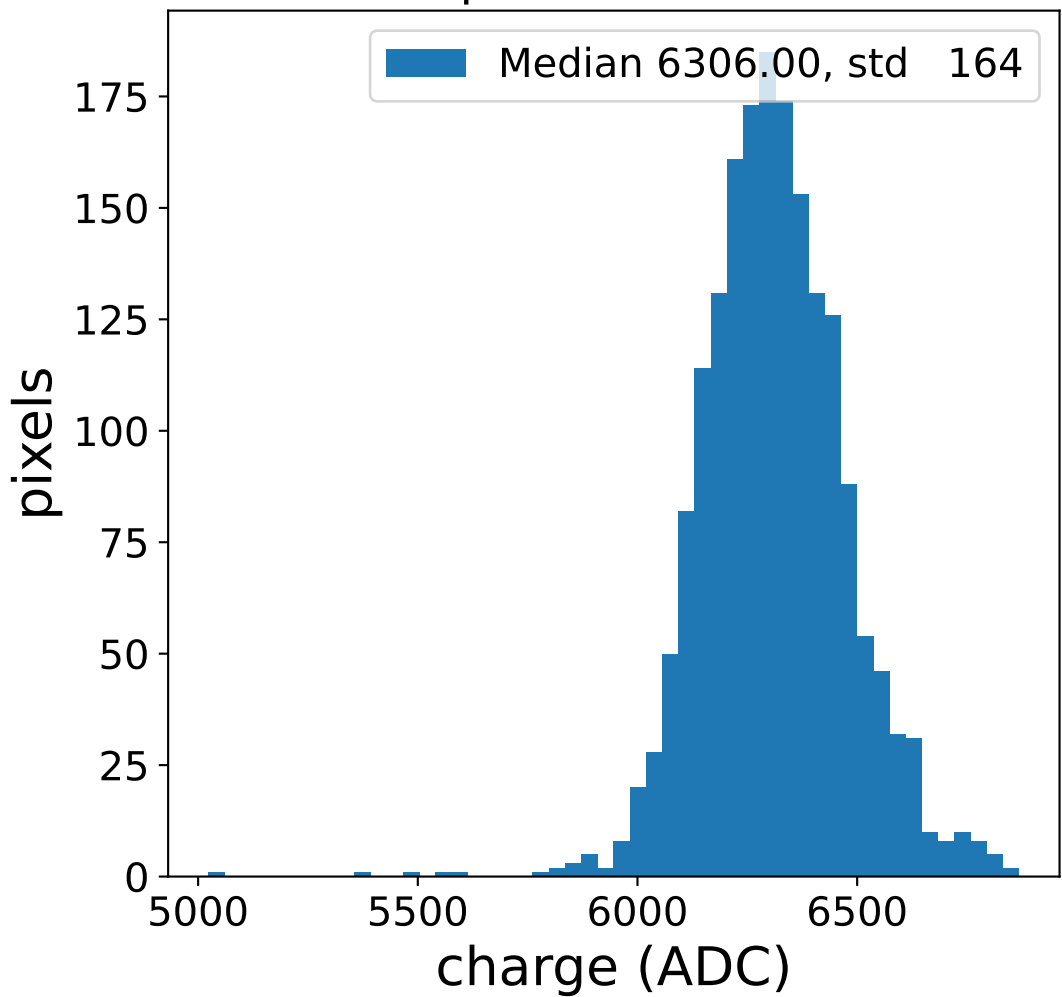

Run 22325 channel: HG

FF sample of 10000 events