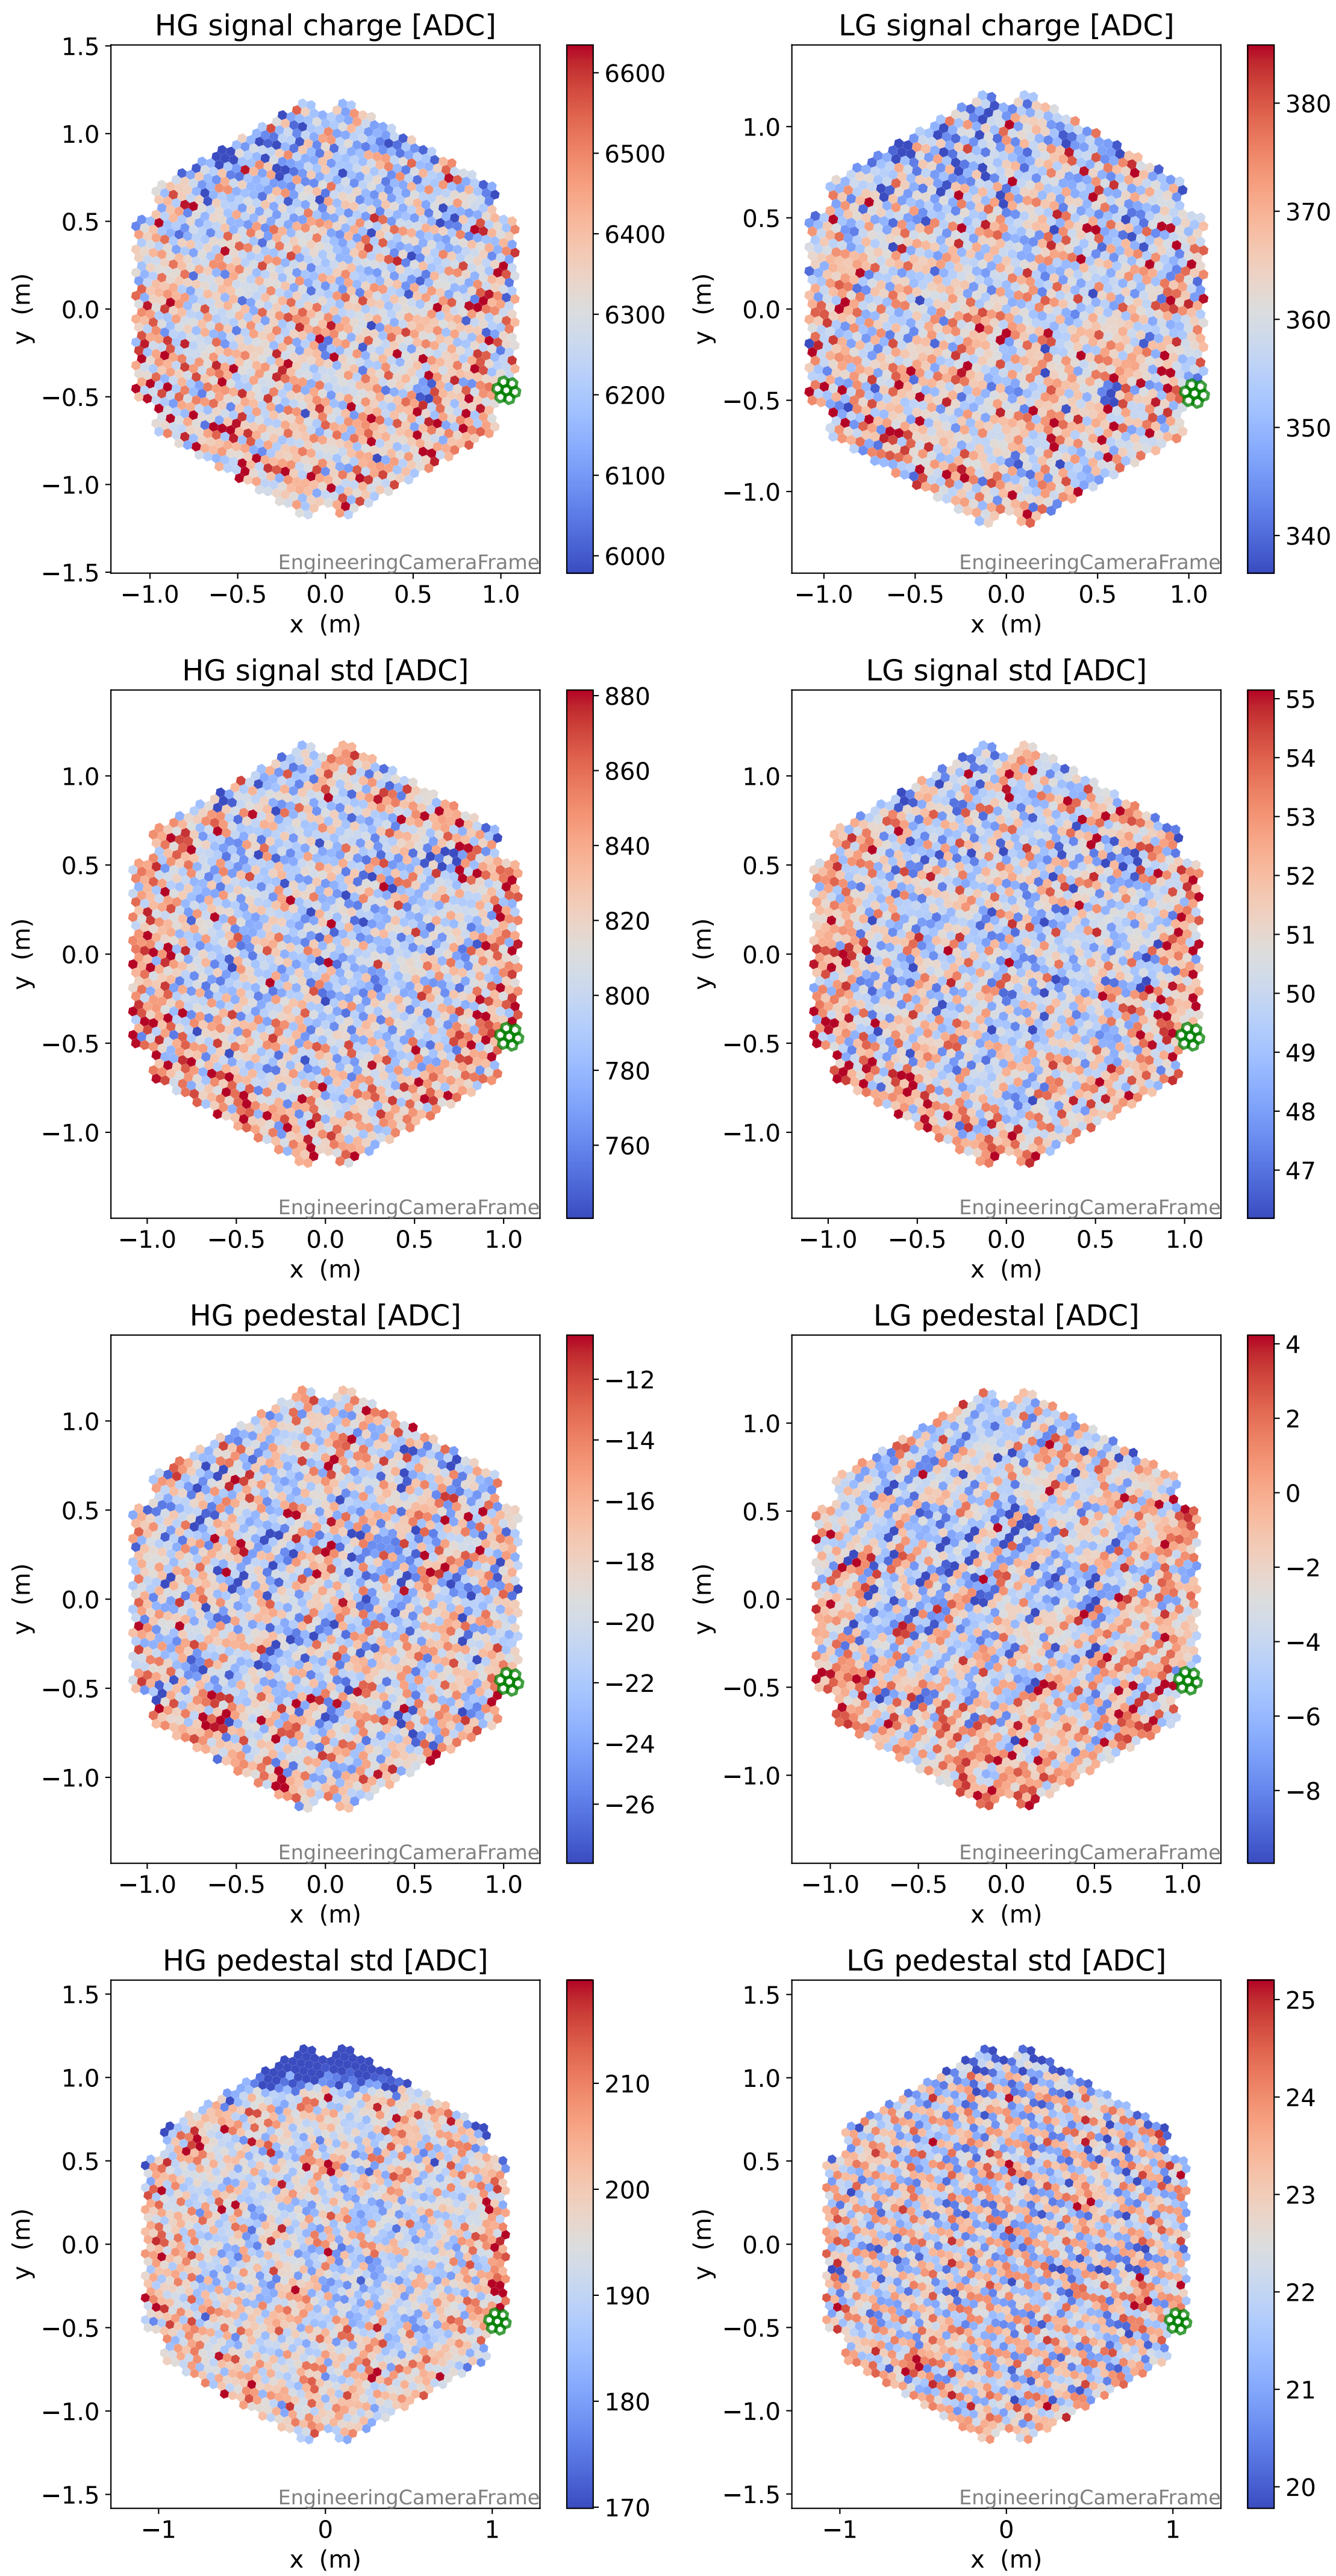

# Run 22325, Cat-A calibration

### pedestal sample of 10000 events