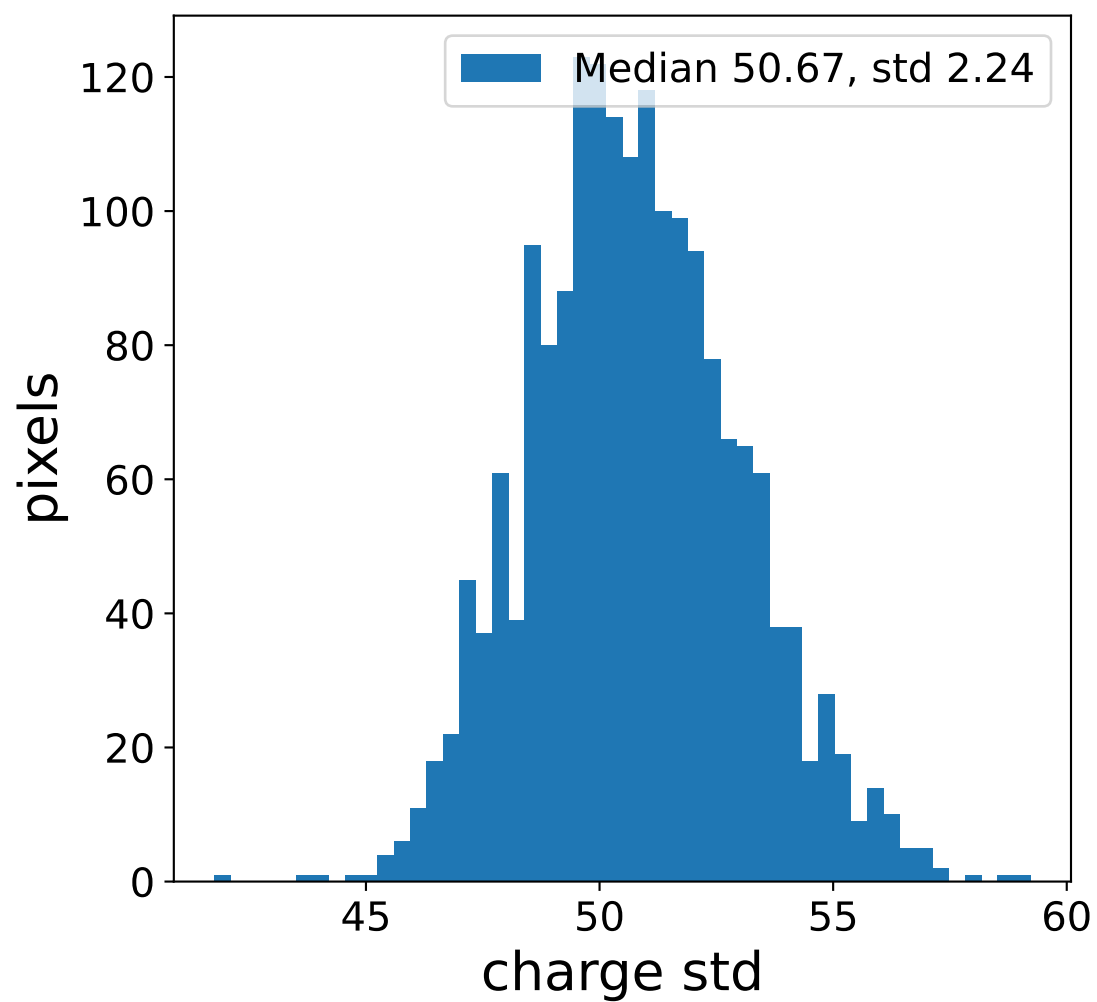

Run 22325 channel: LG

FF sample of 10000 events