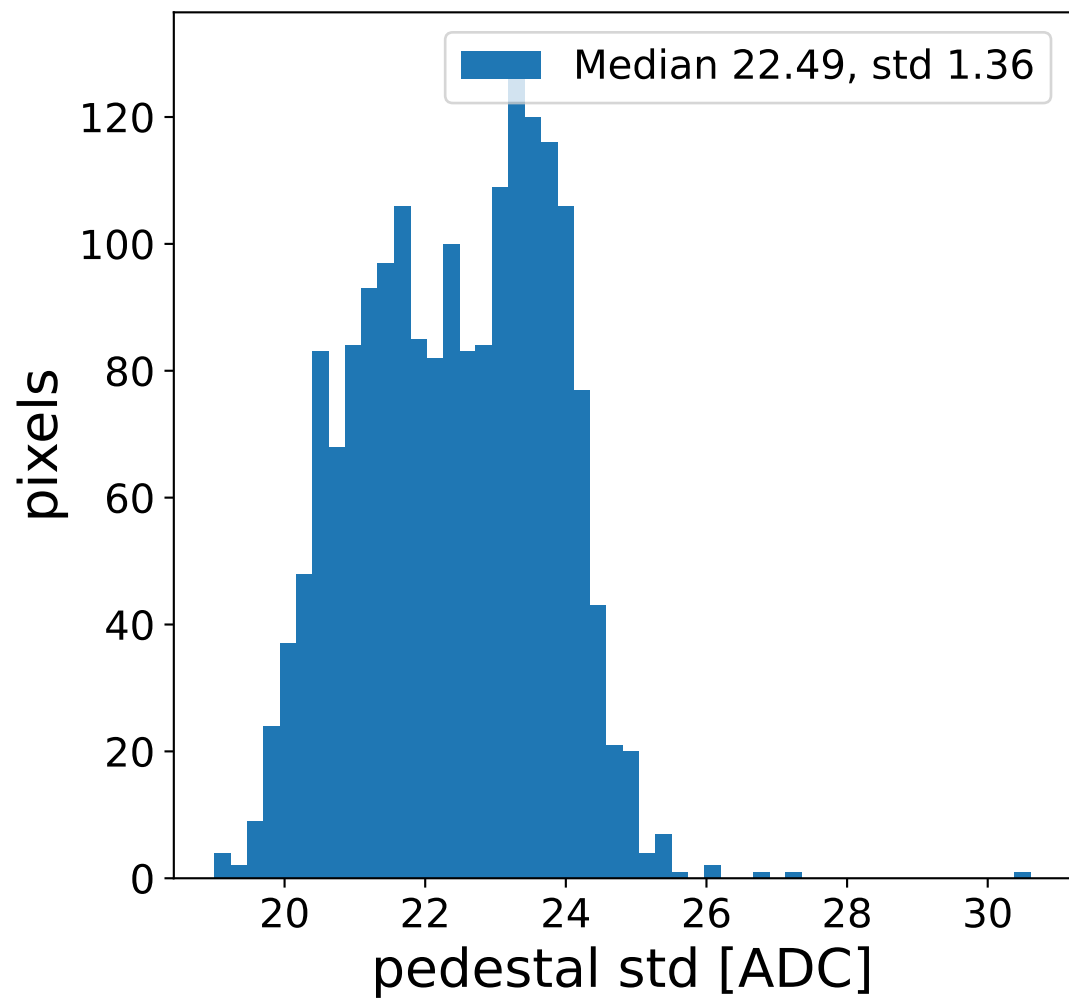

pedestal sample of 10000 events