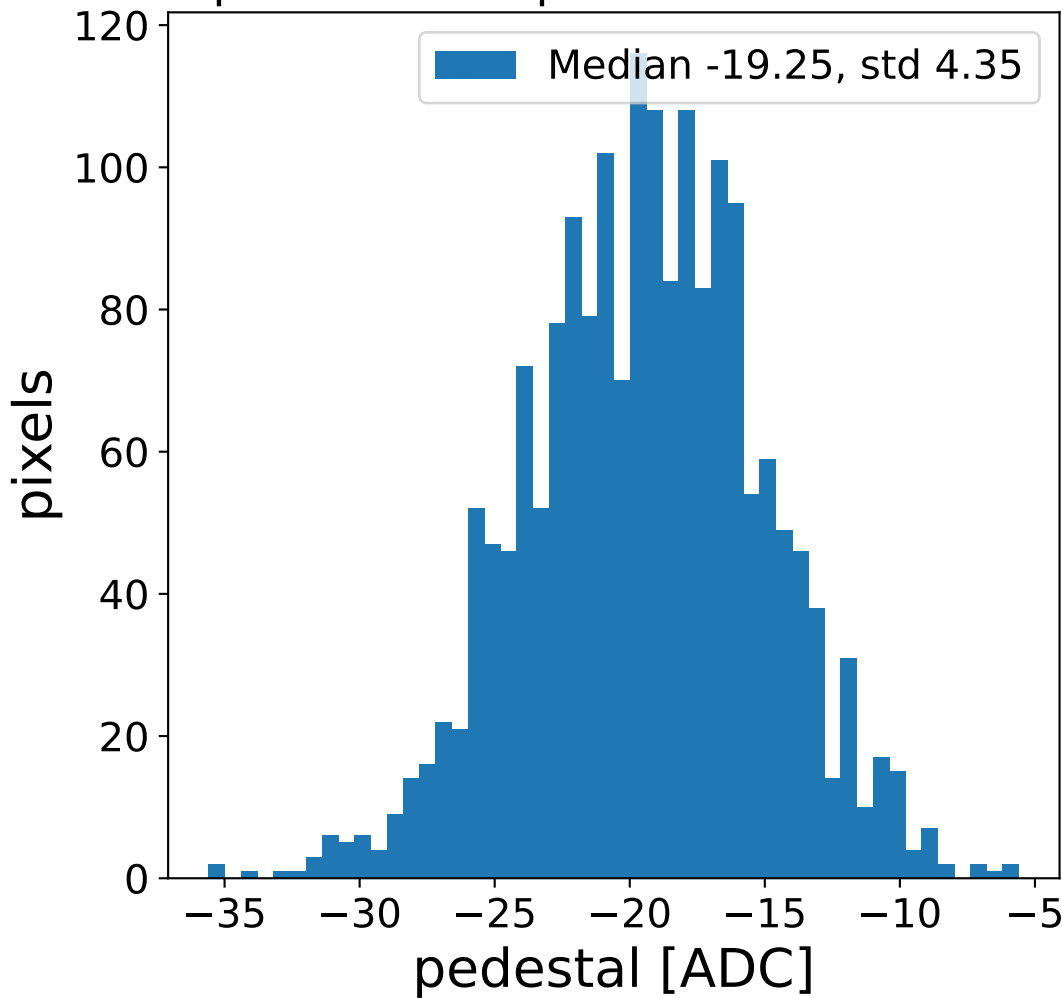

pedestal sample of 10000 events