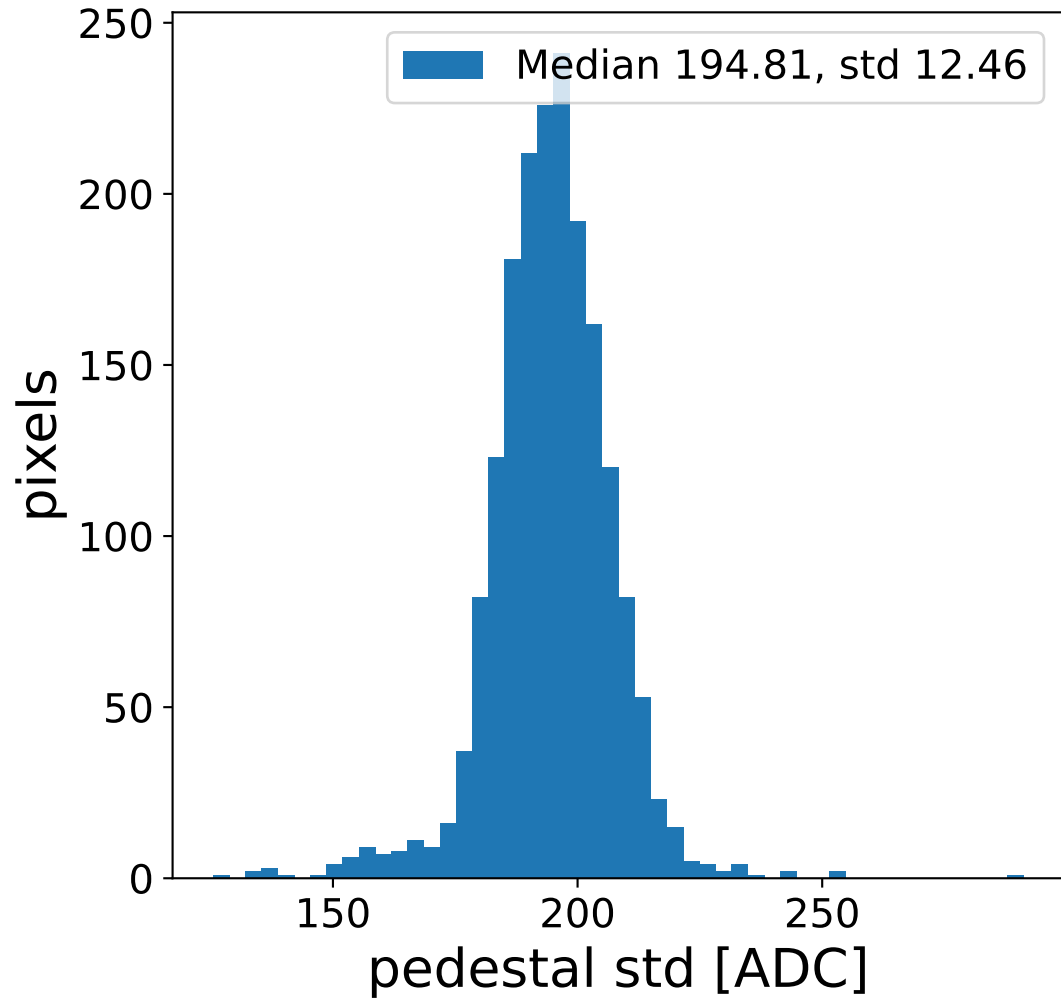

# Run 22325, Cat-A calibration

### pedestal sample of 10000 events