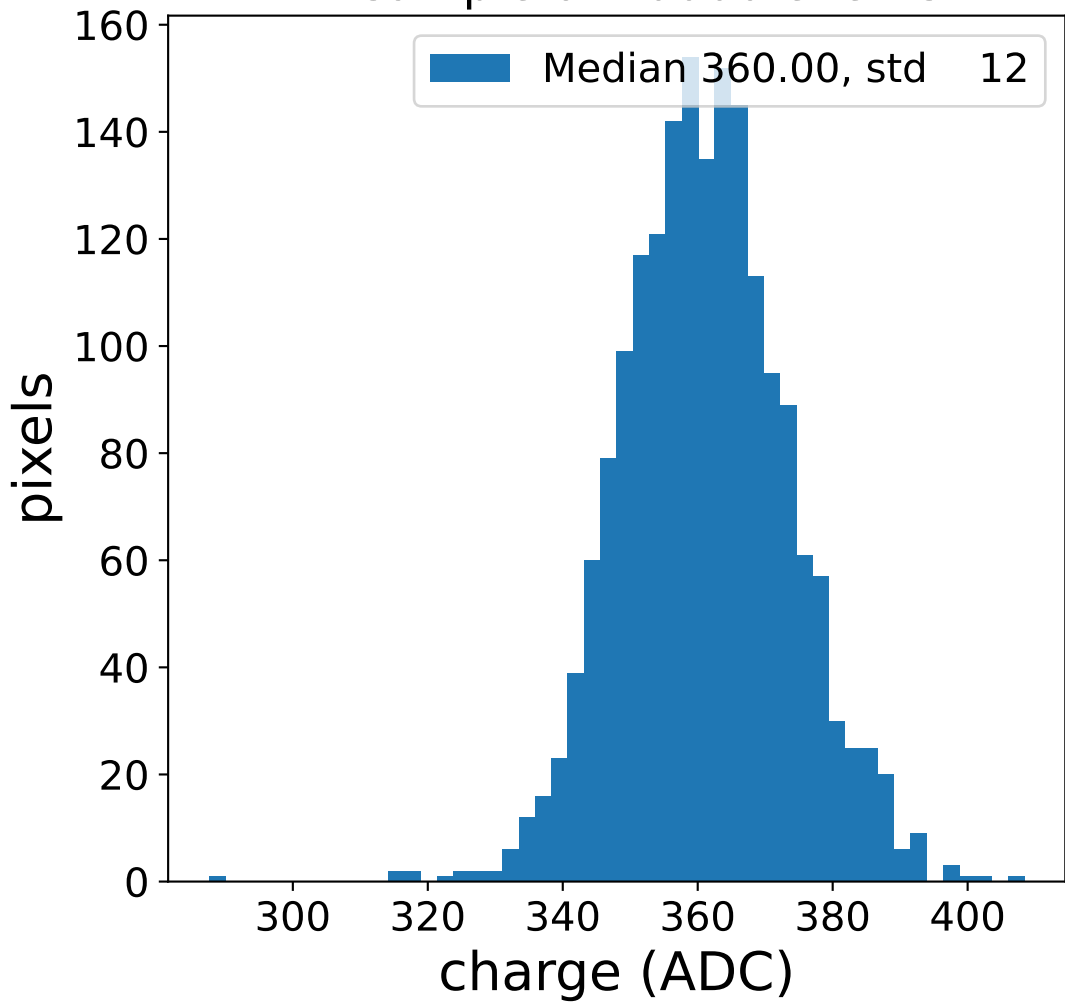

Run 22325 channel: LG

FF sample of 10000 events