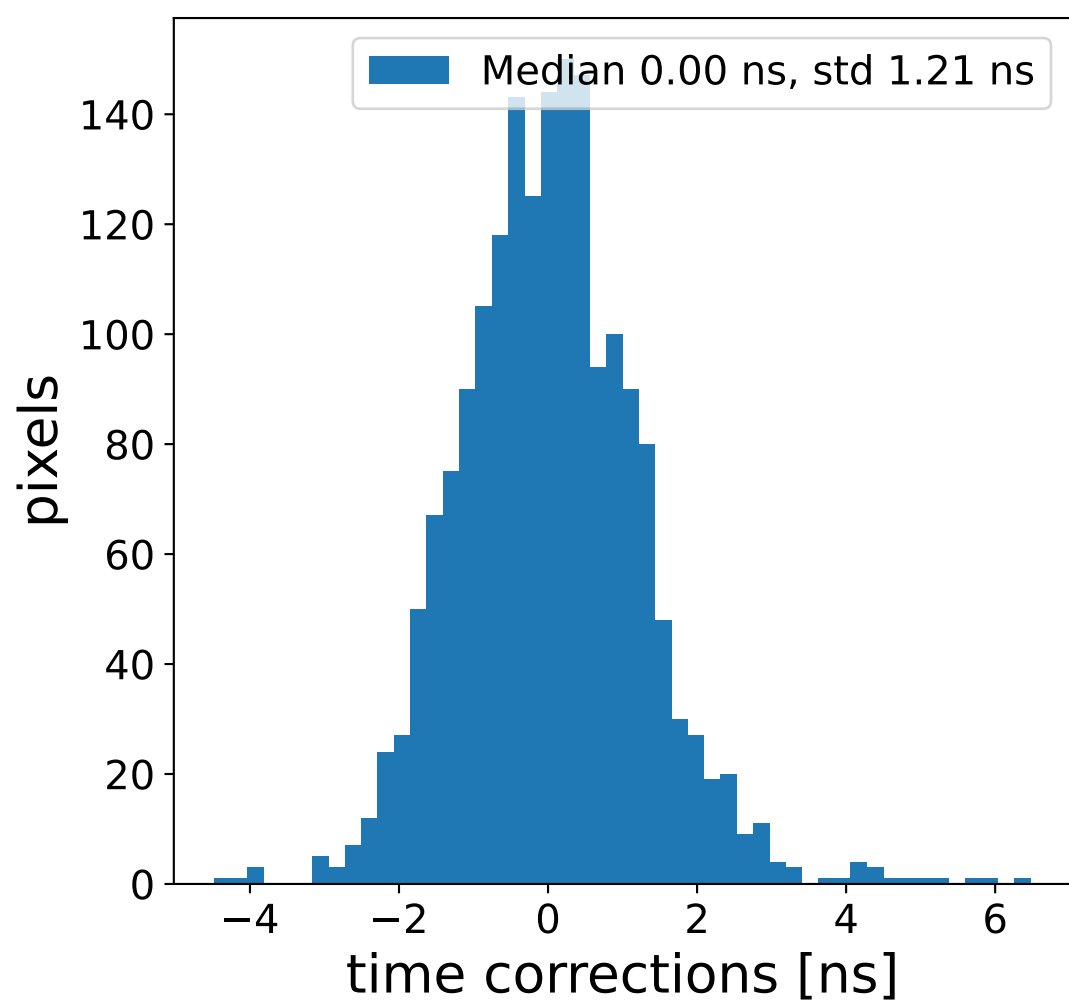

pedestal sample of 10000 events