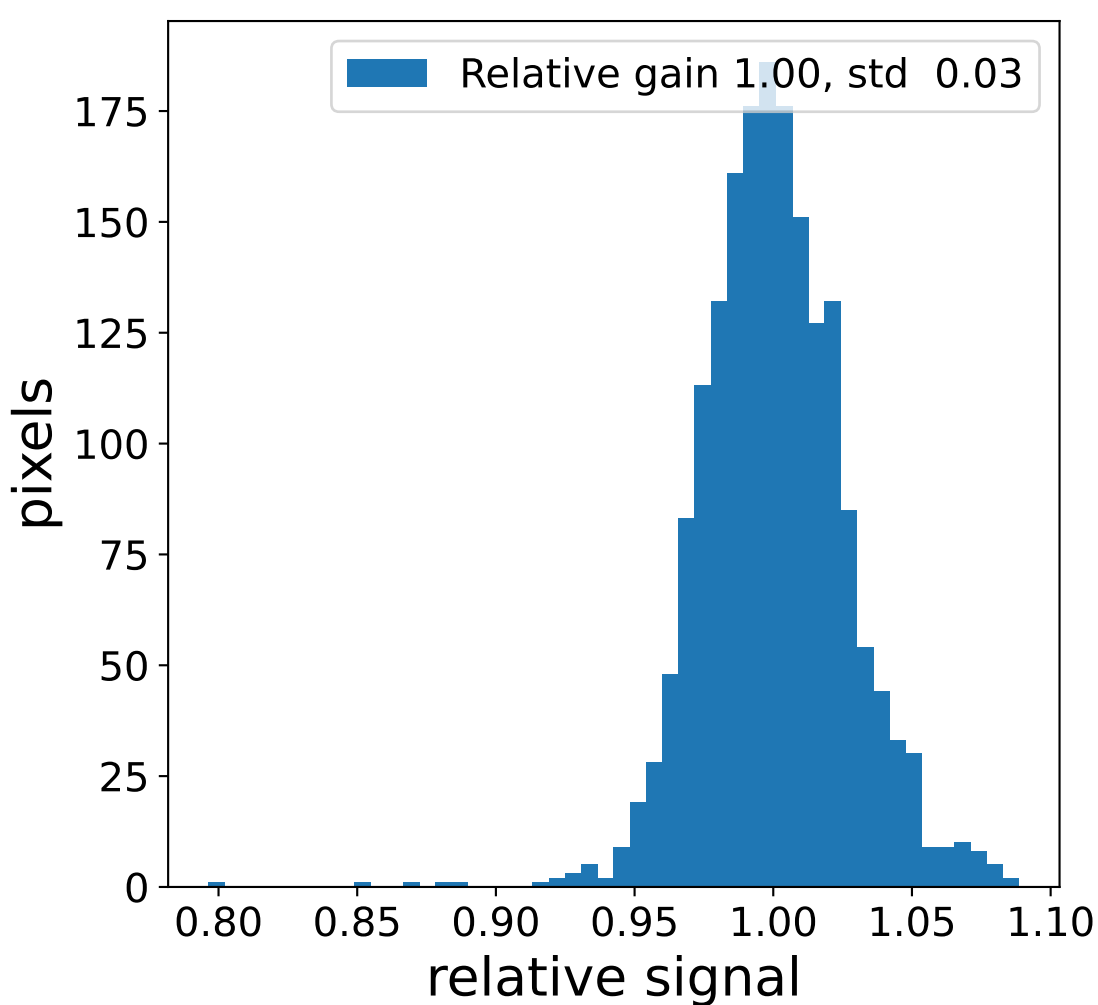

pedestal sample of 10000 events