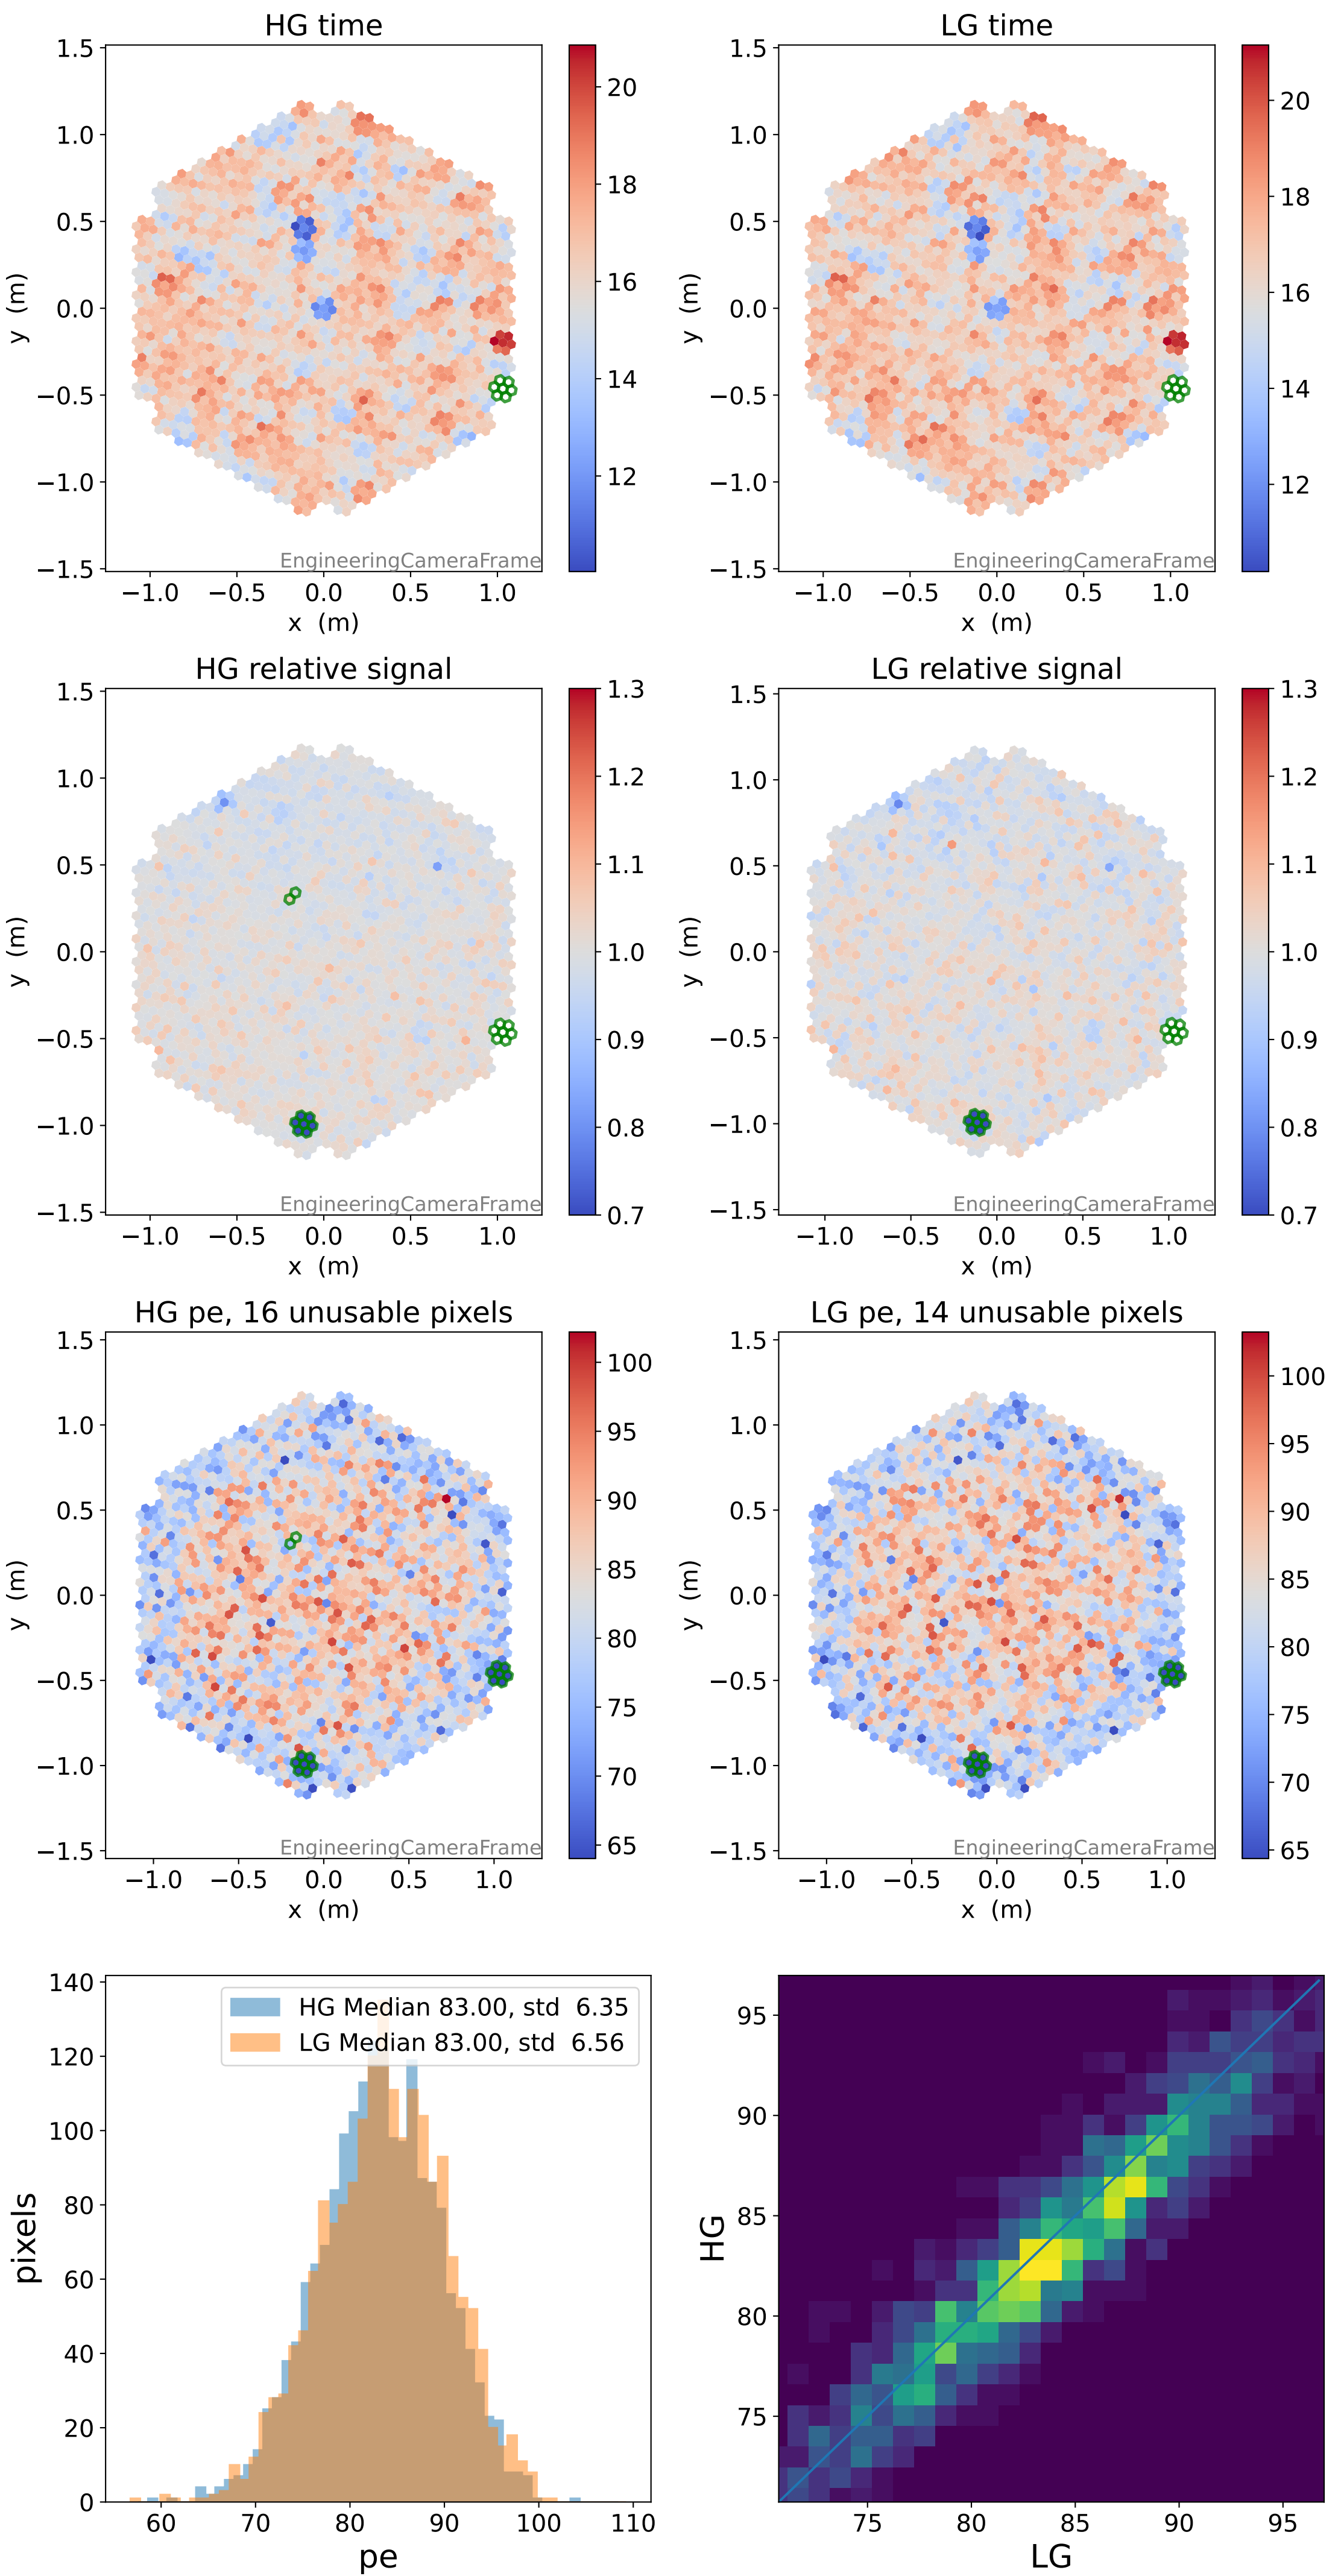

Run 22255, Cat-A calibration

Run 22255

Run 22255 channel: HG

FF sample of 10000 events

pedestal sample of 10000 events

flat-fielded gain [ADC/pe]

Run 22255 channel: LG

FF sample of 10000 events

pedestal sample of 10000 events

flat-fielded gain [ADC/pe]