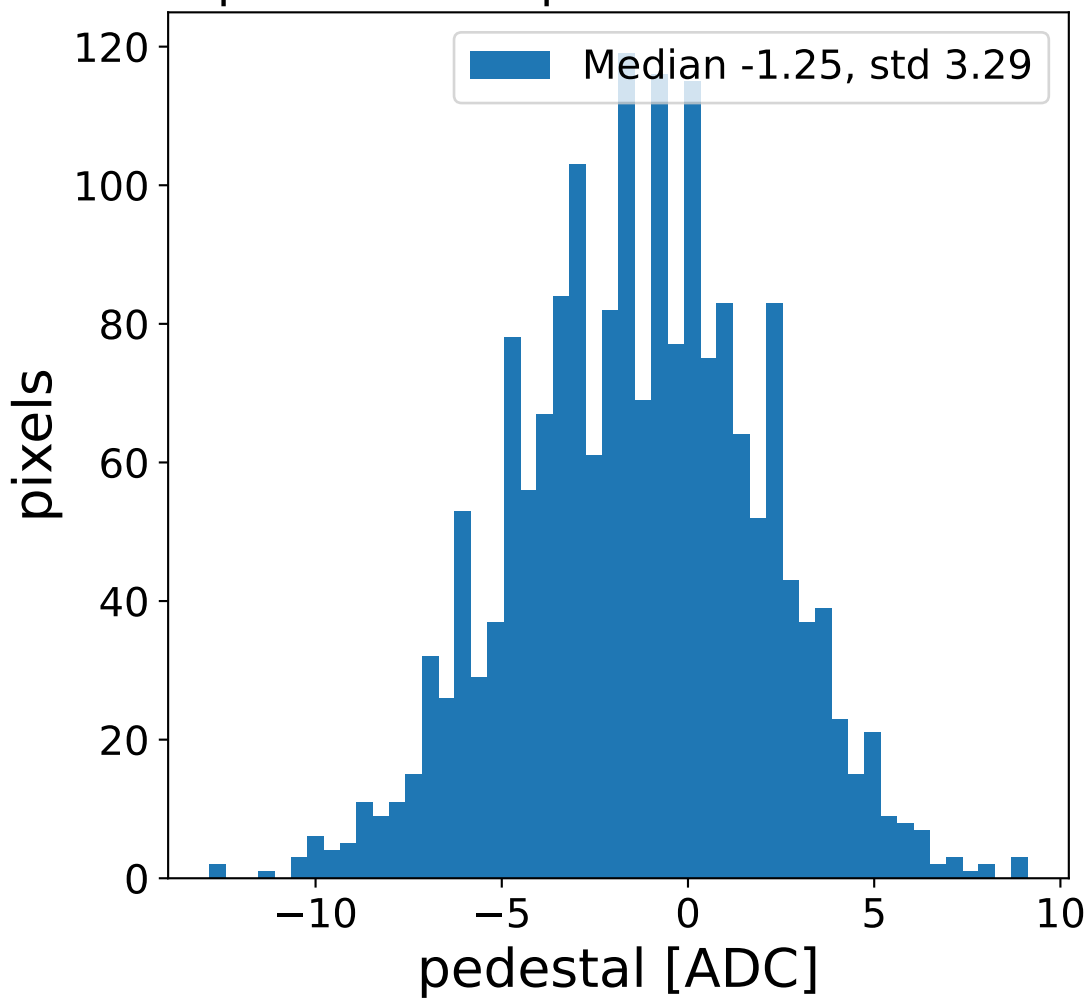

Run 22255, Cat-A calibration

Run 22255

Run 22255 channel: HG

FF sample of 10000 events

pedestal sample of 10000 events

flat-fielded gain [ADC/pe]

Run 22255 channel: LG

FF sample of 10000 events

pedestal sample of 10000 events

flat-fielded gain [ADC/pe]