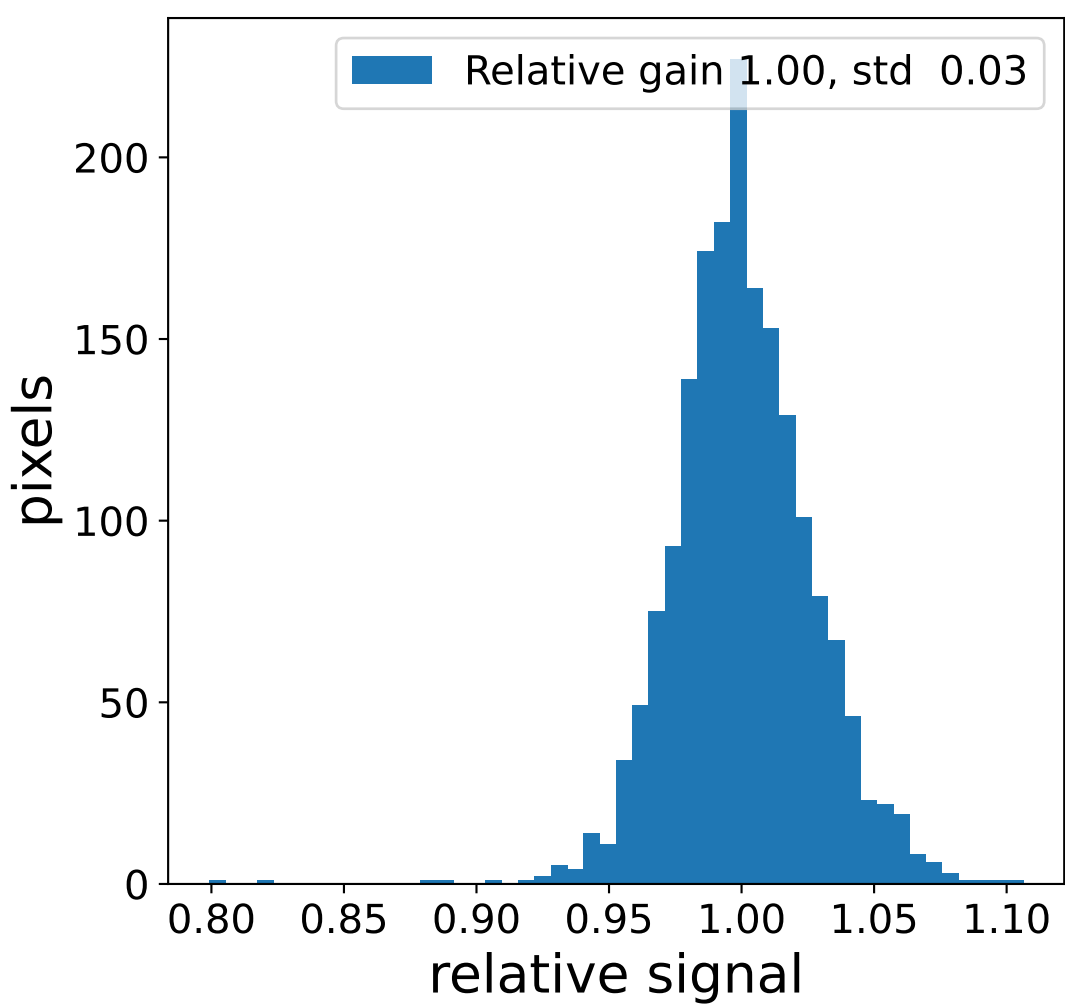

Run 22255, Cat-A calibration

Run 22255

Run 22255 channel: HG

FF sample of 10000 events

pedestal sample of 10000 events

flat-fielded gain [ADC/pe]

Run 22255 channel: LG

FF sample of 10000 events

pedestal sample of 10000 events

flat-fielded gain [ADC/pe]