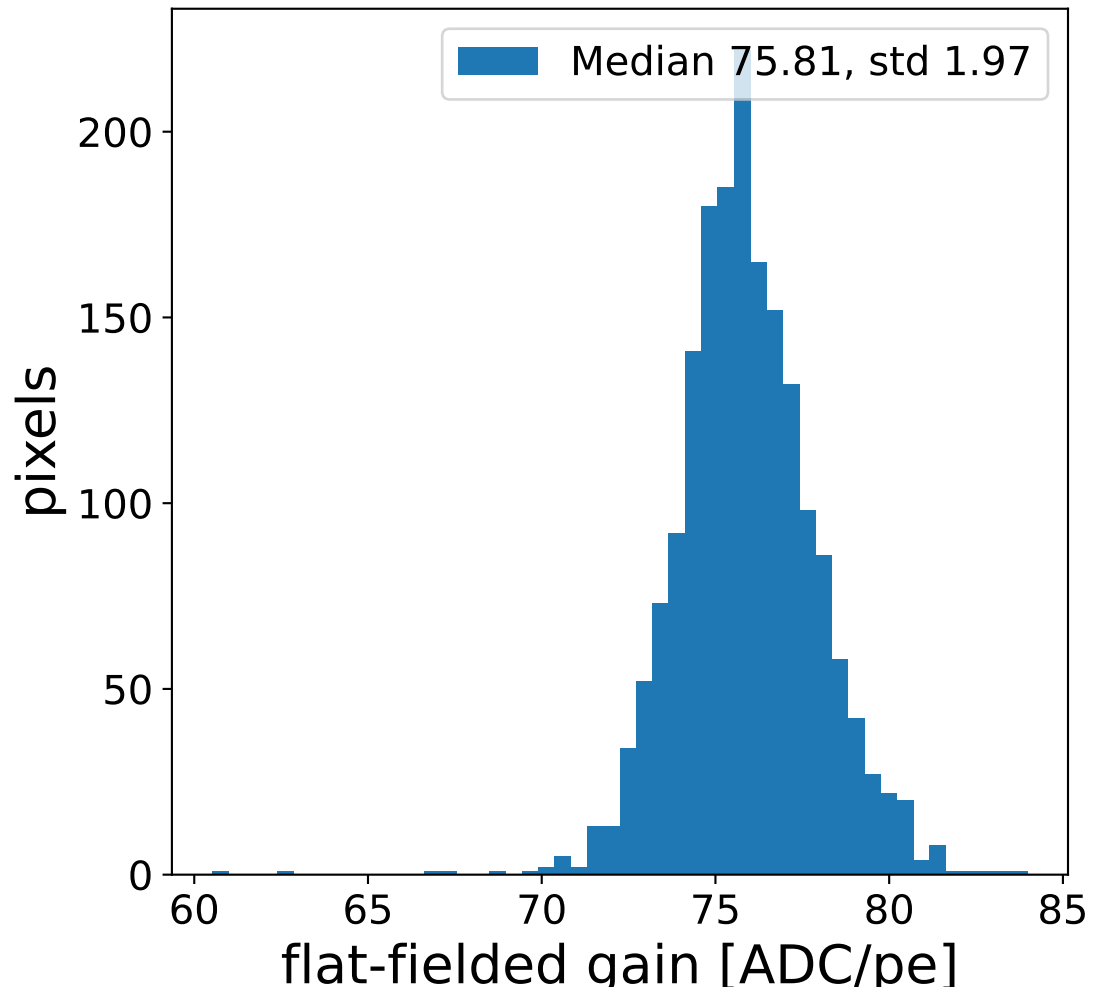

Run 22255, Cat-A calibration

Run 22255

Run 22255 channel: HG

FF sample of 10000 events

pedestal sample of 10000 events

flat-fielded gain [ADC/pe]

Run 22255 channel: LG

FF sample of 10000 events

pedestal sample of 10000 events

flat-fielded gain [ADC/pe]