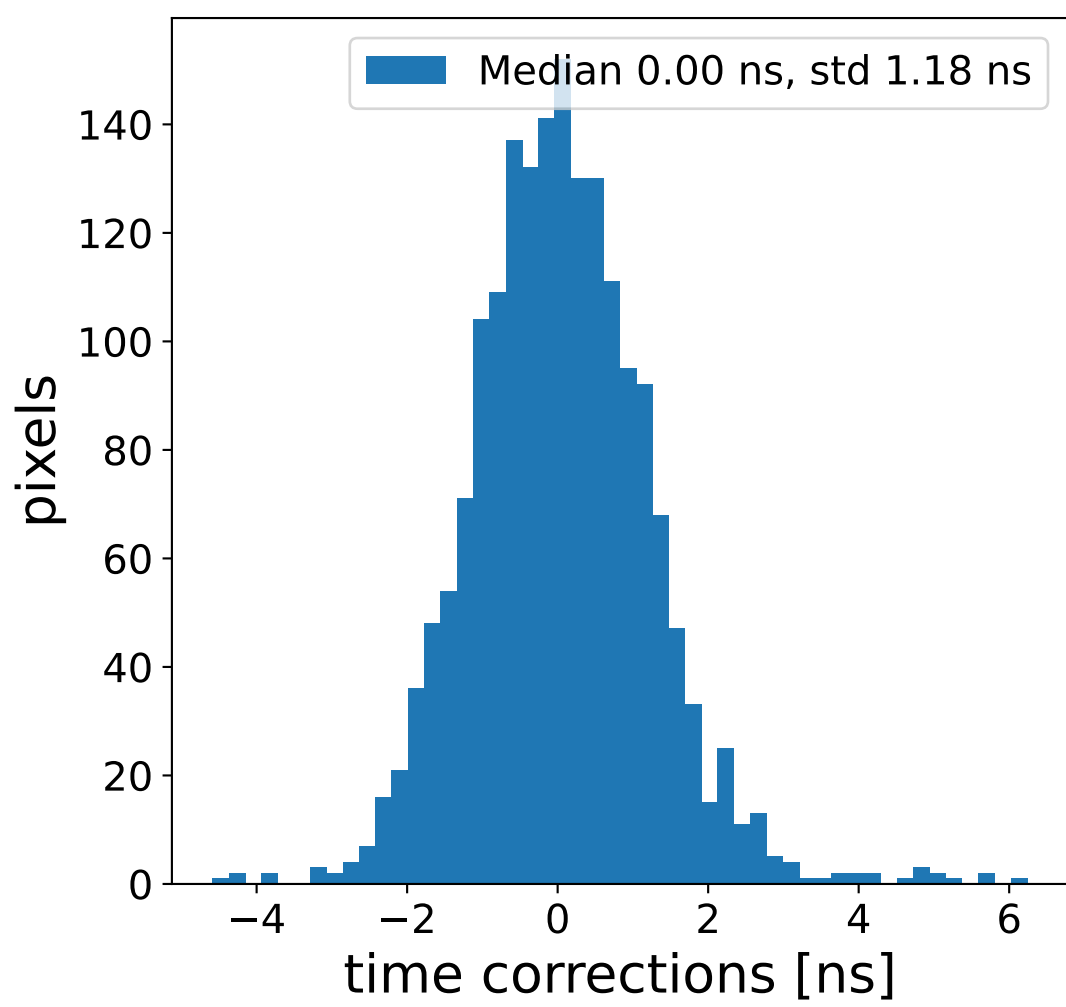

Run 22255, Cat-A calibration

Run 22255

Run 22255 channel: HG

FF sample of 10000 events

pedestal sample of 10000 events

flat-fielded gain [ADC/pe]

Run 22255 channel: LG

FF sample of 10000 events

pedestal sample of 10000 events

flat-fielded gain [ADC/pe]