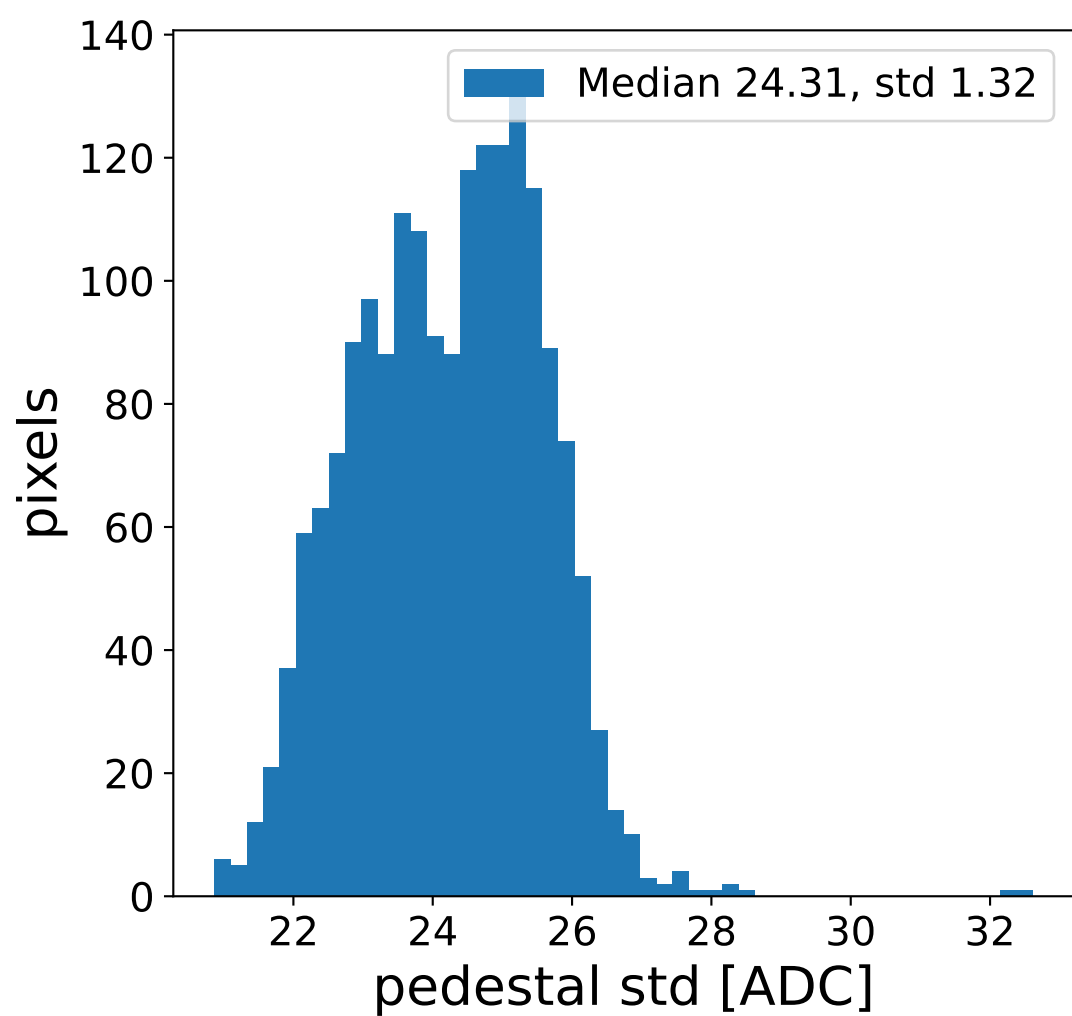

Run 22255, Cat-A calibration

Run 22255

Run 22255 channel: HG

FF sample of 10000 events

pedestal sample of 10000 events

flat-fielded gain [ADC/pe]

Run 22255 channel: LG

FF sample of 10000 events

pedestal sample of 10000 events

flat-fielded gain [ADC/pe]