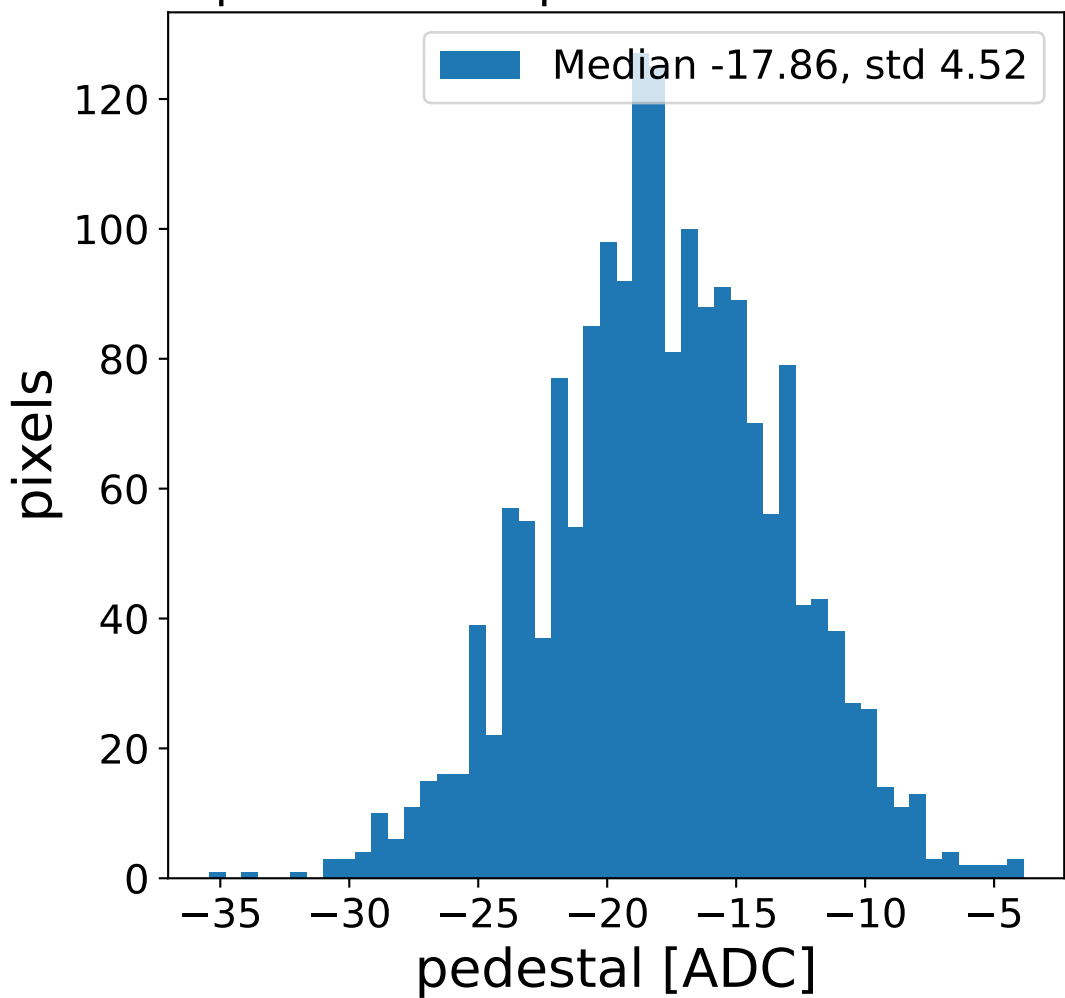

Run 22255, Cat-A calibration

Run 22255

Run 22255 channel: HG

FF sample of 10000 events

pedestal sample of 10000 events

flat-fielded gain [ADC/pe]

Run 22255 channel: LG

FF sample of 10000 events

pedestal sample of 10000 events

flat-fielded gain [ADC/pe]