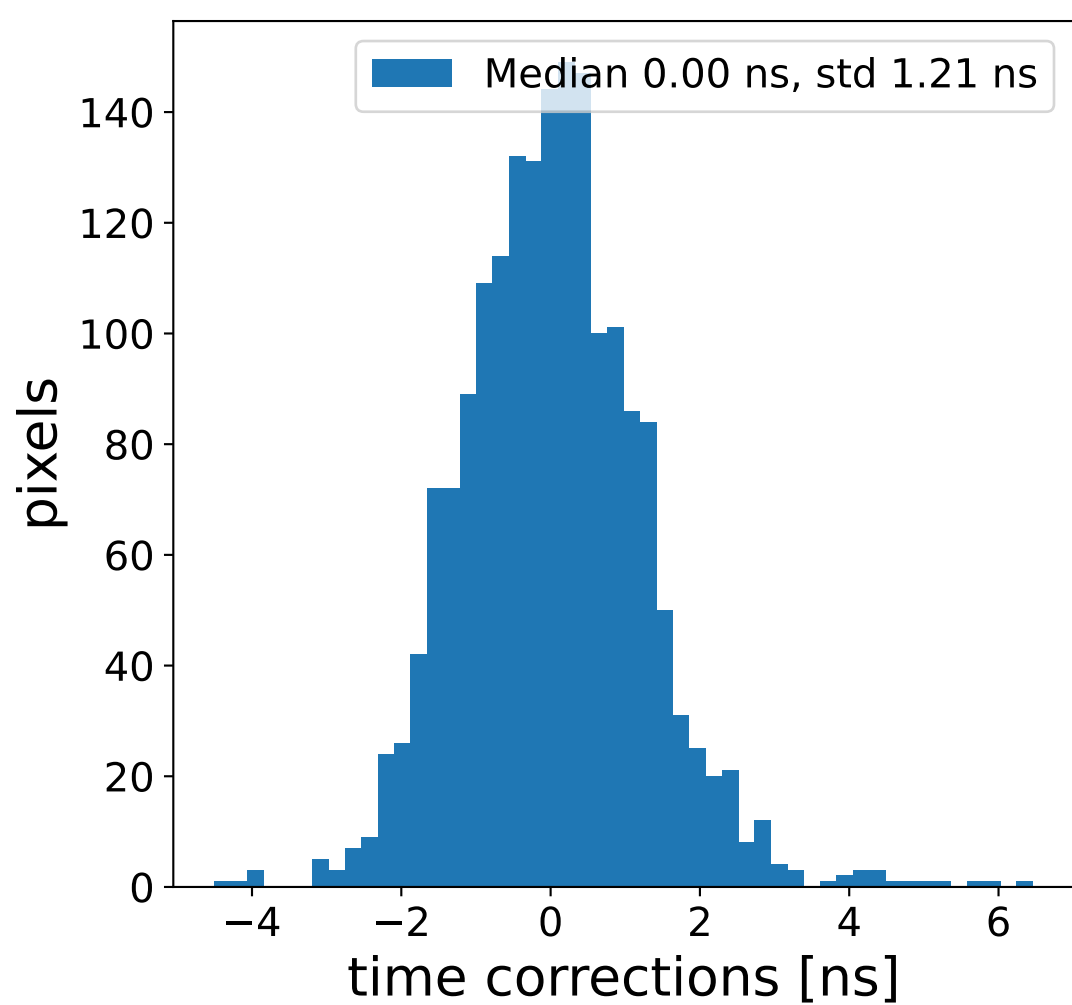

Run 22255, Cat-A calibration

Run 22255

Run 22255 channel: HG

FF sample of 10000 events

pedestal sample of 10000 events

flat-fielded gain [ADC/pe]

Run 22255 channel: LG

FF sample of 10000 events

pedestal sample of 10000 events

flat-fielded gain [ADC/pe]