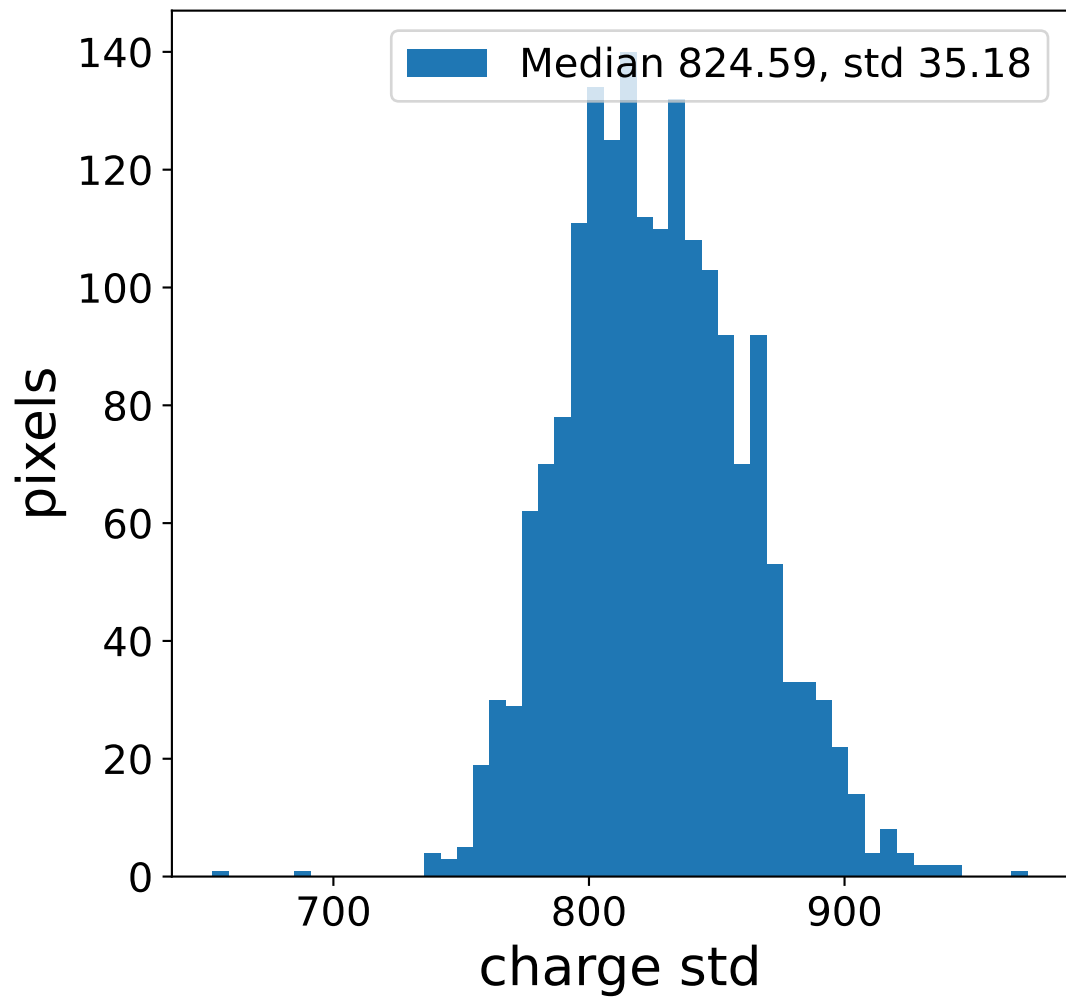

Run 22255, Cat-A calibration

Run 22255

Run 22255 channel: HG

FF sample of 10000 events

pedestal sample of 10000 events

flat-fielded gain [ADC/pe]

Run 22255 channel: LG

FF sample of 10000 events

pedestal sample of 10000 events

flat-fielded gain [ADC/pe]