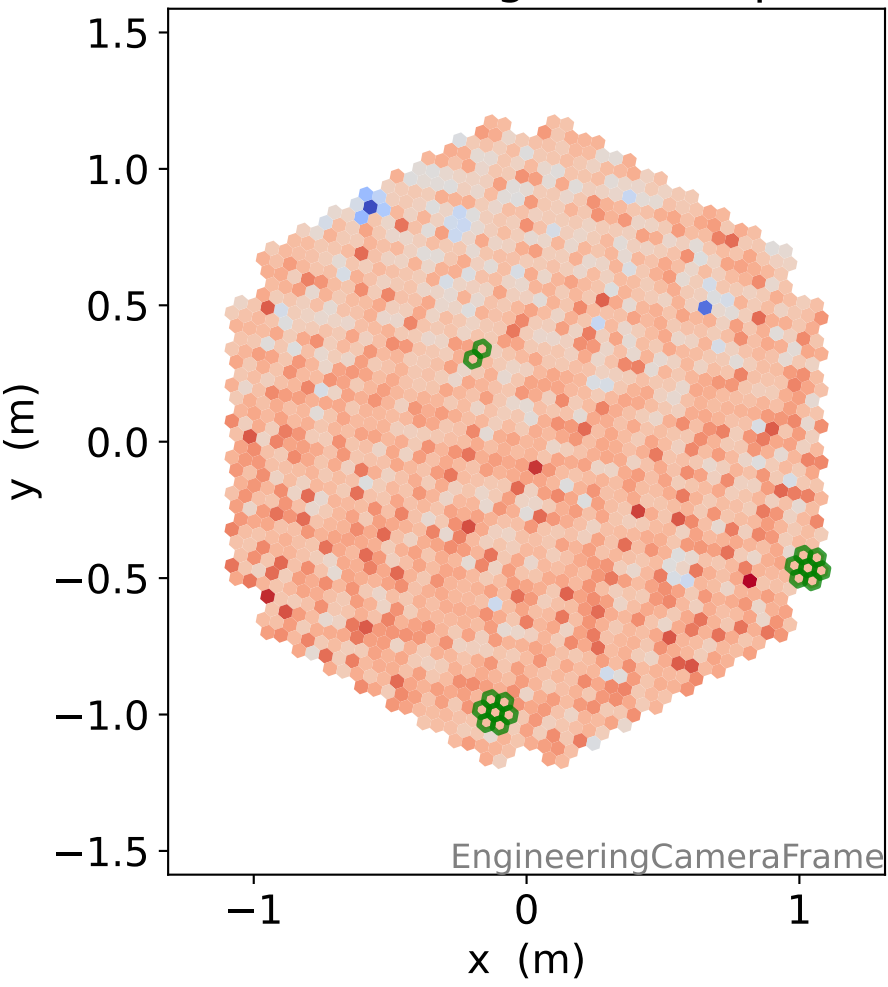

Run 22255, Cat-A calibration

Run 22255

Run 22255 channel: HG

FF sample of 10000 events

pedestal sample of 10000 events

flat-fielded gain [ADC/pe]

Run 22255 channel: LG

FF sample of 10000 events

pedestal sample of 10000 events

flat-fielded gain [ADC/pe]