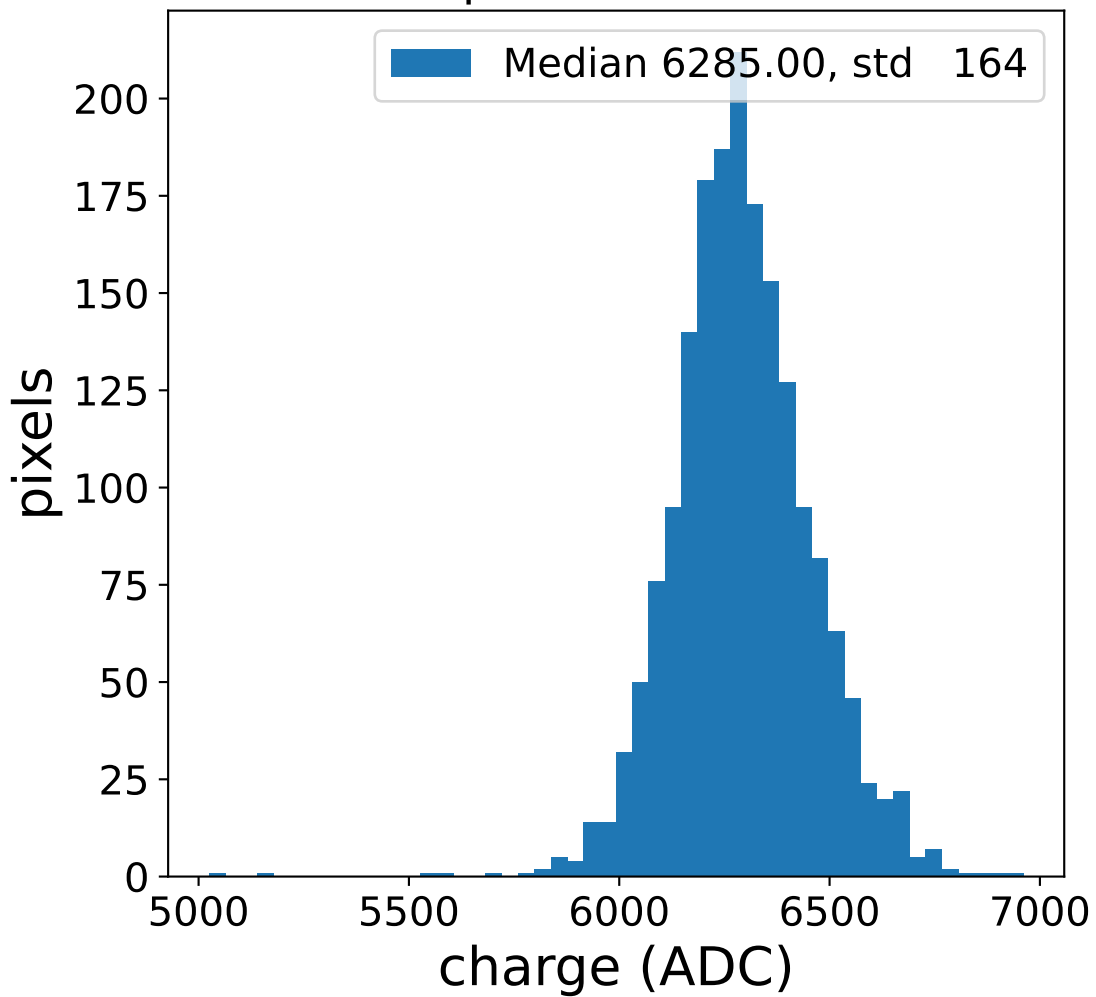

Run 22255, Cat-A calibration

Run 22255

Run 22255 channel: HG

FF sample of 10000 events

pedestal sample of 10000 events

flat-fielded gain [ADC/pe]

Run 22255 channel: LG

FF sample of 10000 events

pedestal sample of 10000 events

flat-fielded gain [ADC/pe]