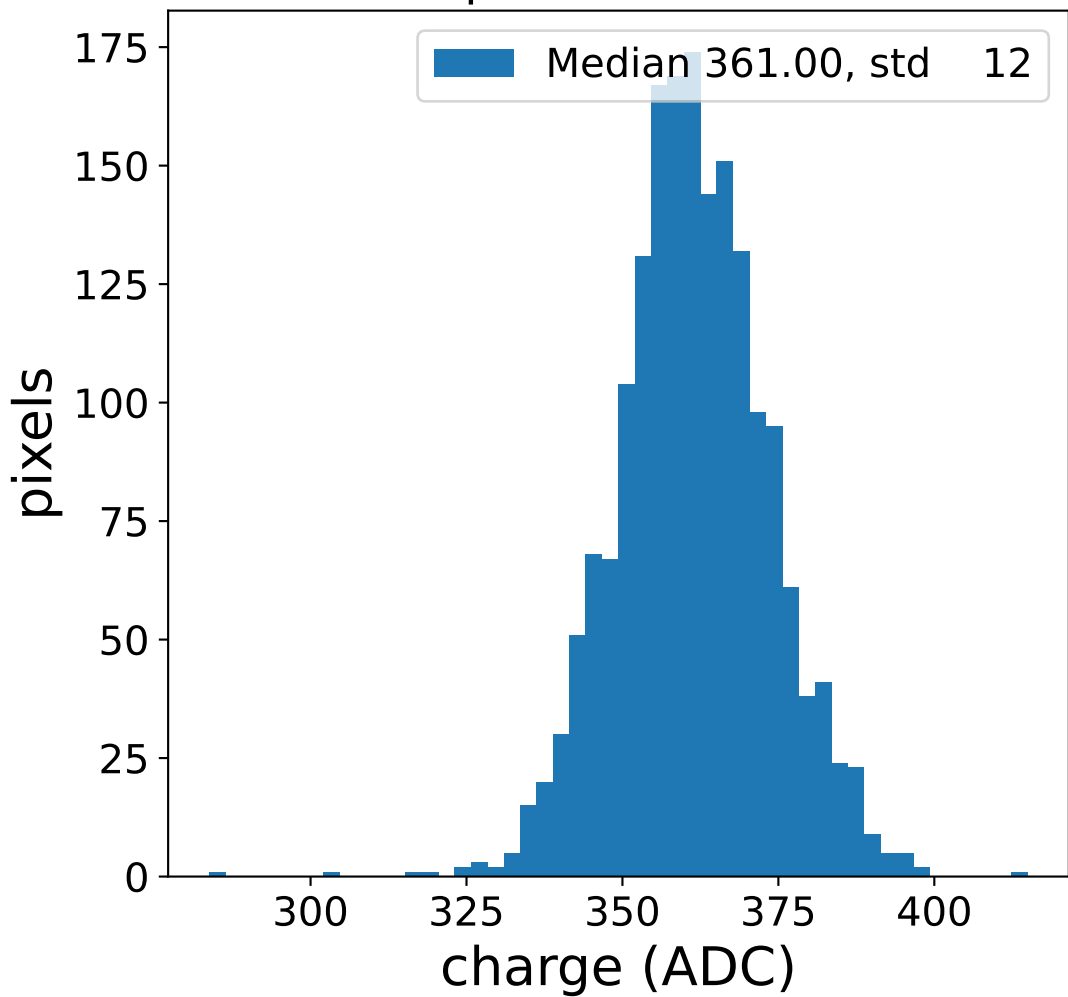

Run 22255, Cat-A calibration

Run 22255

Run 22255 channel: HG

FF sample of 10000 events

pedestal sample of 10000 events

flat-fielded gain [ADC/pe]

Run 22255 channel: LG

FF sample of 10000 events

pedestal sample of 10000 events

flat-fielded gain [ADC/pe]