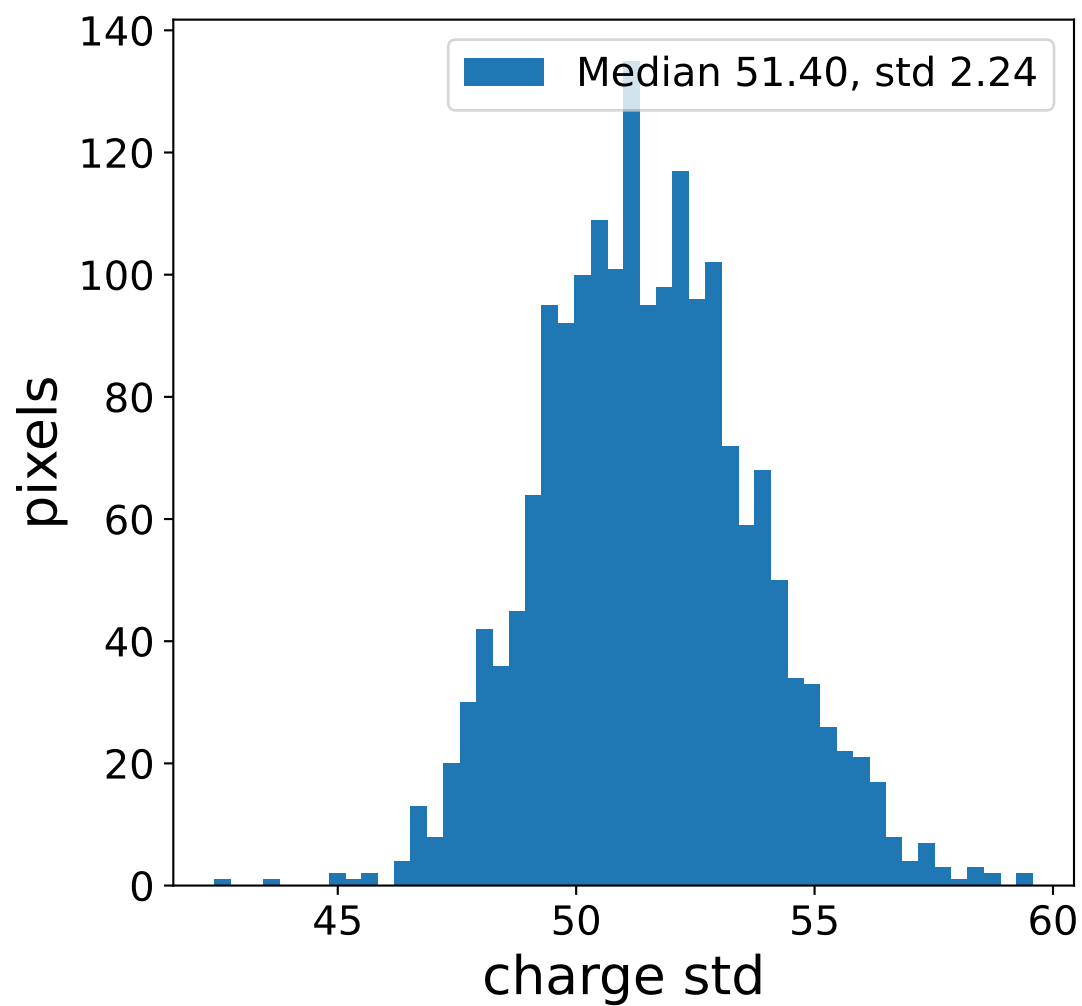

Run 22255, Cat-A calibration

Run 22255

Run 22255 channel: HG

FF sample of 10000 events

pedestal sample of 10000 events

flat-fielded gain [ADC/pe]

Run 22255 channel: LG

FF sample of 10000 events

pedestal sample of 10000 events

flat-fielded gain [ADC/pe]