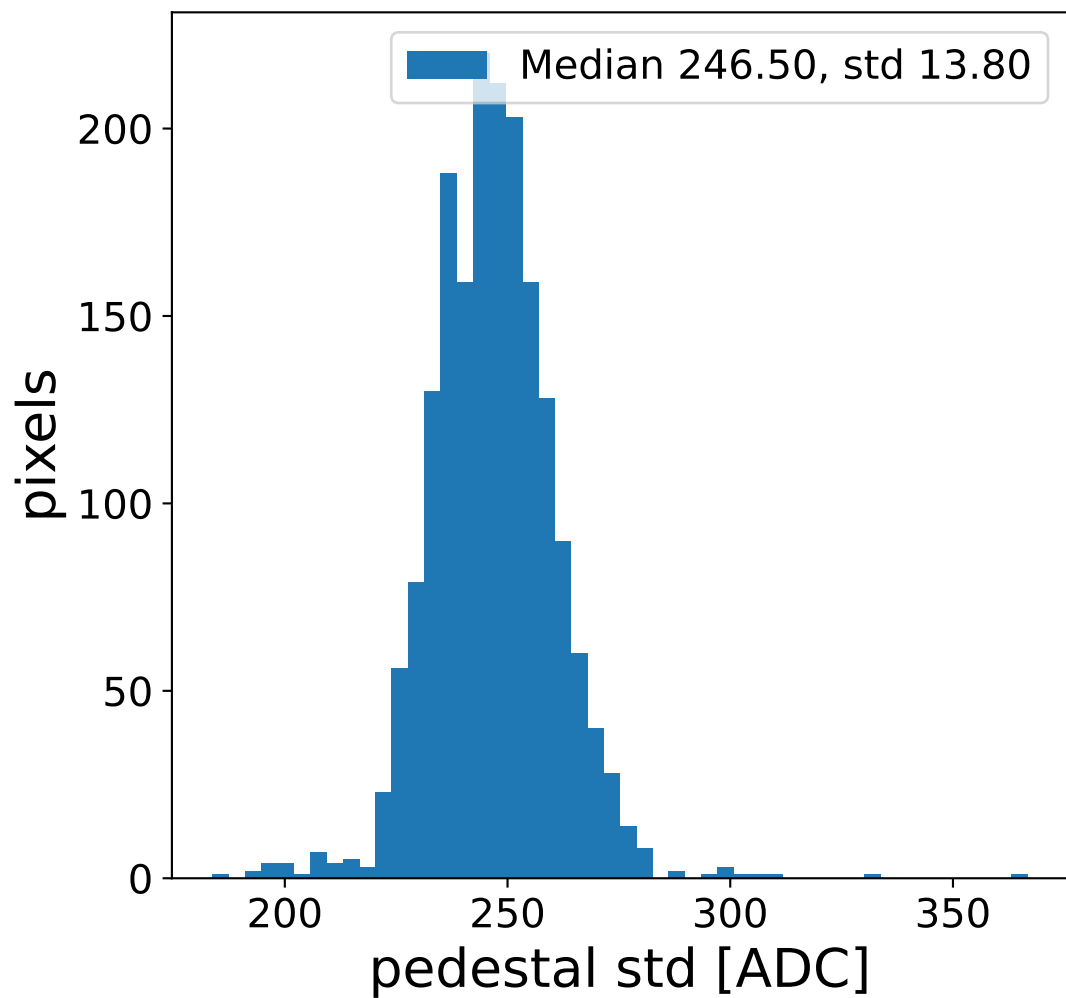

Run 22255, Cat-A calibration

Run 22255

Run 22255 channel: HG

FF sample of 10000 events

pedestal sample of 10000 events

flat-fielded gain [ADC/pe]

Run 22255 channel: LG

FF sample of 10000 events

pedestal sample of 10000 events

flat-fielded gain [ADC/pe]