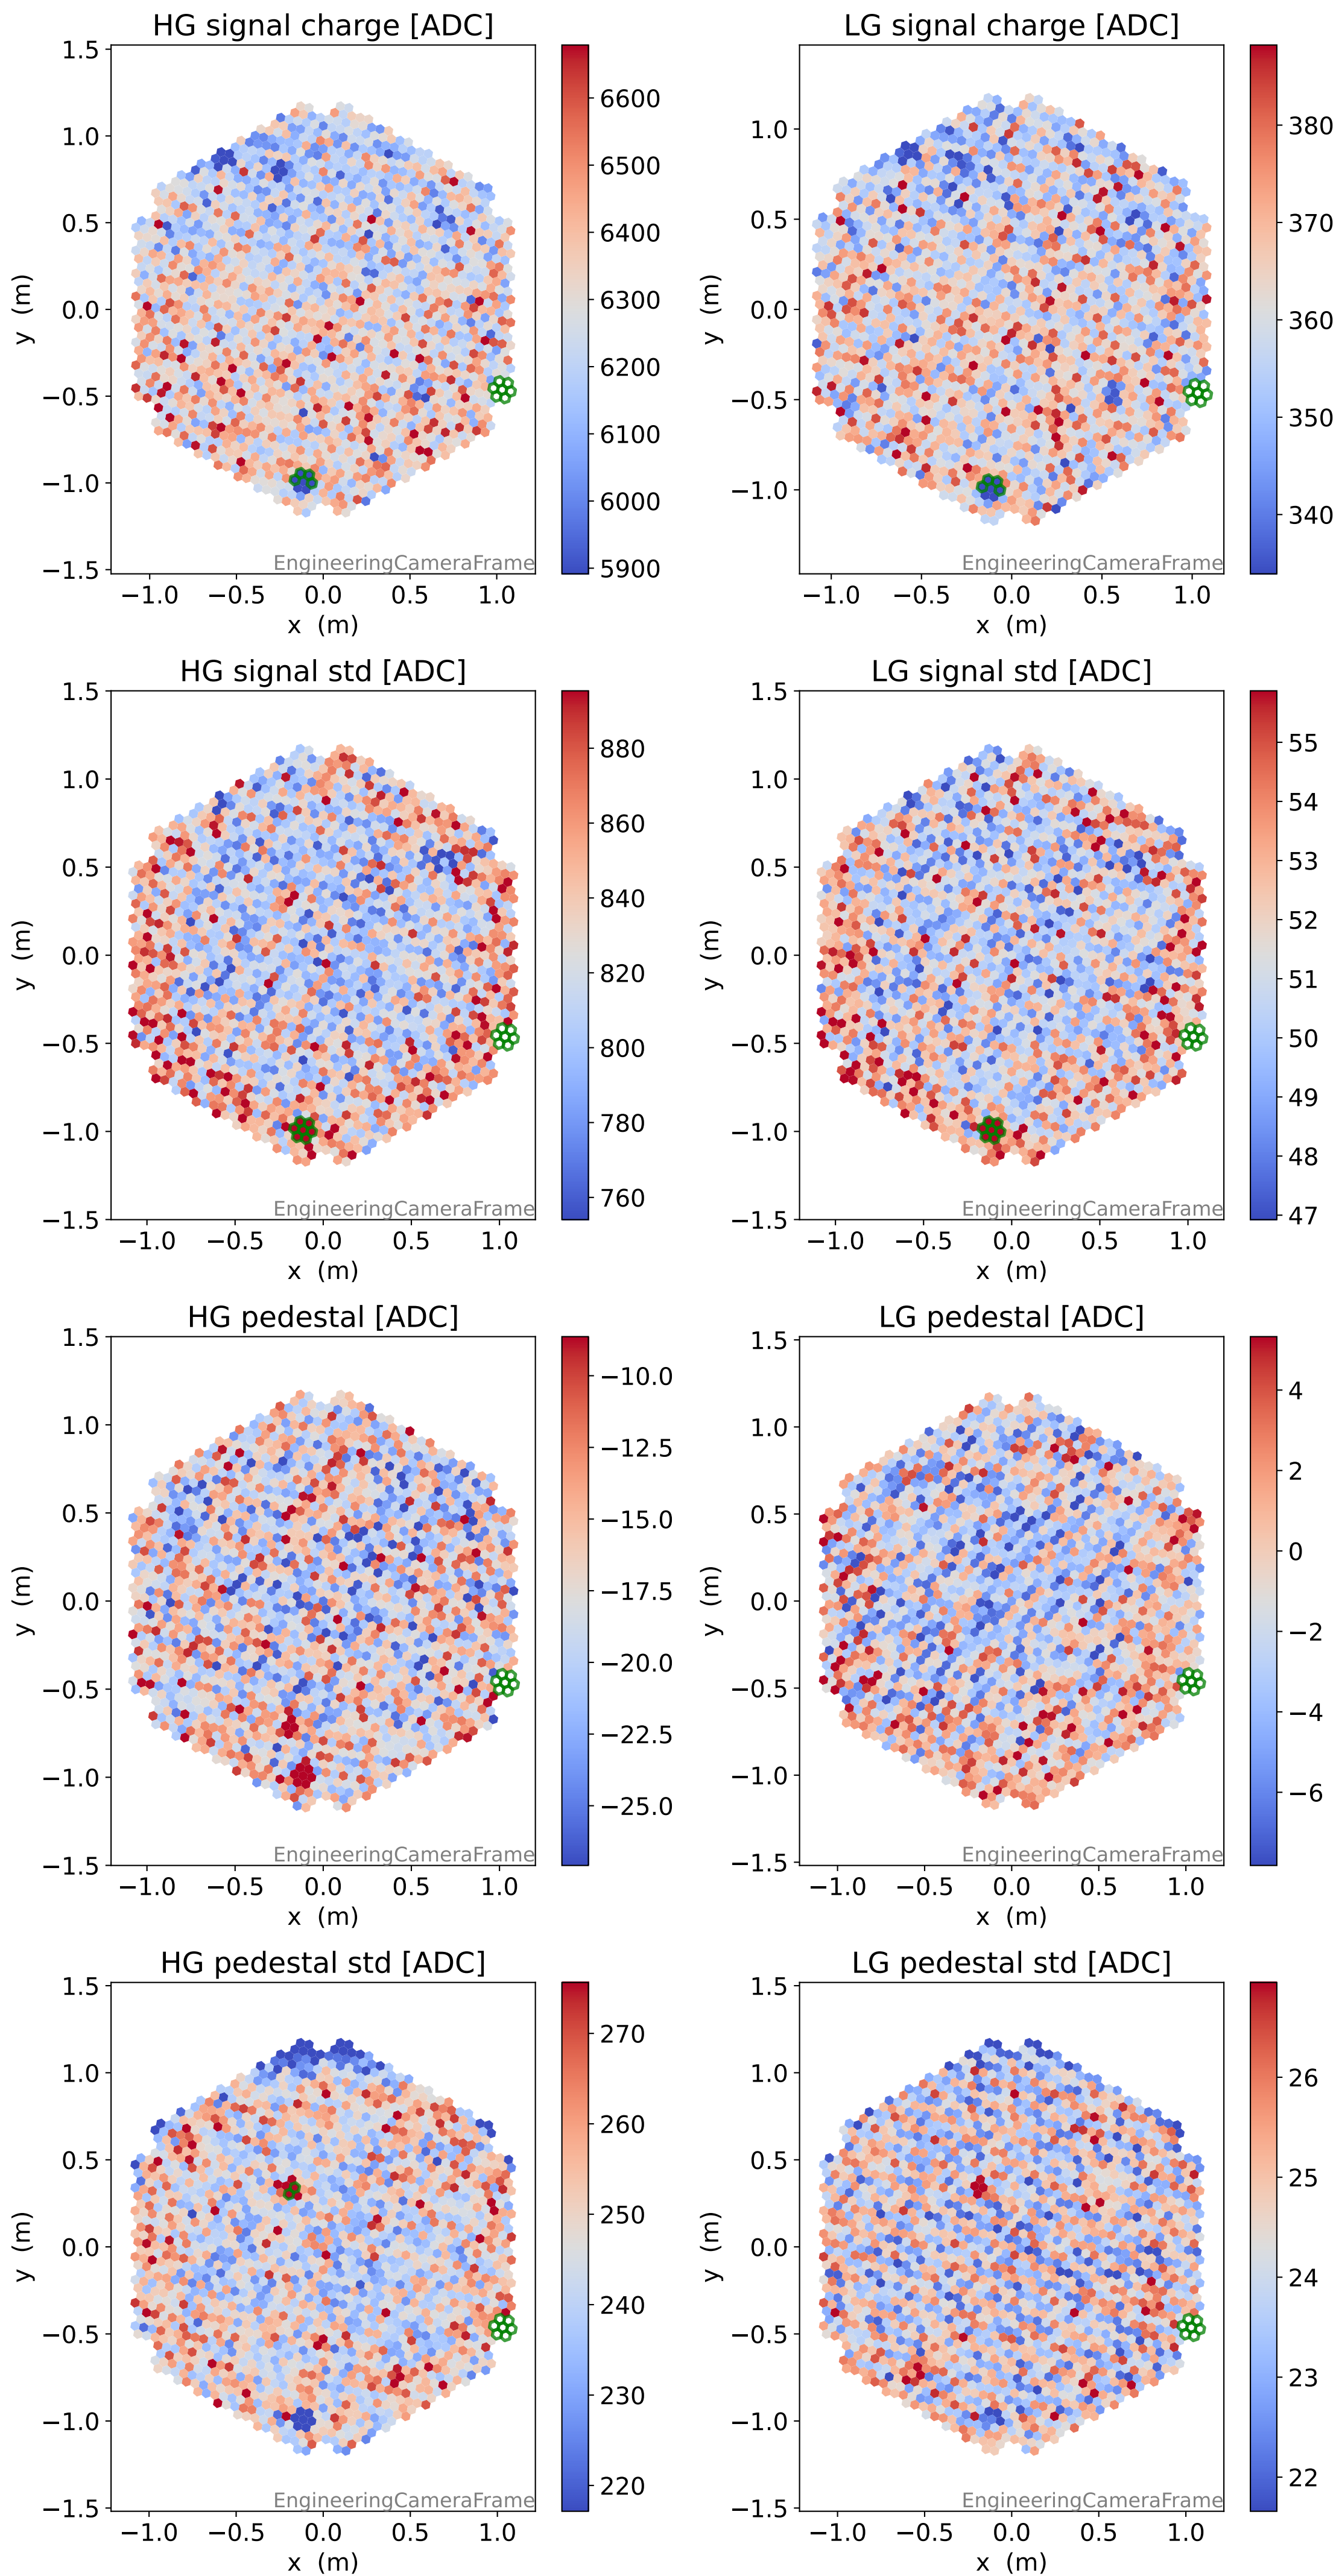

Run 22255, Cat-A calibration

Run 22255

Run 22255 channel: HG

FF sample of 10000 events

pedestal sample of 10000 events

flat-fielded gain [ADC/pe]

Run 22255 channel: LG

FF sample of 10000 events

pedestal sample of 10000 events

flat-fielded gain [ADC/pe]