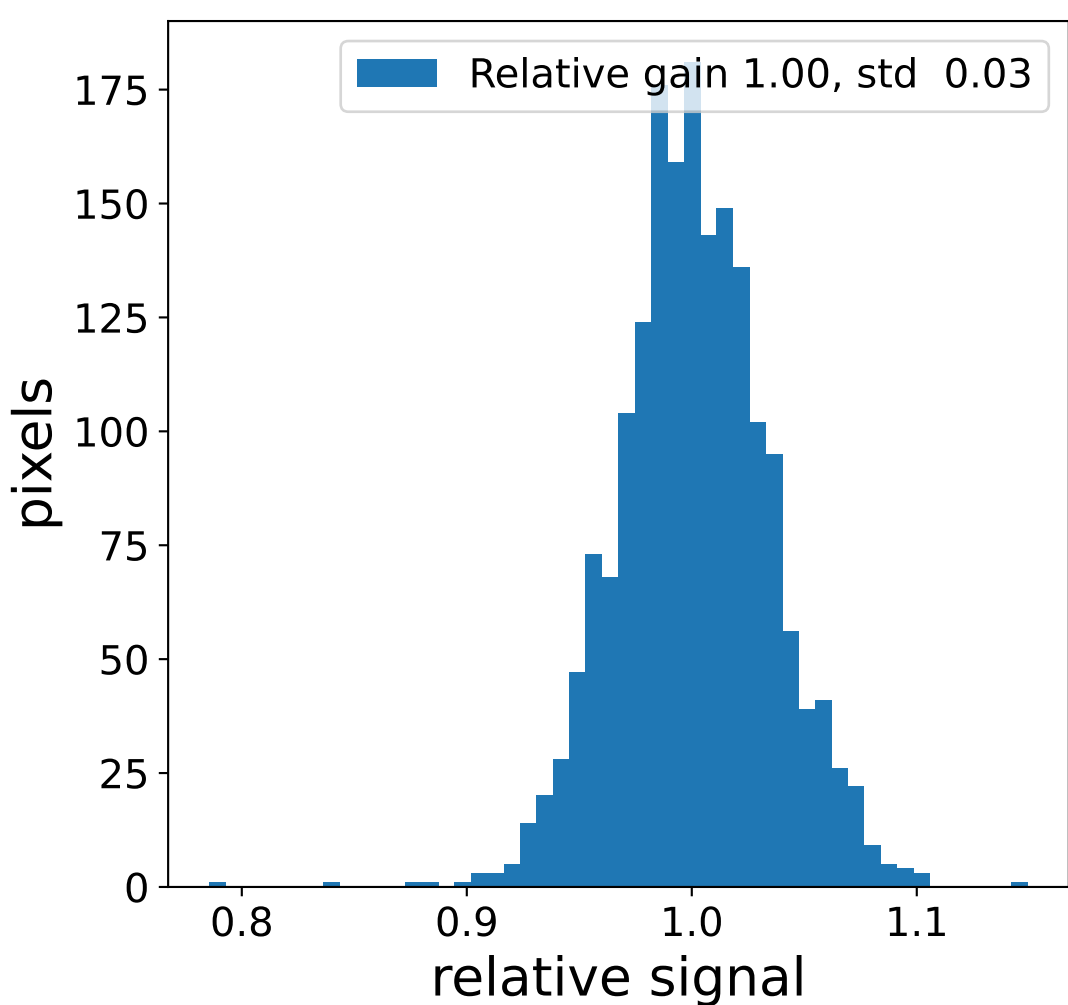

Run 22255, Cat-A calibration

Run 22255

Run 22255 channel: HG

FF sample of 10000 events

pedestal sample of 10000 events

flat-fielded gain [ADC/pe]

Run 22255 channel: LG

FF sample of 10000 events

pedestal sample of 10000 events

flat-fielded gain [ADC/pe]