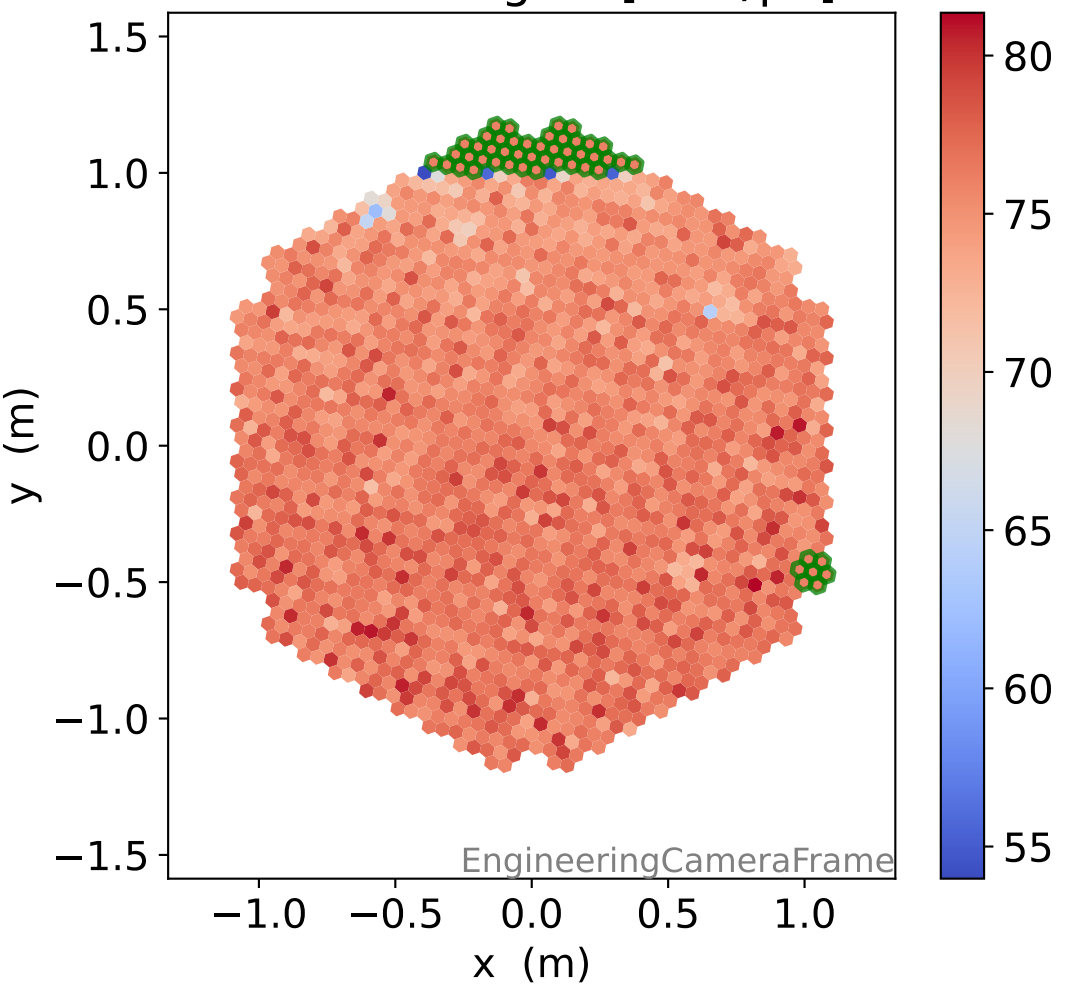

Run 22237, Cat-A calibration

Run 22237

Run 22237 channel: HG

FF sample of 10000 events

pedestal sample of 10000 events

flat-fielded gain [ADC/pe]

Run 22237 channel: LG

FF sample of 10000 events

pedestal sample of 10000 events

flat-fielded gain [ADC/pe]