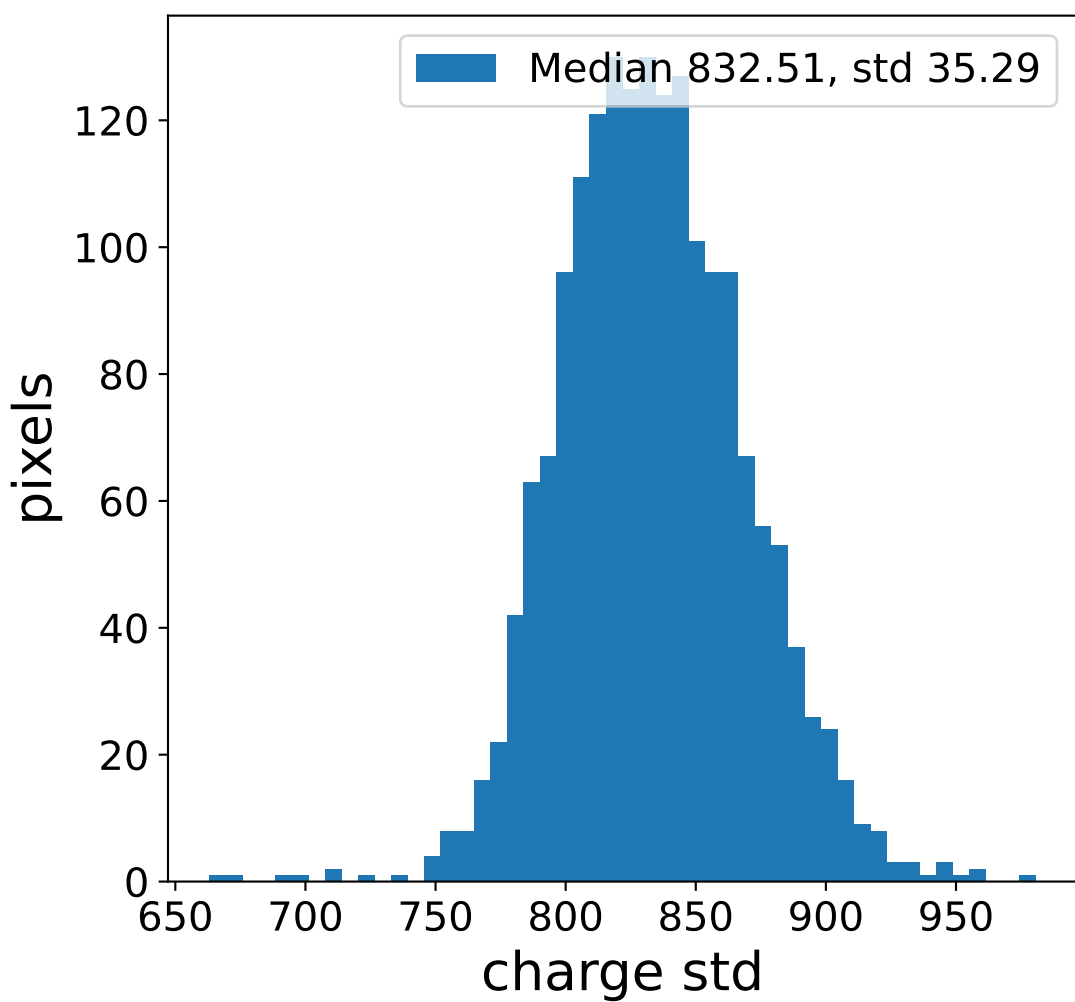

Run 22237, Cat-A calibration

Run 22237

Run 22237 channel: HG

FF sample of 10000 events

pedestal sample of 10000 events

flat-fielded gain [ADC/pe]

Run 22237 channel: LG

FF sample of 10000 events

pedestal sample of 10000 events

flat-fielded gain [ADC/pe]