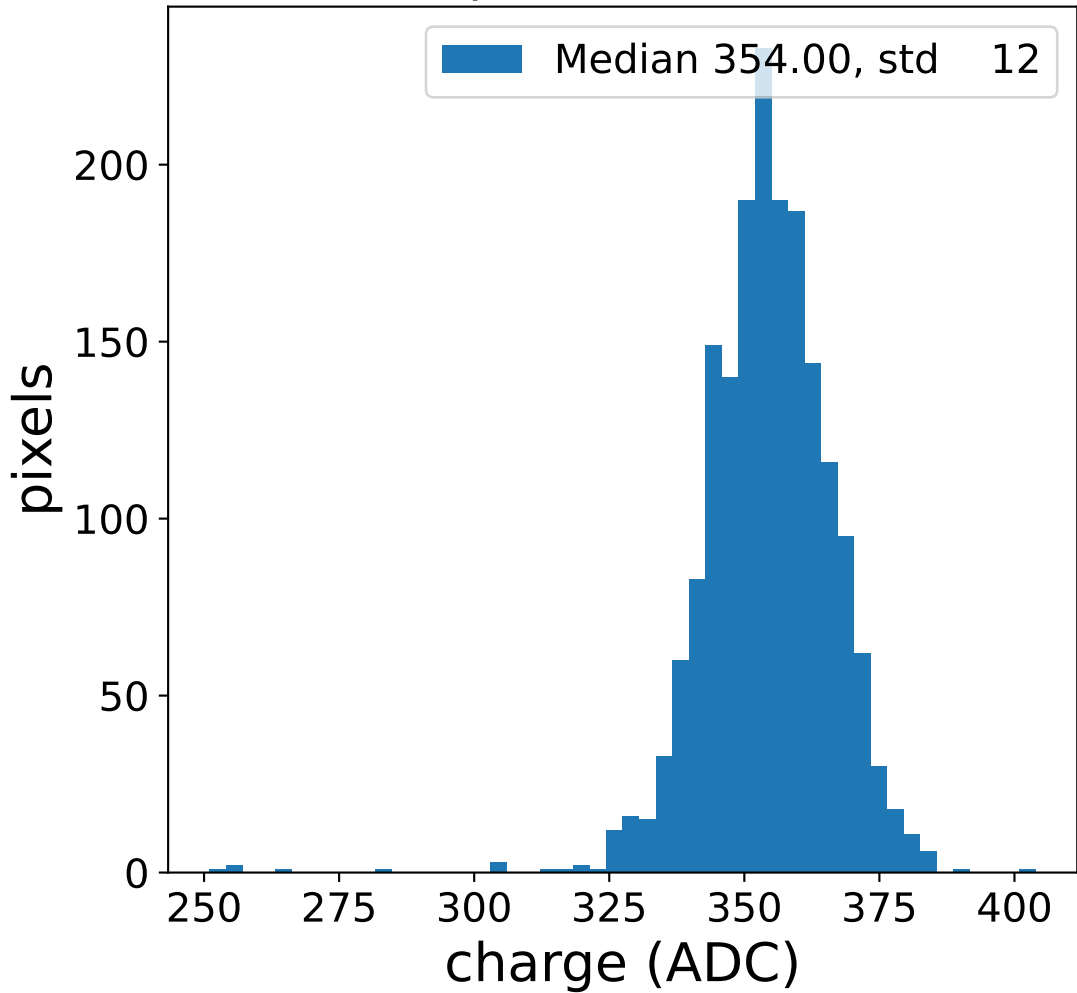

Run 22237, Cat-A calibration

Run 22237

Run 22237 channel: HG

FF sample of 10000 events

pedestal sample of 10000 events

flat-fielded gain [ADC/pe]

Run 22237 channel: LG

FF sample of 10000 events

pedestal sample of 10000 events

flat-fielded gain [ADC/pe]