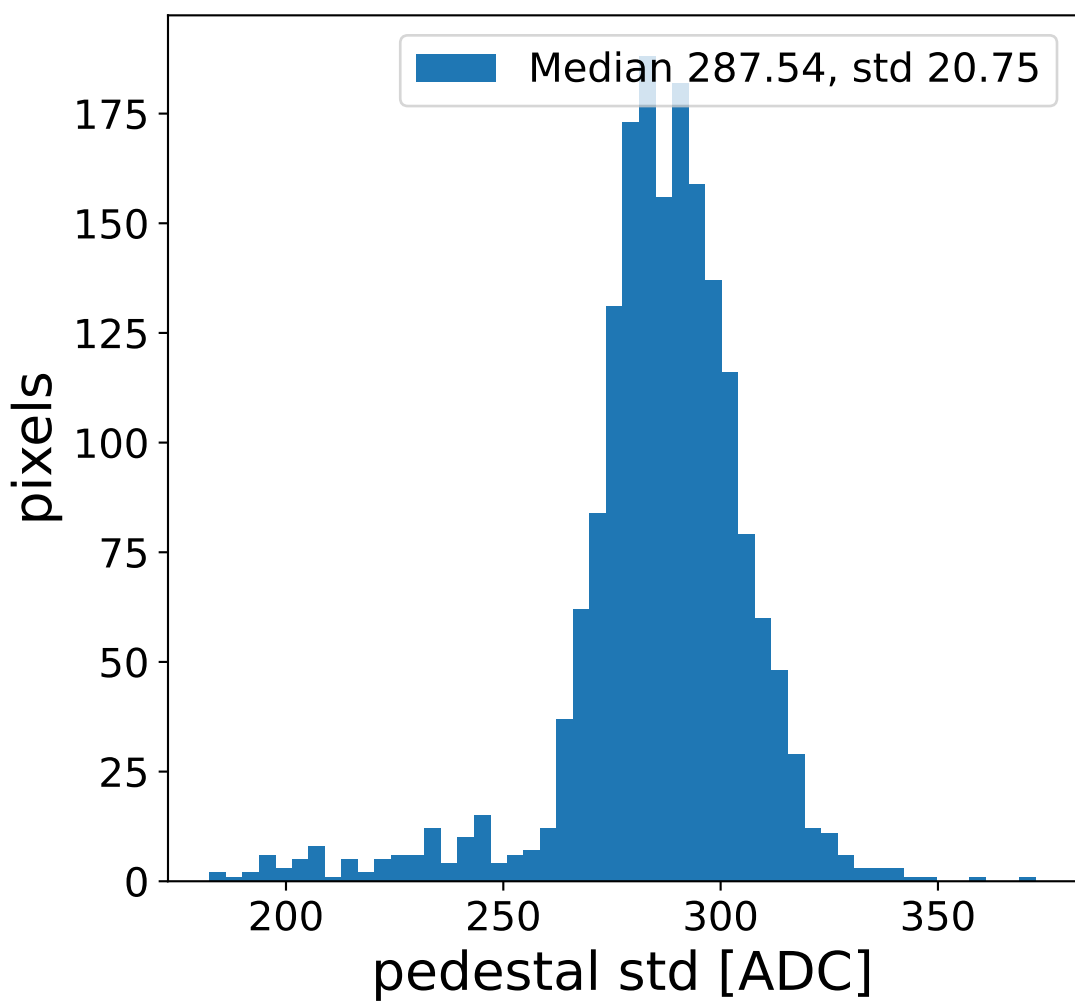

Run 22237, Cat-A calibration

Run 22237

Run 22237 channel: HG

FF sample of 10000 events

pedestal sample of 10000 events

flat-fielded gain [ADC/pe]

Run 22237 channel: LG

FF sample of 10000 events

pedestal sample of 10000 events

flat-fielded gain [ADC/pe]