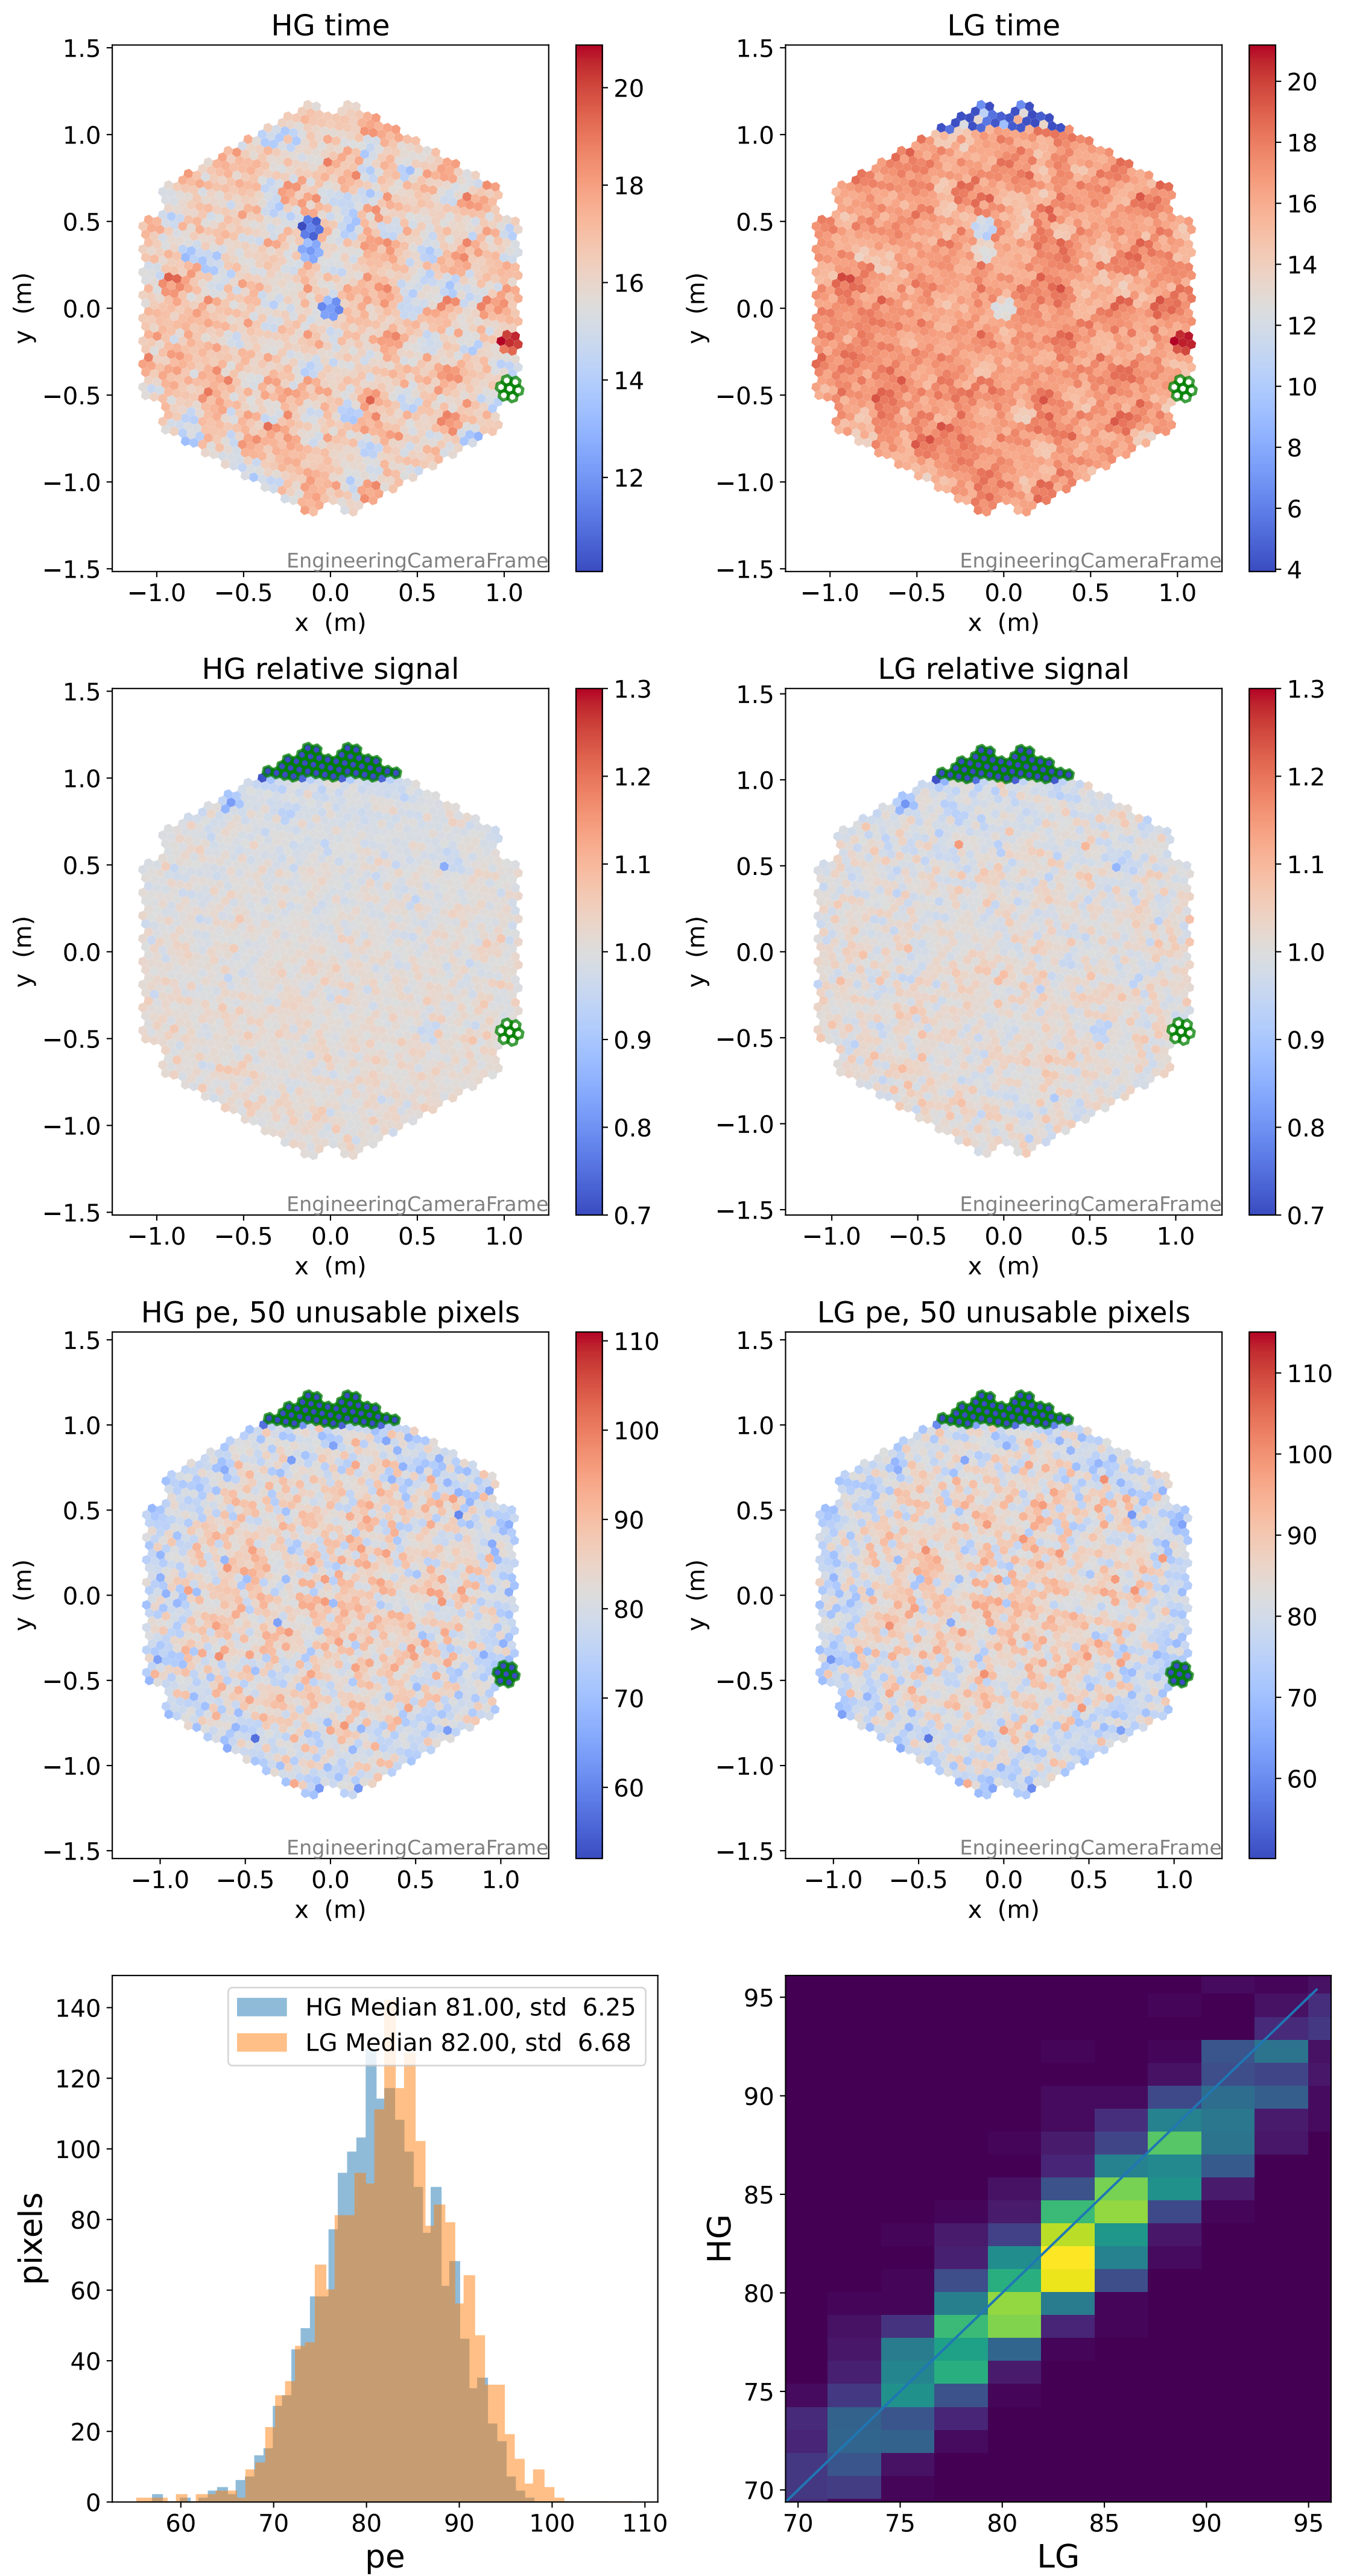

Run 22237, Cat-A calibration

Run 22237

Run 22237 channel: HG

FF sample of 10000 events

pedestal sample of 10000 events

flat-fielded gain [ADC/pe]

Run 22237 channel: LG

FF sample of 10000 events

pedestal sample of 10000 events

flat-fielded gain [ADC/pe]