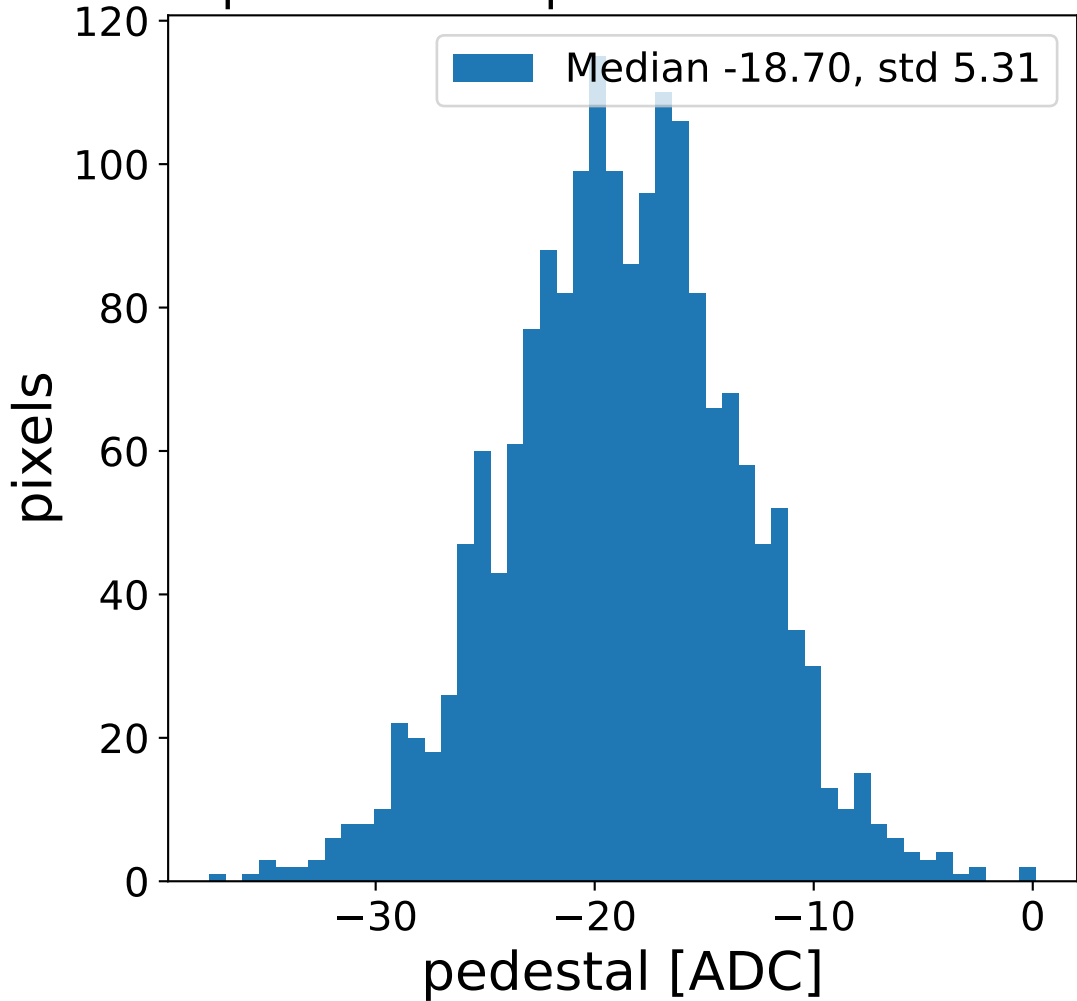

Run 22237, Cat-A calibration

Run 22237

Run 22237 channel: HG

FF sample of 10000 events

pedestal sample of 10000 events

flat-fielded gain [ADC/pe]

Run 22237 channel: LG

FF sample of 10000 events

pedestal sample of 10000 events

flat-fielded gain [ADC/pe]