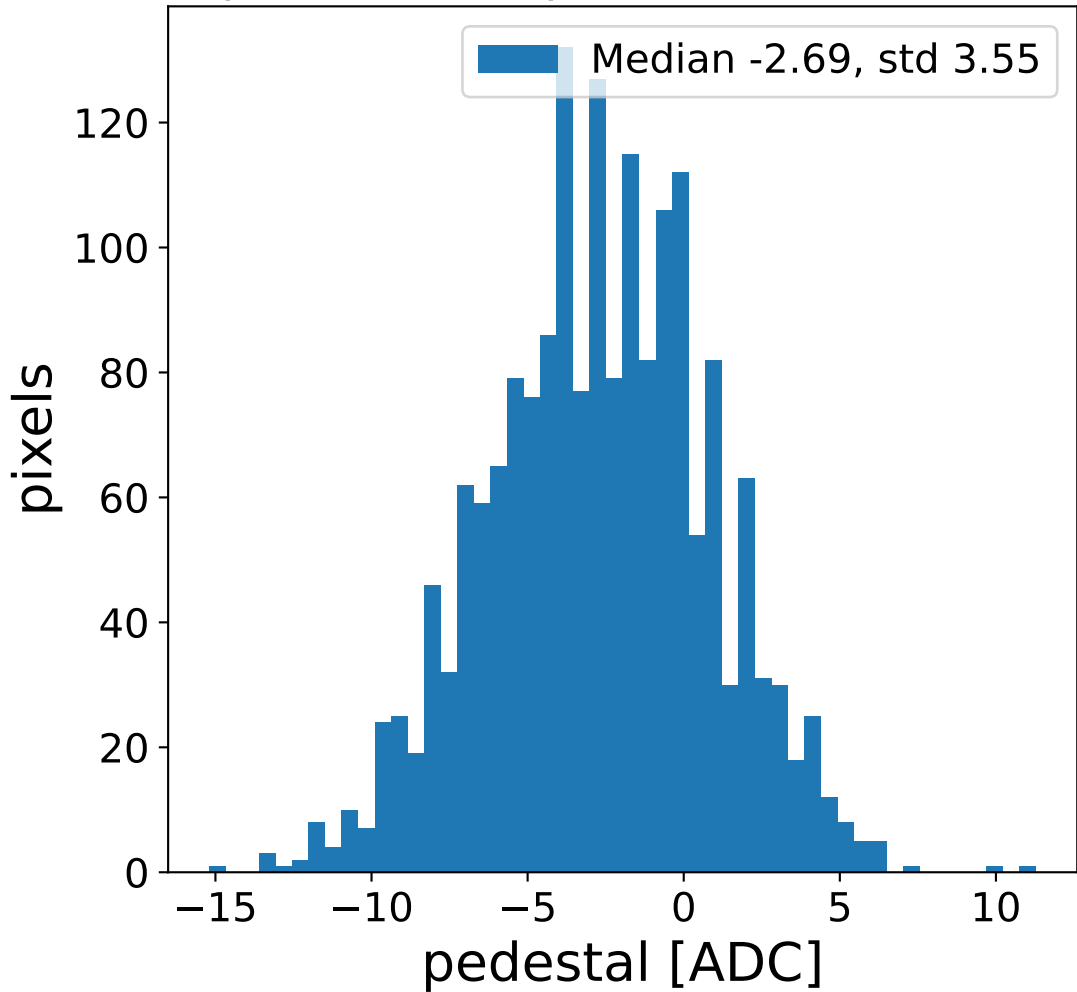

Run 22237, Cat-A calibration

Run 22237

Run 22237 channel: HG

FF sample of 10000 events

pedestal sample of 10000 events

flat-fielded gain [ADC/pe]

Run 22237 channel: LG

FF sample of 10000 events

pedestal sample of 10000 events

flat-fielded gain [ADC/pe]