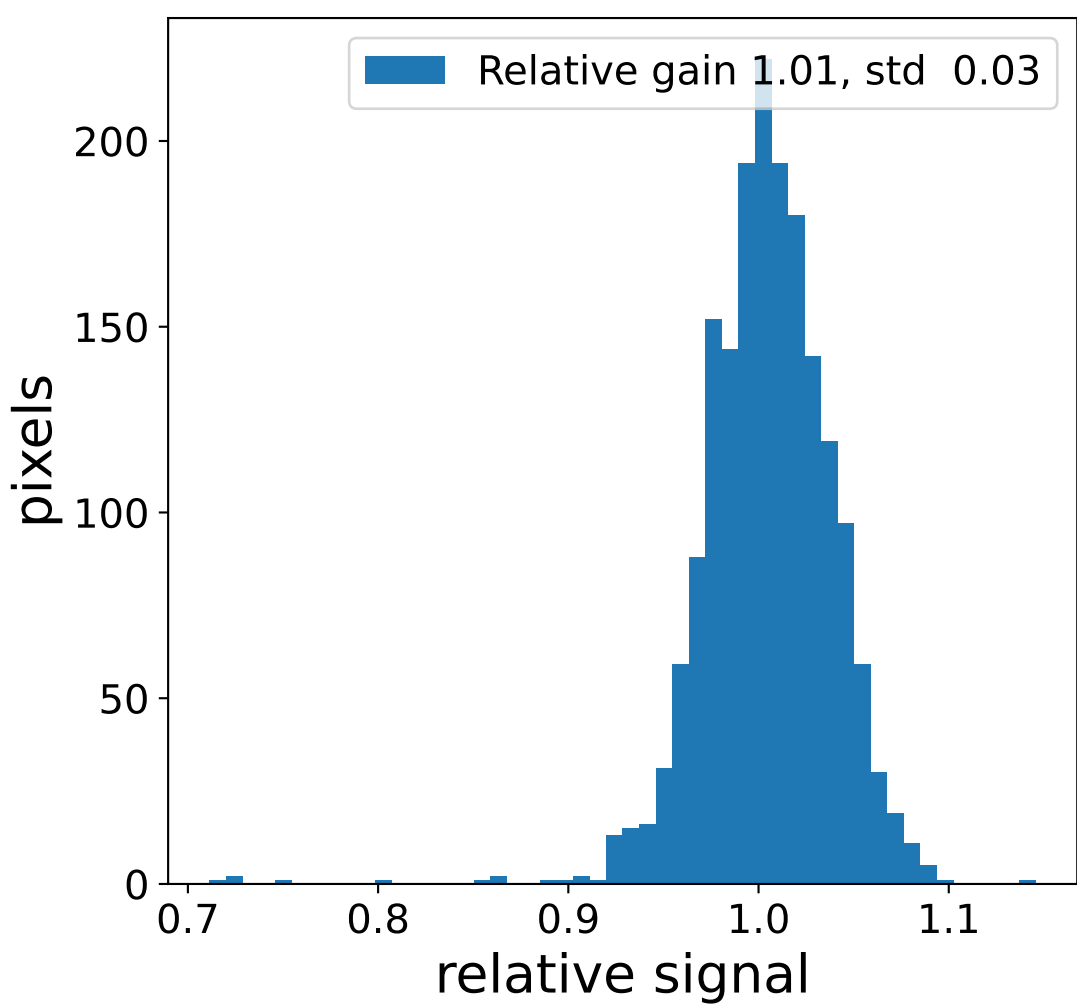

Run 22237, Cat-A calibration

Run 22237

Run 22237 channel: HG

FF sample of 10000 events

pedestal sample of 10000 events

flat-fielded gain [ADC/pe]

Run 22237 channel: LG

FF sample of 10000 events

pedestal sample of 10000 events

flat-fielded gain [ADC/pe]