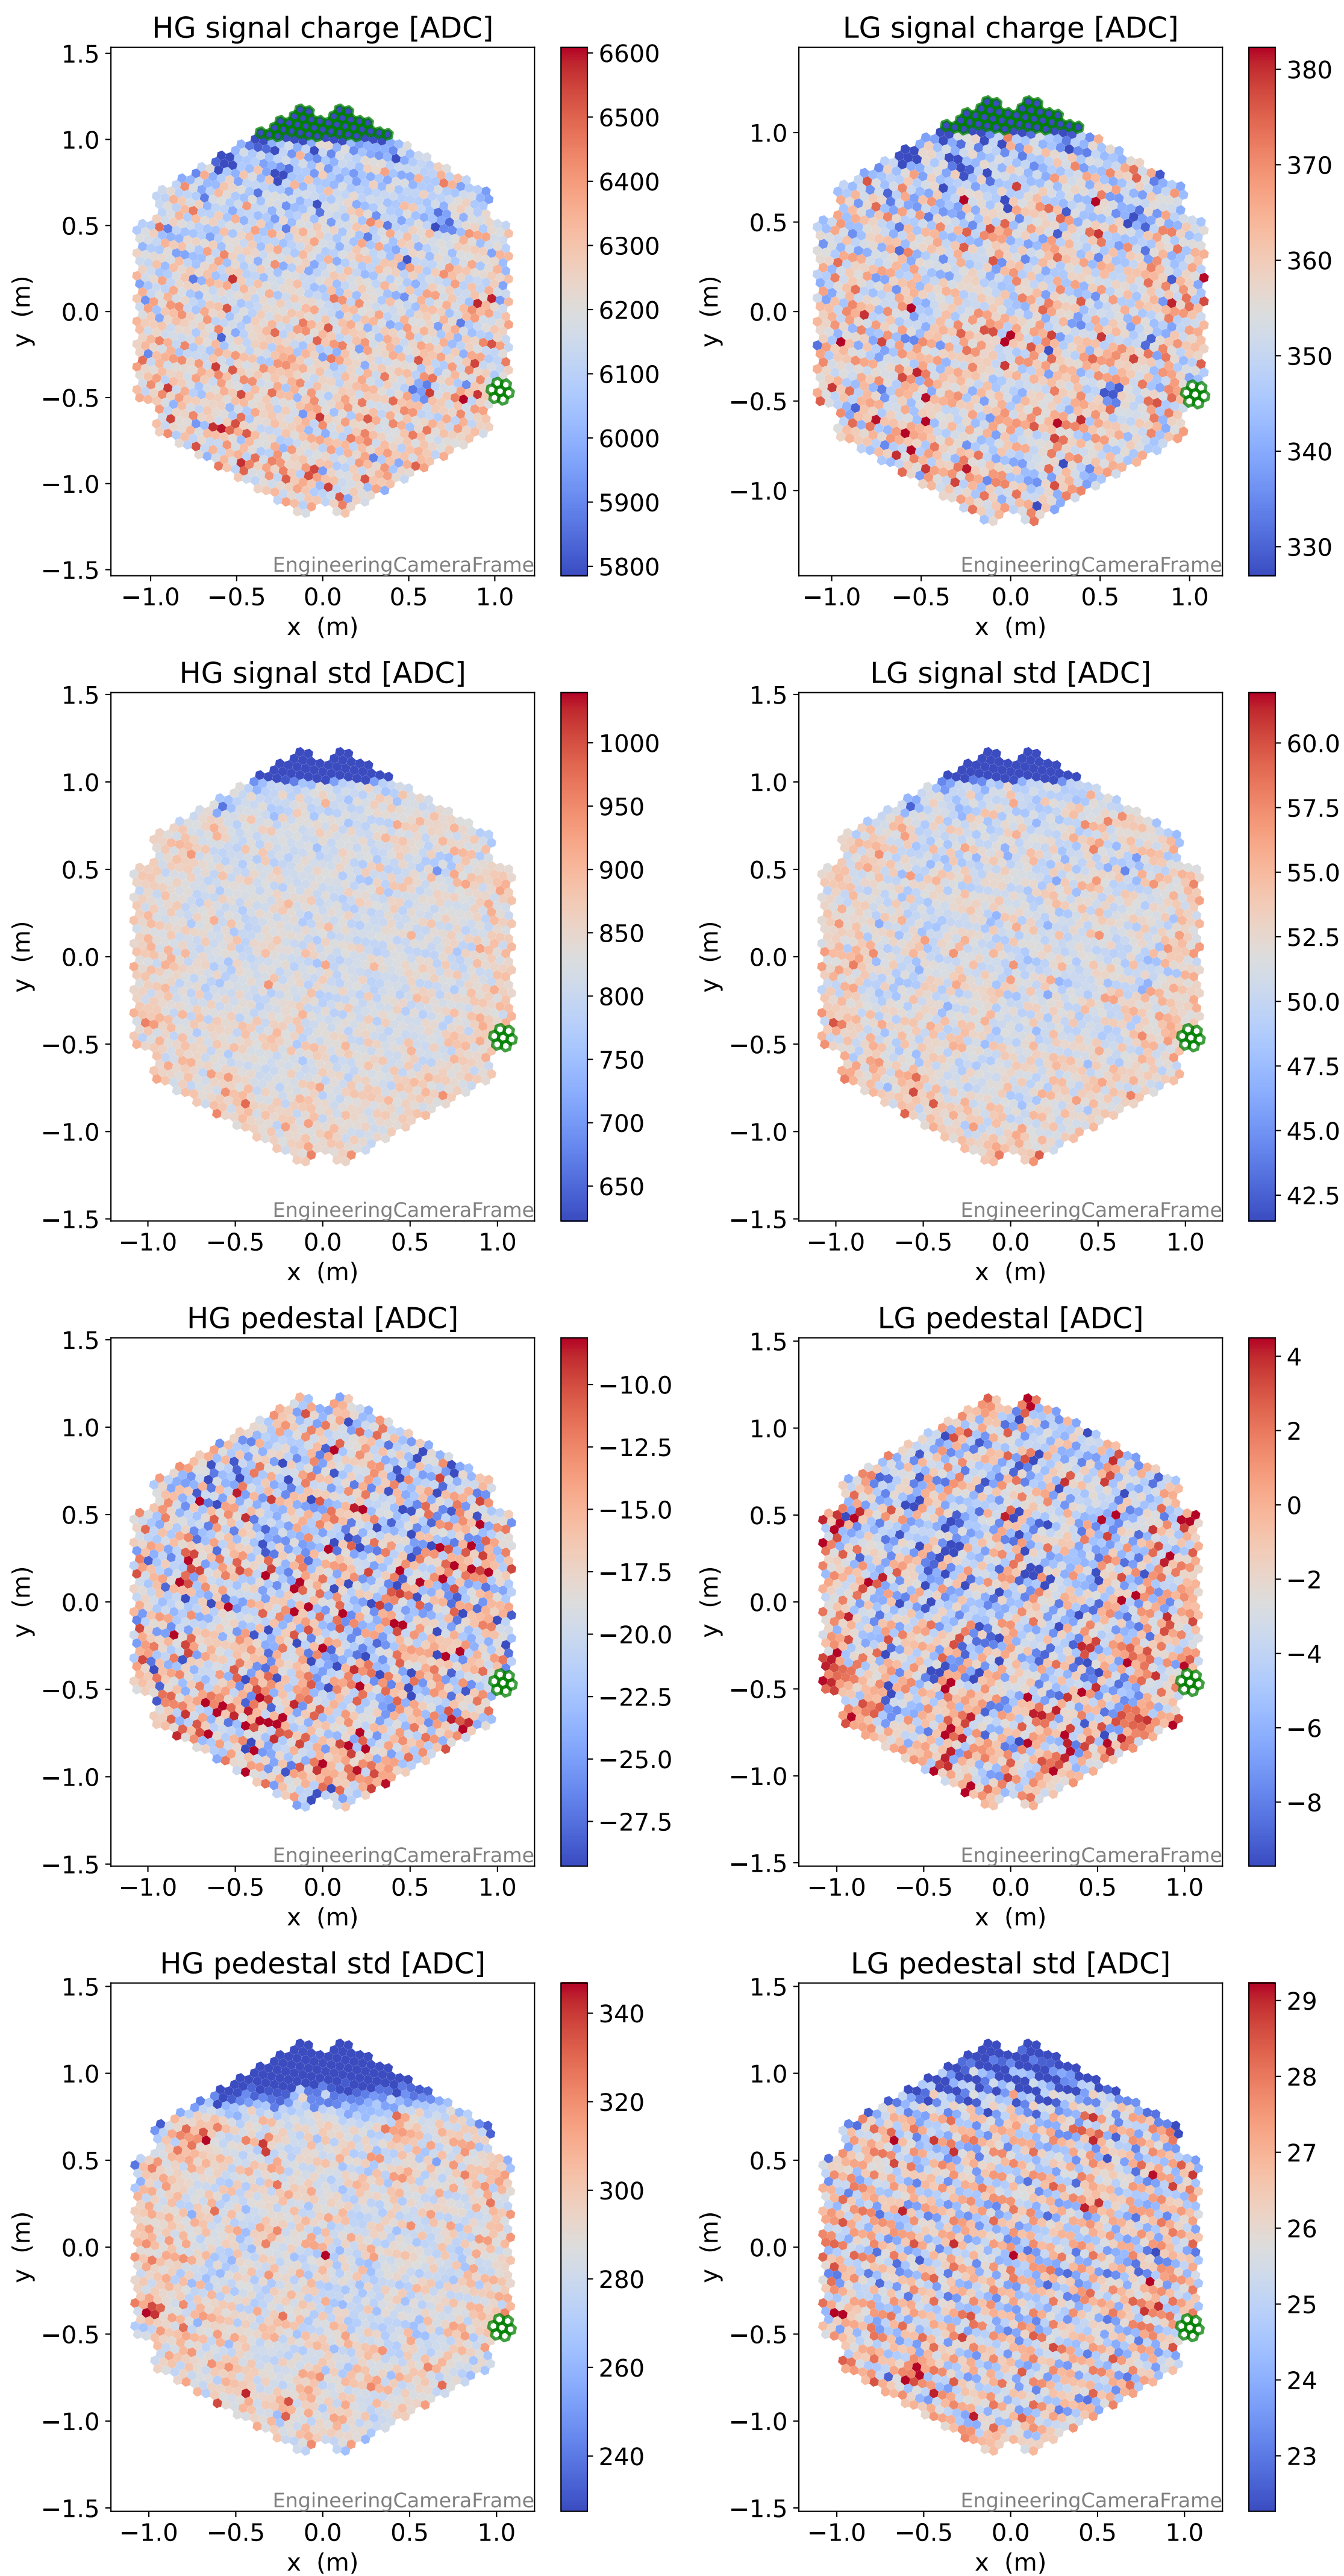

Run 22237, Cat-A calibration

Run 22237

Run 22237 channel: HG

FF sample of 10000 events

pedestal sample of 10000 events

flat-fielded gain [ADC/pe]

Run 22237 channel: LG

FF sample of 10000 events

pedestal sample of 10000 events

flat-fielded gain [ADC/pe]