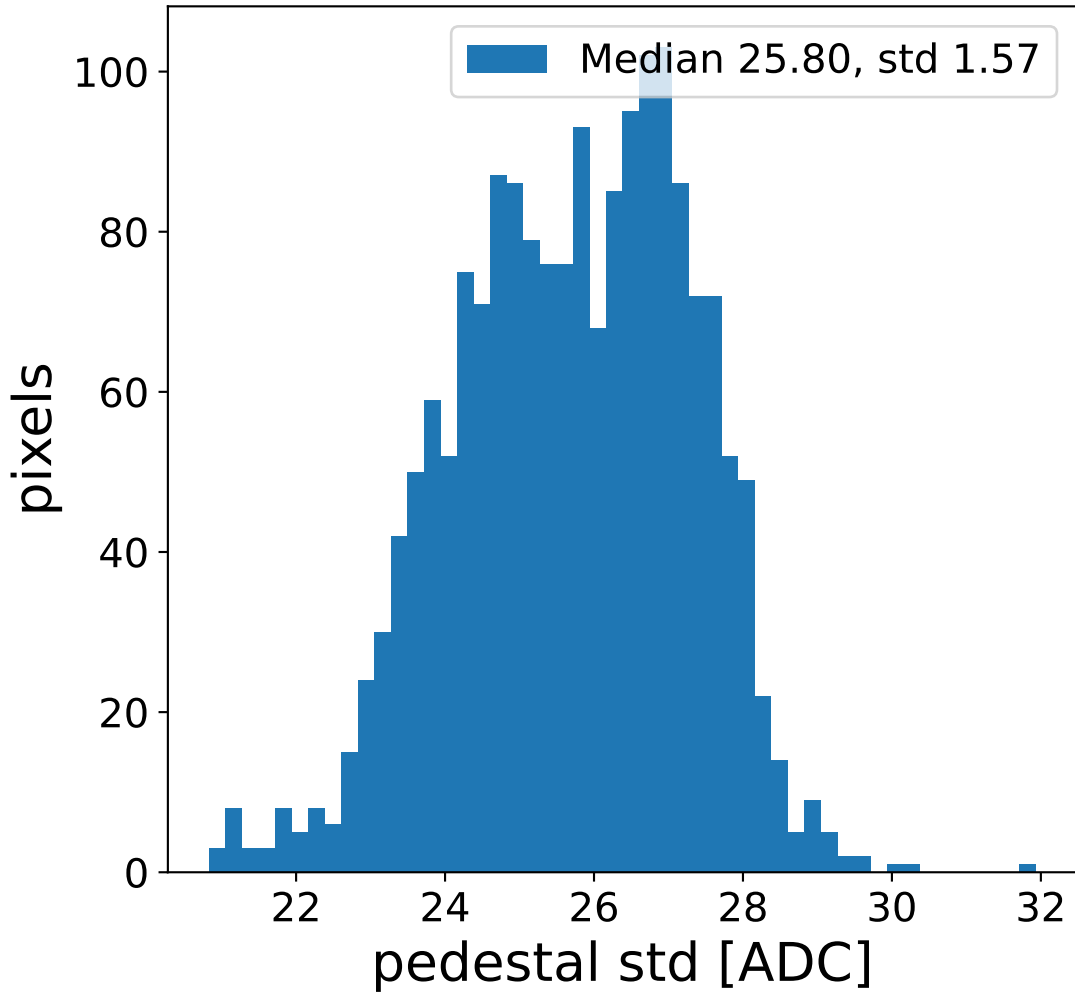

Run 22237, Cat-A calibration

Run 22237

Run 22237 channel: HG

FF sample of 10000 events

pedestal sample of 10000 events

flat-fielded gain [ADC/pe]

Run 22237 channel: LG

FF sample of 10000 events

pedestal sample of 10000 events

flat-fielded gain [ADC/pe]