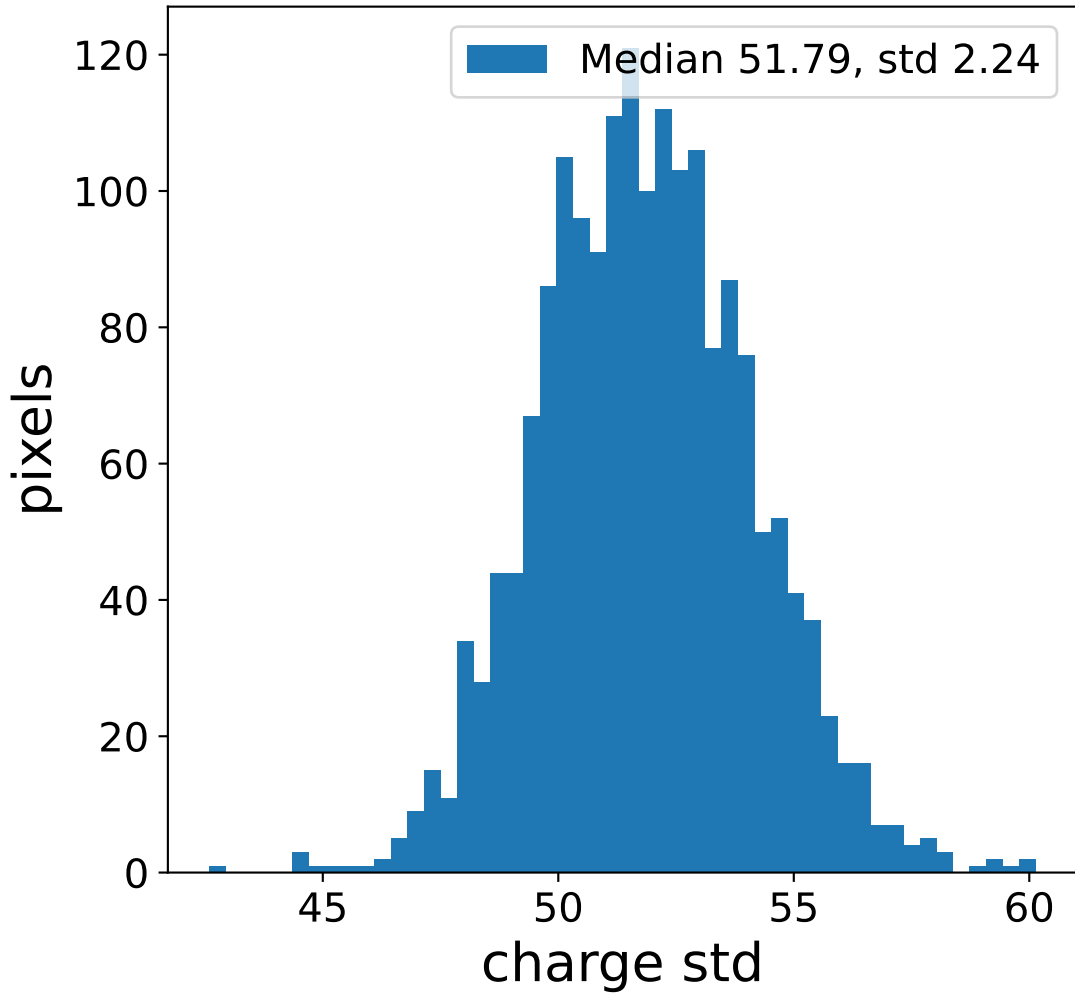

Run 22237, Cat-A calibration

Run 22237

Run 22237 channel: HG

FF sample of 10000 events

pedestal sample of 10000 events

flat-fielded gain [ADC/pe]

Run 22237 channel: LG

FF sample of 10000 events

pedestal sample of 10000 events

flat-fielded gain [ADC/pe]