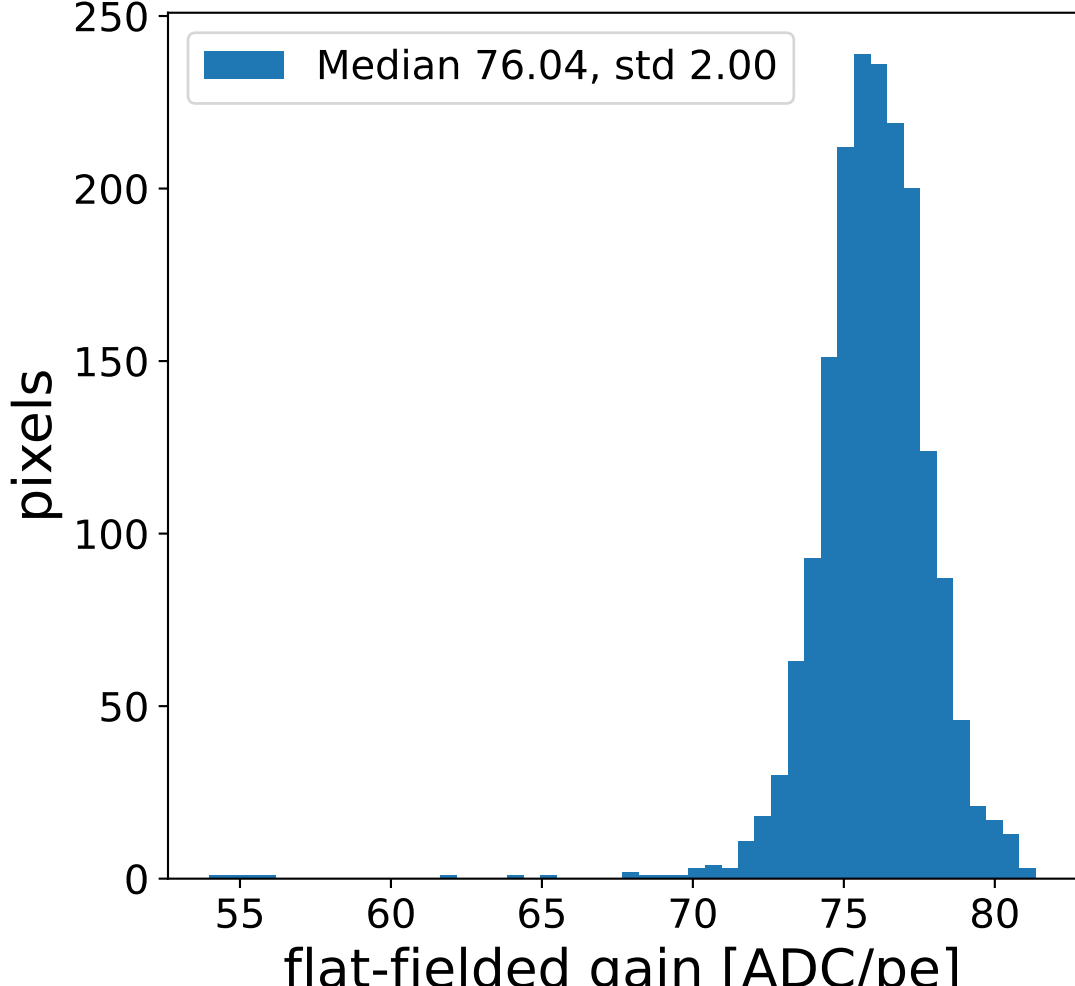

Run 22237, Cat-A calibration

Run 22237

Run 22237 channel: HG

FF sample of 10000 events

pedestal sample of 10000 events

flat-fielded gain [ADC/pe]

Run 22237 channel: LG

FF sample of 10000 events

pedestal sample of 10000 events

flat-fielded gain [ADC/pe]