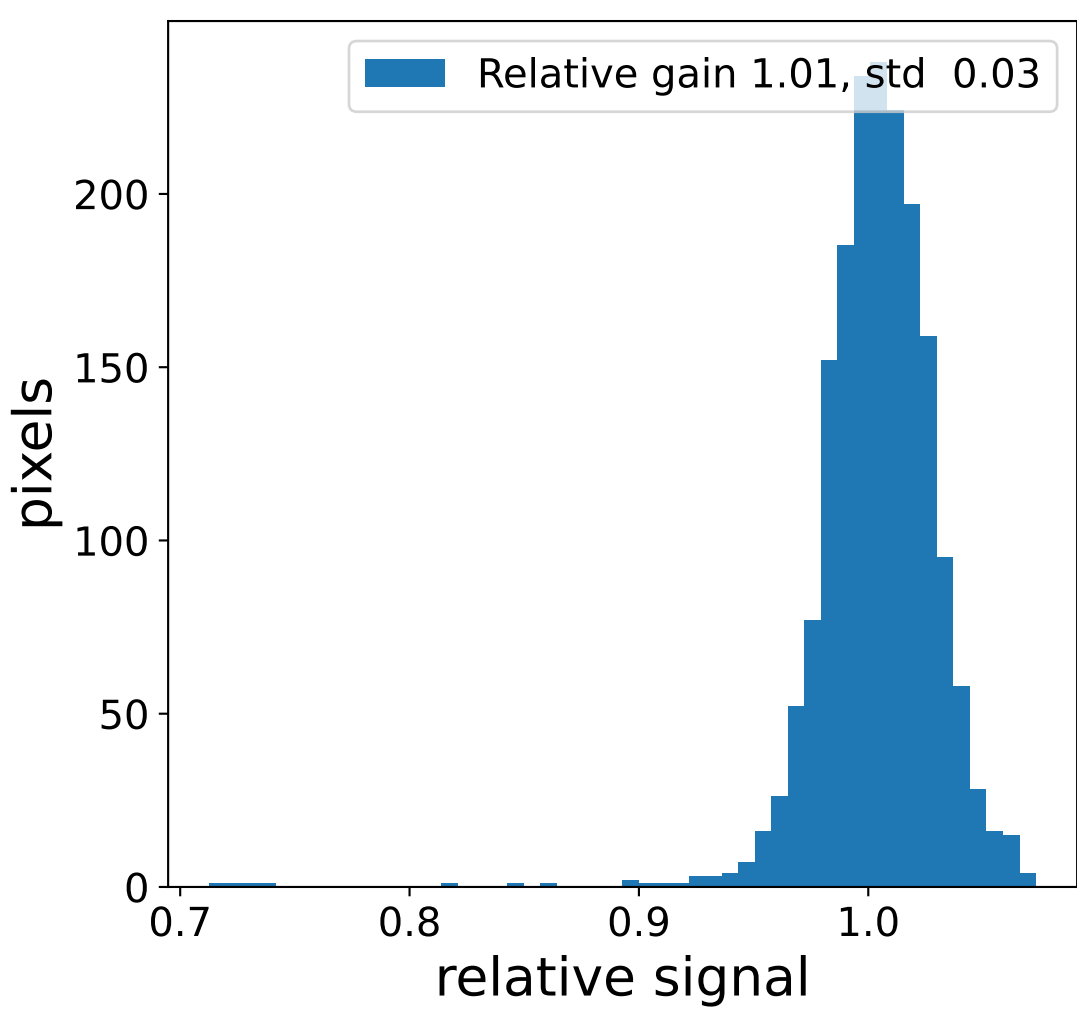

Run 22237, Cat-A calibration

Run 22237

Run 22237 channel: HG

FF sample of 10000 events

pedestal sample of 10000 events

flat-fielded gain [ADC/pe]

Run 22237 channel: LG

FF sample of 10000 events

pedestal sample of 10000 events

flat-fielded gain [ADC/pe]