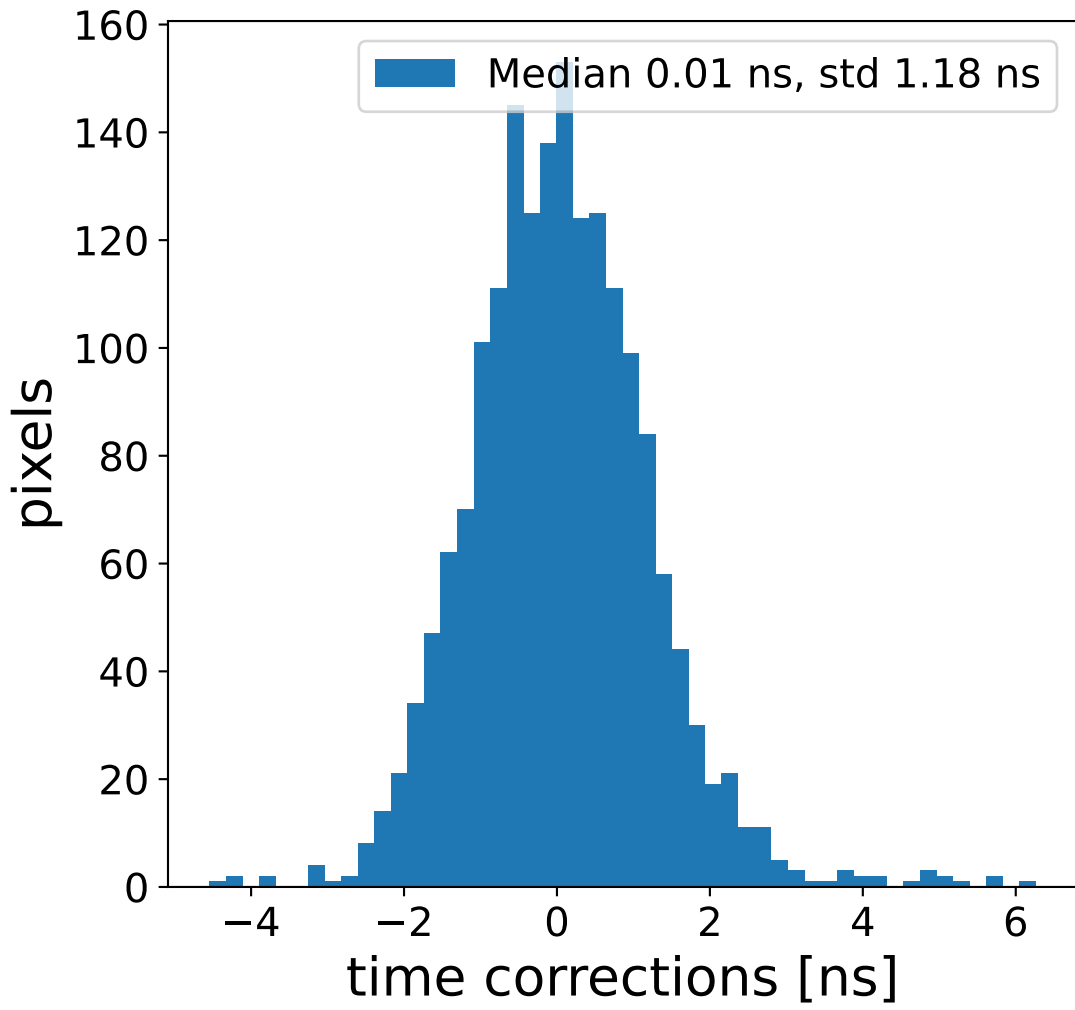

Run 22237, Cat-A calibration

Run 22237

Run 22237 channel: HG

FF sample of 10000 events

pedestal sample of 10000 events

flat-fielded gain [ADC/pe]

Run 22237 channel: LG

FF sample of 10000 events

pedestal sample of 10000 events

flat-fielded gain [ADC/pe]