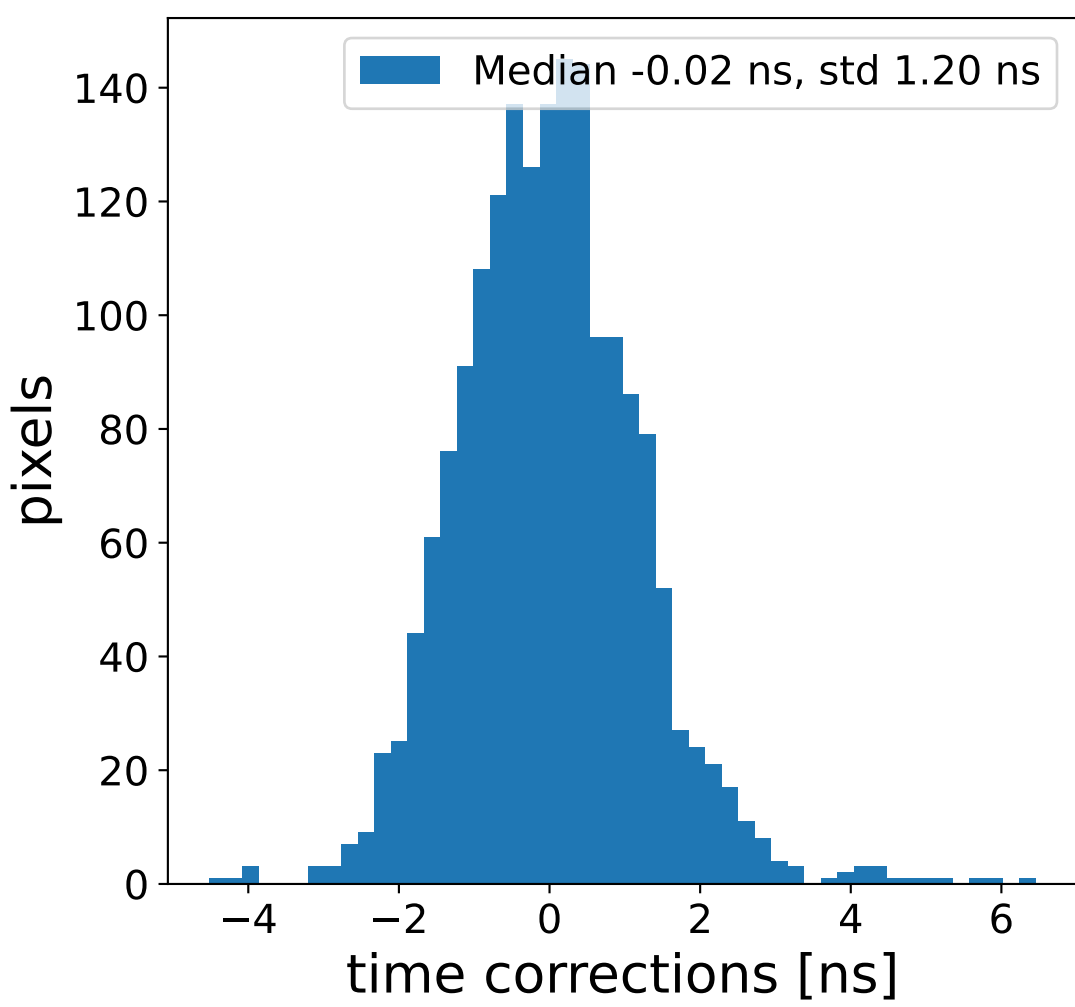

Run 22237, Cat-A calibration

Run 22237

Run 22237 channel: HG

FF sample of 10000 events

pedestal sample of 10000 events

flat-fielded gain [ADC/pe]

Run 22237 channel: LG

FF sample of 10000 events

pedestal sample of 10000 events

flat-fielded gain [ADC/pe]