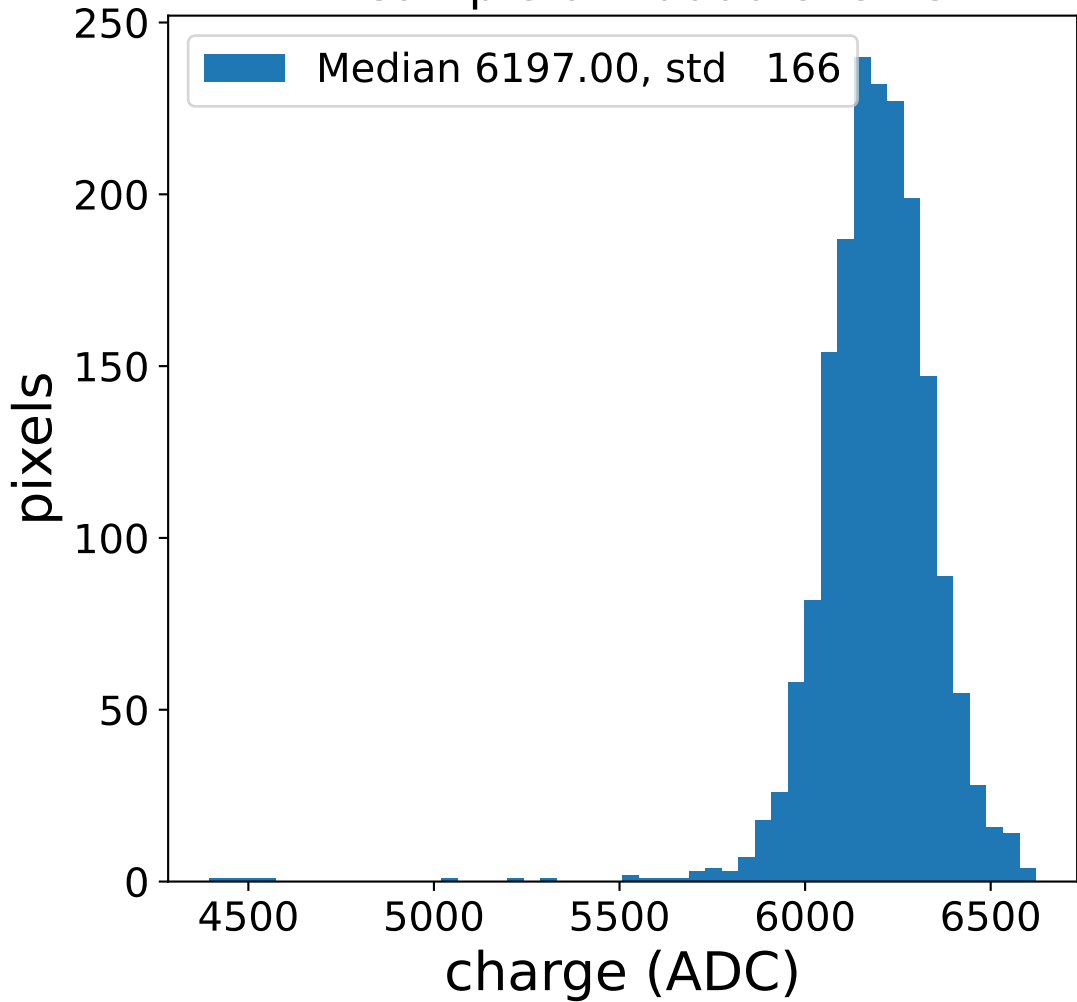

Run 22237, Cat-A calibration

Run 22237

Run 22237 channel: HG

FF sample of 10000 events

pedestal sample of 10000 events

flat-fielded gain [ADC/pe]

Run 22237 channel: LG

FF sample of 10000 events

pedestal sample of 10000 events

flat-fielded gain [ADC/pe]