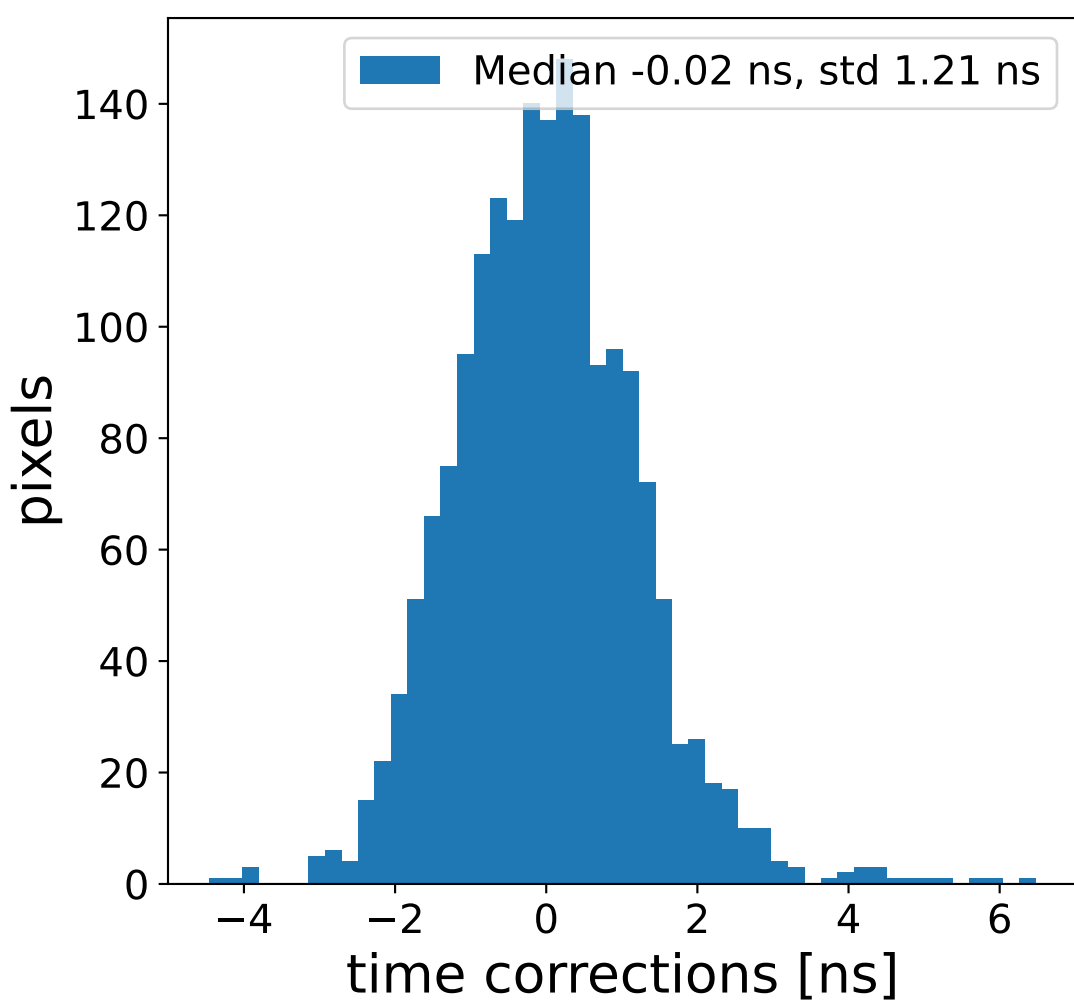

Run 22041, Cat-A calibration

Run 22041

Run 22041 channel: HG

FF sample of 10000 events

pedestal sample of 10000 events

flat-fielded gain [ADC/pe]

Run 22041 channel: LG

FF sample of 10000 events

pedestal sample of 10000 events

flat-fielded gain [ADC/pe]