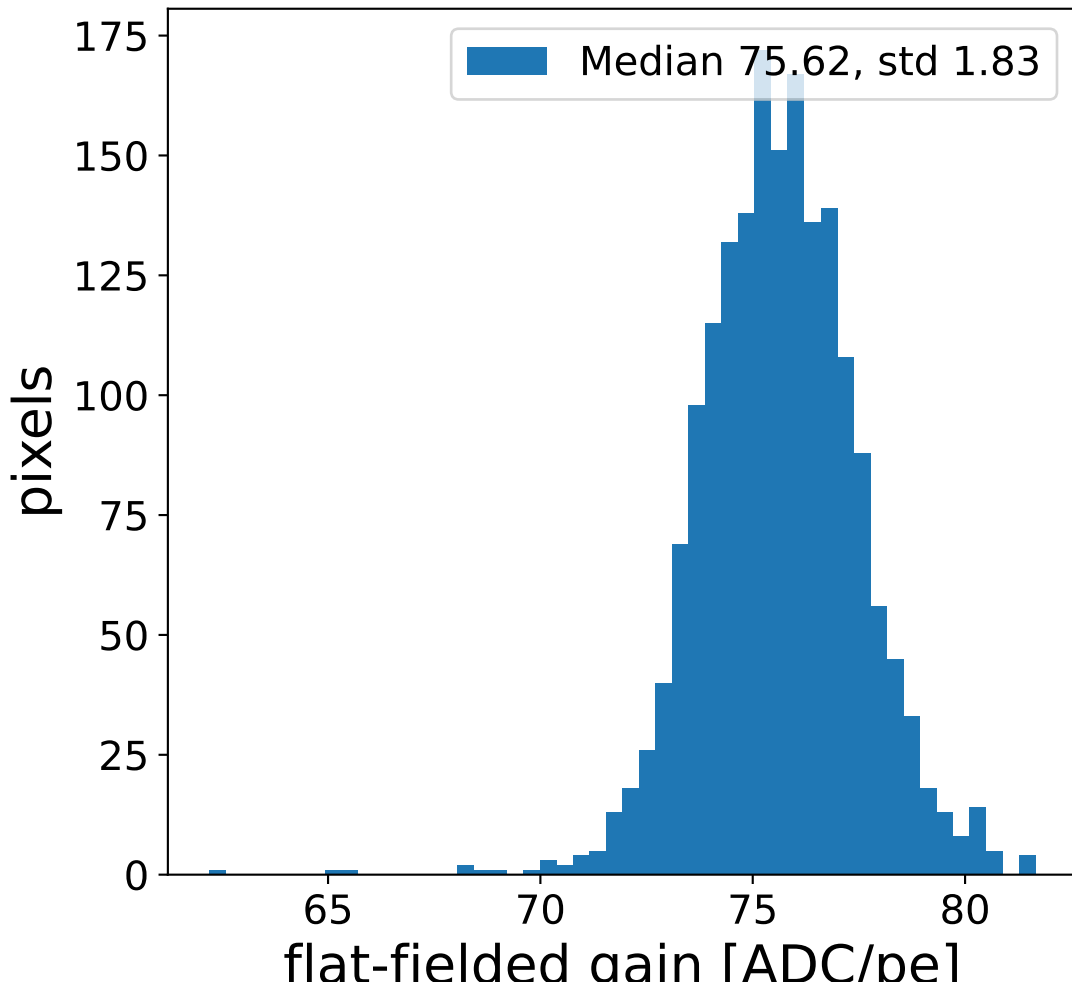

Run 22041, Cat-A calibration

Run 22041

Run 22041 channel: HG

FF sample of 10000 events

pedestal sample of 10000 events

flat-fielded gain [ADC/pe]

Run 22041 channel: LG

FF sample of 10000 events

pedestal sample of 10000 events

flat-fielded gain [ADC/pe]