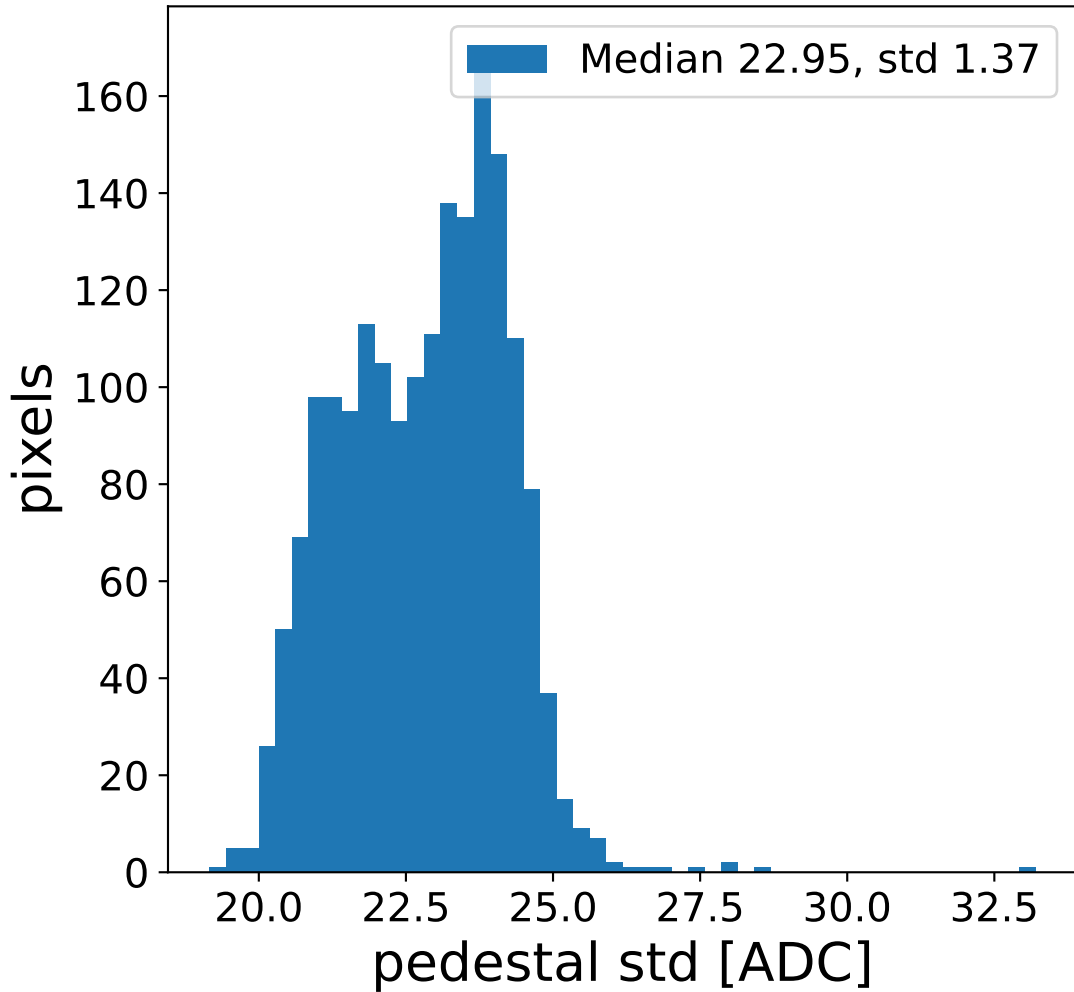

Run 22041, Cat-A calibration

Run 22041

Run 22041 channel: HG

FF sample of 10000 events

pedestal sample of 10000 events

flat-fielded gain [ADC/pe]

Run 22041 channel: LG

FF sample of 10000 events

pedestal sample of 10000 events

flat-fielded gain [ADC/pe]