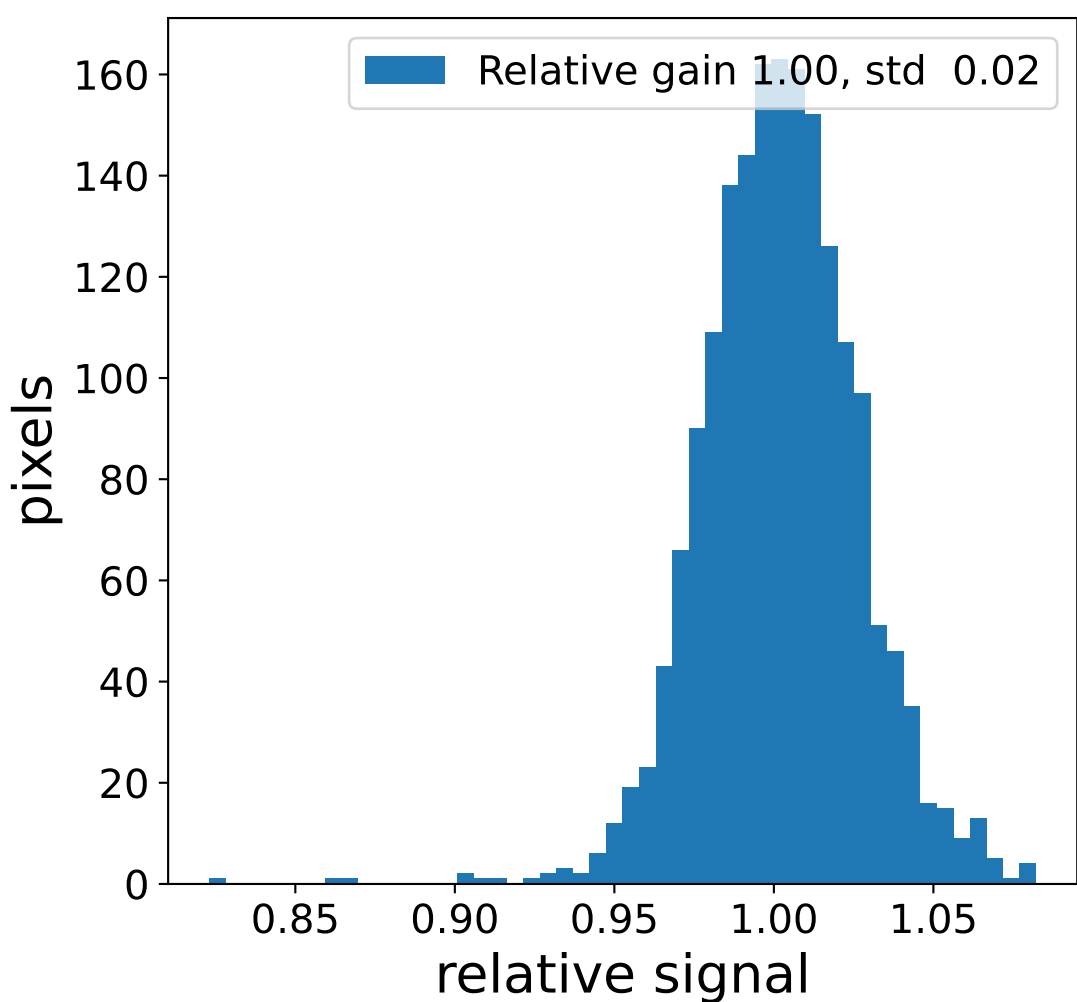

Run 22041, Cat-A calibration

Run 22041

Run 22041 channel: HG

FF sample of 10000 events

pedestal sample of 10000 events

flat-fielded gain [ADC/pe]

Run 22041 channel: LG

FF sample of 10000 events

pedestal sample of 10000 events

flat-fielded gain [ADC/pe]