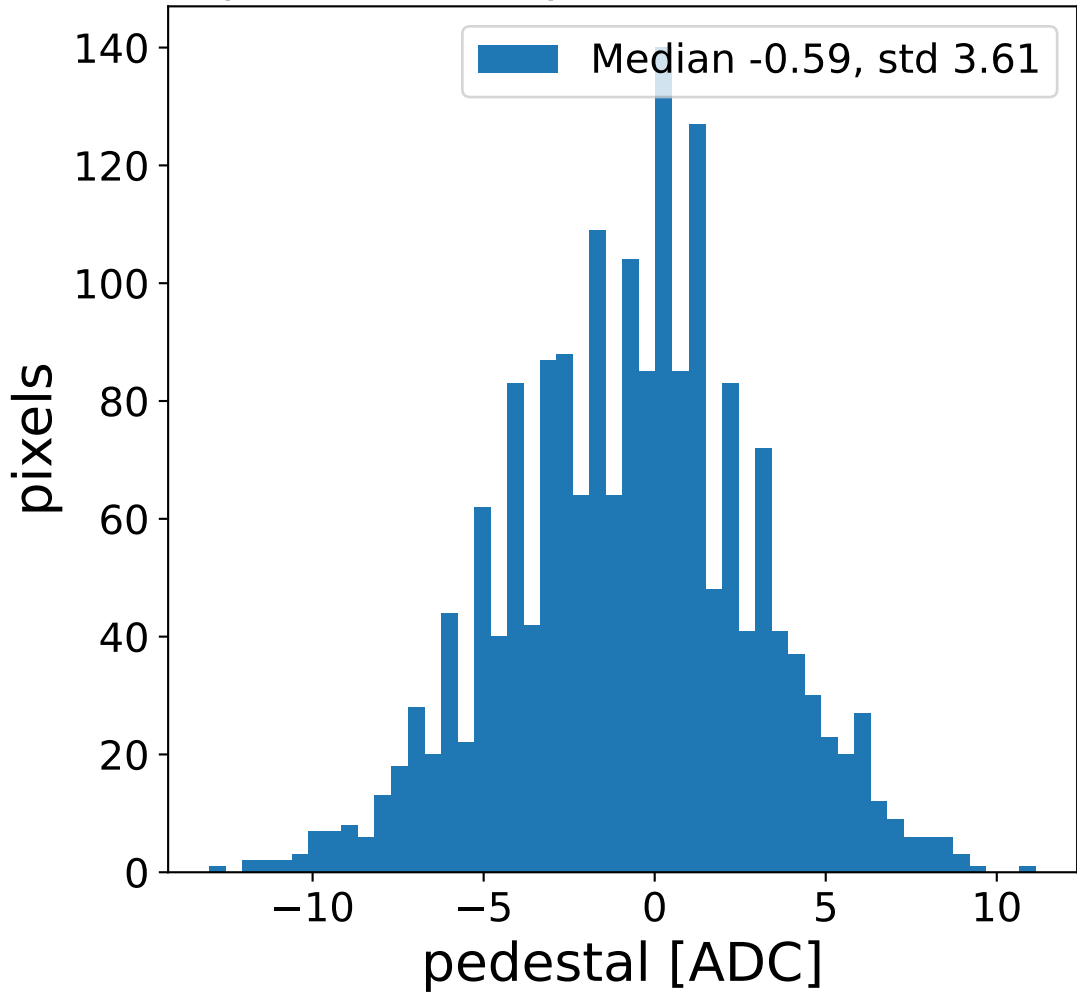

Run 22041, Cat-A calibration

Run 22041

Run 22041 channel: HG

FF sample of 10000 events

pedestal sample of 10000 events

flat-fielded gain [ADC/pe]

Run 22041 channel: LG

FF sample of 10000 events

pedestal sample of 10000 events

flat-fielded gain [ADC/pe]