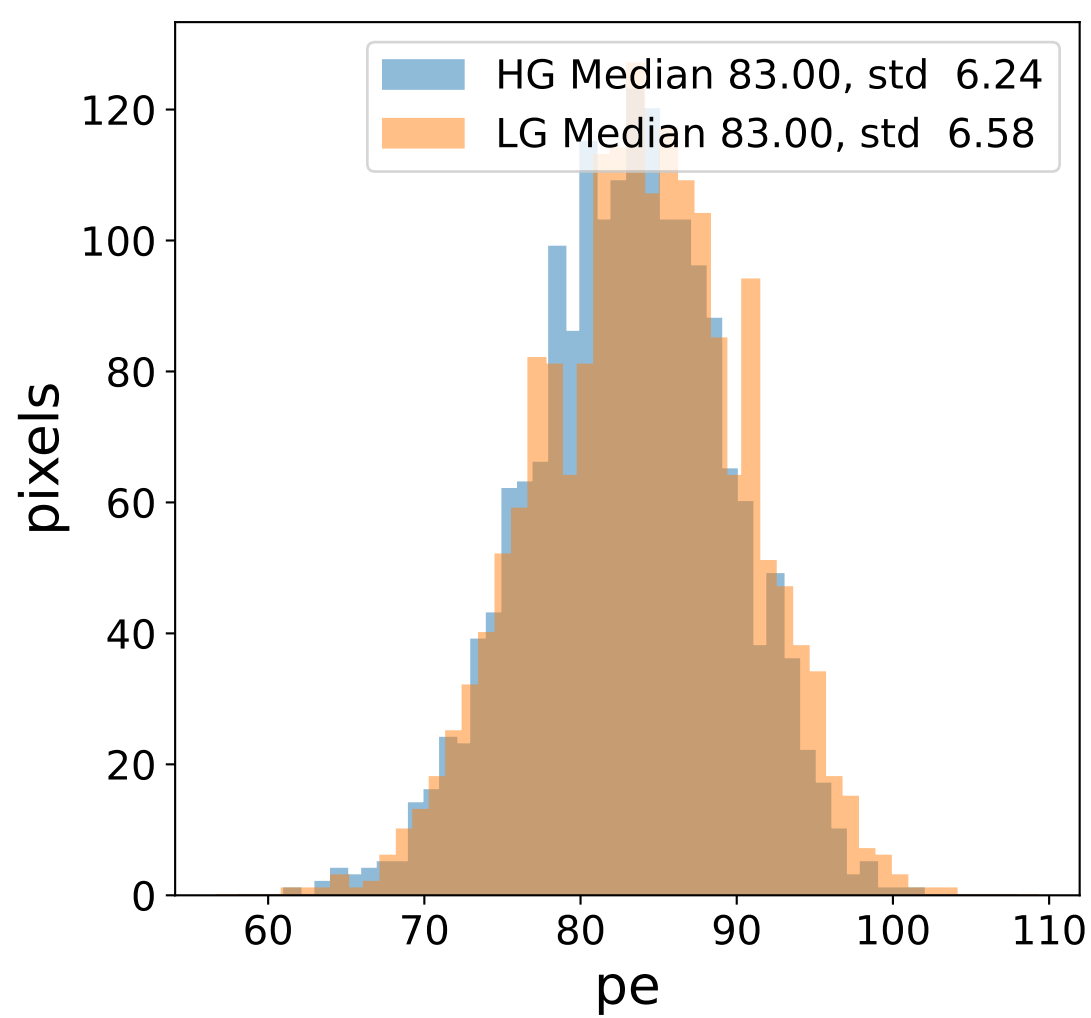

Run 22041, Cat-A calibration

Run 22041

Run 22041 channel: HG

FF sample of 10000 events

pedestal sample of 10000 events

flat-fielded gain [ADC/pe]

Run 22041 channel: LG

FF sample of 10000 events

pedestal sample of 10000 events

flat-fielded gain [ADC/pe]