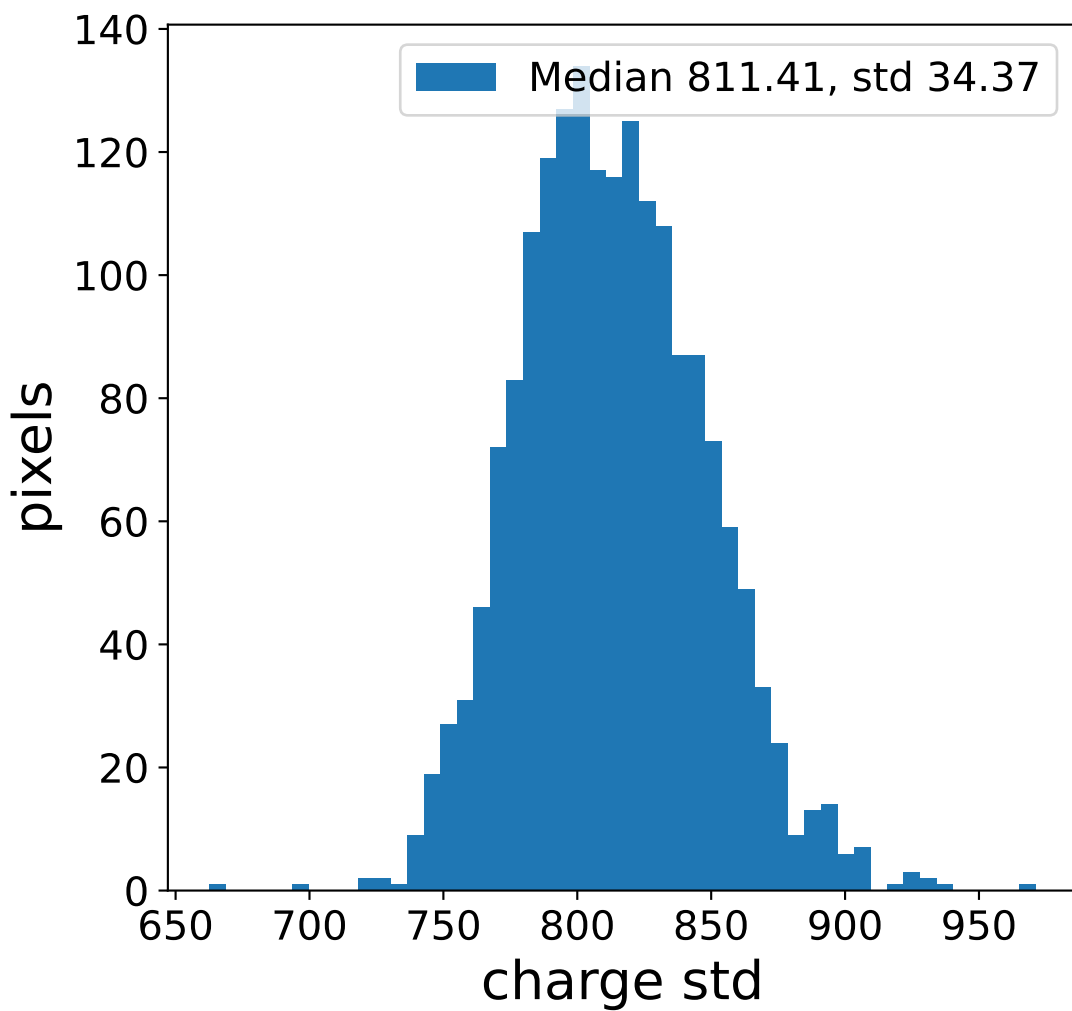

Run 22041, Cat-A calibration

Run 22041

Run 22041 channel: HG

FF sample of 10000 events

pedestal sample of 10000 events

flat-fielded gain [ADC/pe]

Run 22041 channel: LG

FF sample of 10000 events

pedestal sample of 10000 events

flat-fielded gain [ADC/pe]