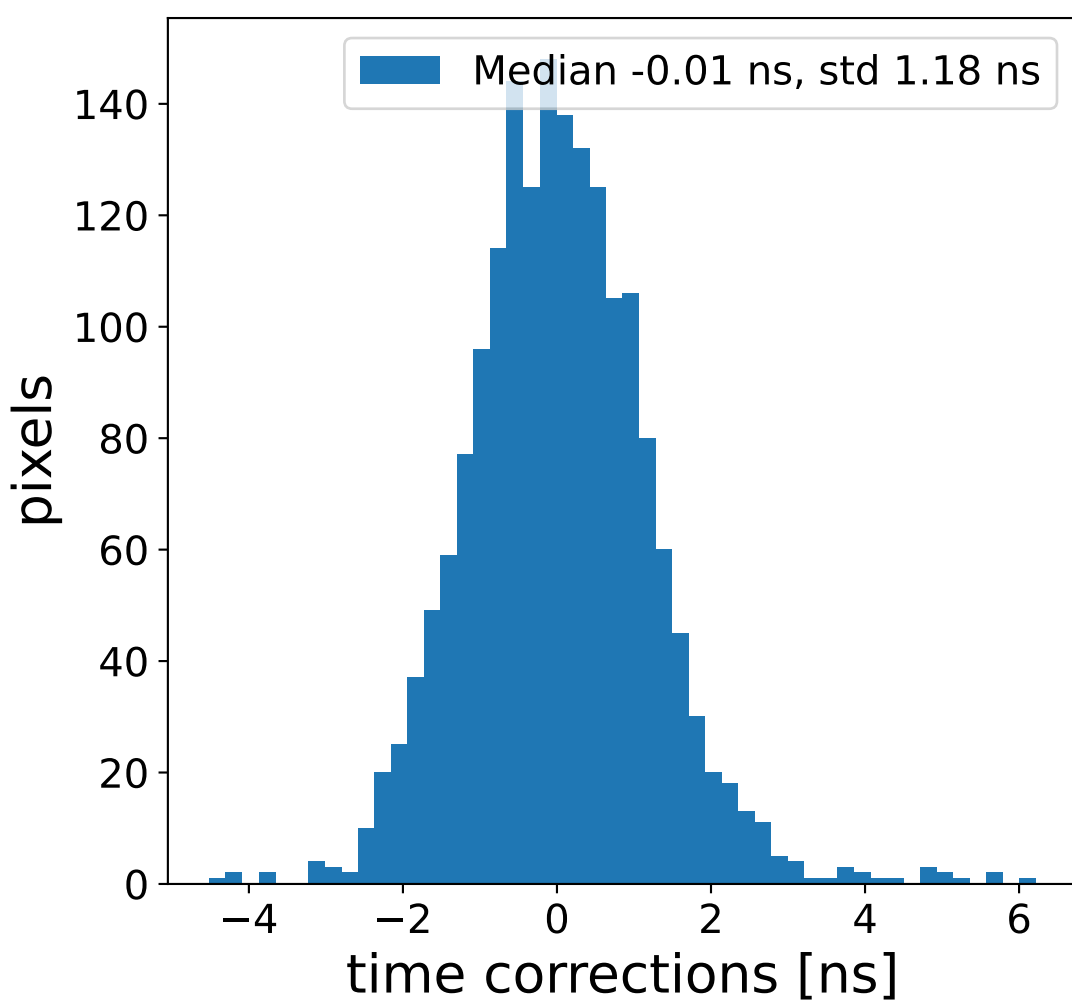

Run 22041, Cat-A calibration

Run 22041

Run 22041 channel: HG

FF sample of 10000 events

pedestal sample of 10000 events

flat-fielded gain [ADC/pe]

Run 22041 channel: LG

FF sample of 10000 events

pedestal sample of 10000 events

flat-fielded gain [ADC/pe]