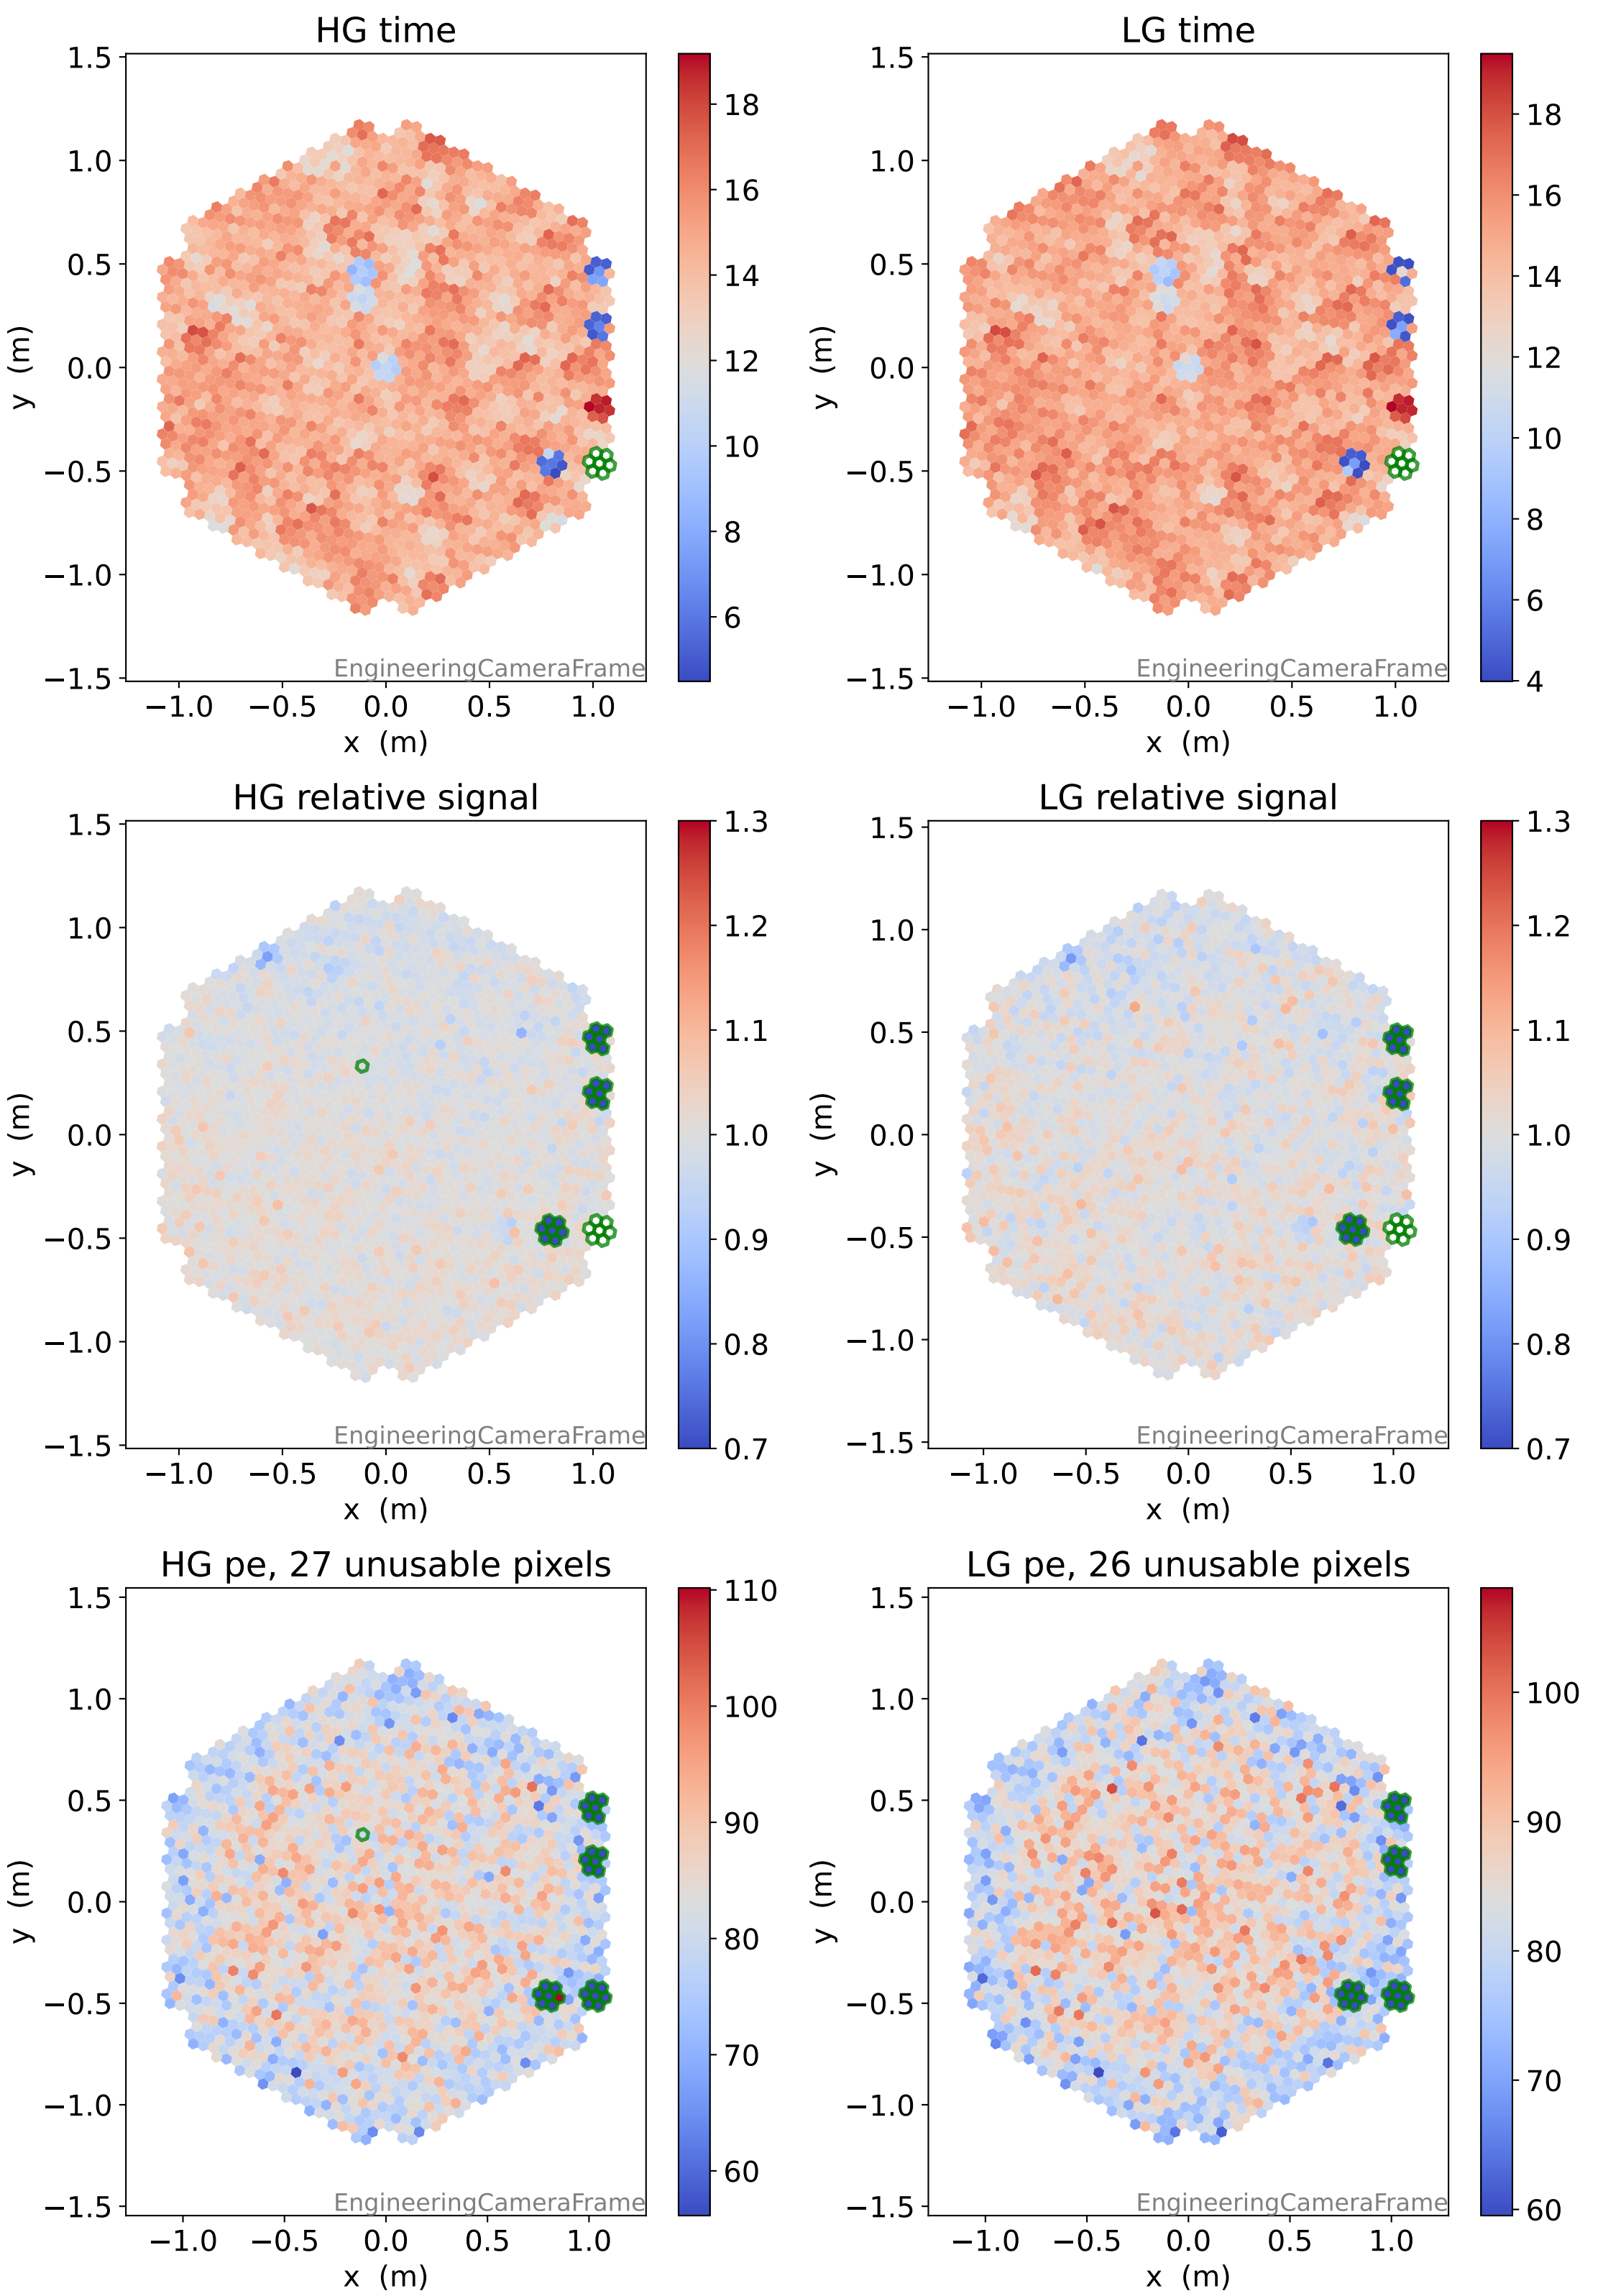

Run 22041, Cat-A calibration

Run 22041

Run 22041 channel: HG

FF sample of 10000 events

pedestal sample of 10000 events

flat-fielded gain [ADC/pe]

Run 22041 channel: LG

FF sample of 10000 events

pedestal sample of 10000 events

flat-fielded gain [ADC/pe]