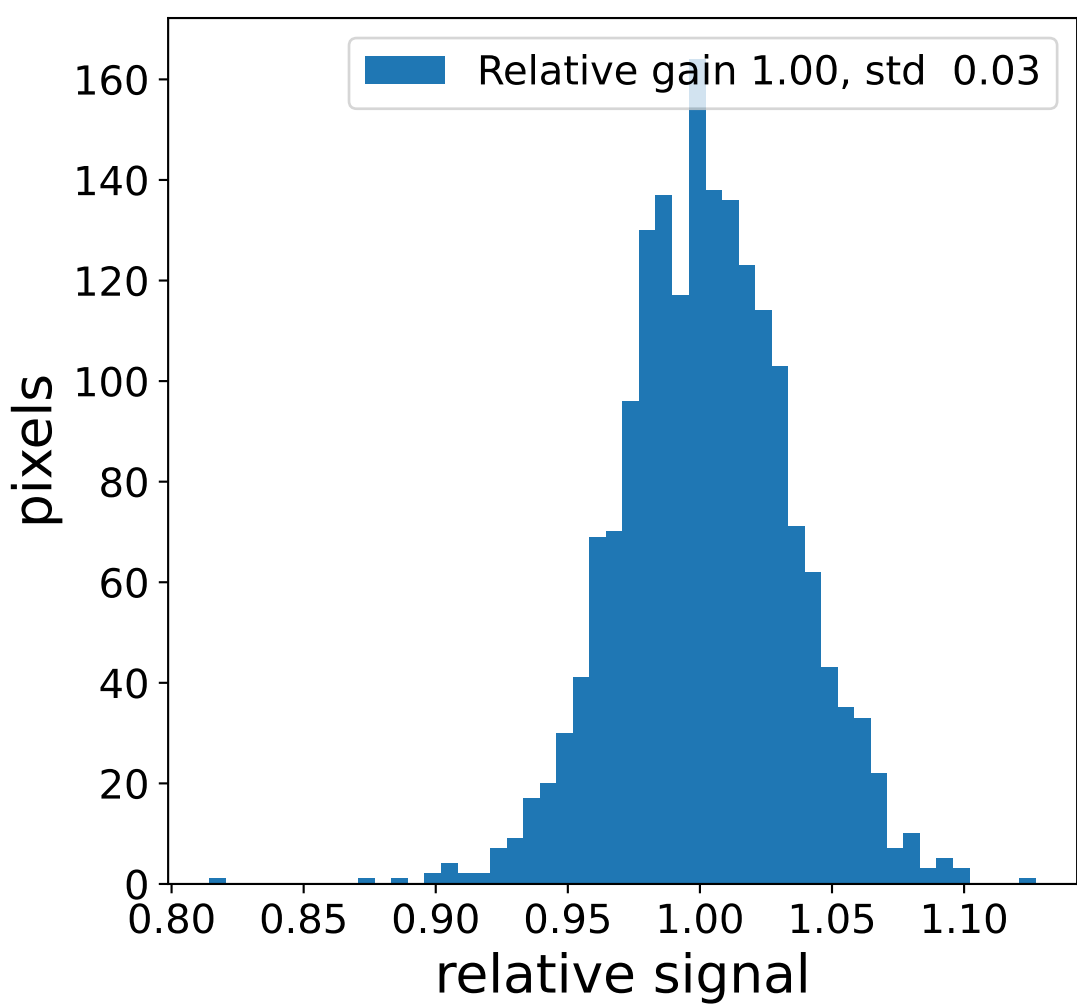

Run 22041, Cat-A calibration

Run 22041

Run 22041 channel: HG

FF sample of 10000 events

pedestal sample of 10000 events

flat-fielded gain [ADC/pe]

Run 22041 channel: LG

FF sample of 10000 events

pedestal sample of 10000 events

flat-fielded gain [ADC/pe]