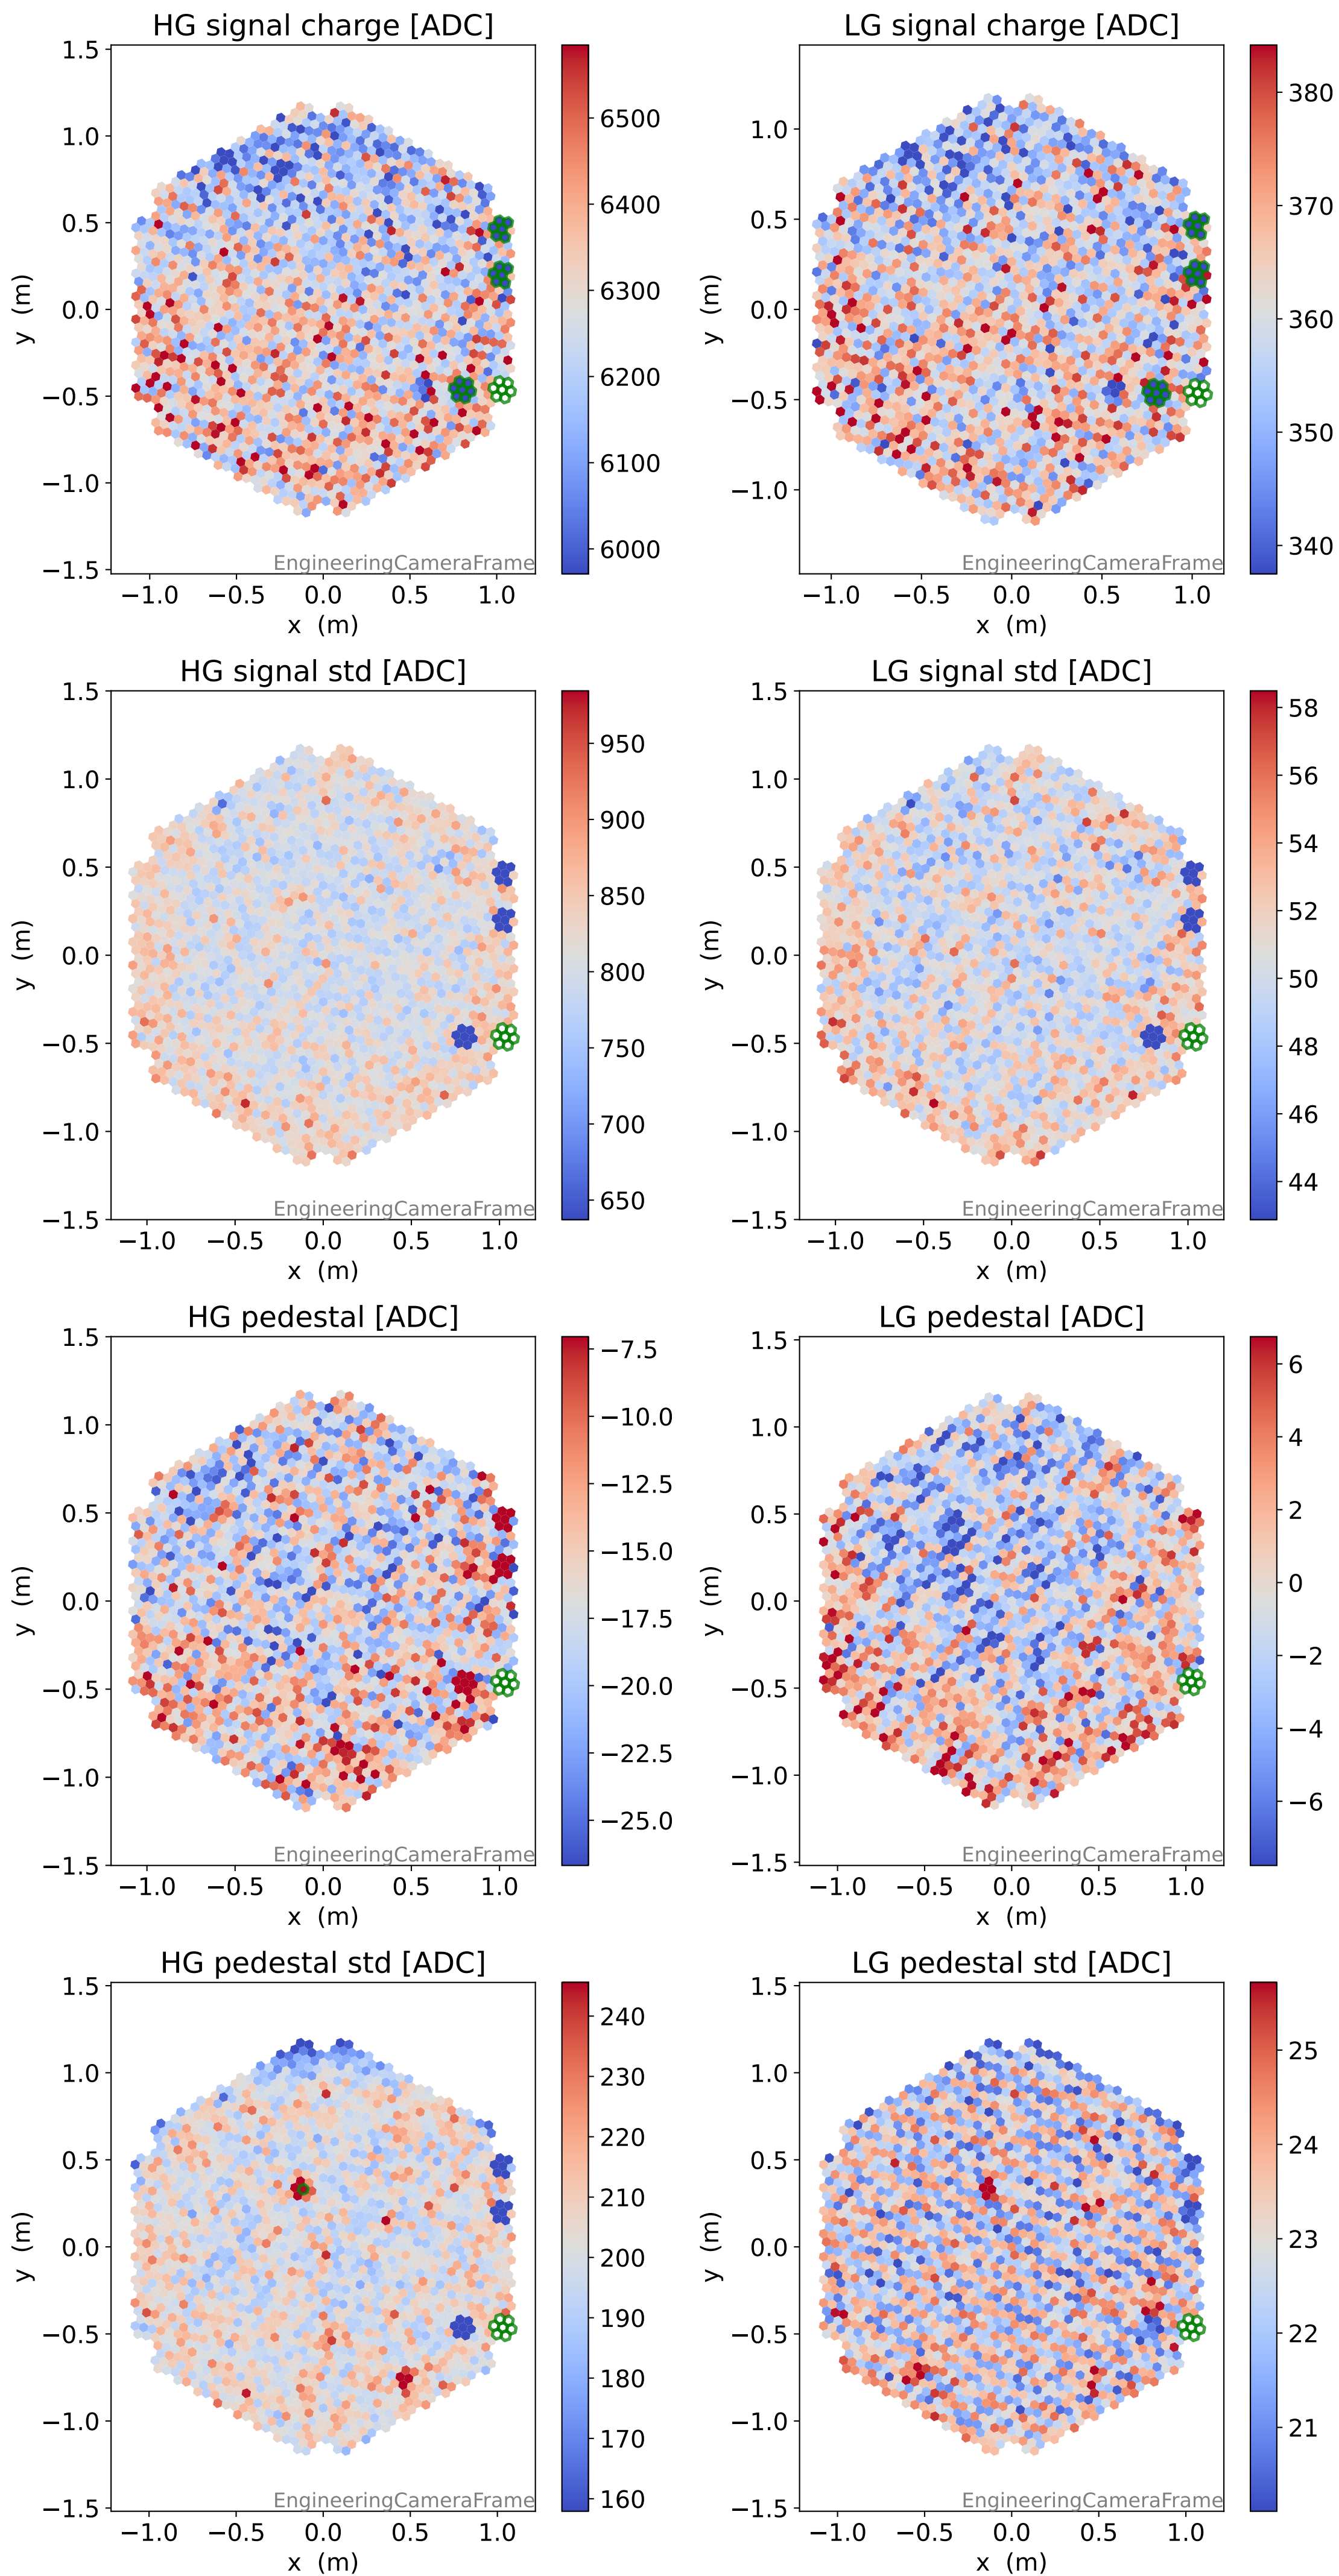

Run 22041, Cat-A calibration

Run 22041

Run 22041 channel: HG

FF sample of 10000 events

pedestal sample of 10000 events

flat-fielded gain [ADC/pe]

Run 22041 channel: LG

FF sample of 10000 events

pedestal sample of 10000 events

flat-fielded gain [ADC/pe]