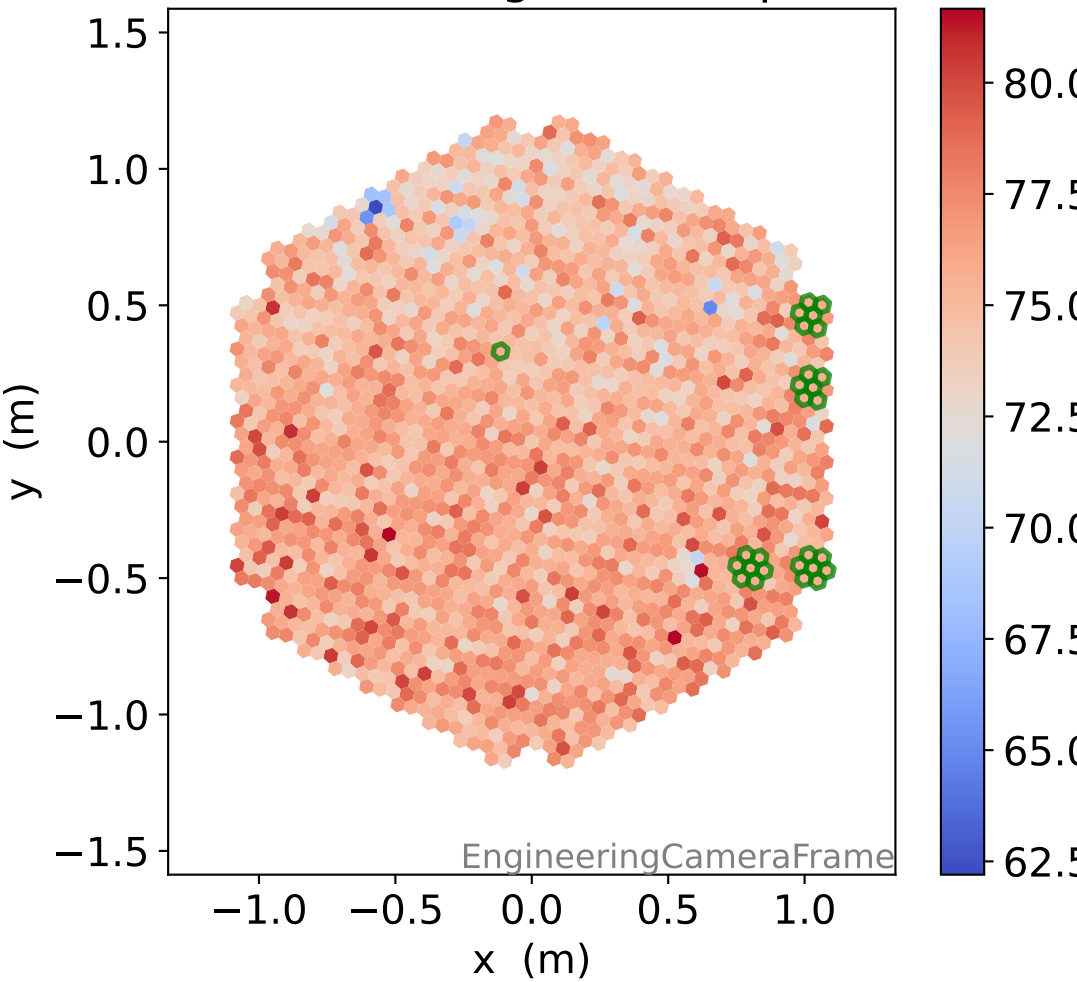

Run 22041, Cat-A calibration

Run 22041

Run 22041 channel: HG

FF sample of 10000 events

pedestal sample of 10000 events

flat-fielded gain [ADC/pe]

Run 22041 channel: LG

FF sample of 10000 events

pedestal sample of 10000 events

flat-fielded gain [ADC/pe]