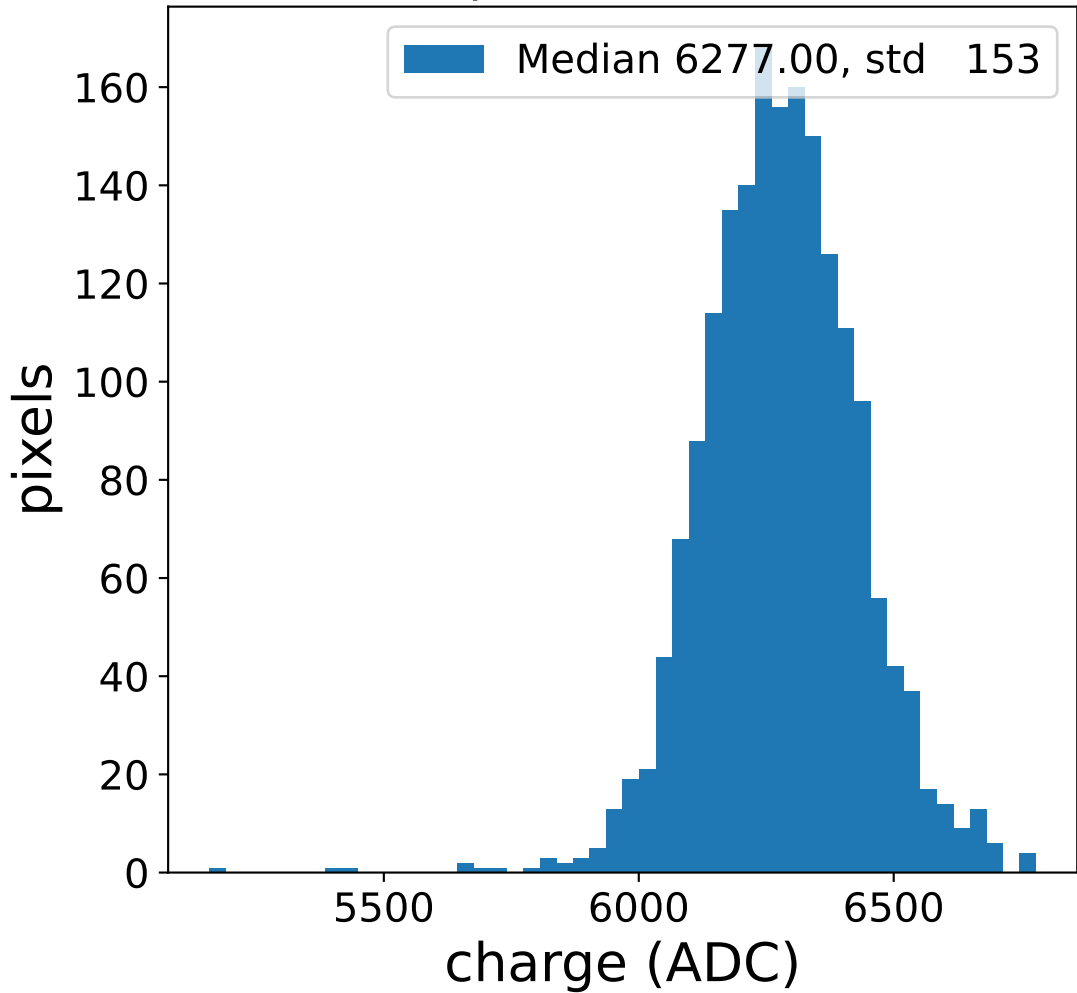

Run 22041, Cat-A calibration

Run 22041

Run 22041 channel: HG

FF sample of 10000 events

pedestal sample of 10000 events

flat-fielded gain [ADC/pe]

Run 22041 channel: LG

FF sample of 10000 events

pedestal sample of 10000 events

flat-fielded gain [ADC/pe]