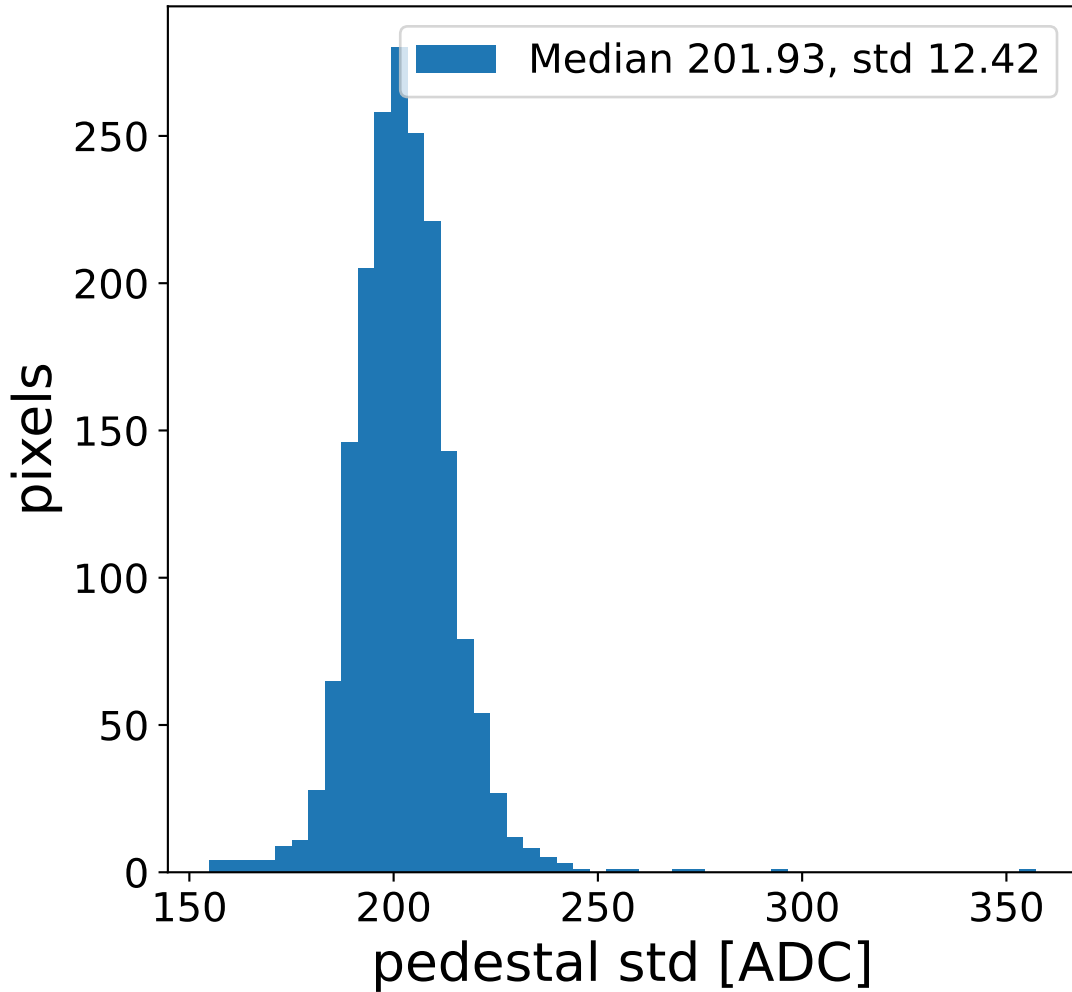

Run 22041, Cat-A calibration

Run 22041

Run 22041 channel: HG

FF sample of 10000 events

pedestal sample of 10000 events

flat-fielded gain [ADC/pe]

Run 22041 channel: LG

FF sample of 10000 events

pedestal sample of 10000 events

flat-fielded gain [ADC/pe]