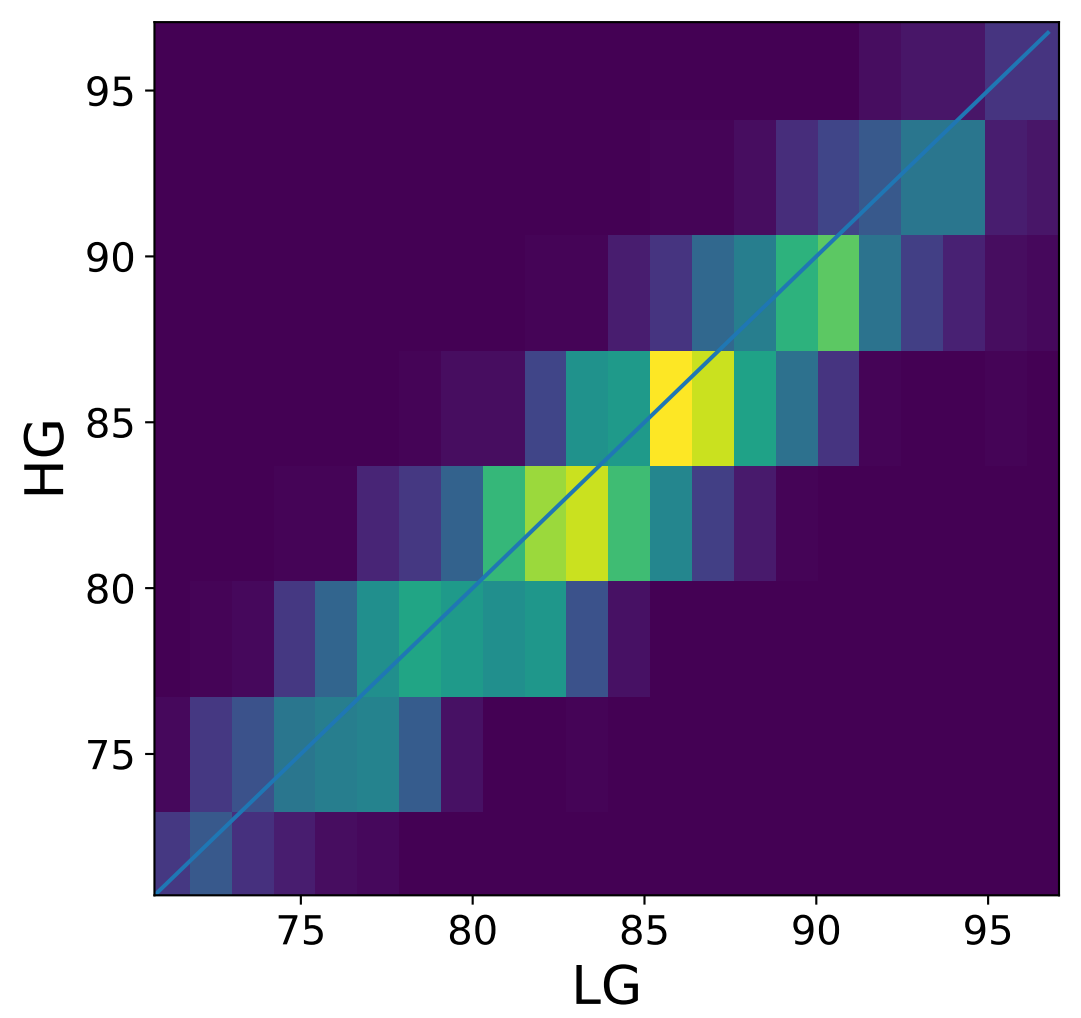

Run 22041, Cat-A calibration

Run 22041

Run 22041 channel: HG

FF sample of 10000 events

pedestal sample of 10000 events

flat-fielded gain [ADC/pe]

Run 22041 channel: LG

FF sample of 10000 events

pedestal sample of 10000 events

flat-fielded gain [ADC/pe]