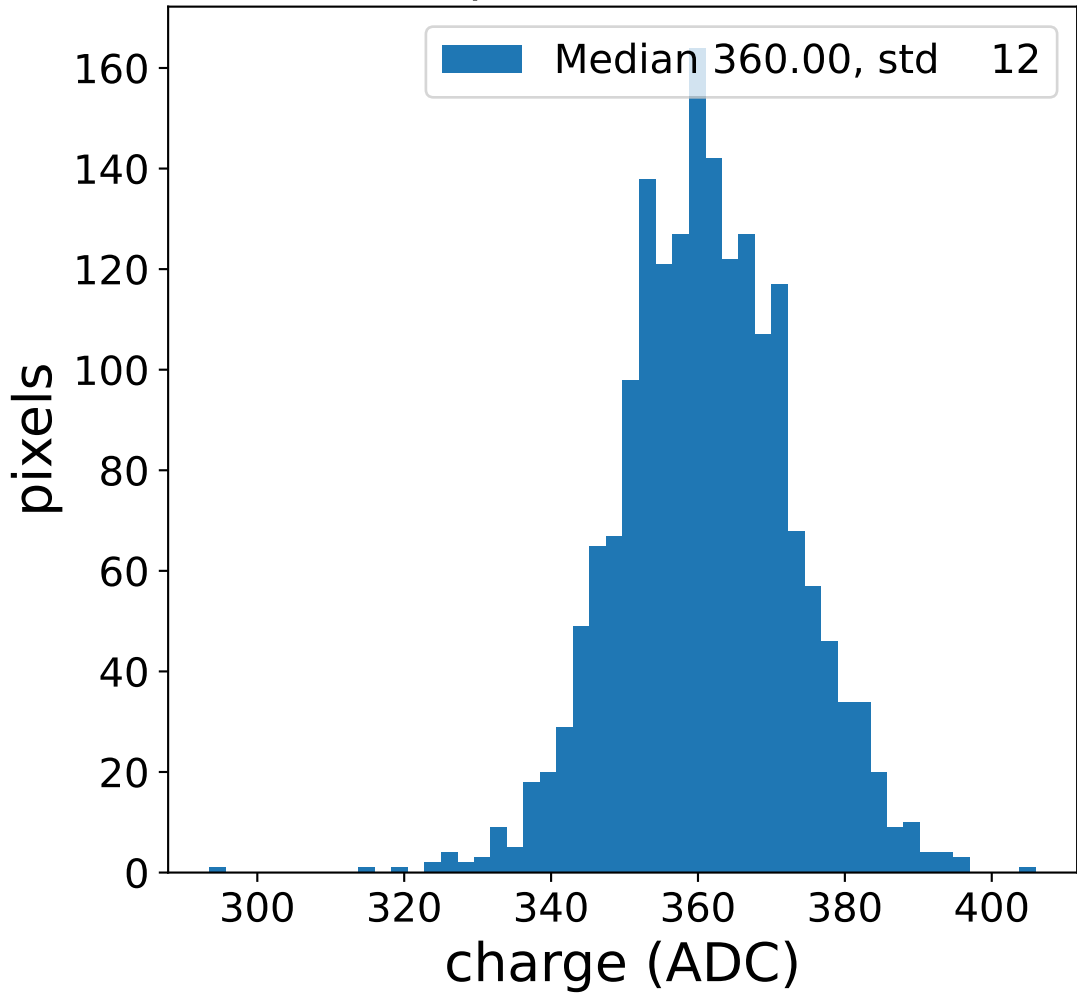

Run 22041, Cat-A calibration

Run 22041

Run 22041 channel: HG

FF sample of 10000 events

pedestal sample of 10000 events

flat-fielded gain [ADC/pe]

Run 22041 channel: LG

FF sample of 10000 events

pedestal sample of 10000 events

flat-fielded gain [ADC/pe]