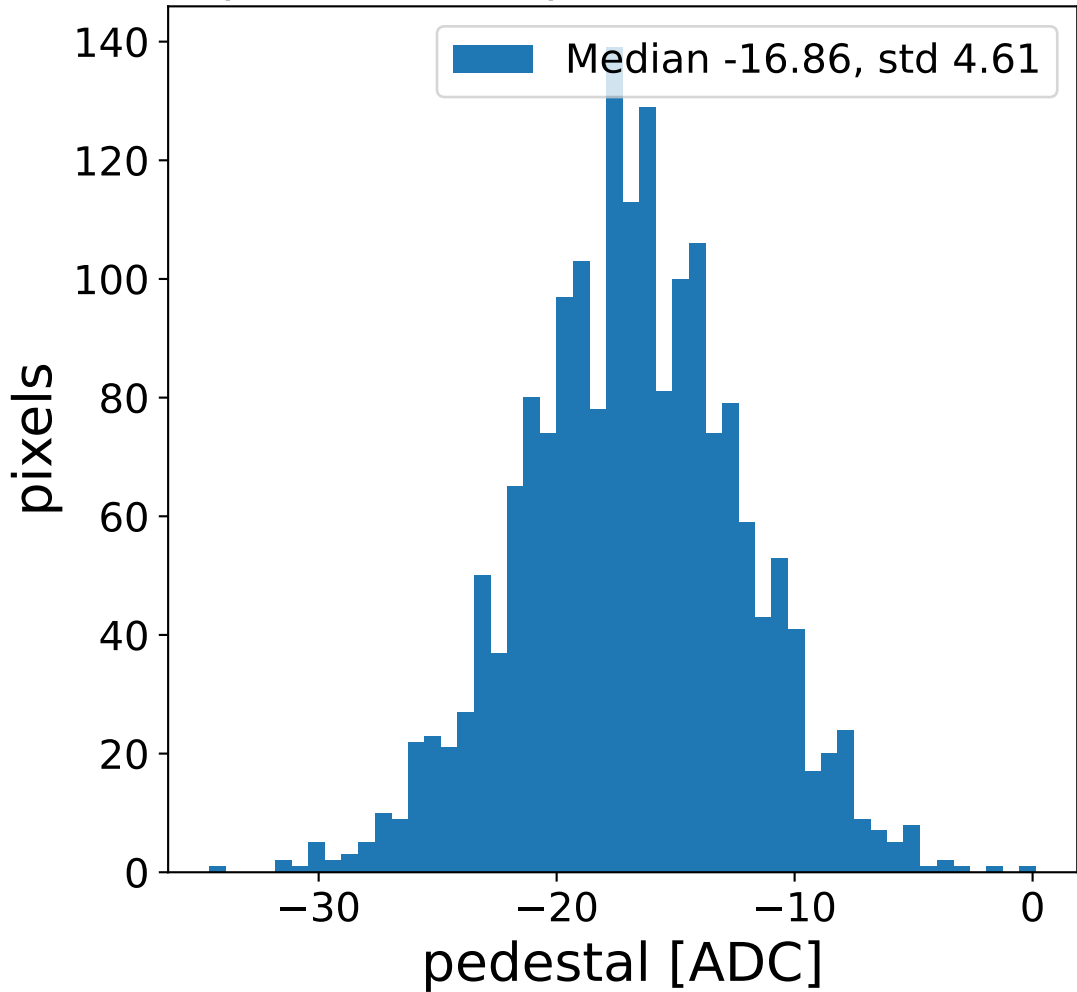

Run 22041, Cat-A calibration

Run 22041

Run 22041 channel: HG

FF sample of 10000 events

pedestal sample of 10000 events

flat-fielded gain [ADC/pe]

Run 22041 channel: LG

FF sample of 10000 events

pedestal sample of 10000 events

flat-fielded gain [ADC/pe]