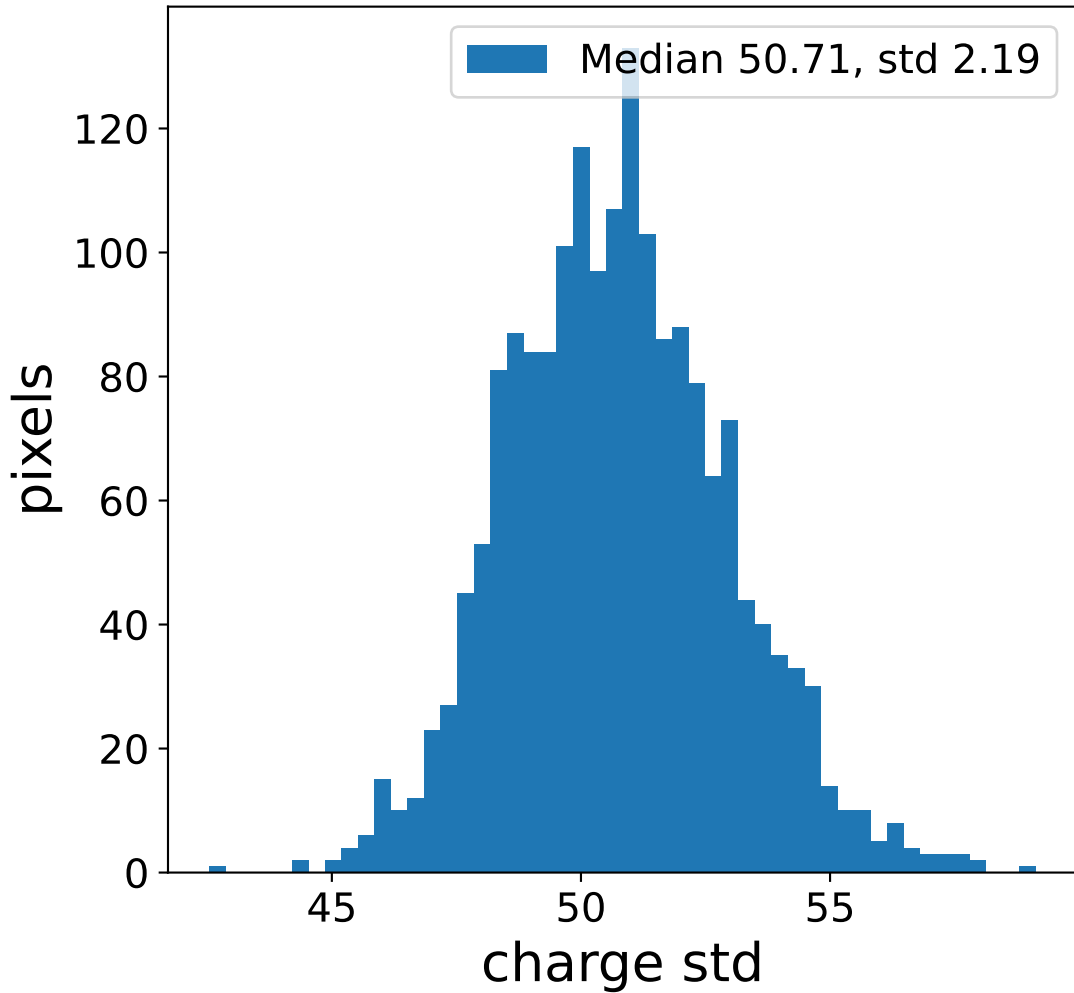

Run 22041, Cat-A calibration

Run 22041

Run 22041 channel: HG

FF sample of 10000 events

pedestal sample of 10000 events

flat-fielded gain [ADC/pe]

Run 22041 channel: LG

FF sample of 10000 events

pedestal sample of 10000 events

flat-fielded gain [ADC/pe]