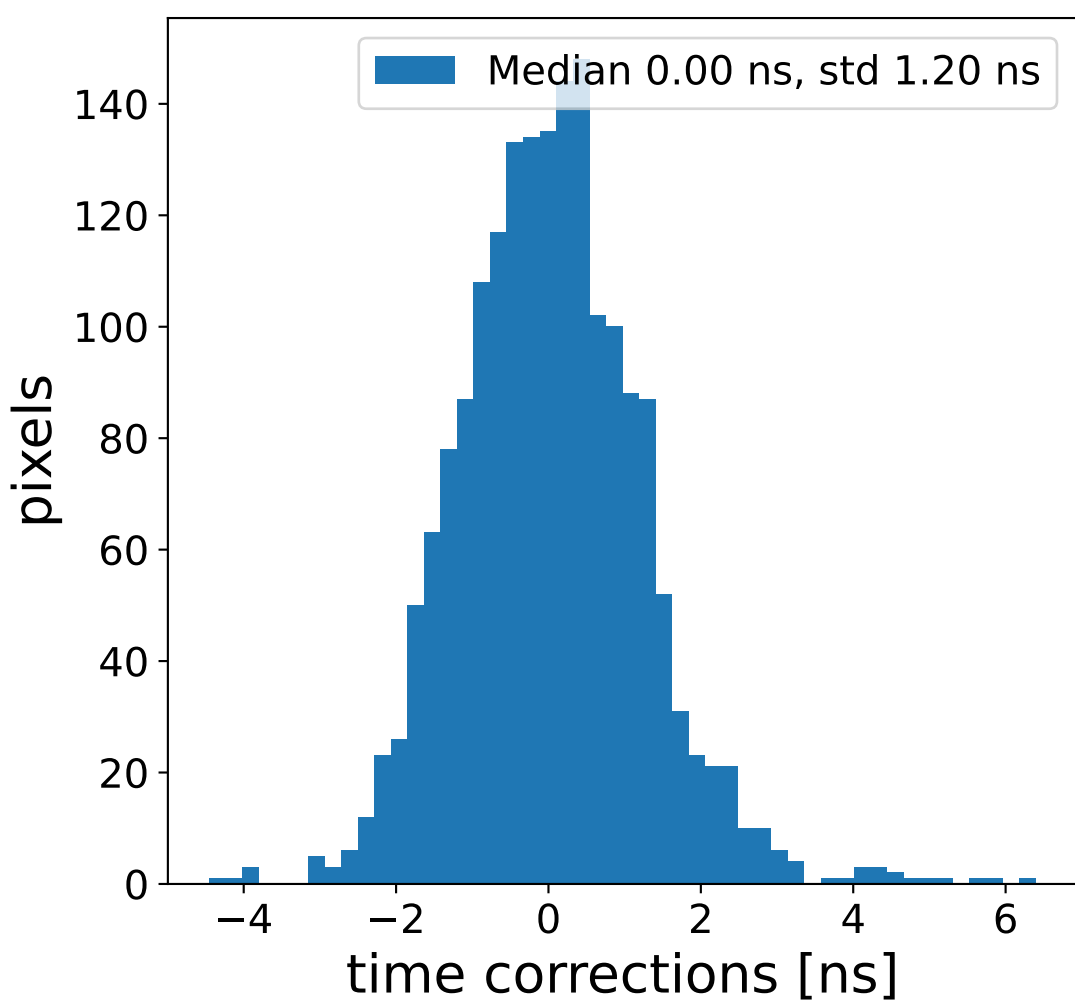

Run 21846, Cat-A calibration

Run 21846

Run 21846 channel: HG

FF sample of 10000 events

pedestal sample of 10000 events

flat-fielded gain [ADC/pe]

Run 21846 channel: LG

FF sample of 10000 events

pedestal sample of 10000 events

flat-fielded gain [ADC/pe]