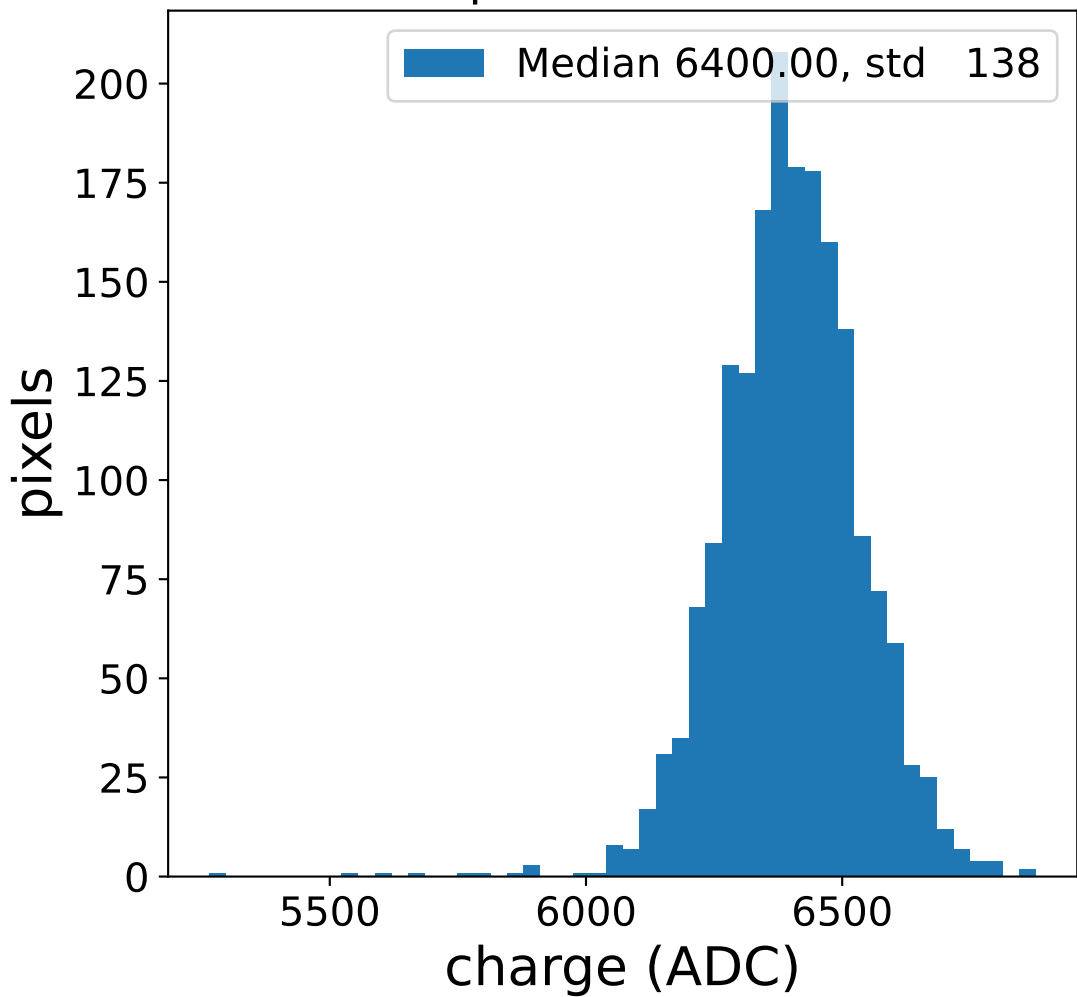

Run 21846, Cat-A calibration

Run 21846

Run 21846 channel: HG

FF sample of 10000 events

pedestal sample of 10000 events

flat-fielded gain [ADC/pe]

Run 21846 channel: LG

FF sample of 10000 events

pedestal sample of 10000 events

flat-fielded gain [ADC/pe]