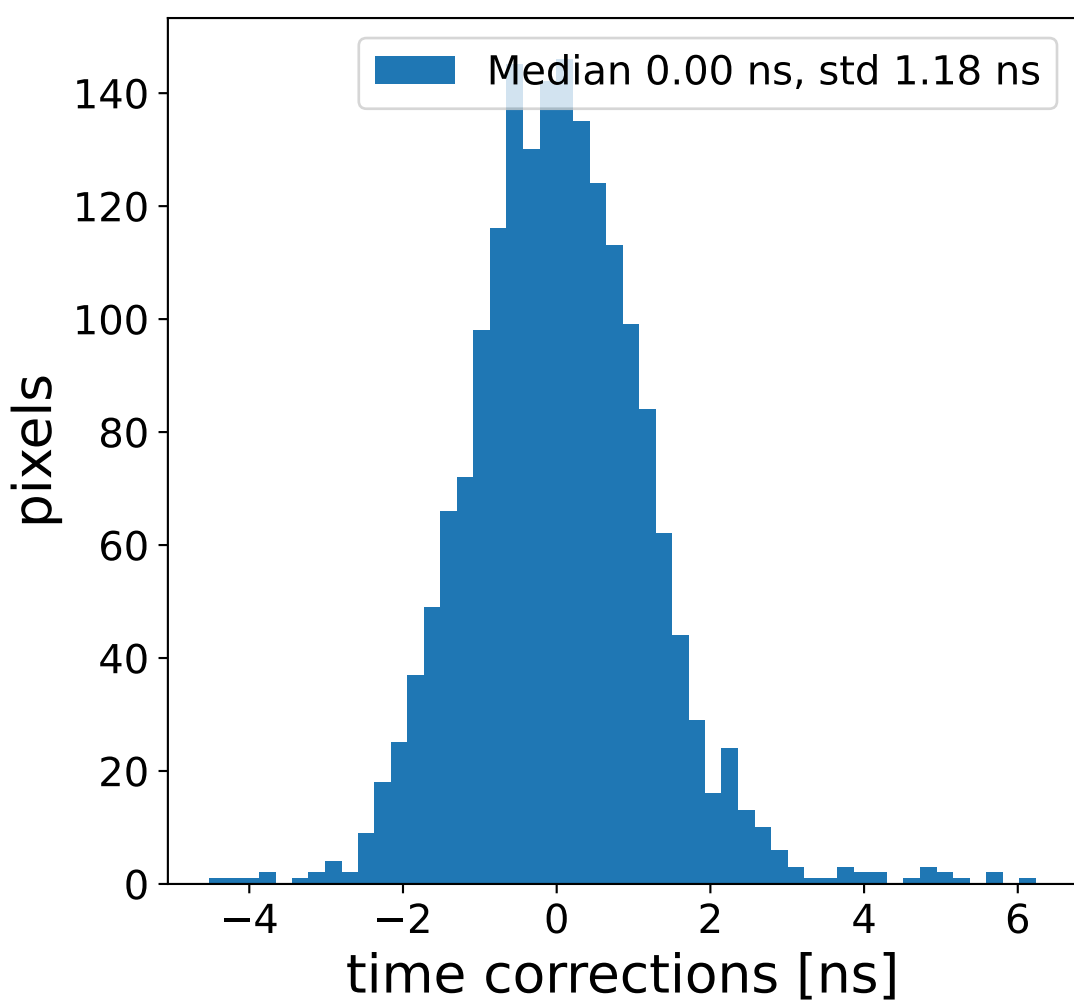

Run 21846, Cat-A calibration

Run 21846

Run 21846 channel: HG

FF sample of 10000 events

pedestal sample of 10000 events

flat-fielded gain [ADC/pe]

Run 21846 channel: LG

FF sample of 10000 events

pedestal sample of 10000 events

flat-fielded gain [ADC/pe]