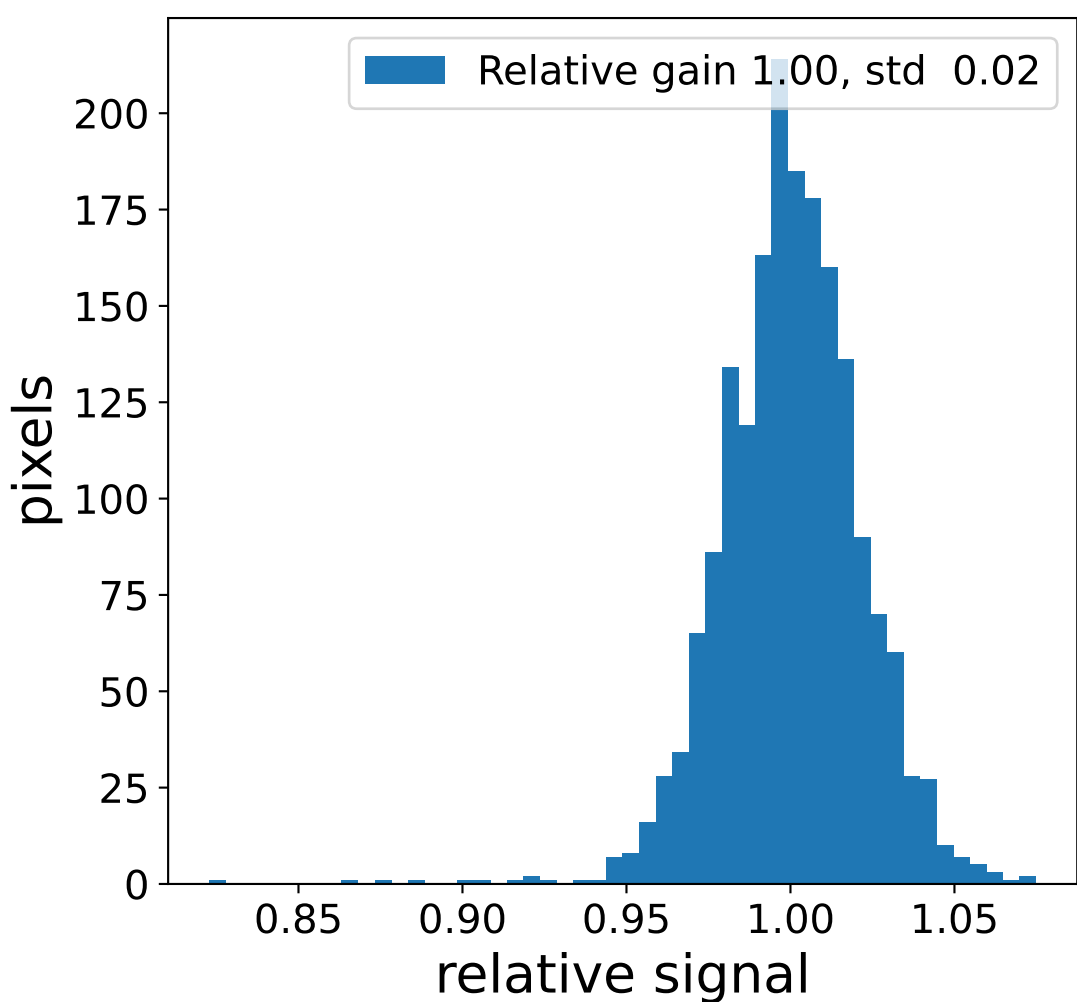

Run 21846, Cat-A calibration

Run 21846

Run 21846 channel: HG

FF sample of 10000 events

pedestal sample of 10000 events

flat-fielded gain [ADC/pe]

Run 21846 channel: LG

FF sample of 10000 events

pedestal sample of 10000 events

flat-fielded gain [ADC/pe]