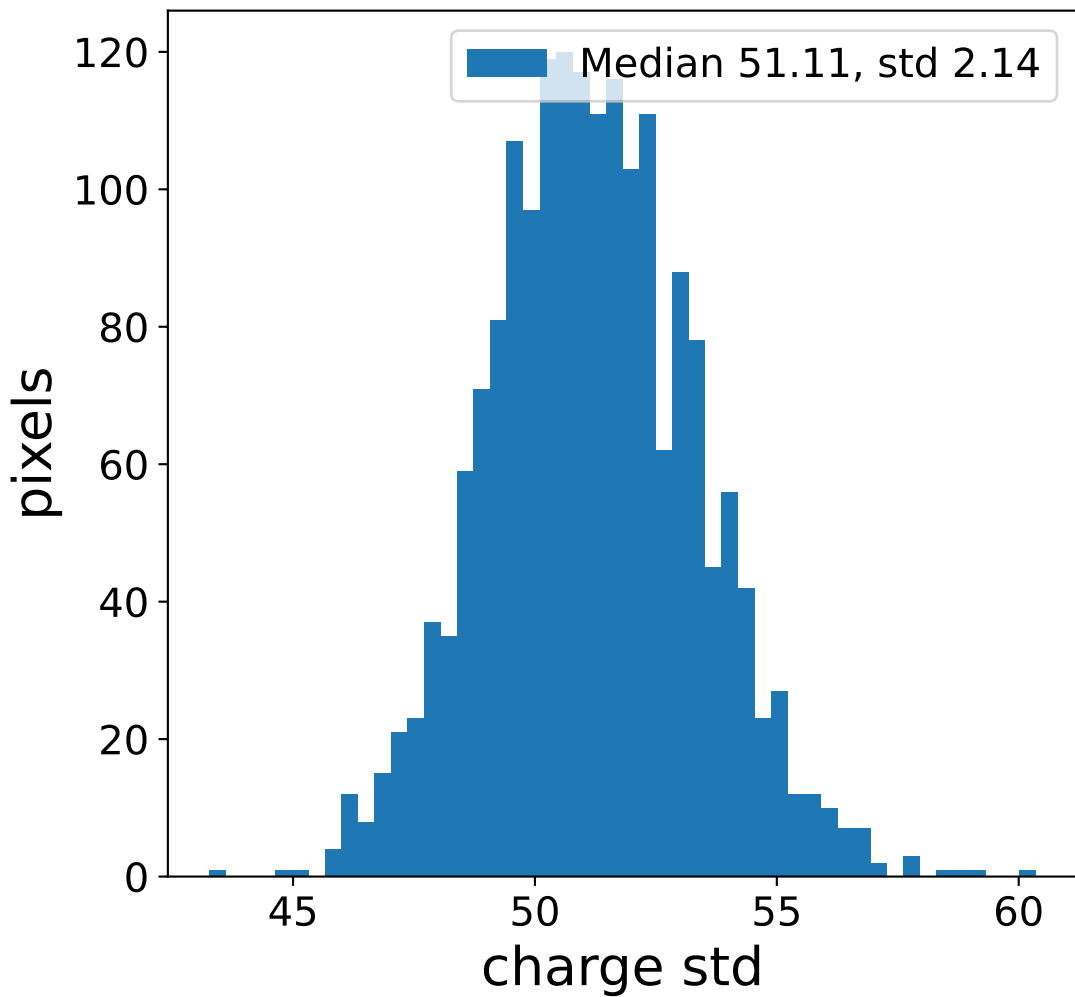

Run 21846, Cat-A calibration

Run 21846

Run 21846 channel: HG

FF sample of 10000 events

pedestal sample of 10000 events

flat-fielded gain [ADC/pe]

Run 21846 channel: LG

FF sample of 10000 events

pedestal sample of 10000 events

flat-fielded gain [ADC/pe]