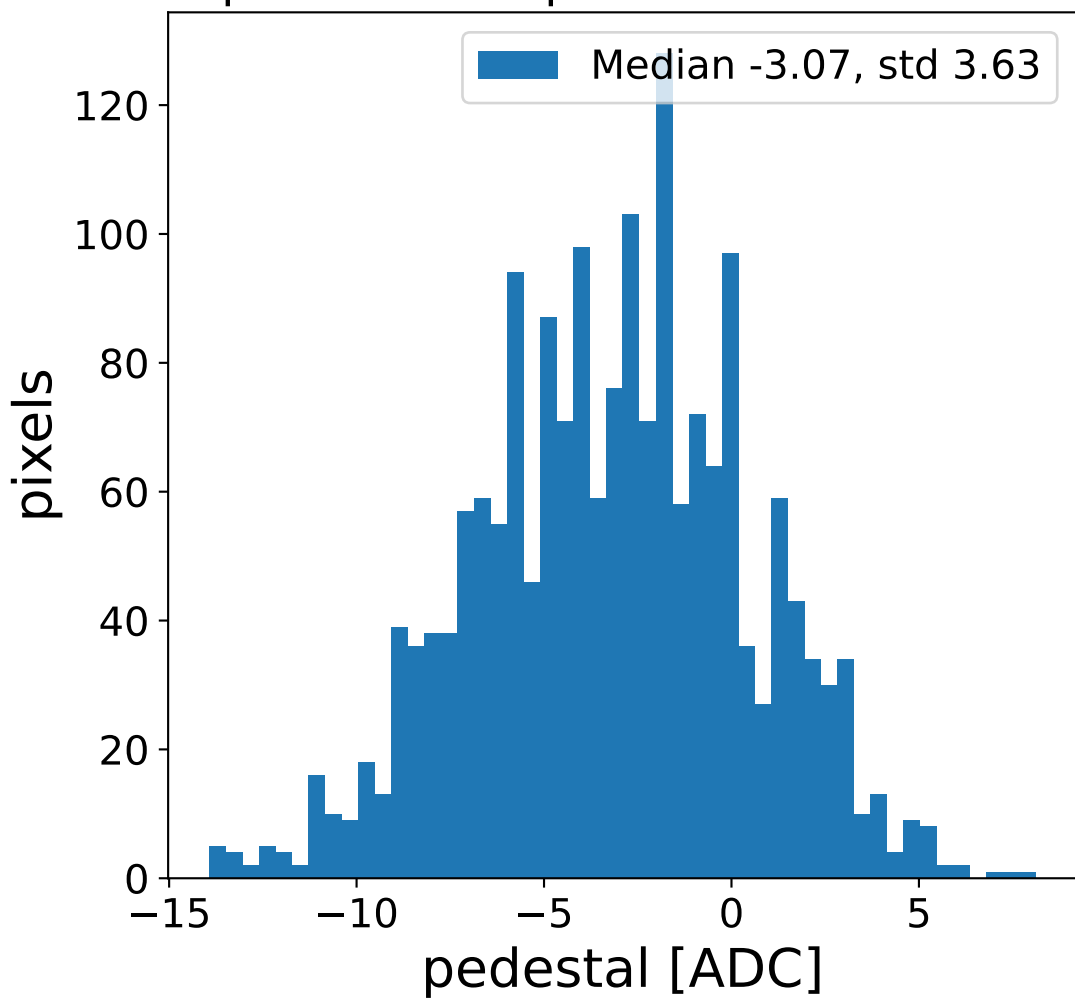

Run 21846, Cat-A calibration

Run 21846

Run 21846 channel: HG

FF sample of 10000 events

pedestal sample of 10000 events

flat-fielded gain [ADC/pe]

Run 21846 channel: LG

FF sample of 10000 events

pedestal sample of 10000 events

flat-fielded gain [ADC/pe]