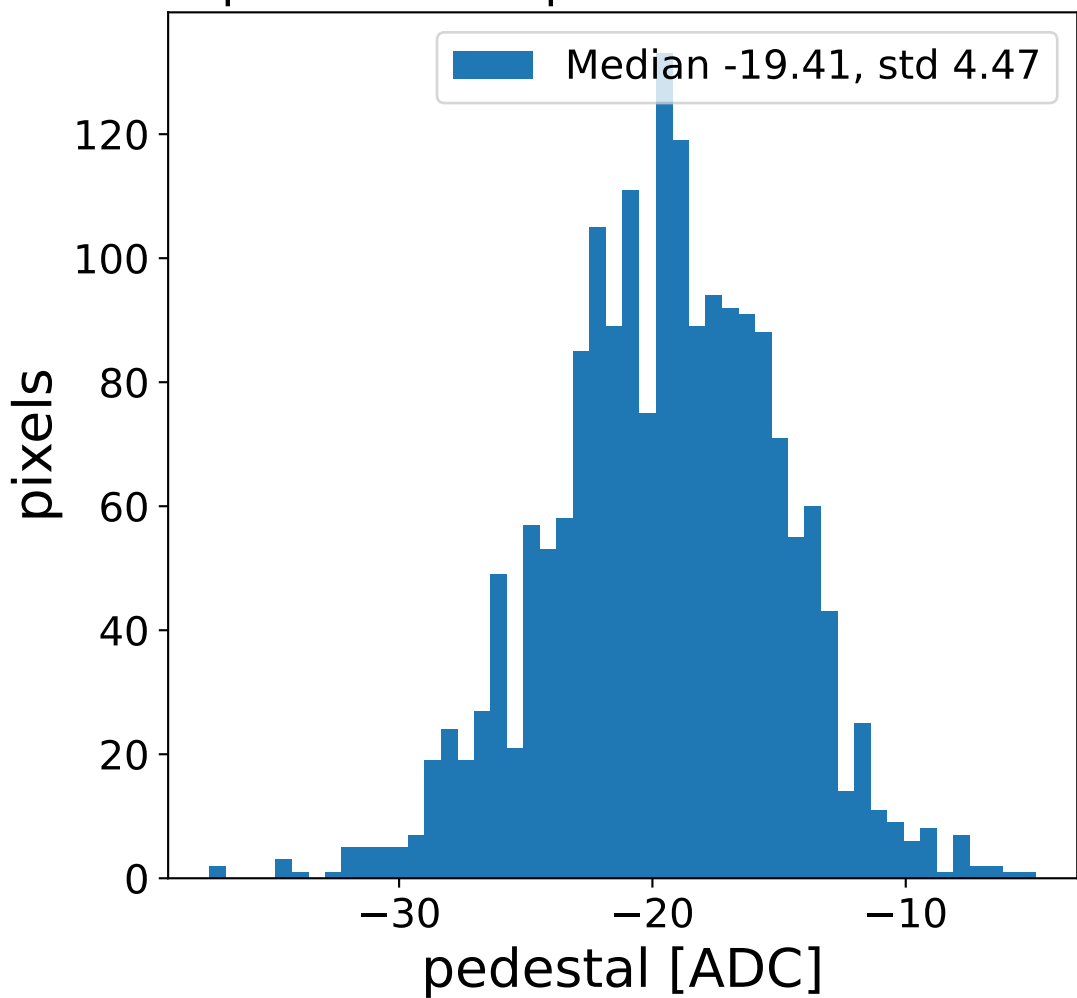

Run 21846, Cat-A calibration

Run 21846

Run 21846 channel: HG

FF sample of 10000 events

pedestal sample of 10000 events

flat-fielded gain [ADC/pe]

Run 21846 channel: LG

FF sample of 10000 events

pedestal sample of 10000 events

flat-fielded gain [ADC/pe]