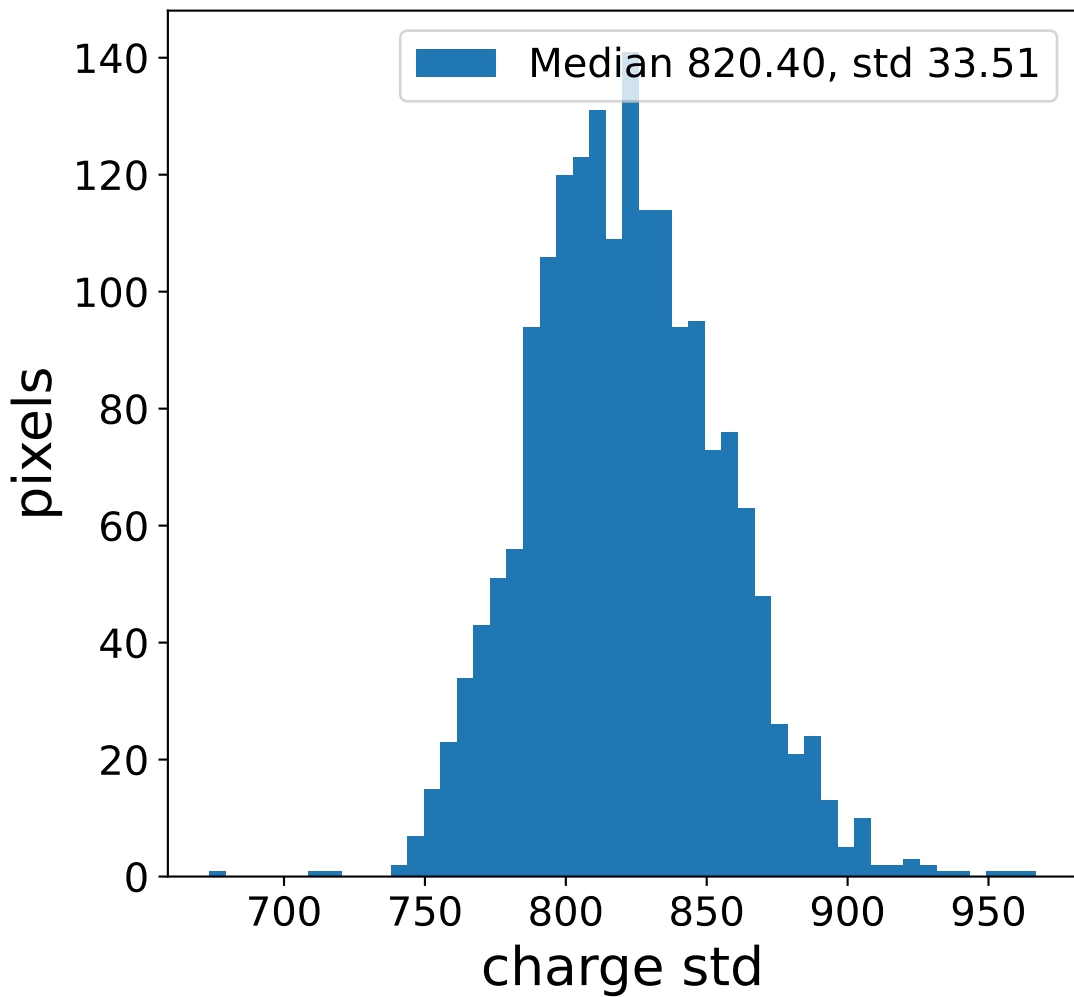

Run 21846, Cat-A calibration

Run 21846

Run 21846 channel: HG

FF sample of 10000 events

pedestal sample of 10000 events

flat-fielded gain [ADC/pe]

Run 21846 channel: LG

FF sample of 10000 events

pedestal sample of 10000 events

flat-fielded gain [ADC/pe]