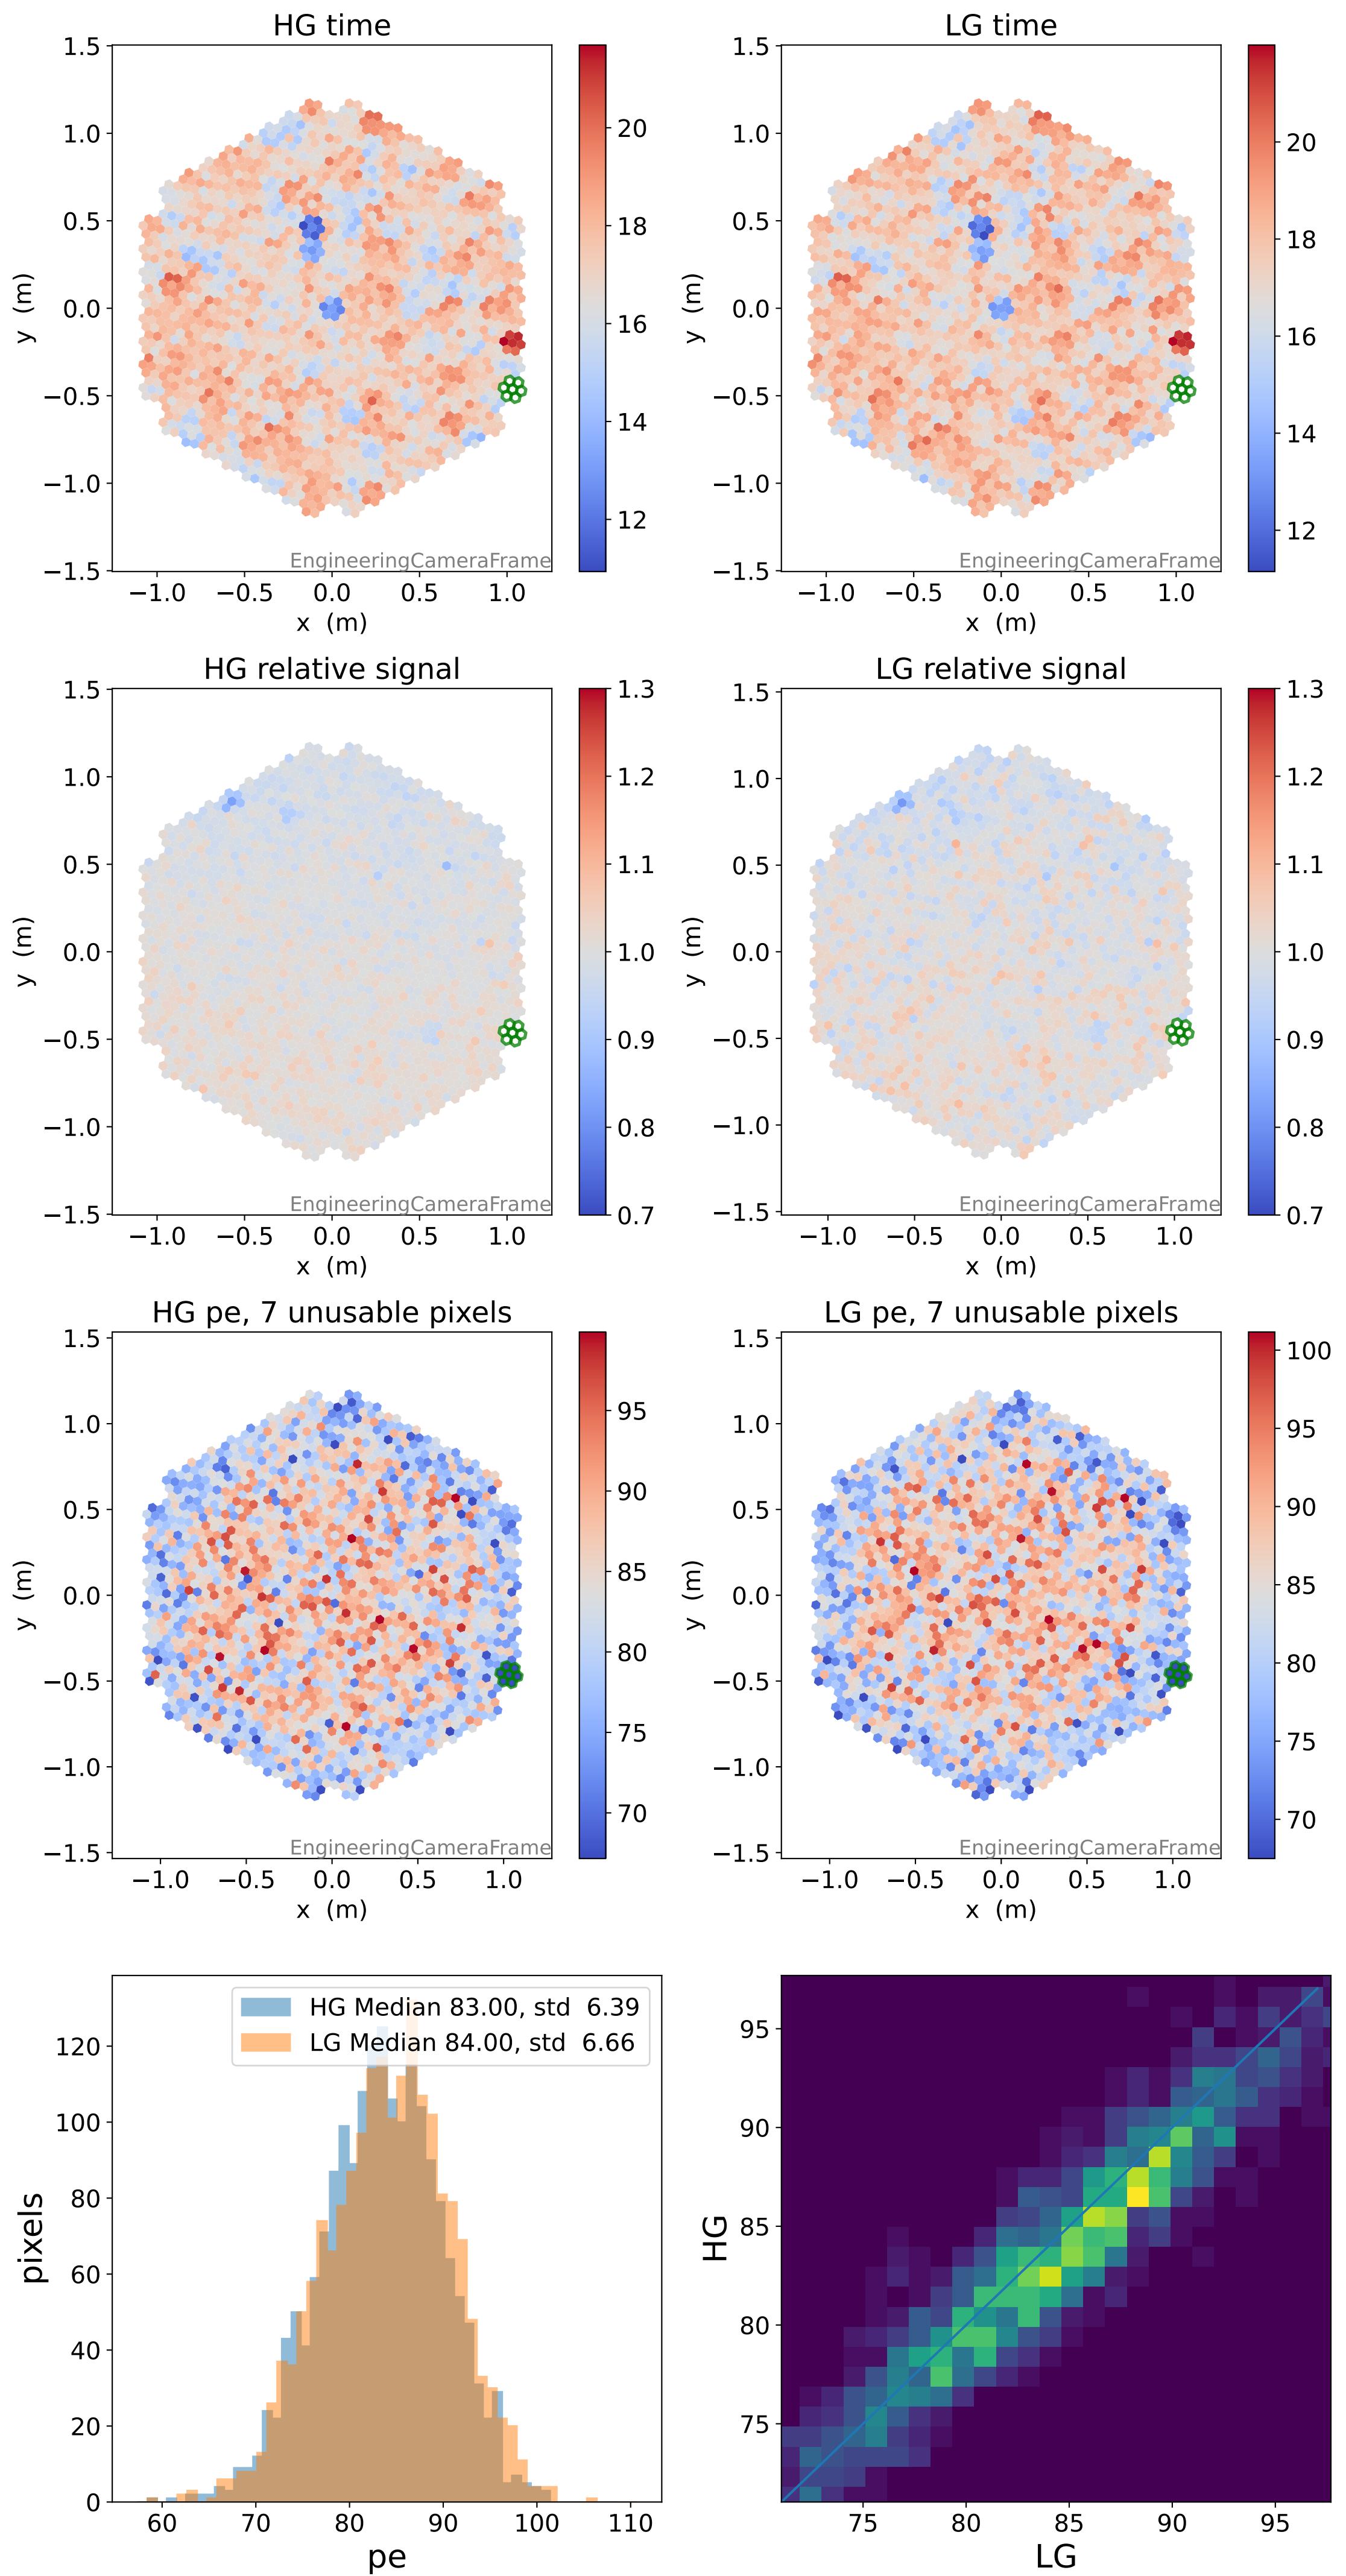

Run 21846, Cat-A calibration

Run 21846

Run 21846 channel: HG

FF sample of 10000 events

pedestal sample of 10000 events

flat-fielded gain [ADC/pe]

Run 21846 channel: LG

FF sample of 10000 events

pedestal sample of 10000 events

flat-fielded gain [ADC/pe]