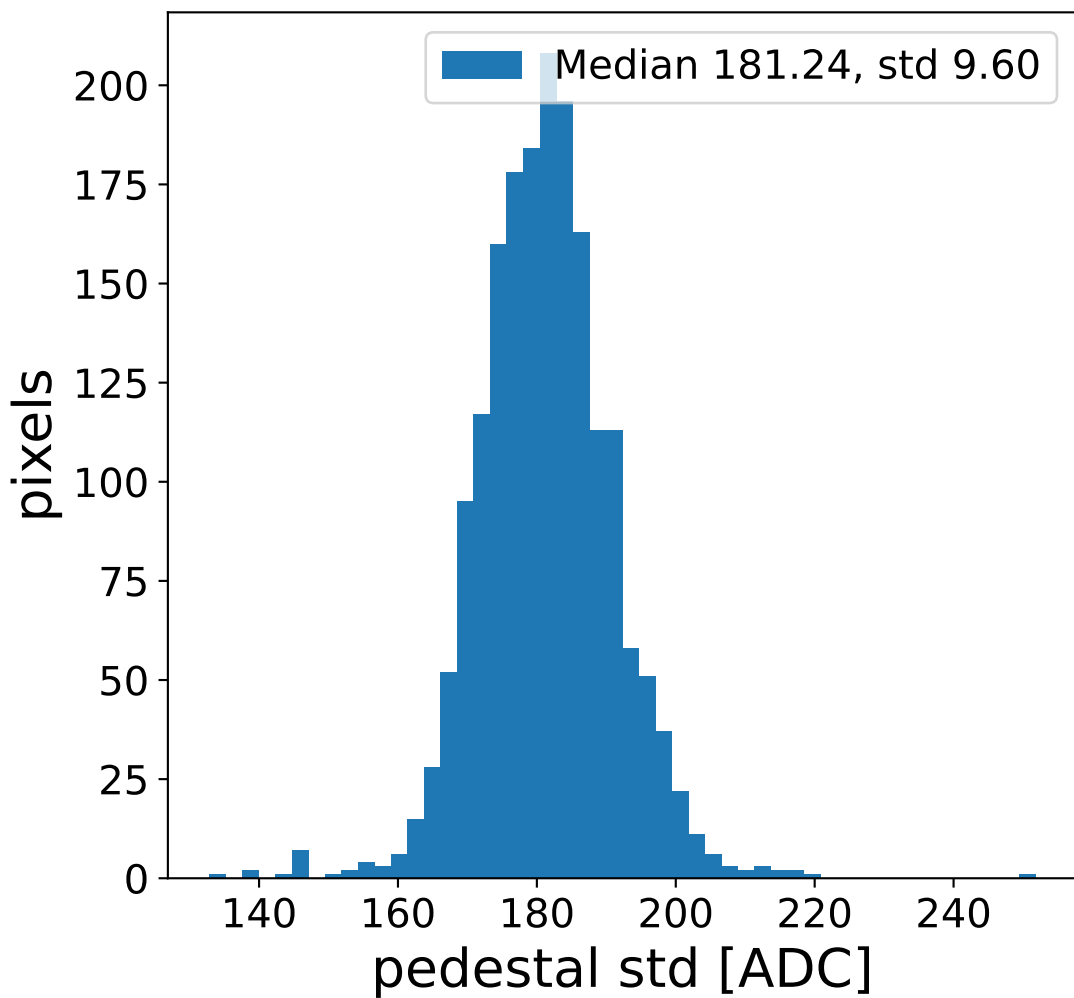

Run 21846, Cat-A calibration

Run 21846

Run 21846 channel: HG

FF sample of 10000 events

pedestal sample of 10000 events

flat-fielded gain [ADC/pe]

Run 21846 channel: LG

FF sample of 10000 events

pedestal sample of 10000 events

flat-fielded gain [ADC/pe]