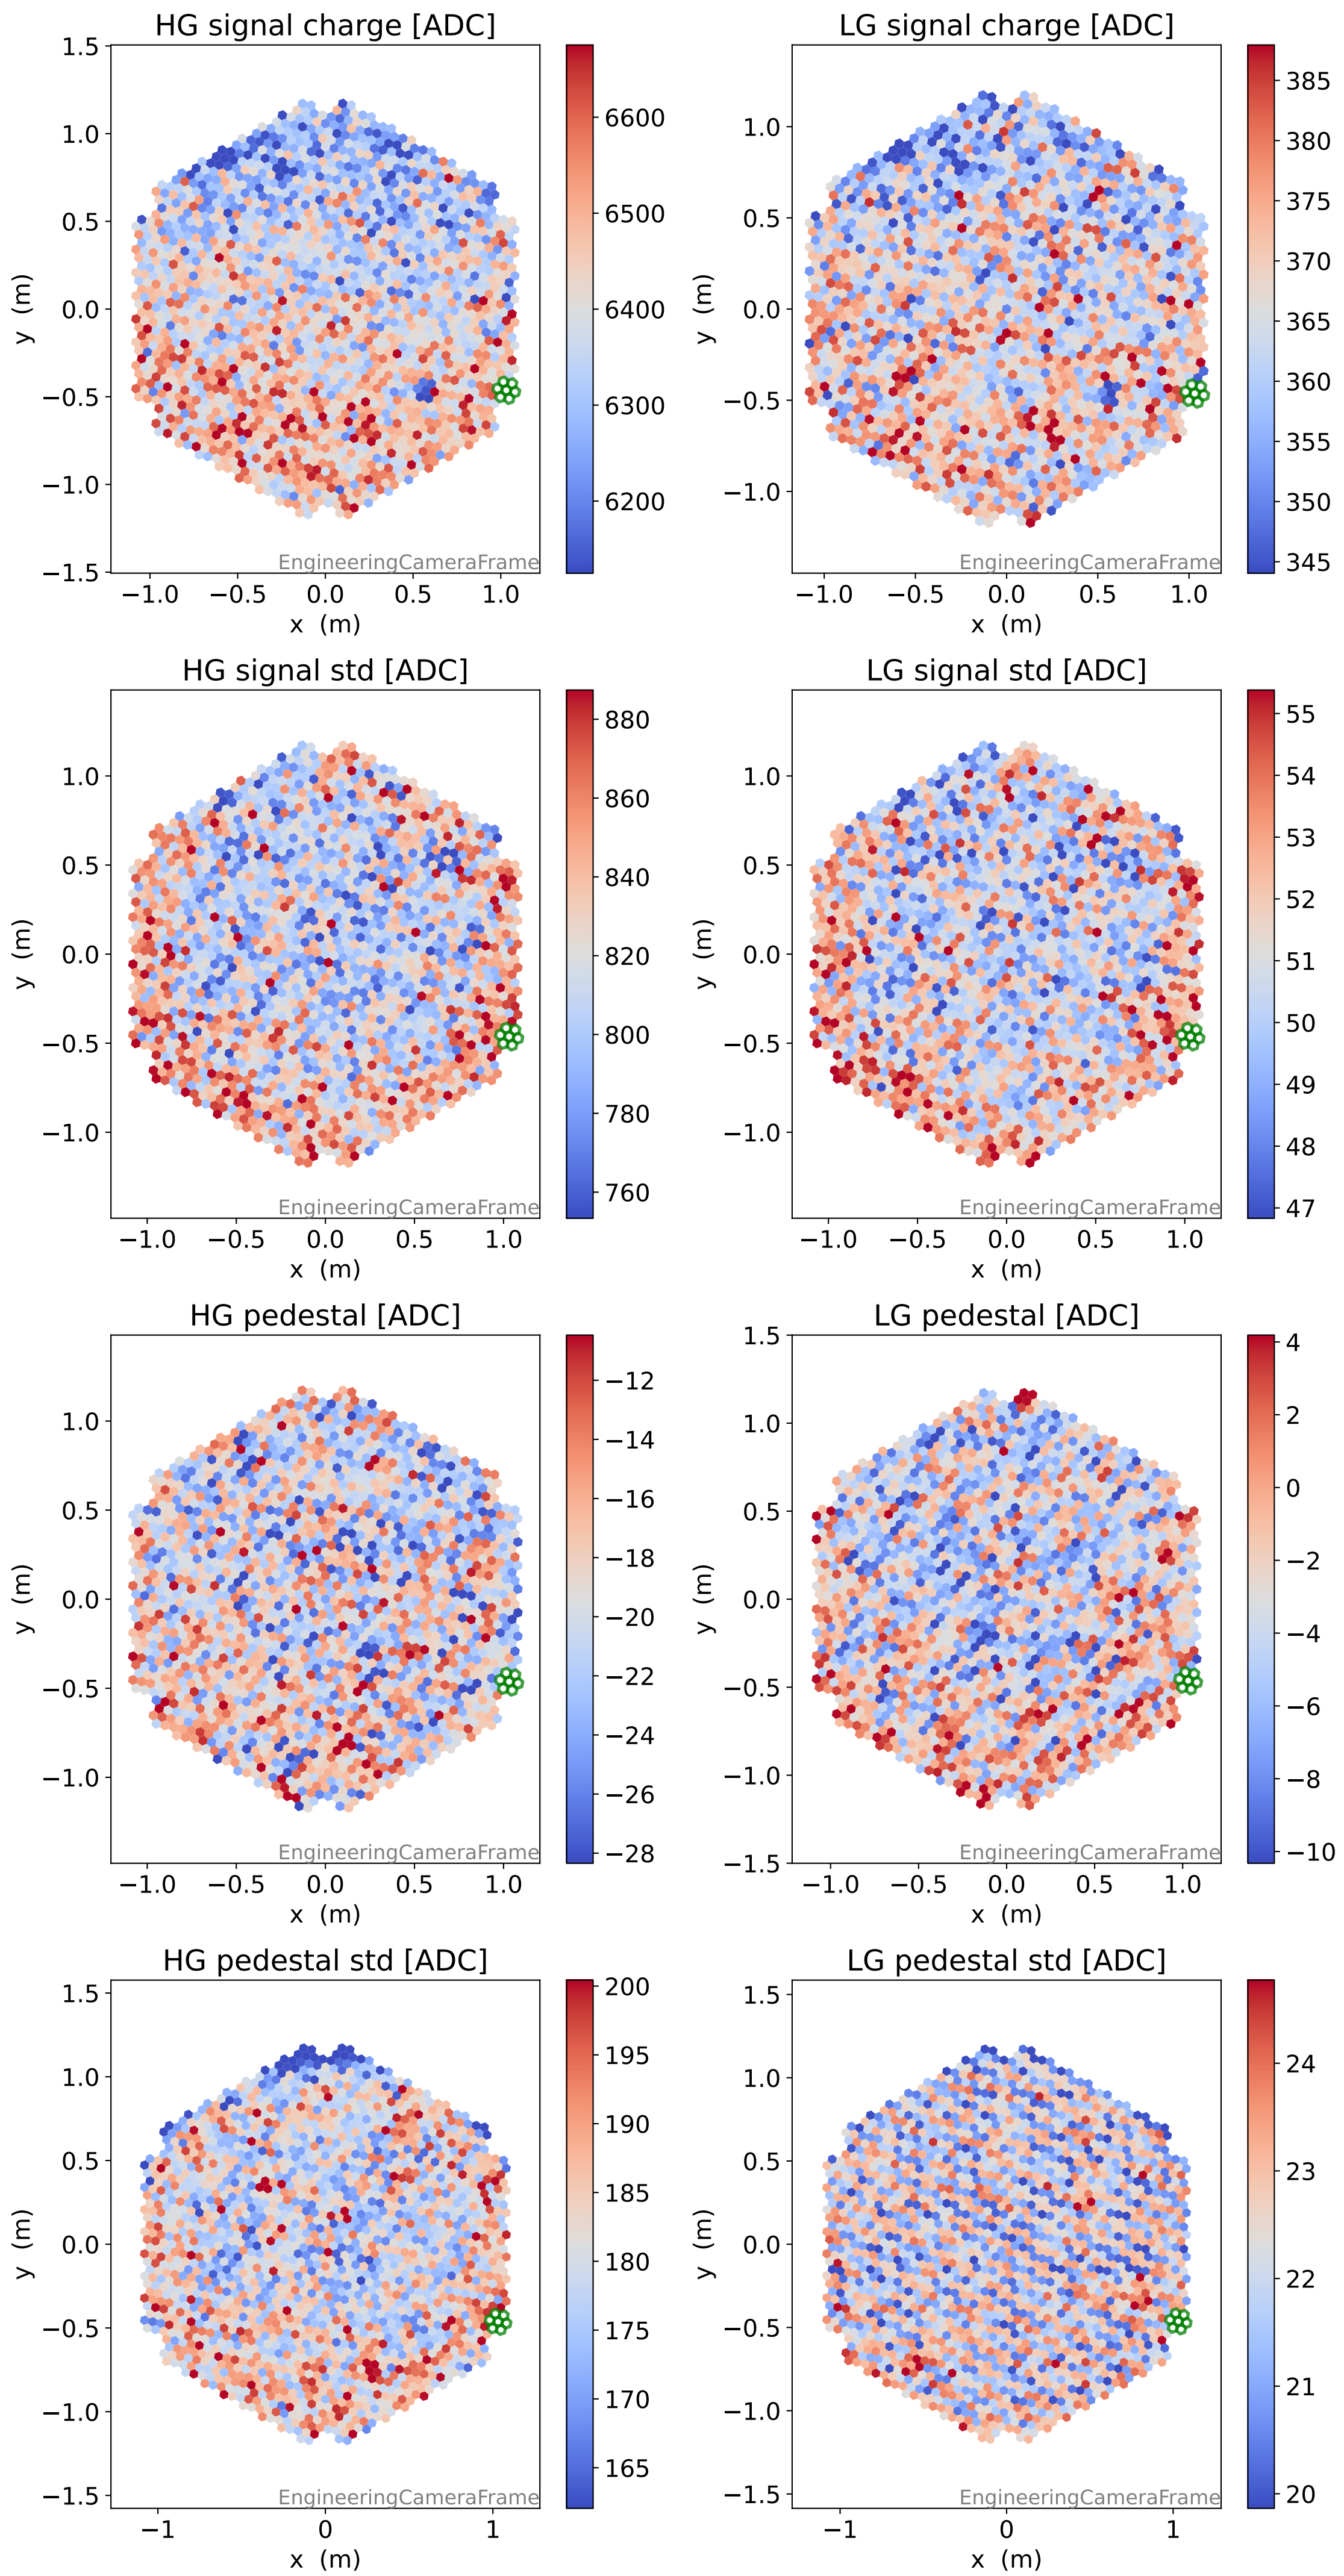

Run 21846, Cat-A calibration

Run 21846

Run 21846 channel: HG

FF sample of 10000 events

pedestal sample of 10000 events

flat-fielded gain [ADC/pe]

Run 21846 channel: LG

FF sample of 10000 events

pedestal sample of 10000 events

flat-fielded gain [ADC/pe]