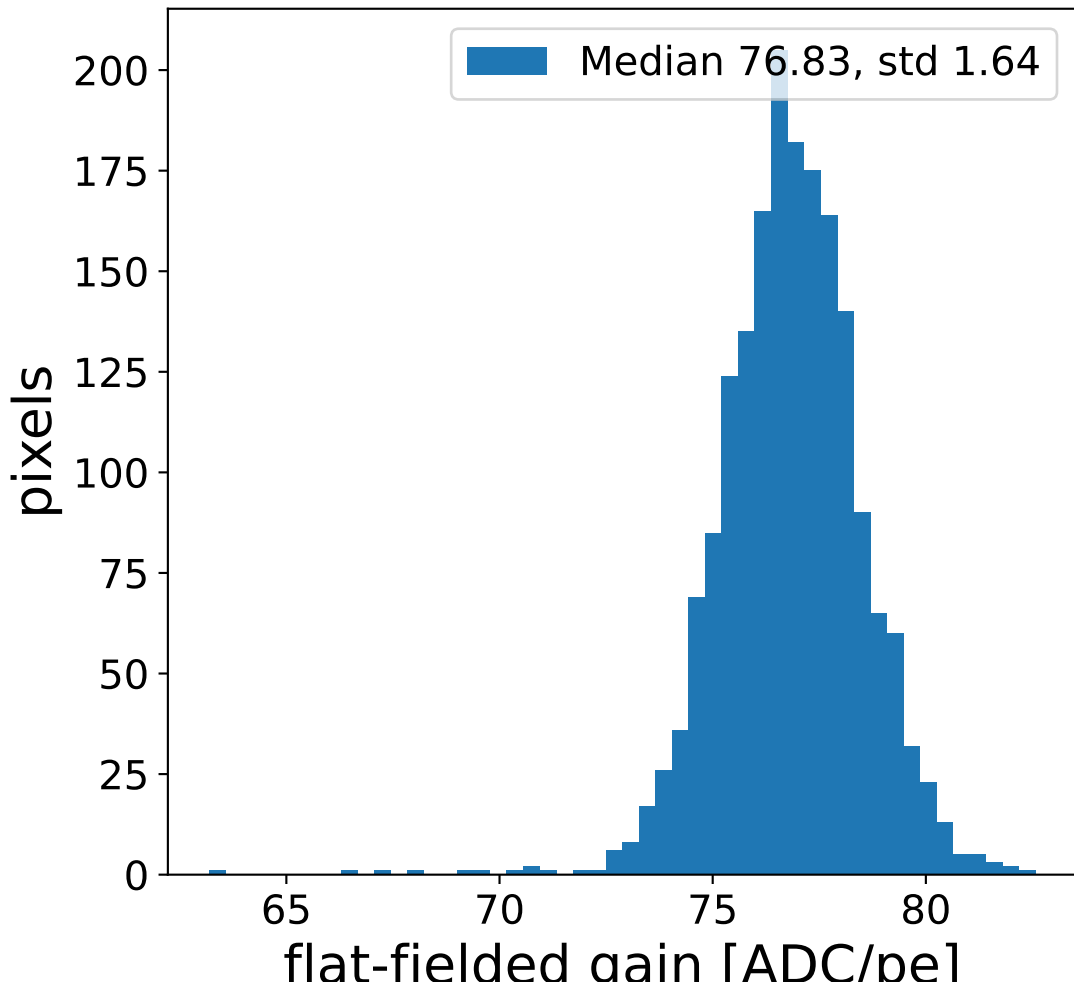

Run 21846, Cat-A calibration

Run 21846

Run 21846 channel: HG

FF sample of 10000 events

pedestal sample of 10000 events

flat-fielded gain [ADC/pe]

Run 21846 channel: LG

FF sample of 10000 events

pedestal sample of 10000 events

flat-fielded gain [ADC/pe]