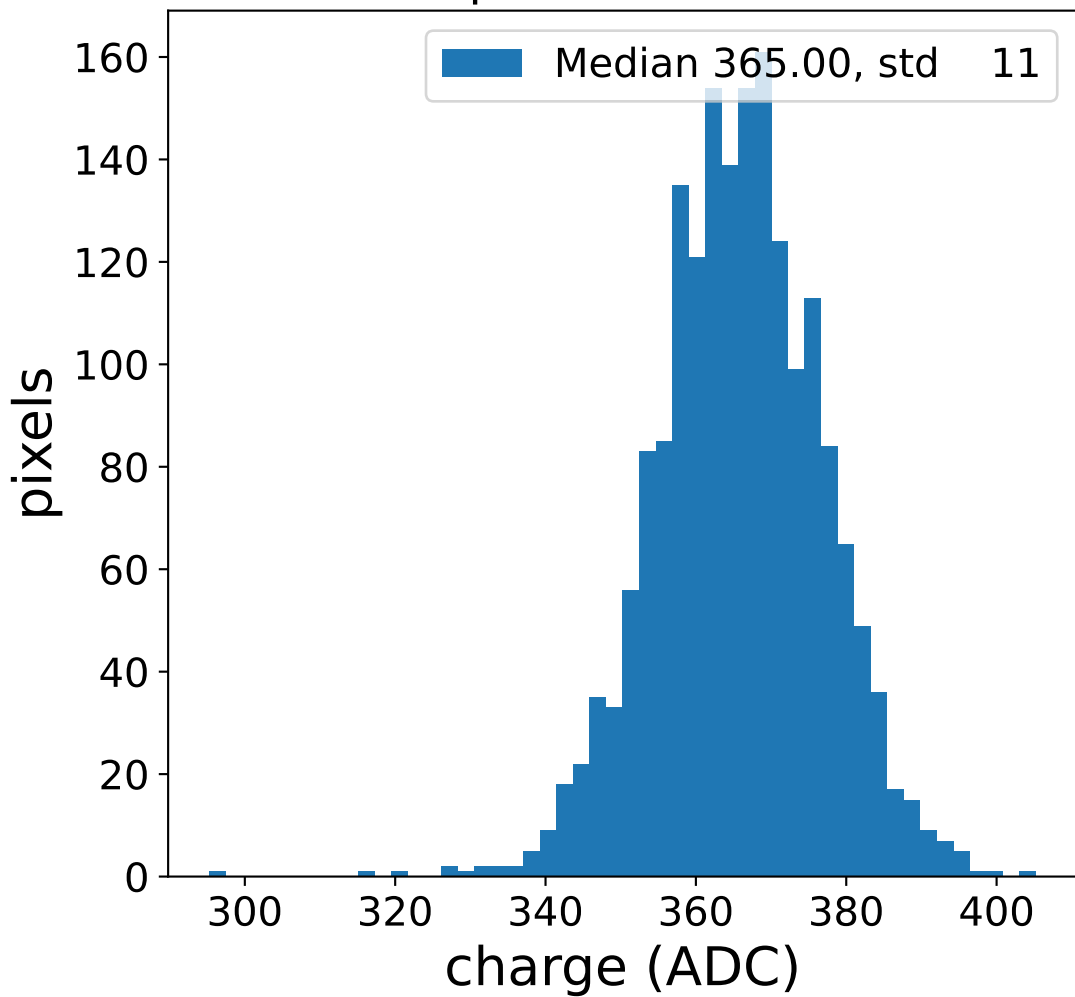

Run 21846, Cat-A calibration

Run 21846

Run 21846 channel: HG

FF sample of 10000 events

pedestal sample of 10000 events

flat-fielded gain [ADC/pe]

Run 21846 channel: LG

FF sample of 10000 events

pedestal sample of 10000 events

flat-fielded gain [ADC/pe]