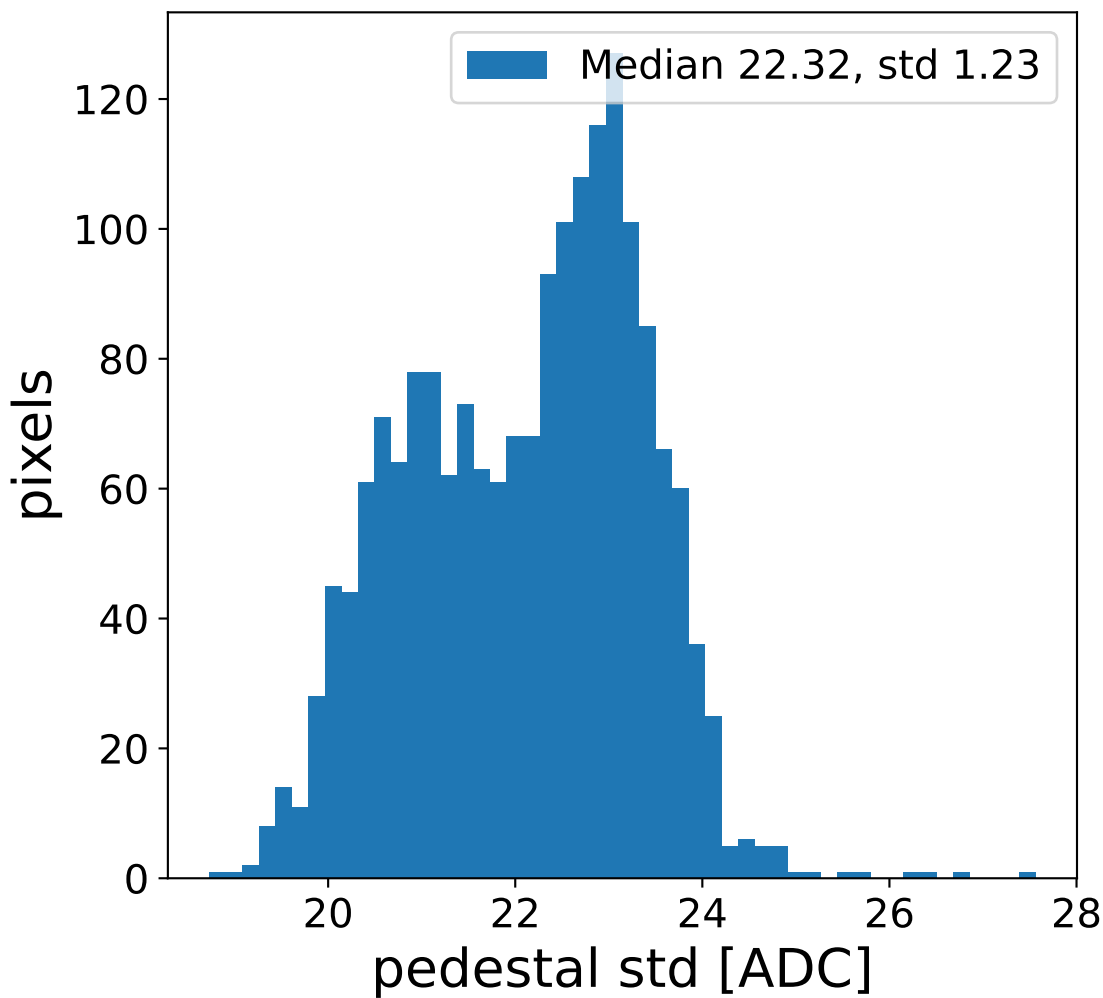

Run 21846, Cat-A calibration

Run 21846

Run 21846 channel: HG

FF sample of 10000 events

pedestal sample of 10000 events

flat-fielded gain [ADC/pe]

Run 21846 channel: LG

FF sample of 10000 events

pedestal sample of 10000 events

flat-fielded gain [ADC/pe]