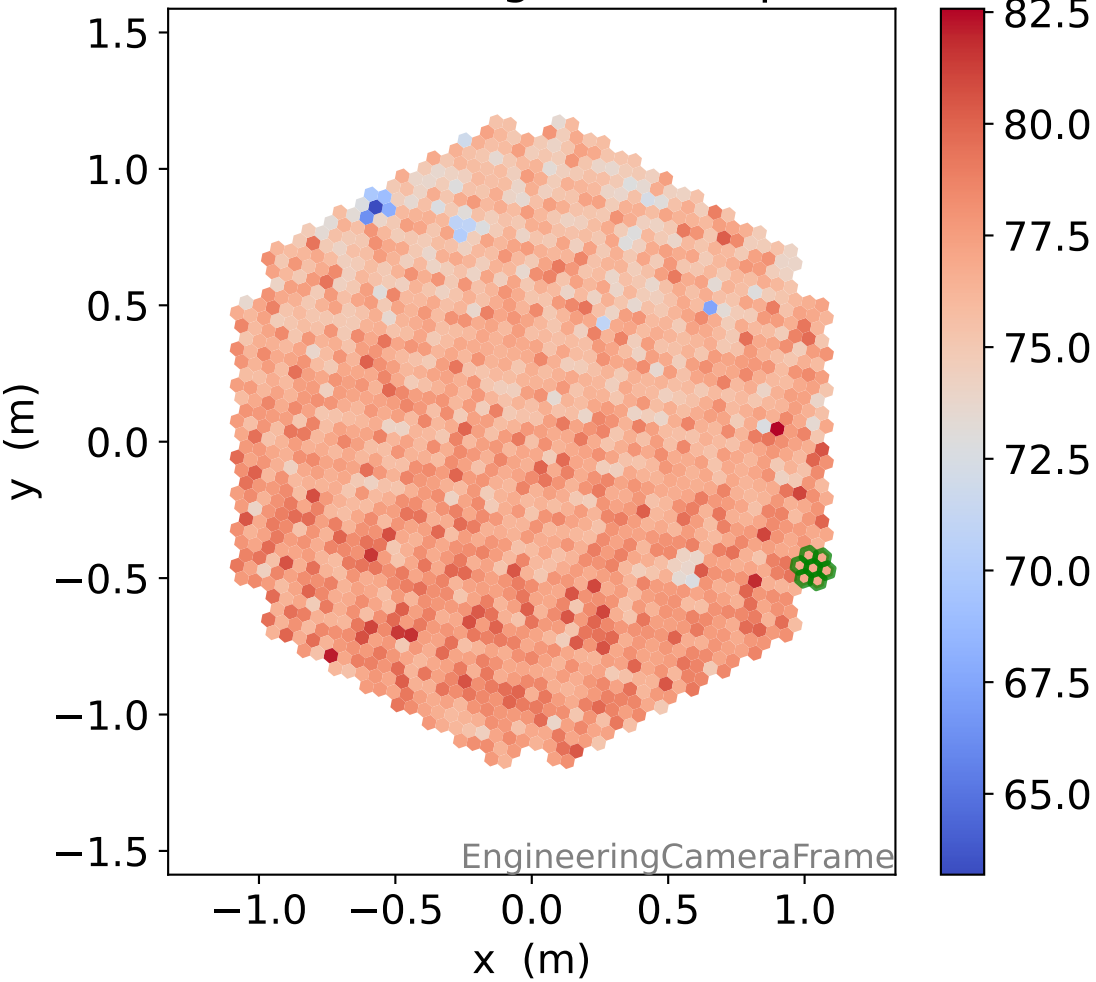

Run 21846, Cat-A calibration

Run 21846

Run 21846 channel: HG

FF sample of 10000 events

pedestal sample of 10000 events

flat-fielded gain [ADC/pe]

Run 21846 channel: LG

FF sample of 10000 events

pedestal sample of 10000 events

flat-fielded gain [ADC/pe]