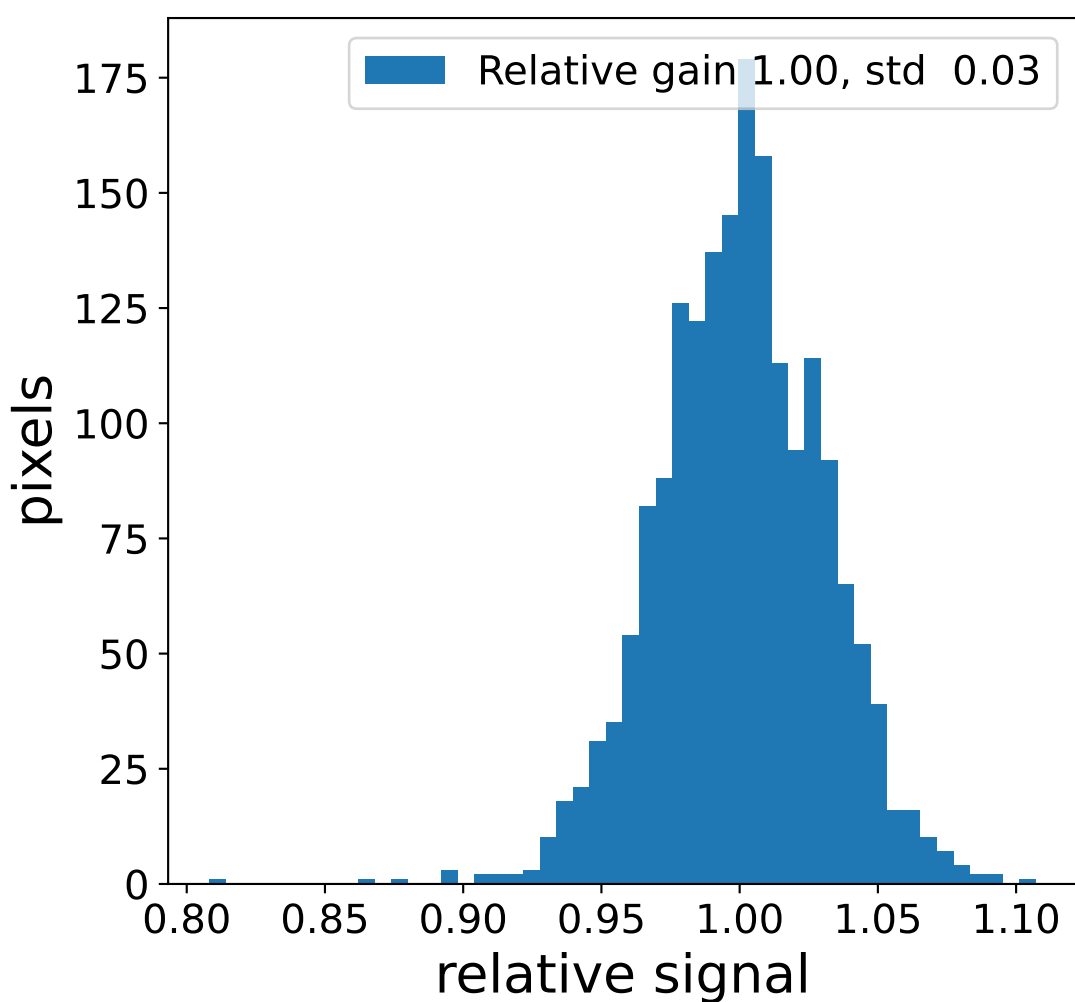

Run 21846, Cat-A calibration

Run 21846

Run 21846 channel: HG

FF sample of 10000 events

pedestal sample of 10000 events

flat-fielded gain [ADC/pe]

Run 21846 channel: LG

FF sample of 10000 events

pedestal sample of 10000 events

flat-fielded gain [ADC/pe]