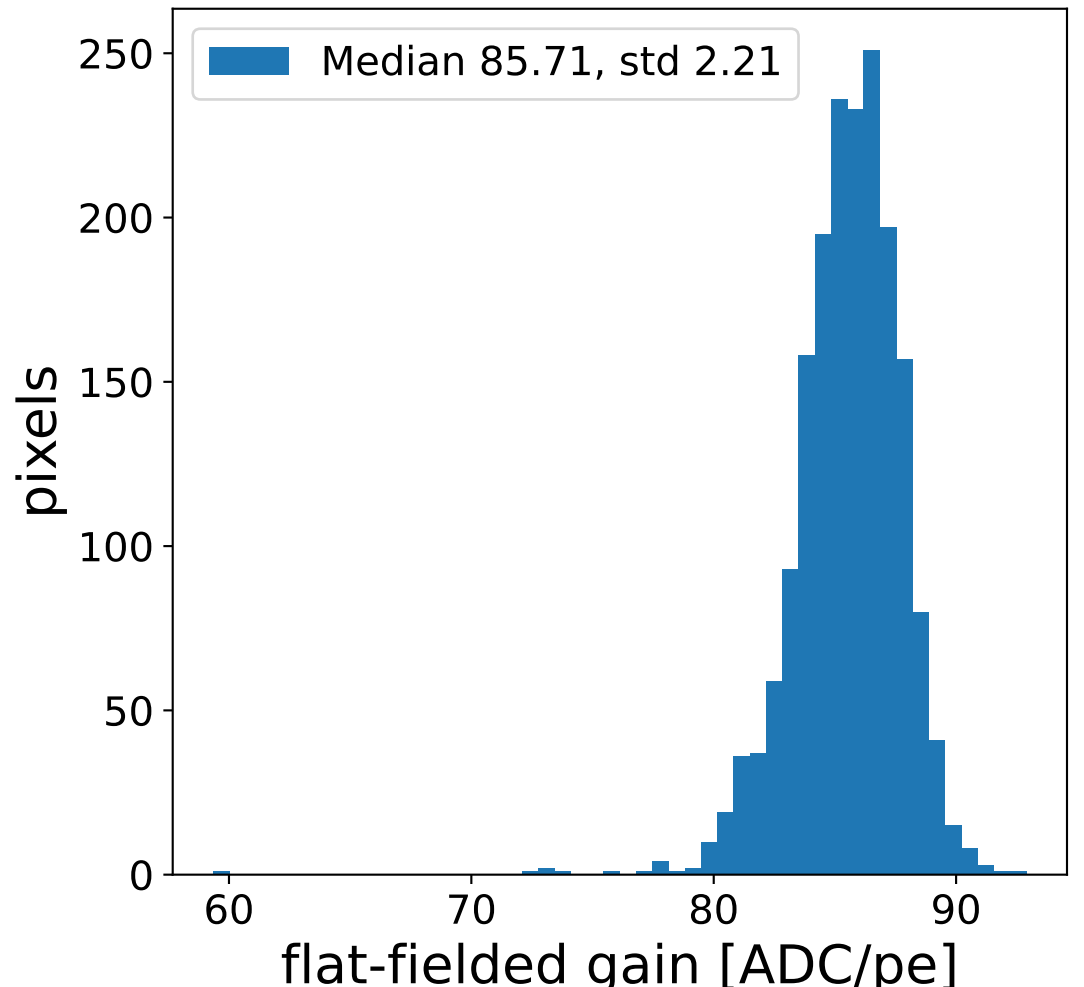

Run 21729, Cat-A calibration

Run 21729

Run 21729 channel: HG

FF sample of 10000 events

pedestal sample of 10000 events

flat-fielded gain [ADC/pe]

Run 21729 channel: LG

FF sample of 10000 events

pedestal sample of 10000 events

flat-fielded gain [ADC/pe]