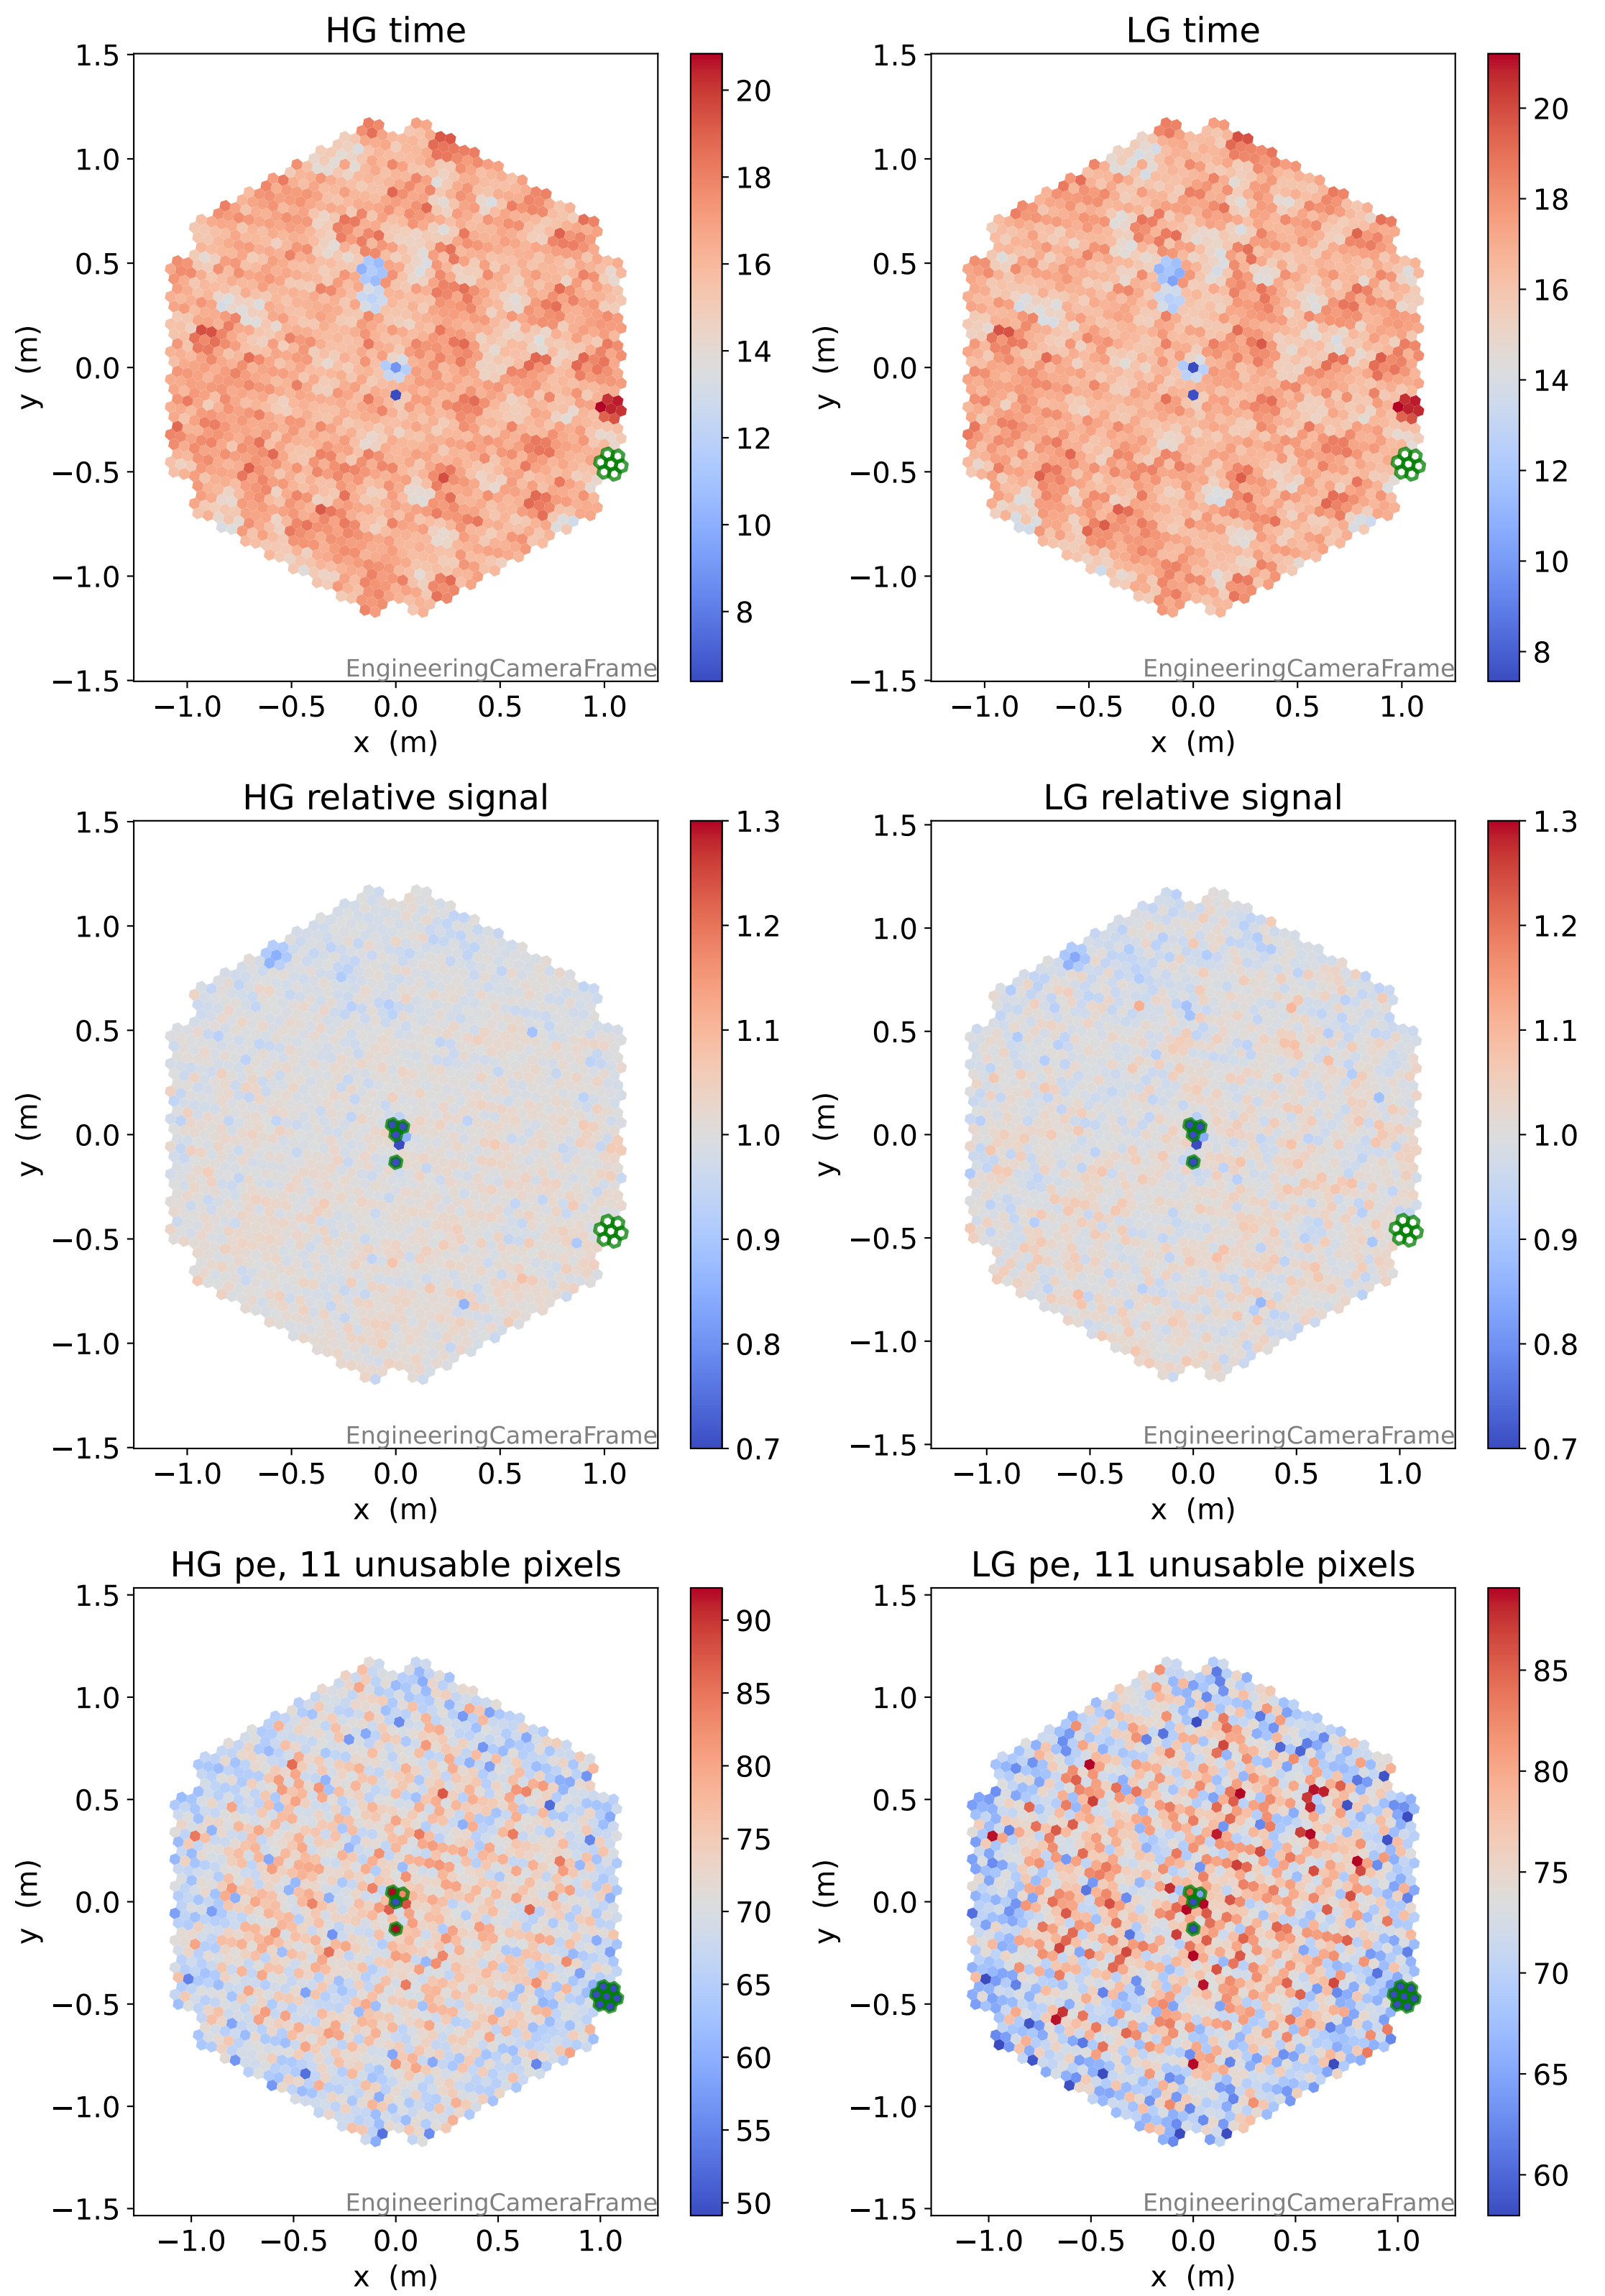

Run 21729, Cat-A calibration

Run 21729

Run 21729 channel: HG

FF sample of 10000 events

pedestal sample of 10000 events

flat-fielded gain [ADC/pe]

Run 21729 channel: LG

FF sample of 10000 events

pedestal sample of 10000 events

flat-fielded gain [ADC/pe]