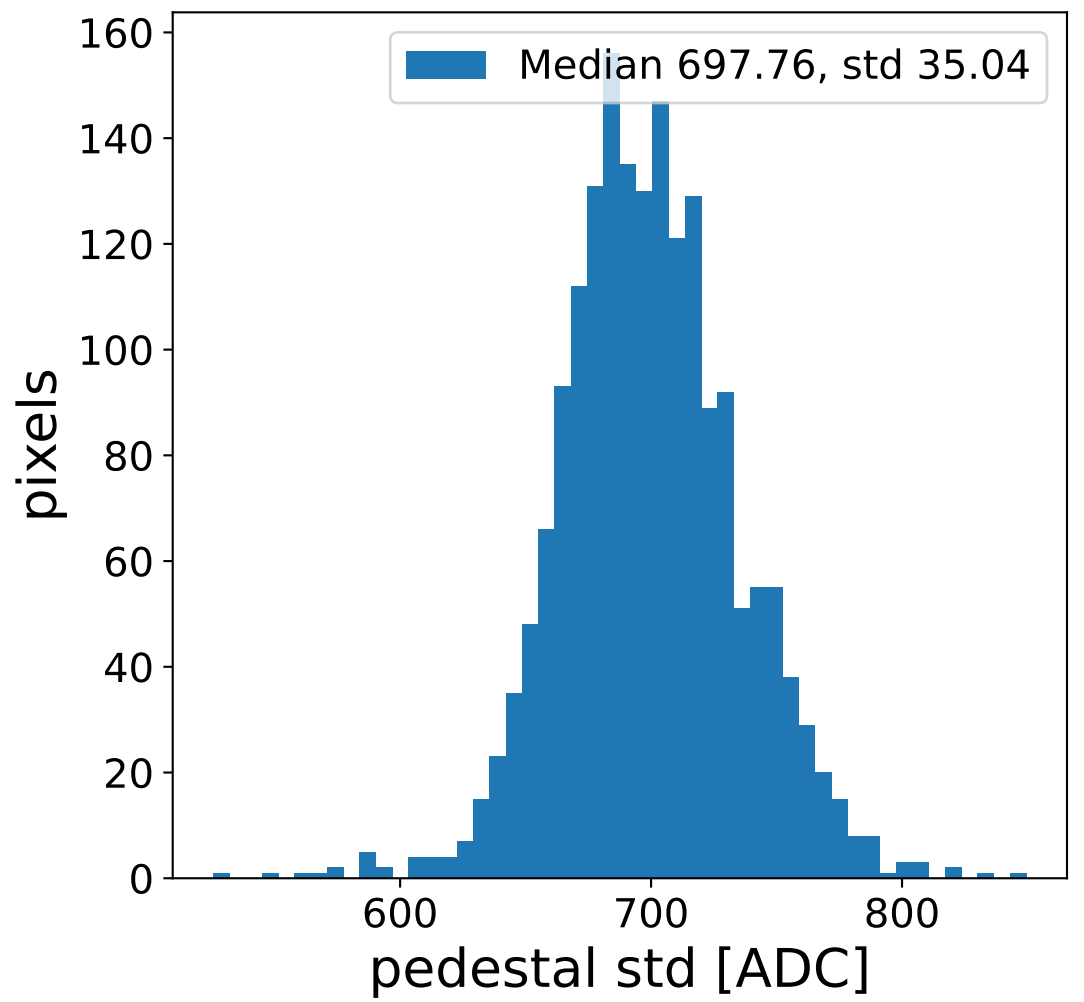

Run 21729, Cat-A calibration

Run 21729

Run 21729 channel: HG

FF sample of 10000 events

pedestal sample of 10000 events

flat-fielded gain [ADC/pe]

Run 21729 channel: LG

FF sample of 10000 events

pedestal sample of 10000 events

flat-fielded gain [ADC/pe]