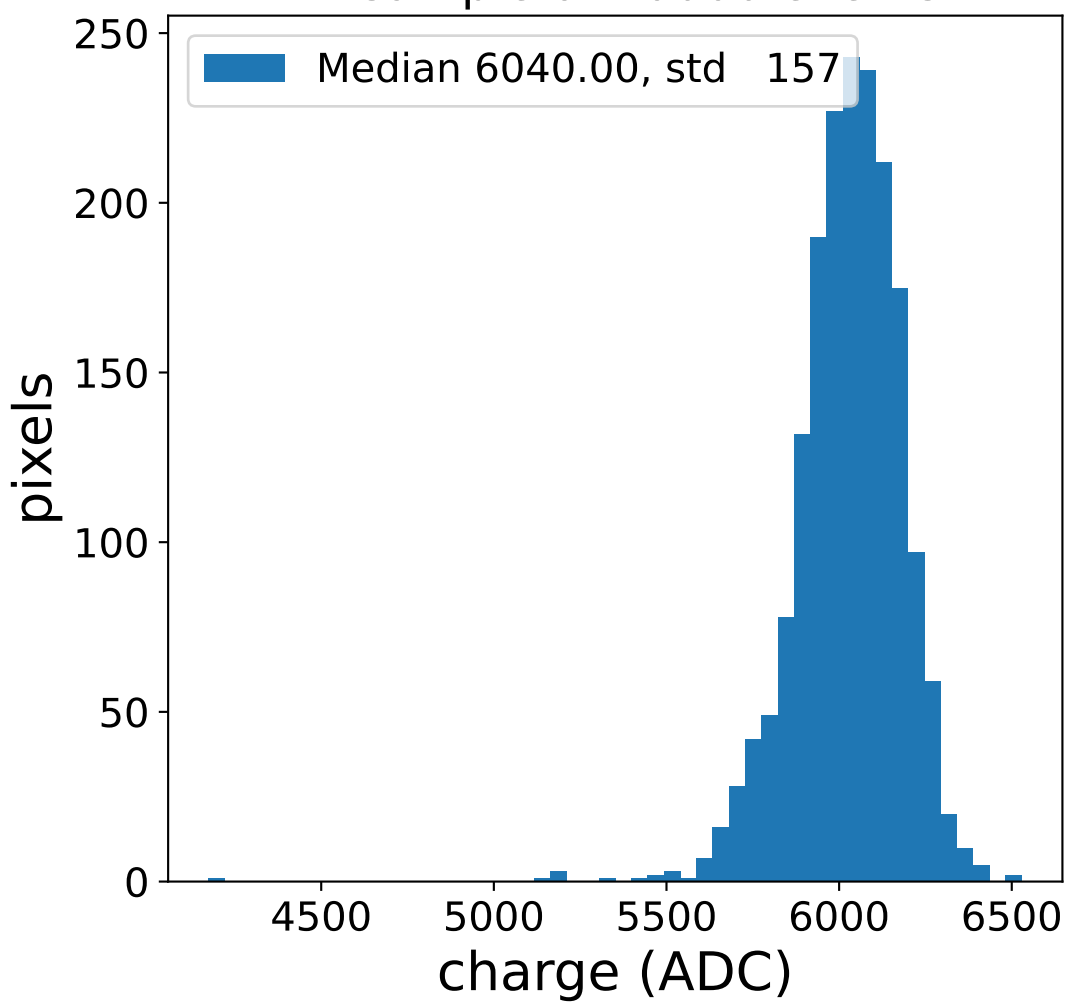

Run 21729, Cat-A calibration

Run 21729

Run 21729 channel: HG

FF sample of 10000 events

pedestal sample of 10000 events

flat-fielded gain [ADC/pe]

Run 21729 channel: LG

FF sample of 10000 events

pedestal sample of 10000 events

flat-fielded gain [ADC/pe]