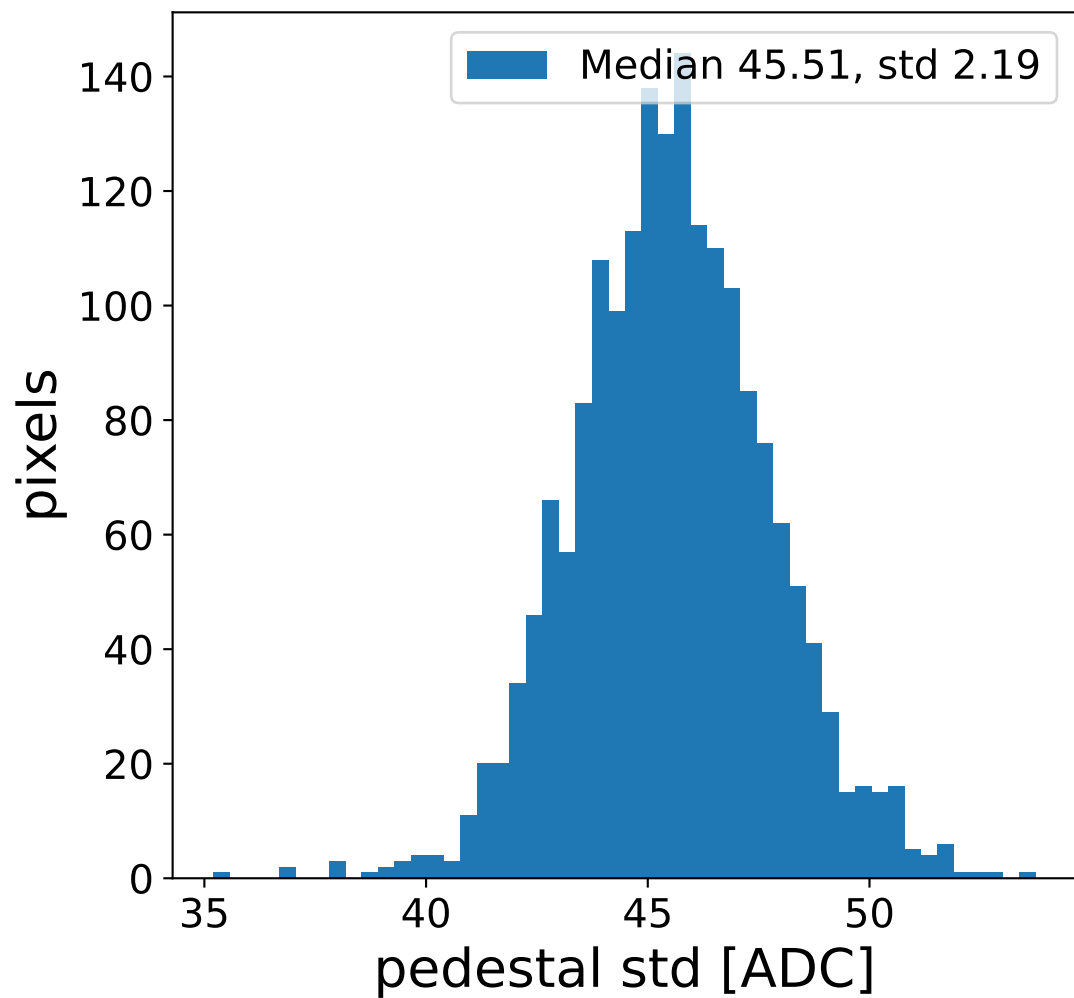

Run 21729, Cat-A calibration

Run 21729

Run 21729 channel: HG

FF sample of 10000 events

pedestal sample of 10000 events

flat-fielded gain [ADC/pe]

Run 21729 channel: LG

FF sample of 10000 events

pedestal sample of 10000 events

flat-fielded gain [ADC/pe]