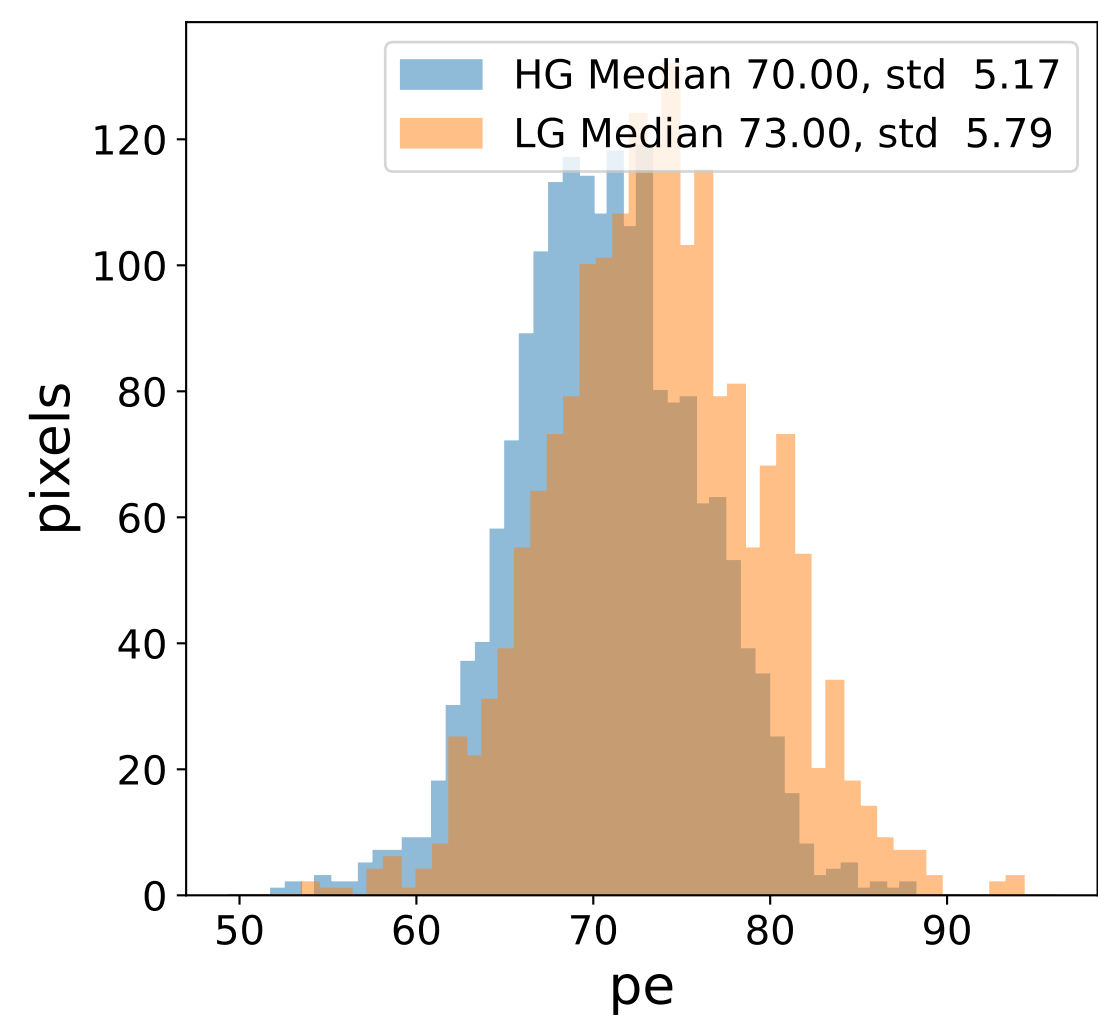

Run 21729, Cat-A calibration

Run 21729

Run 21729 channel: HG

FF sample of 10000 events

pedestal sample of 10000 events

flat-fielded gain [ADC/pe]

Run 21729 channel: LG

FF sample of 10000 events

pedestal sample of 10000 events

flat-fielded gain [ADC/pe]