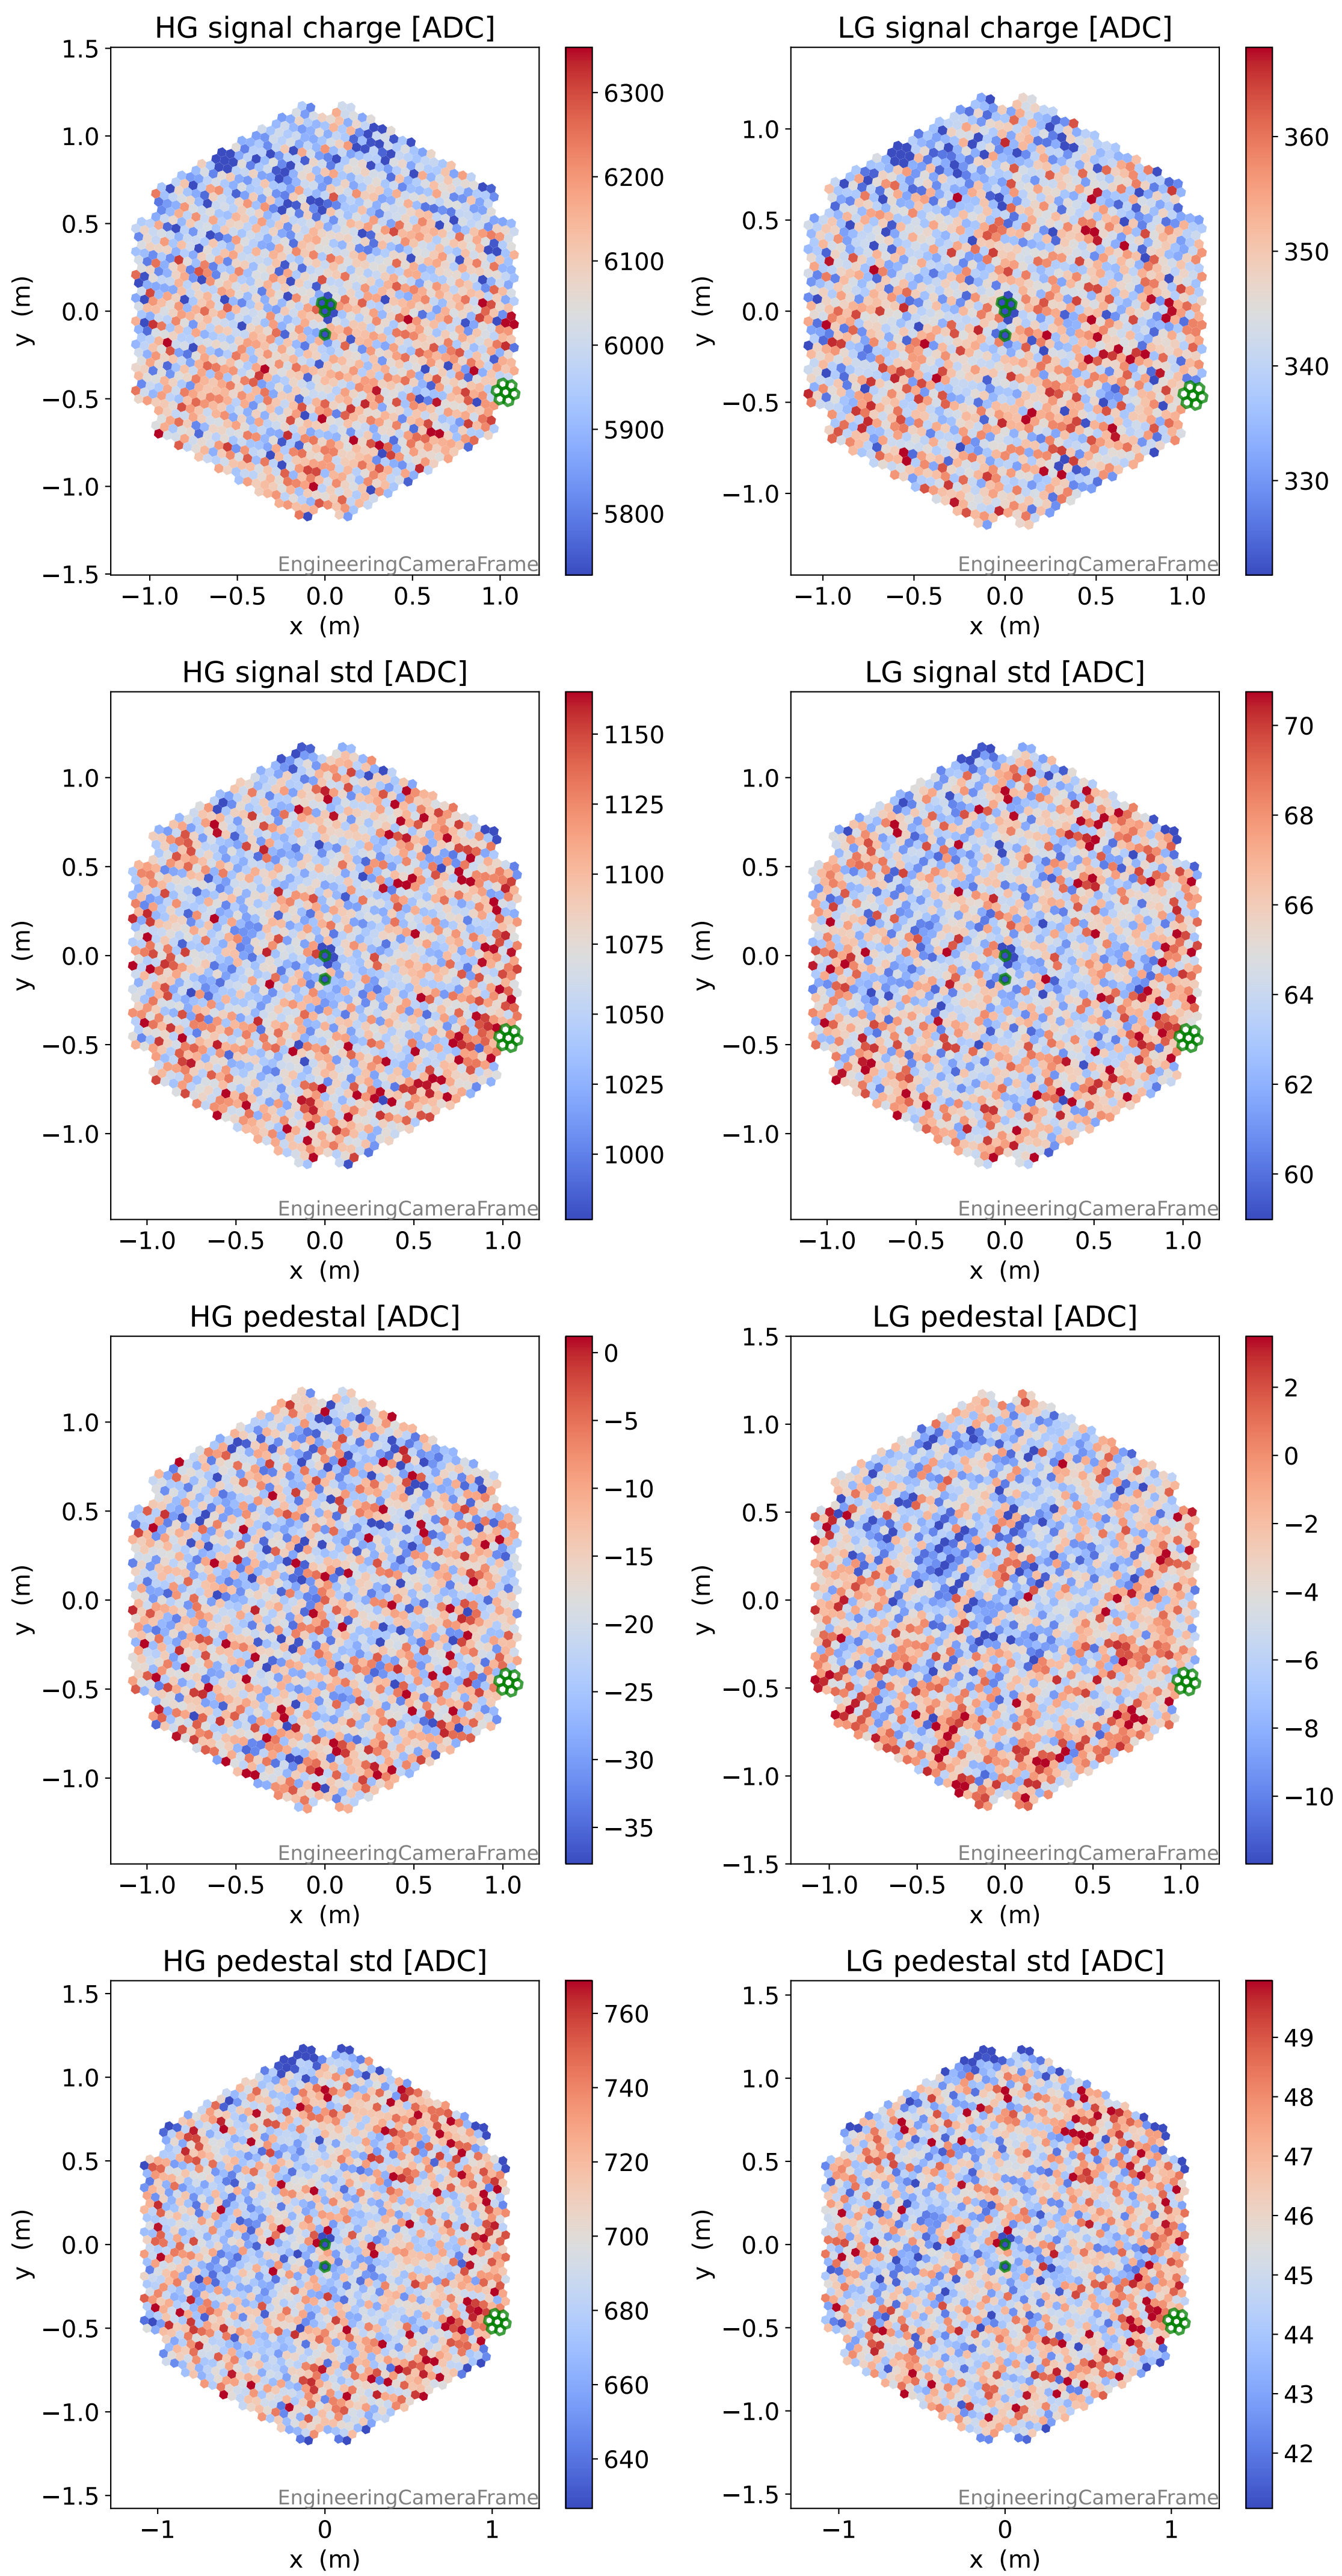

Run 21729, Cat-A calibration

Run 21729

Run 21729 channel: HG

FF sample of 10000 events

pedestal sample of 10000 events

flat-fielded gain [ADC/pe]

Run 21729 channel: LG

FF sample of 10000 events

pedestal sample of 10000 events

flat-fielded gain [ADC/pe]