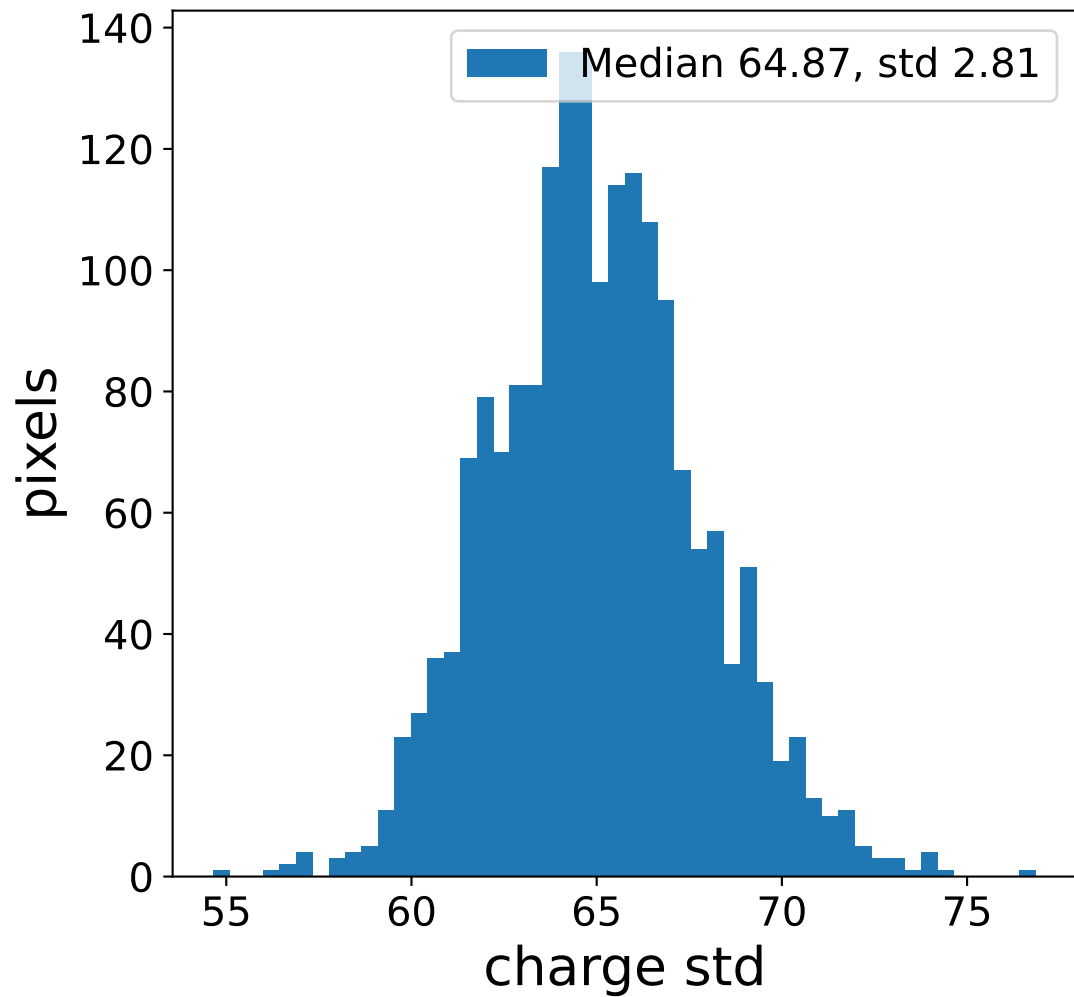

Run 21729, Cat-A calibration

Run 21729

Run 21729 channel: HG

FF sample of 10000 events

pedestal sample of 10000 events

flat-fielded gain [ADC/pe]

Run 21729 channel: LG

FF sample of 10000 events

pedestal sample of 10000 events

flat-fielded gain [ADC/pe]