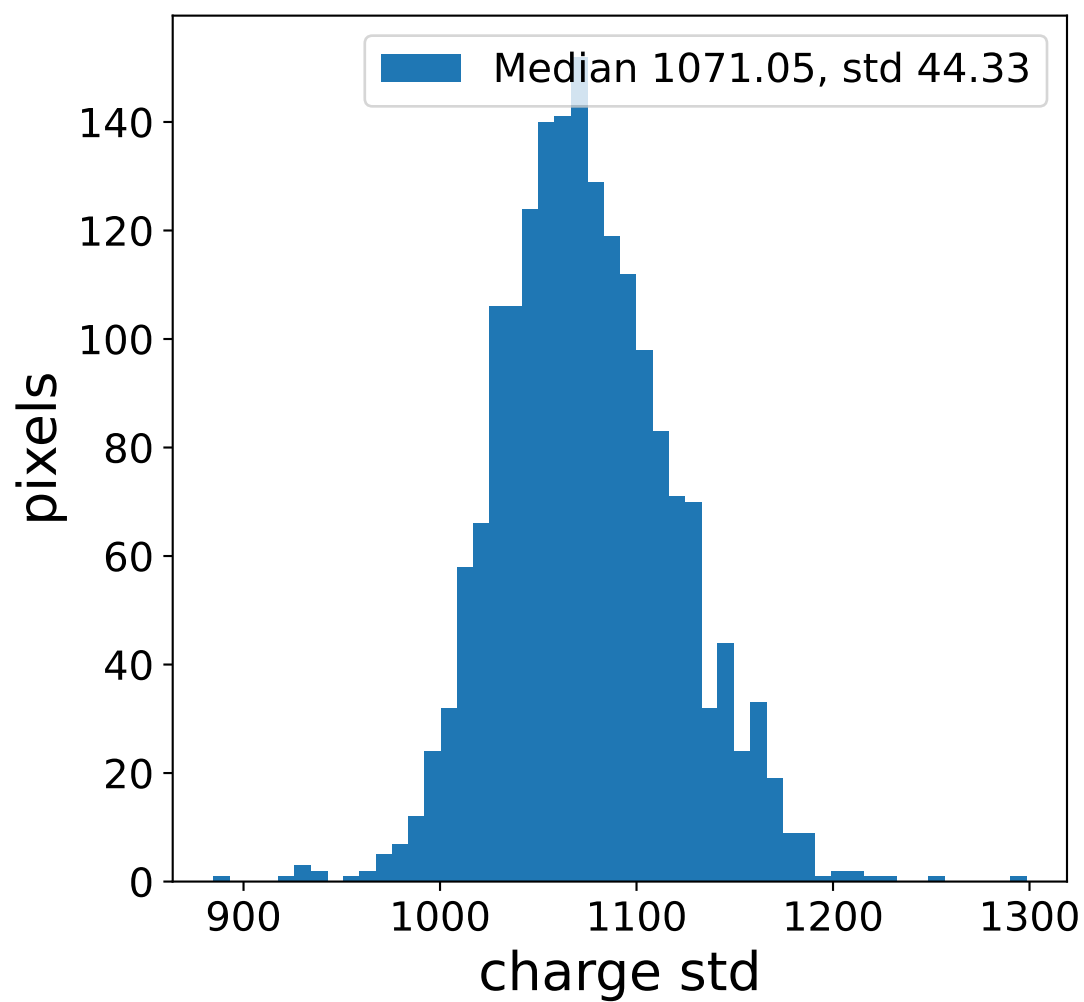

Run 21729, Cat-A calibration

Run 21729

Run 21729 channel: HG

FF sample of 10000 events

pedestal sample of 10000 events

flat-fielded gain [ADC/pe]

Run 21729 channel: LG

FF sample of 10000 events

pedestal sample of 10000 events

flat-fielded gain [ADC/pe]