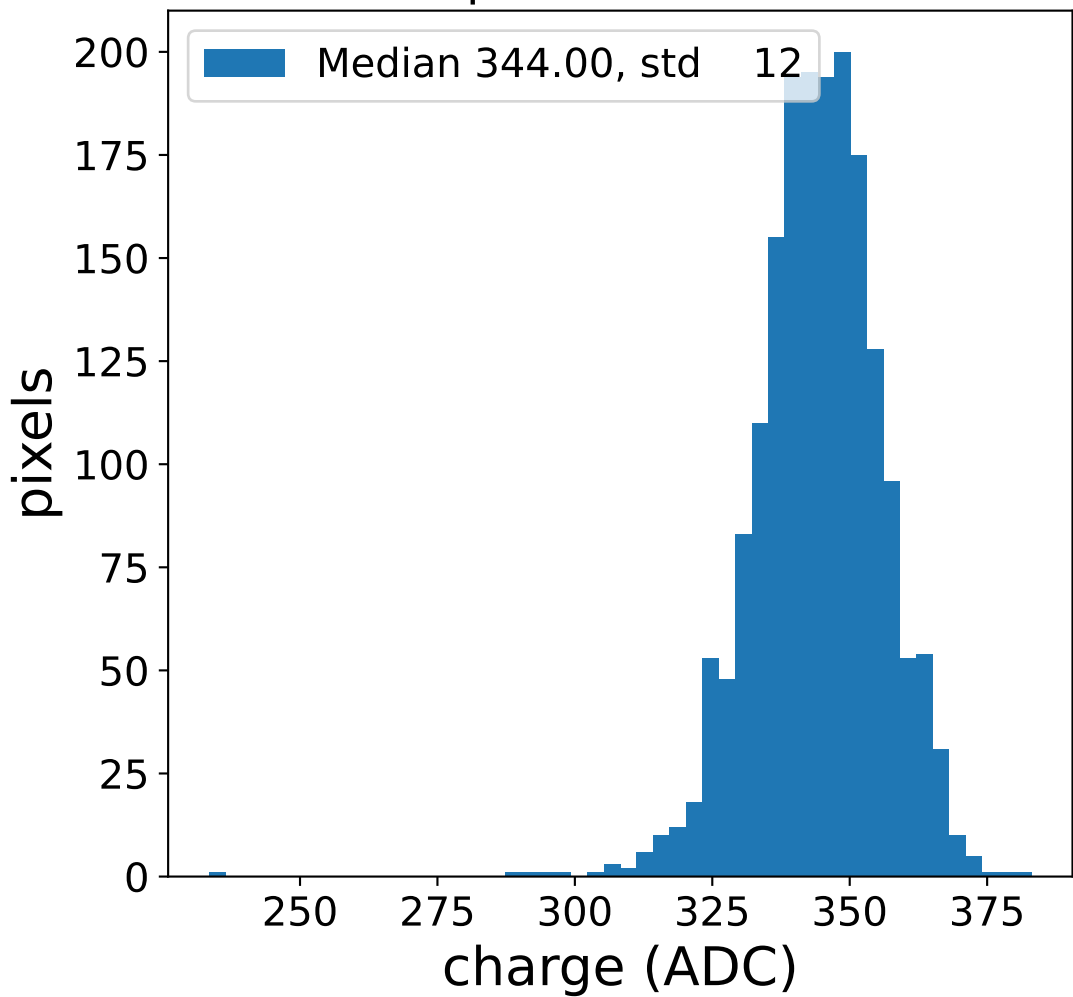

Run 21729, Cat-A calibration

Run 21729

Run 21729 channel: HG

FF sample of 10000 events

pedestal sample of 10000 events

flat-fielded gain [ADC/pe]

Run 21729 channel: LG

FF sample of 10000 events

pedestal sample of 10000 events

flat-fielded gain [ADC/pe]