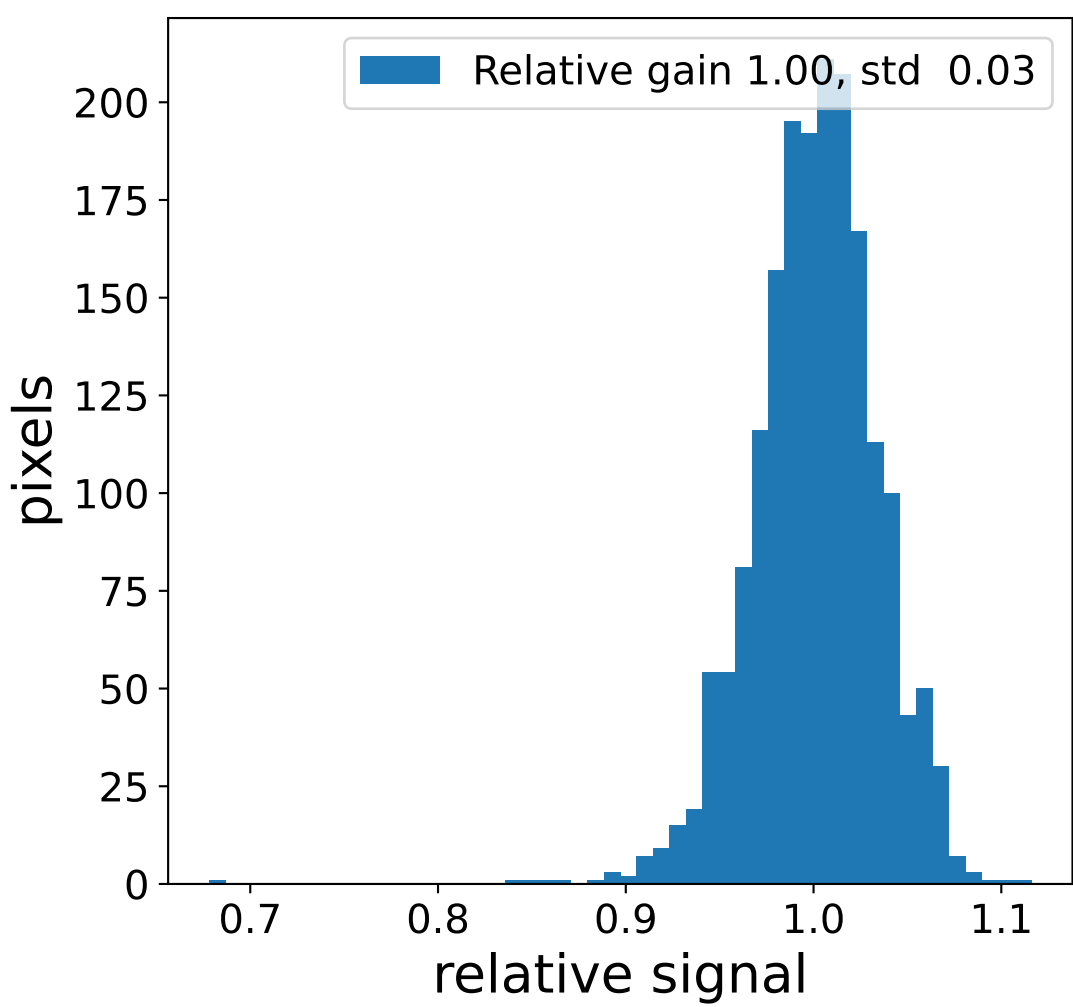

Run 21729, Cat-A calibration

Run 21729

Run 21729 channel: HG

FF sample of 10000 events

pedestal sample of 10000 events

flat-fielded gain [ADC/pe]

Run 21729 channel: LG

FF sample of 10000 events

pedestal sample of 10000 events

flat-fielded gain [ADC/pe]