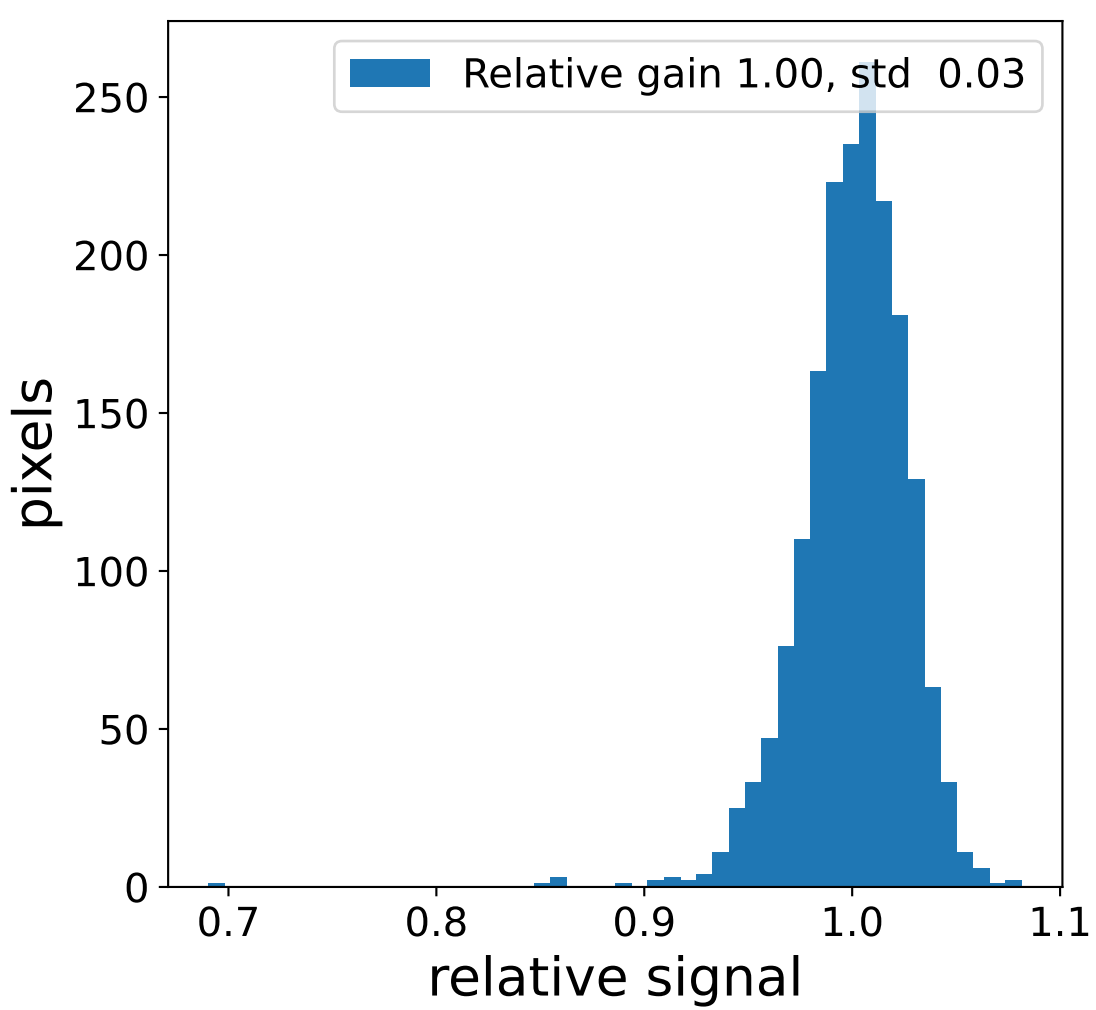

Run 21729, Cat-A calibration

Run 21729

Run 21729 channel: HG

FF sample of 10000 events

pedestal sample of 10000 events

flat-fielded gain [ADC/pe]

Run 21729 channel: LG

FF sample of 10000 events

pedestal sample of 10000 events

flat-fielded gain [ADC/pe]