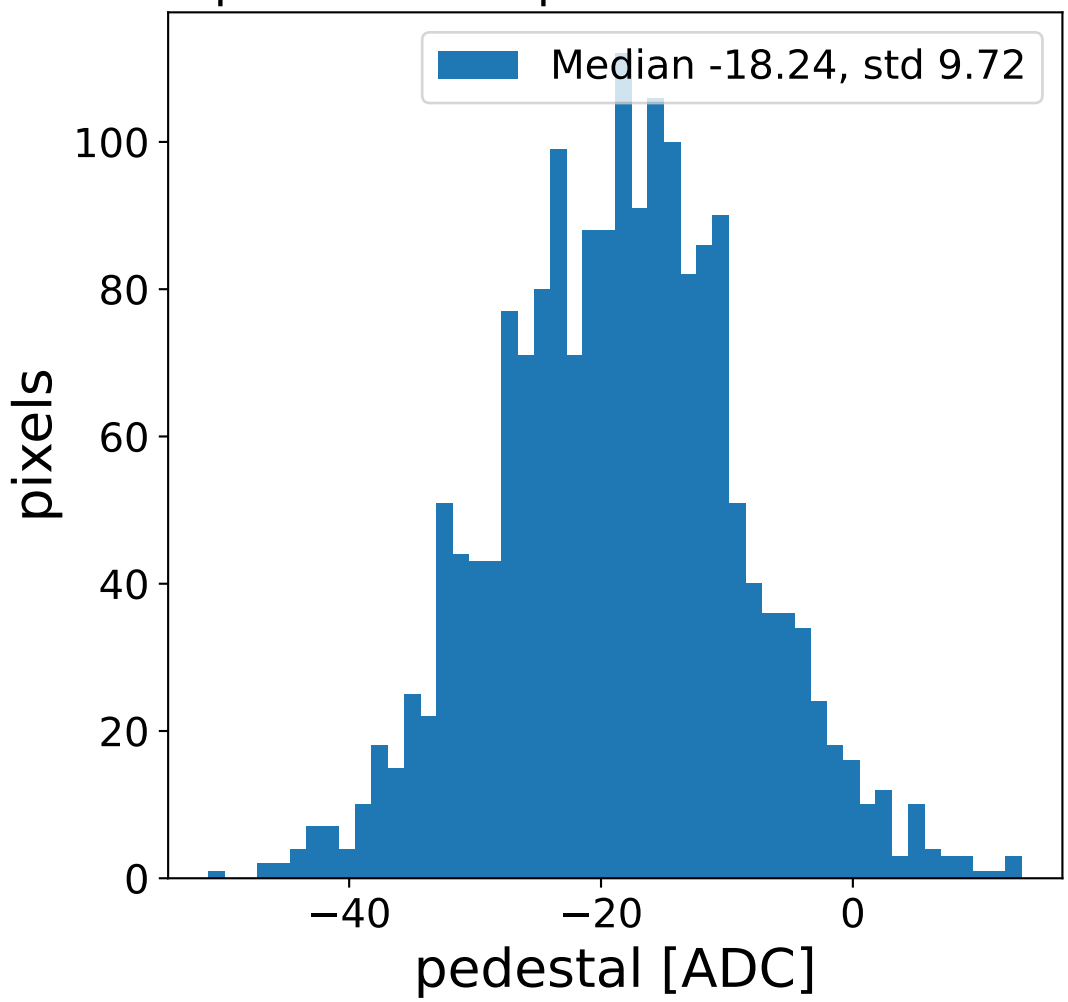

Run 21729, Cat-A calibration

Run 21729

Run 21729 channel: HG

FF sample of 10000 events

pedestal sample of 10000 events

flat-fielded gain [ADC/pe]

Run 21729 channel: LG

FF sample of 10000 events

pedestal sample of 10000 events

flat-fielded gain [ADC/pe]