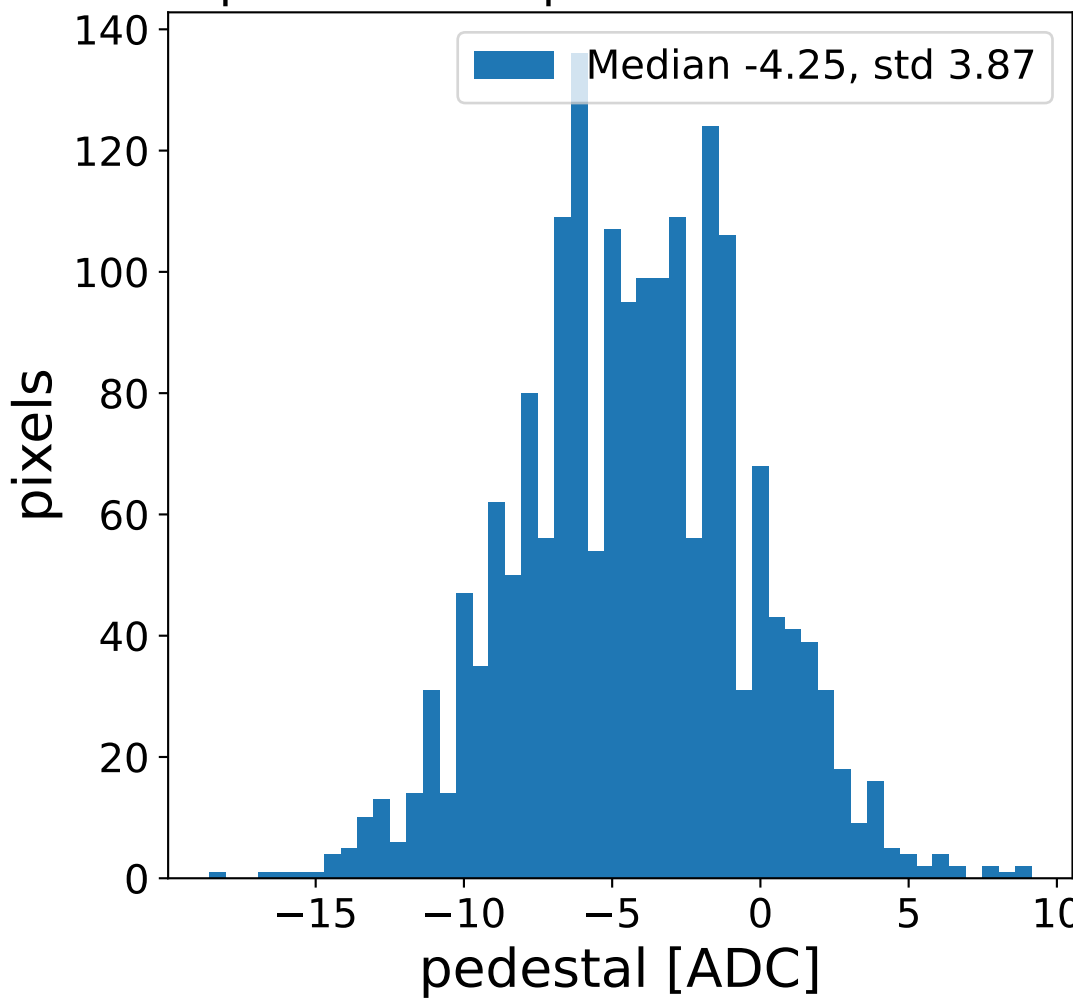

Run 21729, Cat-A calibration

Run 21729

Run 21729 channel: HG

FF sample of 10000 events

pedestal sample of 10000 events

flat-fielded gain [ADC/pe]

Run 21729 channel: LG

FF sample of 10000 events

pedestal sample of 10000 events

flat-fielded gain [ADC/pe]