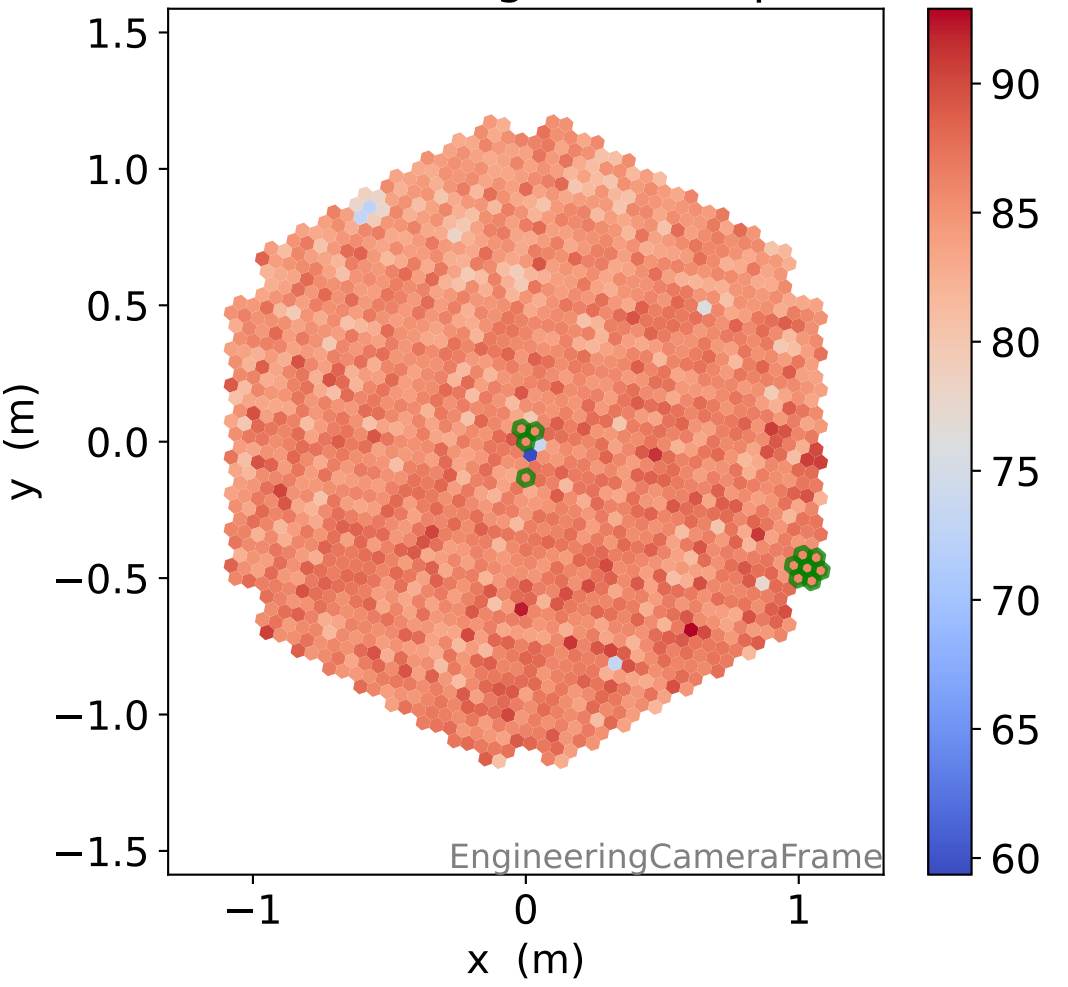

Run 21729, Cat-A calibration

Run 21729

Run 21729 channel: HG

FF sample of 10000 events

pedestal sample of 10000 events

flat-fielded gain [ADC/pe]

Run 21729 channel: LG

FF sample of 10000 events

pedestal sample of 10000 events

flat-fielded gain [ADC/pe]