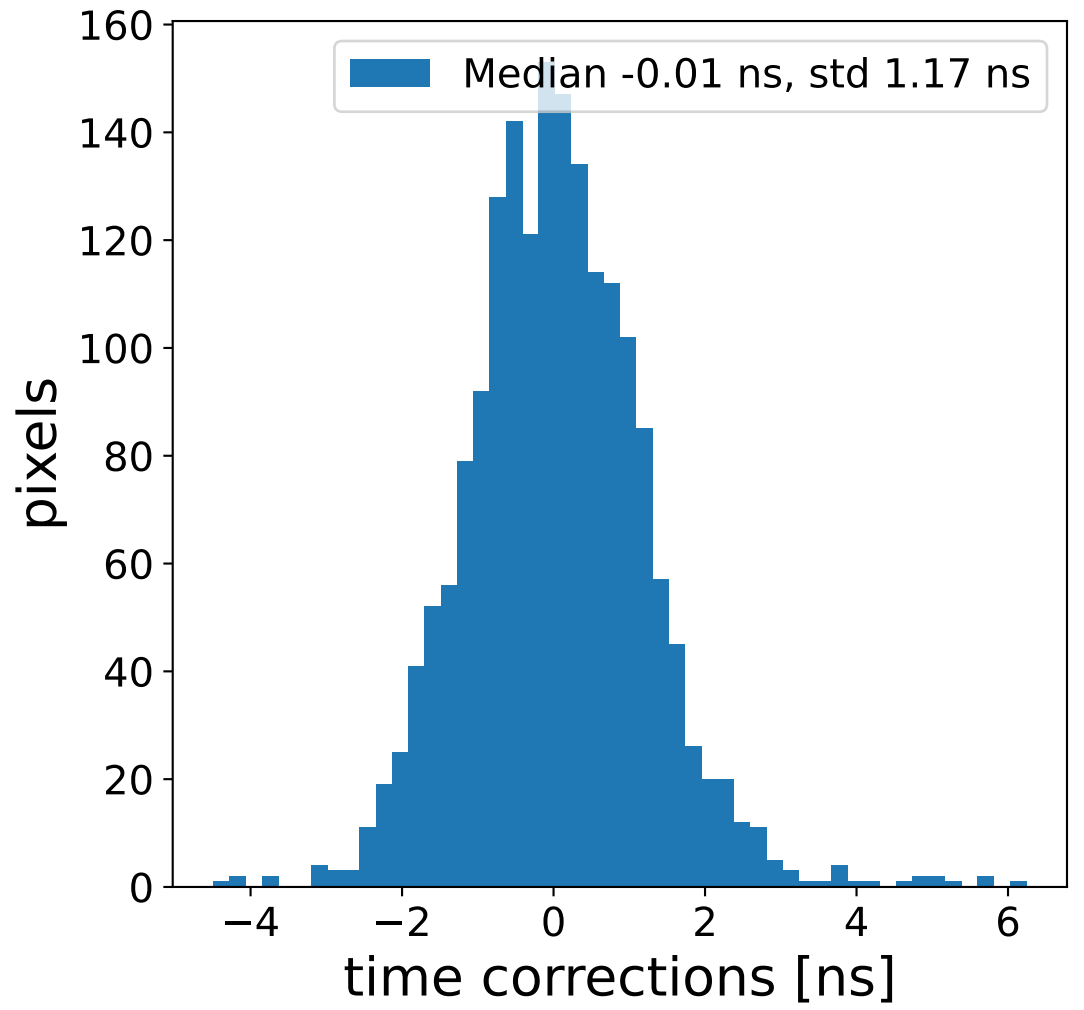

Run 21729, Cat-A calibration

Run 21729

Run 21729 channel: HG

FF sample of 10000 events

pedestal sample of 10000 events

flat-fielded gain [ADC/pe]

Run 21729 channel: LG

FF sample of 10000 events

pedestal sample of 10000 events

flat-fielded gain [ADC/pe]