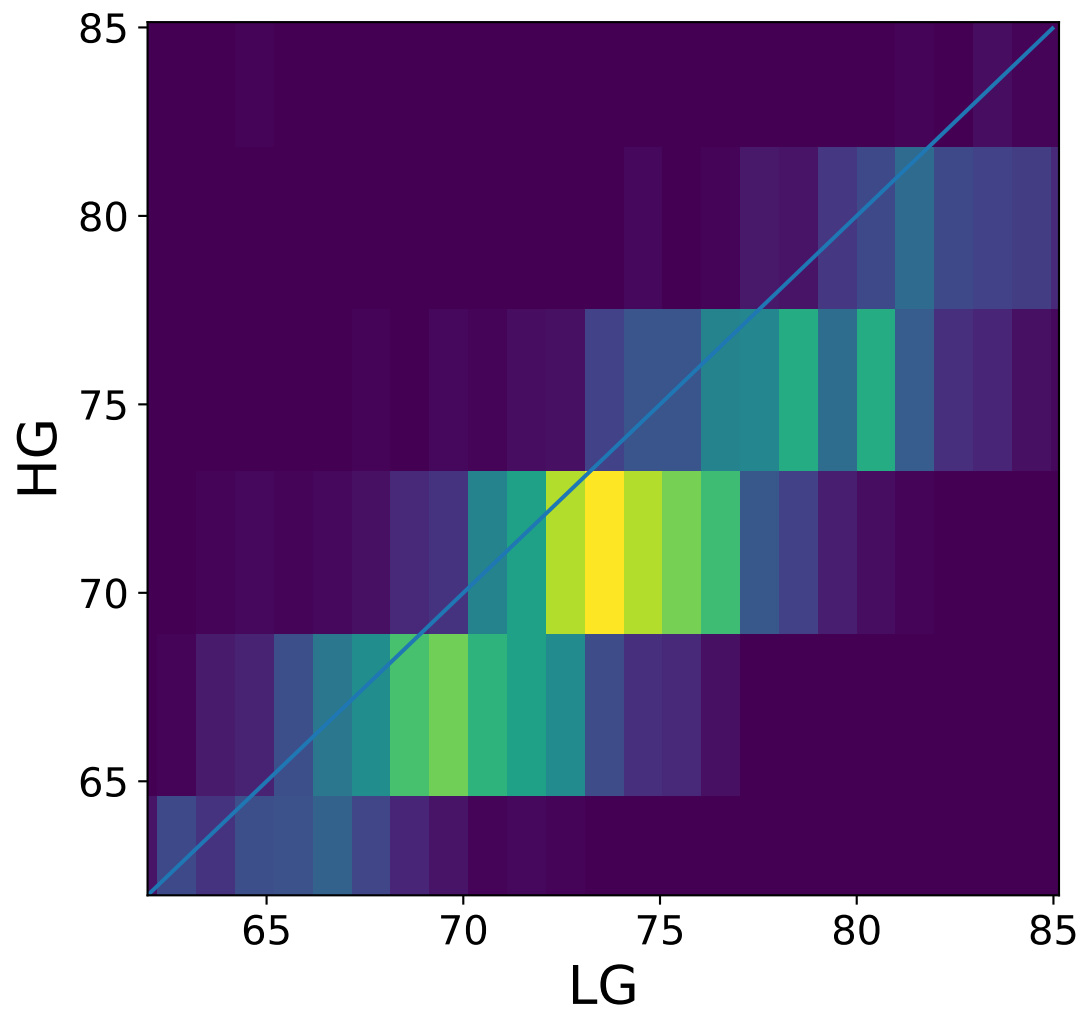

Run 21729, Cat-A calibration

Run 21729

Run 21729 channel: HG

FF sample of 10000 events

pedestal sample of 10000 events

flat-fielded gain [ADC/pe]

Run 21729 channel: LG

FF sample of 10000 events

pedestal sample of 10000 events

flat-fielded gain [ADC/pe]