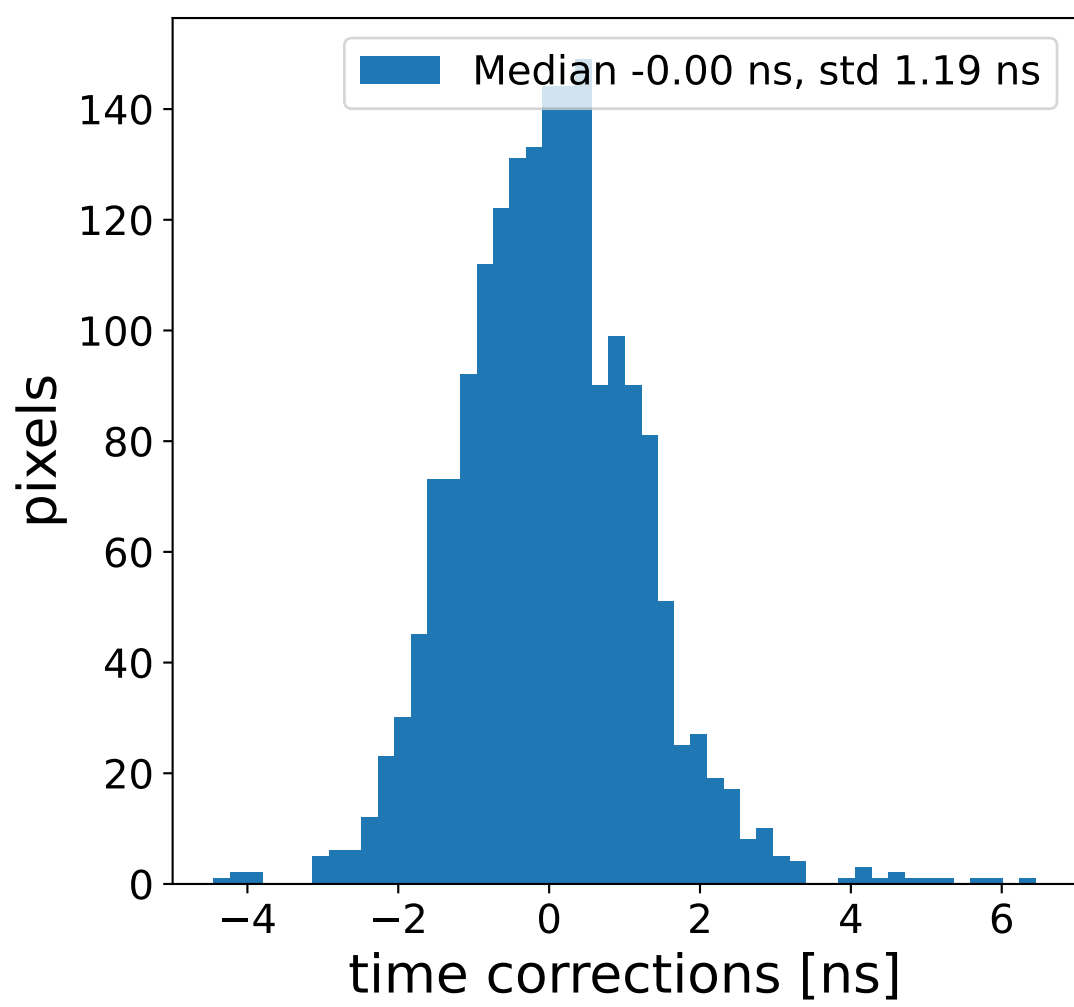

Run 21729, Cat-A calibration

Run 21729

Run 21729 channel: HG

FF sample of 10000 events

pedestal sample of 10000 events

flat-fielded gain [ADC/pe]

Run 21729 channel: LG

FF sample of 10000 events

pedestal sample of 10000 events

flat-fielded gain [ADC/pe]