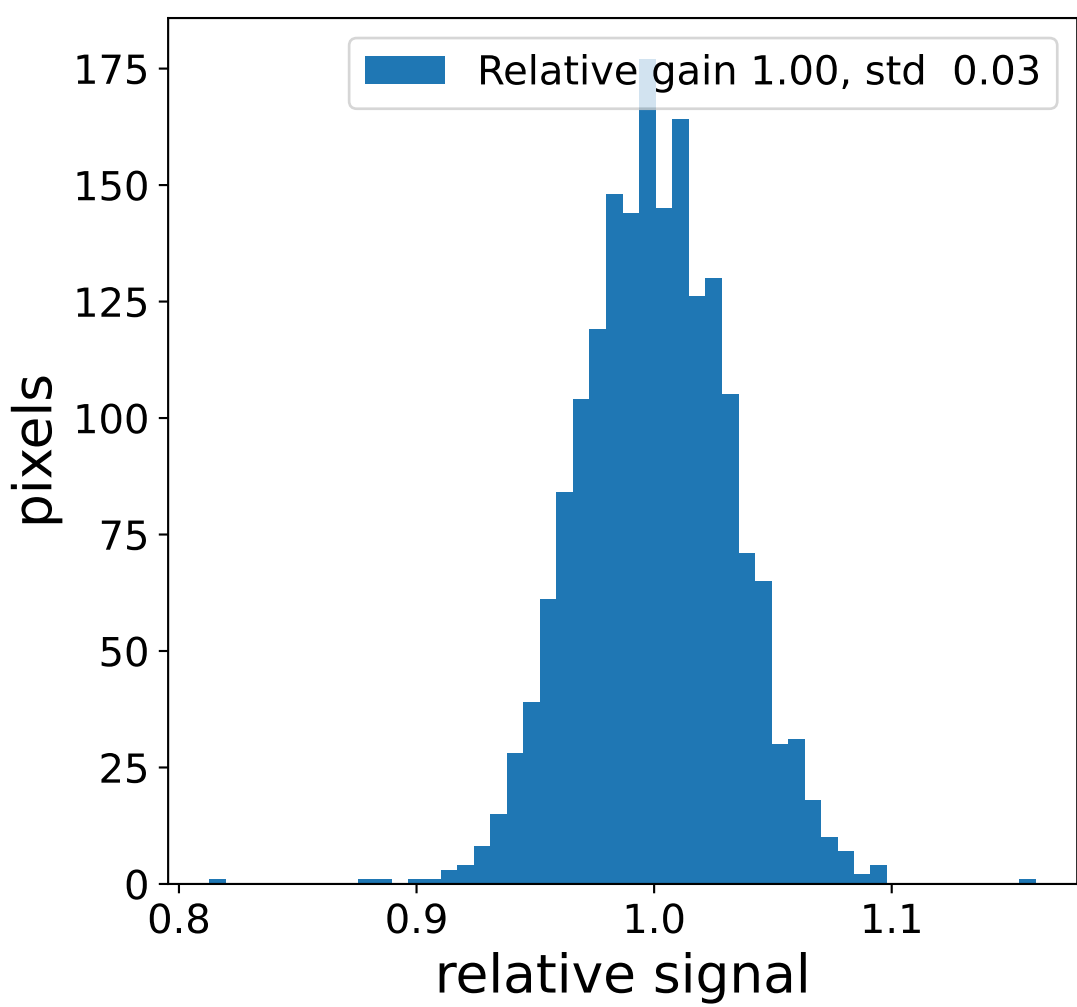

Run 21715, Cat-A calibration

Run 21715 channel: HG

FF sample of 10000 events

pedestal sample of 10000 events

flat-fielded gain [ADC/pe]

Run 21715 channel: LG

FF sample of 10000 events

pedestal sample of 10000 events

flat-fielded gain [ADC/pe]