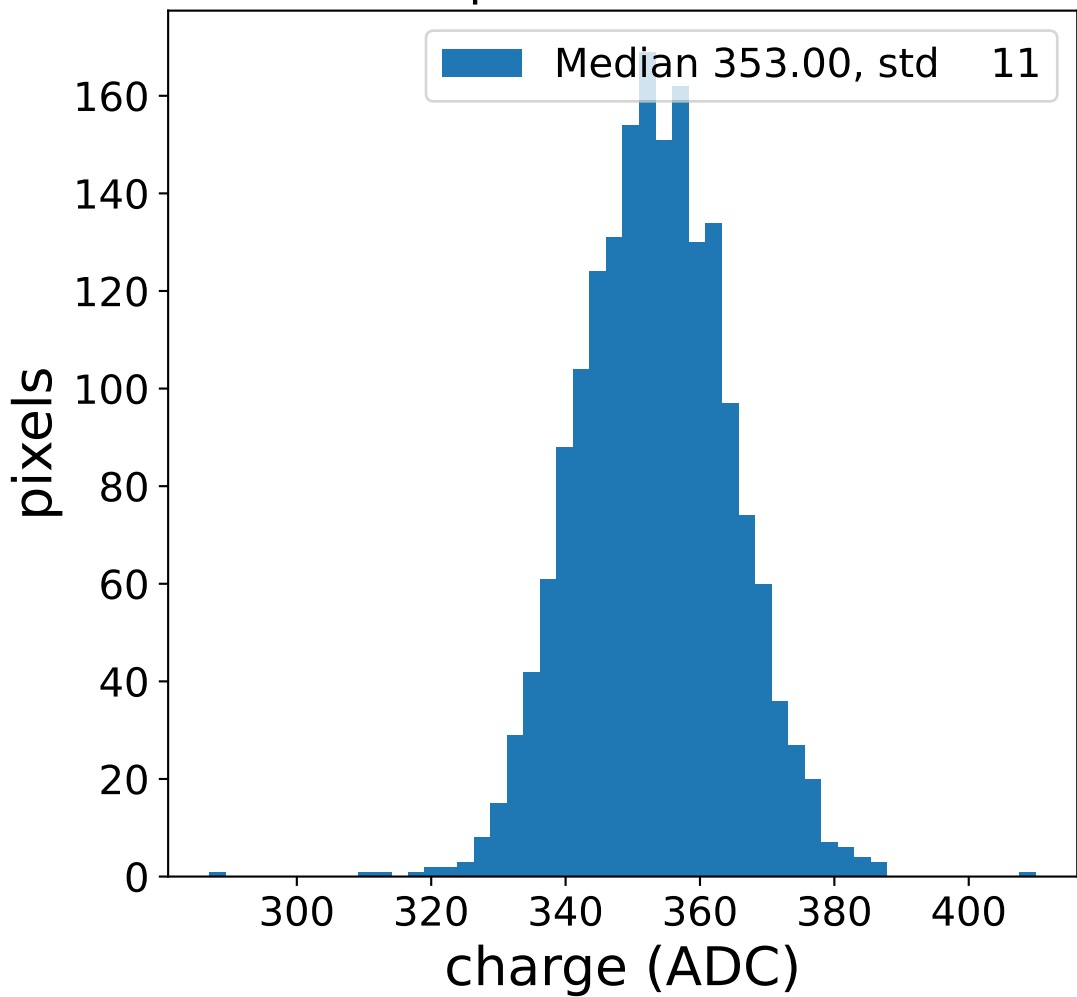

Run 21715, Cat-A calibration

Run 21715 channel: HG

FF sample of 10000 events

pedestal sample of 10000 events

flat-fielded gain [ADC/pe]

Run 21715 channel: LG

FF sample of 10000 events

pedestal sample of 10000 events

flat-fielded gain [ADC/pe]