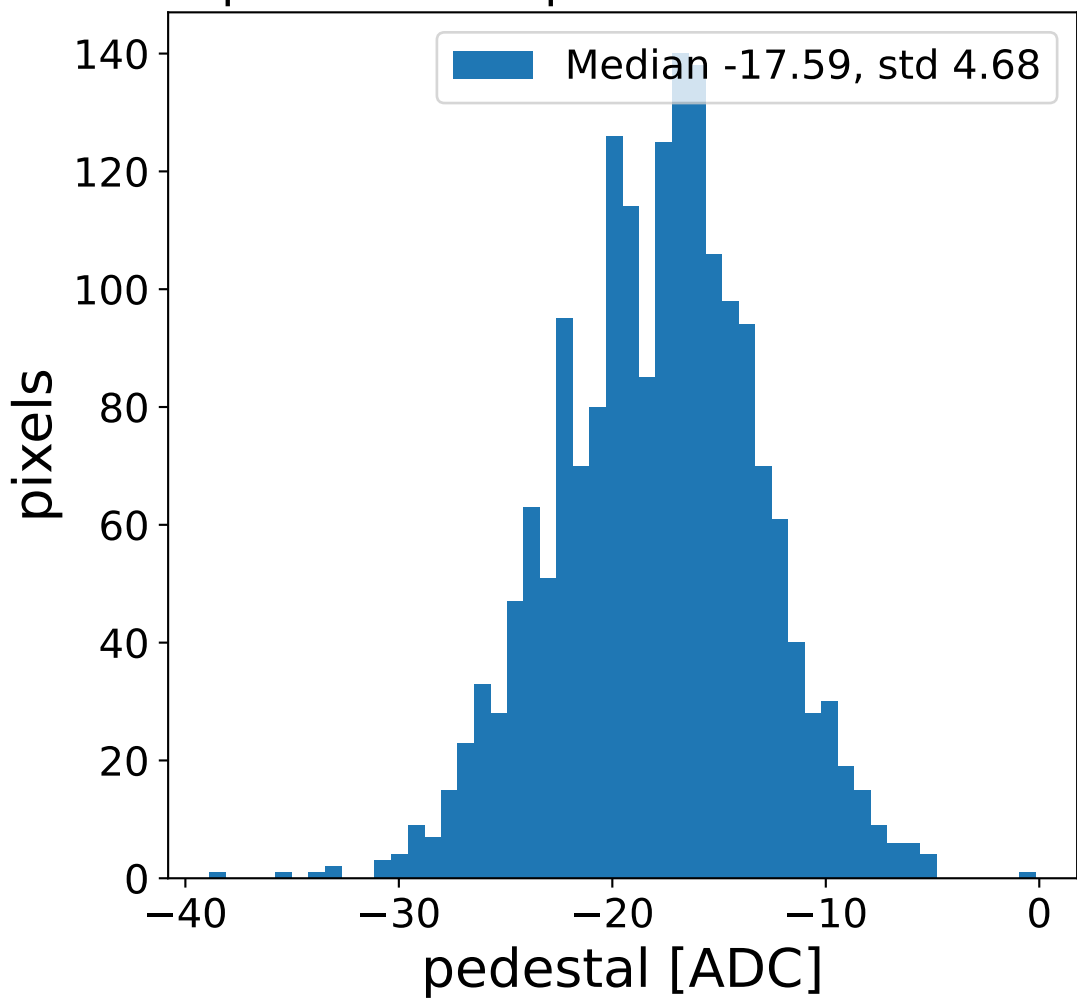

Run 21715, Cat-A calibration

Run 21715 channel: HG

FF sample of 10000 events

pedestal sample of 10000 events

flat-fielded gain [ADC/pe]

Run 21715 channel: LG

FF sample of 10000 events

pedestal sample of 10000 events

flat-fielded gain [ADC/pe]