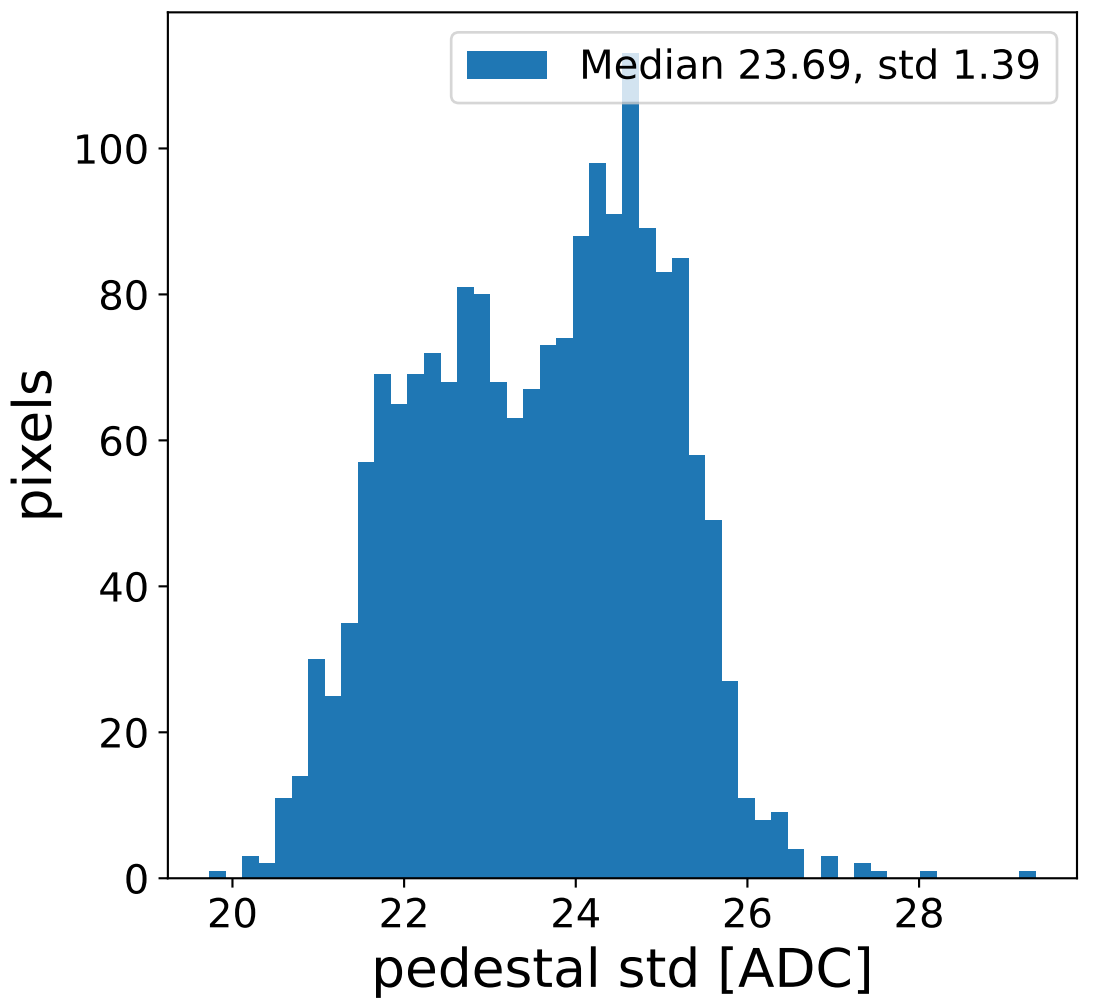

Run 21715, Cat-A calibration

Run 21715 channel: HG

FF sample of 10000 events

pedestal sample of 10000 events

flat-fielded gain [ADC/pe]

Run 21715 channel: LG

FF sample of 10000 events

pedestal sample of 10000 events

flat-fielded gain [ADC/pe]