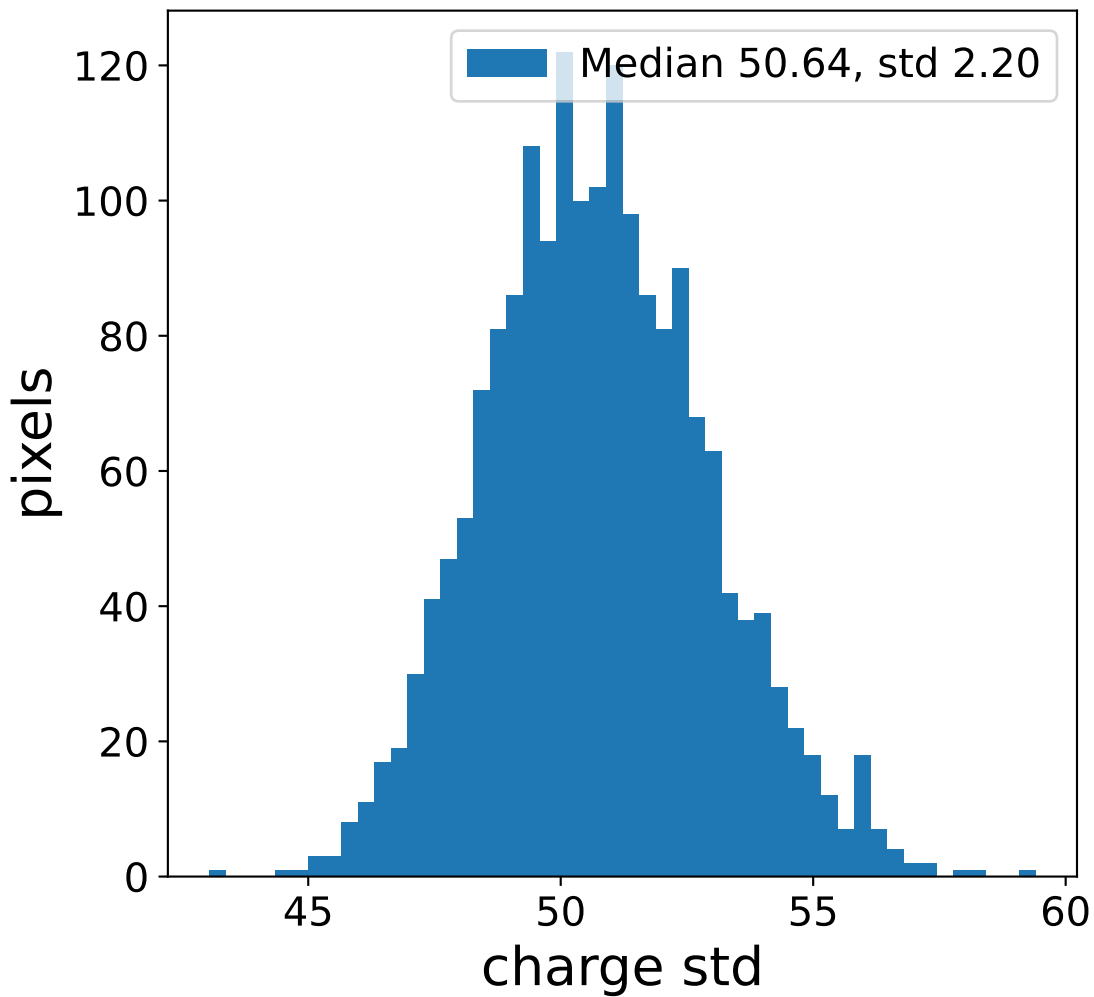

Run 21715, Cat-A calibration

Run 21715 channel: HG

FF sample of 10000 events

pedestal sample of 10000 events

flat-fielded gain [ADC/pe]

Run 21715 channel: LG

FF sample of 10000 events

pedestal sample of 10000 events

flat-fielded gain [ADC/pe]