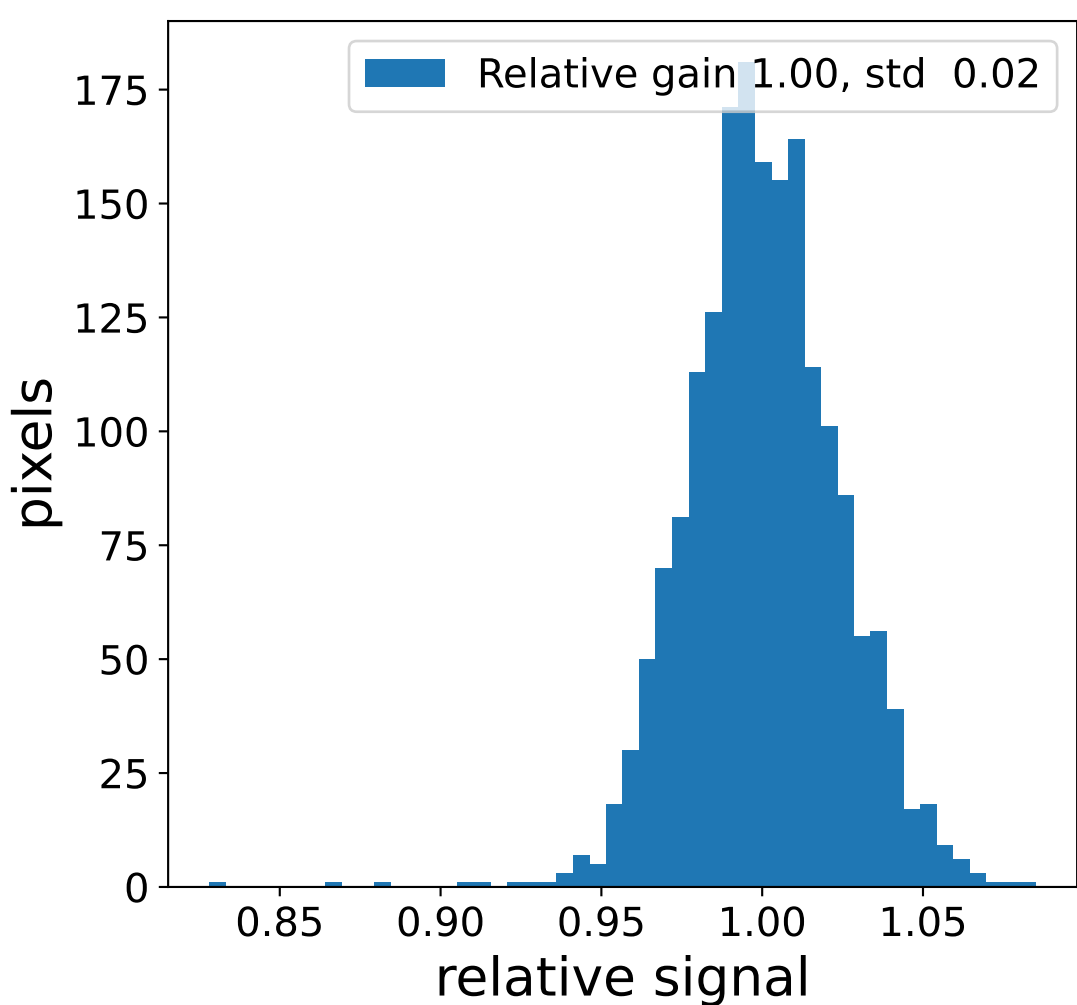

Run 21715, Cat-A calibration

Run 21715 channel: HG

FF sample of 10000 events

pedestal sample of 10000 events

flat-fielded gain [ADC/pe]

Run 21715 channel: LG

FF sample of 10000 events

pedestal sample of 10000 events

flat-fielded gain [ADC/pe]