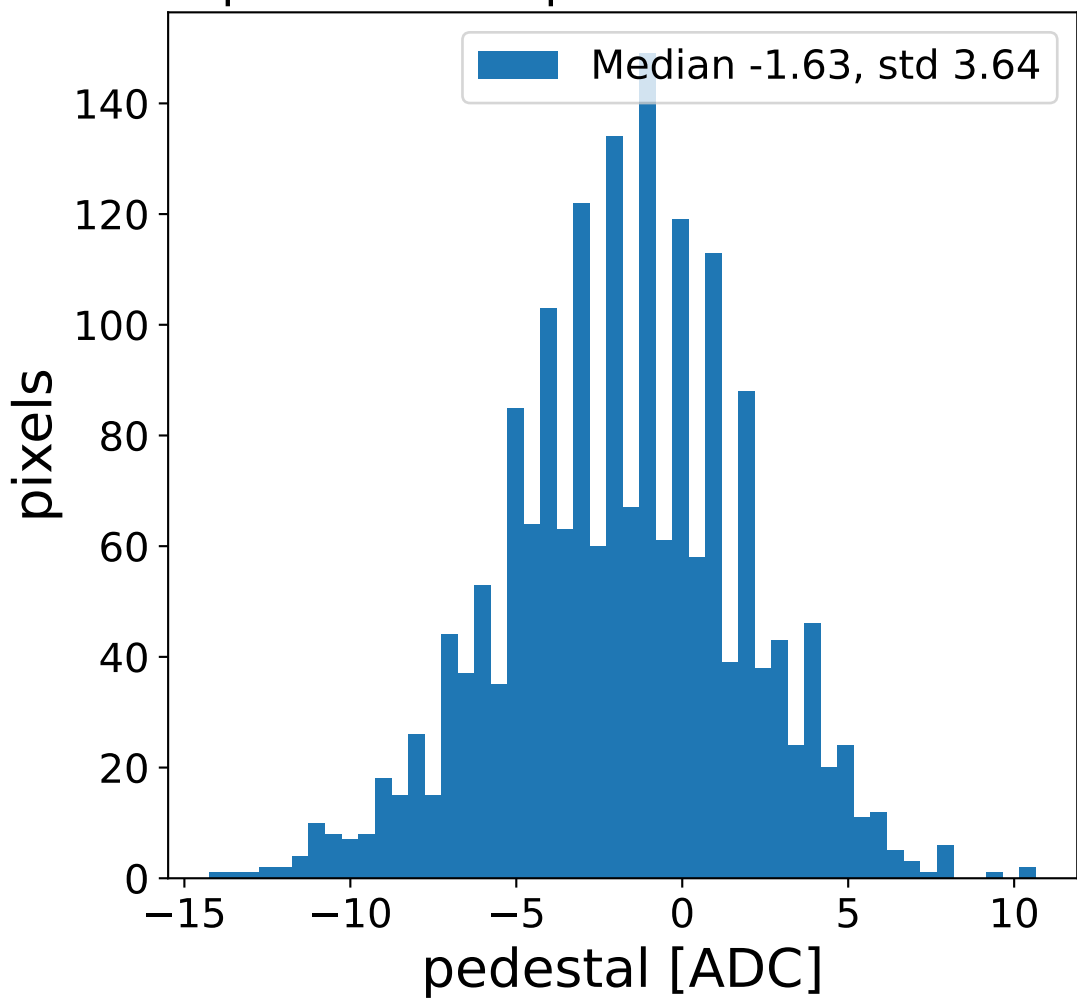

Run 21715, Cat-A calibration

Run 21715 channel: HG

FF sample of 10000 events

pedestal sample of 10000 events

flat-fielded gain [ADC/pe]

Run 21715 channel: LG

FF sample of 10000 events

pedestal sample of 10000 events

flat-fielded gain [ADC/pe]