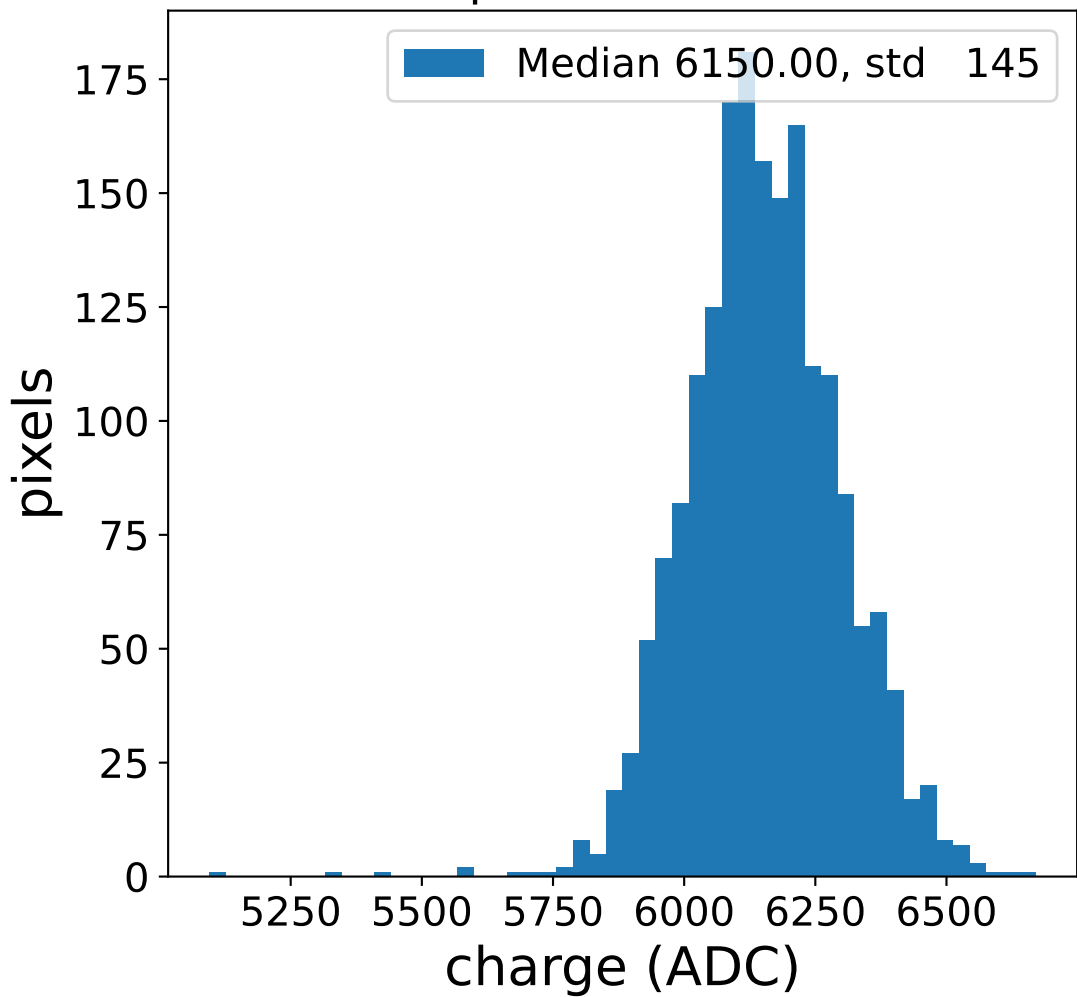

Run 21715, Cat-A calibration

Run 21715 channel: HG

FF sample of 10000 events

pedestal sample of 10000 events

flat-fielded gain [ADC/pe]

Run 21715 channel: LG

FF sample of 10000 events

pedestal sample of 10000 events

flat-fielded gain [ADC/pe]