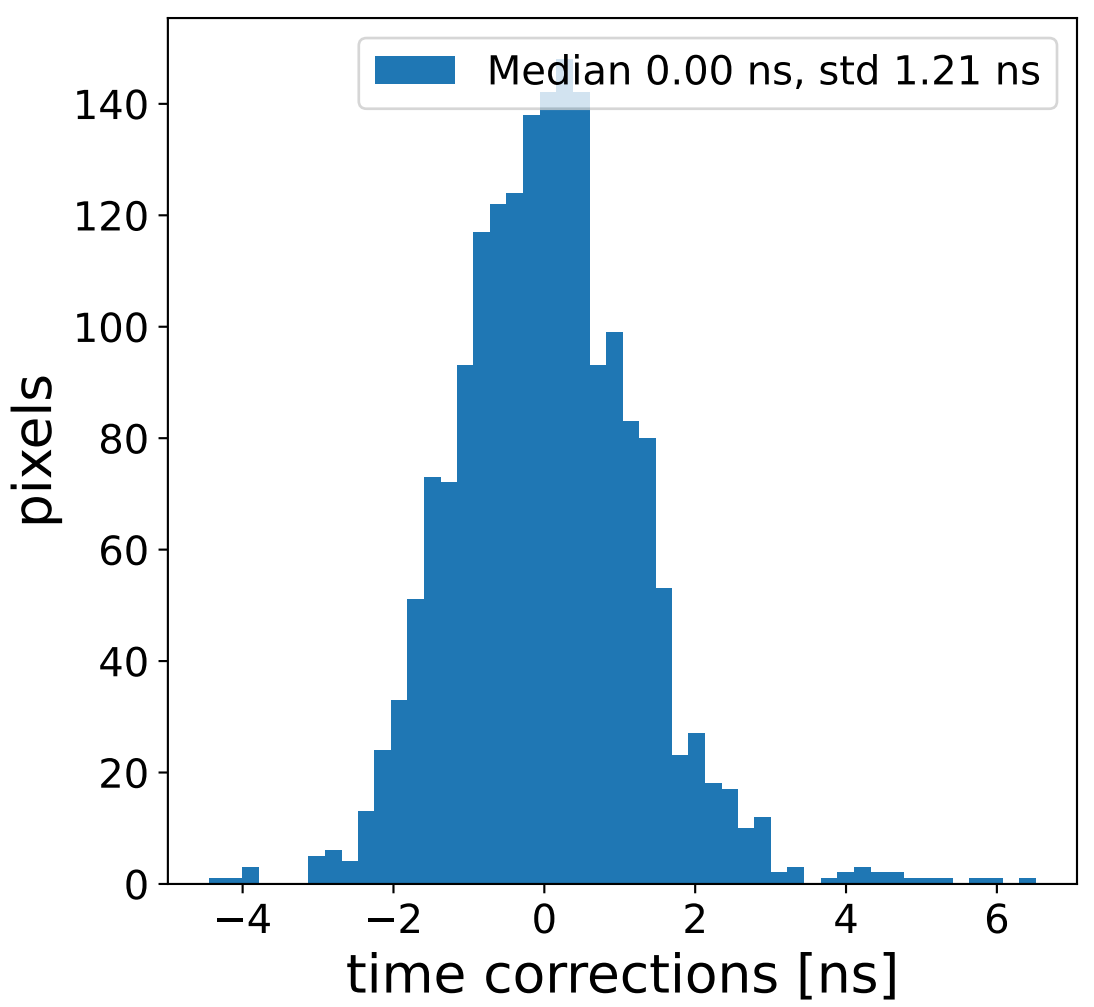

Run 21715, Cat-A calibration

Run 21715 channel: HG

FF sample of 10000 events

pedestal sample of 10000 events

flat-fielded gain [ADC/pe]

Run 21715 channel: LG

FF sample of 10000 events

pedestal sample of 10000 events

flat-fielded gain [ADC/pe]