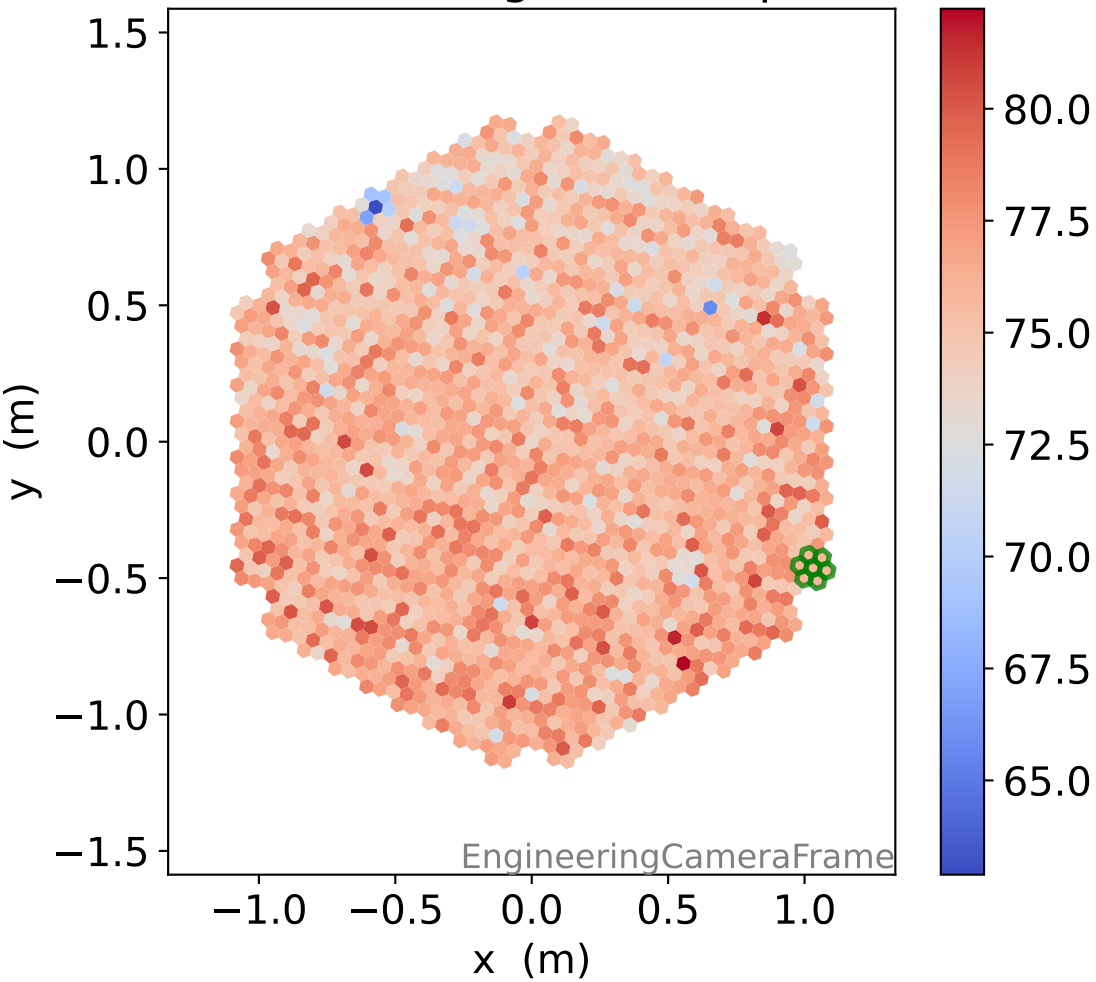

Run 21715, Cat-A calibration

Run 21715 channel: HG

FF sample of 10000 events

pedestal sample of 10000 events

flat-fielded gain [ADC/pe]

Run 21715 channel: LG

FF sample of 10000 events

pedestal sample of 10000 events

flat-fielded gain [ADC/pe]