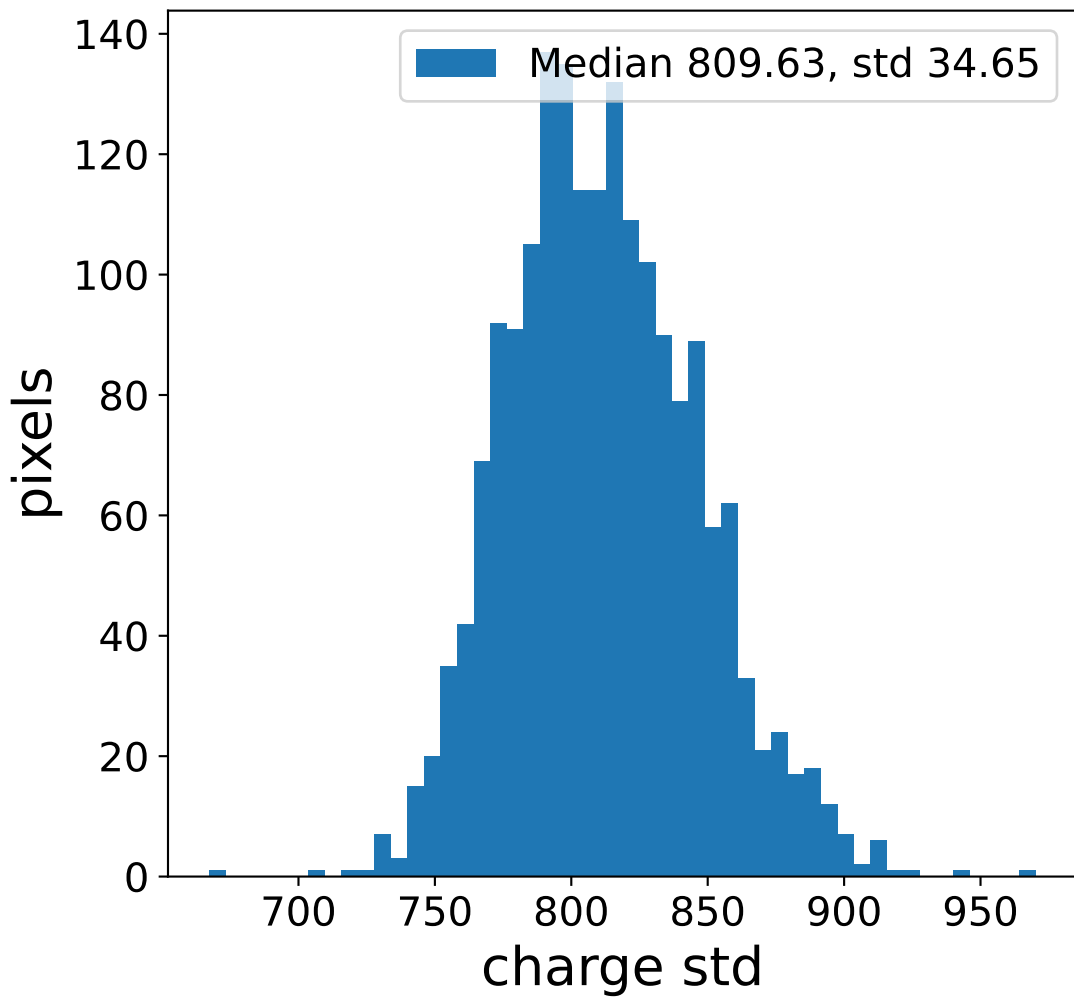

Run 21715, Cat-A calibration

Run 21715 channel: HG

FF sample of 10000 events

pedestal sample of 10000 events

flat-fielded gain [ADC/pe]

Run 21715 channel: LG

FF sample of 10000 events

pedestal sample of 10000 events

flat-fielded gain [ADC/pe]