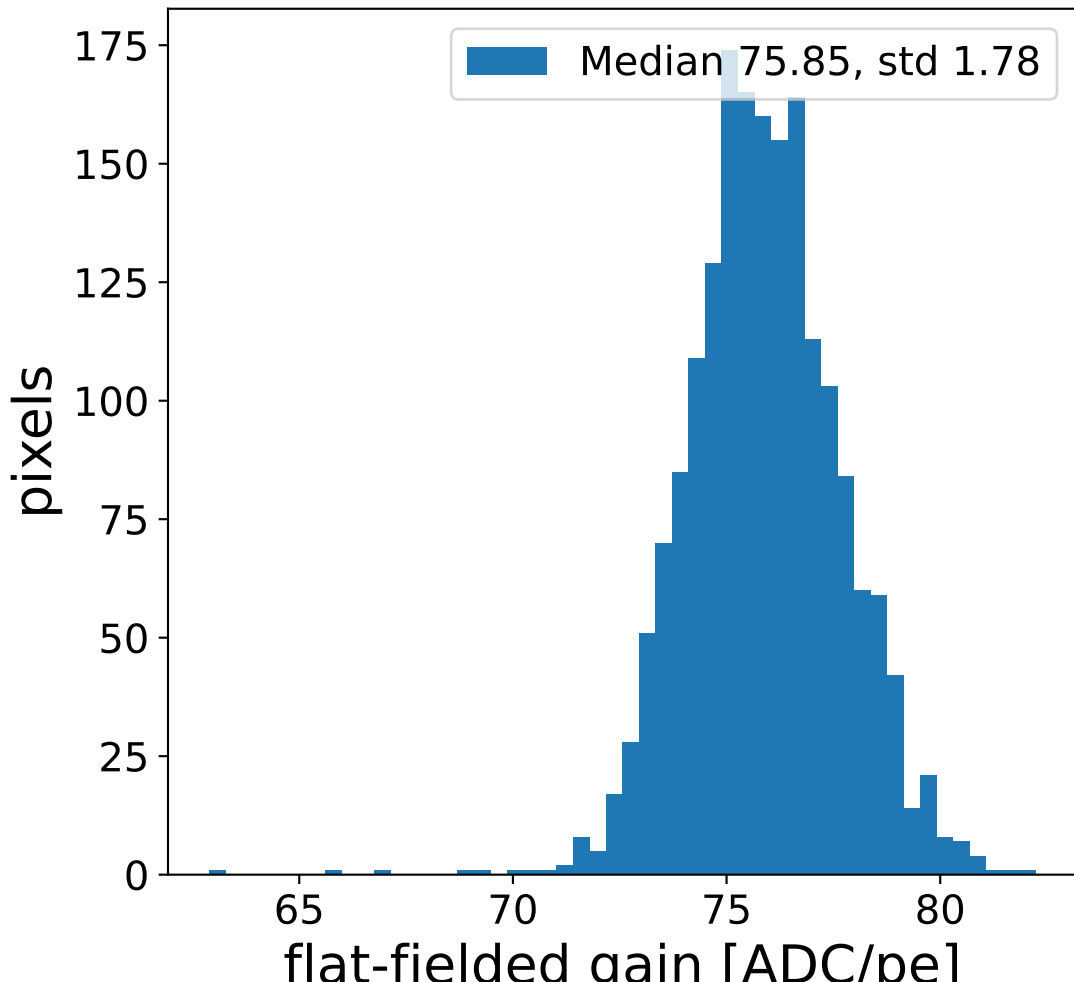

Run 21715, Cat-A calibration

Run 21715 channel: HG

FF sample of 10000 events

pedestal sample of 10000 events

flat-fielded gain [ADC/pe]

Run 21715 channel: LG

FF sample of 10000 events

pedestal sample of 10000 events

flat-fielded gain [ADC/pe]