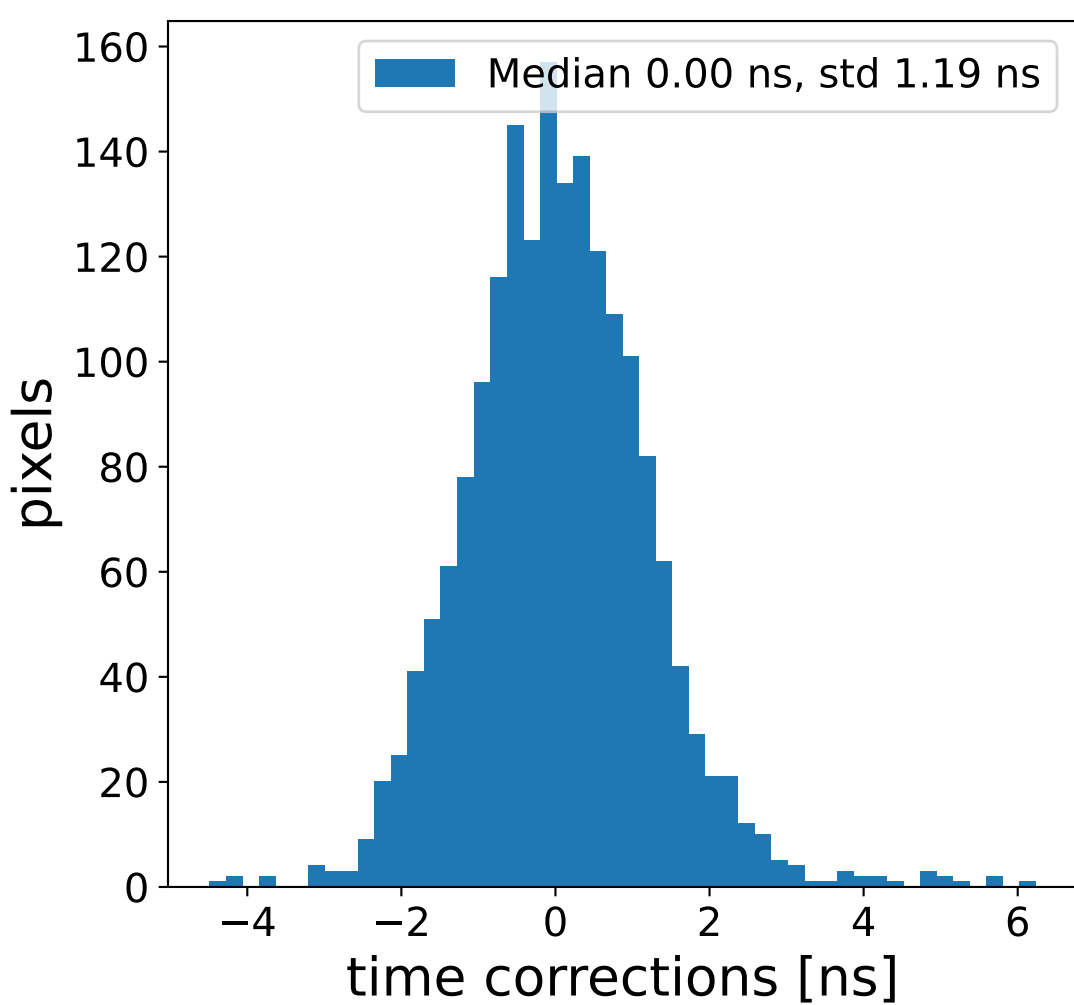

Run 21715, Cat-A calibration

Run 21715 channel: HG

FF sample of 10000 events

pedestal sample of 10000 events

flat-fielded gain [ADC/pe]

Run 21715 channel: LG

FF sample of 10000 events

pedestal sample of 10000 events

flat-fielded gain [ADC/pe]