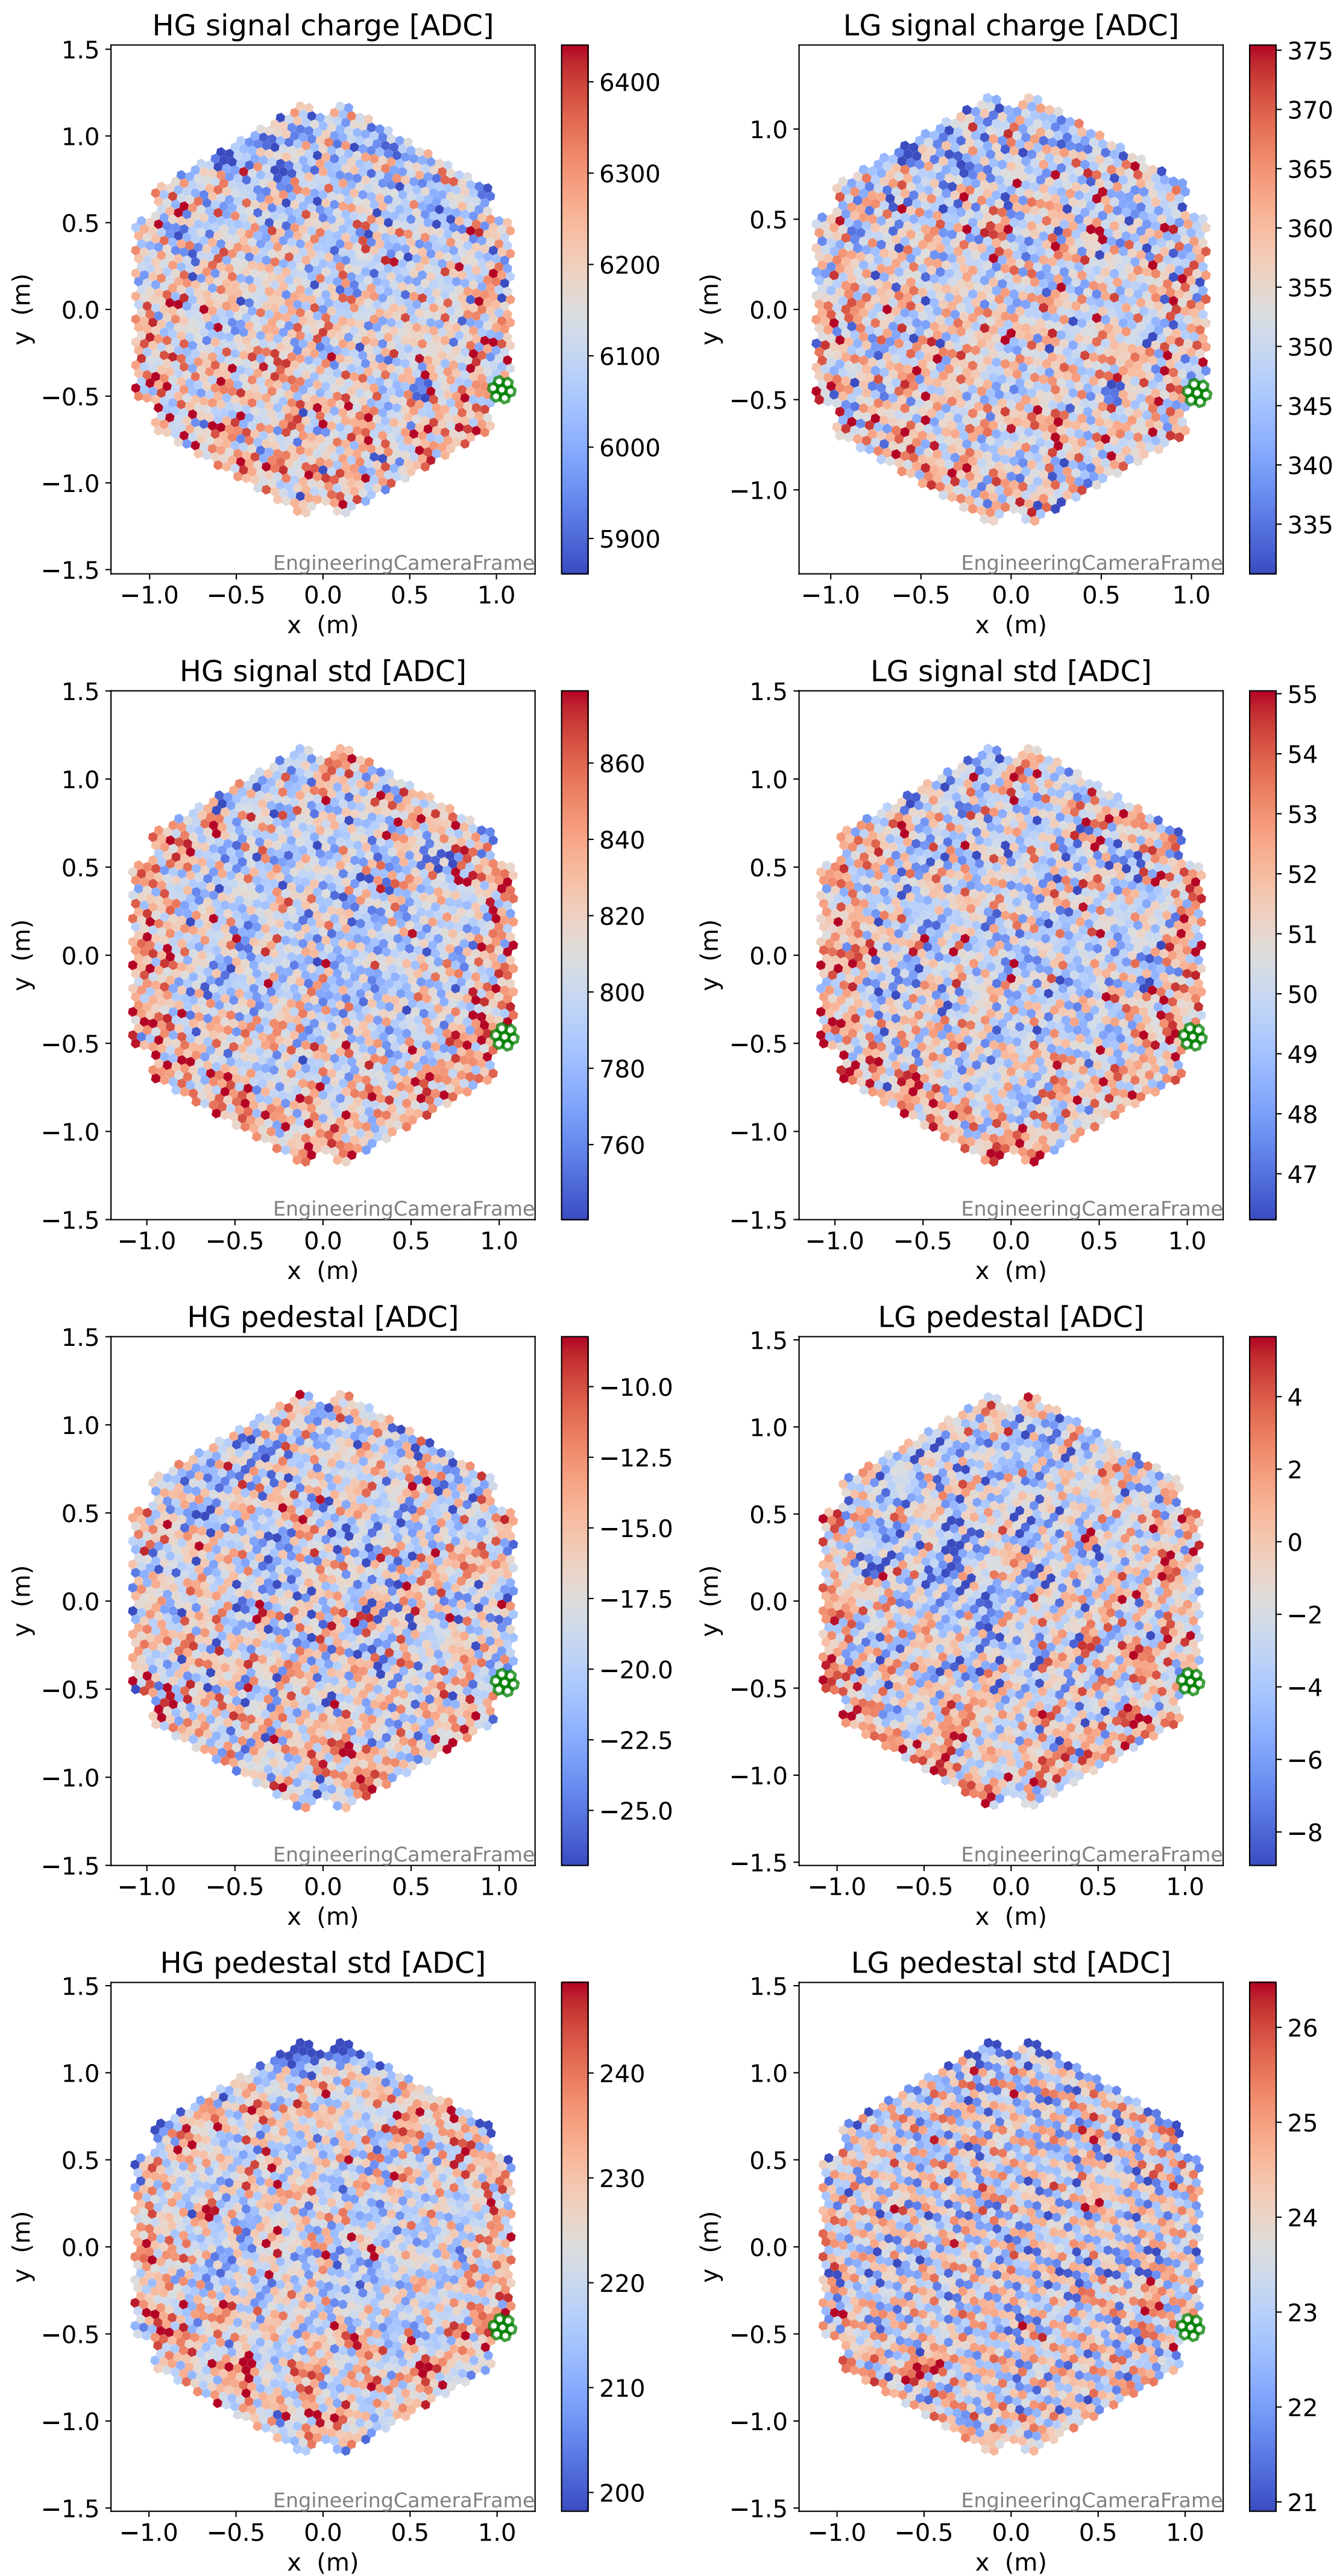

Run 21715, Cat-A calibration

Run 21715 channel: HG

FF sample of 10000 events

pedestal sample of 10000 events

flat-fielded gain [ADC/pe]

Run 21715 channel: LG

FF sample of 10000 events

pedestal sample of 10000 events

flat-fielded gain [ADC/pe]