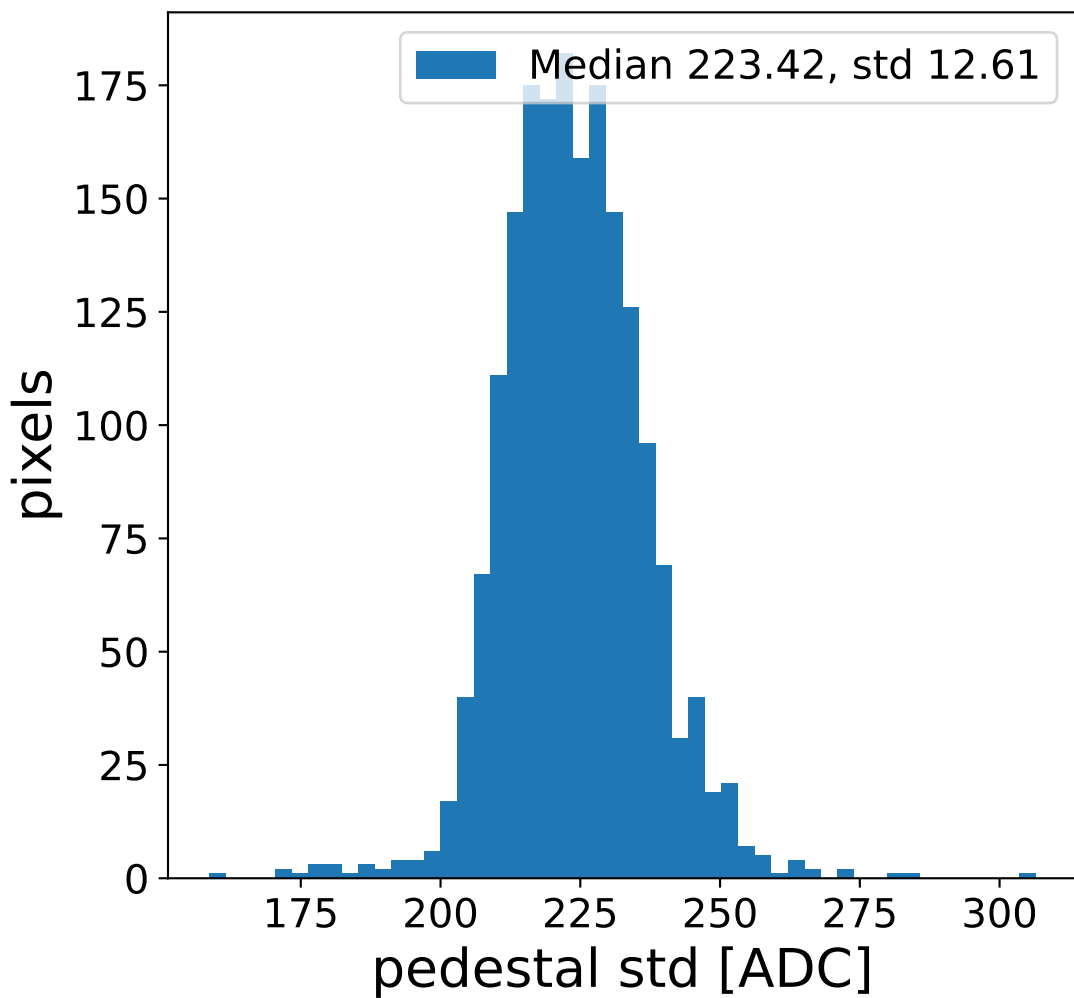

Run 21715, Cat-A calibration

Run 21715 channel: HG

FF sample of 10000 events

pedestal sample of 10000 events

flat-fielded gain [ADC/pe]

Run 21715 channel: LG

FF sample of 10000 events

pedestal sample of 10000 events

flat-fielded gain [ADC/pe]