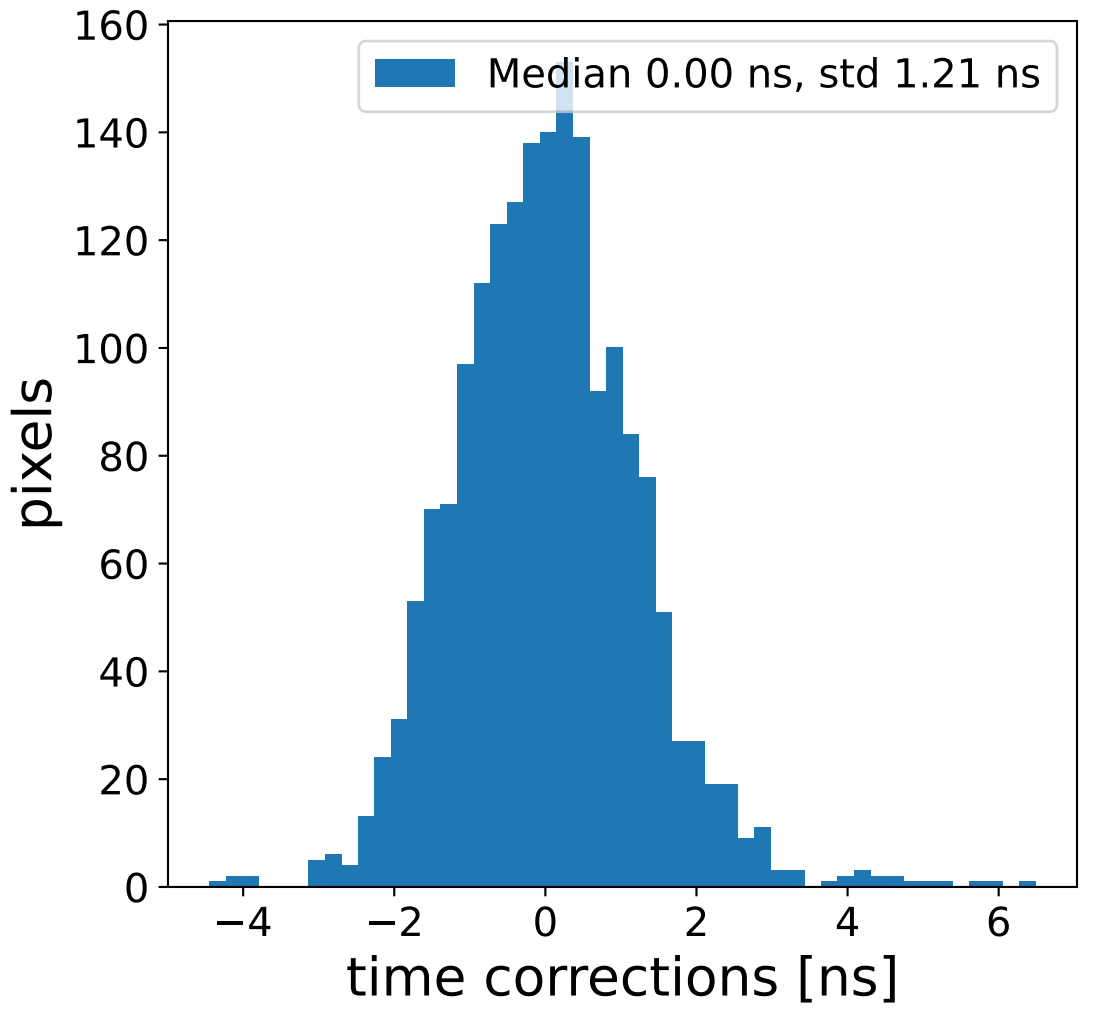

Run 21671, Cat-A calibration

Run 21671

Run 21671 channel: HG

FF sample of 10000 events

pedestal sample of 10000 events

flat-fielded gain [ADC/pe]

Run 21671 channel: LG

FF sample of 10000 events

pedestal sample of 10000 events

flat-fielded gain [ADC/pe]