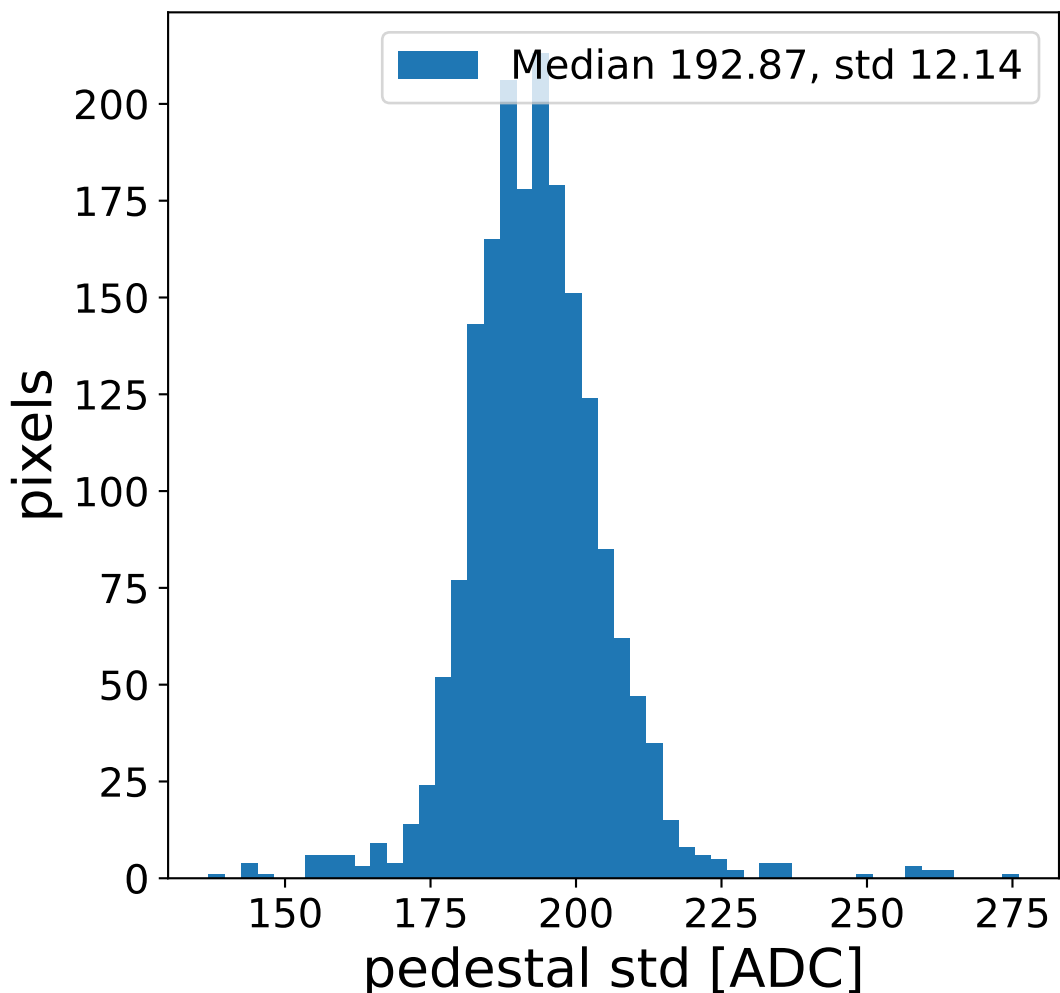

Run 21671, Cat-A calibration

Run 21671

Run 21671 channel: HG

FF sample of 10000 events

pedestal sample of 10000 events

flat-fielded gain [ADC/pe]

Run 21671 channel: LG

FF sample of 10000 events

pedestal sample of 10000 events

flat-fielded gain [ADC/pe]