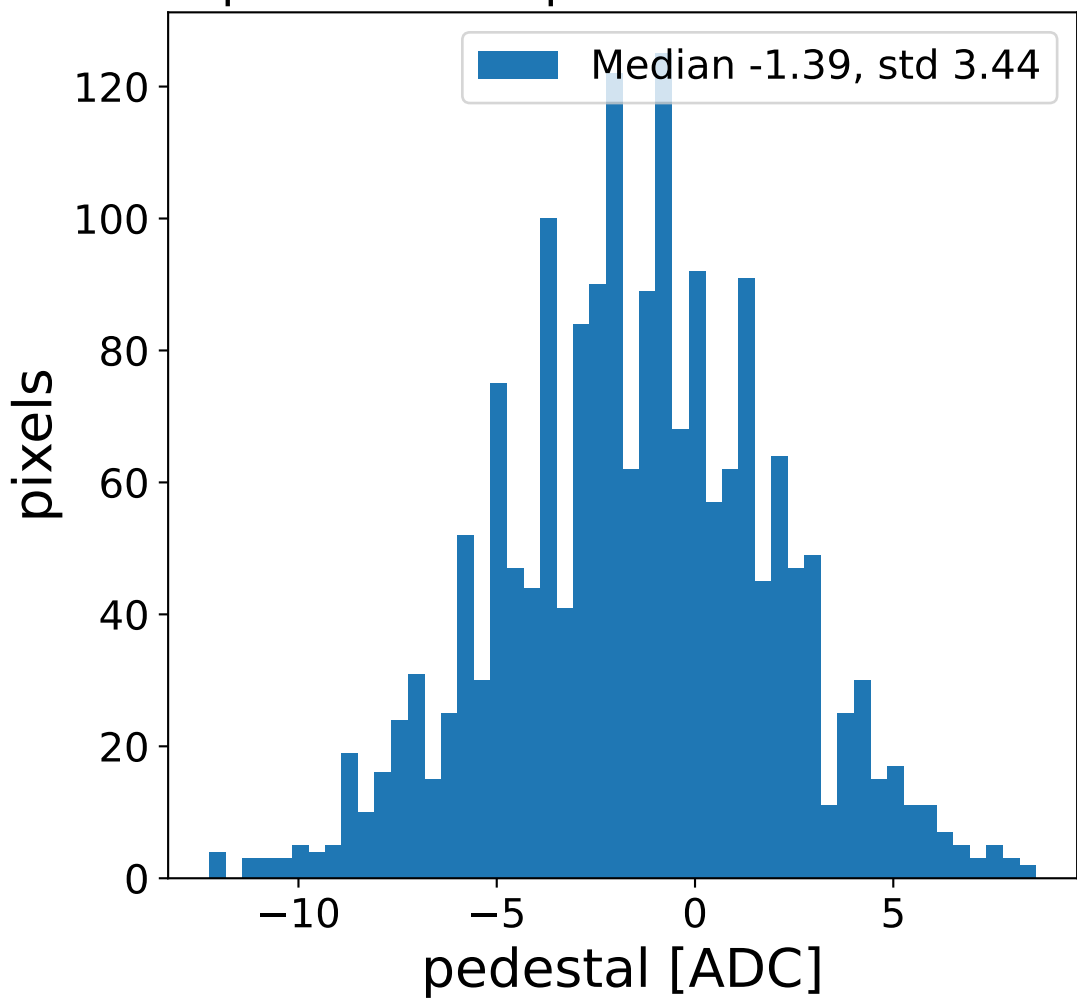

Run 21671, Cat-A calibration

Run 21671

Run 21671 channel: HG

FF sample of 10000 events

pedestal sample of 10000 events

flat-fielded gain [ADC/pe]

Run 21671 channel: LG

FF sample of 10000 events

pedestal sample of 10000 events

flat-fielded gain [ADC/pe]