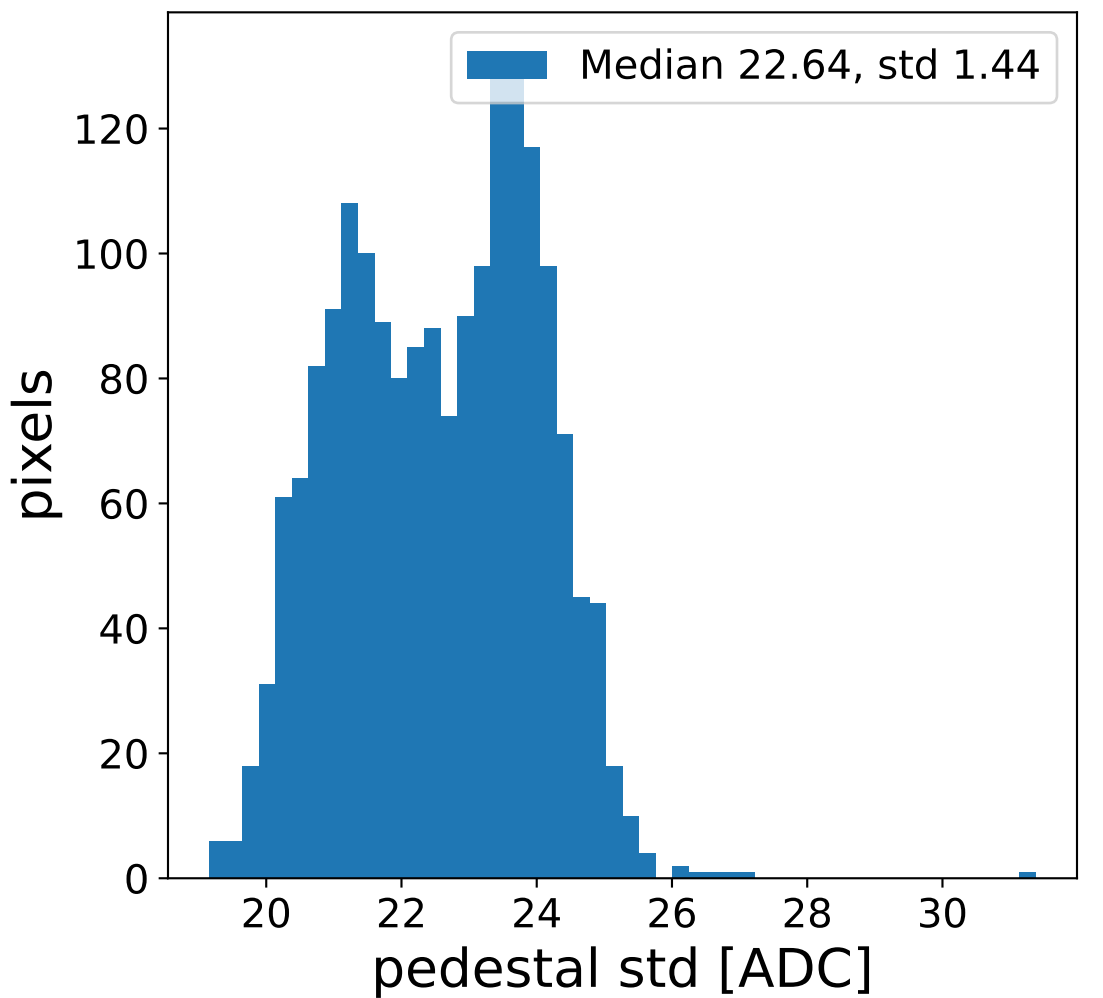

Run 21671, Cat-A calibration

Run 21671

Run 21671 channel: HG

FF sample of 10000 events

pedestal sample of 10000 events

flat-fielded gain [ADC/pe]

Run 21671 channel: LG

FF sample of 10000 events

pedestal sample of 10000 events

flat-fielded gain [ADC/pe]