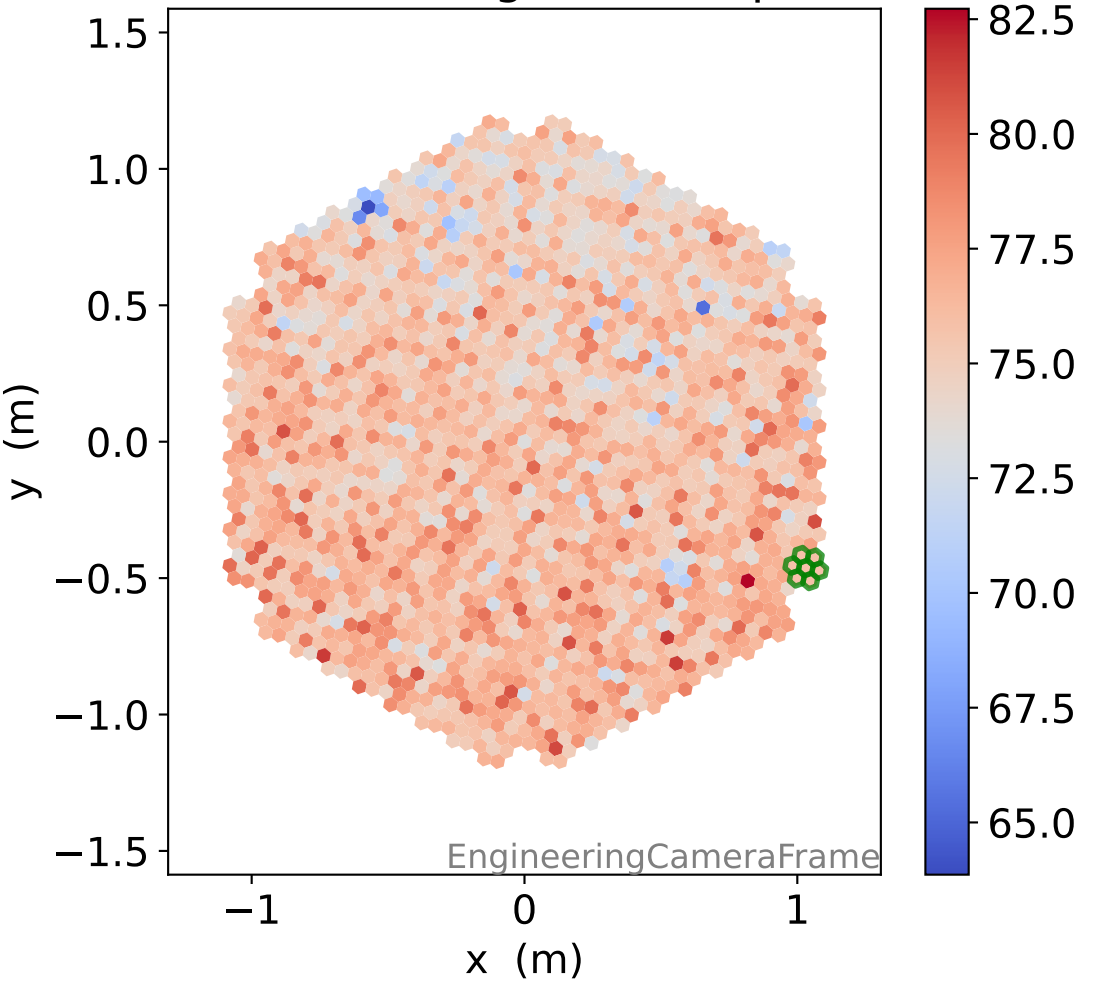

Run 21671, Cat-A calibration

Run 21671

Run 21671 channel: HG

FF sample of 10000 events

pedestal sample of 10000 events

flat-fielded gain [ADC/pe]

Run 21671 channel: LG

FF sample of 10000 events

pedestal sample of 10000 events

flat-fielded gain [ADC/pe]