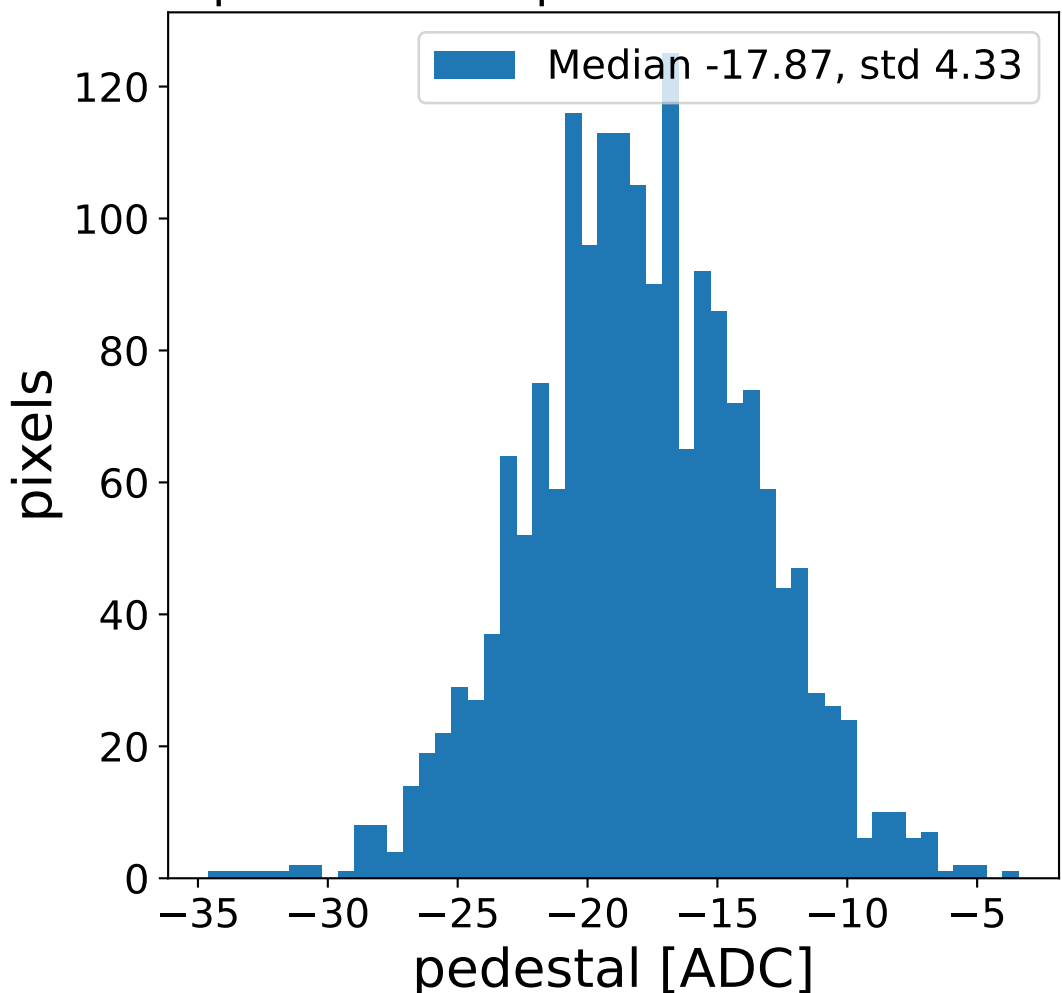

Run 21671, Cat-A calibration

Run 21671

Run 21671 channel: HG

FF sample of 10000 events

pedestal sample of 10000 events

flat-fielded gain [ADC/pe]

Run 21671 channel: LG

FF sample of 10000 events

pedestal sample of 10000 events

flat-fielded gain [ADC/pe]