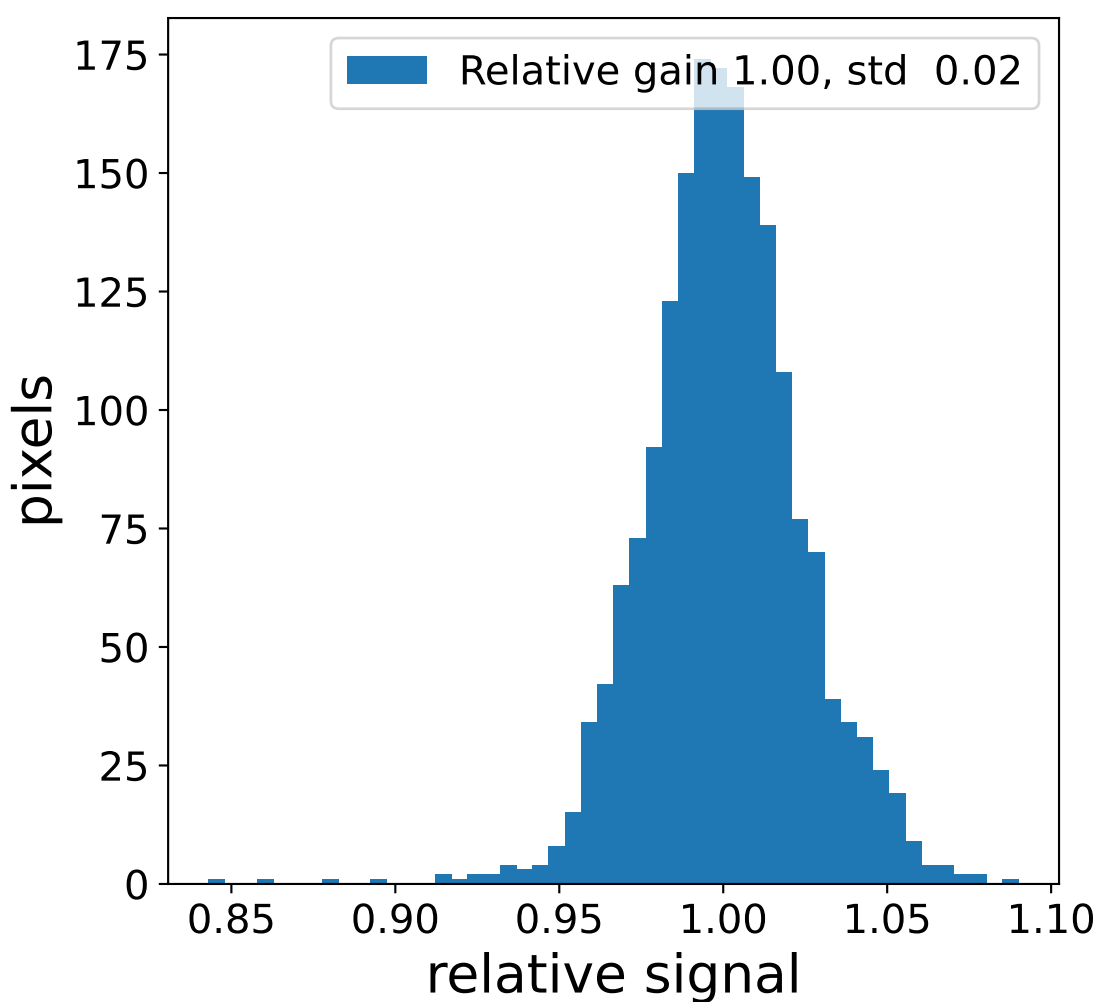

Run 21671, Cat-A calibration

Run 21671

Run 21671 channel: HG

FF sample of 10000 events

pedestal sample of 10000 events

flat-fielded gain [ADC/pe]

Run 21671 channel: LG

FF sample of 10000 events

pedestal sample of 10000 events

flat-fielded gain [ADC/pe]