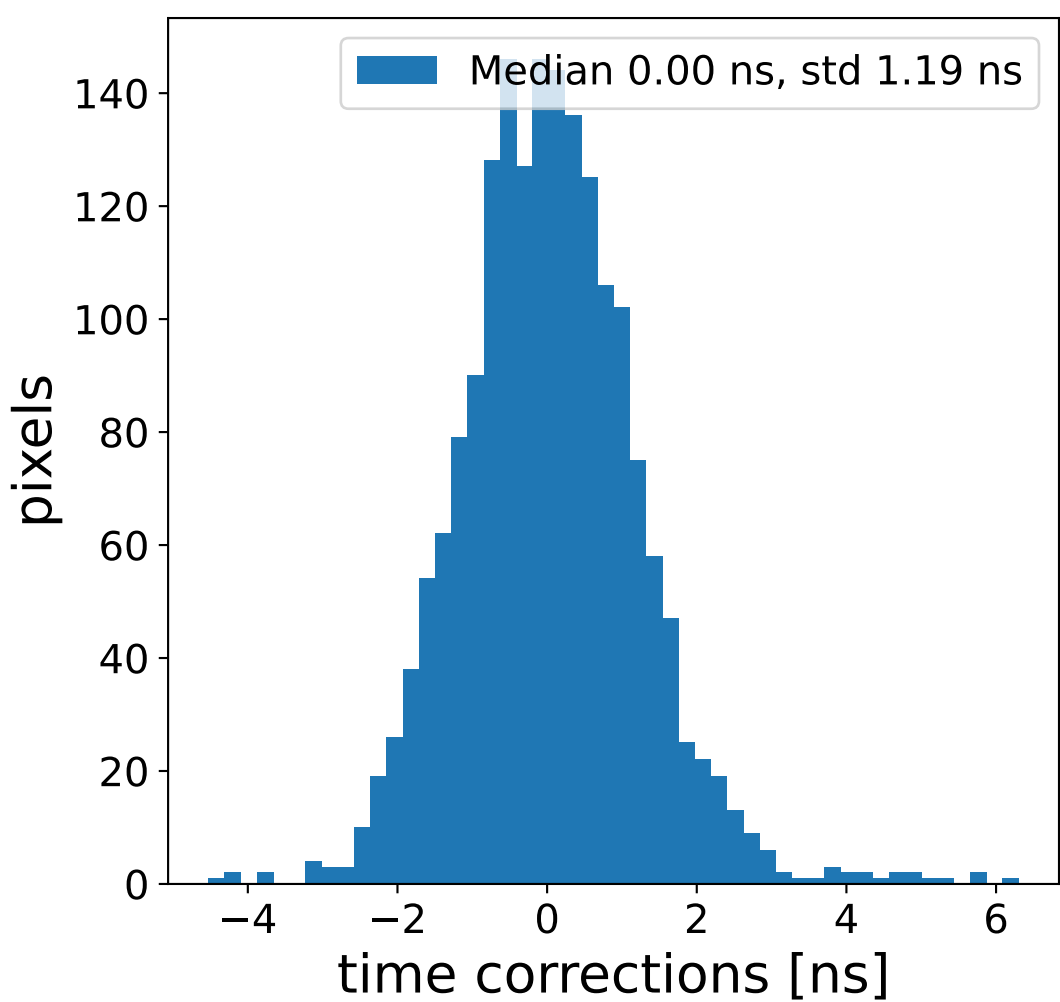

Run 21671, Cat-A calibration

Run 21671

Run 21671 channel: HG

FF sample of 10000 events

pedestal sample of 10000 events

flat-fielded gain [ADC/pe]

Run 21671 channel: LG

FF sample of 10000 events

pedestal sample of 10000 events

flat-fielded gain [ADC/pe]