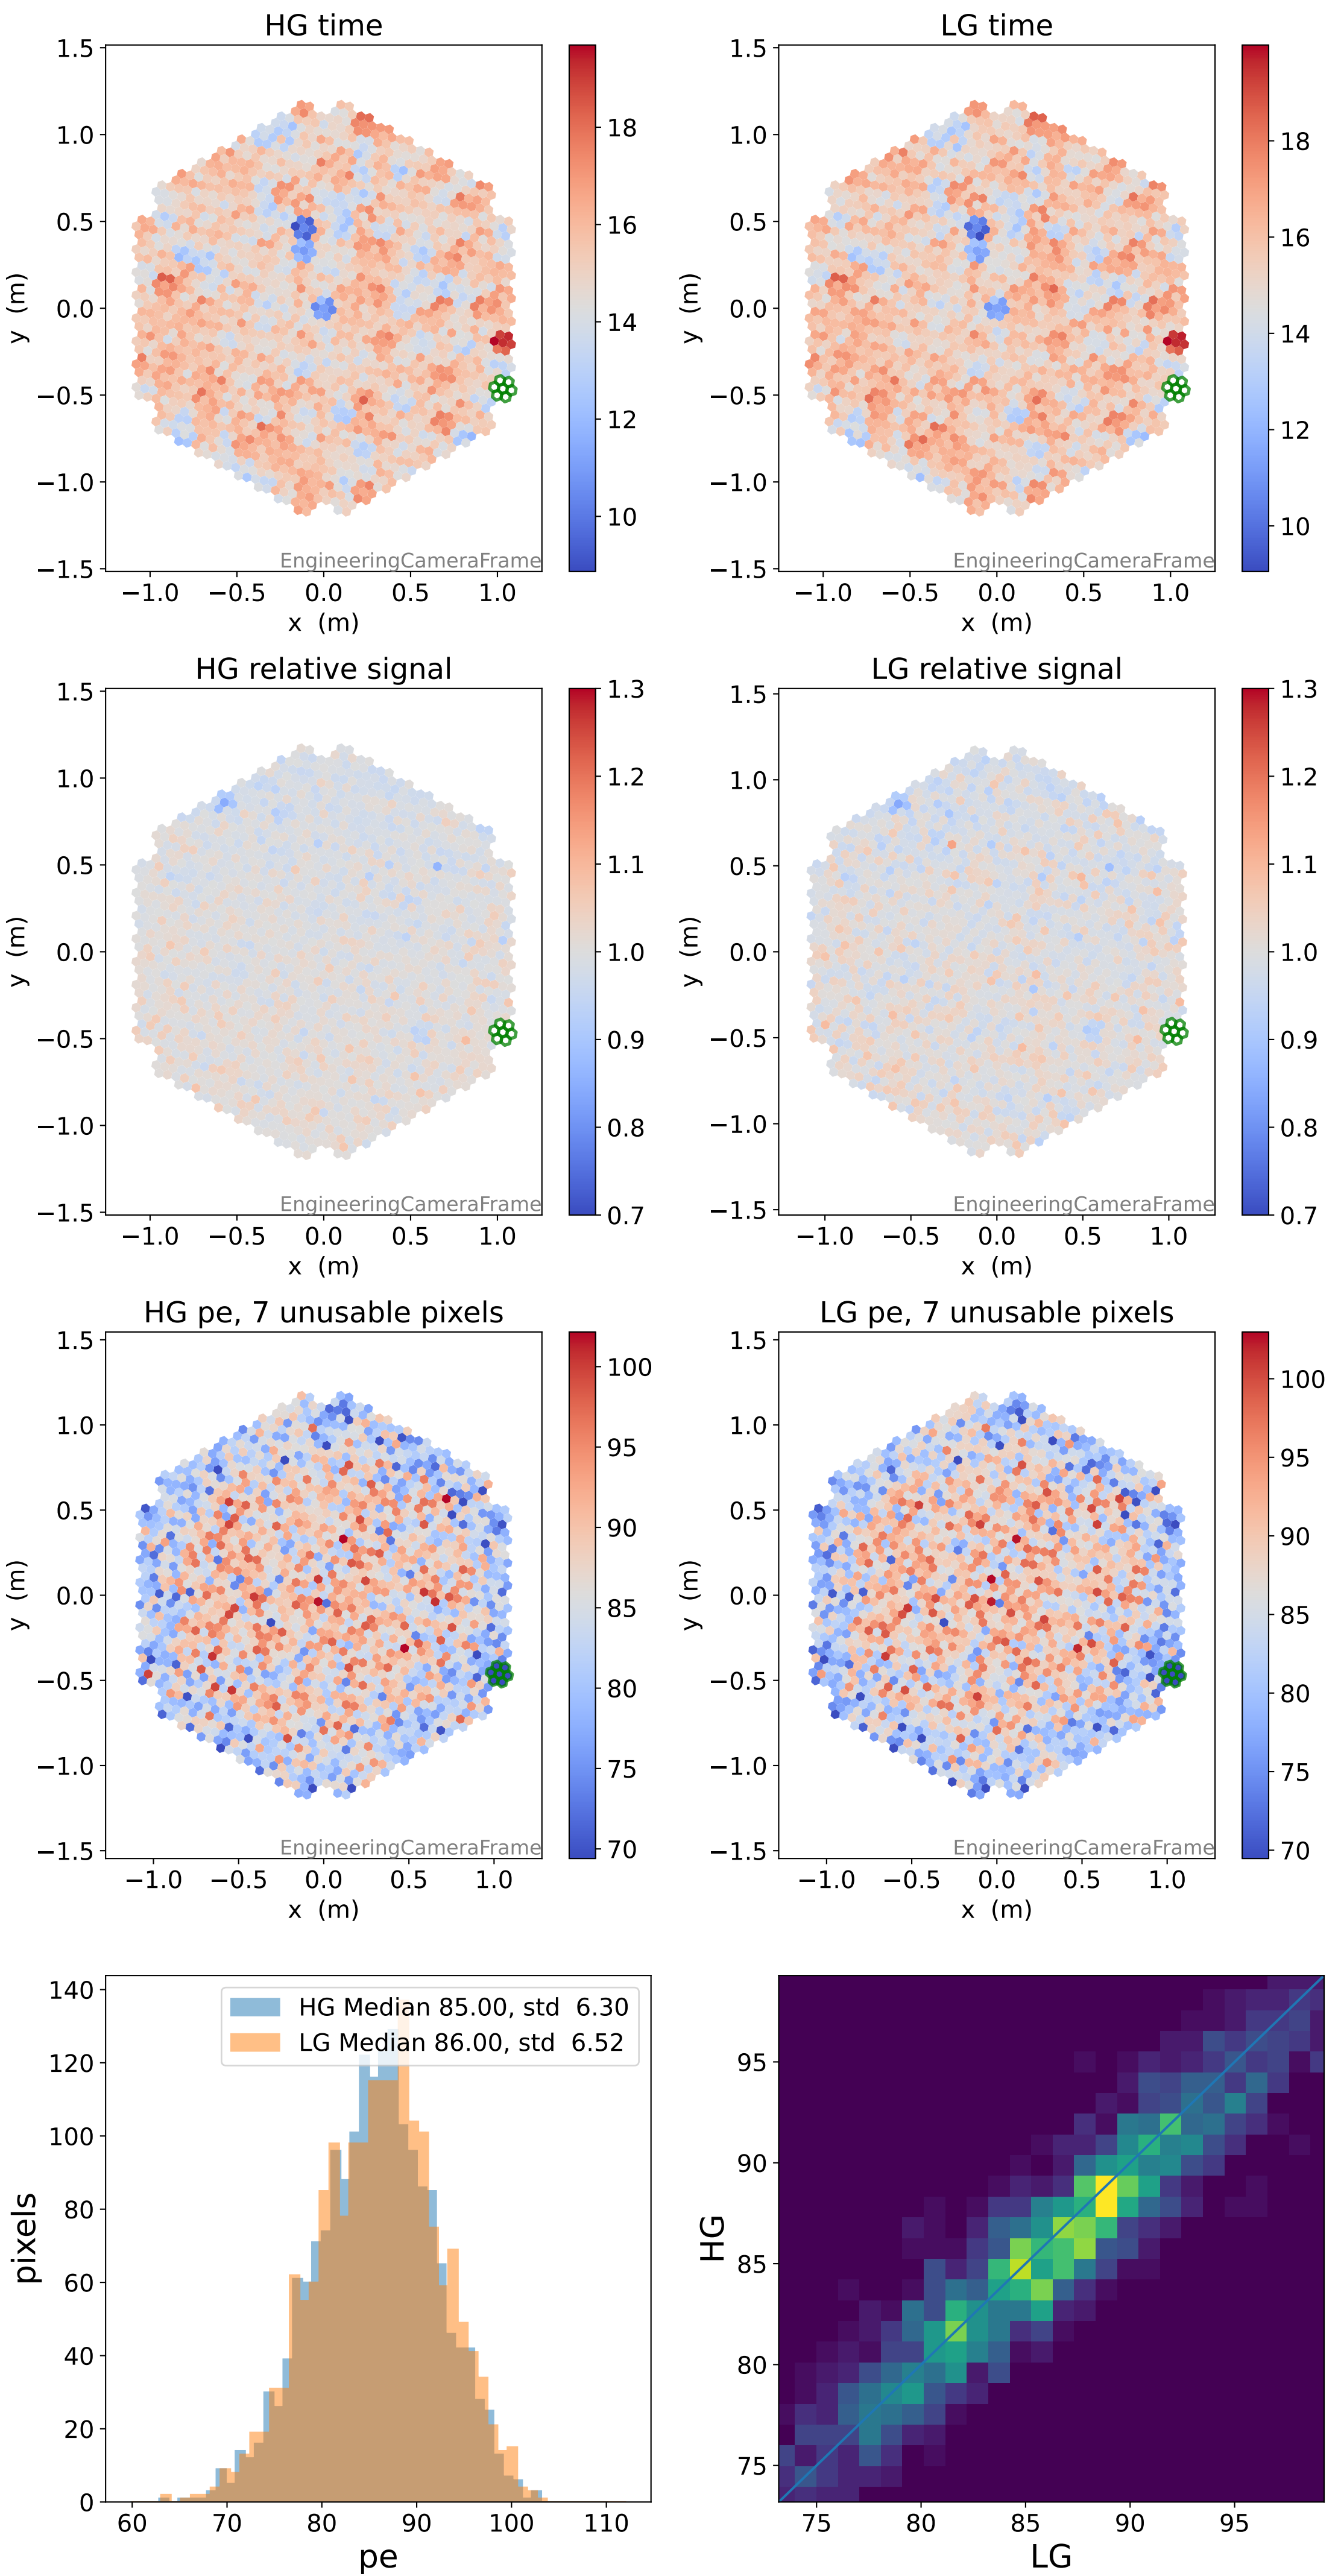

Run 21671, Cat-A calibration

Run 21671

Run 21671 channel: HG

FF sample of 10000 events

pedestal sample of 10000 events

flat-fielded gain [ADC/pe]

Run 21671 channel: LG

FF sample of 10000 events

pedestal sample of 10000 events

flat-fielded gain [ADC/pe]