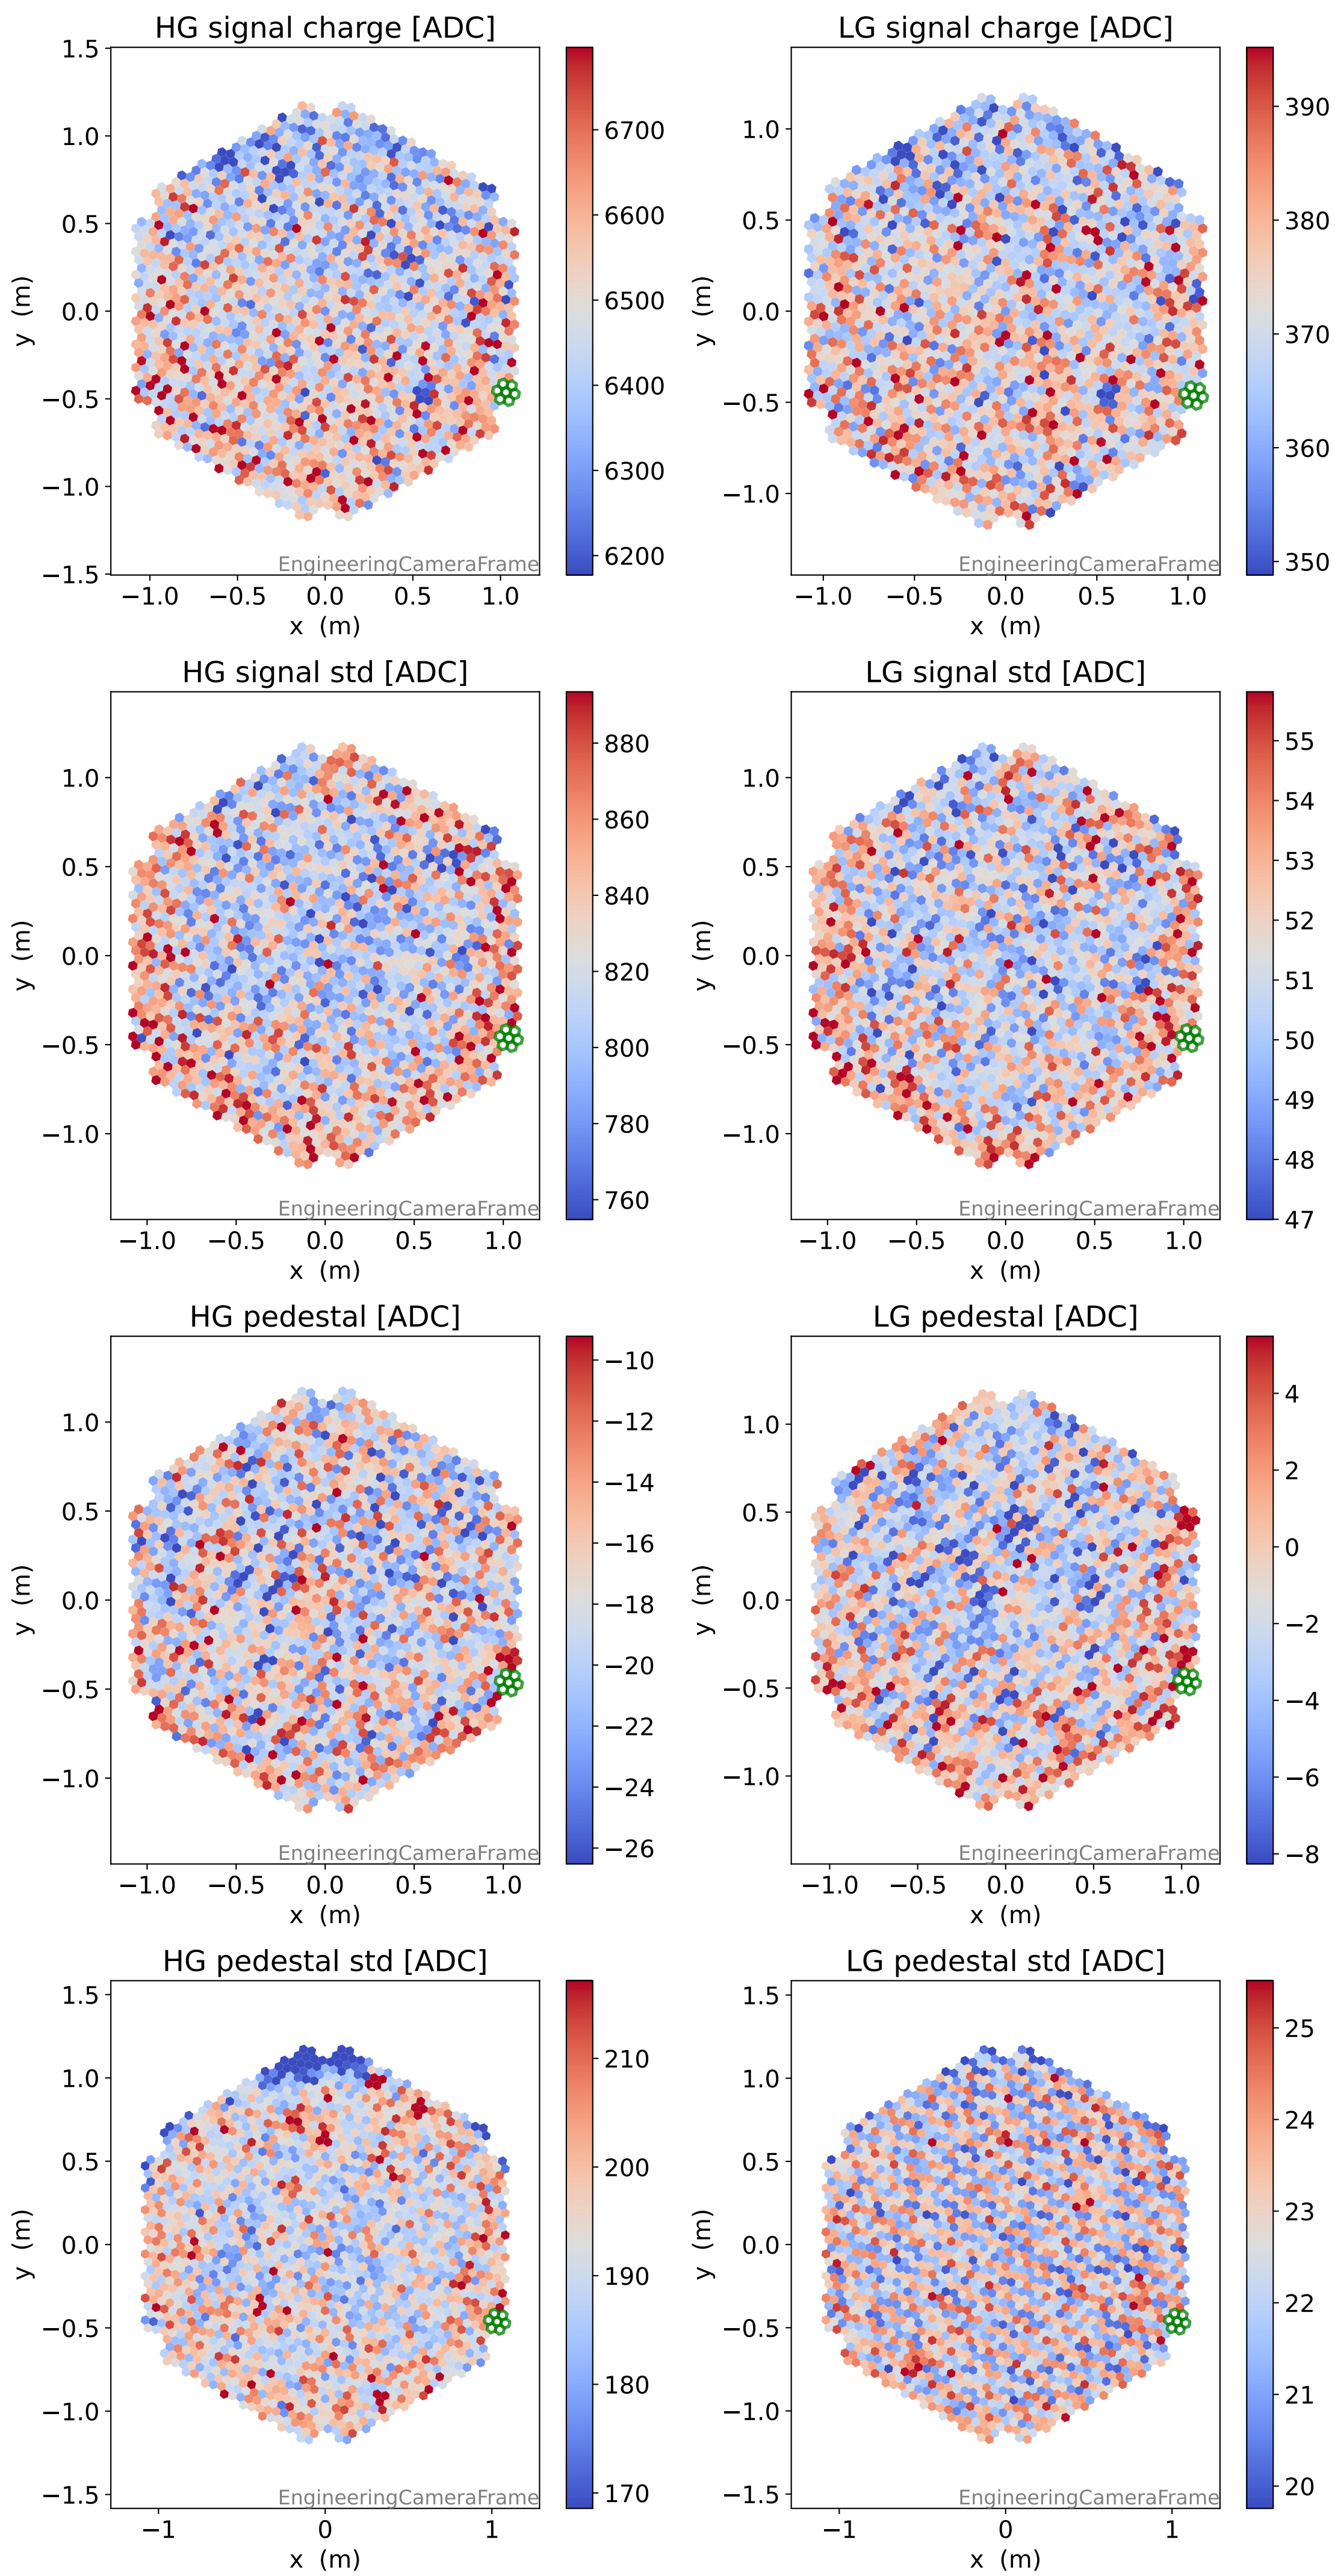

Run 21671, Cat-A calibration

Run 21671

Run 21671 channel: HG

FF sample of 10000 events

pedestal sample of 10000 events

flat-fielded gain [ADC/pe]

Run 21671 channel: LG

FF sample of 10000 events

pedestal sample of 10000 events

flat-fielded gain [ADC/pe]