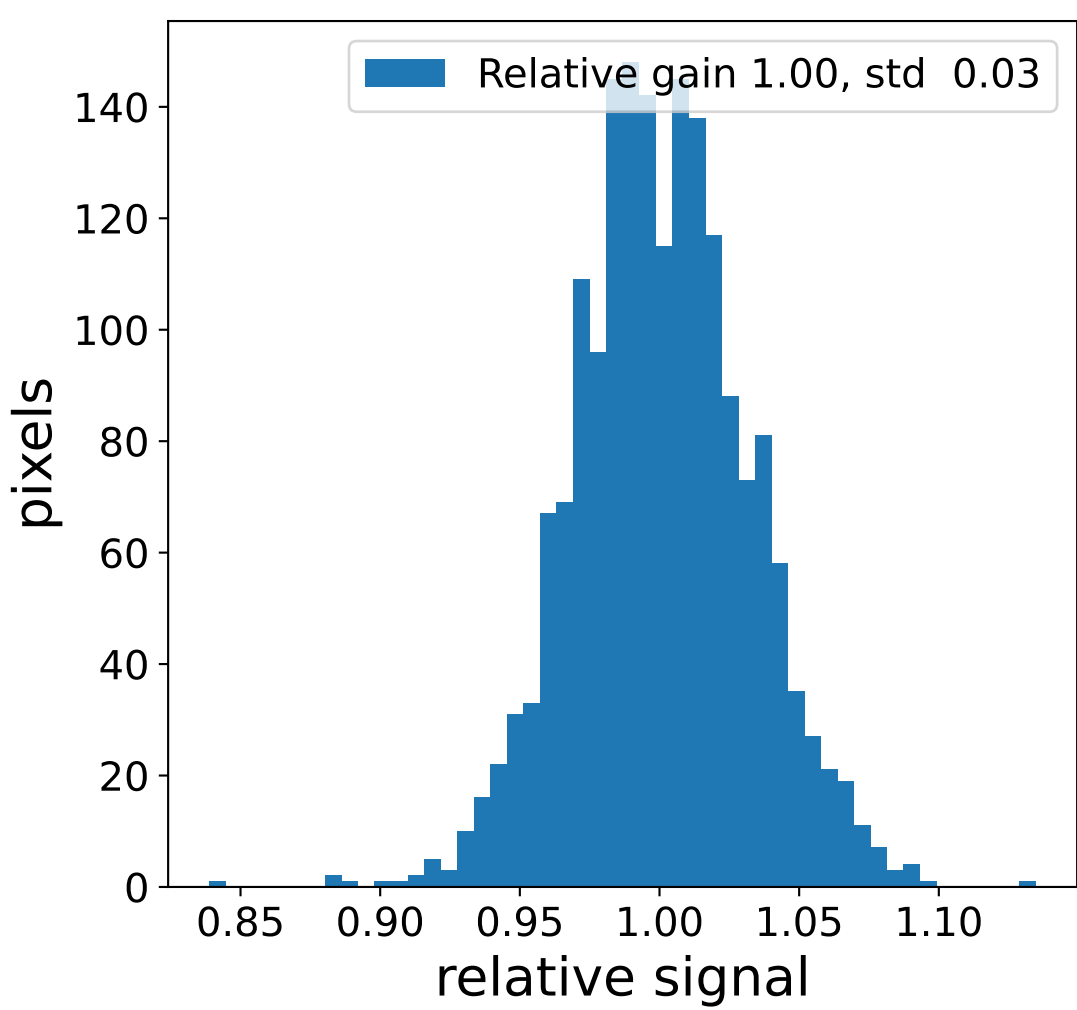

Run 21671, Cat-A calibration

Run 21671

Run 21671 channel: HG

FF sample of 10000 events

pedestal sample of 10000 events

flat-fielded gain [ADC/pe]

Run 21671 channel: LG

FF sample of 10000 events

pedestal sample of 10000 events

flat-fielded gain [ADC/pe]