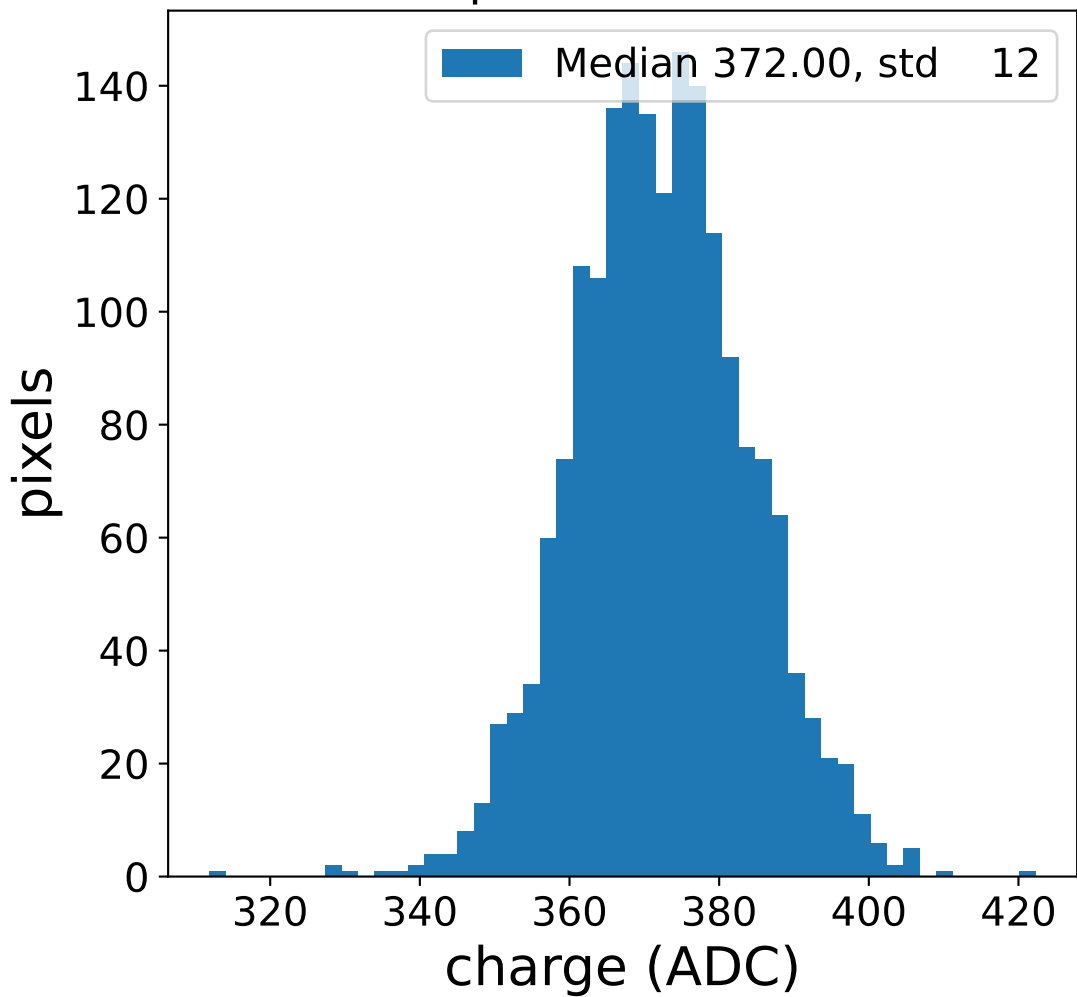

Run 21671, Cat-A calibration

Run 21671

Run 21671 channel: HG

FF sample of 10000 events

pedestal sample of 10000 events

flat-fielded gain [ADC/pe]

Run 21671 channel: LG

FF sample of 10000 events

pedestal sample of 10000 events

flat-fielded gain [ADC/pe]