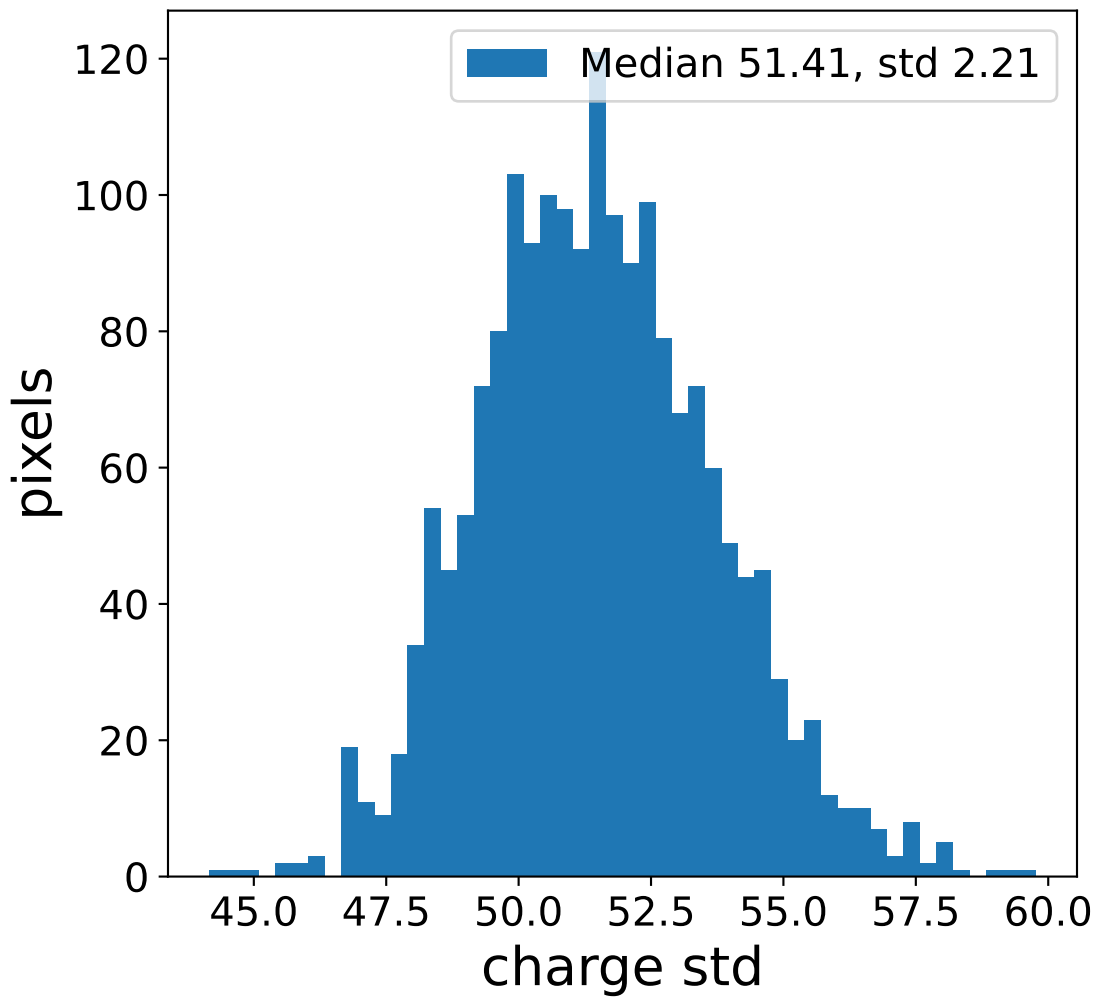

Run 21671, Cat-A calibration

Run 21671

Run 21671 channel: HG

FF sample of 10000 events

pedestal sample of 10000 events

flat-fielded gain [ADC/pe]

Run 21671 channel: LG

FF sample of 10000 events

pedestal sample of 10000 events

flat-fielded gain [ADC/pe]