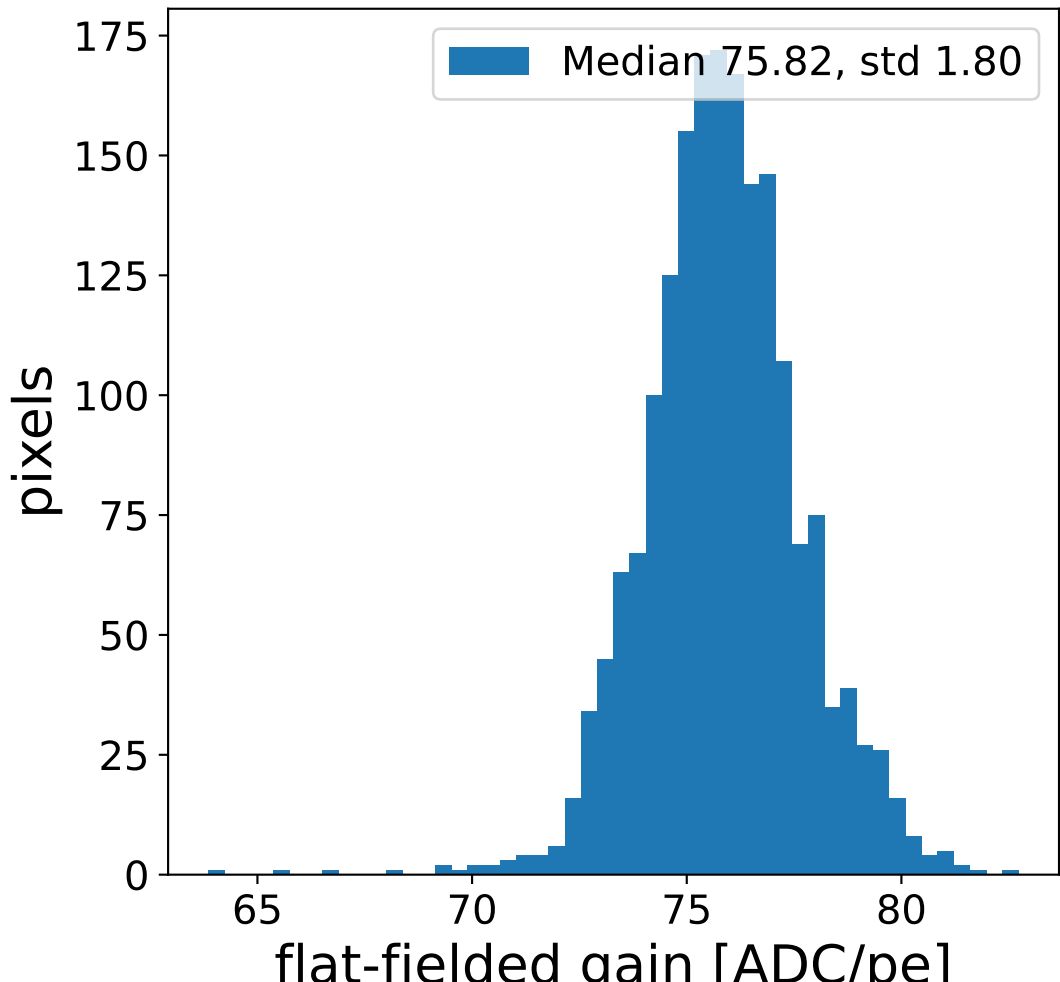

Run 21671, Cat-A calibration

Run 21671

Run 21671 channel: HG

FF sample of 10000 events

pedestal sample of 10000 events

flat-fielded gain [ADC/pe]

Run 21671 channel: LG

FF sample of 10000 events

pedestal sample of 10000 events

flat-fielded gain [ADC/pe]