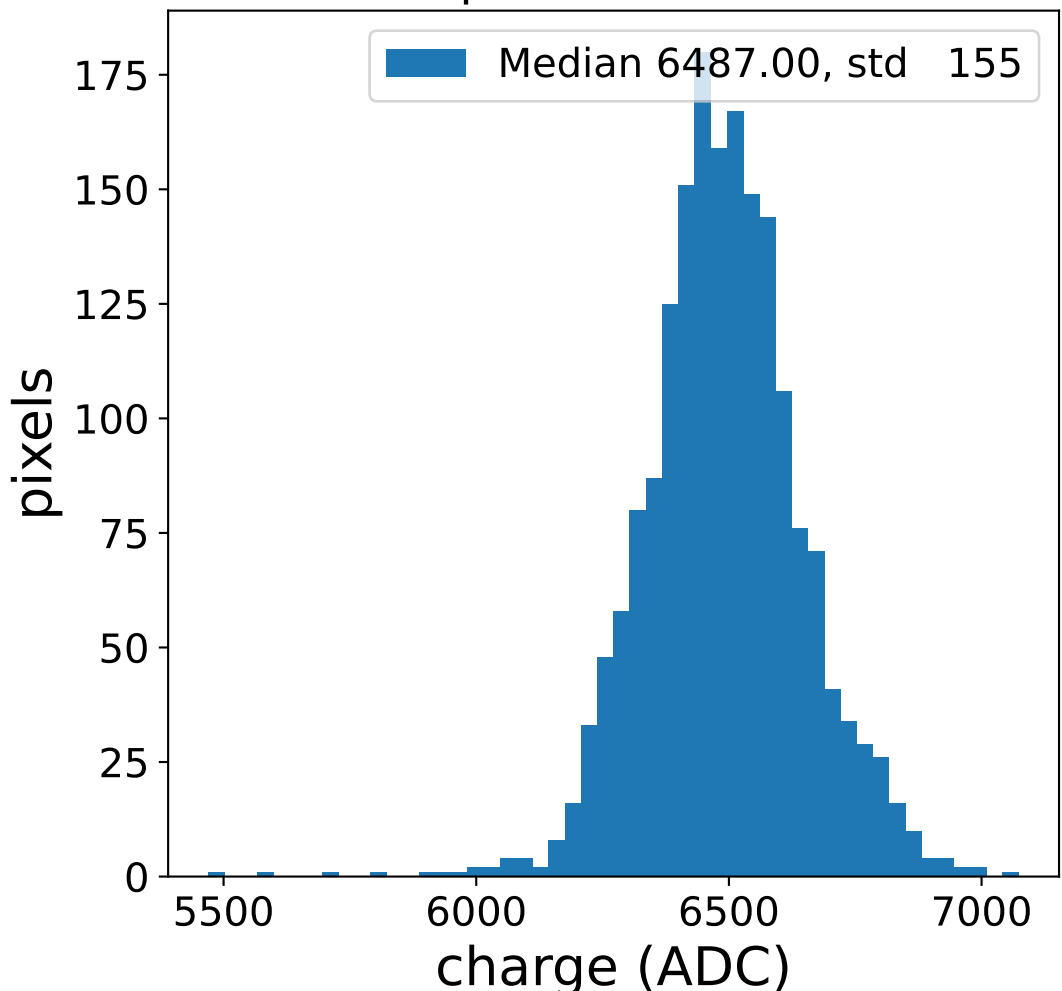

Run 21671, Cat-A calibration

Run 21671

Run 21671 channel: HG

FF sample of 10000 events

pedestal sample of 10000 events

flat-fielded gain [ADC/pe]

Run 21671 channel: LG

FF sample of 10000 events

pedestal sample of 10000 events

flat-fielded gain [ADC/pe]