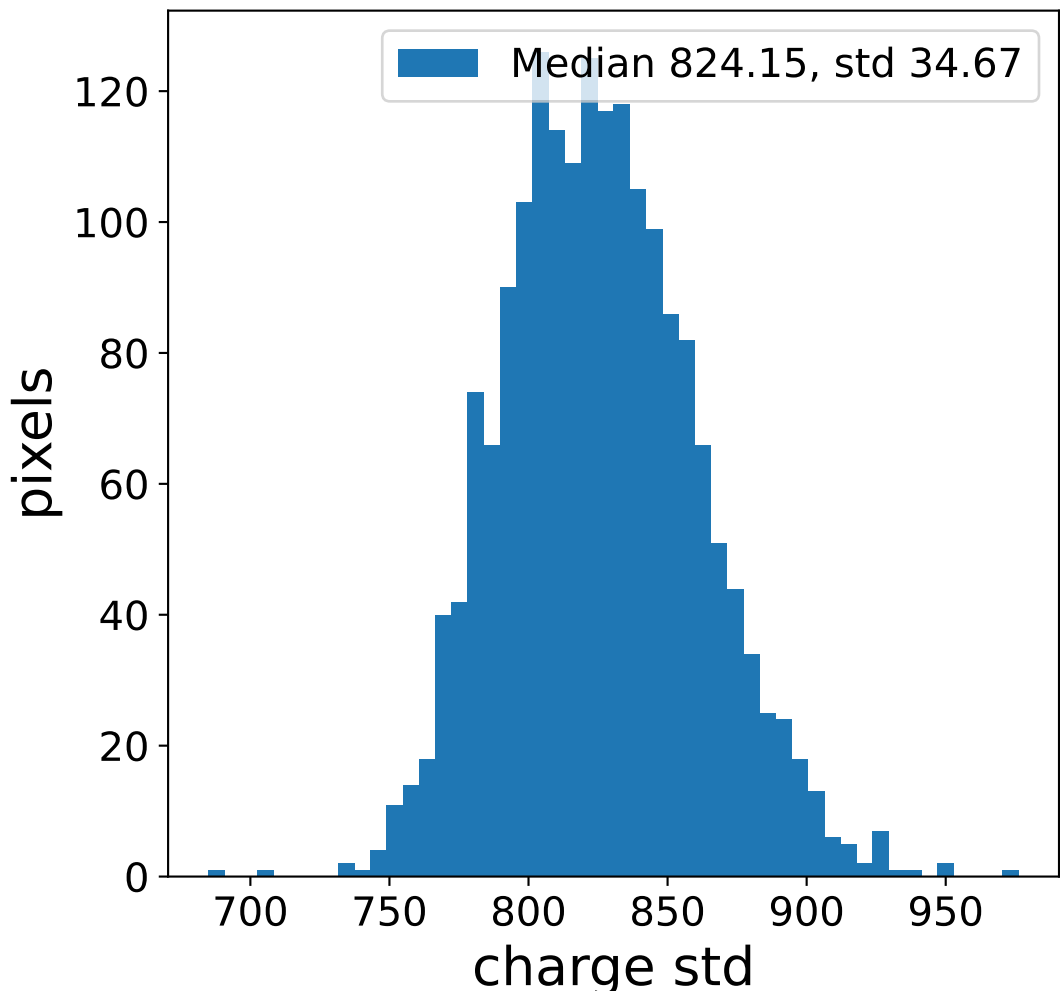

Run 21671, Cat-A calibration

Run 21671

Run 21671 channel: HG

FF sample of 10000 events

pedestal sample of 10000 events

flat-fielded gain [ADC/pe]

Run 21671 channel: LG

FF sample of 10000 events

pedestal sample of 10000 events

flat-fielded gain [ADC/pe]