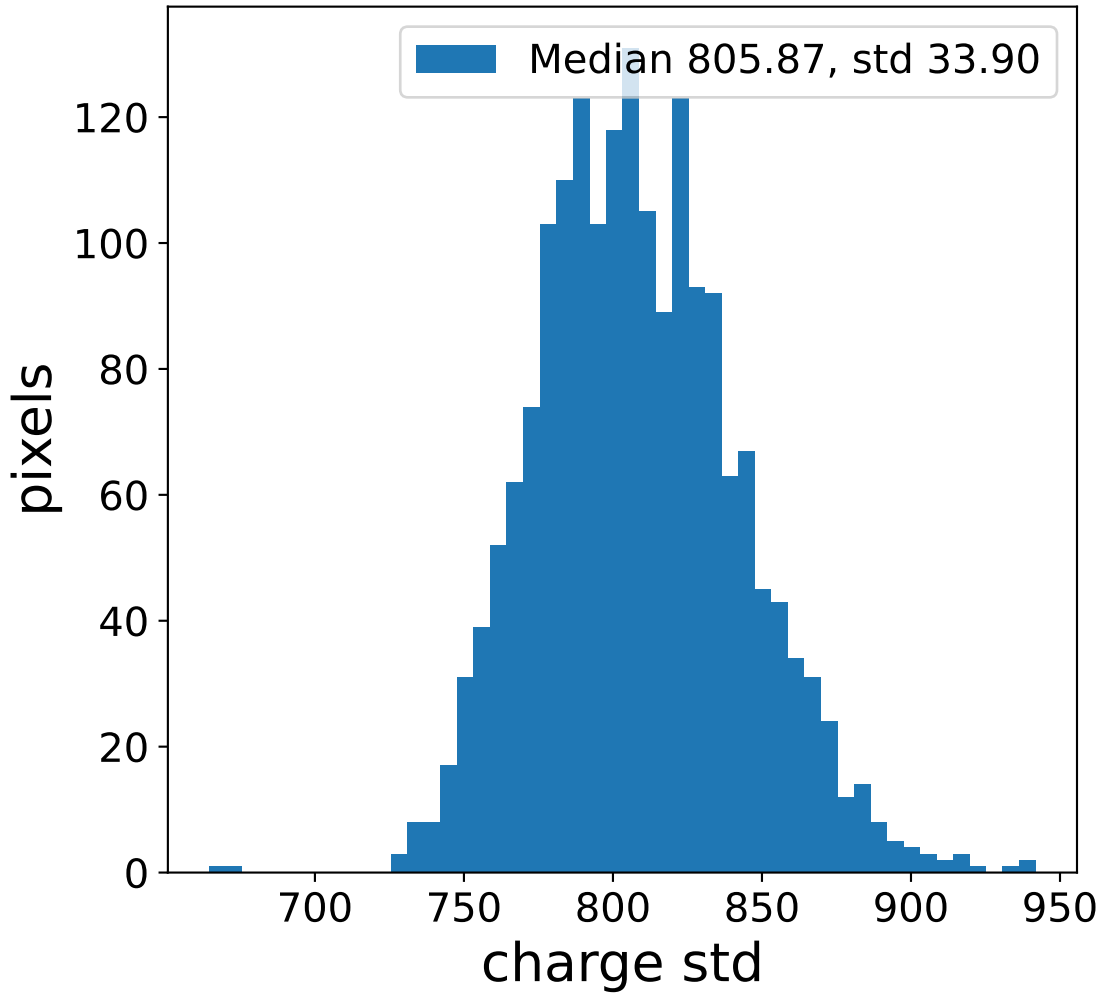

Run 21599, Cat-A calibration

Run 21599

Run 21599 channel: HG

FF sample of 10000 events

pedestal sample of 10000 events

flat-fielded gain [ADC/pe]

Run 21599 channel: LG

FF sample of 10000 events

pedestal sample of 10000 events