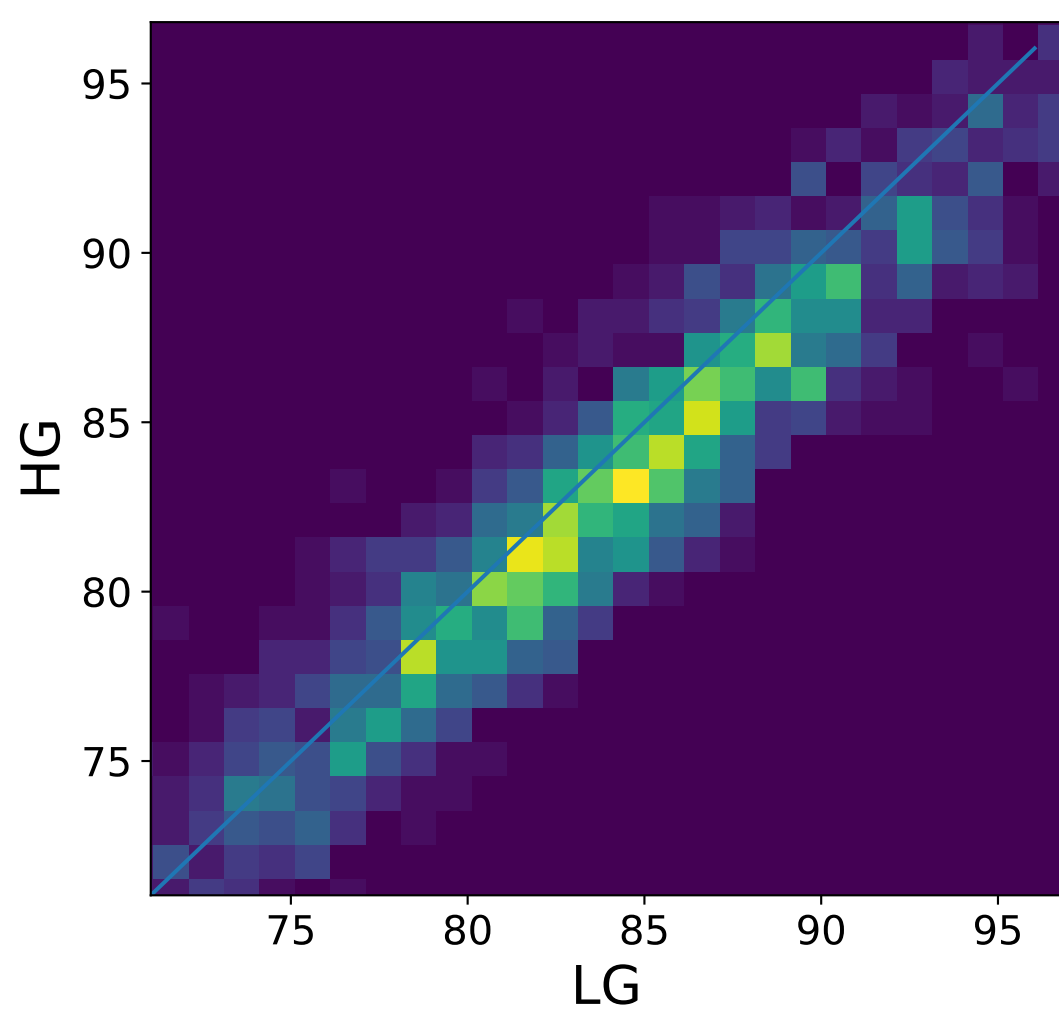

Run 21599, Cat-A calibration

Run 21599

Run 21599 channel: HG

FF sample of 10000 events

pedestal sample of 10000 events

flat-fielded gain [ADC/pe]

Run 21599 channel: LG

FF sample of 10000 events

pedestal sample of 10000 events