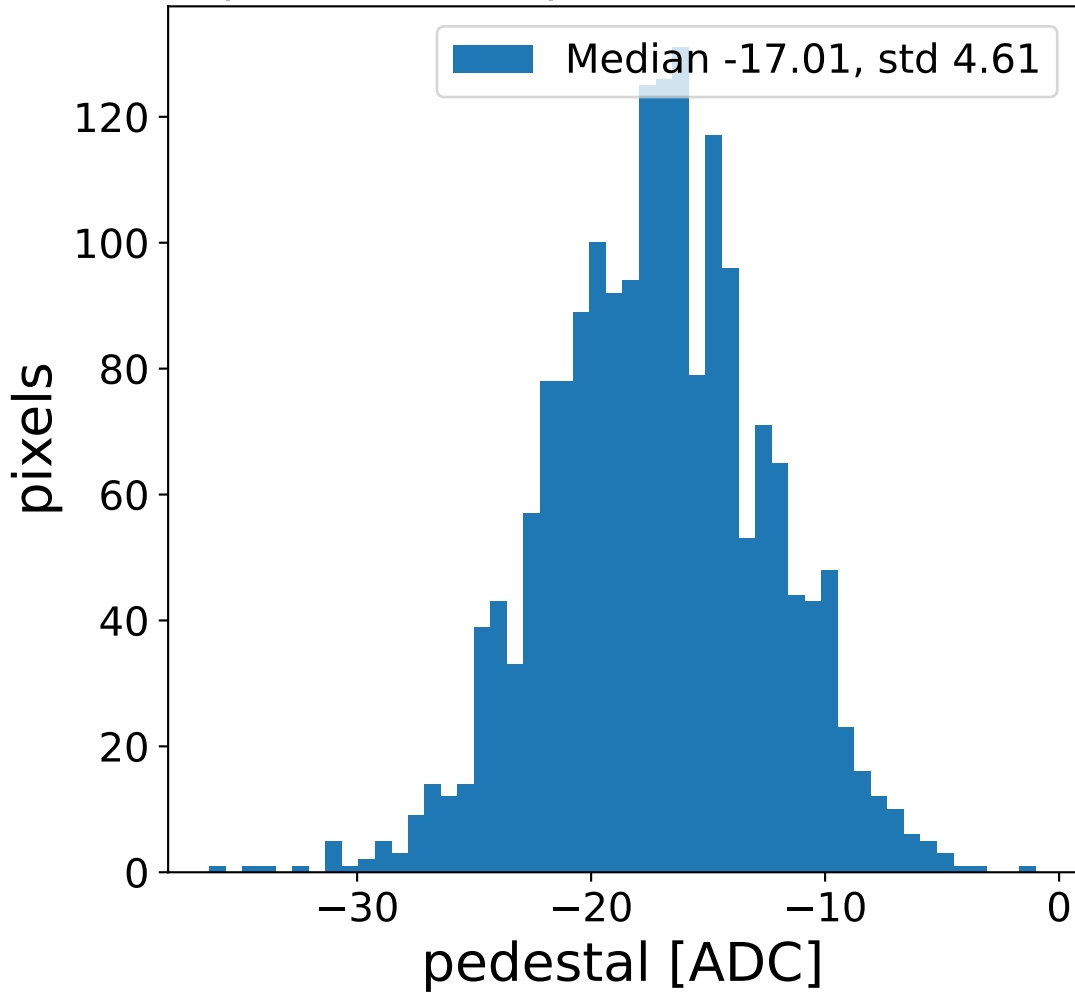

Run 21599, Cat-A calibration

Run 21599

Run 21599 channel: HG

FF sample of 10000 events

pedestal sample of 10000 events

flat-fielded gain [ADC/pe]

Run 21599 channel: LG

FF sample of 10000 events

pedestal sample of 10000 events