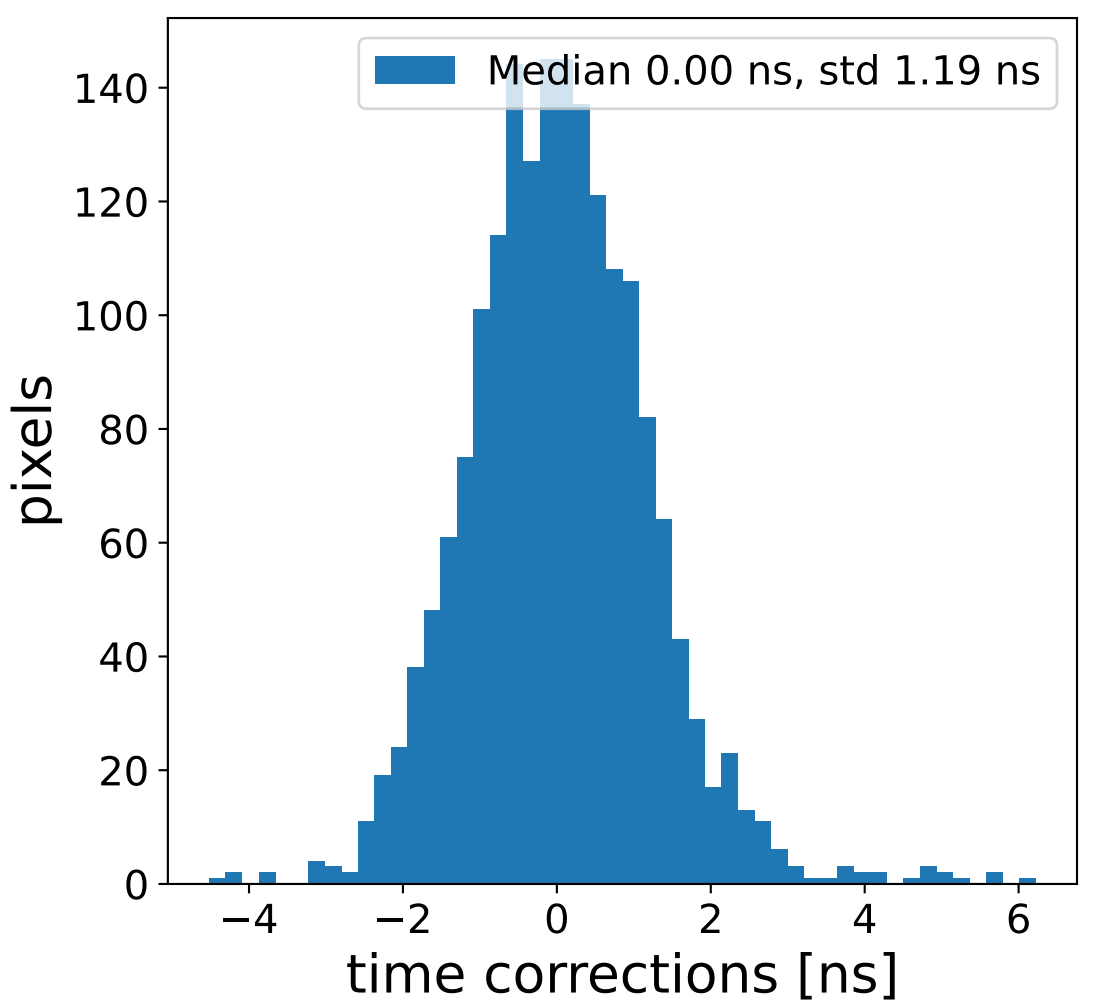

Run 21599, Cat-A calibration

Run 21599

Run 21599 channel: HG

FF sample of 10000 events

pedestal sample of 10000 events

flat-fielded gain [ADC/pe]

Run 21599 channel: LG

FF sample of 10000 events

pedestal sample of 10000 events