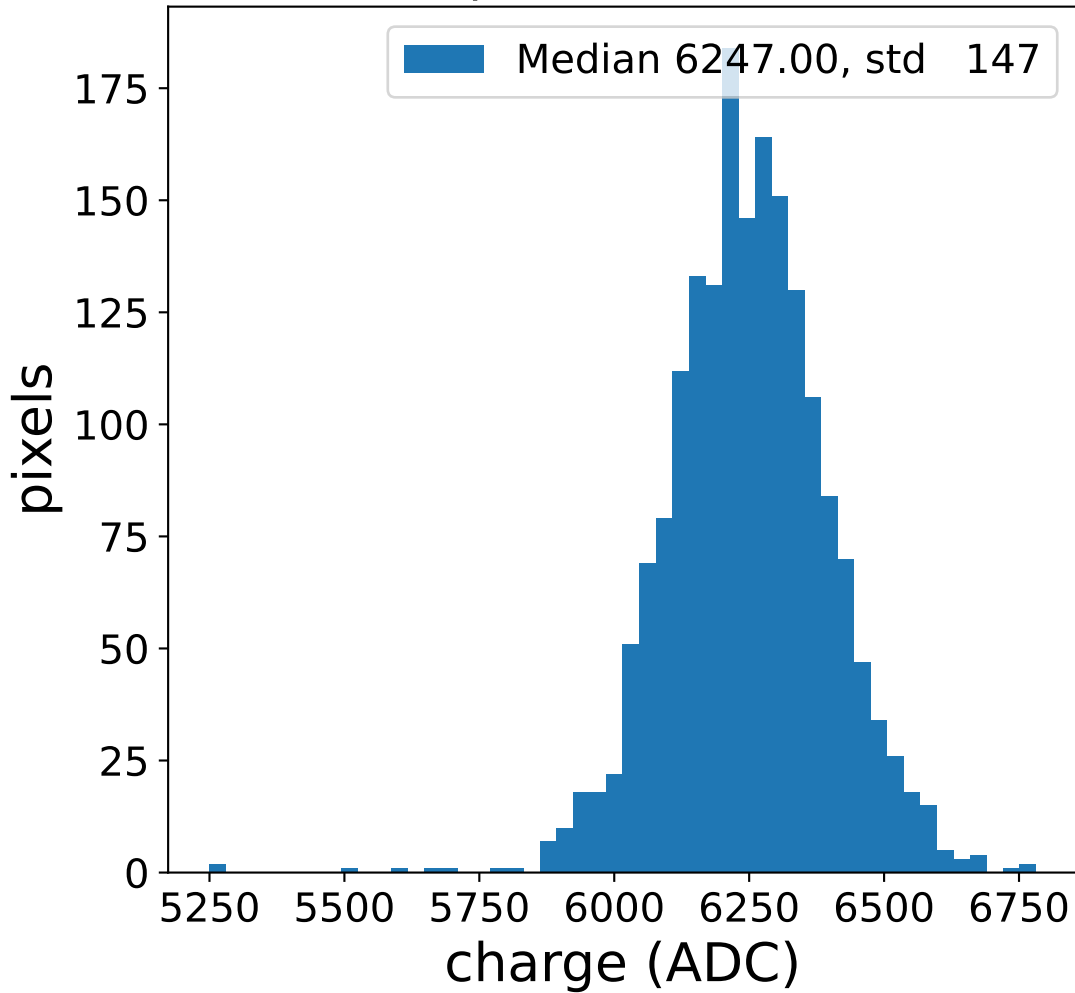

Run 21599, Cat-A calibration

Run 21599

Run 21599 channel: HG

FF sample of 10000 events

pedestal sample of 10000 events

flat-fielded gain [ADC/pe]

Run 21599 channel: LG

FF sample of 10000 events

pedestal sample of 10000 events