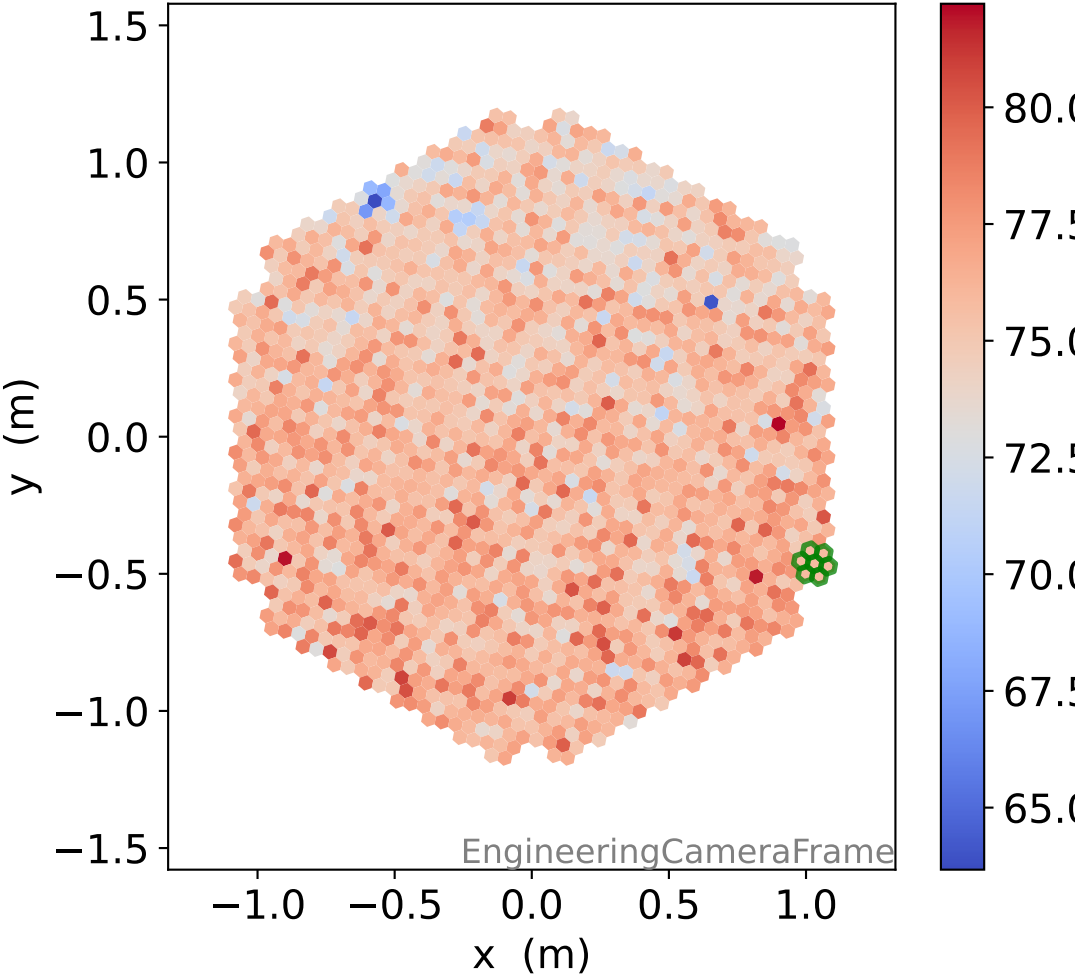

Run 21599, Cat-A calibration

Run 21599

Run 21599 channel: HG

FF sample of 10000 events

pedestal sample of 10000 events

flat-fielded gain [ADC/pe]

Run 21599 channel: LG

FF sample of 10000 events

pedestal sample of 10000 events