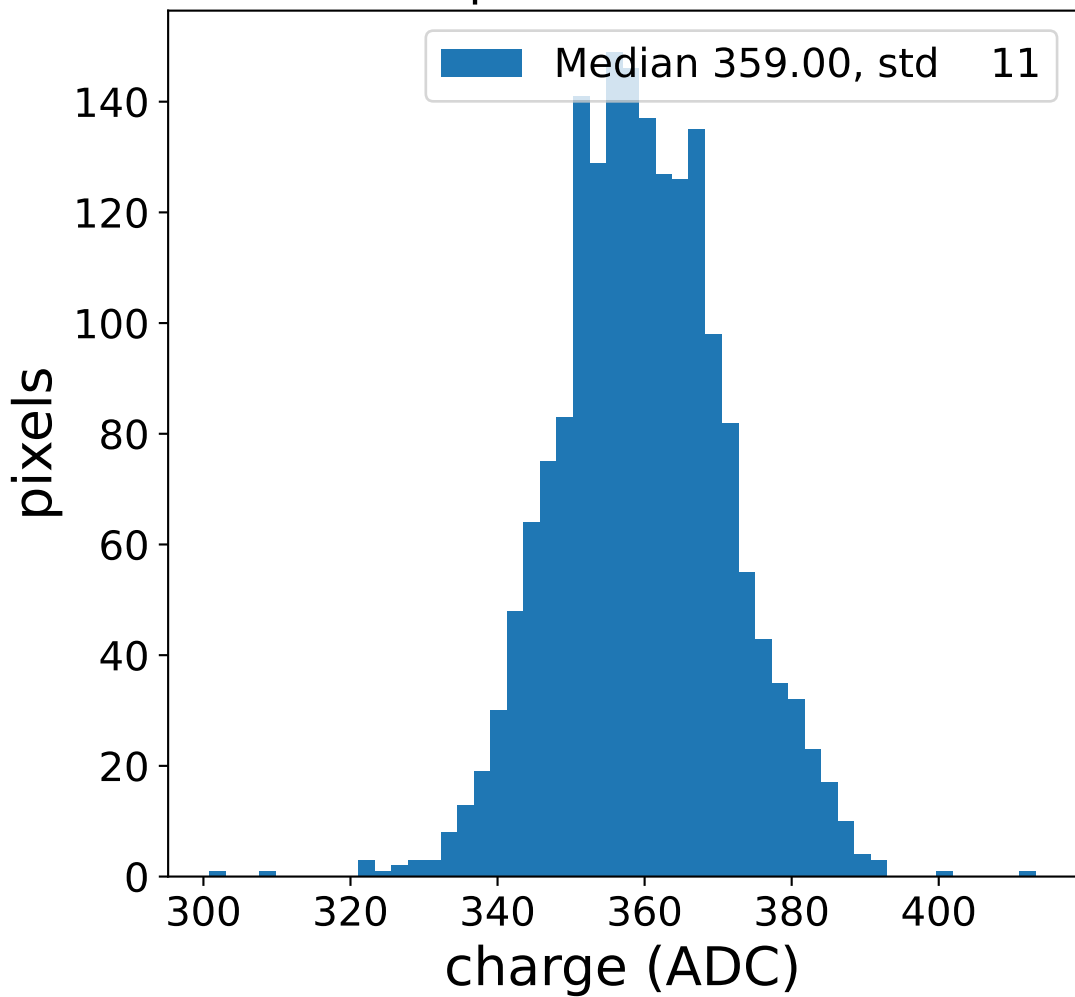

Run 21599, Cat-A calibration

Run 21599

Run 21599 channel: HG

FF sample of 10000 events

pedestal sample of 10000 events

flat-fielded gain [ADC/pe]

Run 21599 channel: LG

FF sample of 10000 events

pedestal sample of 10000 events