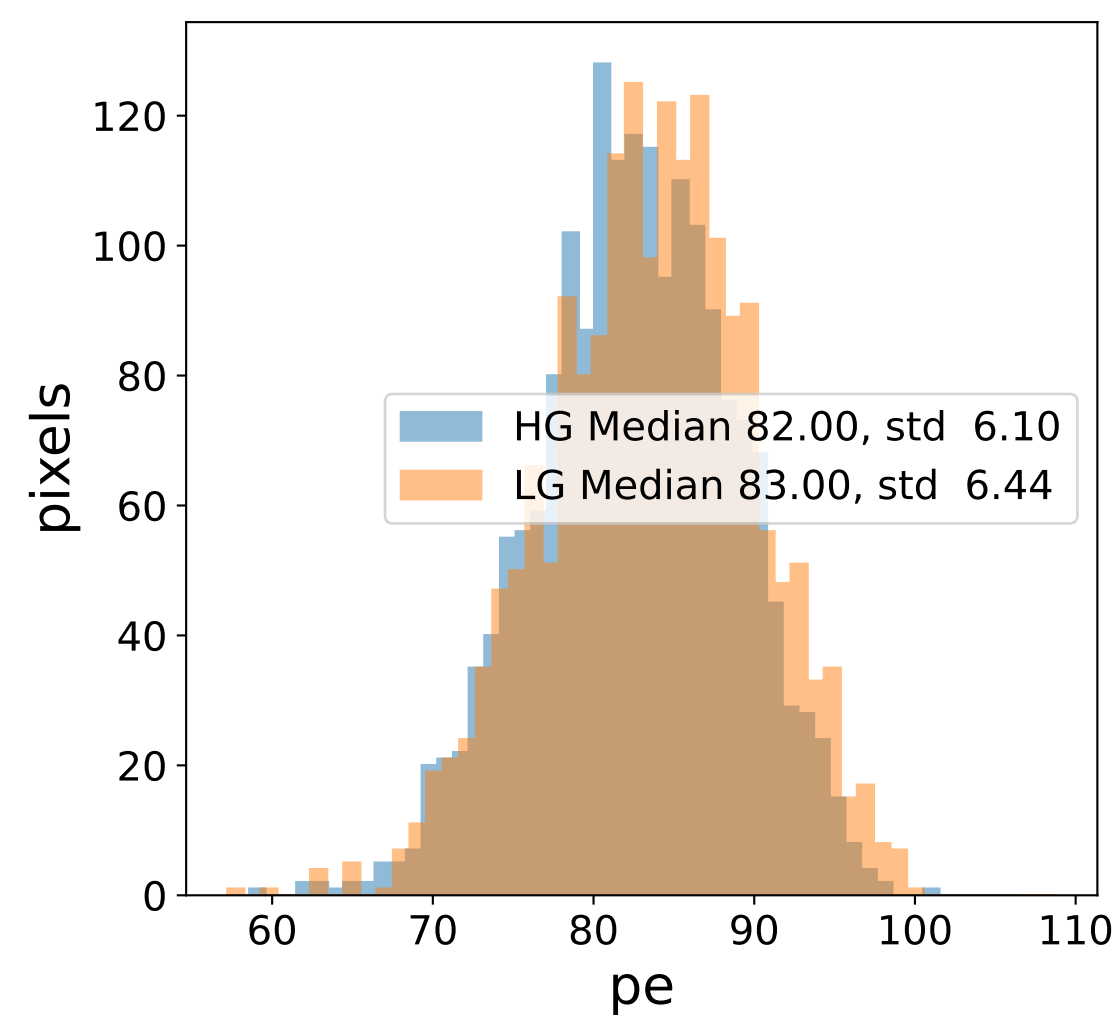

Run 21599, Cat-A calibration

Run 21599

Run 21599 channel: HG

FF sample of 10000 events

pedestal sample of 10000 events

flat-fielded gain [ADC/pe]

Run 21599 channel: LG

FF sample of 10000 events

pedestal sample of 10000 events