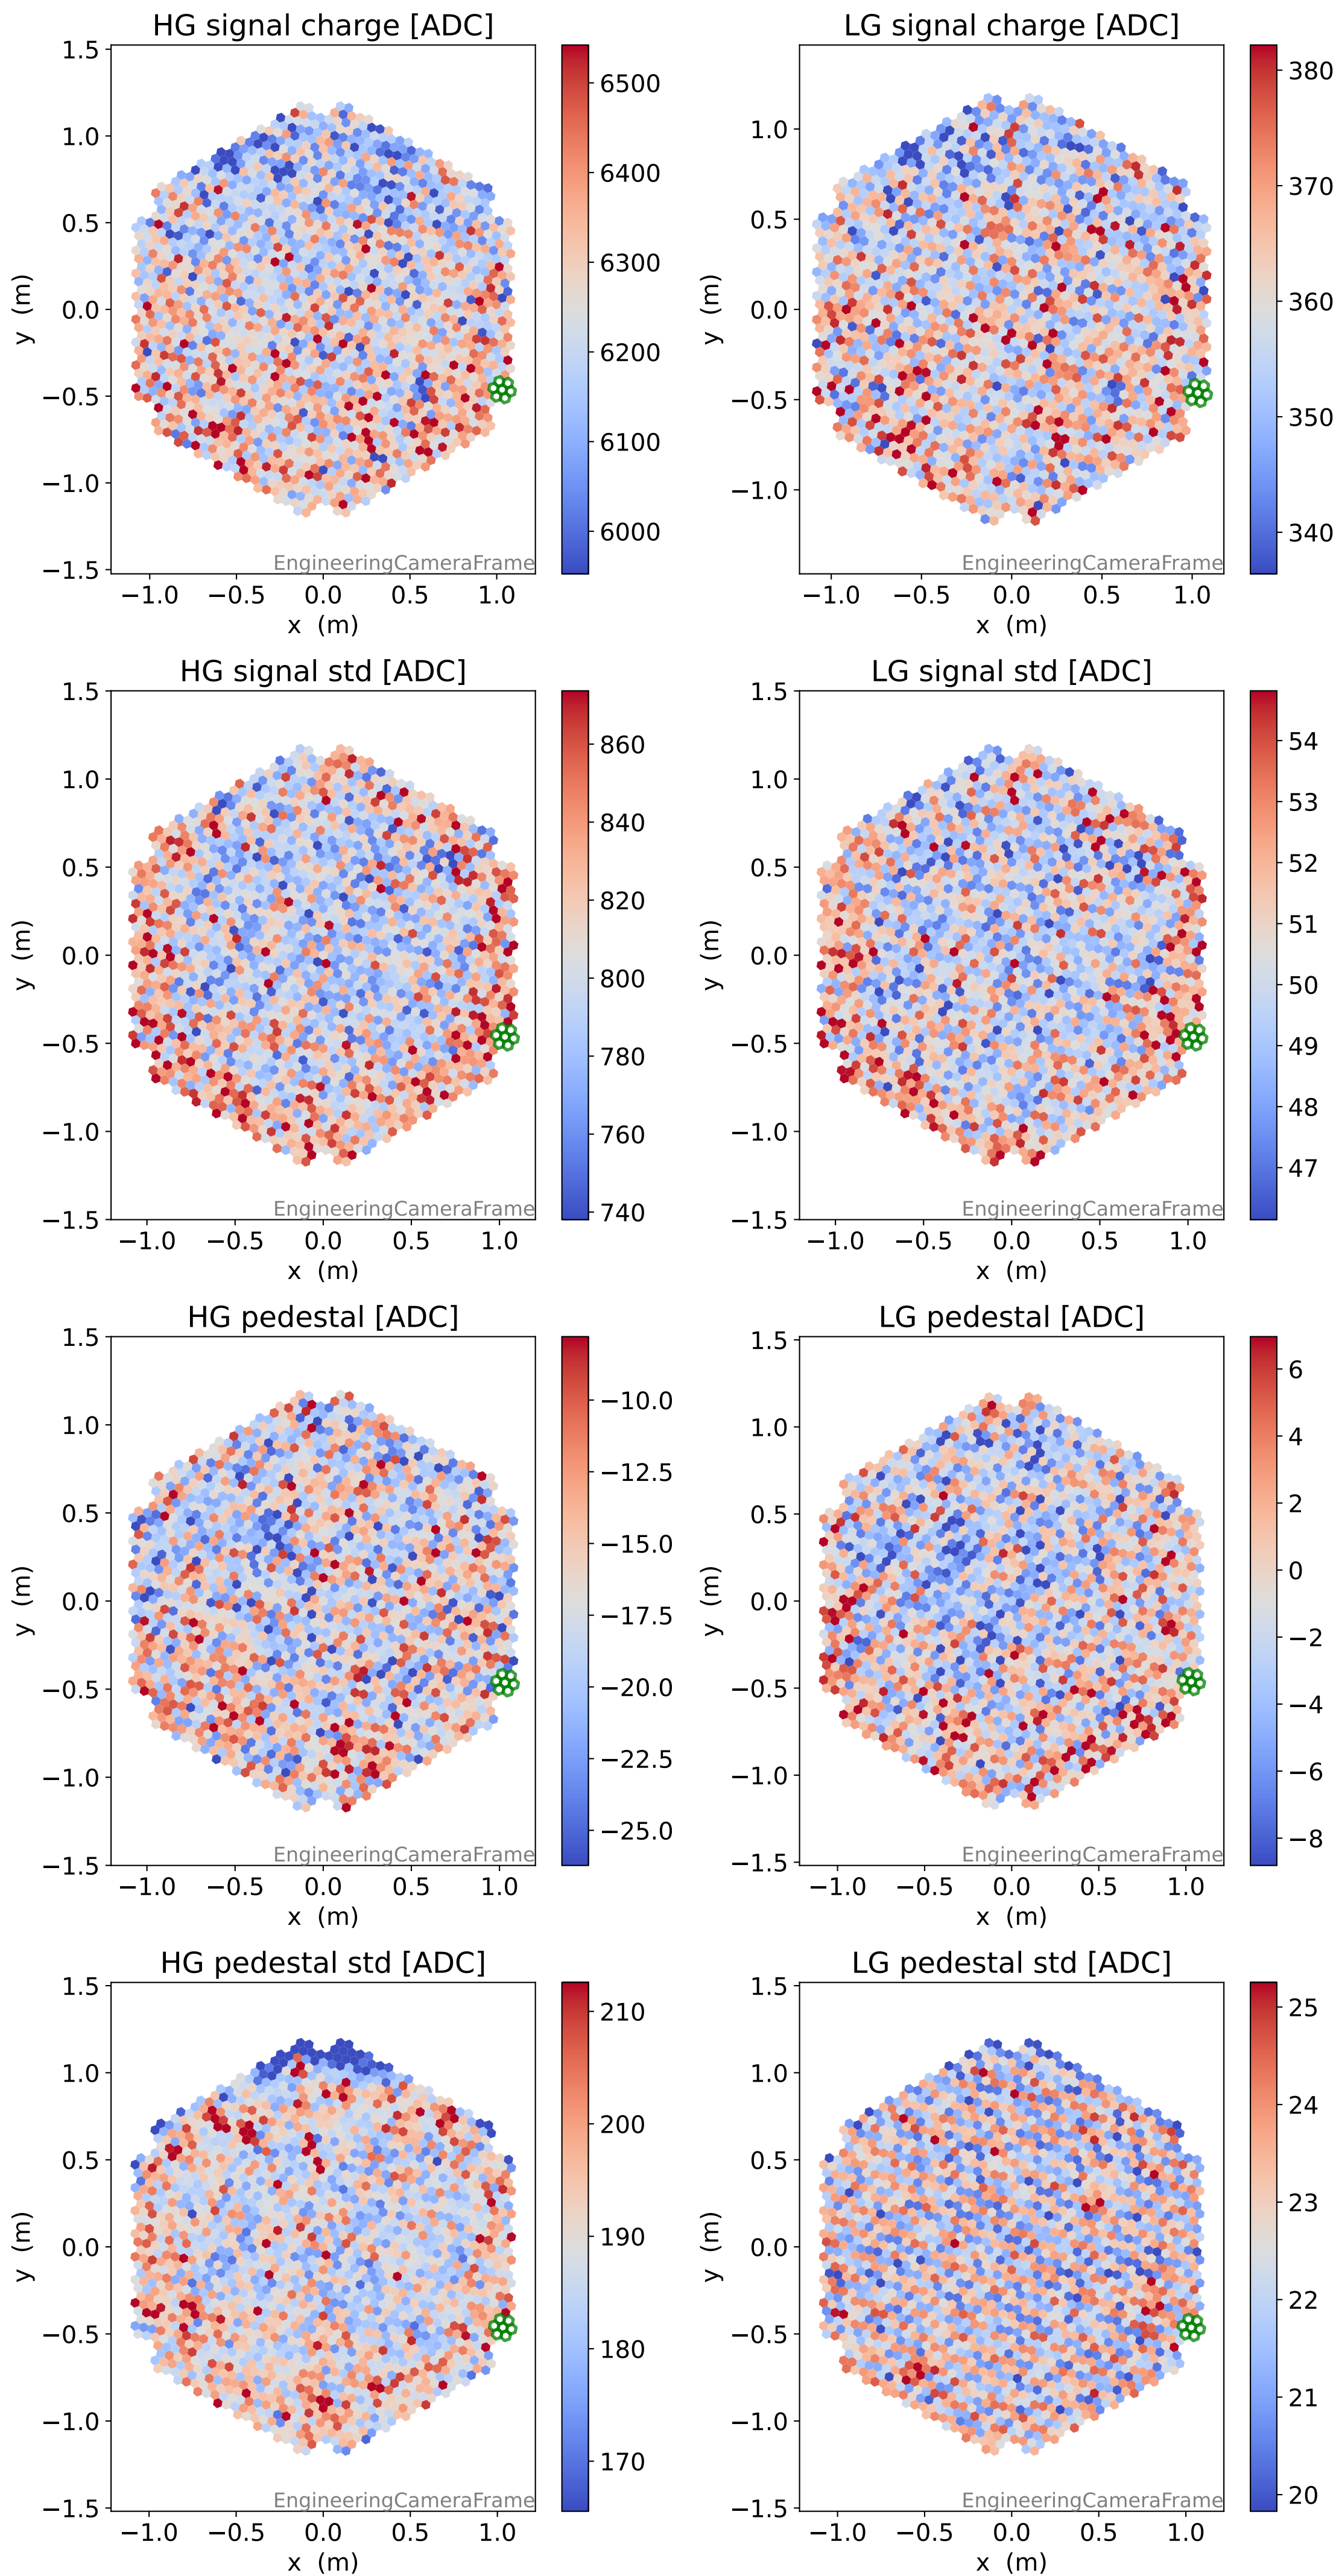

Run 21599, Cat-A calibration

Run 21599

Run 21599 channel: HG

FF sample of 10000 events

pedestal sample of 10000 events

flat-fielded gain [ADC/pe]

Run 21599 channel: LG

FF sample of 10000 events

pedestal sample of 10000 events