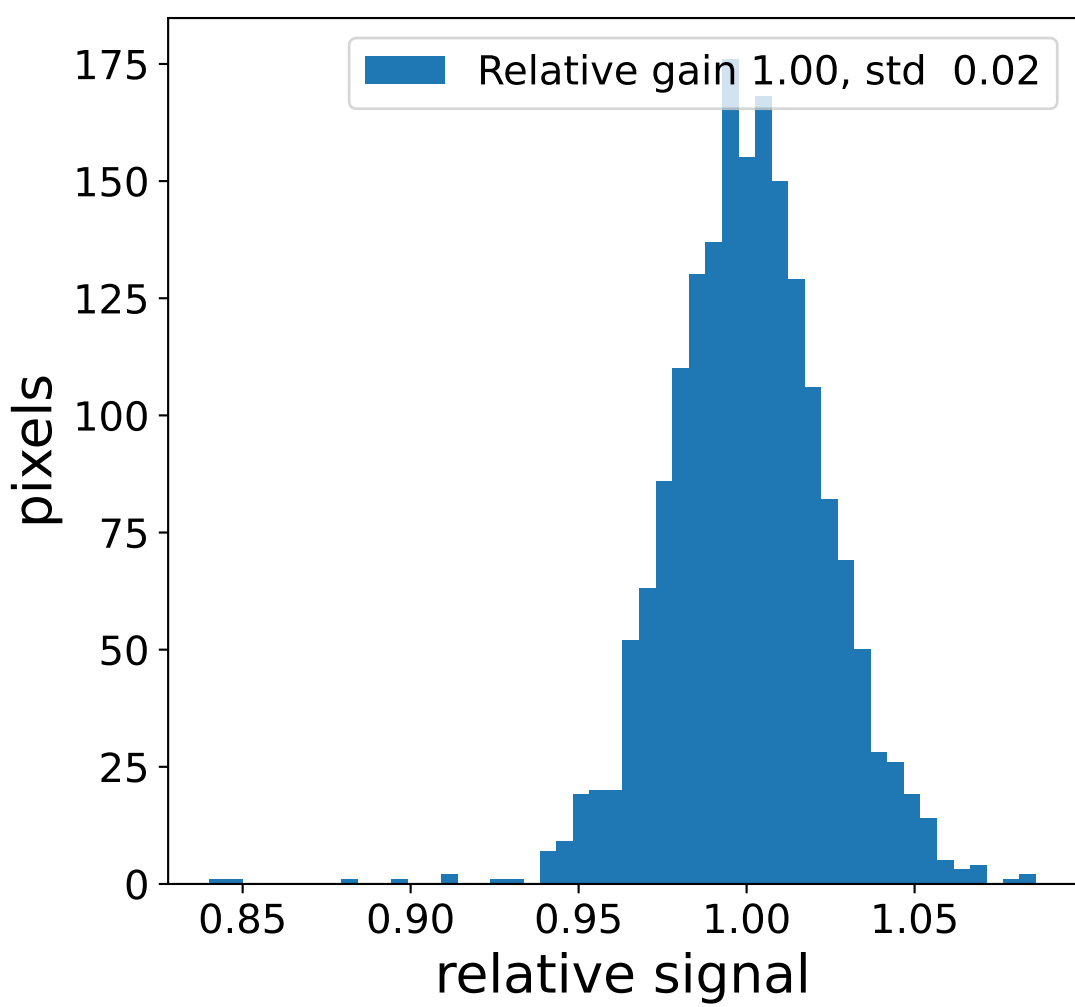

Run 21599, Cat-A calibration

Run 21599

Run 21599 channel: HG

FF sample of 10000 events

pedestal sample of 10000 events

flat-fielded gain [ADC/pe]

Run 21599 channel: LG

FF sample of 10000 events

pedestal sample of 10000 events