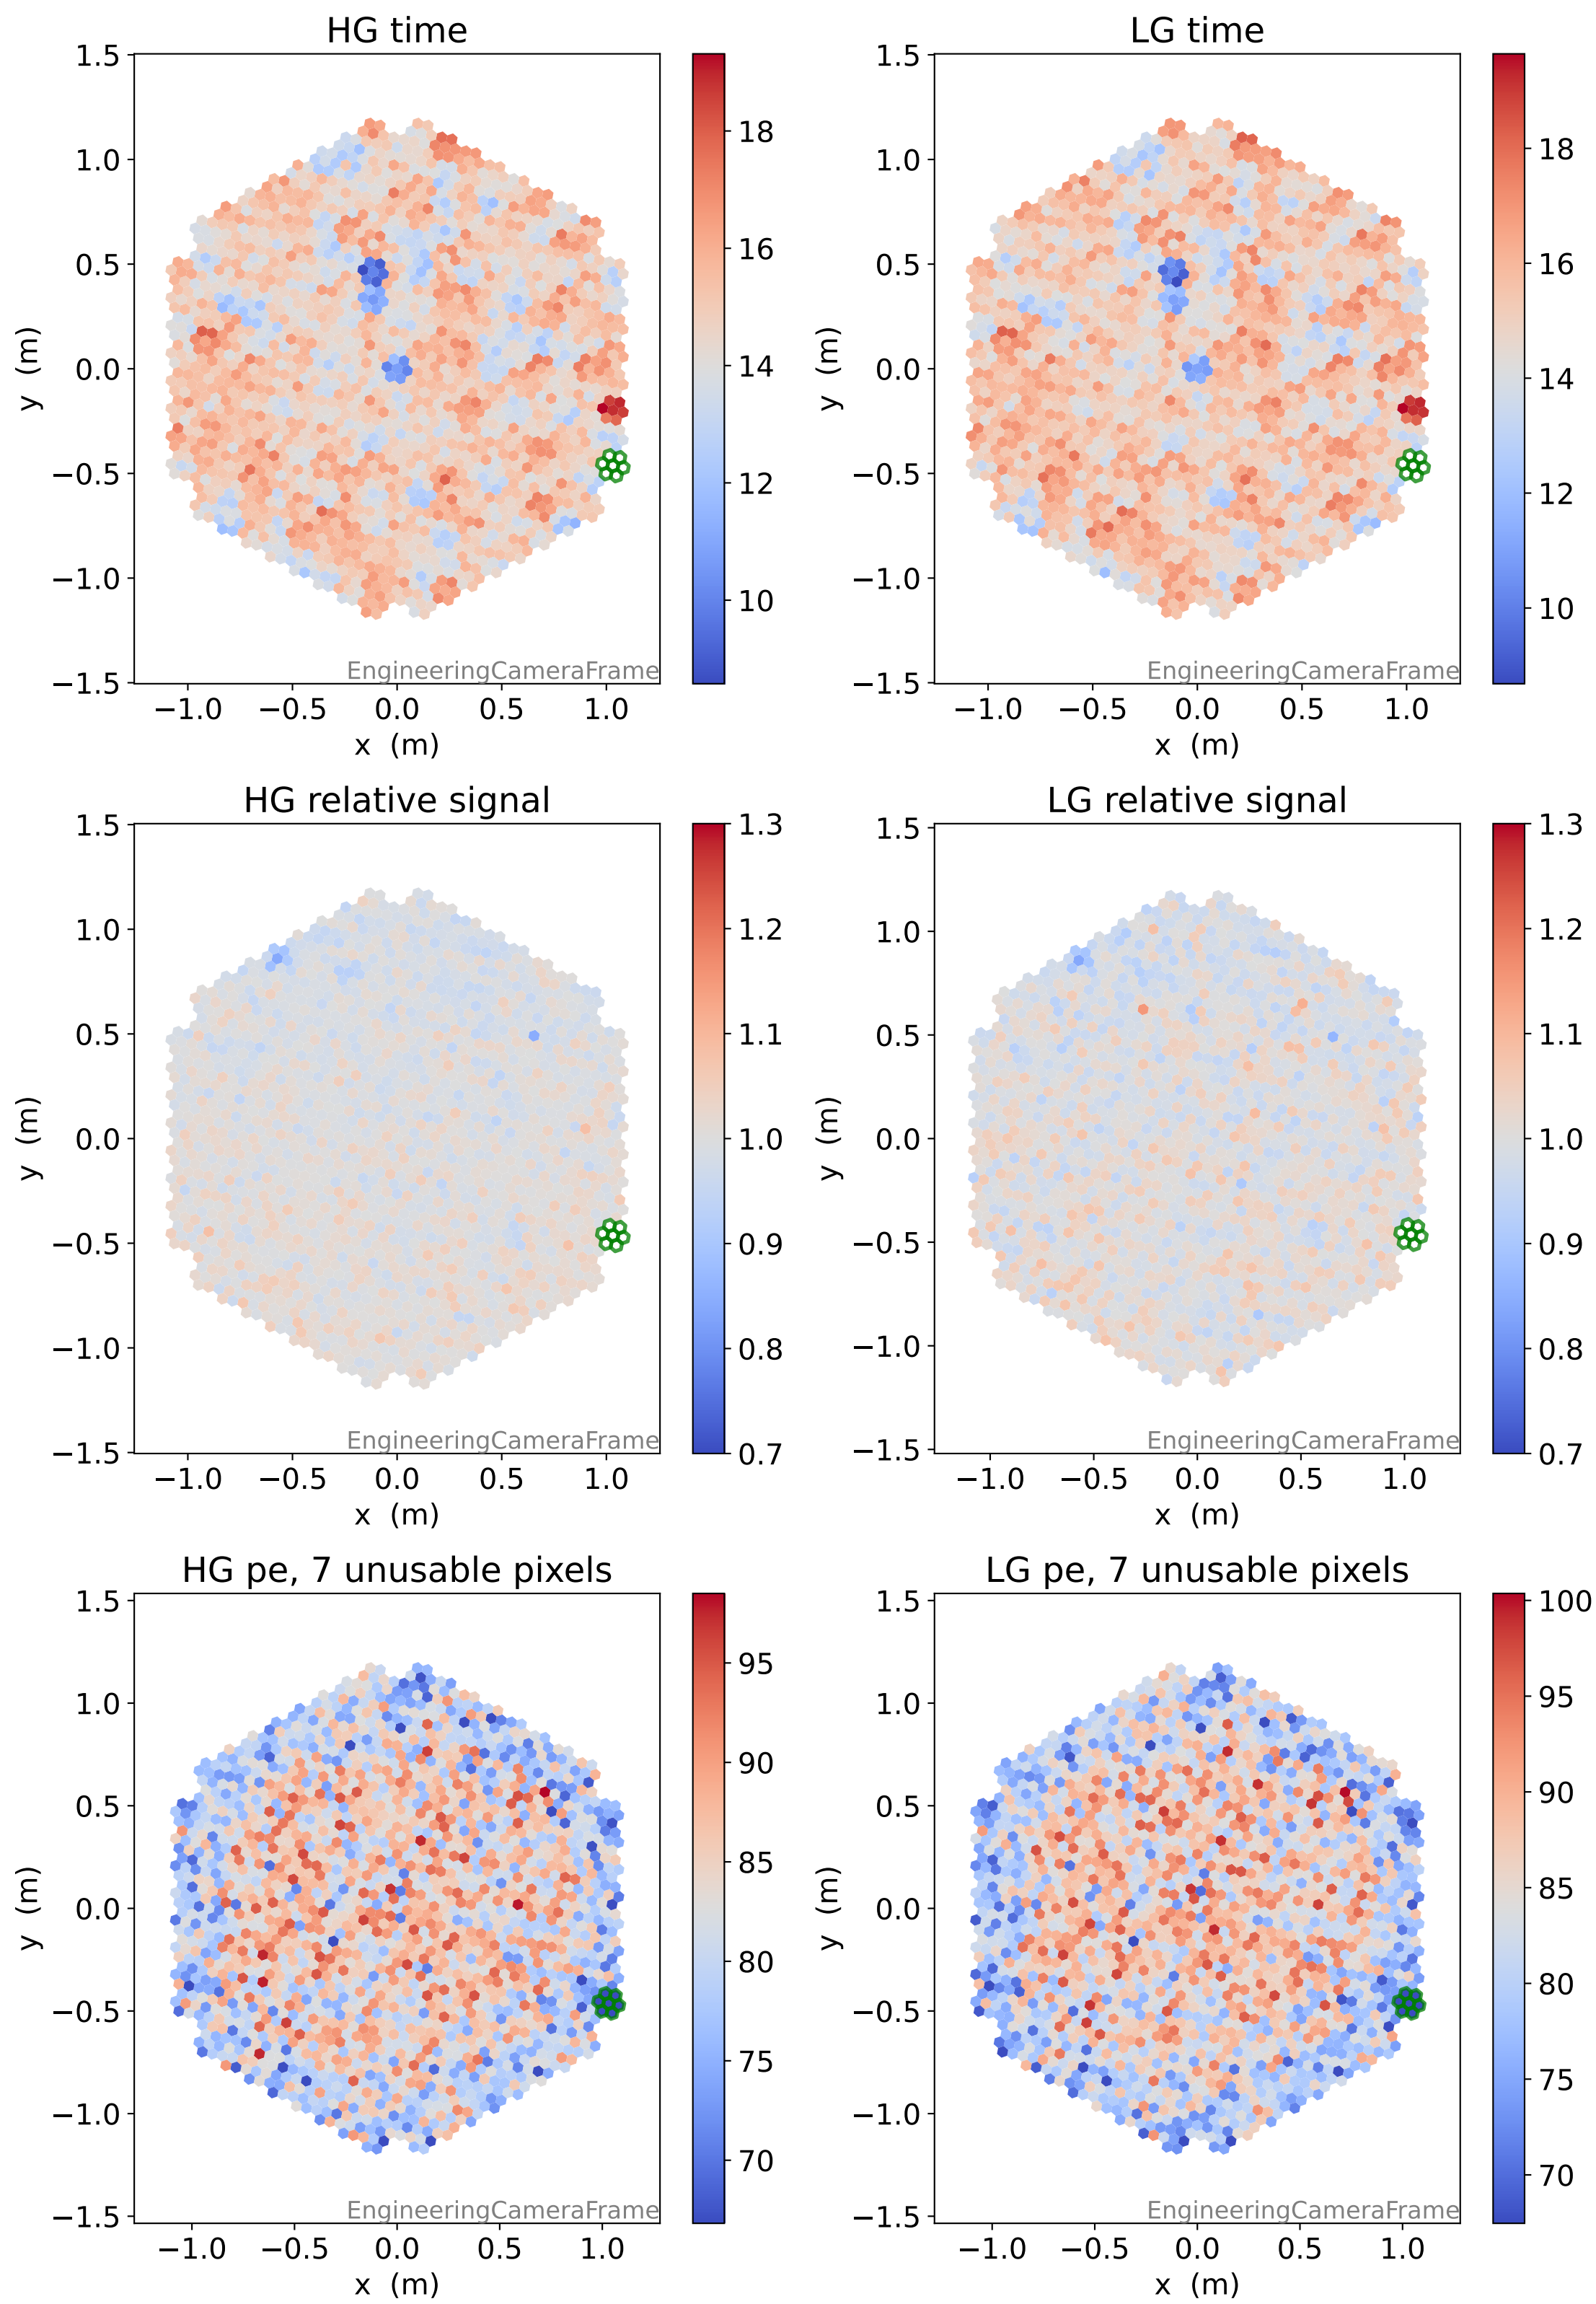

Run 21599, Cat-A calibration

Run 21599

Run 21599 channel: HG

FF sample of 10000 events

pedestal sample of 10000 events

flat-fielded gain [ADC/pe]

Run 21599 channel: LG

FF sample of 10000 events

pedestal sample of 10000 events