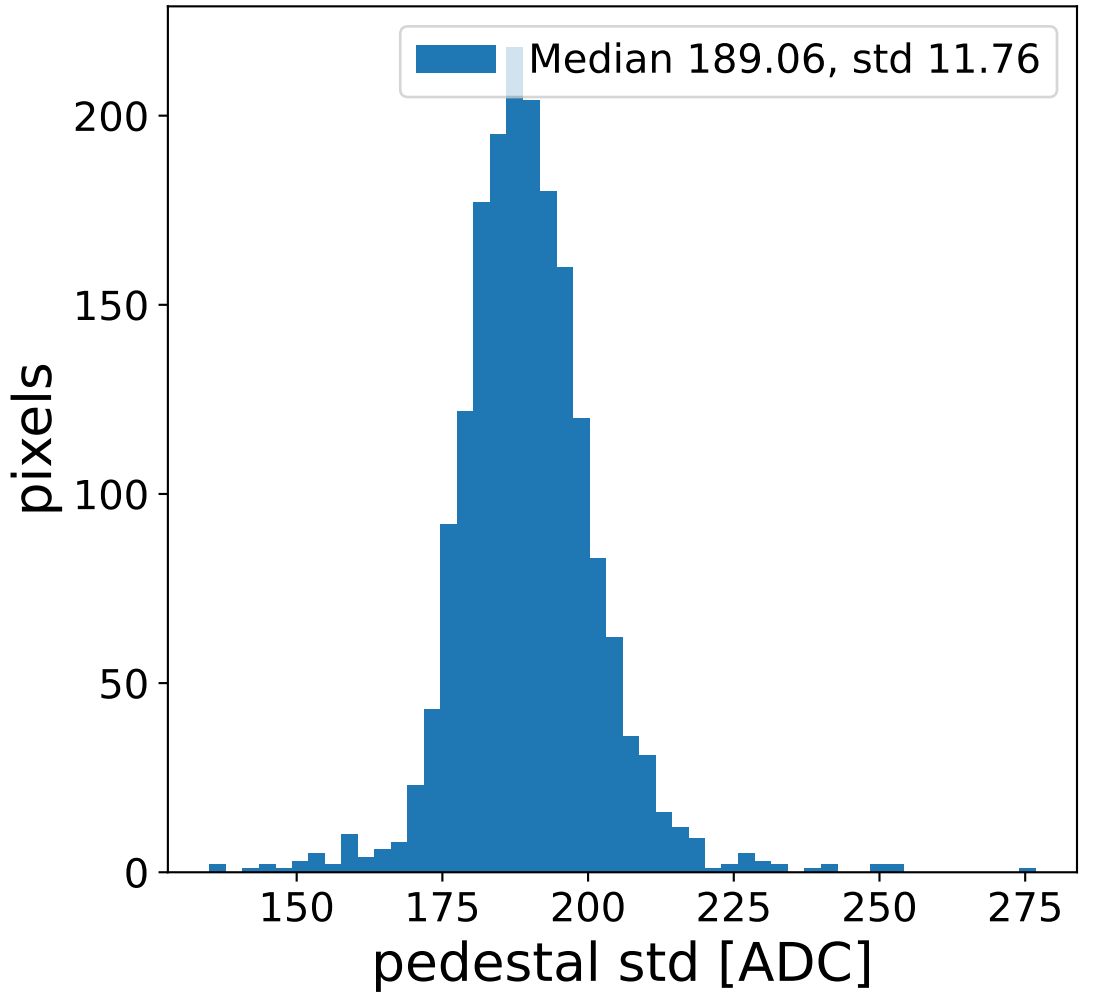

Run 21599, Cat-A calibration

Run 21599

Run 21599 channel: HG

FF sample of 10000 events

pedestal sample of 10000 events

flat-fielded gain [ADC/pe]

Run 21599 channel: LG

FF sample of 10000 events

pedestal sample of 10000 events