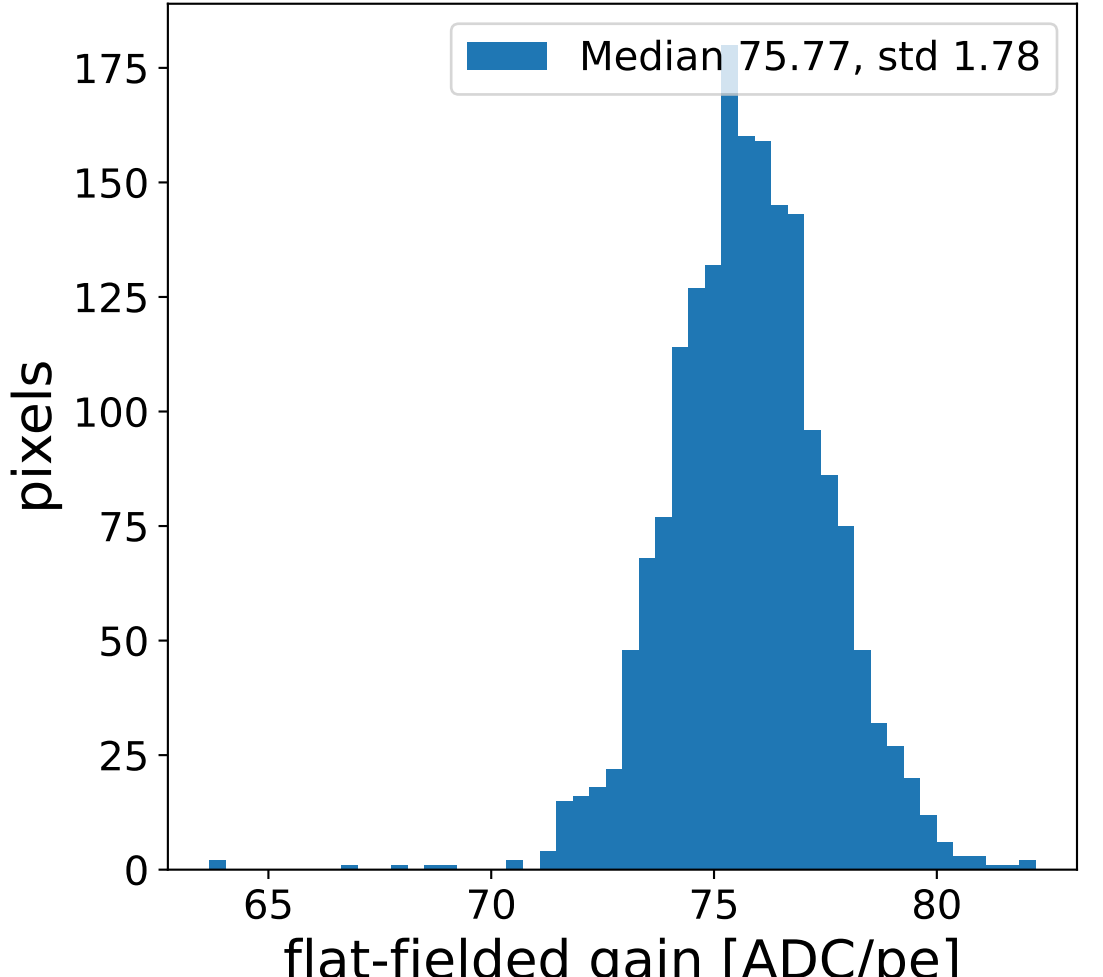

Run 21599, Cat-A calibration

Run 21599

Run 21599 channel: HG

FF sample of 10000 events

pedestal sample of 10000 events

flat-fielded gain [ADC/pe]

Run 21599 channel: LG

FF sample of 10000 events

pedestal sample of 10000 events