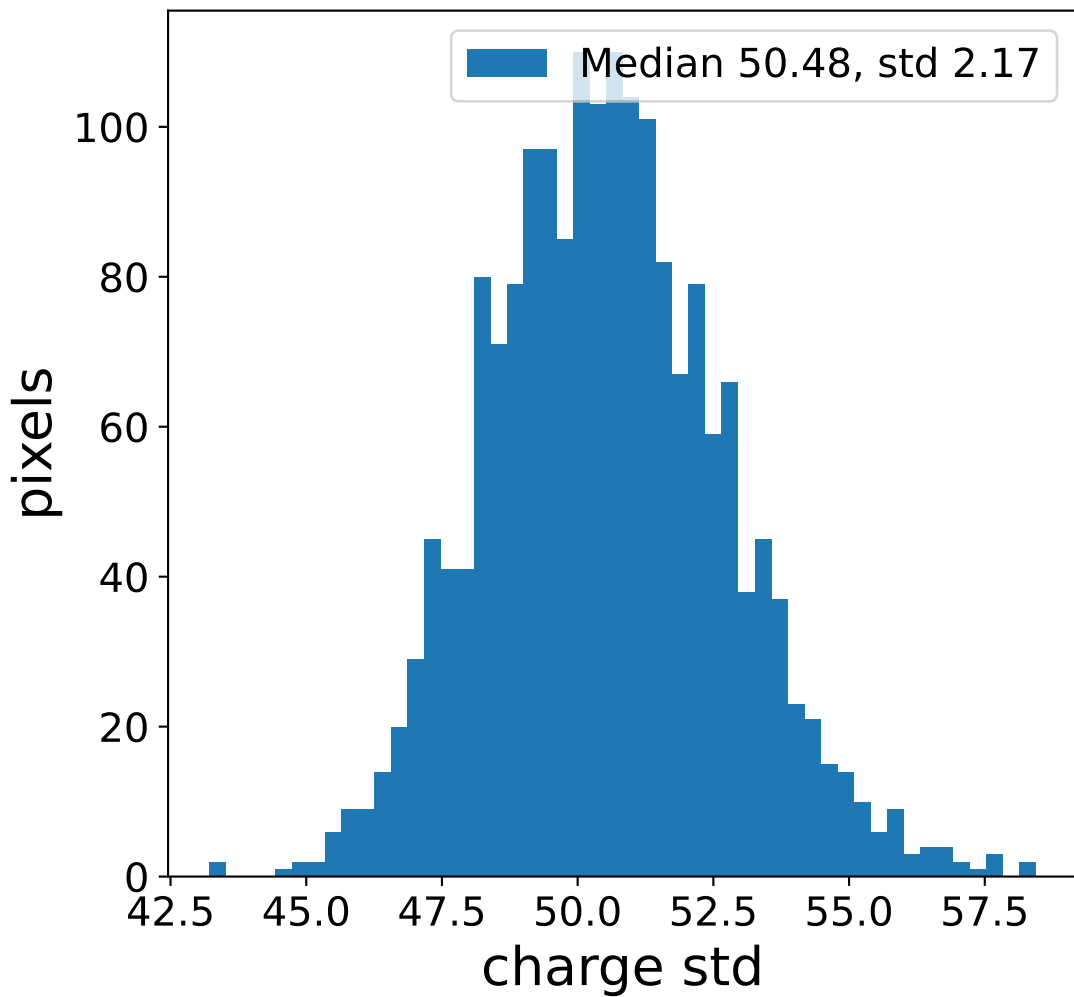

Run 21599, Cat-A calibration

Run 21599

Run 21599 channel: HG

FF sample of 10000 events

pedestal sample of 10000 events

flat-fielded gain [ADC/pe]

Run 21599 channel: LG

FF sample of 10000 events

pedestal sample of 10000 events