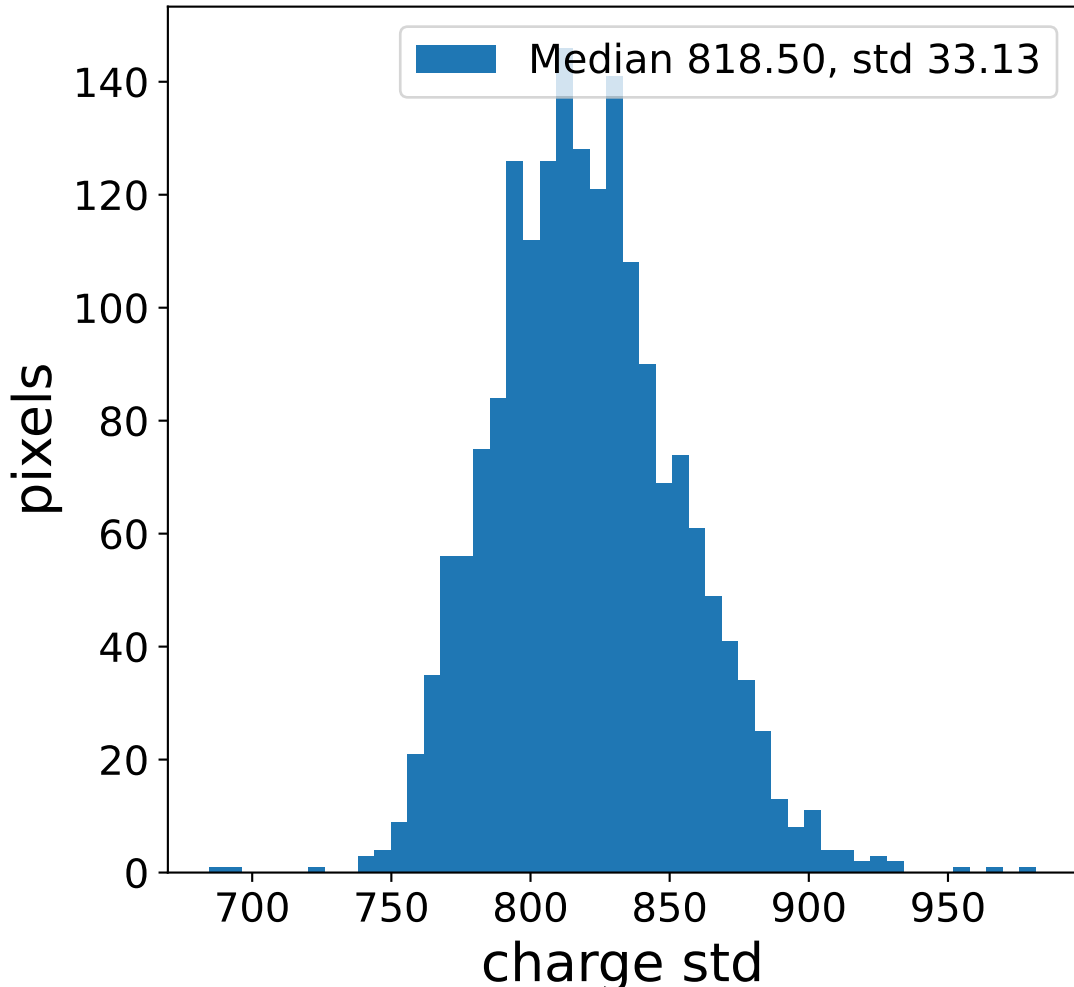

Run 21527, Cat-A calibration

Run 21527

Run 21527 channel: HG

FF sample of 10000 events

pedestal sample of 10000 events

flat-fielded gain [ADC/pe]

Run 21527 channel: LG

FF sample of 10000 events

pedestal sample of 10000 events