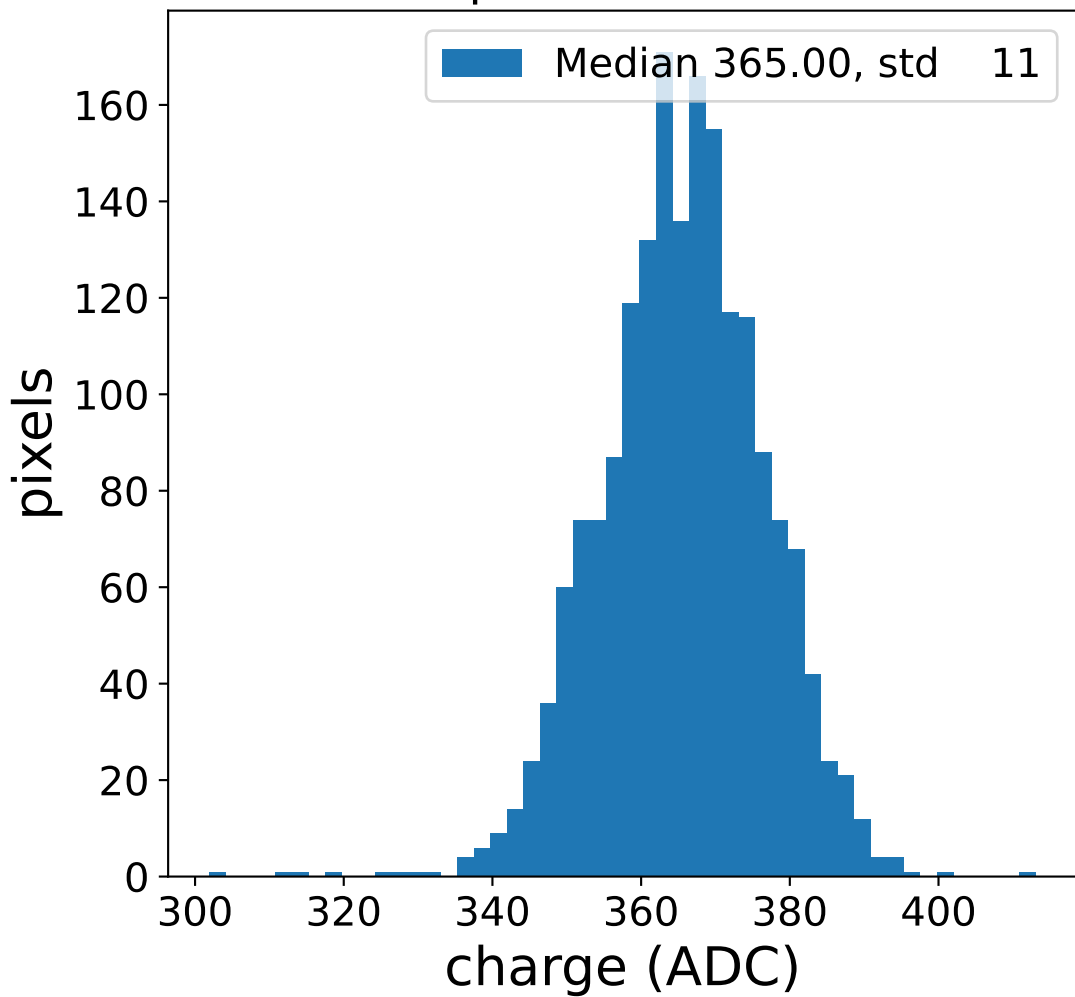

Run 21527, Cat-A calibration

Run 21527

Run 21527 channel: HG

FF sample of 10000 events

pedestal sample of 10000 events

flat-fielded gain [ADC/pe]

Run 21527 channel: LG

FF sample of 10000 events

pedestal sample of 10000 events