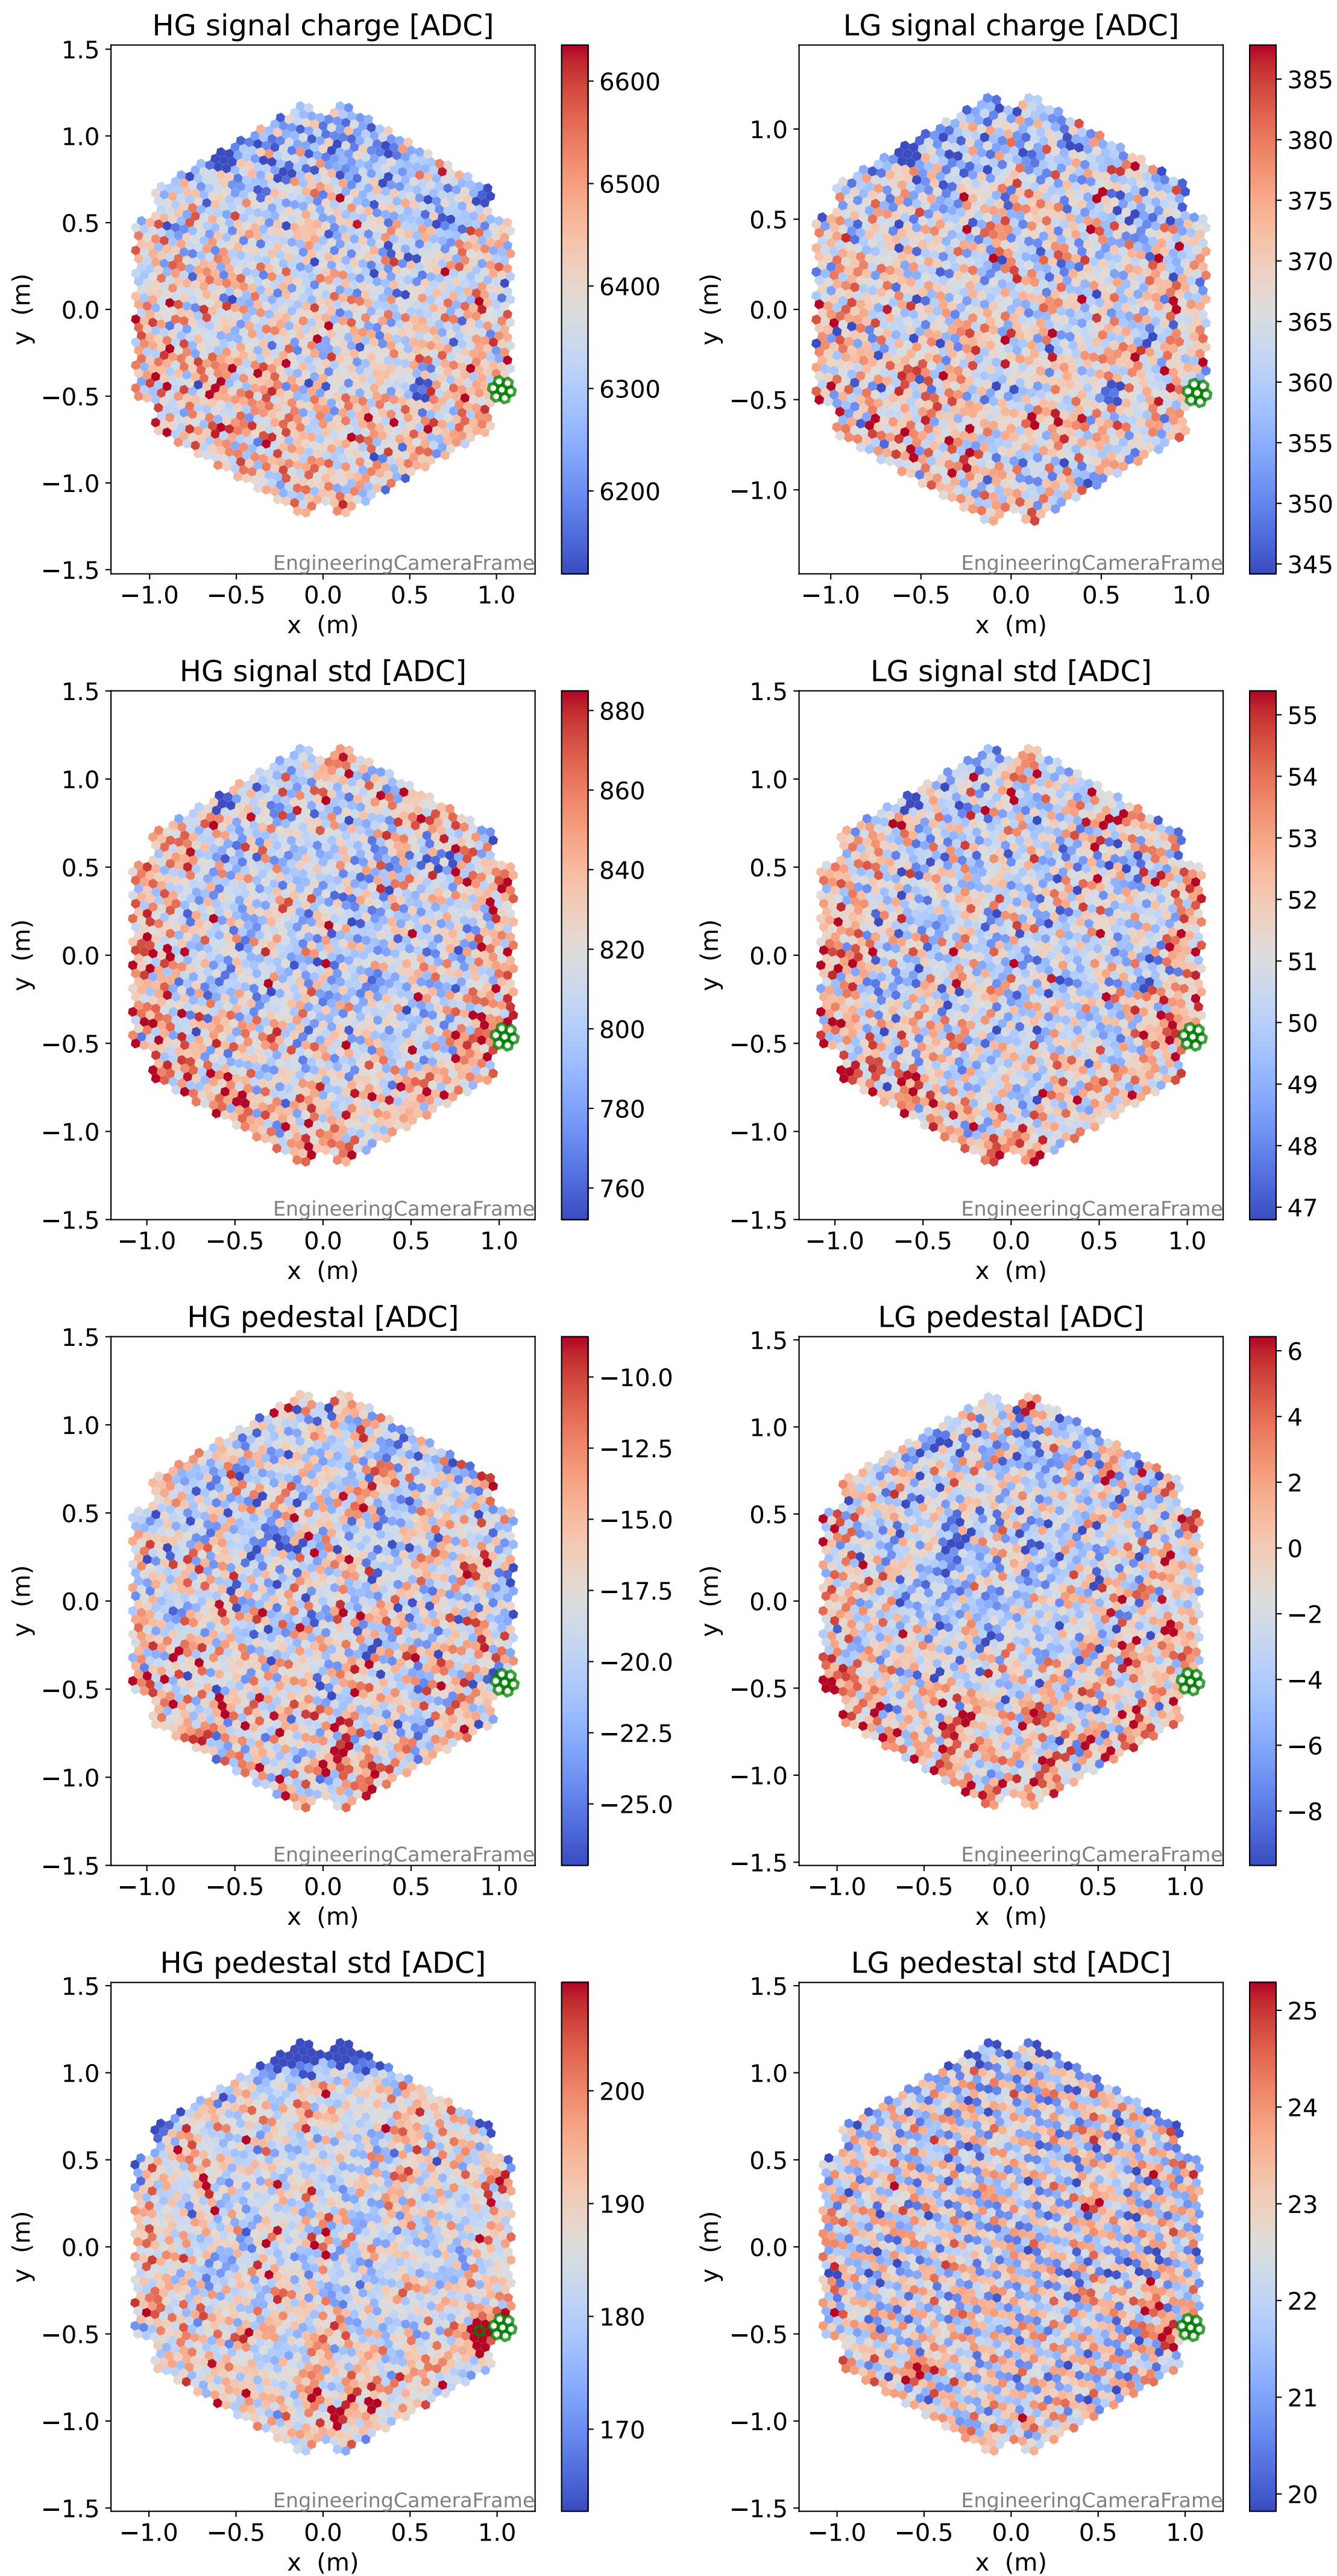

Run 21527, Cat-A calibration

Run 21527

Run 21527 channel: HG

FF sample of 10000 events

pedestal sample of 10000 events

flat-fielded gain [ADC/pe]

Run 21527 channel: LG

FF sample of 10000 events

pedestal sample of 10000 events