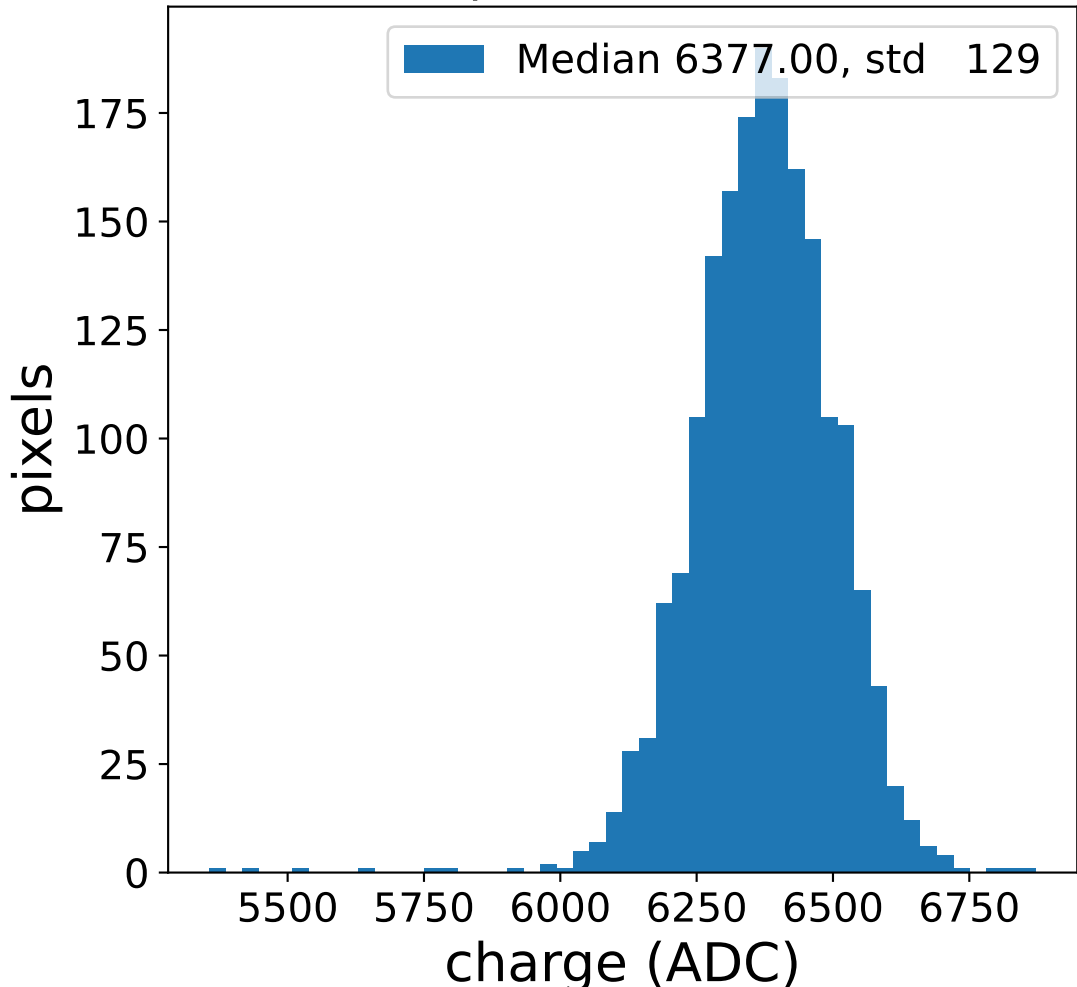

Run 21527, Cat-A calibration

Run 21527

Run 21527 channel: HG

FF sample of 10000 events

pedestal sample of 10000 events

flat-fielded gain [ADC/pe]

Run 21527 channel: LG

FF sample of 10000 events

pedestal sample of 10000 events