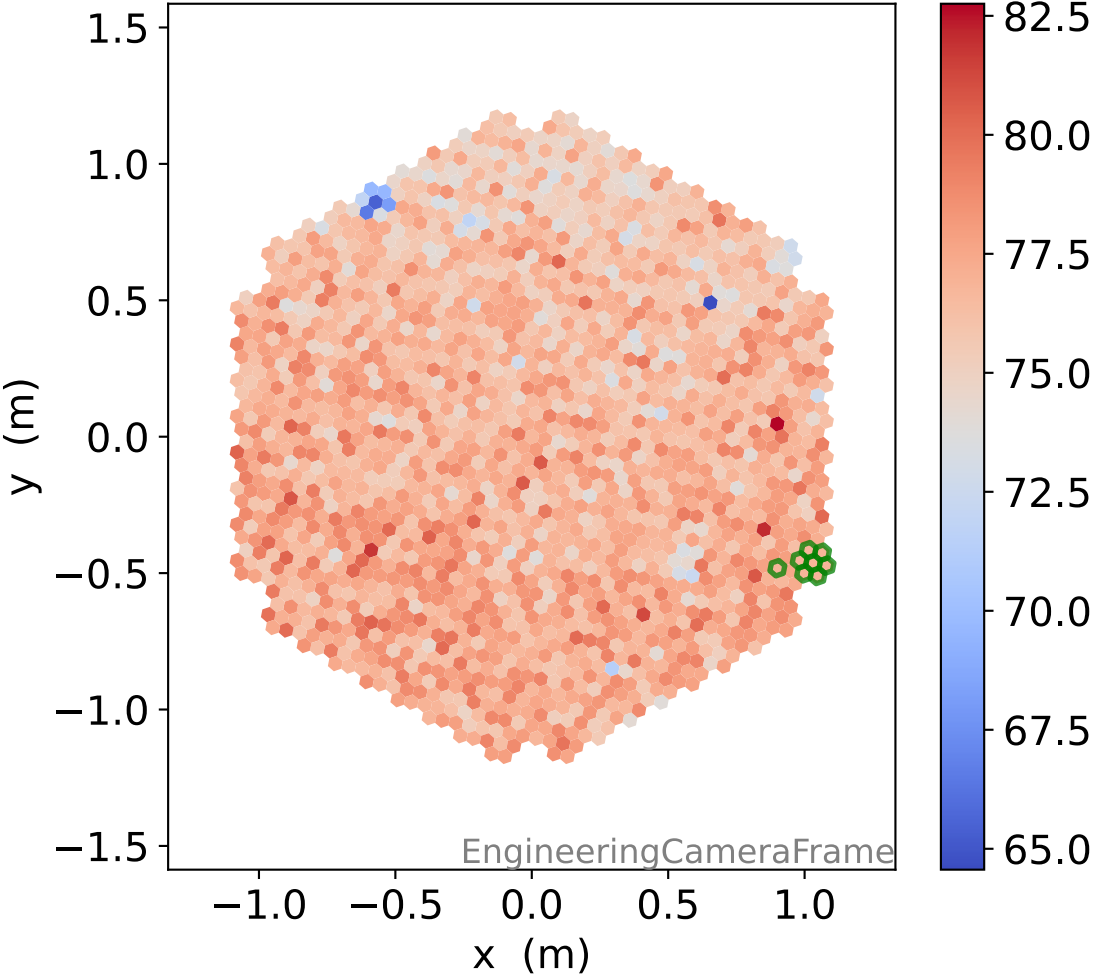

Run 21527, Cat-A calibration

Run 21527

Run 21527 channel: HG

FF sample of 10000 events

pedestal sample of 10000 events

flat-fielded gain [ADC/pe]

Run 21527 channel: LG

FF sample of 10000 events

pedestal sample of 10000 events