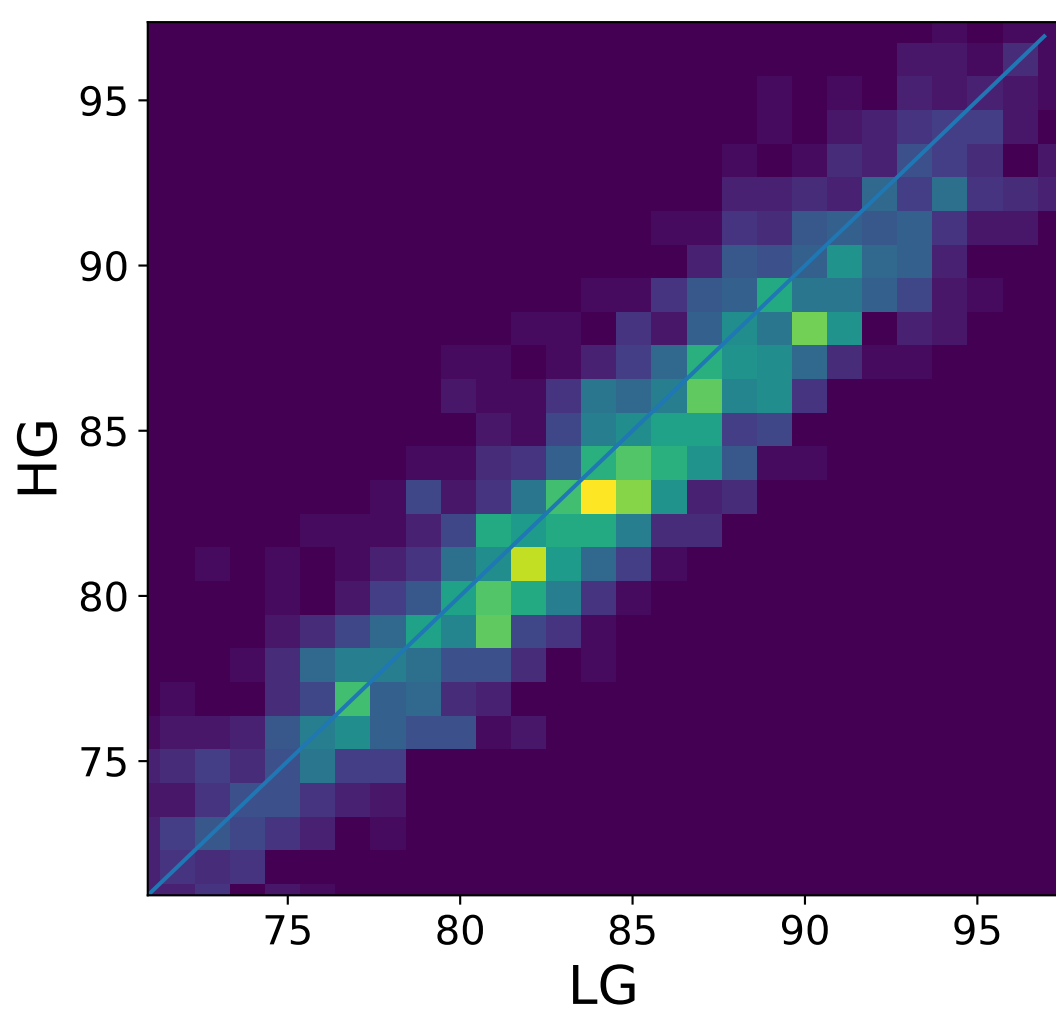

Run 21527, Cat-A calibration

Run 21527

Run 21527 channel: HG

FF sample of 10000 events

pedestal sample of 10000 events

flat-fielded gain [ADC/pe]

Run 21527 channel: LG

FF sample of 10000 events

pedestal sample of 10000 events