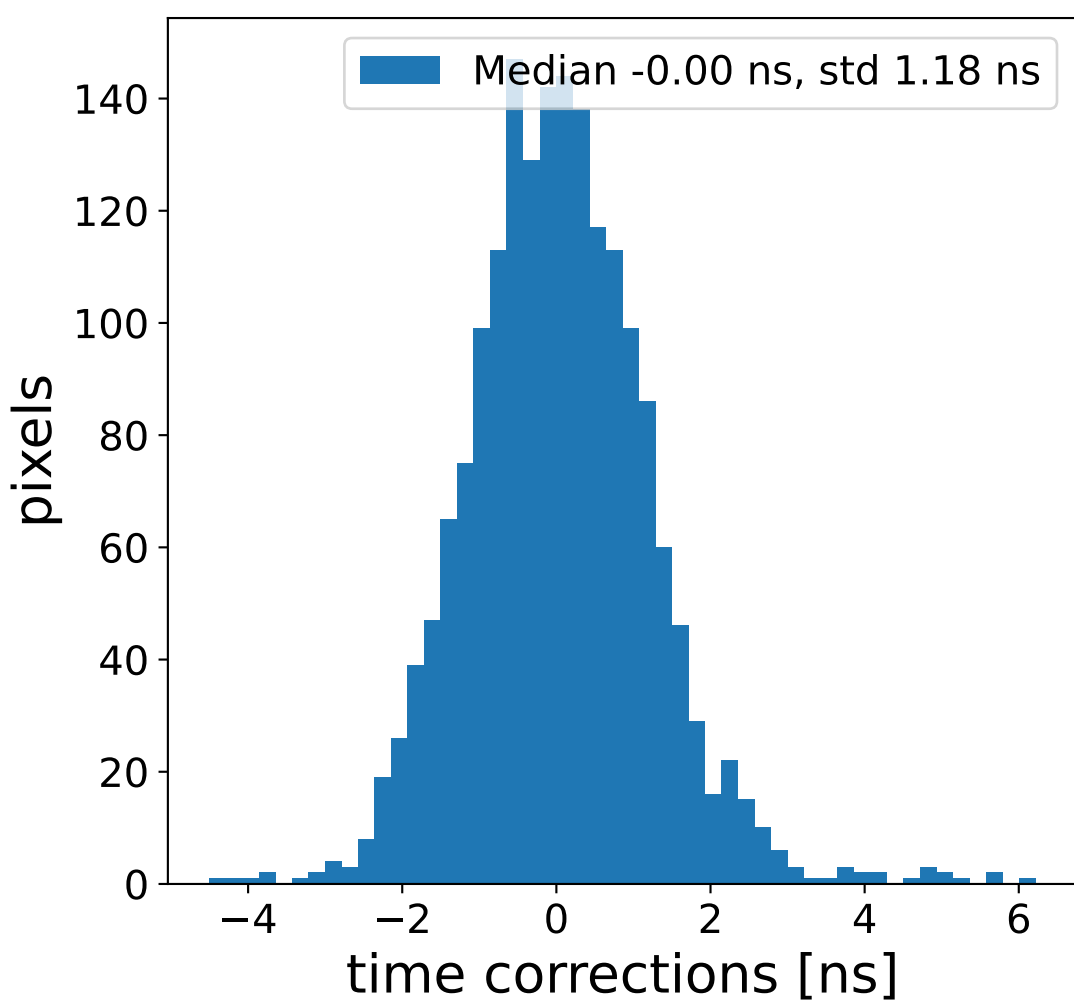

Run 21527, Cat-A calibration

Run 21527

Run 21527 channel: HG

FF sample of 10000 events

pedestal sample of 10000 events

flat-fielded gain [ADC/pe]

Run 21527 channel: LG

FF sample of 10000 events

pedestal sample of 10000 events