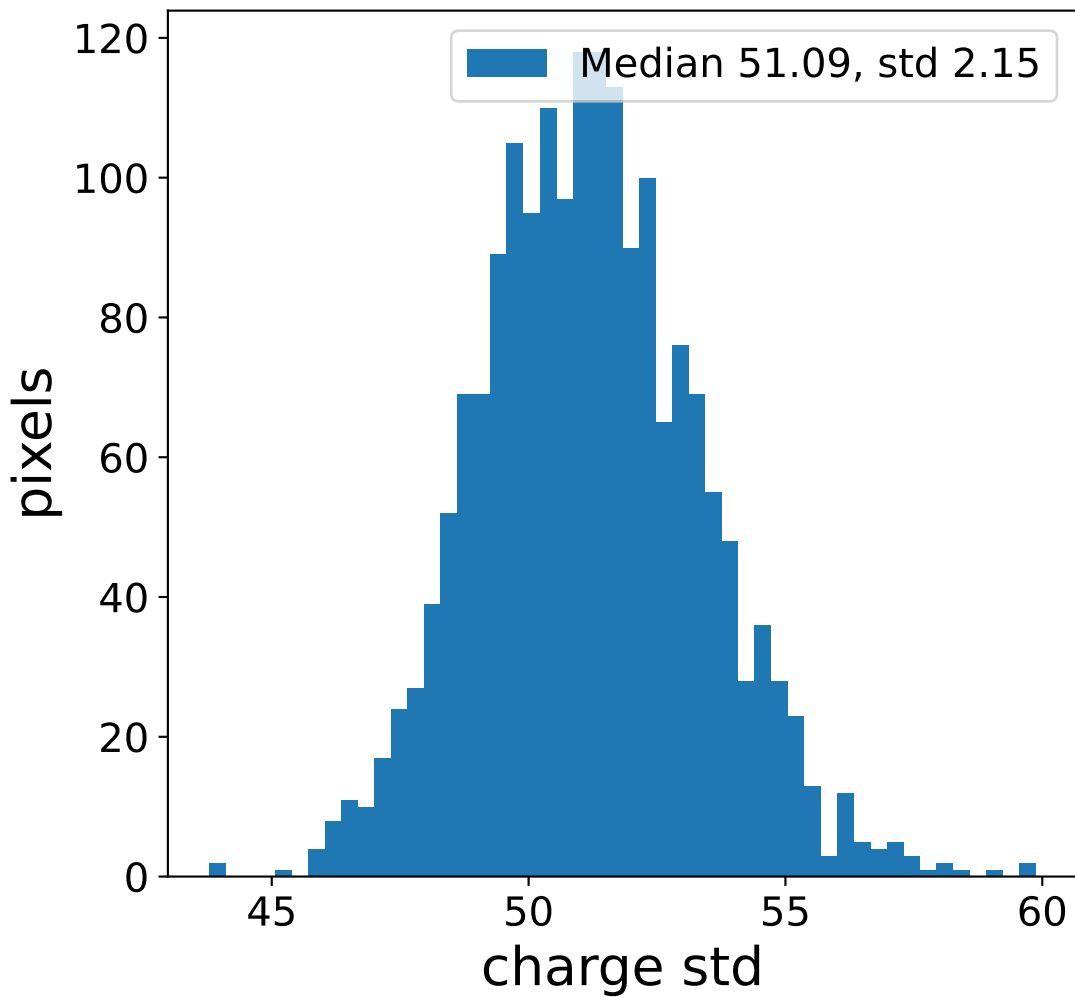

Run 21527, Cat-A calibration

Run 21527

Run 21527 channel: HG

FF sample of 10000 events

pedestal sample of 10000 events

flat-fielded gain [ADC/pe]

Run 21527 channel: LG

FF sample of 10000 events

pedestal sample of 10000 events