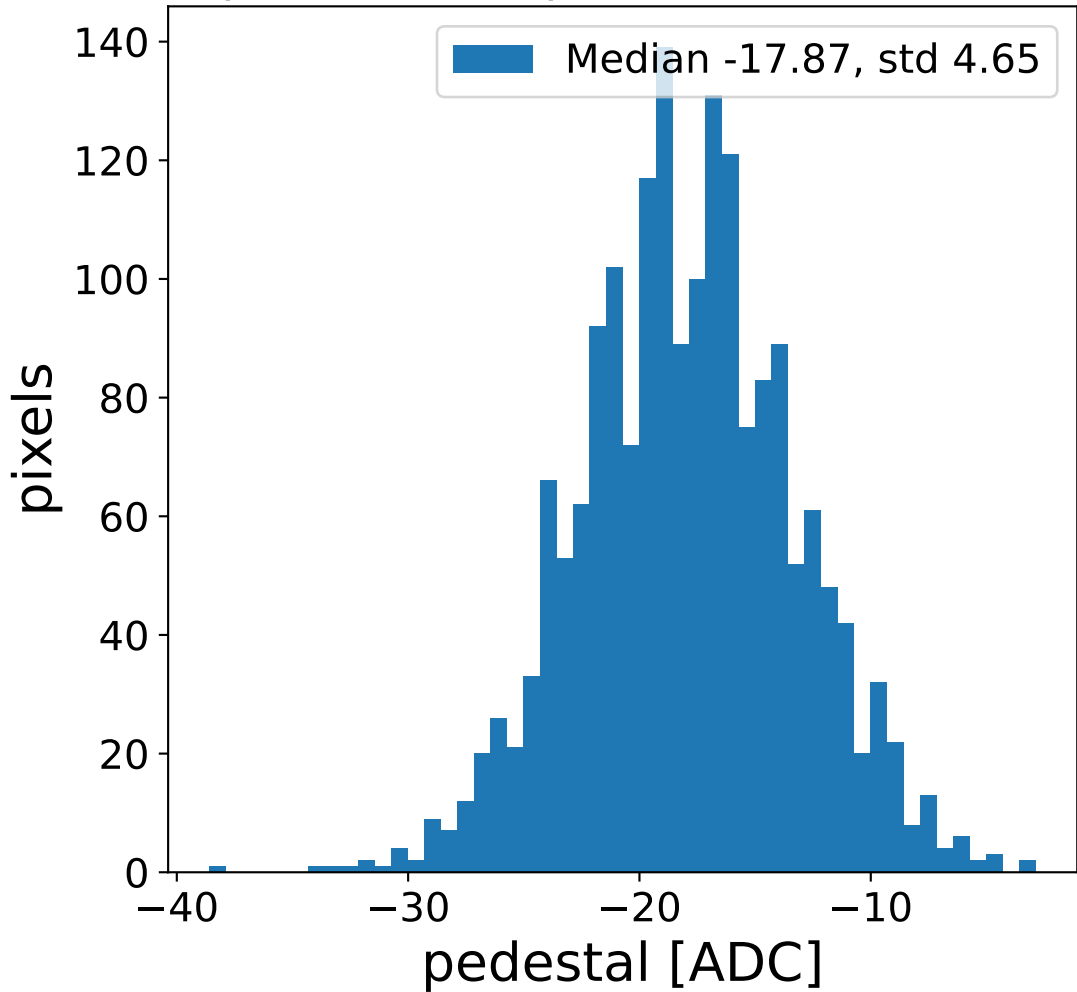

Run 21527, Cat-A calibration

Run 21527

Run 21527 channel: HG

FF sample of 10000 events

pedestal sample of 10000 events

flat-fielded gain [ADC/pe]

Run 21527 channel: LG

FF sample of 10000 events

pedestal sample of 10000 events