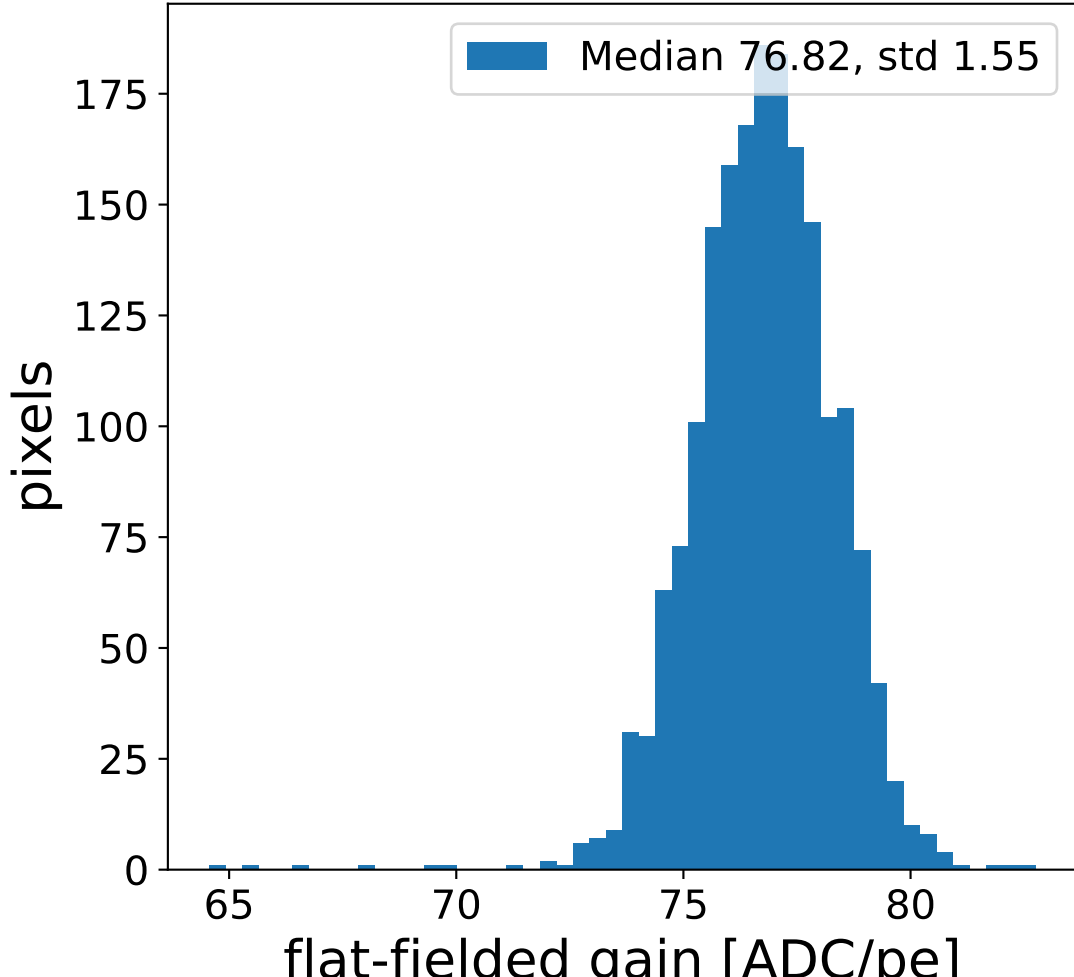

Run 21527, Cat-A calibration

Run 21527

Run 21527 channel: HG

FF sample of 10000 events

pedestal sample of 10000 events

flat-fielded gain [ADC/pe]

Run 21527 channel: LG

FF sample of 10000 events

pedestal sample of 10000 events