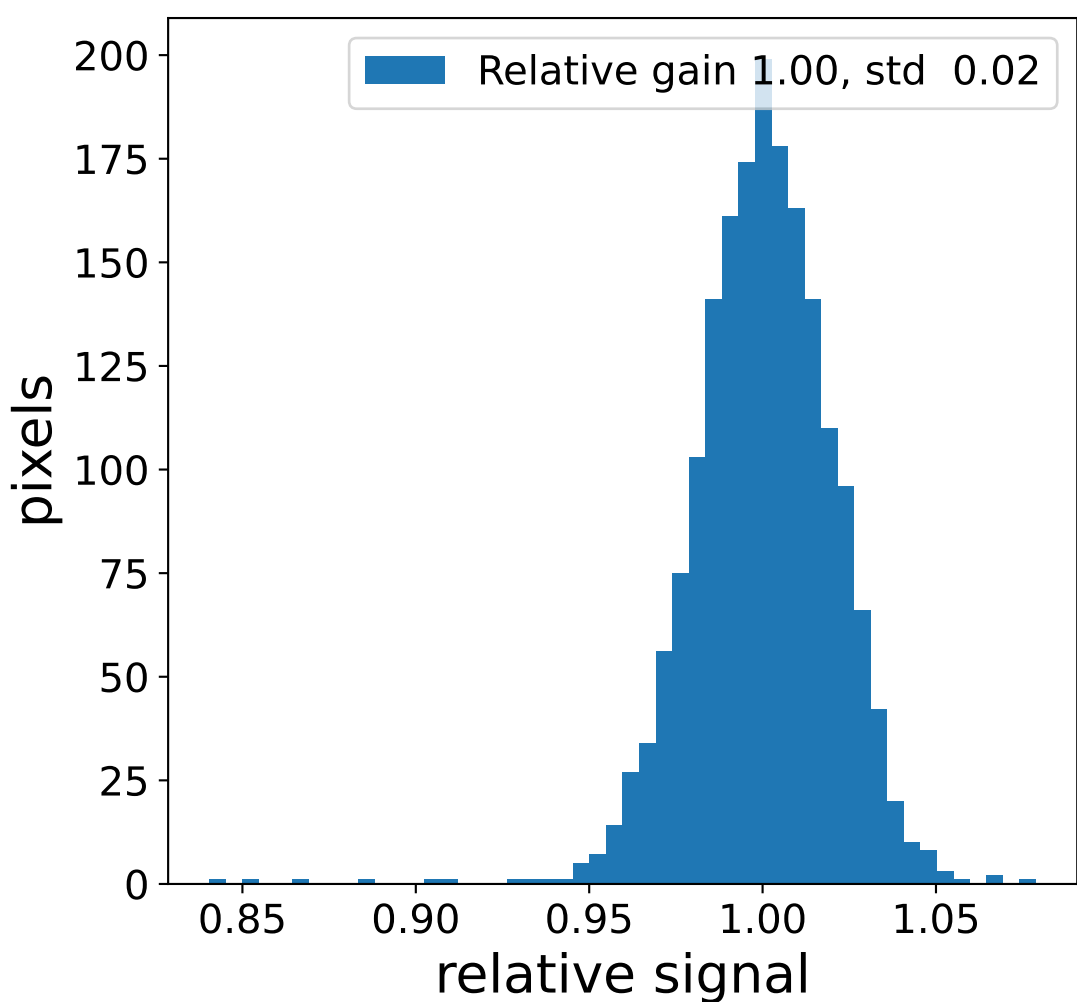

Run 21527, Cat-A calibration

Run 21527

Run 21527 channel: HG

FF sample of 10000 events

pedestal sample of 10000 events

flat-fielded gain [ADC/pe]

Run 21527 channel: LG

FF sample of 10000 events

pedestal sample of 10000 events