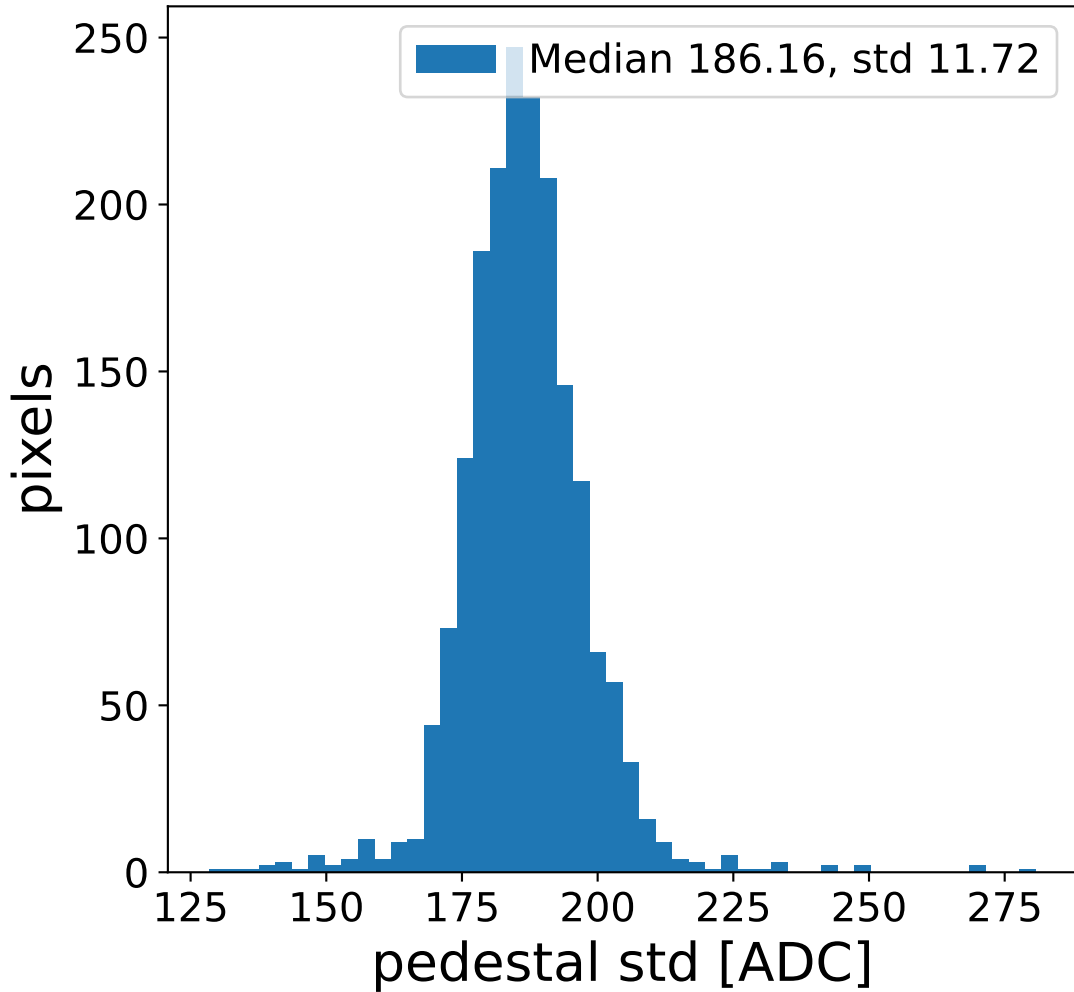

Run 21527, Cat-A calibration

Run 21527

Run 21527 channel: HG

FF sample of 10000 events

pedestal sample of 10000 events

flat-fielded gain [ADC/pe]

Run 21527 channel: LG

FF sample of 10000 events

pedestal sample of 10000 events