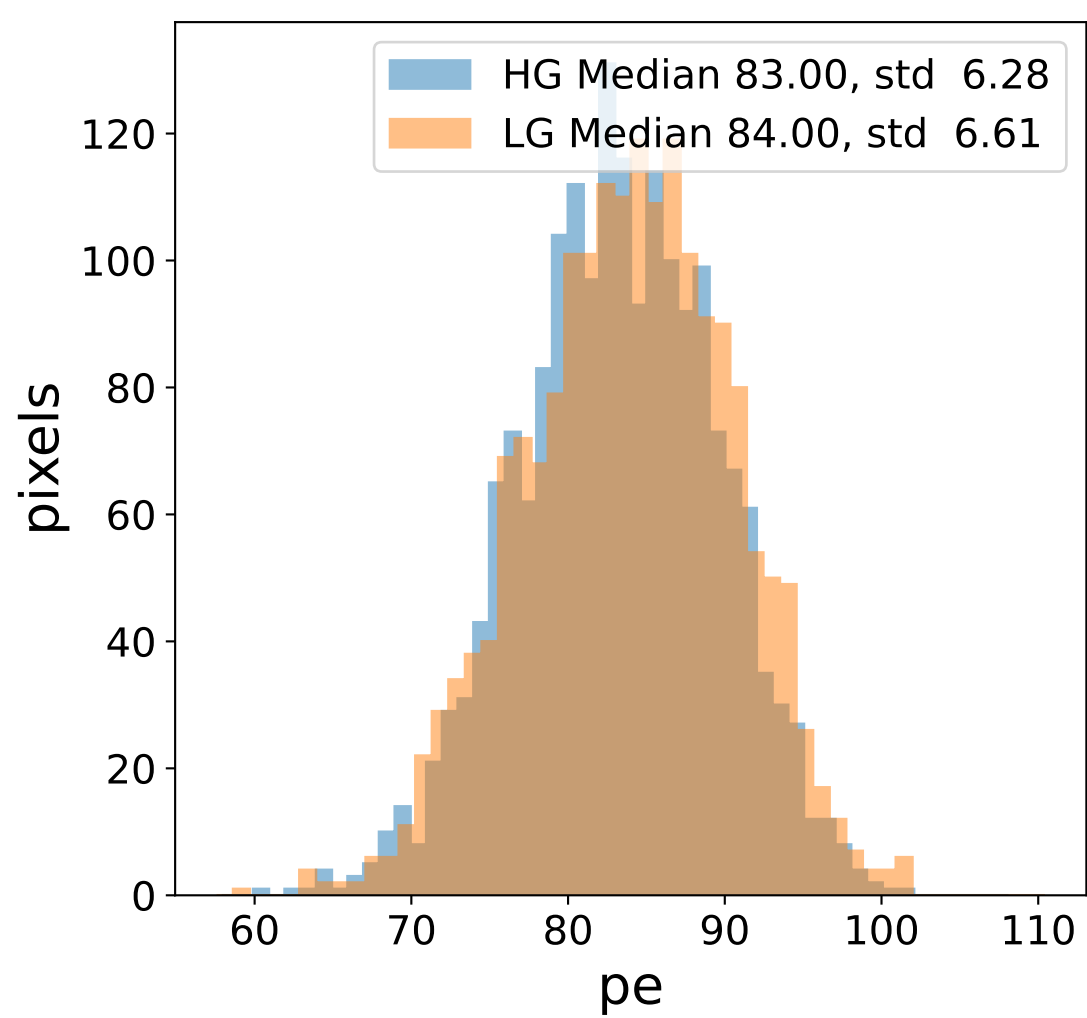

Run 21527, Cat-A calibration

Run 21527

Run 21527 channel: HG

FF sample of 10000 events

pedestal sample of 10000 events

flat-fielded gain [ADC/pe]

Run 21527 channel: LG

FF sample of 10000 events

pedestal sample of 10000 events