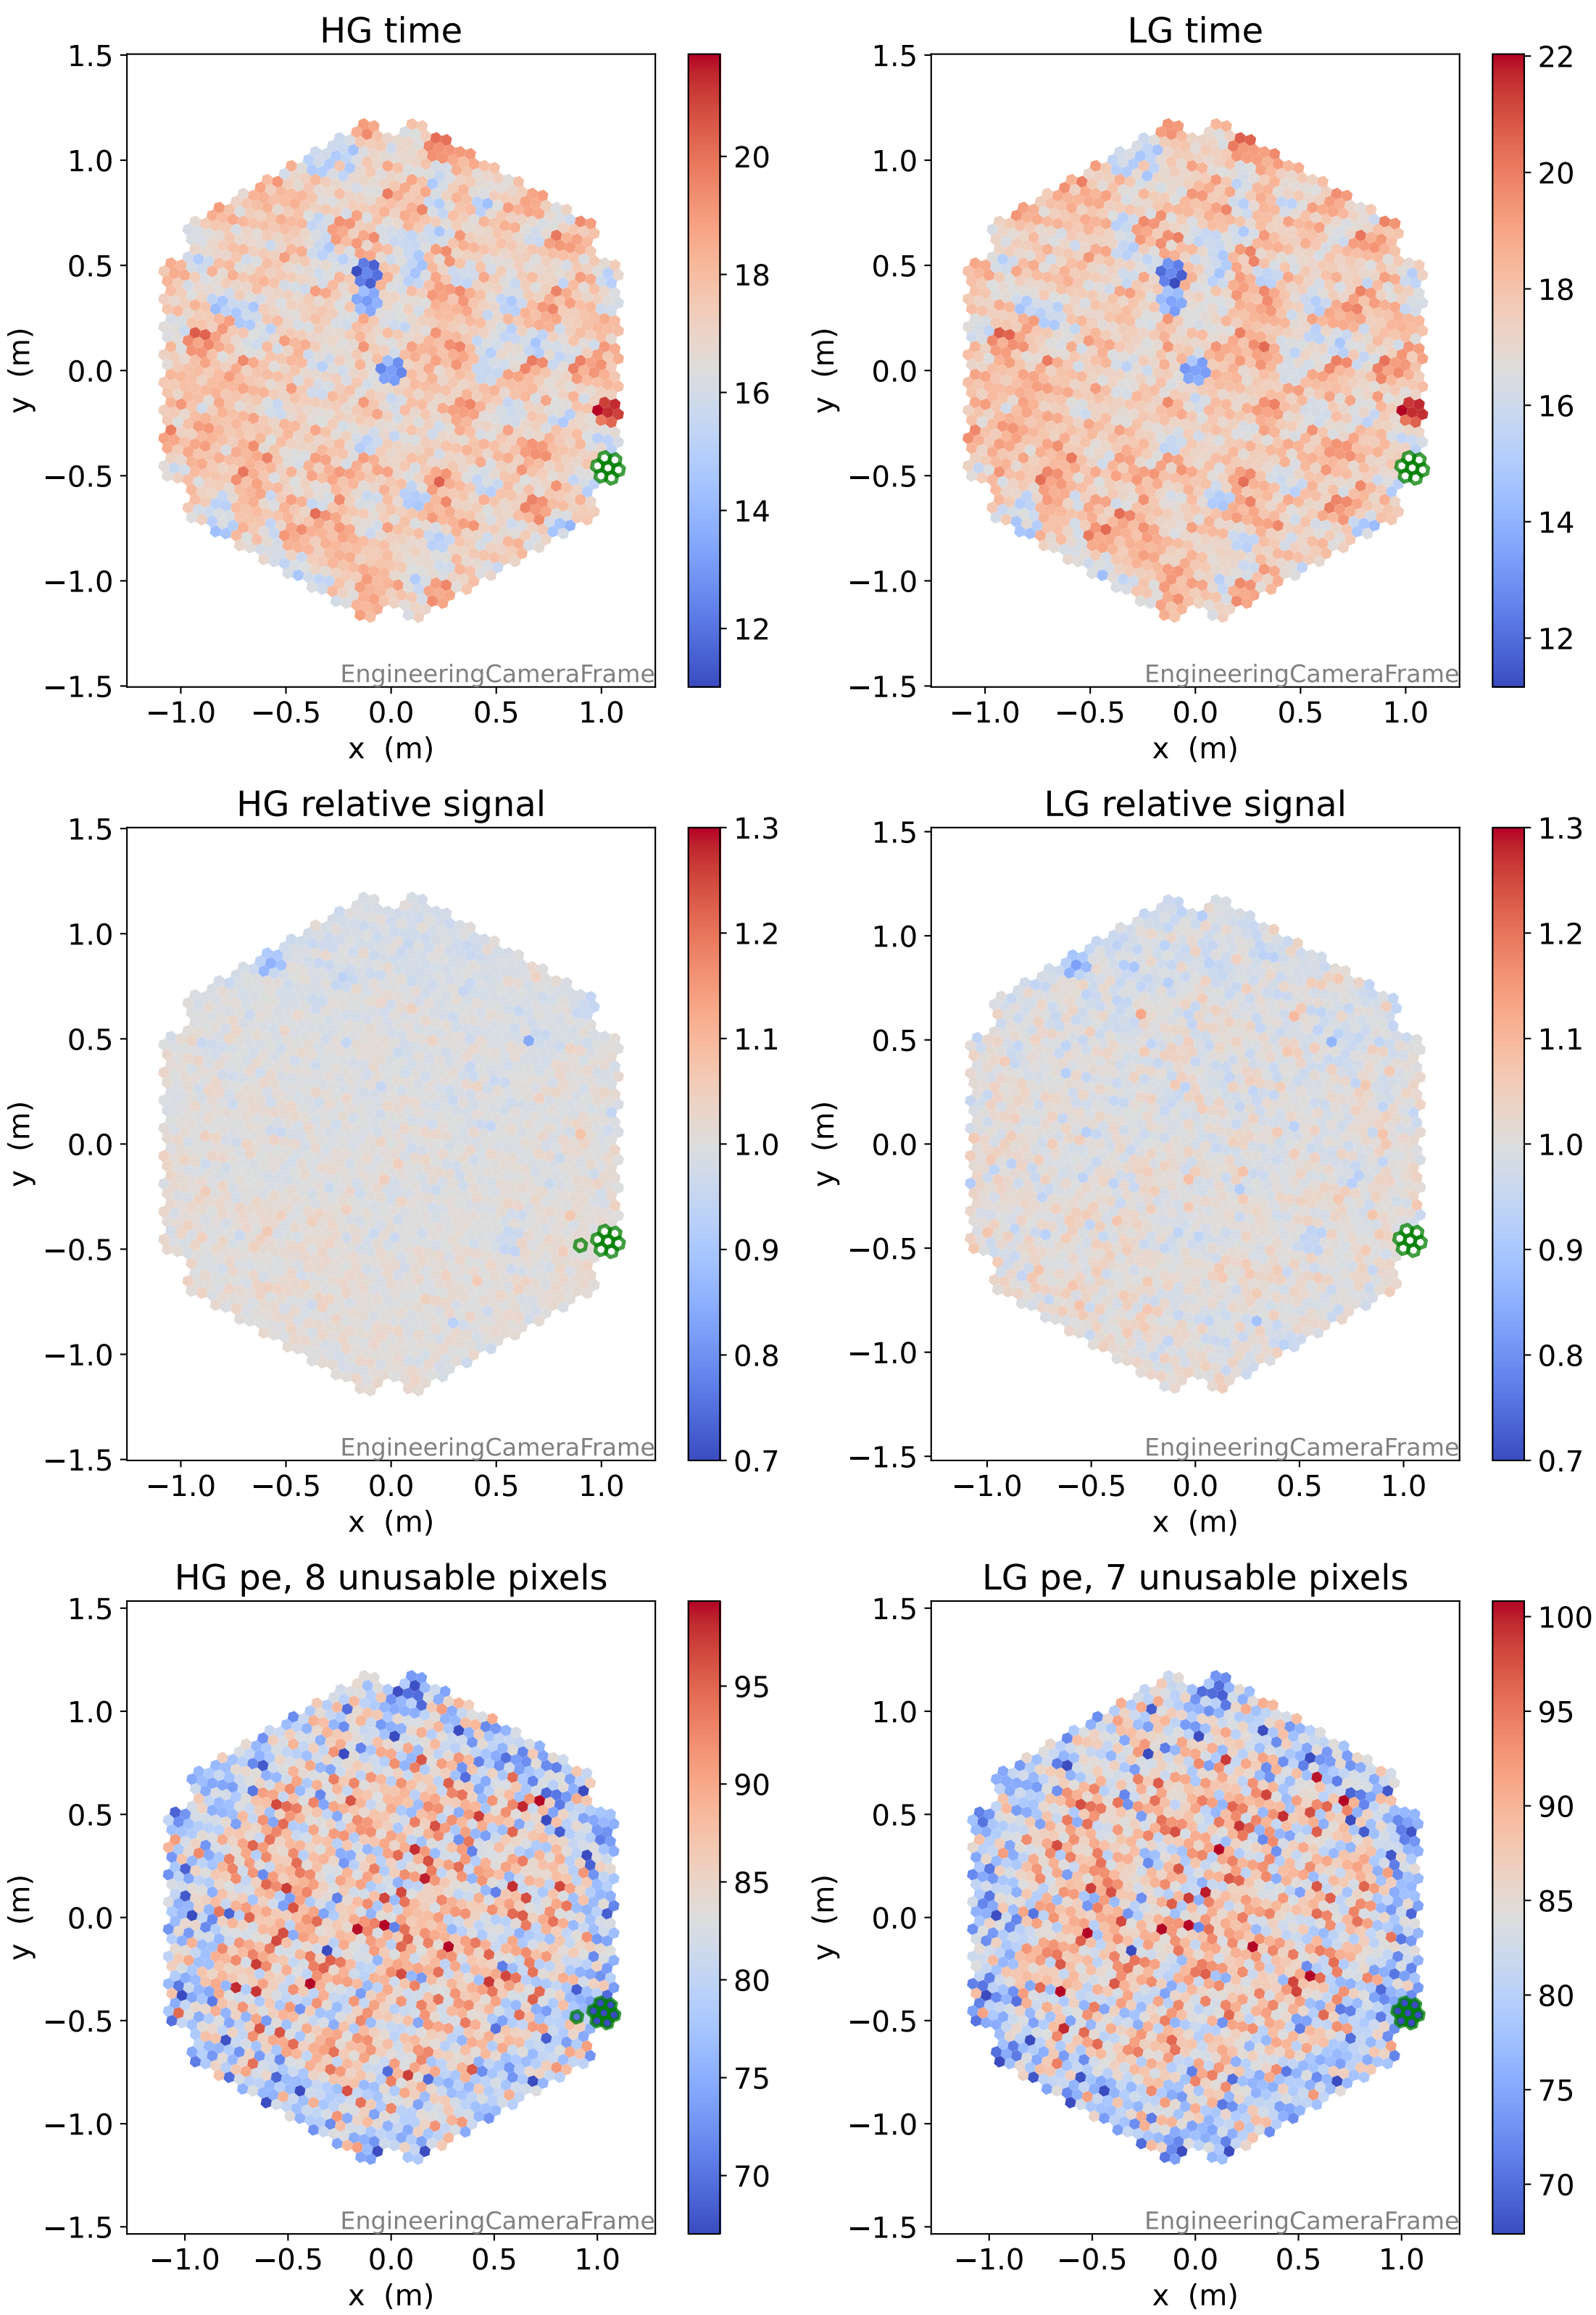

Run 21527, Cat-A calibration

Run 21527

Run 21527 channel: HG

FF sample of 10000 events

pedestal sample of 10000 events

flat-fielded gain [ADC/pe]

Run 21527 channel: LG

FF sample of 10000 events

pedestal sample of 10000 events