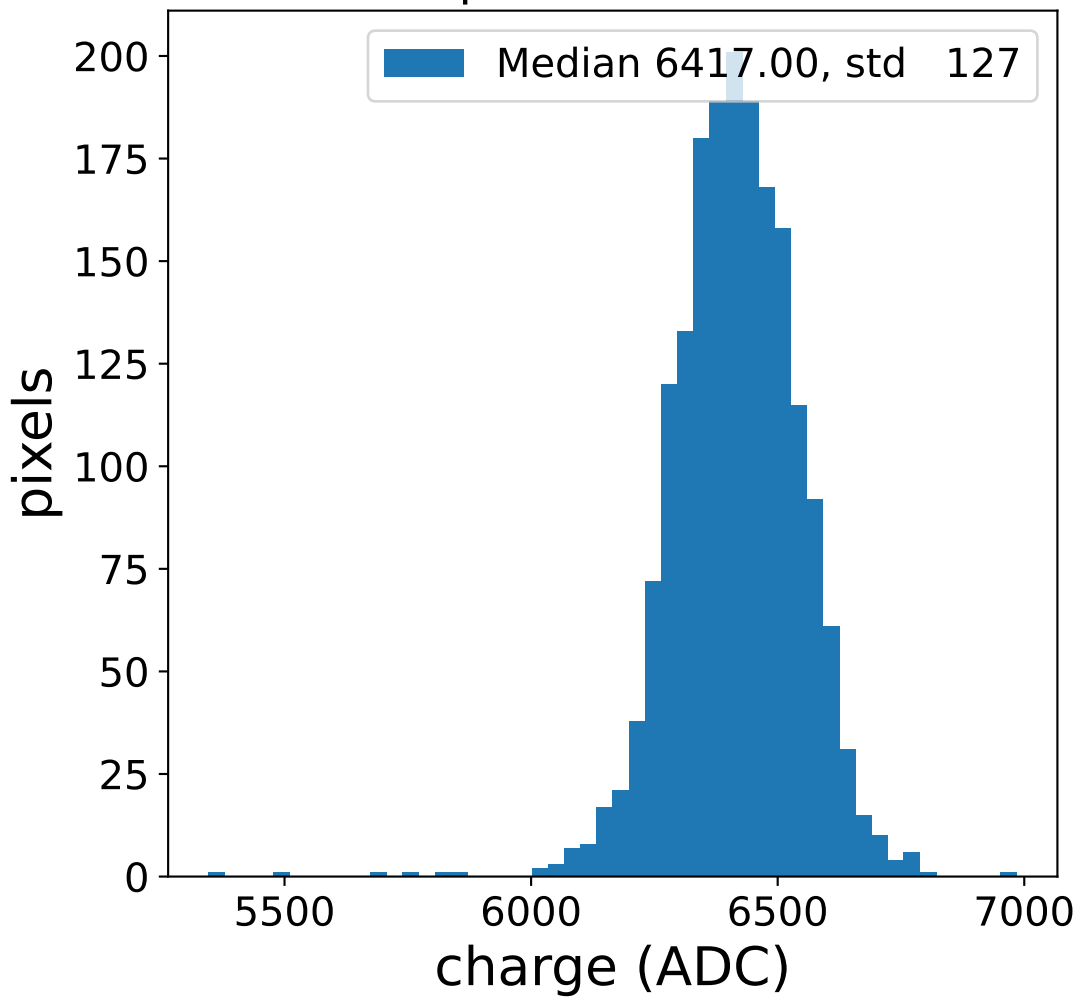

Run 21340, Cat-A calibration

Run 21340

Run 21340 channel: HG

FF sample of 10000 events

pedestal sample of 10000 events

flat-fielded gain [ADC/pe]

Run 21340 channel: LG

FF sample of 10000 events

pedestal sample of 10000 events

flat-fielded gain [ADC/pe]