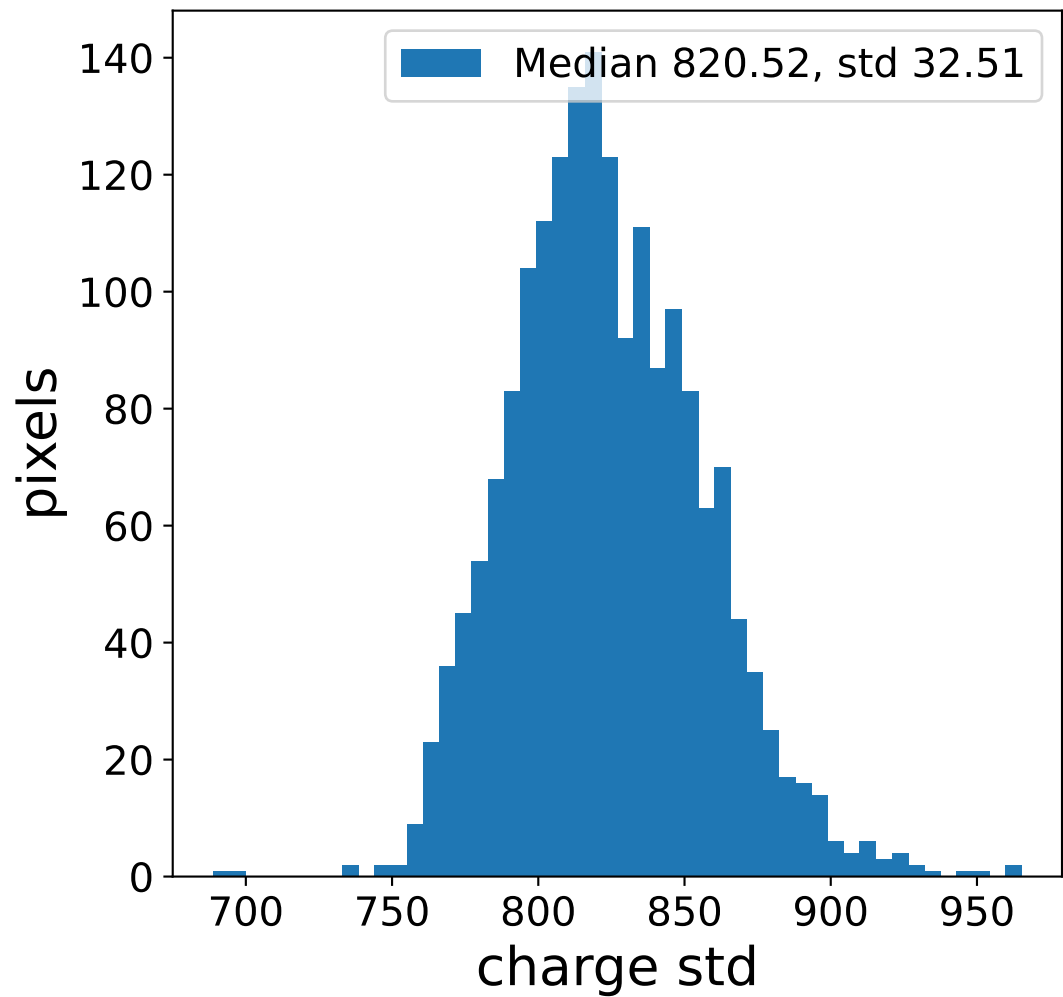

Run 21340, Cat-A calibration

Run 21340

Run 21340 channel: HG

FF sample of 10000 events

pedestal sample of 10000 events

flat-fielded gain [ADC/pe]

Run 21340 channel: LG

FF sample of 10000 events

pedestal sample of 10000 events

flat-fielded gain [ADC/pe]