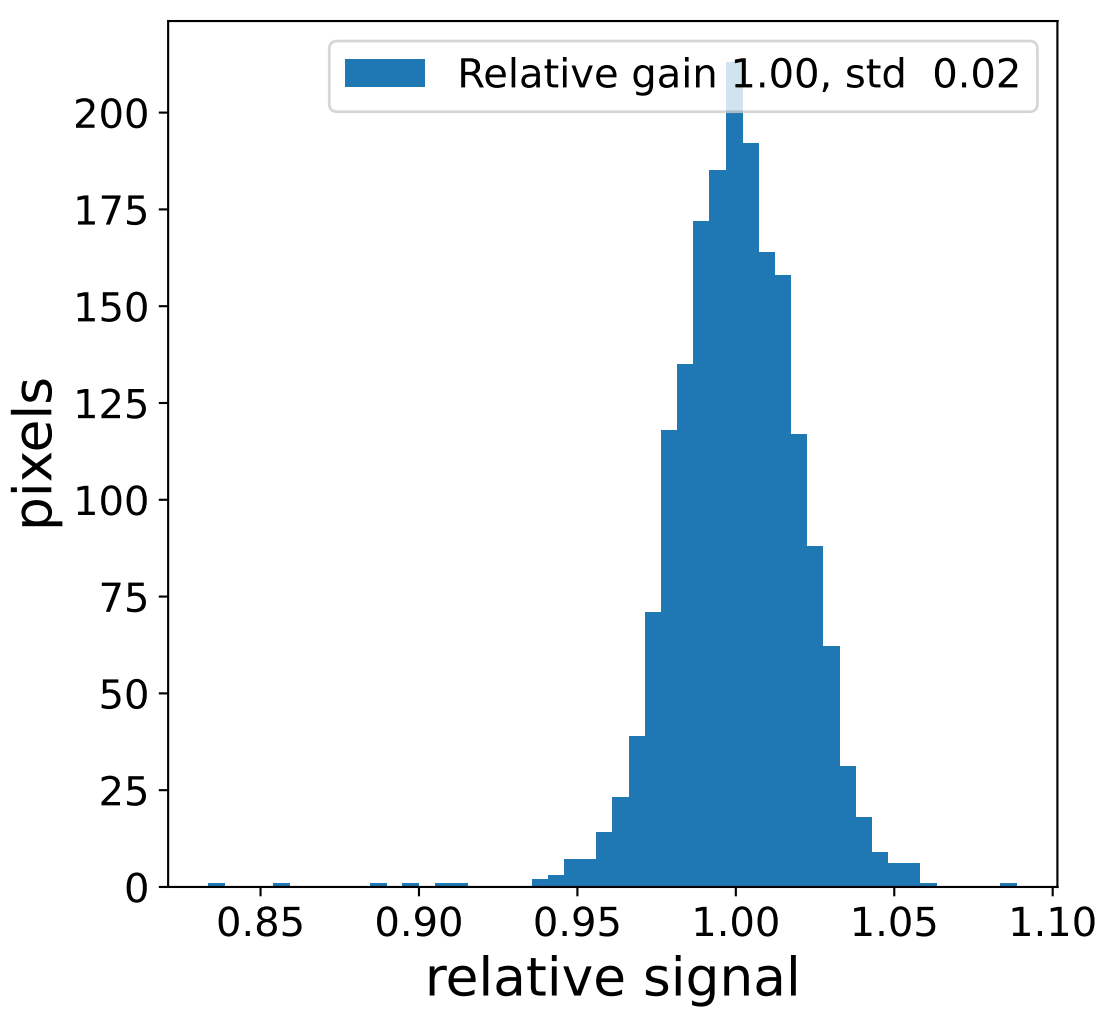

Run 21340, Cat-A calibration

Run 21340

Run 21340 channel: HG

FF sample of 10000 events

pedestal sample of 10000 events

flat-fielded gain [ADC/pe]

Run 21340 channel: LG

FF sample of 10000 events

pedestal sample of 10000 events

flat-fielded gain [ADC/pe]