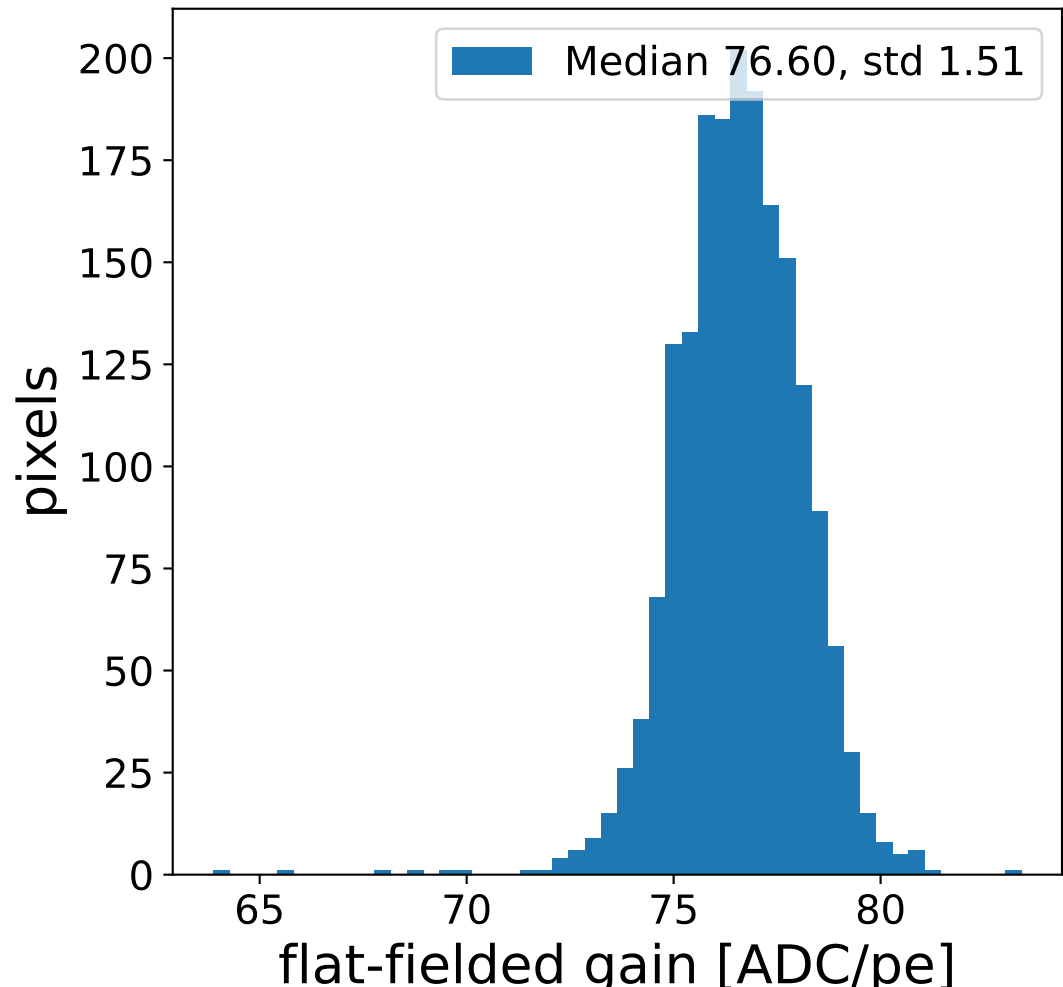

Run 21340, Cat-A calibration

Run 21340

Run 21340 channel: HG

FF sample of 10000 events

pedestal sample of 10000 events

flat-fielded gain [ADC/pe]

Run 21340 channel: LG

FF sample of 10000 events

pedestal sample of 10000 events

flat-fielded gain [ADC/pe]