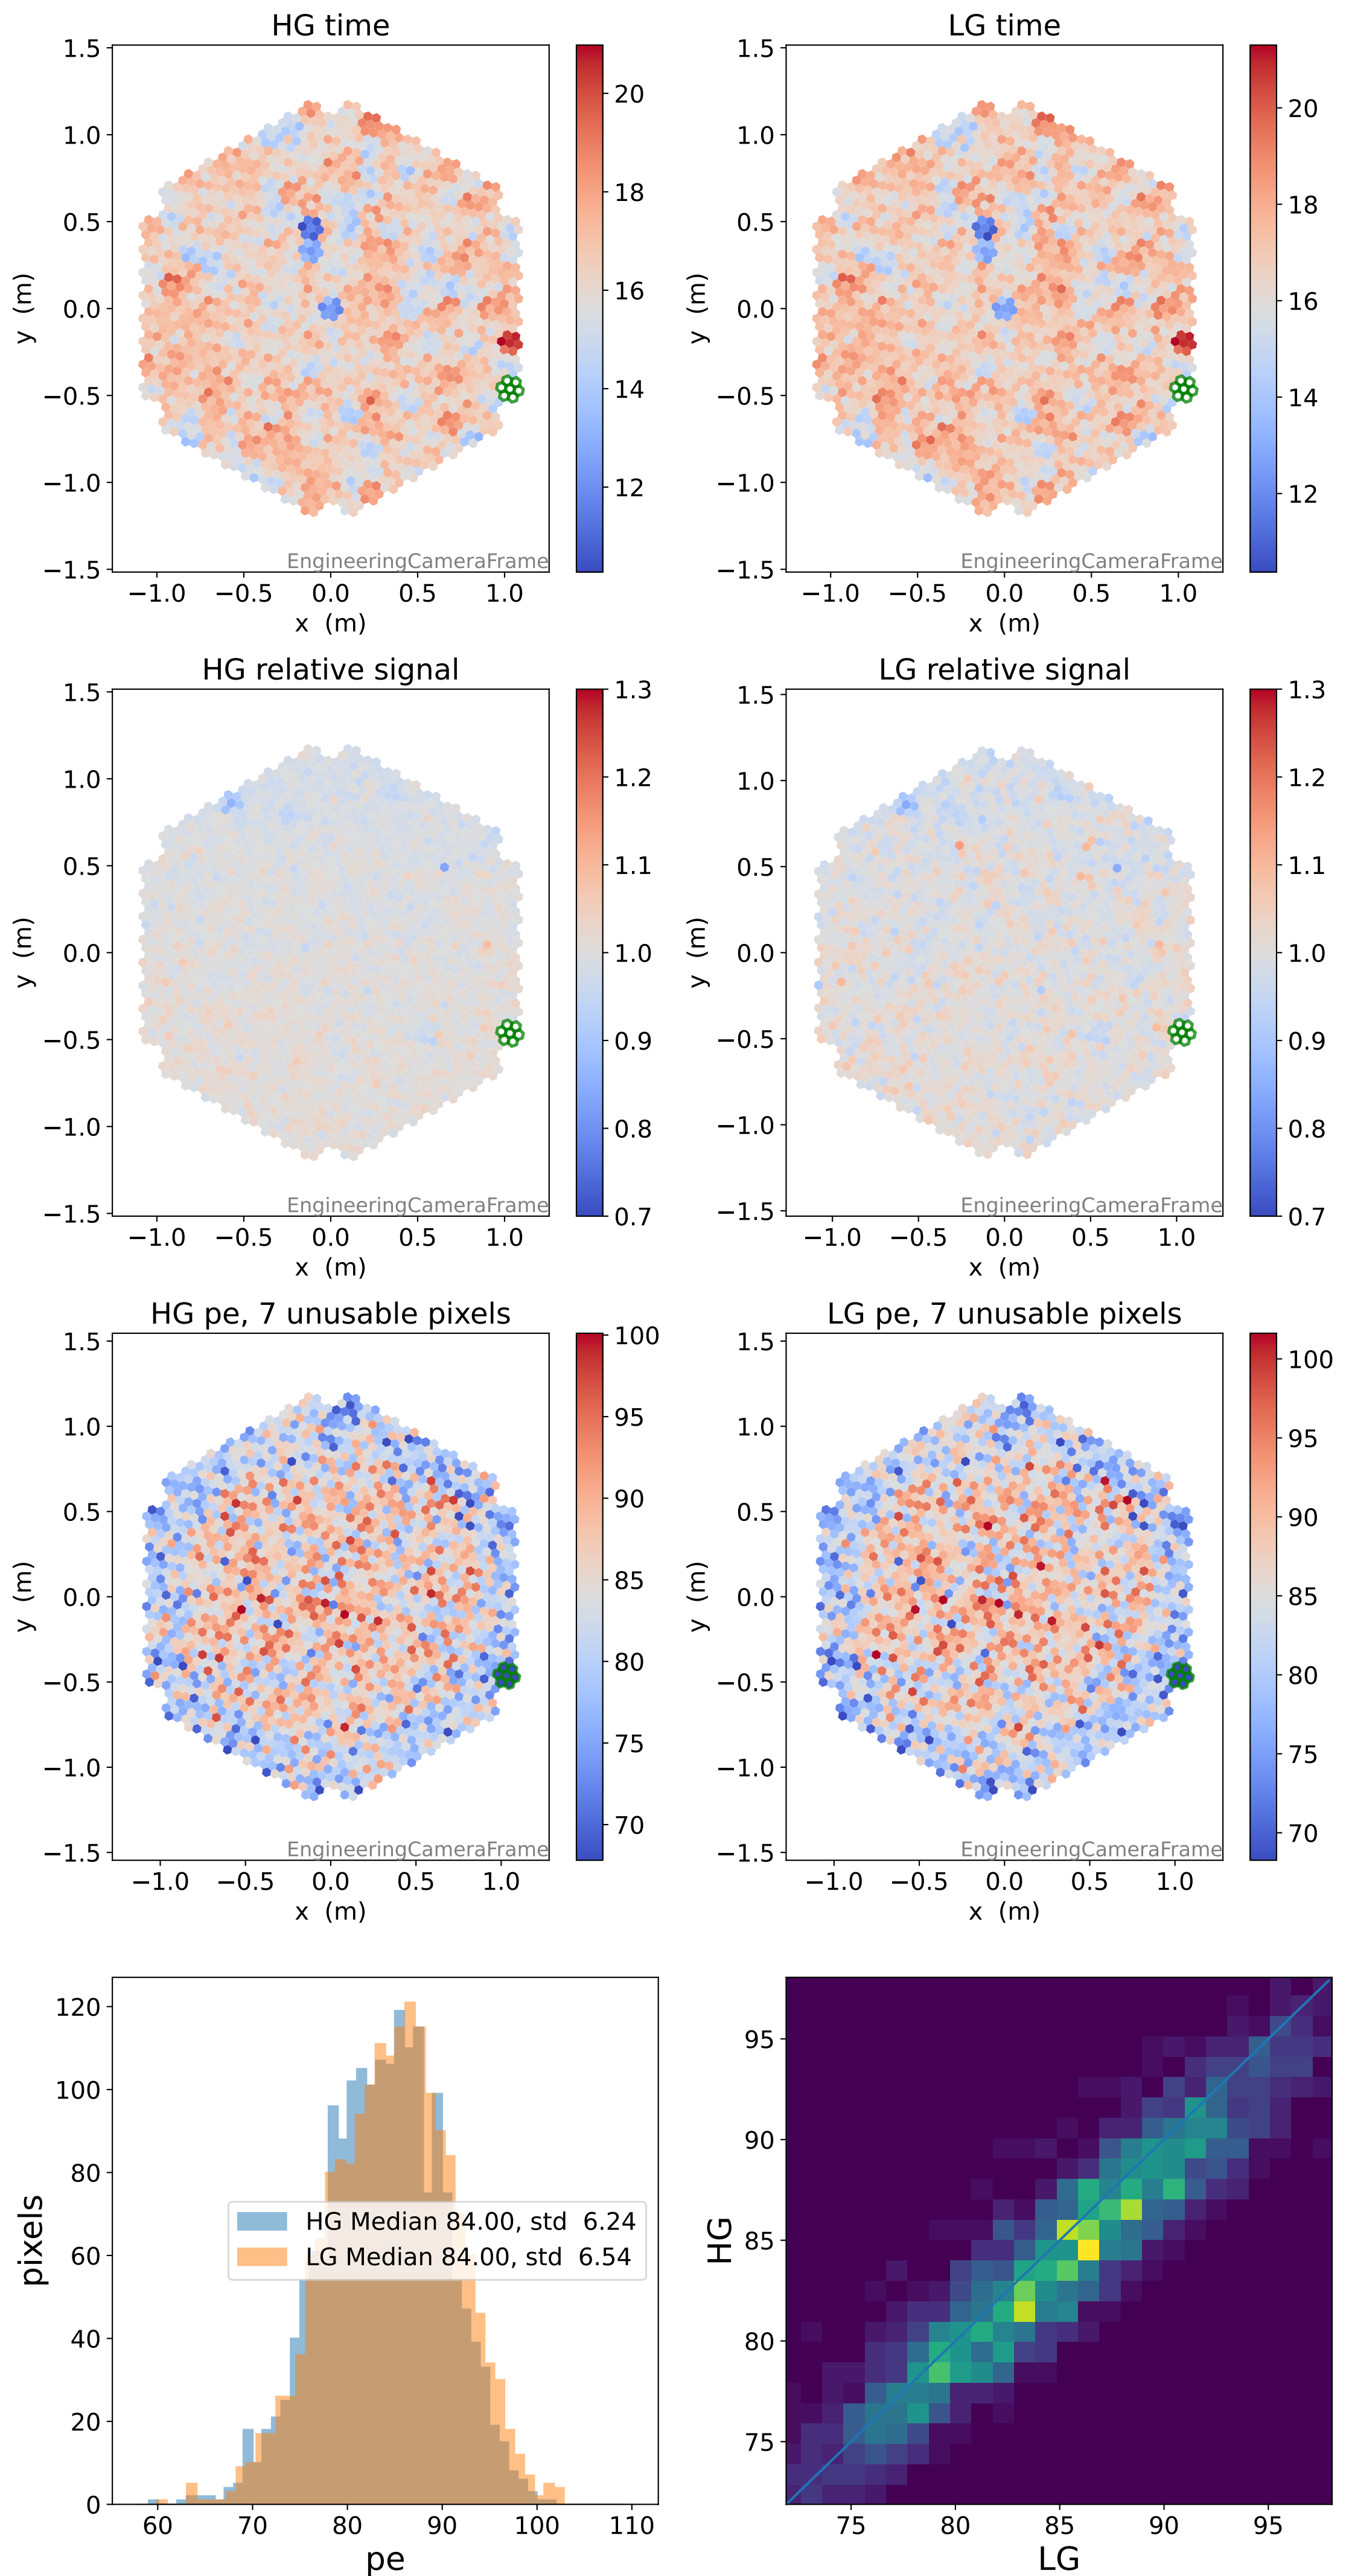

Run 21340, Cat-A calibration

Run 21340

Run 21340 channel: HG

FF sample of 10000 events

pedestal sample of 10000 events

flat-fielded gain [ADC/pe]

Run 21340 channel: LG

FF sample of 10000 events

pedestal sample of 10000 events

flat-fielded gain [ADC/pe]