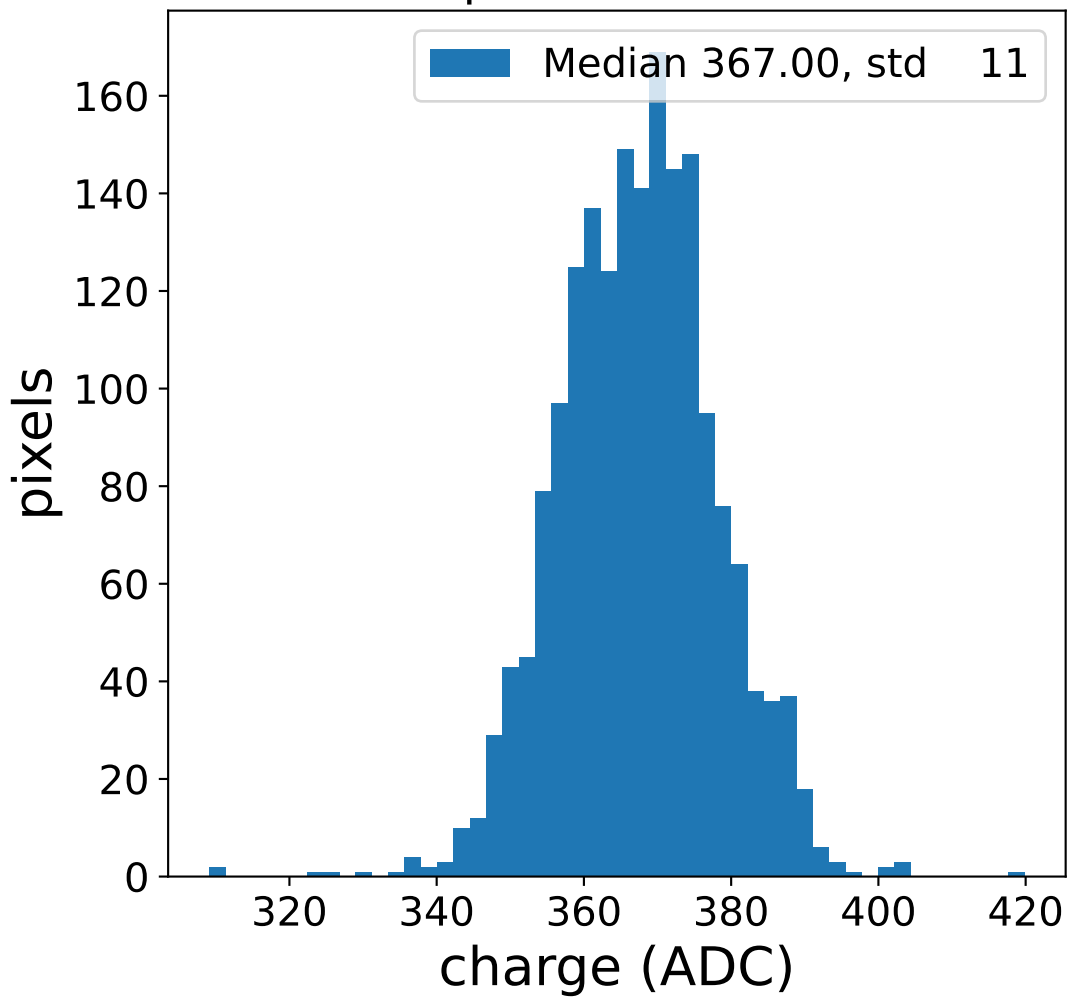

Run 21340, Cat-A calibration

Run 21340

Run 21340 channel: HG

FF sample of 10000 events

pedestal sample of 10000 events

flat-fielded gain [ADC/pe]

Run 21340 channel: LG

FF sample of 10000 events

pedestal sample of 10000 events

flat-fielded gain [ADC/pe]