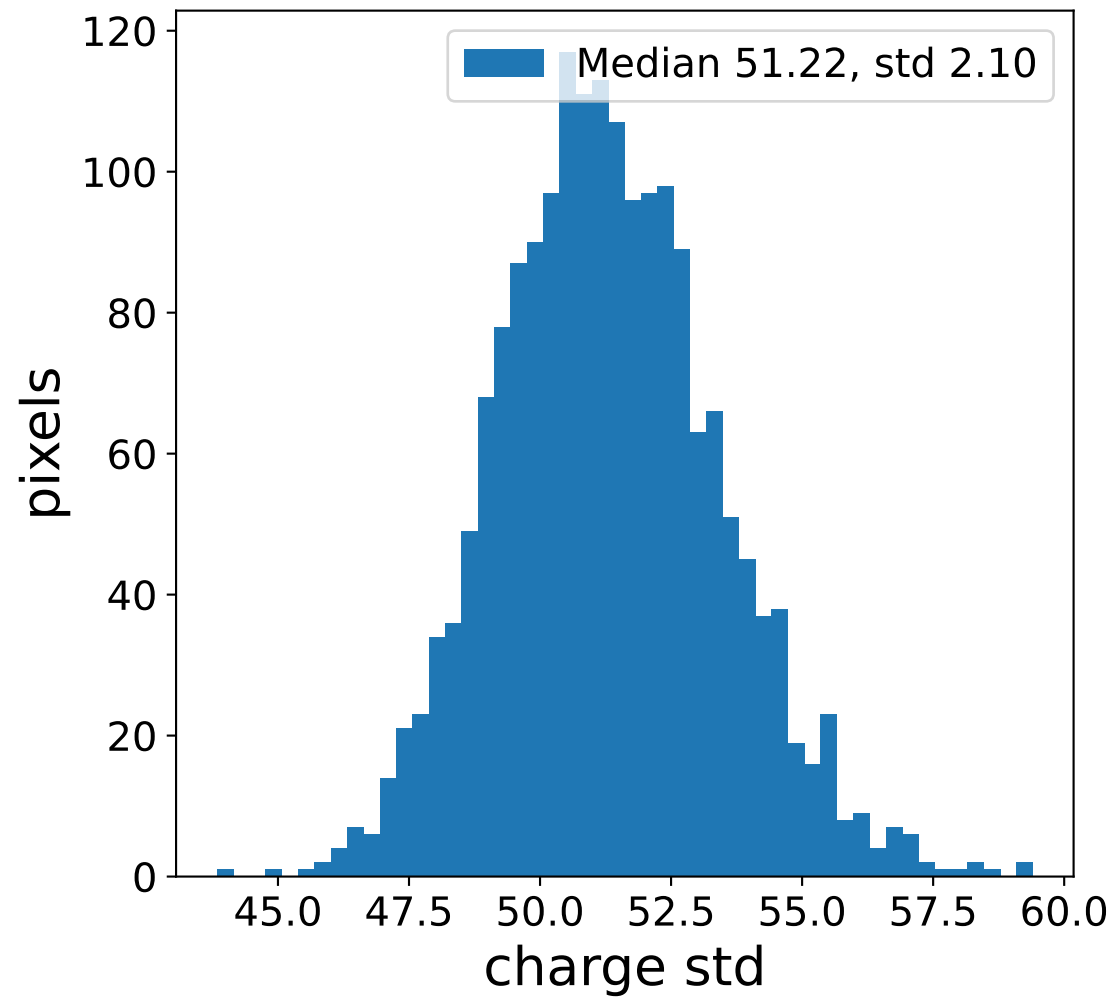

Run 21340, Cat-A calibration

Run 21340

Run 21340 channel: HG

FF sample of 10000 events

pedestal sample of 10000 events

flat-fielded gain [ADC/pe]

Run 21340 channel: LG

FF sample of 10000 events

pedestal sample of 10000 events

flat-fielded gain [ADC/pe]