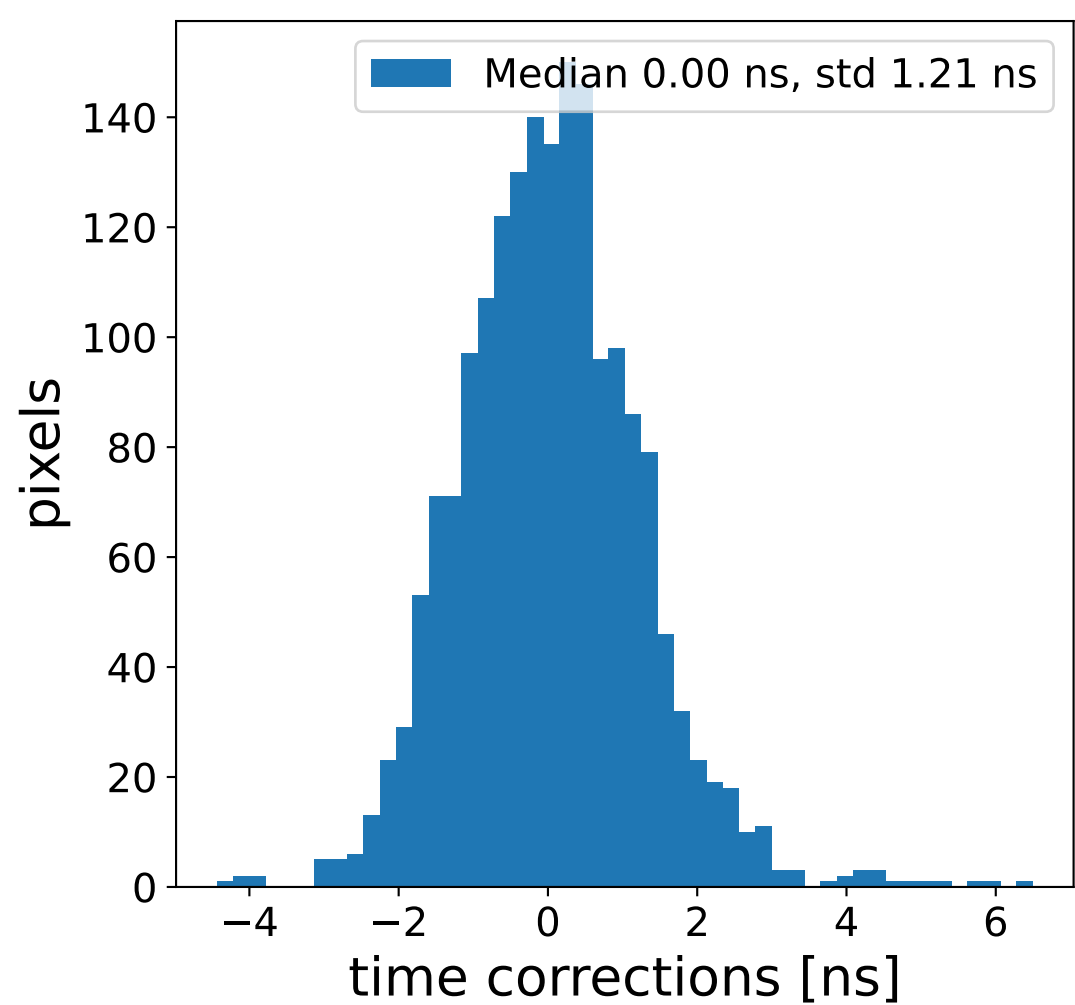

Run 21340, Cat-A calibration

Run 21340

Run 21340 channel: HG

FF sample of 10000 events

pedestal sample of 10000 events

flat-fielded gain [ADC/pe]

Run 21340 channel: LG

FF sample of 10000 events

pedestal sample of 10000 events

flat-fielded gain [ADC/pe]