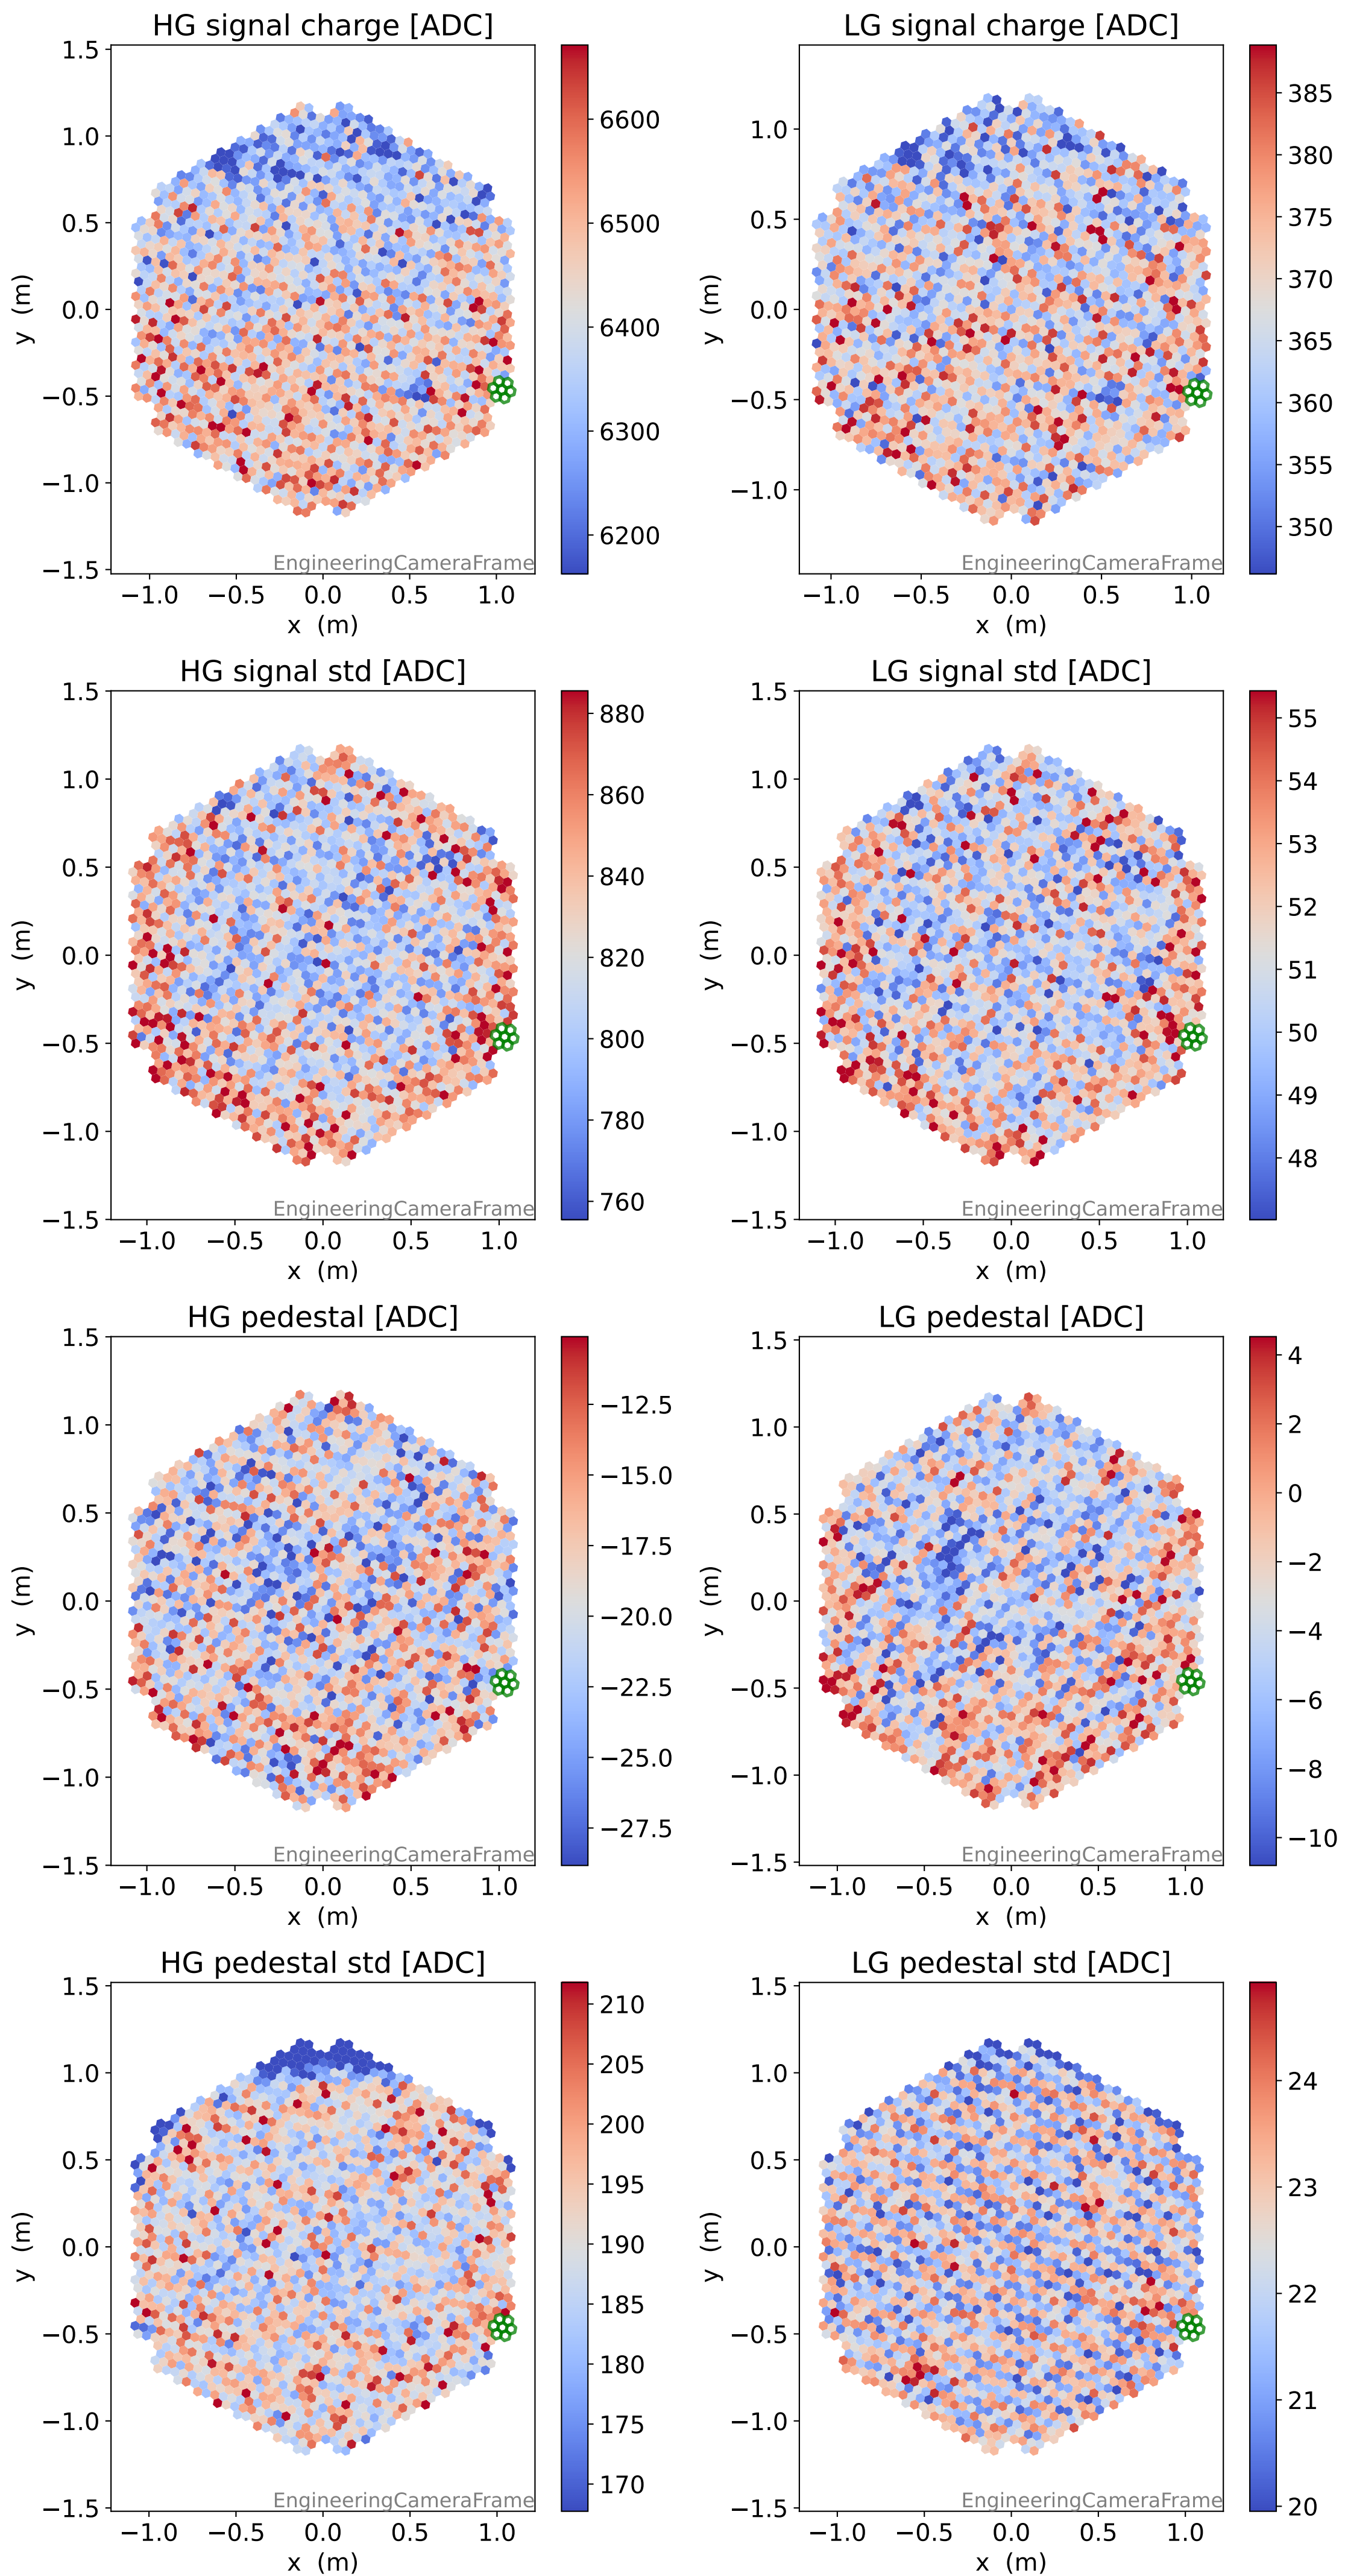

Run 21340, Cat-A calibration

Run 21340

Run 21340 channel: HG

FF sample of 10000 events

pedestal sample of 10000 events

flat-fielded gain [ADC/pe]

Run 21340 channel: LG

FF sample of 10000 events

pedestal sample of 10000 events

flat-fielded gain [ADC/pe]