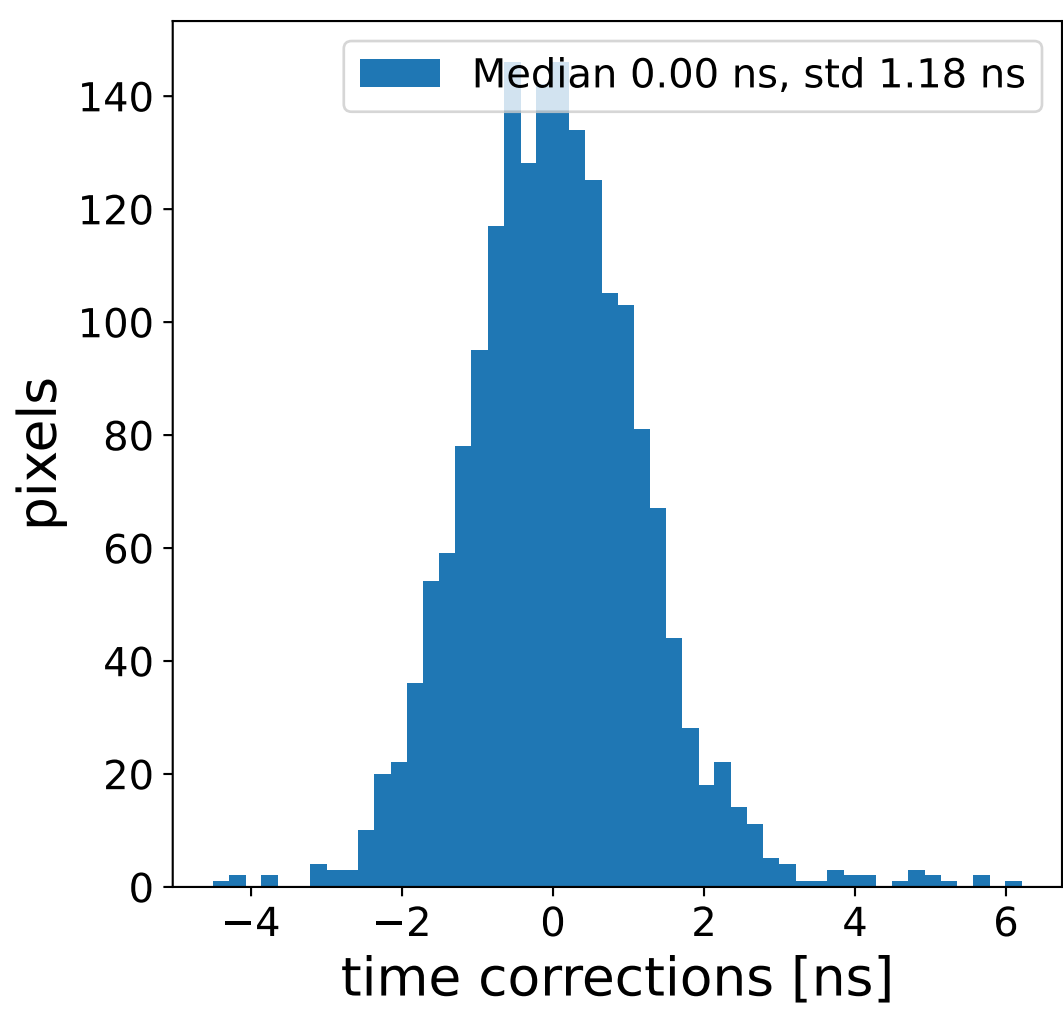

Run 21340, Cat-A calibration

Run 21340

Run 21340 channel: HG

FF sample of 10000 events

pedestal sample of 10000 events

flat-fielded gain [ADC/pe]

Run 21340 channel: LG

FF sample of 10000 events

pedestal sample of 10000 events

flat-fielded gain [ADC/pe]