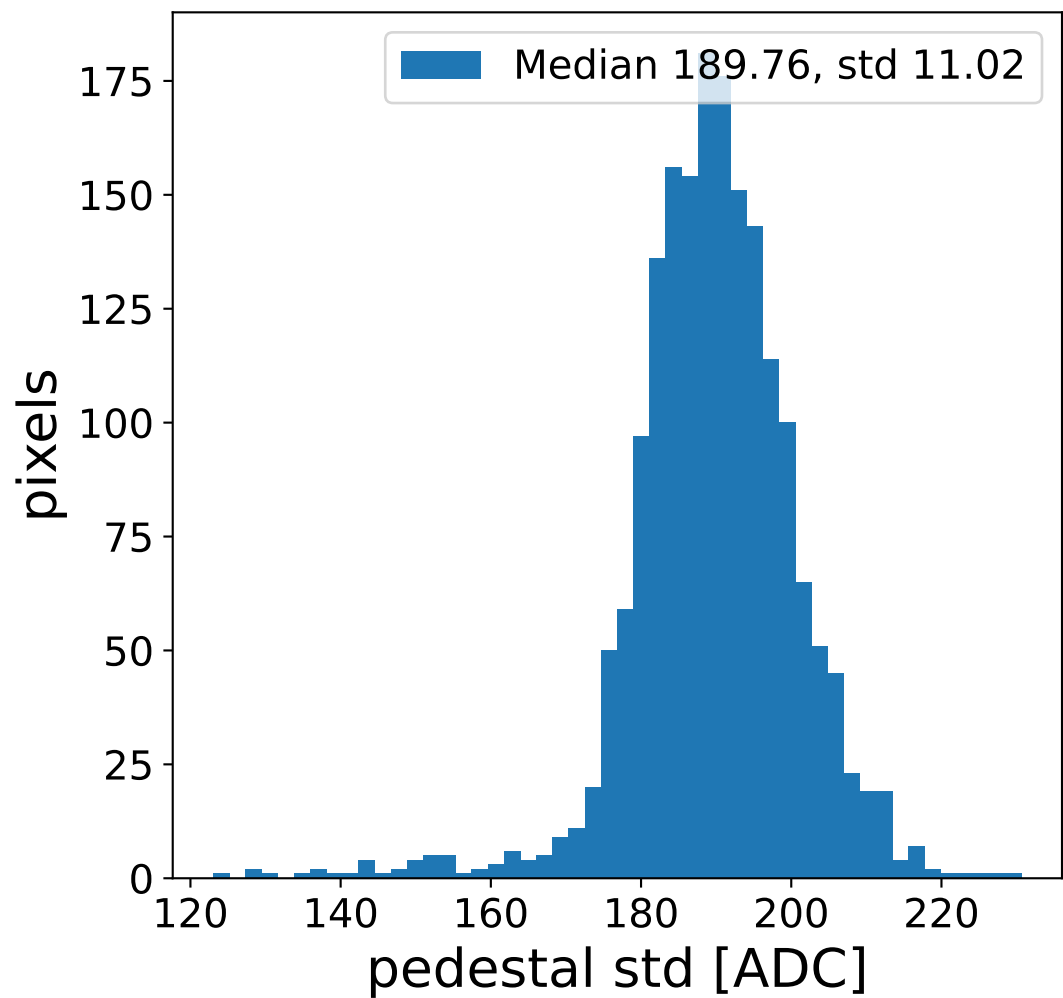

Run 21340, Cat-A calibration

Run 21340

Run 21340 channel: HG

FF sample of 10000 events

pedestal sample of 10000 events

flat-fielded gain [ADC/pe]

Run 21340 channel: LG

FF sample of 10000 events

pedestal sample of 10000 events

flat-fielded gain [ADC/pe]