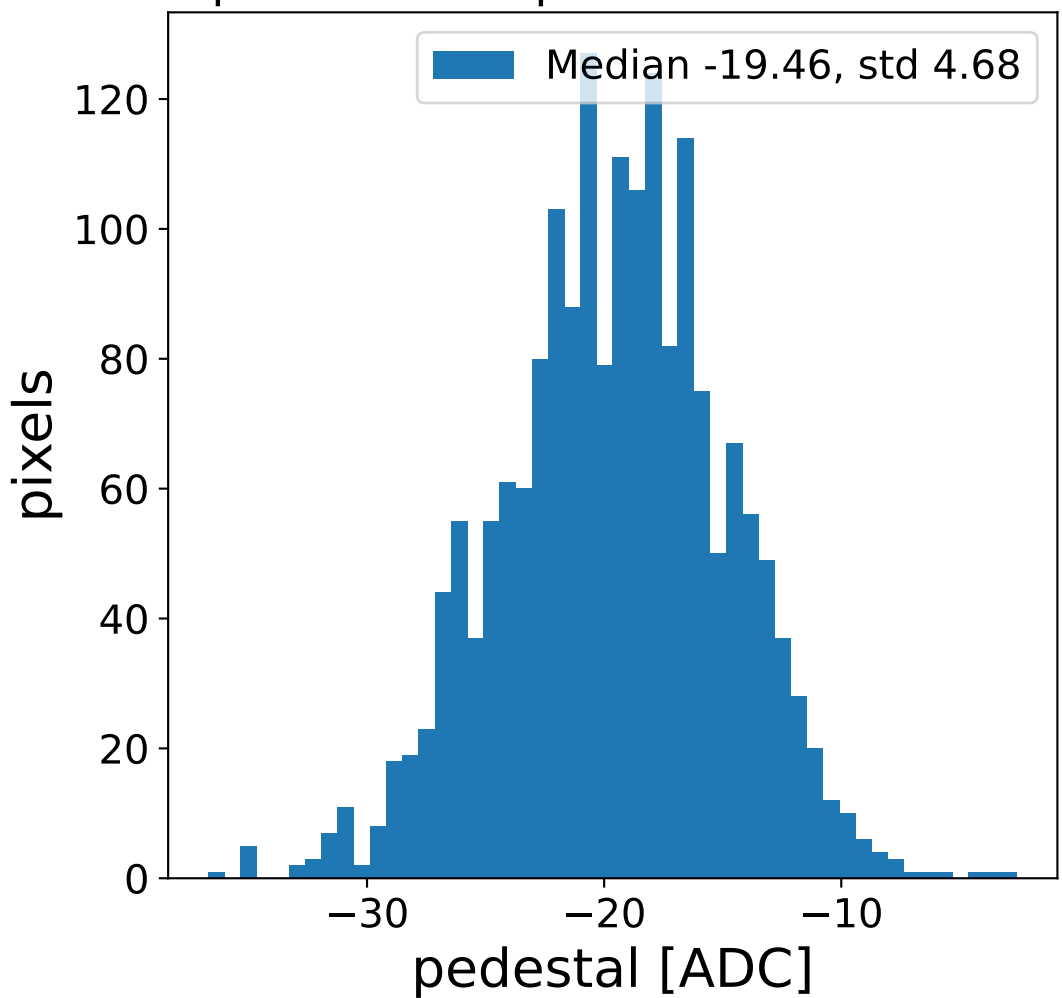

Run 21340, Cat-A calibration

Run 21340

Run 21340 channel: HG

FF sample of 10000 events

pedestal sample of 10000 events

flat-fielded gain [ADC/pe]

Run 21340 channel: LG

FF sample of 10000 events

pedestal sample of 10000 events

flat-fielded gain [ADC/pe]