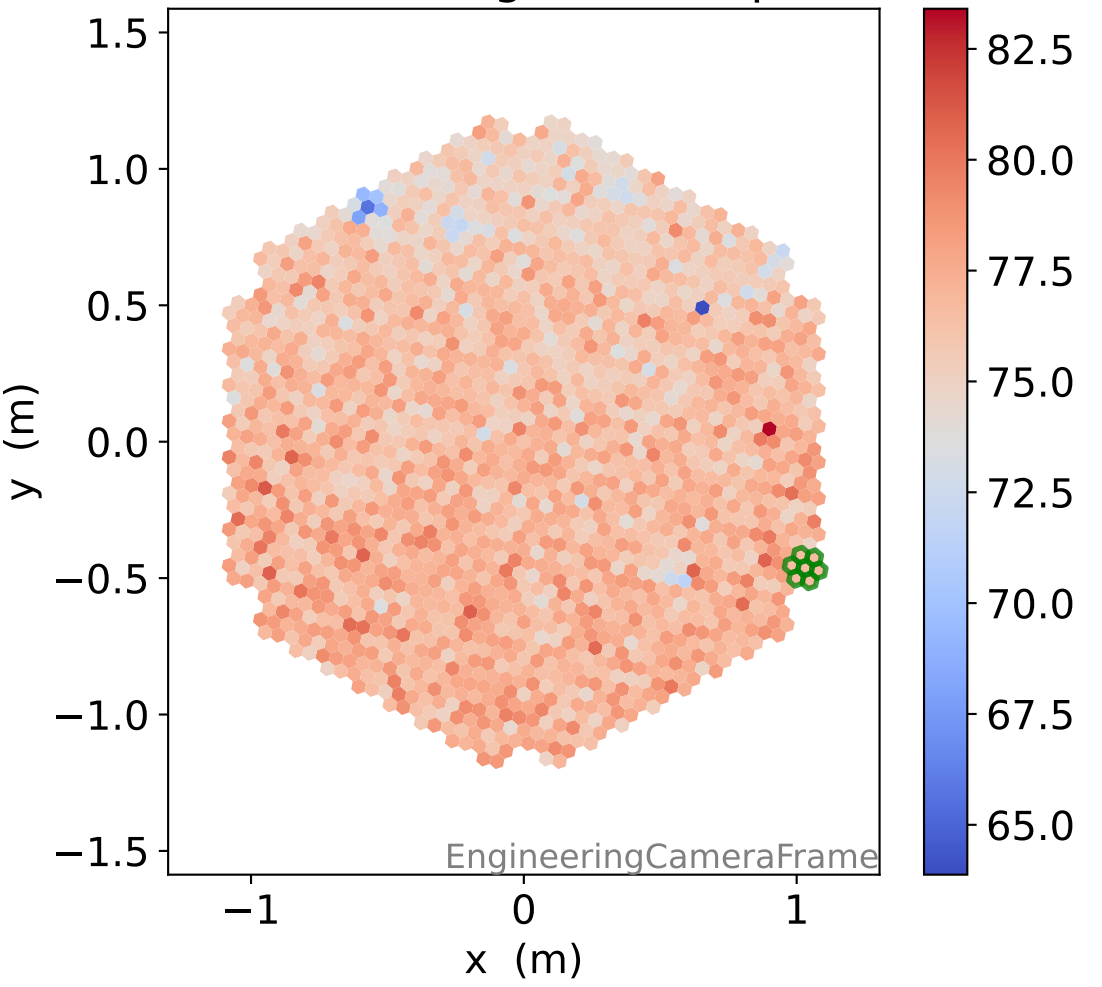

Run 21340, Cat-A calibration

Run 21340

Run 21340 channel: HG

FF sample of 10000 events

pedestal sample of 10000 events

flat-fielded gain [ADC/pe]

Run 21340 channel: LG

FF sample of 10000 events

pedestal sample of 10000 events

flat-fielded gain [ADC/pe]