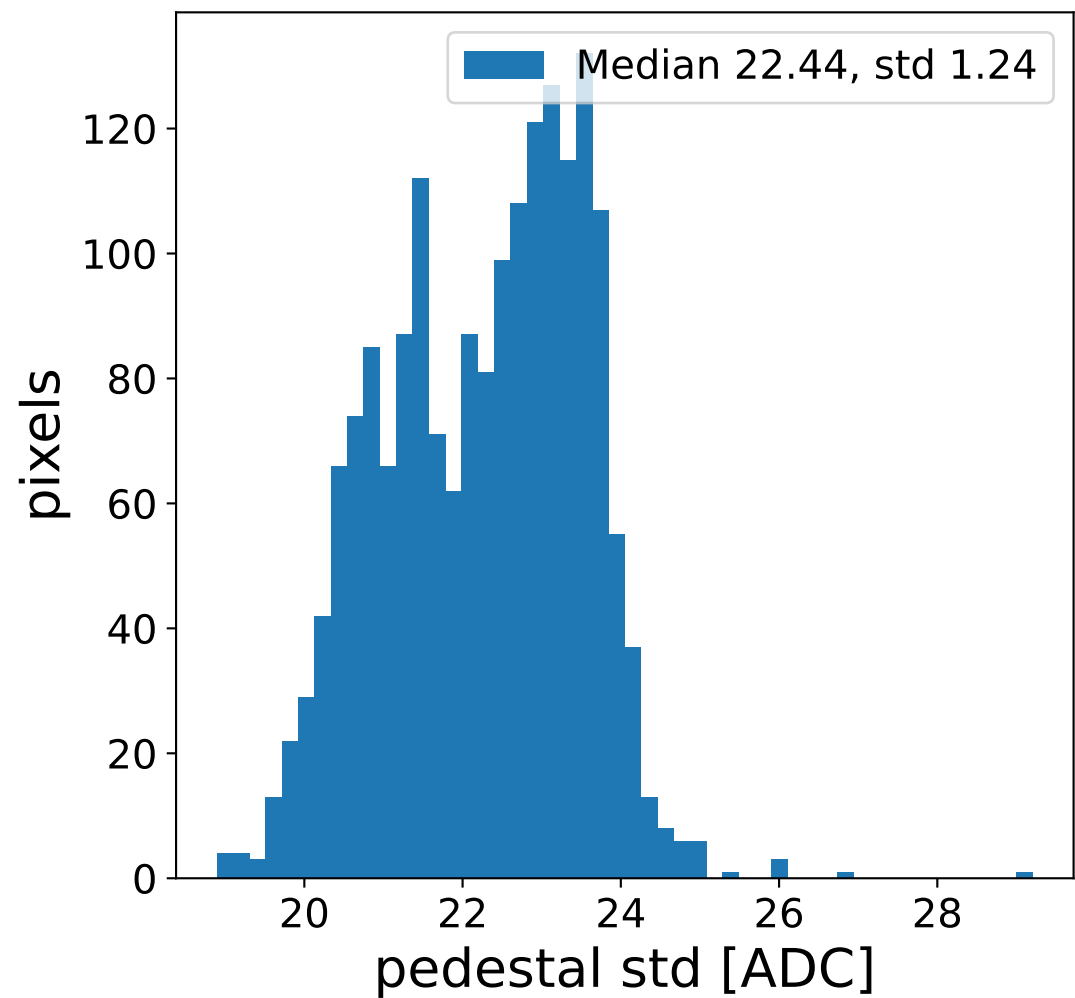

Run 21340, Cat-A calibration

Run 21340

Run 21340 channel: HG

FF sample of 10000 events

pedestal sample of 10000 events

flat-fielded gain [ADC/pe]

Run 21340 channel: LG

FF sample of 10000 events

pedestal sample of 10000 events

flat-fielded gain [ADC/pe]