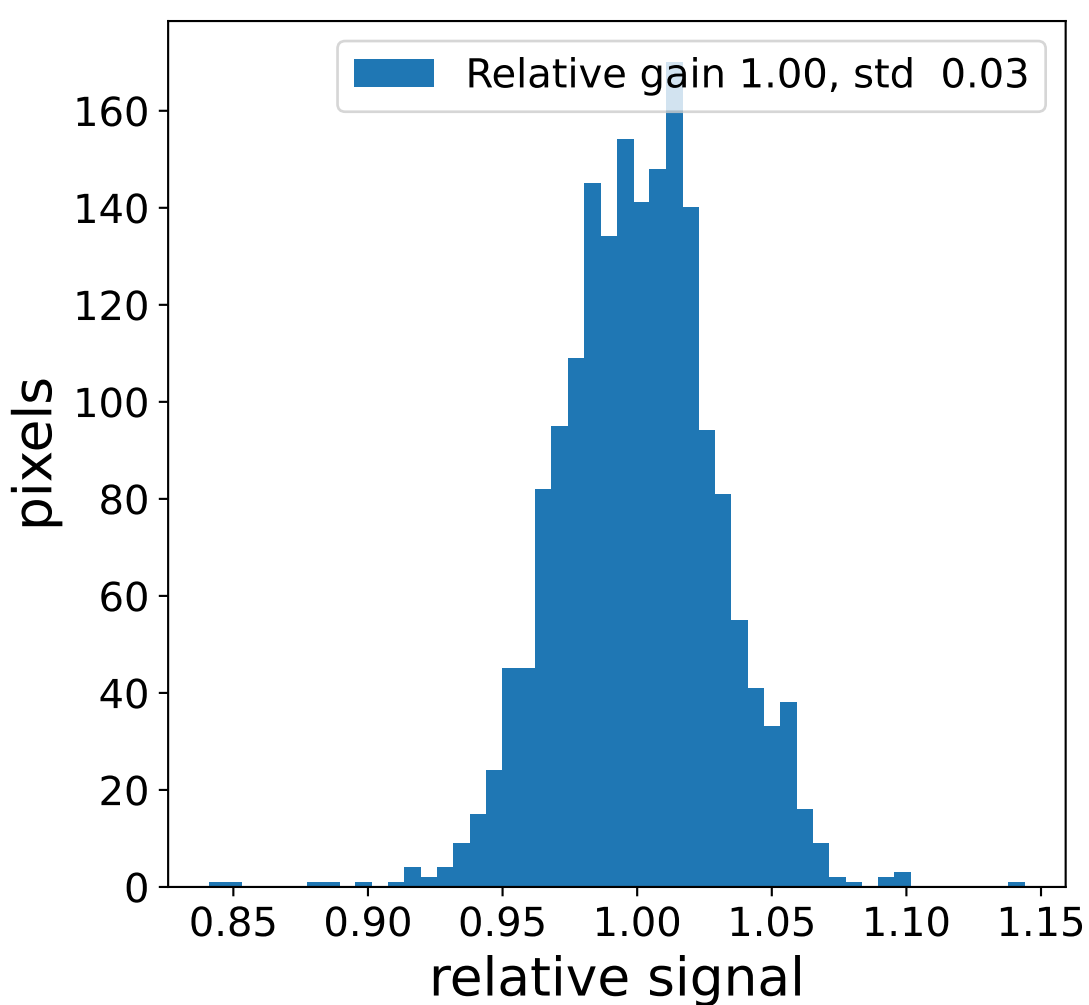

Run 21340, Cat-A calibration

Run 21340

Run 21340 channel: HG

FF sample of 10000 events

pedestal sample of 10000 events

flat-fielded gain [ADC/pe]

Run 21340 channel: LG

FF sample of 10000 events

pedestal sample of 10000 events

flat-fielded gain [ADC/pe]