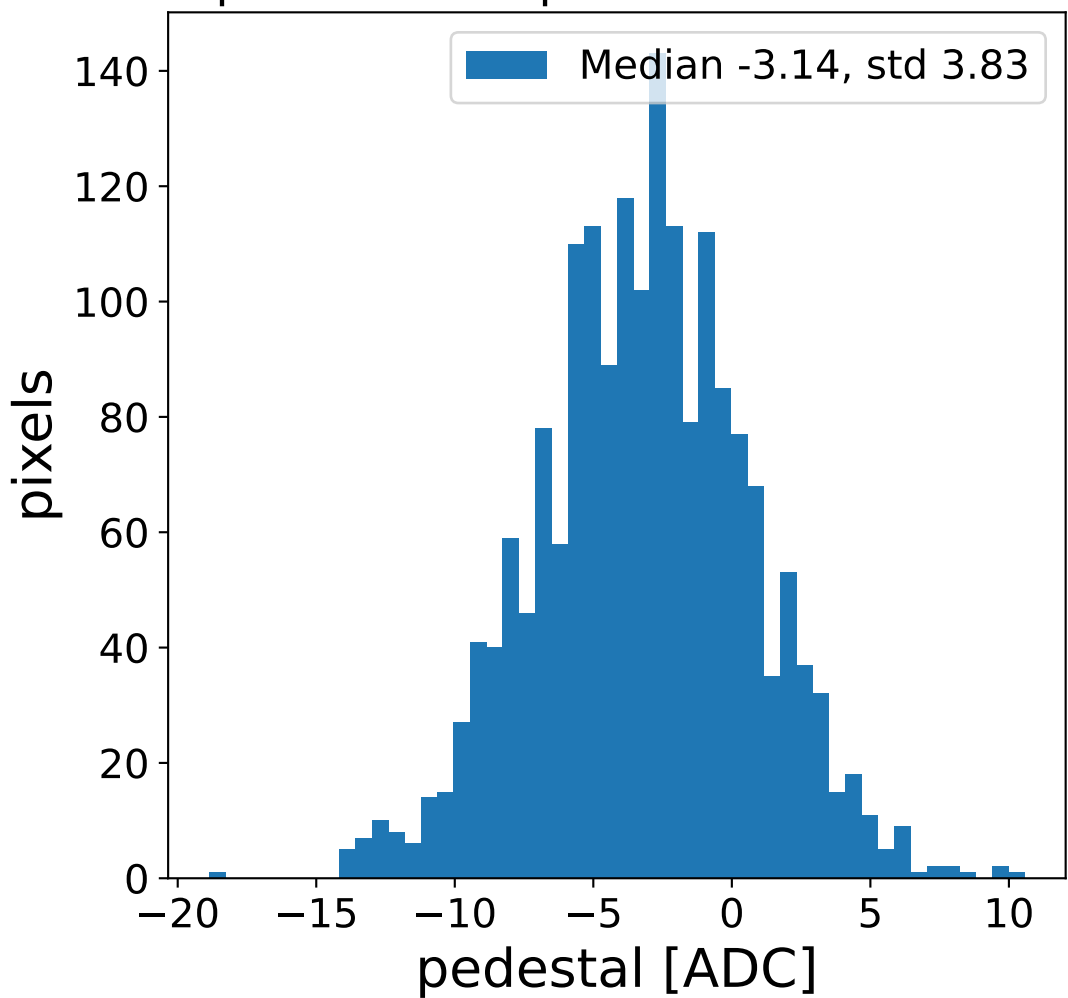

Run 21340, Cat-A calibration

Run 21340

Run 21340 channel: HG

FF sample of 10000 events

pedestal sample of 10000 events

flat-fielded gain [ADC/pe]

Run 21340 channel: LG

FF sample of 10000 events

pedestal sample of 10000 events

flat-fielded gain [ADC/pe]