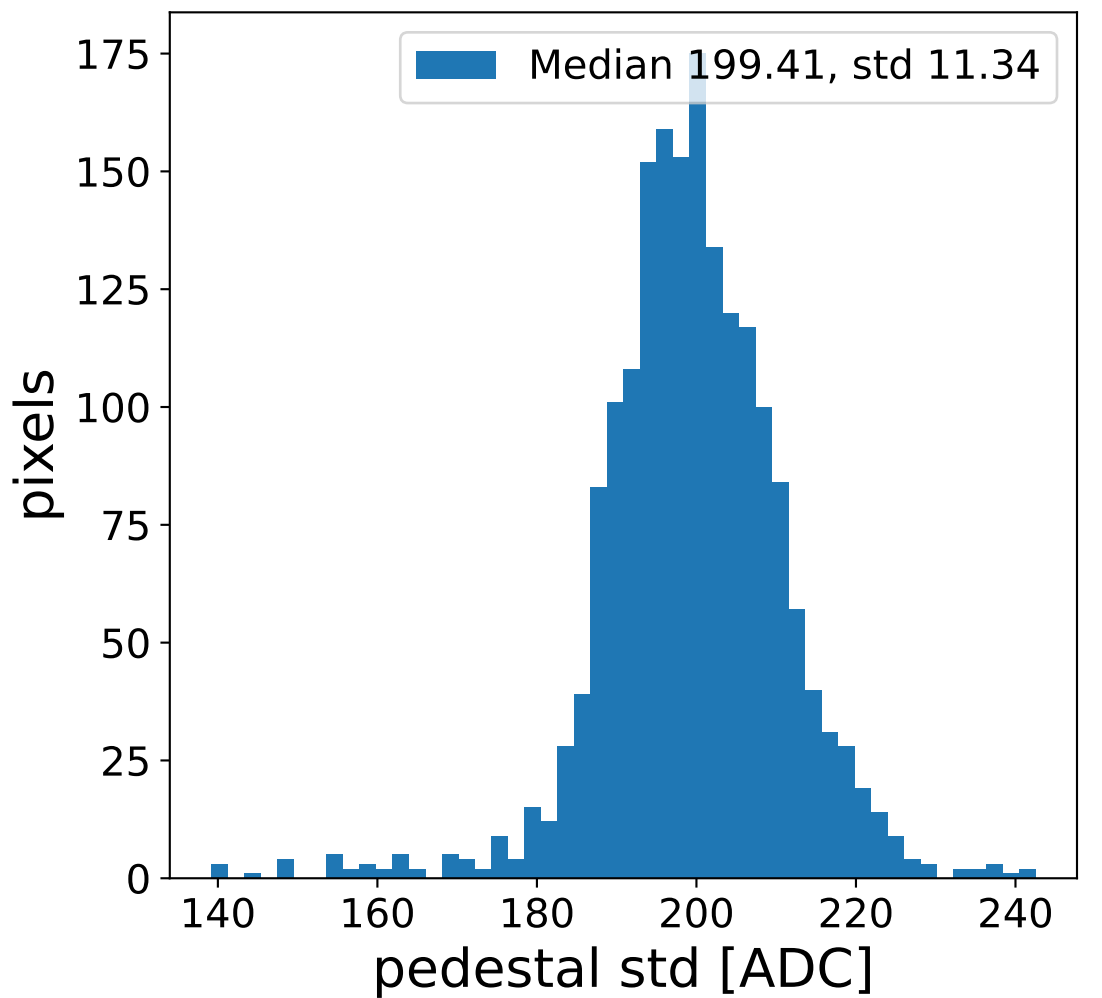

# Run 21313, Cat-A calibration

## FF sample of 10000 events

## pedestal sample of 10000 events