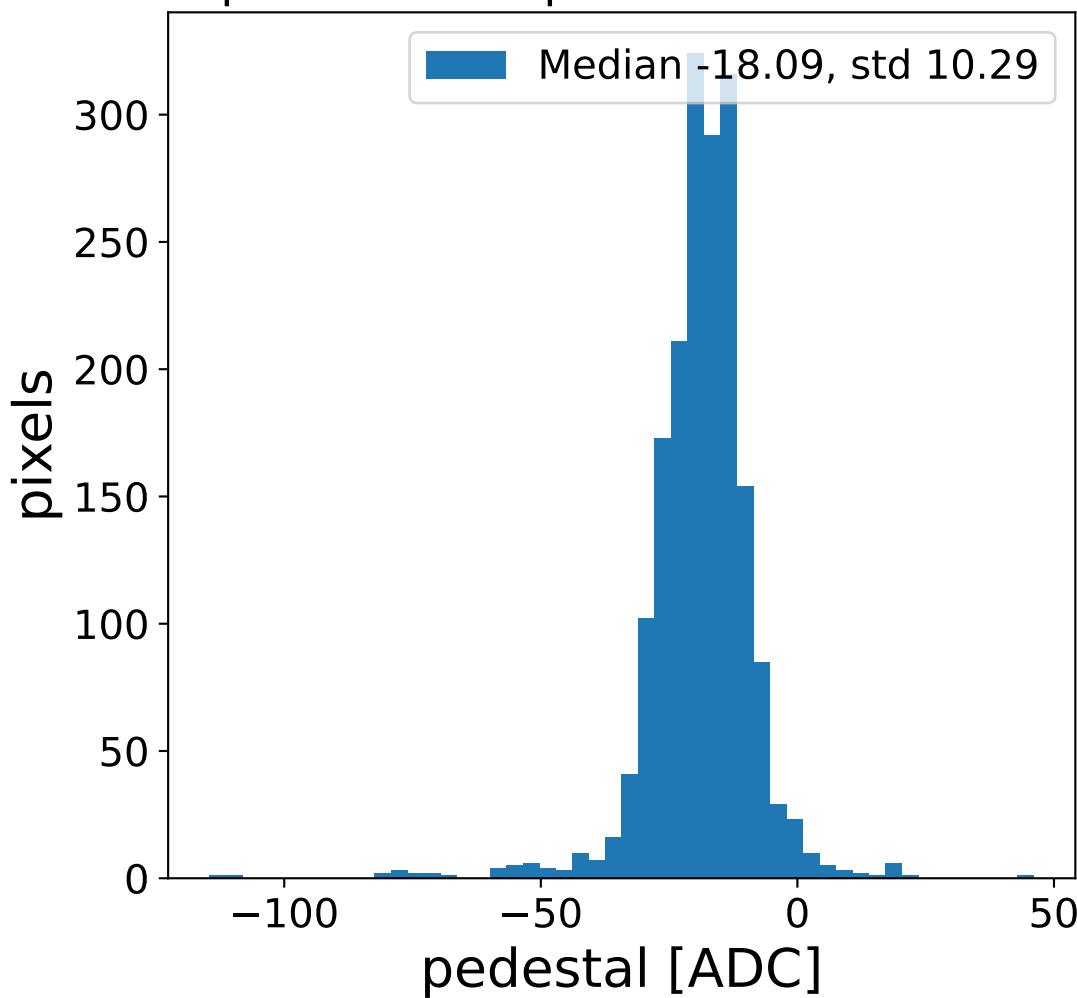

# Run 21313, Cat-A calibration

## pedestal sample of 10000 events