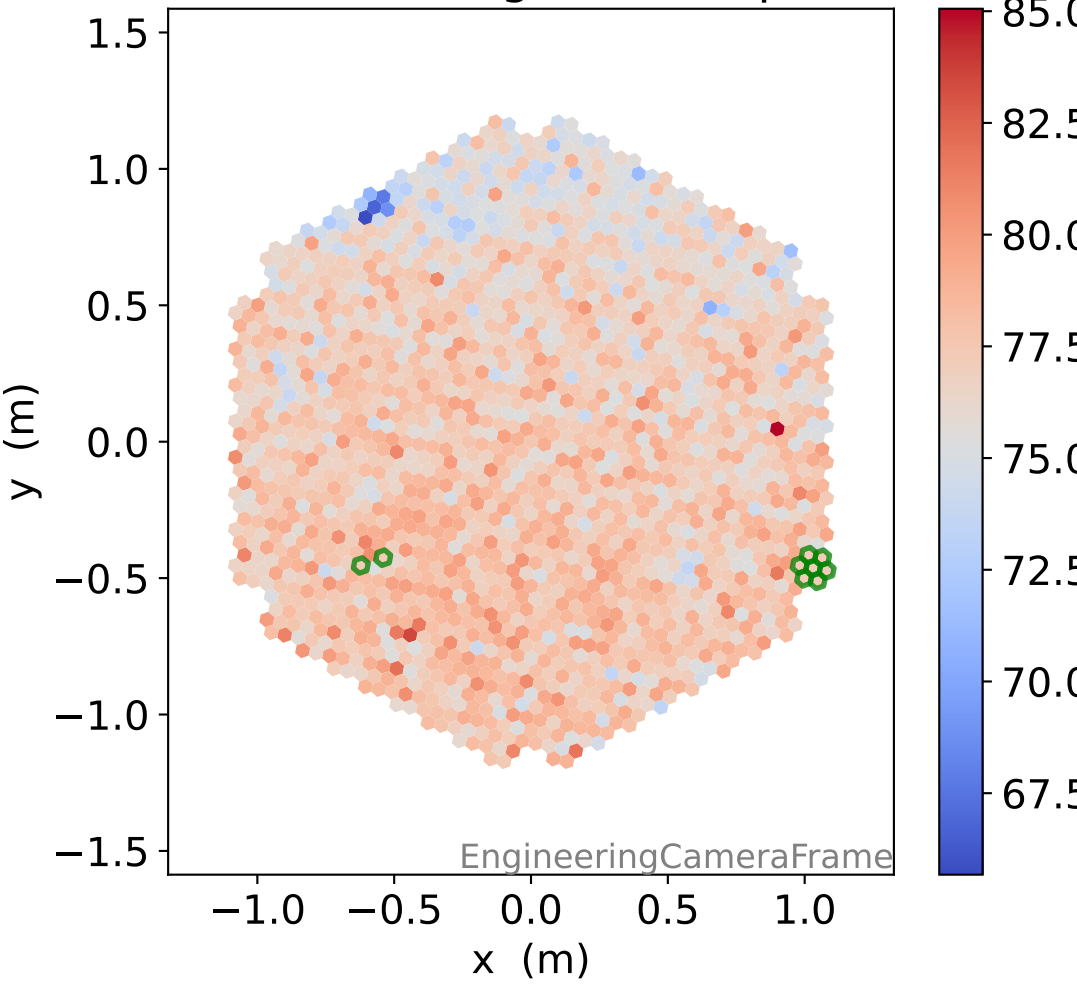

flat-fielded gain [ADC/pe]