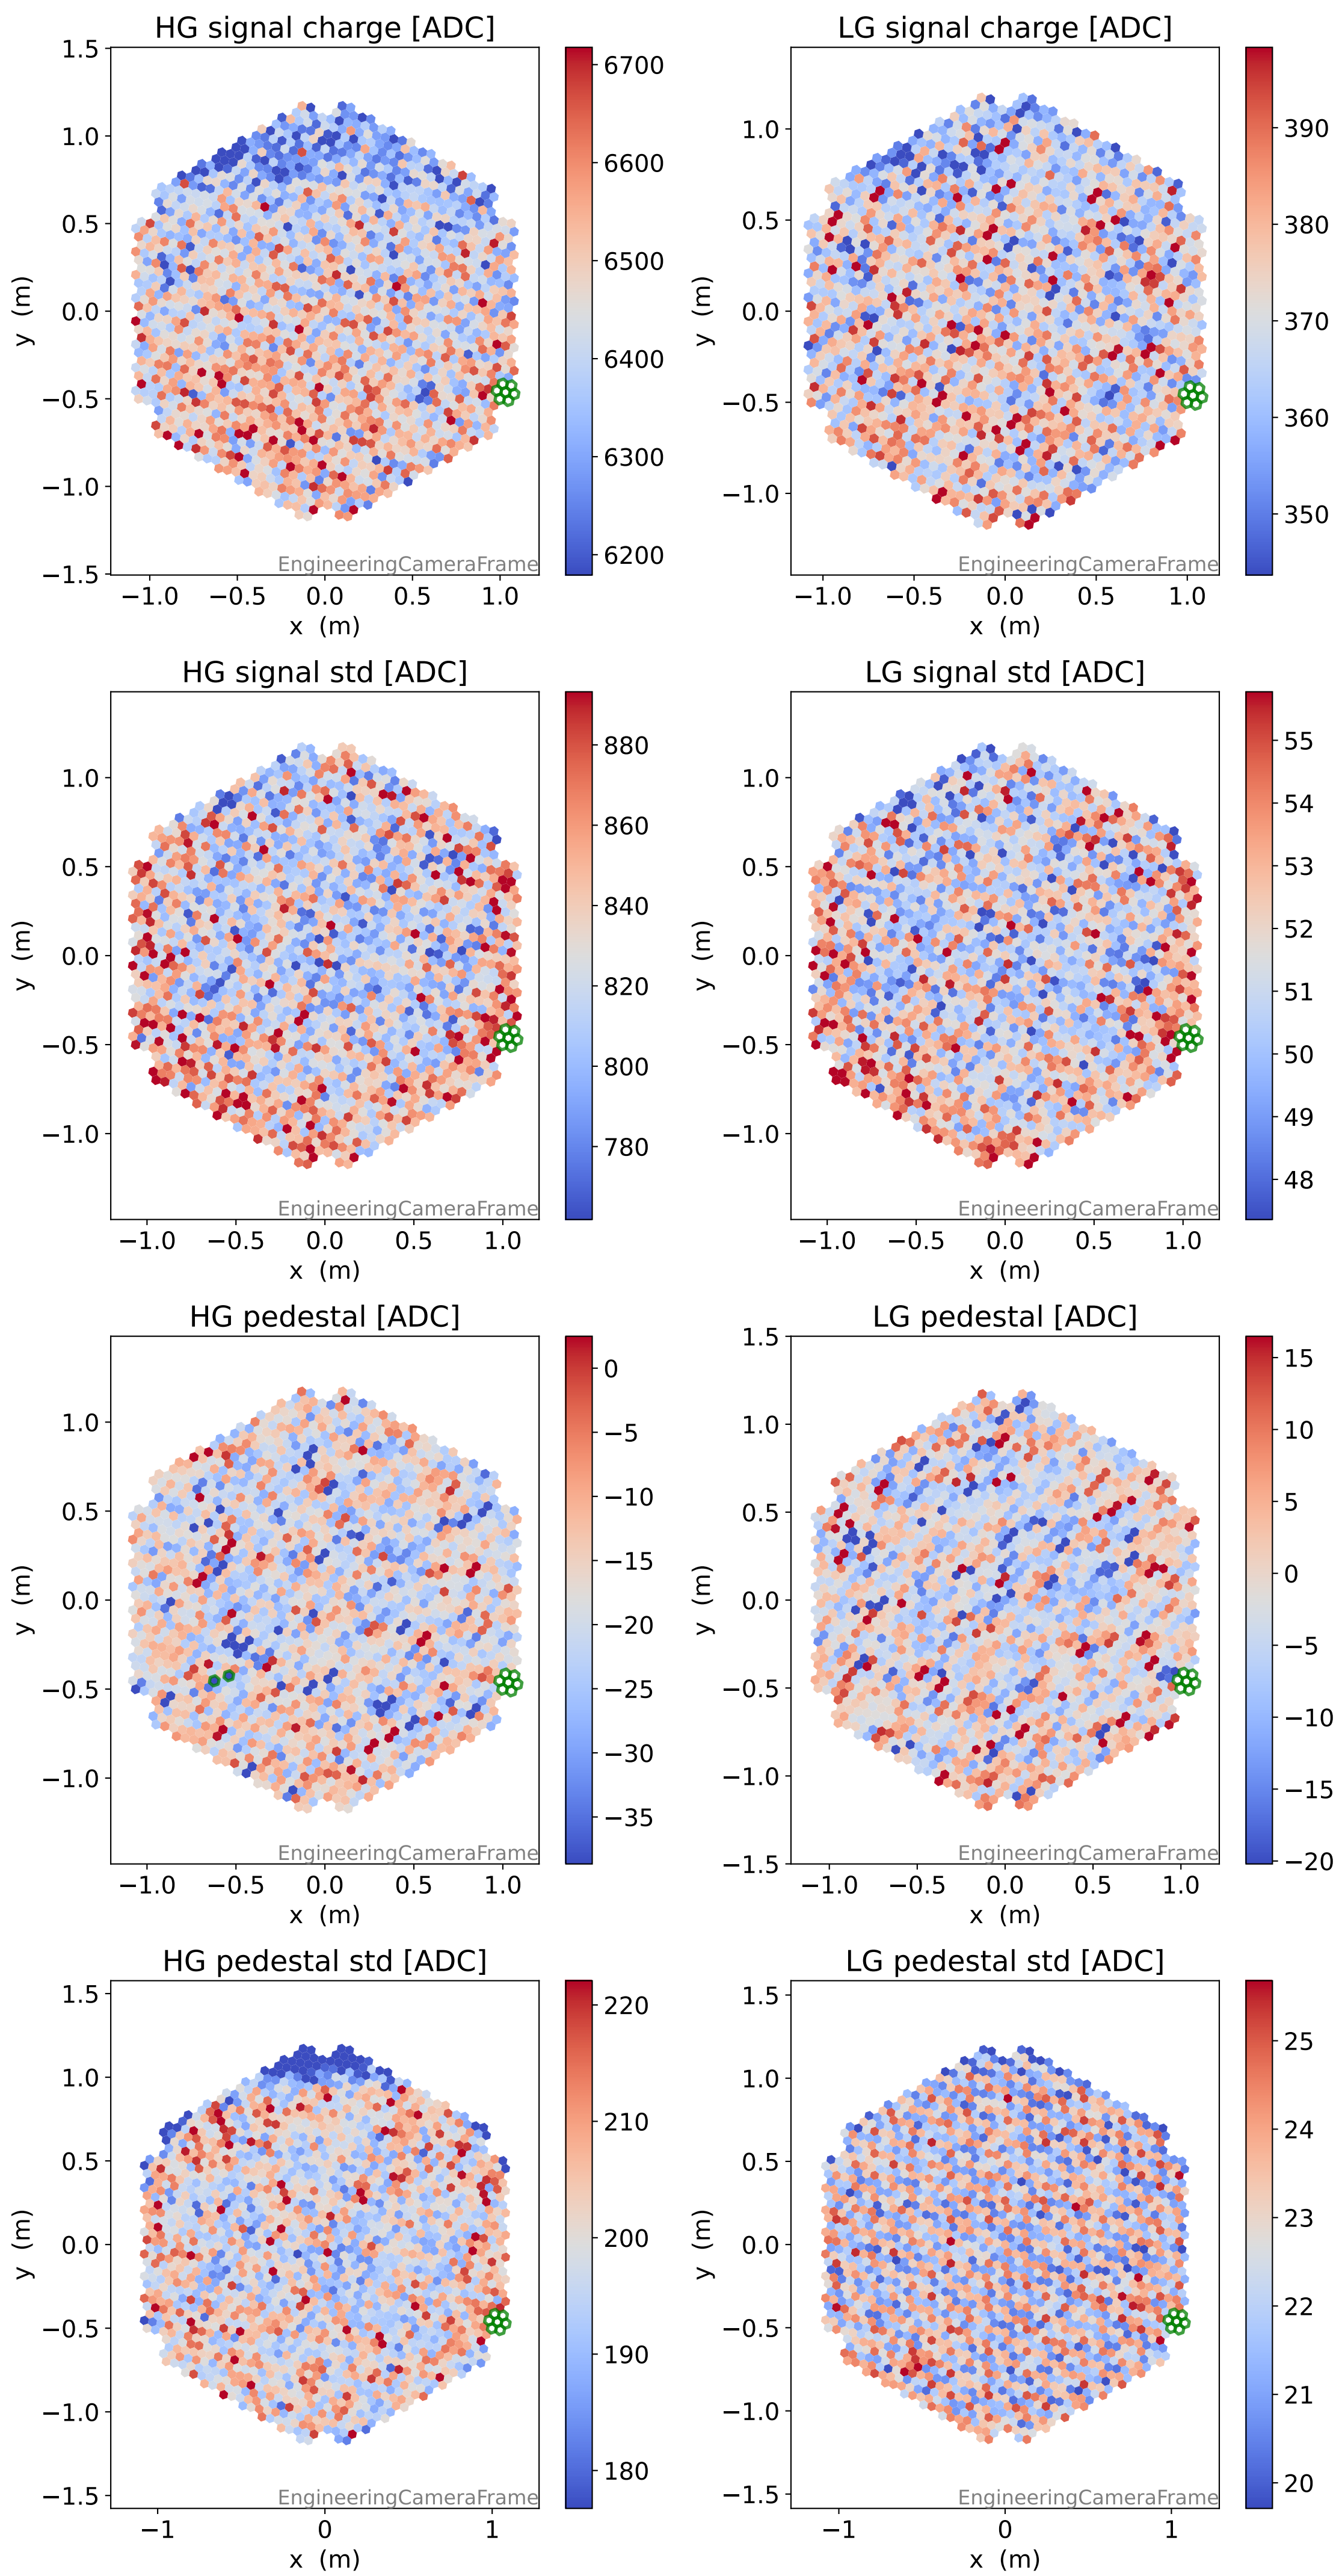

# Run 21313, Cat-A calibration

## FF sample of 10000 events

## pedestal sample of 10000 events