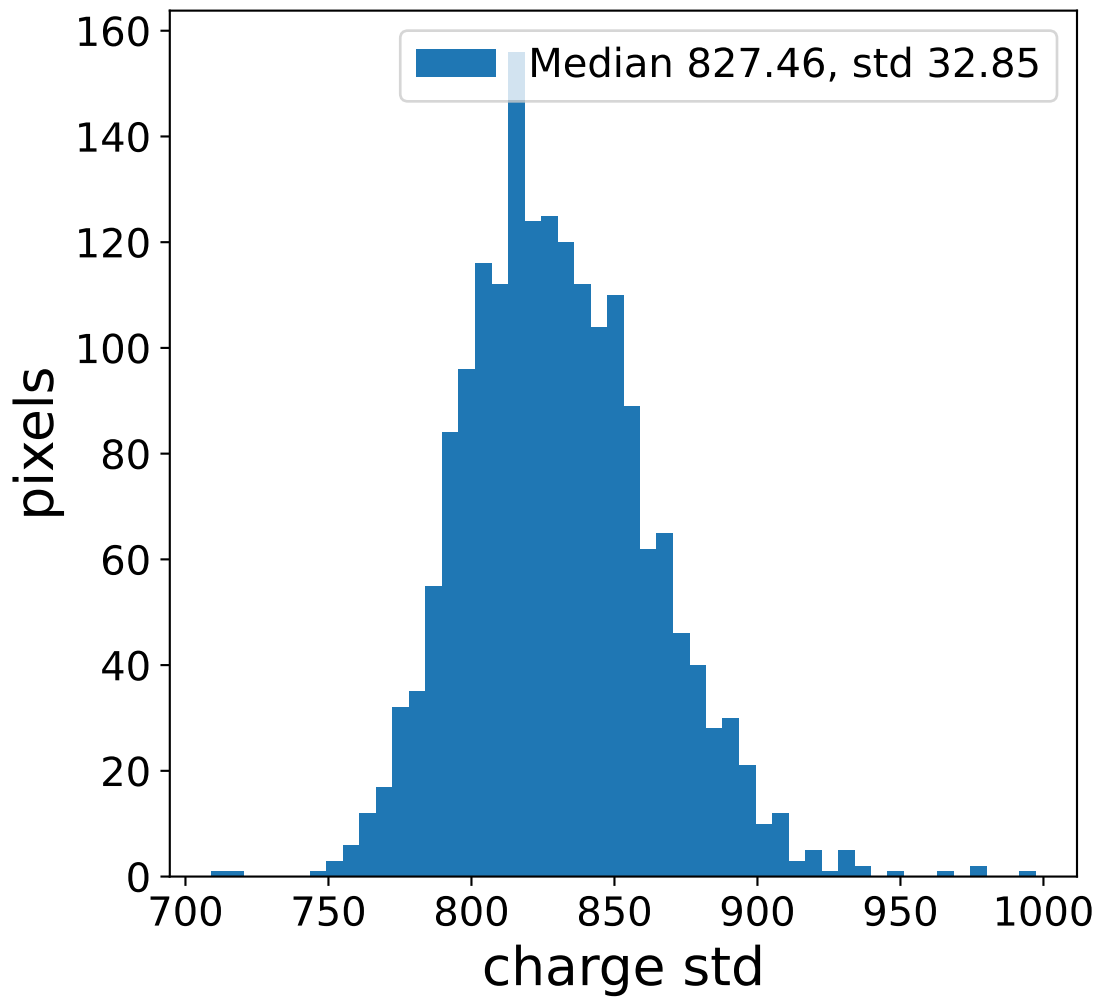

Run 21313 channel: HG

FF sample of 10000 events