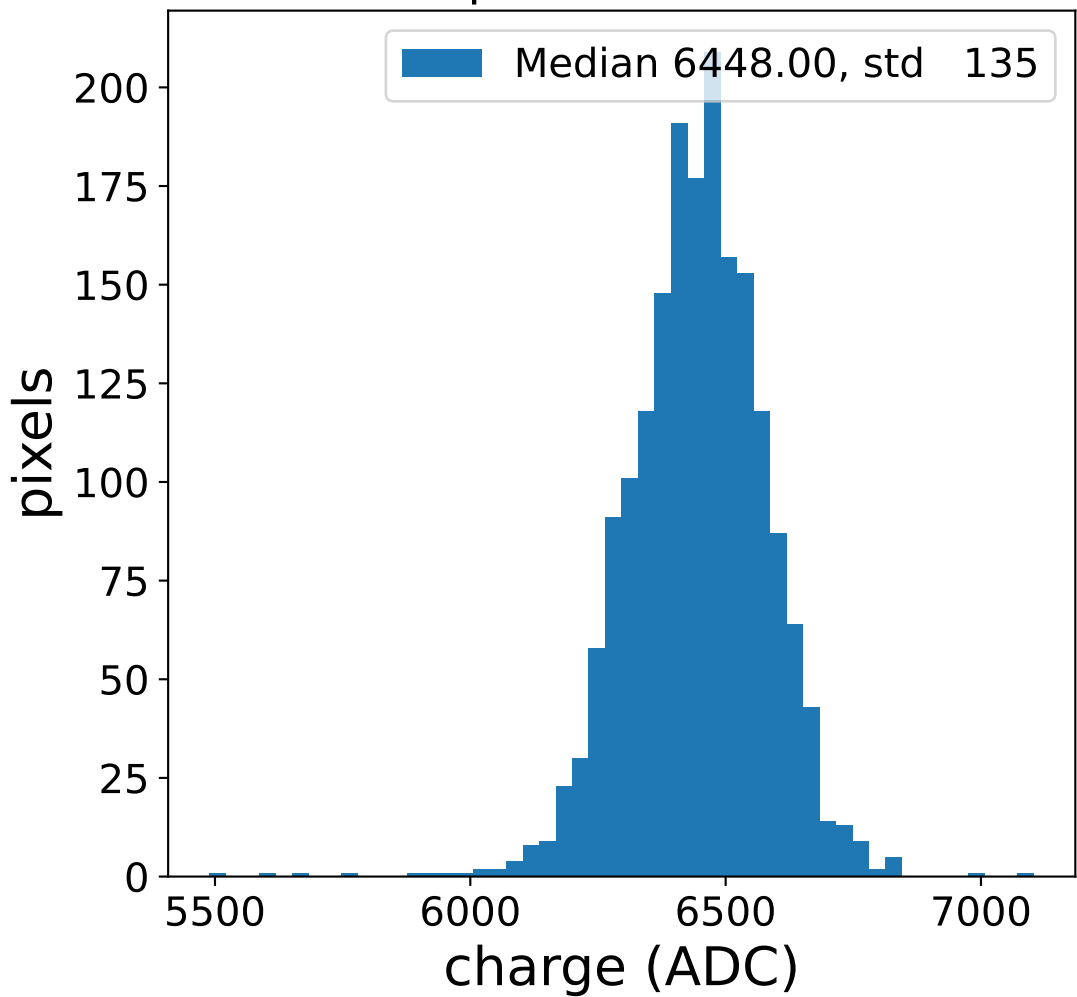

Run 21313 channel: HG

FF sample of 10000 events