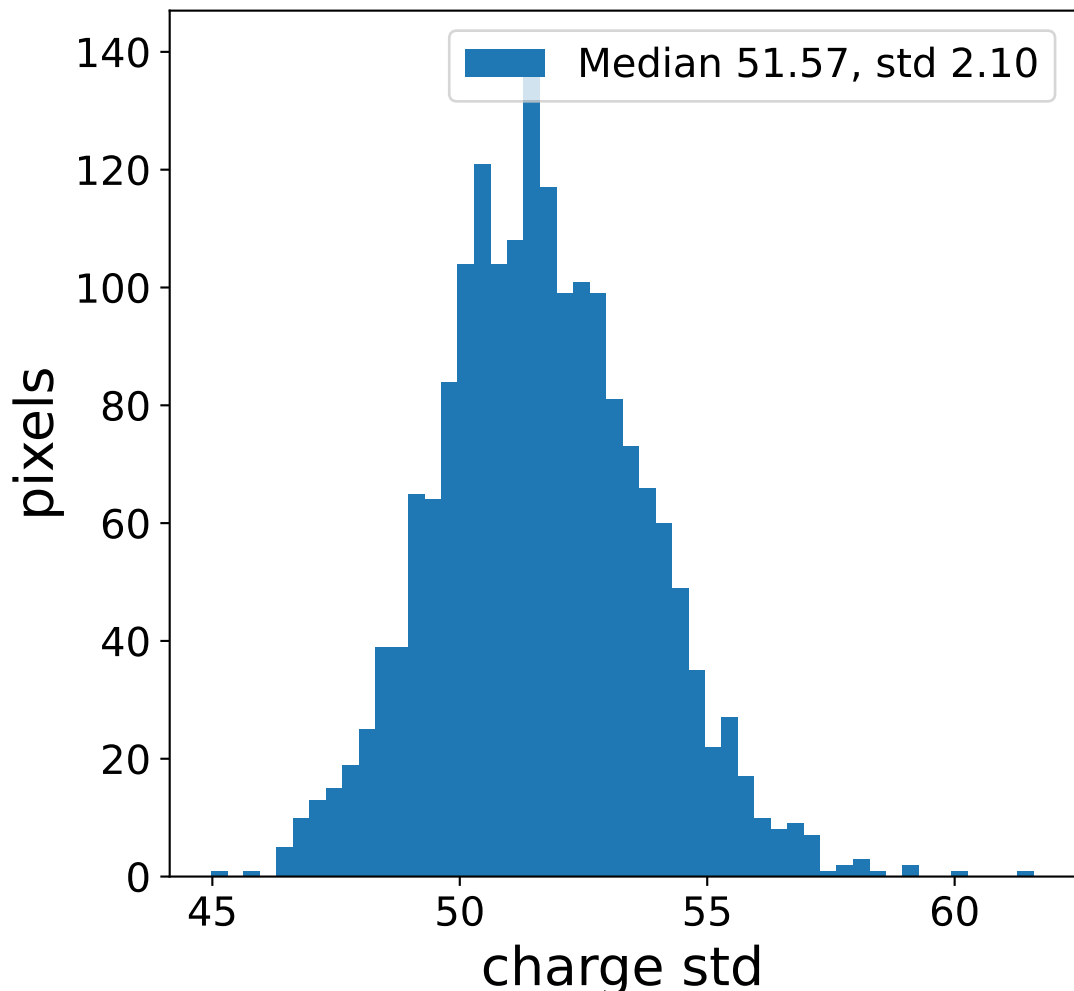

Run 21313 channel: LG

FF sample of 10000 events