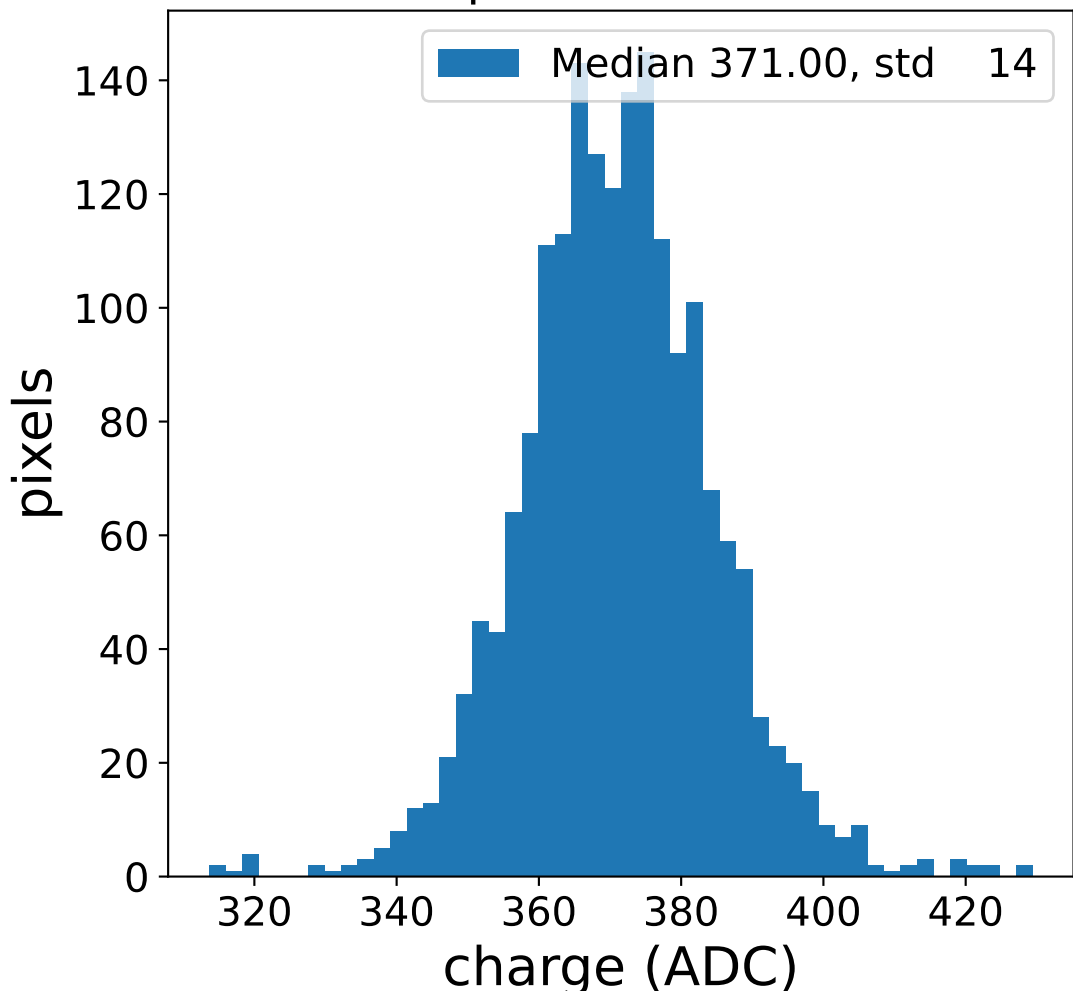

Run 21313 channel: LG

FF sample of 10000 events