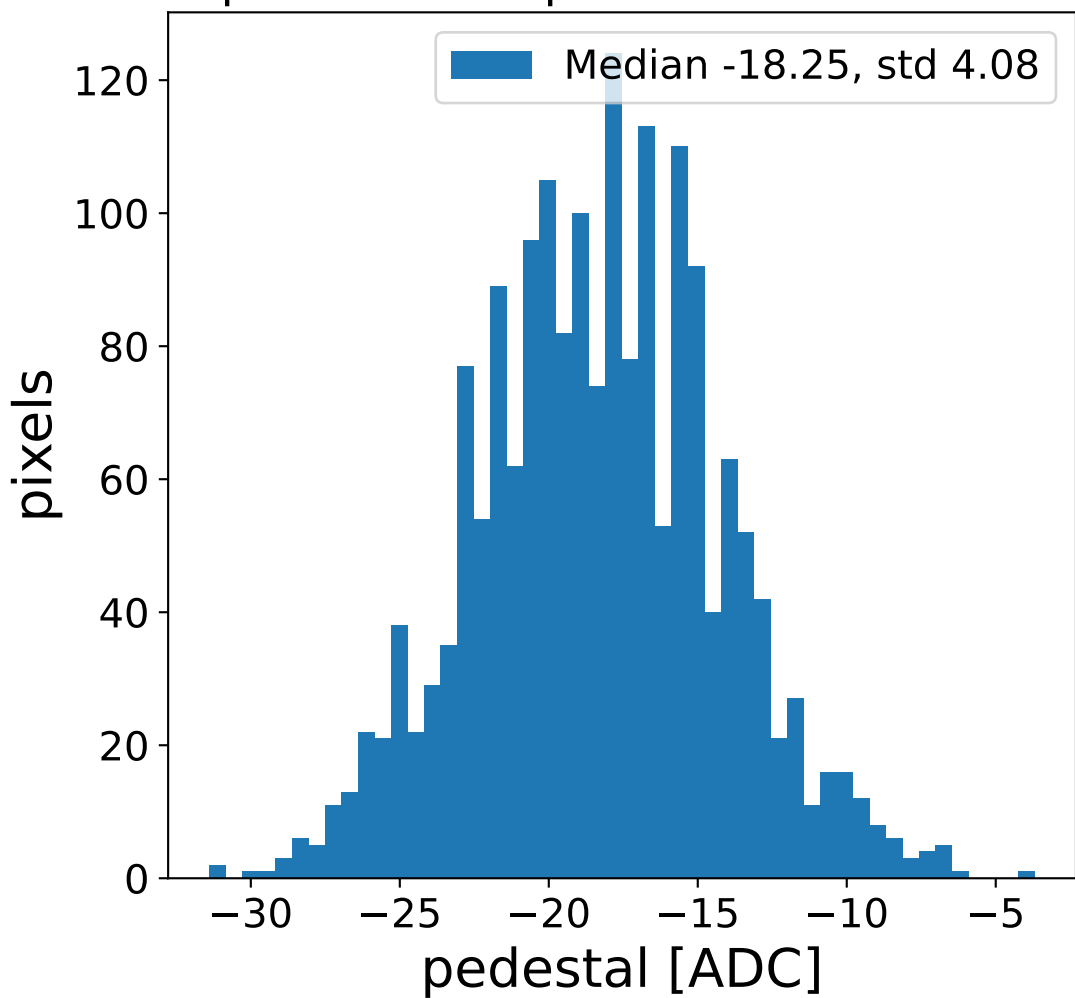

Run 21301, Cat-A calibration

Run 21301

Run 21301 channel: HG

FF sample of 10000 events

pedestal sample of 10000 events

flat-fielded gain [ADC/pe]

Run 21301 channel: LG

FF sample of 10000 events

pedestal sample of 10000 events

flat-fielded gain [ADC/pe]