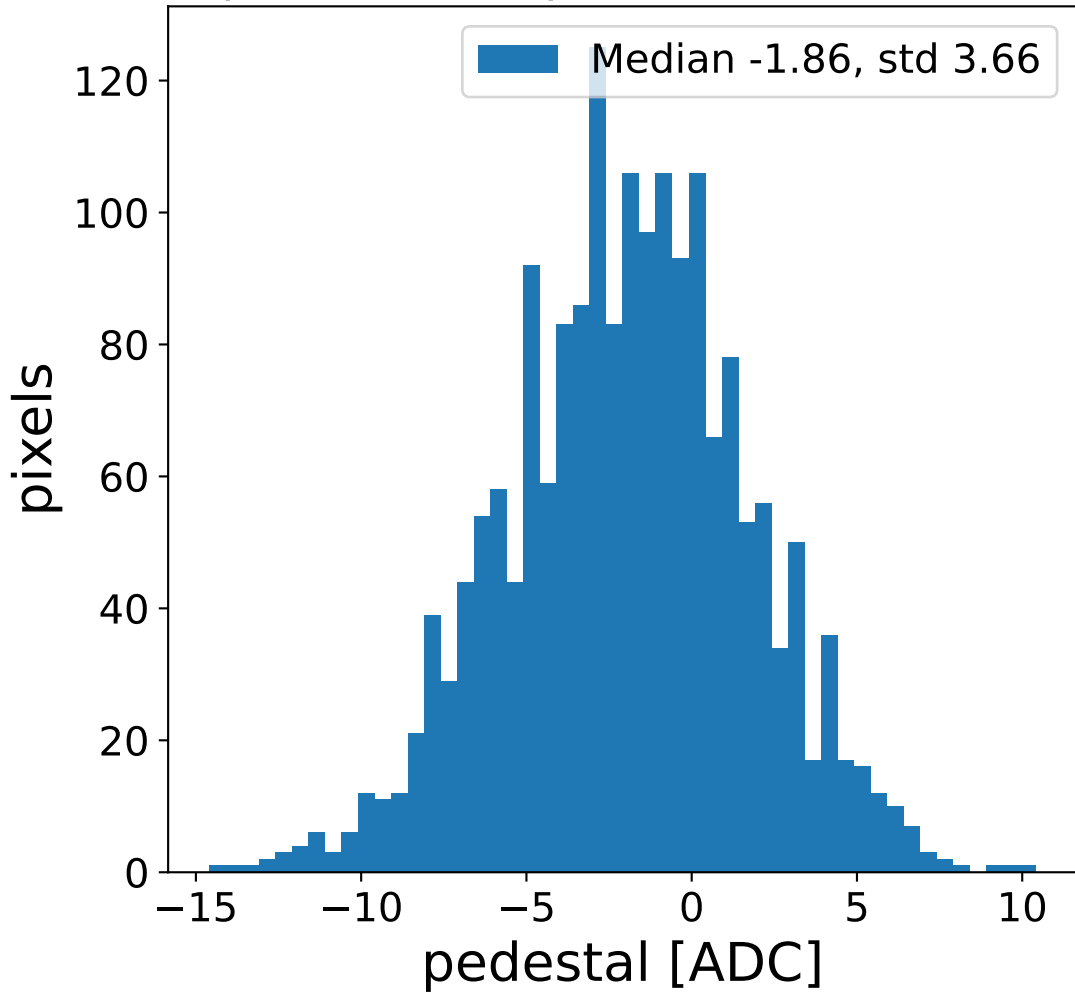

Run 21301, Cat-A calibration

Run 21301

Run 21301 channel: HG

FF sample of 10000 events

pedestal sample of 10000 events

flat-fielded gain [ADC/pe]

Run 21301 channel: LG

FF sample of 10000 events

pedestal sample of 10000 events

flat-fielded gain [ADC/pe]