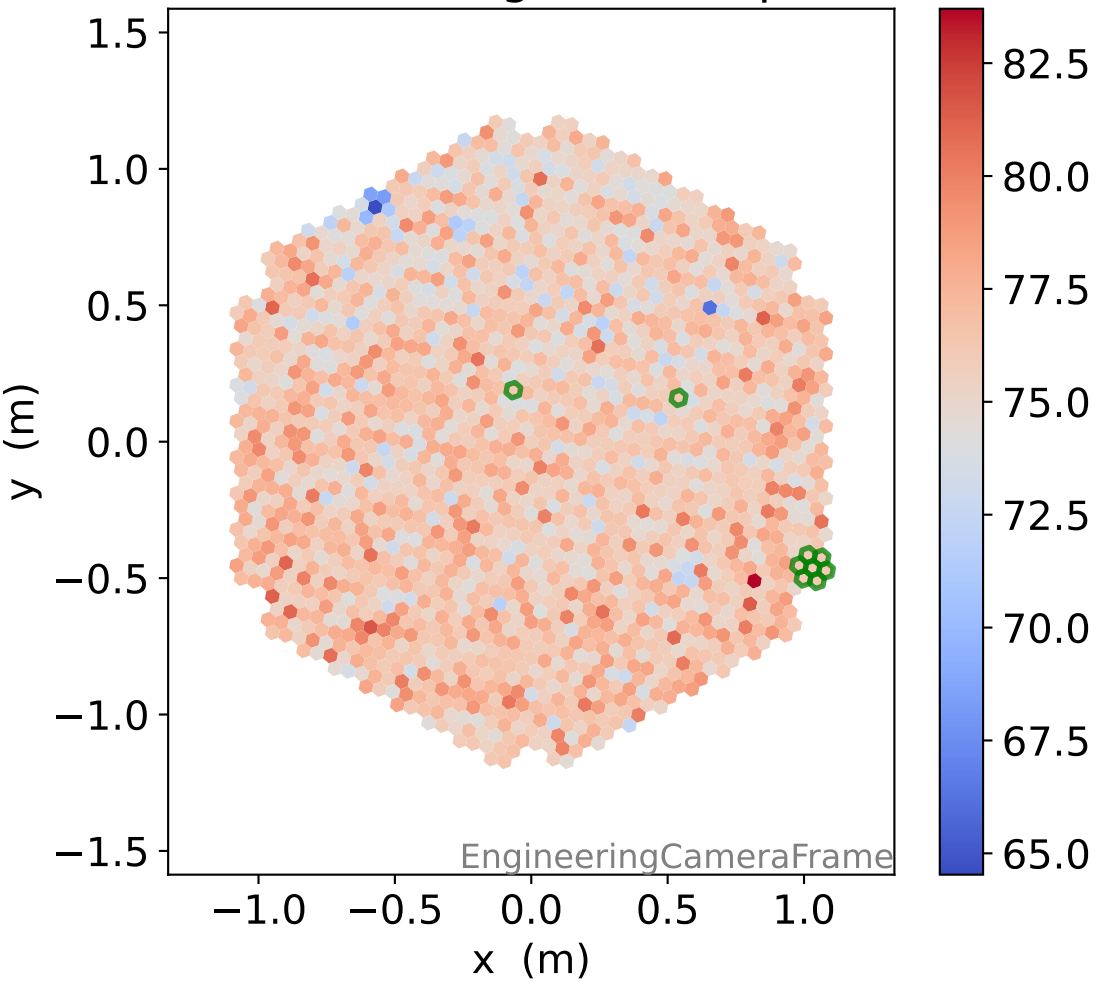

Run 21301, Cat-A calibration

Run 21301

Run 21301 channel: HG

FF sample of 10000 events

pedestal sample of 10000 events

flat-fielded gain [ADC/pe]

Run 21301 channel: LG

FF sample of 10000 events

pedestal sample of 10000 events

flat-fielded gain [ADC/pe]