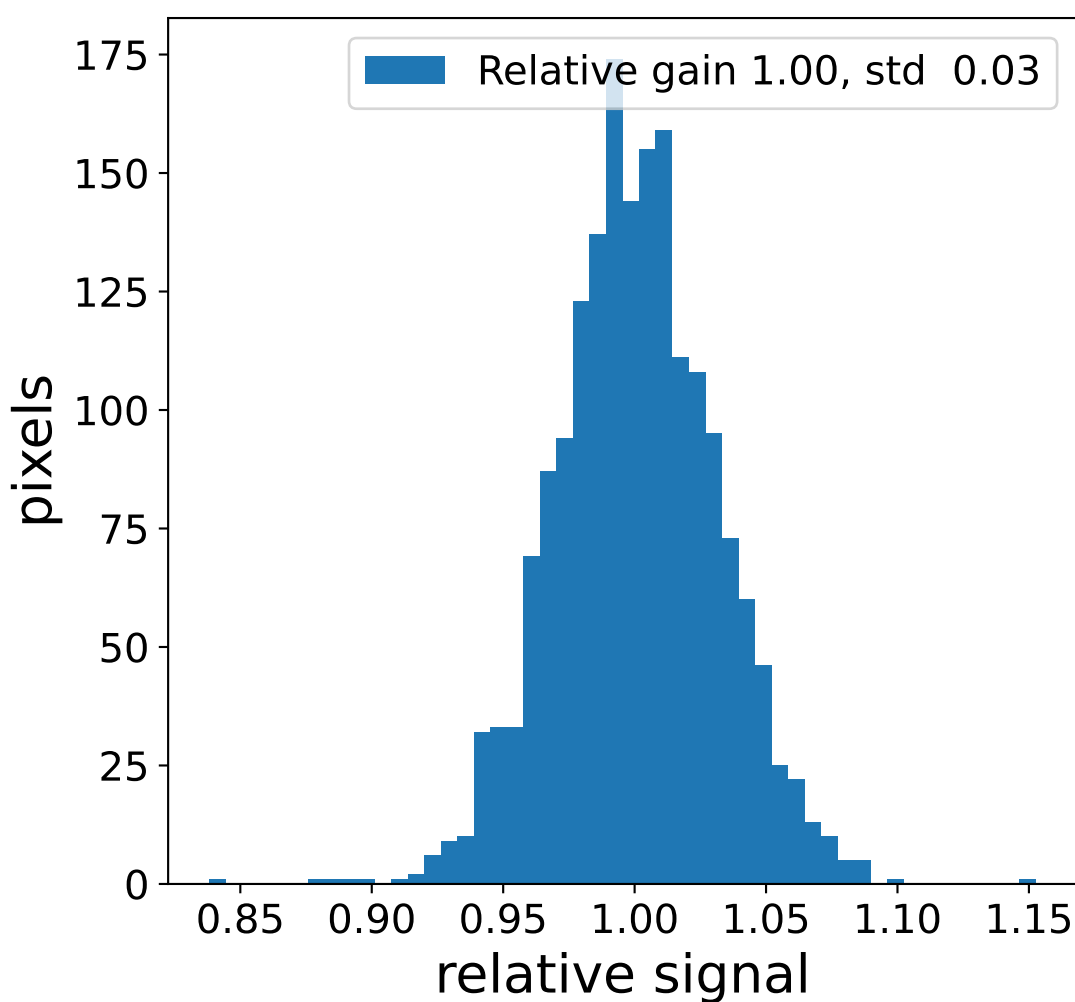

Run 21301, Cat-A calibration

Run 21301

Run 21301 channel: HG

FF sample of 10000 events

pedestal sample of 10000 events

flat-fielded gain [ADC/pe]

Run 21301 channel: LG

FF sample of 10000 events

pedestal sample of 10000 events

flat-fielded gain [ADC/pe]