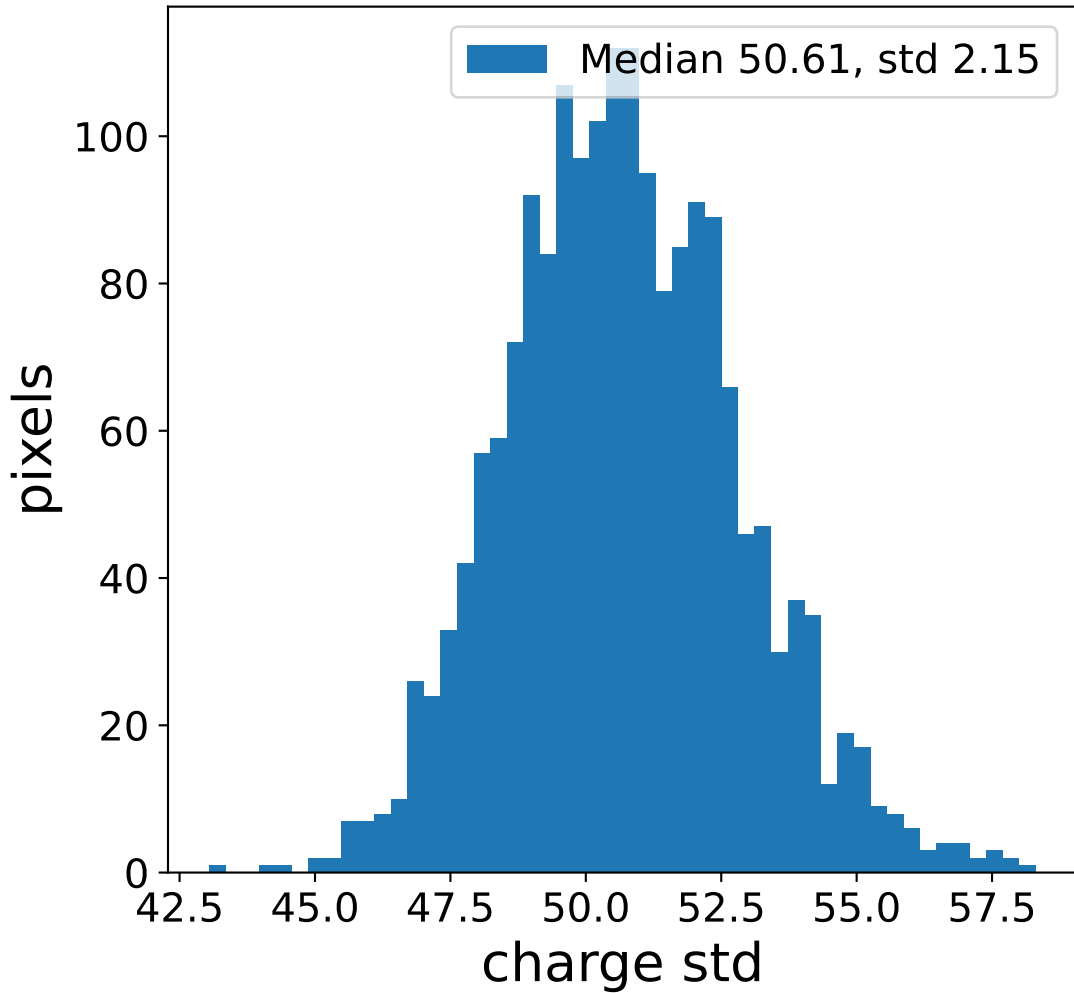

Run 21301, Cat-A calibration

Run 21301

Run 21301 channel: HG

FF sample of 10000 events

pedestal sample of 10000 events

flat-fielded gain [ADC/pe]

Run 21301 channel: LG

FF sample of 10000 events

pedestal sample of 10000 events

flat-fielded gain [ADC/pe]