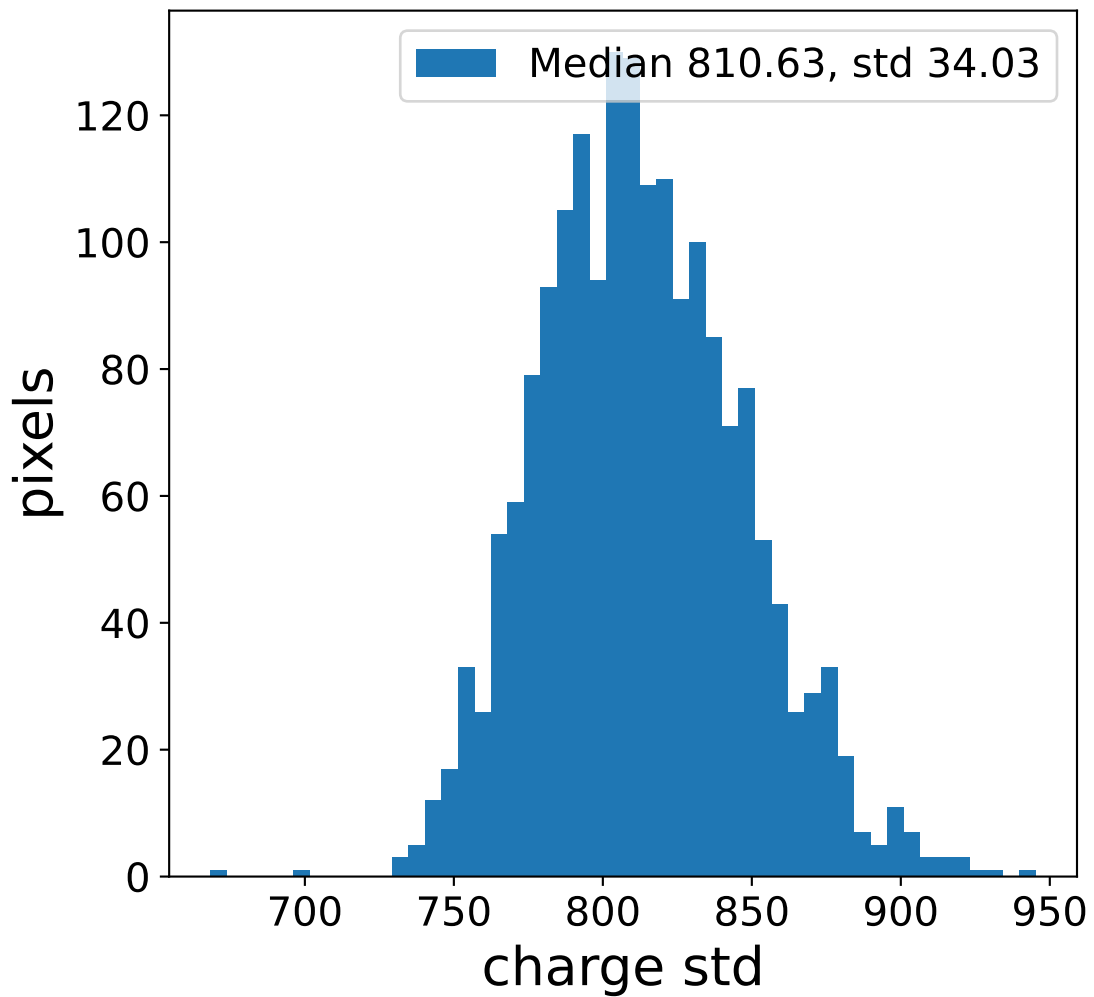

Run 21301, Cat-A calibration

Run 21301

Run 21301 channel: HG

FF sample of 10000 events

pedestal sample of 10000 events

flat-fielded gain [ADC/pe]

Run 21301 channel: LG

FF sample of 10000 events

pedestal sample of 10000 events

flat-fielded gain [ADC/pe]