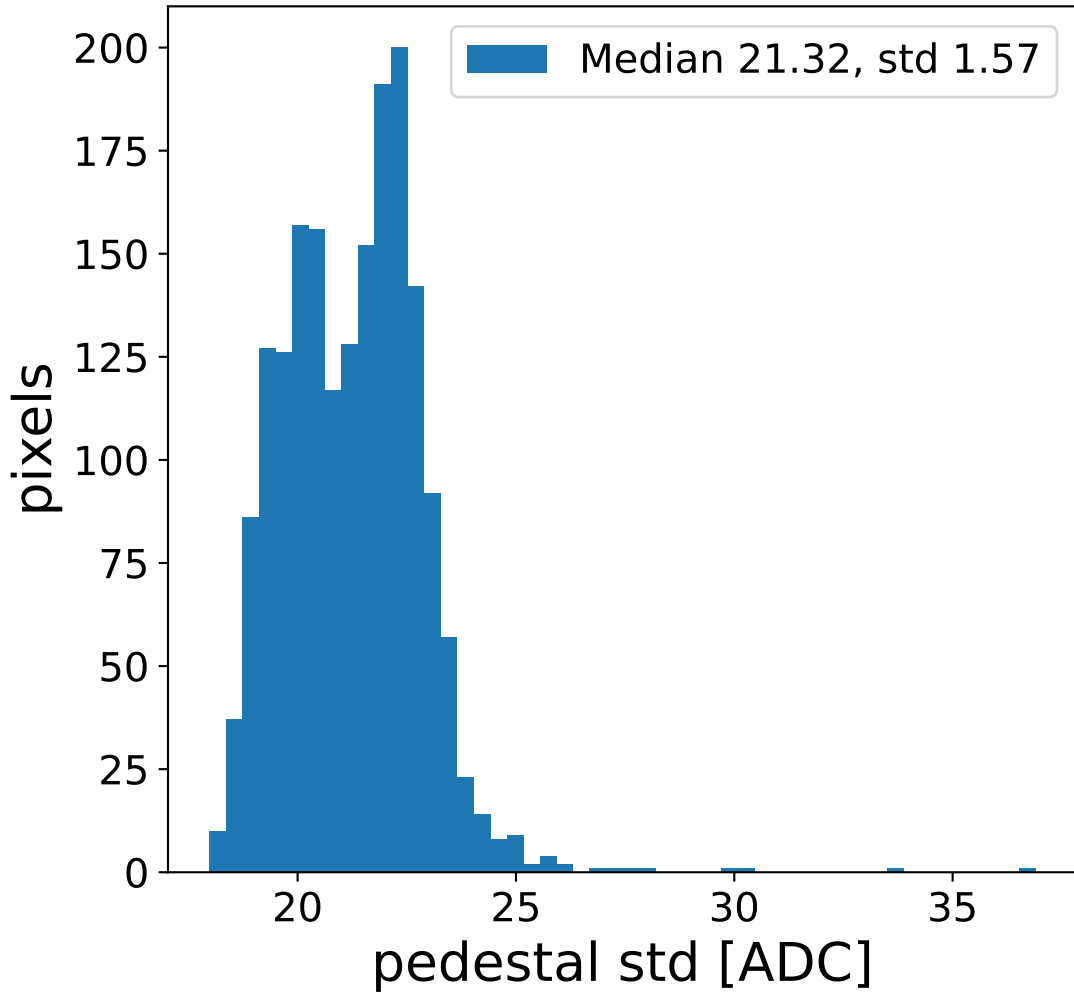

Run 21301, Cat-A calibration

Run 21301

Run 21301 channel: HG

FF sample of 10000 events

pedestal sample of 10000 events

flat-fielded gain [ADC/pe]

Run 21301 channel: LG

FF sample of 10000 events

pedestal sample of 10000 events

flat-fielded gain [ADC/pe]