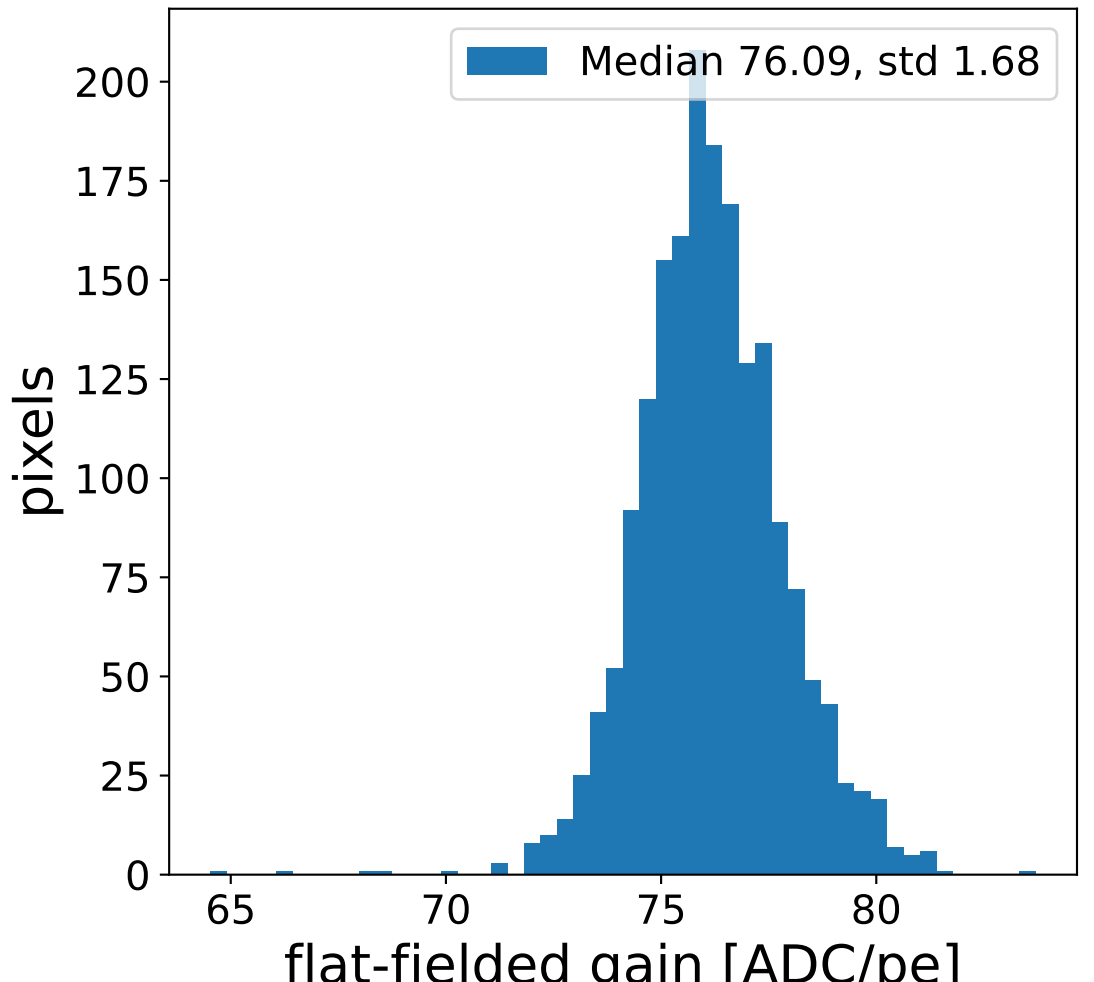

Run 21301, Cat-A calibration

Run 21301

Run 21301 channel: HG

FF sample of 10000 events

pedestal sample of 10000 events

flat-fielded gain [ADC/pe]

Run 21301 channel: LG

FF sample of 10000 events

pedestal sample of 10000 events

flat-fielded gain [ADC/pe]