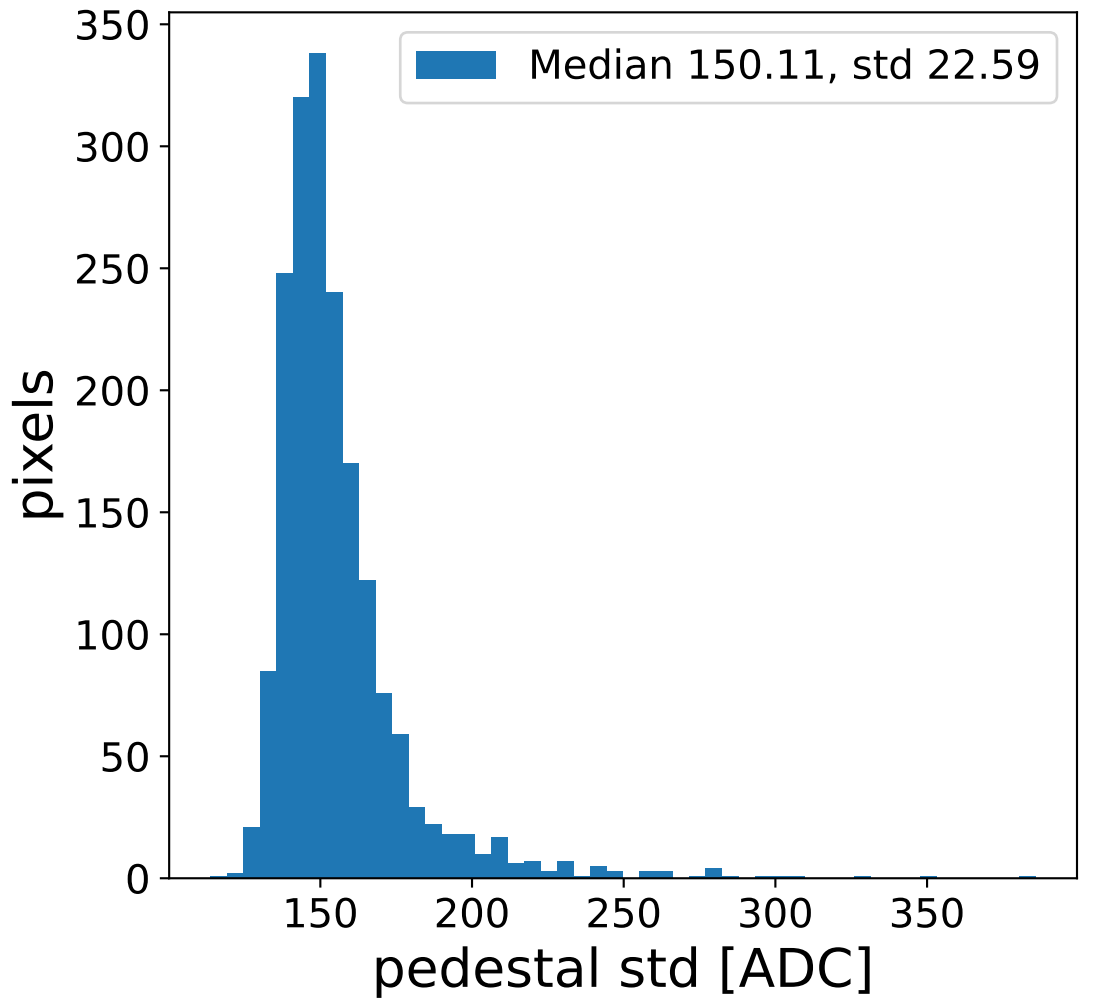

Run 21301, Cat-A calibration

Run 21301

Run 21301 channel: HG

FF sample of 10000 events

pedestal sample of 10000 events

flat-fielded gain [ADC/pe]

Run 21301 channel: LG

FF sample of 10000 events

pedestal sample of 10000 events

flat-fielded gain [ADC/pe]