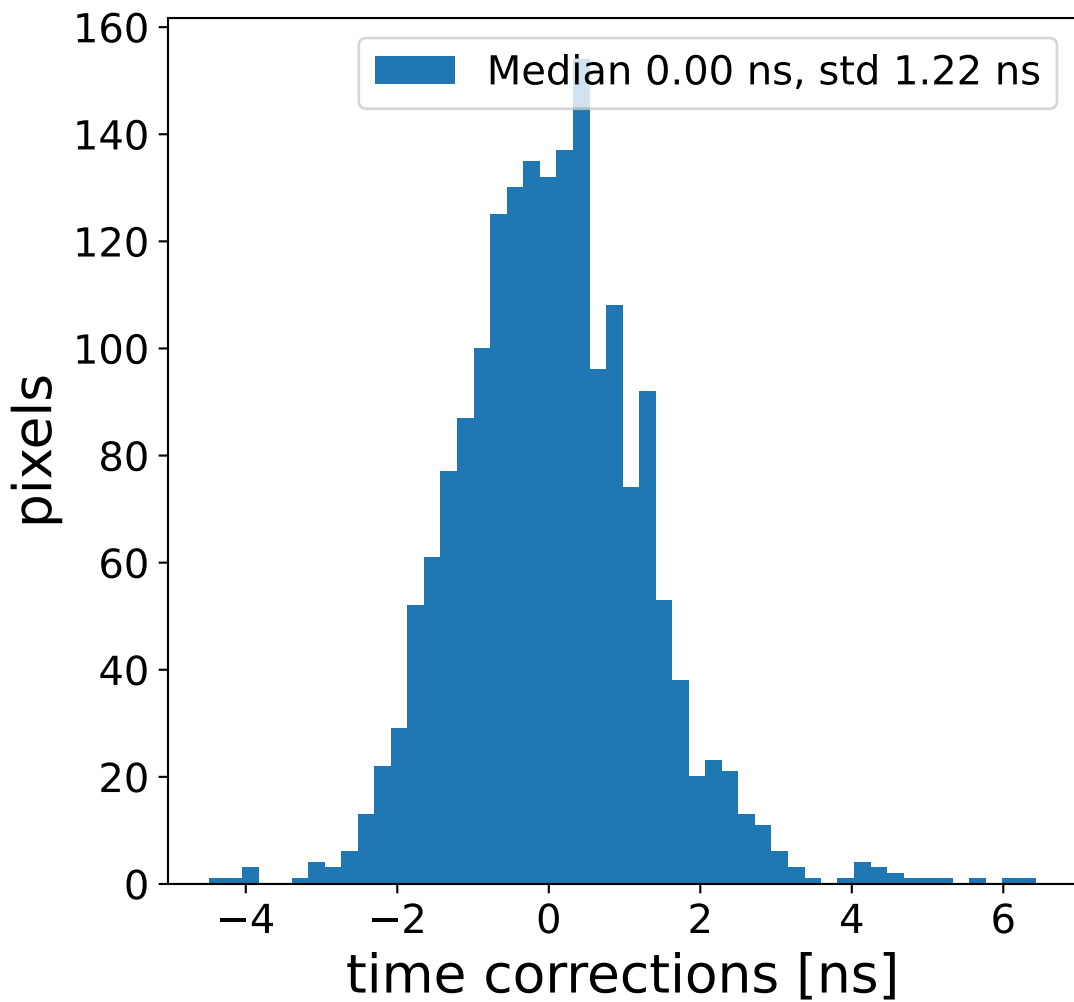

Run 21301, Cat-A calibration

Run 21301

Run 21301 channel: HG

FF sample of 10000 events

pedestal sample of 10000 events

flat-fielded gain [ADC/pe]

Run 21301 channel: LG

FF sample of 10000 events

pedestal sample of 10000 events

flat-fielded gain [ADC/pe]