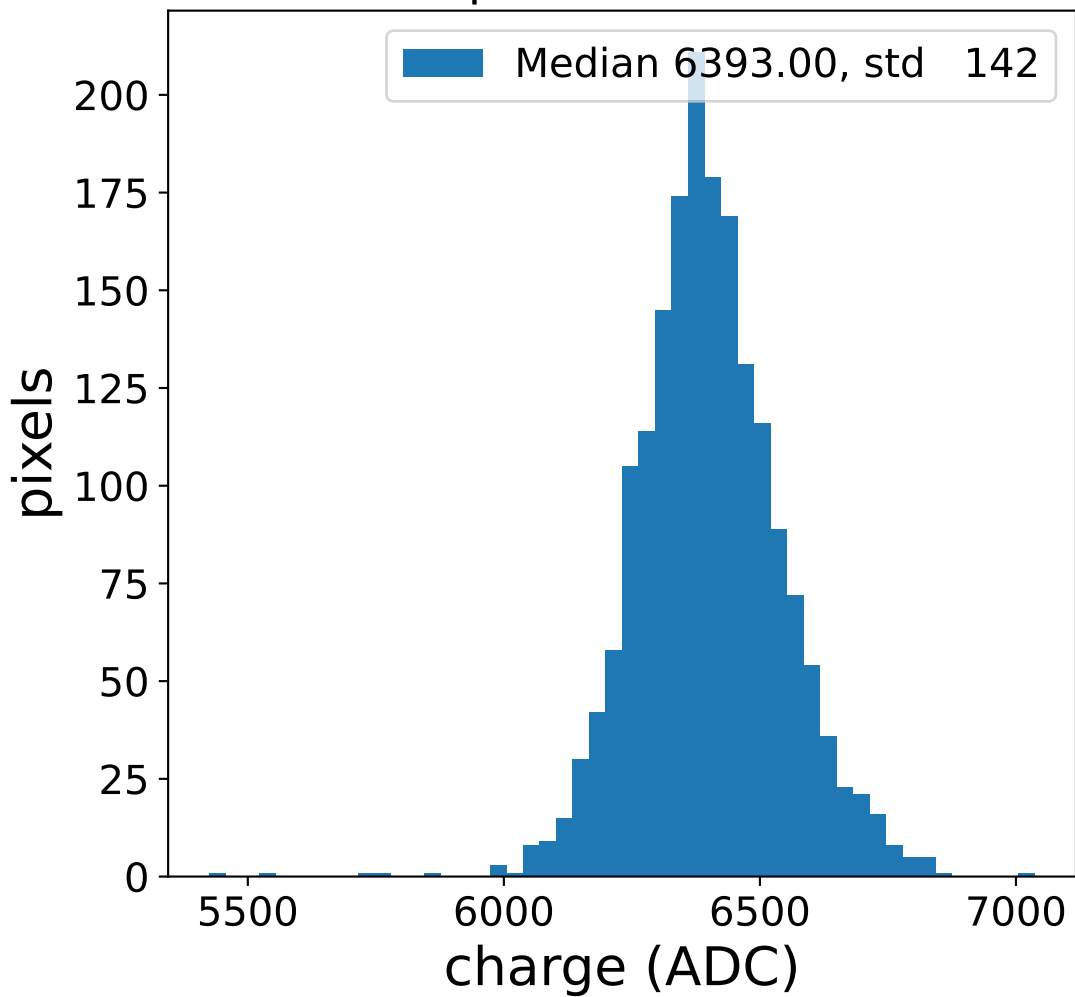

Run 21301, Cat-A calibration

Run 21301

Run 21301 channel: HG

FF sample of 10000 events

pedestal sample of 10000 events

flat-fielded gain [ADC/pe]

Run 21301 channel: LG

FF sample of 10000 events

pedestal sample of 10000 events

flat-fielded gain [ADC/pe]