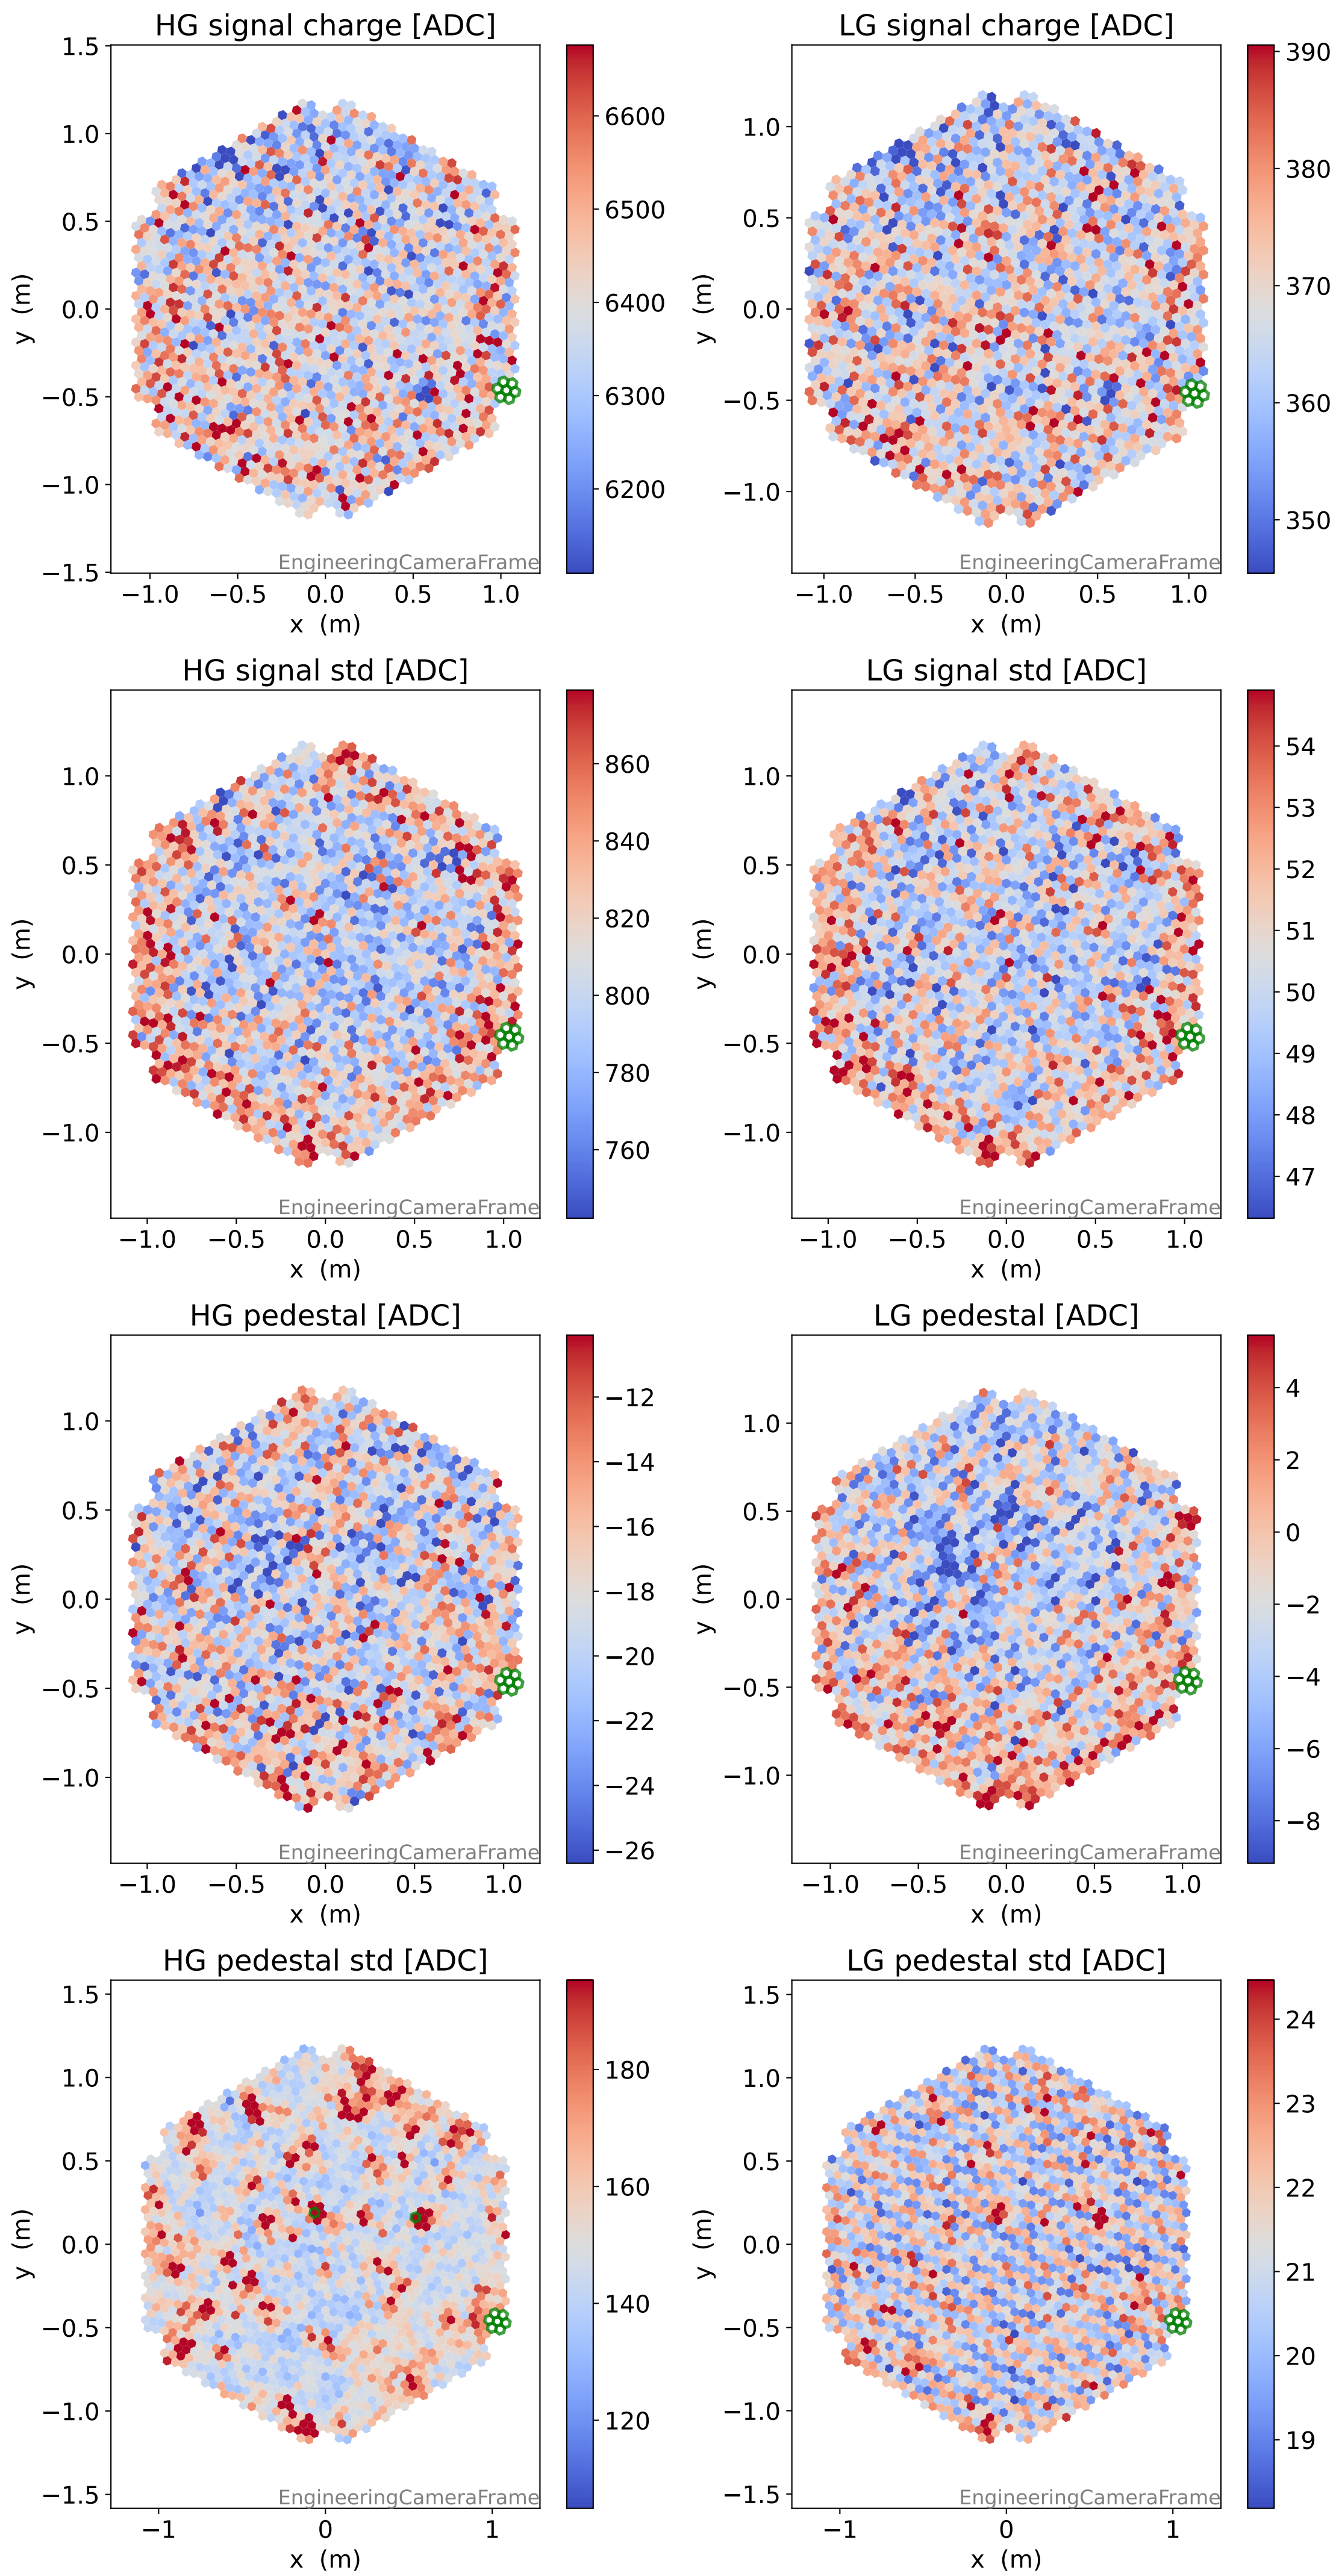

Run 21301, Cat-A calibration

Run 21301

Run 21301 channel: HG

FF sample of 10000 events

pedestal sample of 10000 events

flat-fielded gain [ADC/pe]

Run 21301 channel: LG

FF sample of 10000 events

pedestal sample of 10000 events

flat-fielded gain [ADC/pe]