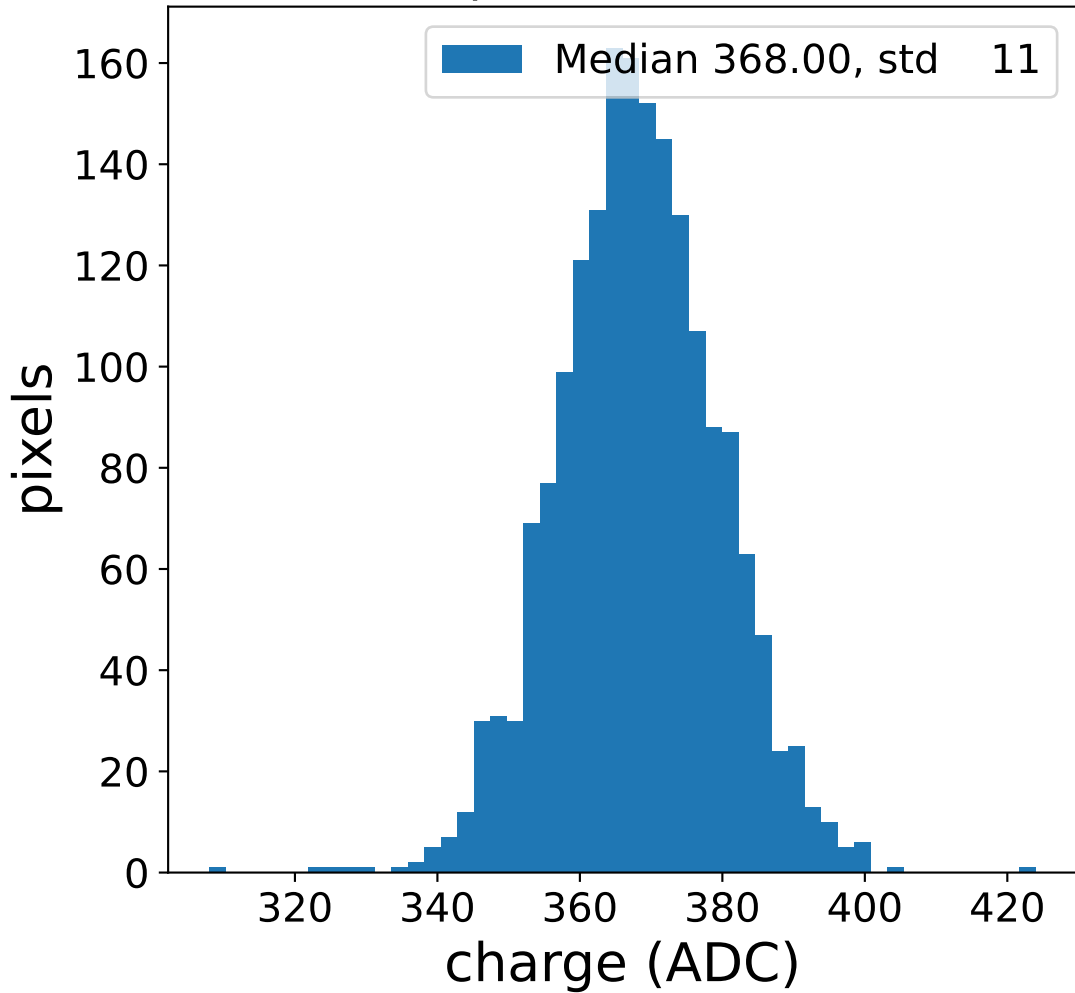

Run 21301, Cat-A calibration

Run 21301

Run 21301 channel: HG

FF sample of 10000 events

pedestal sample of 10000 events

flat-fielded gain [ADC/pe]

Run 21301 channel: LG

FF sample of 10000 events

pedestal sample of 10000 events

flat-fielded gain [ADC/pe]