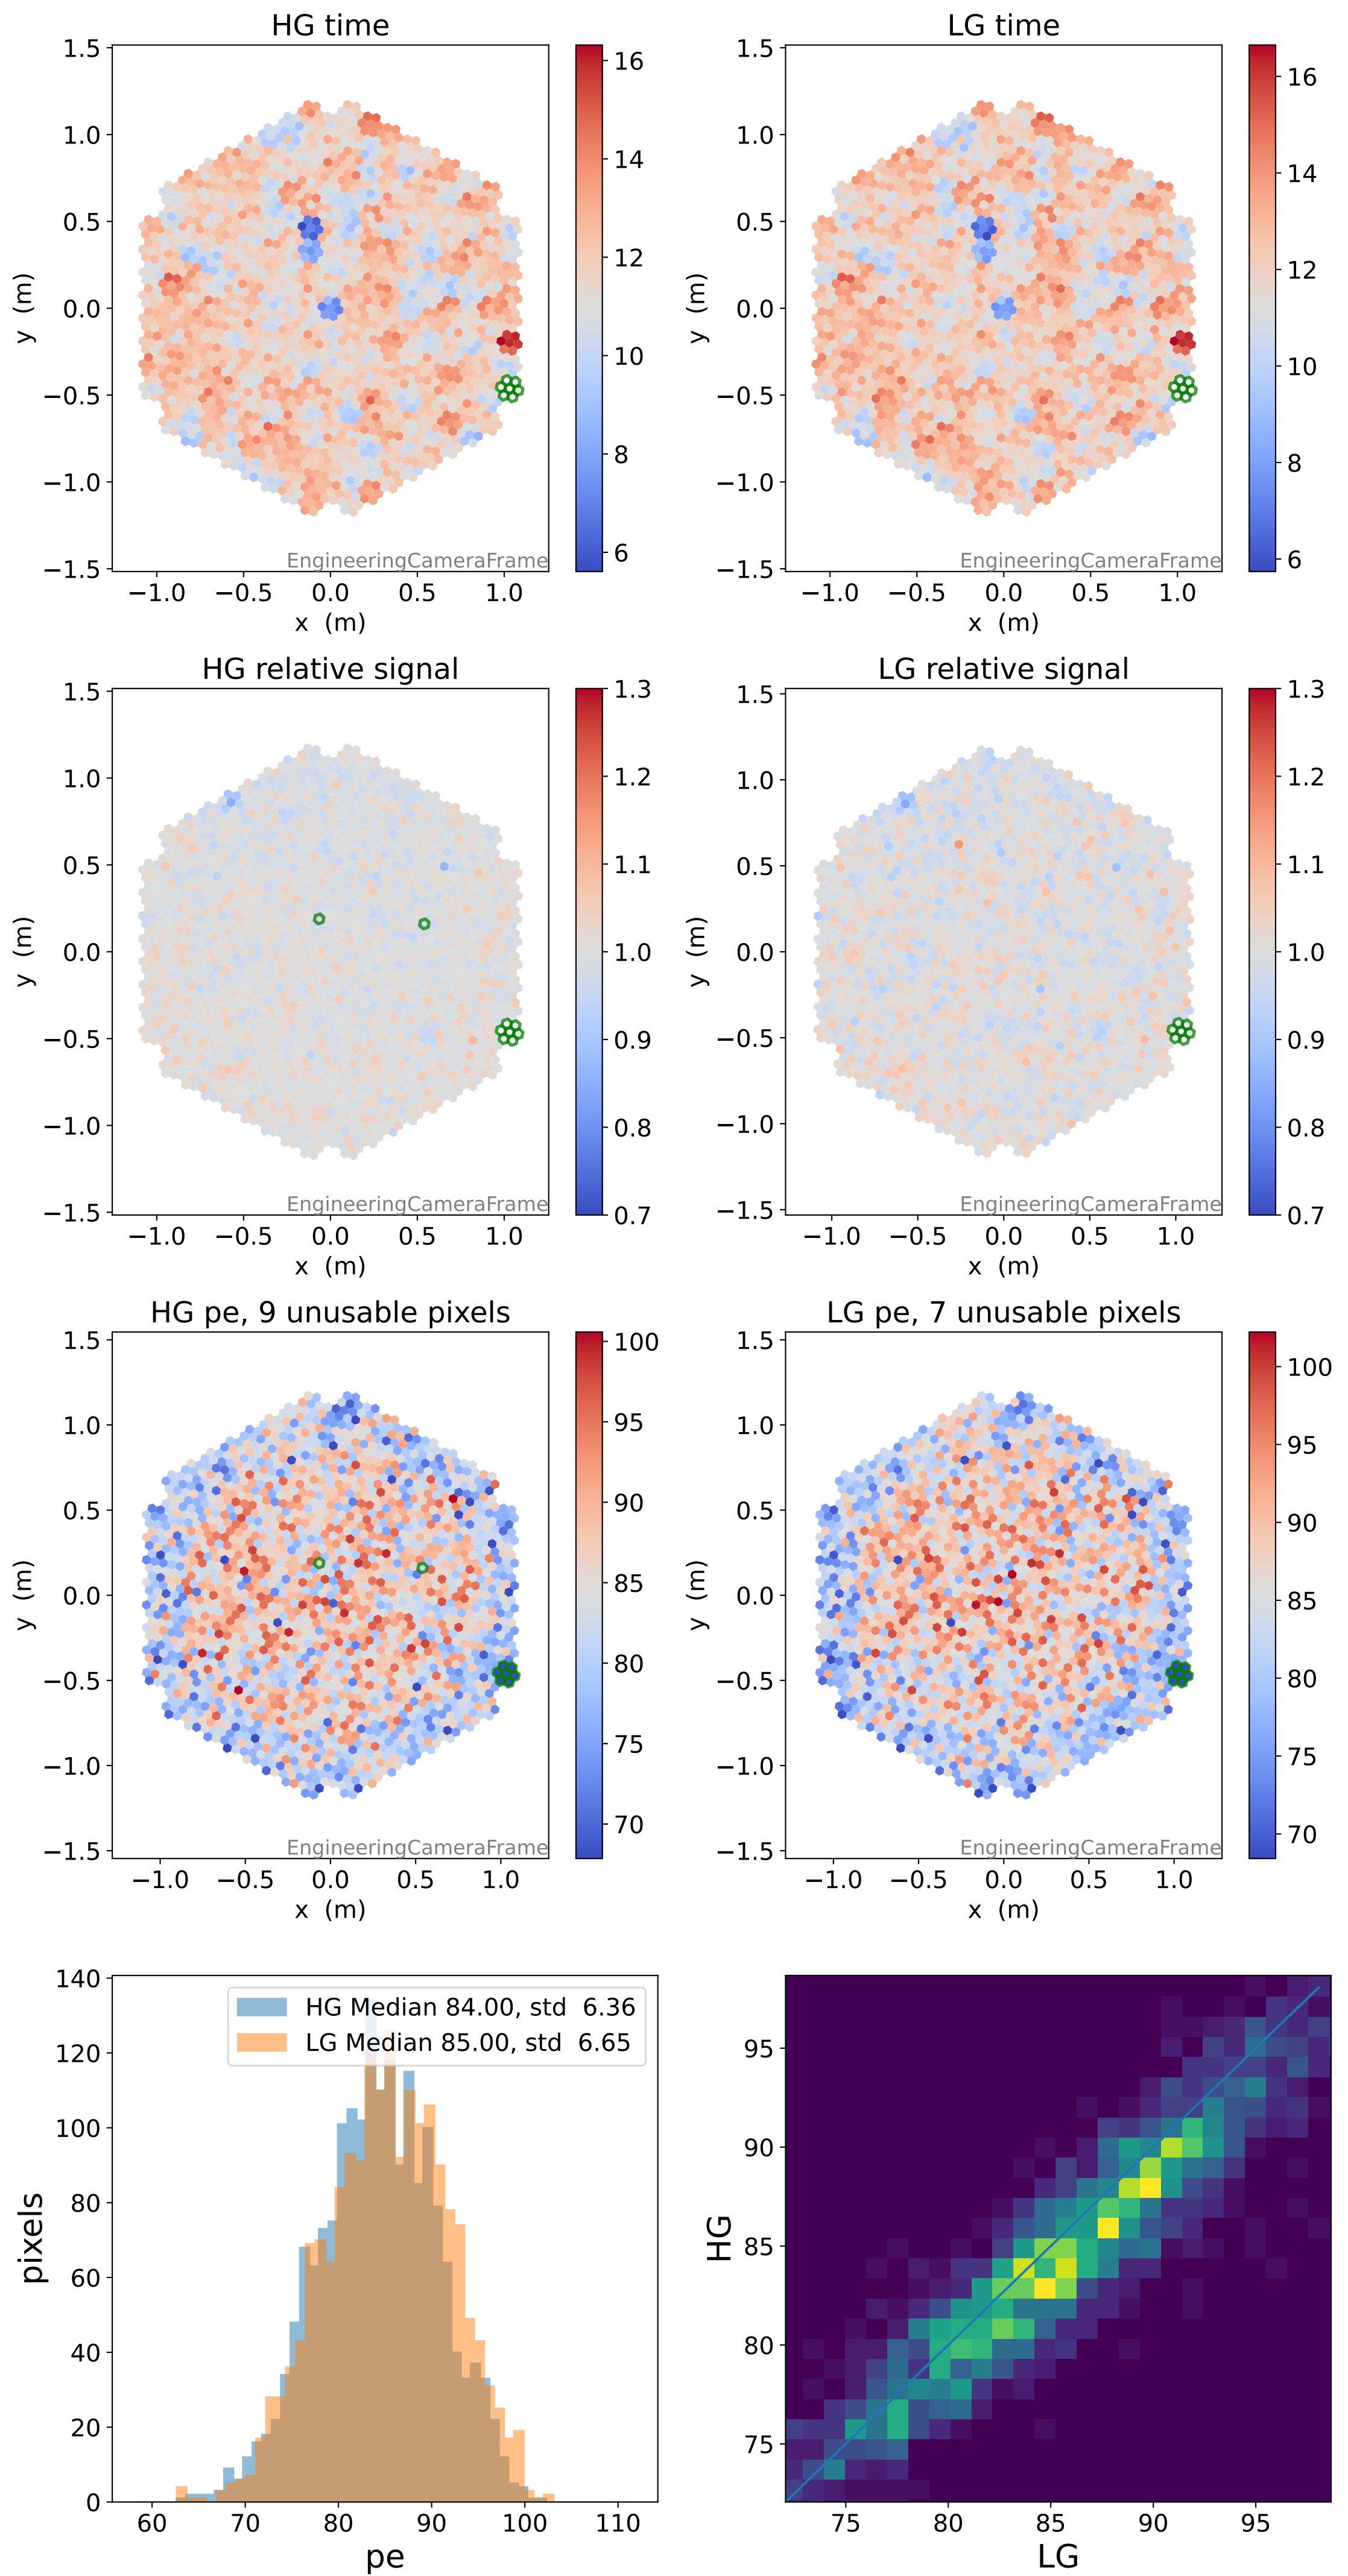

Run 21301, Cat-A calibration

Run 21301

Run 21301 channel: HG

FF sample of 10000 events

pedestal sample of 10000 events

flat-fielded gain [ADC/pe]

Run 21301 channel: LG

FF sample of 10000 events

pedestal sample of 10000 events

flat-fielded gain [ADC/pe]