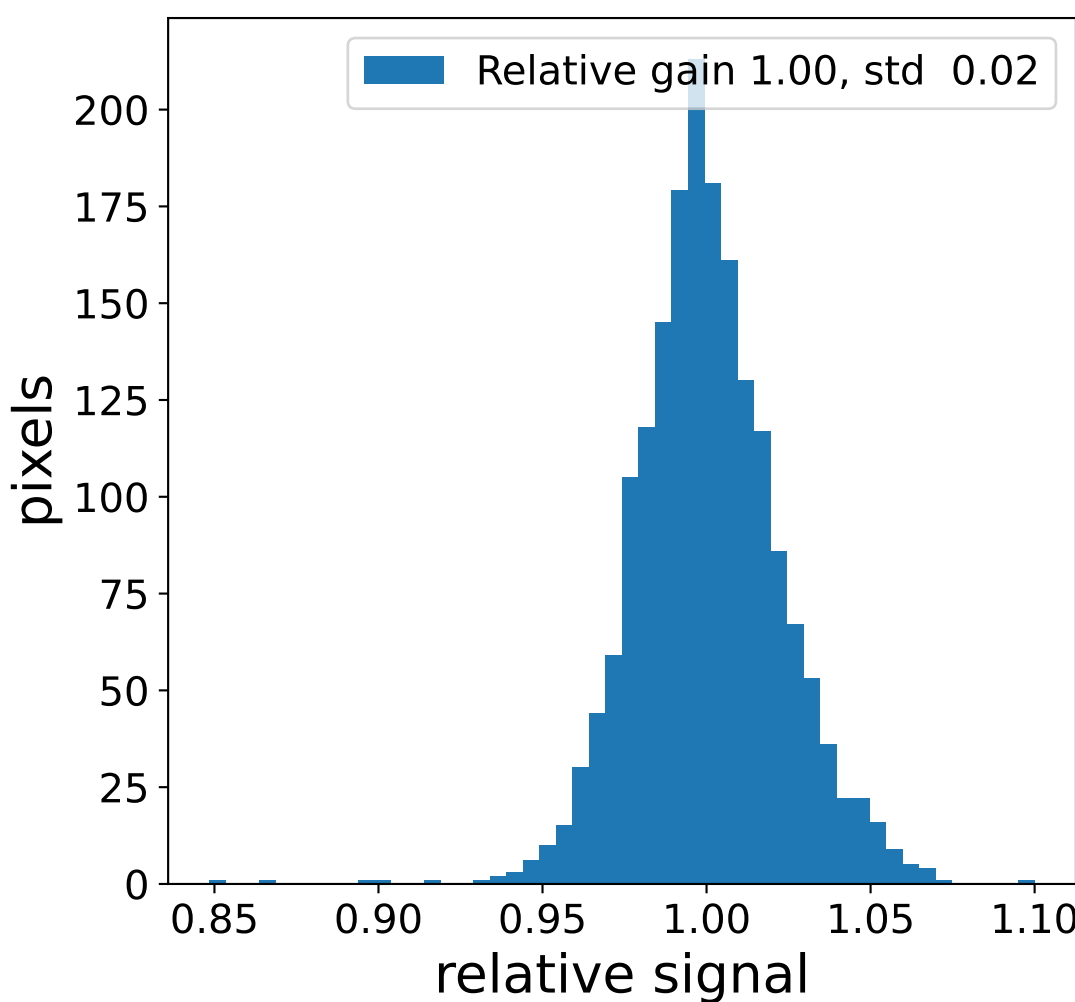

Run 21301, Cat-A calibration

Run 21301

Run 21301 channel: HG

FF sample of 10000 events

pedestal sample of 10000 events

flat-fielded gain [ADC/pe]

Run 21301 channel: LG

FF sample of 10000 events

pedestal sample of 10000 events

flat-fielded gain [ADC/pe]