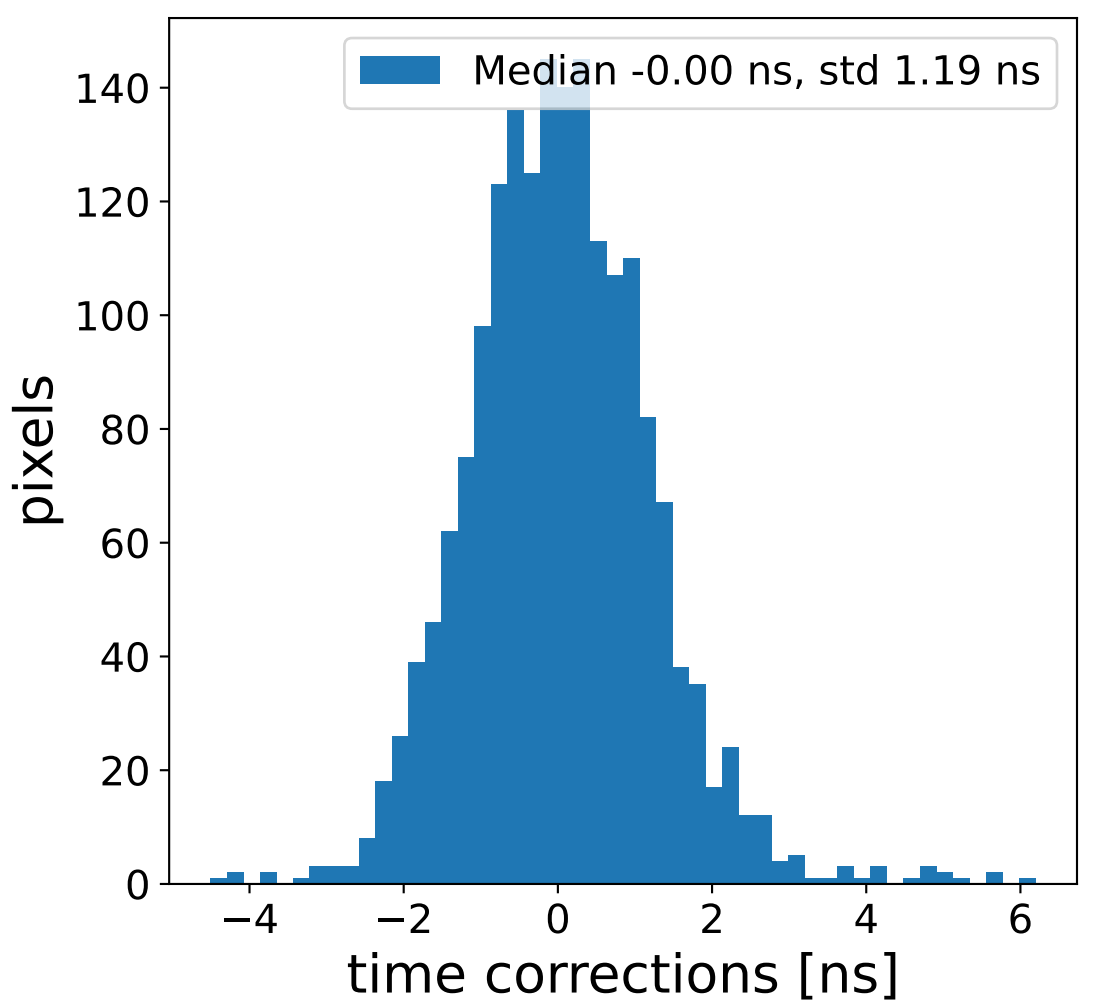

Run 21301, Cat-A calibration

Run 21301

Run 21301 channel: HG

FF sample of 10000 events

pedestal sample of 10000 events

flat-fielded gain [ADC/pe]

Run 21301 channel: LG

FF sample of 10000 events

pedestal sample of 10000 events

flat-fielded gain [ADC/pe]