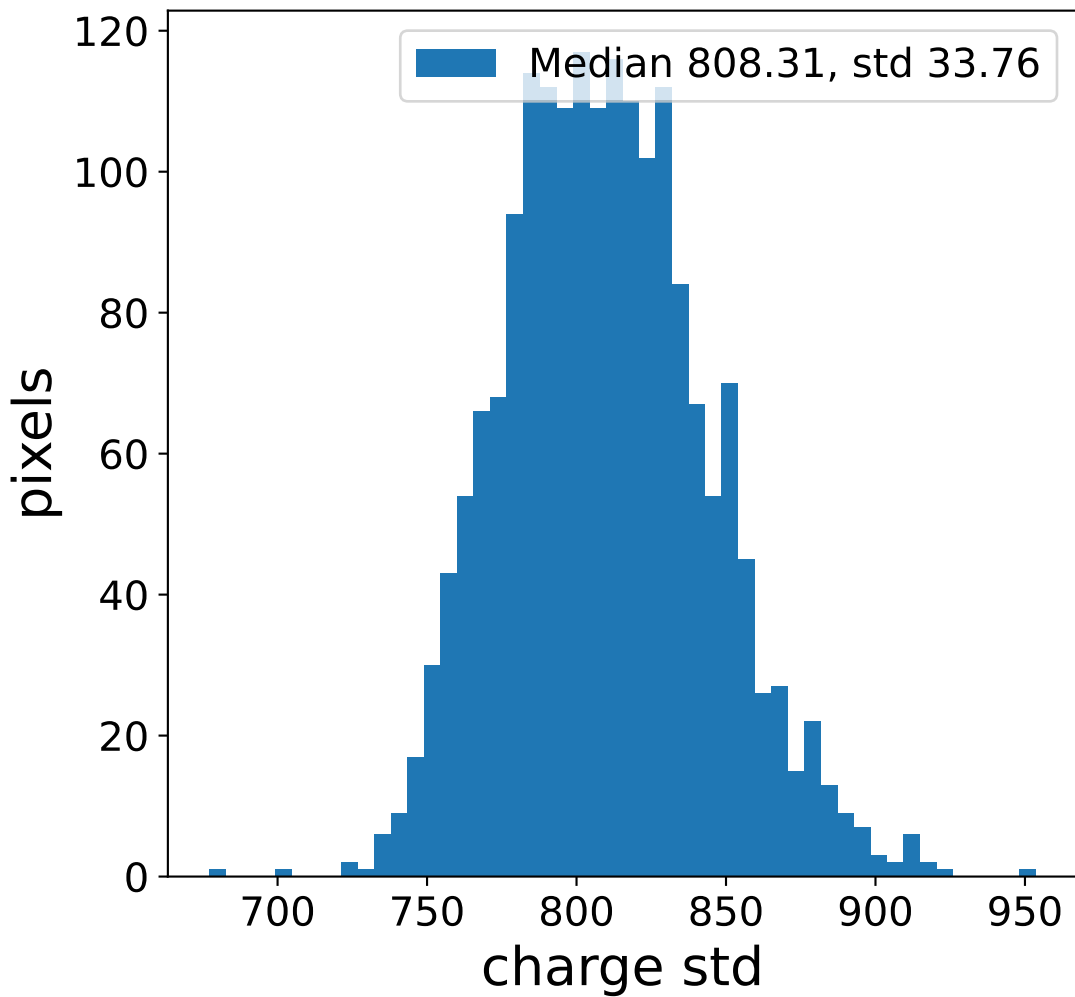

Run 21271 channel: HG

FF sample of 10000 events