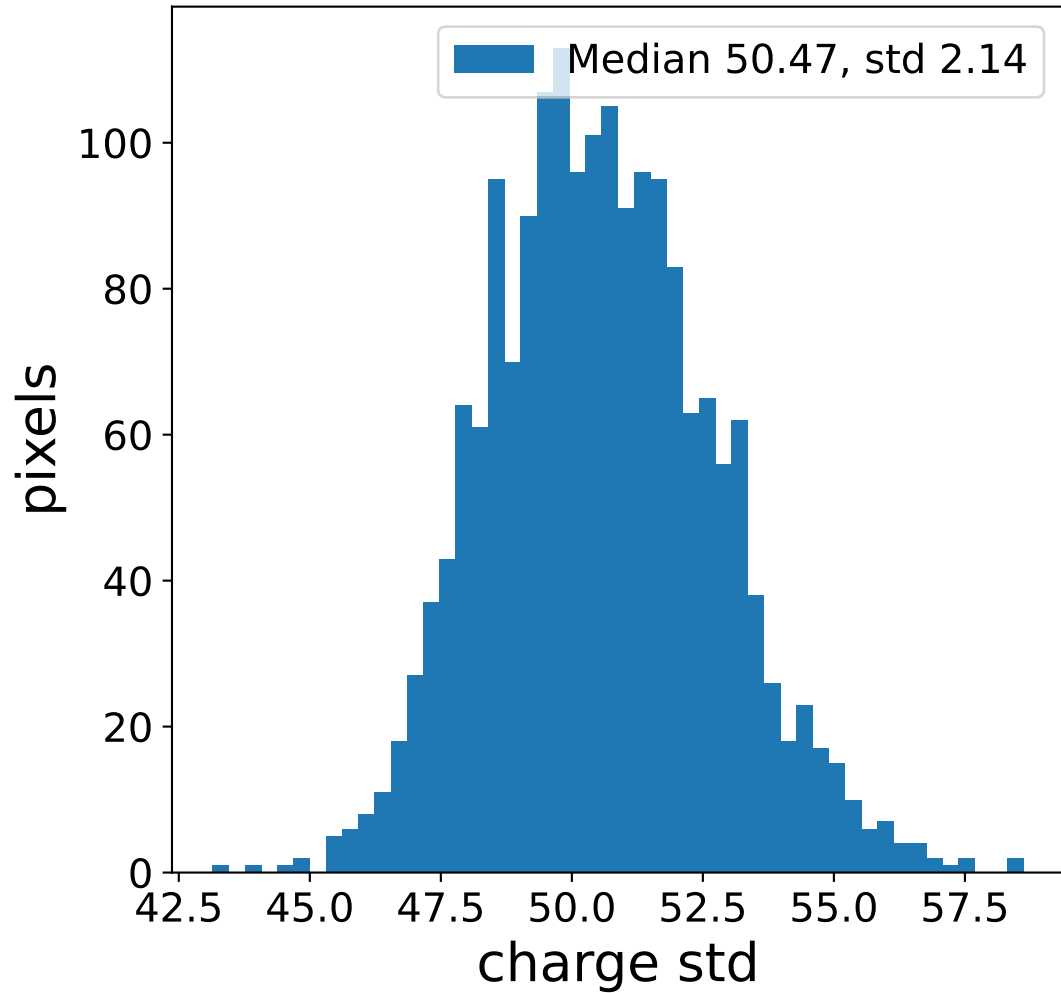

Run 21271 channel: LG

FF sample of 10000 events