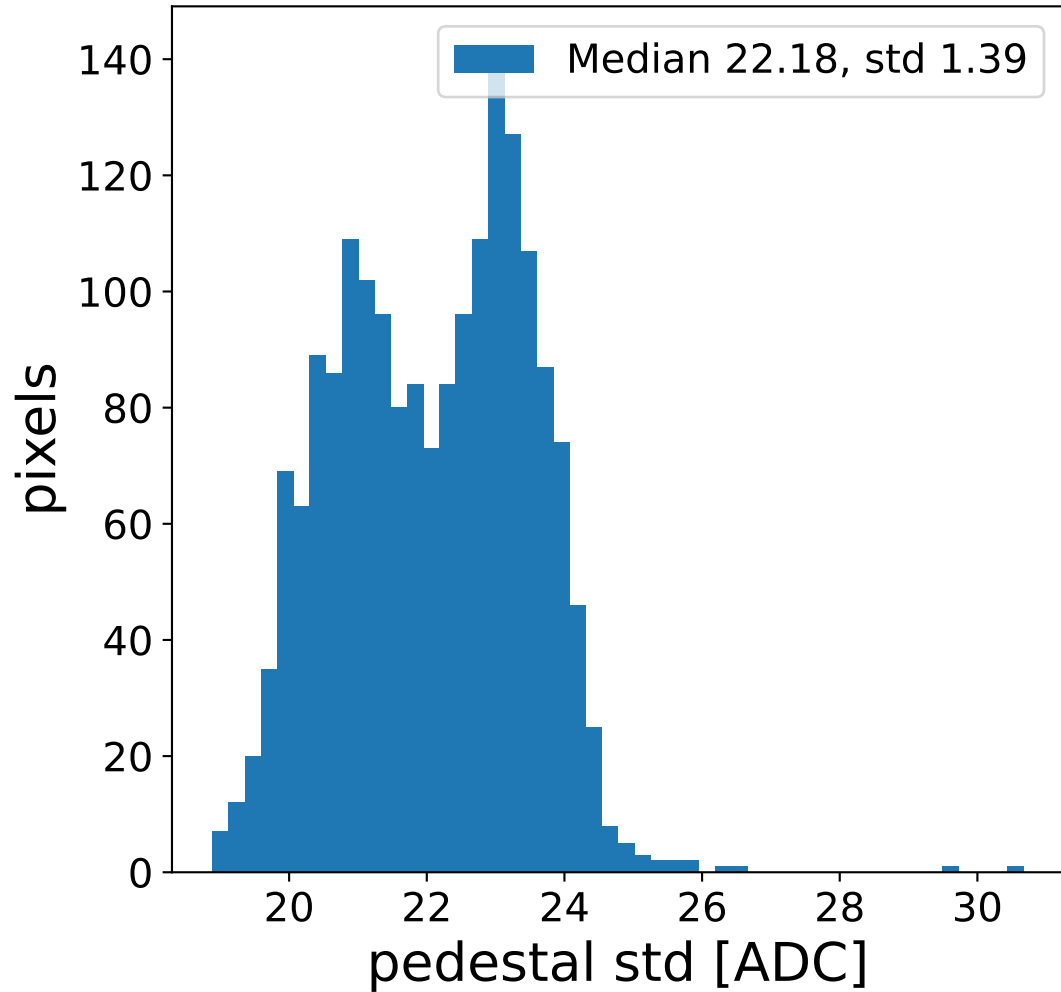

pedestal sample of 10000 events