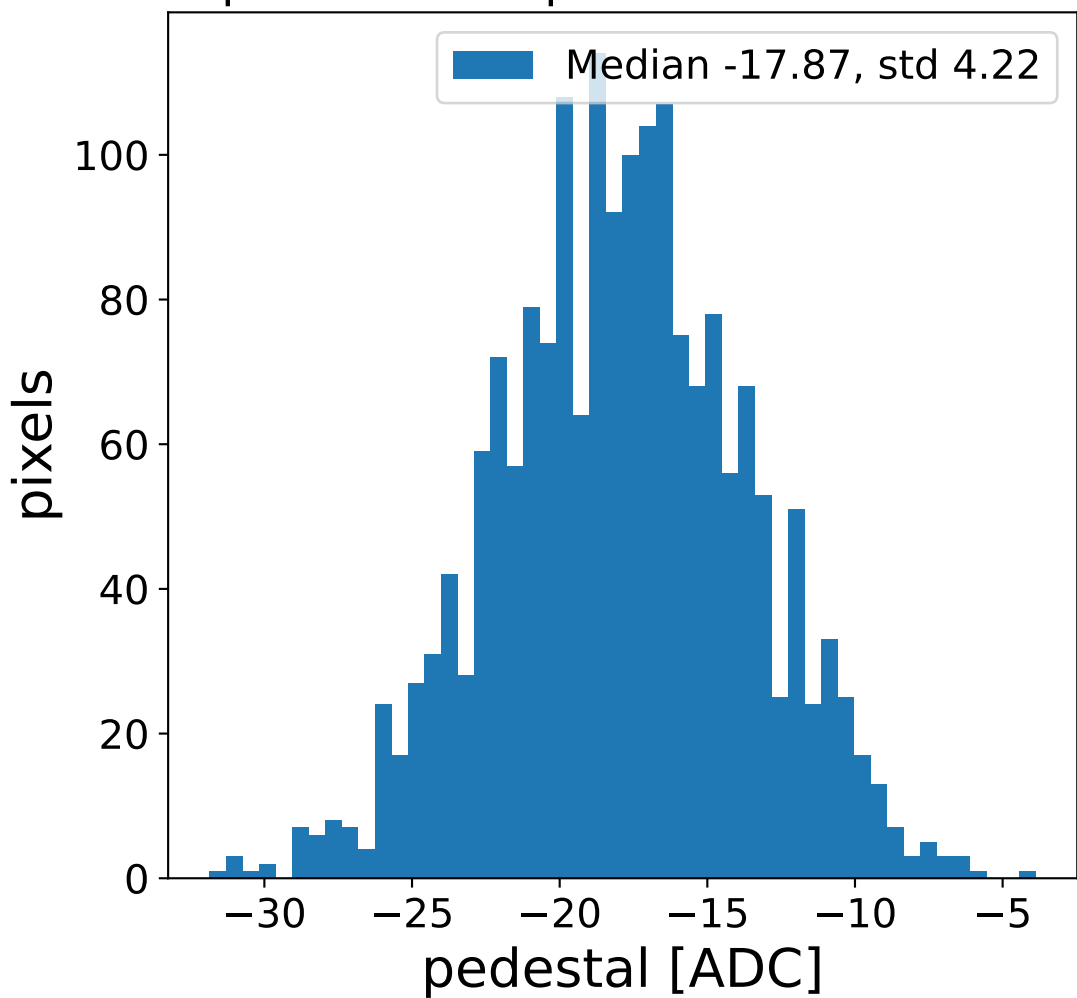

# Run 21271, Cat-A calibration

## pedestal sample of 10000 events