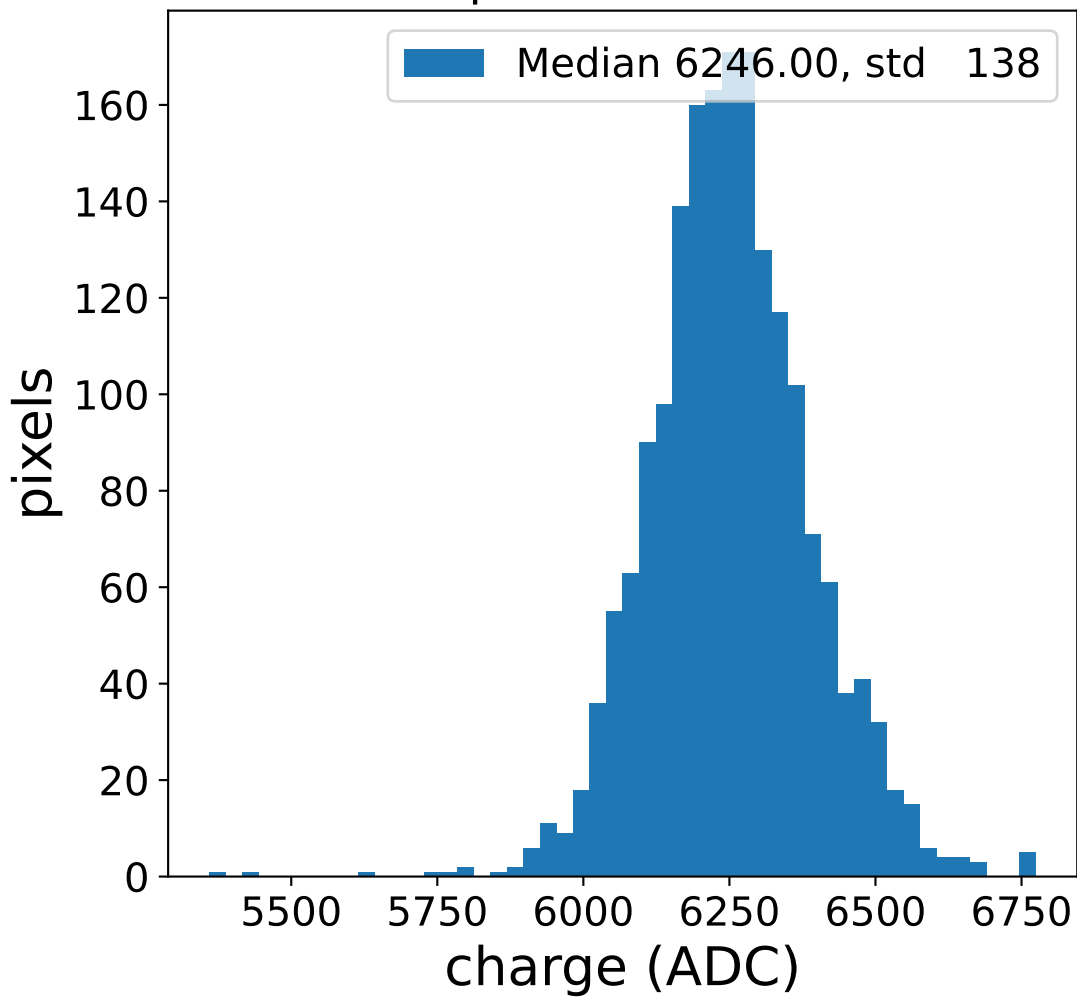

Run 21271 channel: HG

FF sample of 10000 events