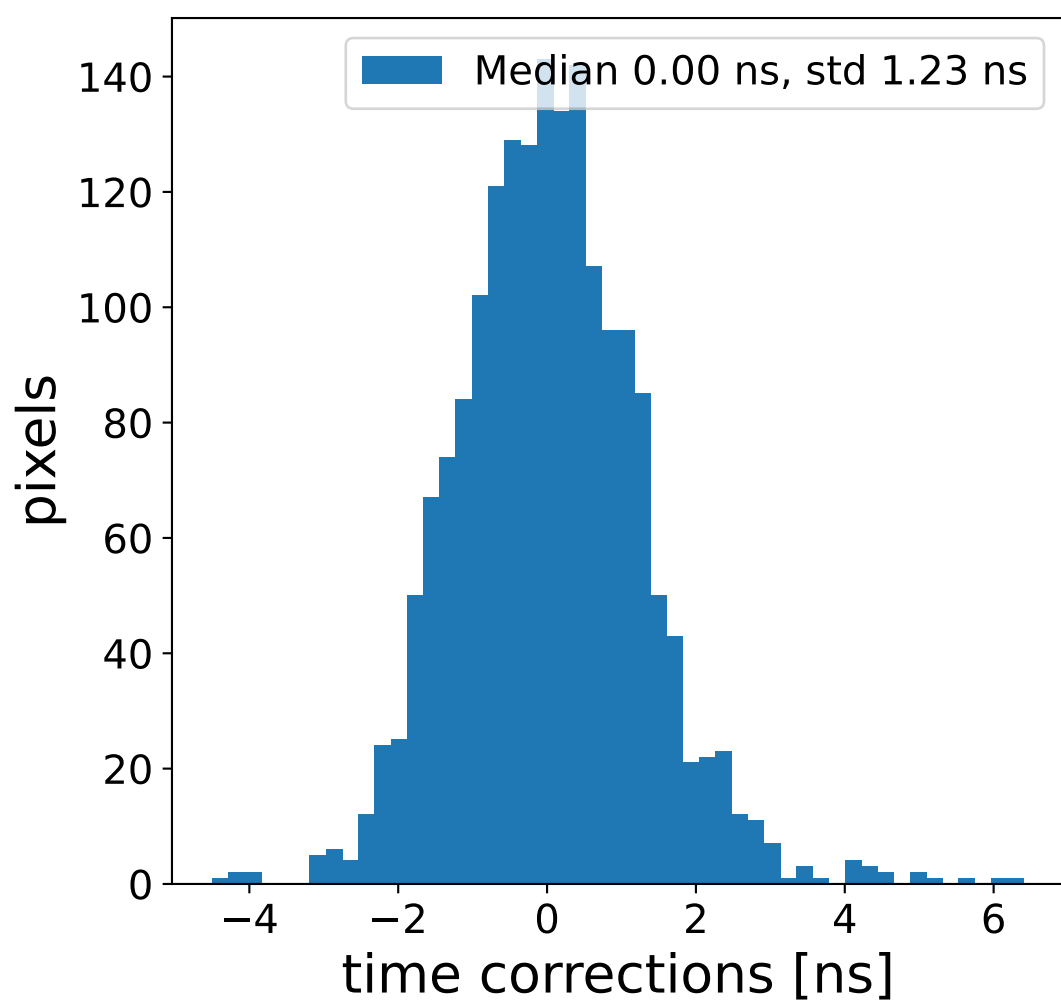

pedestal sample of 10000 events