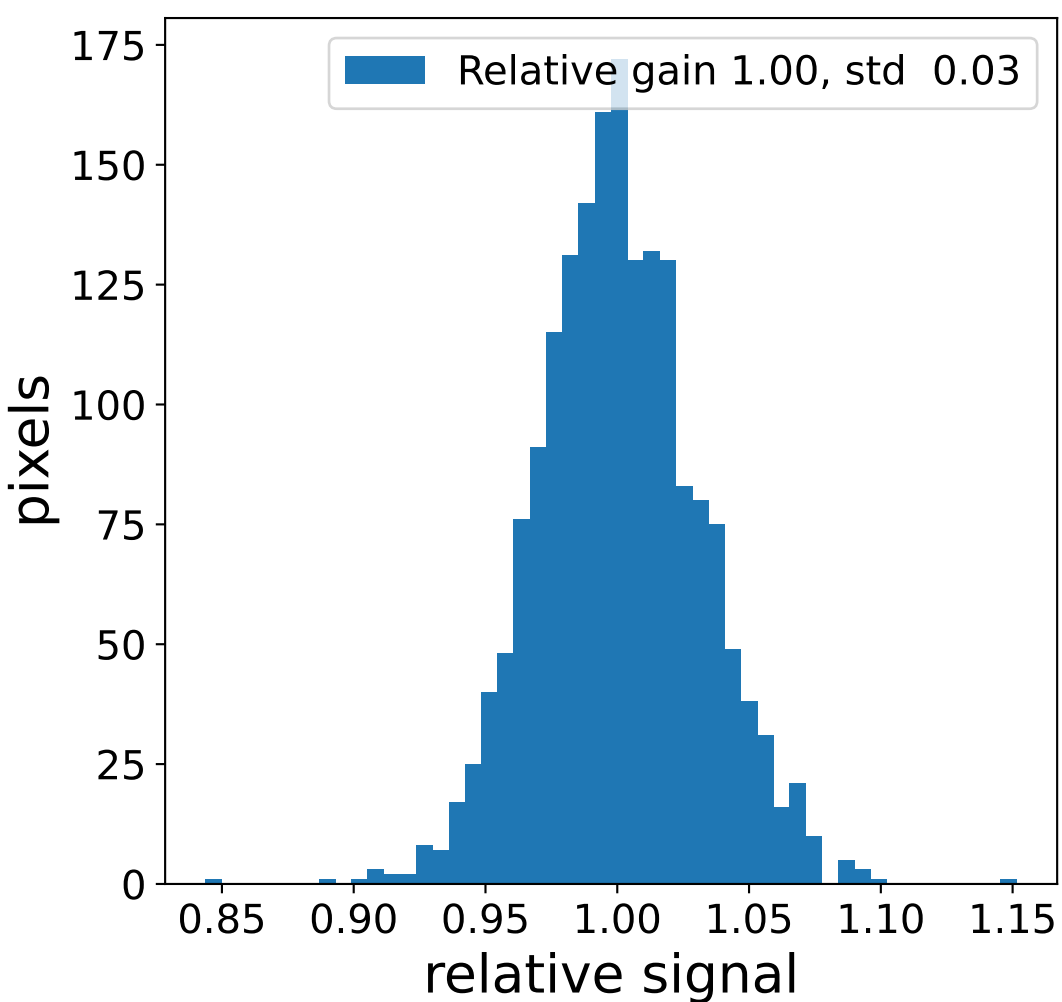

pedestal sample of 10000 events