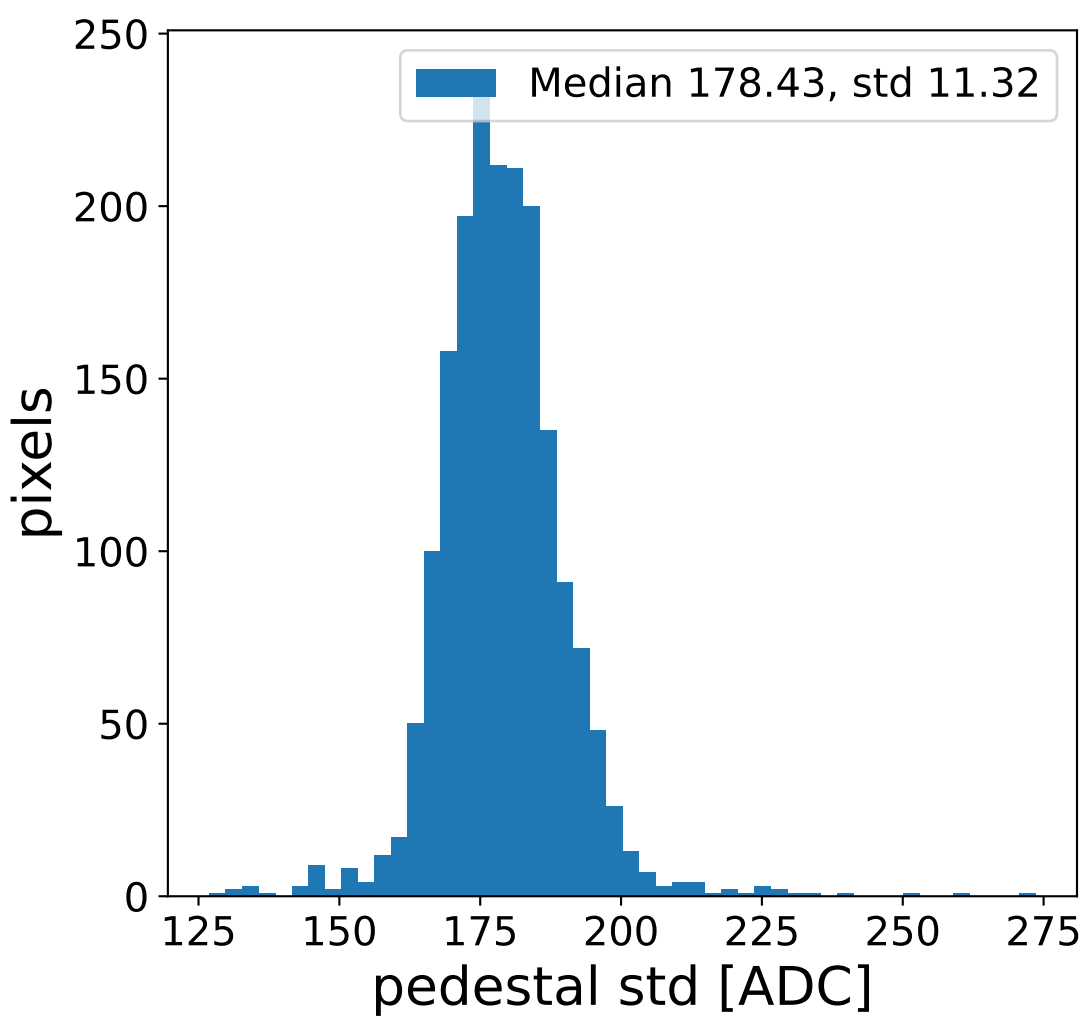

# Run 21271, Cat-A calibration

## FF sample of 10000 events

## pedestal sample of 10000 events