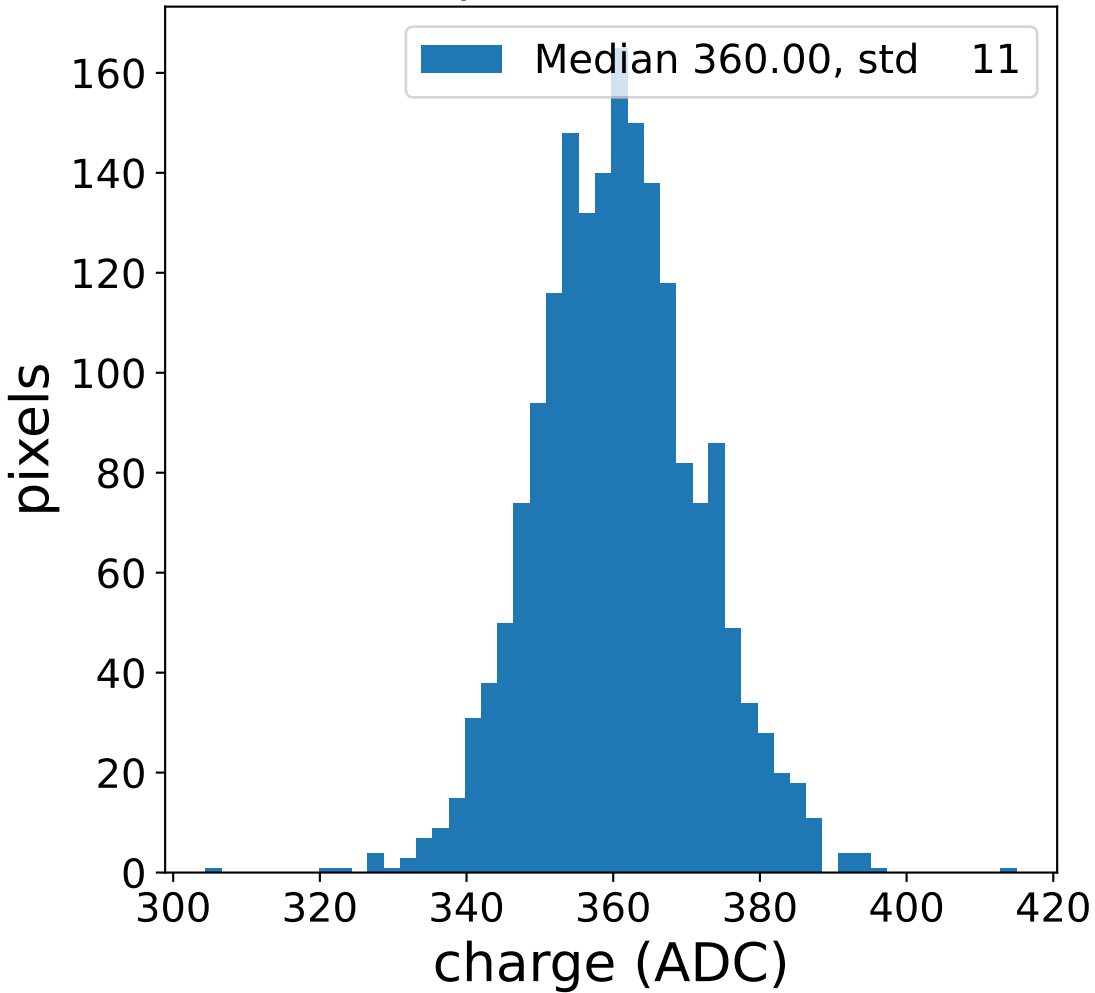

Run 21271 channel: LG

FF sample of 10000 events