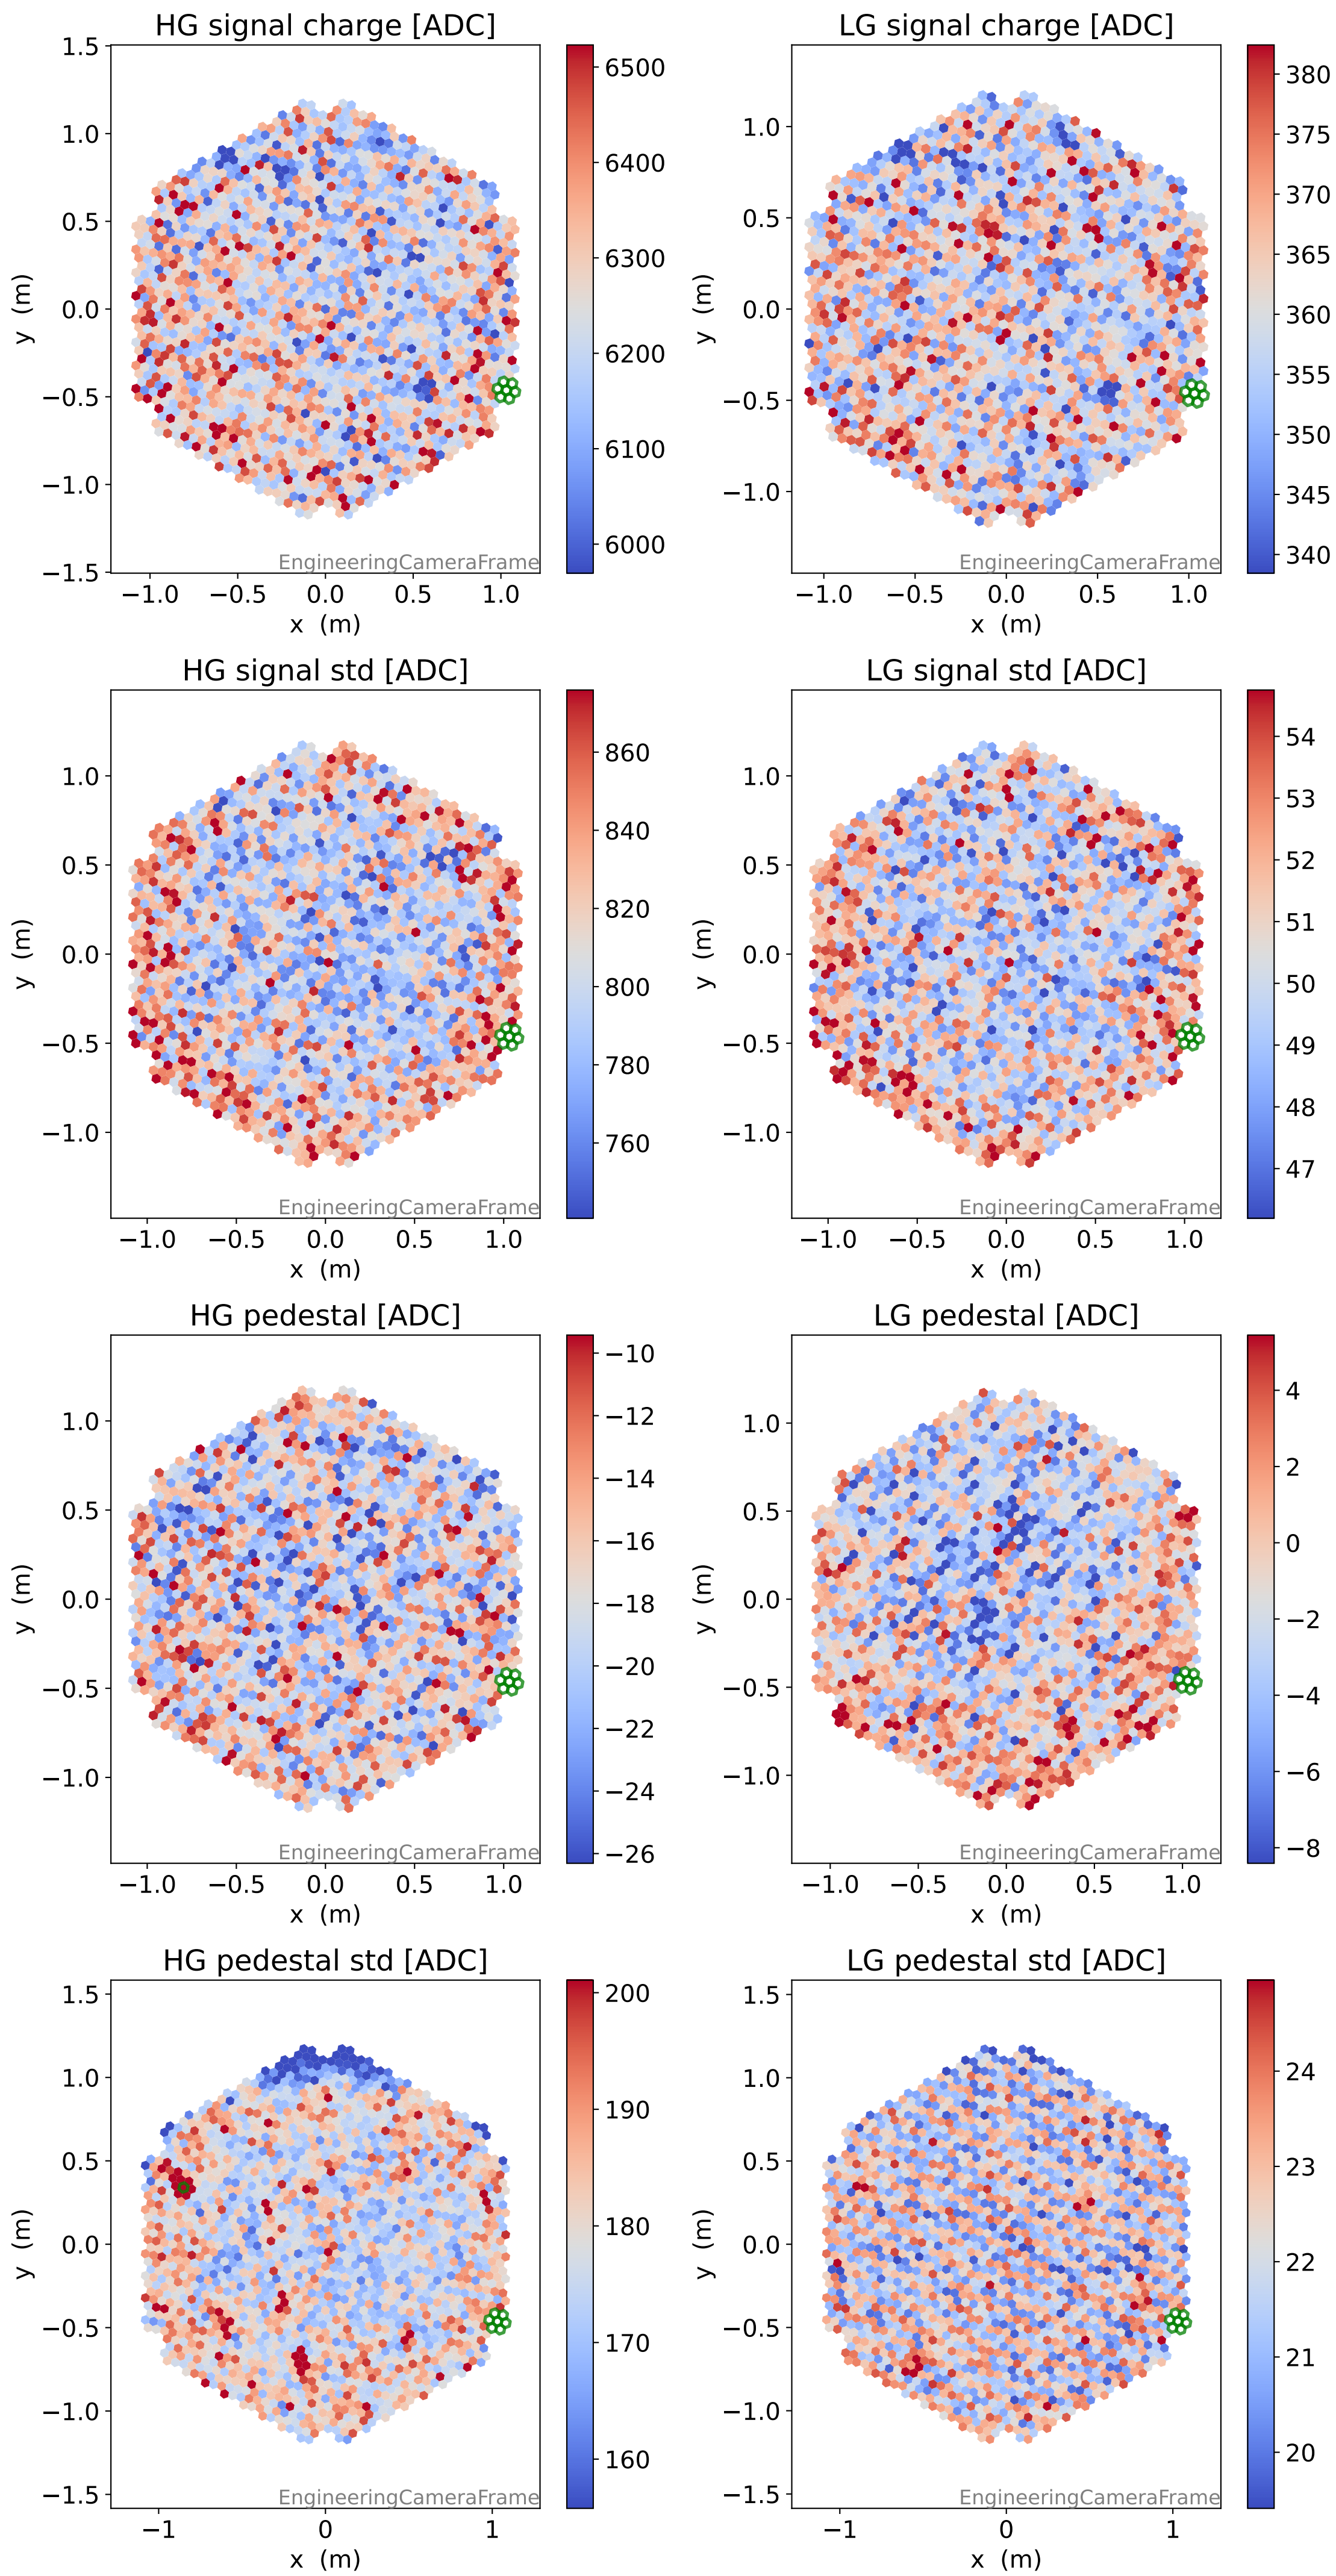

# Run 21271, Cat-A calibration

## FF sample of 10000 events

## pedestal sample of 10000 events