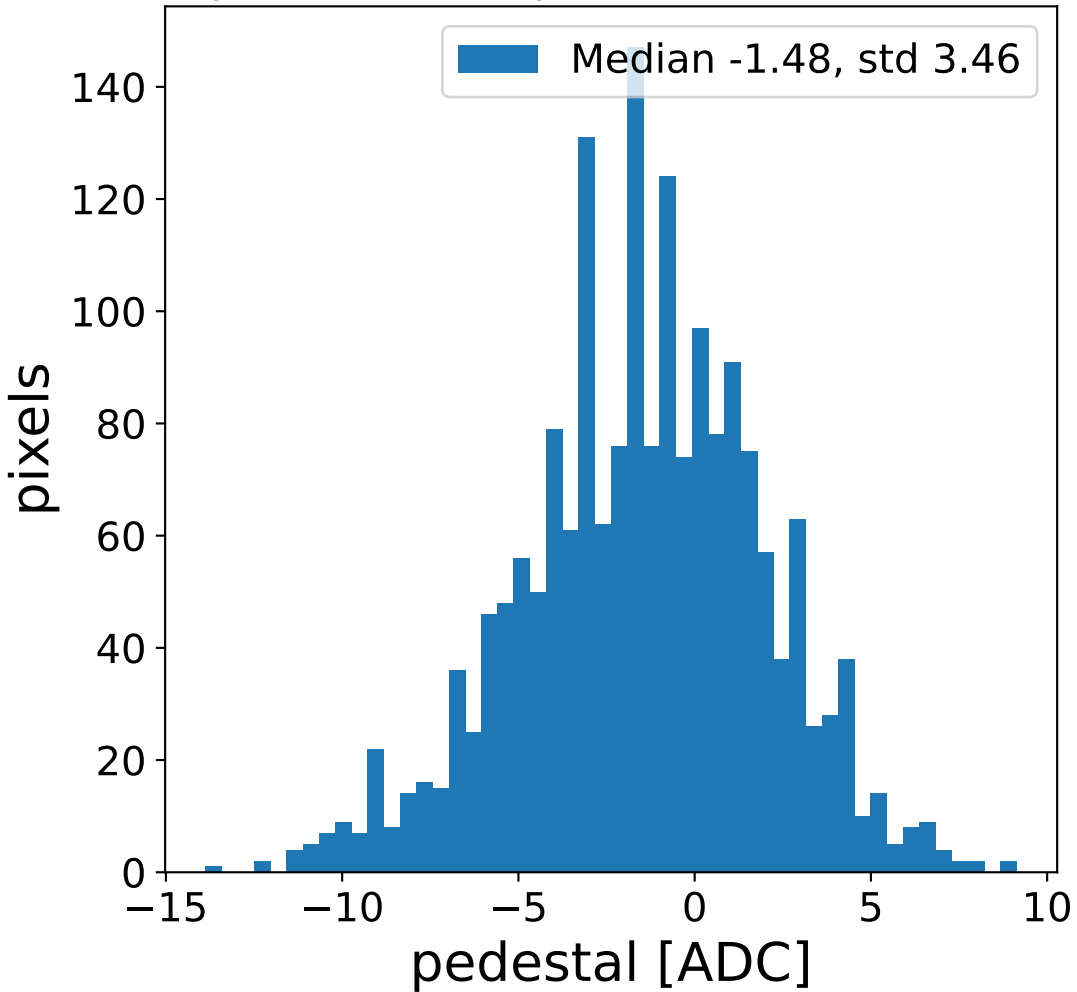

pedestal sample of 10000 events