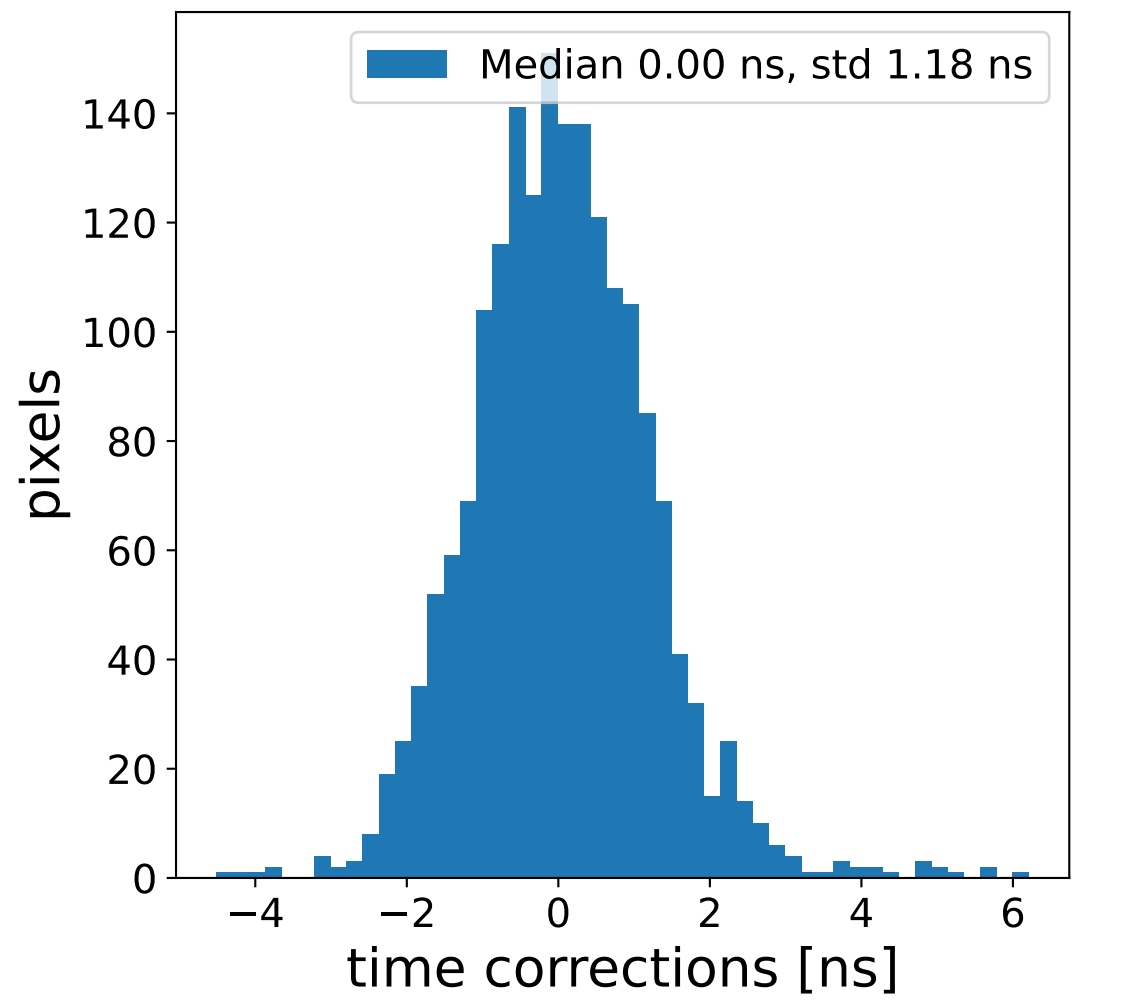

Run 21064, Cat-A calibration

Run 21064

Run 21064 channel: HG

FF sample of 10000 events

pedestal sample of 10000 events

flat-fielded gain [ADC/pe]

Run 21064 channel: LG

FF sample of 10000 events

pedestal sample of 10000 events

flat-fielded gain [ADC/pe]