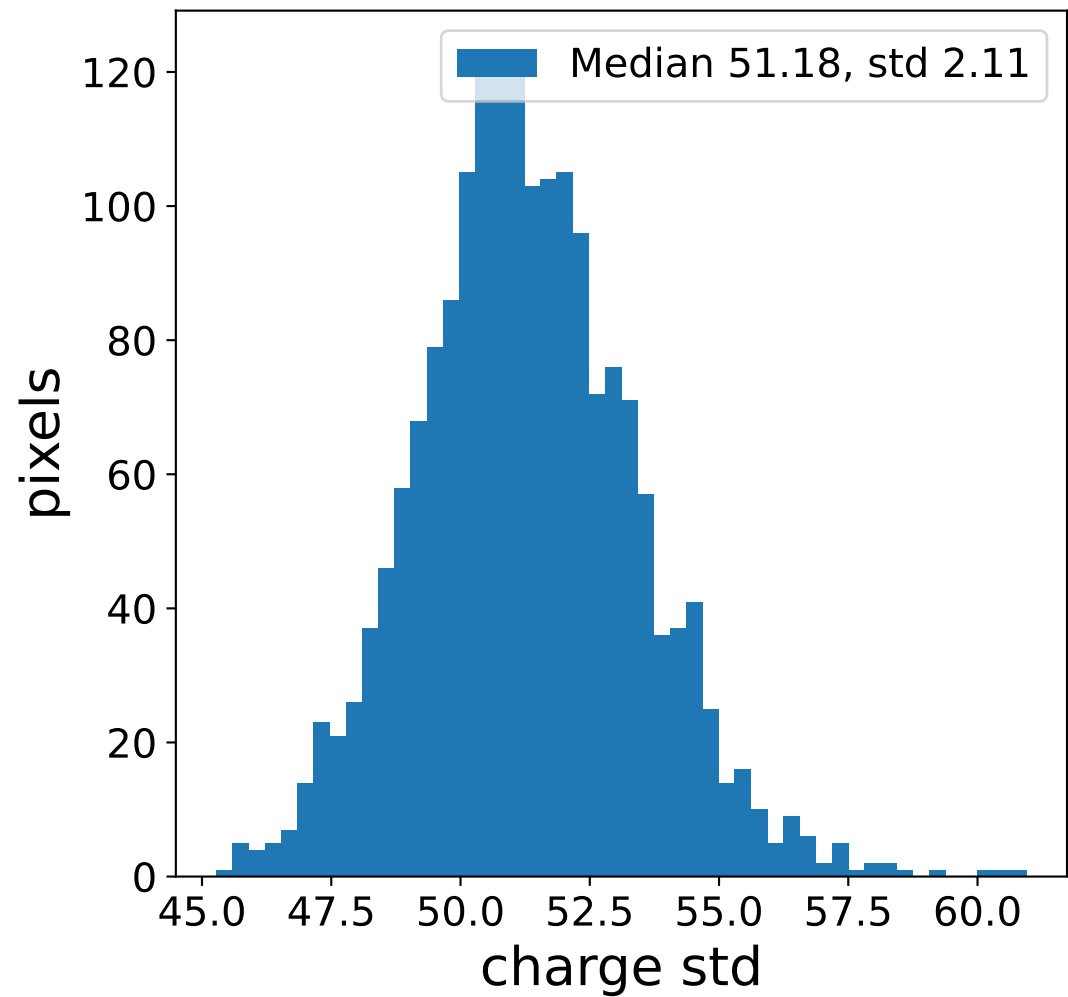

Run 21064, Cat-A calibration

Run 21064

Run 21064 channel: HG

FF sample of 10000 events

pedestal sample of 10000 events

flat-fielded gain [ADC/pe]

Run 21064 channel: LG

FF sample of 10000 events

pedestal sample of 10000 events

flat-fielded gain [ADC/pe]