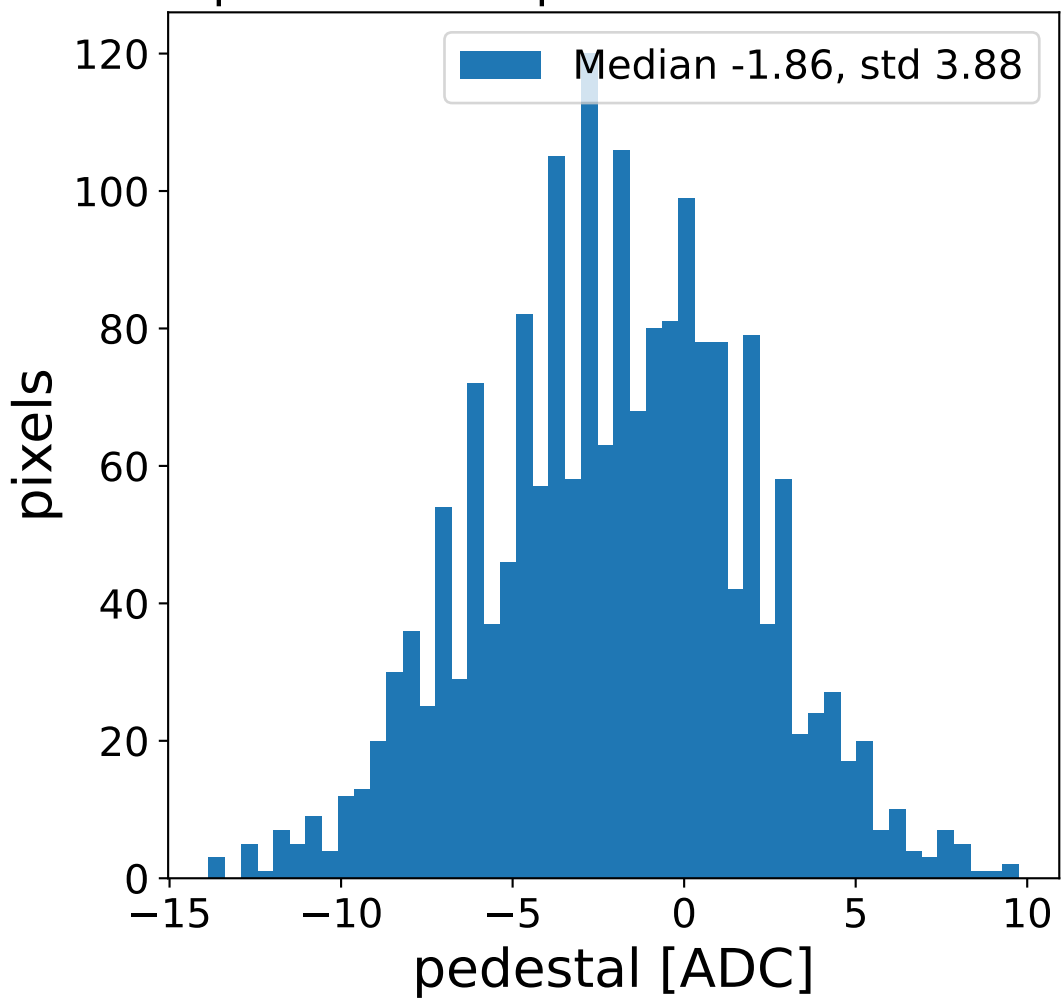

Run 21064, Cat-A calibration

Run 21064

Run 21064 channel: HG

FF sample of 10000 events

pedestal sample of 10000 events

flat-fielded gain [ADC/pe]

Run 21064 channel: LG

FF sample of 10000 events

pedestal sample of 10000 events

flat-fielded gain [ADC/pe]