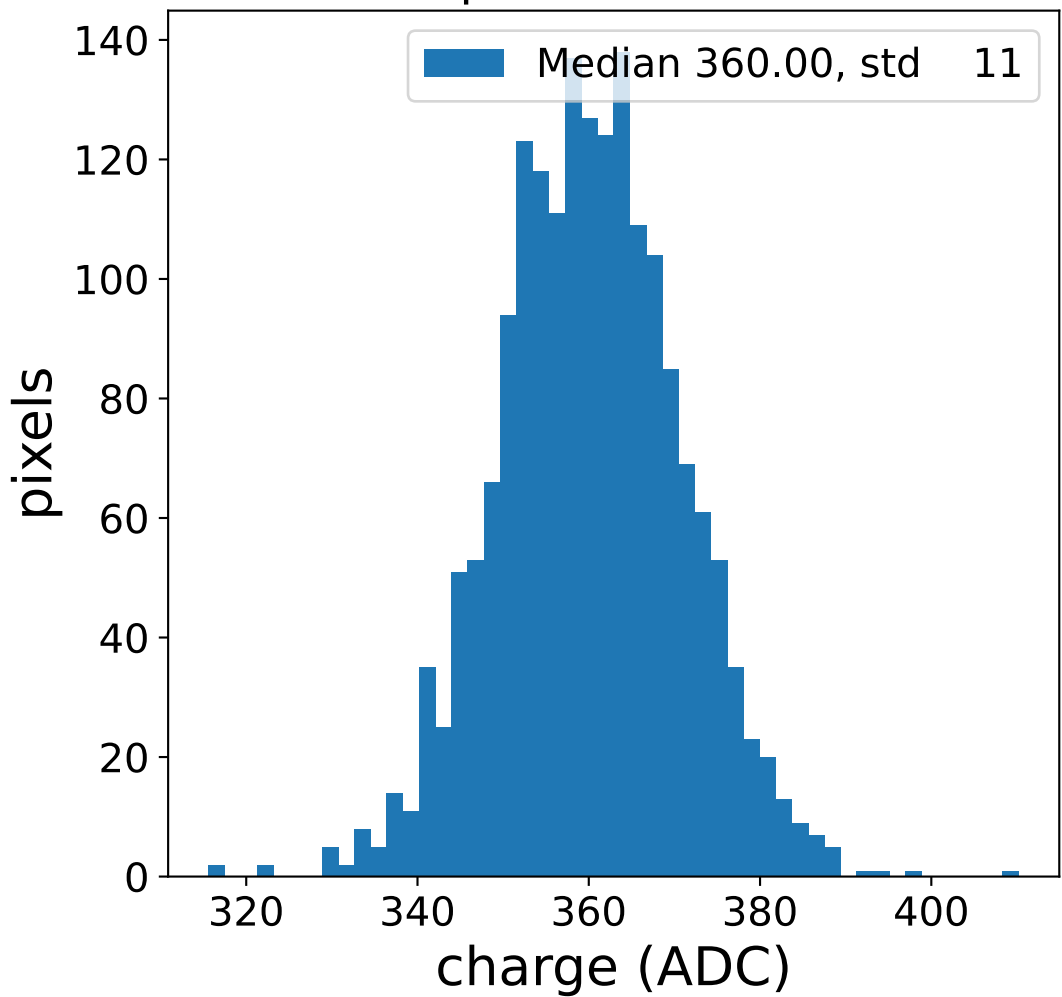

Run 21064, Cat-A calibration

Run 21064

Run 21064 channel: HG

FF sample of 10000 events

pedestal sample of 10000 events

flat-fielded gain [ADC/pe]

Run 21064 channel: LG

FF sample of 10000 events

pedestal sample of 10000 events

flat-fielded gain [ADC/pe]