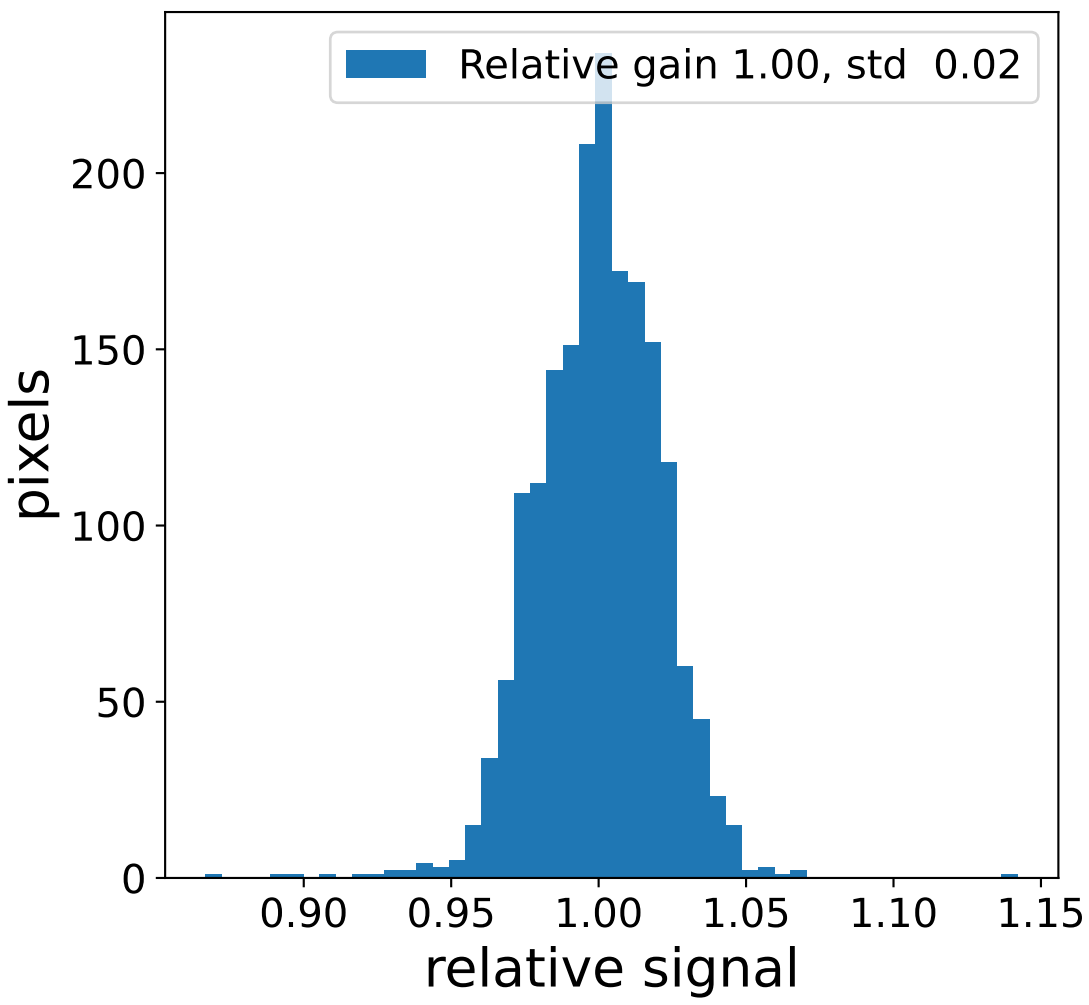

Run 21064, Cat-A calibration

Run 21064

Run 21064 channel: HG

FF sample of 10000 events

pedestal sample of 10000 events

flat-fielded gain [ADC/pe]

Run 21064 channel: LG

FF sample of 10000 events

pedestal sample of 10000 events

flat-fielded gain [ADC/pe]