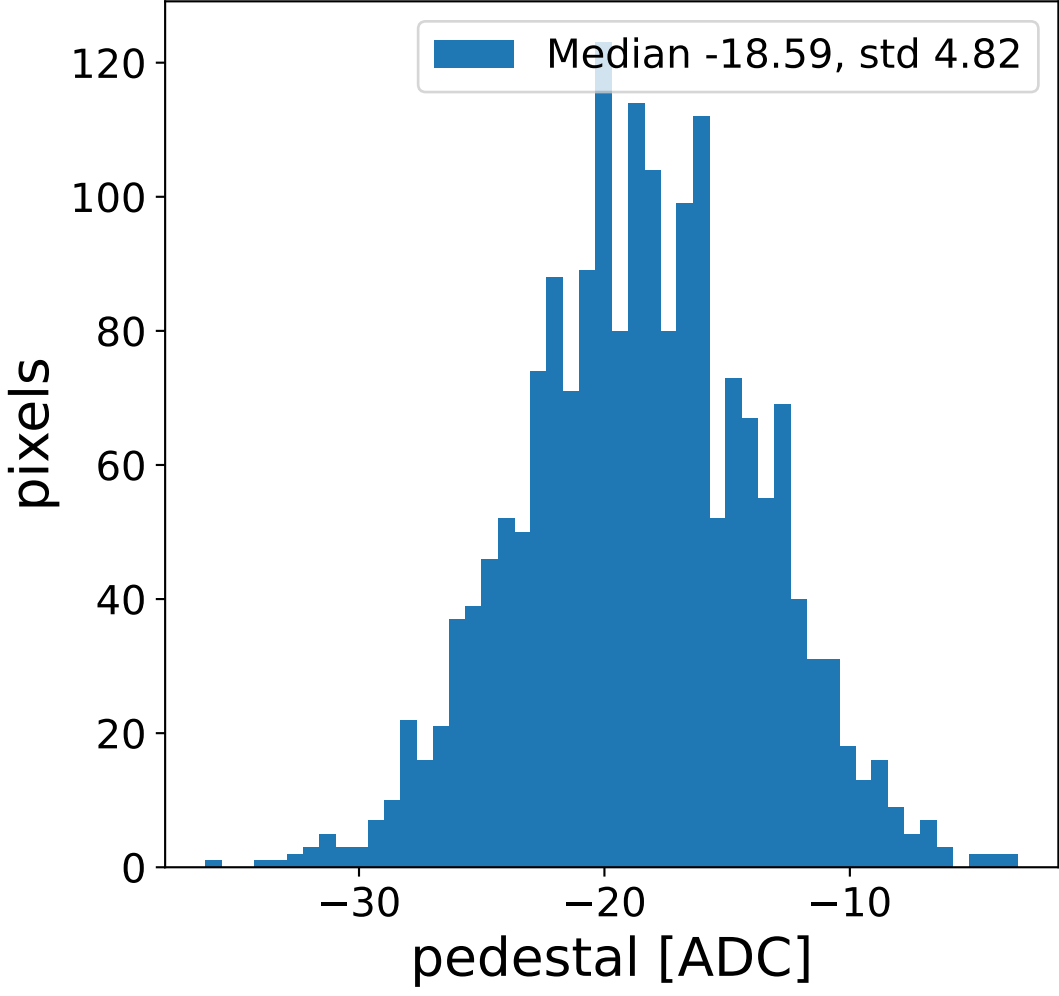

Run 21064, Cat-A calibration

Run 21064

Run 21064 channel: HG

FF sample of 10000 events

pedestal sample of 10000 events

flat-fielded gain [ADC/pe]

Run 21064 channel: LG

FF sample of 10000 events

pedestal sample of 10000 events

flat-fielded gain [ADC/pe]