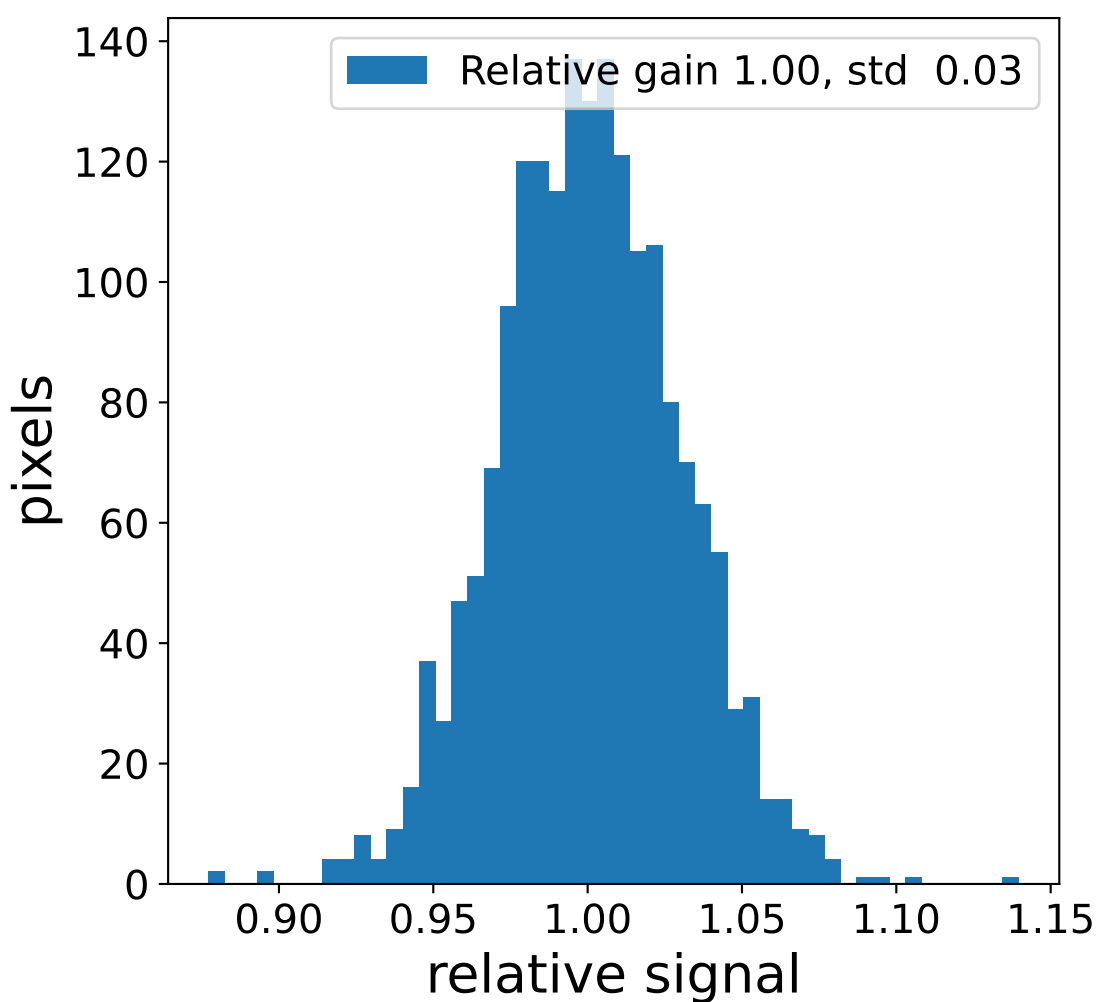

Run 21064, Cat-A calibration

Run 21064

Run 21064 channel: HG

FF sample of 10000 events

pedestal sample of 10000 events

flat-fielded gain [ADC/pe]

Run 21064 channel: LG

FF sample of 10000 events

pedestal sample of 10000 events

flat-fielded gain [ADC/pe]