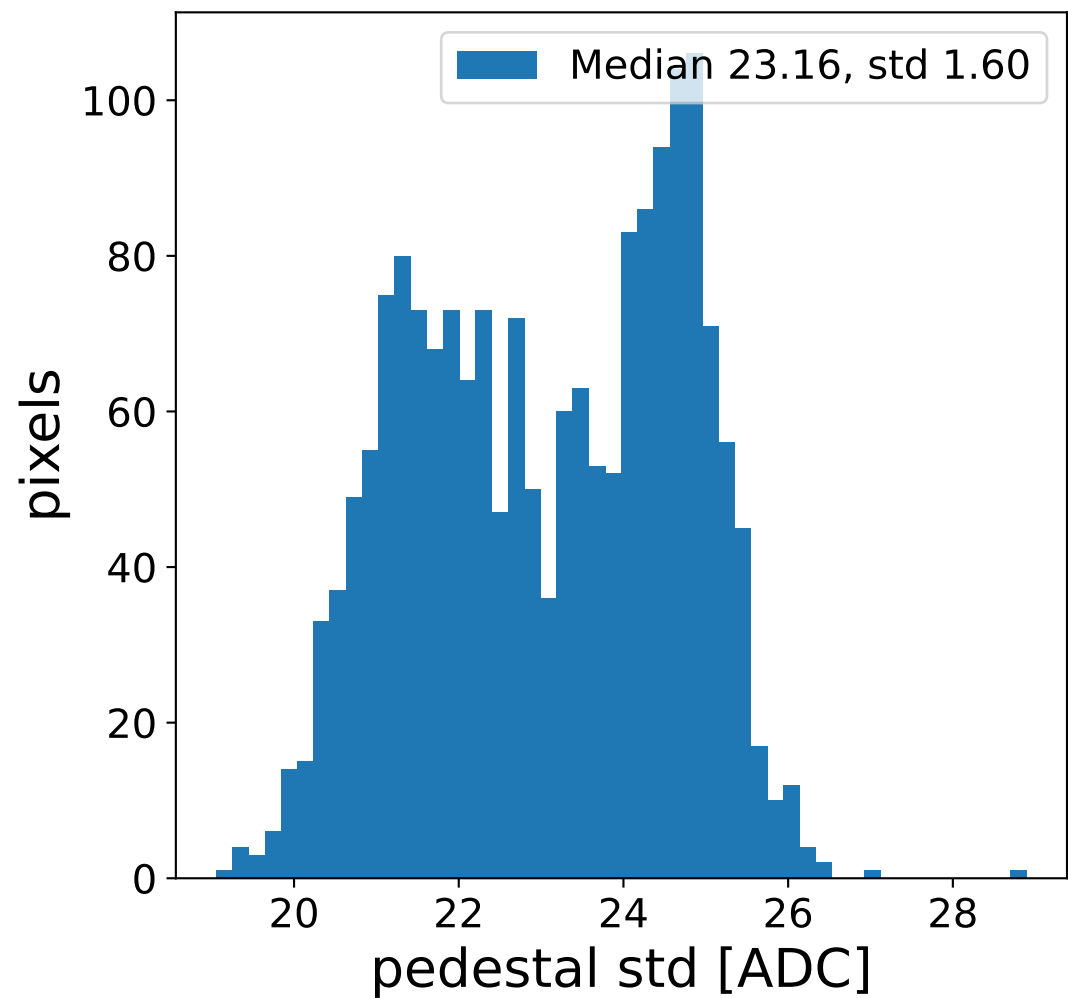

Run 21064, Cat-A calibration

Run 21064

Run 21064 channel: HG

FF sample of 10000 events

pedestal sample of 10000 events

flat-fielded gain [ADC/pe]

Run 21064 channel: LG

FF sample of 10000 events

pedestal sample of 10000 events

flat-fielded gain [ADC/pe]