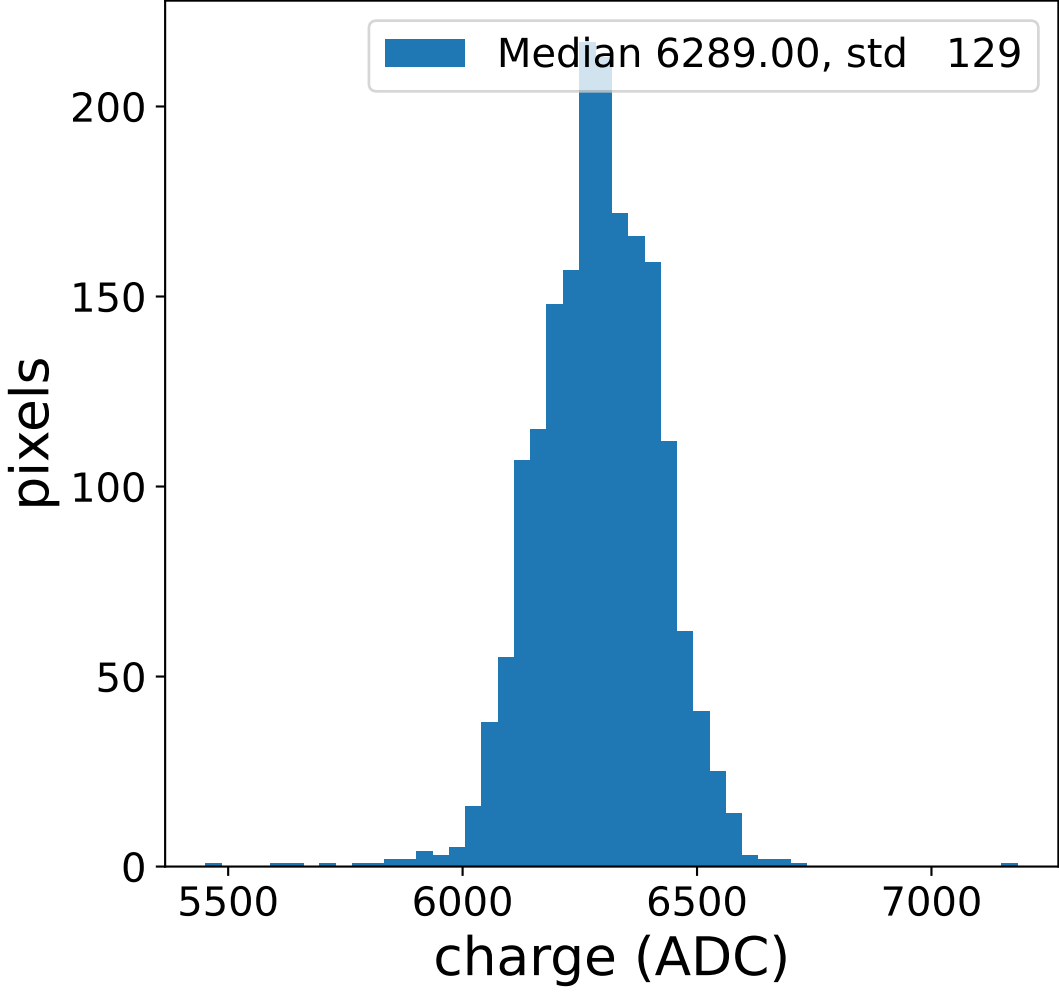

Run 21064, Cat-A calibration

Run 21064

Run 21064 channel: HG

FF sample of 10000 events

pedestal sample of 10000 events

flat-fielded gain [ADC/pe]

Run 21064 channel: LG

FF sample of 10000 events

pedestal sample of 10000 events

flat-fielded gain [ADC/pe]