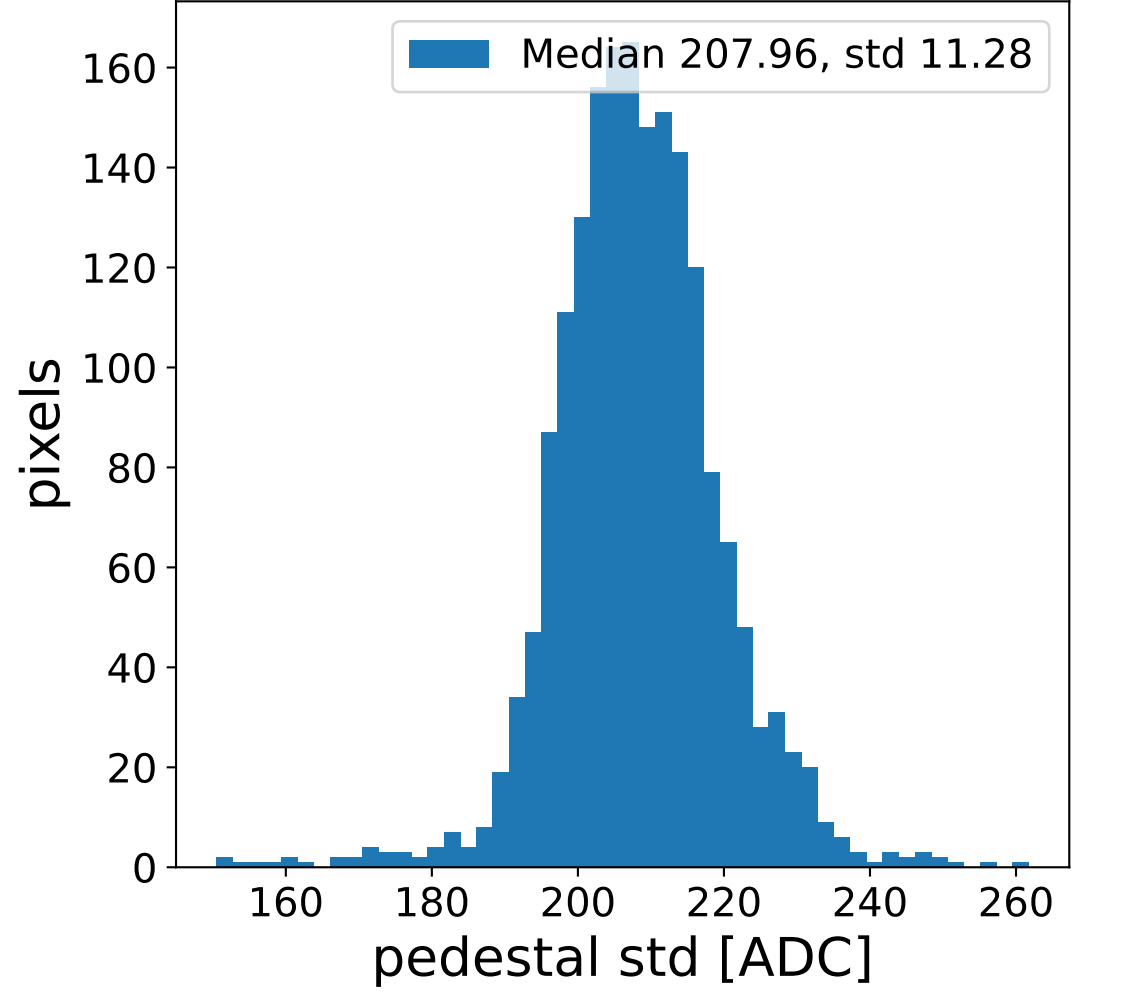

Run 21064, Cat-A calibration

Run 21064

Run 21064 channel: HG

FF sample of 10000 events

pedestal sample of 10000 events

flat-fielded gain [ADC/pe]

Run 21064 channel: LG

FF sample of 10000 events

pedestal sample of 10000 events

flat-fielded gain [ADC/pe]