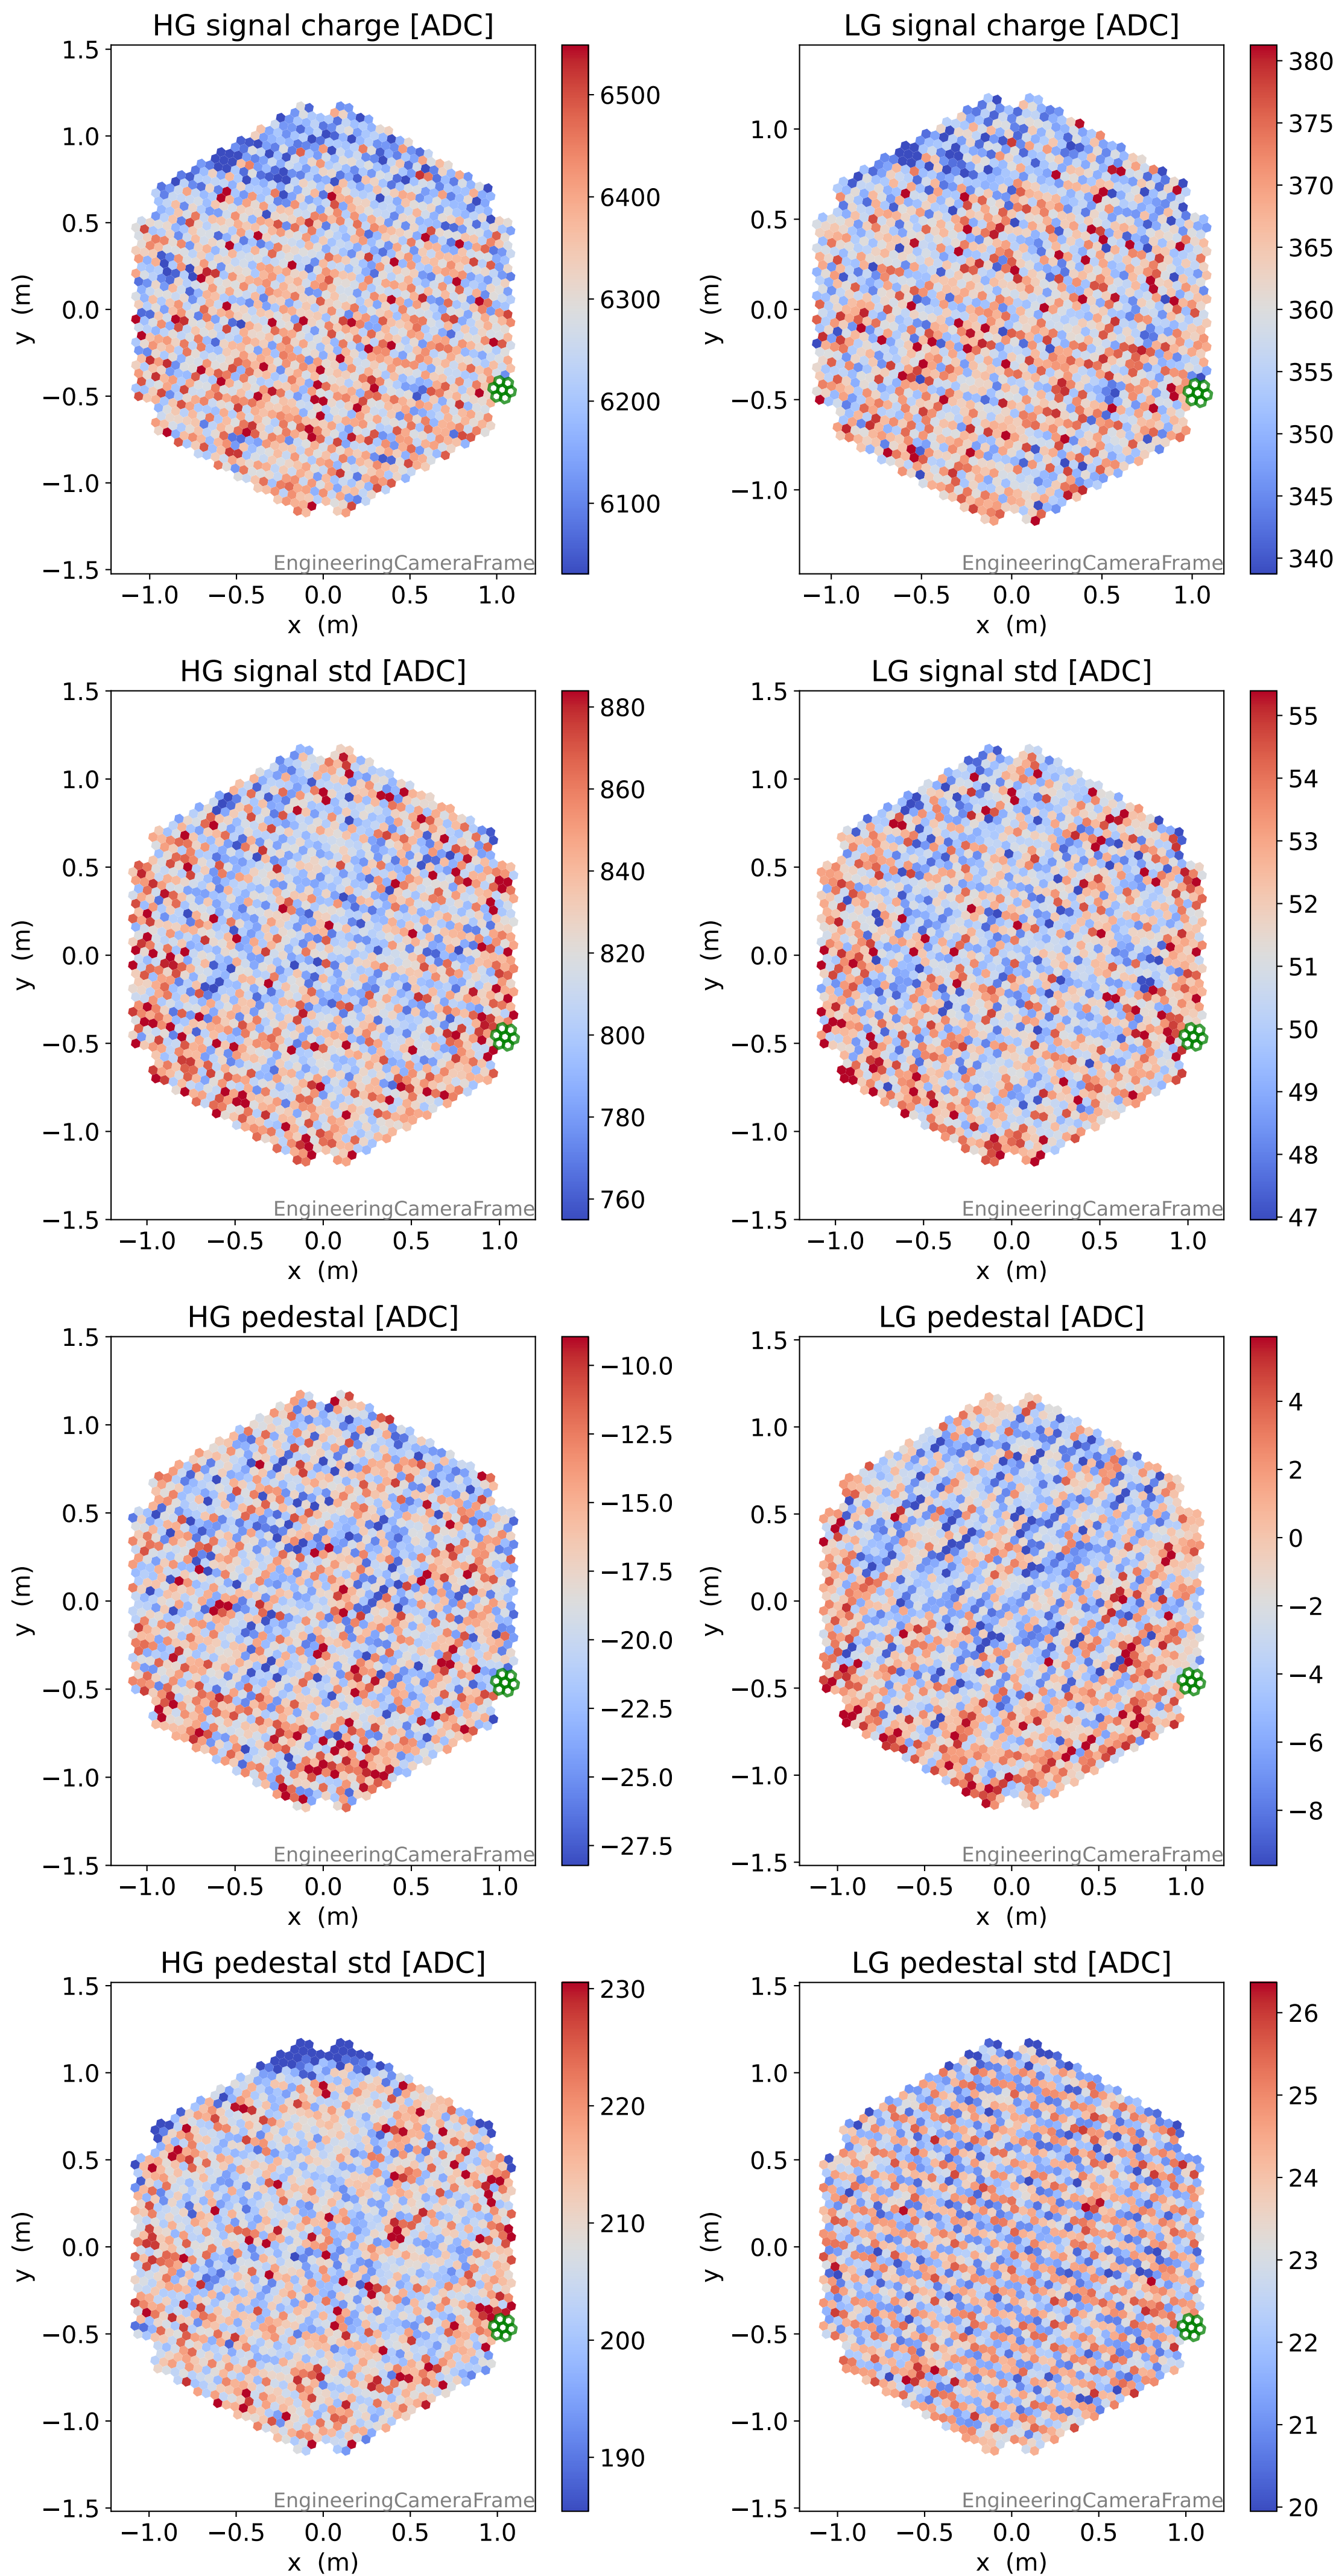

Run 21064, Cat-A calibration

Run 21064

Run 21064 channel: HG

FF sample of 10000 events

pedestal sample of 10000 events

flat-fielded gain [ADC/pe]

Run 21064 channel: LG

FF sample of 10000 events

pedestal sample of 10000 events

flat-fielded gain [ADC/pe]