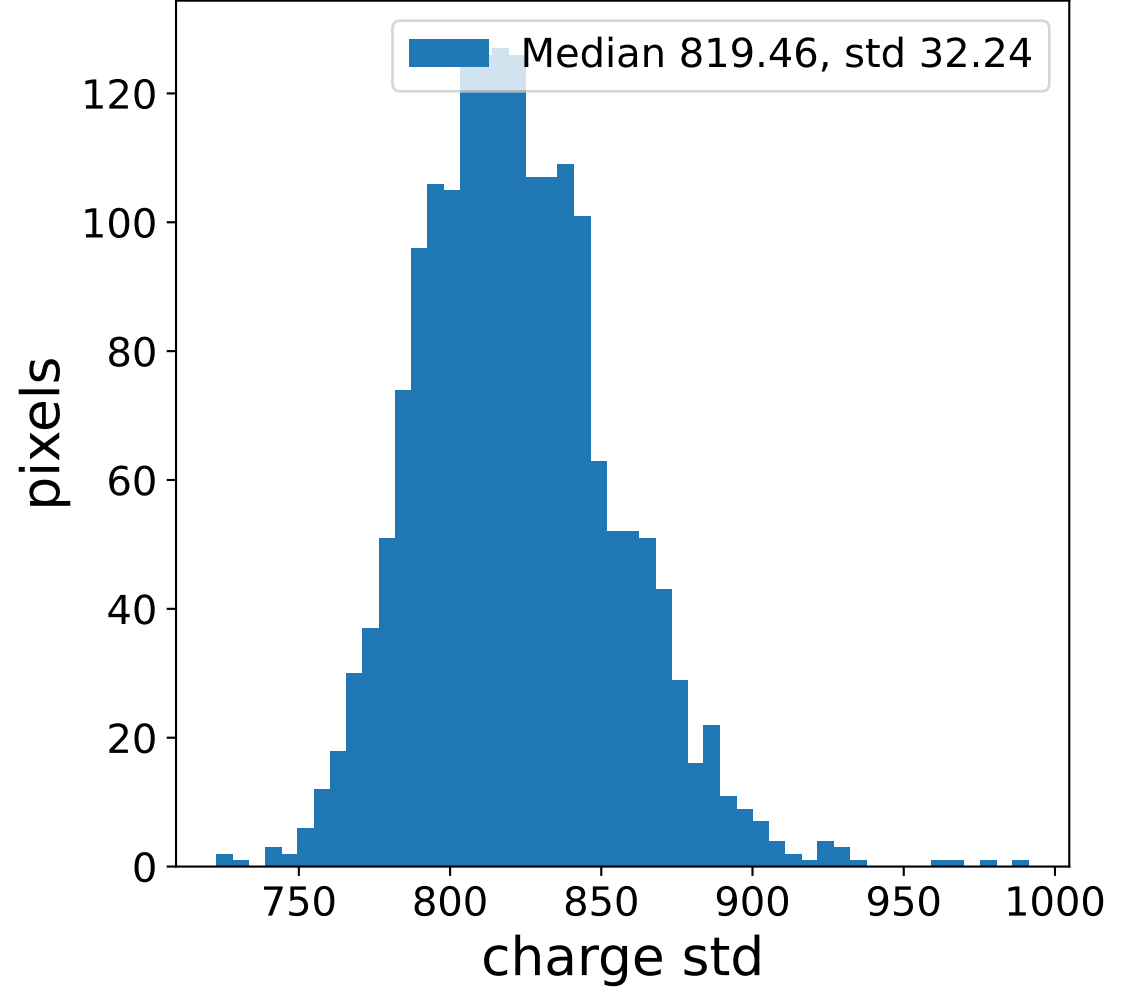

Run 21064, Cat-A calibration

Run 21064

Run 21064 channel: HG

FF sample of 10000 events

pedestal sample of 10000 events

flat-fielded gain [ADC/pe]

Run 21064 channel: LG

FF sample of 10000 events

pedestal sample of 10000 events

flat-fielded gain [ADC/pe]