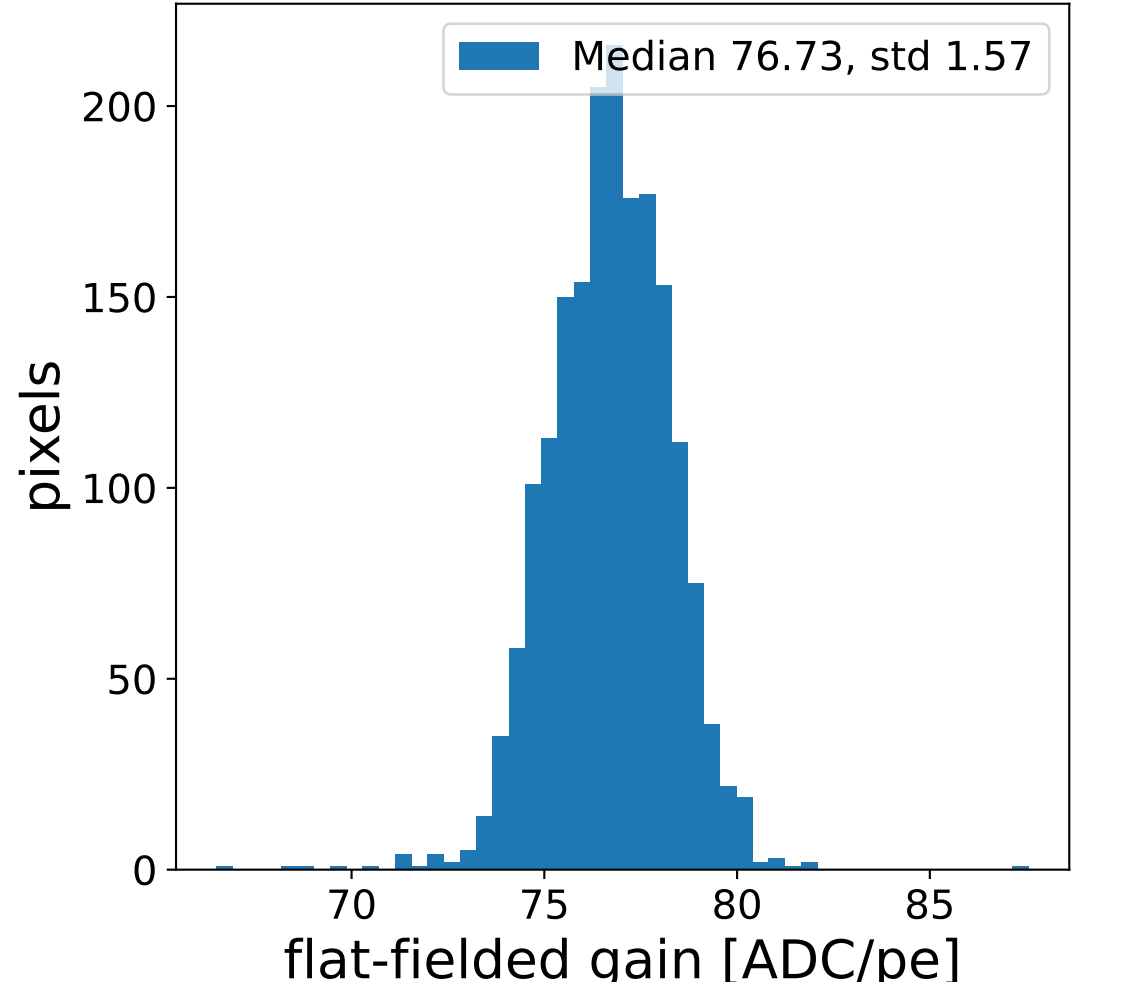

Run 21064, Cat-A calibration

Run 21064

Run 21064 channel: HG

FF sample of 10000 events

pedestal sample of 10000 events

flat-fielded gain [ADC/pe]

Run 21064 channel: LG

FF sample of 10000 events

pedestal sample of 10000 events

flat-fielded gain [ADC/pe]