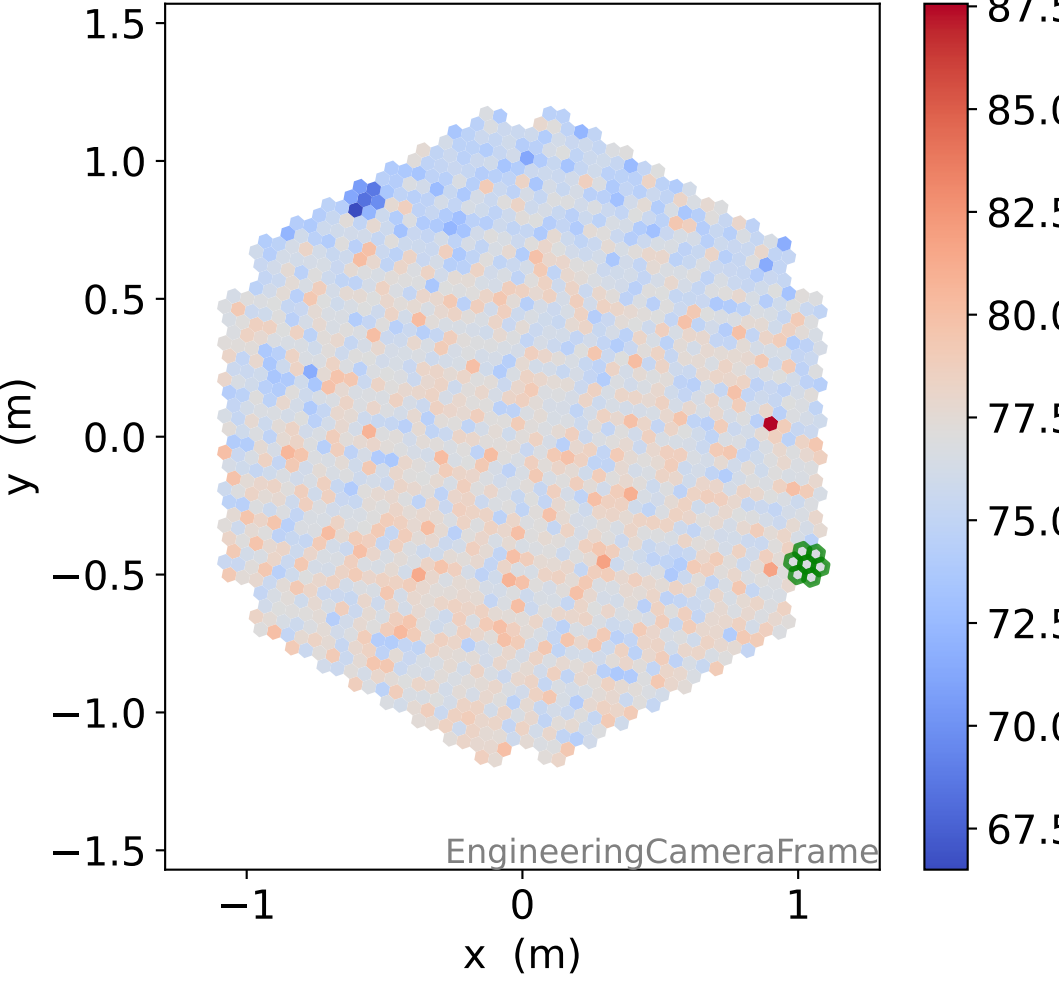

Run 21064, Cat-A calibration

Run 21064

Run 21064 channel: HG

FF sample of 10000 events

pedestal sample of 10000 events

flat-fielded gain [ADC/pe]

Run 21064 channel: LG

FF sample of 10000 events

pedestal sample of 10000 events

flat-fielded gain [ADC/pe]