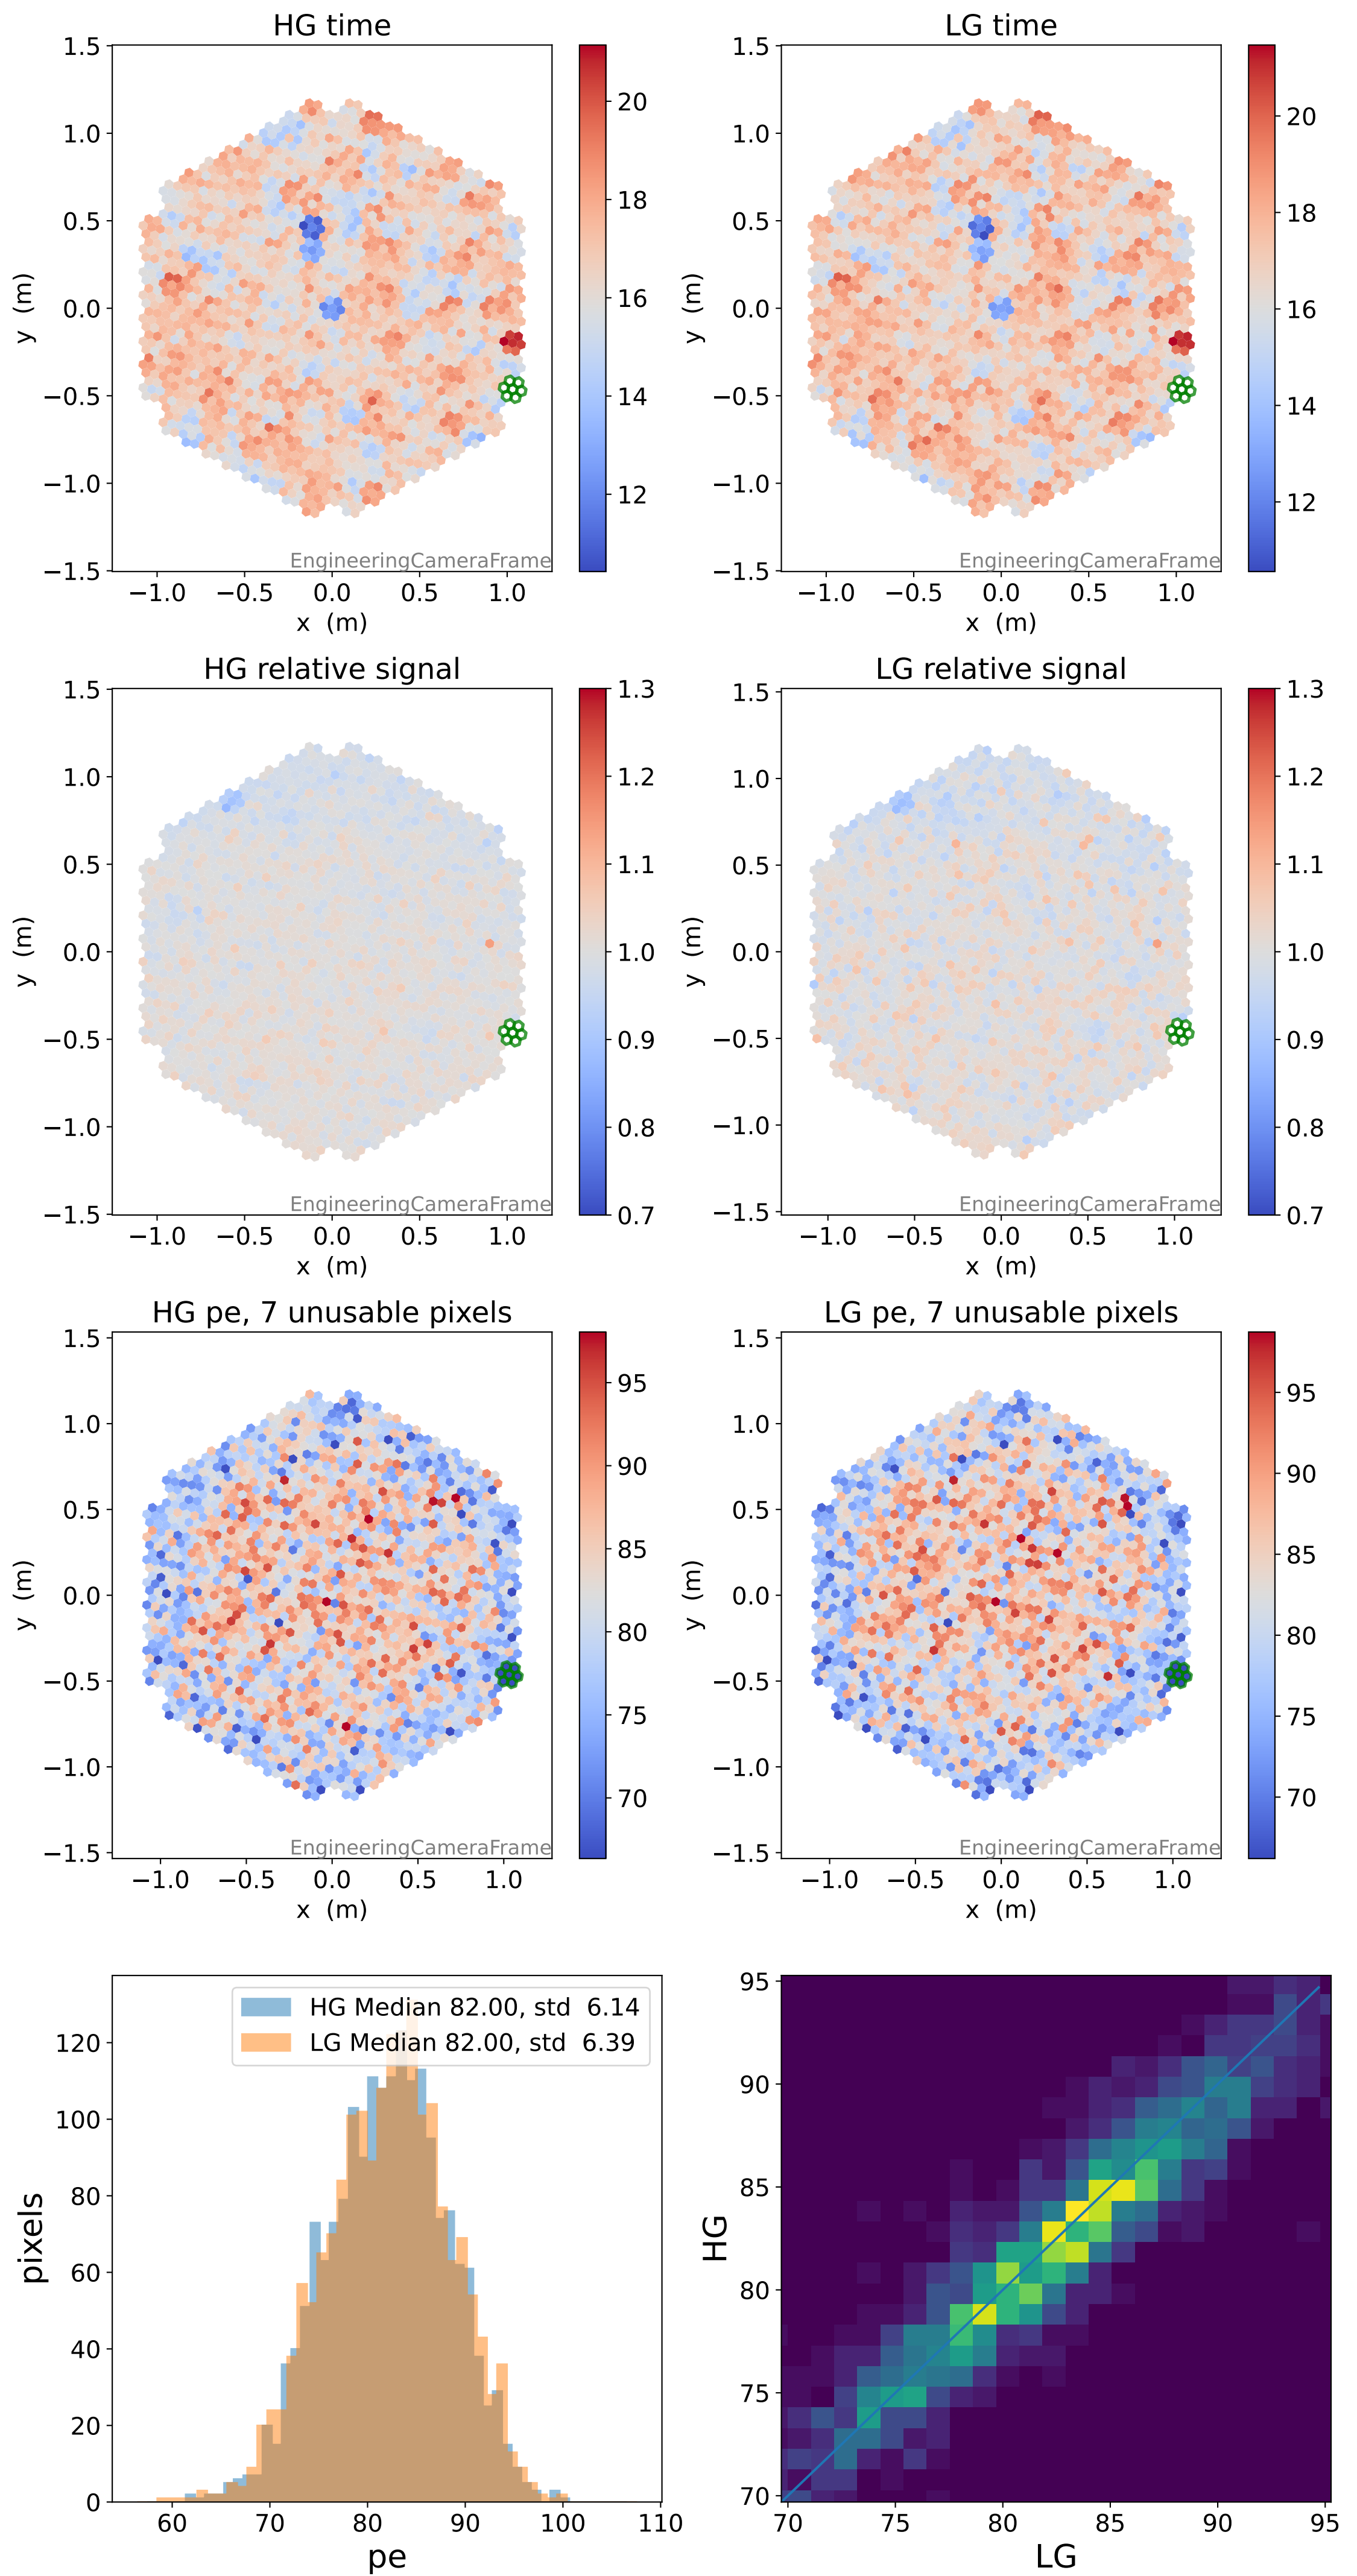

Run 21064, Cat-A calibration

Run 21064

Run 21064 channel: HG

FF sample of 10000 events

pedestal sample of 10000 events

flat-fielded gain [ADC/pe]

Run 21064 channel: LG

FF sample of 10000 events

pedestal sample of 10000 events

flat-fielded gain [ADC/pe]