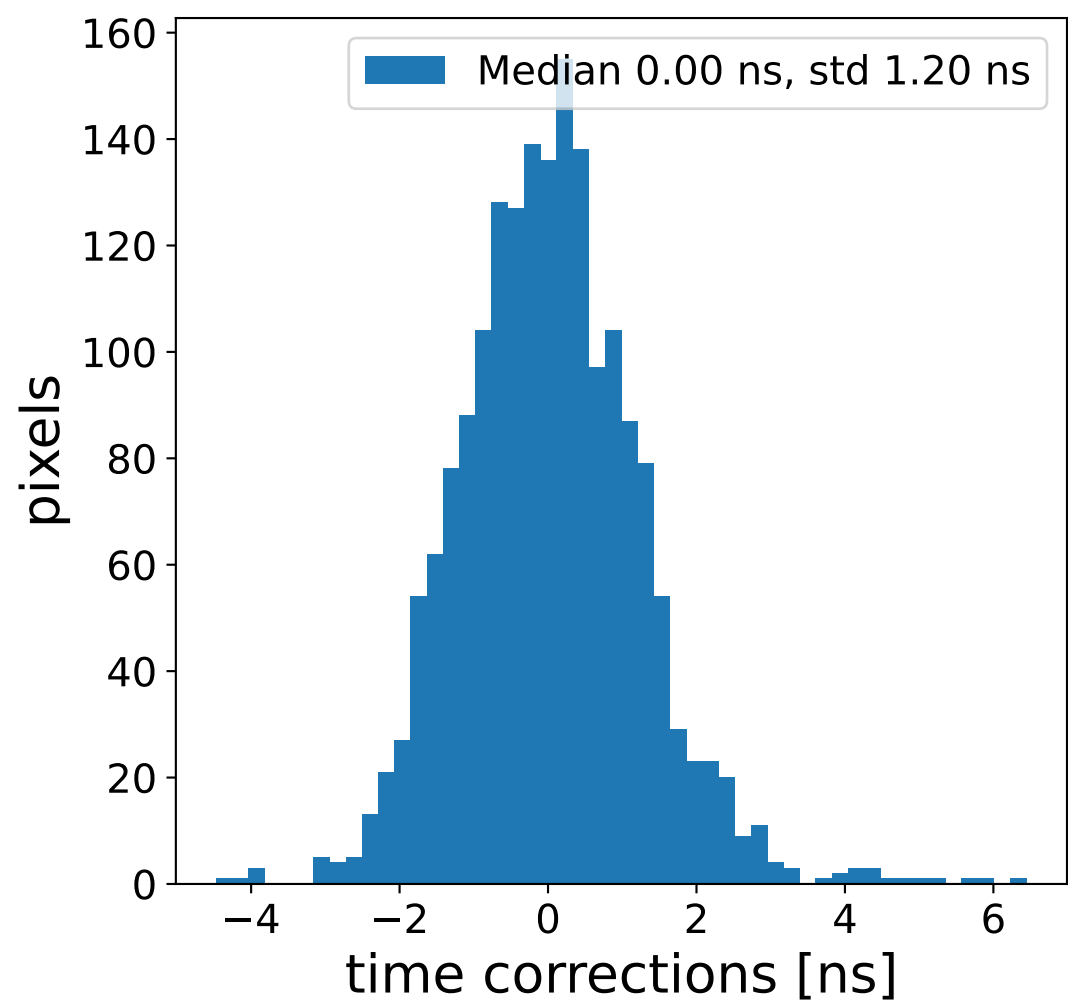

Run 21064, Cat-A calibration

Run 21064

Run 21064 channel: HG

FF sample of 10000 events

pedestal sample of 10000 events

flat-fielded gain [ADC/pe]

Run 21064 channel: LG

FF sample of 10000 events

pedestal sample of 10000 events

flat-fielded gain [ADC/pe]