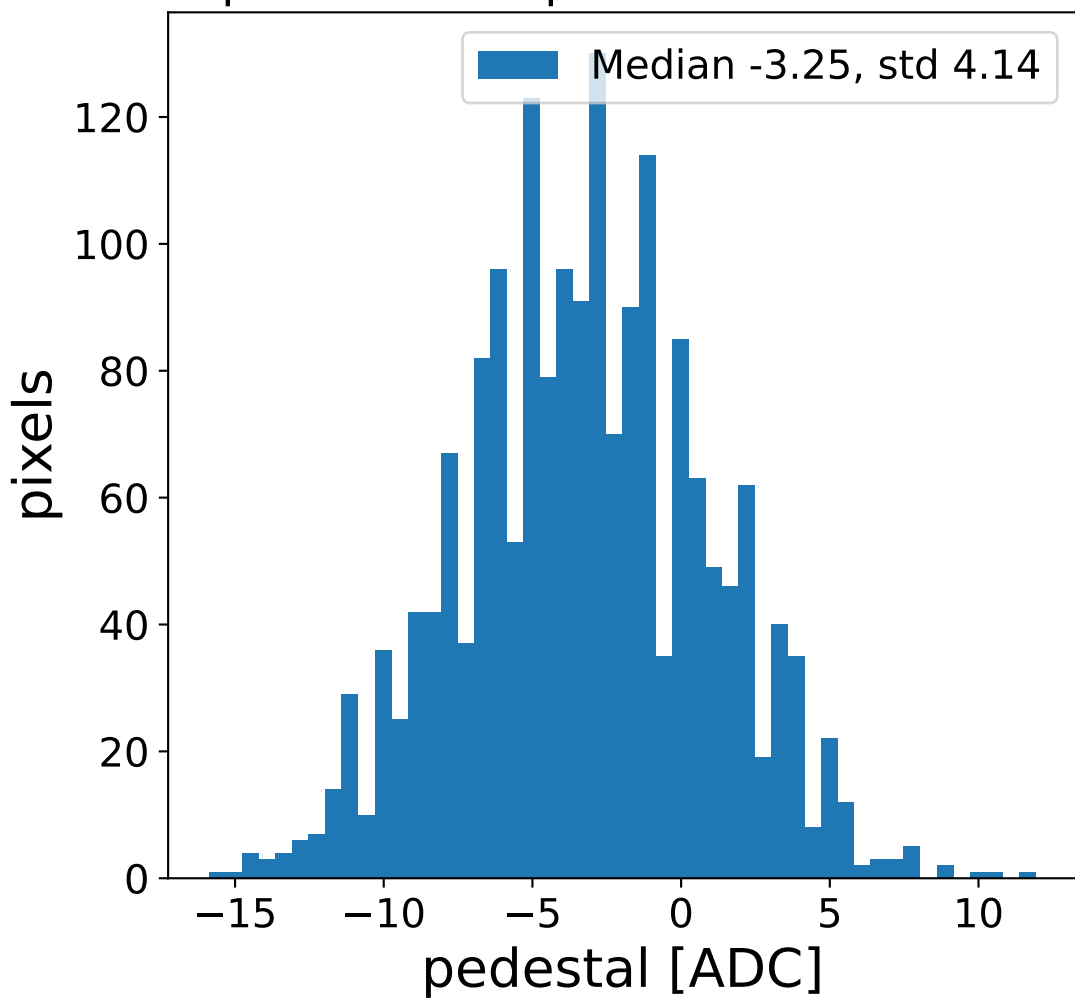

Run 21001, Cat-A calibration

Run 21001

Run 21001 channel: HG

FF sample of 10000 events

pedestal sample of 10000 events

flat-fielded gain [ADC/pe]

Run 21001 channel: LG

FF sample of 10000 events

pedestal sample of 10000 events

flat-fielded gain [ADC/pe]