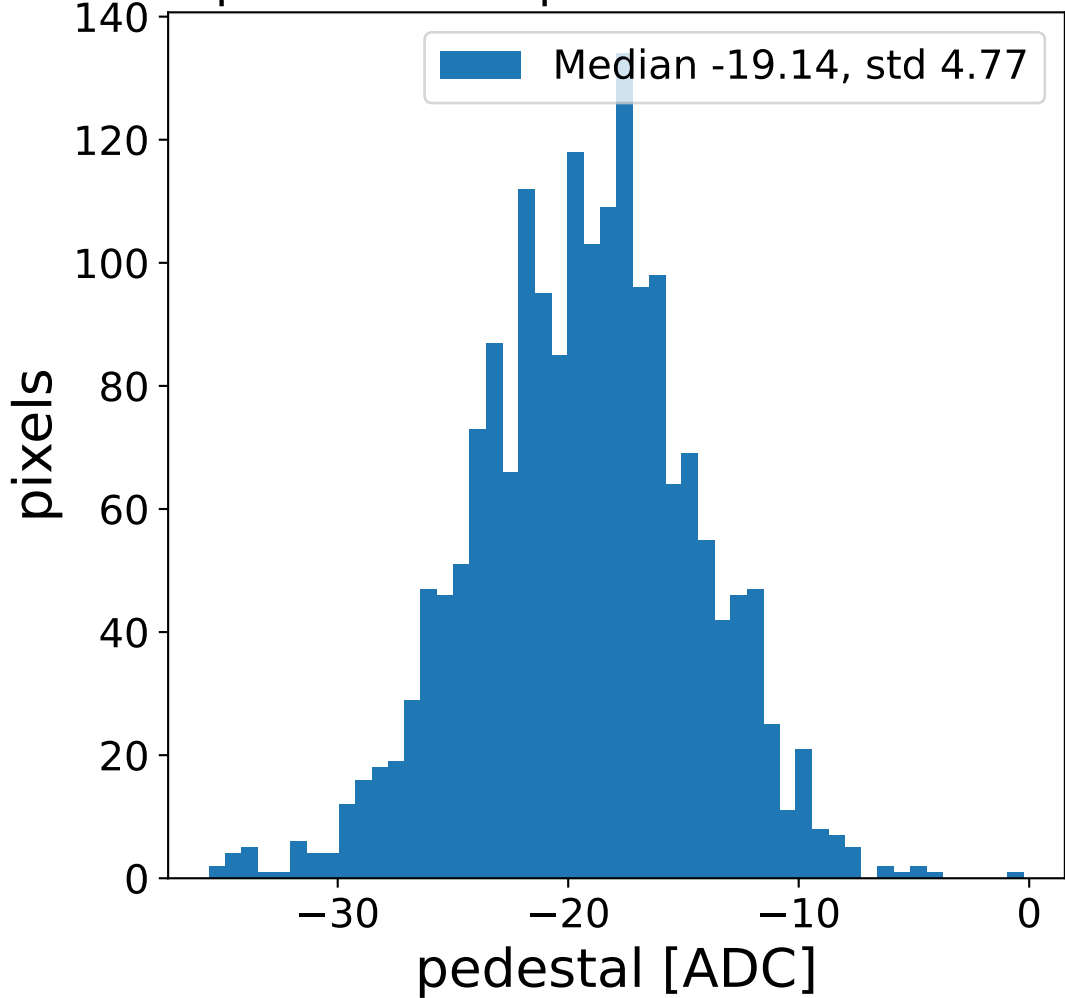

Run 21001, Cat-A calibration

Run 21001

Run 21001 channel: HG

FF sample of 10000 events

pedestal sample of 10000 events

flat-fielded gain [ADC/pe]

Run 21001 channel: LG

FF sample of 10000 events

pedestal sample of 10000 events

flat-fielded gain [ADC/pe]