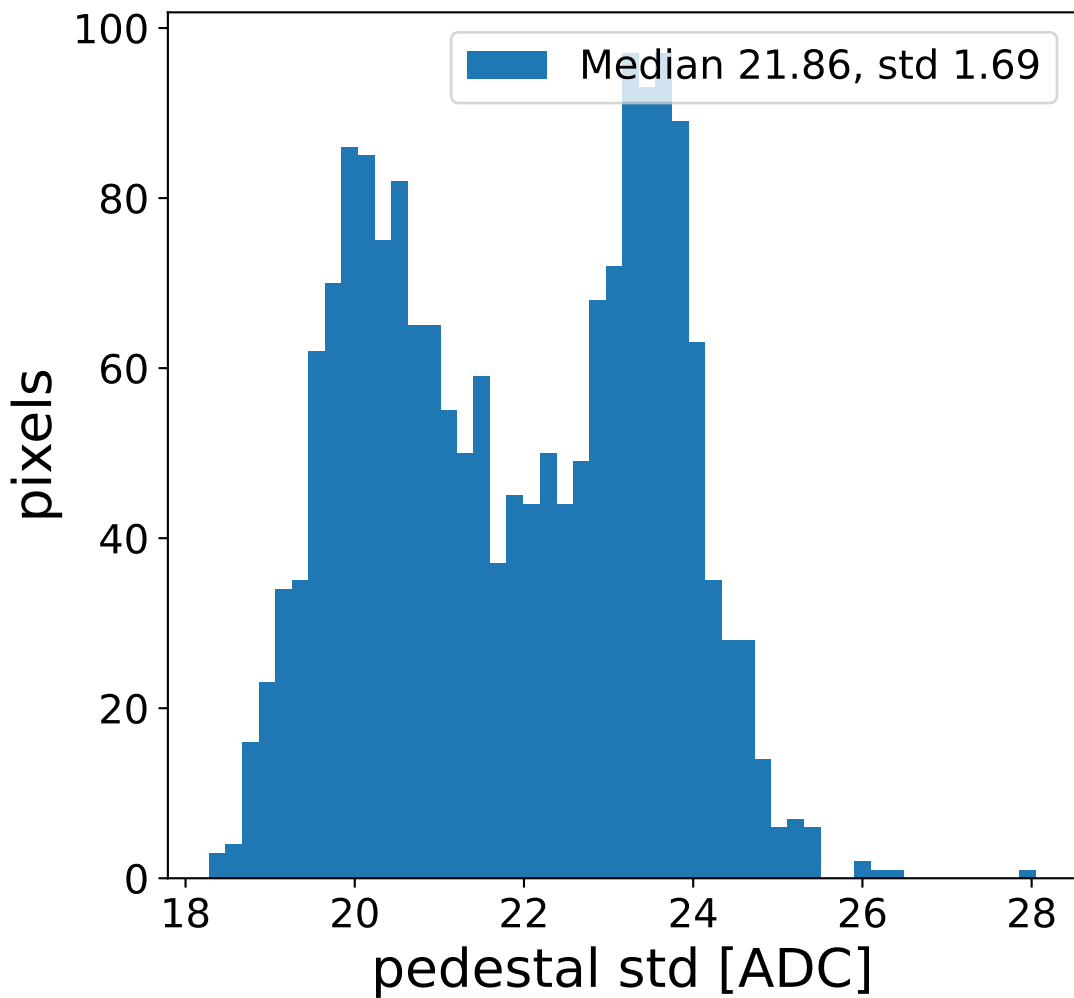

Run 21001, Cat-A calibration

Run 21001

Run 21001 channel: HG

FF sample of 10000 events

pedestal sample of 10000 events

flat-fielded gain [ADC/pe]

Run 21001 channel: LG

FF sample of 10000 events

pedestal sample of 10000 events

flat-fielded gain [ADC/pe]