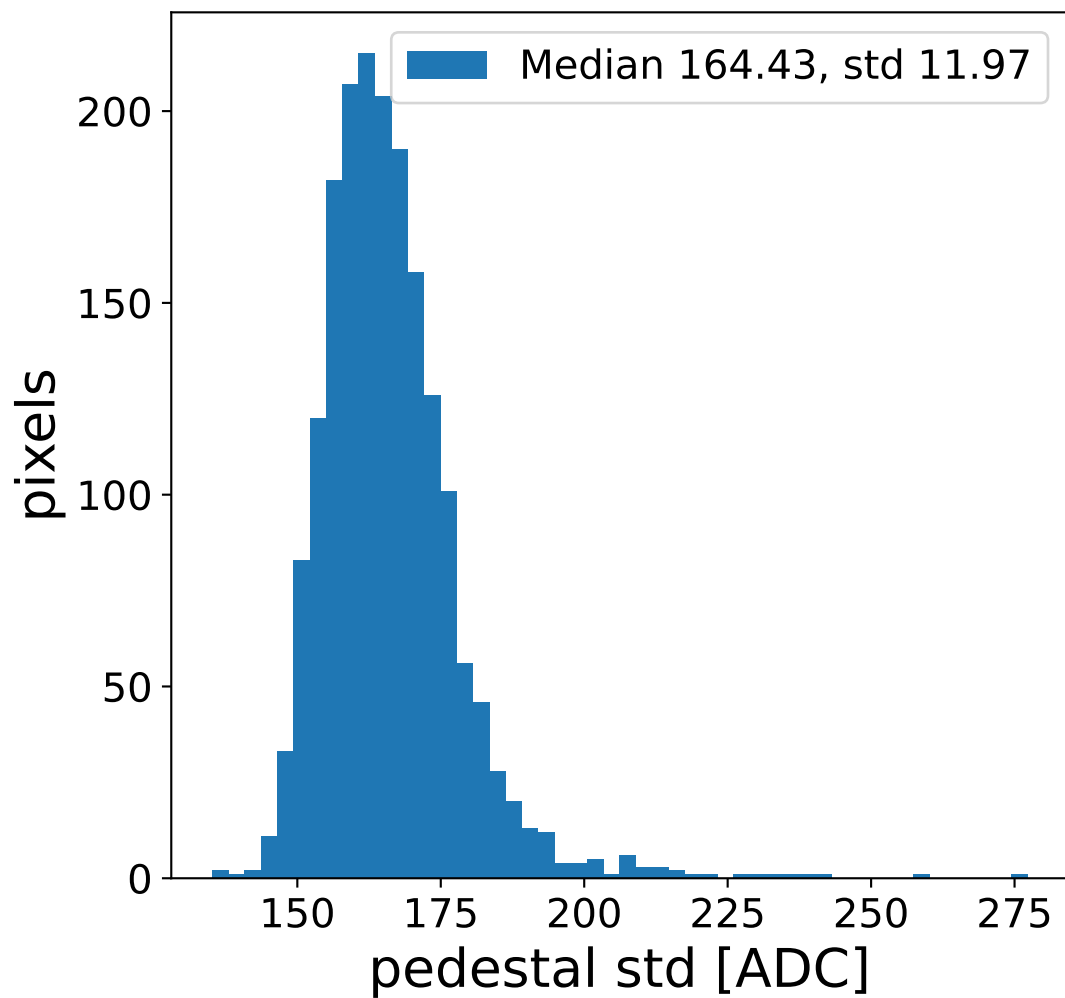

Run 21001, Cat-A calibration

Run 21001

Run 21001 channel: HG

FF sample of 10000 events

pedestal sample of 10000 events

flat-fielded gain [ADC/pe]

Run 21001 channel: LG

FF sample of 10000 events

pedestal sample of 10000 events

flat-fielded gain [ADC/pe]