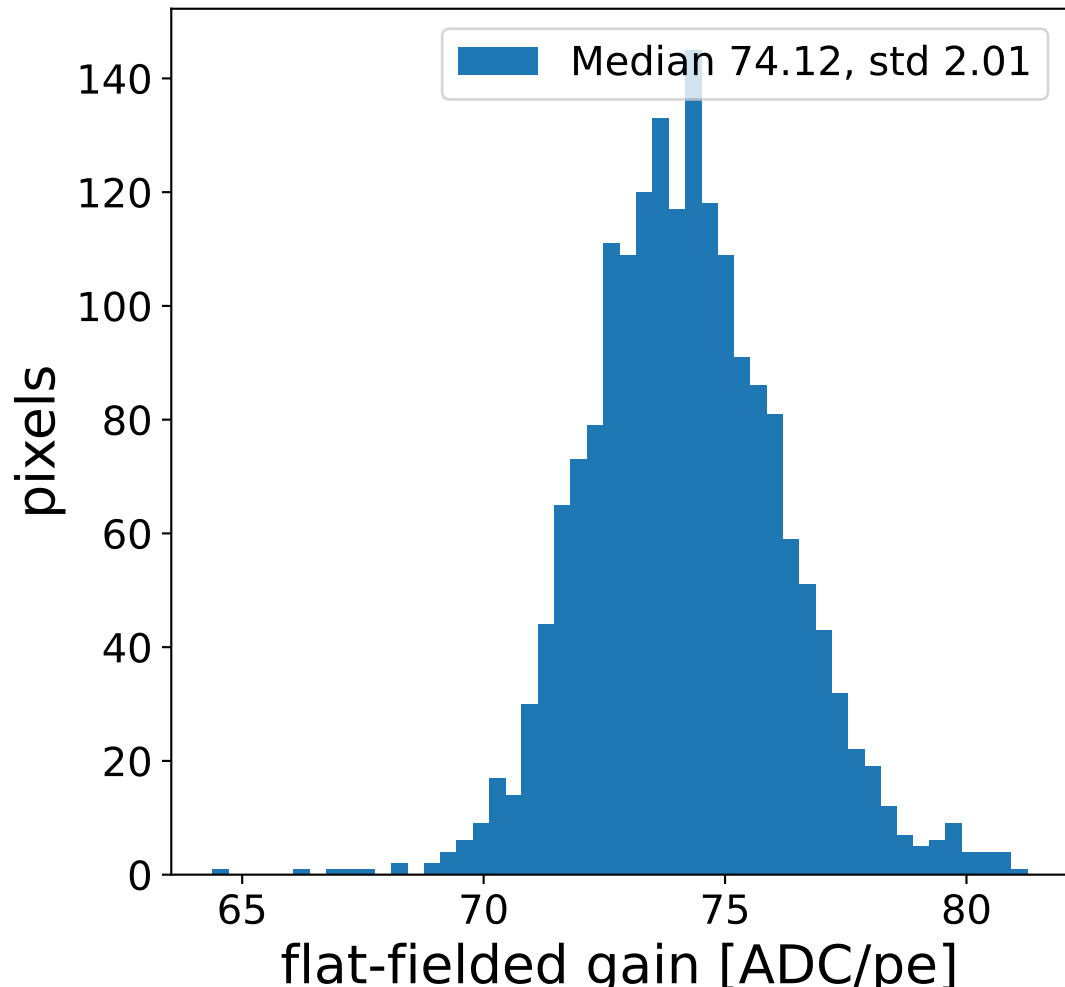

Run 21001, Cat-A calibration

Run 21001

Run 21001 channel: HG

FF sample of 10000 events

pedestal sample of 10000 events

flat-fielded gain [ADC/pe]

Run 21001 channel: LG

FF sample of 10000 events

pedestal sample of 10000 events

flat-fielded gain [ADC/pe]