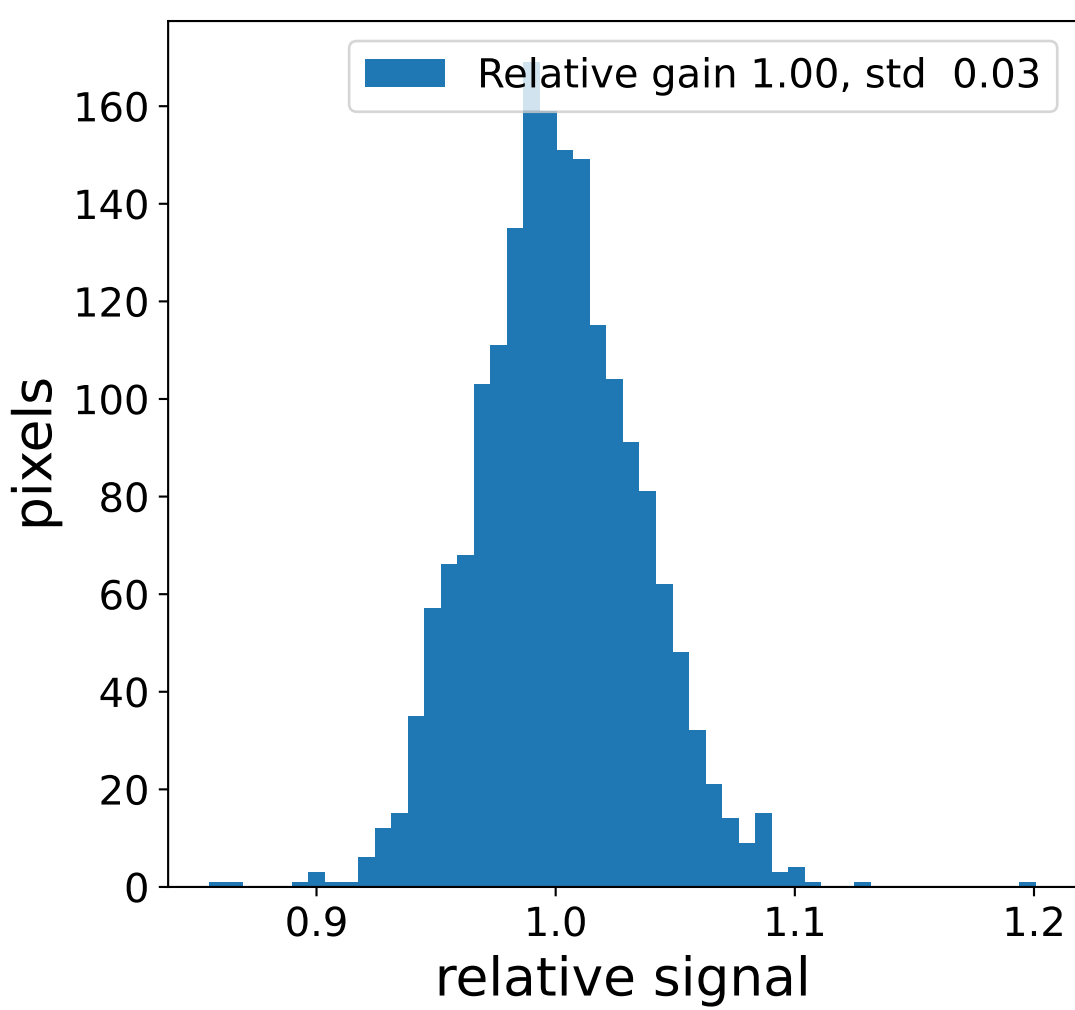

Run 21001, Cat-A calibration

Run 21001

Run 21001 channel: HG

FF sample of 10000 events

pedestal sample of 10000 events

flat-fielded gain [ADC/pe]

Run 21001 channel: LG

FF sample of 10000 events

pedestal sample of 10000 events

flat-fielded gain [ADC/pe]