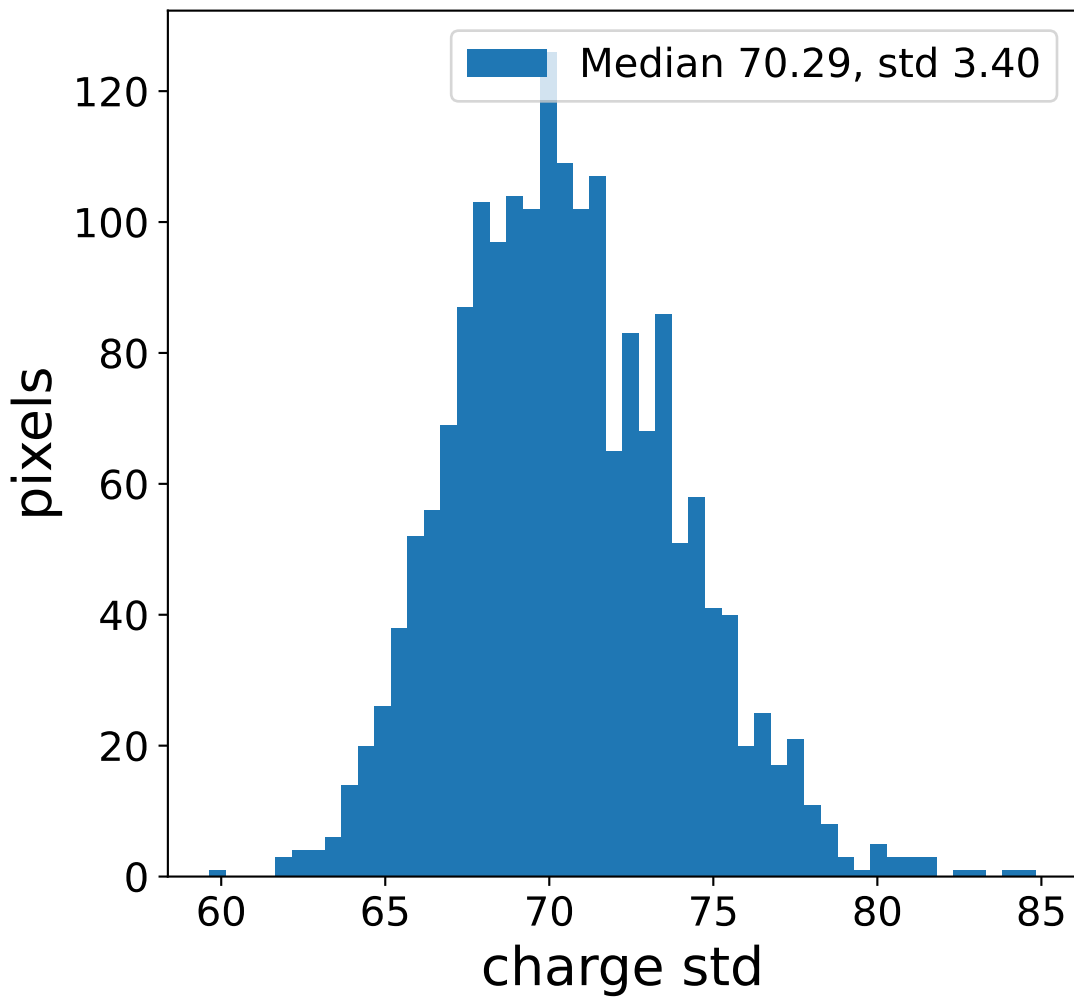

Run 21001, Cat-A calibration

Run 21001

Run 21001 channel: HG

FF sample of 10000 events

pedestal sample of 10000 events

flat-fielded gain [ADC/pe]

Run 21001 channel: LG

FF sample of 10000 events

pedestal sample of 10000 events

flat-fielded gain [ADC/pe]