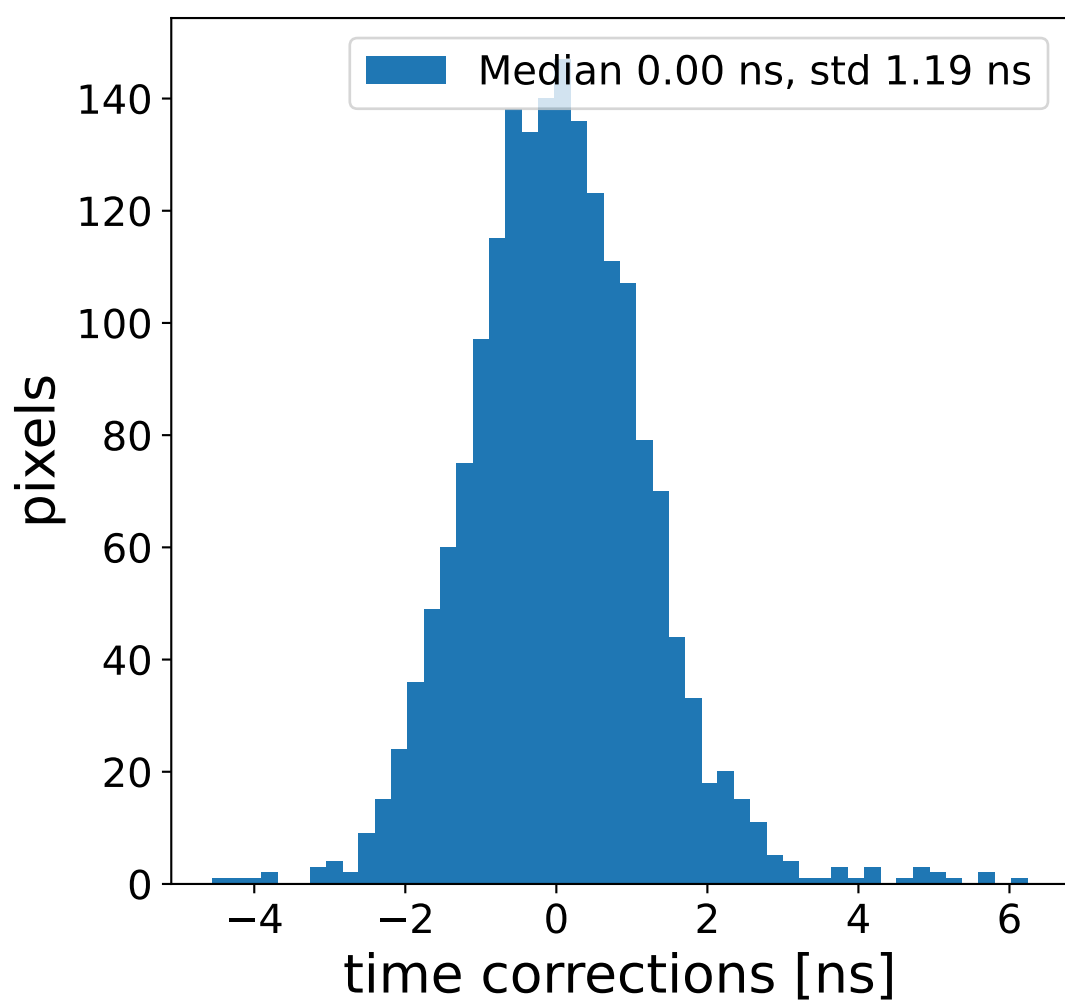

Run 21001, Cat-A calibration

Run 21001

Run 21001 channel: HG

FF sample of 10000 events

pedestal sample of 10000 events

flat-fielded gain [ADC/pe]

Run 21001 channel: LG

FF sample of 10000 events

pedestal sample of 10000 events

flat-fielded gain [ADC/pe]