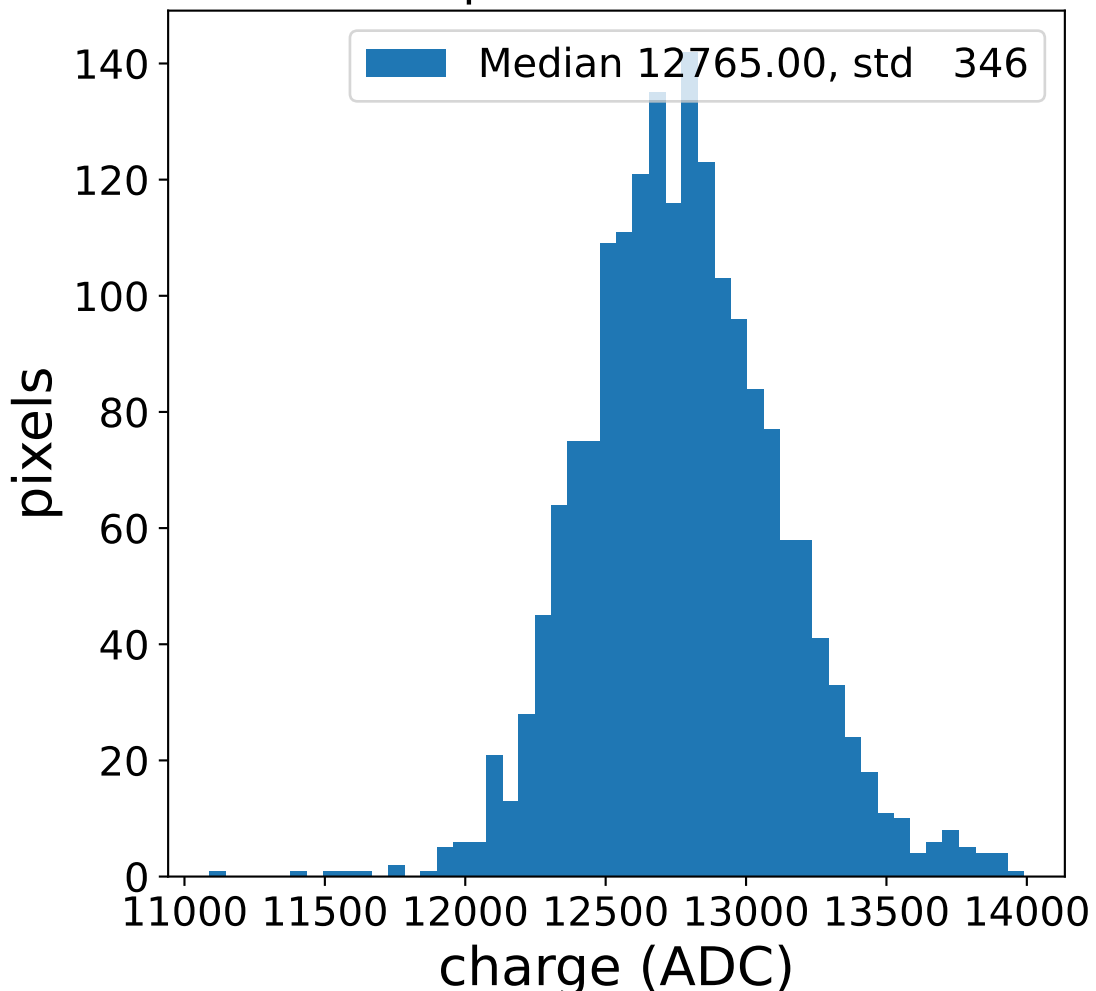

Run 21001, Cat-A calibration

Run 21001

Run 21001 channel: HG

FF sample of 10000 events

pedestal sample of 10000 events

flat-fielded gain [ADC/pe]

Run 21001 channel: LG

FF sample of 10000 events

pedestal sample of 10000 events

flat-fielded gain [ADC/pe]