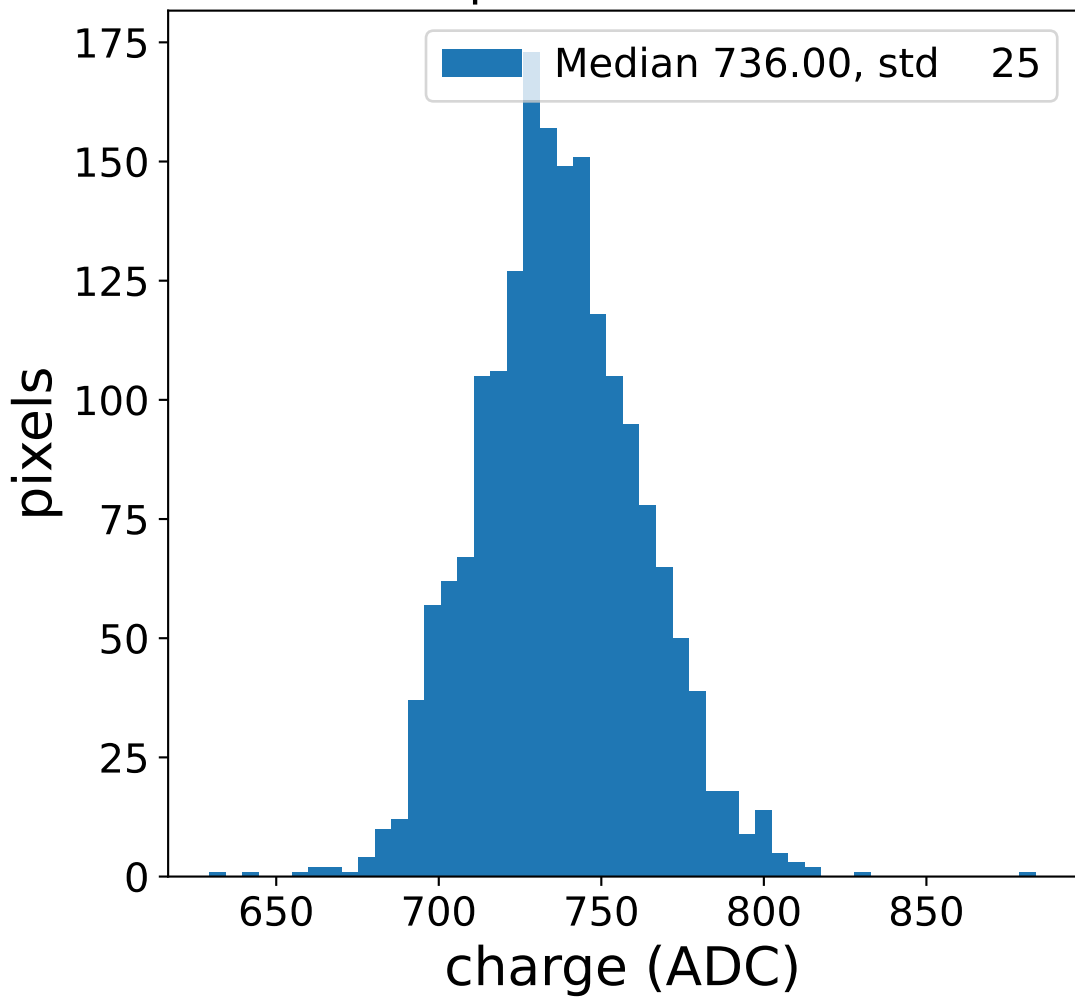

Run 21001, Cat-A calibration

Run 21001

Run 21001 channel: HG

FF sample of 10000 events

pedestal sample of 10000 events

flat-fielded gain [ADC/pe]

Run 21001 channel: LG

FF sample of 10000 events

pedestal sample of 10000 events

flat-fielded gain [ADC/pe]