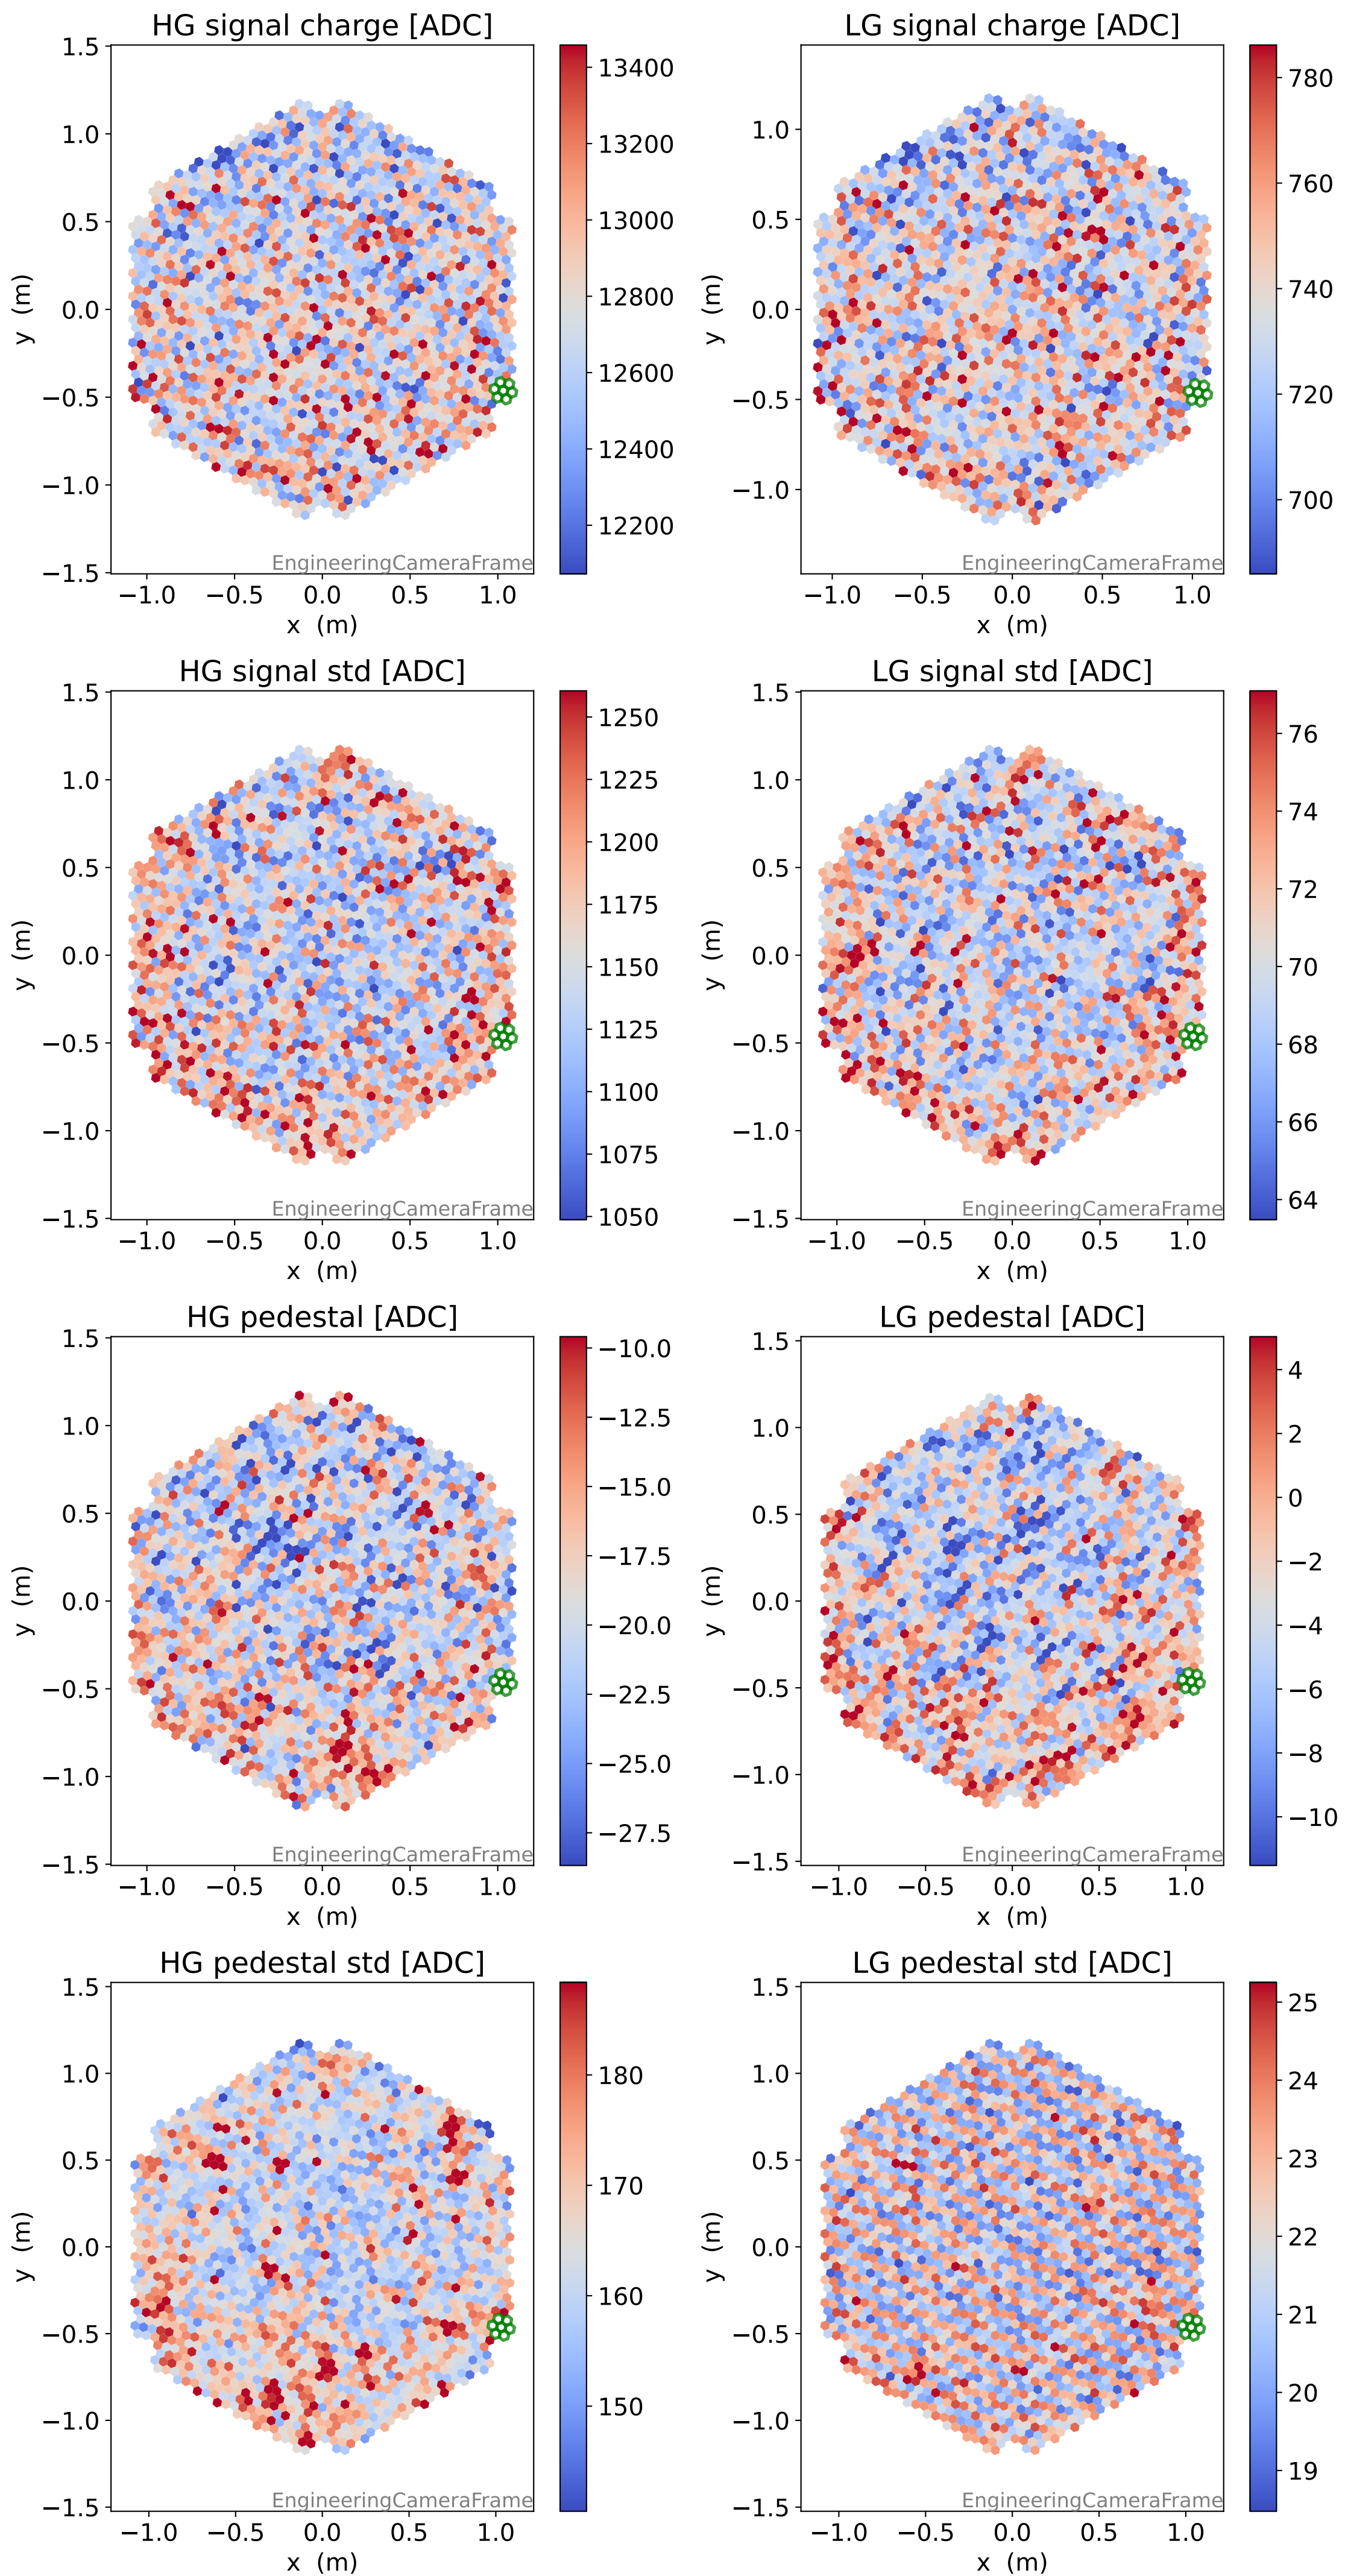

Run 21001, Cat-A calibration

Run 21001

Run 21001 channel: HG

FF sample of 10000 events

pedestal sample of 10000 events

flat-fielded gain [ADC/pe]

Run 21001 channel: LG

FF sample of 10000 events

pedestal sample of 10000 events

flat-fielded gain [ADC/pe]