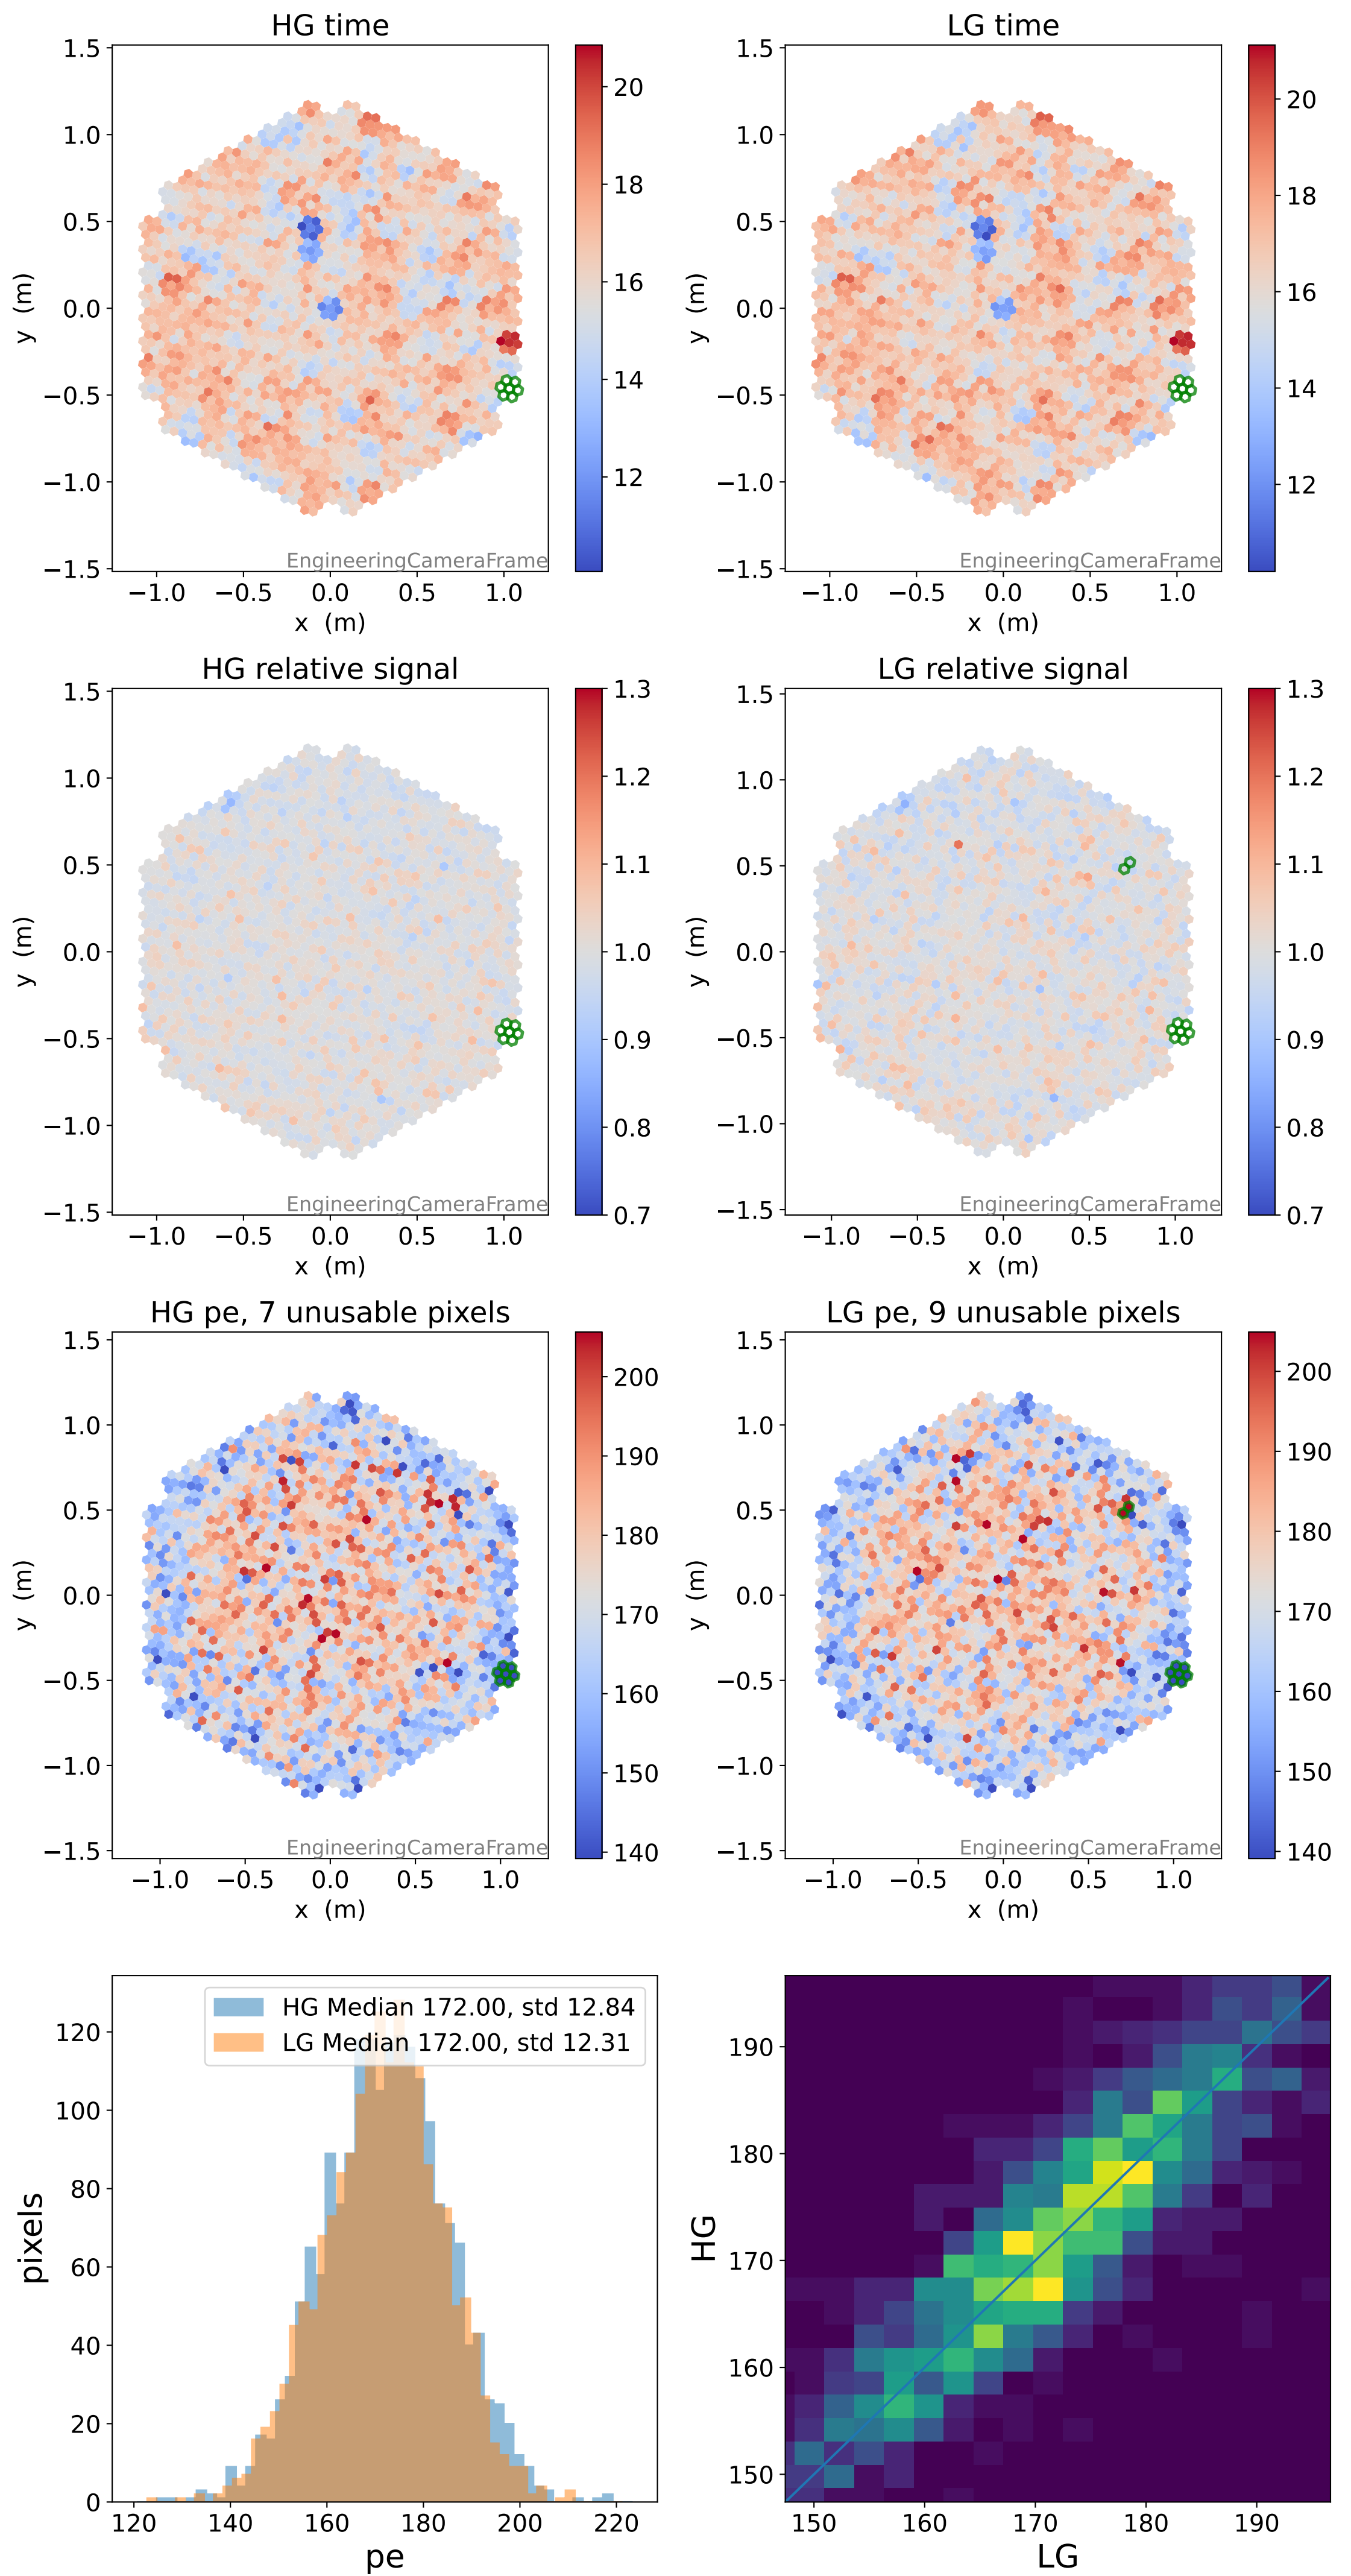

Run 21001, Cat-A calibration

Run 21001

Run 21001 channel: HG

FF sample of 10000 events

pedestal sample of 10000 events

flat-fielded gain [ADC/pe]

Run 21001 channel: LG

FF sample of 10000 events

pedestal sample of 10000 events

flat-fielded gain [ADC/pe]