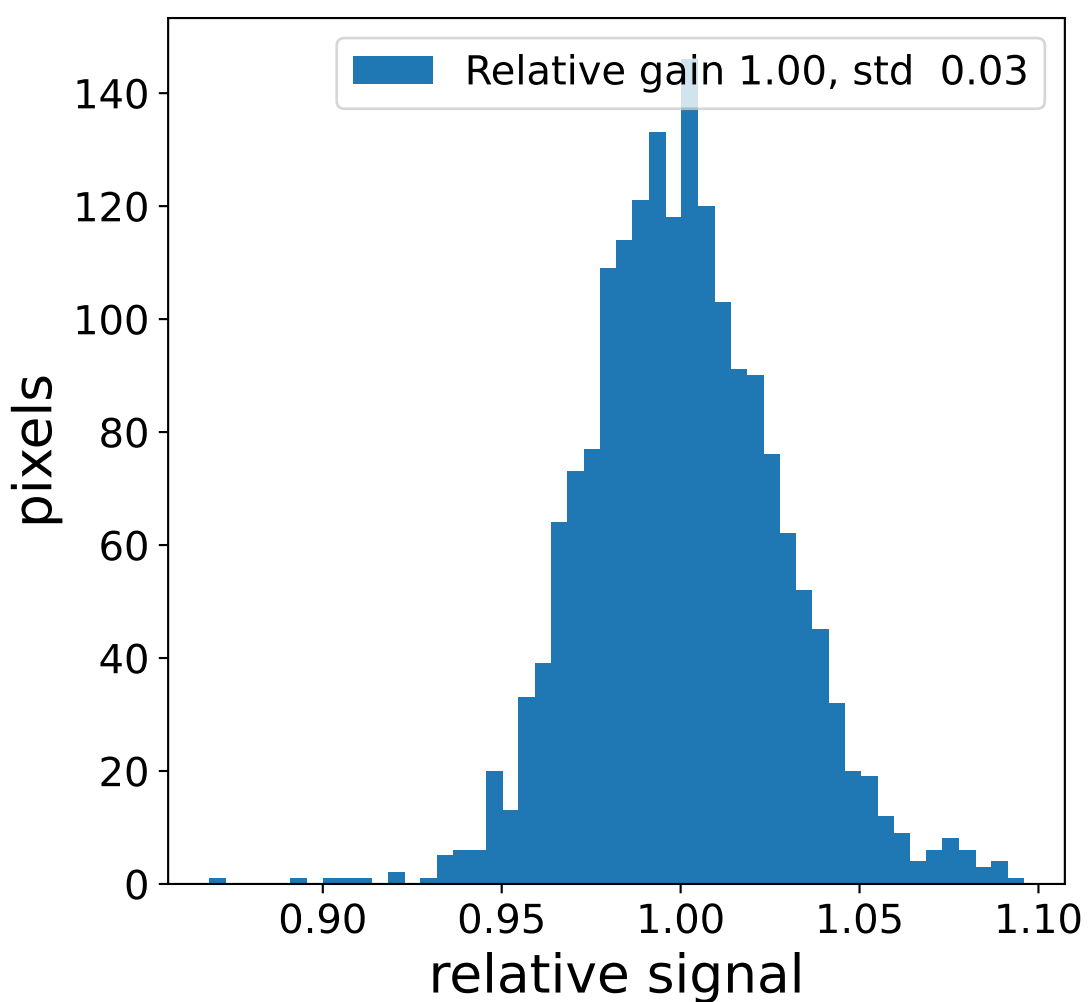

Run 21001, Cat-A calibration

Run 21001

Run 21001 channel: HG

FF sample of 10000 events

pedestal sample of 10000 events

flat-fielded gain [ADC/pe]

Run 21001 channel: LG

FF sample of 10000 events

pedestal sample of 10000 events

flat-fielded gain [ADC/pe]