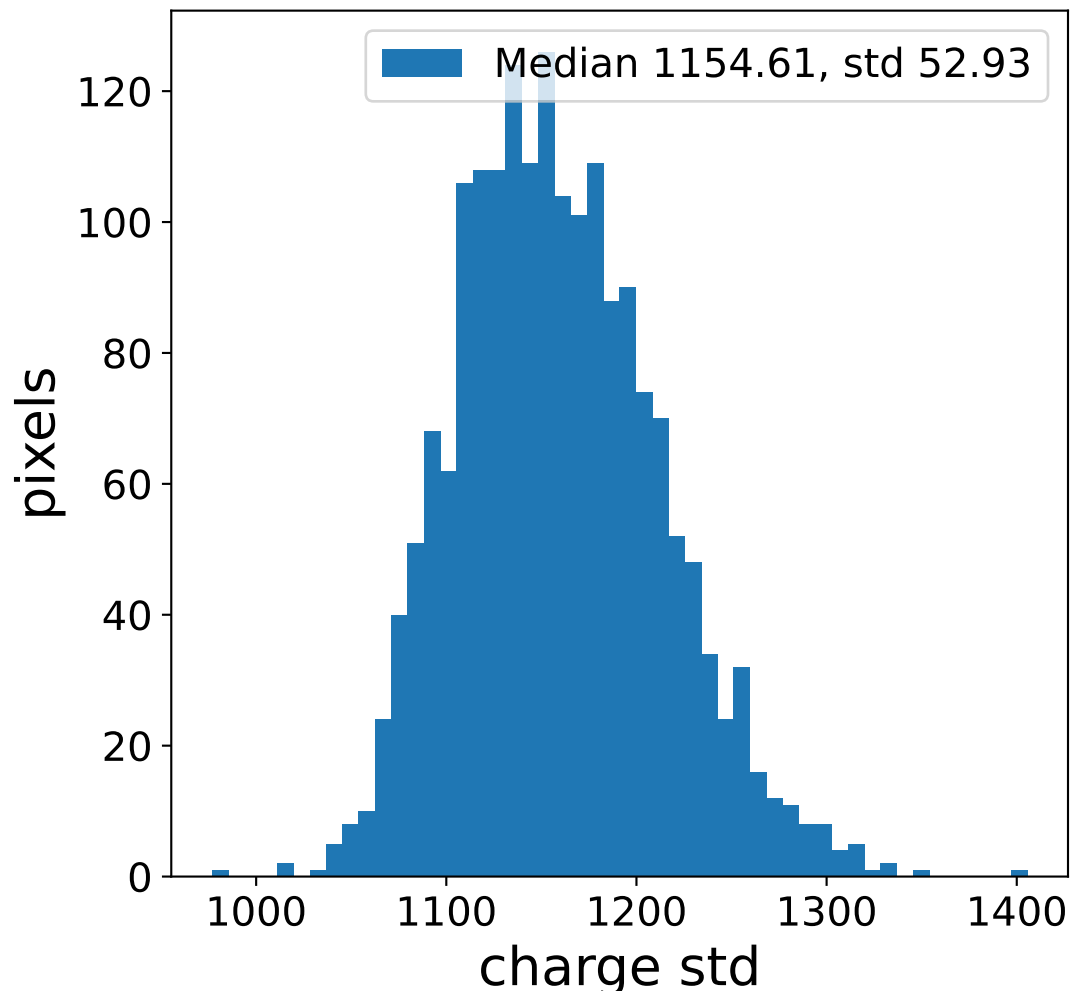

Run 21001, Cat-A calibration

Run 21001

Run 21001 channel: HG

FF sample of 10000 events

pedestal sample of 10000 events

flat-fielded gain [ADC/pe]

Run 21001 channel: LG

FF sample of 10000 events

pedestal sample of 10000 events

flat-fielded gain [ADC/pe]