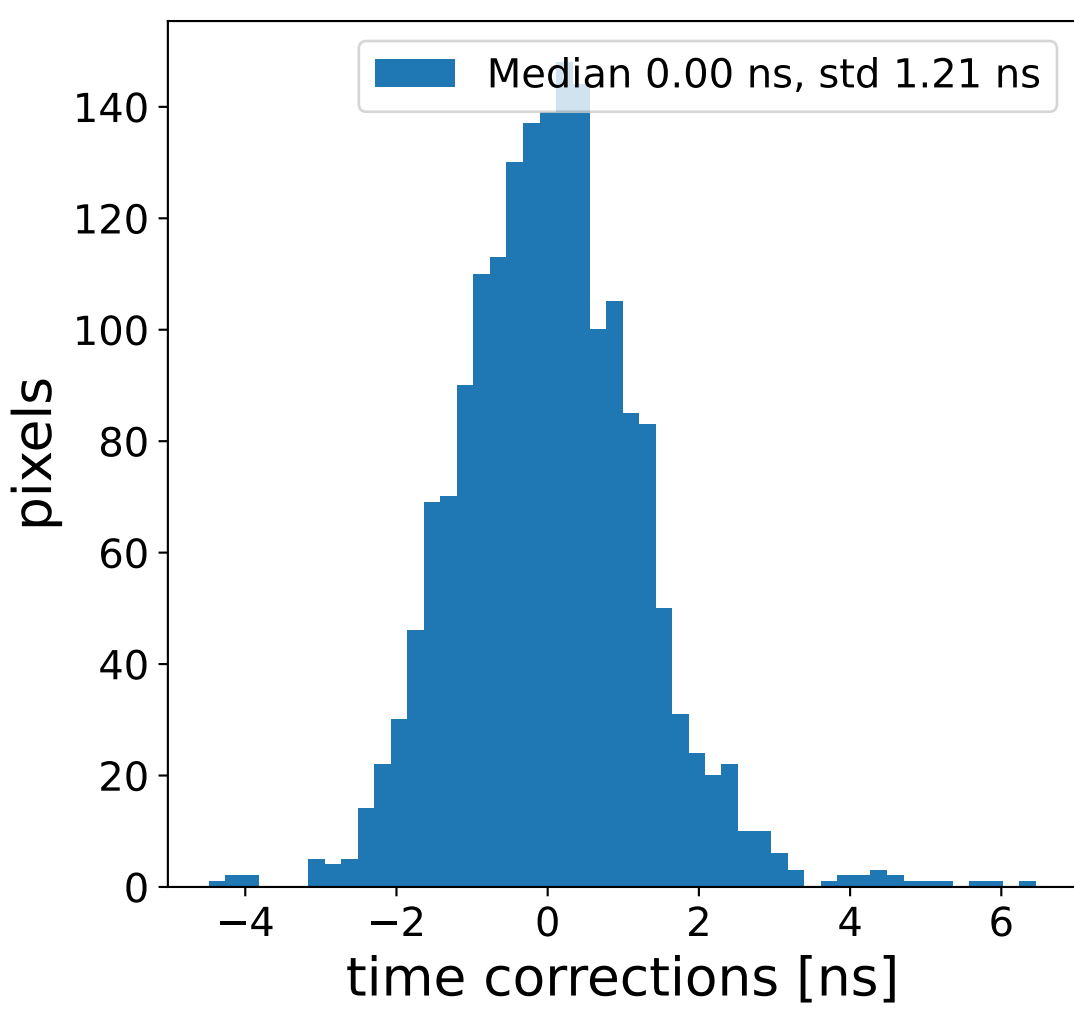

Run 21001, Cat-A calibration

Run 21001

Run 21001 channel: HG

FF sample of 10000 events

pedestal sample of 10000 events

flat-fielded gain [ADC/pe]

Run 21001 channel: LG

FF sample of 10000 events

pedestal sample of 10000 events

flat-fielded gain [ADC/pe]