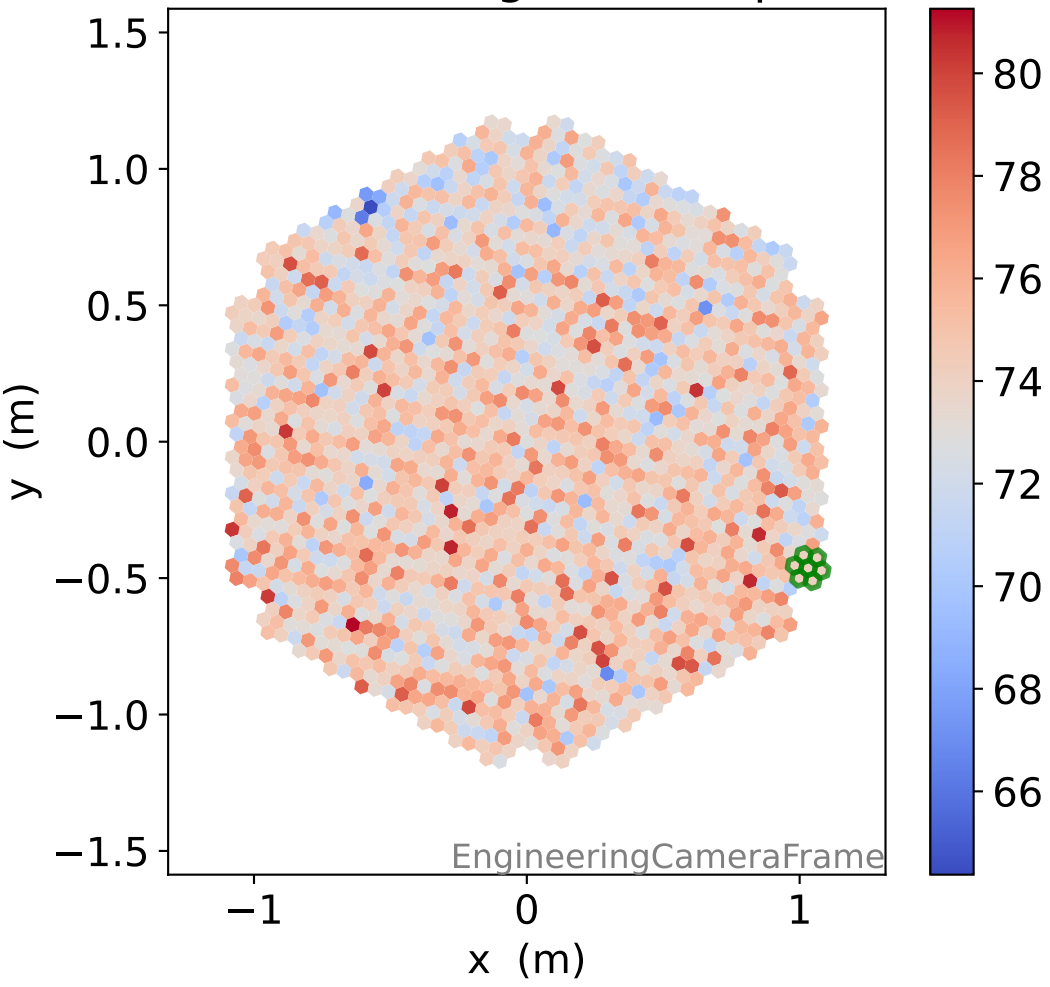

Run 21001, Cat-A calibration

Run 21001

Run 21001 channel: HG

FF sample of 10000 events

pedestal sample of 10000 events

flat-fielded gain [ADC/pe]

Run 21001 channel: LG

FF sample of 10000 events

pedestal sample of 10000 events

flat-fielded gain [ADC/pe]