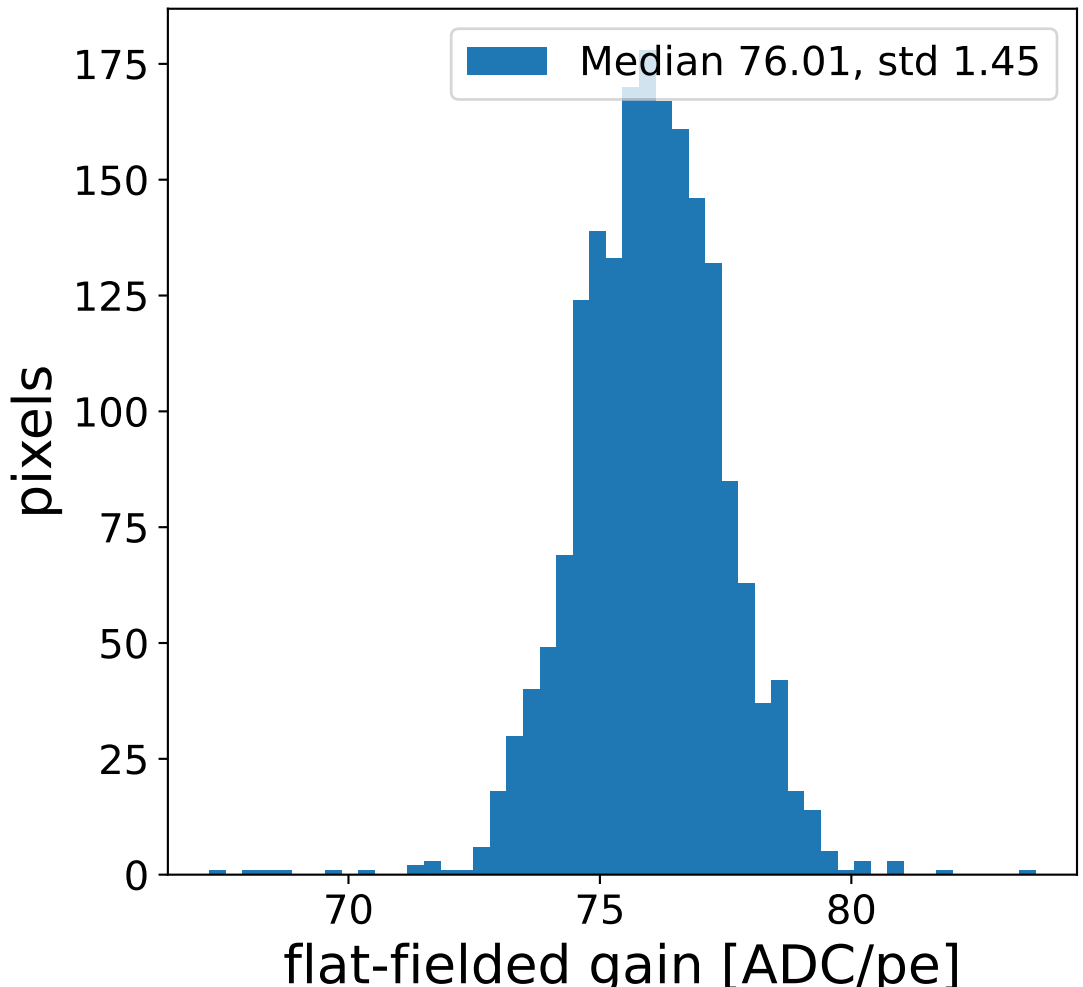

Run 20881, Cat-A calibration

Run 20881

Run 20881 channel: HG

FF sample of 10000 events

pedestal sample of 10000 events

flat-fielded gain [ADC/pe]

Run 20881 channel: LG

FF sample of 10000 events

pedestal sample of 10000 events

flat-fielded gain [ADC/pe]