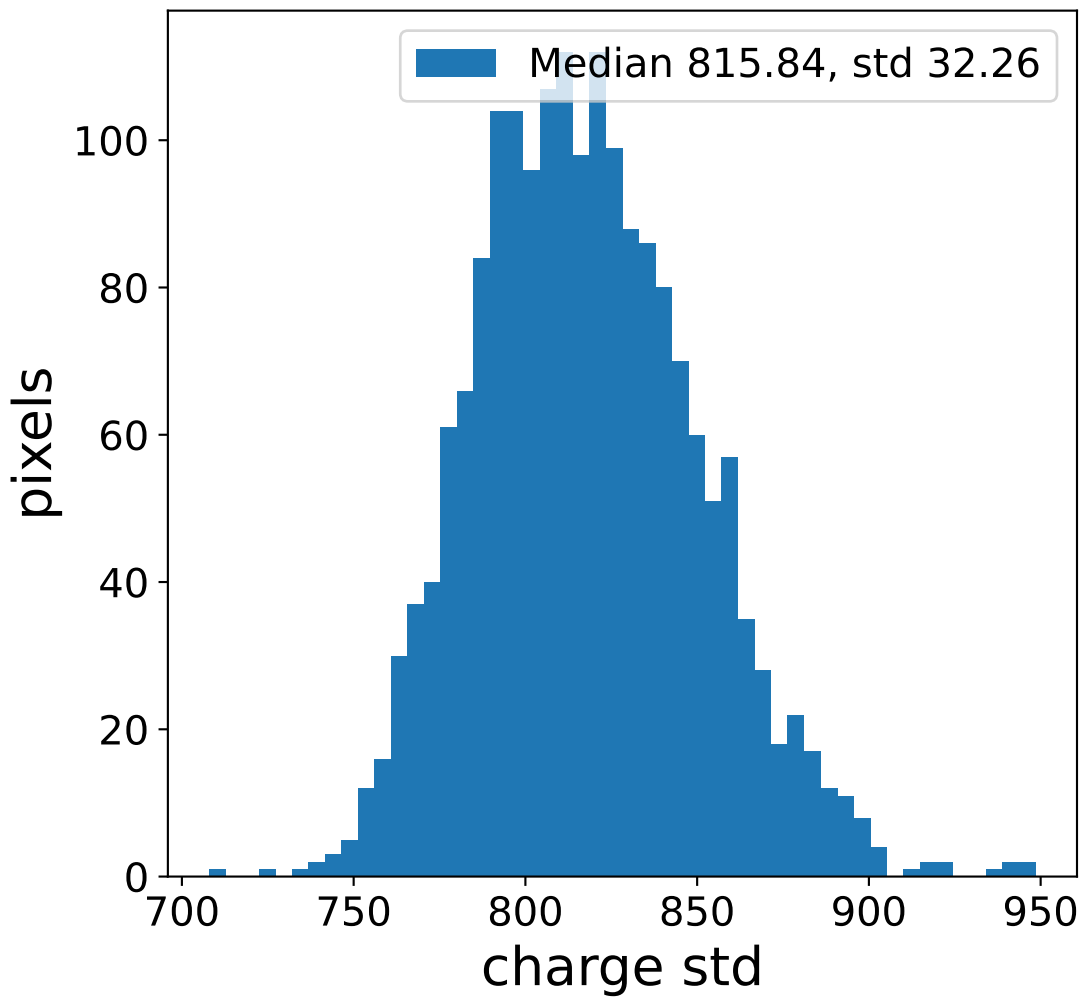

Run 20881, Cat-A calibration

Run 20881

Run 20881 channel: HG

FF sample of 10000 events

pedestal sample of 10000 events

flat-fielded gain [ADC/pe]

Run 20881 channel: LG

FF sample of 10000 events

pedestal sample of 10000 events

flat-fielded gain [ADC/pe]