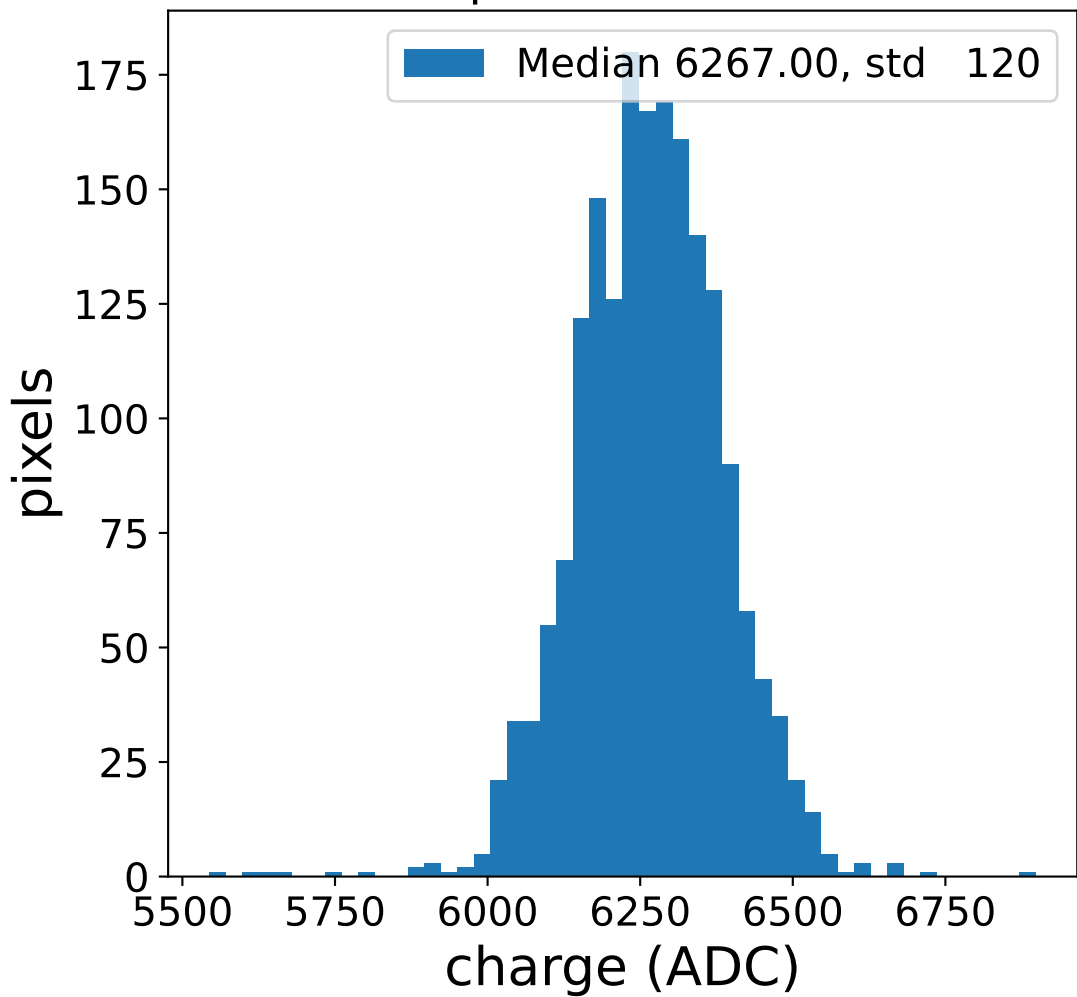

Run 20881, Cat-A calibration

Run 20881

Run 20881 channel: HG

FF sample of 10000 events

pedestal sample of 10000 events

flat-fielded gain [ADC/pe]

Run 20881 channel: LG

FF sample of 10000 events

pedestal sample of 10000 events

flat-fielded gain [ADC/pe]