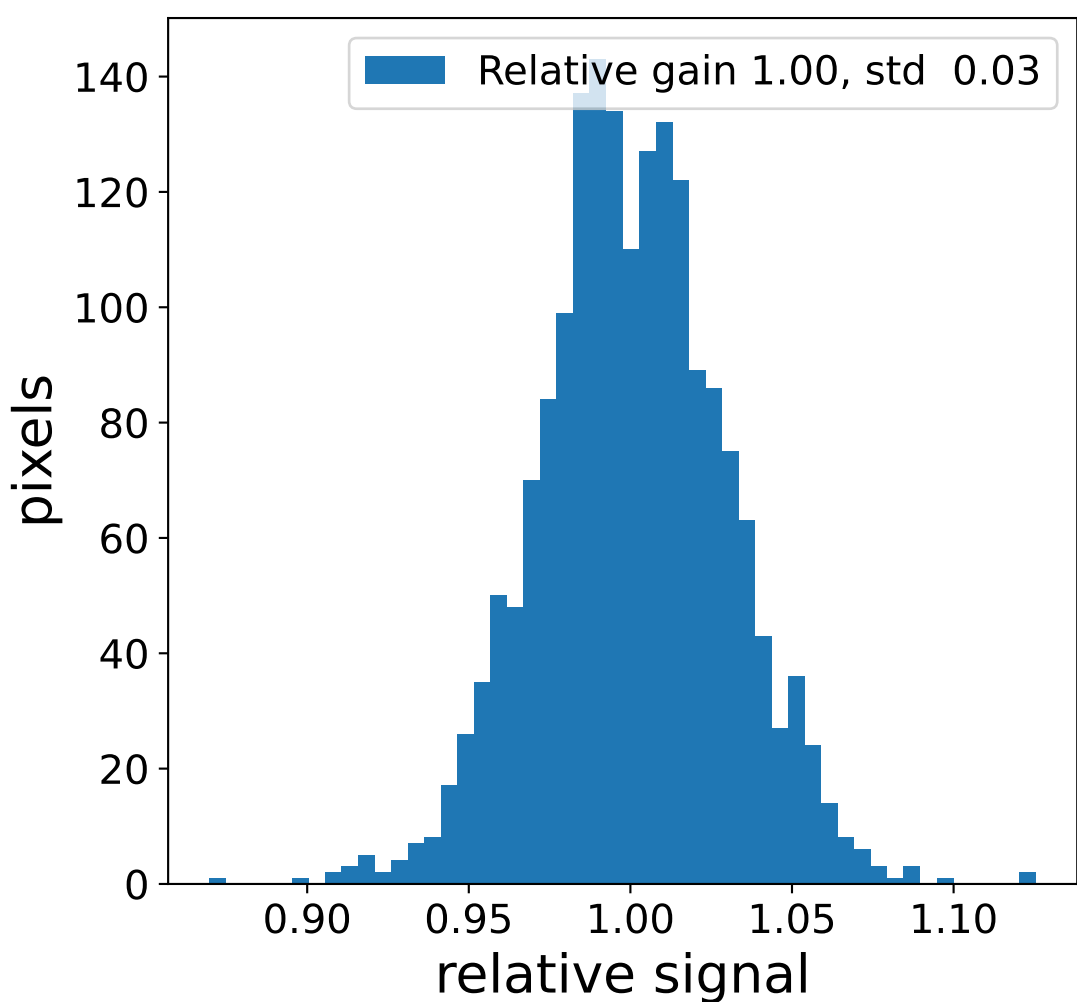

Run 20881, Cat-A calibration

Run 20881

Run 20881 channel: HG

FF sample of 10000 events

pedestal sample of 10000 events

flat-fielded gain [ADC/pe]

Run 20881 channel: LG

FF sample of 10000 events

pedestal sample of 10000 events

flat-fielded gain [ADC/pe]