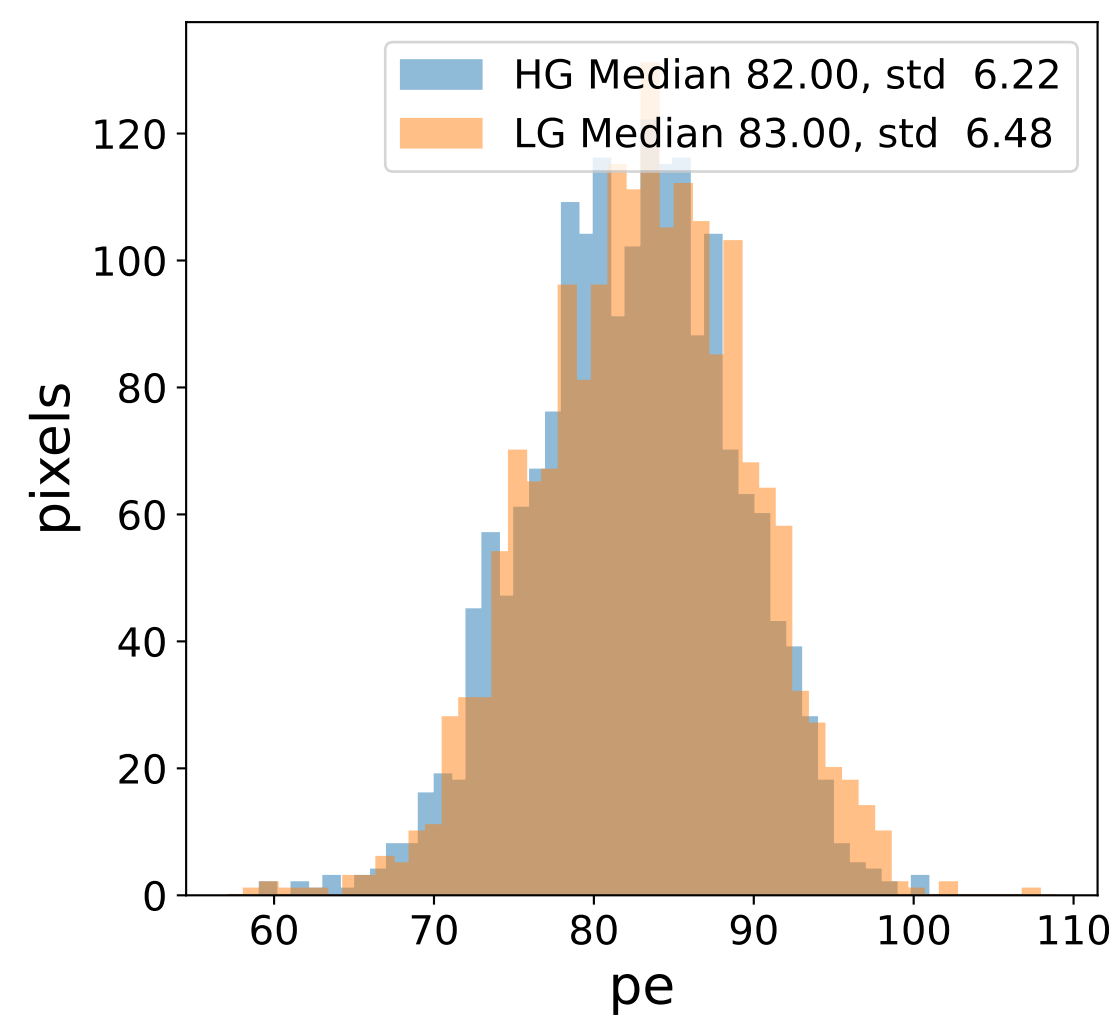

Run 20881, Cat-A calibration

Run 20881

Run 20881 channel: HG

FF sample of 10000 events

pedestal sample of 10000 events

flat-fielded gain [ADC/pe]

Run 20881 channel: LG

FF sample of 10000 events

pedestal sample of 10000 events

flat-fielded gain [ADC/pe]