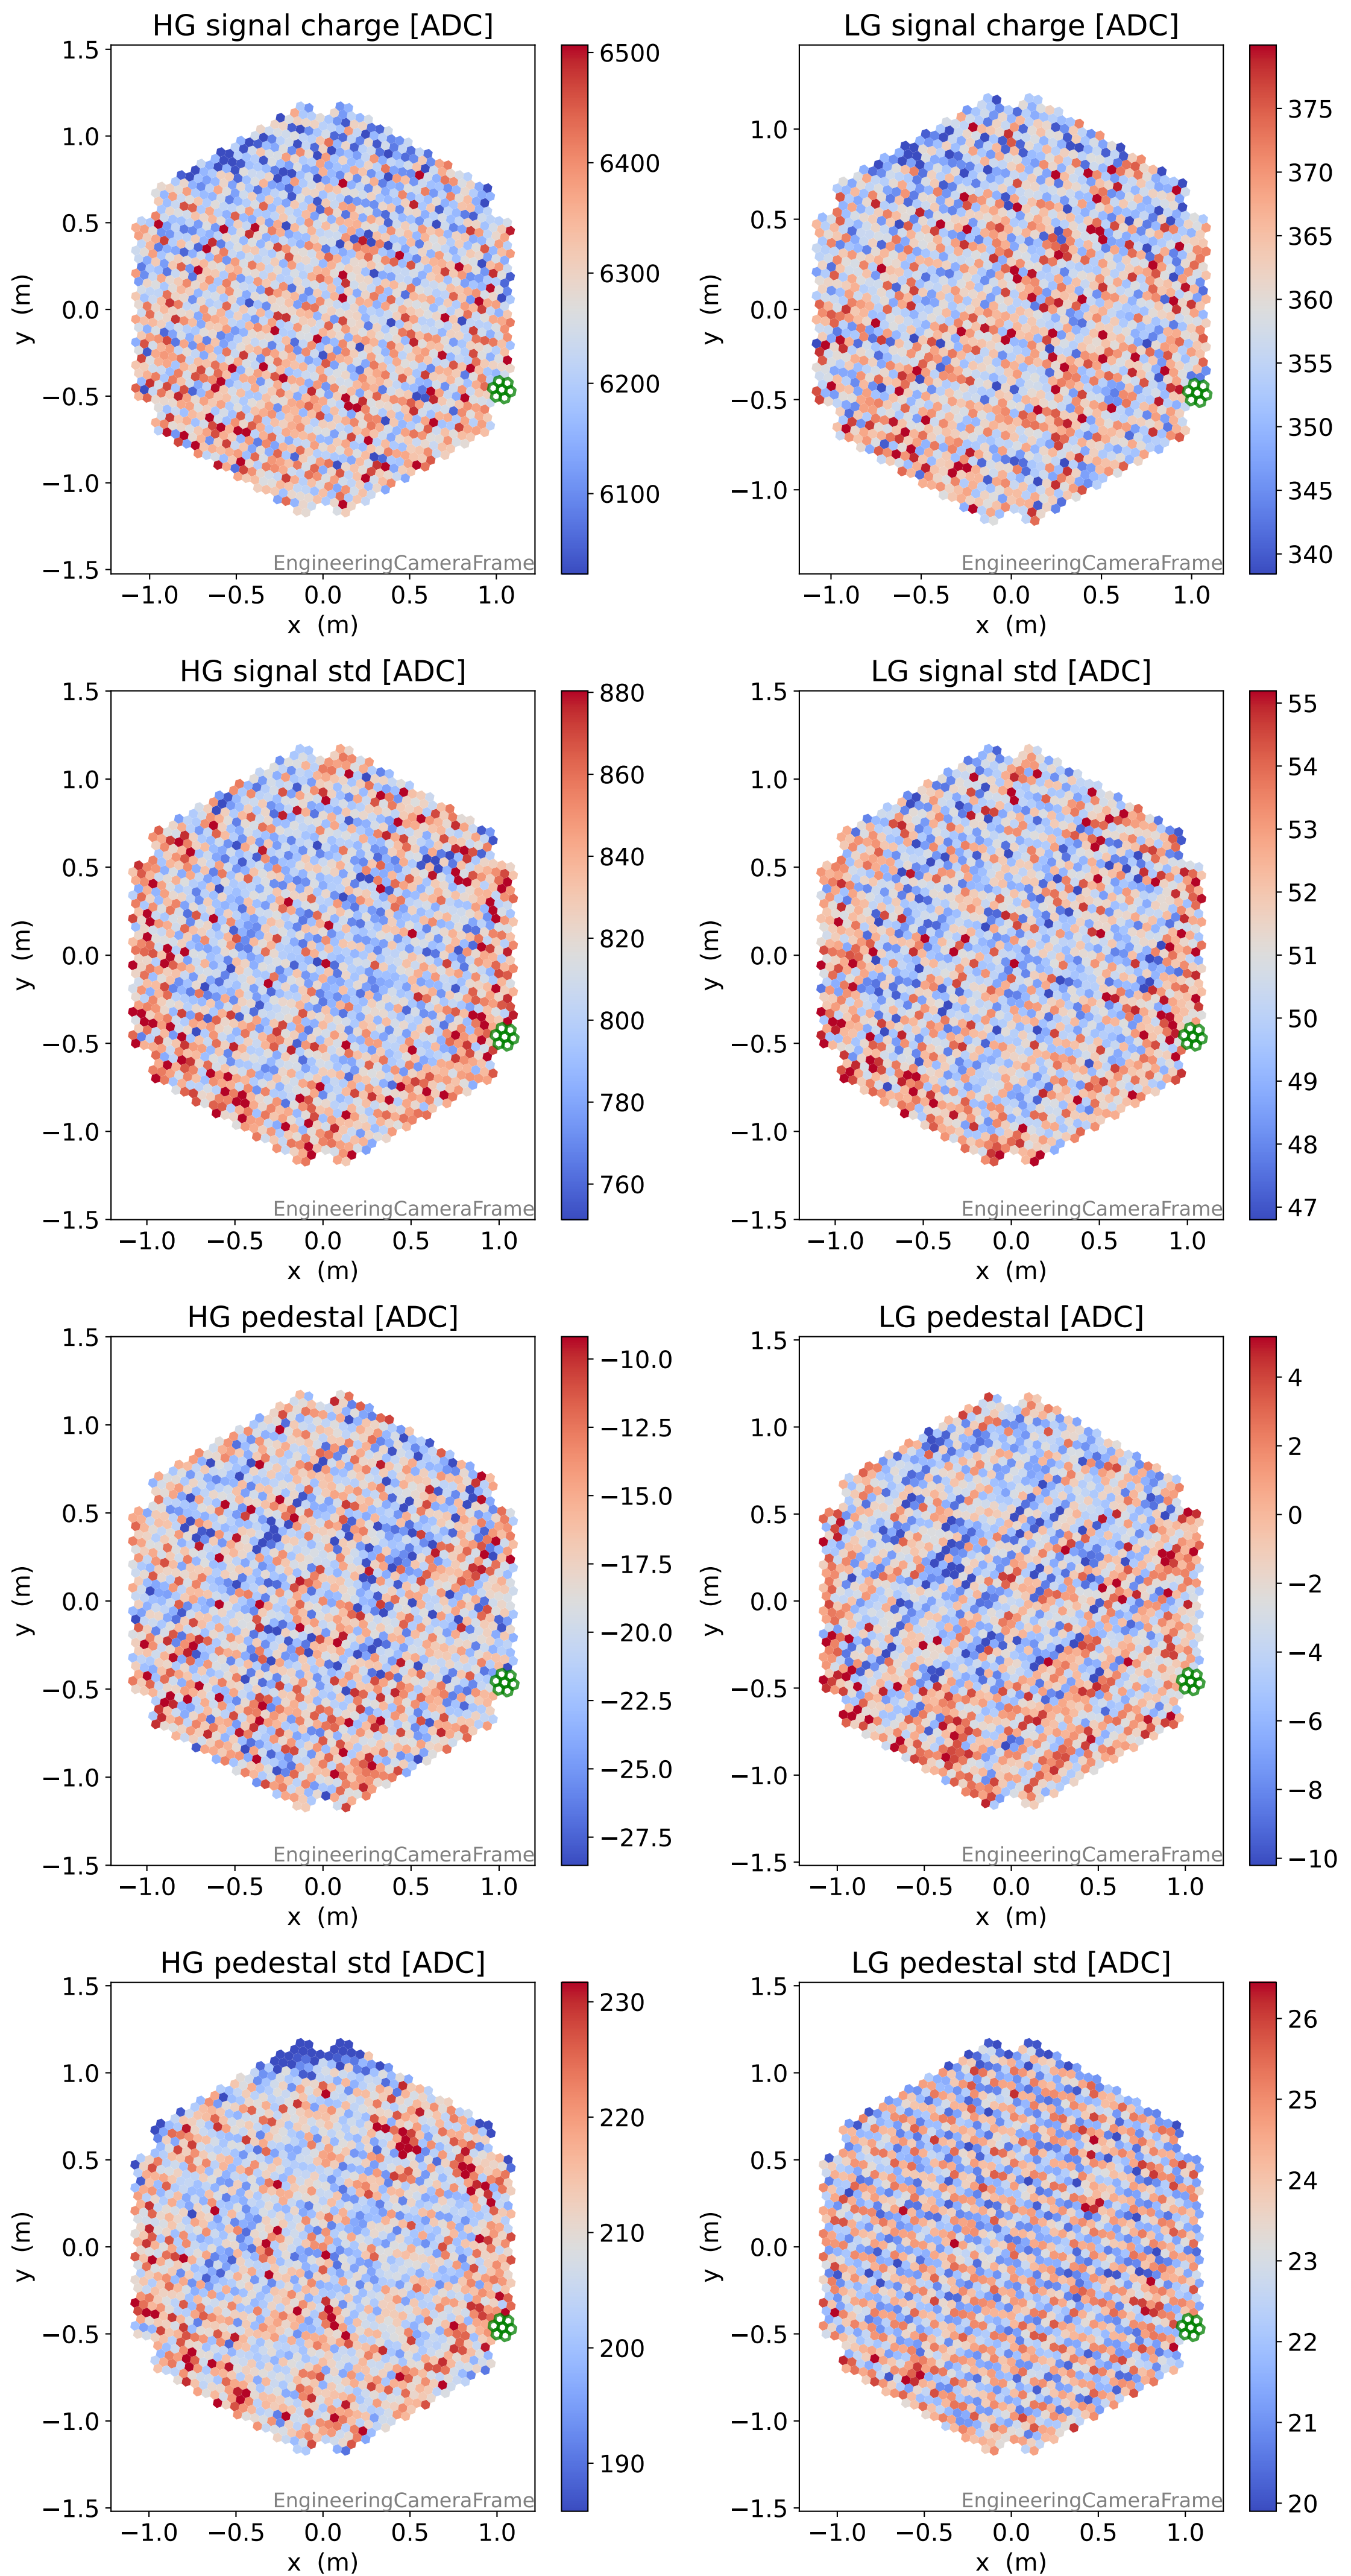

Run 20881, Cat-A calibration

Run 20881

Run 20881 channel: HG

FF sample of 10000 events

pedestal sample of 10000 events

flat-fielded gain [ADC/pe]

Run 20881 channel: LG

FF sample of 10000 events

pedestal sample of 10000 events

flat-fielded gain [ADC/pe]