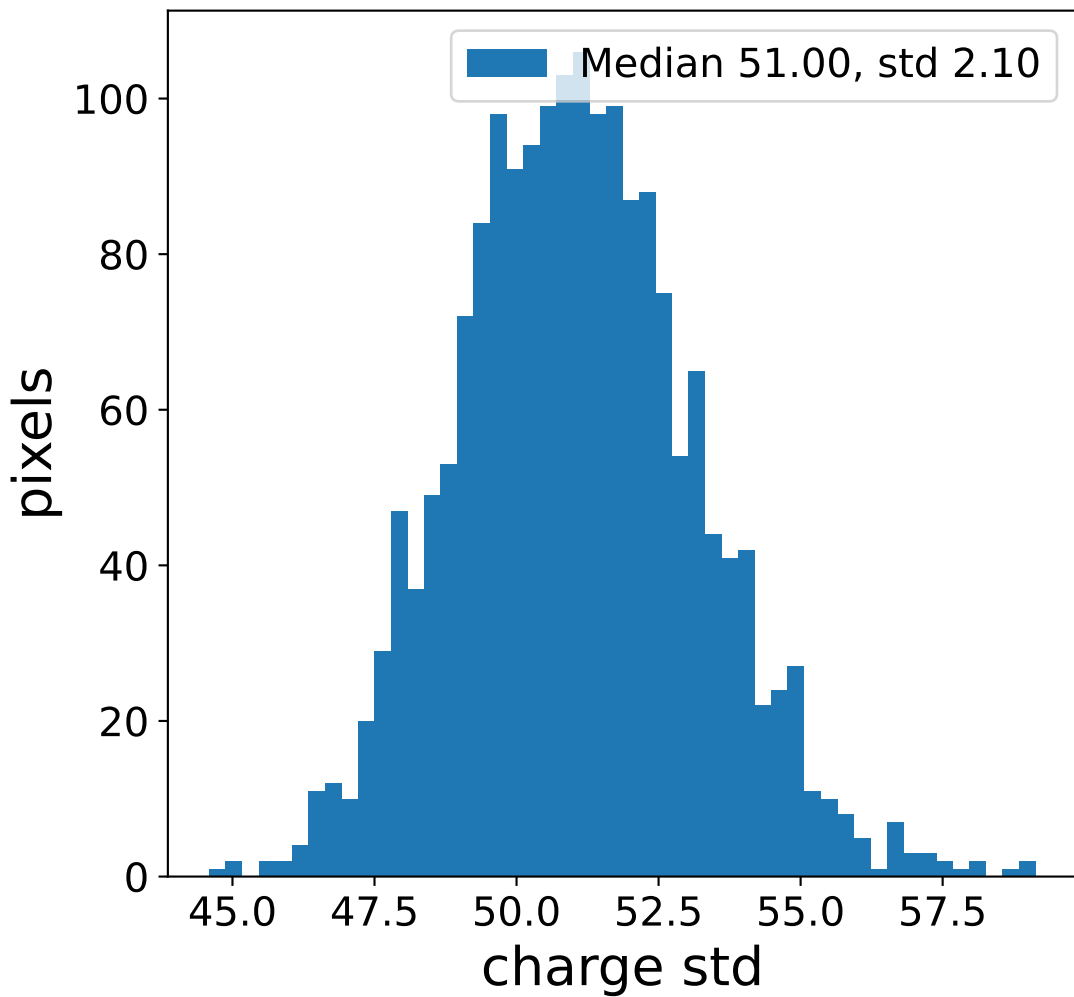

Run 20881, Cat-A calibration

Run 20881

Run 20881 channel: HG

FF sample of 10000 events

pedestal sample of 10000 events

flat-fielded gain [ADC/pe]

Run 20881 channel: LG

FF sample of 10000 events

pedestal sample of 10000 events

flat-fielded gain [ADC/pe]