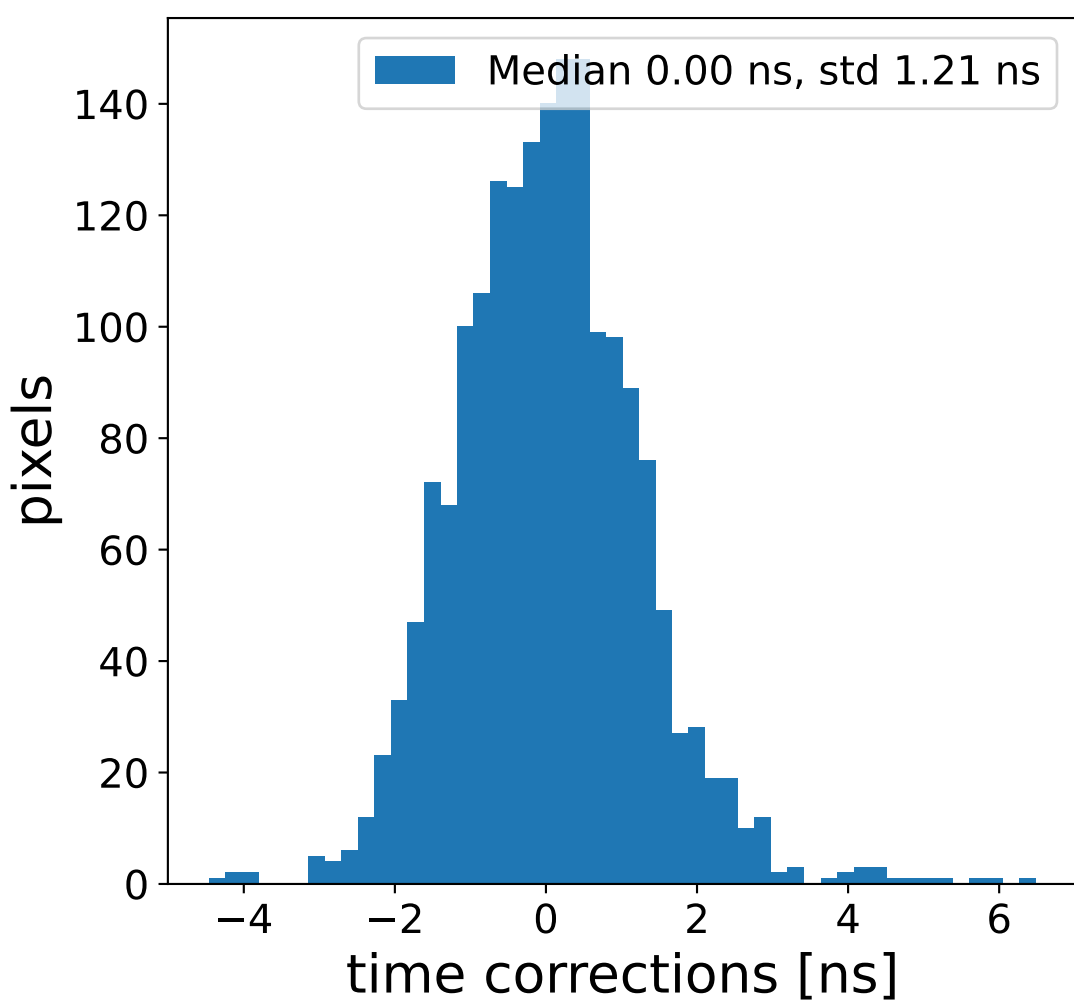

Run 20881, Cat-A calibration

Run 20881

Run 20881 channel: HG

FF sample of 10000 events

pedestal sample of 10000 events

flat-fielded gain [ADC/pe]

Run 20881 channel: LG

FF sample of 10000 events

pedestal sample of 10000 events

flat-fielded gain [ADC/pe]