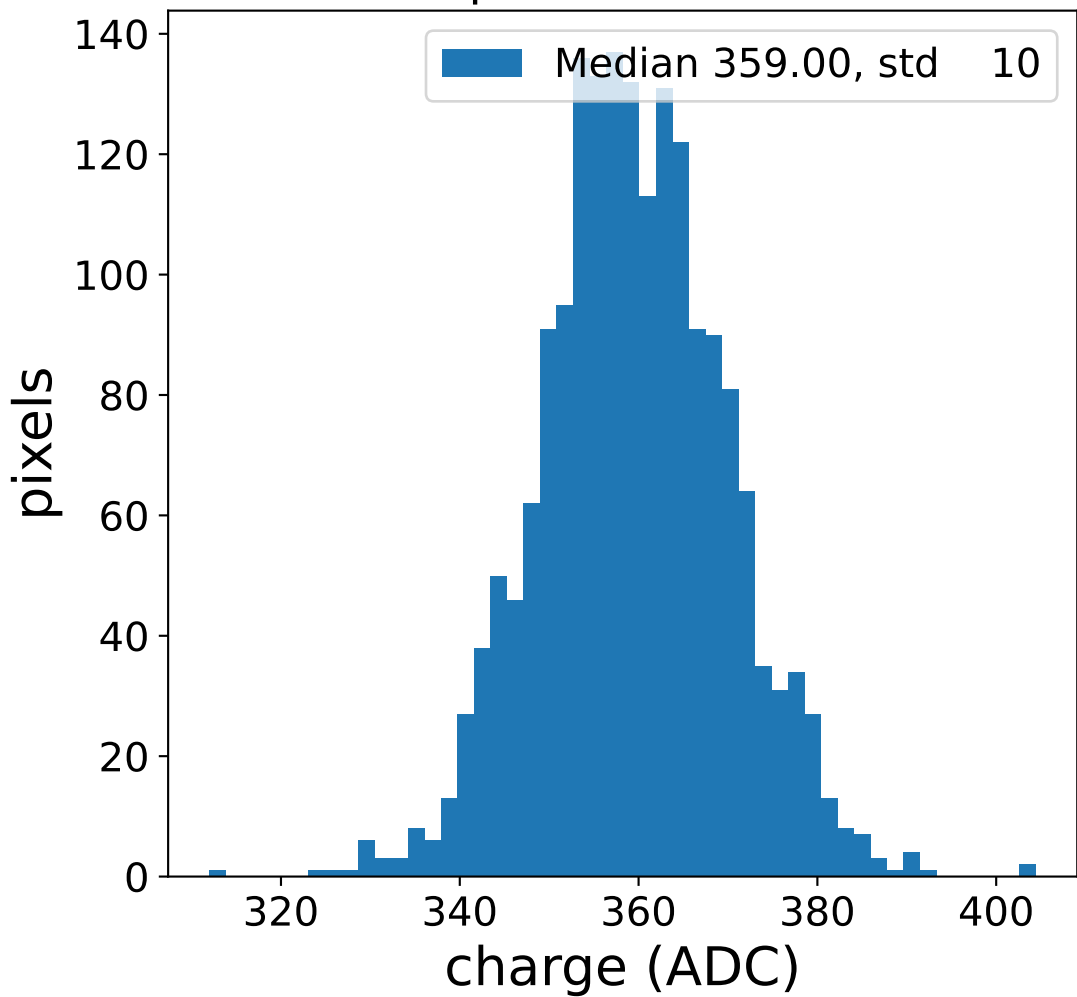

Run 20881, Cat-A calibration

Run 20881

Run 20881 channel: HG

FF sample of 10000 events

pedestal sample of 10000 events

flat-fielded gain [ADC/pe]

Run 20881 channel: LG

FF sample of 10000 events

pedestal sample of 10000 events

flat-fielded gain [ADC/pe]