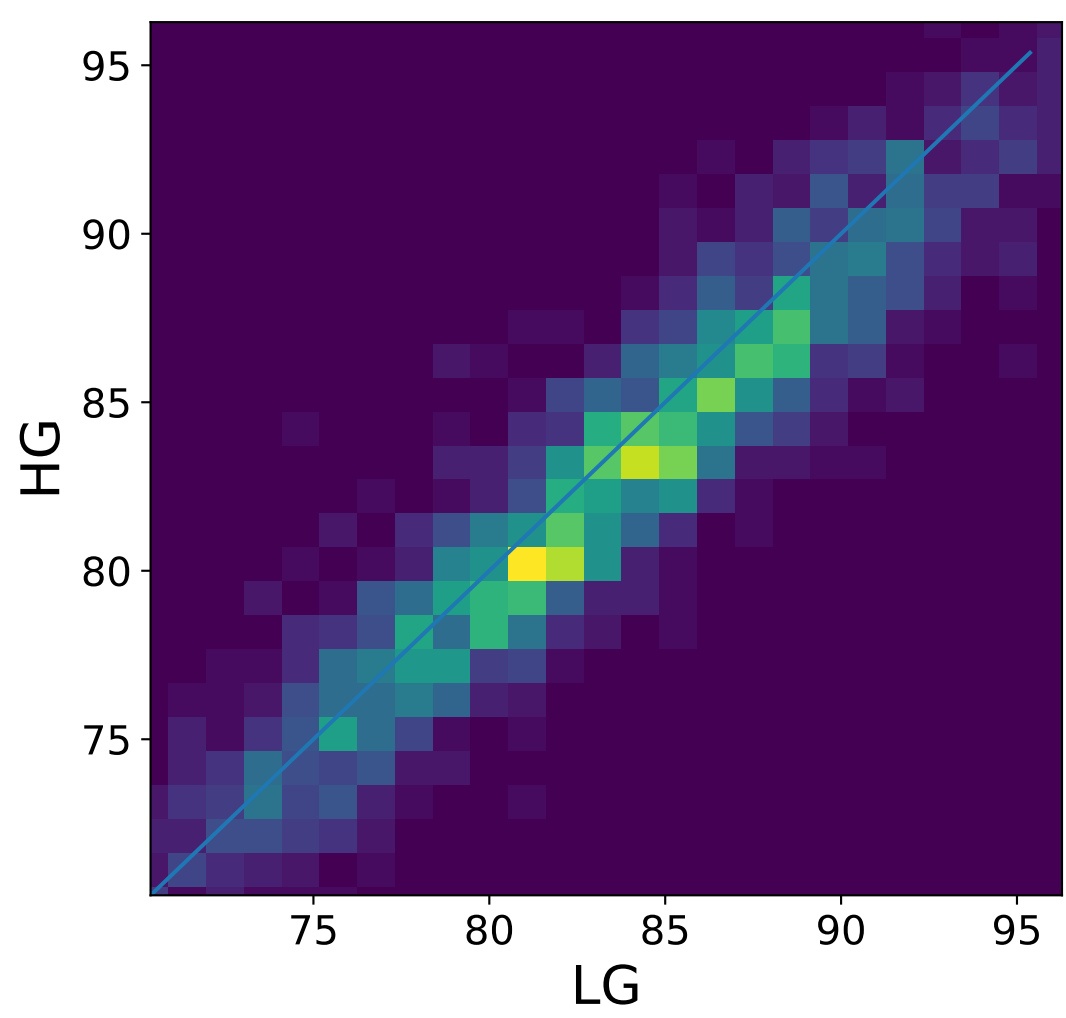

Run 20881, Cat-A calibration

Run 20881

Run 20881 channel: HG

FF sample of 10000 events

pedestal sample of 10000 events

flat-fielded gain [ADC/pe]

Run 20881 channel: LG

FF sample of 10000 events

pedestal sample of 10000 events

flat-fielded gain [ADC/pe]