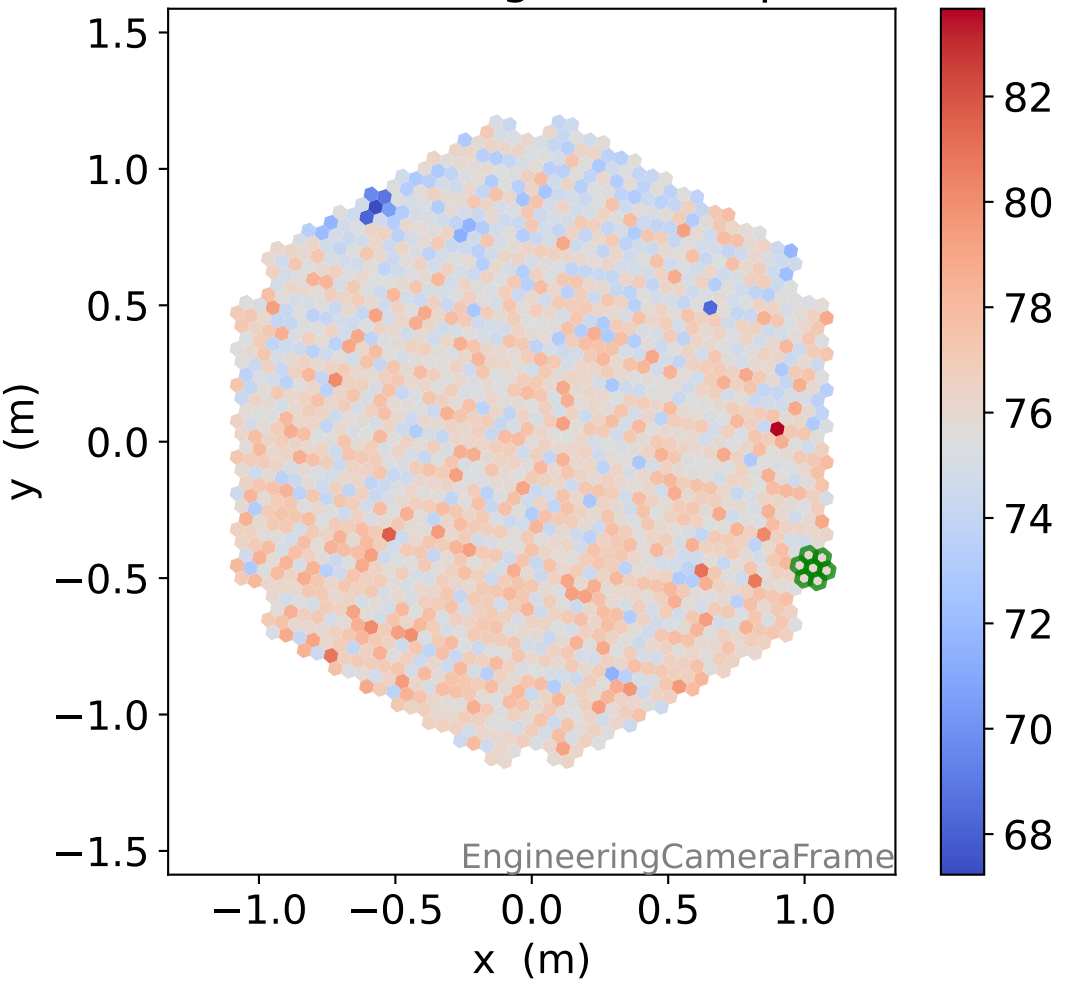

Run 20881, Cat-A calibration

Run 20881

Run 20881 channel: HG

FF sample of 10000 events

pedestal sample of 10000 events

flat-fielded gain [ADC/pe]

Run 20881 channel: LG

FF sample of 10000 events

pedestal sample of 10000 events

flat-fielded gain [ADC/pe]