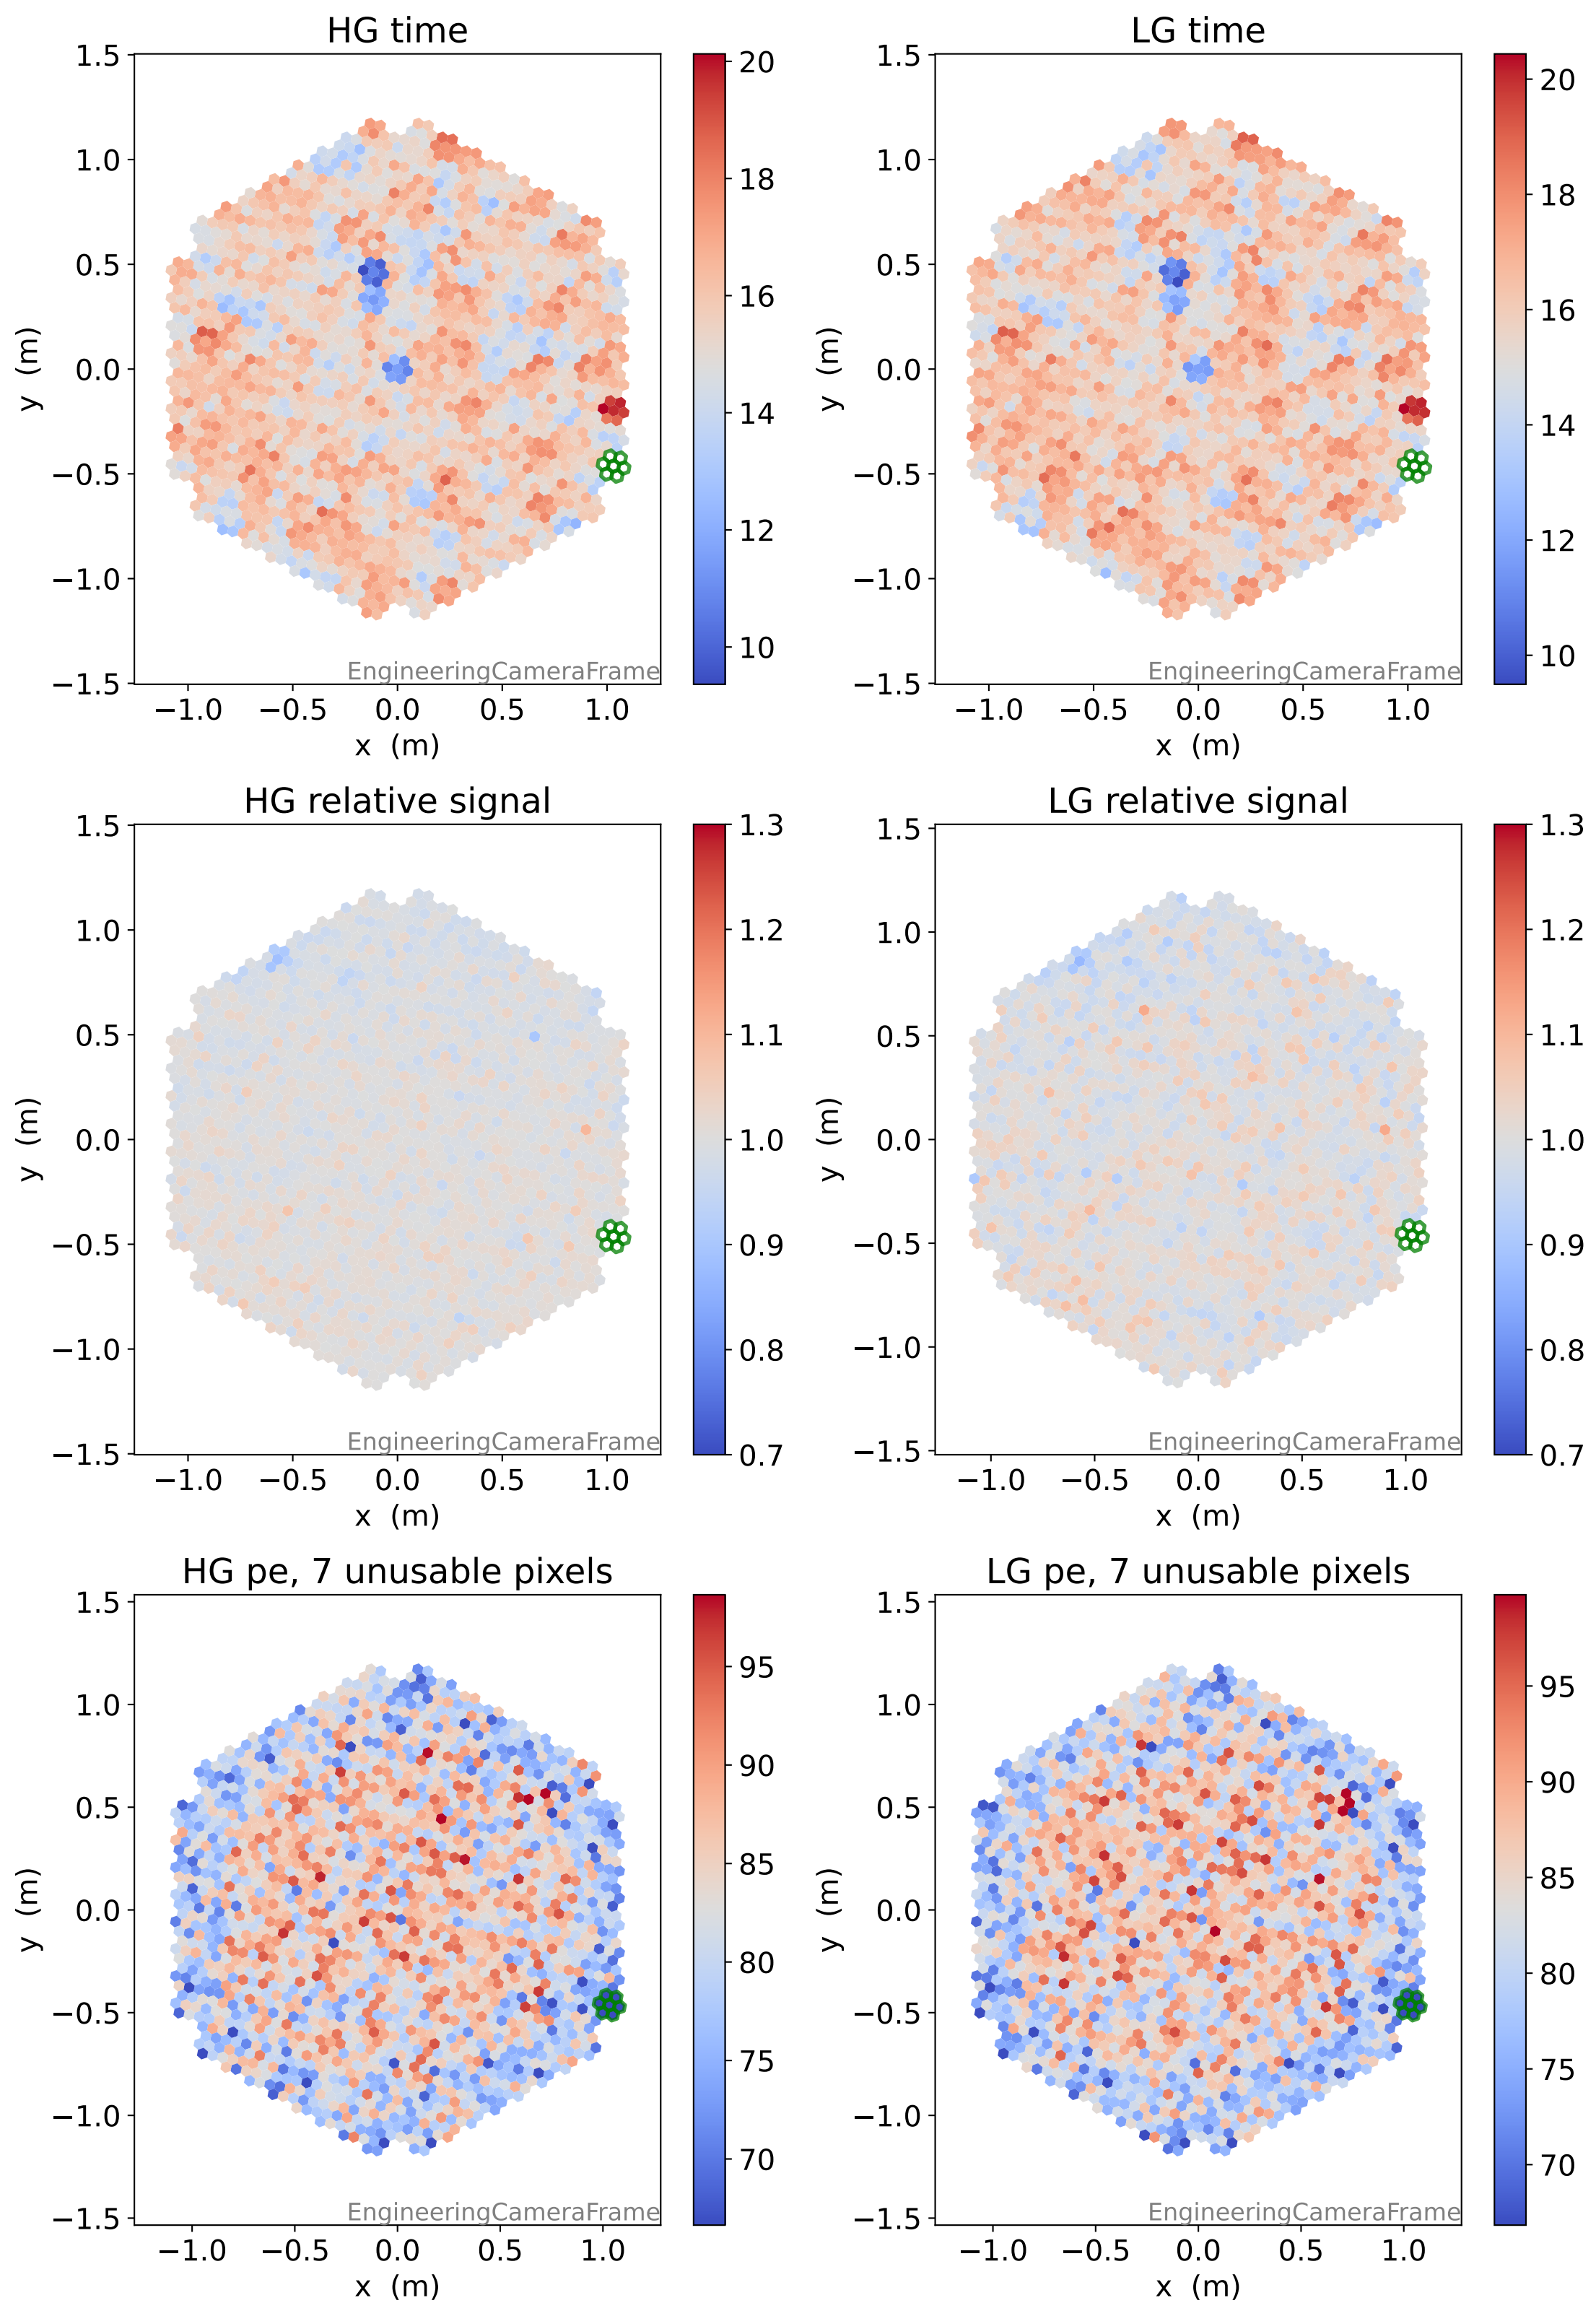

Run 20881, Cat-A calibration

Run 20881

Run 20881 channel: HG

FF sample of 10000 events

pedestal sample of 10000 events

flat-fielded gain [ADC/pe]

Run 20881 channel: LG

FF sample of 10000 events

pedestal sample of 10000 events

flat-fielded gain [ADC/pe]