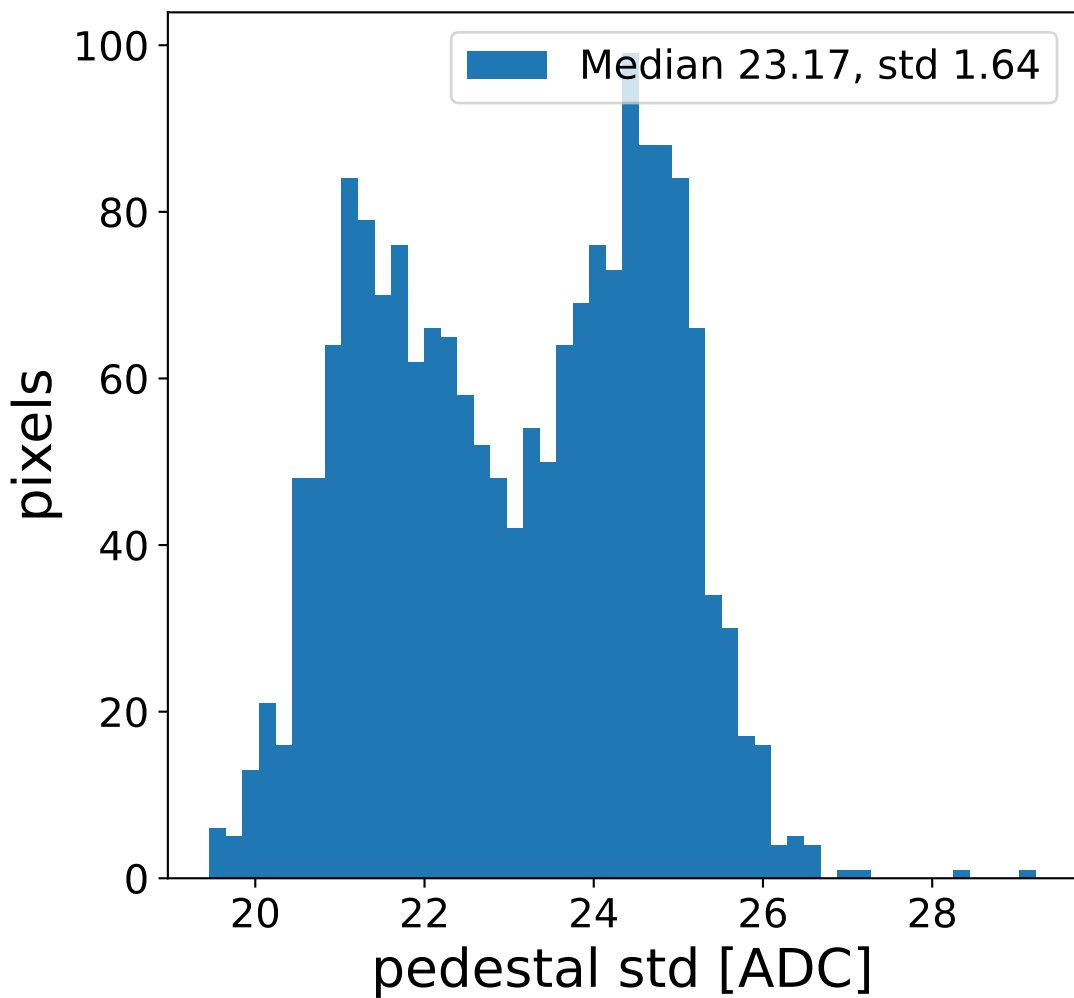

Run 20881, Cat-A calibration

Run 20881

Run 20881 channel: HG

FF sample of 10000 events

pedestal sample of 10000 events

flat-fielded gain [ADC/pe]

Run 20881 channel: LG

FF sample of 10000 events

pedestal sample of 10000 events

flat-fielded gain [ADC/pe]