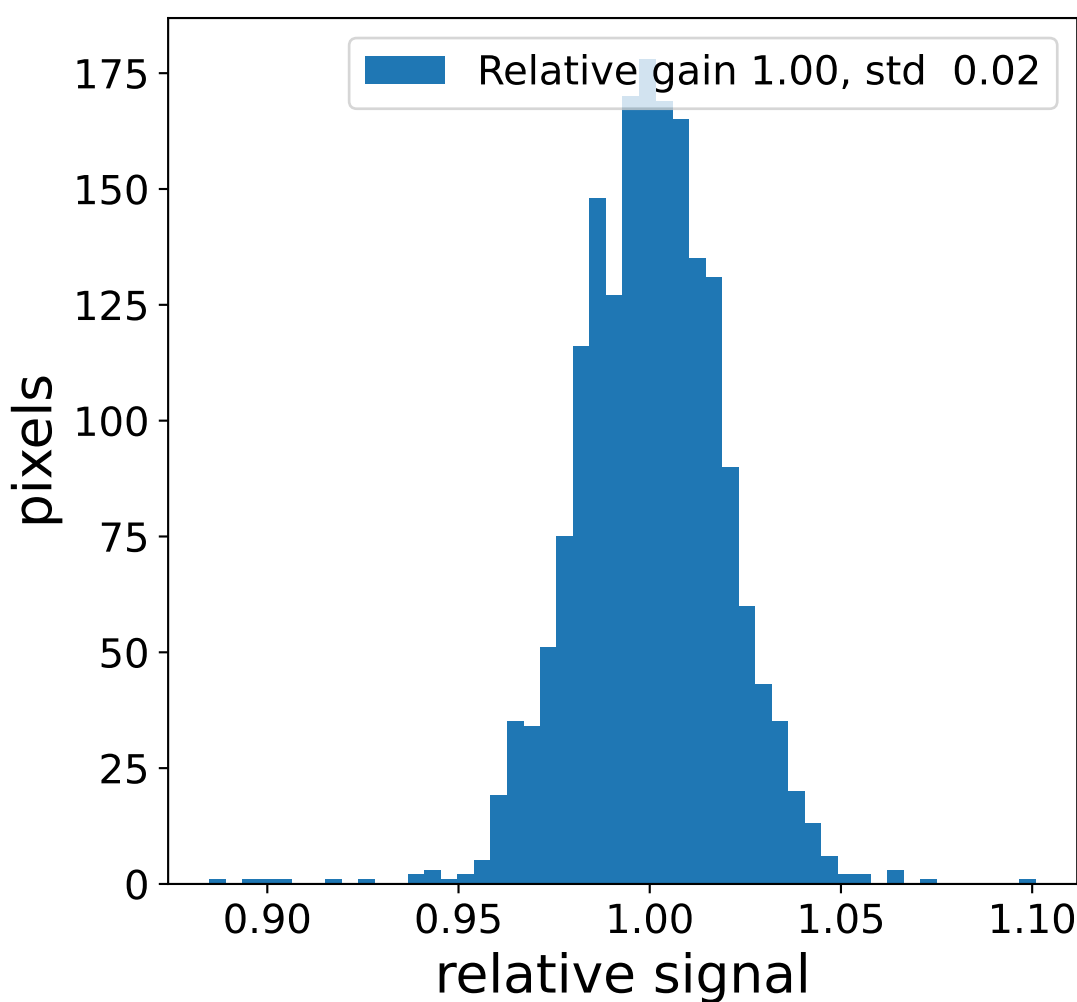

Run 20881, Cat-A calibration

Run 20881

Run 20881 channel: HG

FF sample of 10000 events

pedestal sample of 10000 events

flat-fielded gain [ADC/pe]

Run 20881 channel: LG

FF sample of 10000 events

pedestal sample of 10000 events

flat-fielded gain [ADC/pe]