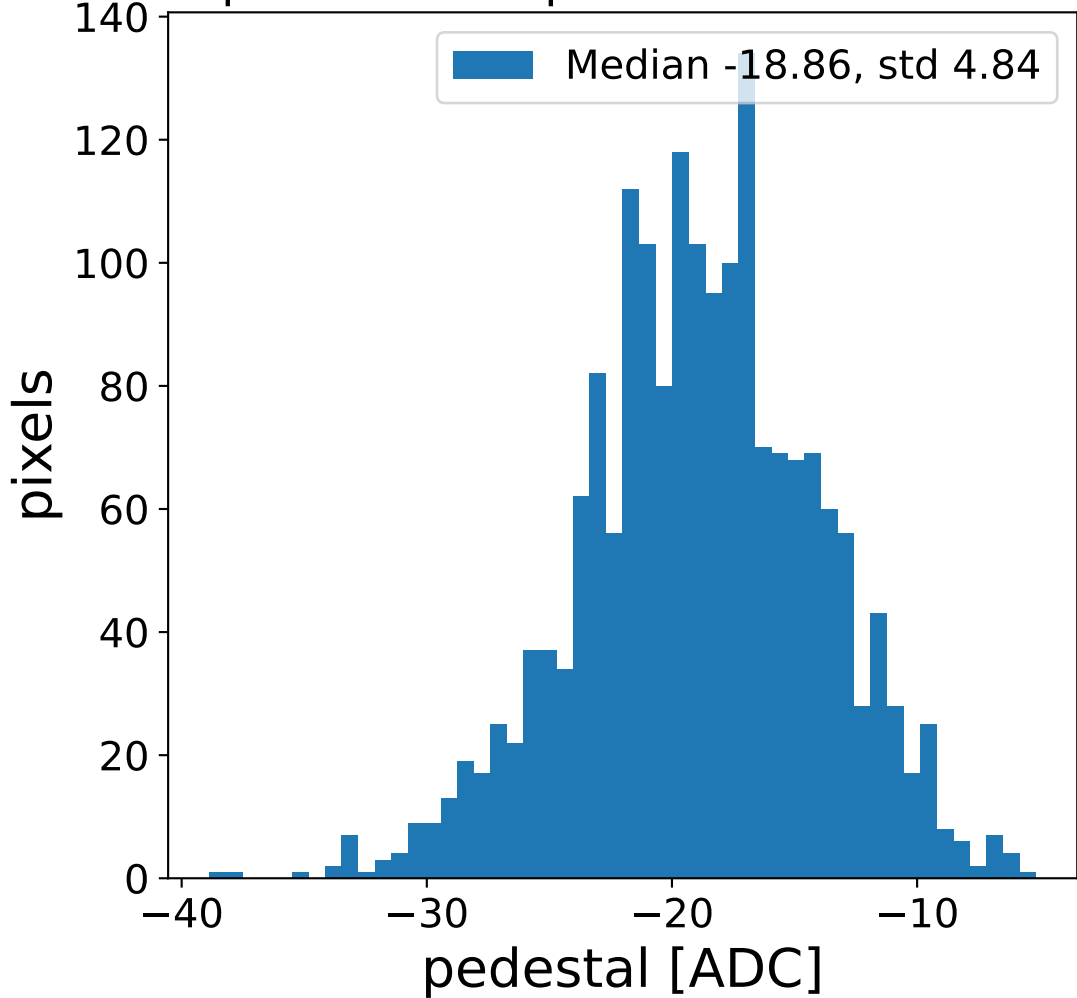

Run 20881, Cat-A calibration

Run 20881

Run 20881 channel: HG

FF sample of 10000 events

pedestal sample of 10000 events

flat-fielded gain [ADC/pe]

Run 20881 channel: LG

FF sample of 10000 events

pedestal sample of 10000 events

flat-fielded gain [ADC/pe]