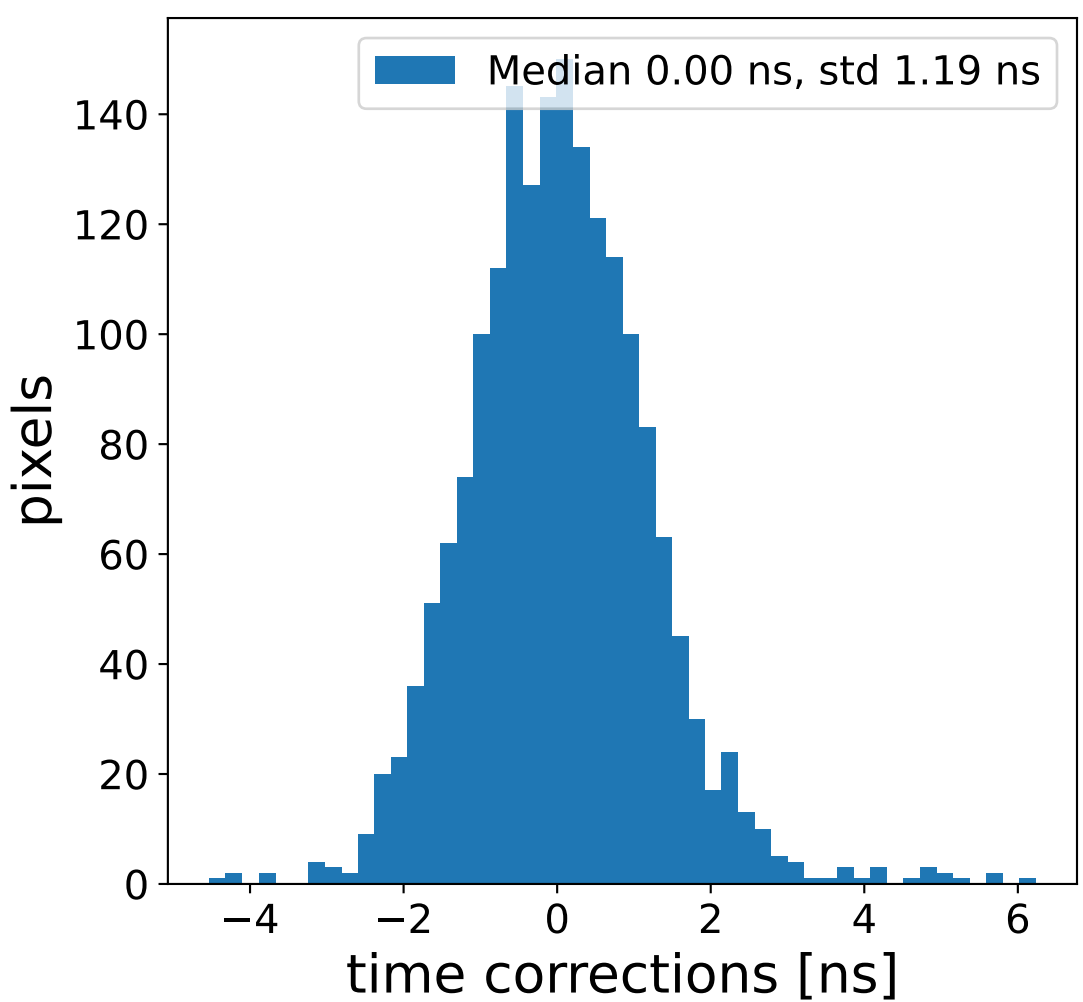

Run 20881, Cat-A calibration

Run 20881

Run 20881 channel: HG

FF sample of 10000 events

pedestal sample of 10000 events

flat-fielded gain [ADC/pe]

Run 20881 channel: LG

FF sample of 10000 events

pedestal sample of 10000 events

flat-fielded gain [ADC/pe]