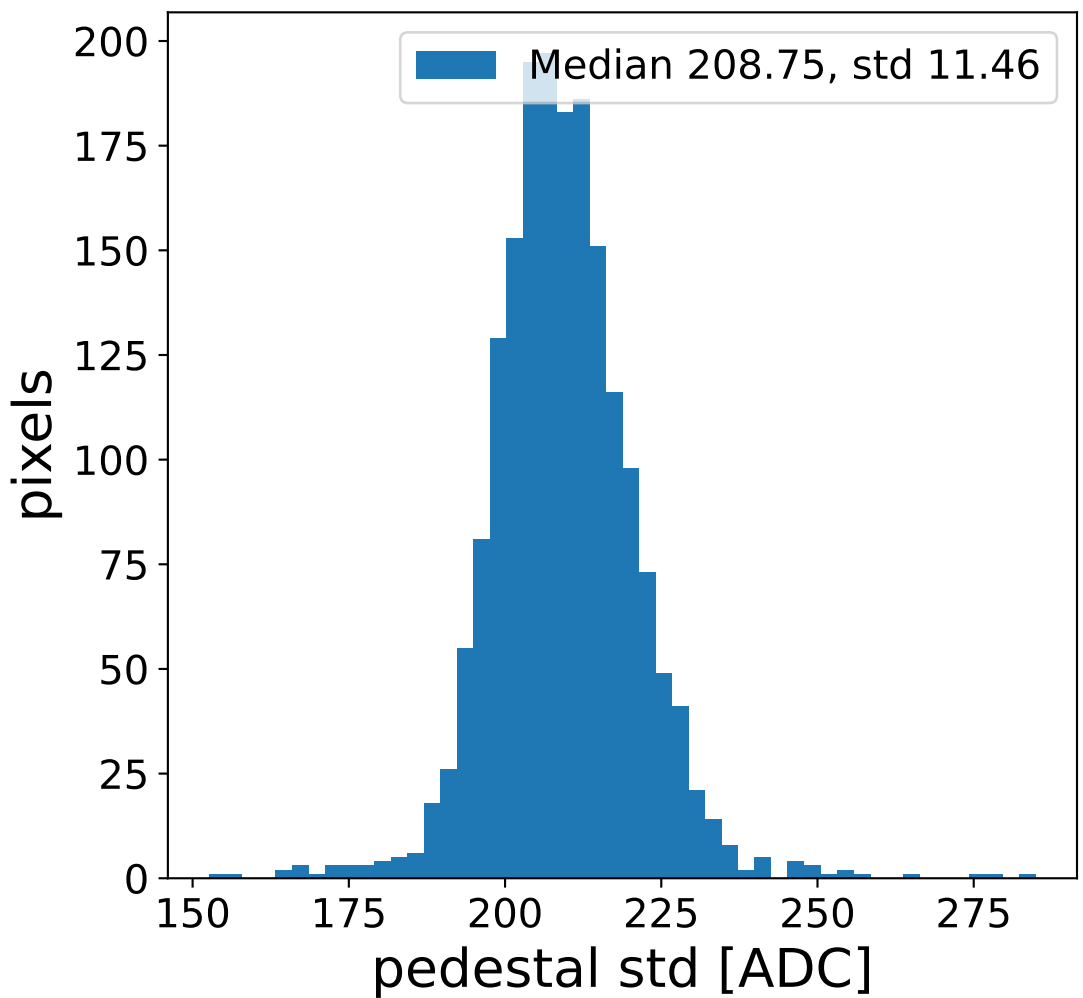

Run 20881, Cat-A calibration

Run 20881

Run 20881 channel: HG

FF sample of 10000 events

pedestal sample of 10000 events

flat-fielded gain [ADC/pe]

Run 20881 channel: LG

FF sample of 10000 events

pedestal sample of 10000 events

flat-fielded gain [ADC/pe]