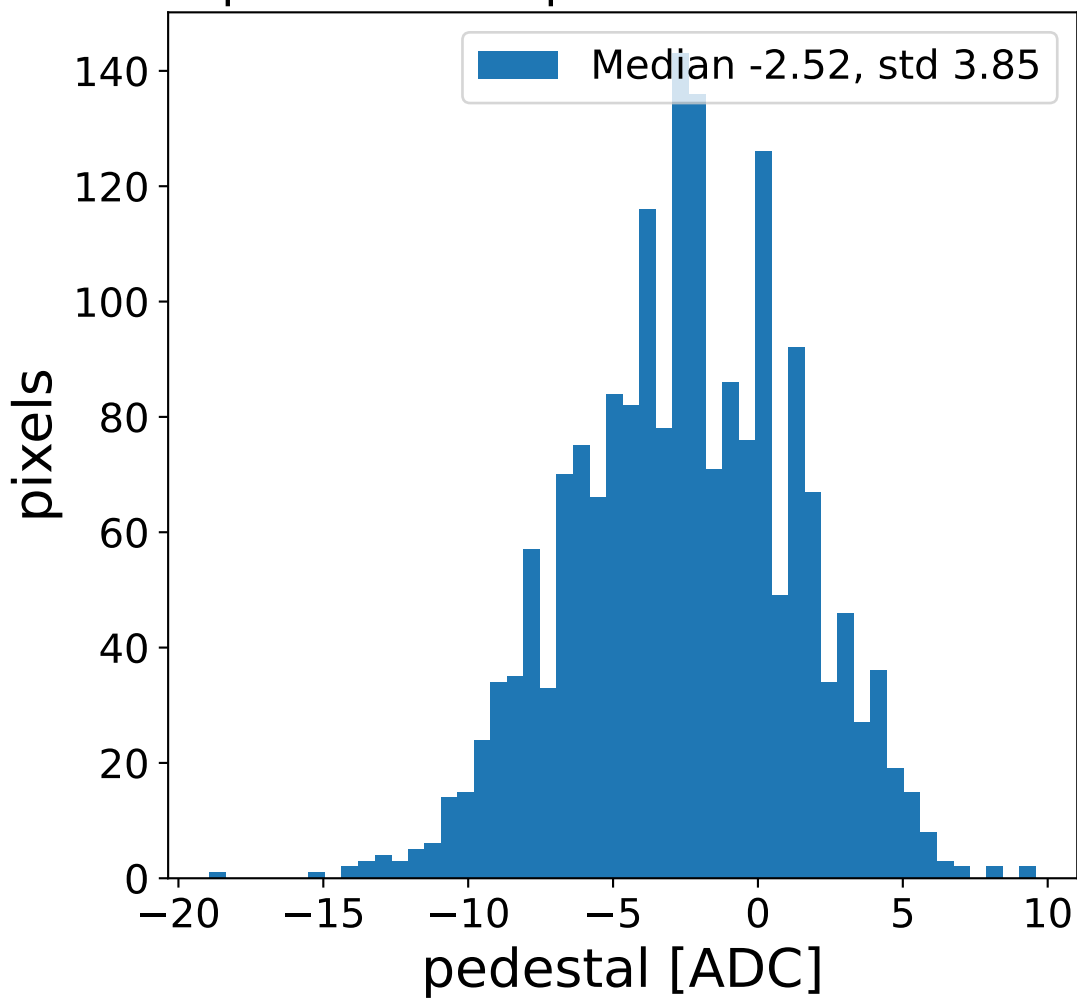

Run 20881, Cat-A calibration

Run 20881

Run 20881 channel: HG

FF sample of 10000 events

pedestal sample of 10000 events

flat-fielded gain [ADC/pe]

Run 20881 channel: LG

FF sample of 10000 events

pedestal sample of 10000 events

flat-fielded gain [ADC/pe]