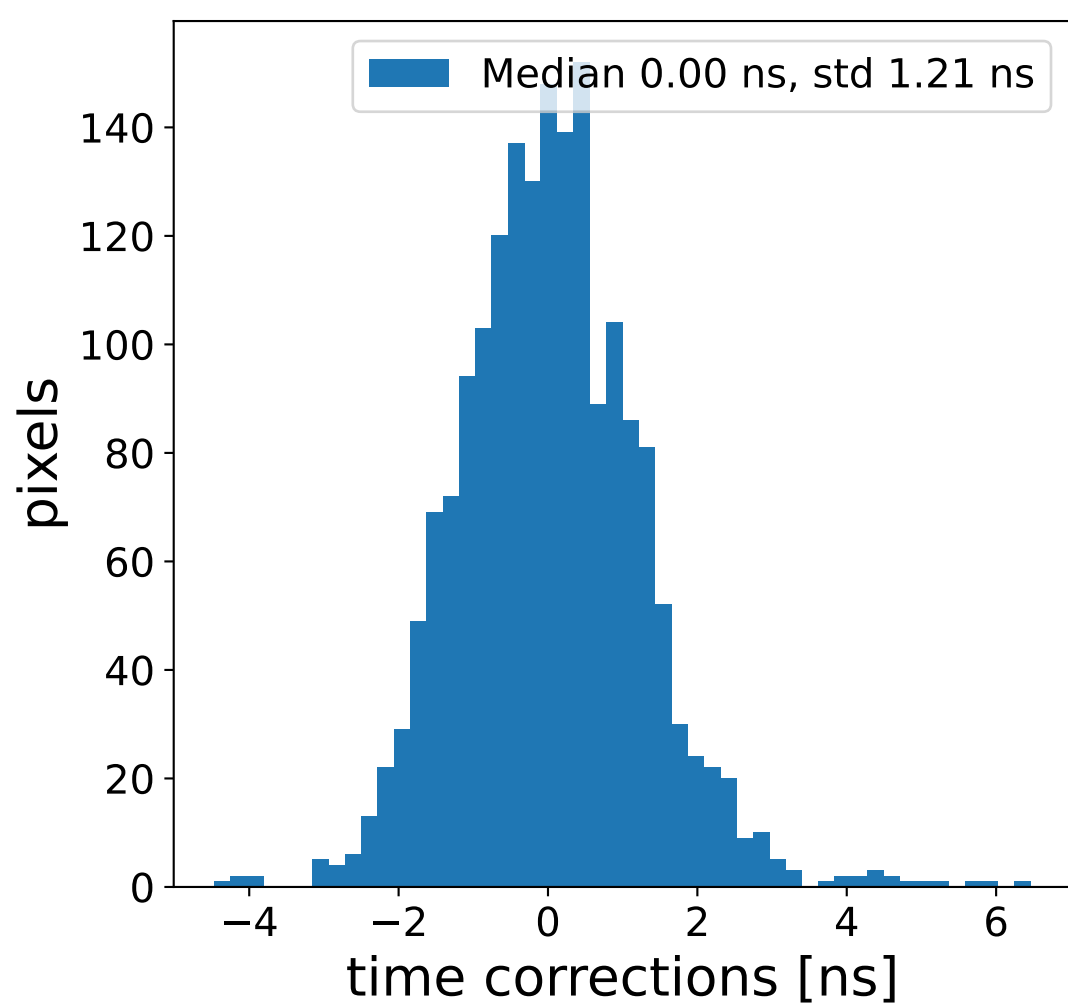

Run 20846, Cat-A calibration

Run 20846

Run 20846 channel: HG

FF sample of 10000 events

pedestal sample of 10000 events

flat-fielded gain [ADC/pe]

Run 20846 channel: LG

FF sample of 10000 events

pedestal sample of 10000 events

flat-fielded gain [ADC/pe]