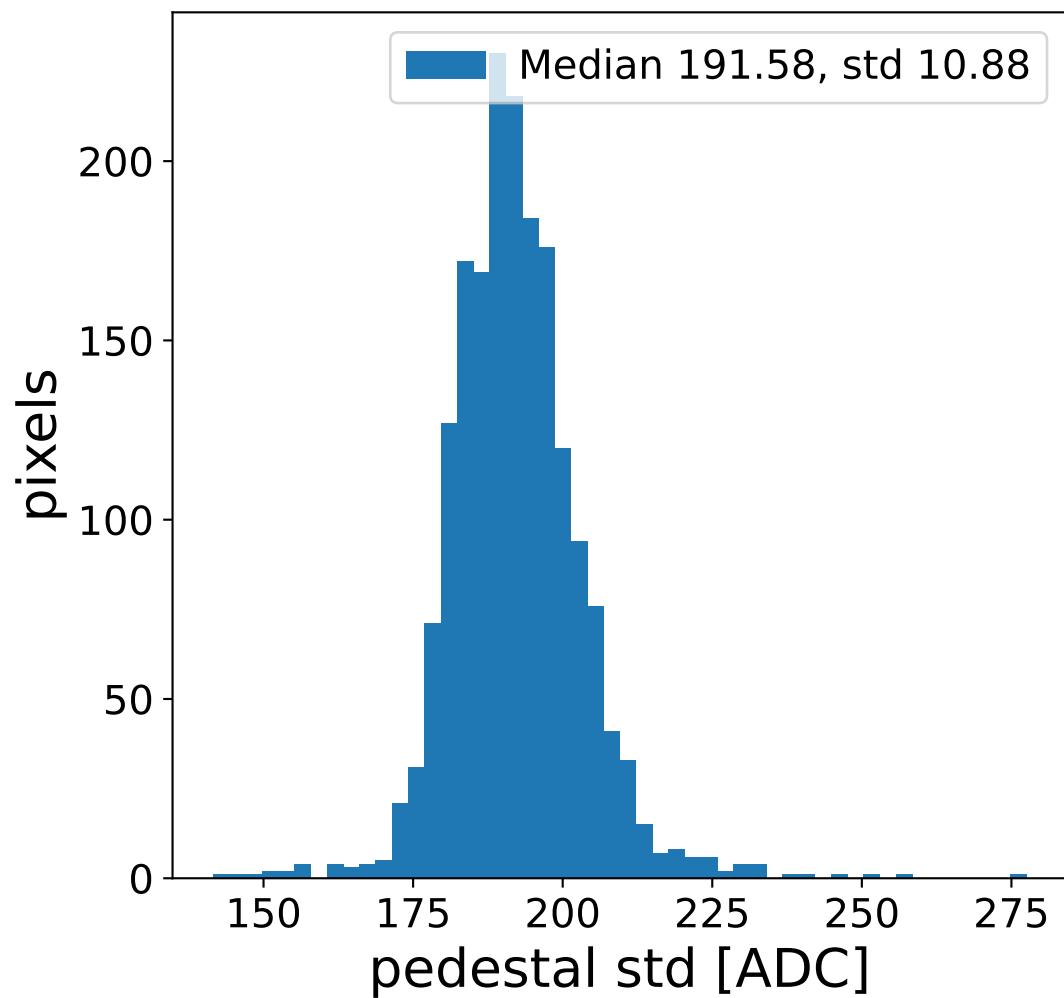

Run 20846, Cat-A calibration

Run 20846

Run 20846 channel: HG

FF sample of 10000 events

pedestal sample of 10000 events

flat-fielded gain [ADC/pe]

Run 20846 channel: LG

FF sample of 10000 events

pedestal sample of 10000 events

flat-fielded gain [ADC/pe]