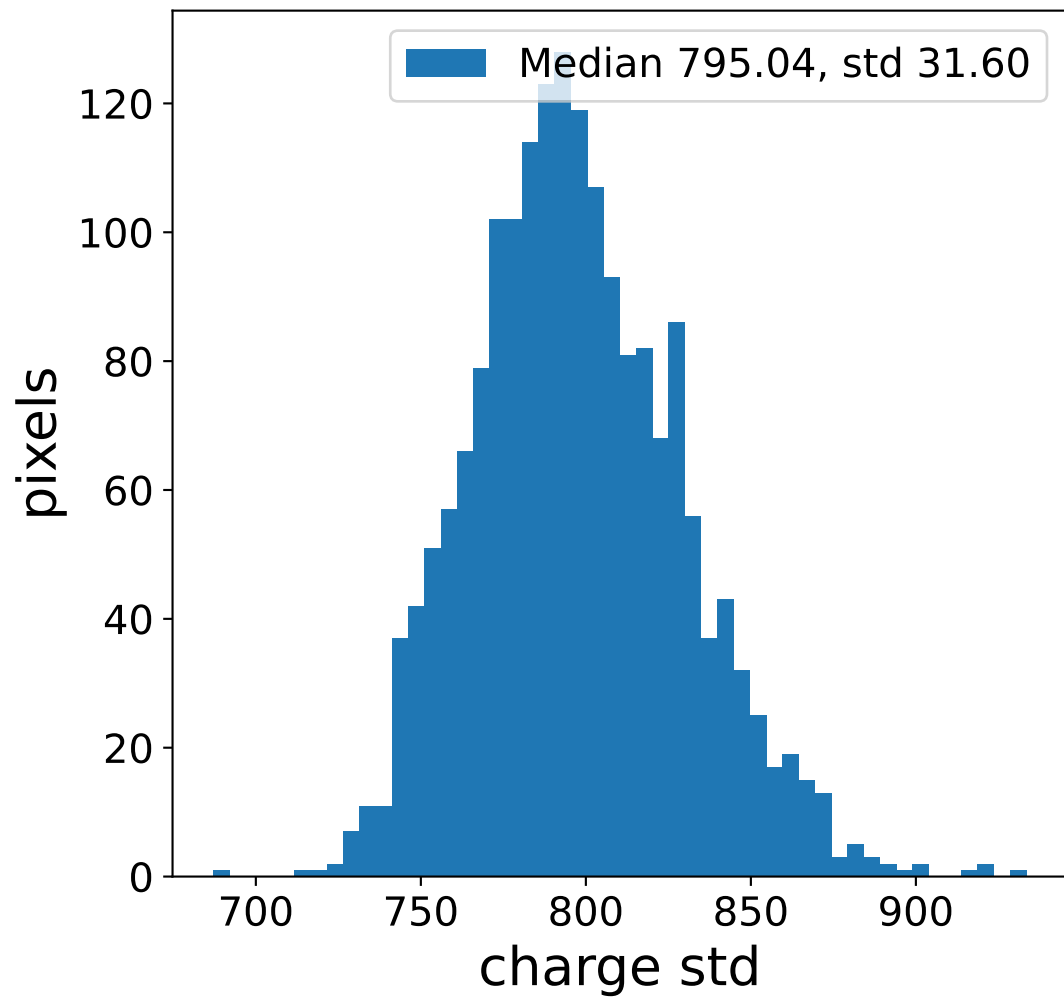

Run 20846, Cat-A calibration

Run 20846

Run 20846 channel: HG

FF sample of 10000 events

pedestal sample of 10000 events

flat-fielded gain [ADC/pe]

Run 20846 channel: LG

FF sample of 10000 events

pedestal sample of 10000 events

flat-fielded gain [ADC/pe]