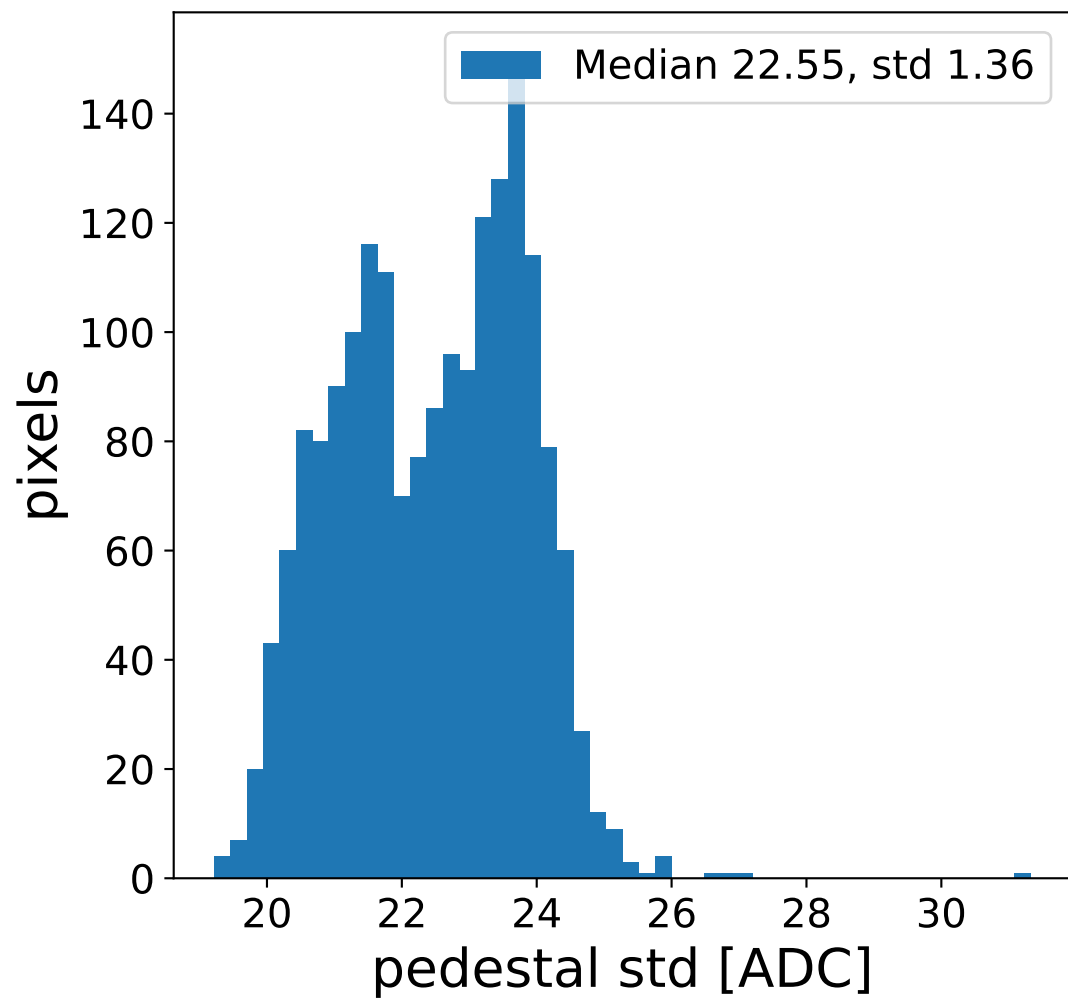

Run 20846, Cat-A calibration

Run 20846

Run 20846 channel: HG

FF sample of 10000 events

pedestal sample of 10000 events

flat-fielded gain [ADC/pe]

Run 20846 channel: LG

FF sample of 10000 events

pedestal sample of 10000 events

flat-fielded gain [ADC/pe]