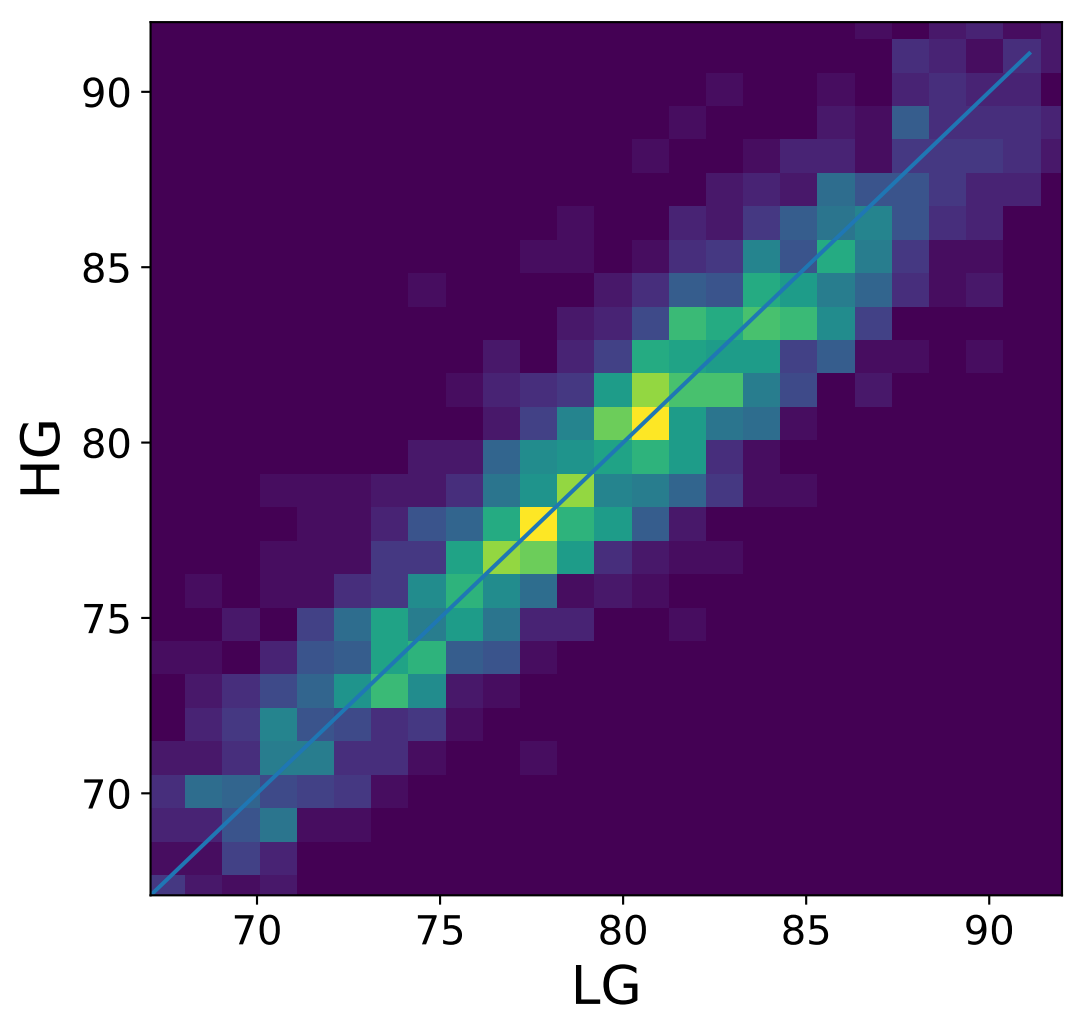

Run 20846, Cat-A calibration

Run 20846

Run 20846 channel: HG

FF sample of 10000 events

pedestal sample of 10000 events

flat-fielded gain [ADC/pe]

Run 20846 channel: LG

FF sample of 10000 events

pedestal sample of 10000 events

flat-fielded gain [ADC/pe]