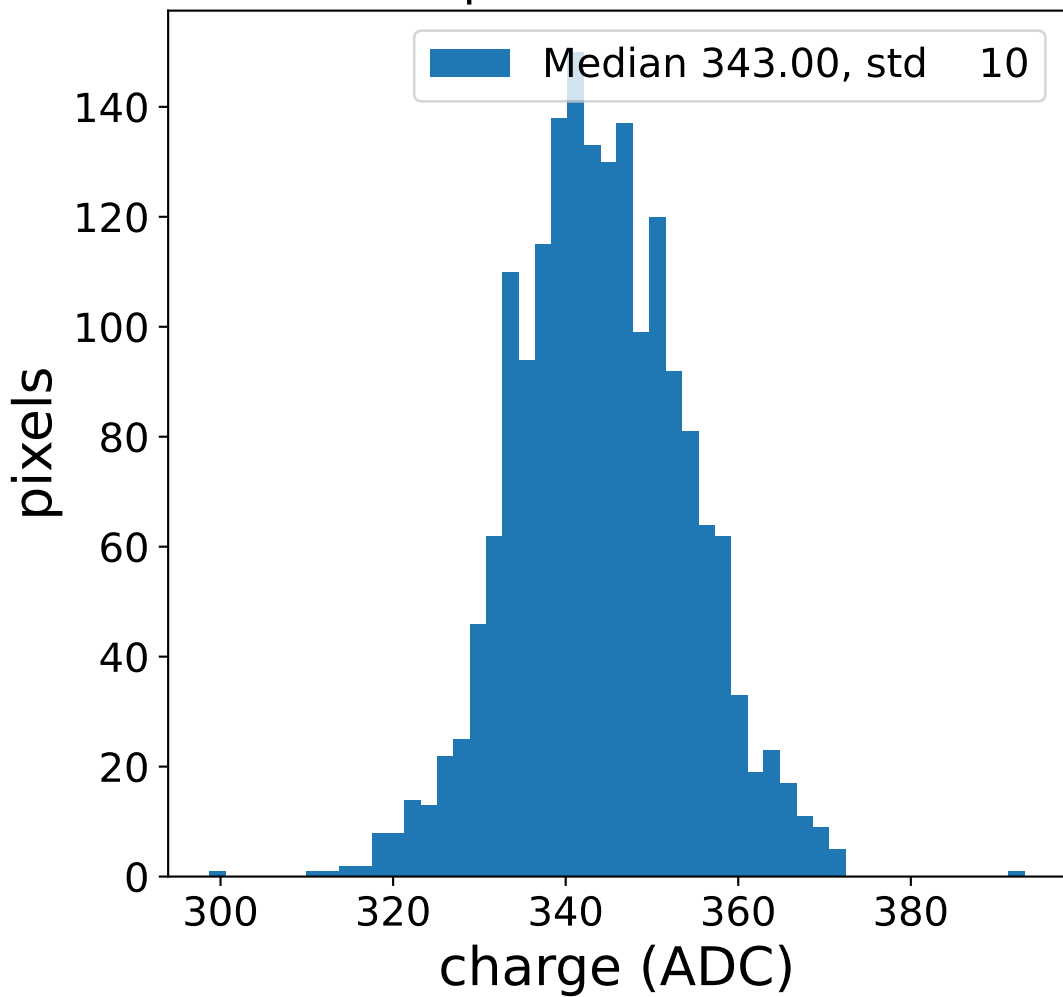

Run 20846, Cat-A calibration

Run 20846

Run 20846 channel: HG

FF sample of 10000 events

pedestal sample of 10000 events

flat-fielded gain [ADC/pe]

Run 20846 channel: LG

FF sample of 10000 events

pedestal sample of 10000 events

flat-fielded gain [ADC/pe]