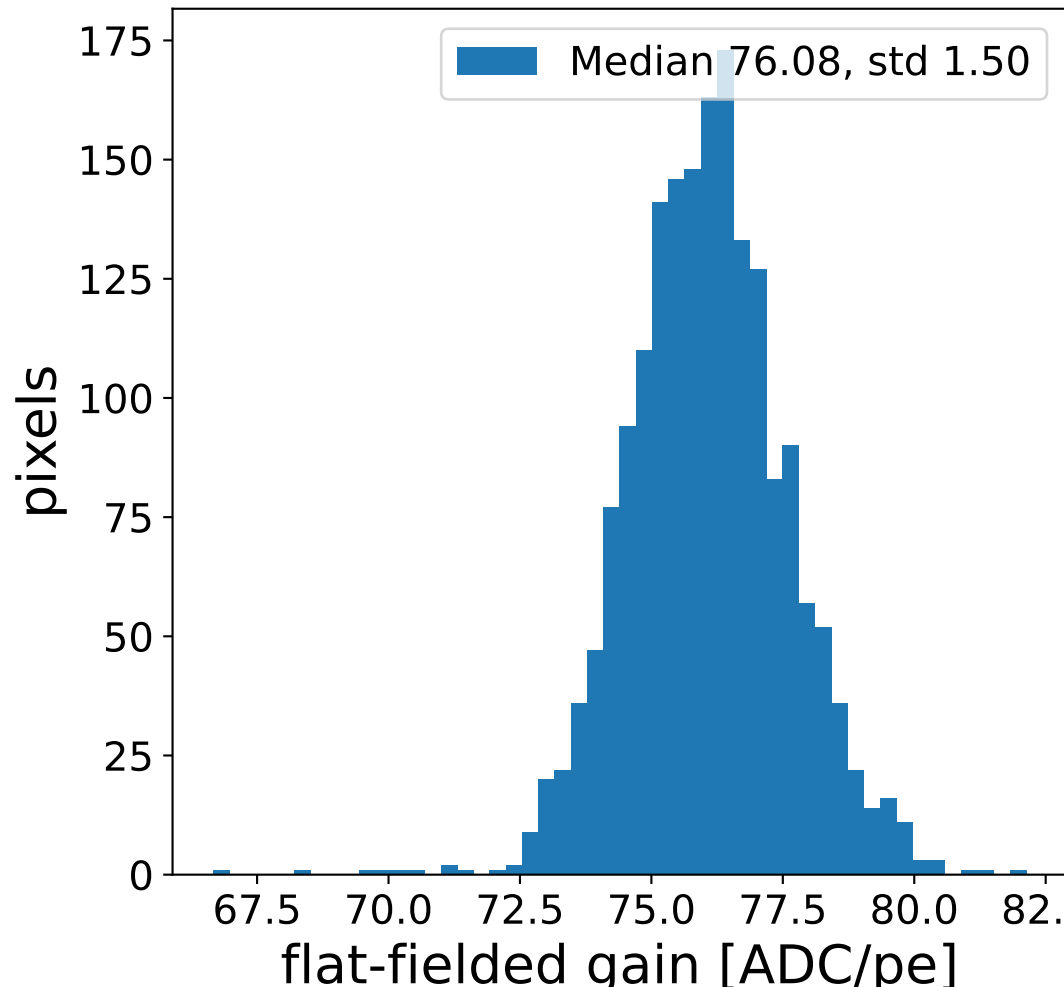

Run 20846, Cat-A calibration

Run 20846

Run 20846 channel: HG

FF sample of 10000 events

pedestal sample of 10000 events

flat-fielded gain [ADC/pe]

Run 20846 channel: LG

FF sample of 10000 events

pedestal sample of 10000 events

flat-fielded gain [ADC/pe]