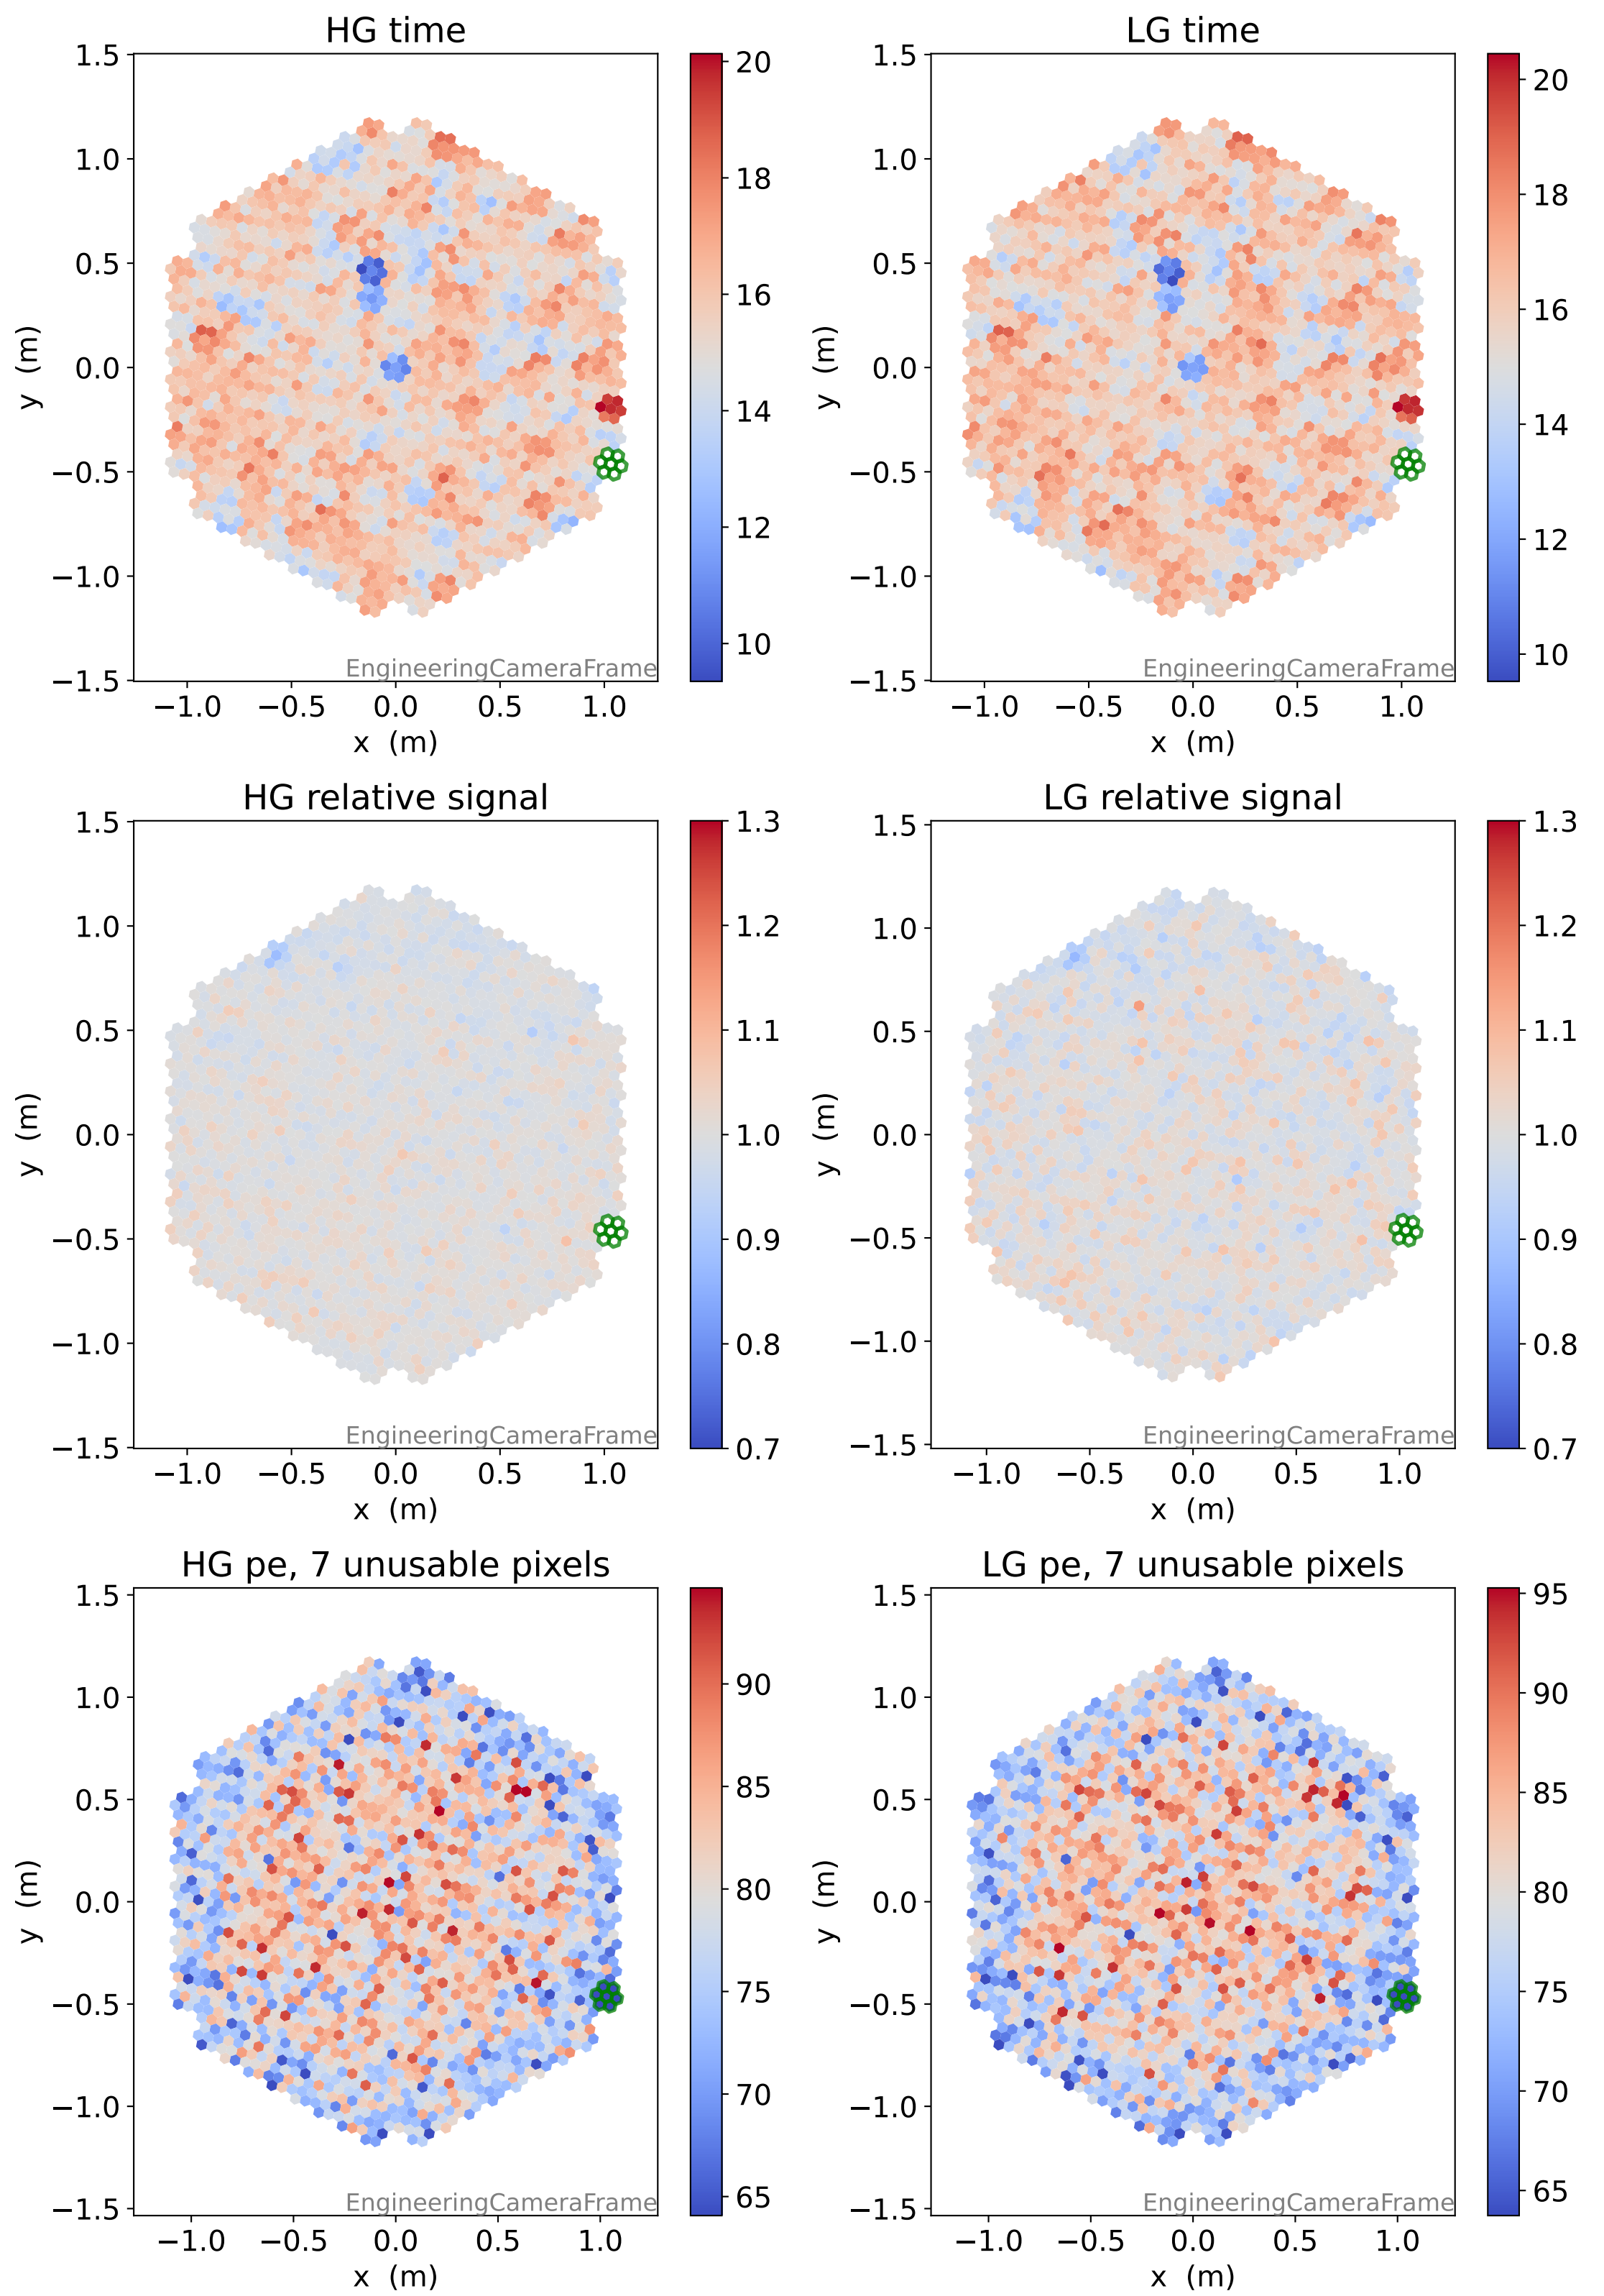

Run 20846, Cat-A calibration

Run 20846

Run 20846 channel: HG

FF sample of 10000 events

pedestal sample of 10000 events

flat-fielded gain [ADC/pe]

Run 20846 channel: LG

FF sample of 10000 events

pedestal sample of 10000 events

flat-fielded gain [ADC/pe]