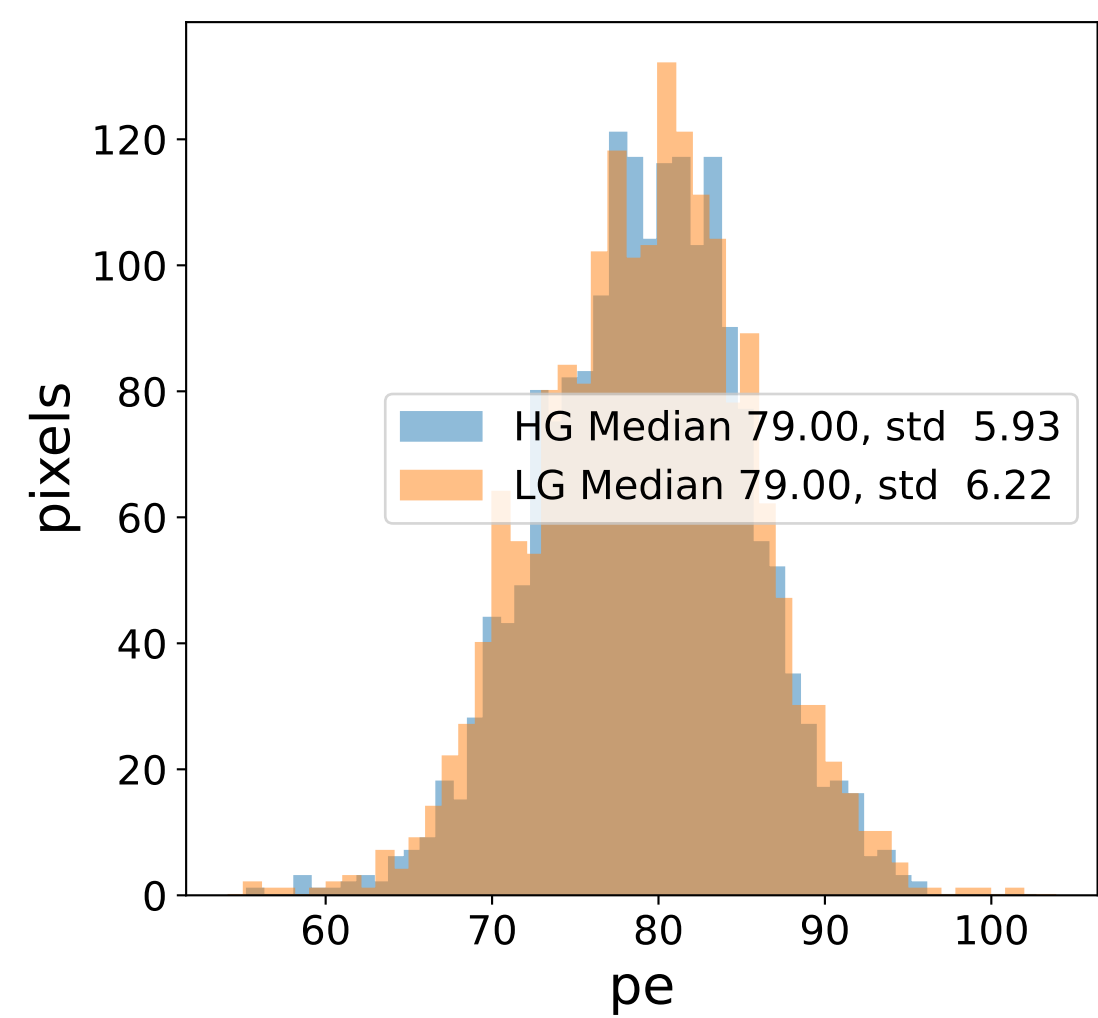

Run 20846, Cat-A calibration

Run 20846

Run 20846 channel: HG

FF sample of 10000 events

pedestal sample of 10000 events

flat-fielded gain [ADC/pe]

Run 20846 channel: LG

FF sample of 10000 events

pedestal sample of 10000 events

flat-fielded gain [ADC/pe]