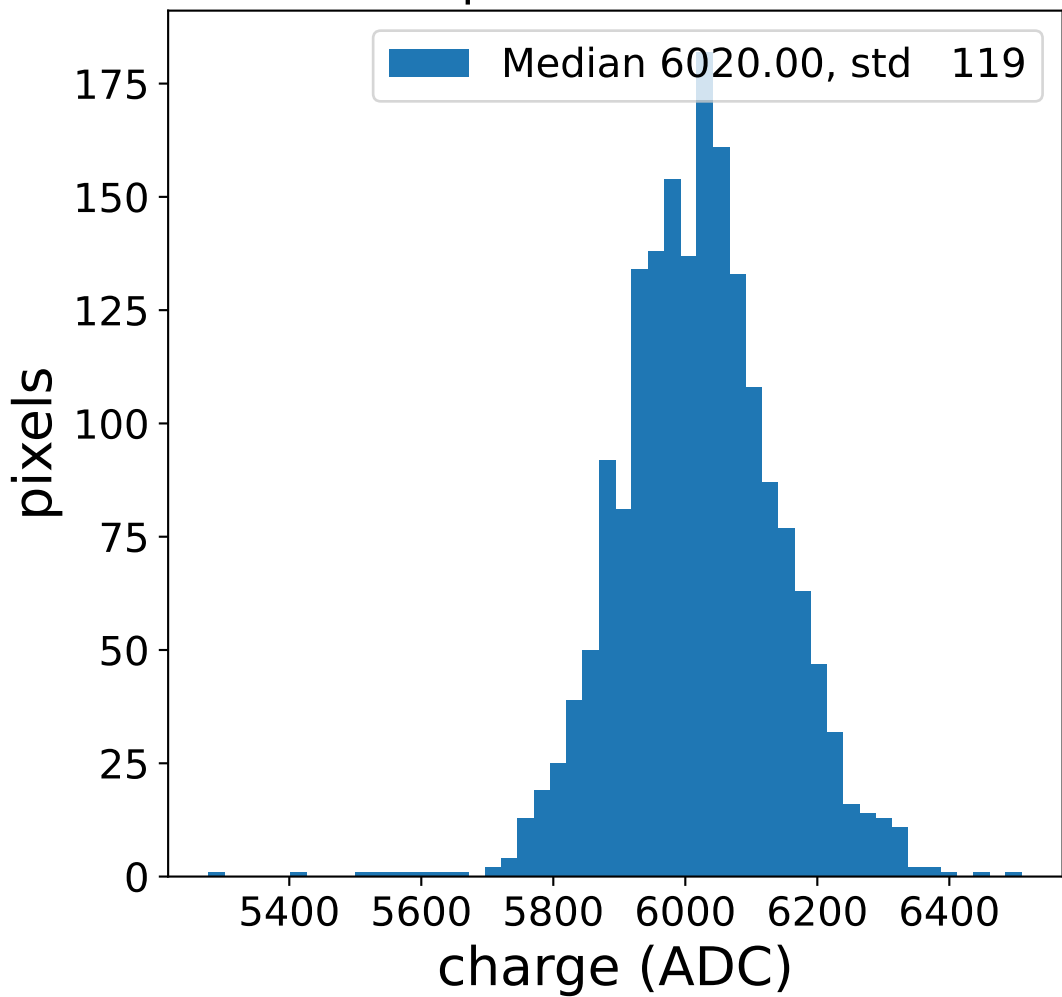

Run 20846, Cat-A calibration

Run 20846

Run 20846 channel: HG

FF sample of 10000 events

pedestal sample of 10000 events

flat-fielded gain [ADC/pe]

Run 20846 channel: LG

FF sample of 10000 events

pedestal sample of 10000 events

flat-fielded gain [ADC/pe]