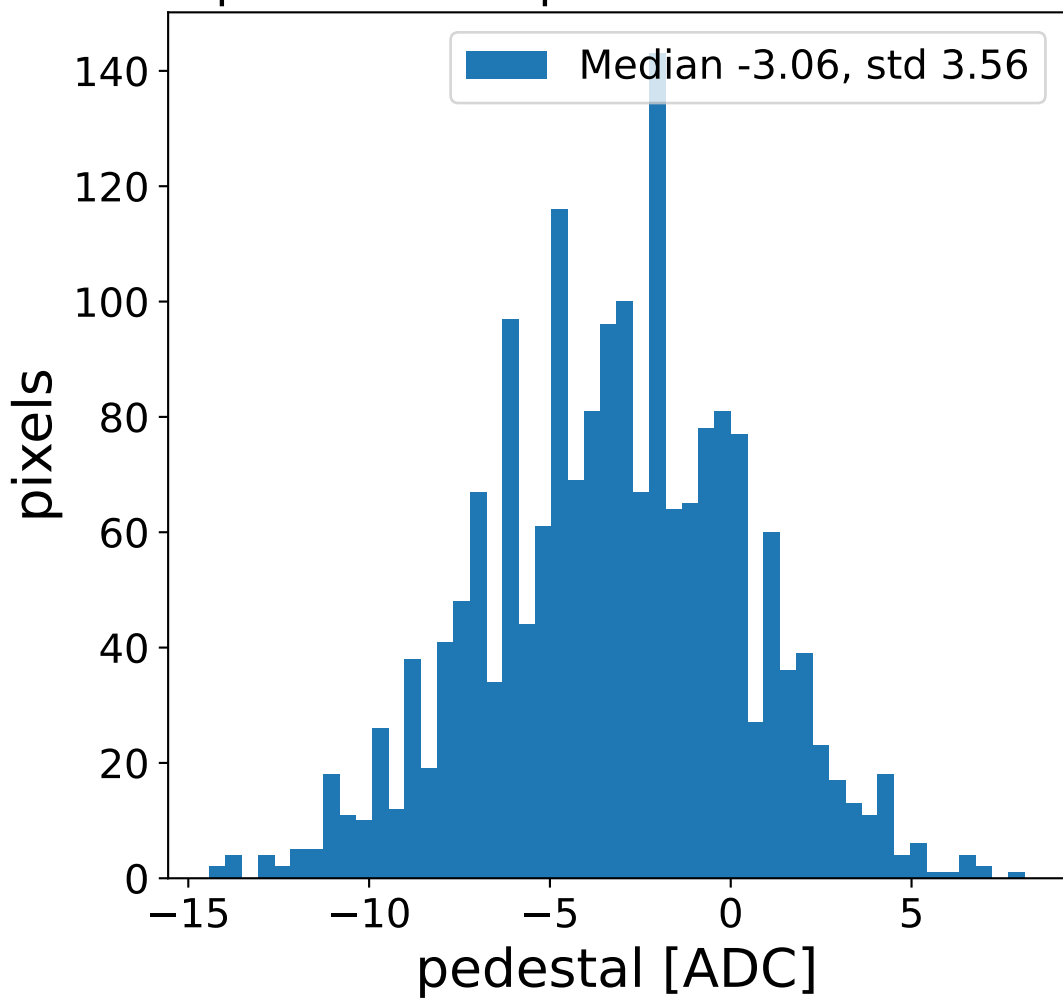

Run 20846, Cat-A calibration

Run 20846

Run 20846 channel: HG

FF sample of 10000 events

pedestal sample of 10000 events

flat-fielded gain [ADC/pe]

Run 20846 channel: LG

FF sample of 10000 events

pedestal sample of 10000 events

flat-fielded gain [ADC/pe]