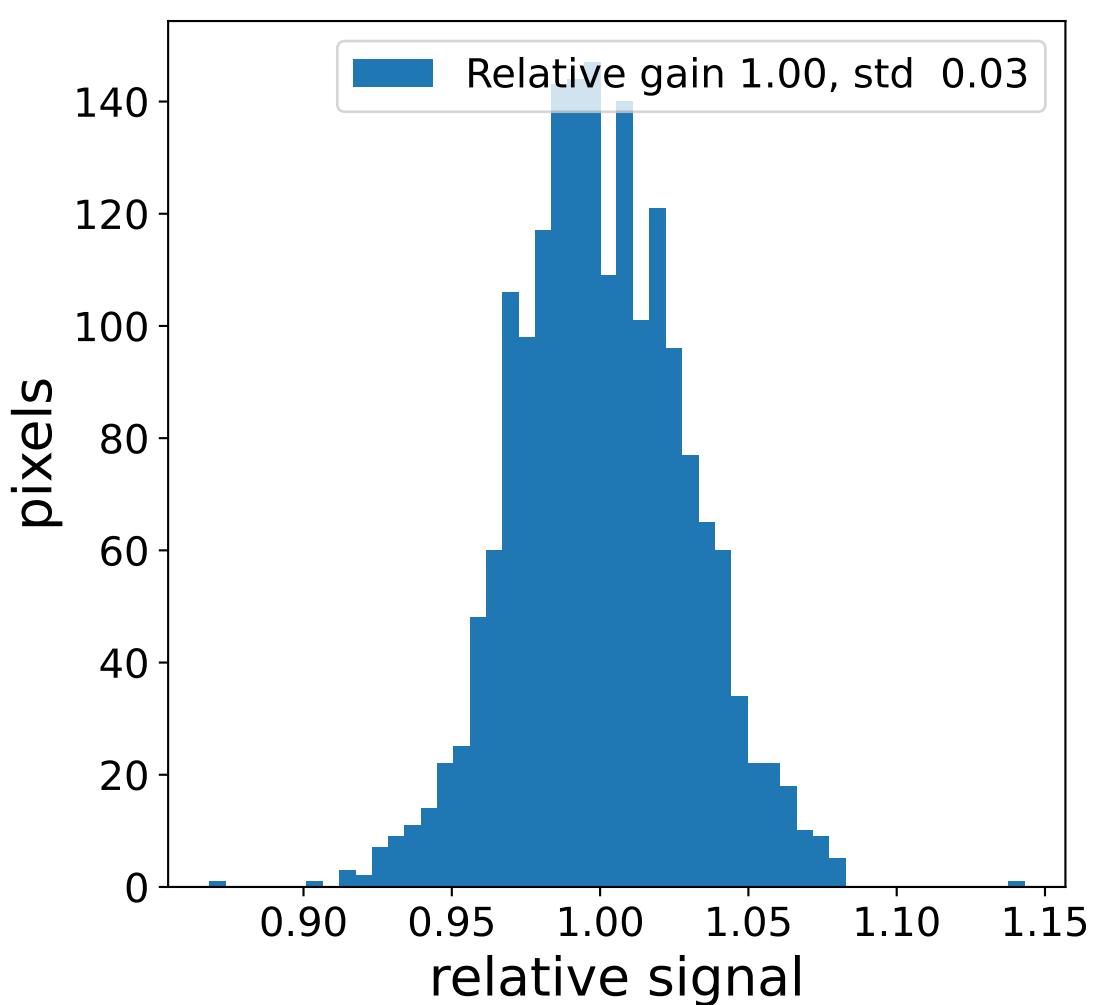

Run 20846, Cat-A calibration

Run 20846

Run 20846 channel: HG

FF sample of 10000 events

pedestal sample of 10000 events

flat-fielded gain [ADC/pe]

Run 20846 channel: LG

FF sample of 10000 events

pedestal sample of 10000 events

flat-fielded gain [ADC/pe]