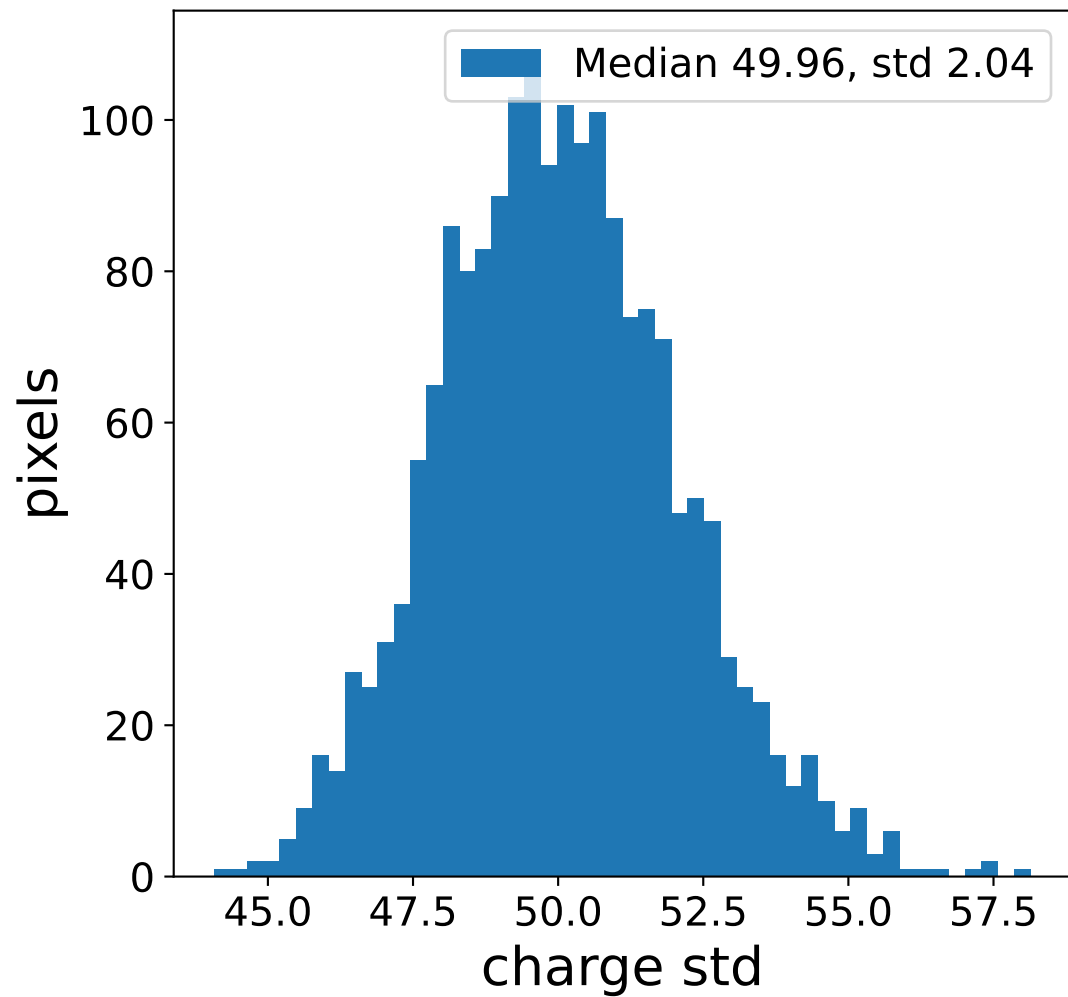

Run 20846, Cat-A calibration

Run 20846

Run 20846 channel: HG

FF sample of 10000 events

pedestal sample of 10000 events

flat-fielded gain [ADC/pe]

Run 20846 channel: LG

FF sample of 10000 events

pedestal sample of 10000 events

flat-fielded gain [ADC/pe]