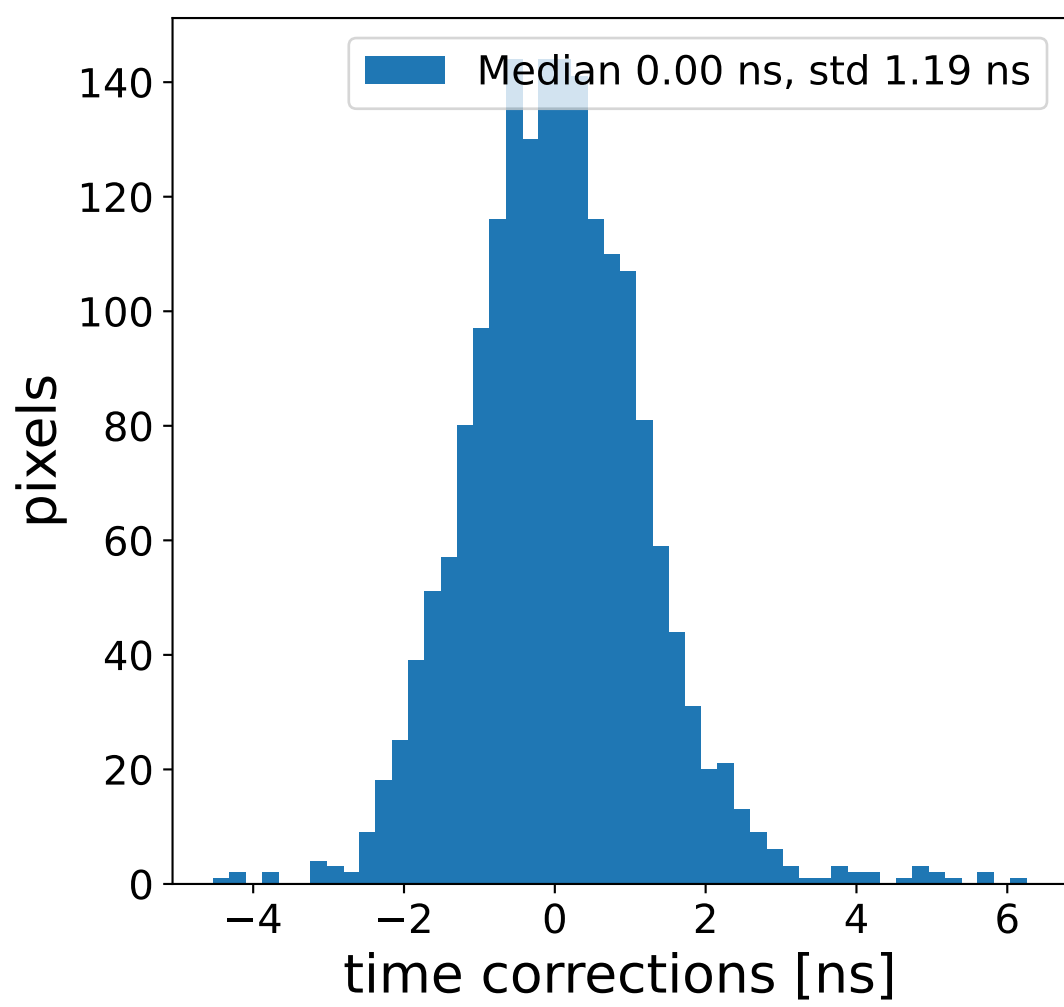

Run 20846, Cat-A calibration

Run 20846

Run 20846 channel: HG

FF sample of 10000 events

pedestal sample of 10000 events

flat-fielded gain [ADC/pe]

Run 20846 channel: LG

FF sample of 10000 events

pedestal sample of 10000 events

flat-fielded gain [ADC/pe]