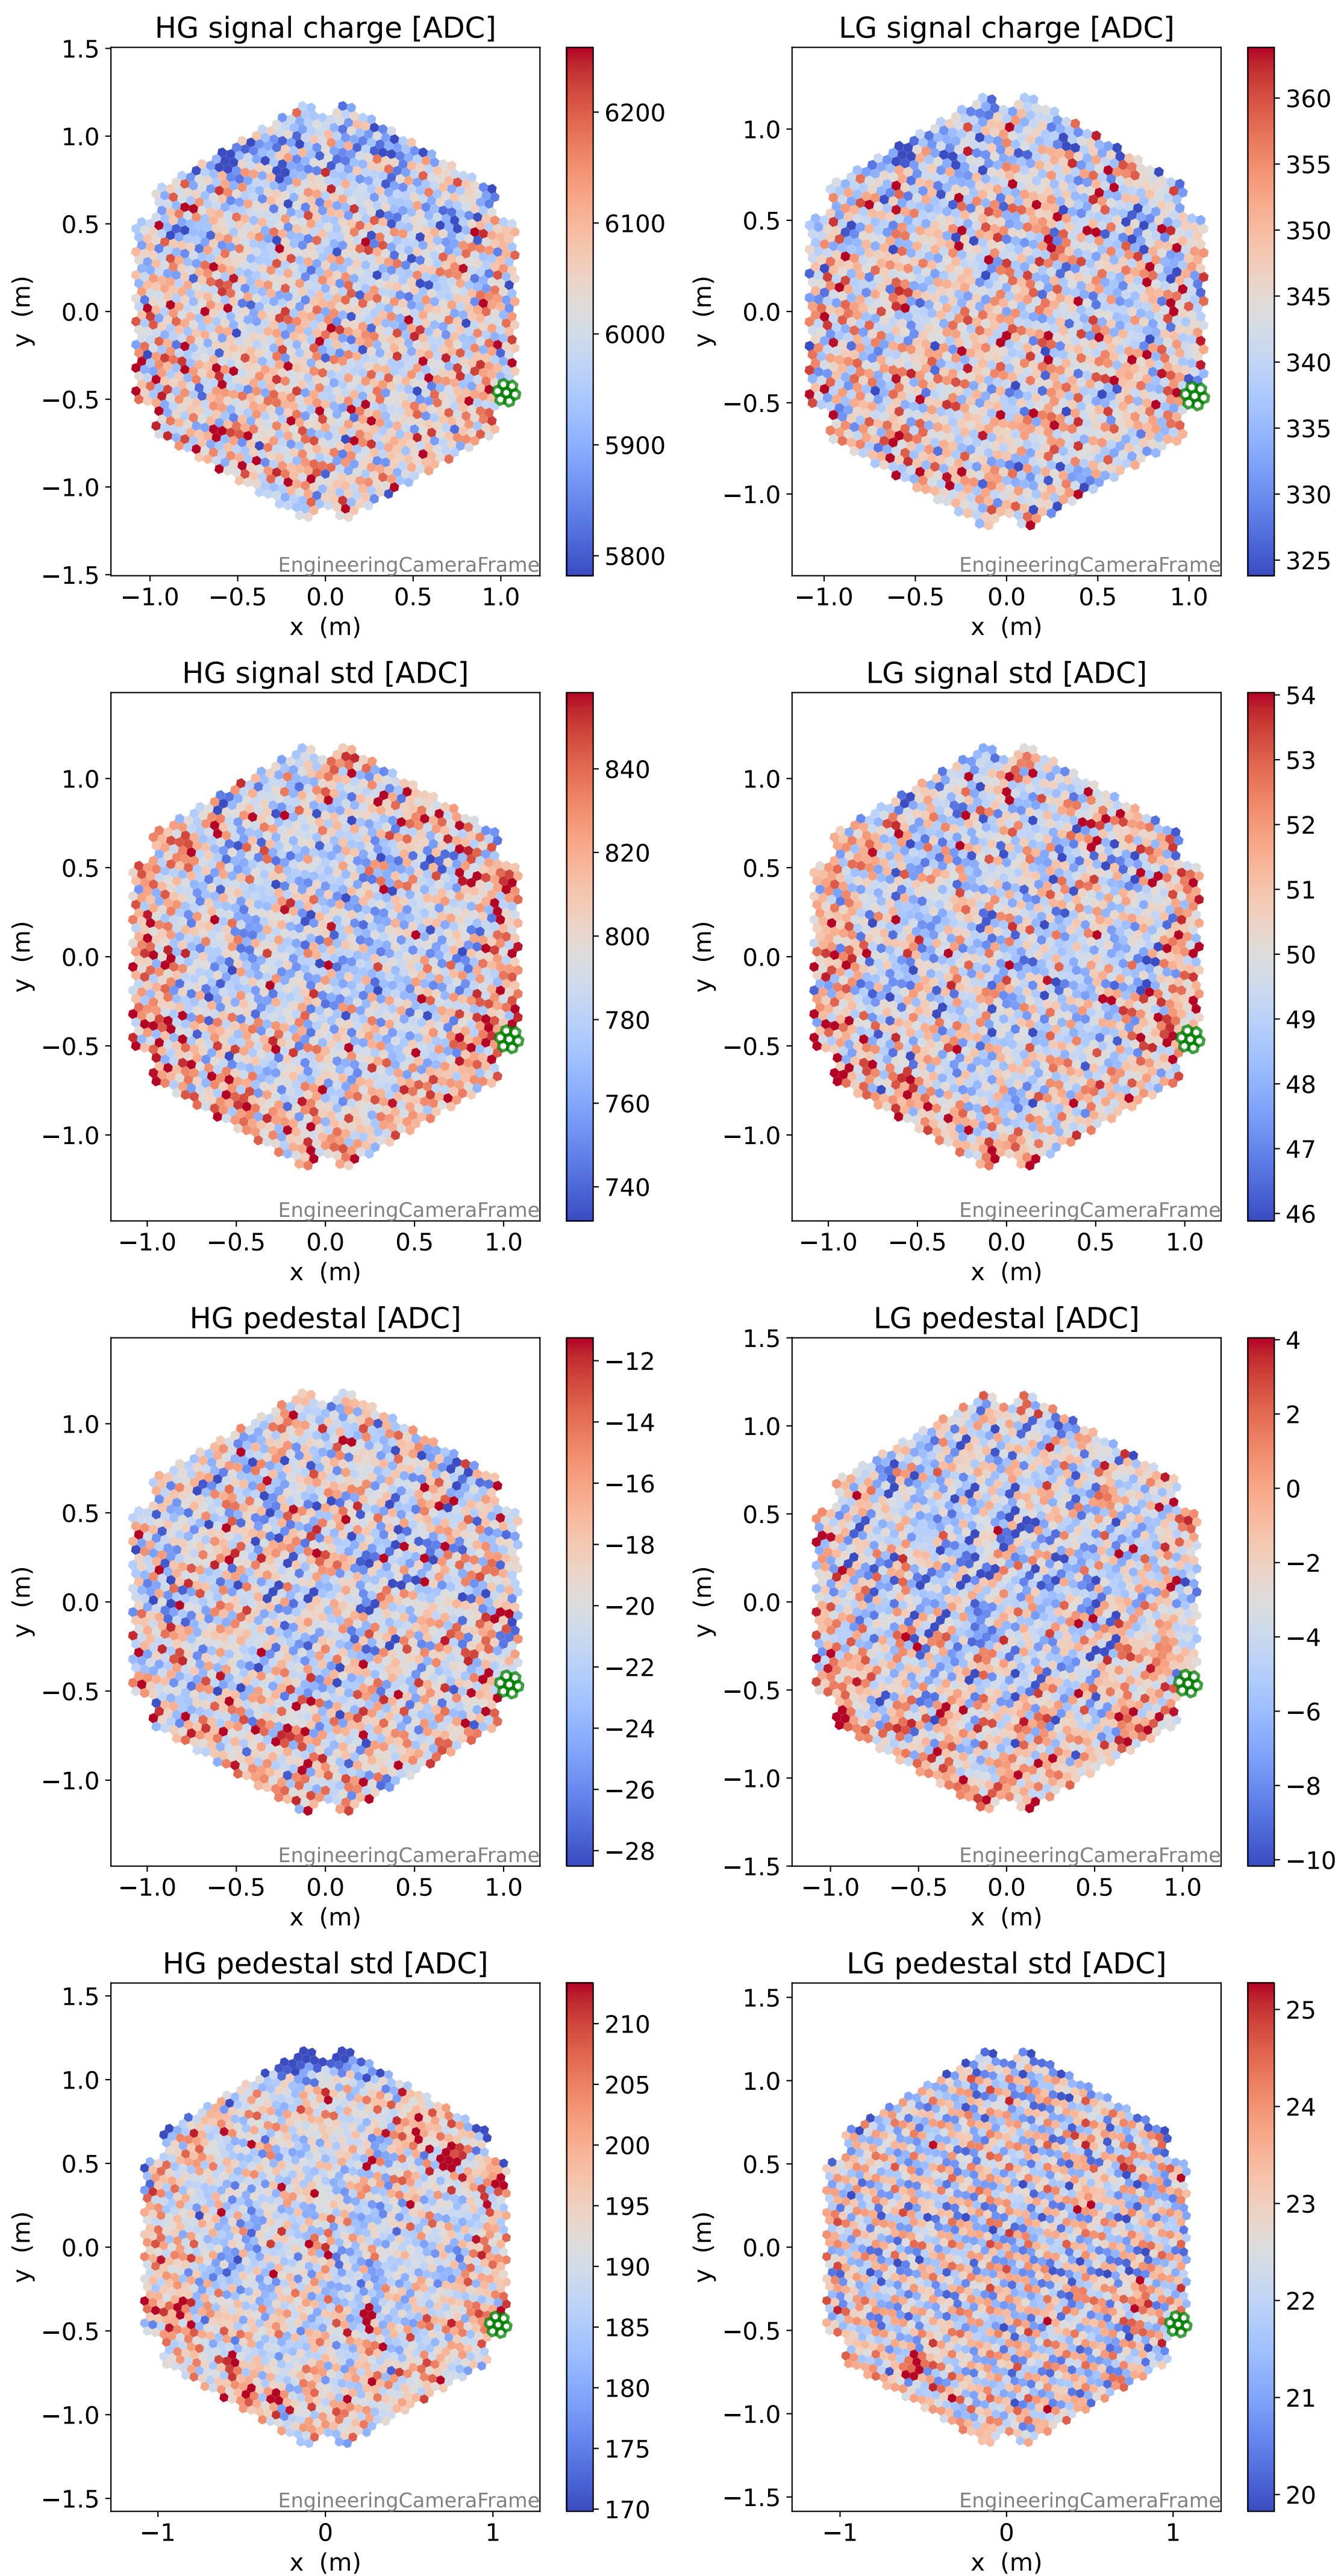

Run 20846, Cat-A calibration

Run 20846

Run 20846 channel: HG

FF sample of 10000 events

pedestal sample of 10000 events

flat-fielded gain [ADC/pe]

Run 20846 channel: LG

FF sample of 10000 events

pedestal sample of 10000 events

flat-fielded gain [ADC/pe]