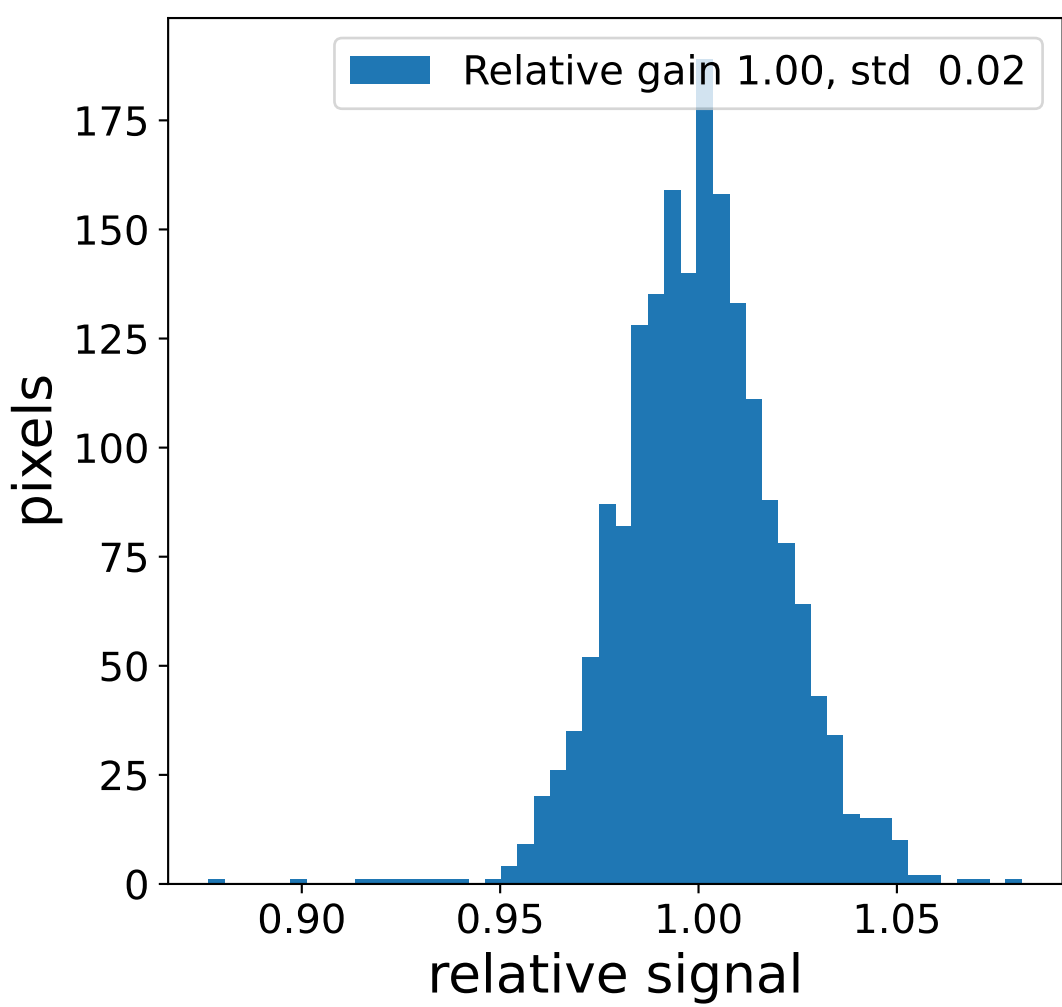

Run 20846, Cat-A calibration

Run 20846

Run 20846 channel: HG

FF sample of 10000 events

pedestal sample of 10000 events

flat-fielded gain [ADC/pe]

Run 20846 channel: LG

FF sample of 10000 events

pedestal sample of 10000 events

flat-fielded gain [ADC/pe]