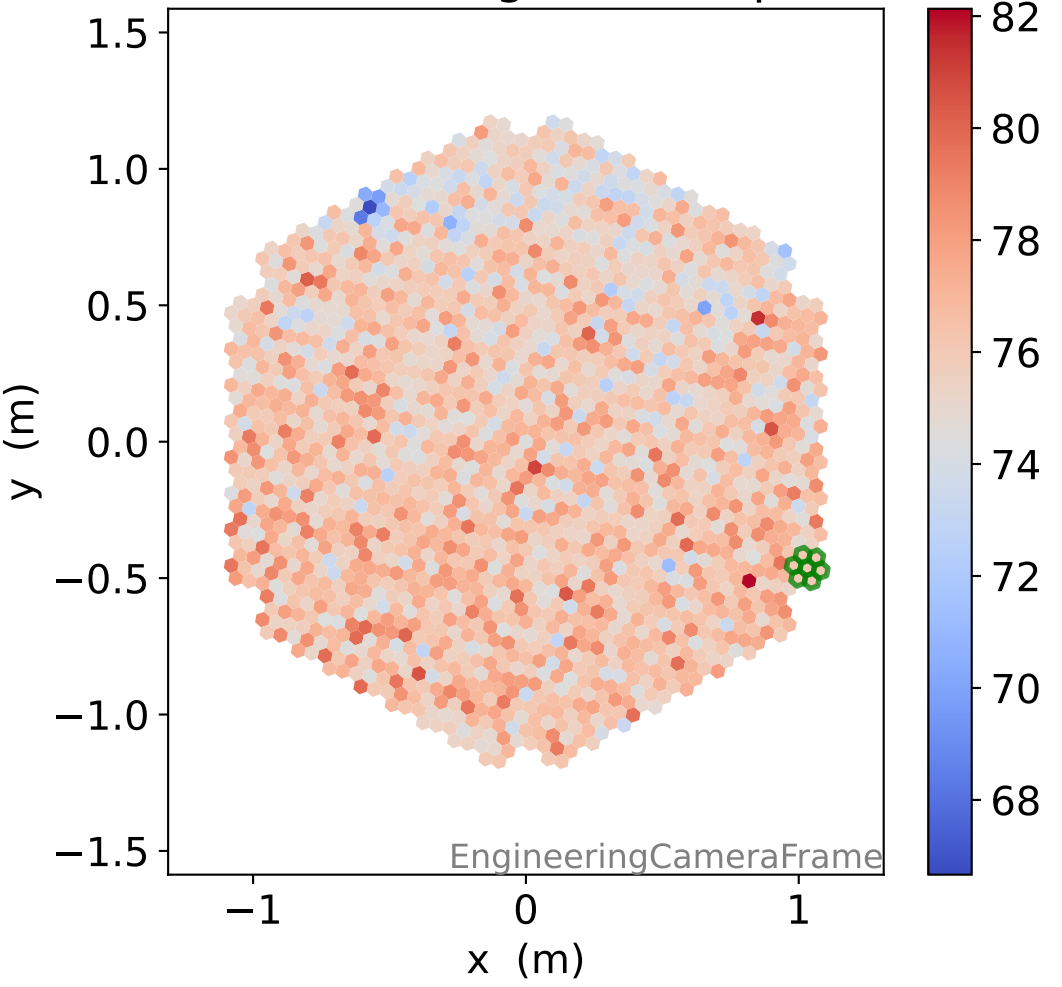

Run 20846, Cat-A calibration

Run 20846

Run 20846 channel: HG

FF sample of 10000 events

pedestal sample of 10000 events

flat-fielded gain [ADC/pe]

Run 20846 channel: LG

FF sample of 10000 events

pedestal sample of 10000 events

flat-fielded gain [ADC/pe]