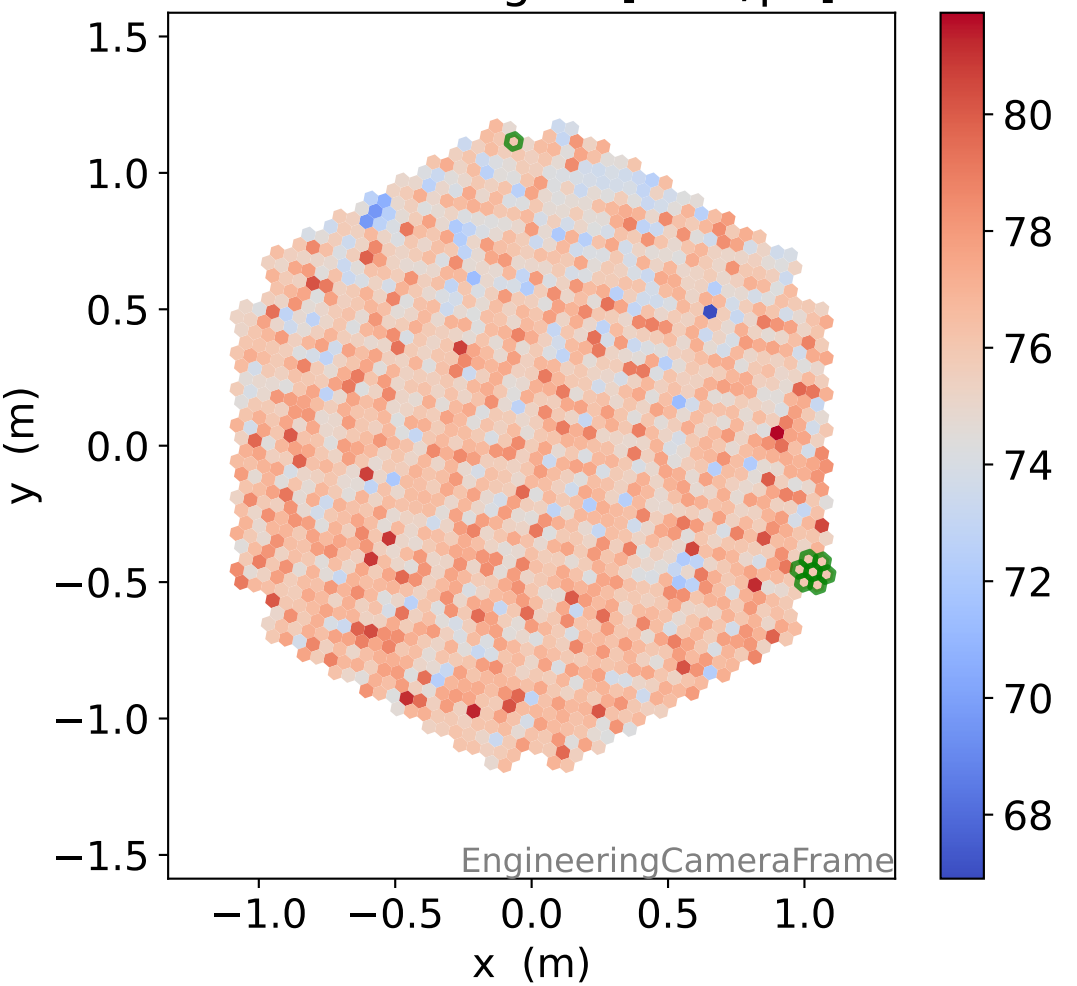

Run 20749, Cat-A calibration

Run 20749

Run 20749 channel: HG

FF sample of 10000 events

pedestal sample of 10000 events

flat-fielded gain [ADC/pe]

Run 20749 channel: LG

FF sample of 10000 events

pedestal sample of 10000 events

flat-fielded gain [ADC/pe]