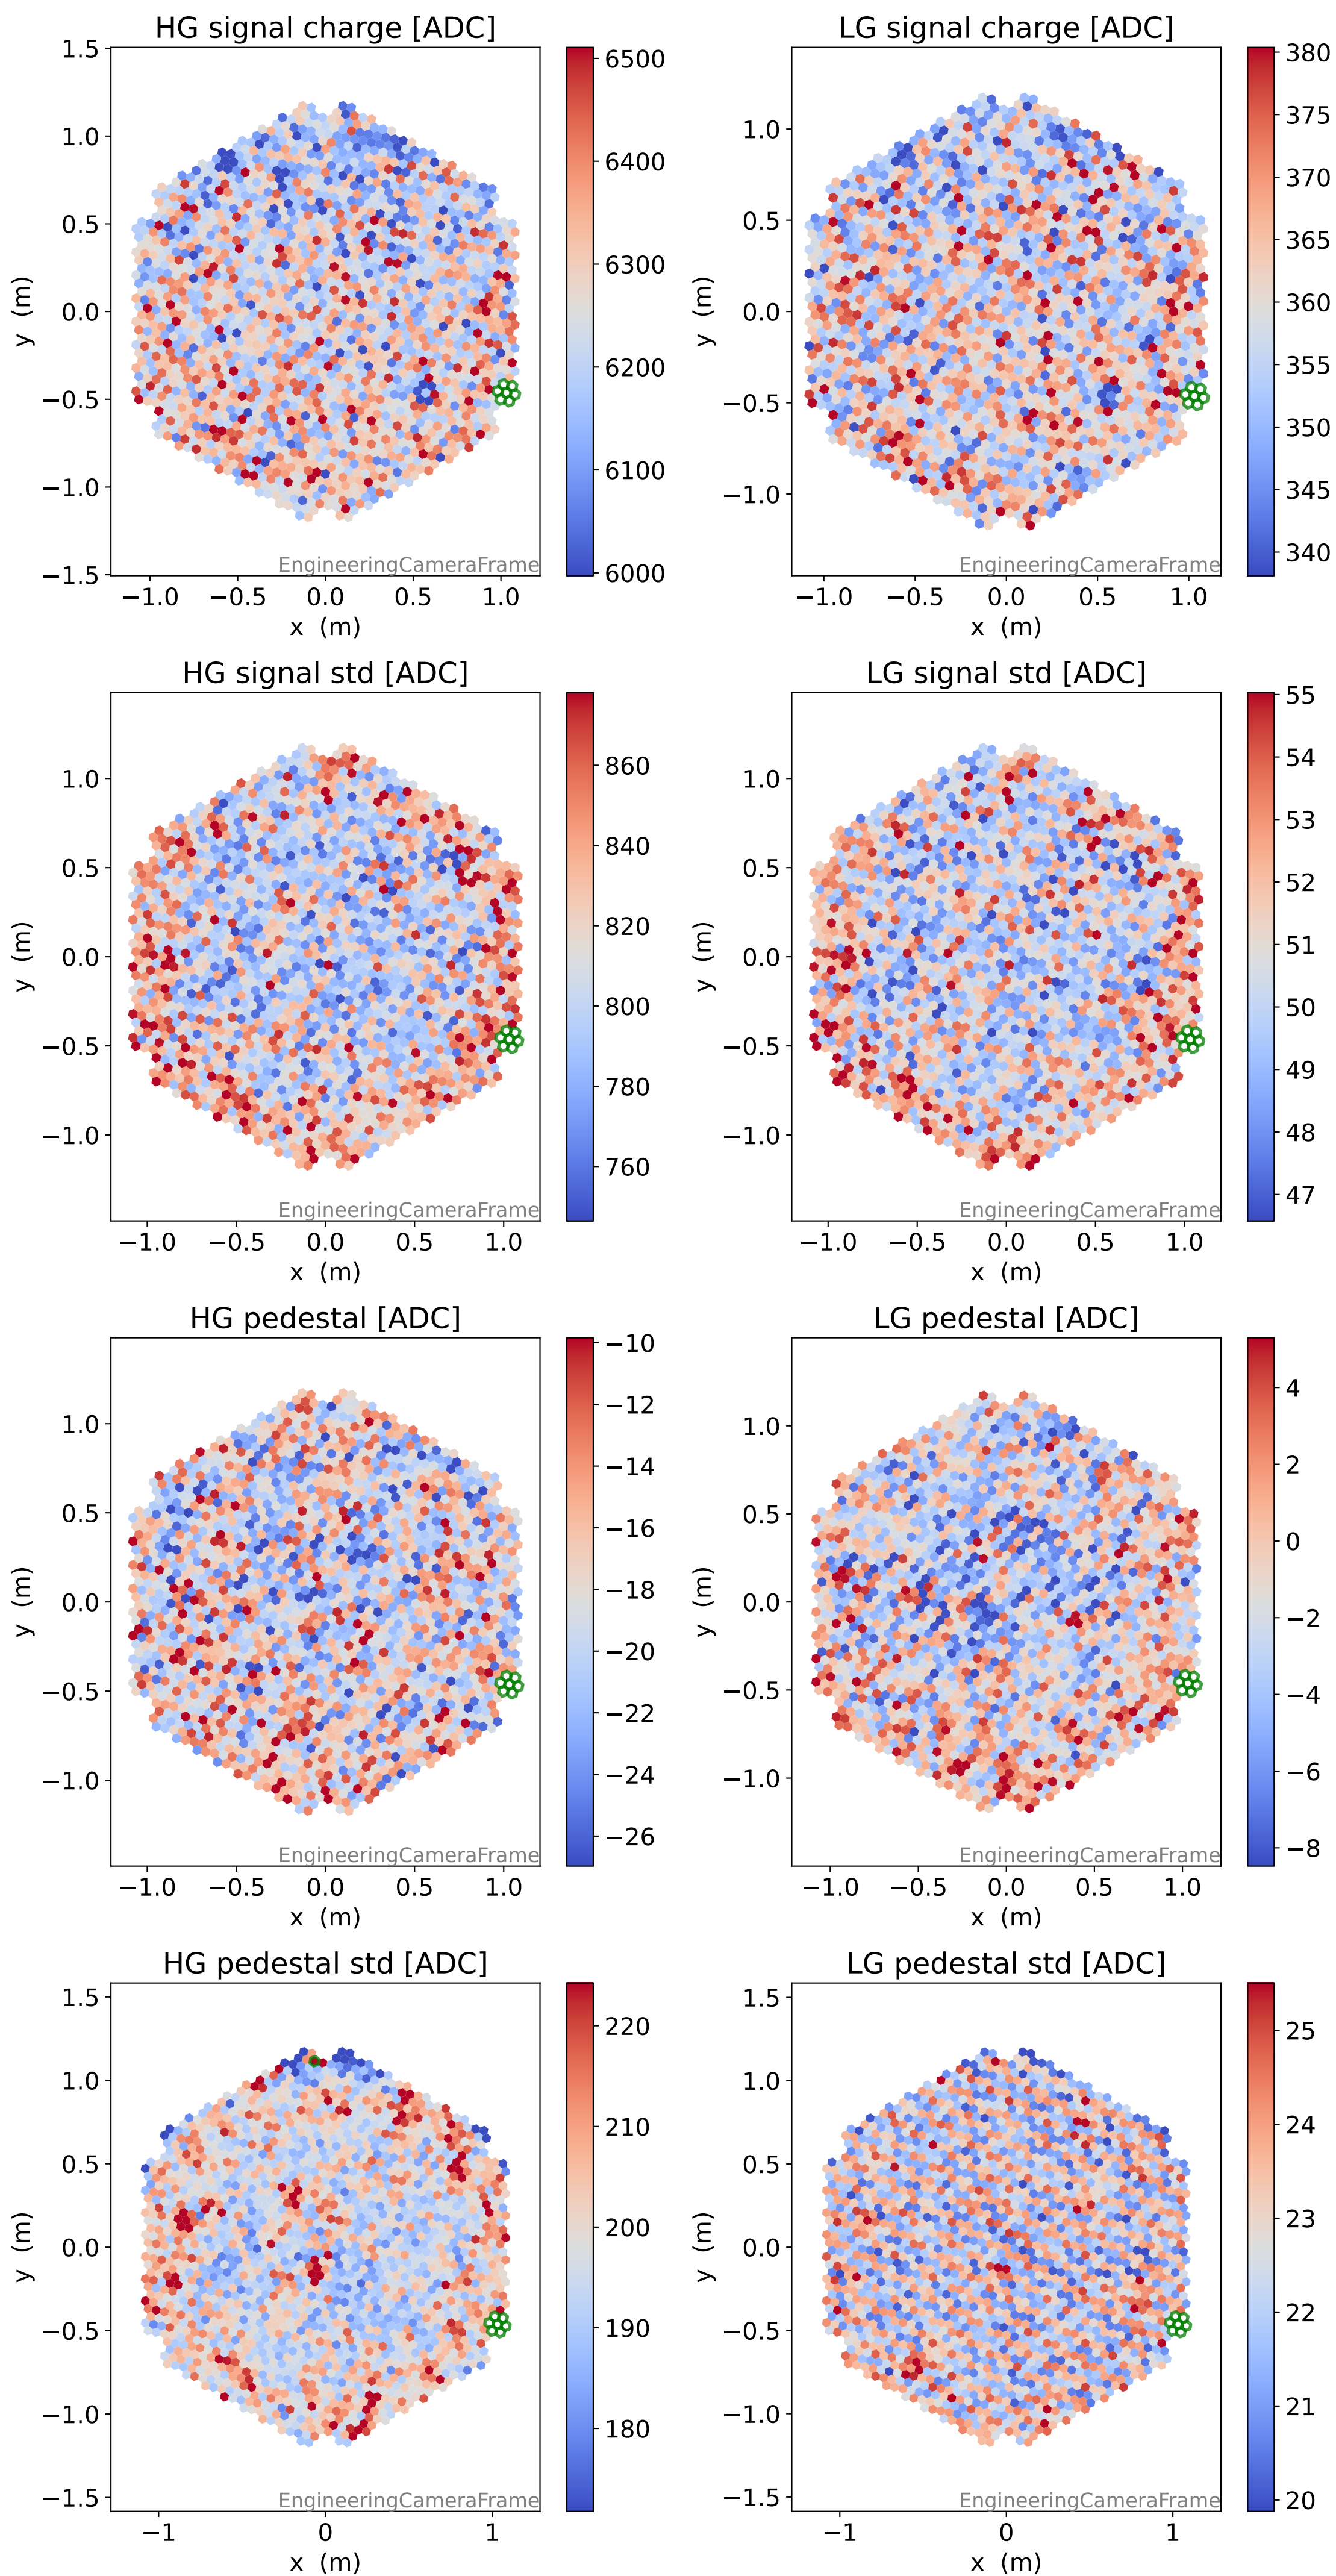

Run 20749, Cat-A calibration

Run 20749

Run 20749 channel: HG

FF sample of 10000 events

pedestal sample of 10000 events

flat-fielded gain [ADC/pe]

Run 20749 channel: LG

FF sample of 10000 events

pedestal sample of 10000 events

flat-fielded gain [ADC/pe]