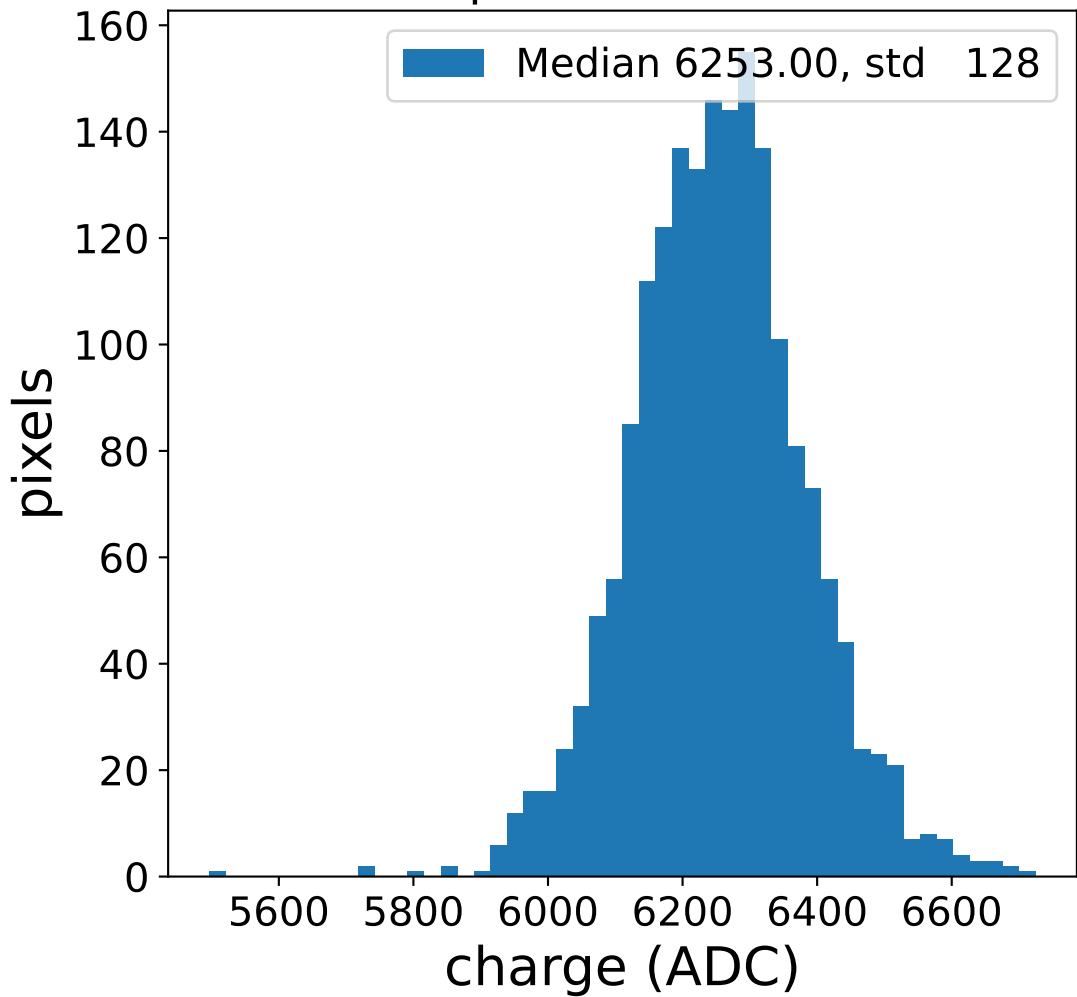

Run 20749, Cat-A calibration

Run 20749

Run 20749 channel: HG

FF sample of 10000 events

pedestal sample of 10000 events

flat-fielded gain [ADC/pe]

Run 20749 channel: LG

FF sample of 10000 events

pedestal sample of 10000 events

flat-fielded gain [ADC/pe]