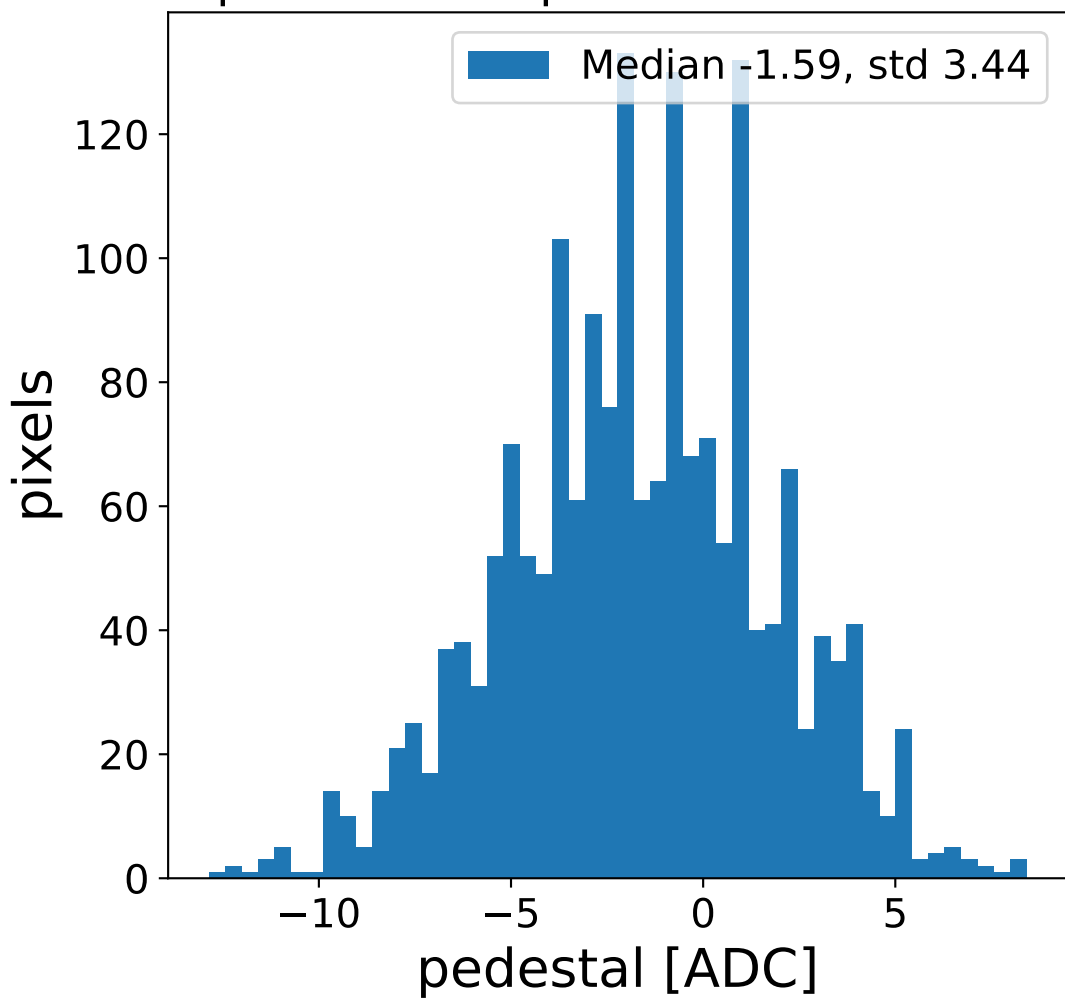

Run 20749, Cat-A calibration

Run 20749

Run 20749 channel: HG

FF sample of 10000 events

pedestal sample of 10000 events

flat-fielded gain [ADC/pe]

Run 20749 channel: LG

FF sample of 10000 events

pedestal sample of 10000 events

flat-fielded gain [ADC/pe]