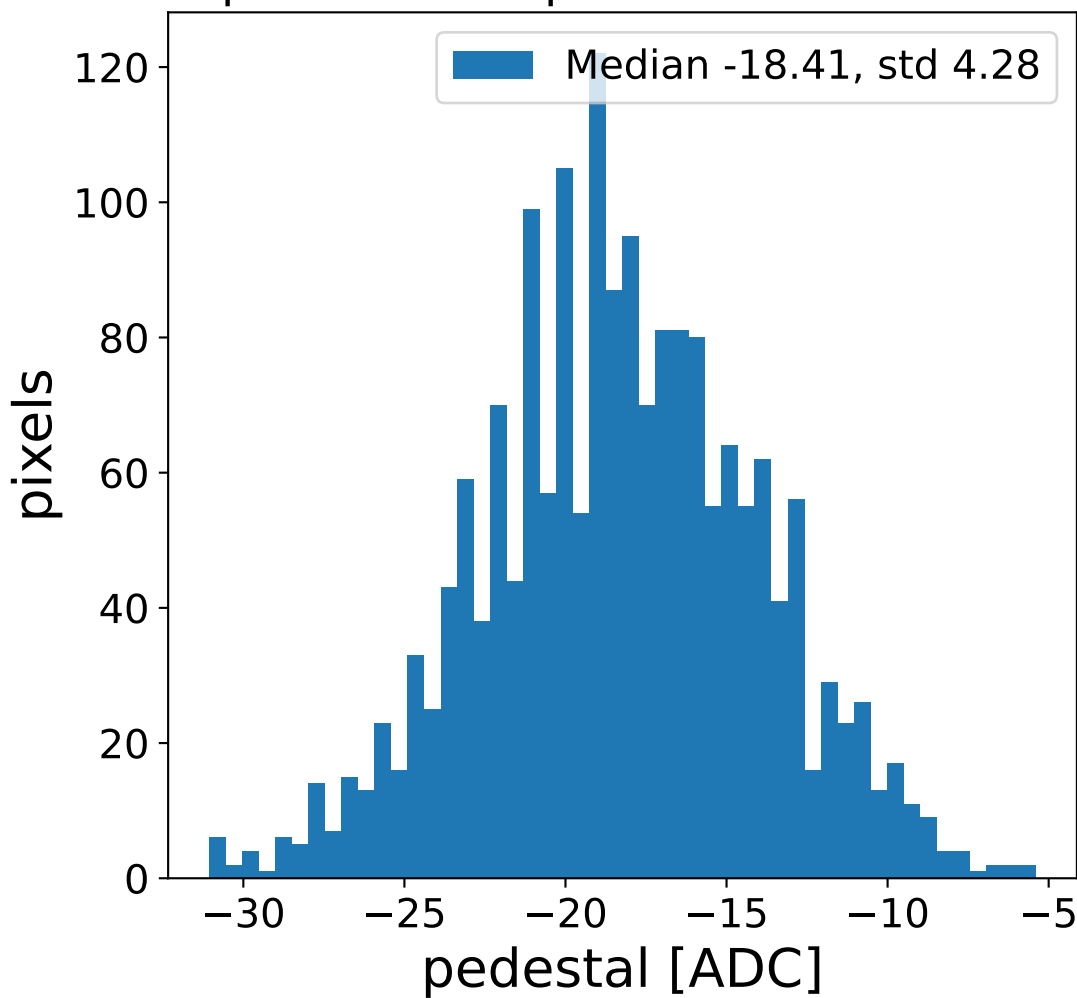

Run 20749, Cat-A calibration

Run 20749

Run 20749 channel: HG

FF sample of 10000 events

pedestal sample of 10000 events

flat-fielded gain [ADC/pe]

Run 20749 channel: LG

FF sample of 10000 events

pedestal sample of 10000 events

flat-fielded gain [ADC/pe]