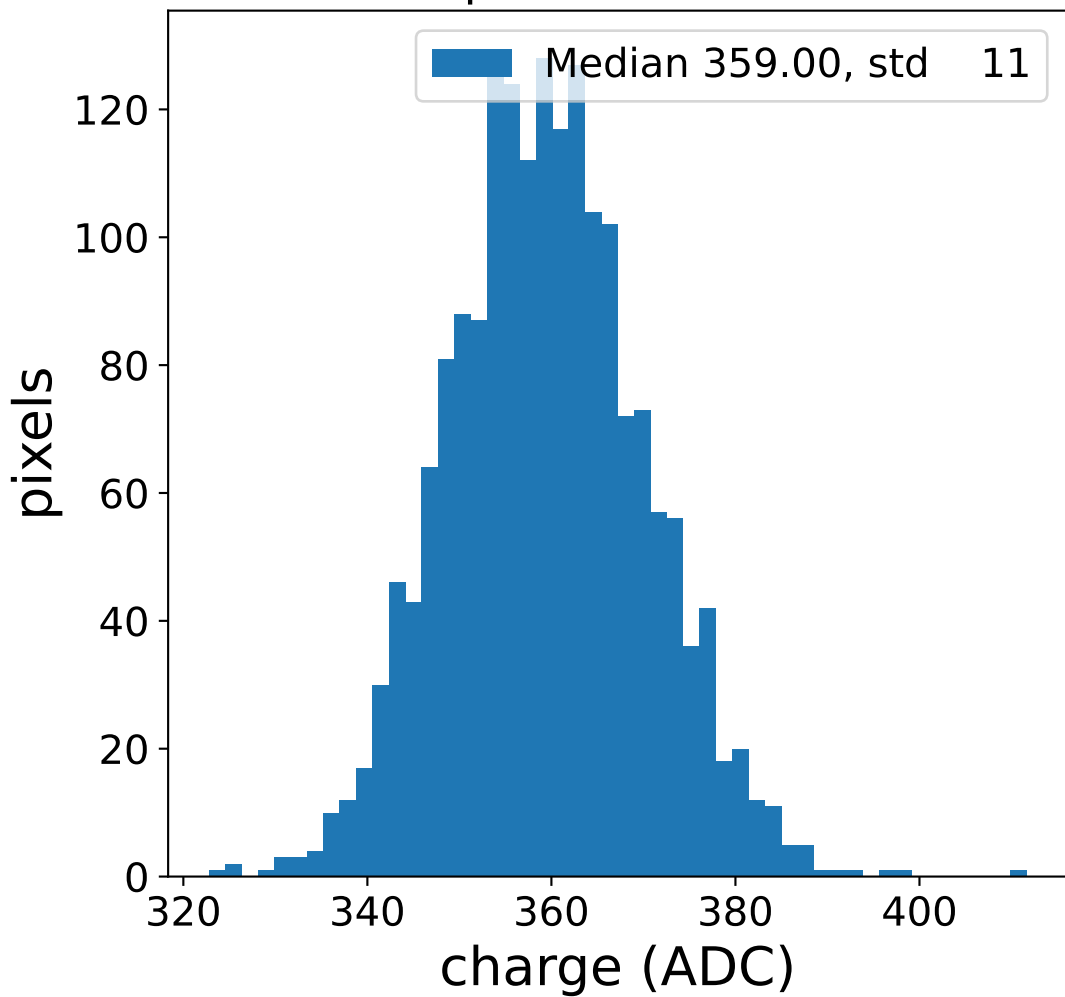

Run 20749, Cat-A calibration

Run 20749

Run 20749 channel: HG

FF sample of 10000 events

pedestal sample of 10000 events

flat-fielded gain [ADC/pe]

Run 20749 channel: LG

FF sample of 10000 events

pedestal sample of 10000 events

flat-fielded gain [ADC/pe]