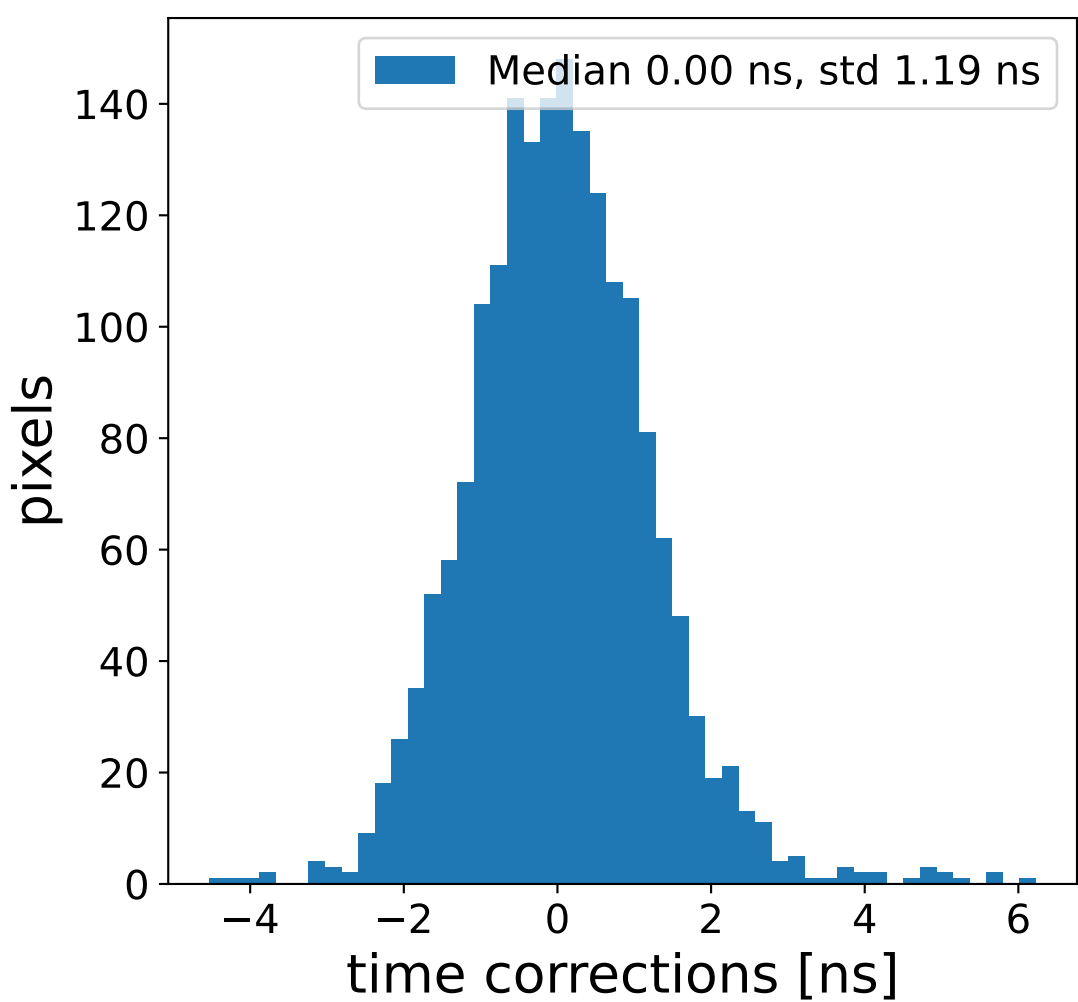

Run 20749, Cat-A calibration

Run 20749

Run 20749 channel: HG

FF sample of 10000 events

pedestal sample of 10000 events

flat-fielded gain [ADC/pe]

Run 20749 channel: LG

FF sample of 10000 events

pedestal sample of 10000 events

flat-fielded gain [ADC/pe]