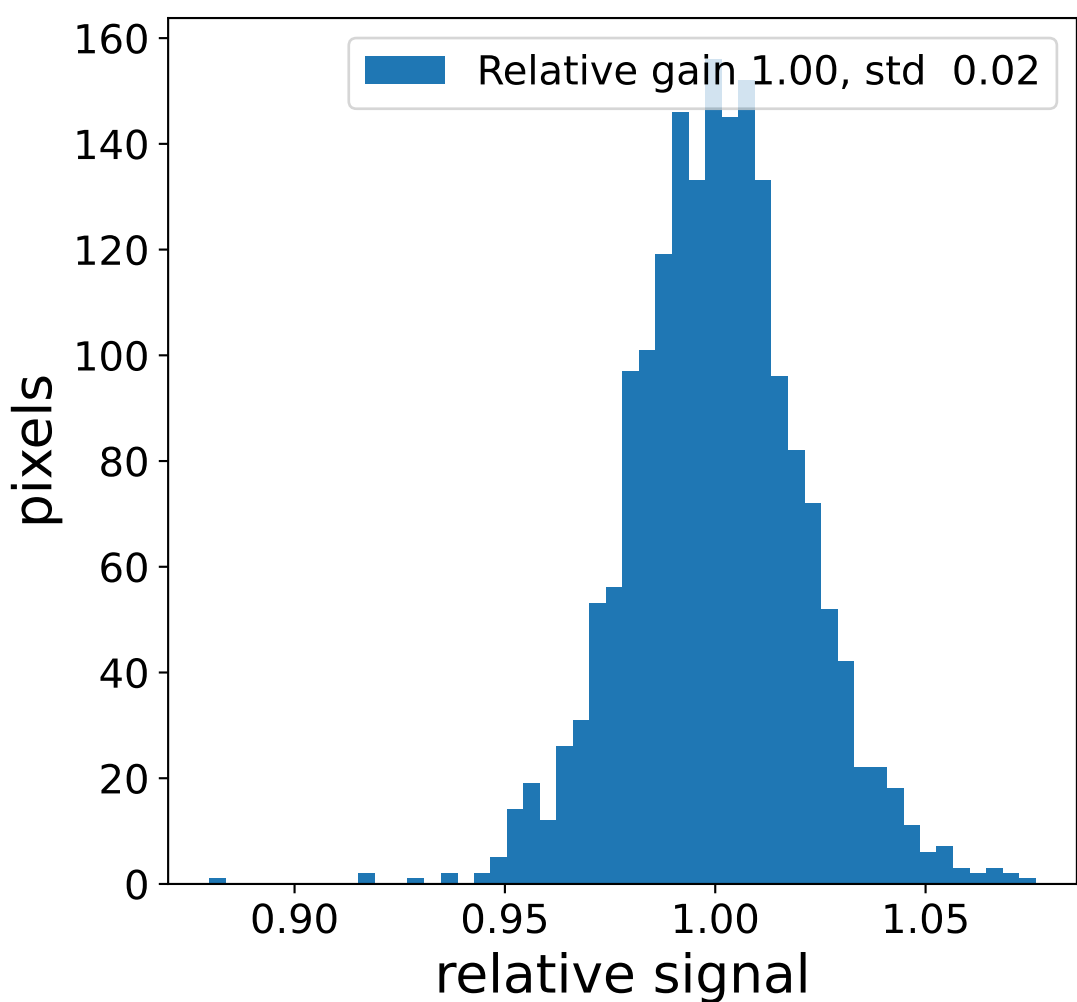

Run 20749, Cat-A calibration

Run 20749

Run 20749 channel: HG

FF sample of 10000 events

pedestal sample of 10000 events

flat-fielded gain [ADC/pe]

Run 20749 channel: LG

FF sample of 10000 events

pedestal sample of 10000 events

flat-fielded gain [ADC/pe]