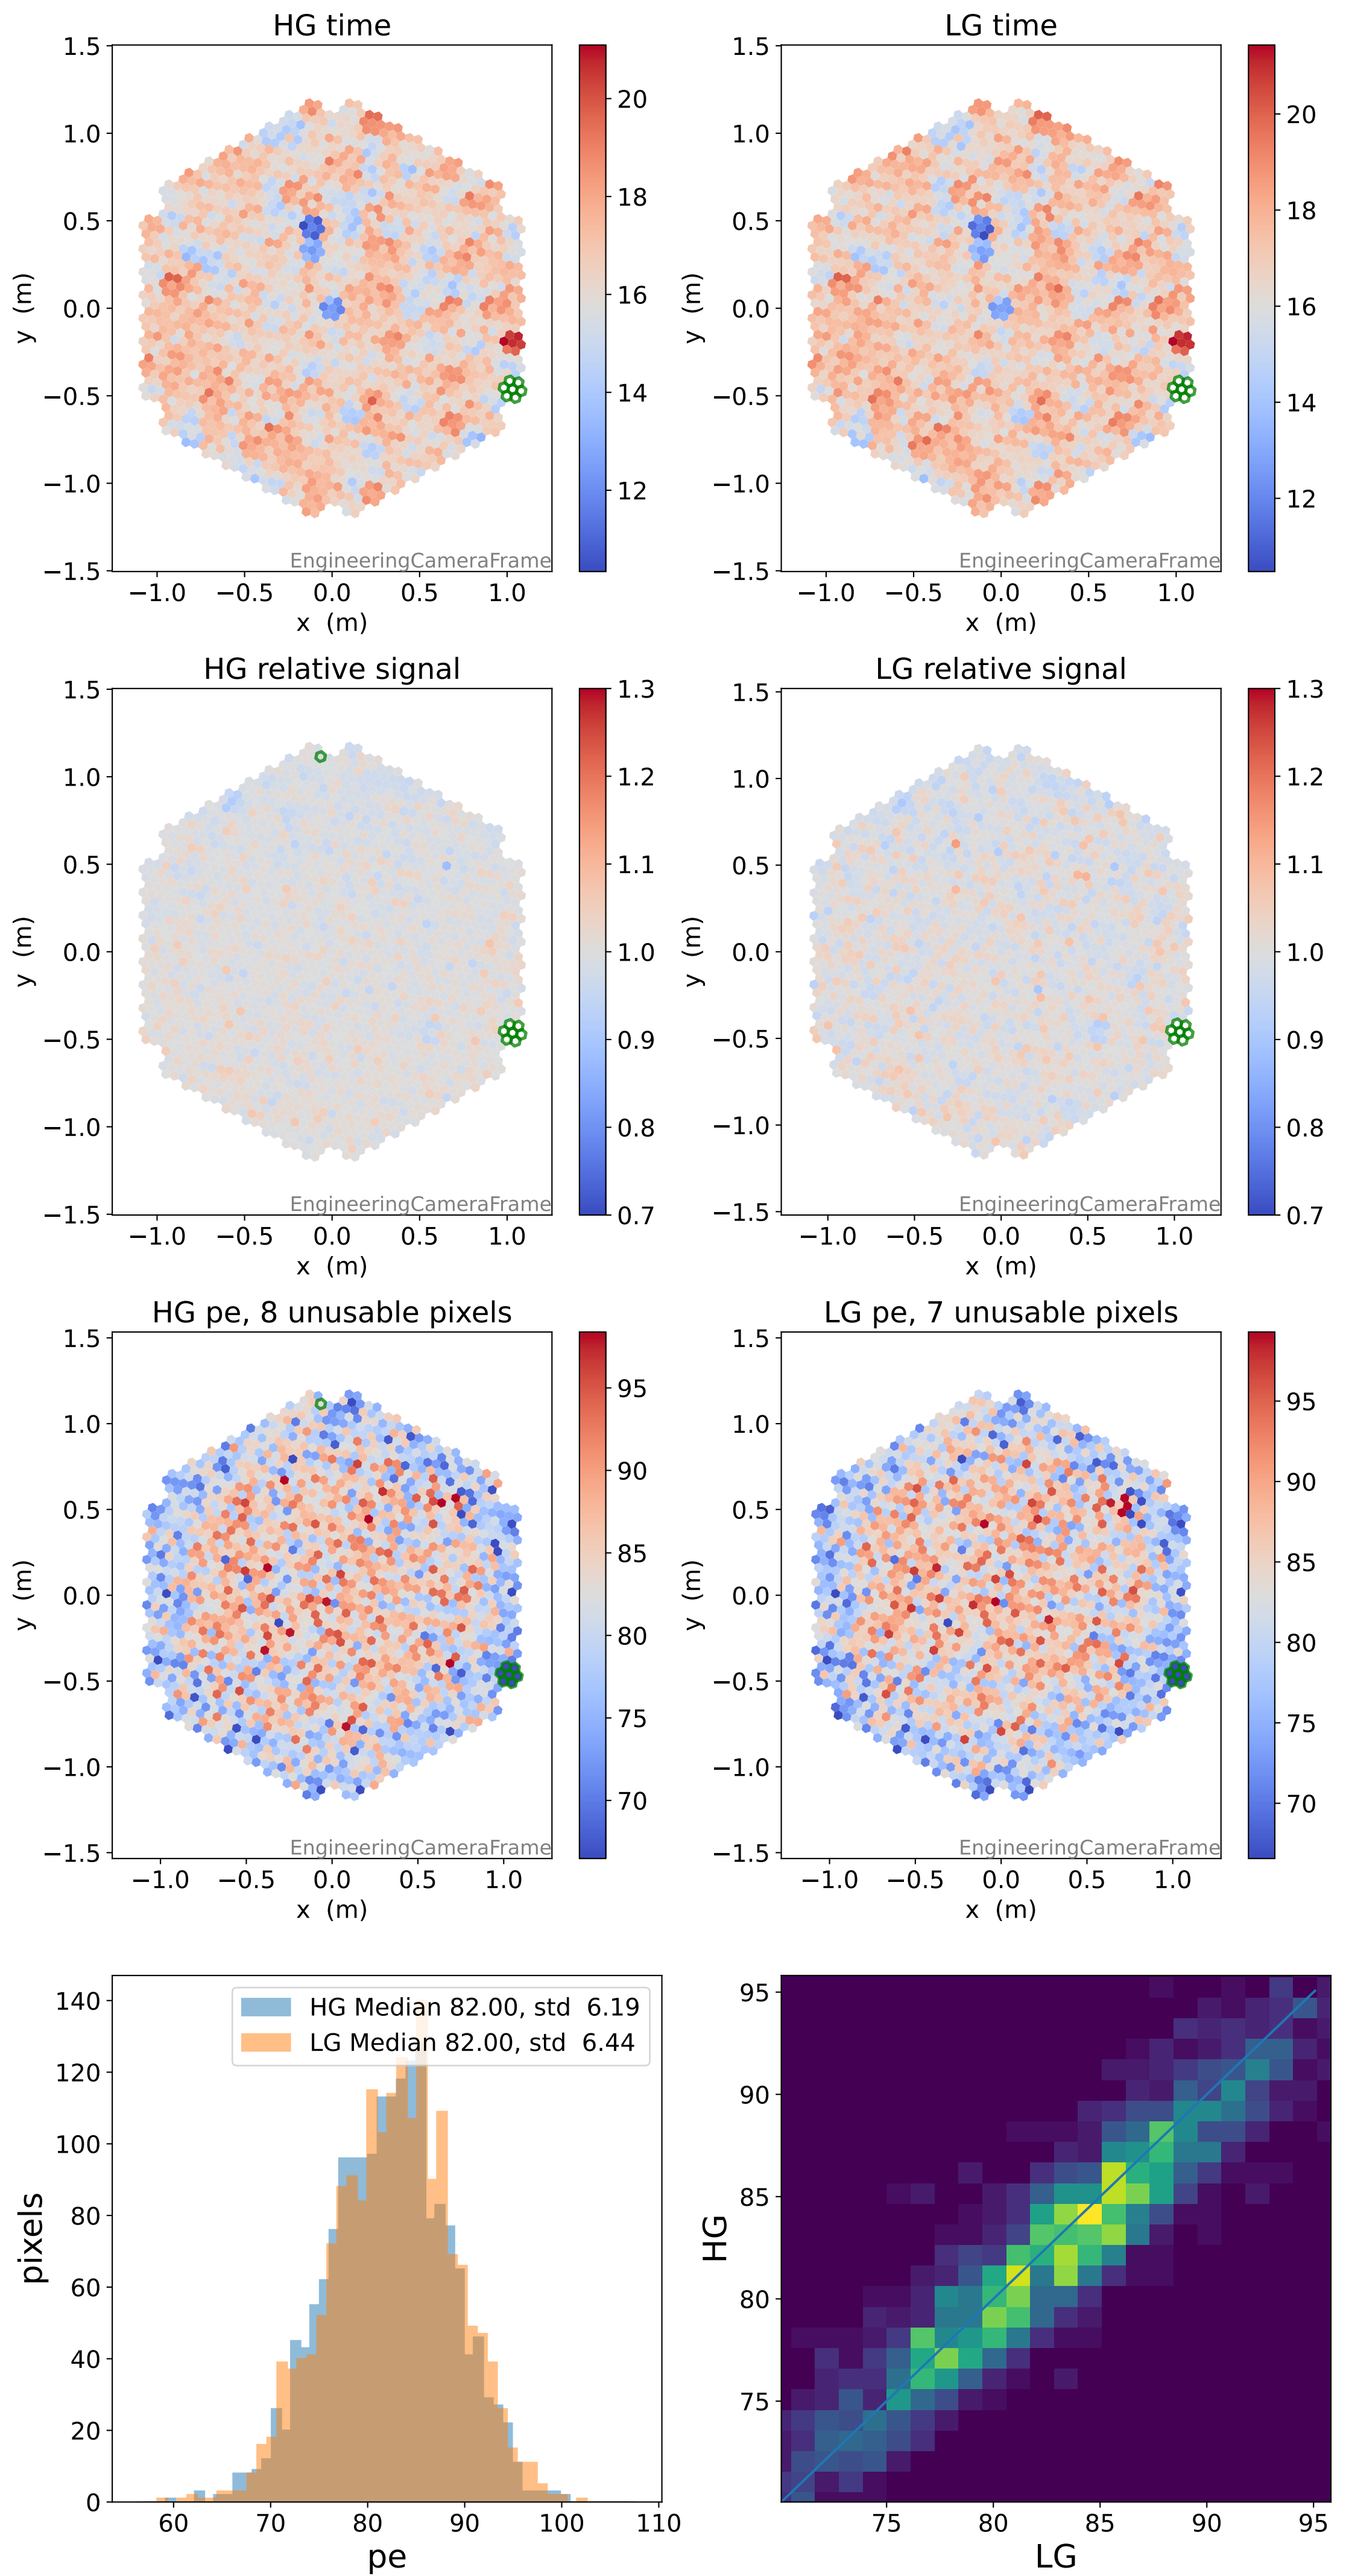

Run 20749, Cat-A calibration

Run 20749

Run 20749 channel: HG

FF sample of 10000 events

pedestal sample of 10000 events

flat-fielded gain [ADC/pe]

Run 20749 channel: LG

FF sample of 10000 events

pedestal sample of 10000 events

flat-fielded gain [ADC/pe]