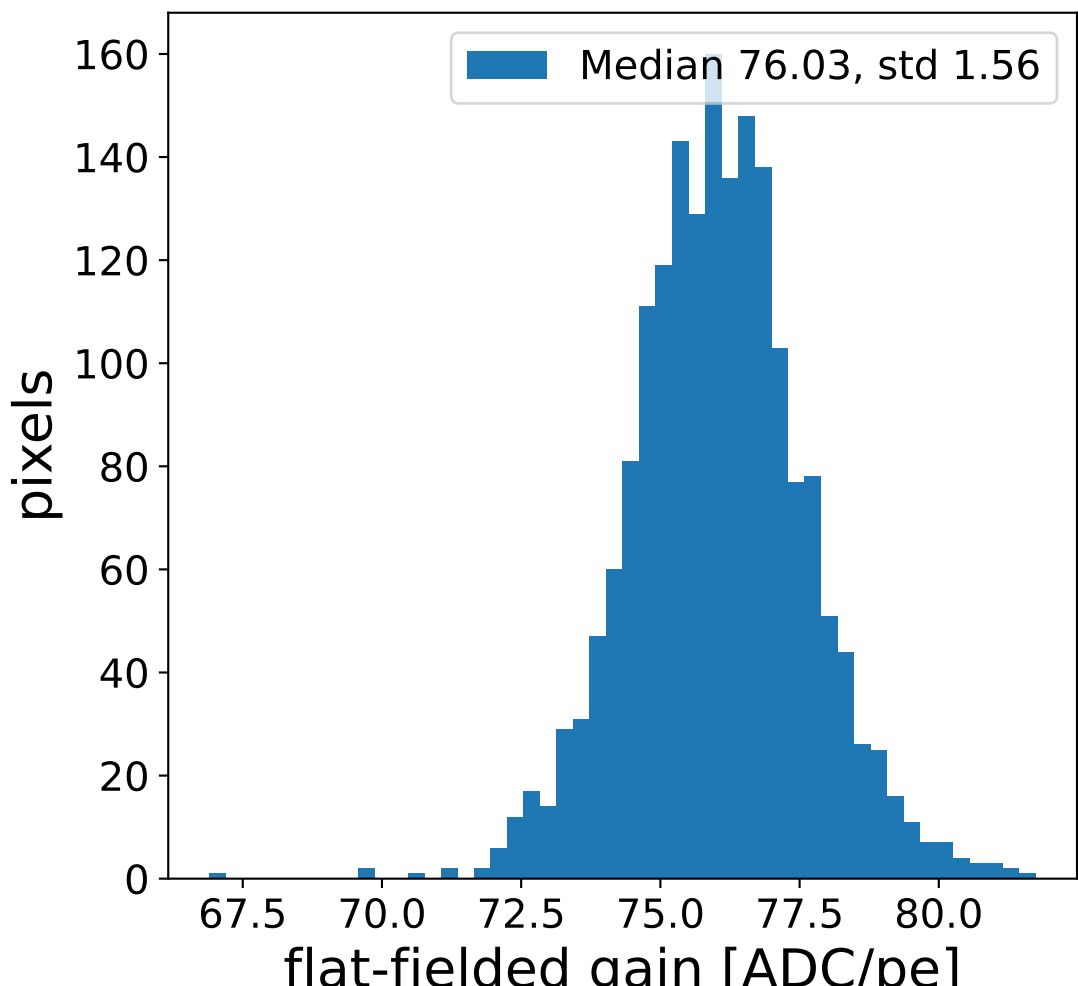

Run 20749, Cat-A calibration

Run 20749

Run 20749 channel: HG

FF sample of 10000 events

pedestal sample of 10000 events

flat-fielded gain [ADC/pe]

Run 20749 channel: LG

FF sample of 10000 events

pedestal sample of 10000 events

flat-fielded gain [ADC/pe]