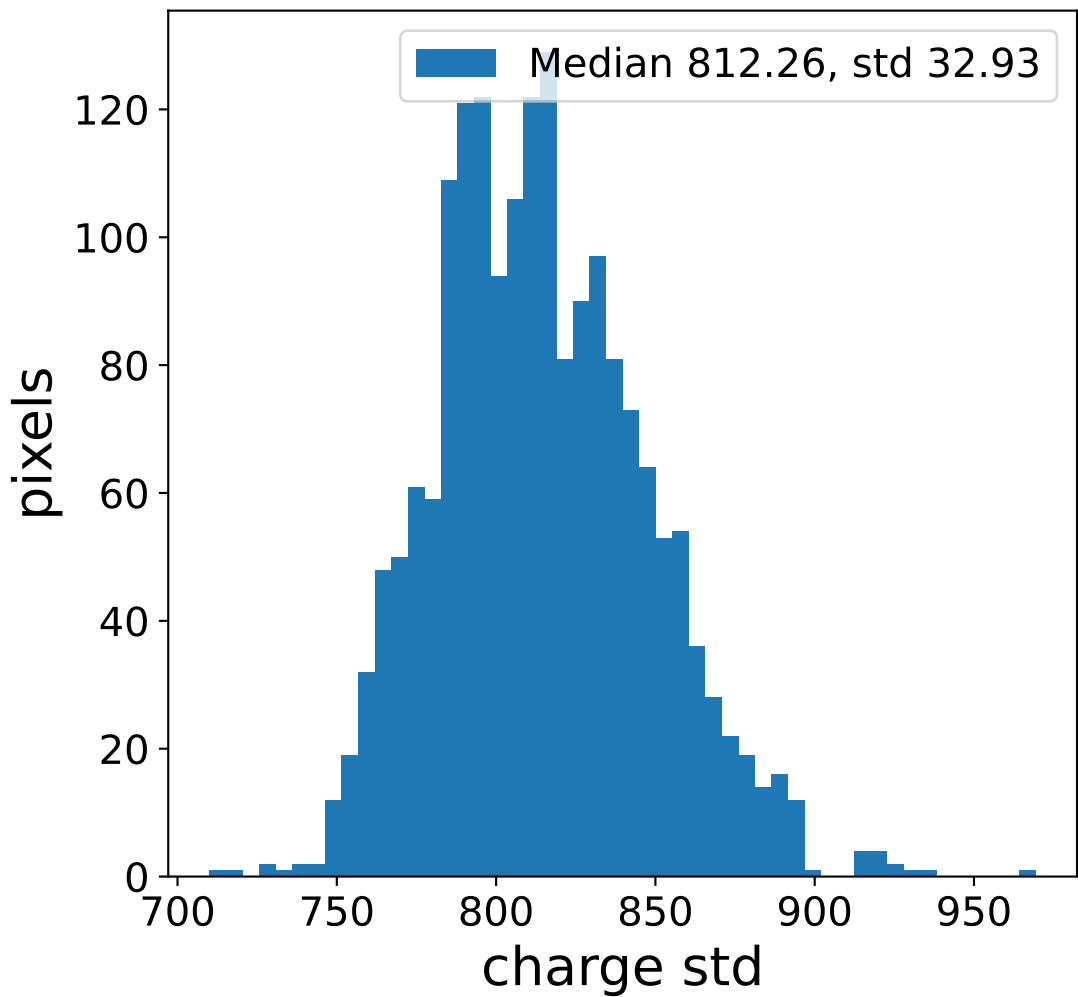

Run 20749, Cat-A calibration

Run 20749

Run 20749 channel: HG

FF sample of 10000 events

pedestal sample of 10000 events

flat-fielded gain [ADC/pe]

Run 20749 channel: LG

FF sample of 10000 events

pedestal sample of 10000 events

flat-fielded gain [ADC/pe]