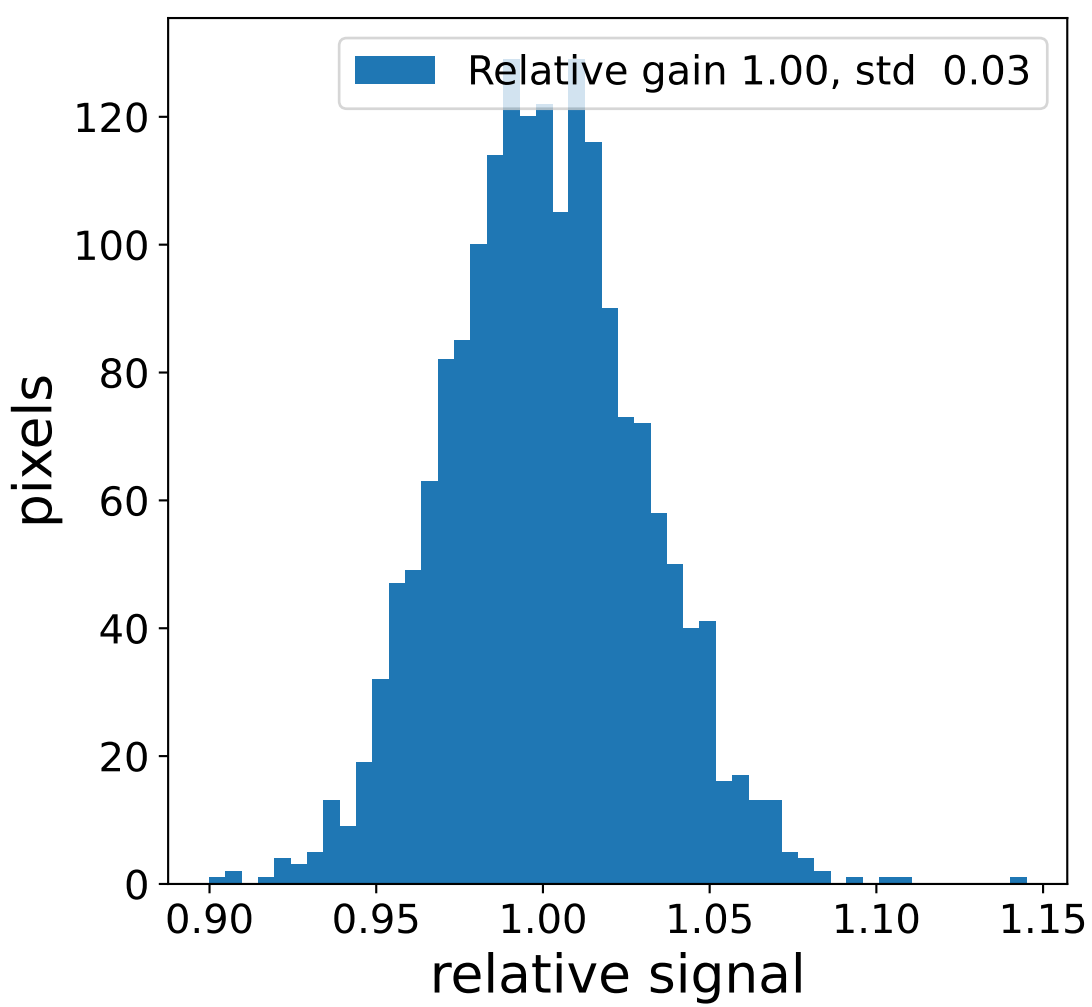

Run 20749, Cat-A calibration

Run 20749

Run 20749 channel: HG

FF sample of 10000 events

pedestal sample of 10000 events

flat-fielded gain [ADC/pe]

Run 20749 channel: LG

FF sample of 10000 events

pedestal sample of 10000 events

flat-fielded gain [ADC/pe]