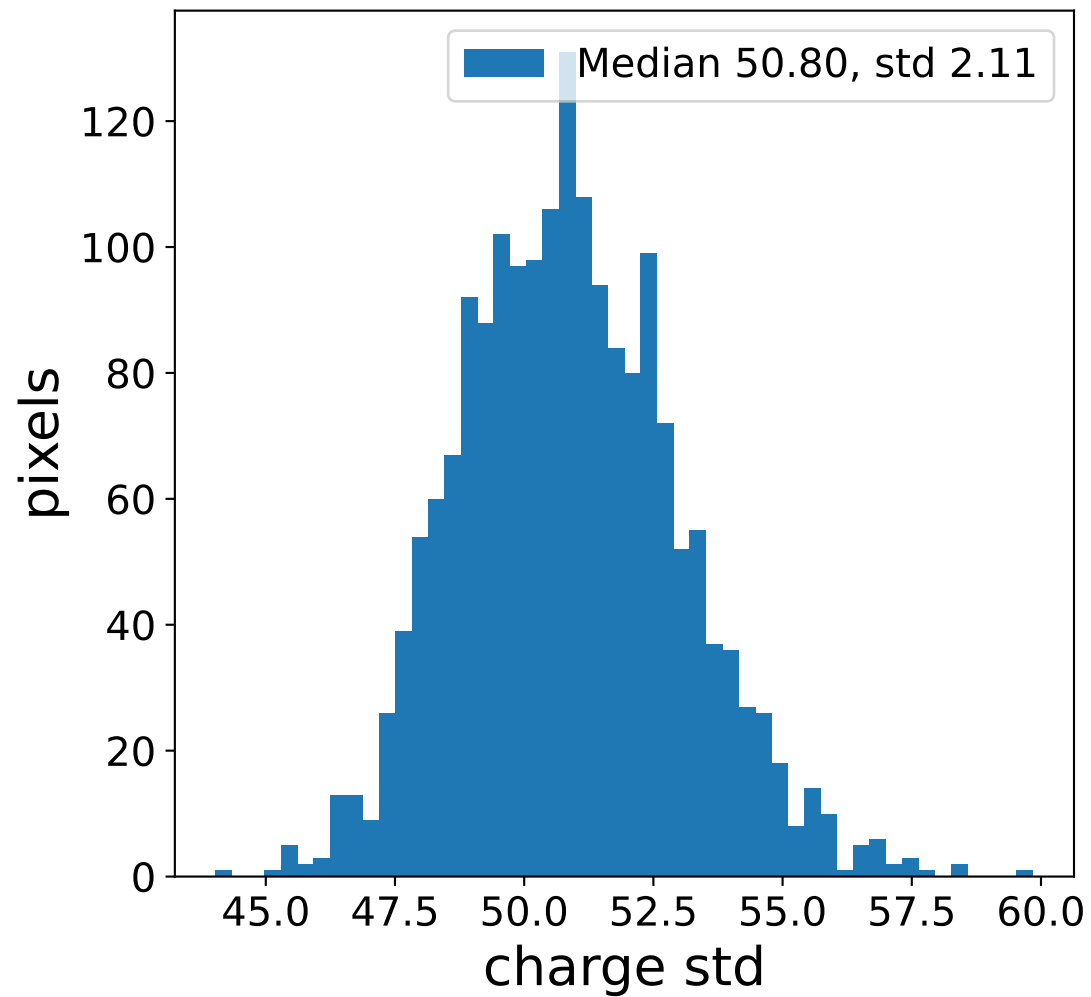

Run 20749, Cat-A calibration

Run 20749

Run 20749 channel: HG

FF sample of 10000 events

pedestal sample of 10000 events

flat-fielded gain [ADC/pe]

Run 20749 channel: LG

FF sample of 10000 events

pedestal sample of 10000 events

flat-fielded gain [ADC/pe]