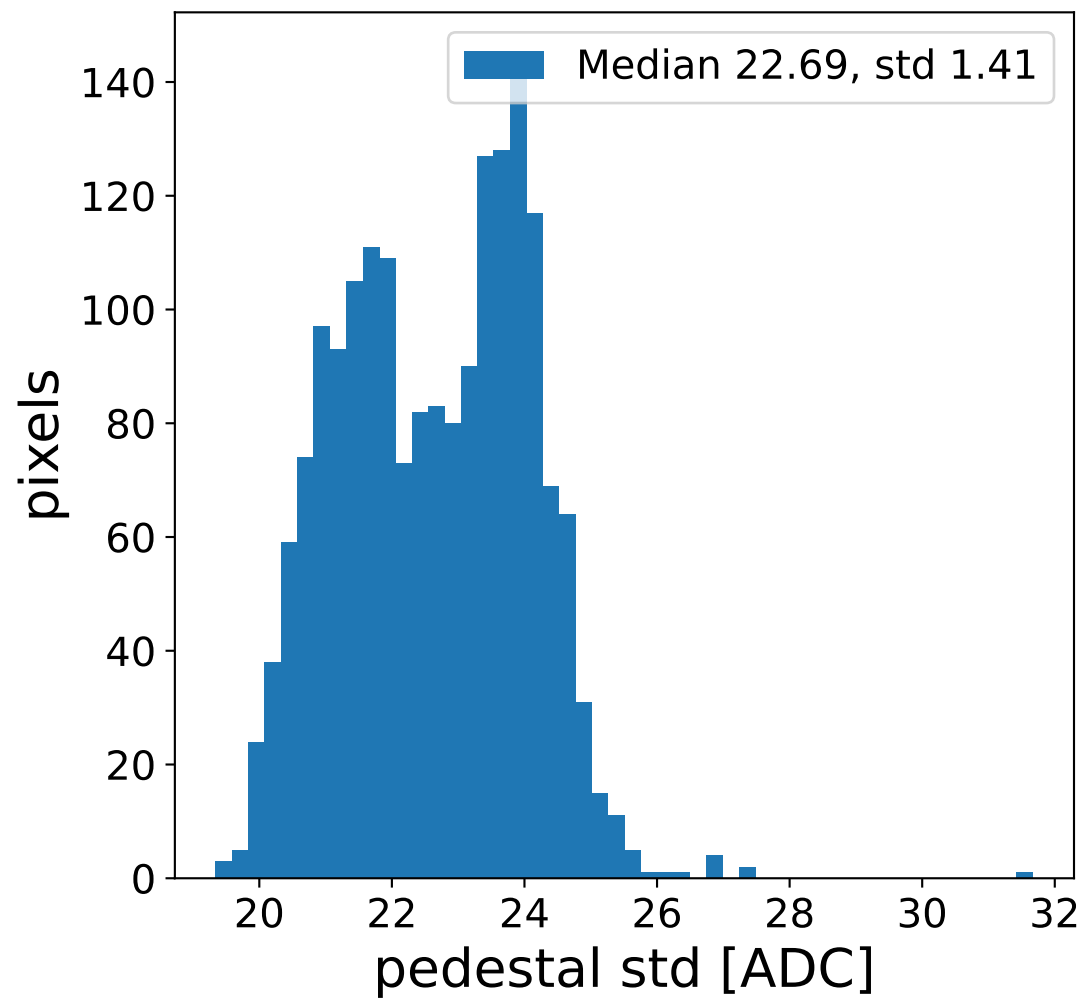

Run 20749, Cat-A calibration

Run 20749

Run 20749 channel: HG

FF sample of 10000 events

pedestal sample of 10000 events

flat-fielded gain [ADC/pe]

Run 20749 channel: LG

FF sample of 10000 events

pedestal sample of 10000 events

flat-fielded gain [ADC/pe]