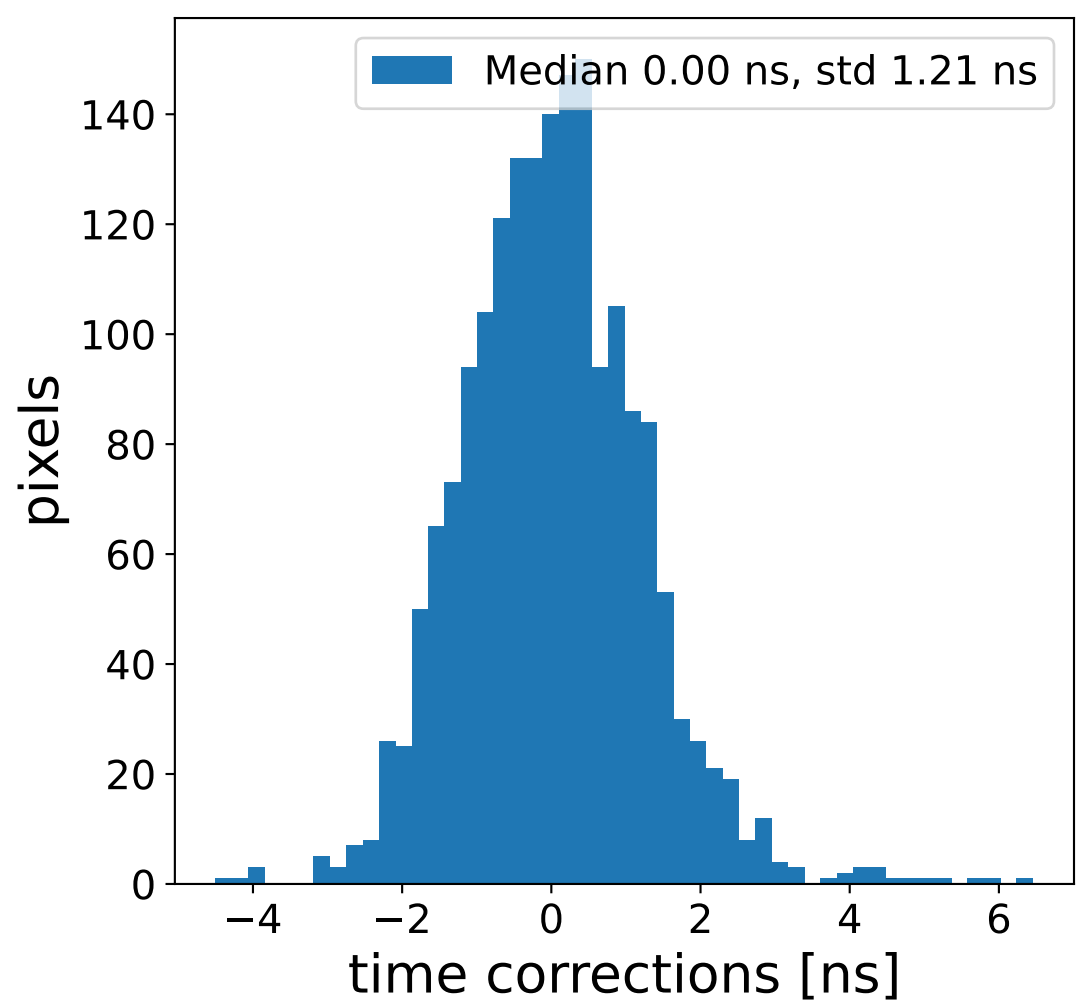

Run 20749, Cat-A calibration

Run 20749

Run 20749 channel: HG

FF sample of 10000 events

pedestal sample of 10000 events

flat-fielded gain [ADC/pe]

Run 20749 channel: LG

FF sample of 10000 events

pedestal sample of 10000 events

flat-fielded gain [ADC/pe]