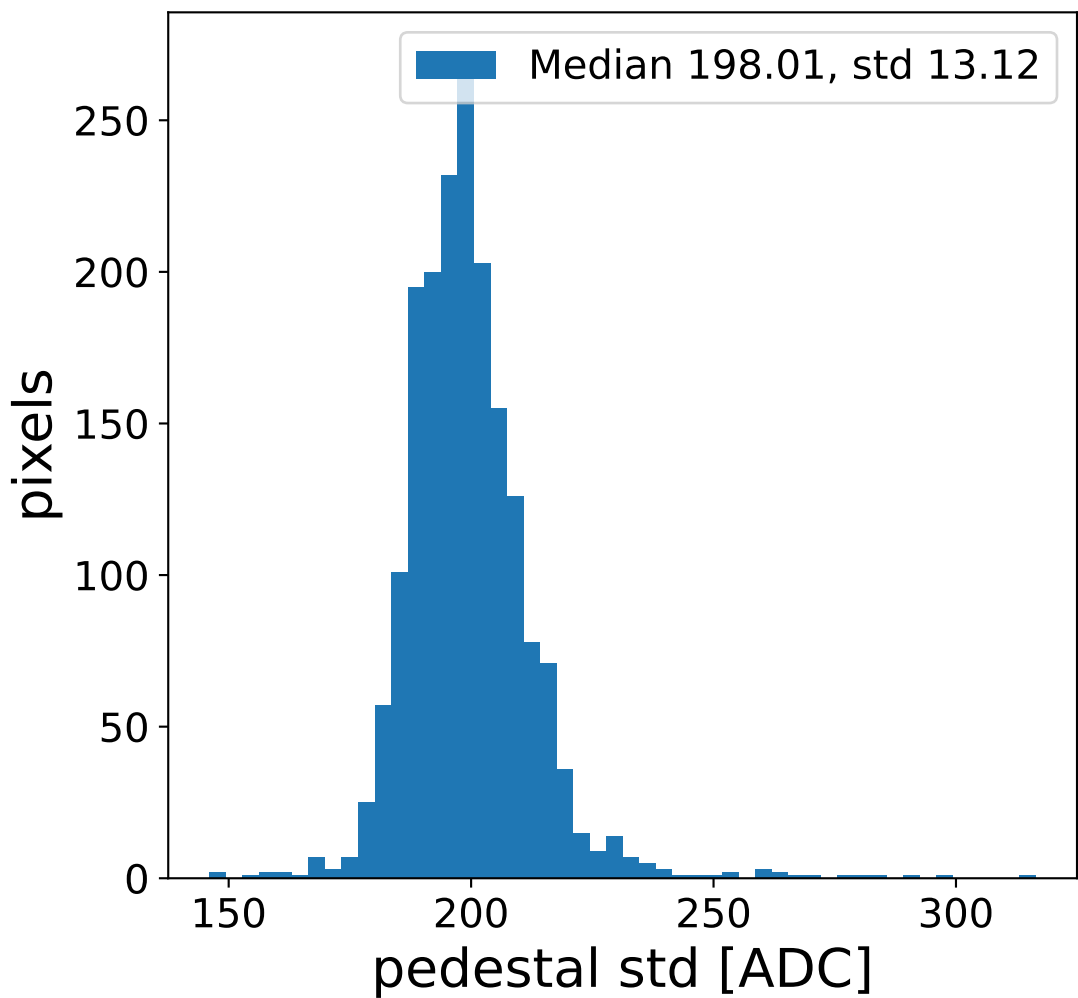

Run 20749, Cat-A calibration

Run 20749

Run 20749 channel: HG

FF sample of 10000 events

pedestal sample of 10000 events

flat-fielded gain [ADC/pe]

Run 20749 channel: LG

FF sample of 10000 events

pedestal sample of 10000 events

flat-fielded gain [ADC/pe]