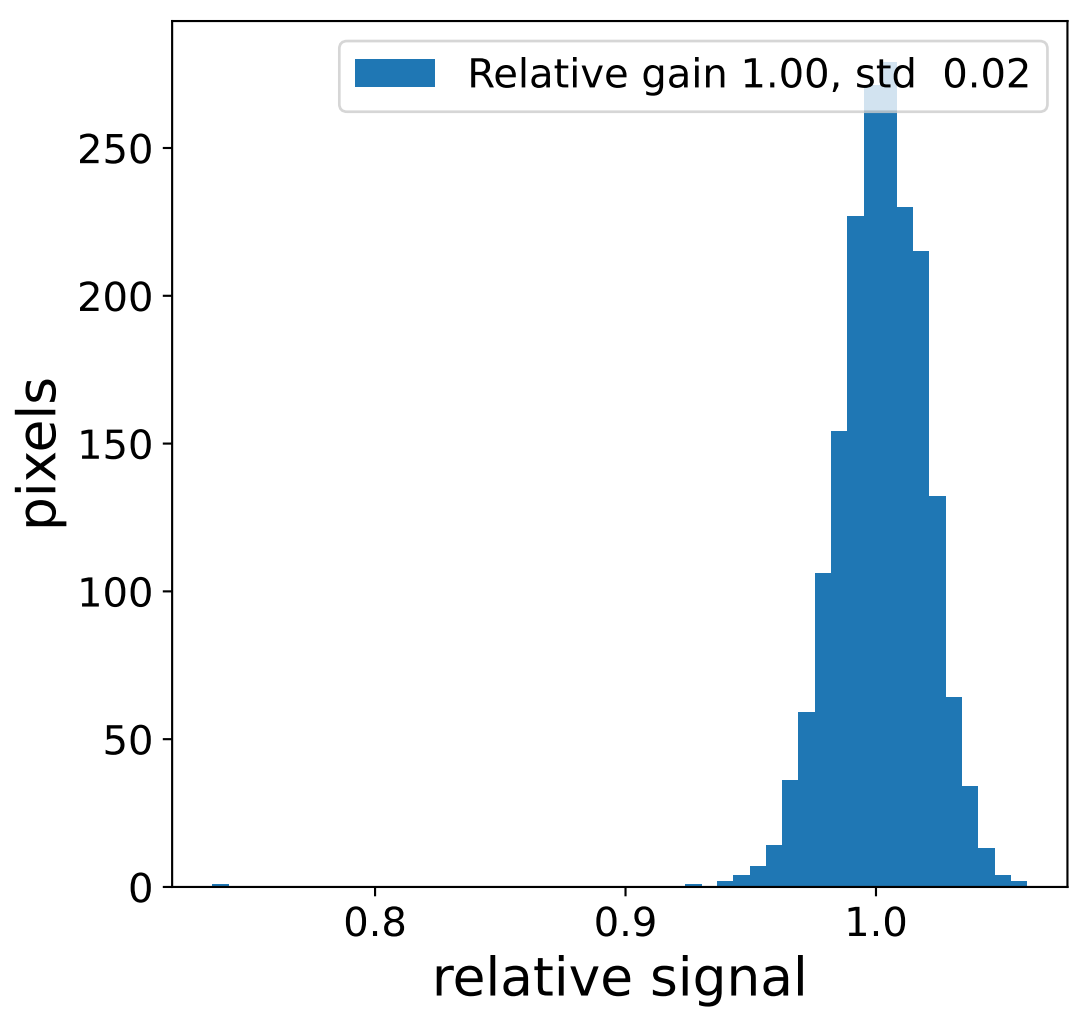

Run 15548, Cat-A calibration

Run 15548

Run 15548 channel: HG

FF sample of 10000 events

pedestal sample of 10000 events

flat-fielded gain [ADC/pe]

Run 15548 channel: LG

FF sample of 10000 events

pedestal sample of 10000 events

flat-fielded gain [ADC/pe]