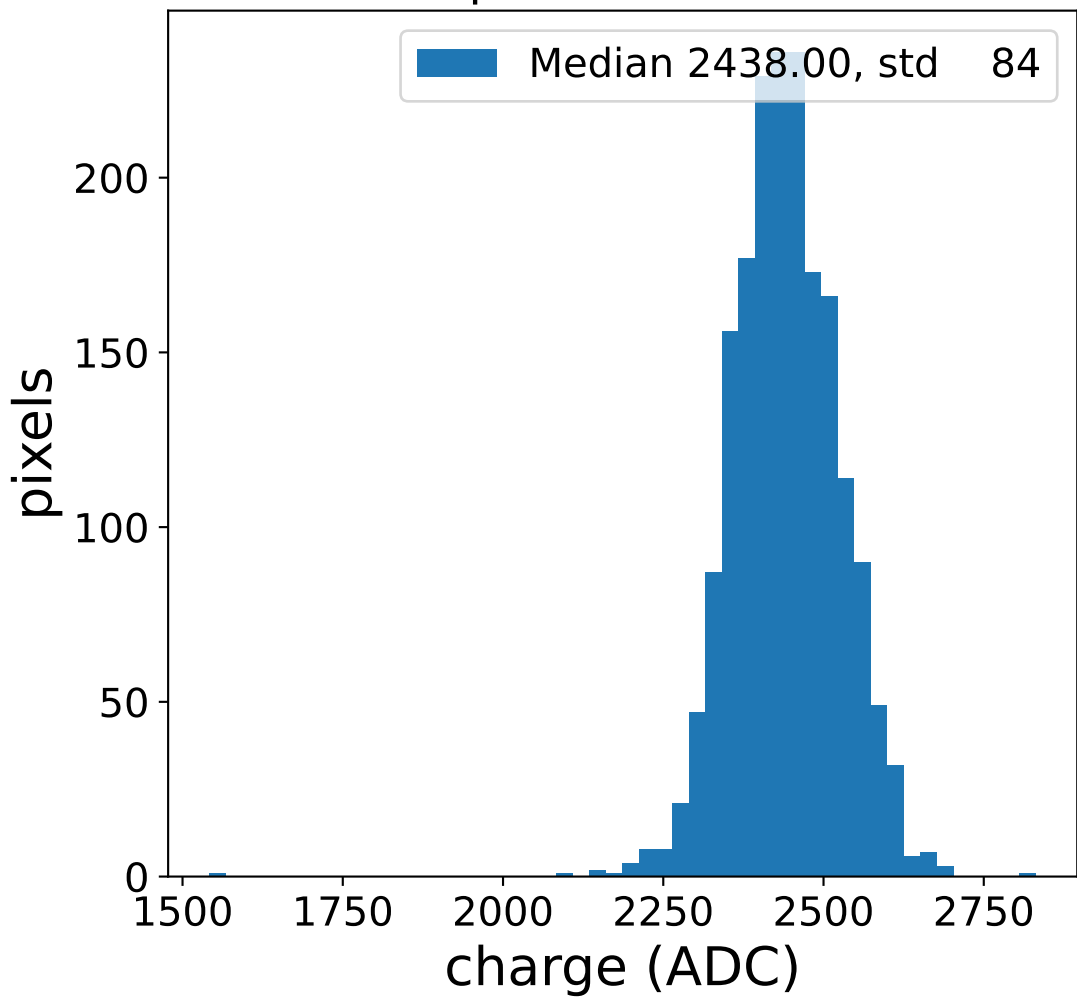

Run 15548, Cat-A calibration

Run 15548

Run 15548 channel: HG

FF sample of 10000 events

pedestal sample of 10000 events

flat-fielded gain [ADC/pe]

Run 15548 channel: LG

FF sample of 10000 events

pedestal sample of 10000 events

flat-fielded gain [ADC/pe]