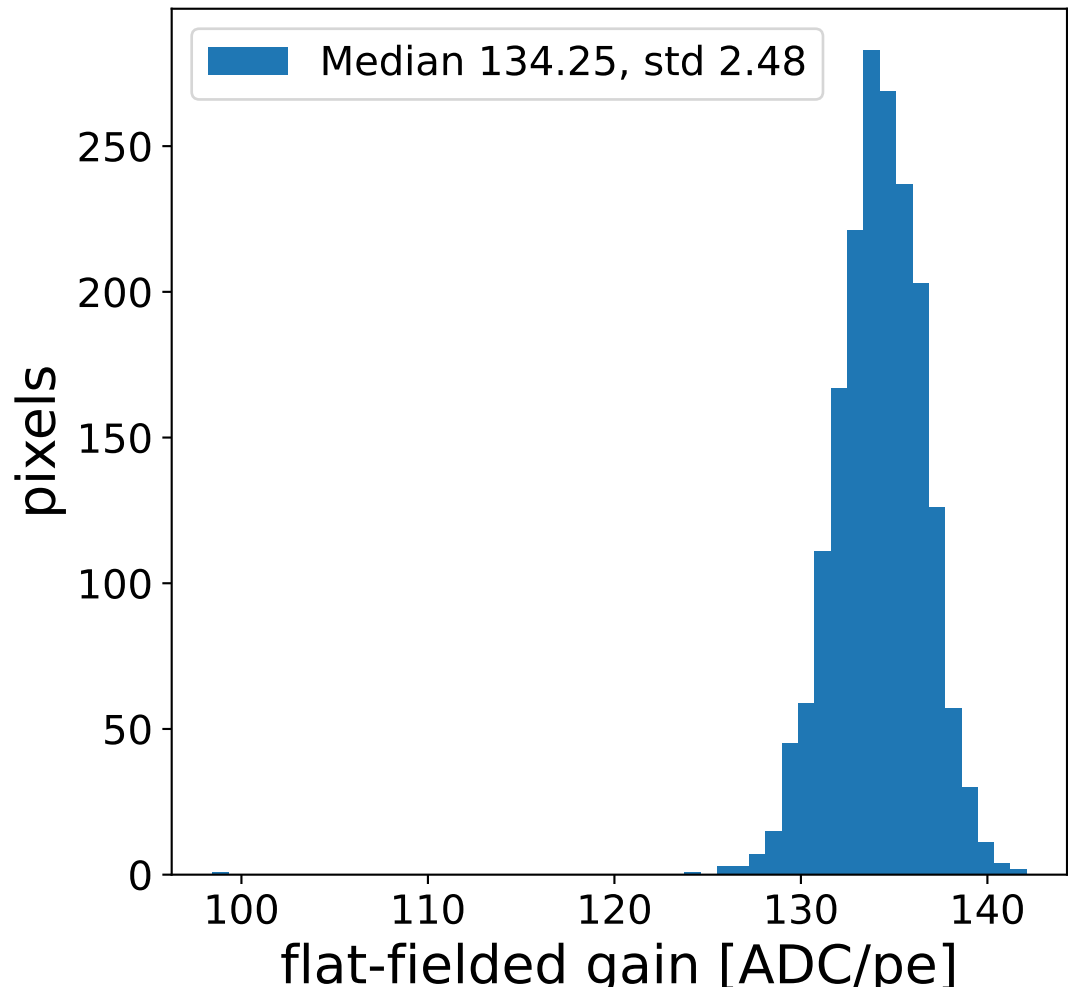

Run 15548, Cat-A calibration

Run 15548

Run 15548 channel: HG

FF sample of 10000 events

pedestal sample of 10000 events

flat-fielded gain [ADC/pe]

Run 15548 channel: LG

FF sample of 10000 events

pedestal sample of 10000 events

flat-fielded gain [ADC/pe]