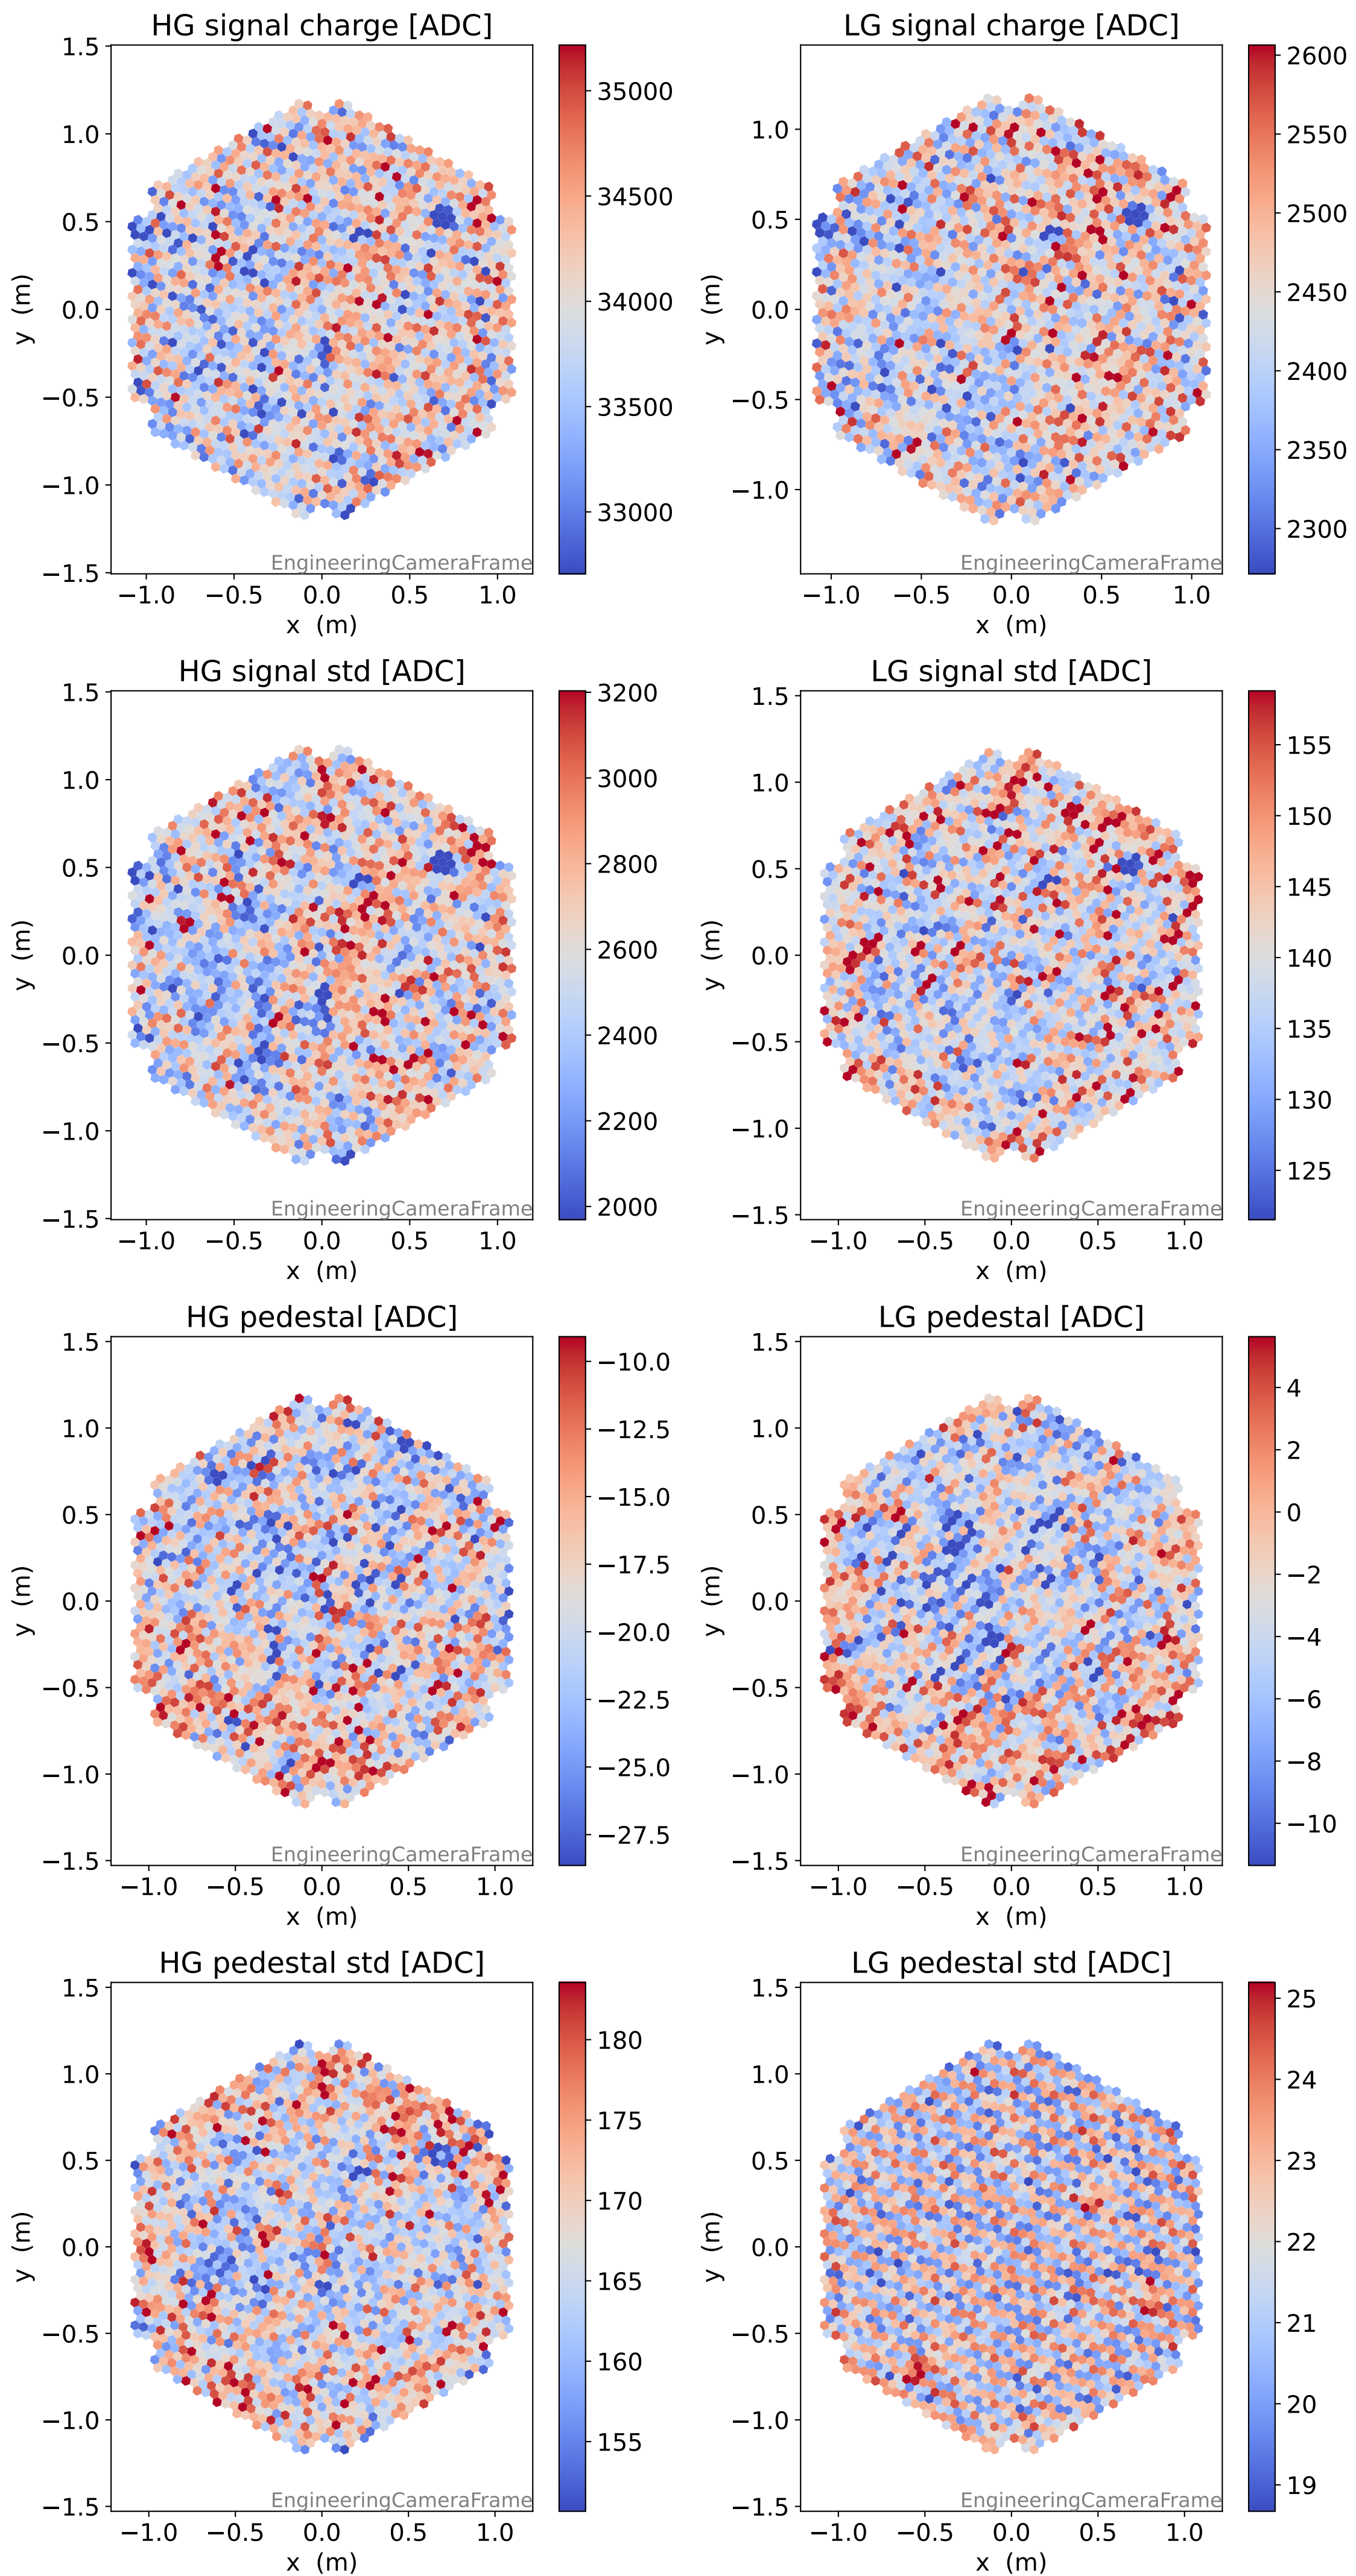

Run 15548, Cat-A calibration

Run 15548

Run 15548 channel: HG

FF sample of 10000 events

pedestal sample of 10000 events

flat-fielded gain [ADC/pe]

Run 15548 channel: LG

FF sample of 10000 events

pedestal sample of 10000 events

flat-fielded gain [ADC/pe]