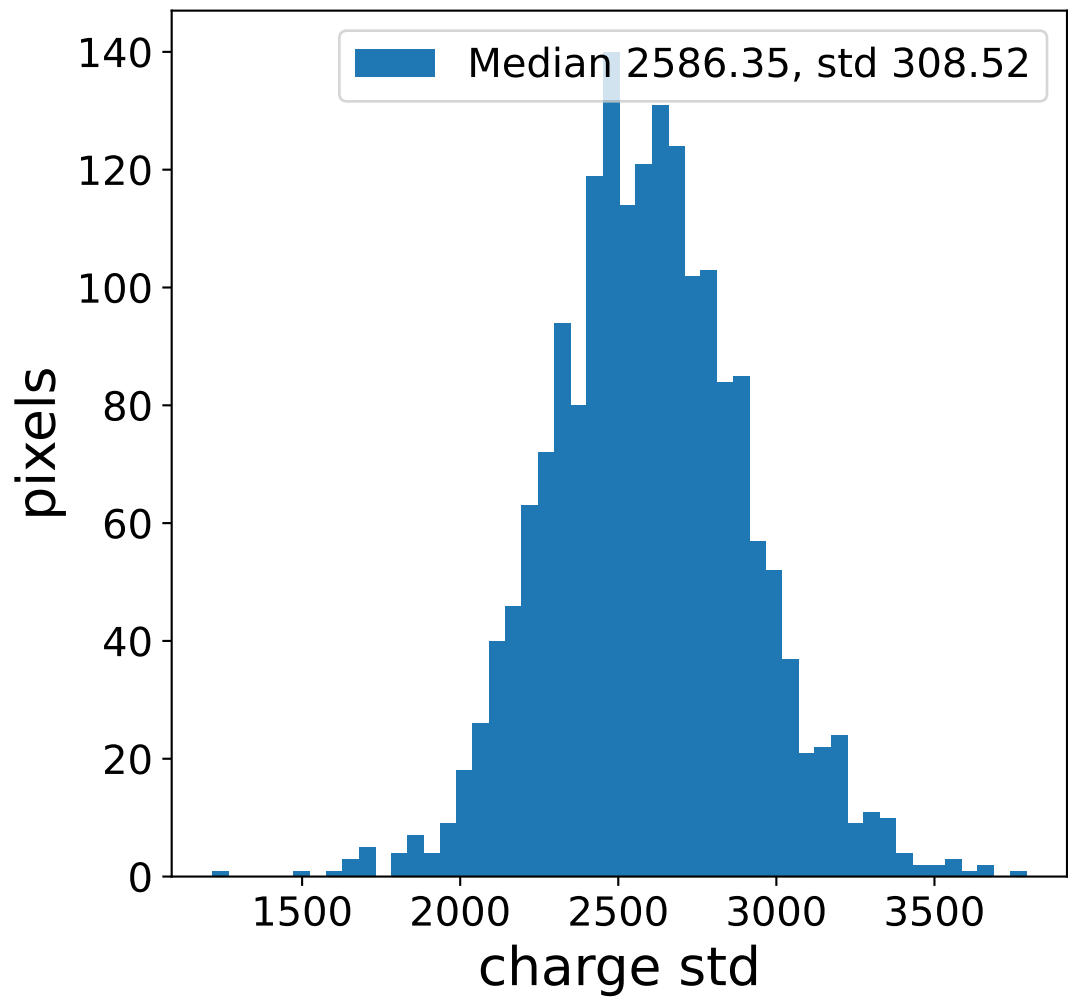

Run 15548, Cat-A calibration

Run 15548

Run 15548 channel: HG

FF sample of 10000 events

pedestal sample of 10000 events

flat-fielded gain [ADC/pe]

Run 15548 channel: LG

FF sample of 10000 events

pedestal sample of 10000 events

flat-fielded gain [ADC/pe]