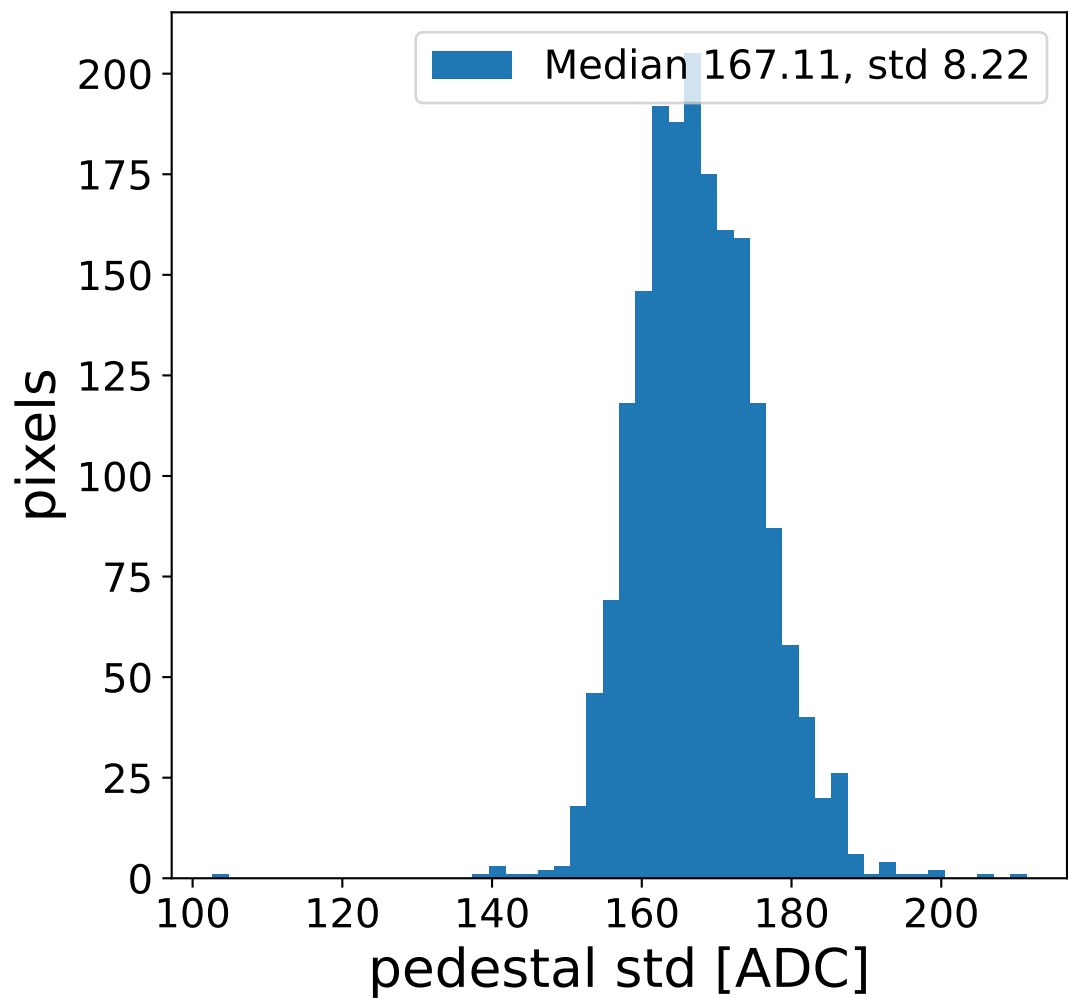

Run 15548, Cat-A calibration

Run 15548

Run 15548 channel: HG

FF sample of 10000 events

pedestal sample of 10000 events

flat-fielded gain [ADC/pe]

Run 15548 channel: LG

FF sample of 10000 events

pedestal sample of 10000 events

flat-fielded gain [ADC/pe]