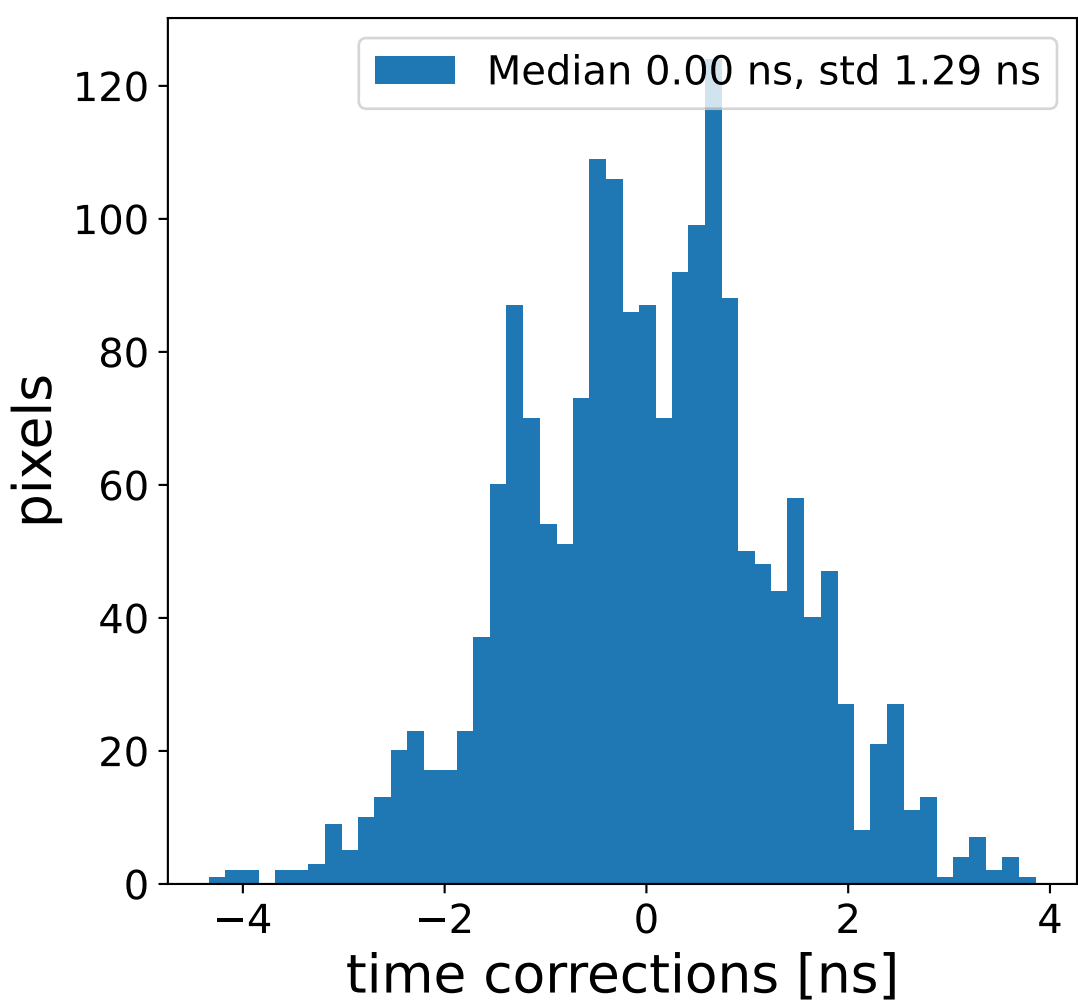

Run 15548, Cat-A calibration

Run 15548

Run 15548 channel: HG

FF sample of 10000 events

pedestal sample of 10000 events

flat-fielded gain [ADC/pe]

Run 15548 channel: LG

FF sample of 10000 events

pedestal sample of 10000 events

flat-fielded gain [ADC/pe]