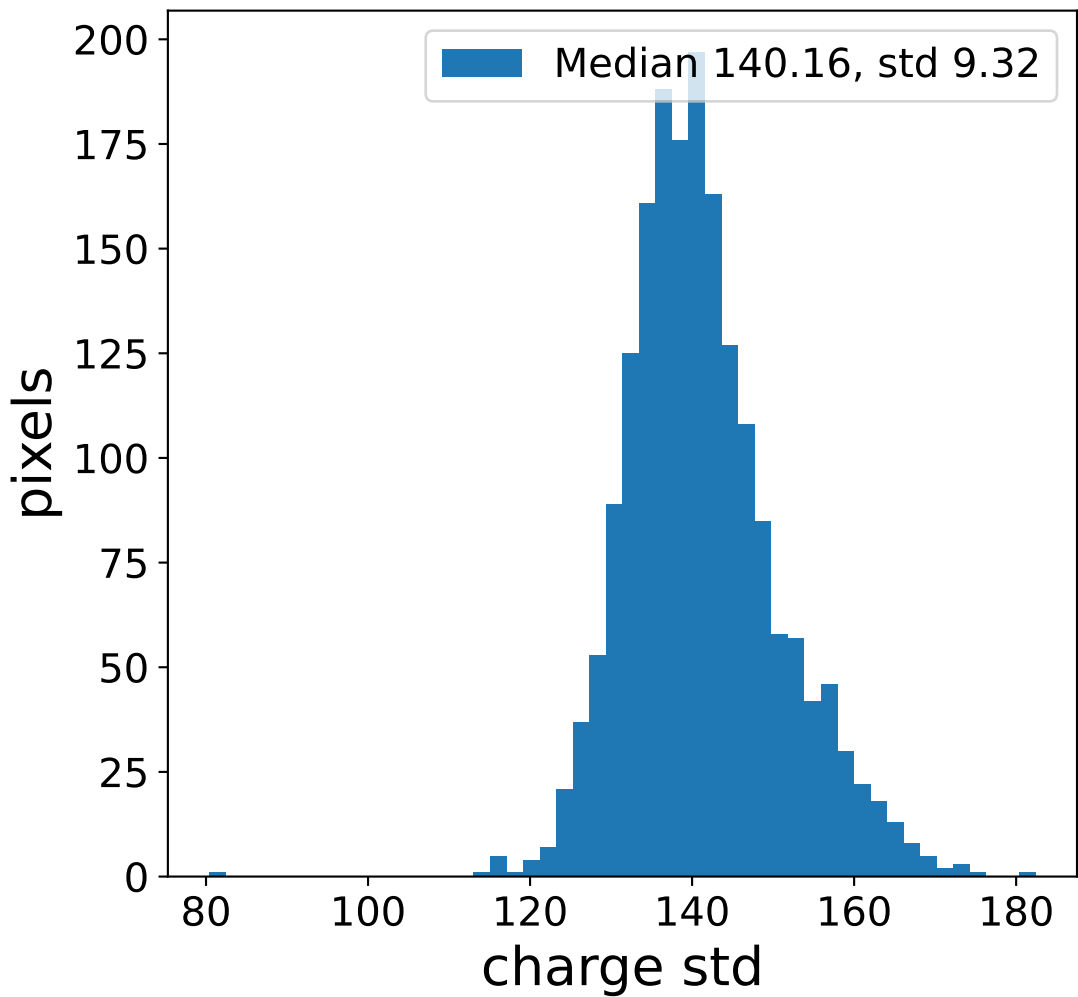

Run 15548, Cat-A calibration

Run 15548

Run 15548 channel: HG

FF sample of 10000 events

pedestal sample of 10000 events

flat-fielded gain [ADC/pe]

Run 15548 channel: LG

FF sample of 10000 events

pedestal sample of 10000 events

flat-fielded gain [ADC/pe]