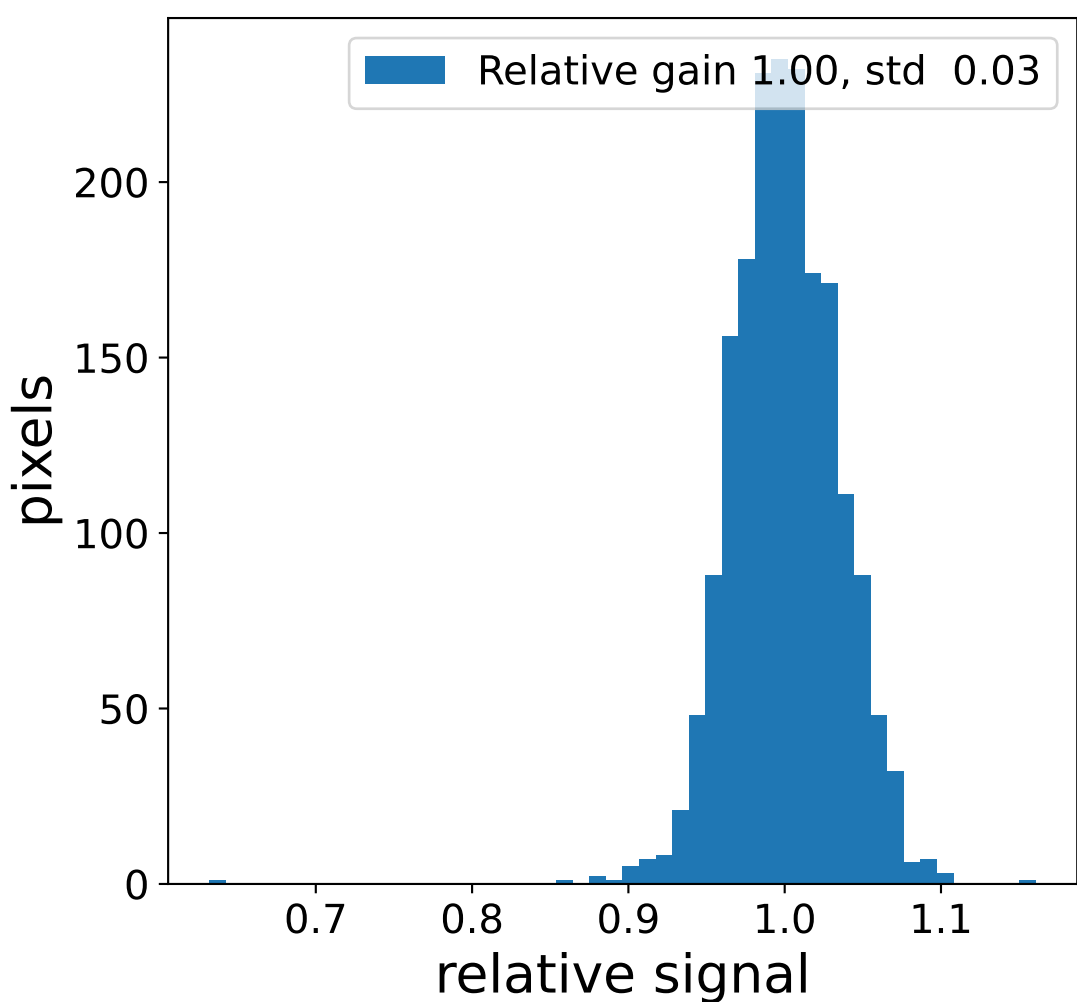

Run 15548, Cat-A calibration

Run 15548

Run 15548 channel: HG

FF sample of 10000 events

pedestal sample of 10000 events

flat-fielded gain [ADC/pe]

Run 15548 channel: LG

FF sample of 10000 events

pedestal sample of 10000 events

flat-fielded gain [ADC/pe]