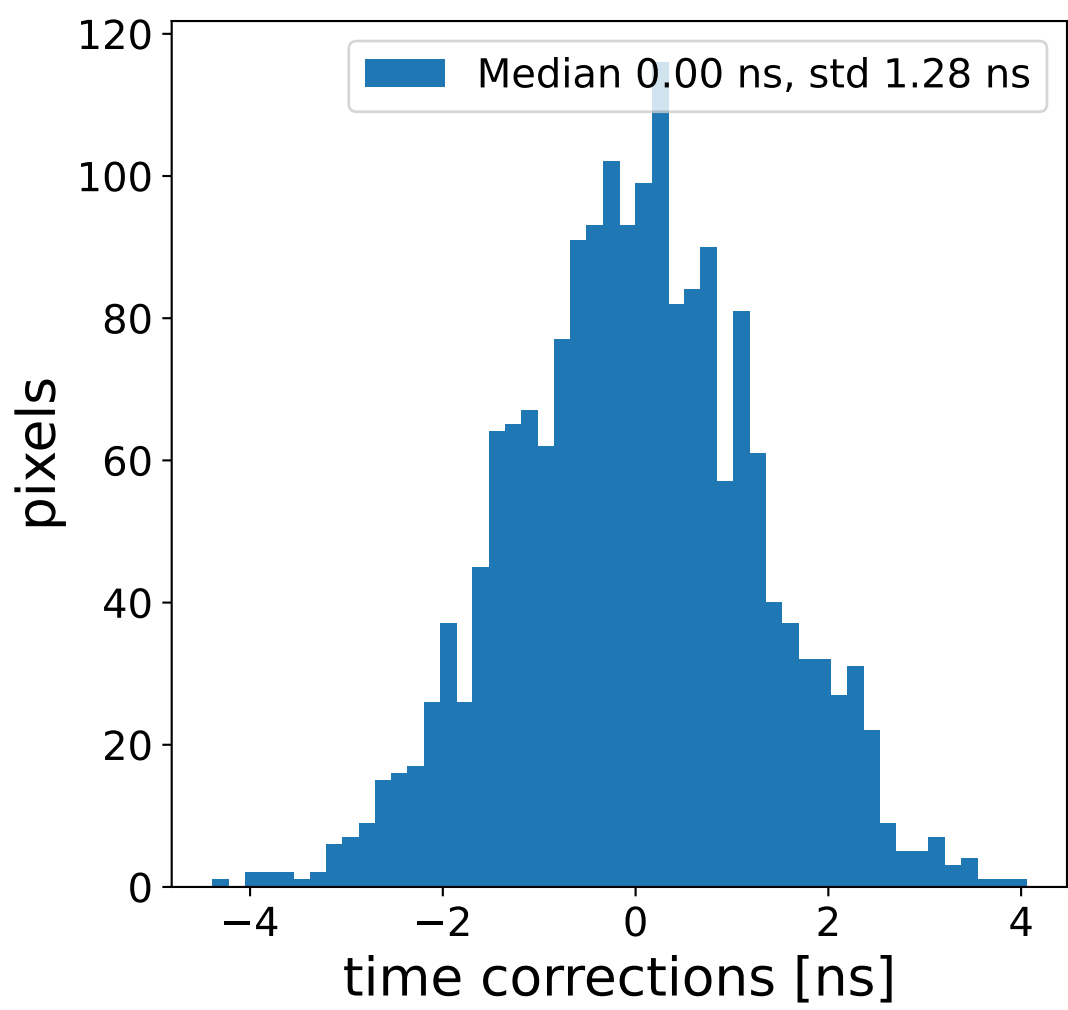

Run 15548, Cat-A calibration

Run 15548

Run 15548 channel: HG

FF sample of 10000 events

pedestal sample of 10000 events

flat-fielded gain [ADC/pe]

Run 15548 channel: LG

FF sample of 10000 events

pedestal sample of 10000 events

flat-fielded gain [ADC/pe]