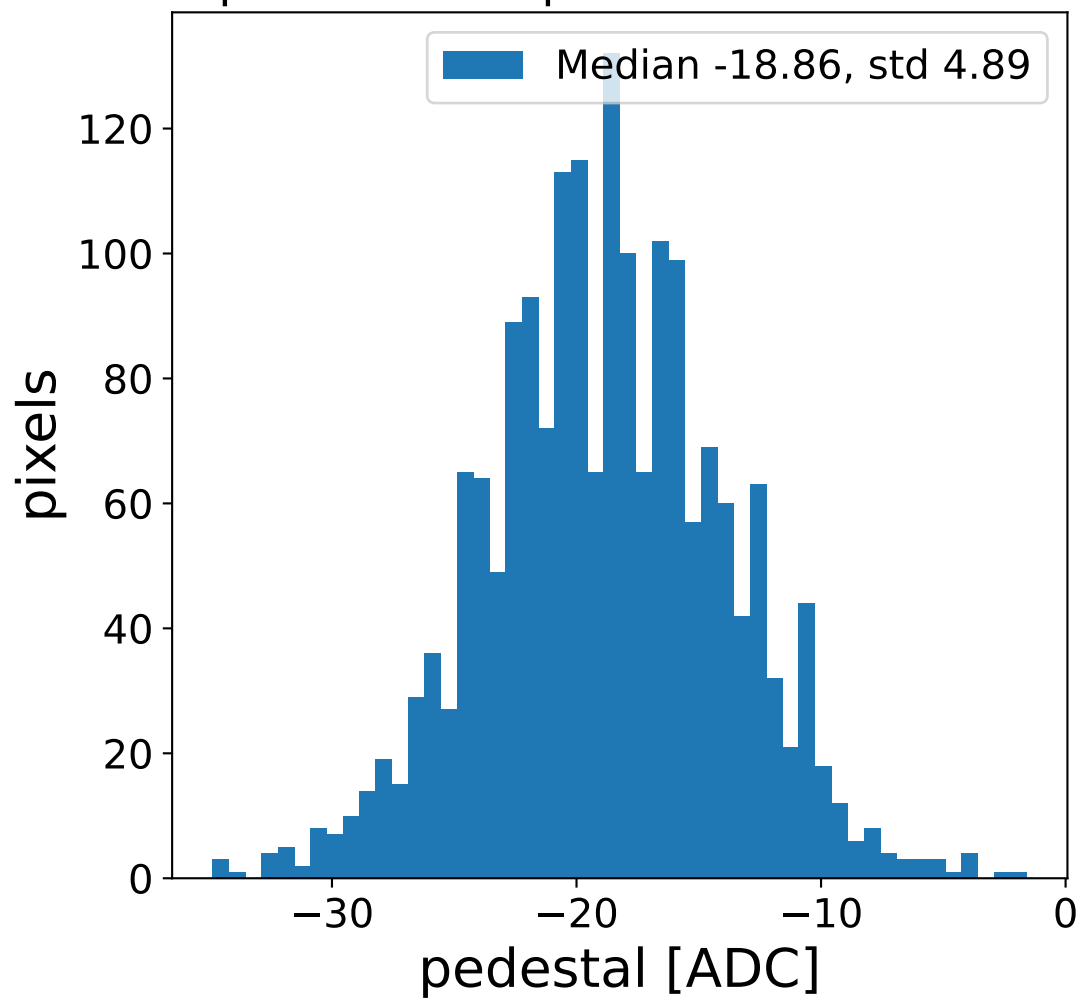

Run 15548, Cat-A calibration

Run 15548

Run 15548 channel: HG

FF sample of 10000 events

pedestal sample of 10000 events

flat-fielded gain [ADC/pe]

Run 15548 channel: LG

FF sample of 10000 events

pedestal sample of 10000 events

flat-fielded gain [ADC/pe]