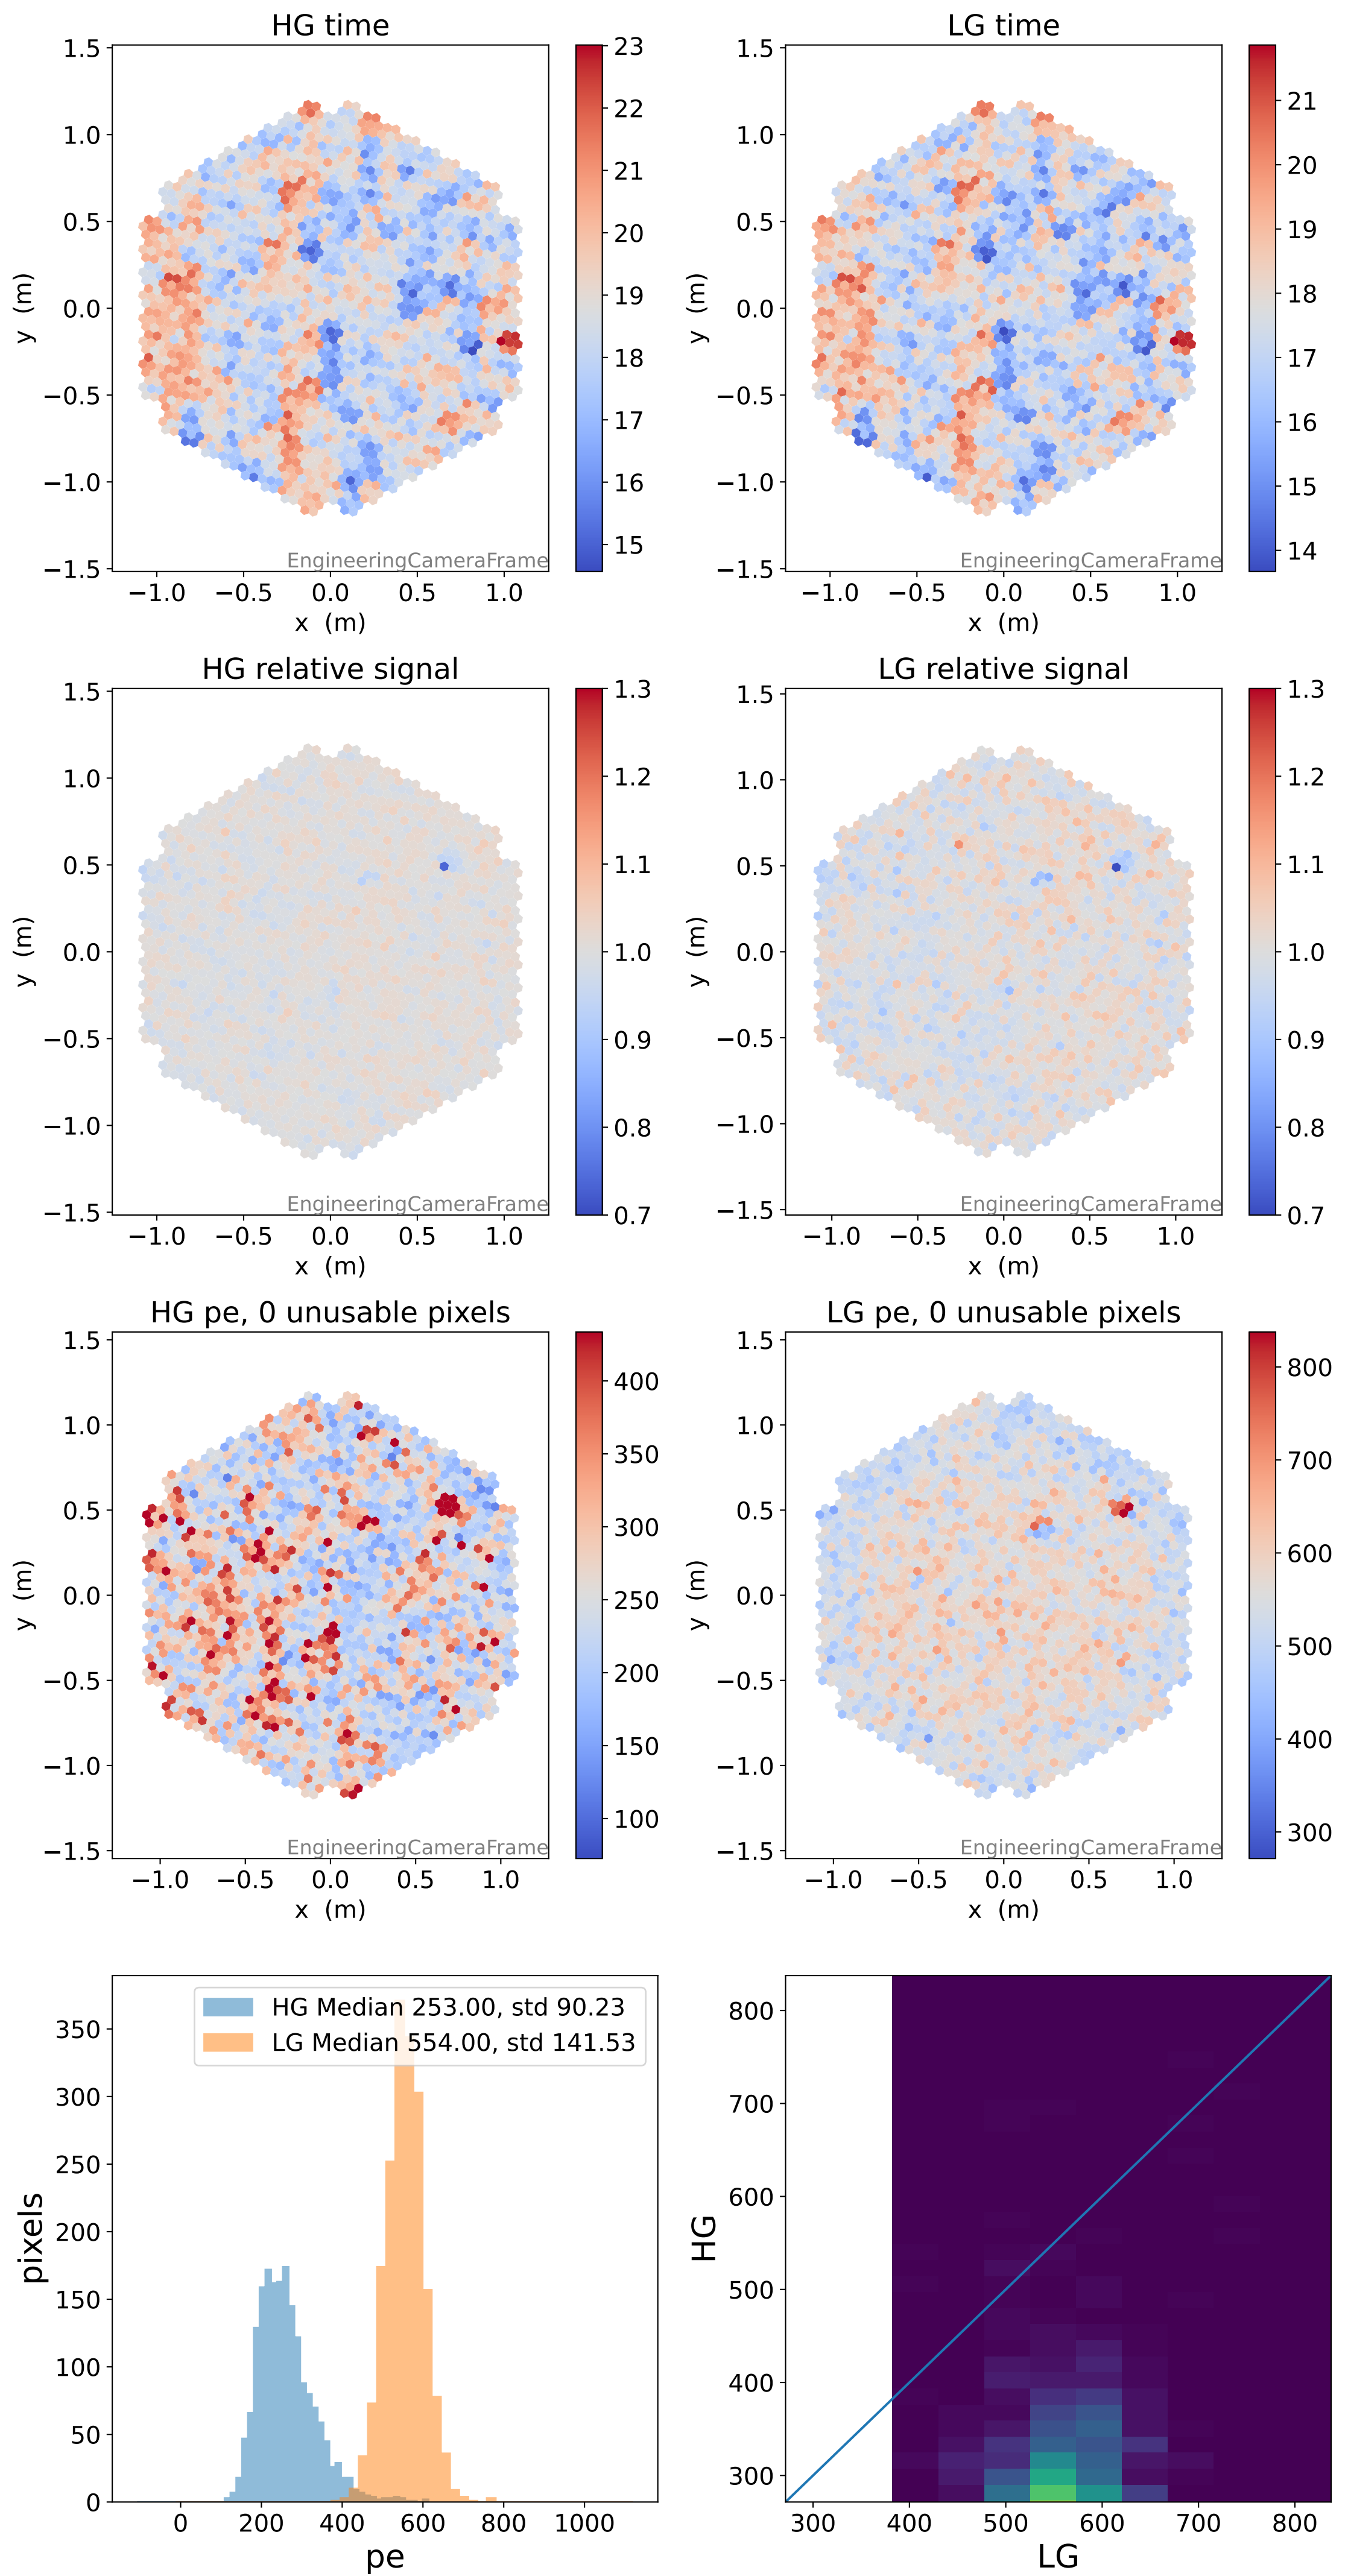

Run 15548, Cat-A calibration

Run 15548

Run 15548 channel: HG

FF sample of 10000 events

pedestal sample of 10000 events

flat-fielded gain [ADC/pe]

Run 15548 channel: LG

FF sample of 10000 events

pedestal sample of 10000 events

flat-fielded gain [ADC/pe]