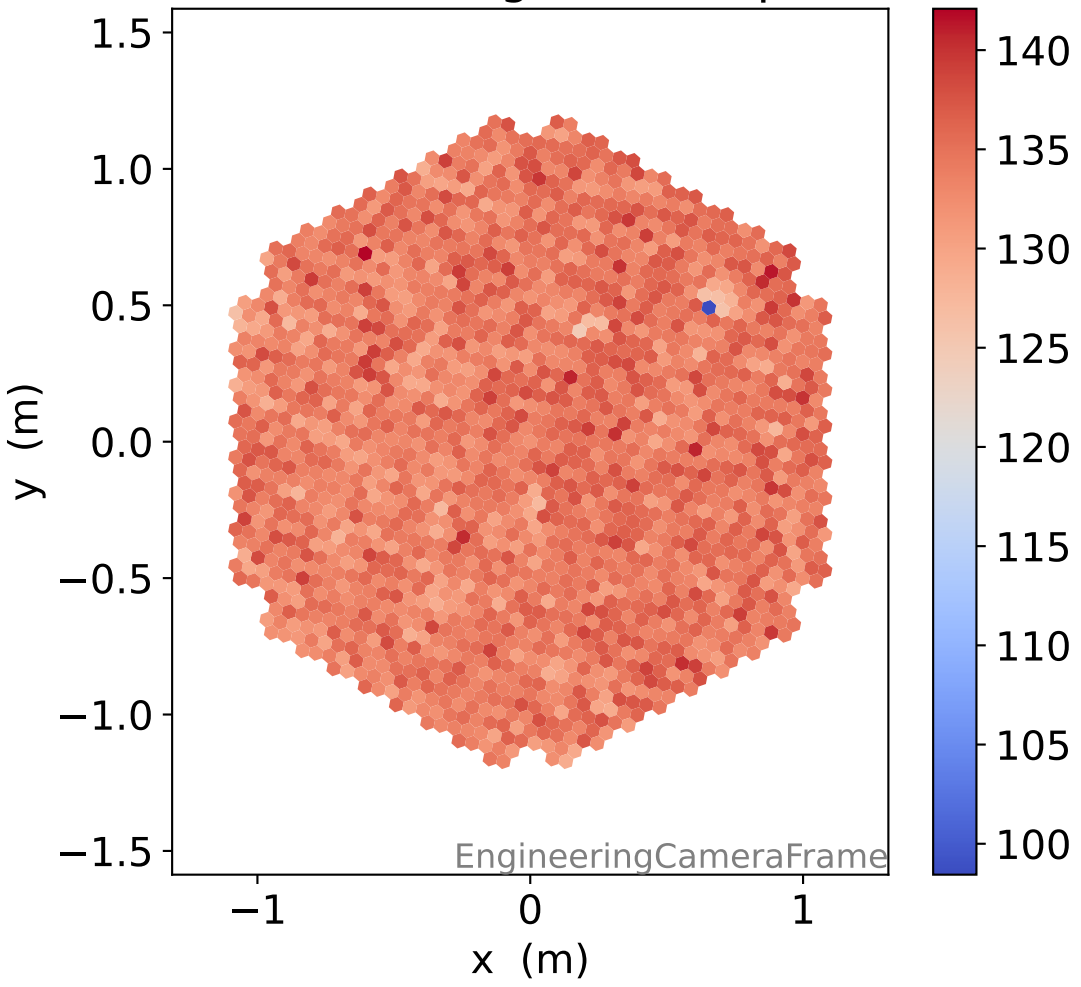

Run 15548, Cat-A calibration

Run 15548

Run 15548 channel: HG

FF sample of 10000 events

pedestal sample of 10000 events

flat-fielded gain [ADC/pe]

Run 15548 channel: LG

FF sample of 10000 events

pedestal sample of 10000 events

flat-fielded gain [ADC/pe]