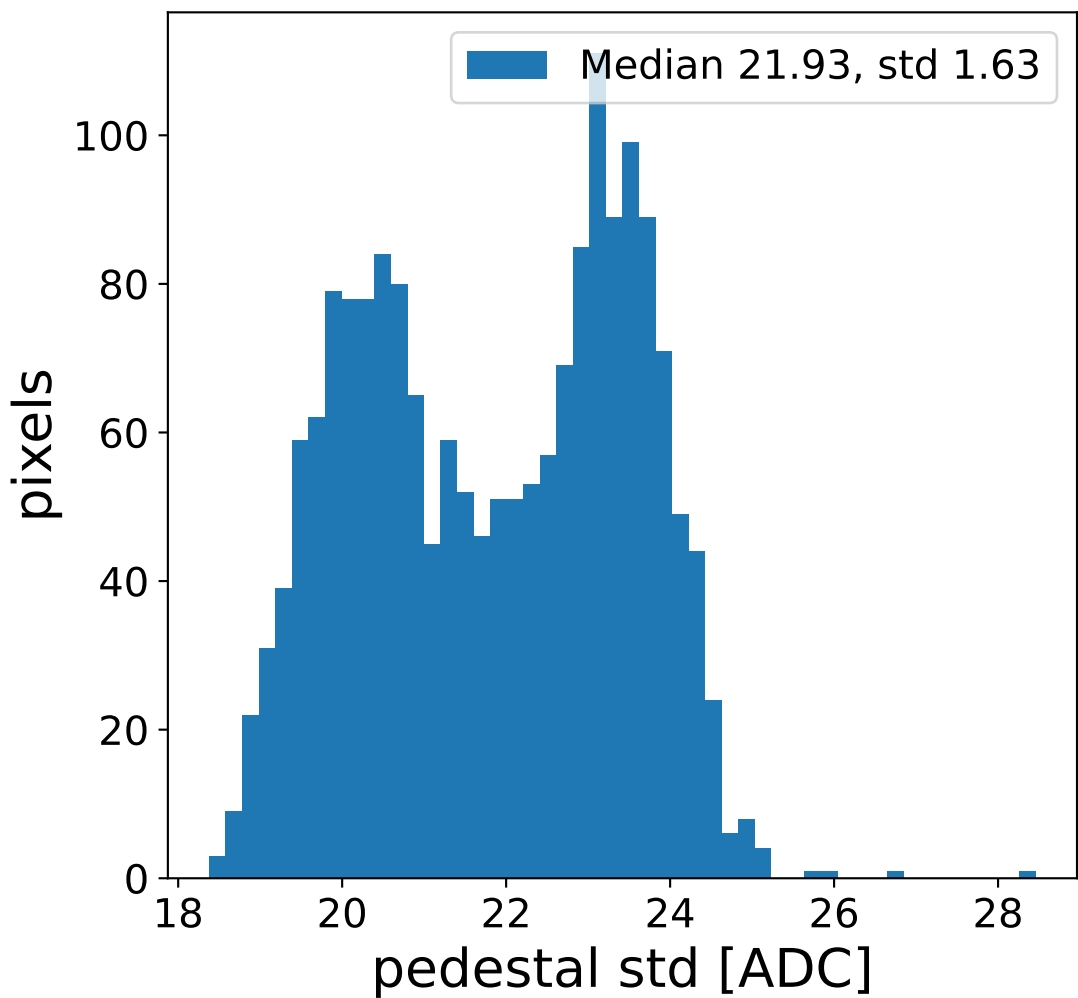

Run 15548, Cat-A calibration

Run 15548

Run 15548 channel: HG

FF sample of 10000 events

pedestal sample of 10000 events

flat-fielded gain [ADC/pe]

Run 15548 channel: LG

FF sample of 10000 events

pedestal sample of 10000 events

flat-fielded gain [ADC/pe]