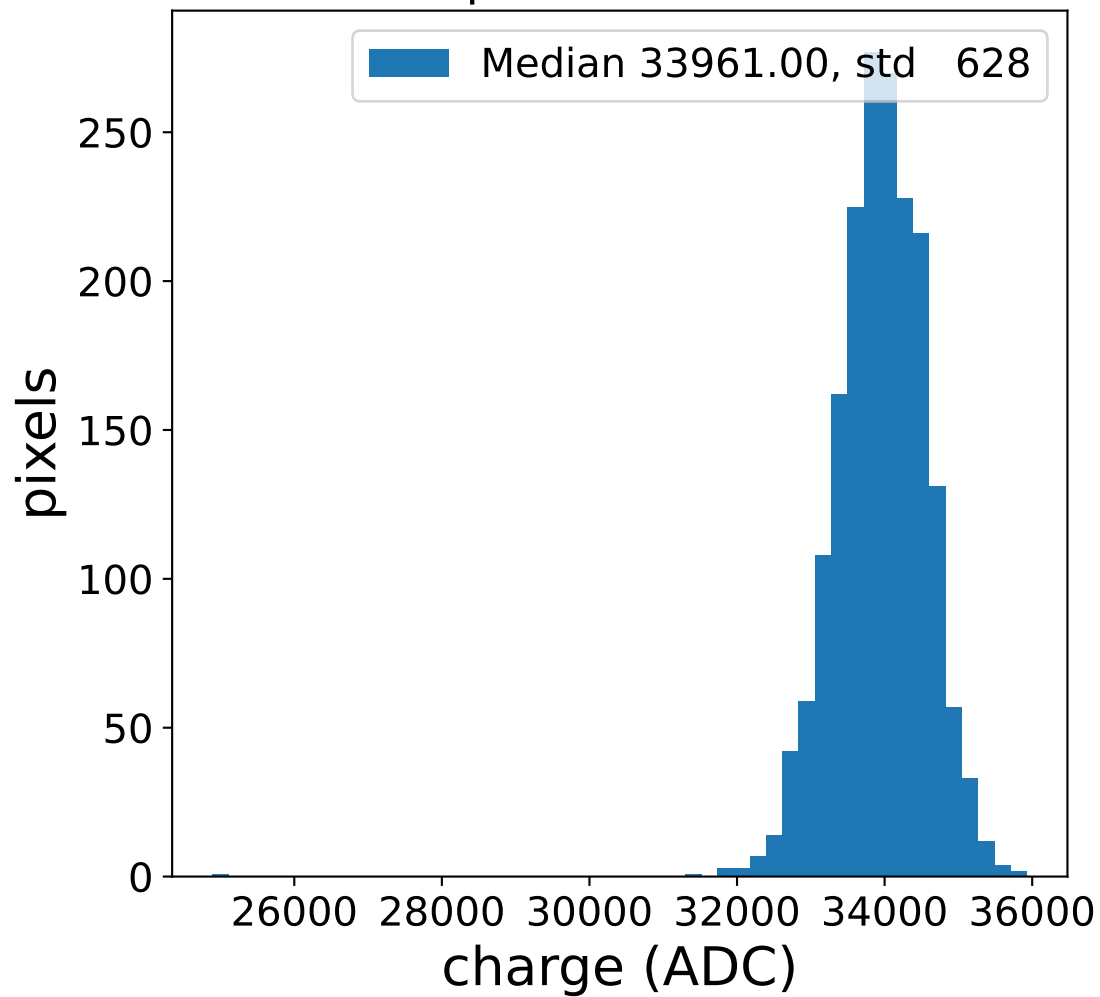

Run 15548, Cat-A calibration

Run 15548

Run 15548 channel: HG

FF sample of 10000 events

pedestal sample of 10000 events

flat-fielded gain [ADC/pe]

Run 15548 channel: LG

FF sample of 10000 events

pedestal sample of 10000 events

flat-fielded gain [ADC/pe]