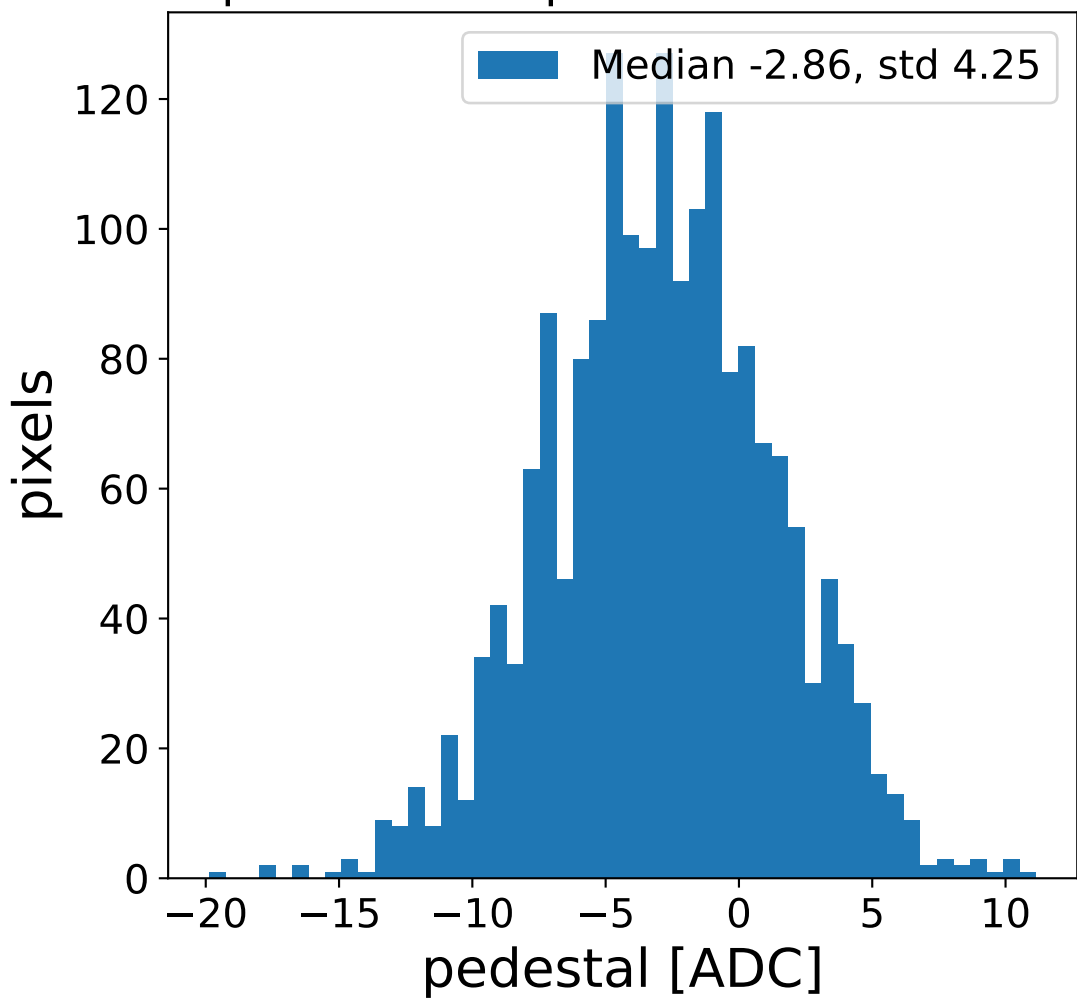

Run 15548, Cat-A calibration

Run 15548

Run 15548 channel: HG

FF sample of 10000 events

pedestal sample of 10000 events

flat-fielded gain [ADC/pe]

Run 15548 channel: LG

FF sample of 10000 events

pedestal sample of 10000 events

flat-fielded gain [ADC/pe]