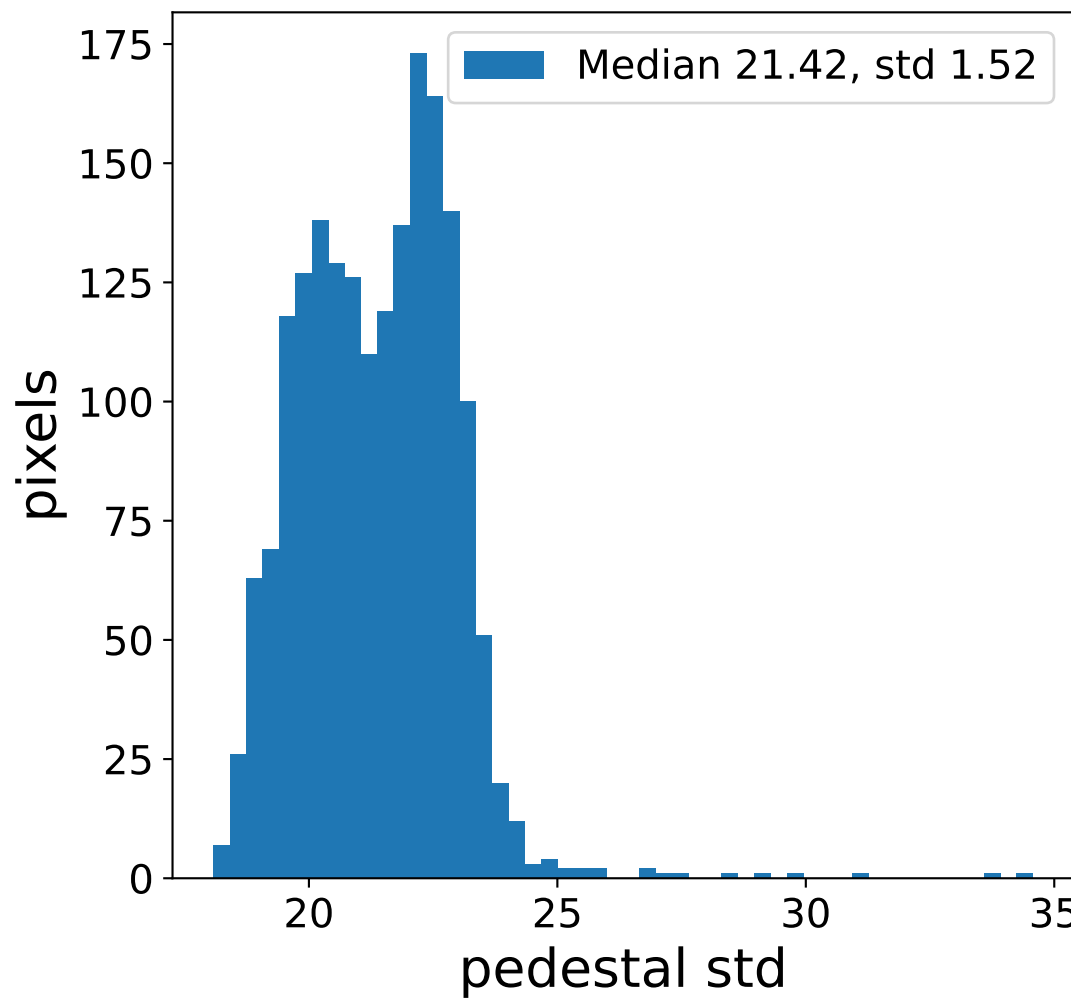

Run 15288

Run 15288

Run 15288 channel: HG

FF sample of 10000 events

pedestal sample of 10000 events

flat-fielded gain [ADC/pe]

Run 15288 channel: LG

FF sample of 10000 events

pedestal sample of 10000 events

flat-fielded gain [ADC/pe]