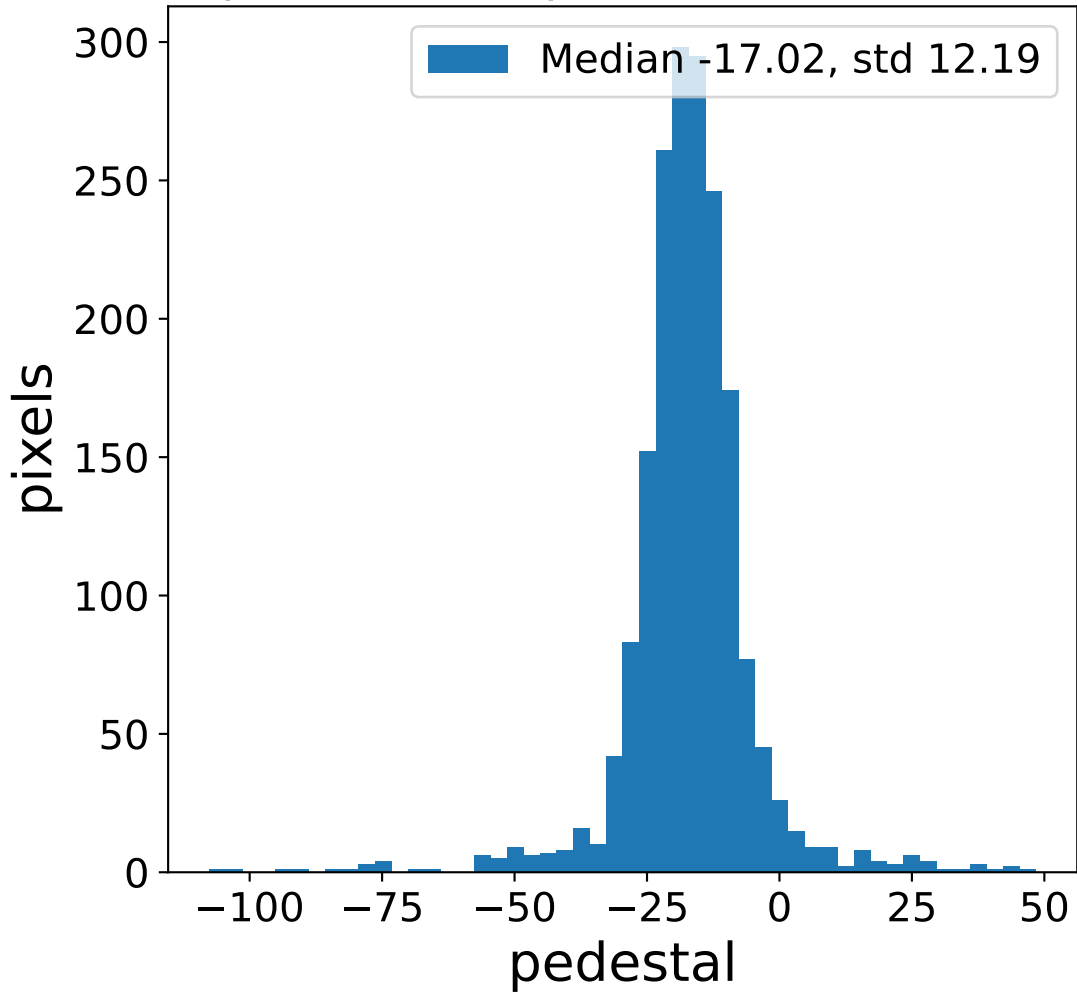

Run 15288

Run 15288

Run 15288 channel: HG

FF sample of 10000 events

pedestal sample of 10000 events

flat-fielded gain [ADC/pe]

Run 15288 channel: LG

FF sample of 10000 events

pedestal sample of 10000 events

flat-fielded gain [ADC/pe]