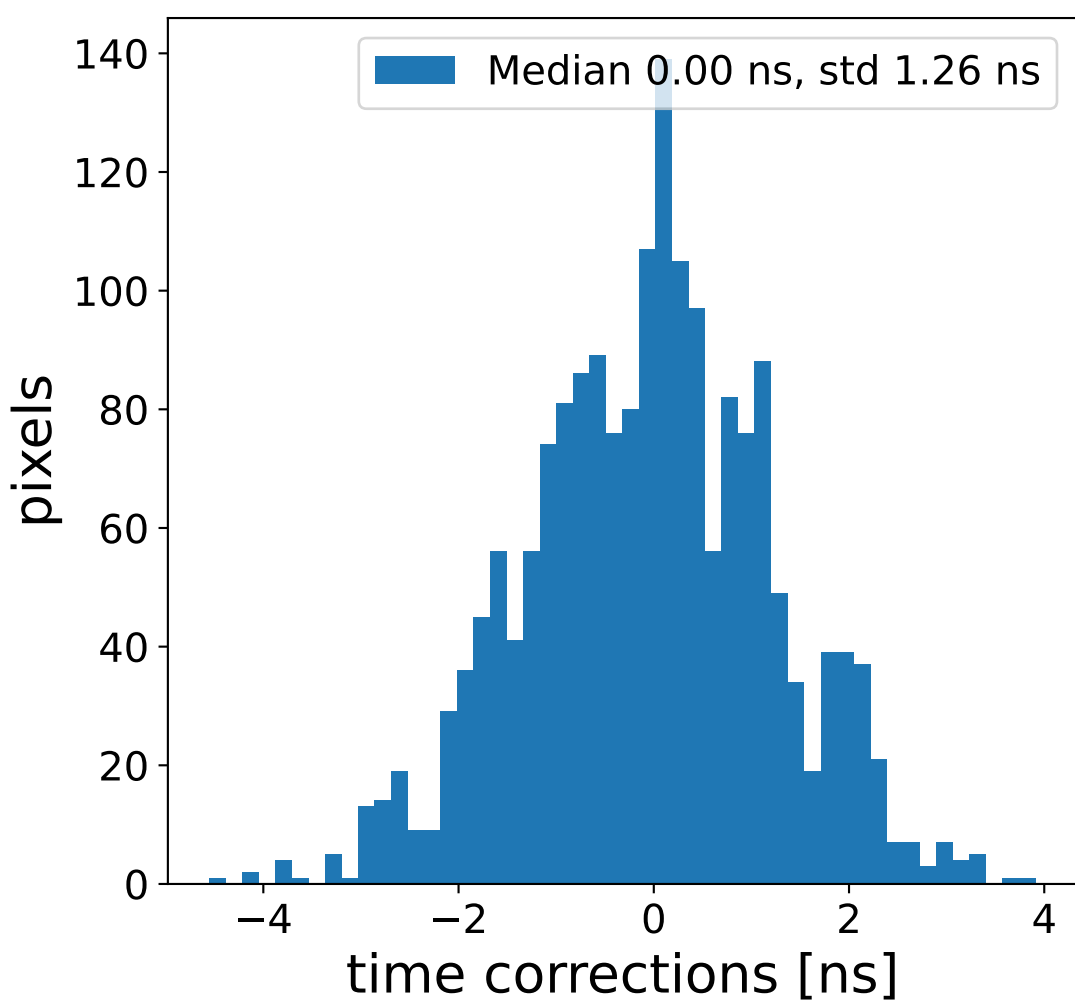

Run 15288

Run 15288

Run 15288 channel: HG

FF sample of 10000 events

pedestal sample of 10000 events

flat-fielded gain [ADC/pe]

Run 15288 channel: LG

FF sample of 10000 events

pedestal sample of 10000 events

flat-fielded gain [ADC/pe]