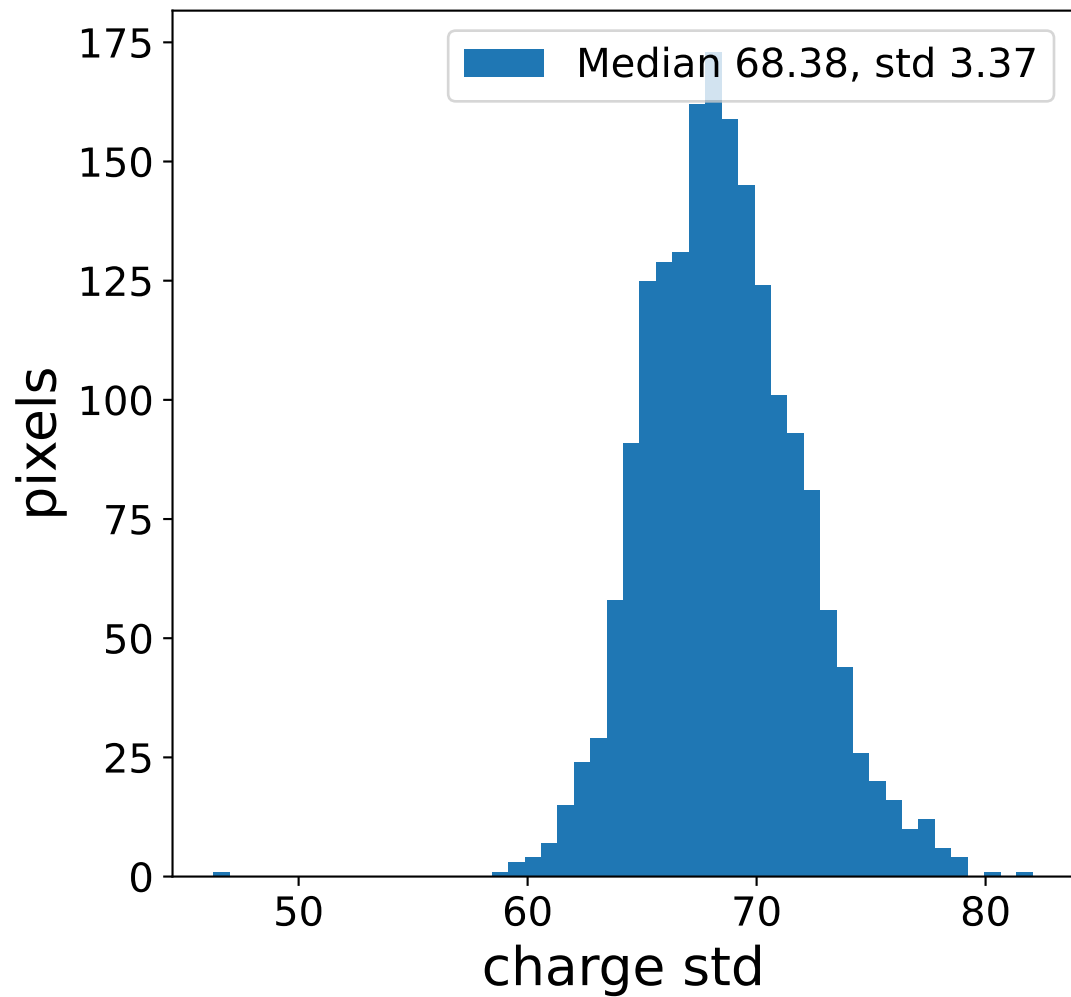

Run 15288

Run 15288

Run 15288 channel: HG

FF sample of 10000 events

pedestal sample of 10000 events

flat-fielded gain [ADC/pe]

Run 15288 channel: LG

FF sample of 10000 events

pedestal sample of 10000 events

flat-fielded gain [ADC/pe]