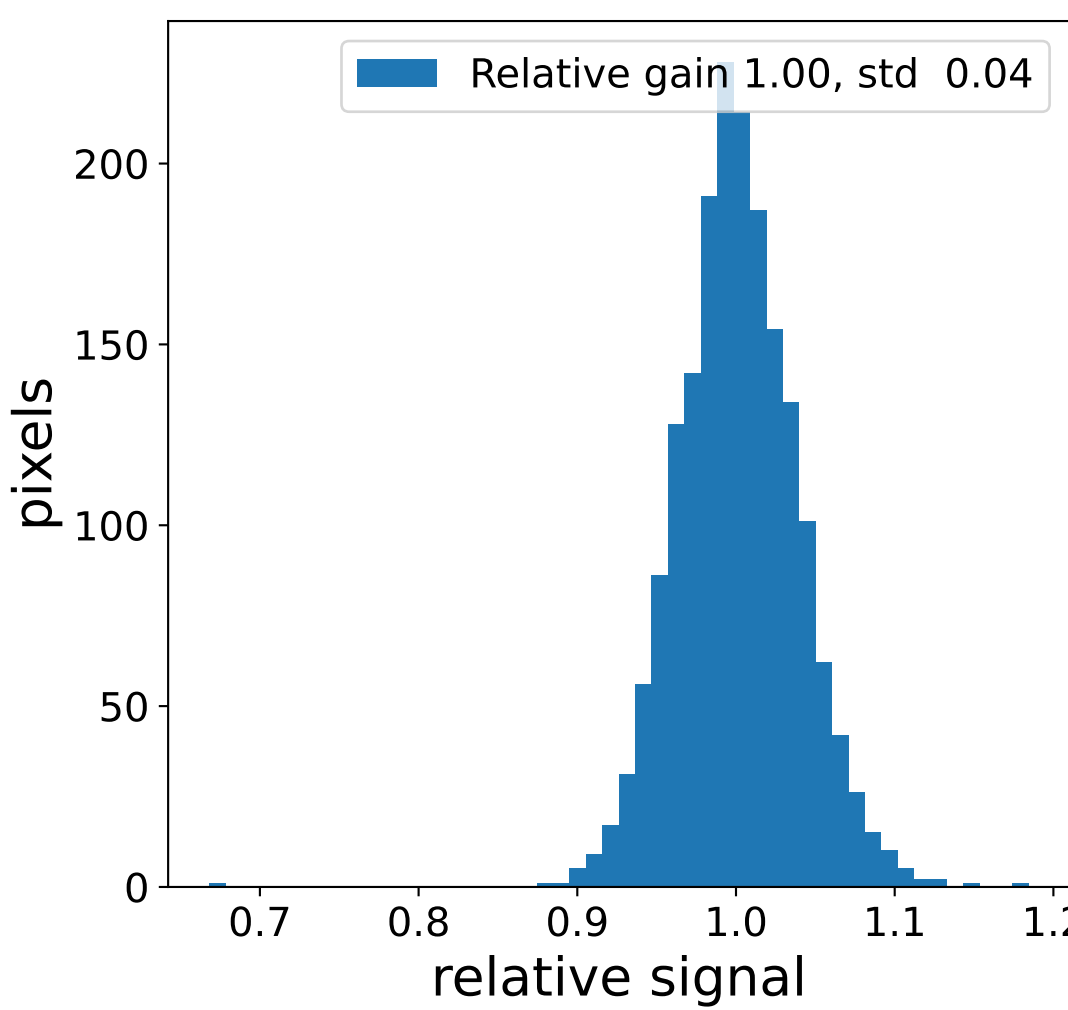

Run 15288

Run 15288

Run 15288 channel: HG

FF sample of 10000 events

pedestal sample of 10000 events

flat-fielded gain [ADC/pe]

Run 15288 channel: LG

FF sample of 10000 events

pedestal sample of 10000 events

flat-fielded gain [ADC/pe]