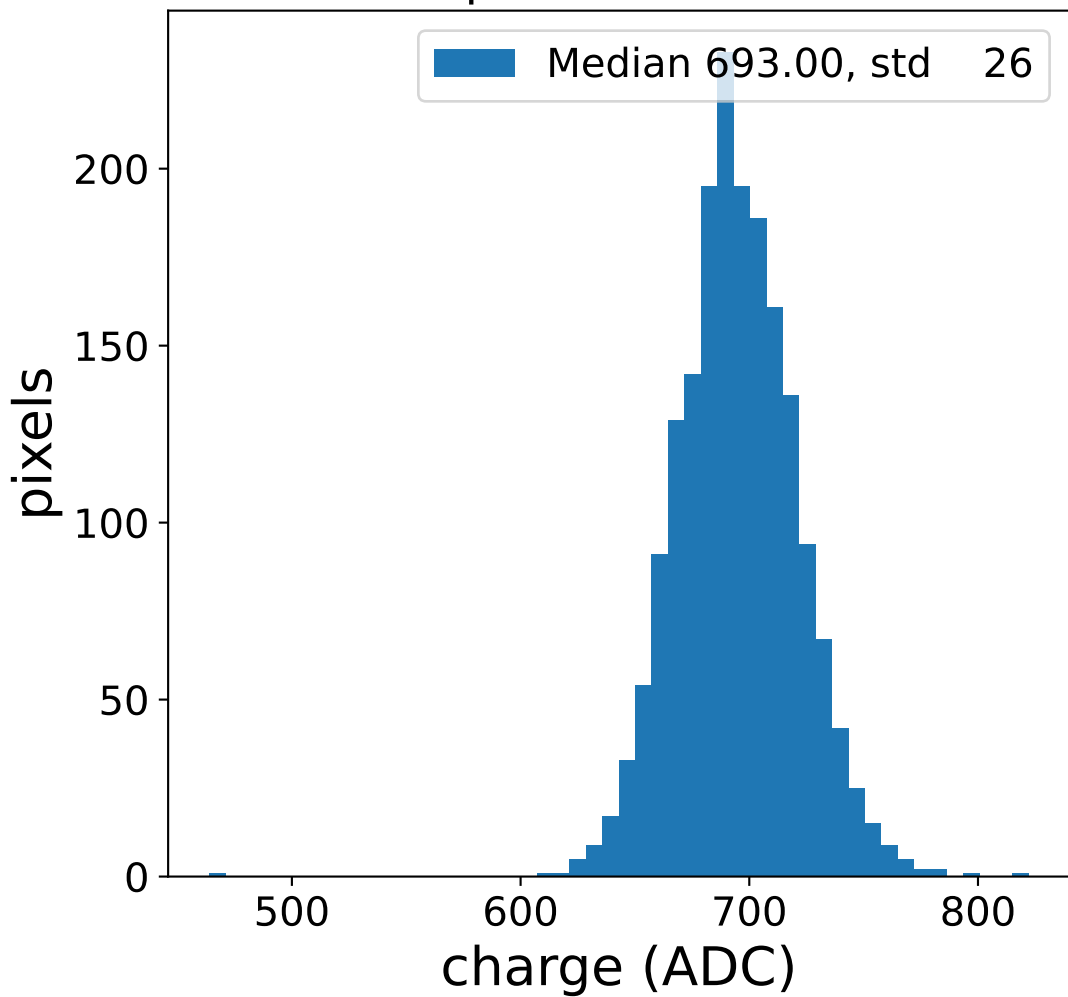

Run 15288

Run 15288

Run 15288 channel: HG

FF sample of 10000 events

pedestal sample of 10000 events

flat-fielded gain [ADC/pe]

Run 15288 channel: LG

FF sample of 10000 events

pedestal sample of 10000 events

flat-fielded gain [ADC/pe]