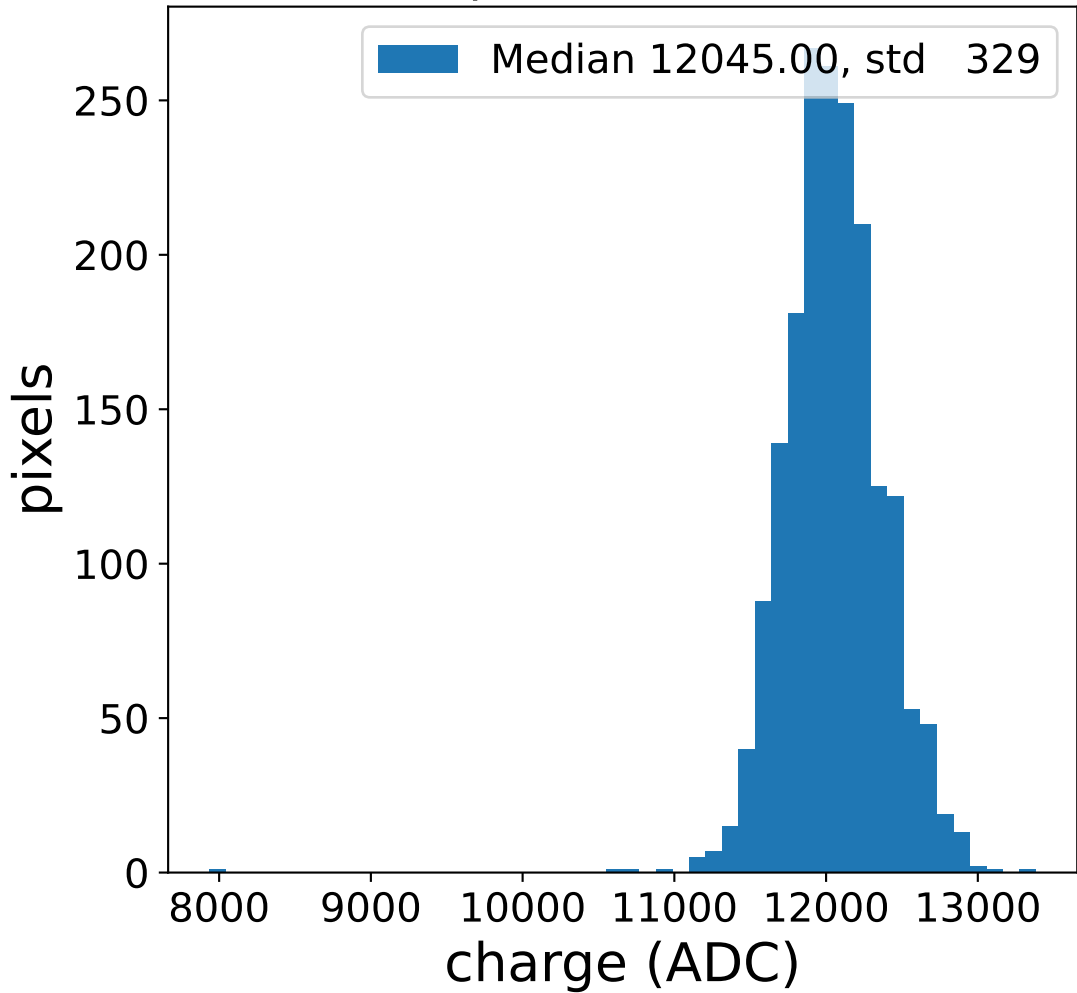

Run 15288

Run 15288

Run 15288 channel: HG

FF sample of 10000 events

pedestal sample of 10000 events

flat-fielded gain [ADC/pe]

Run 15288 channel: LG

FF sample of 10000 events

pedestal sample of 10000 events

flat-fielded gain [ADC/pe]