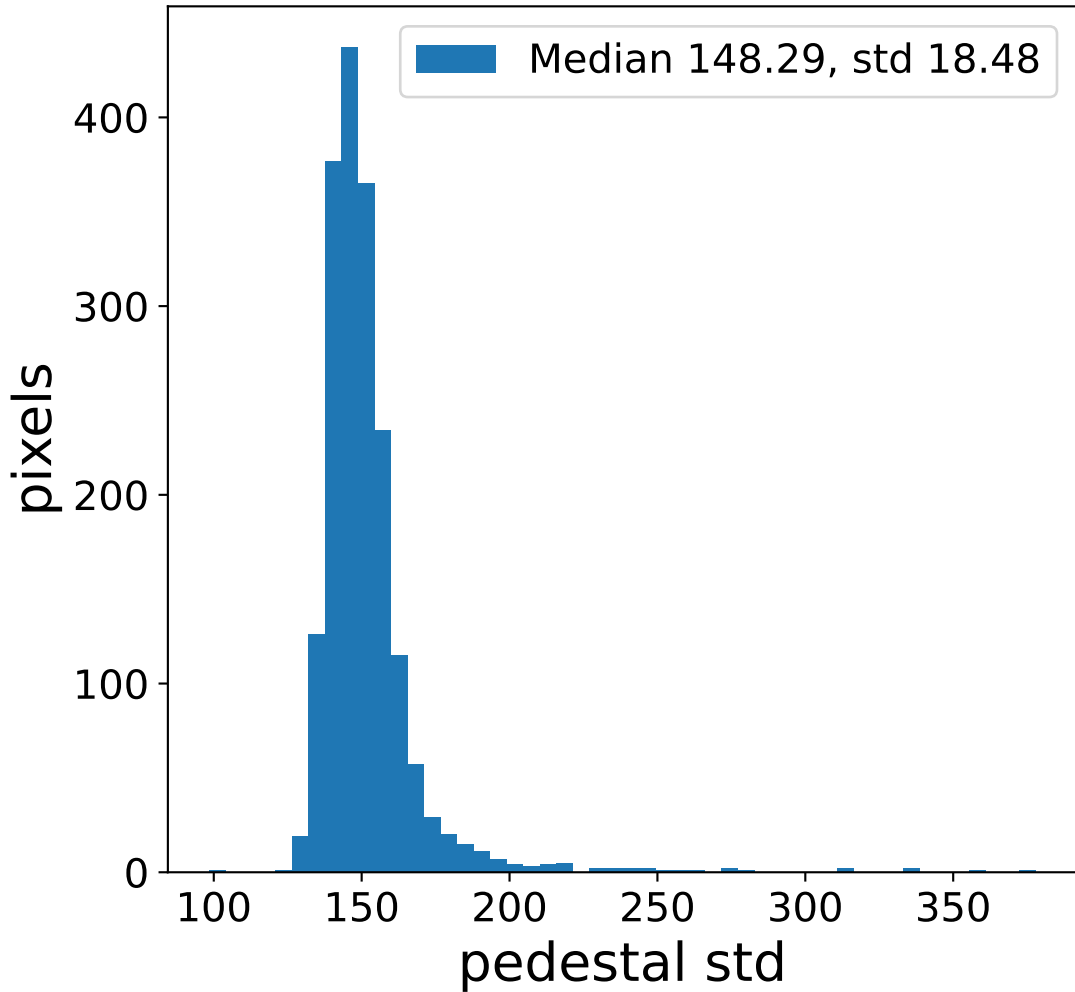

Run 15288

Run 15288

Run 15288 channel: HG

FF sample of 10000 events

pedestal sample of 10000 events

flat-fielded gain [ADC/pe]

Run 15288 channel: LG

FF sample of 10000 events

pedestal sample of 10000 events

flat-fielded gain [ADC/pe]