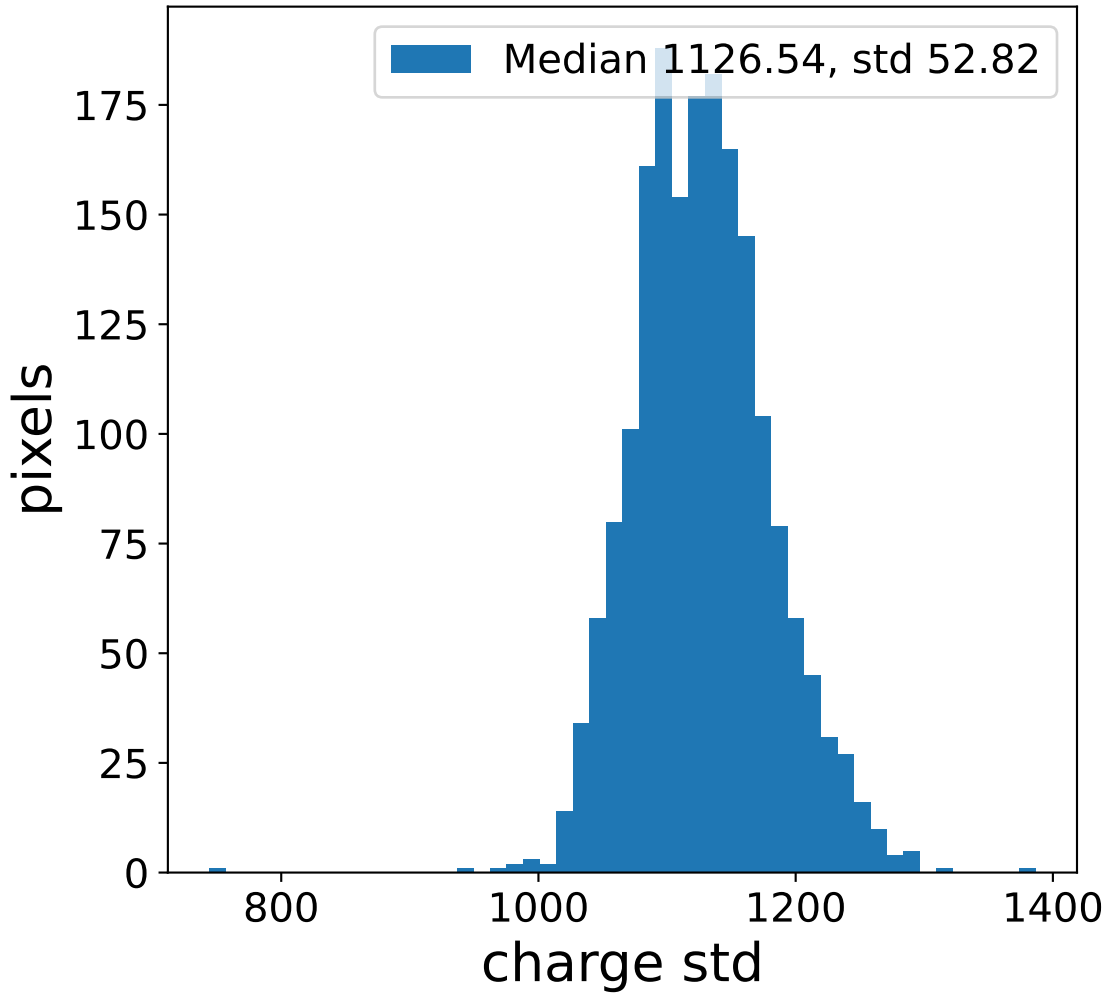

Run 15288

Run 15288

Run 15288 channel: HG

FF sample of 10000 events

pedestal sample of 10000 events

flat-fielded gain [ADC/pe]

Run 15288 channel: LG

FF sample of 10000 events

pedestal sample of 10000 events

flat-fielded gain [ADC/pe]