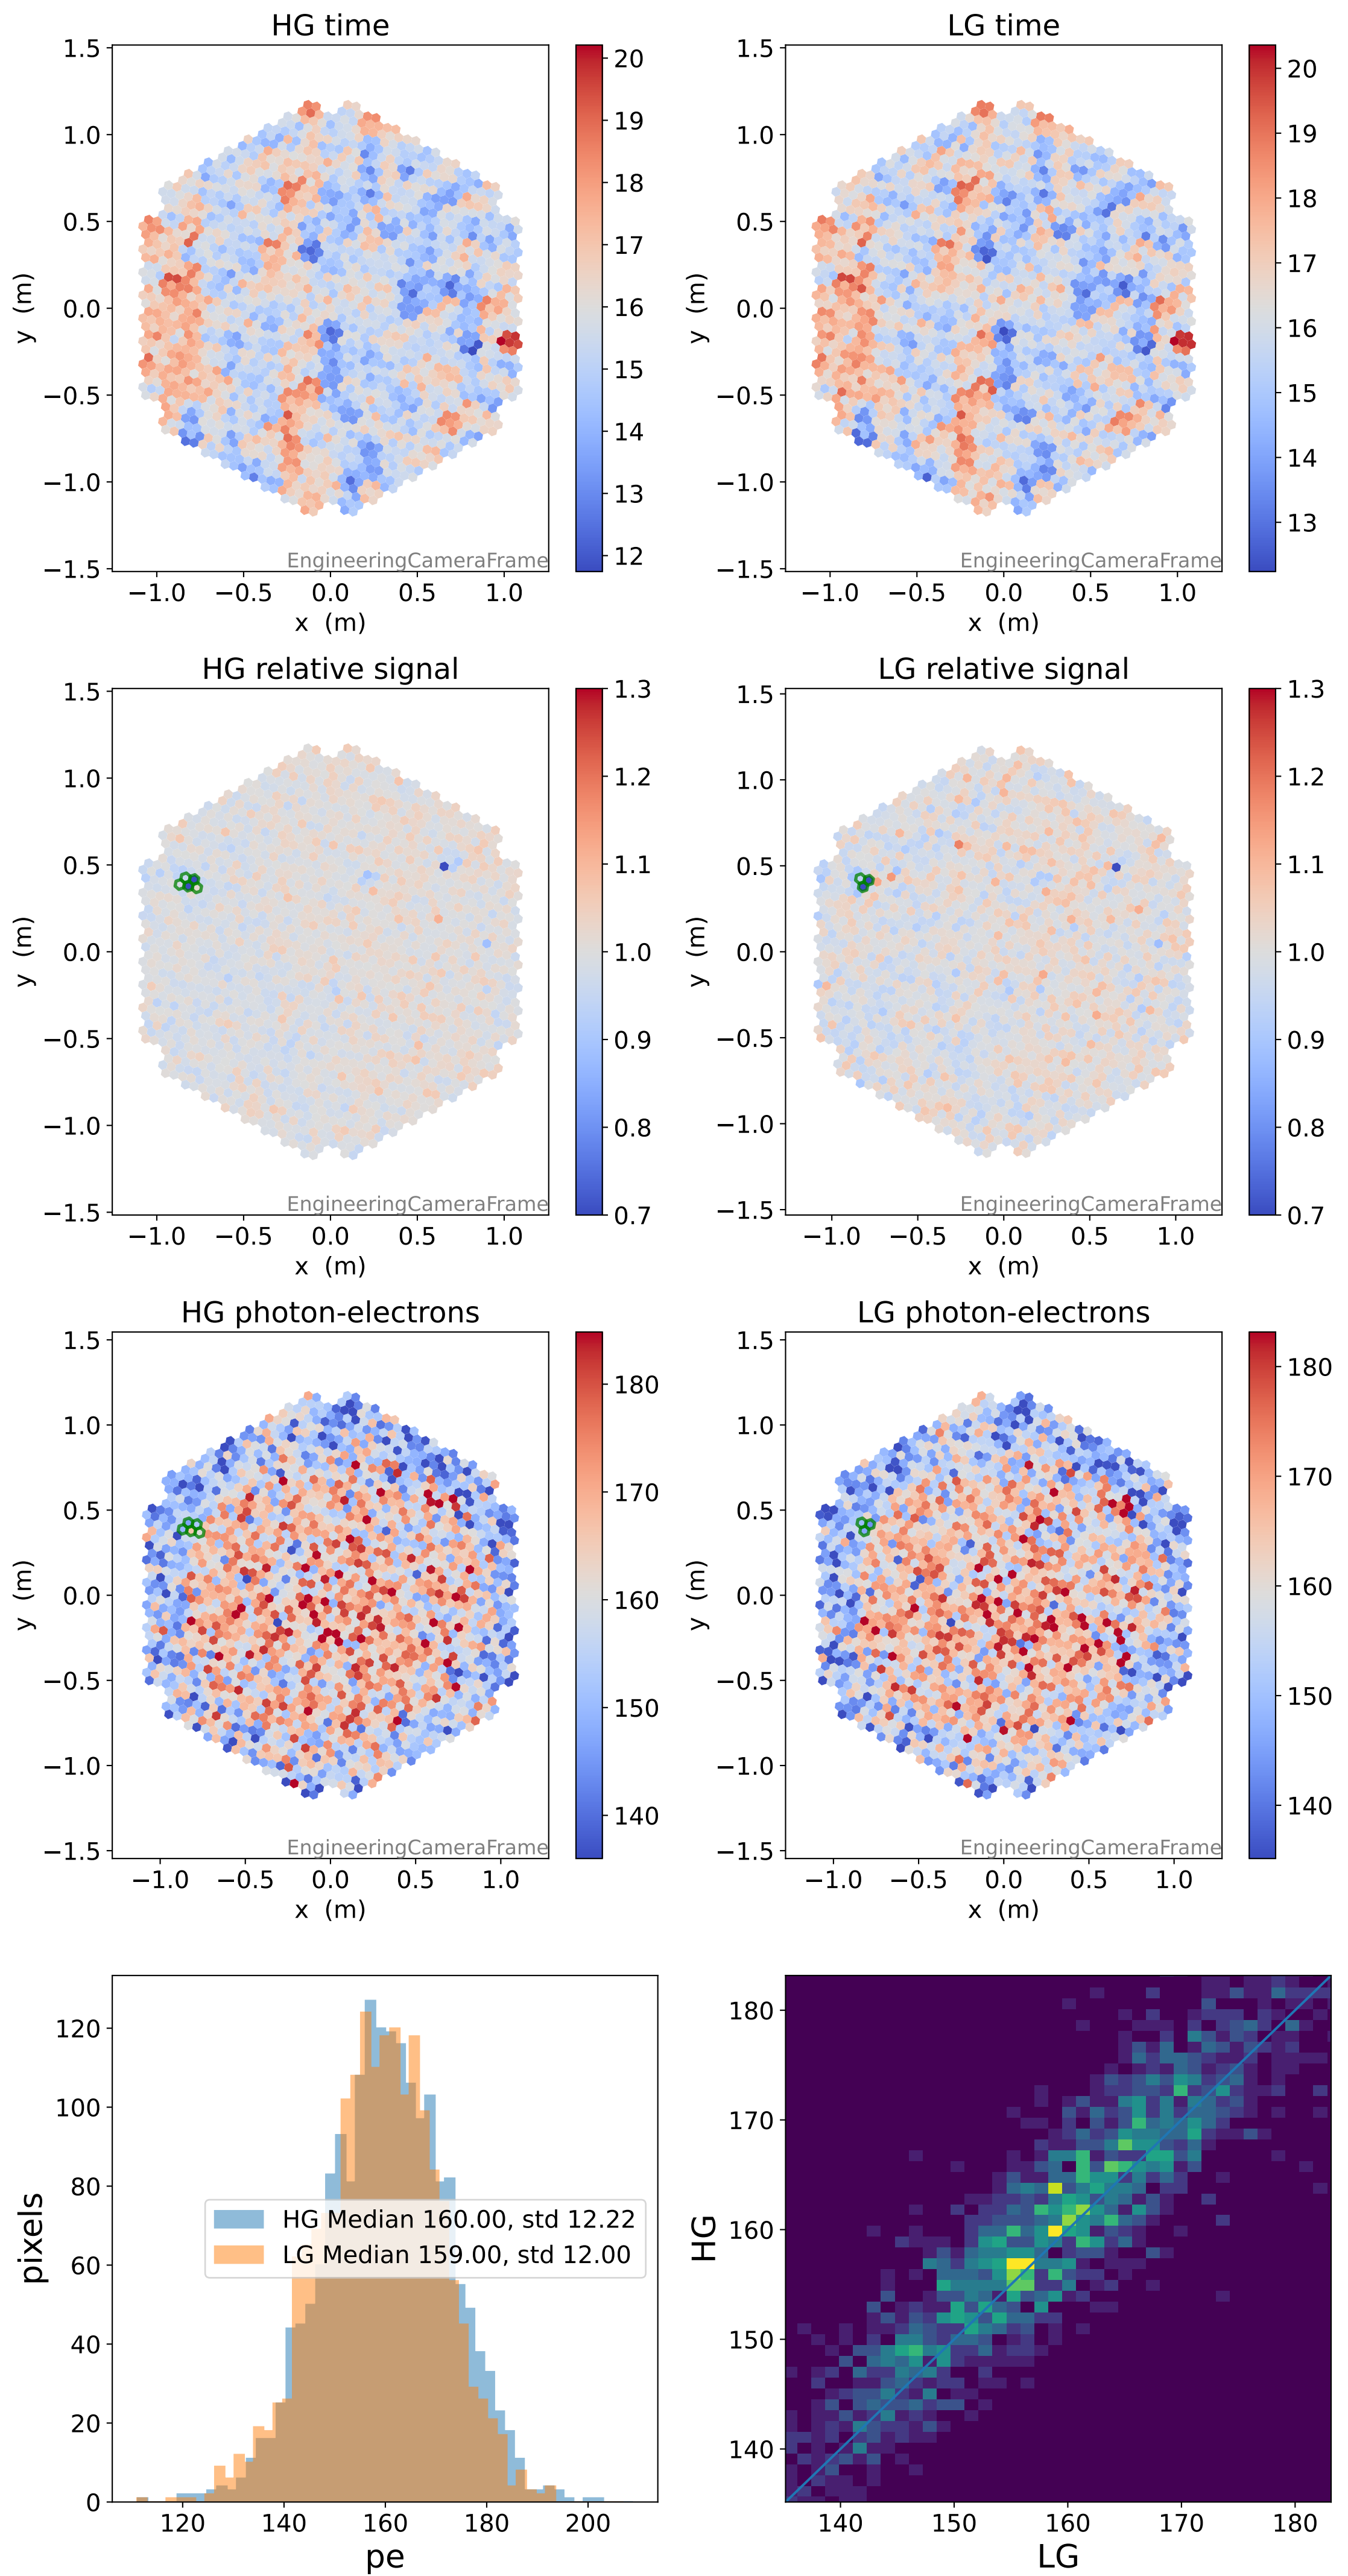

Run 15288

Run 15288

Run 15288 channel: HG

FF sample of 10000 events

pedestal sample of 10000 events

flat-fielded gain [ADC/pe]

Run 15288 channel: LG

FF sample of 10000 events

pedestal sample of 10000 events

flat-fielded gain [ADC/pe]