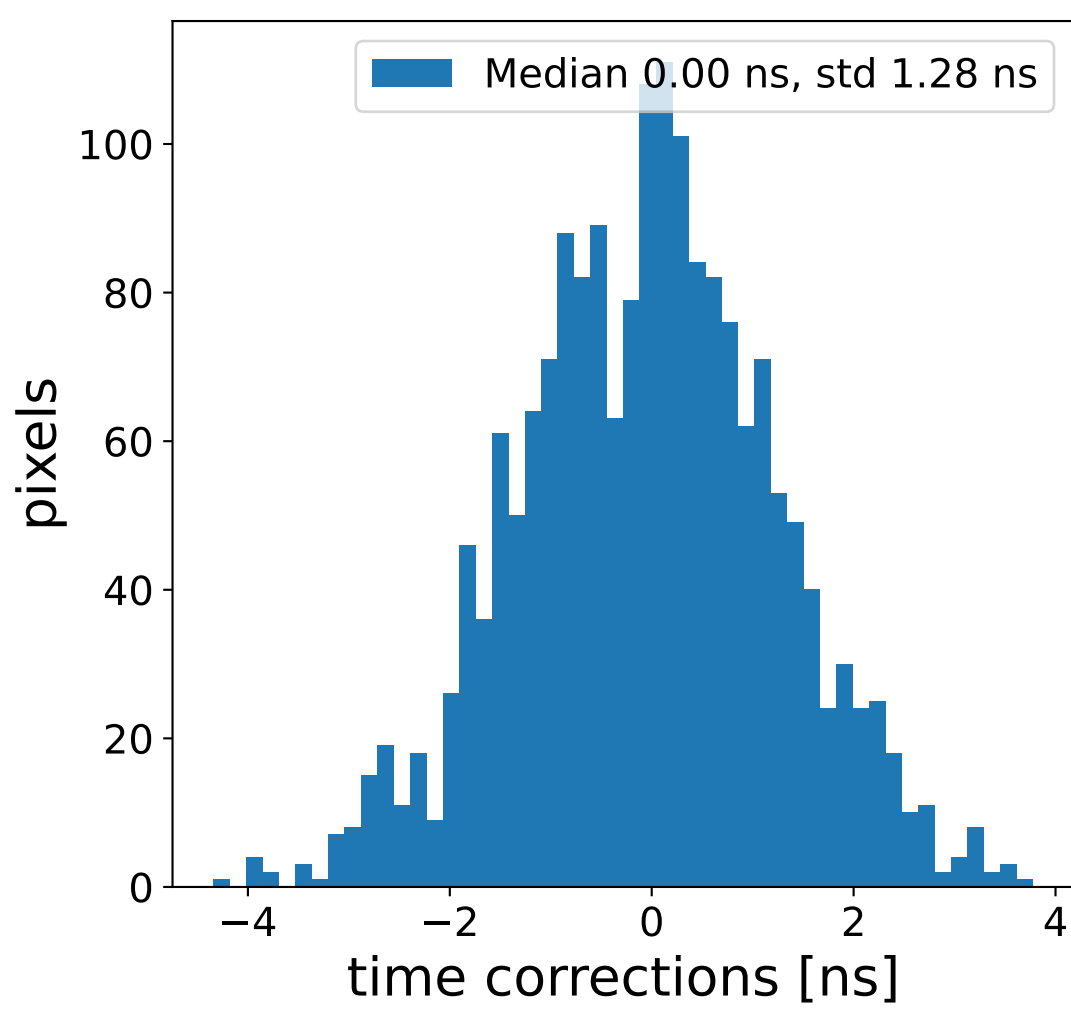

Run 15288

Run 15288

Run 15288 channel: HG

FF sample of 10000 events

pedestal sample of 10000 events

flat-fielded gain [ADC/pe]

Run 15288 channel: LG

FF sample of 10000 events

pedestal sample of 10000 events

flat-fielded gain [ADC/pe]