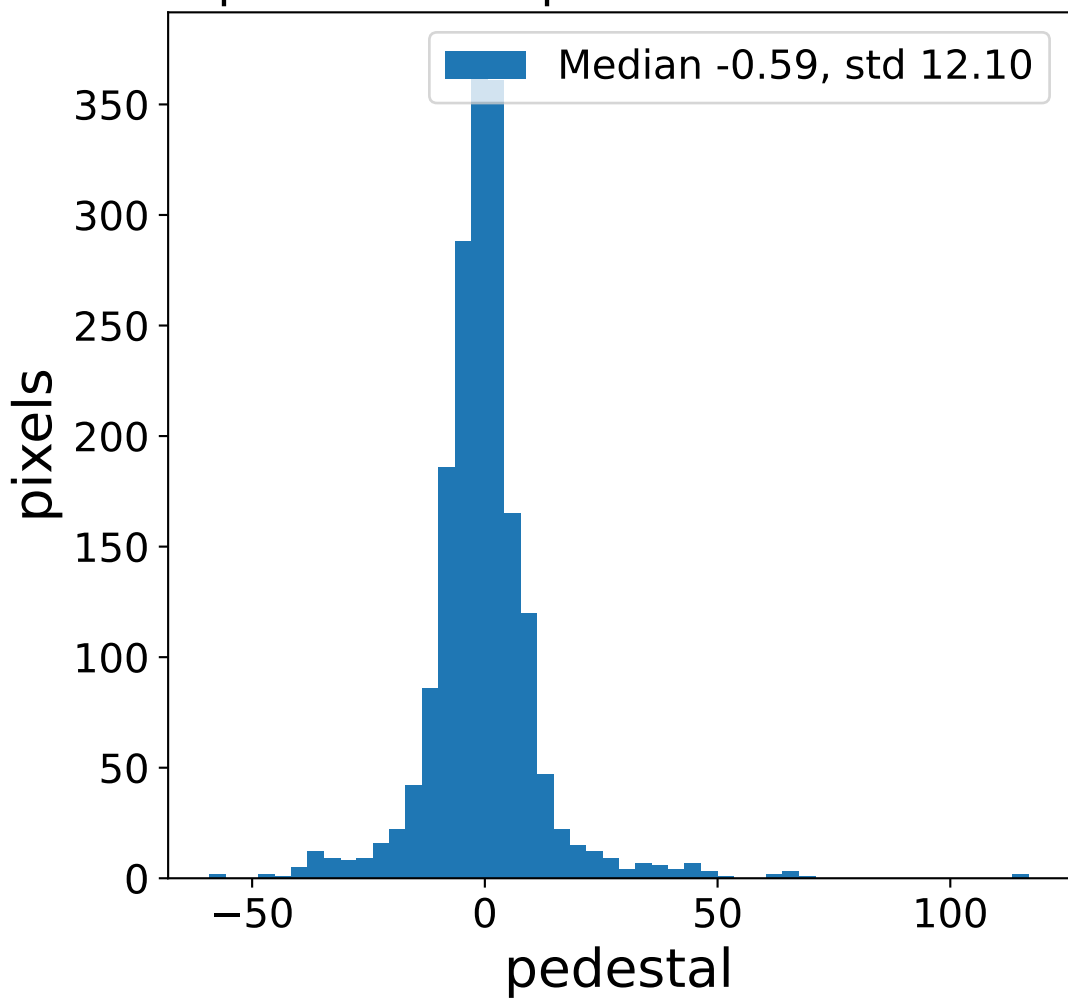

Run 15288

Run 15288

Run 15288 channel: HG

FF sample of 10000 events

pedestal sample of 10000 events

flat-fielded gain [ADC/pe]

Run 15288 channel: LG

FF sample of 10000 events

pedestal sample of 10000 events

flat-fielded gain [ADC/pe]