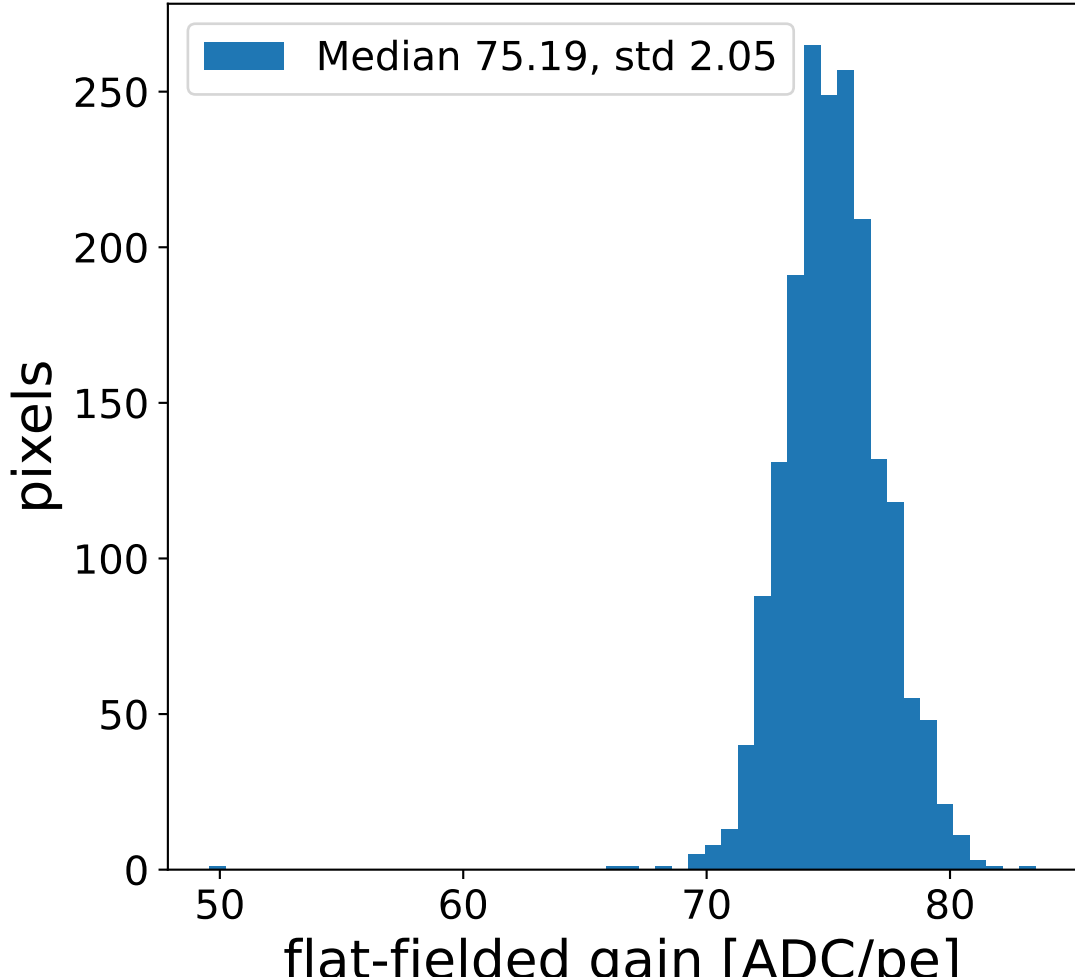

Run 15288

Run 15288

Run 15288 channel: HG

FF sample of 10000 events

pedestal sample of 10000 events

flat-fielded gain [ADC/pe]

Run 15288 channel: LG

FF sample of 10000 events

pedestal sample of 10000 events

flat-fielded gain [ADC/pe]