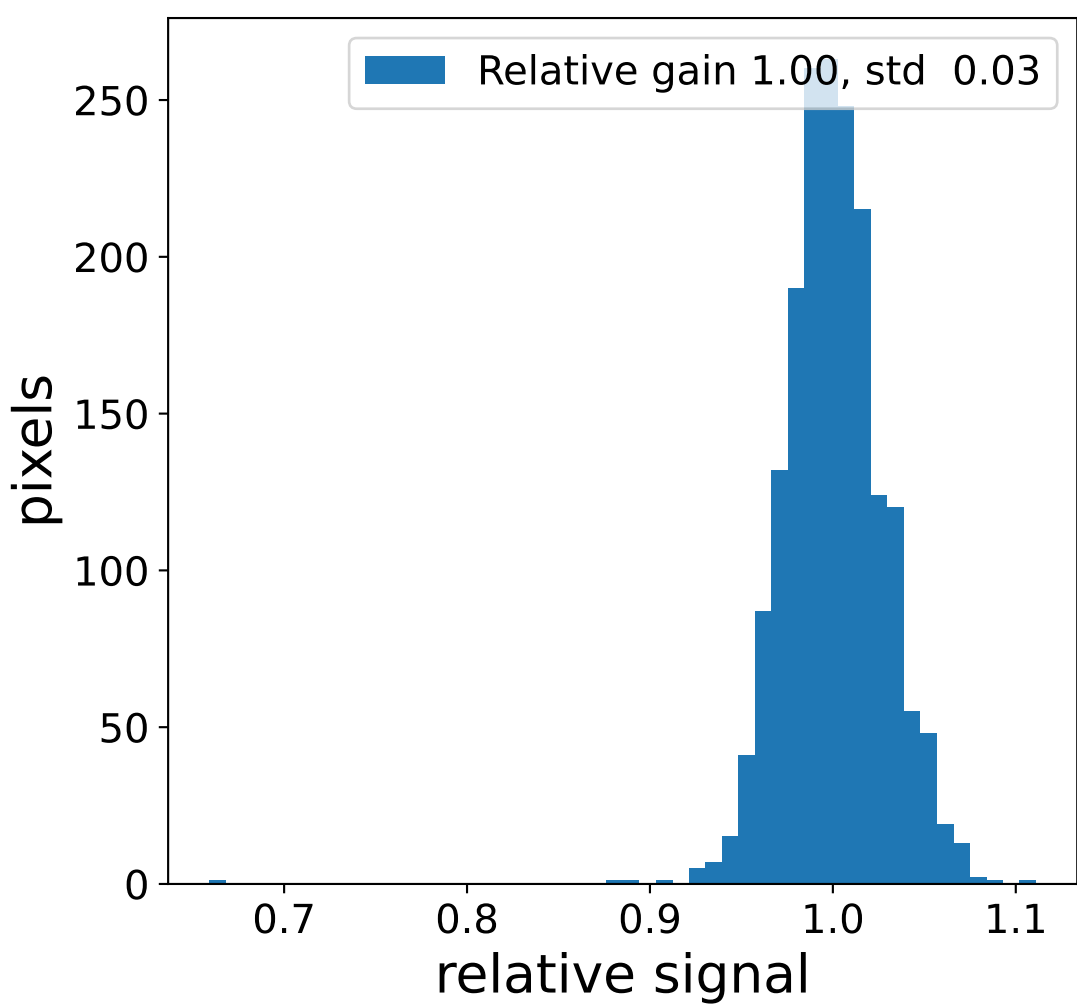

Run 15288

Run 15288

Run 15288 channel: HG

FF sample of 10000 events

pedestal sample of 10000 events

flat-fielded gain [ADC/pe]

Run 15288 channel: LG

FF sample of 10000 events

pedestal sample of 10000 events

flat-fielded gain [ADC/pe]