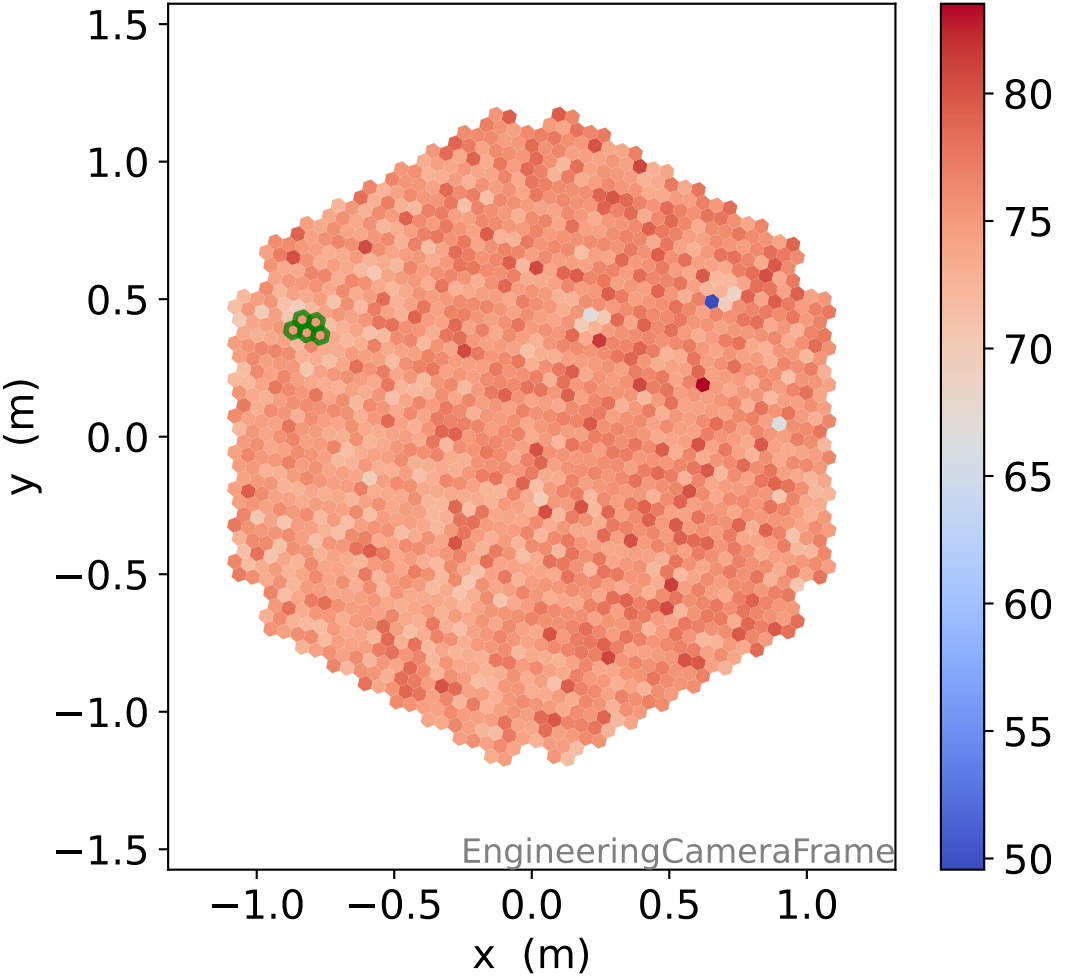

Run 15288

Run 15288

Run 15288 channel: HG

FF sample of 10000 events

pedestal sample of 10000 events

flat-fielded gain [ADC/pe]

Run 15288 channel: LG

FF sample of 10000 events

pedestal sample of 10000 events

flat-fielded gain [ADC/pe]