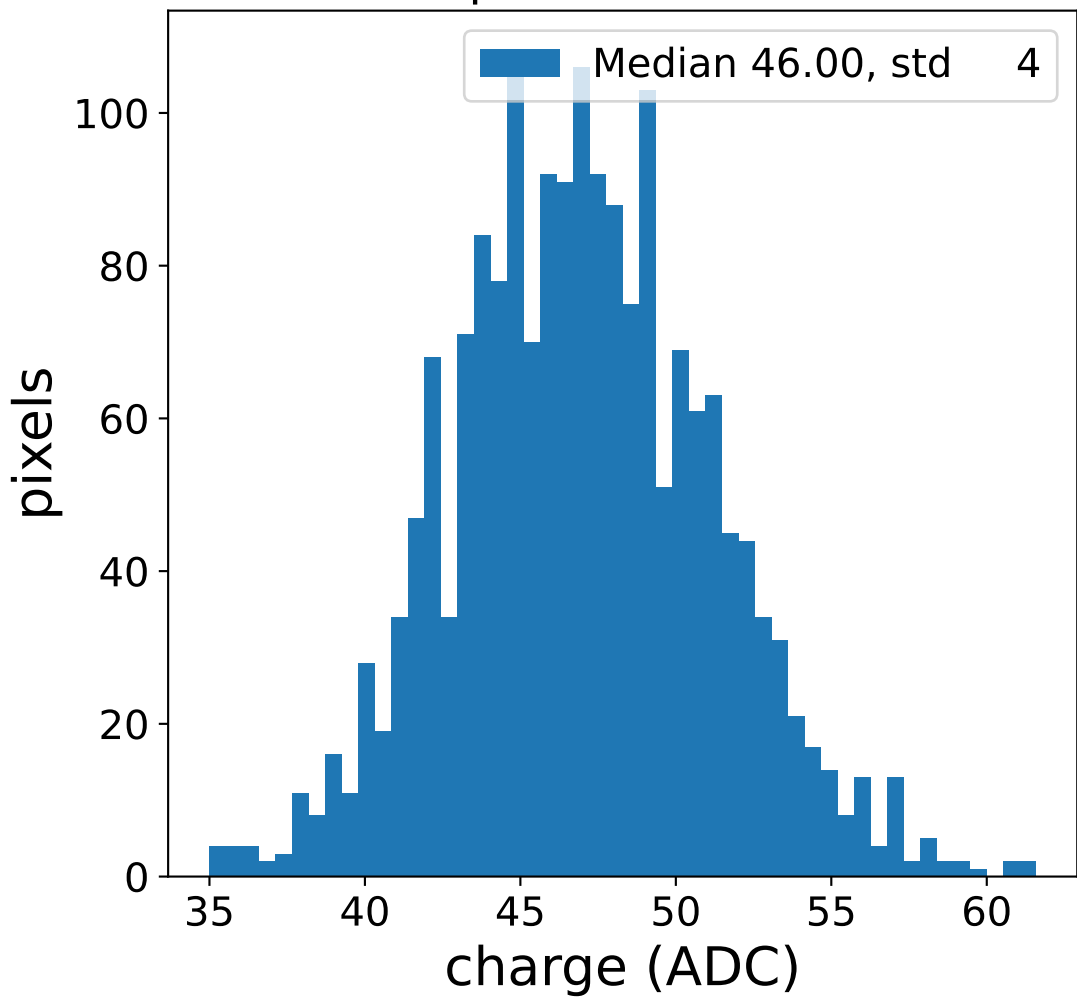

Run 13753

Run 13753

Run 13753 channel: HG

FF sample of 10000 events

pedestal sample of 10000 events

flat-fielded gain [ADC/pe]

Run 13753 channel: LG

FF sample of 10000 events

pedestal sample of 10000 events

flat-fielded gain [ADC/pe]