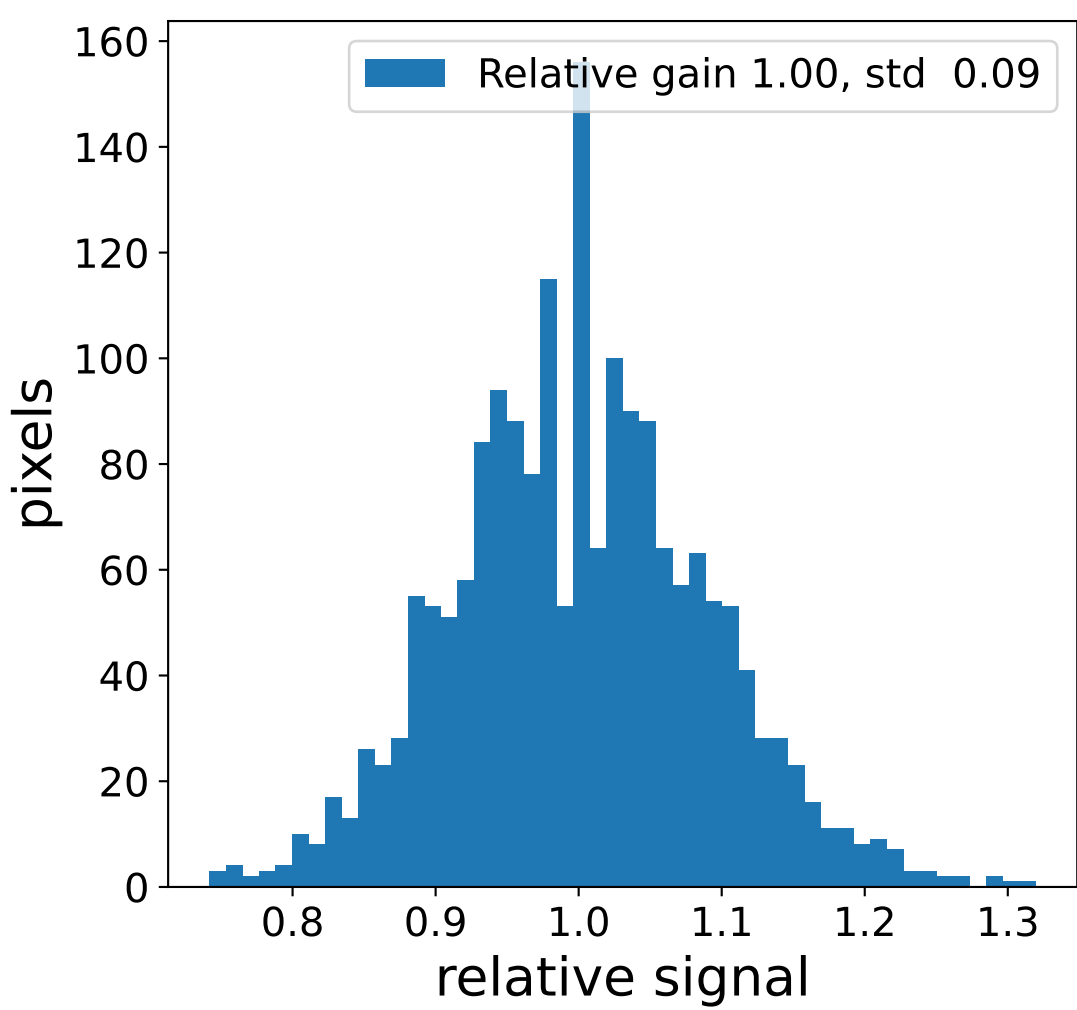

Run 13753

Run 13753

Run 13753 channel: HG

FF sample of 10000 events

pedestal sample of 10000 events

flat-fielded gain [ADC/pe]

Run 13753 channel: LG

FF sample of 10000 events

pedestal sample of 10000 events

flat-fielded gain [ADC/pe]