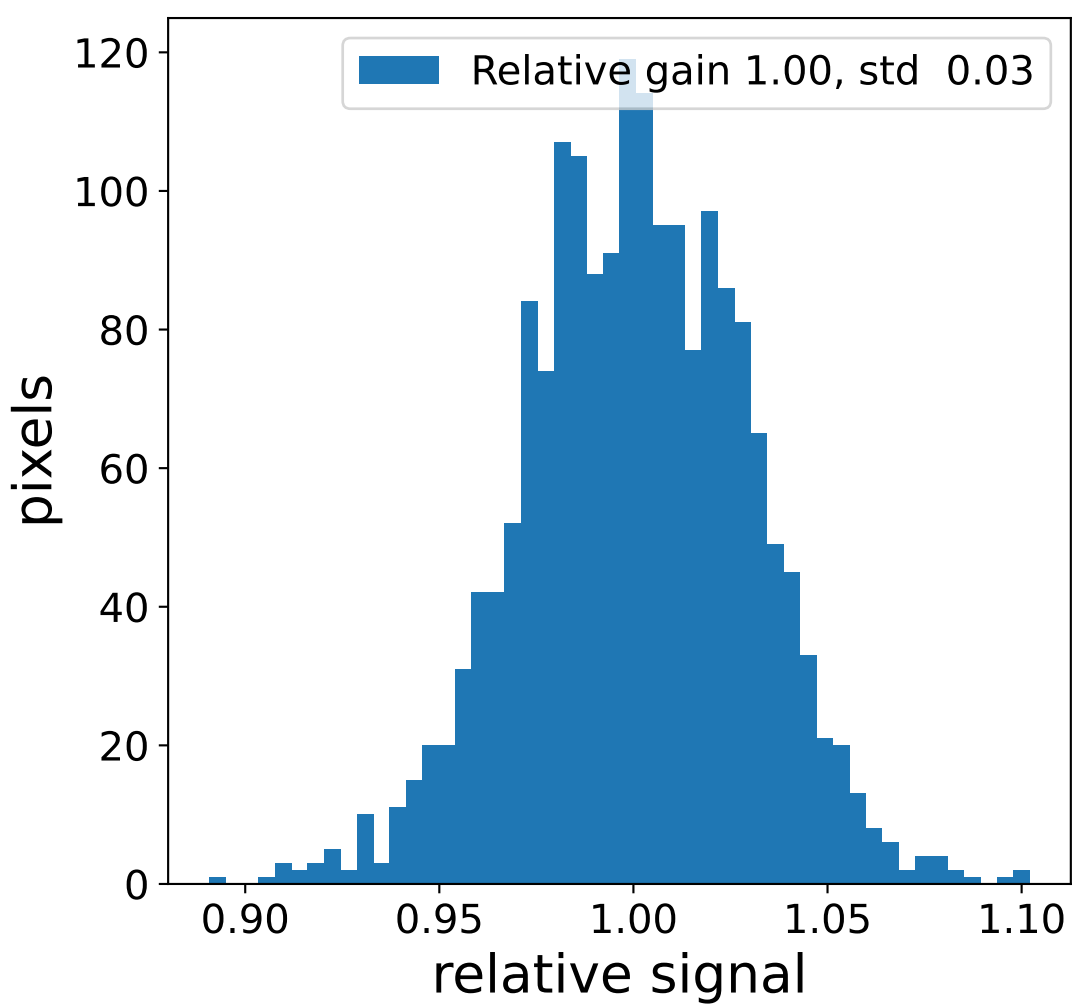

Run 13753

Run 13753

Run 13753 channel: HG

FF sample of 10000 events

pedestal sample of 10000 events

flat-fielded gain [ADC/pe]

Run 13753 channel: LG

FF sample of 10000 events

pedestal sample of 10000 events

flat-fielded gain [ADC/pe]