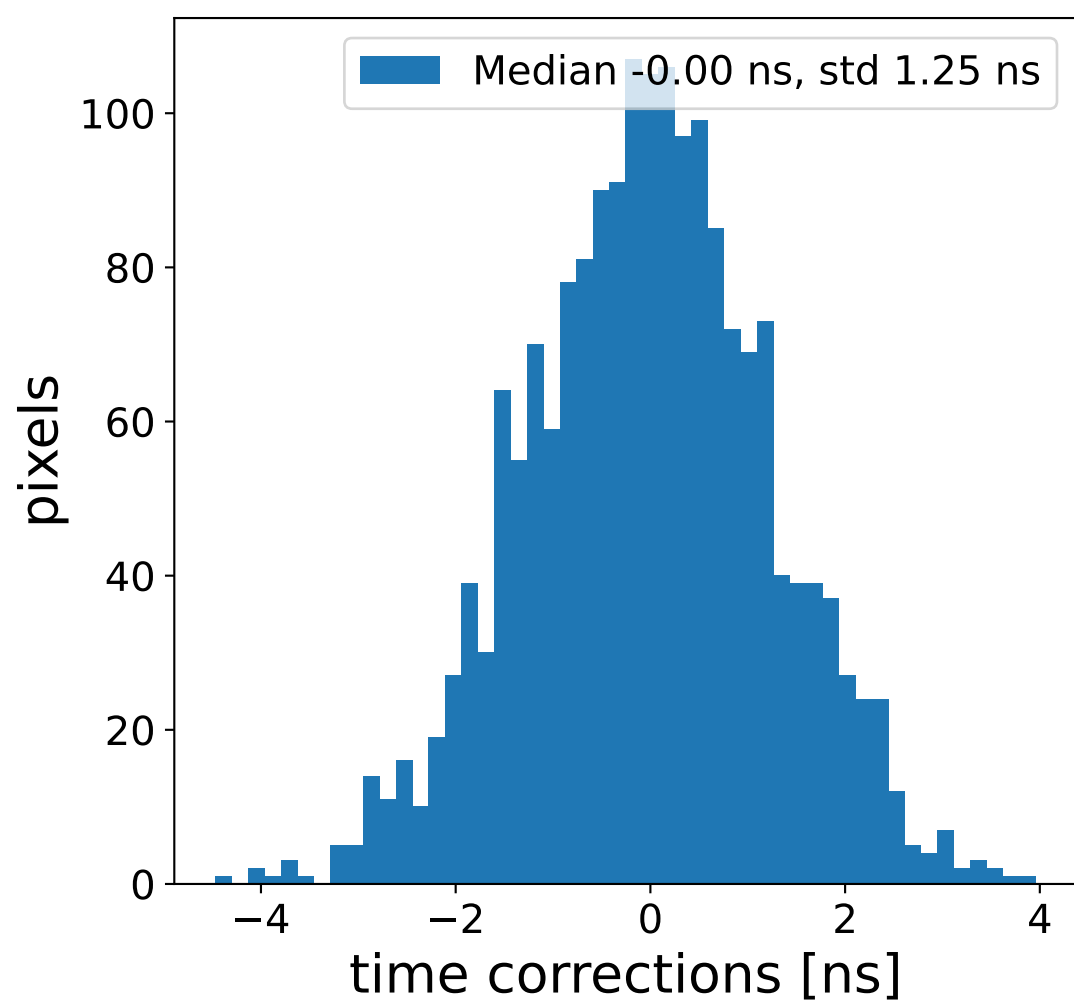

Run 13753

Run 13753

Run 13753 channel: HG

FF sample of 10000 events

pedestal sample of 10000 events

flat-fielded gain [ADC/pe]

Run 13753 channel: LG

FF sample of 10000 events

pedestal sample of 10000 events

flat-fielded gain [ADC/pe]