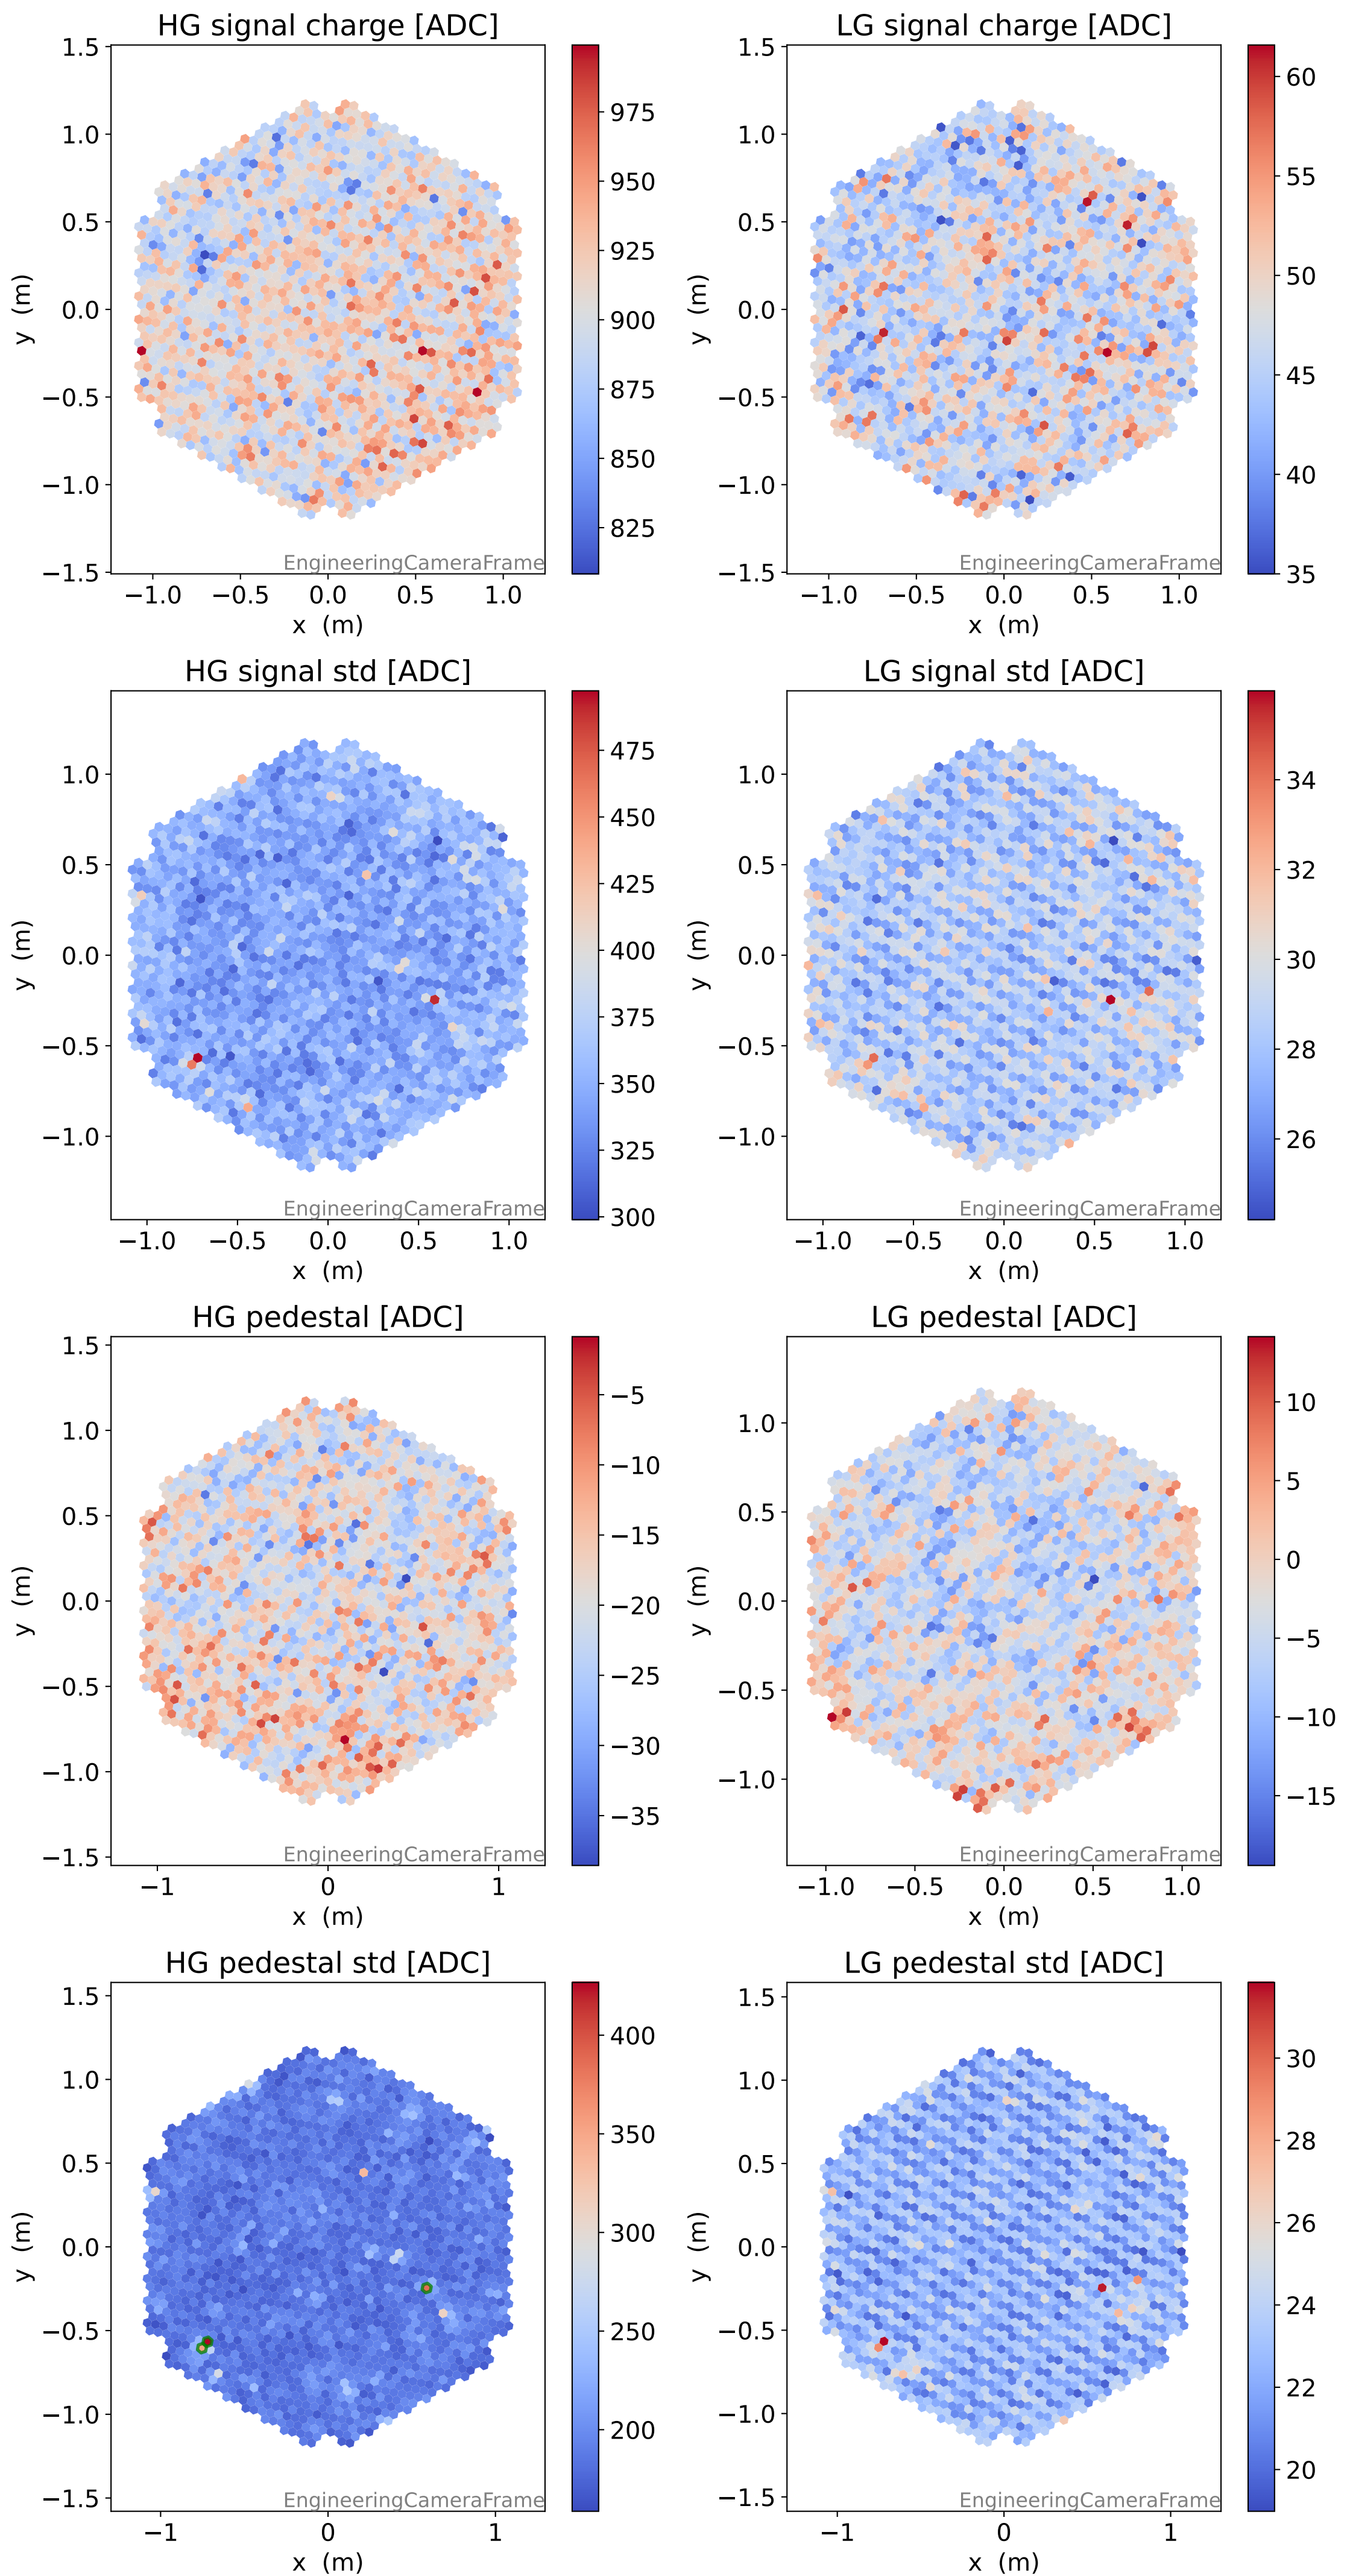

Run 13753

Run 13753

Run 13753 channel: HG

FF sample of 10000 events

pedestal sample of 10000 events

flat-fielded gain [ADC/pe]

Run 13753 channel: LG

FF sample of 10000 events

pedestal sample of 10000 events

flat-fielded gain [ADC/pe]