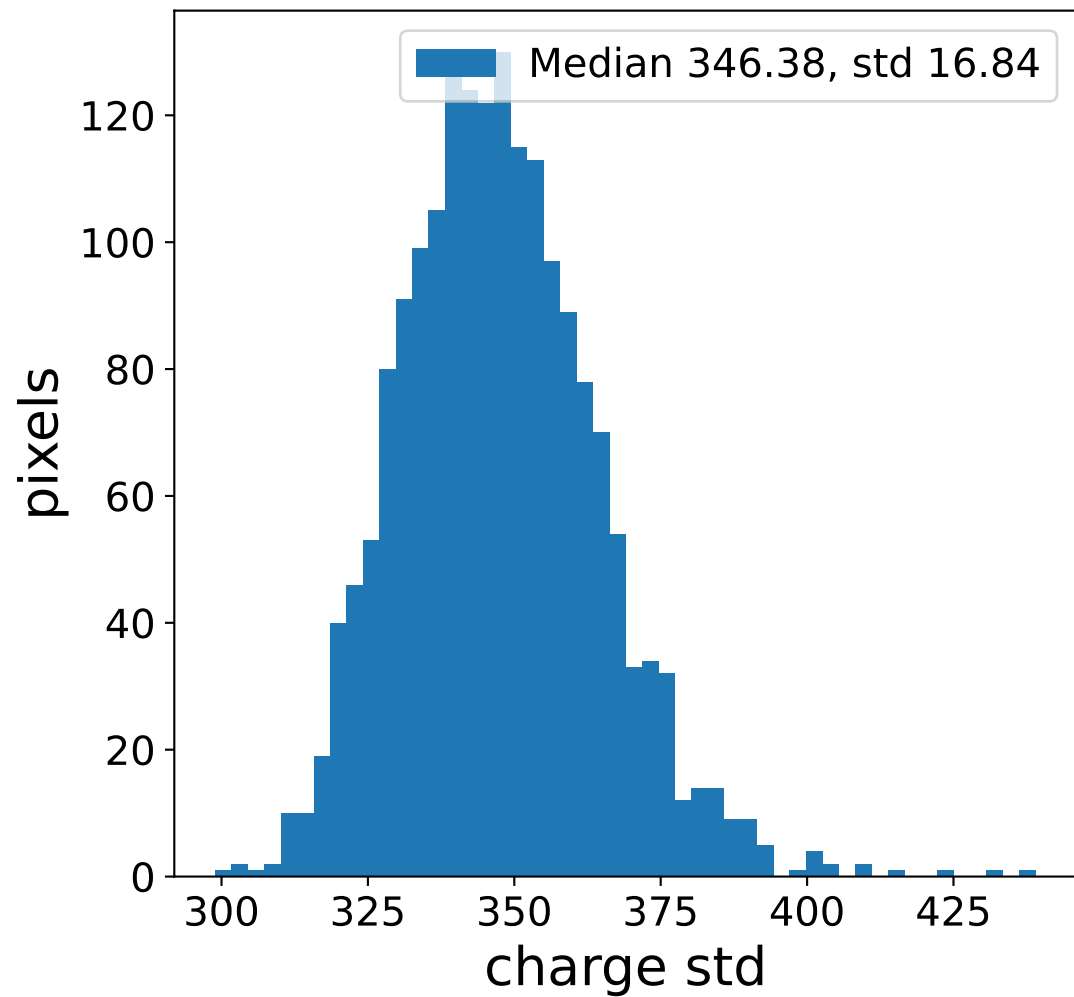

Run 13753

Run 13753

Run 13753 channel: HG

FF sample of 10000 events

pedestal sample of 10000 events

flat-fielded gain [ADC/pe]

Run 13753 channel: LG

FF sample of 10000 events

pedestal sample of 10000 events

flat-fielded gain [ADC/pe]