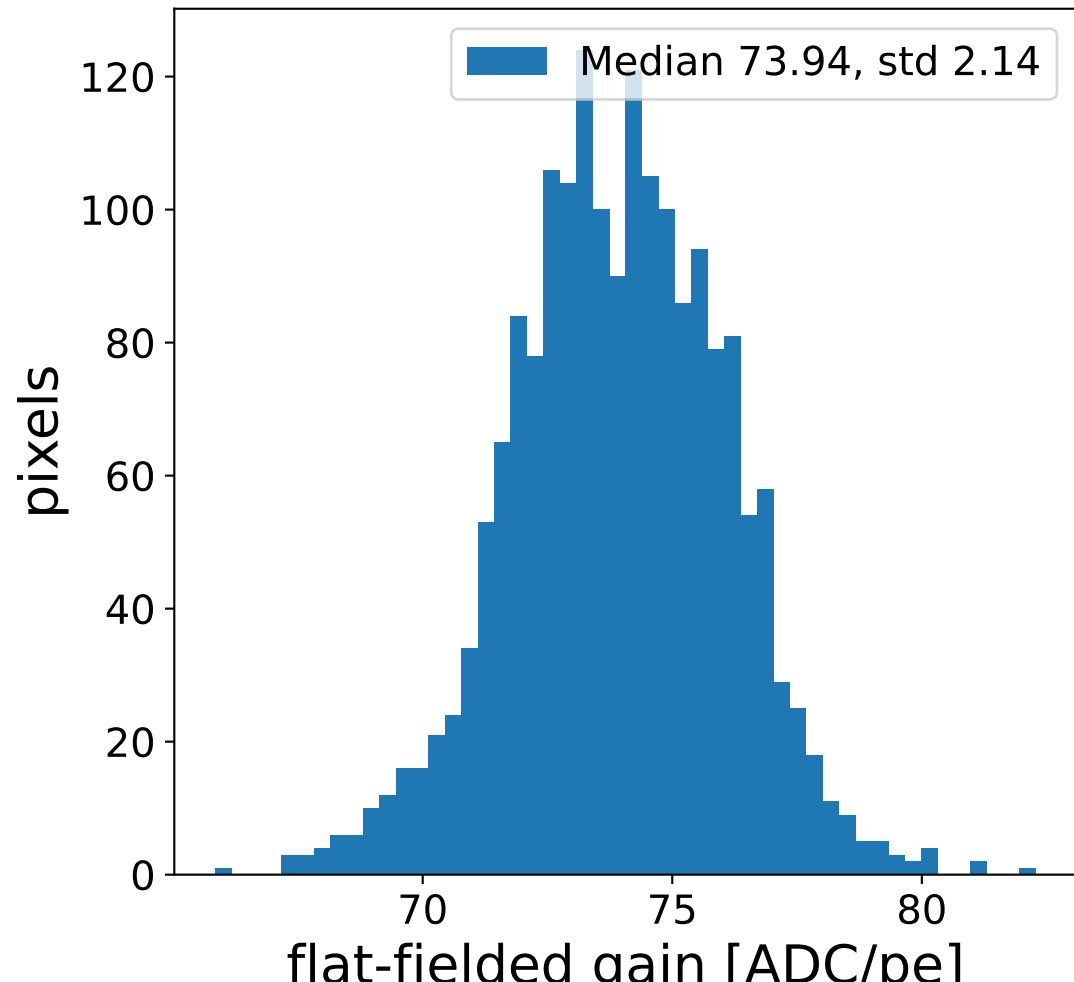

Run 13753

Run 13753

Run 13753 channel: HG

FF sample of 10000 events

pedestal sample of 10000 events

flat-fielded gain [ADC/pe]

Run 13753 channel: LG

FF sample of 10000 events

pedestal sample of 10000 events

flat-fielded gain [ADC/pe]