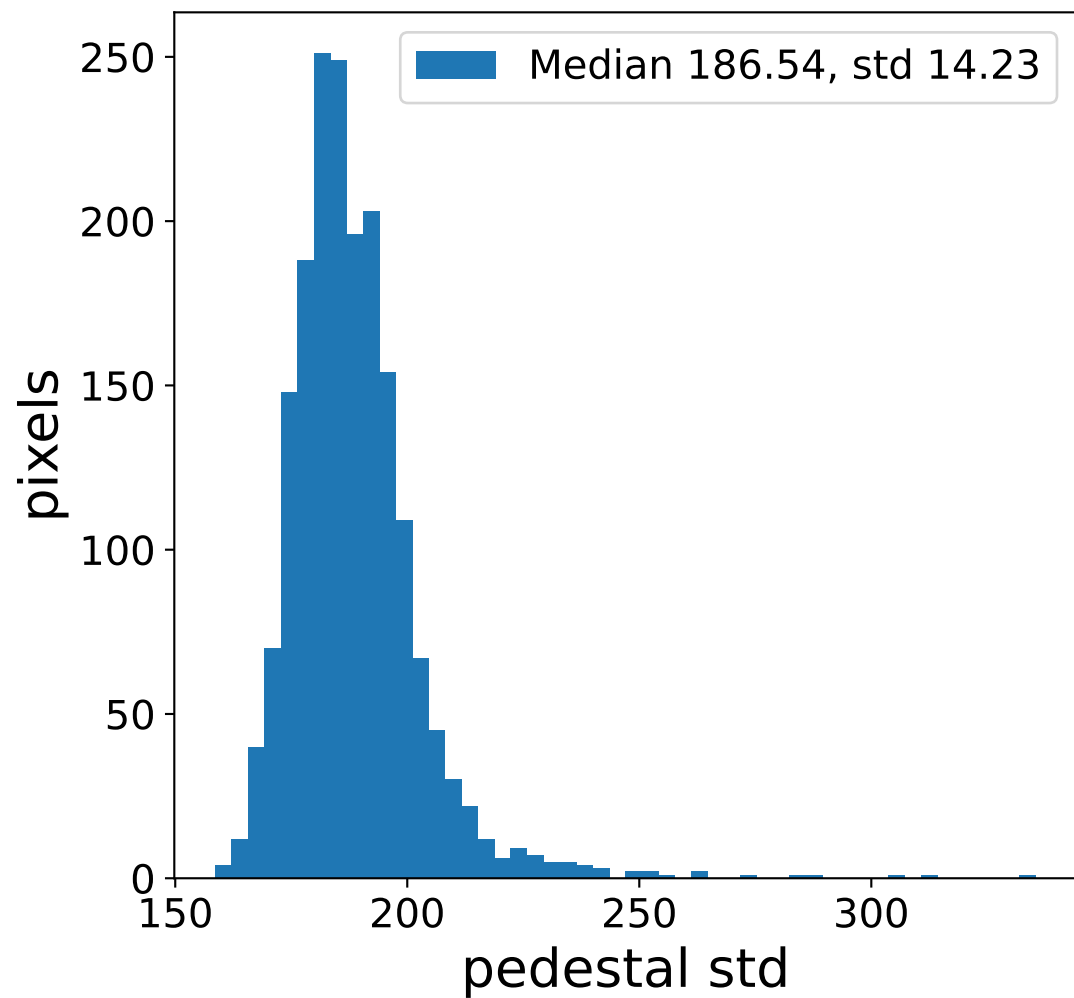

Run 13753

Run 13753

Run 13753 channel: HG

FF sample of 10000 events

pedestal sample of 10000 events

flat-fielded gain [ADC/pe]

Run 13753 channel: LG

FF sample of 10000 events

pedestal sample of 10000 events

flat-fielded gain [ADC/pe]