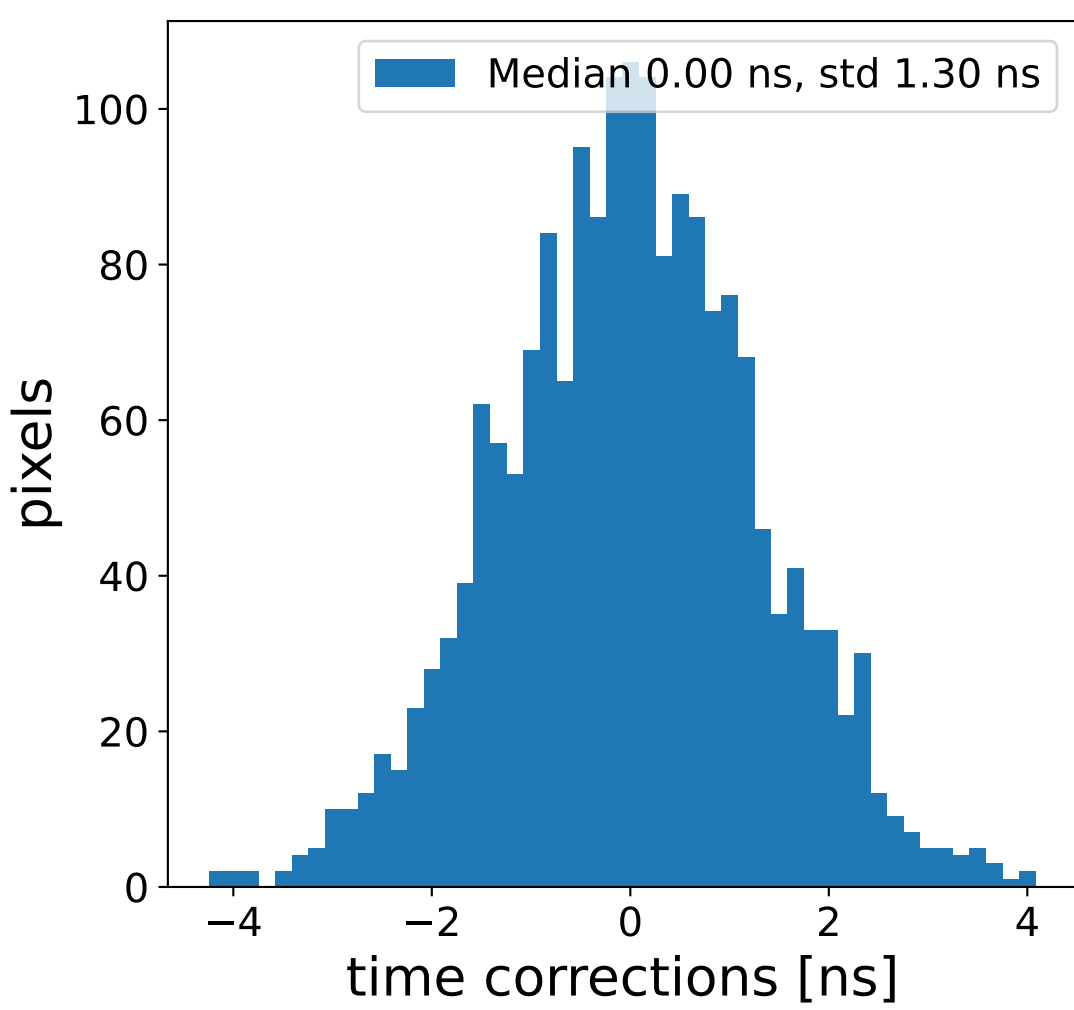

Run 13753

Run 13753

Run 13753 channel: HG

FF sample of 10000 events

pedestal sample of 10000 events

flat-fielded gain [ADC/pe]

Run 13753 channel: LG

FF sample of 10000 events

pedestal sample of 10000 events

flat-fielded gain [ADC/pe]