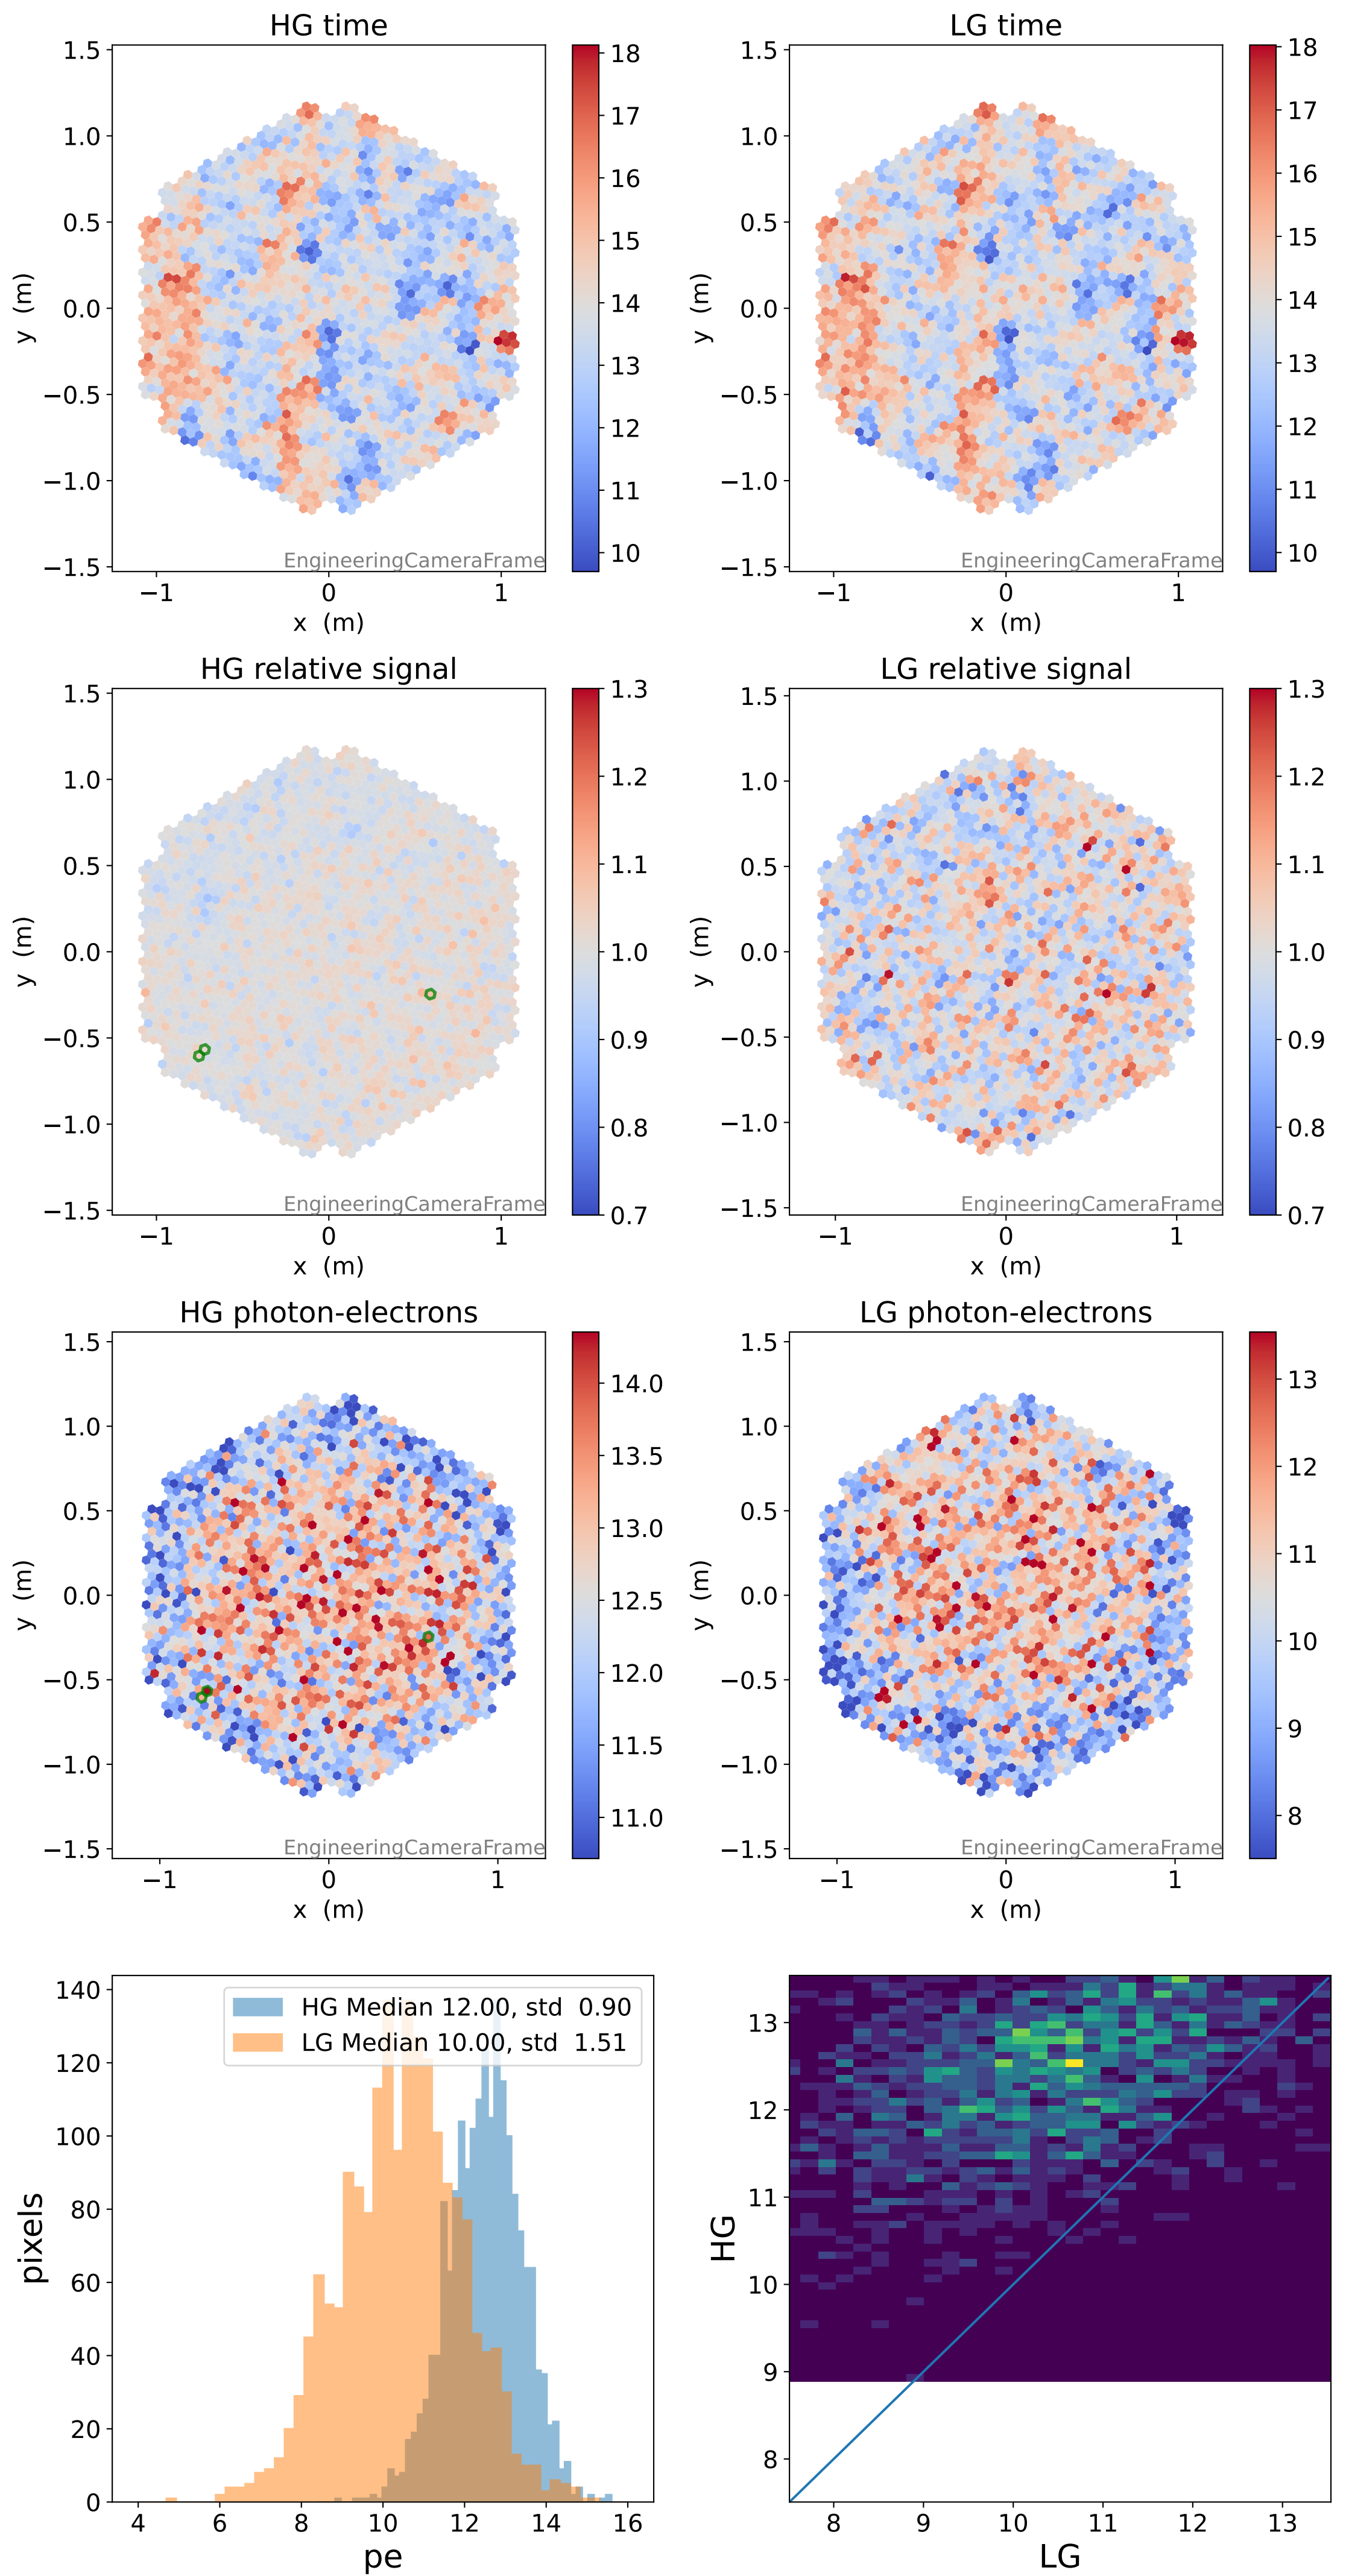

Run 13753

Run 13753

Run 13753 channel: HG

FF sample of 10000 events

pedestal sample of 10000 events

flat-fielded gain [ADC/pe]

Run 13753 channel: LG

FF sample of 10000 events

pedestal sample of 10000 events

flat-fielded gain [ADC/pe]