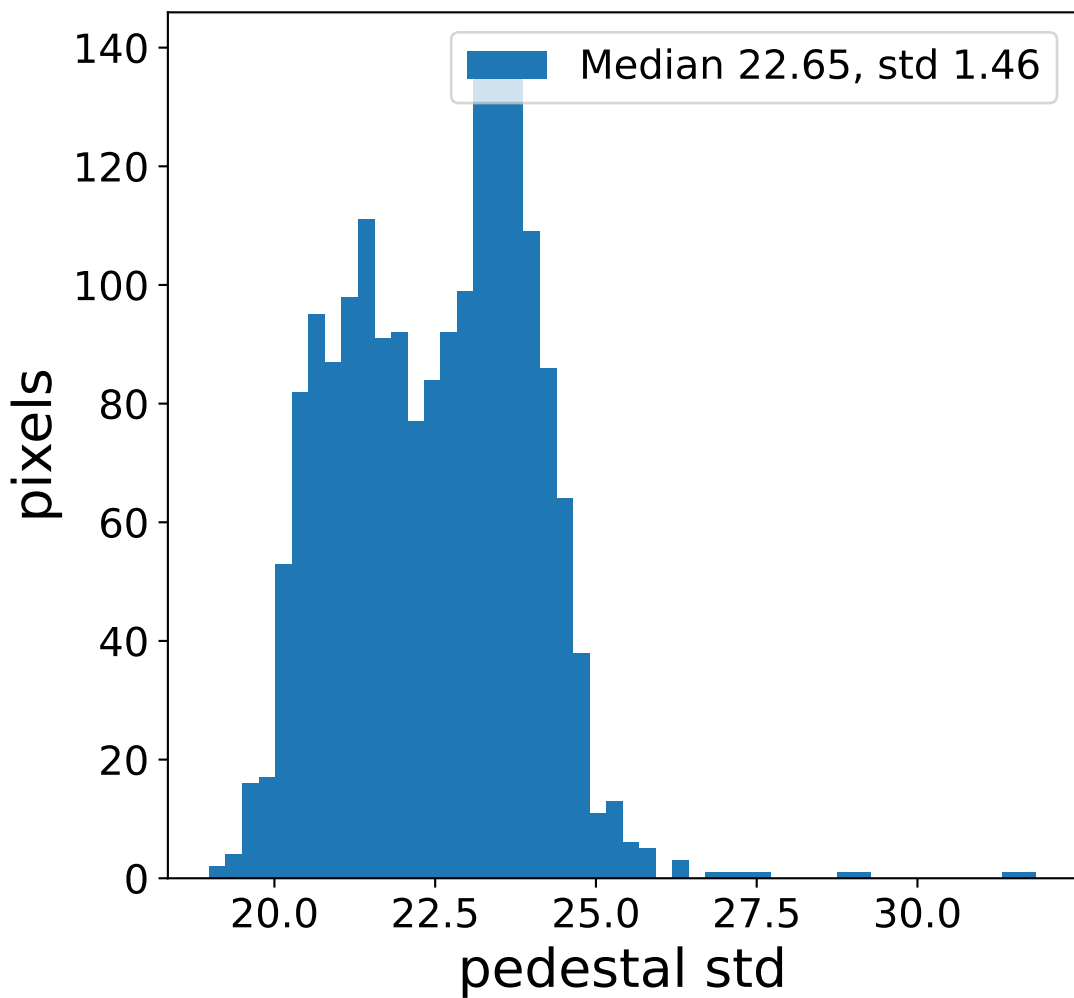

Run 13753

Run 13753

Run 13753 channel: HG

FF sample of 10000 events

pedestal sample of 10000 events

flat-fielded gain [ADC/pe]

Run 13753 channel: LG

FF sample of 10000 events

pedestal sample of 10000 events

flat-fielded gain [ADC/pe]