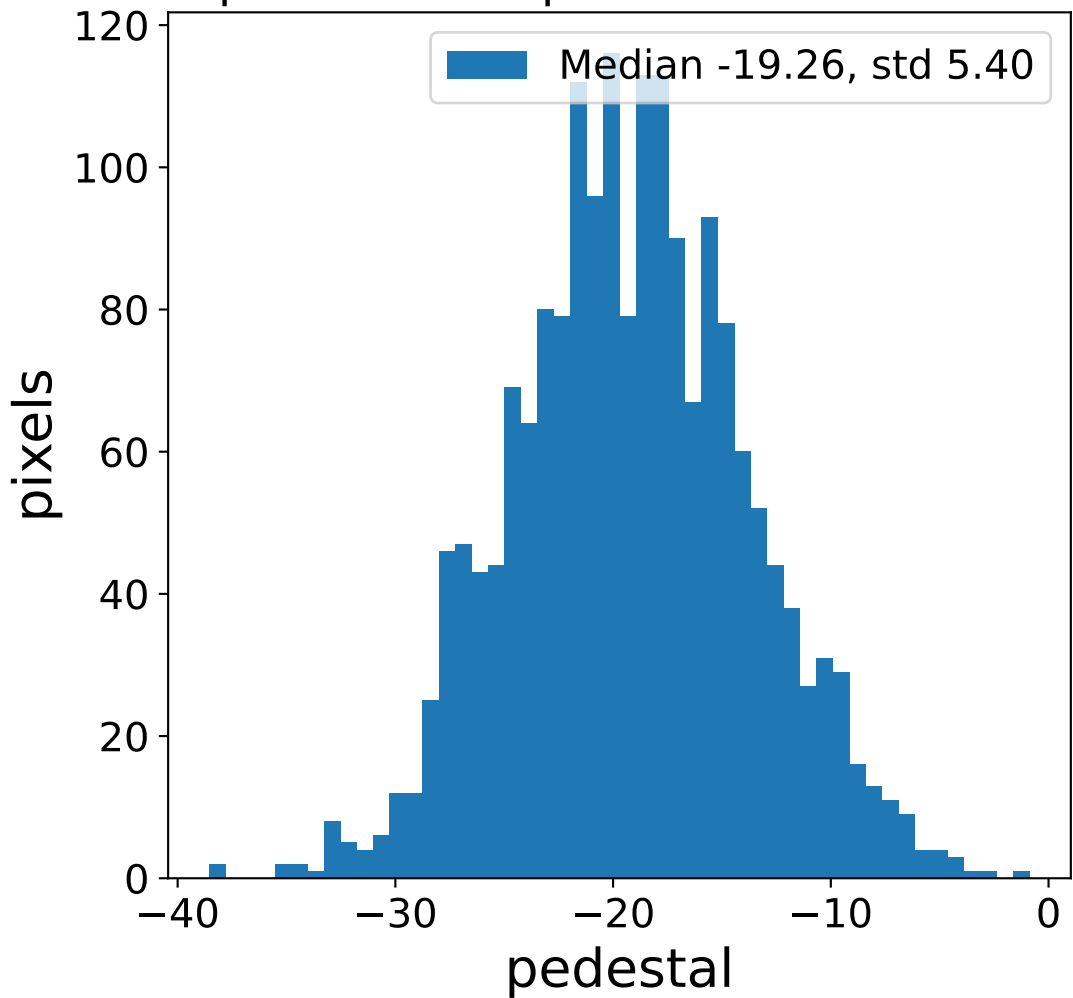

Run 13753

Run 13753

Run 13753 channel: HG

FF sample of 10000 events

pedestal sample of 10000 events

flat-fielded gain [ADC/pe]

Run 13753 channel: LG

FF sample of 10000 events

pedestal sample of 10000 events

flat-fielded gain [ADC/pe]