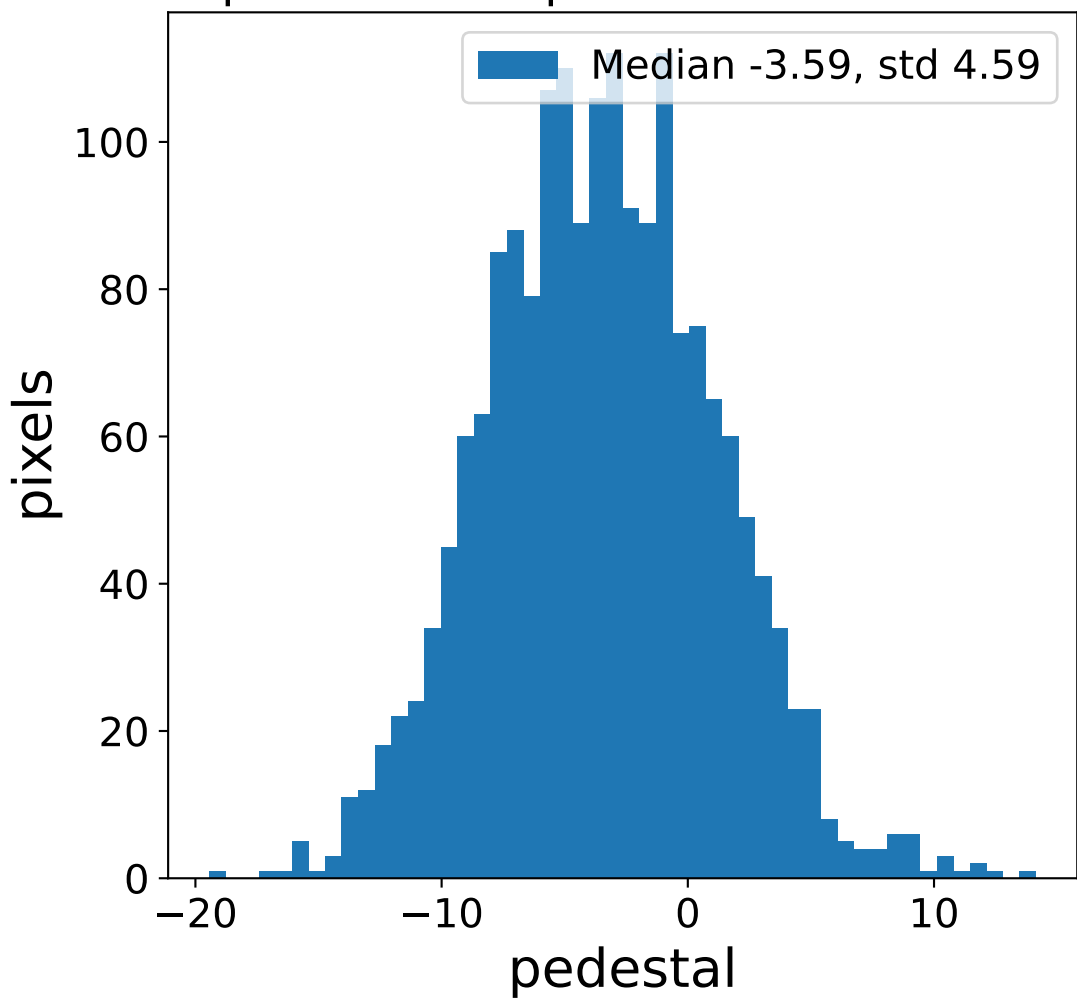

Run 13753

Run 13753

Run 13753 channel: HG

FF sample of 10000 events

pedestal sample of 10000 events

flat-fielded gain [ADC/pe]

Run 13753 channel: LG

FF sample of 10000 events

pedestal sample of 10000 events

flat-fielded gain [ADC/pe]