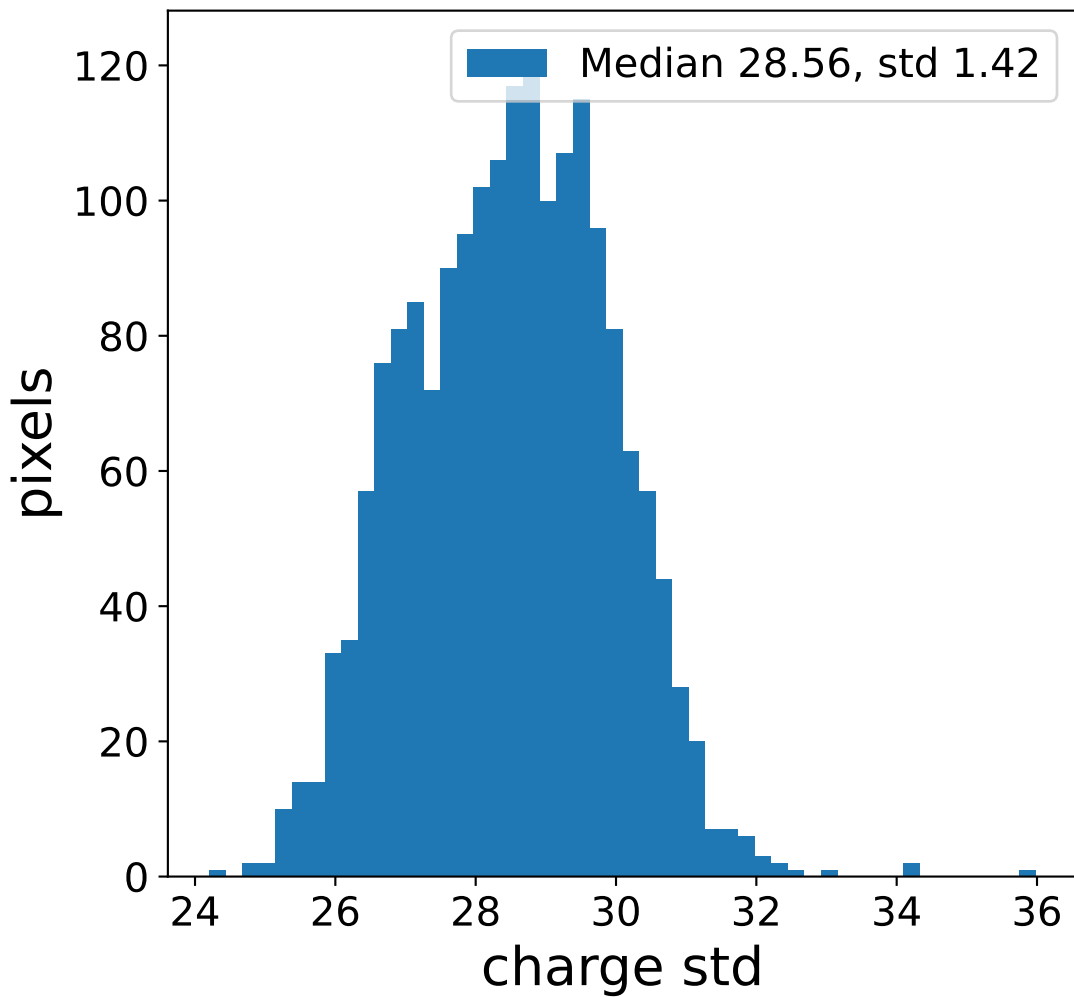

Run 13753

Run 13753

Run 13753 channel: HG

FF sample of 10000 events

pedestal sample of 10000 events

flat-fielded gain [ADC/pe]

Run 13753 channel: LG

FF sample of 10000 events

pedestal sample of 10000 events

flat-fielded gain [ADC/pe]