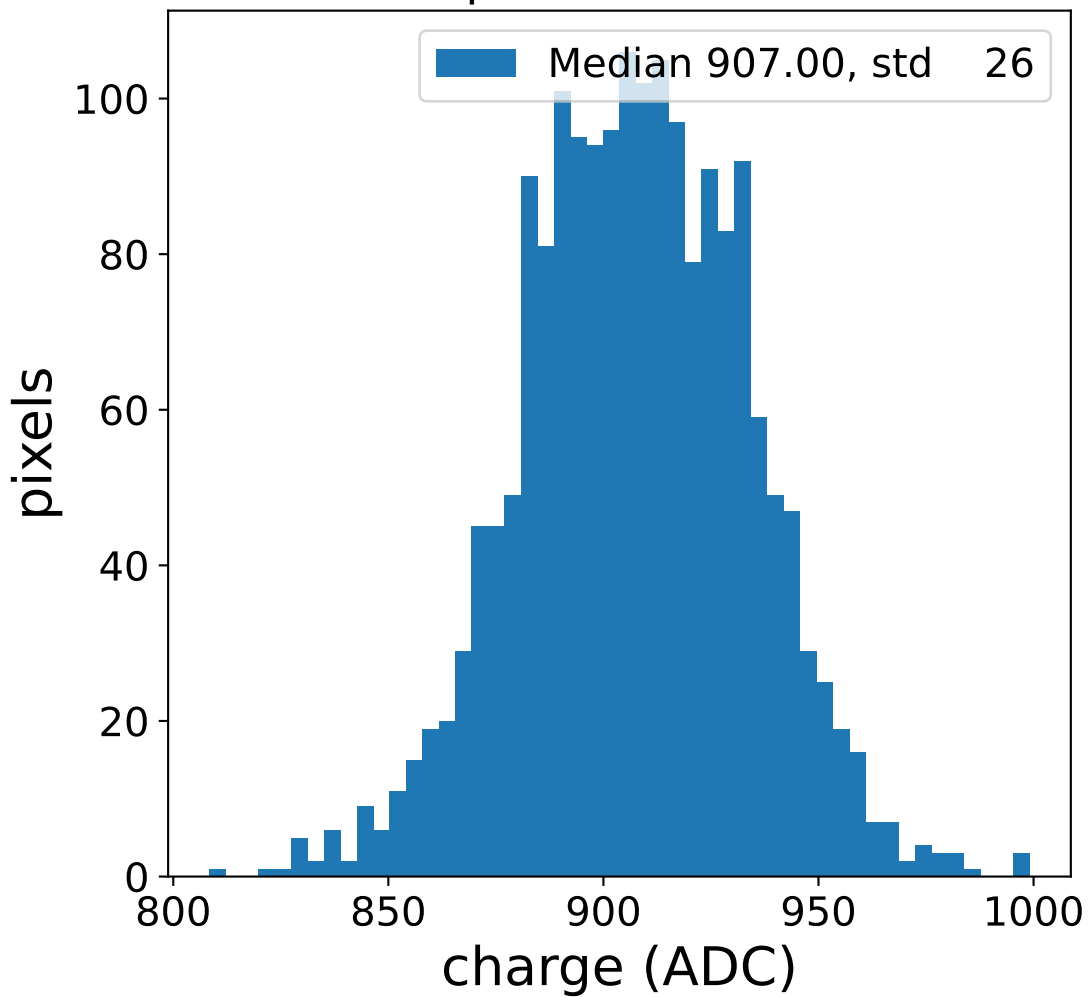

Run 13753

Run 13753

Run 13753 channel: HG

FF sample of 10000 events

pedestal sample of 10000 events

flat-fielded gain [ADC/pe]

Run 13753 channel: LG

FF sample of 10000 events

pedestal sample of 10000 events

flat-fielded gain [ADC/pe]