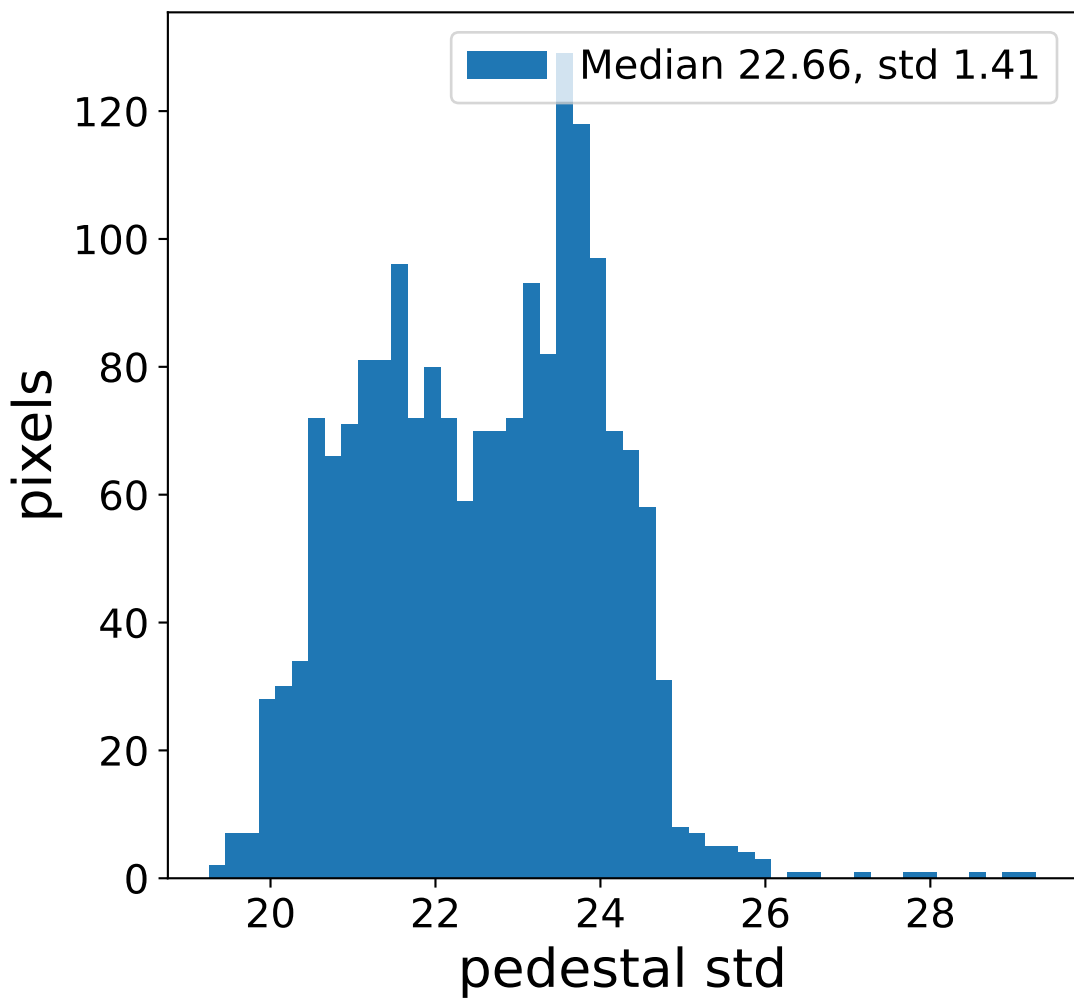

Run 13752

Run 13752

Run 13752 channel: HG

FF sample of 10000 events

pedestal sample of 10000 events

flat-fielded gain [ADC/pe]

Run 13752 channel: LG

FF sample of 10000 events

pedestal sample of 10000 events

flat-fielded gain [ADC/pe]