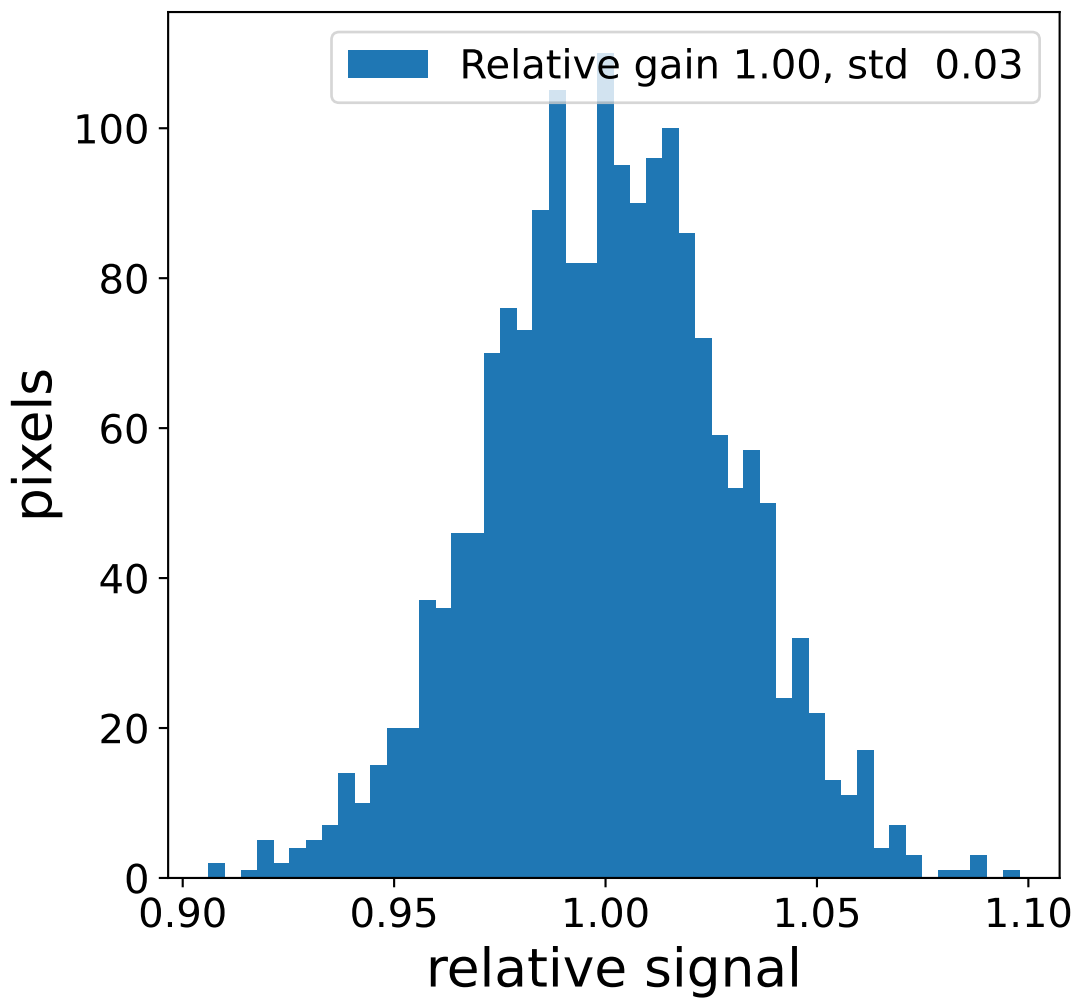

Run 13752

Run 13752

Run 13752 channel: HG

FF sample of 10000 events

pedestal sample of 10000 events

flat-fielded gain [ADC/pe]

Run 13752 channel: LG

FF sample of 10000 events

pedestal sample of 10000 events

flat-fielded gain [ADC/pe]