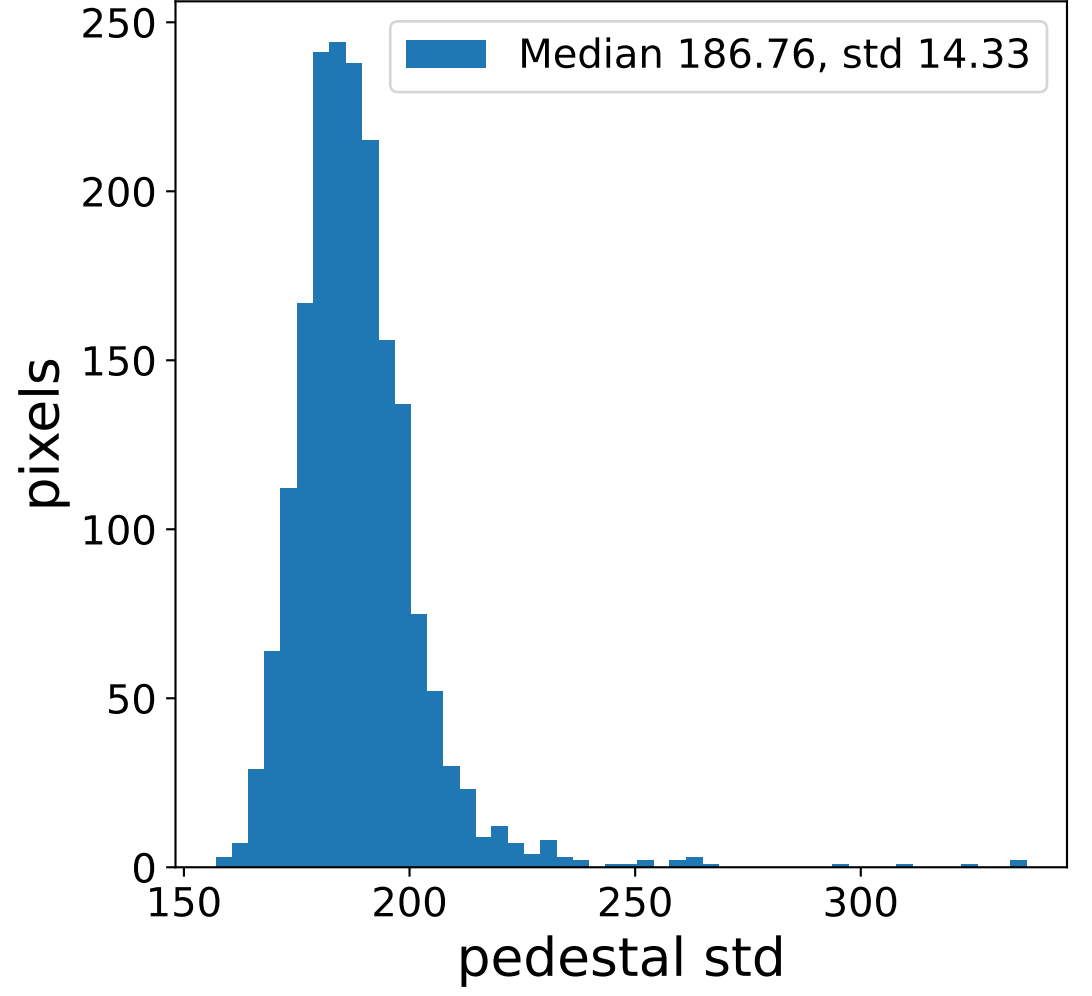

Run 13752

Run 13752

Run 13752 channel: HG

FF sample of 10000 events

pedestal sample of 10000 events

flat-fielded gain [ADC/pe]

Run 13752 channel: LG

FF sample of 10000 events

pedestal sample of 10000 events

flat-fielded gain [ADC/pe]