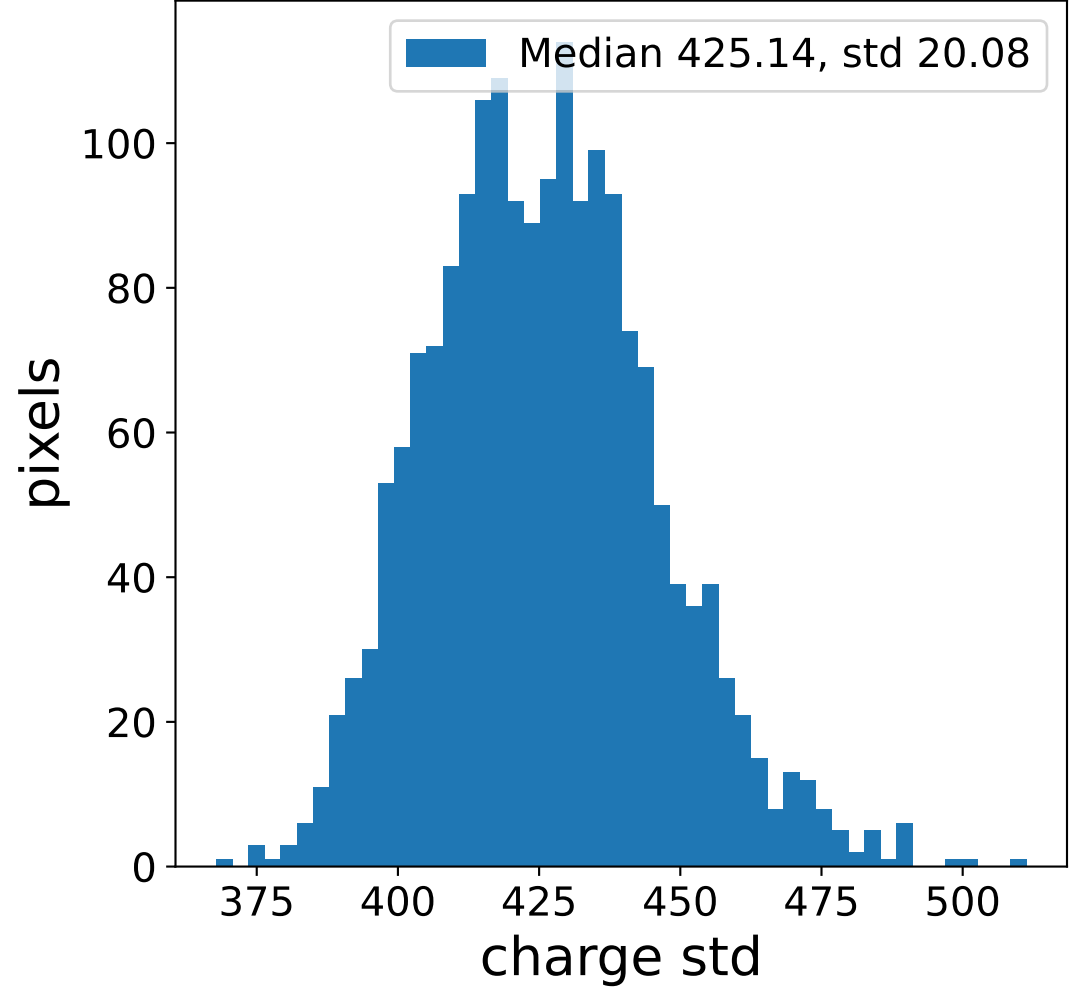

Run 13752

Run 13752

Run 13752 channel: HG

FF sample of 10000 events

pedestal sample of 10000 events

flat-fielded gain [ADC/pe]

Run 13752 channel: LG

FF sample of 10000 events

pedestal sample of 10000 events

flat-fielded gain [ADC/pe]