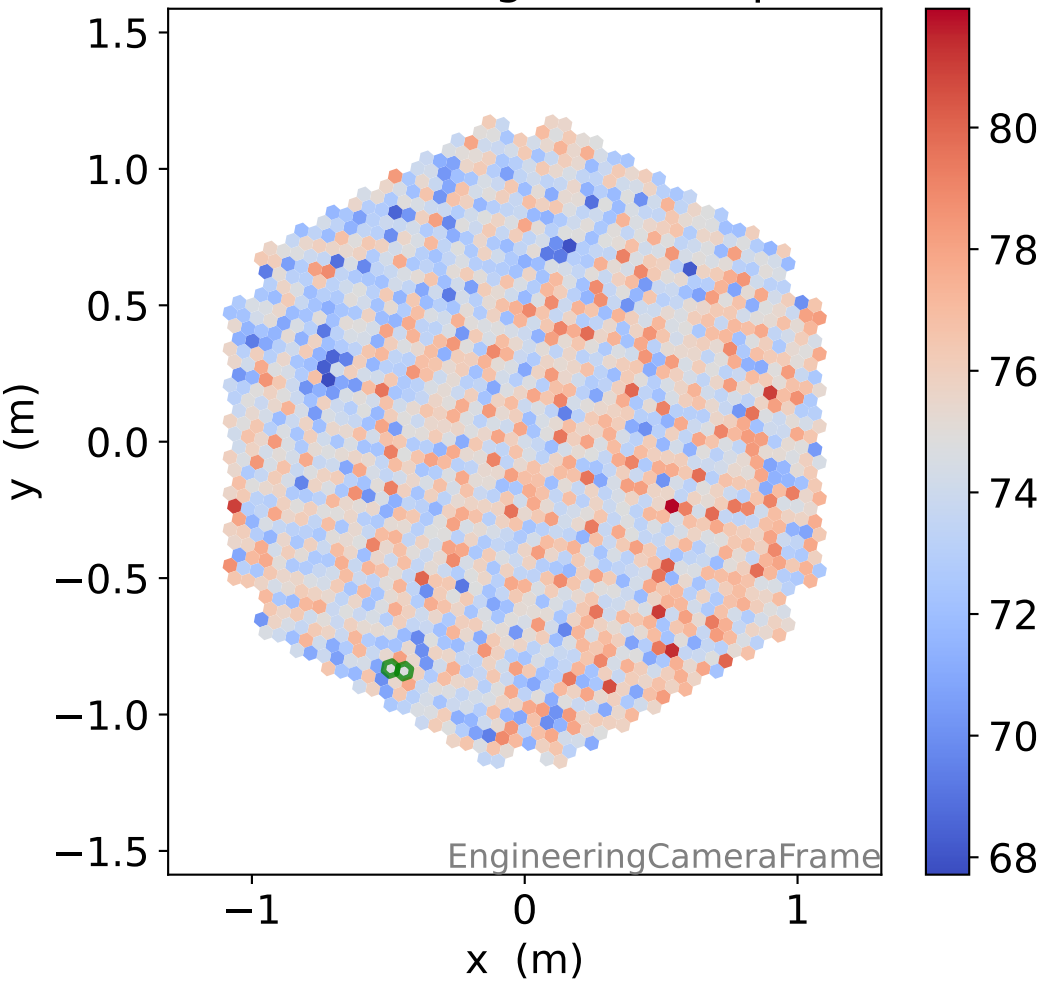

Run 13752

Run 13752

Run 13752 channel: HG

FF sample of 10000 events

pedestal sample of 10000 events

flat-fielded gain [ADC/pe]

Run 13752 channel: LG

FF sample of 10000 events

pedestal sample of 10000 events

flat-fielded gain [ADC/pe]