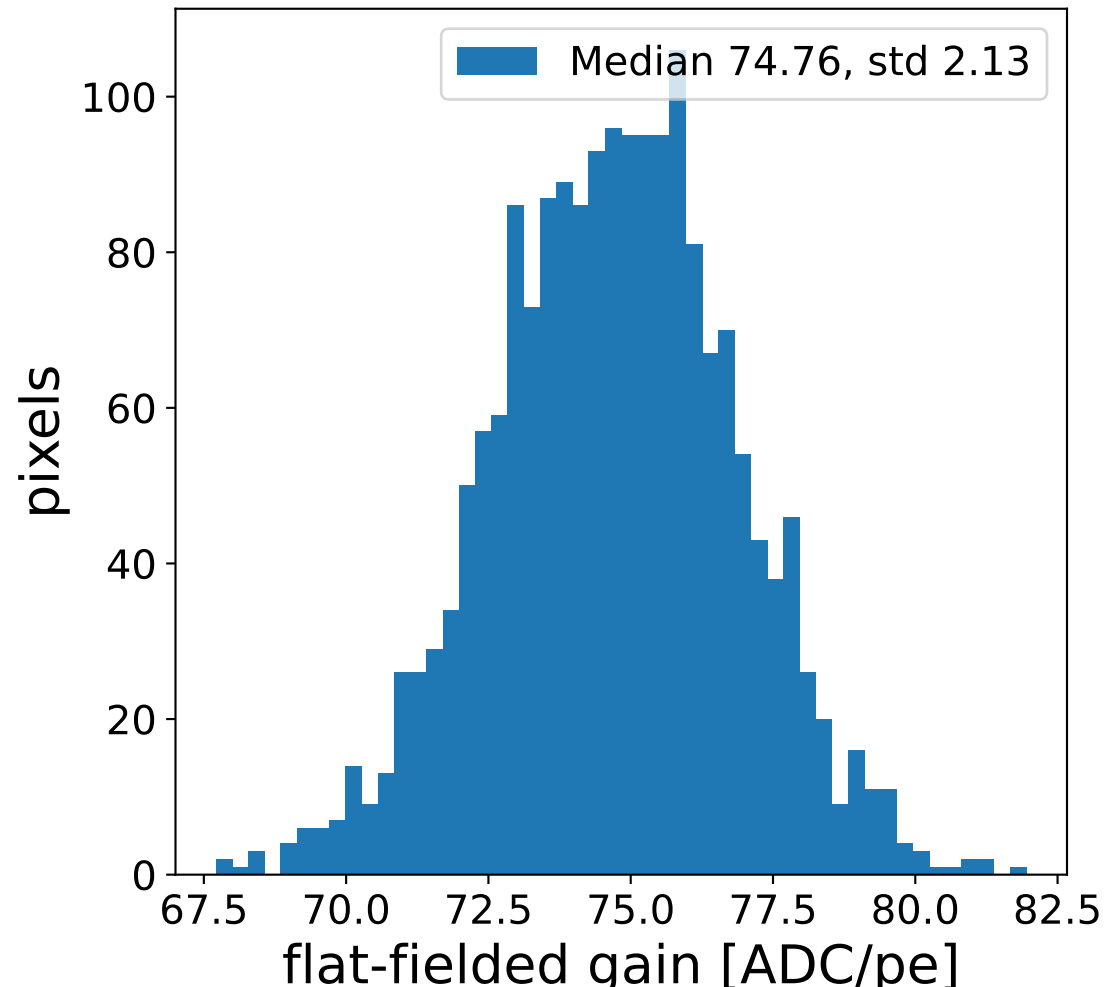

Run 13752

Run 13752

Run 13752 channel: HG

FF sample of 10000 events

pedestal sample of 10000 events

flat-fielded gain [ADC/pe]

Run 13752 channel: LG

FF sample of 10000 events

pedestal sample of 10000 events

flat-fielded gain [ADC/pe]