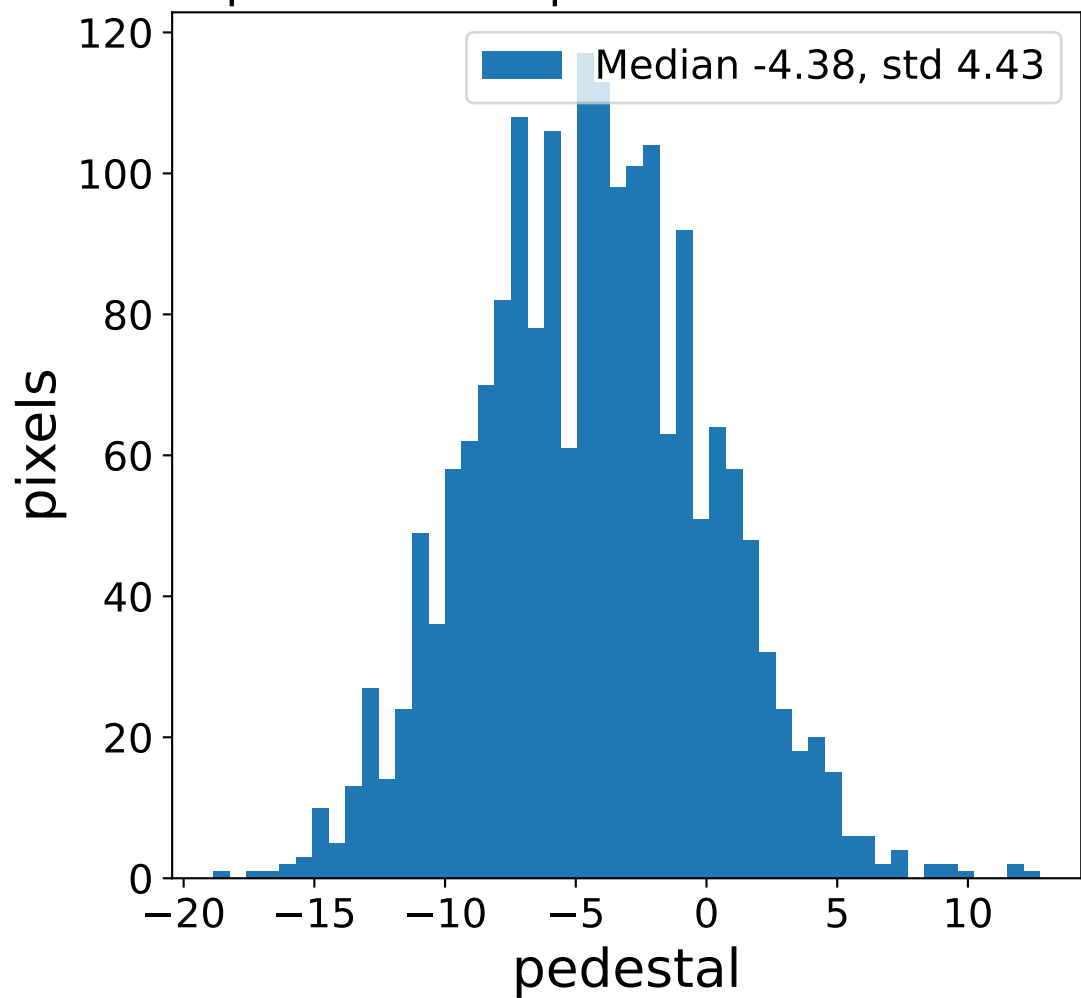

Run 13752

Run 13752

Run 13752 channel: HG

FF sample of 10000 events

pedestal sample of 10000 events

flat-fielded gain [ADC/pe]

Run 13752 channel: LG

FF sample of 10000 events

pedestal sample of 10000 events

flat-fielded gain [ADC/pe]