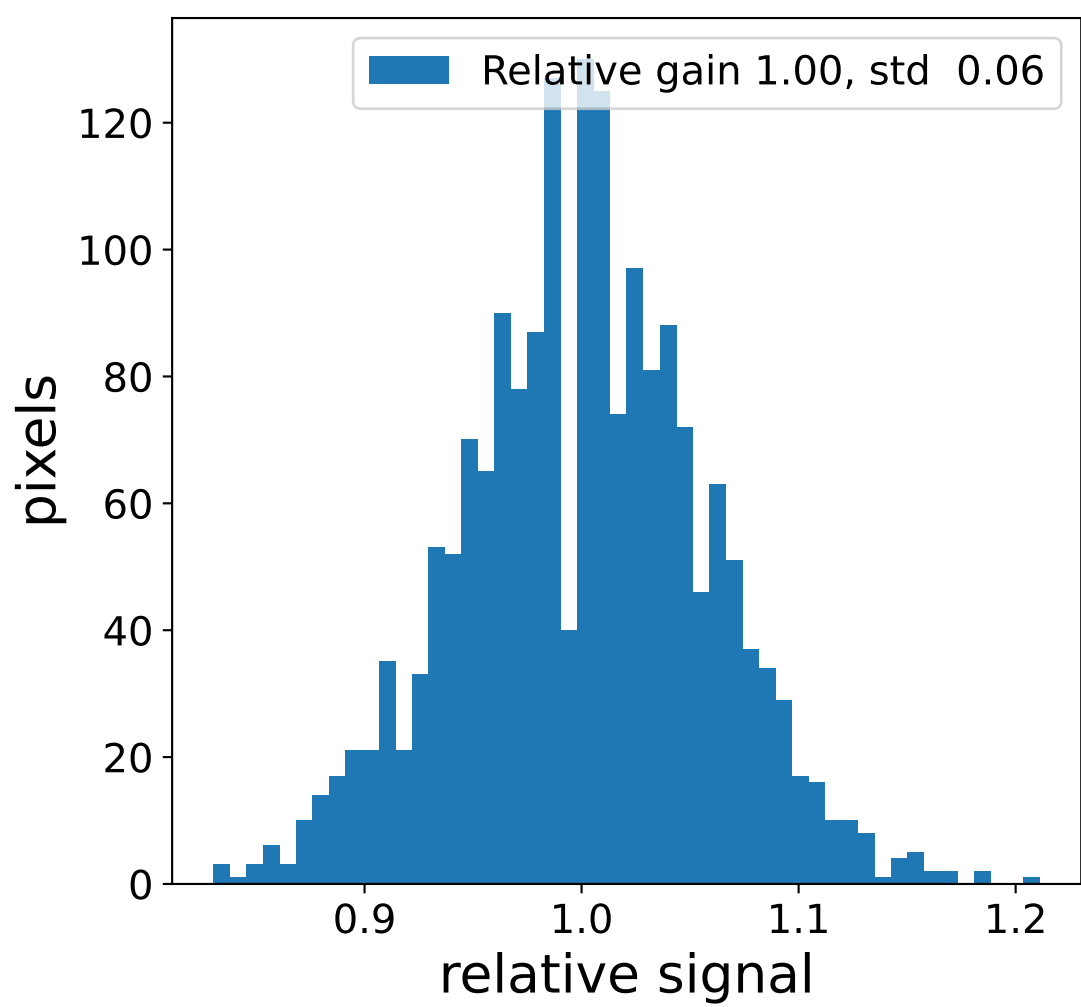

Run 13752

Run 13752

Run 13752 channel: HG

FF sample of 10000 events

pedestal sample of 10000 events

flat-fielded gain [ADC/pe]

Run 13752 channel: LG

FF sample of 10000 events

pedestal sample of 10000 events

flat-fielded gain [ADC/pe]