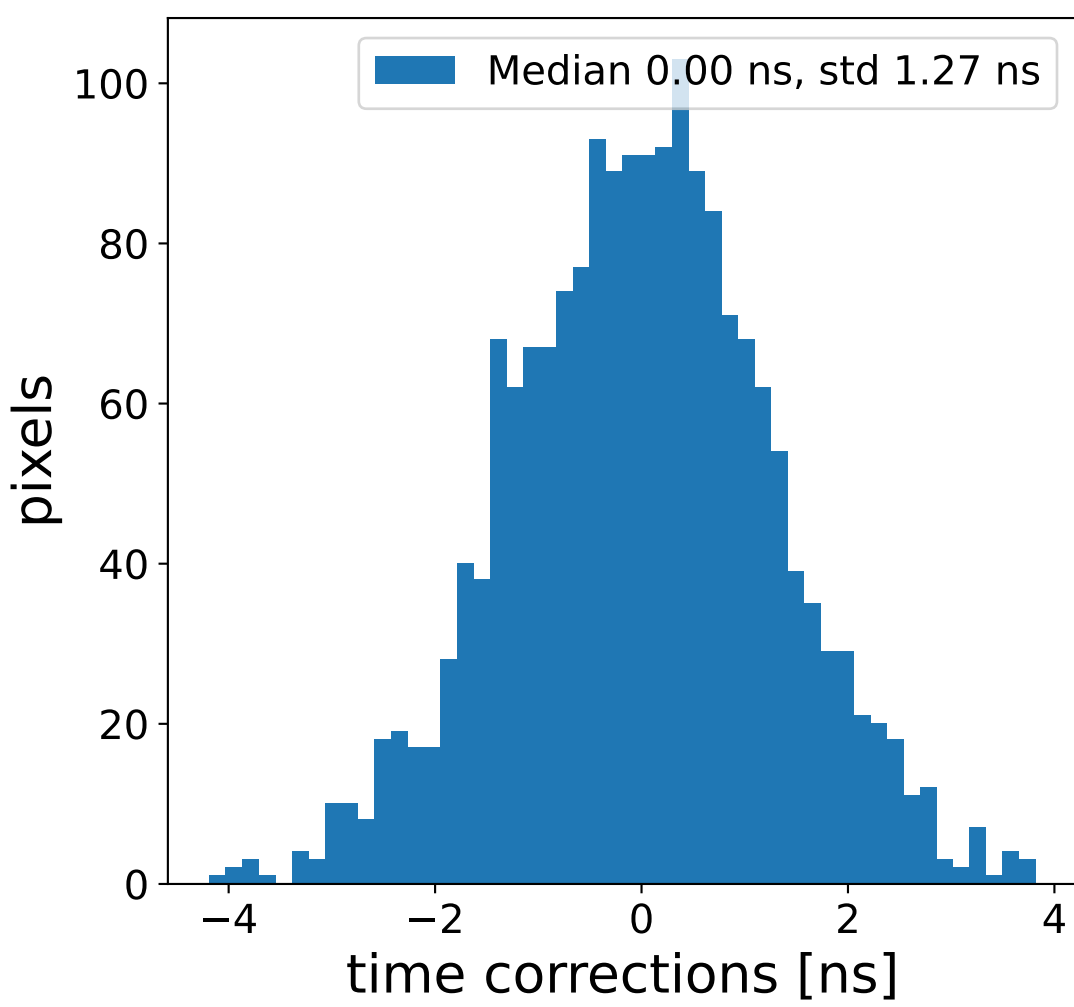

Run 13752

Run 13752

Run 13752 channel: HG

FF sample of 10000 events

pedestal sample of 10000 events

flat-fielded gain [ADC/pe]

Run 13752 channel: LG

FF sample of 10000 events

pedestal sample of 10000 events

flat-fielded gain [ADC/pe]