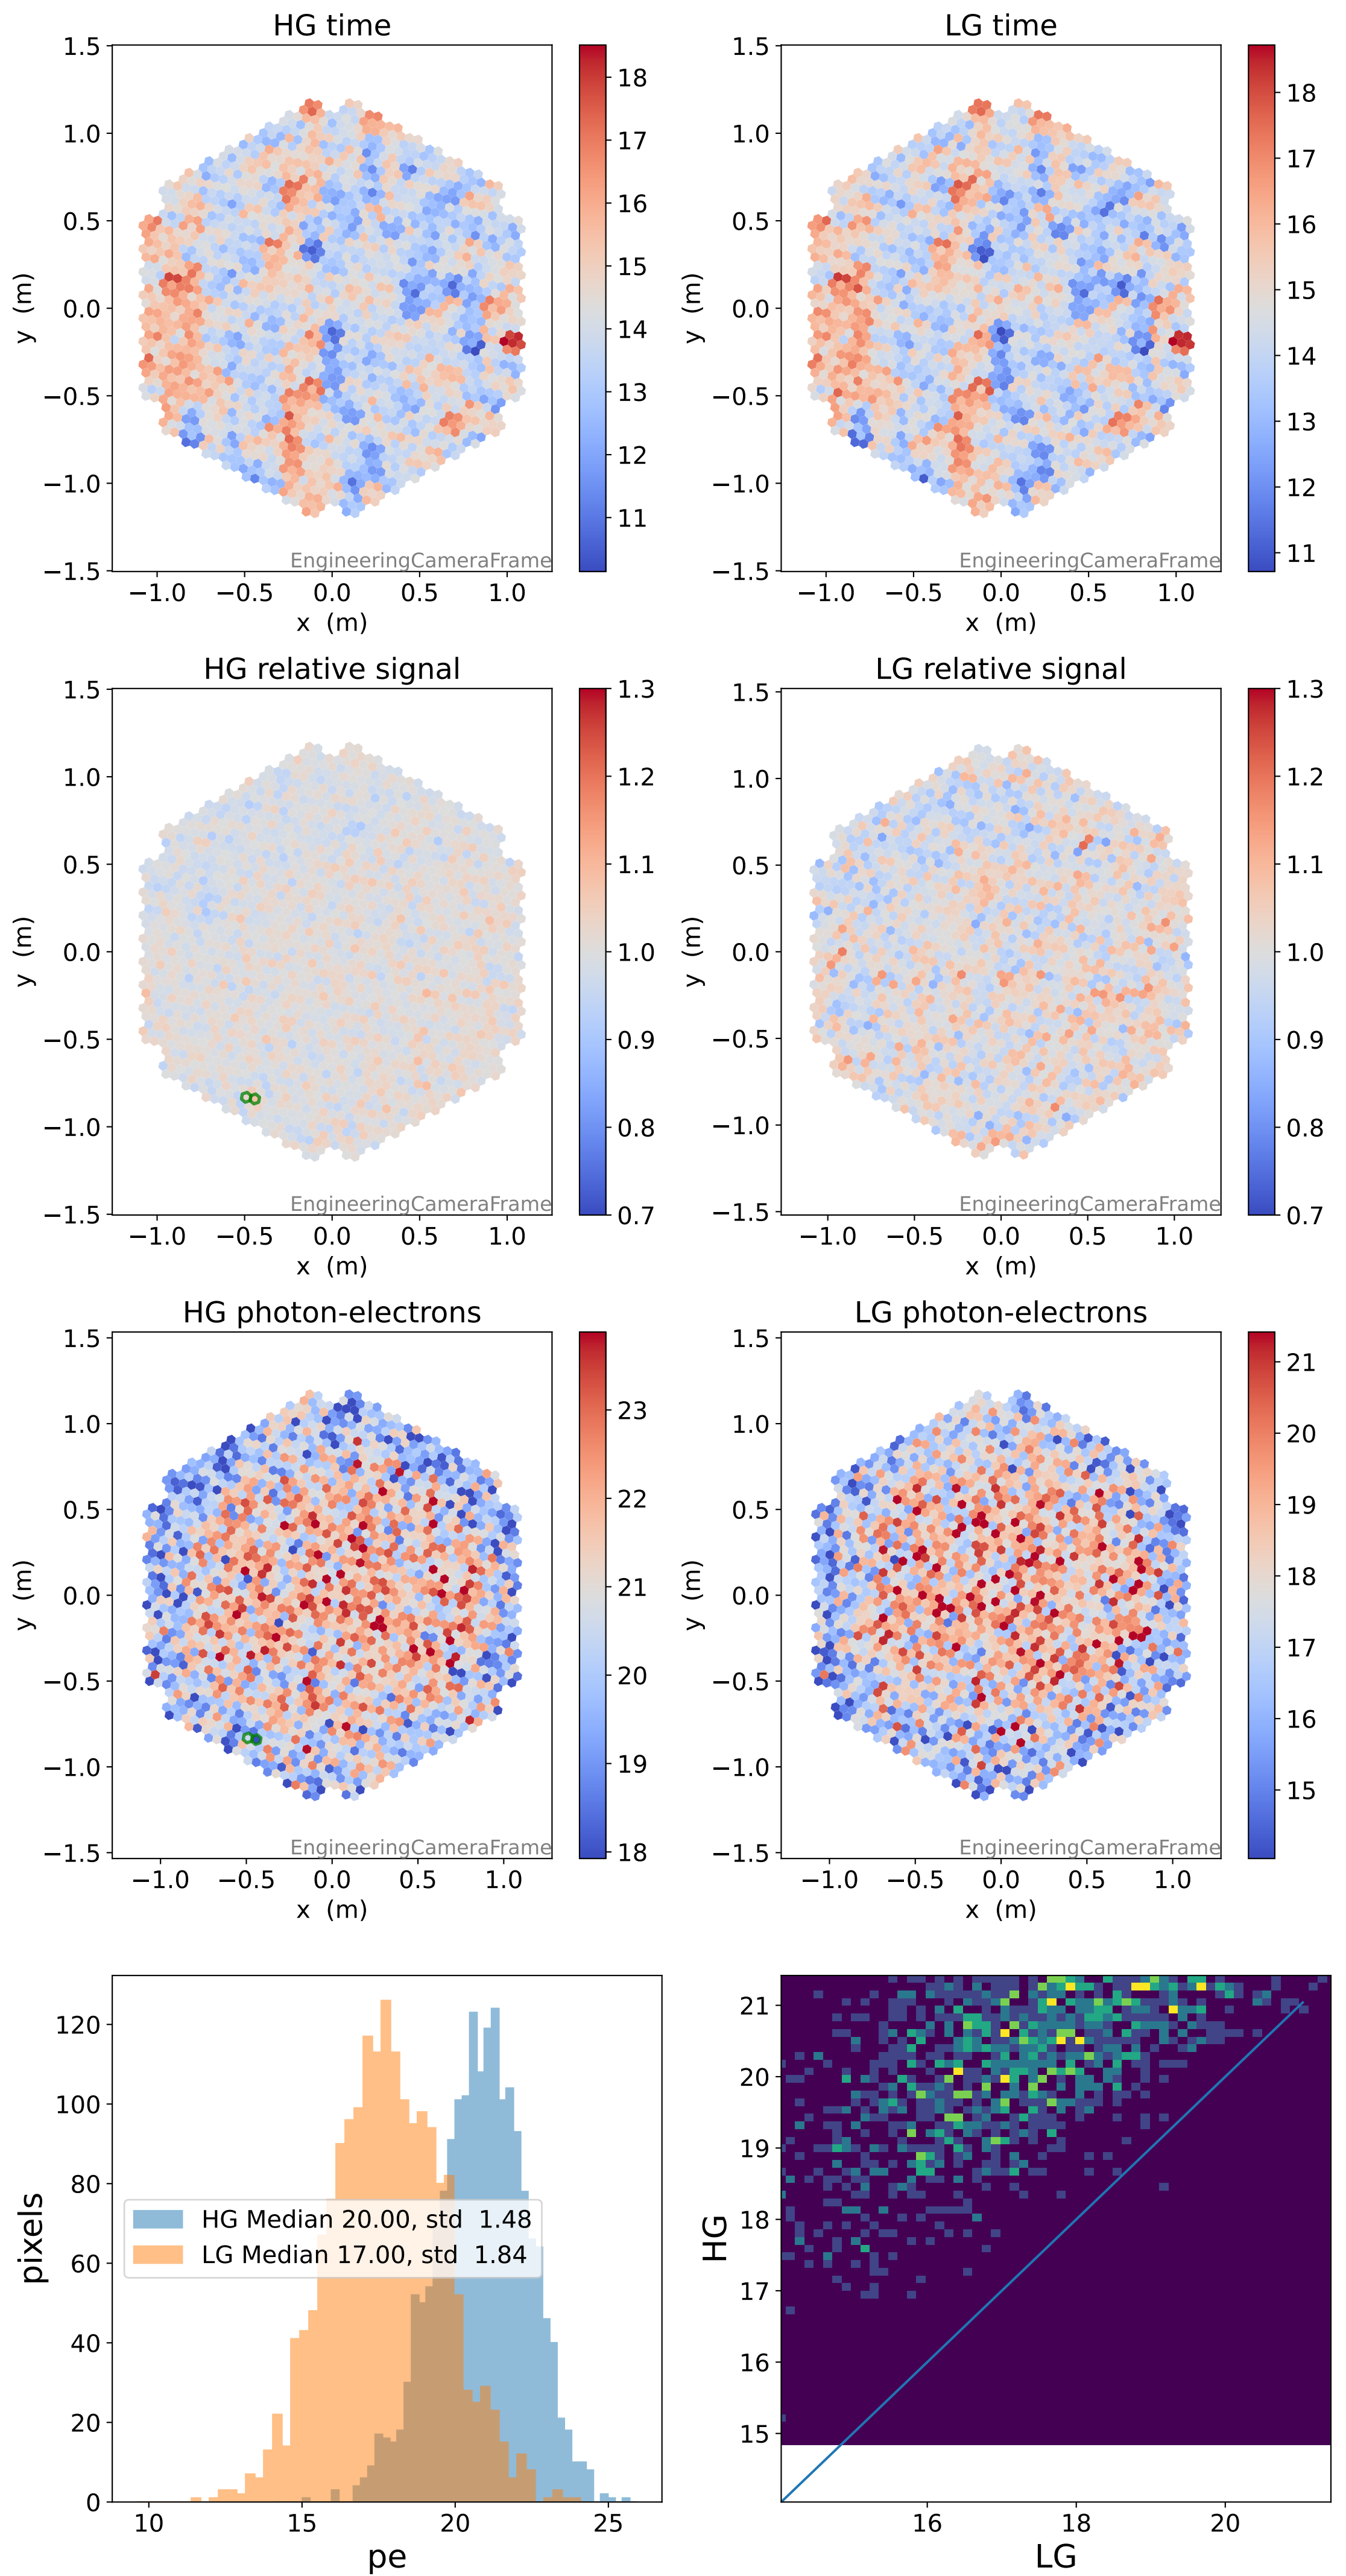

Run 13752

Run 13752

Run 13752 channel: HG

FF sample of 10000 events

pedestal sample of 10000 events

flat-fielded gain [ADC/pe]

Run 13752 channel: LG

FF sample of 10000 events

pedestal sample of 10000 events

flat-fielded gain [ADC/pe]