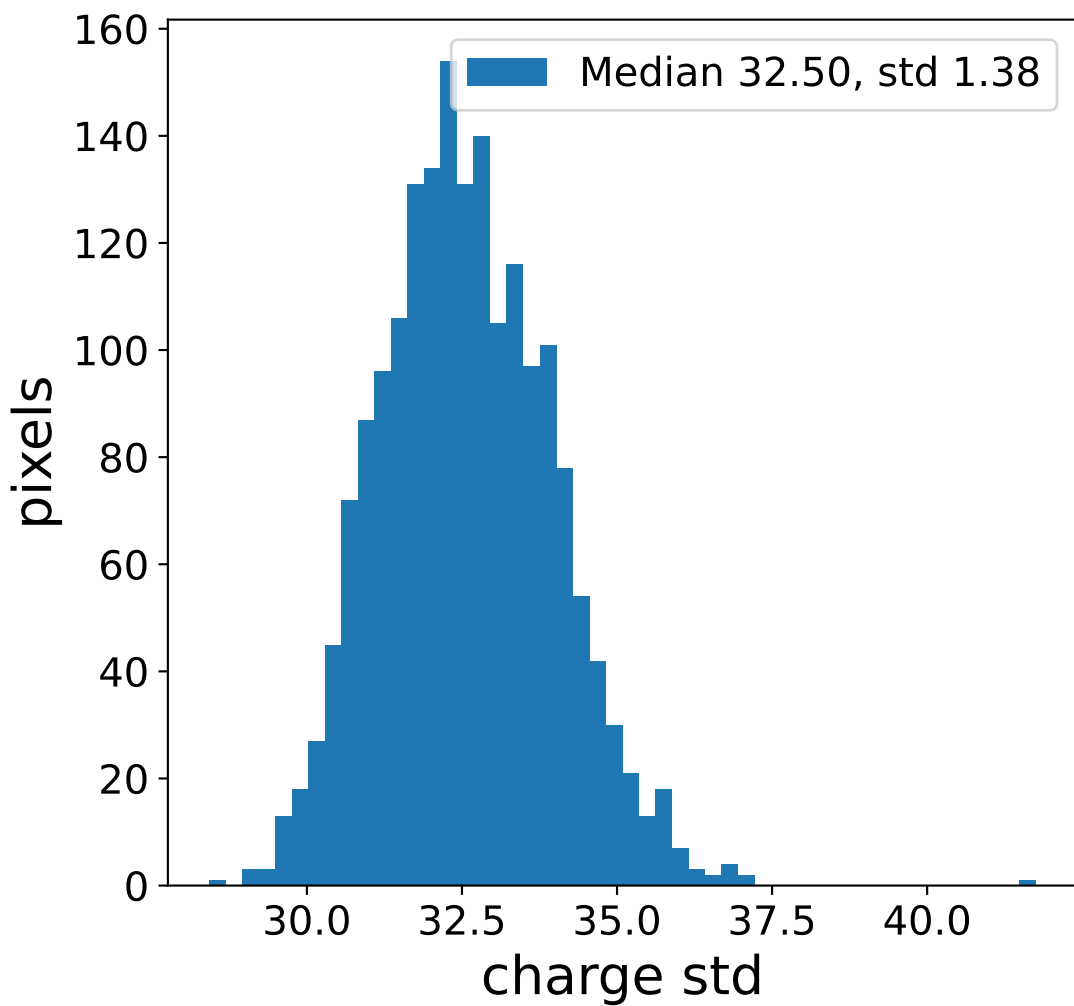

Run 13752

Run 13752

Run 13752 channel: HG

FF sample of 10000 events

pedestal sample of 10000 events

flat-fielded gain [ADC/pe]

Run 13752 channel: LG

FF sample of 10000 events

pedestal sample of 10000 events

flat-fielded gain [ADC/pe]