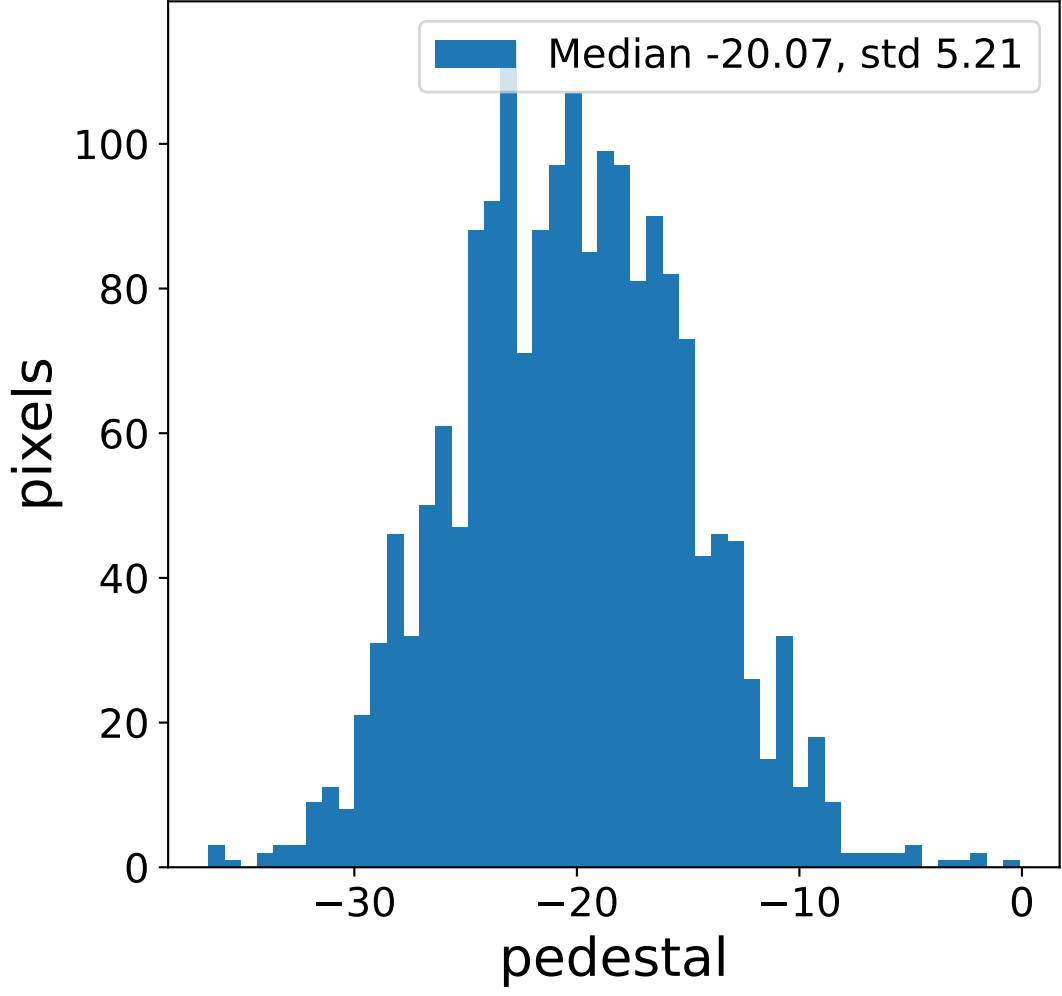

Run 13752

Run 13752

Run 13752 channel: HG

FF sample of 10000 events

pedestal sample of 10000 events

flat-fielded gain [ADC/pe]

Run 13752 channel: LG

FF sample of 10000 events

pedestal sample of 10000 events

flat-fielded gain [ADC/pe]