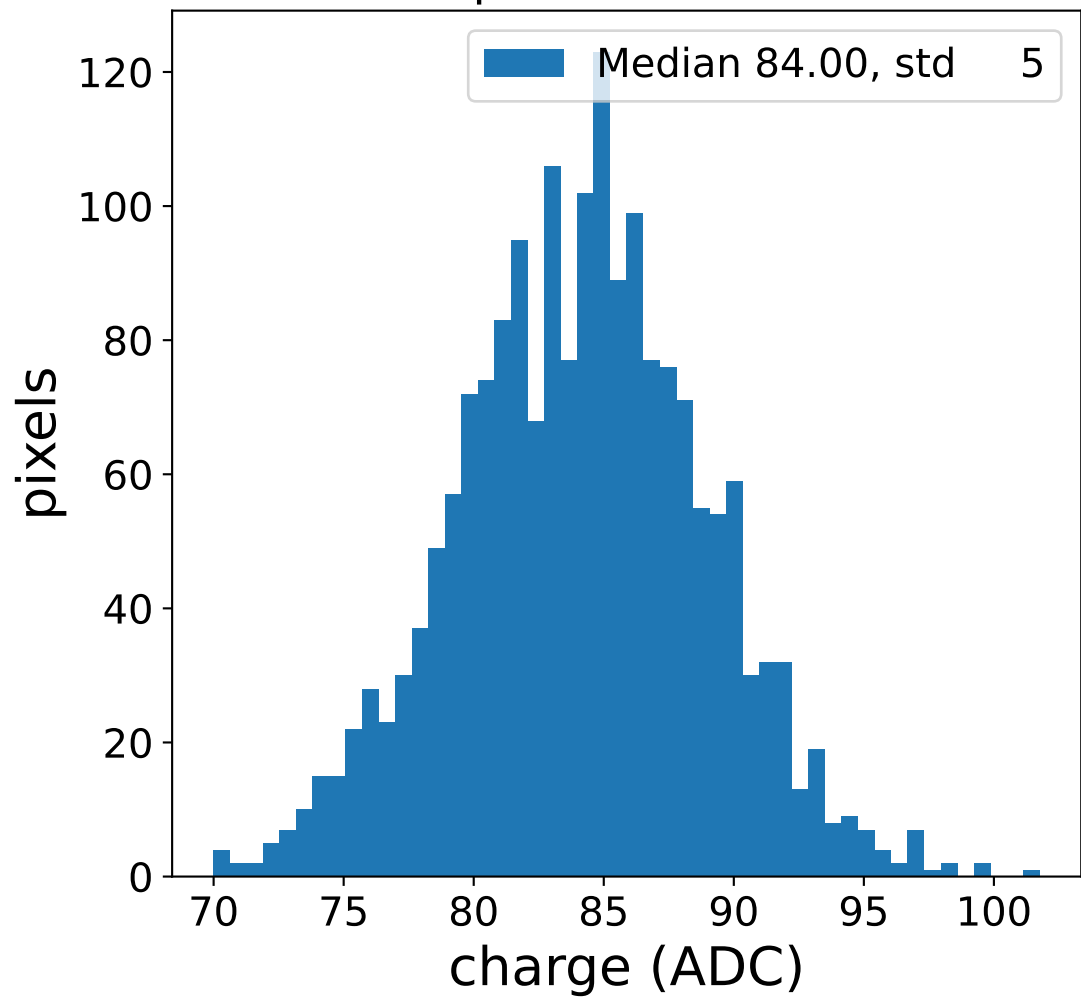

Run 13752

Run 13752

Run 13752 channel: HG

FF sample of 10000 events

pedestal sample of 10000 events

flat-fielded gain [ADC/pe]

Run 13752 channel: LG

FF sample of 10000 events

pedestal sample of 10000 events

flat-fielded gain [ADC/pe]