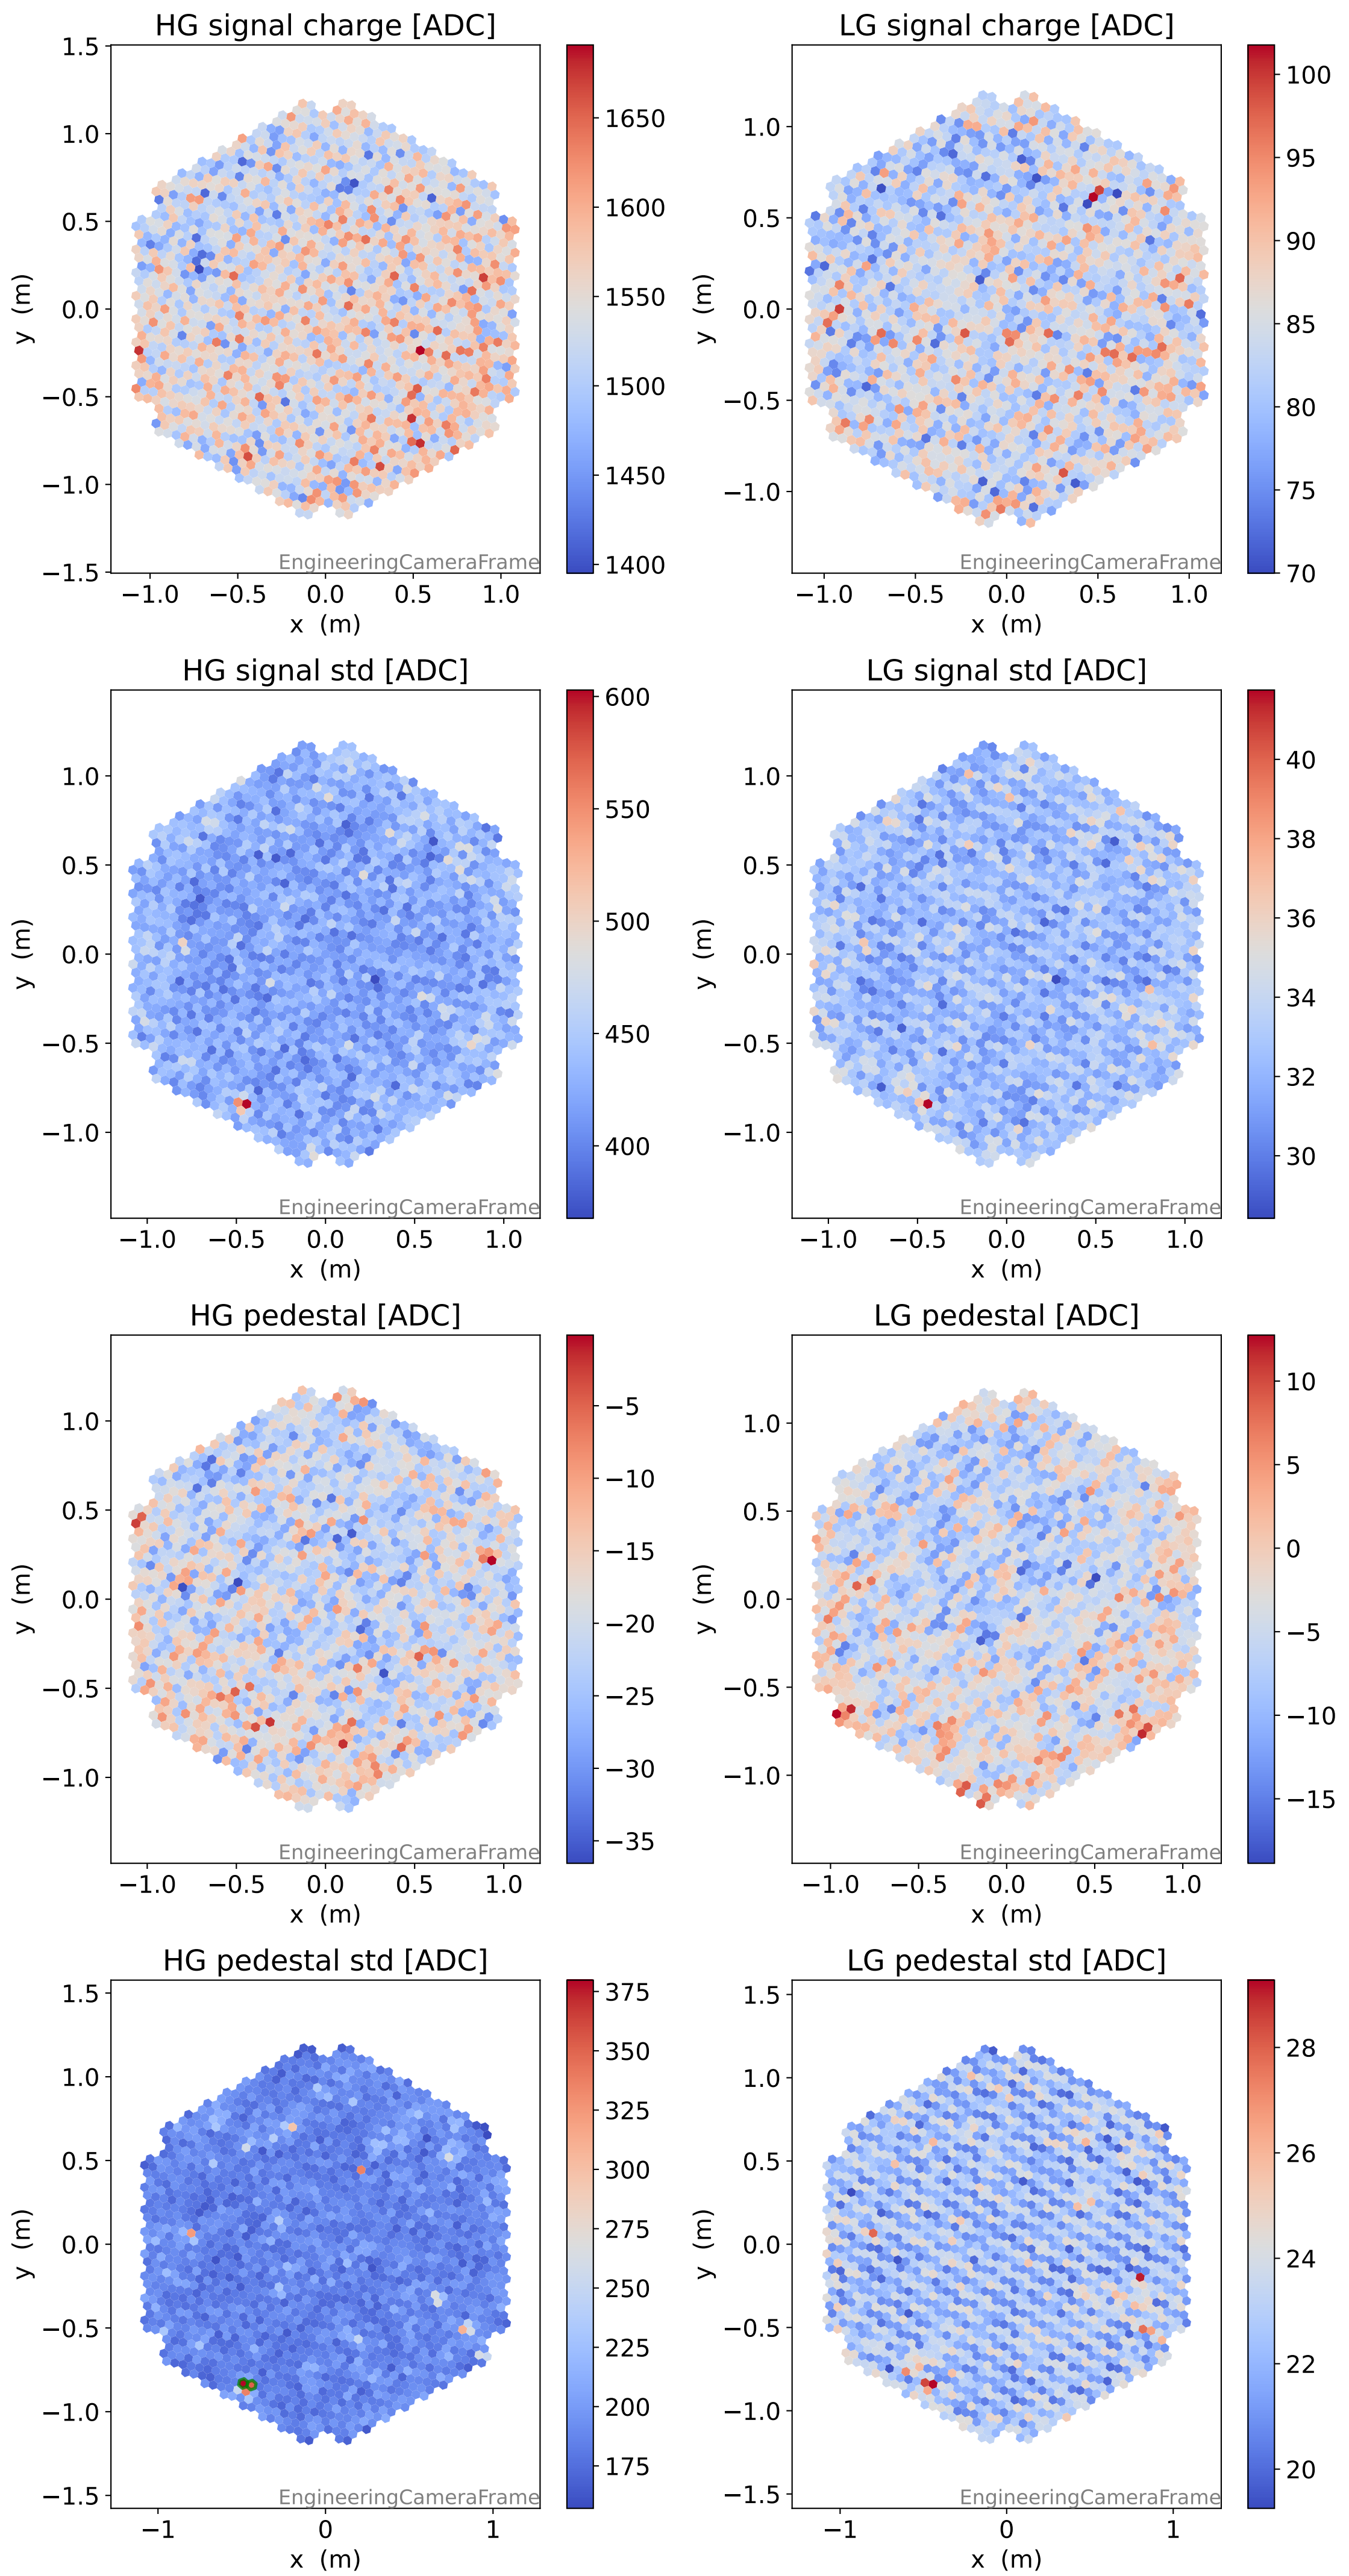

Run 13752

Run 13752

Run 13752 channel: HG

FF sample of 10000 events

pedestal sample of 10000 events

flat-fielded gain [ADC/pe]

Run 13752 channel: LG

FF sample of 10000 events

pedestal sample of 10000 events

flat-fielded gain [ADC/pe]