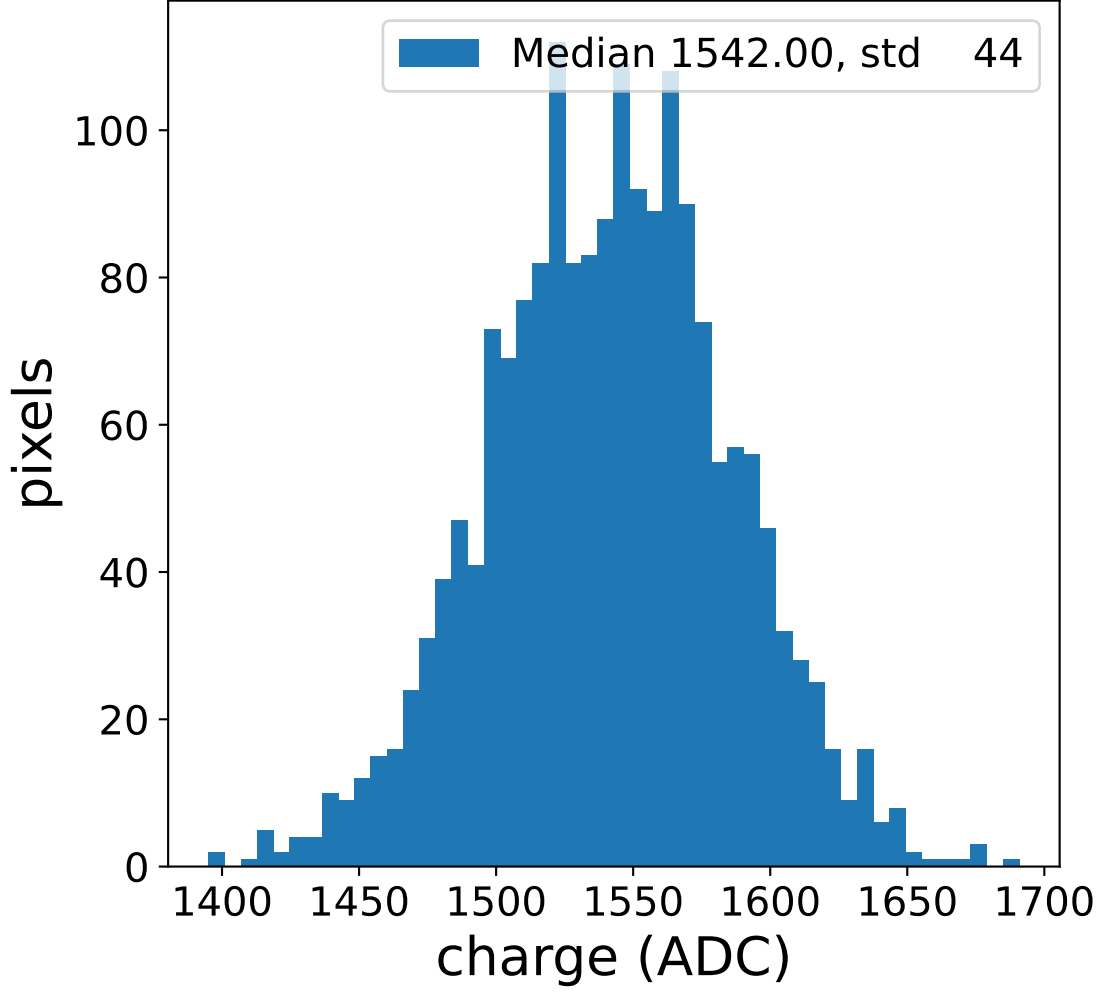

Run 13752

Run 13752

Run 13752 channel: HG

FF sample of 10000 events

pedestal sample of 10000 events

flat-fielded gain [ADC/pe]

Run 13752 channel: LG

FF sample of 10000 events

pedestal sample of 10000 events

flat-fielded gain [ADC/pe]