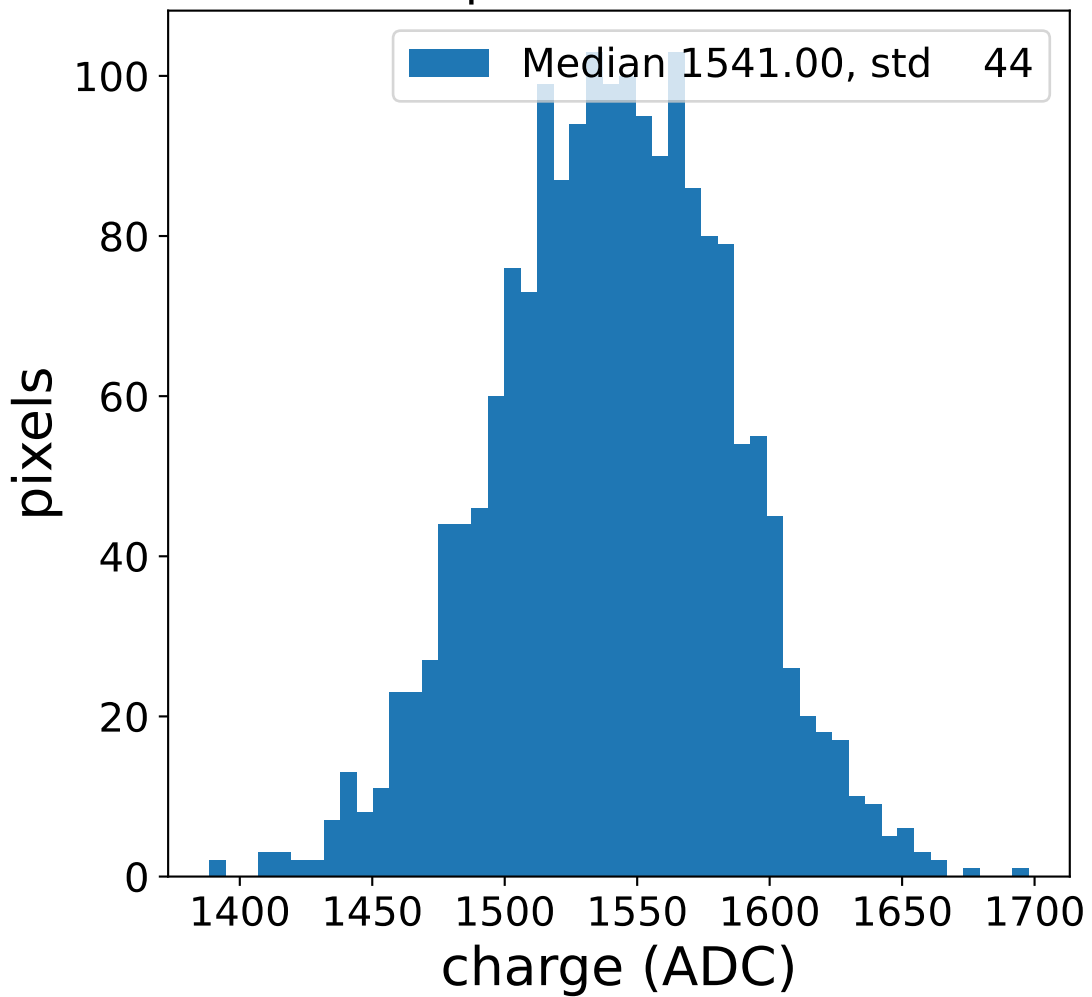

Run 13752

Run 13752

Run 13752 channel: HG

FF sample of 10000 events

pedestal sample of 10000 events

flat-fielded gain [ADC/pe]

Run 13752 channel: LG

FF sample of 10000 events

pedestal sample of 10000 events

flat-fielded gain [ADC/pe]