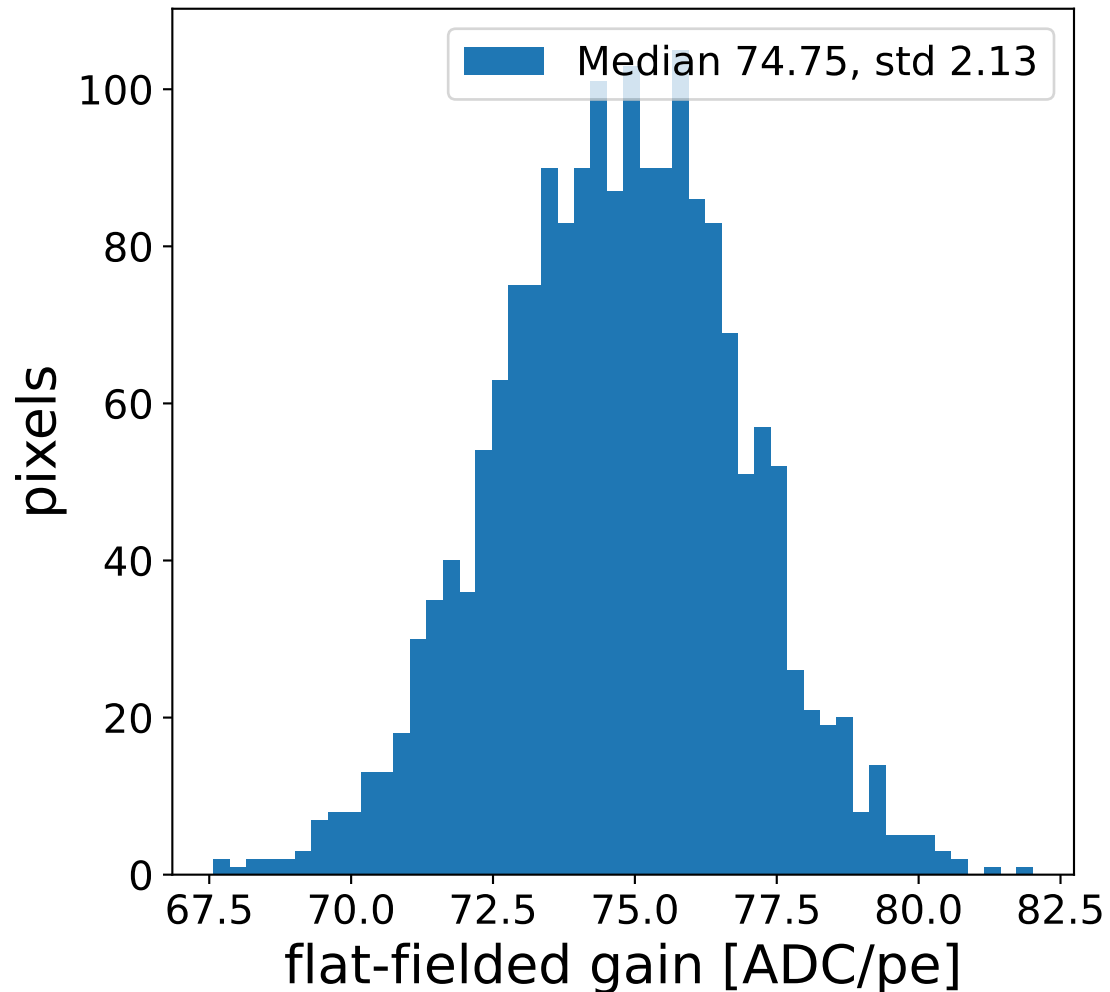

Run 13752

Run 13752

Run 13752 channel: HG

FF sample of 10000 events

pedestal sample of 10000 events

flat-fielded gain [ADC/pe]

Run 13752 channel: LG

FF sample of 10000 events

pedestal sample of 10000 events

flat-fielded gain [ADC/pe]