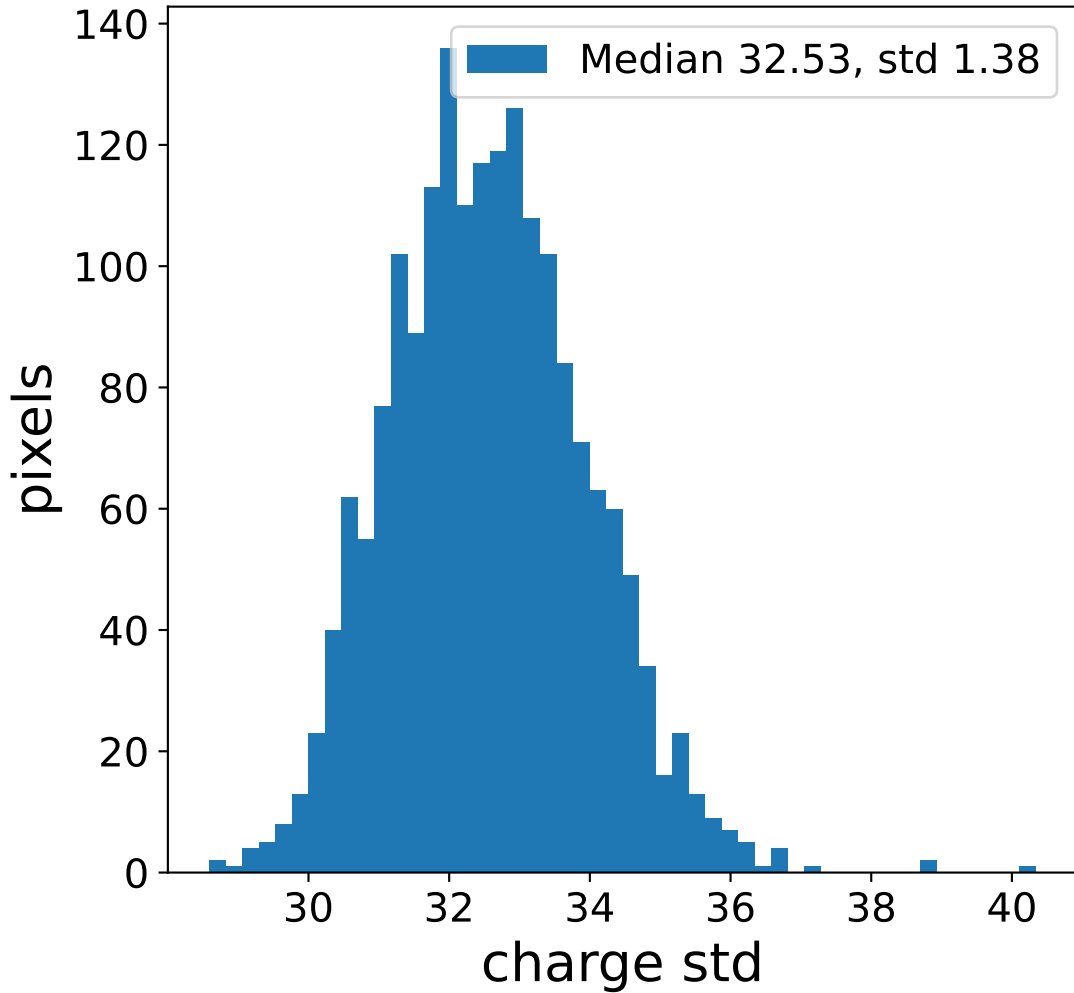

Run 13752

Run 13752

Run 13752 channel: HG

FF sample of 10000 events

pedestal sample of 10000 events

flat-fielded gain [ADC/pe]

Run 13752 channel: LG

FF sample of 10000 events

pedestal sample of 10000 events

flat-fielded gain [ADC/pe]