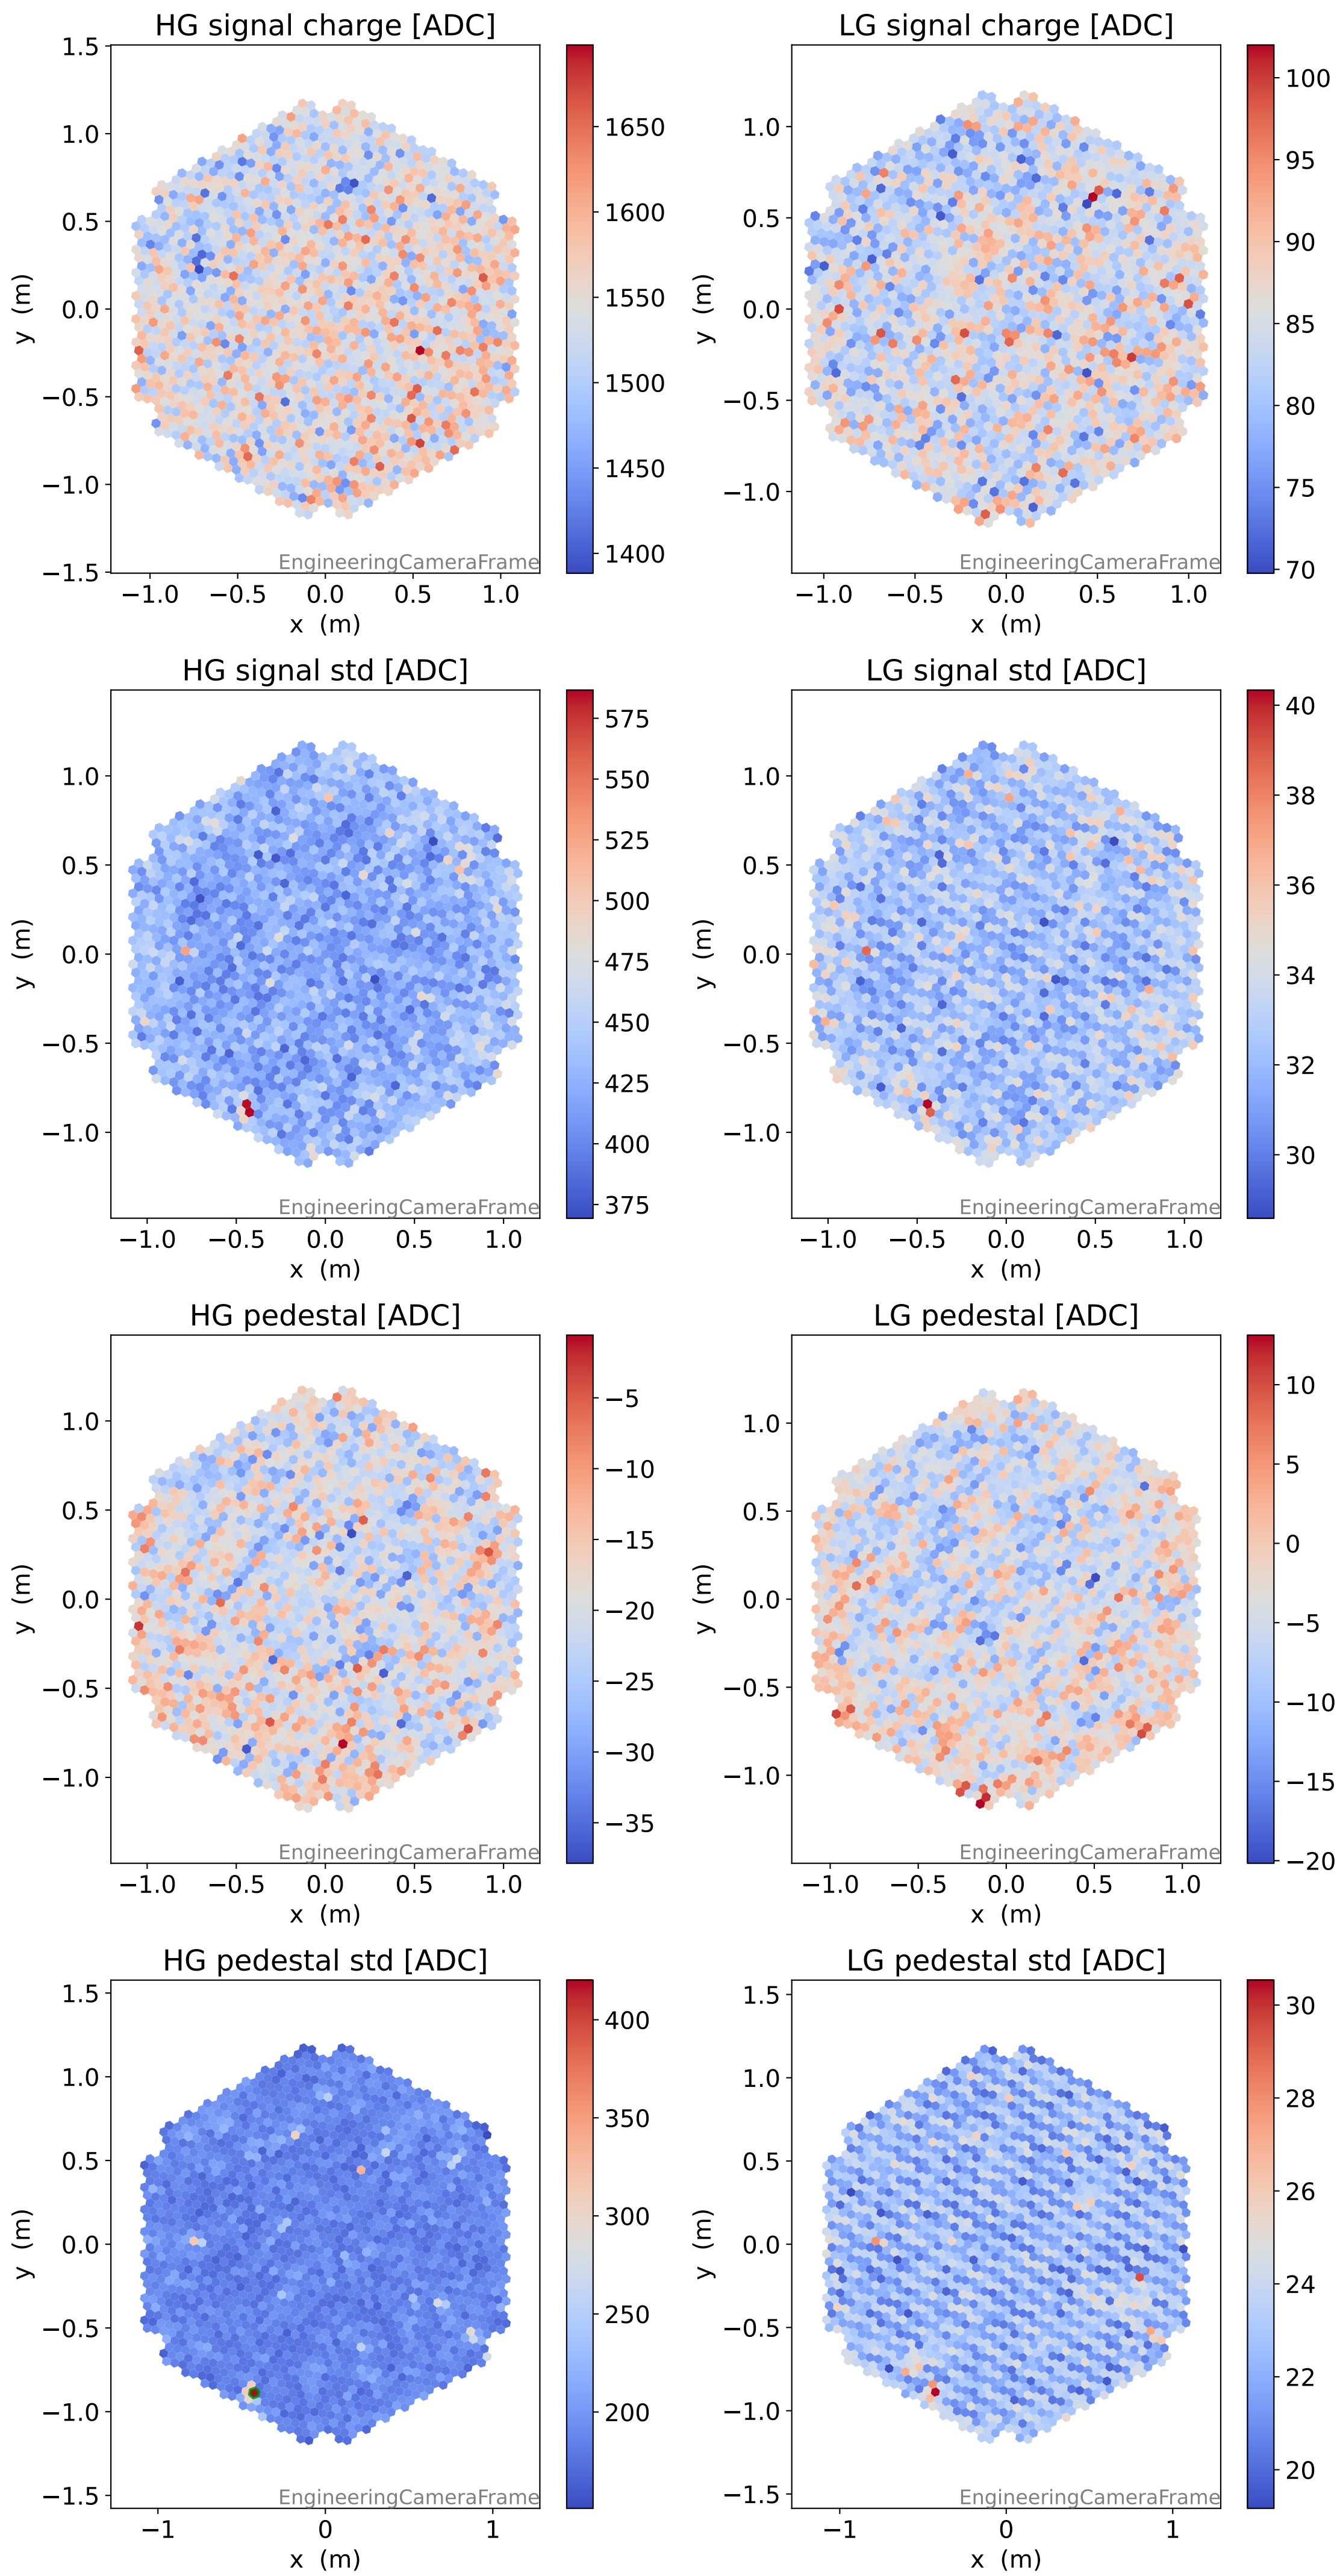

Run 13752

Run 13752

Run 13752 channel: HG

FF sample of 10000 events

pedestal sample of 10000 events

flat-fielded gain [ADC/pe]

Run 13752 channel: LG

FF sample of 10000 events

pedestal sample of 10000 events

flat-fielded gain [ADC/pe]