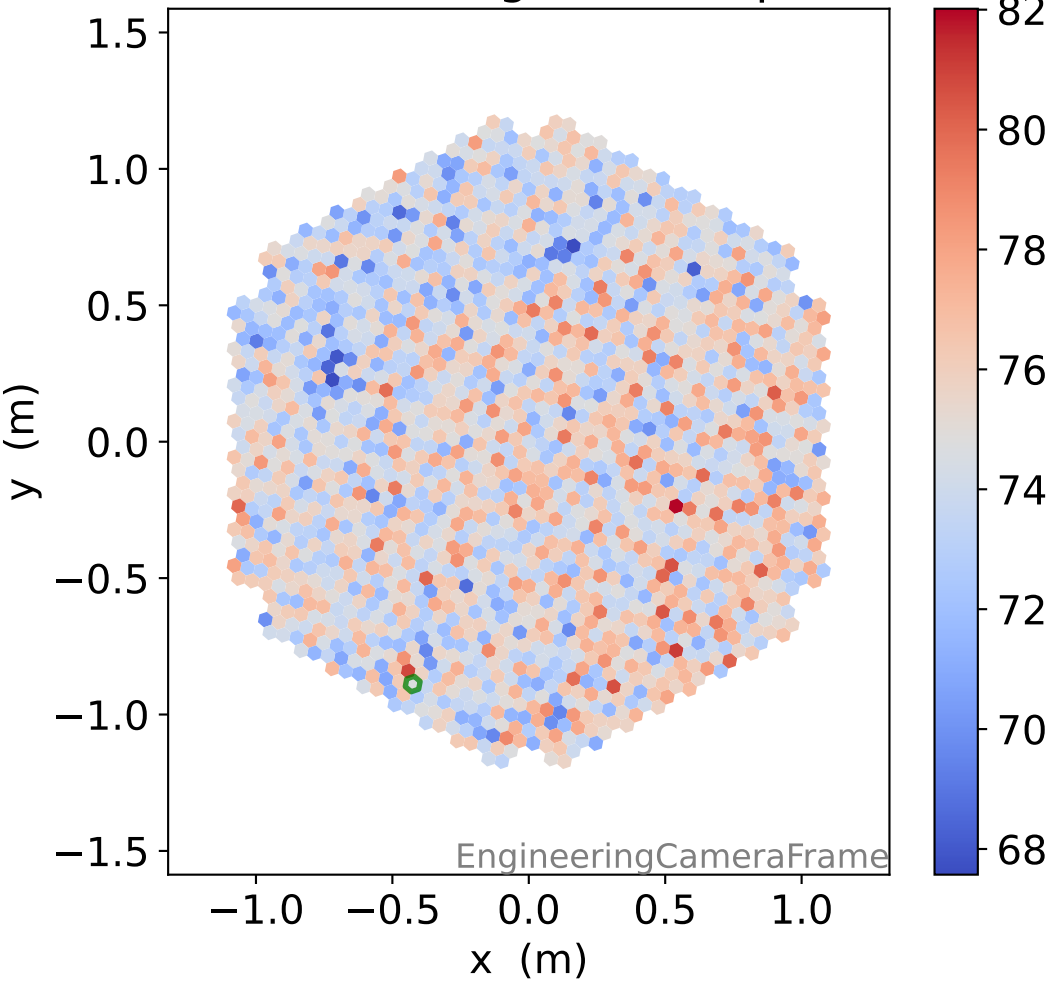

Run 13752

Run 13752

Run 13752 channel: HG

FF sample of 10000 events

pedestal sample of 10000 events

flat-fielded gain [ADC/pe]

Run 13752 channel: LG

FF sample of 10000 events

pedestal sample of 10000 events

flat-fielded gain [ADC/pe]