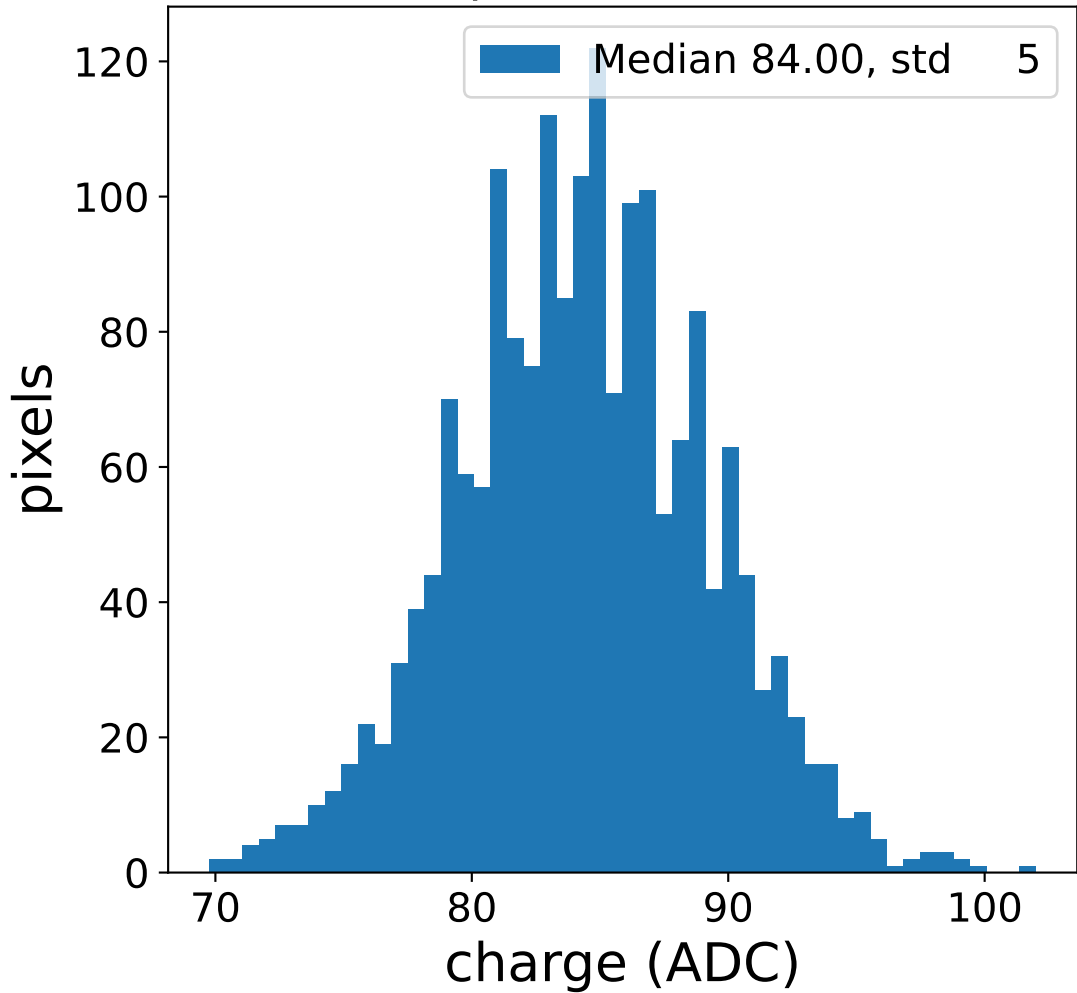

Run 13752

Run 13752

Run 13752 channel: HG

FF sample of 10000 events

pedestal sample of 10000 events

flat-fielded gain [ADC/pe]

Run 13752 channel: LG

FF sample of 10000 events

pedestal sample of 10000 events

flat-fielded gain [ADC/pe]