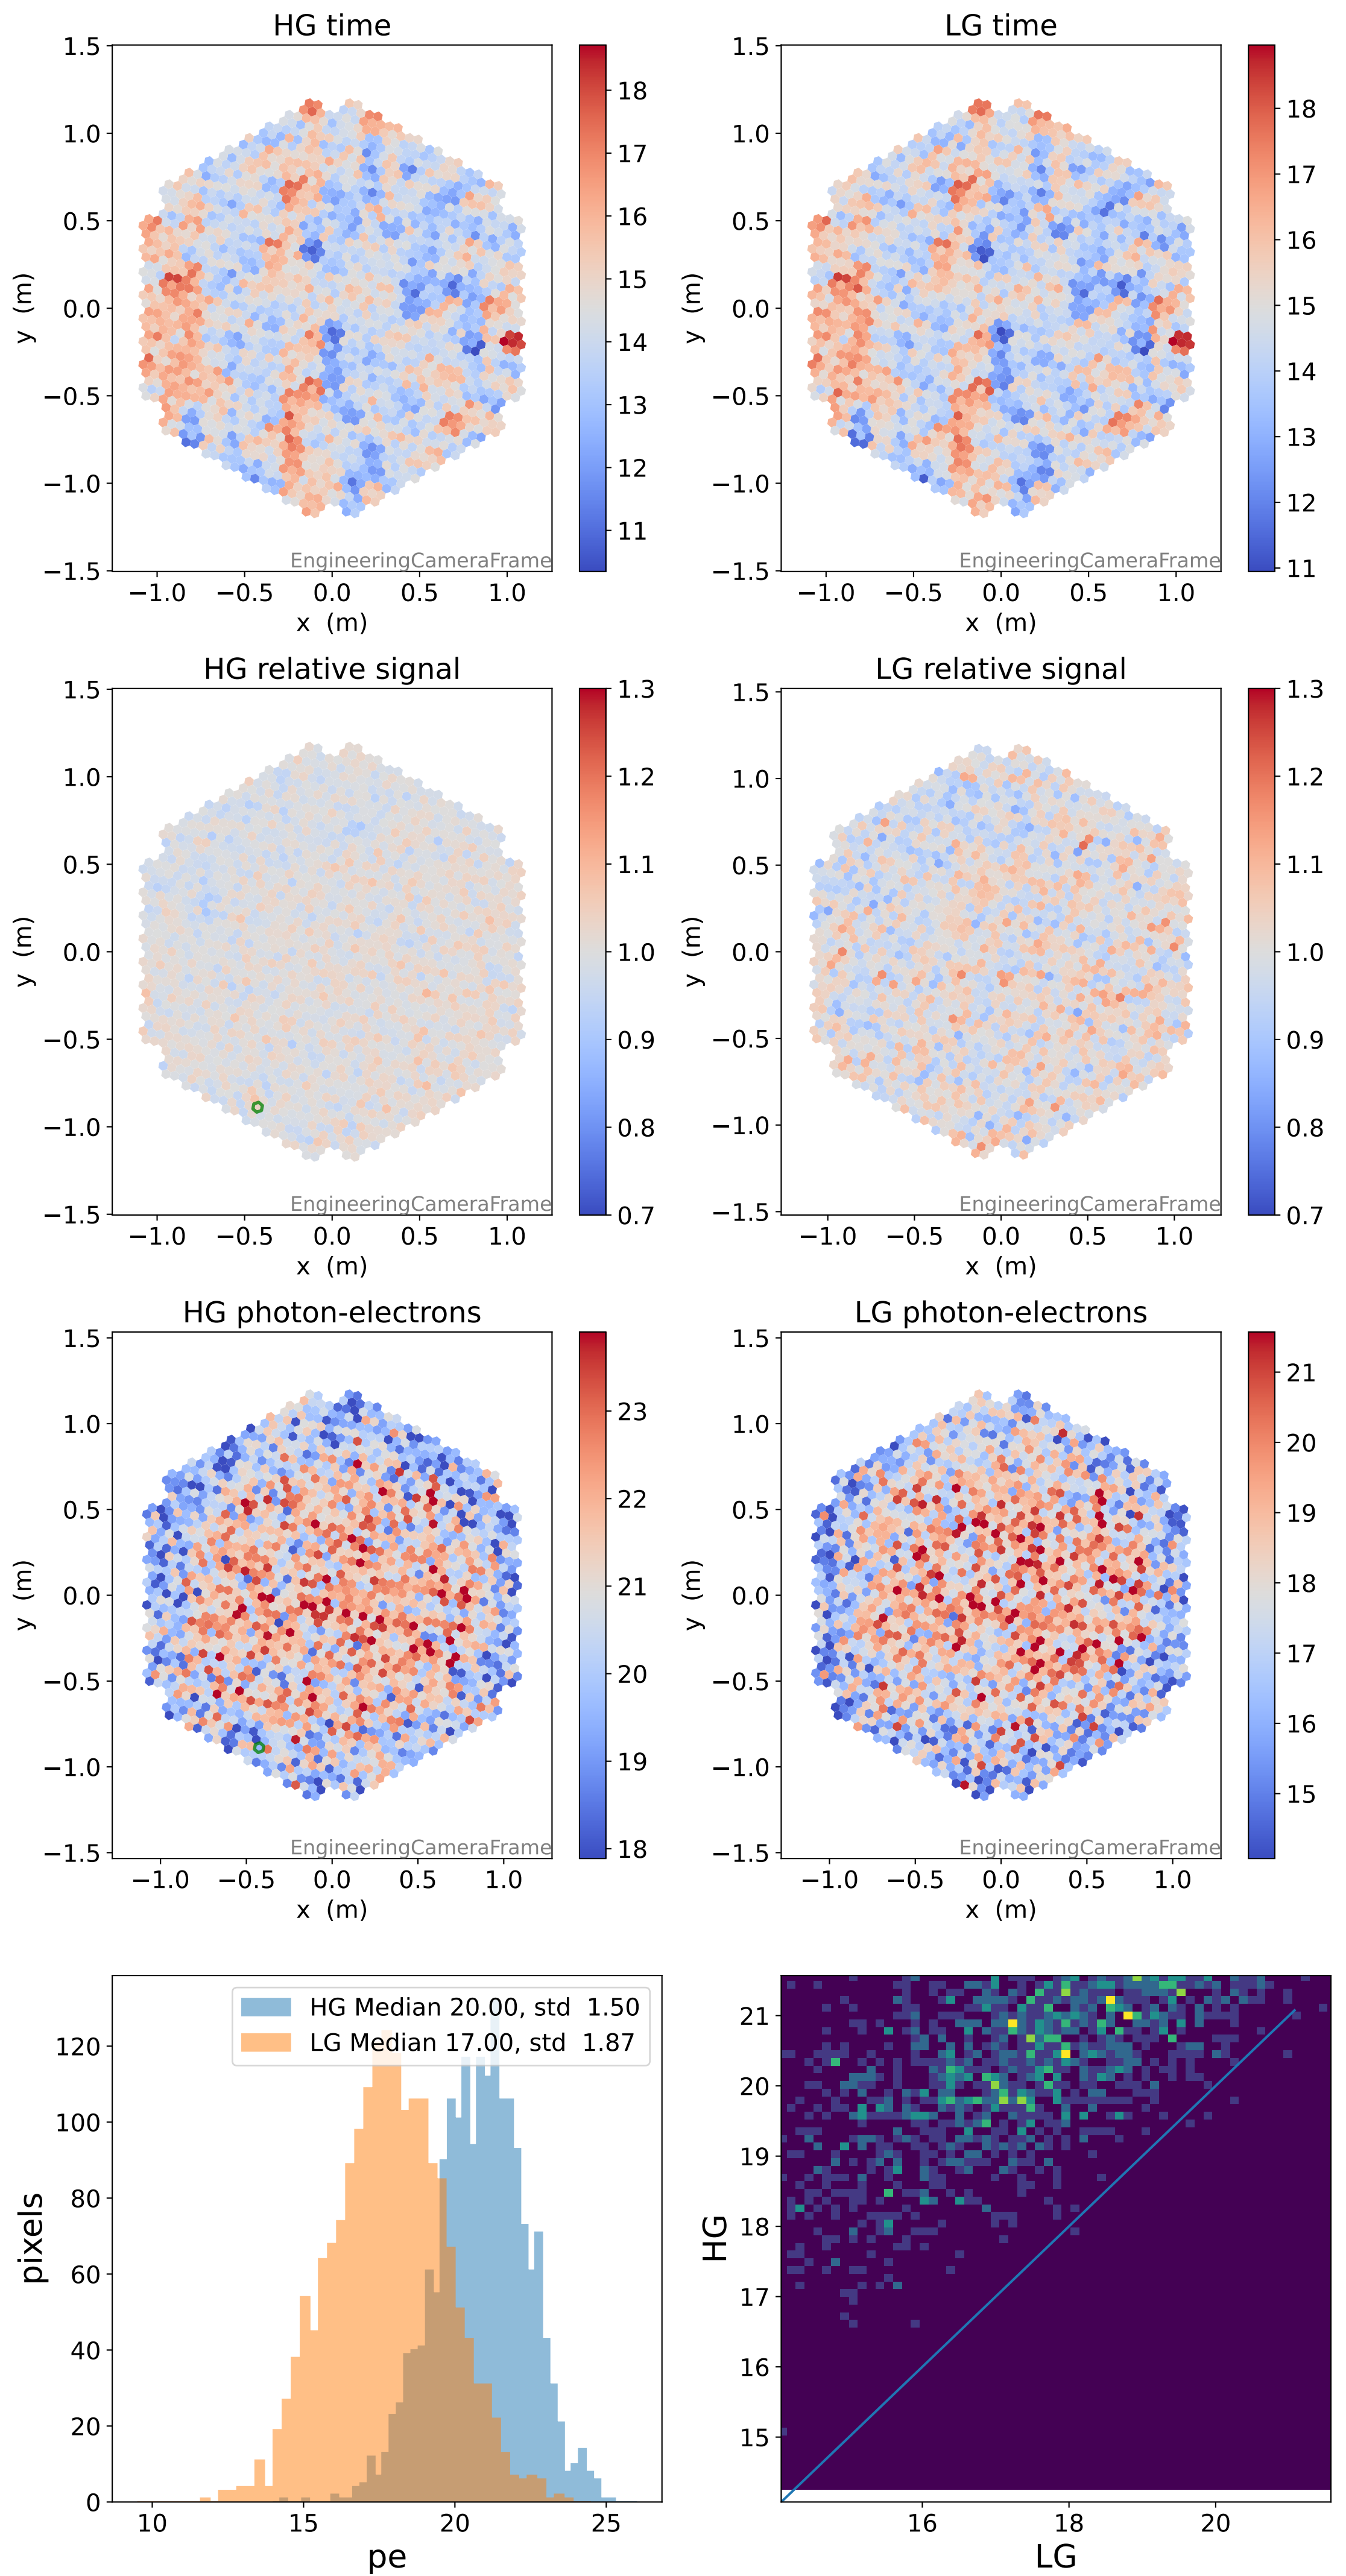

Run 13752

Run 13752

Run 13752 channel: HG

FF sample of 10000 events

pedestal sample of 10000 events

flat-fielded gain [ADC/pe]

Run 13752 channel: LG

FF sample of 10000 events

pedestal sample of 10000 events

flat-fielded gain [ADC/pe]