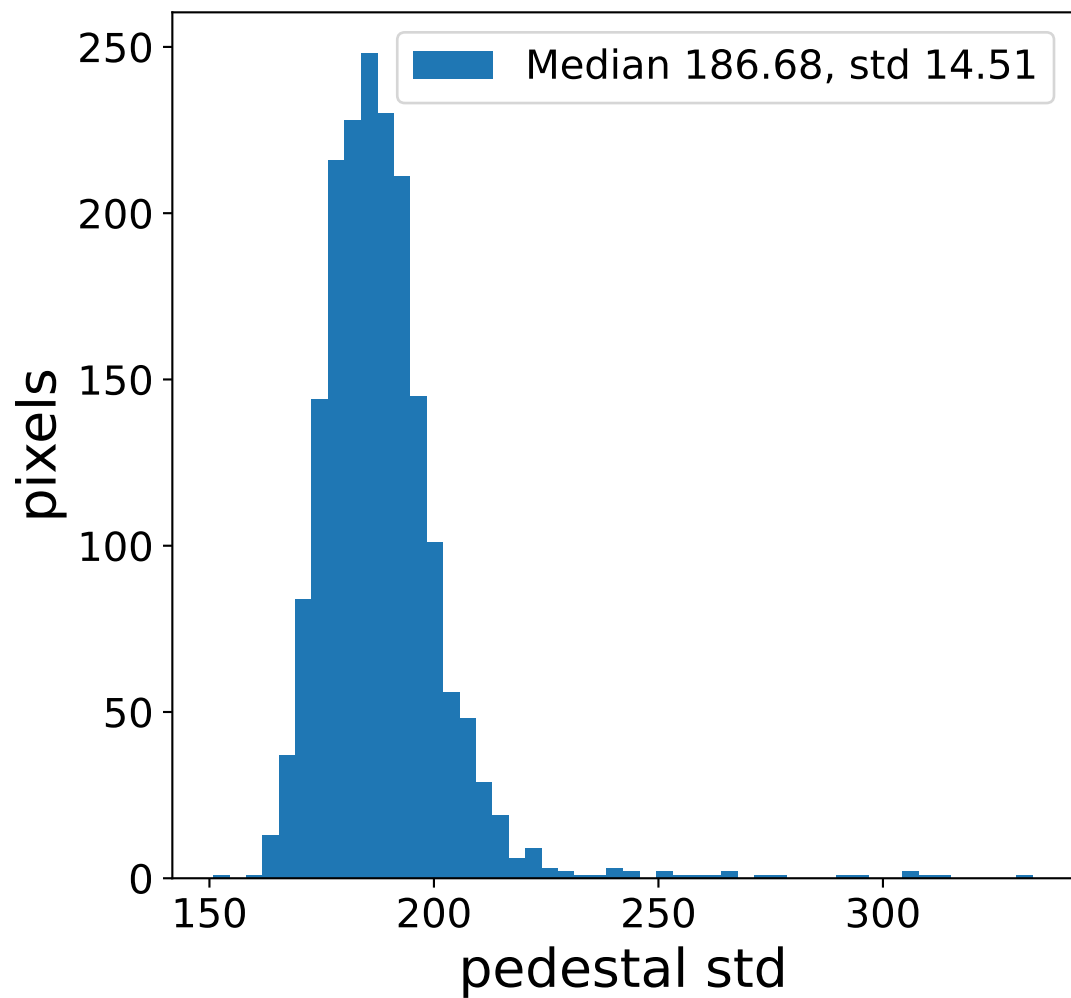

Run 13752

Run 13752

Run 13752 channel: HG

FF sample of 10000 events

pedestal sample of 10000 events

flat-fielded gain [ADC/pe]

Run 13752 channel: LG

FF sample of 10000 events

pedestal sample of 10000 events

flat-fielded gain [ADC/pe]