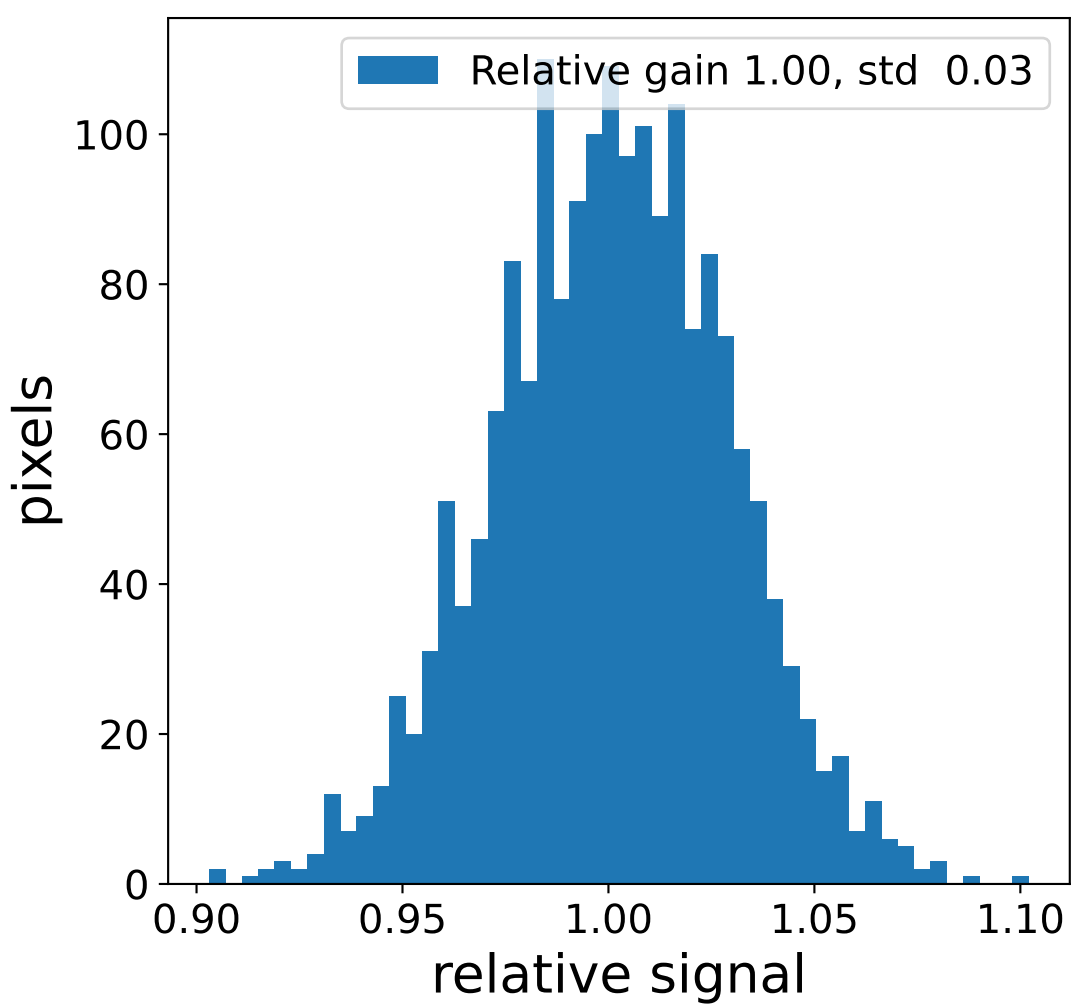

Run 13752

Run 13752

Run 13752 channel: HG

FF sample of 10000 events

pedestal sample of 10000 events

flat-fielded gain [ADC/pe]

Run 13752 channel: LG

FF sample of 10000 events

pedestal sample of 10000 events

flat-fielded gain [ADC/pe]