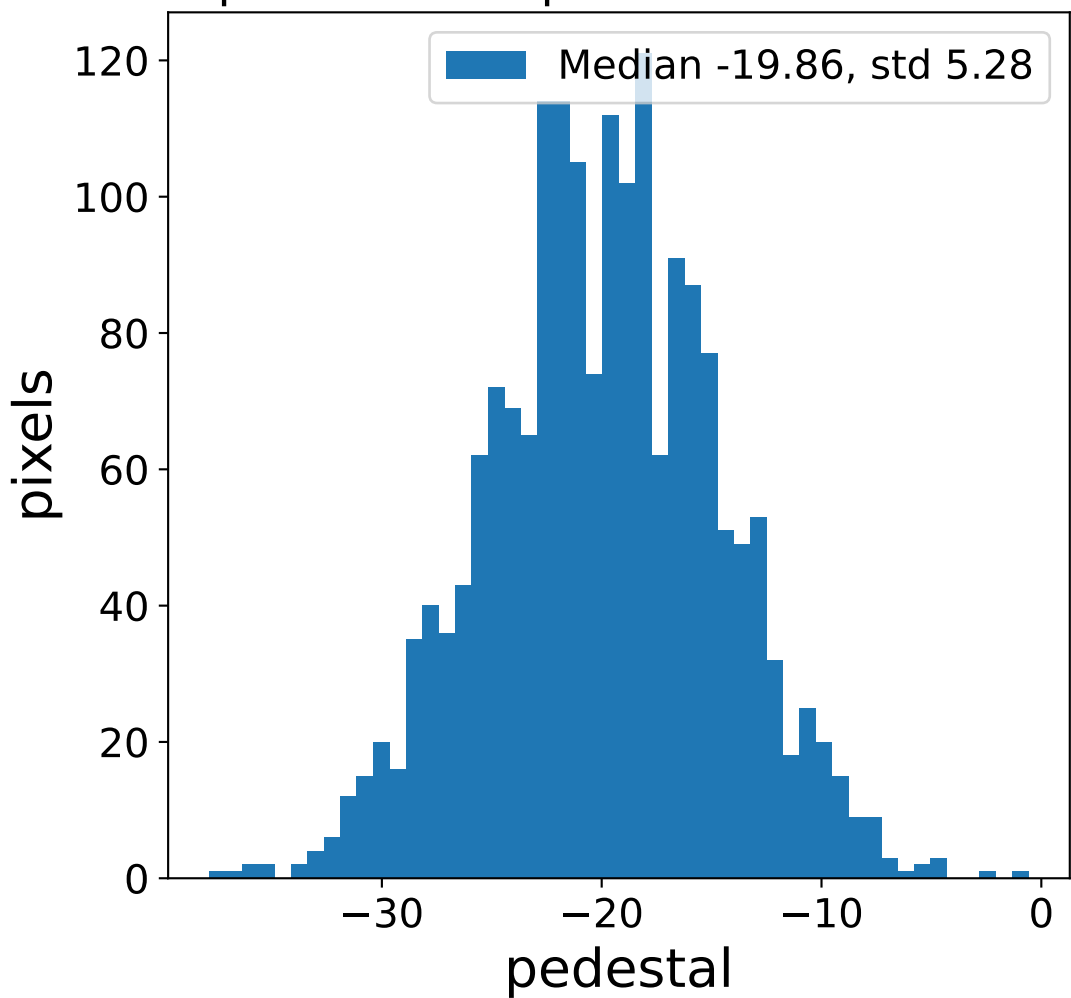

Run 13752

Run 13752

Run 13752 channel: HG

FF sample of 10000 events

pedestal sample of 10000 events

flat-fielded gain [ADC/pe]

Run 13752 channel: LG

FF sample of 10000 events

pedestal sample of 10000 events

flat-fielded gain [ADC/pe]