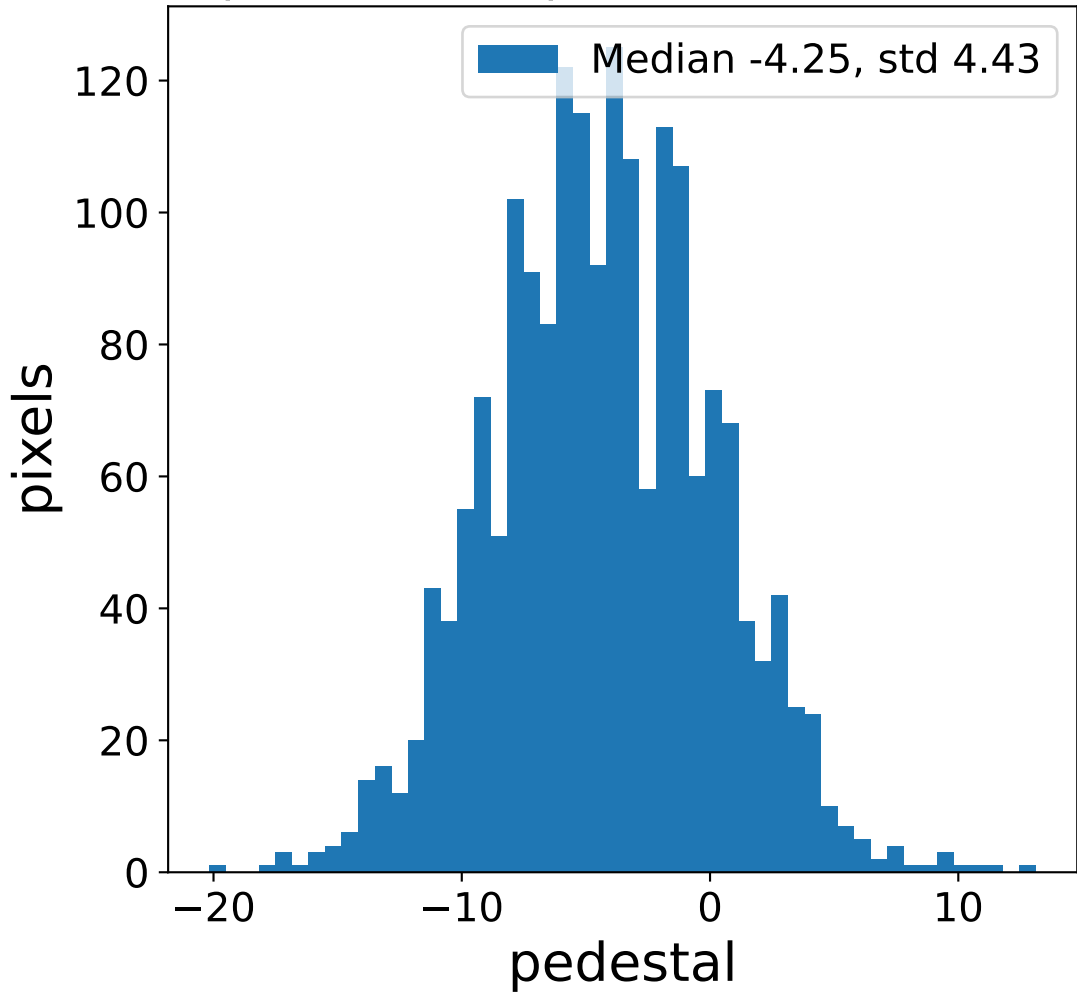

Run 13752

Run 13752

Run 13752 channel: HG

FF sample of 10000 events

pedestal sample of 10000 events

flat-fielded gain [ADC/pe]

Run 13752 channel: LG

FF sample of 10000 events

pedestal sample of 10000 events

flat-fielded gain [ADC/pe]