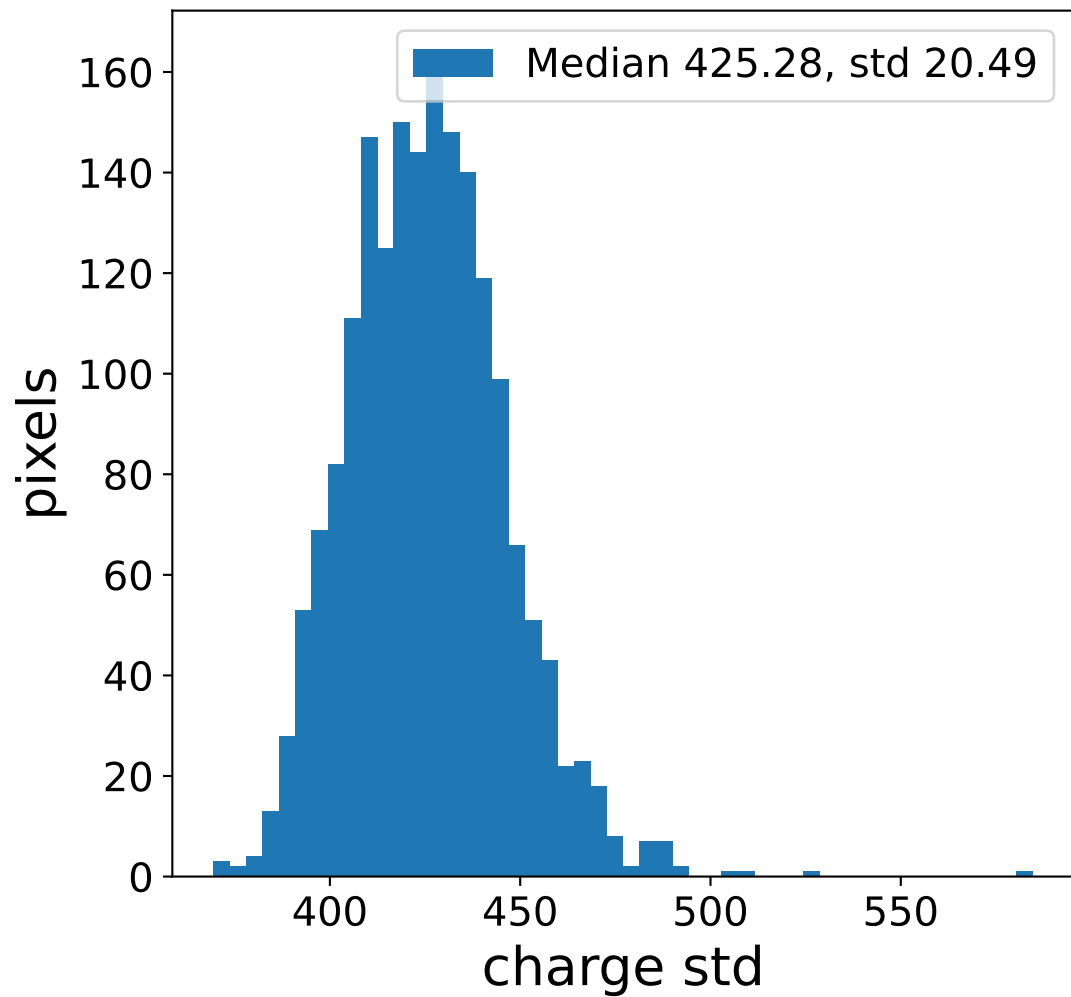

Run 13752

Run 13752

Run 13752 channel: HG

FF sample of 10000 events

pedestal sample of 10000 events

flat-fielded gain [ADC/pe]

Run 13752 channel: LG

FF sample of 10000 events

pedestal sample of 10000 events

flat-fielded gain [ADC/pe]