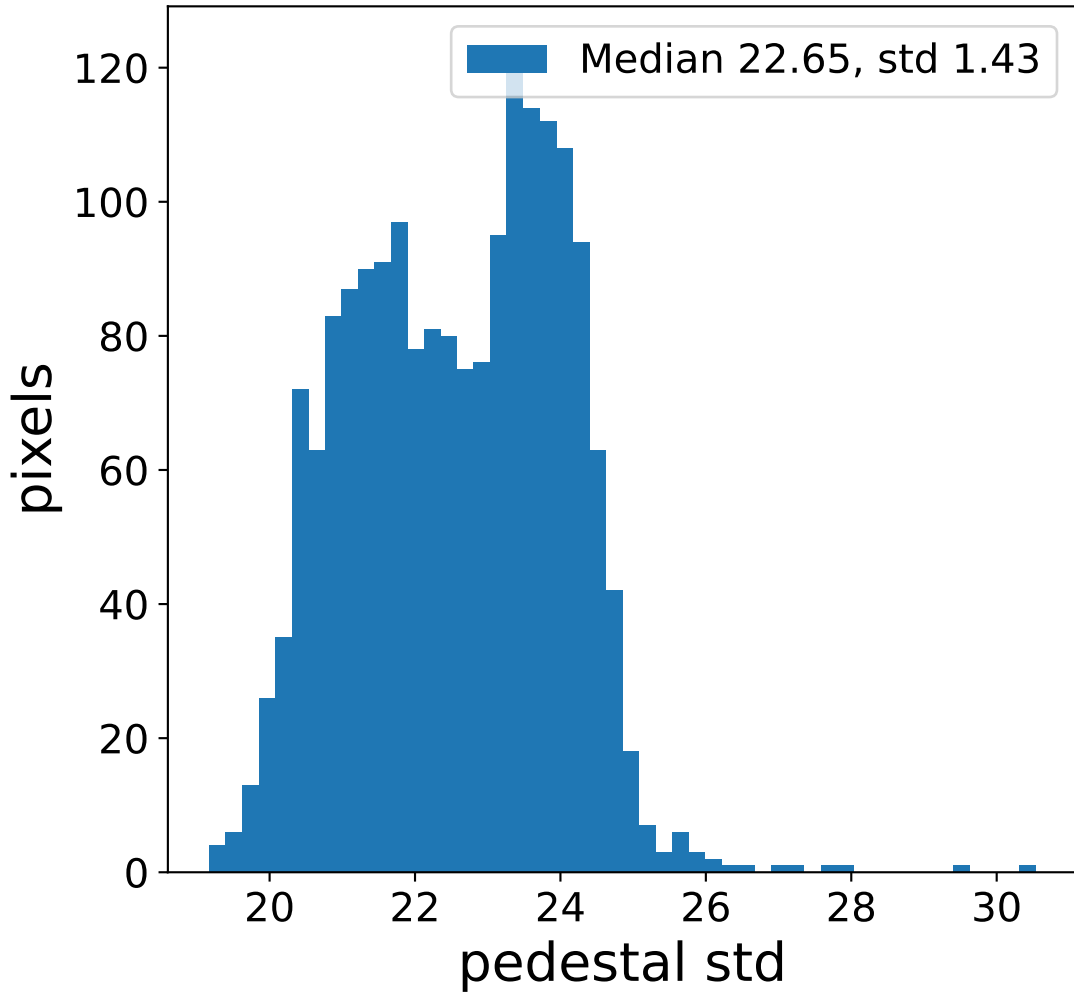

Run 13752

Run 13752

Run 13752 channel: HG

FF sample of 10000 events

pedestal sample of 10000 events

flat-fielded gain [ADC/pe]

Run 13752 channel: LG

FF sample of 10000 events

pedestal sample of 10000 events

flat-fielded gain [ADC/pe]