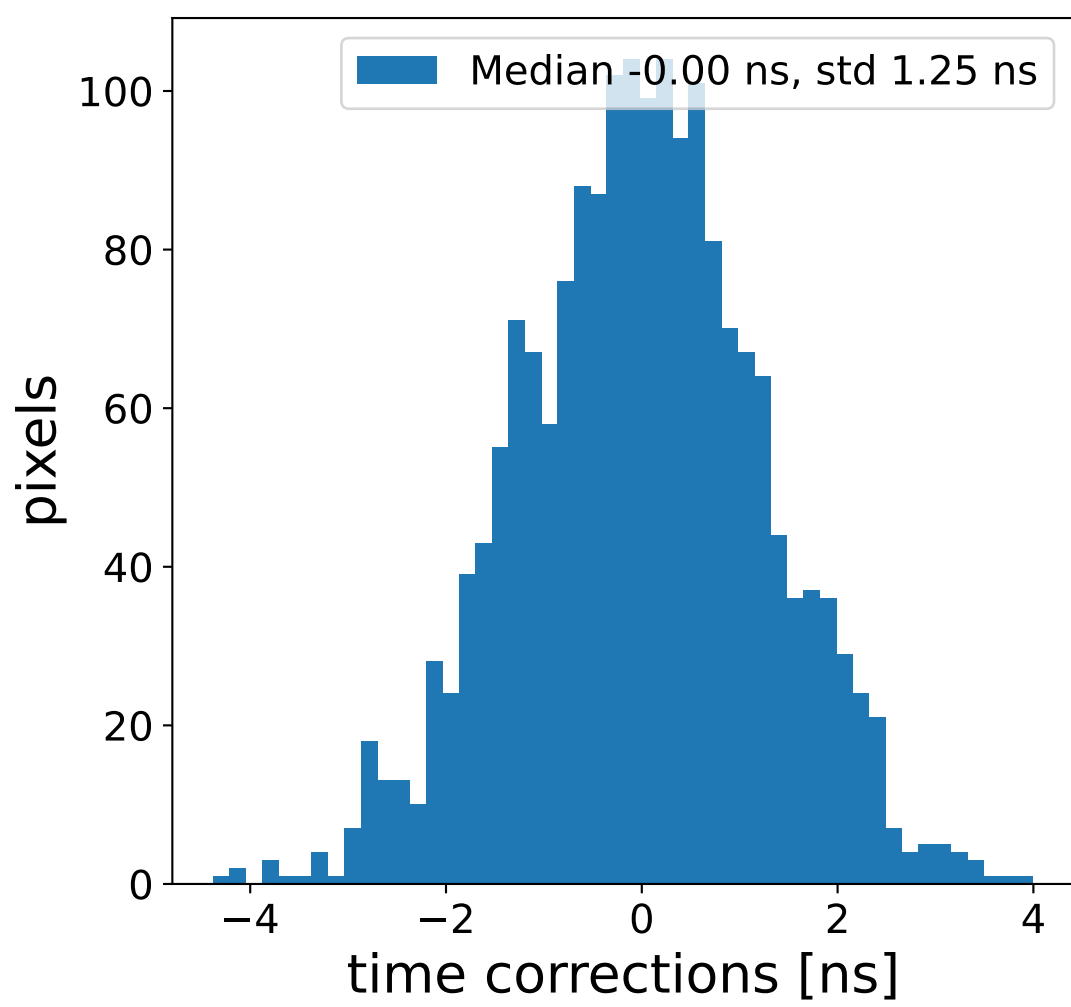

Run 13752

Run 13752

Run 13752 channel: HG

FF sample of 10000 events

pedestal sample of 10000 events

flat-fielded gain [ADC/pe]

Run 13752 channel: LG

FF sample of 10000 events

pedestal sample of 10000 events

flat-fielded gain [ADC/pe]