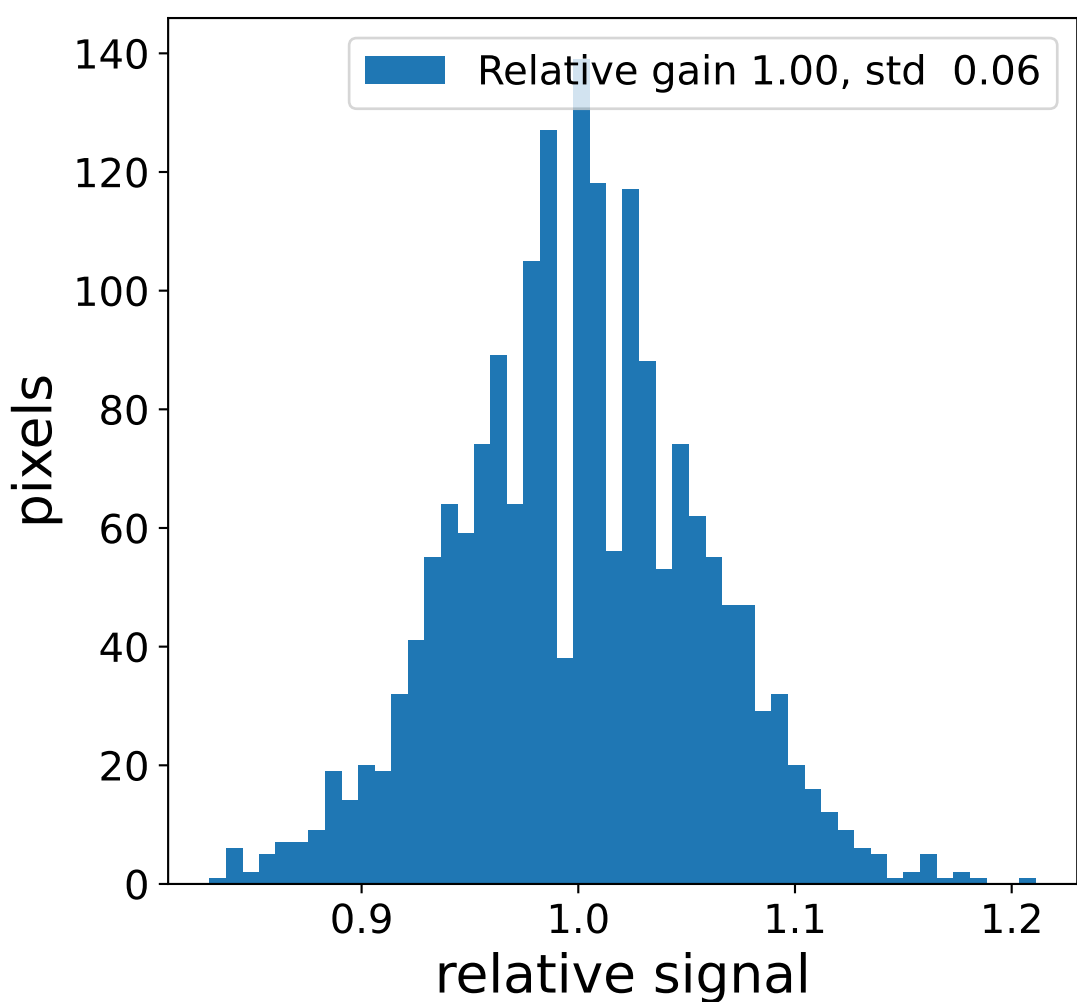

Run 13752

Run 13752

Run 13752 channel: HG

FF sample of 10000 events

pedestal sample of 10000 events

flat-fielded gain [ADC/pe]

Run 13752 channel: LG

FF sample of 10000 events

pedestal sample of 10000 events

flat-fielded gain [ADC/pe]