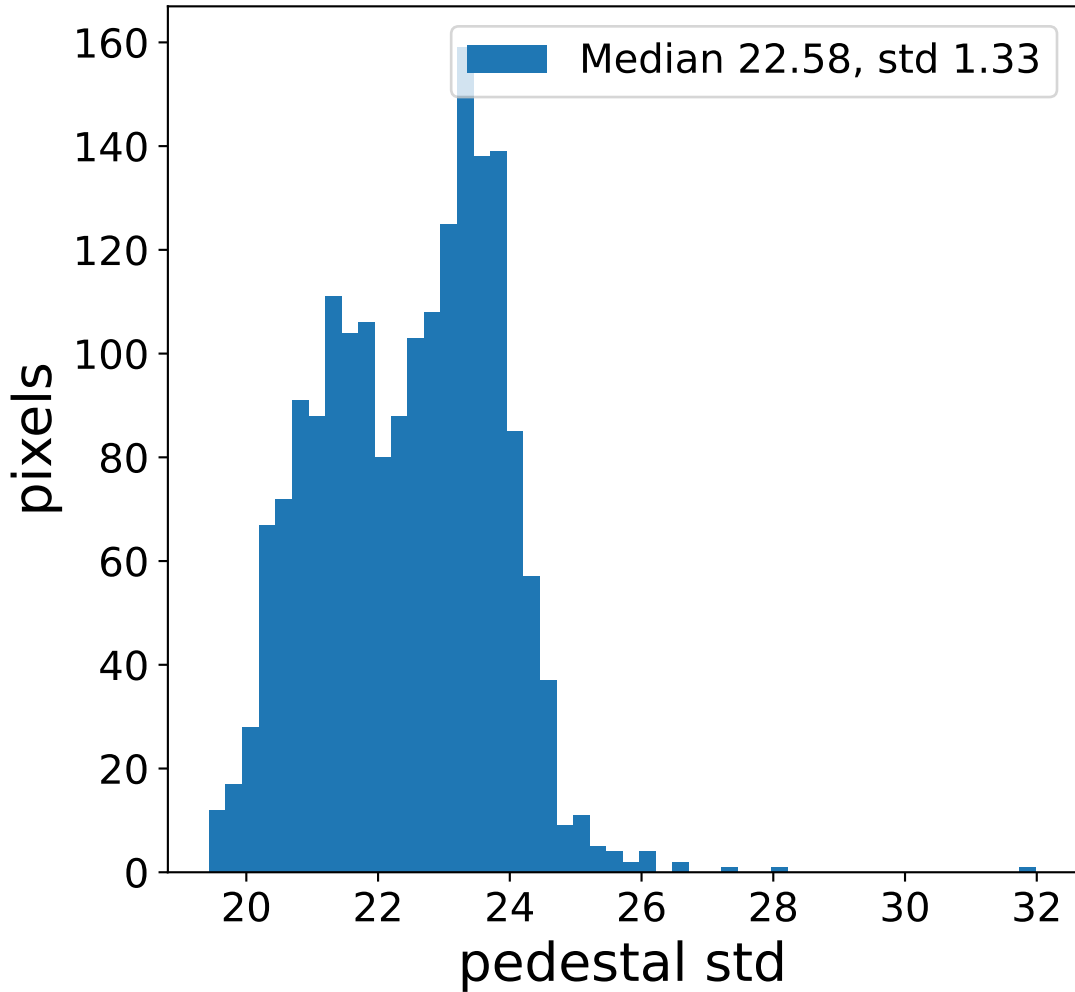

Run 13752

Run 13752

Run 13752 channel: HG

FF sample of 10000 events

pedestal sample of 10000 events

flat-fielded gain [ADC/pe]

Run 13752 channel: LG

FF sample of 10000 events

pedestal sample of 10000 events

flat-fielded gain [ADC/pe]