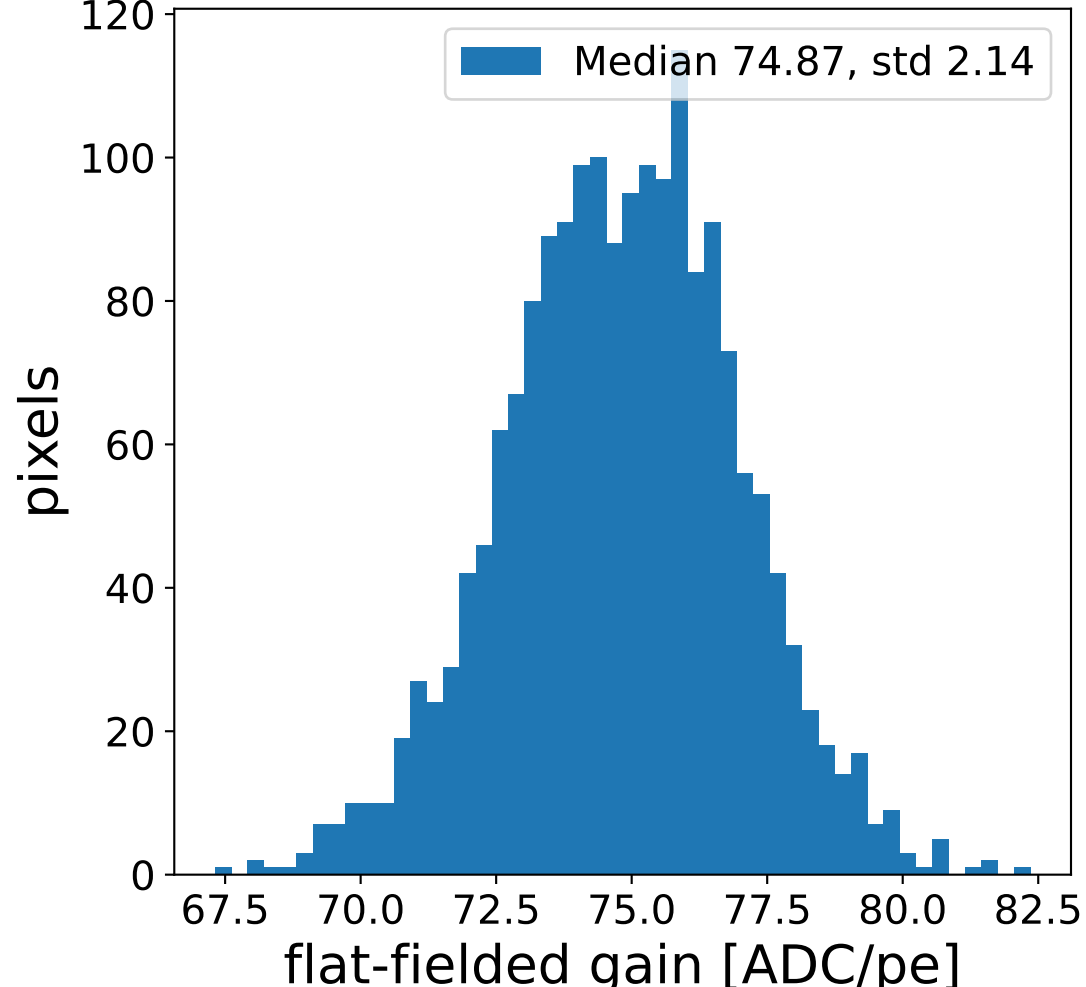

Run 13752

Run 13752

Run 13752 channel: HG

FF sample of 10000 events

pedestal sample of 10000 events

flat-fielded gain [ADC/pe]

Run 13752 channel: LG

FF sample of 10000 events

pedestal sample of 10000 events

flat-fielded gain [ADC/pe]