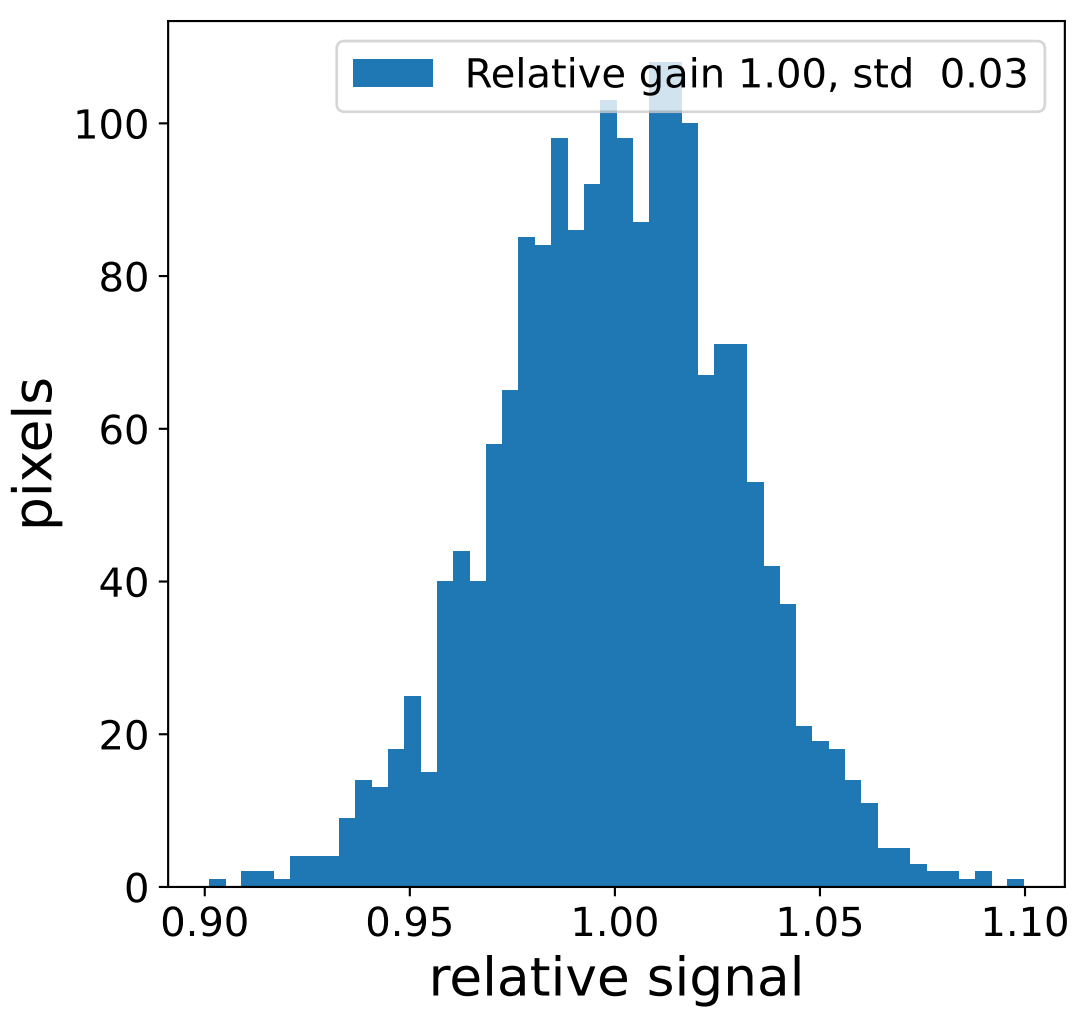

Run 13752

Run 13752

Run 13752 channel: HG

FF sample of 10000 events

pedestal sample of 10000 events

flat-fielded gain [ADC/pe]

Run 13752 channel: LG

FF sample of 10000 events

pedestal sample of 10000 events

flat-fielded gain [ADC/pe]