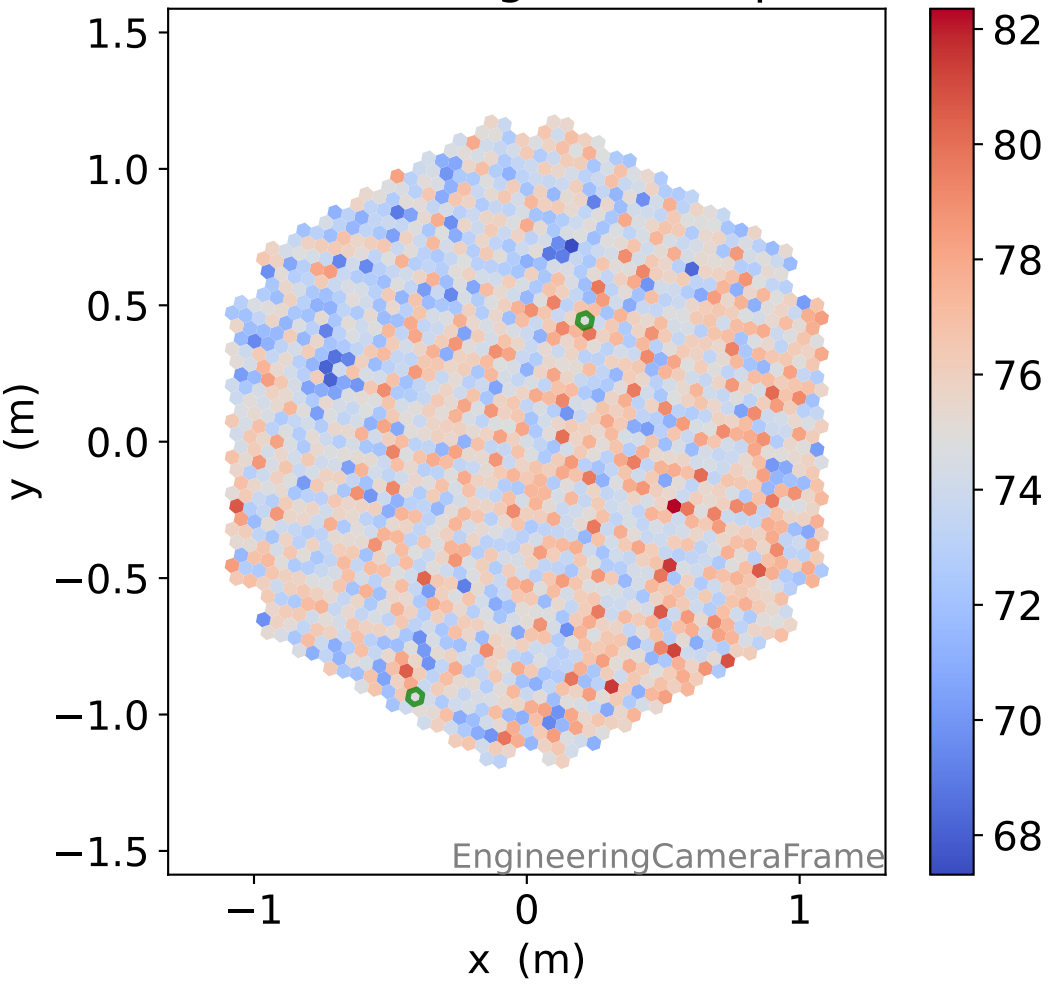

Run 13752

Run 13752

Run 13752 channel: HG

FF sample of 10000 events

pedestal sample of 10000 events

flat-fielded gain [ADC/pe]

Run 13752 channel: LG

FF sample of 10000 events

pedestal sample of 10000 events

flat-fielded gain [ADC/pe]