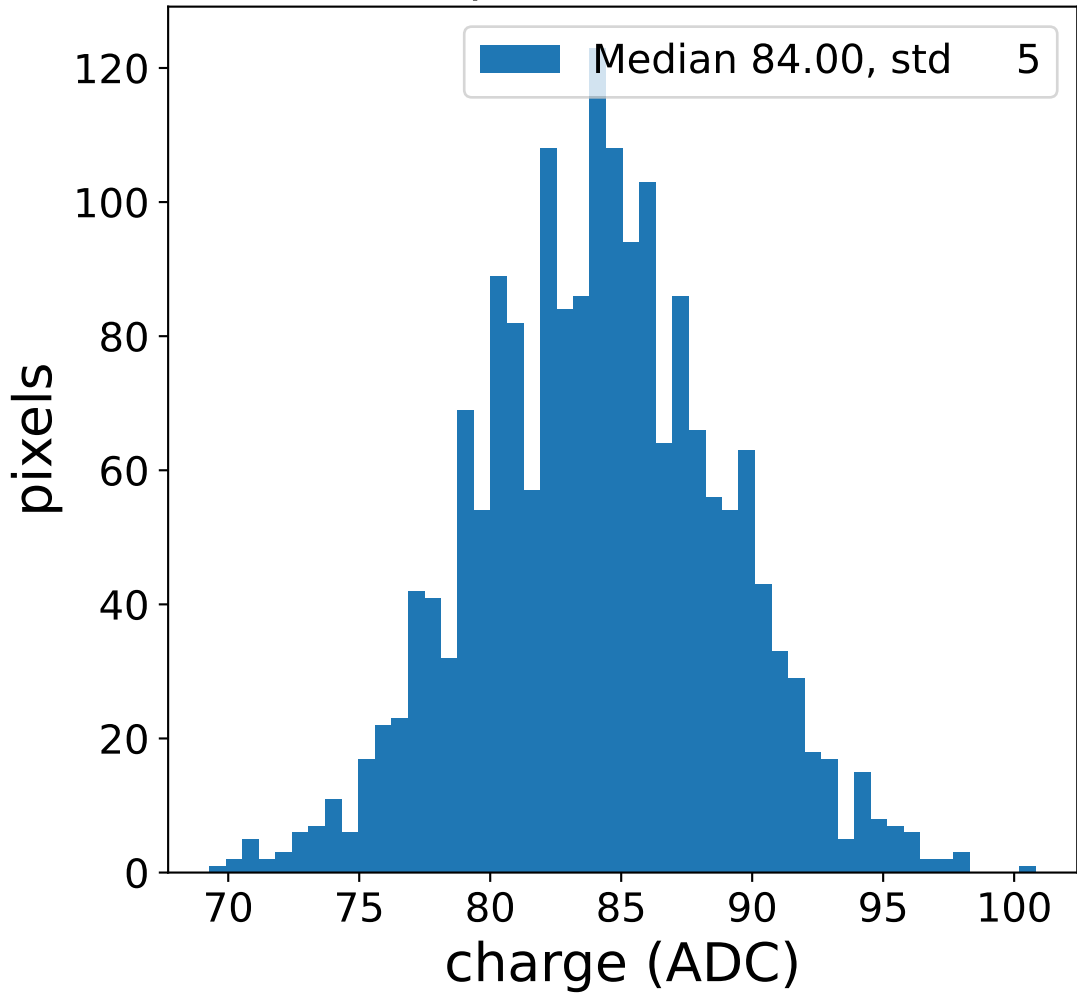

Run 13752

Run 13752

Run 13752 channel: HG

FF sample of 10000 events

pedestal sample of 10000 events

flat-fielded gain [ADC/pe]

Run 13752 channel: LG

FF sample of 10000 events

pedestal sample of 10000 events

flat-fielded gain [ADC/pe]