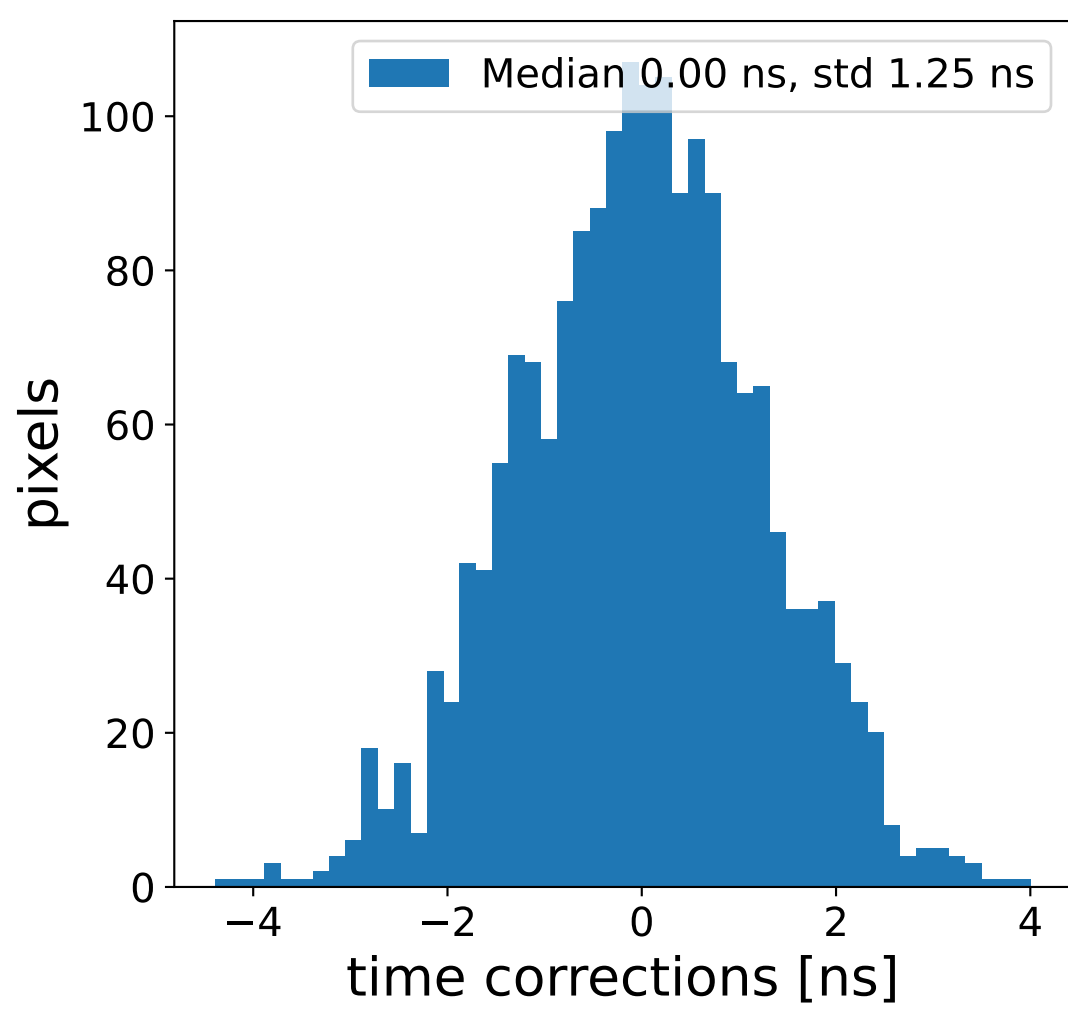

Run 13752

Run 13752

Run 13752 channel: HG

FF sample of 10000 events

pedestal sample of 10000 events

flat-fielded gain [ADC/pe]

Run 13752 channel: LG

FF sample of 10000 events

pedestal sample of 10000 events

flat-fielded gain [ADC/pe]