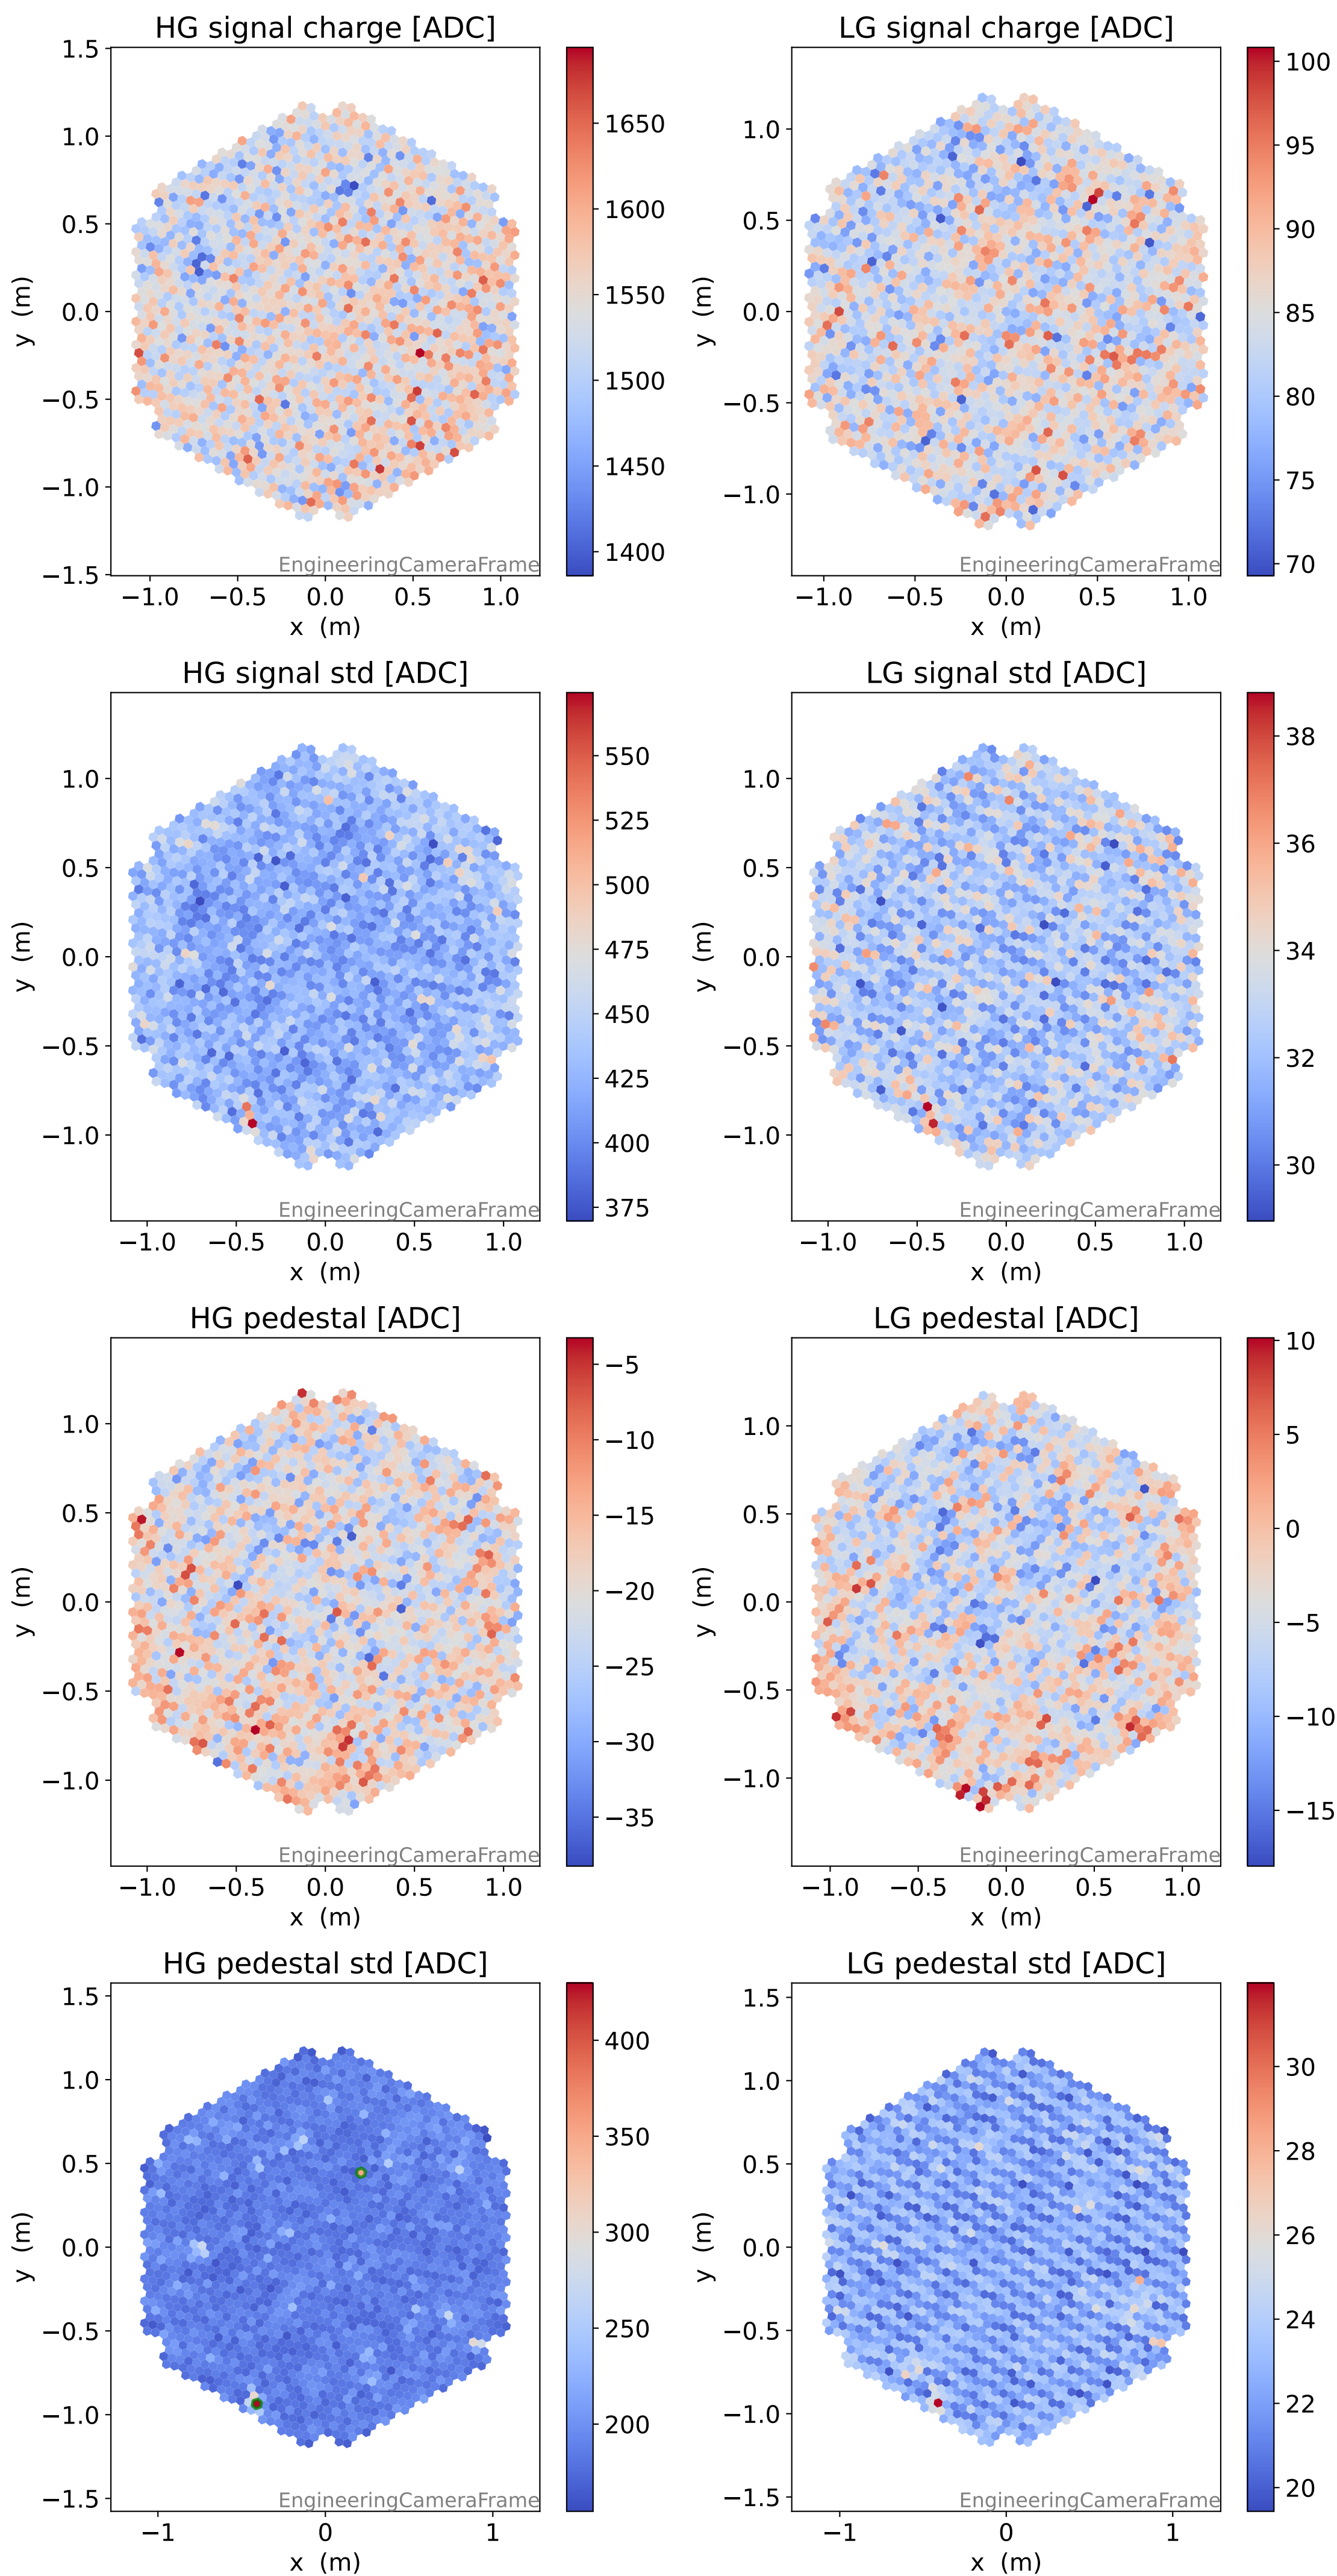

Run 13752

Run 13752

Run 13752 channel: HG

FF sample of 10000 events

pedestal sample of 10000 events

flat-fielded gain [ADC/pe]

Run 13752 channel: LG

FF sample of 10000 events

pedestal sample of 10000 events

flat-fielded gain [ADC/pe]