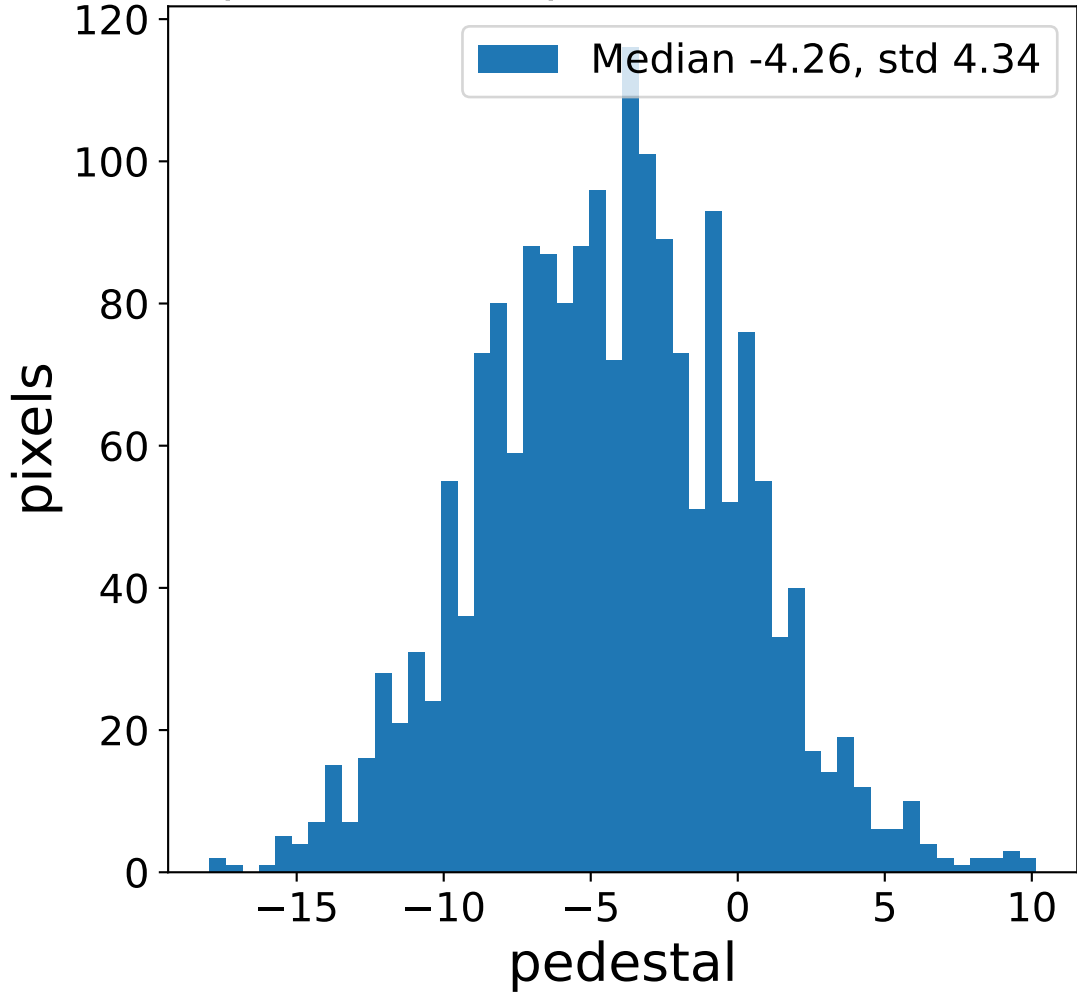

Run 13752

Run 13752

Run 13752 channel: HG

FF sample of 10000 events

pedestal sample of 10000 events

flat-fielded gain [ADC/pe]

Run 13752 channel: LG

FF sample of 10000 events

pedestal sample of 10000 events

flat-fielded gain [ADC/pe]