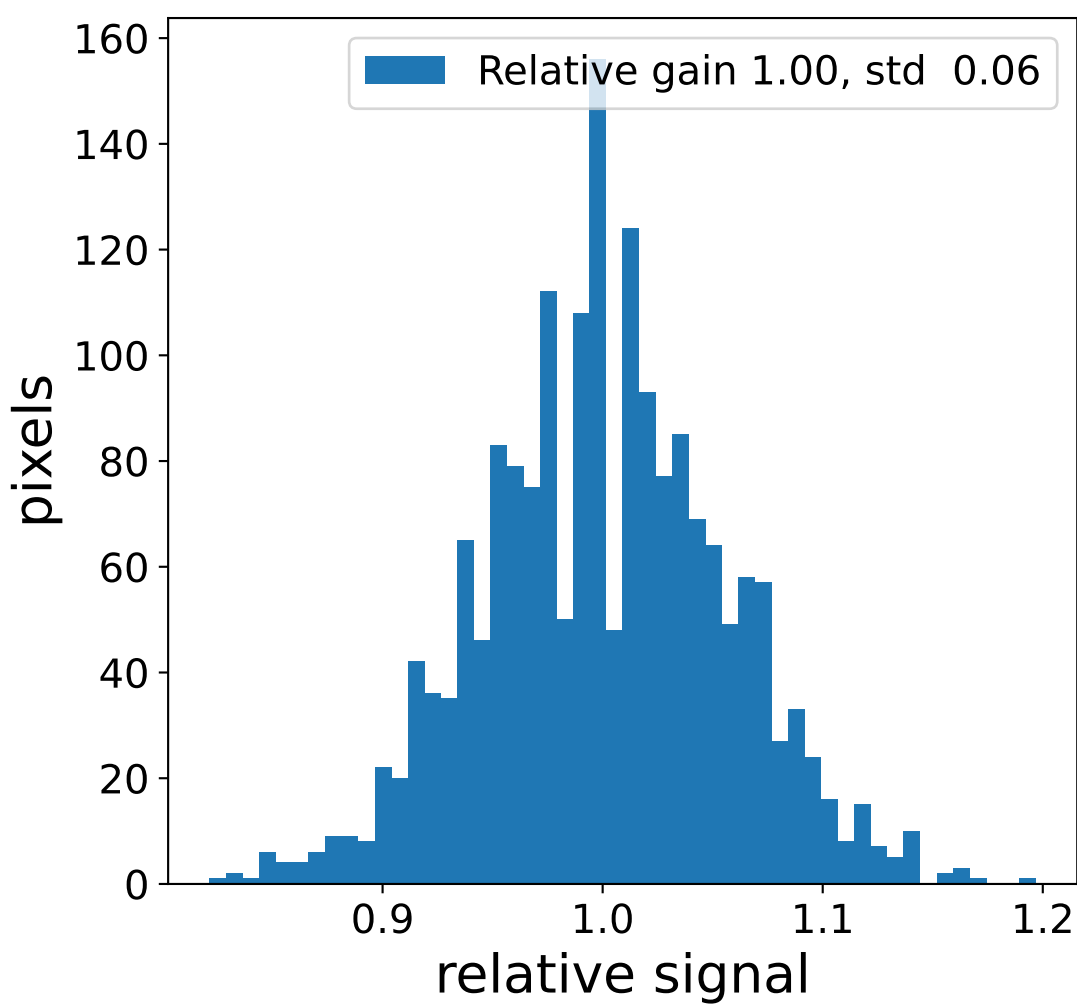

Run 13752

Run 13752

Run 13752 channel: HG

FF sample of 10000 events

pedestal sample of 10000 events

flat-fielded gain [ADC/pe]

Run 13752 channel: LG

FF sample of 10000 events

pedestal sample of 10000 events

flat-fielded gain [ADC/pe]