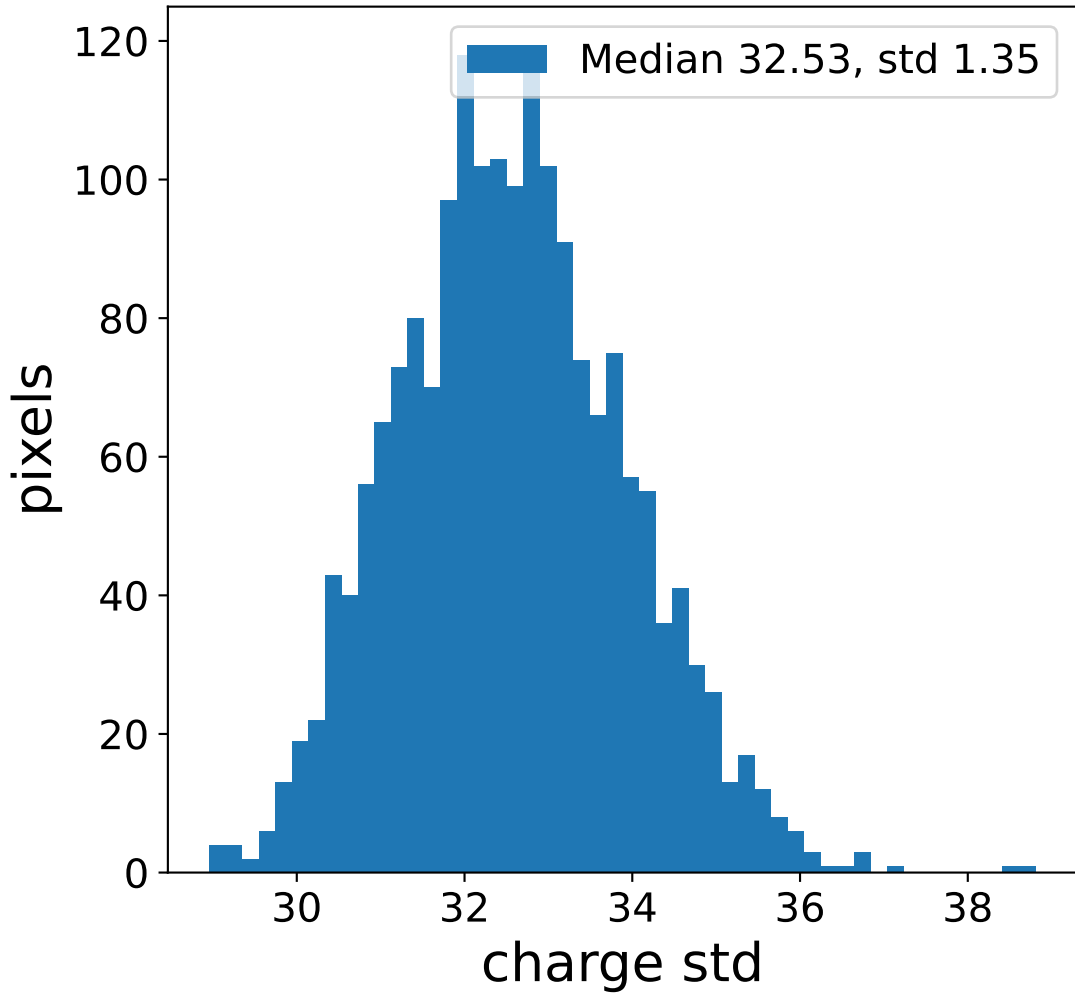

Run 13752

Run 13752

Run 13752 channel: HG

FF sample of 10000 events

pedestal sample of 10000 events

flat-fielded gain [ADC/pe]

Run 13752 channel: LG

FF sample of 10000 events

pedestal sample of 10000 events

flat-fielded gain [ADC/pe]