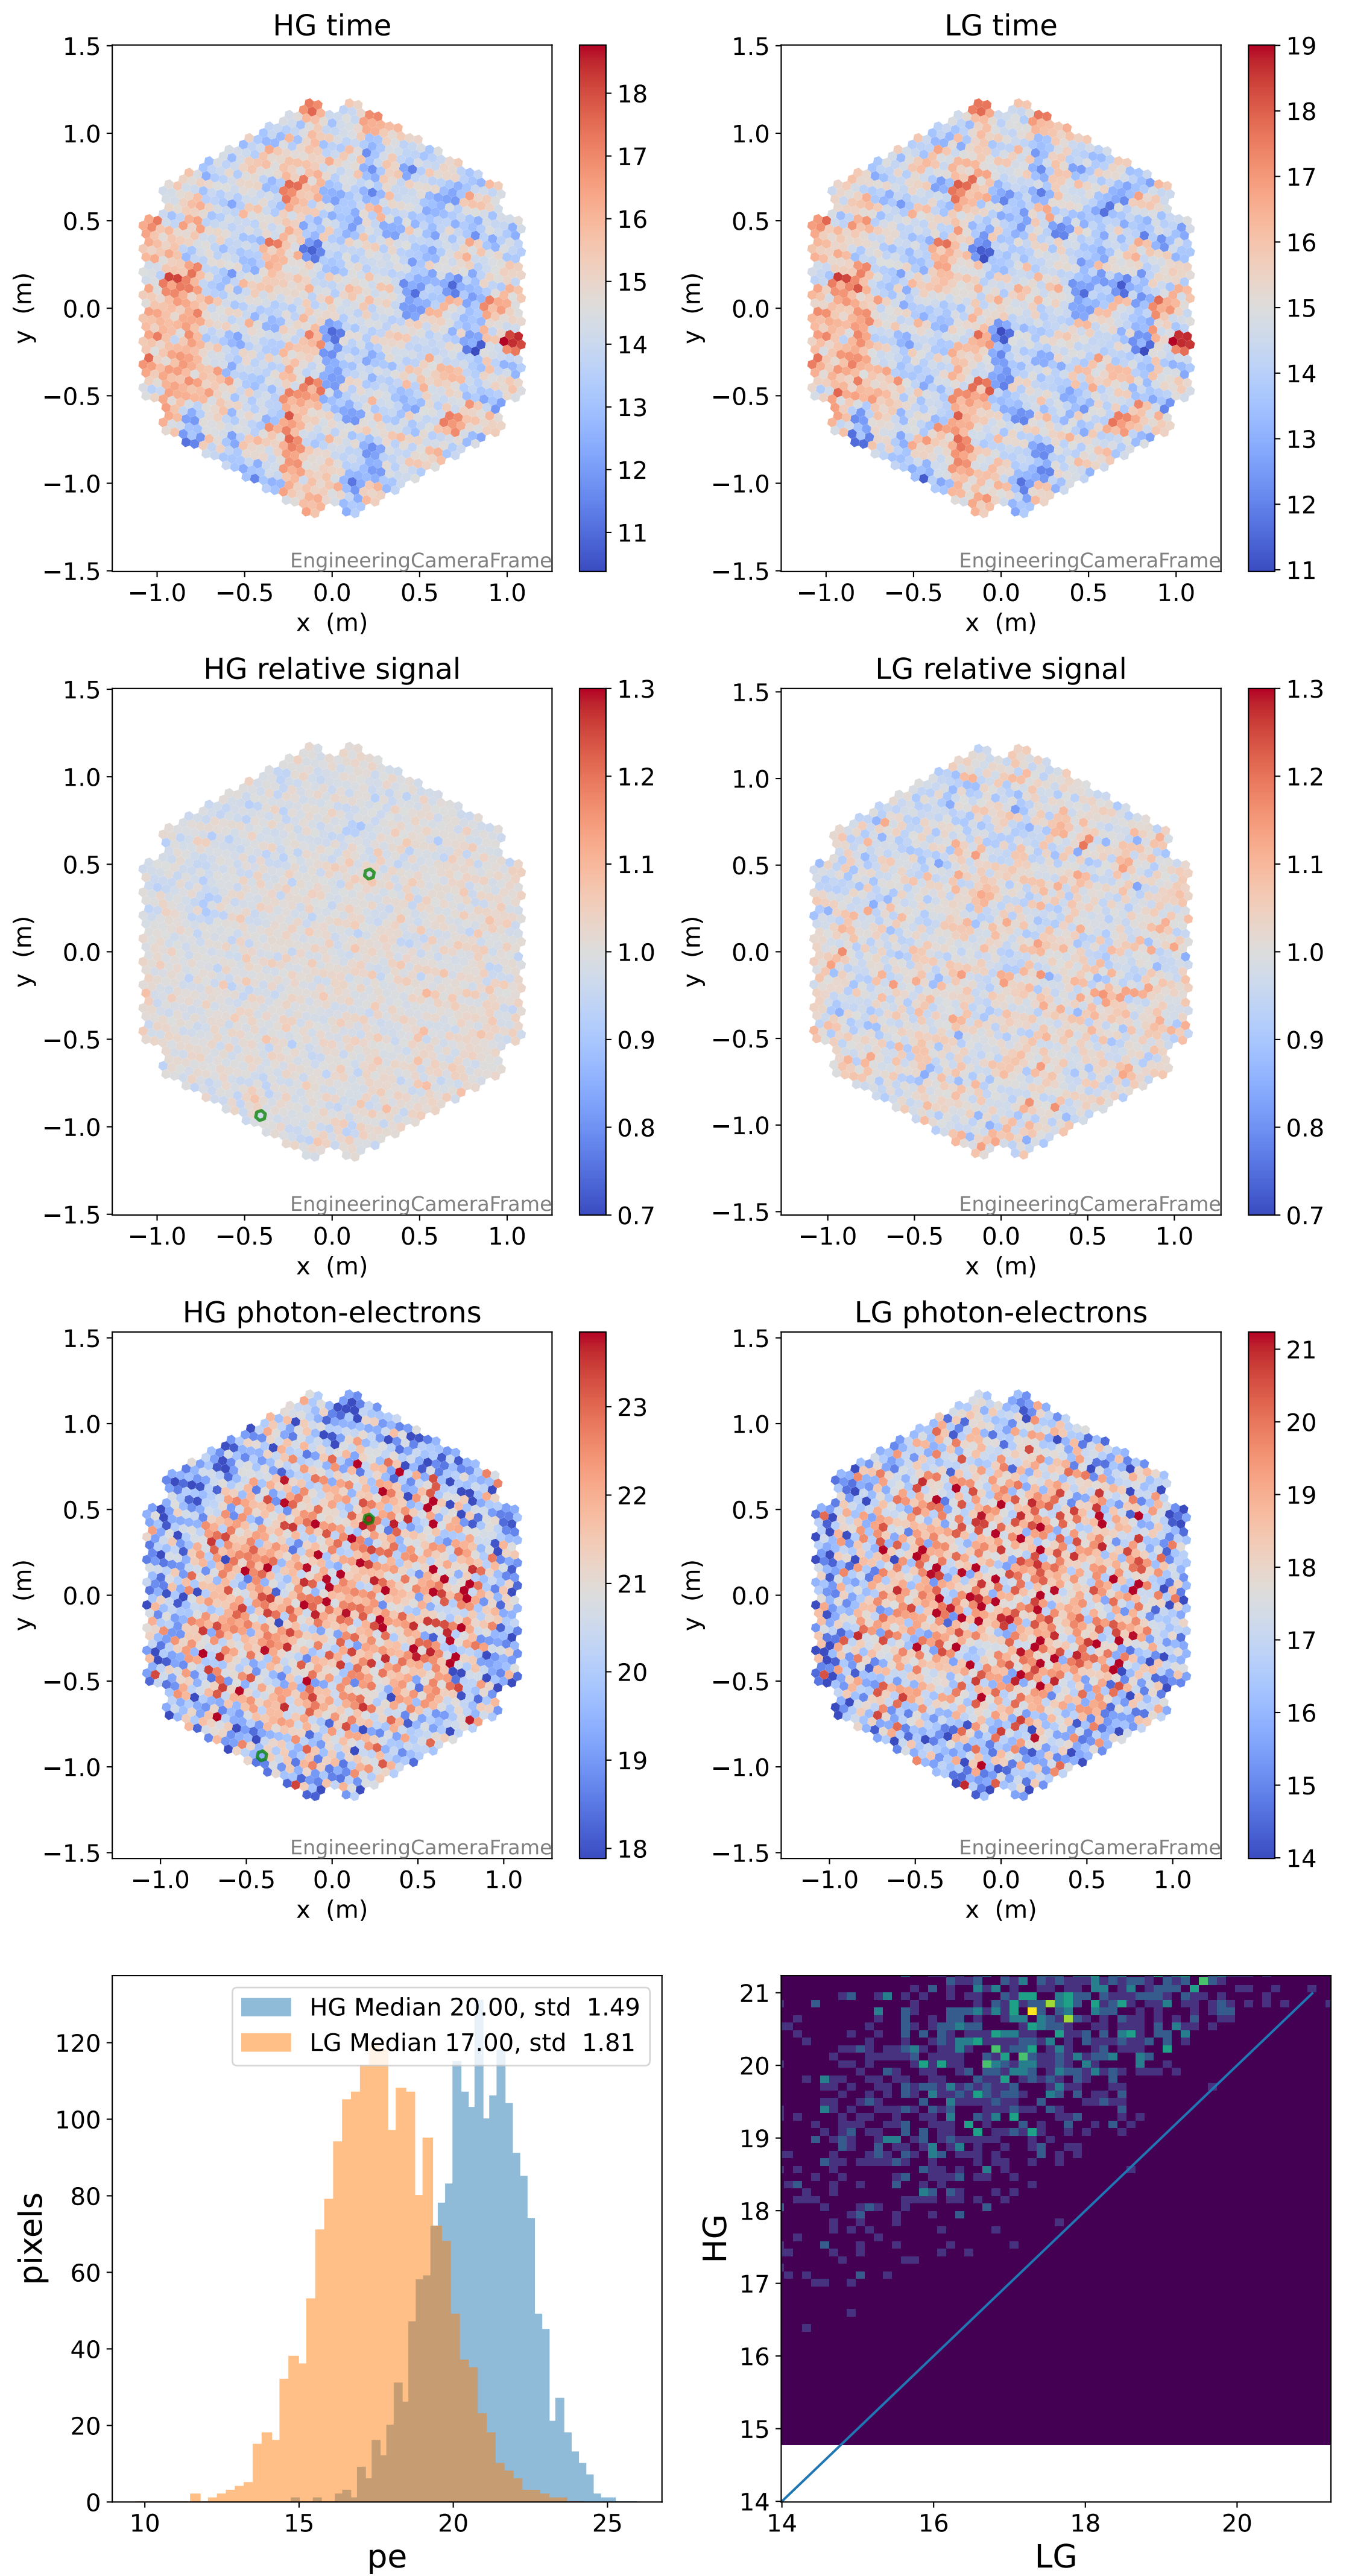

Run 13752

Run 13752

Run 13752 channel: HG

FF sample of 10000 events

pedestal sample of 10000 events

flat-fielded gain [ADC/pe]

Run 13752 channel: LG

FF sample of 10000 events

pedestal sample of 10000 events

flat-fielded gain [ADC/pe]