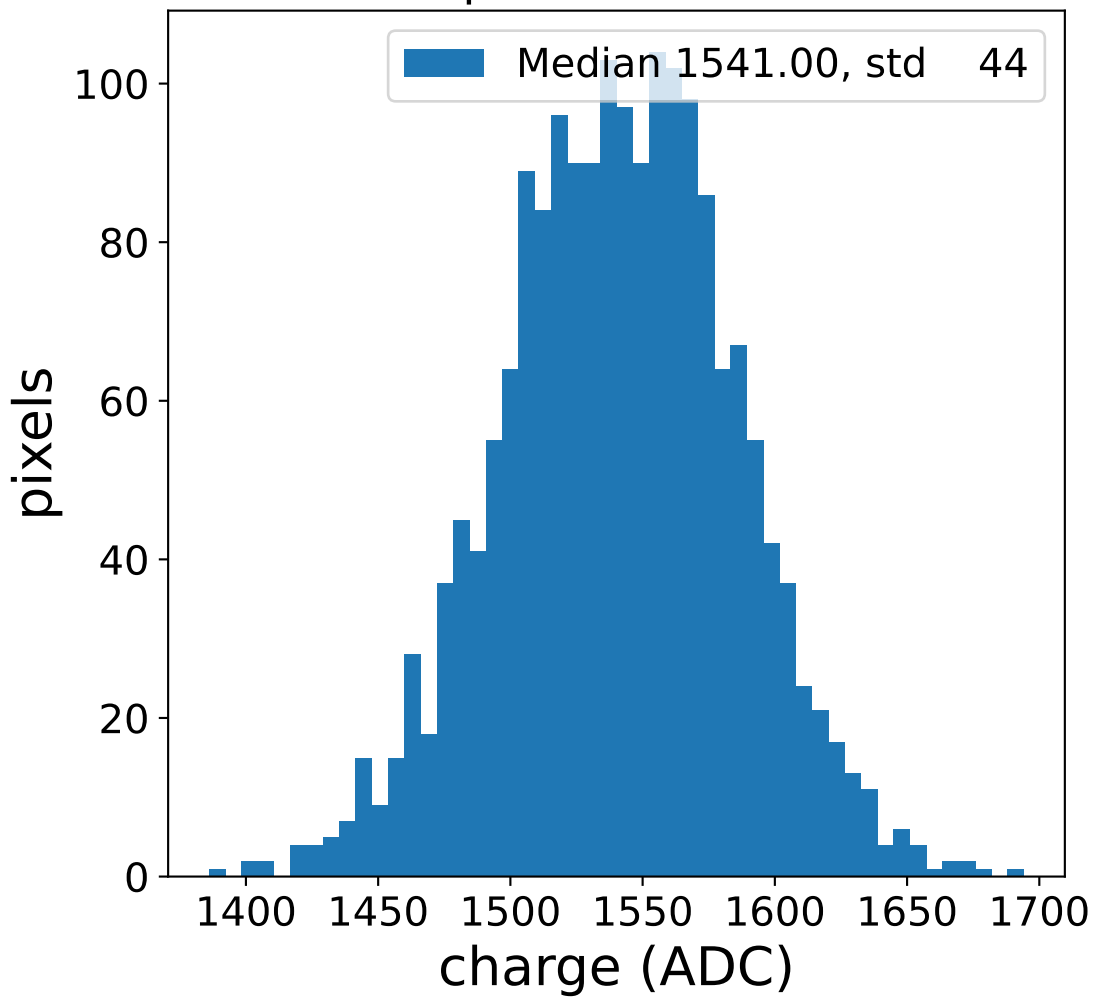

Run 13752

Run 13752

Run 13752 channel: HG

FF sample of 10000 events

pedestal sample of 10000 events

flat-fielded gain [ADC/pe]

Run 13752 channel: LG

FF sample of 10000 events

pedestal sample of 10000 events

flat-fielded gain [ADC/pe]