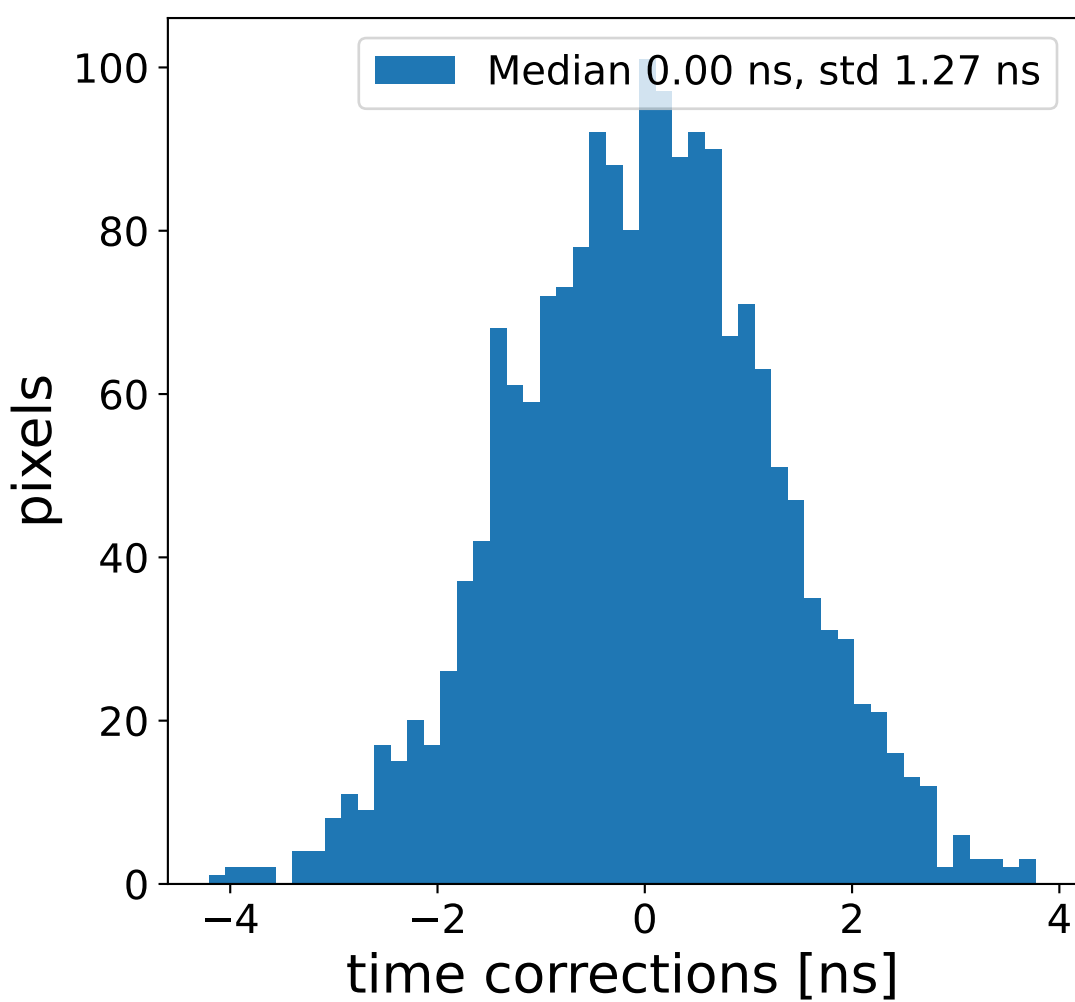

Run 13751

Run 13751

Run 13751 channel: HG

FF sample of 10000 events

pedestal sample of 10000 events

flat-fielded gain [ADC/pe]

Run 13751 channel: LG

FF sample of 10000 events

pedestal sample of 10000 events

flat-fielded gain [ADC/pe]