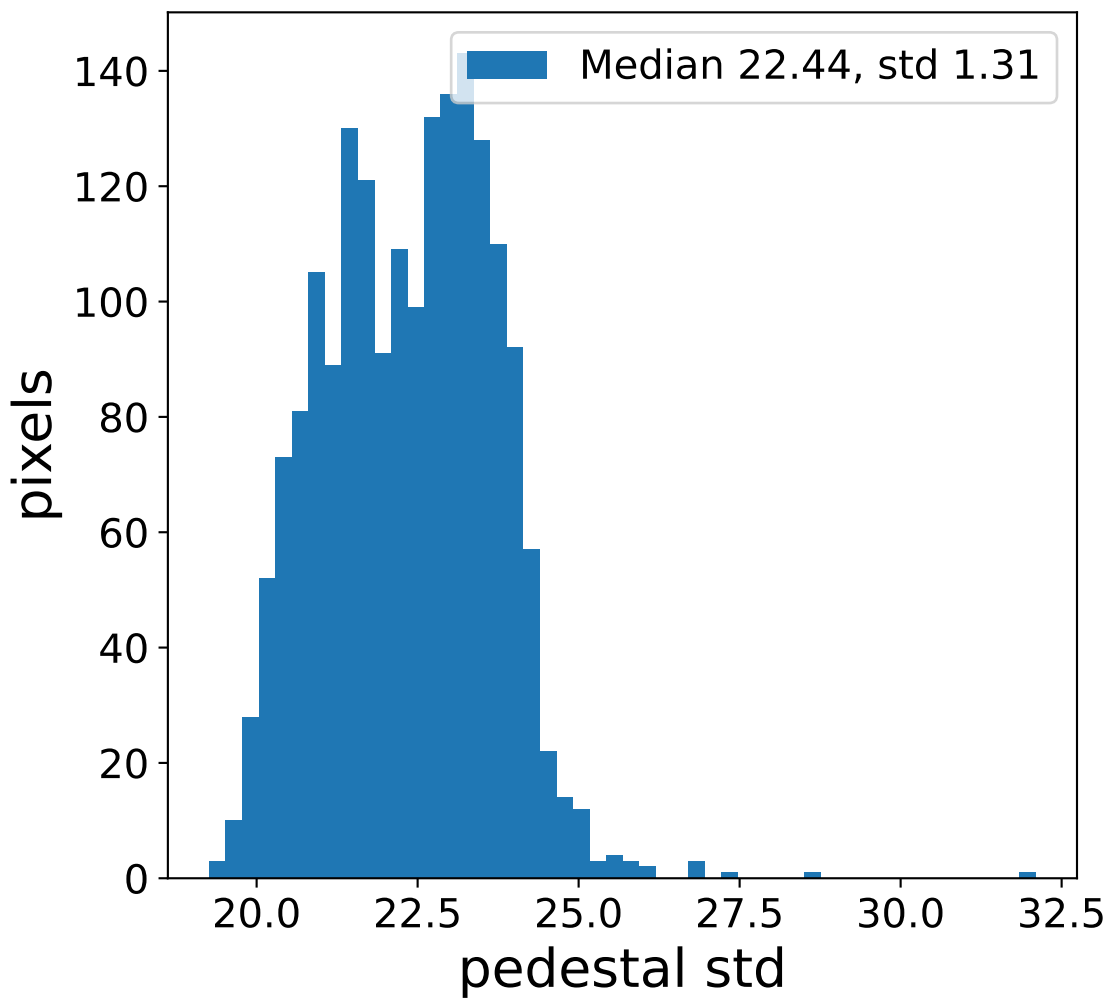

Run 13751

Run 13751

Run 13751 channel: HG

FF sample of 10000 events

pedestal sample of 10000 events

flat-fielded gain [ADC/pe]

Run 13751 channel: LG

FF sample of 10000 events

pedestal sample of 10000 events

flat-fielded gain [ADC/pe]