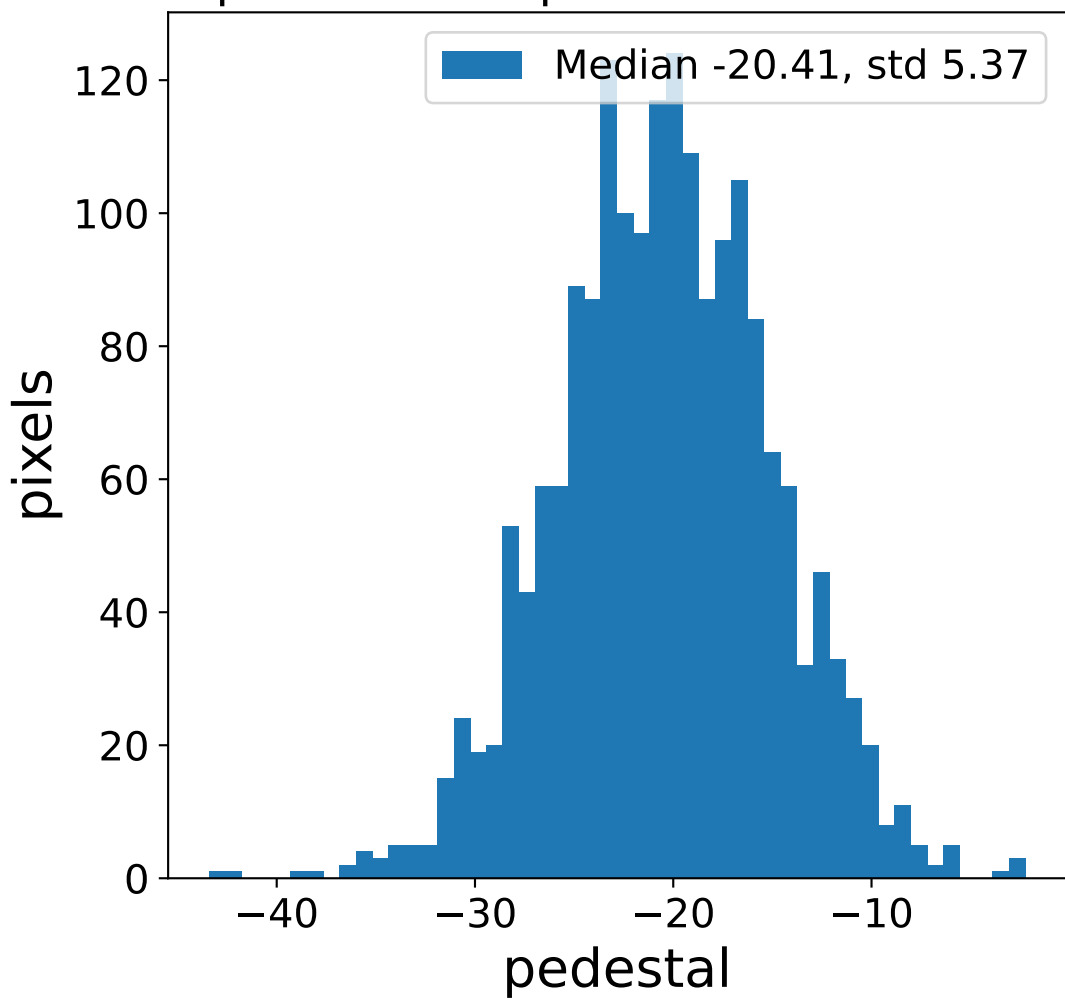

Run 13751

Run 13751

Run 13751 channel: HG

FF sample of 10000 events

pedestal sample of 10000 events

flat-fielded gain [ADC/pe]

Run 13751 channel: LG

FF sample of 10000 events

pedestal sample of 10000 events

flat-fielded gain [ADC/pe]