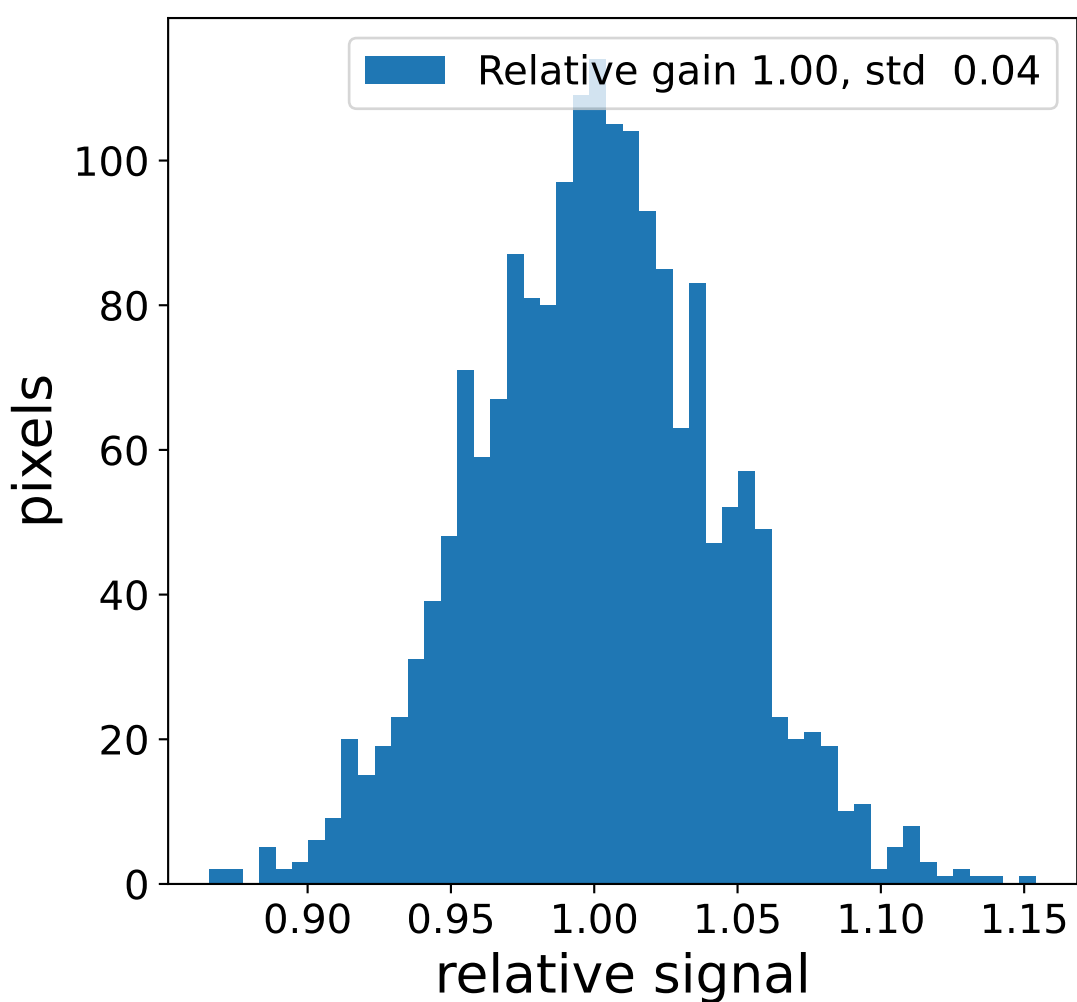

Run 13751

Run 13751

Run 13751 channel: HG

FF sample of 10000 events

pedestal sample of 10000 events

flat-fielded gain [ADC/pe]

Run 13751 channel: LG

FF sample of 10000 events

pedestal sample of 10000 events

flat-fielded gain [ADC/pe]