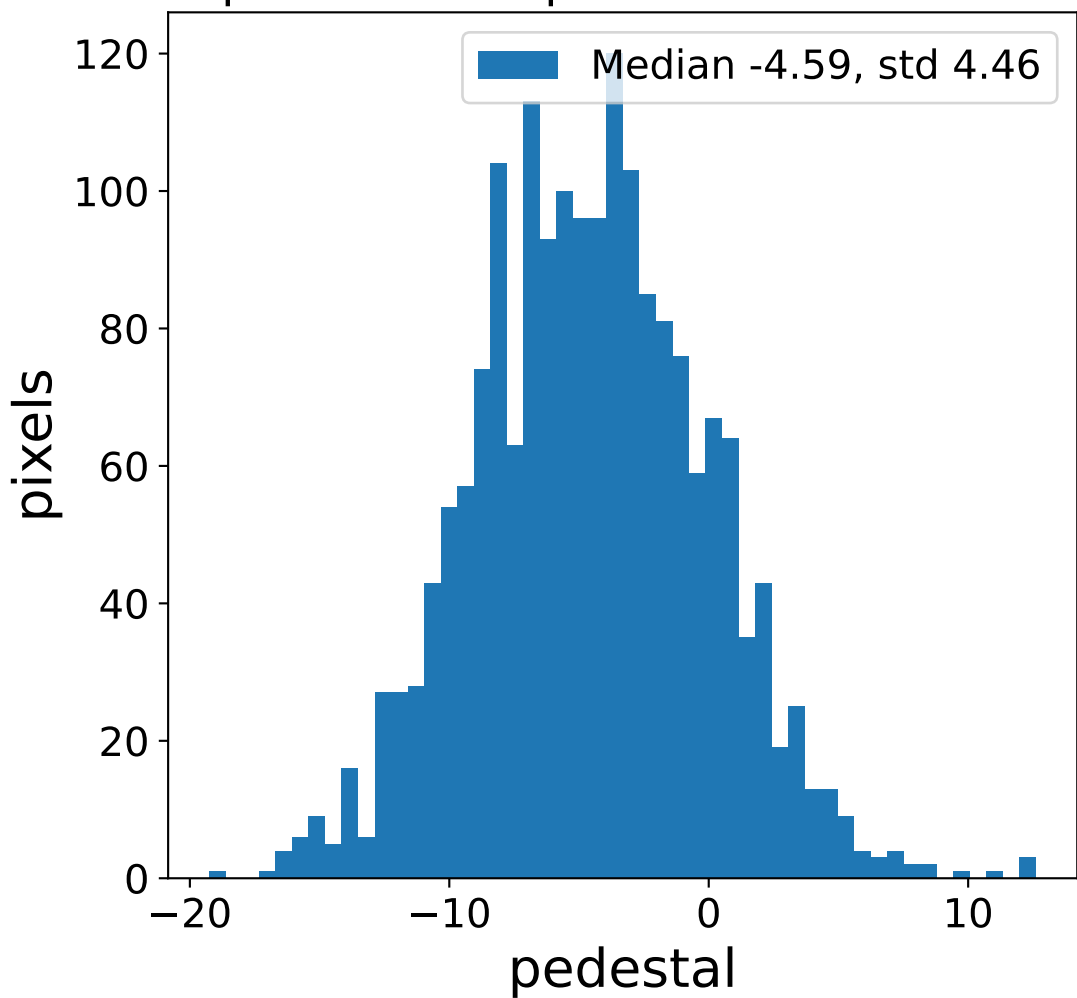

Run 13751

Run 13751

Run 13751 channel: HG

FF sample of 10000 events

pedestal sample of 10000 events

flat-fielded gain [ADC/pe]

Run 13751 channel: LG

FF sample of 10000 events

pedestal sample of 10000 events

flat-fielded gain [ADC/pe]