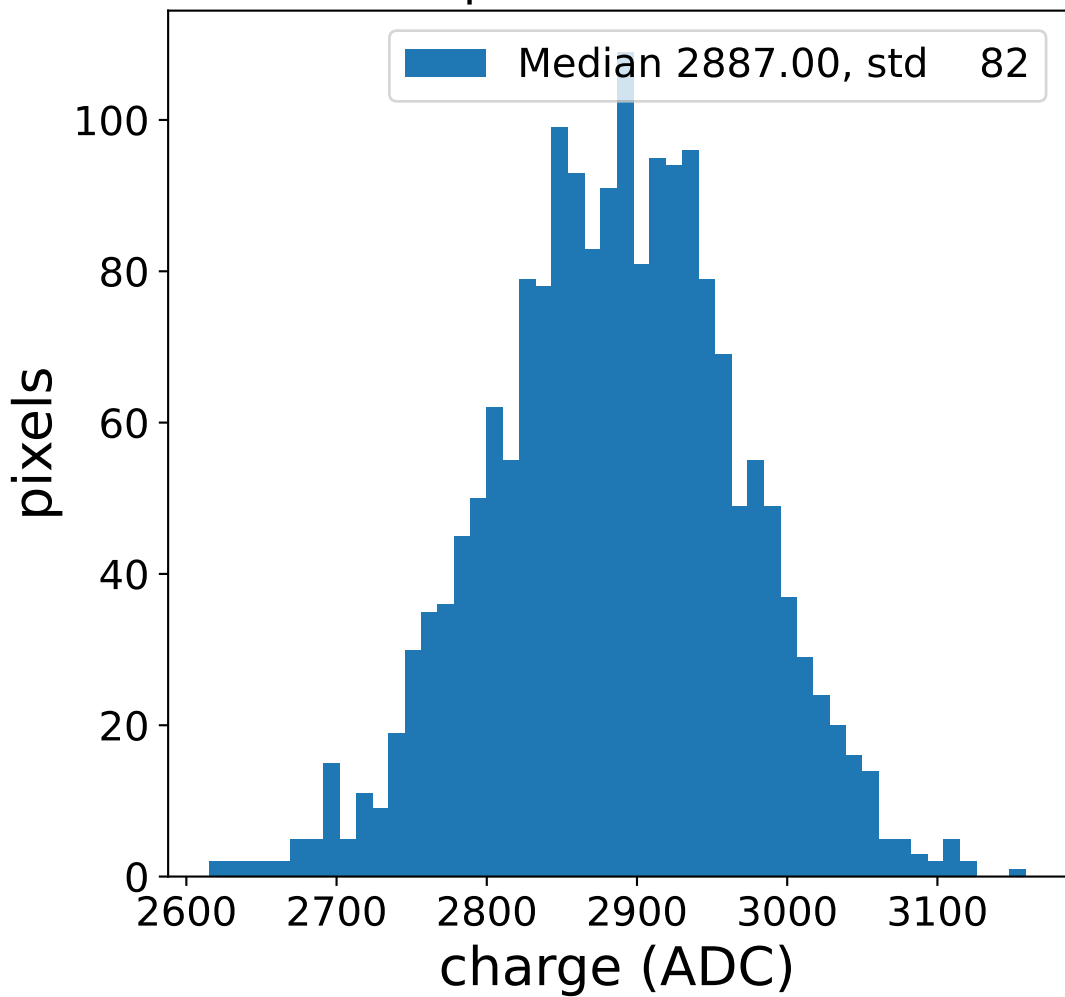

Run 13751

Run 13751

Run 13751 channel: HG

FF sample of 10000 events

pedestal sample of 10000 events

flat-fielded gain [ADC/pe]

Run 13751 channel: LG

FF sample of 10000 events

pedestal sample of 10000 events

flat-fielded gain [ADC/pe]