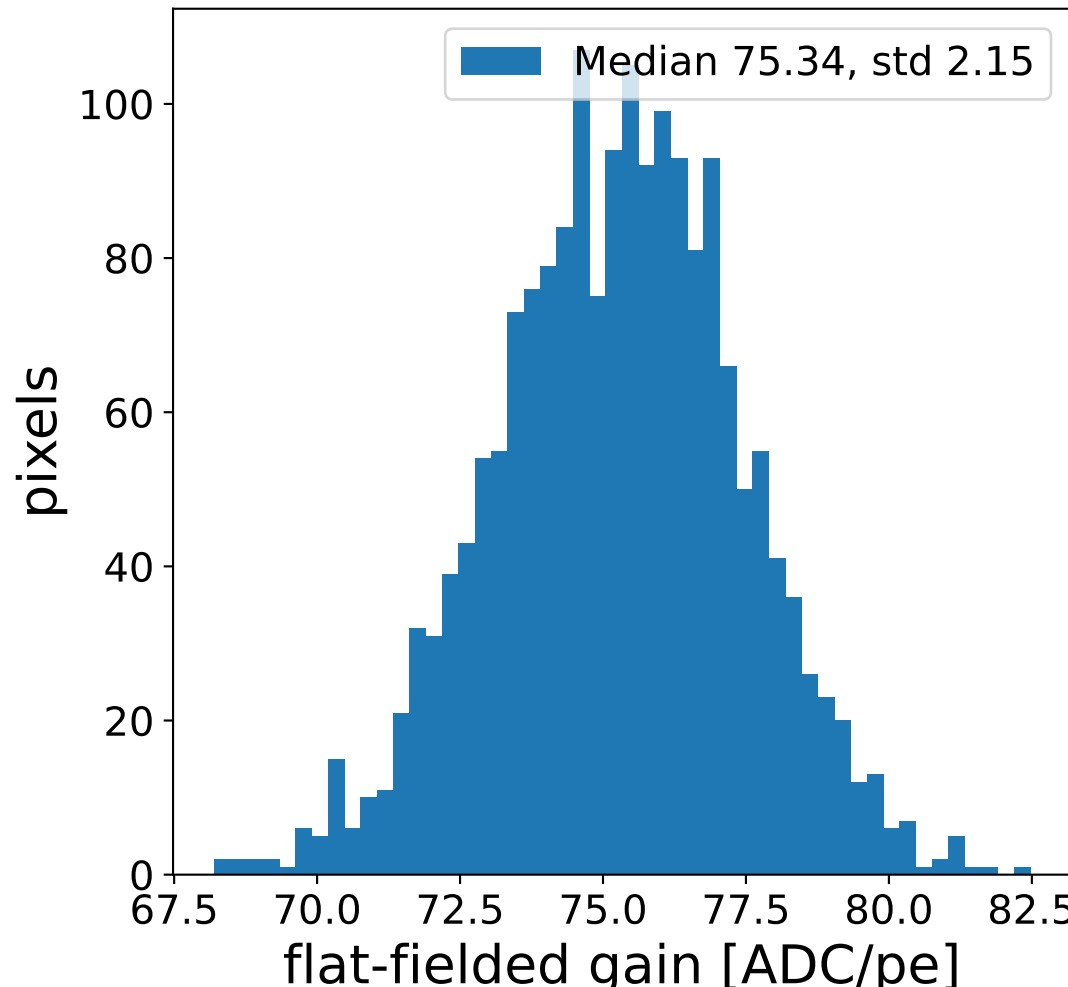

Run 13751

Run 13751

Run 13751 channel: HG

FF sample of 10000 events

pedestal sample of 10000 events

flat-fielded gain [ADC/pe]

Run 13751 channel: LG

FF sample of 10000 events

pedestal sample of 10000 events

flat-fielded gain [ADC/pe]