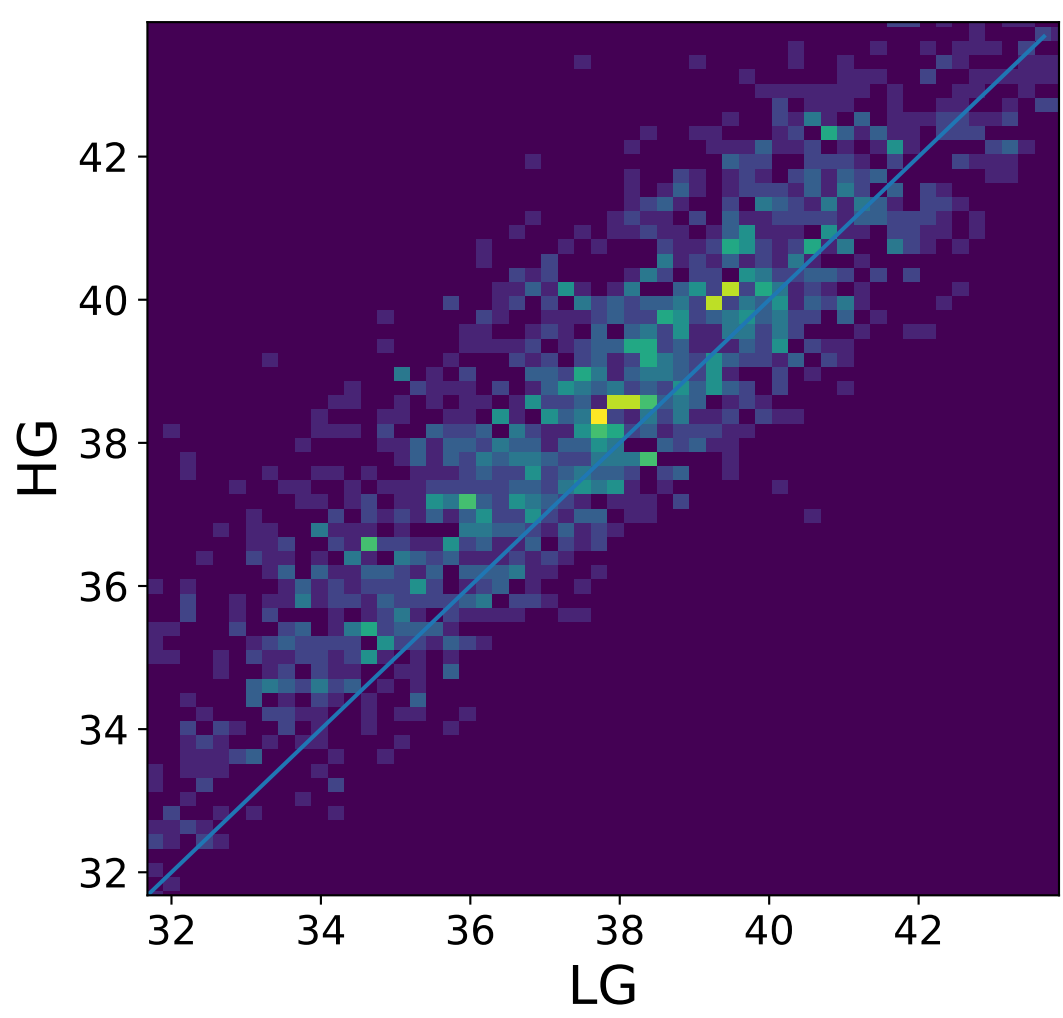

Run 13751

Run 13751

Run 13751 channel: HG

FF sample of 10000 events

pedestal sample of 10000 events

flat-fielded gain [ADC/pe]

Run 13751 channel: LG

FF sample of 10000 events

pedestal sample of 10000 events

flat-fielded gain [ADC/pe]