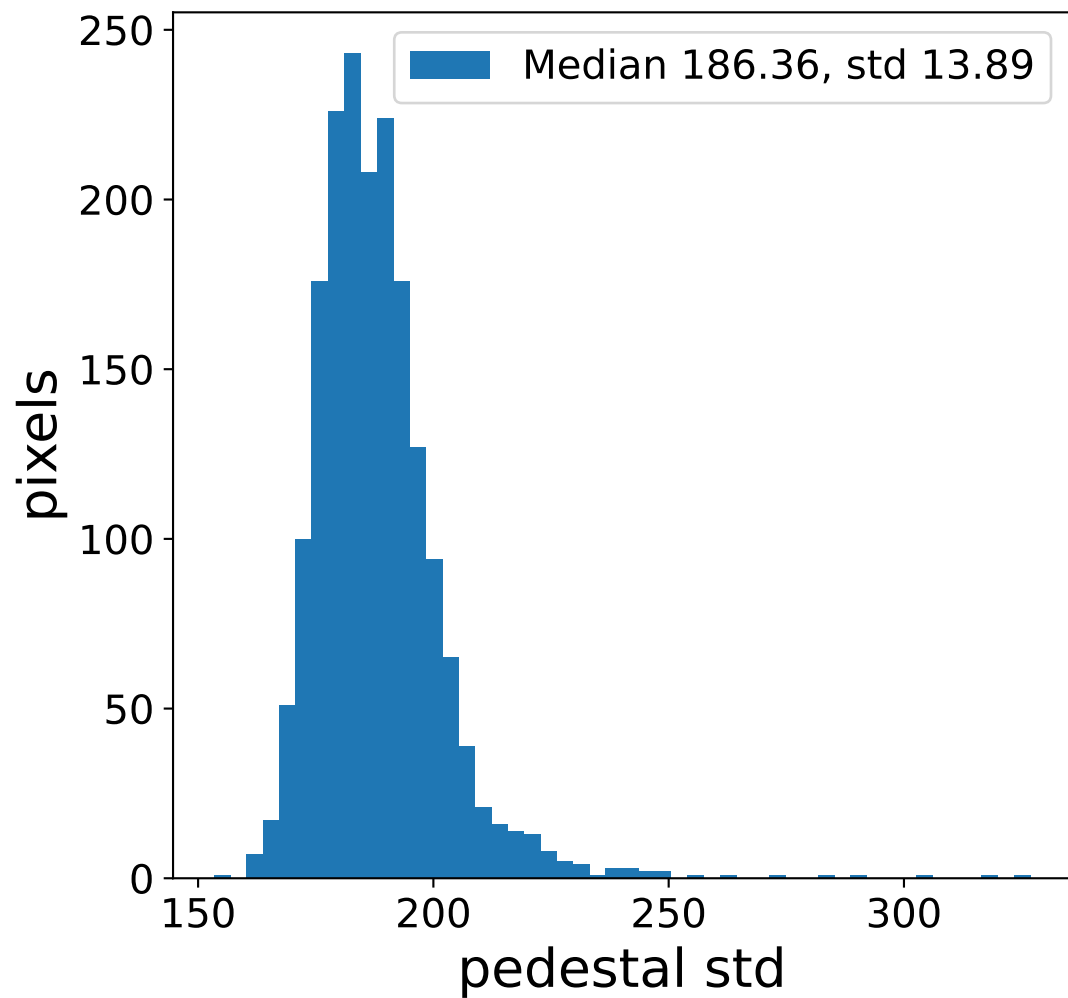

Run 13751

Run 13751

Run 13751 channel: HG

FF sample of 10000 events

pedestal sample of 10000 events

flat-fielded gain [ADC/pe]

Run 13751 channel: LG

FF sample of 10000 events

pedestal sample of 10000 events

flat-fielded gain [ADC/pe]