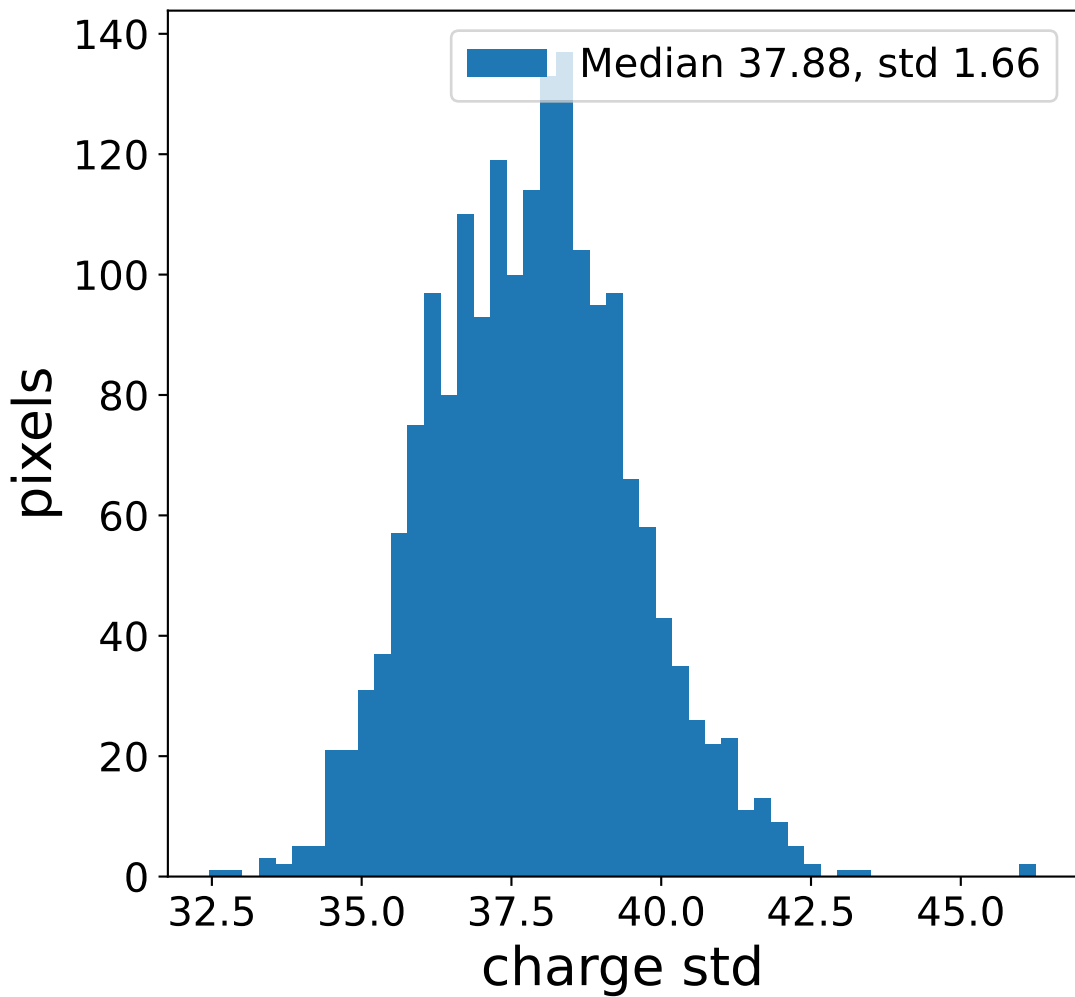

Run 13751

Run 13751

Run 13751 channel: HG

FF sample of 10000 events

pedestal sample of 10000 events

flat-fielded gain [ADC/pe]

Run 13751 channel: LG

FF sample of 10000 events

pedestal sample of 10000 events

flat-fielded gain [ADC/pe]