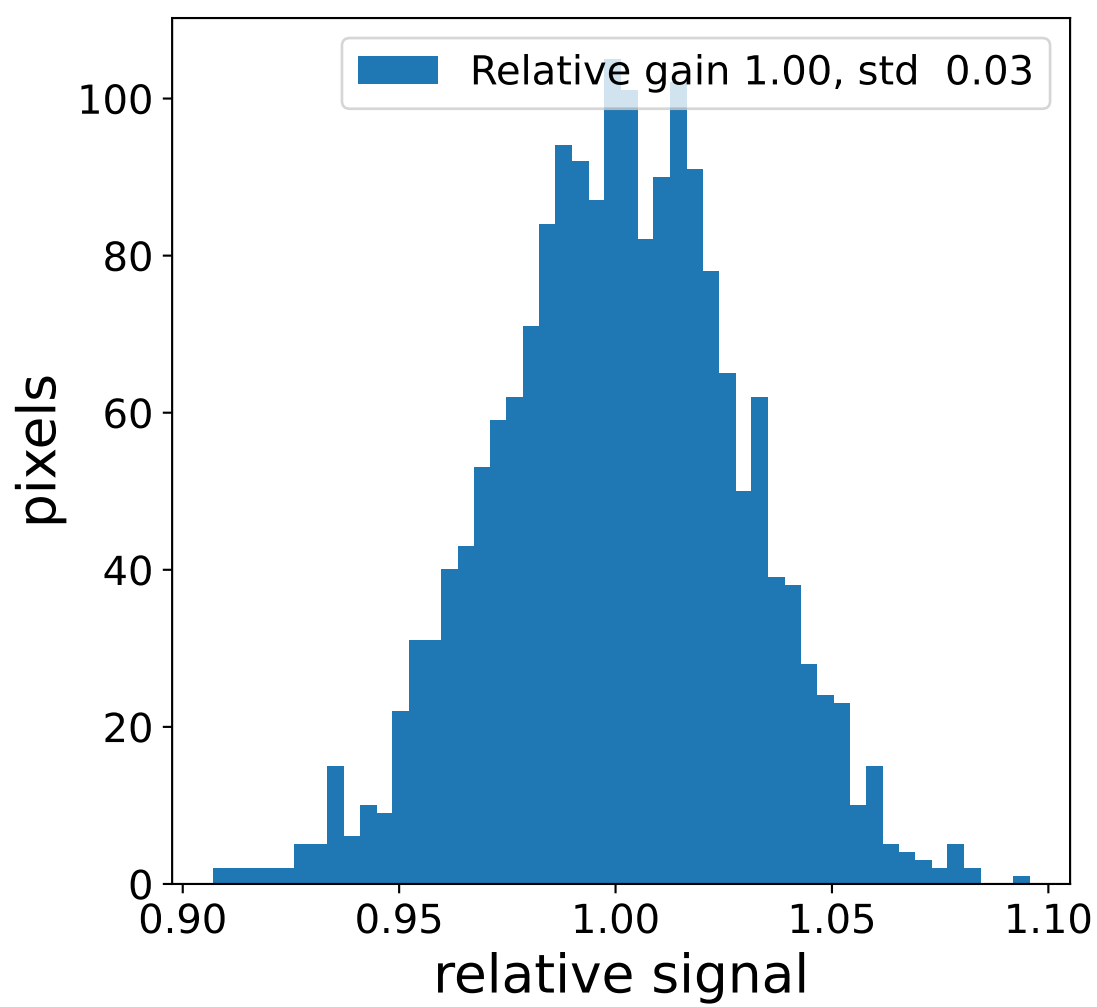

Run 13751

Run 13751

Run 13751 channel: HG

FF sample of 10000 events

pedestal sample of 10000 events

flat-fielded gain [ADC/pe]

Run 13751 channel: LG

FF sample of 10000 events

pedestal sample of 10000 events

flat-fielded gain [ADC/pe]