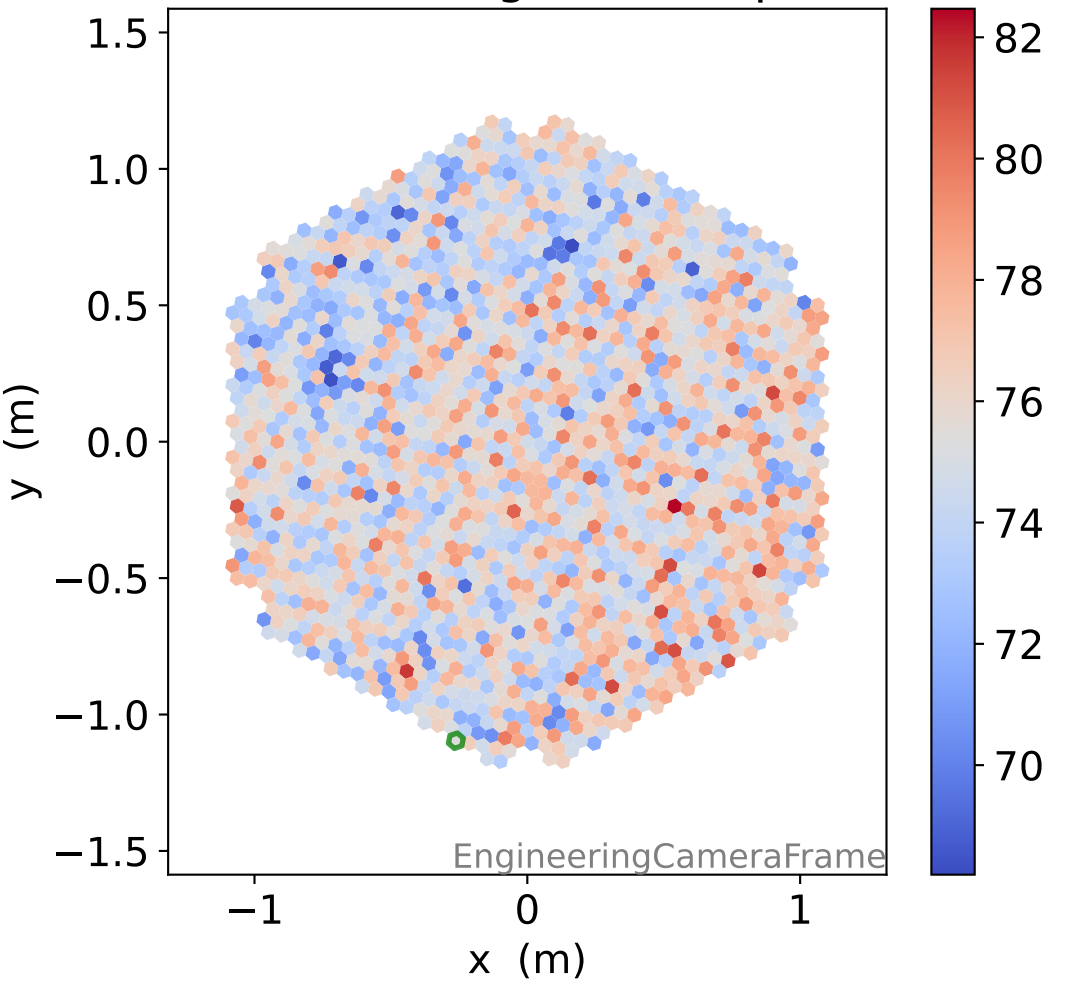

Run 13751

Run 13751

Run 13751 channel: HG

FF sample of 10000 events

pedestal sample of 10000 events

flat-fielded gain [ADC/pe]

Run 13751 channel: LG

FF sample of 10000 events

pedestal sample of 10000 events

flat-fielded gain [ADC/pe]