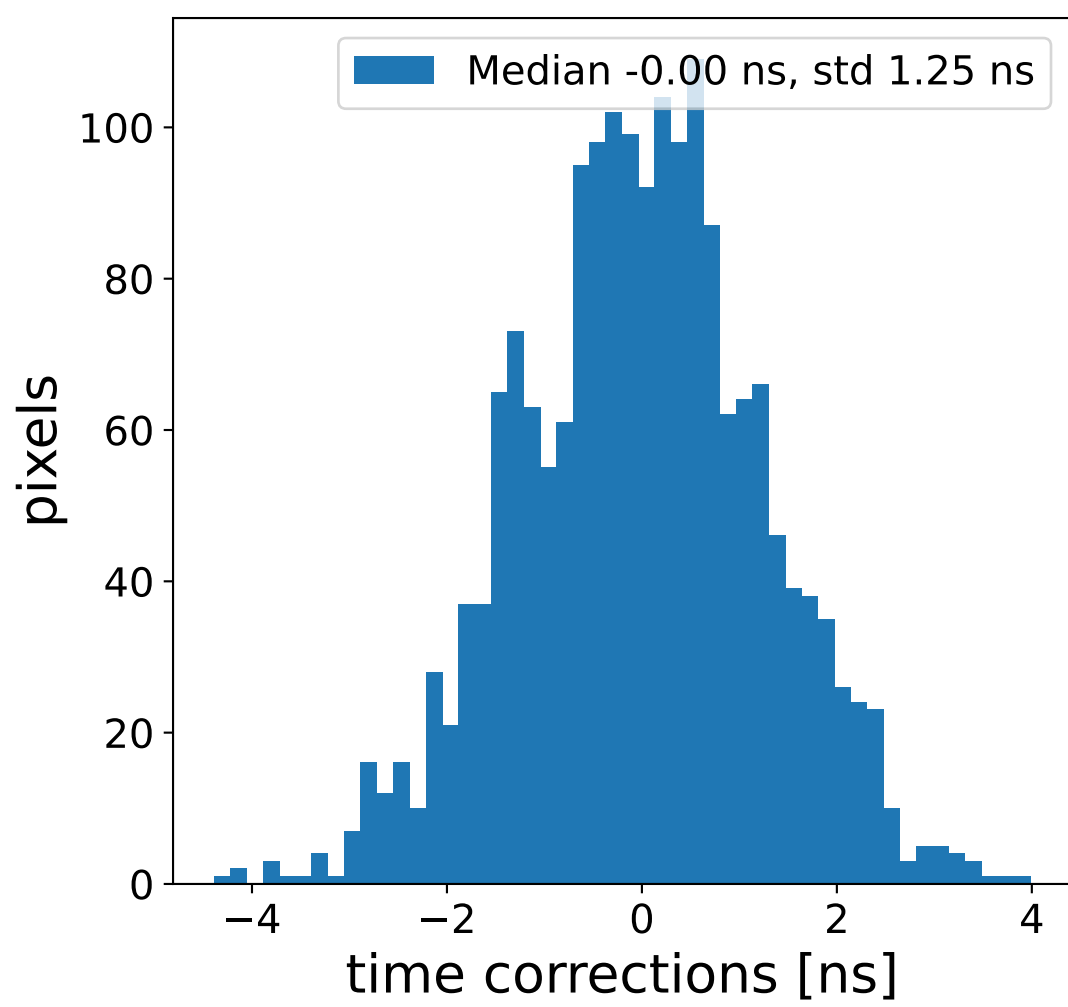

Run 13751

Run 13751

Run 13751 channel: HG

FF sample of 10000 events

pedestal sample of 10000 events

flat-fielded gain [ADC/pe]

Run 13751 channel: LG

FF sample of 10000 events

pedestal sample of 10000 events

flat-fielded gain [ADC/pe]