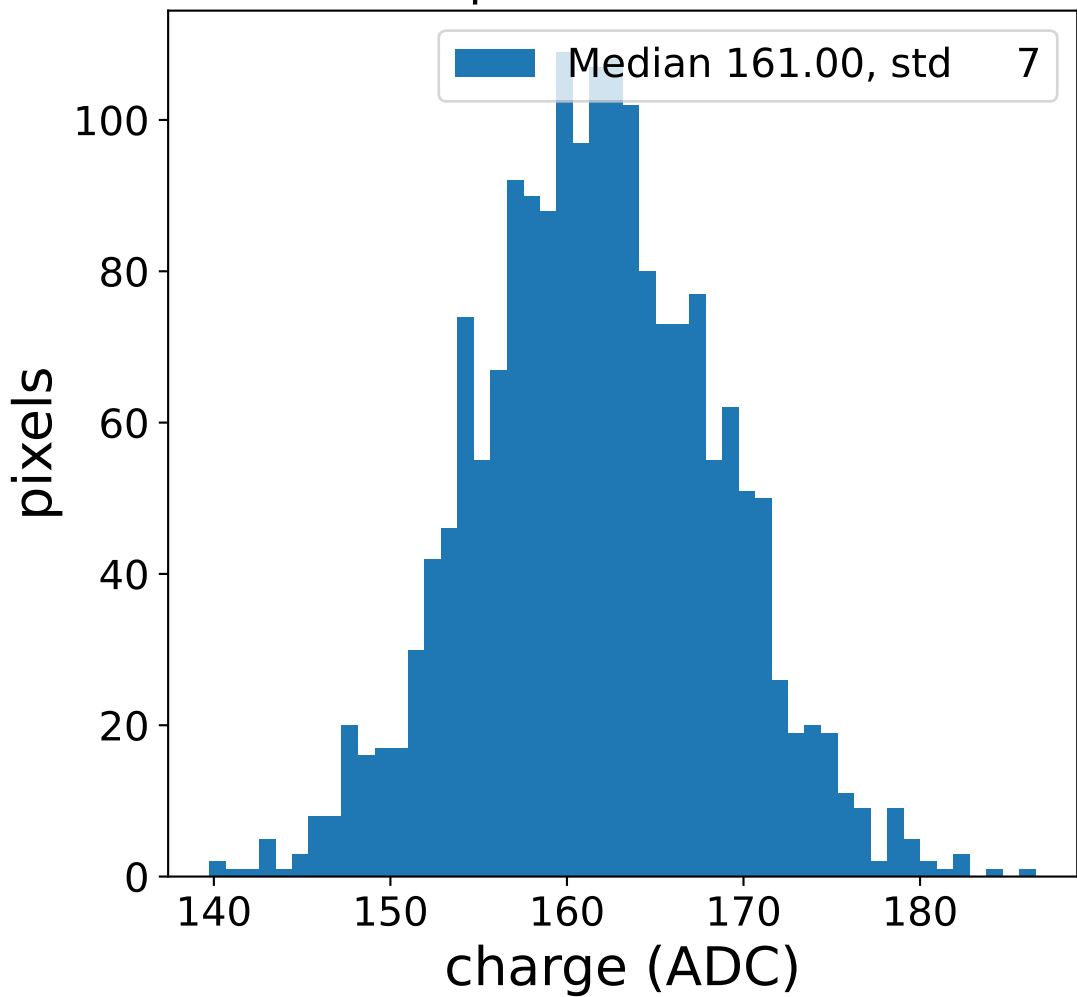

Run 13751

Run 13751

Run 13751 channel: HG

FF sample of 10000 events

pedestal sample of 10000 events

flat-fielded gain [ADC/pe]

Run 13751 channel: LG

FF sample of 10000 events

pedestal sample of 10000 events

flat-fielded gain [ADC/pe]