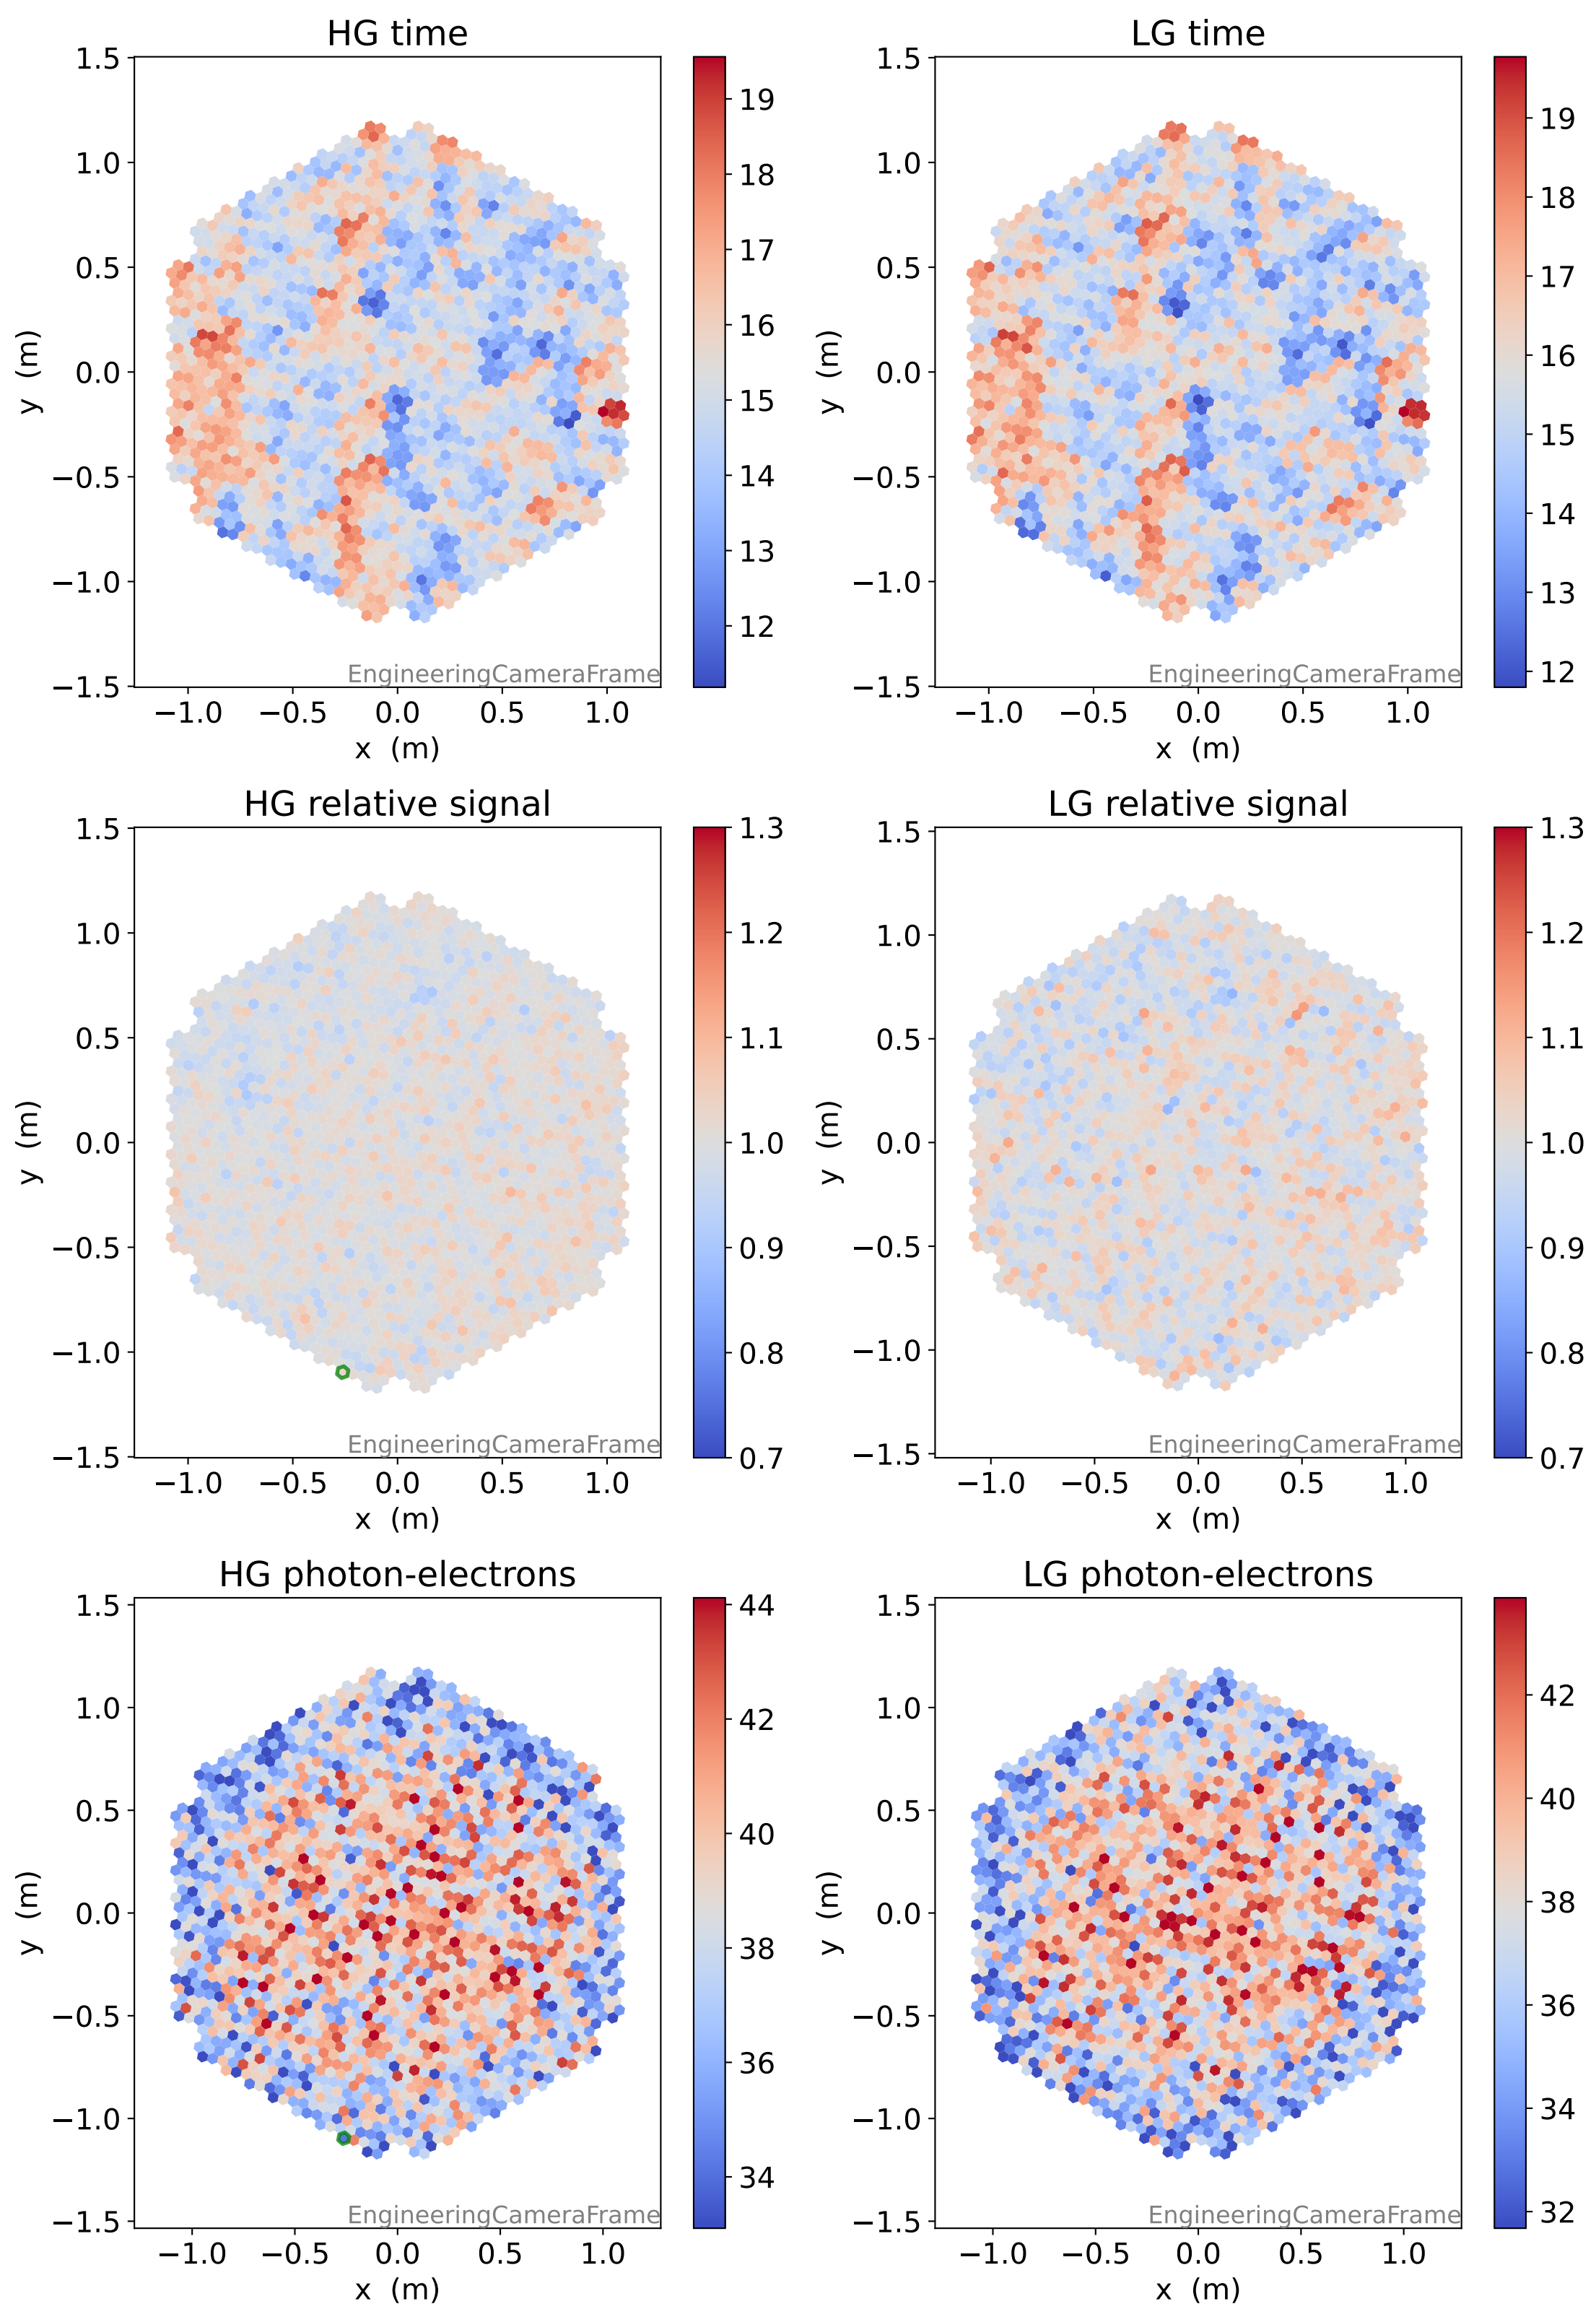

Run 13751

Run 13751

Run 13751 channel: HG

FF sample of 10000 events

pedestal sample of 10000 events

flat-fielded gain [ADC/pe]

Run 13751 channel: LG

FF sample of 10000 events

pedestal sample of 10000 events

flat-fielded gain [ADC/pe]