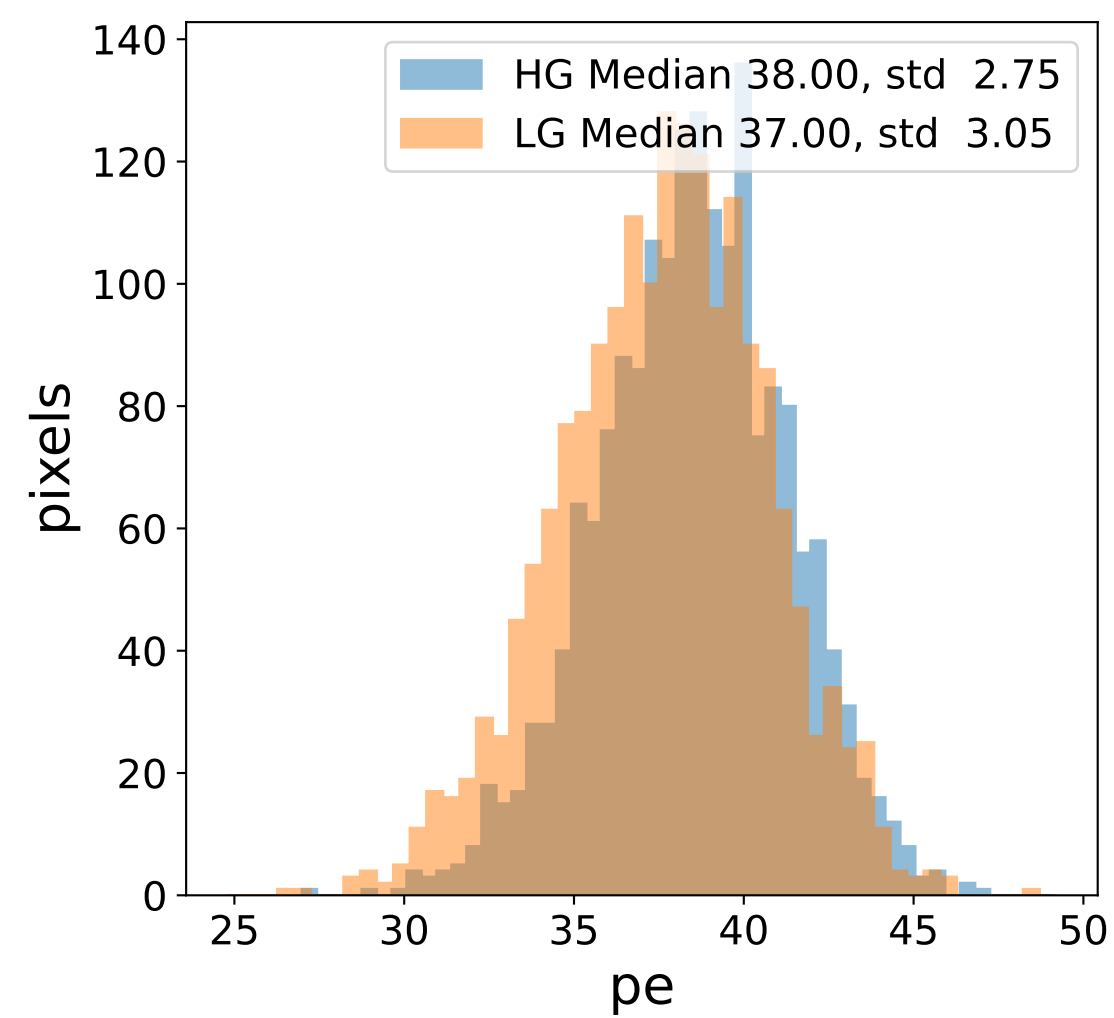

Run 13751

Run 13751

Run 13751 channel: HG

FF sample of 10000 events

pedestal sample of 10000 events

flat-fielded gain [ADC/pe]

Run 13751 channel: LG

FF sample of 10000 events

pedestal sample of 10000 events

flat-fielded gain [ADC/pe]