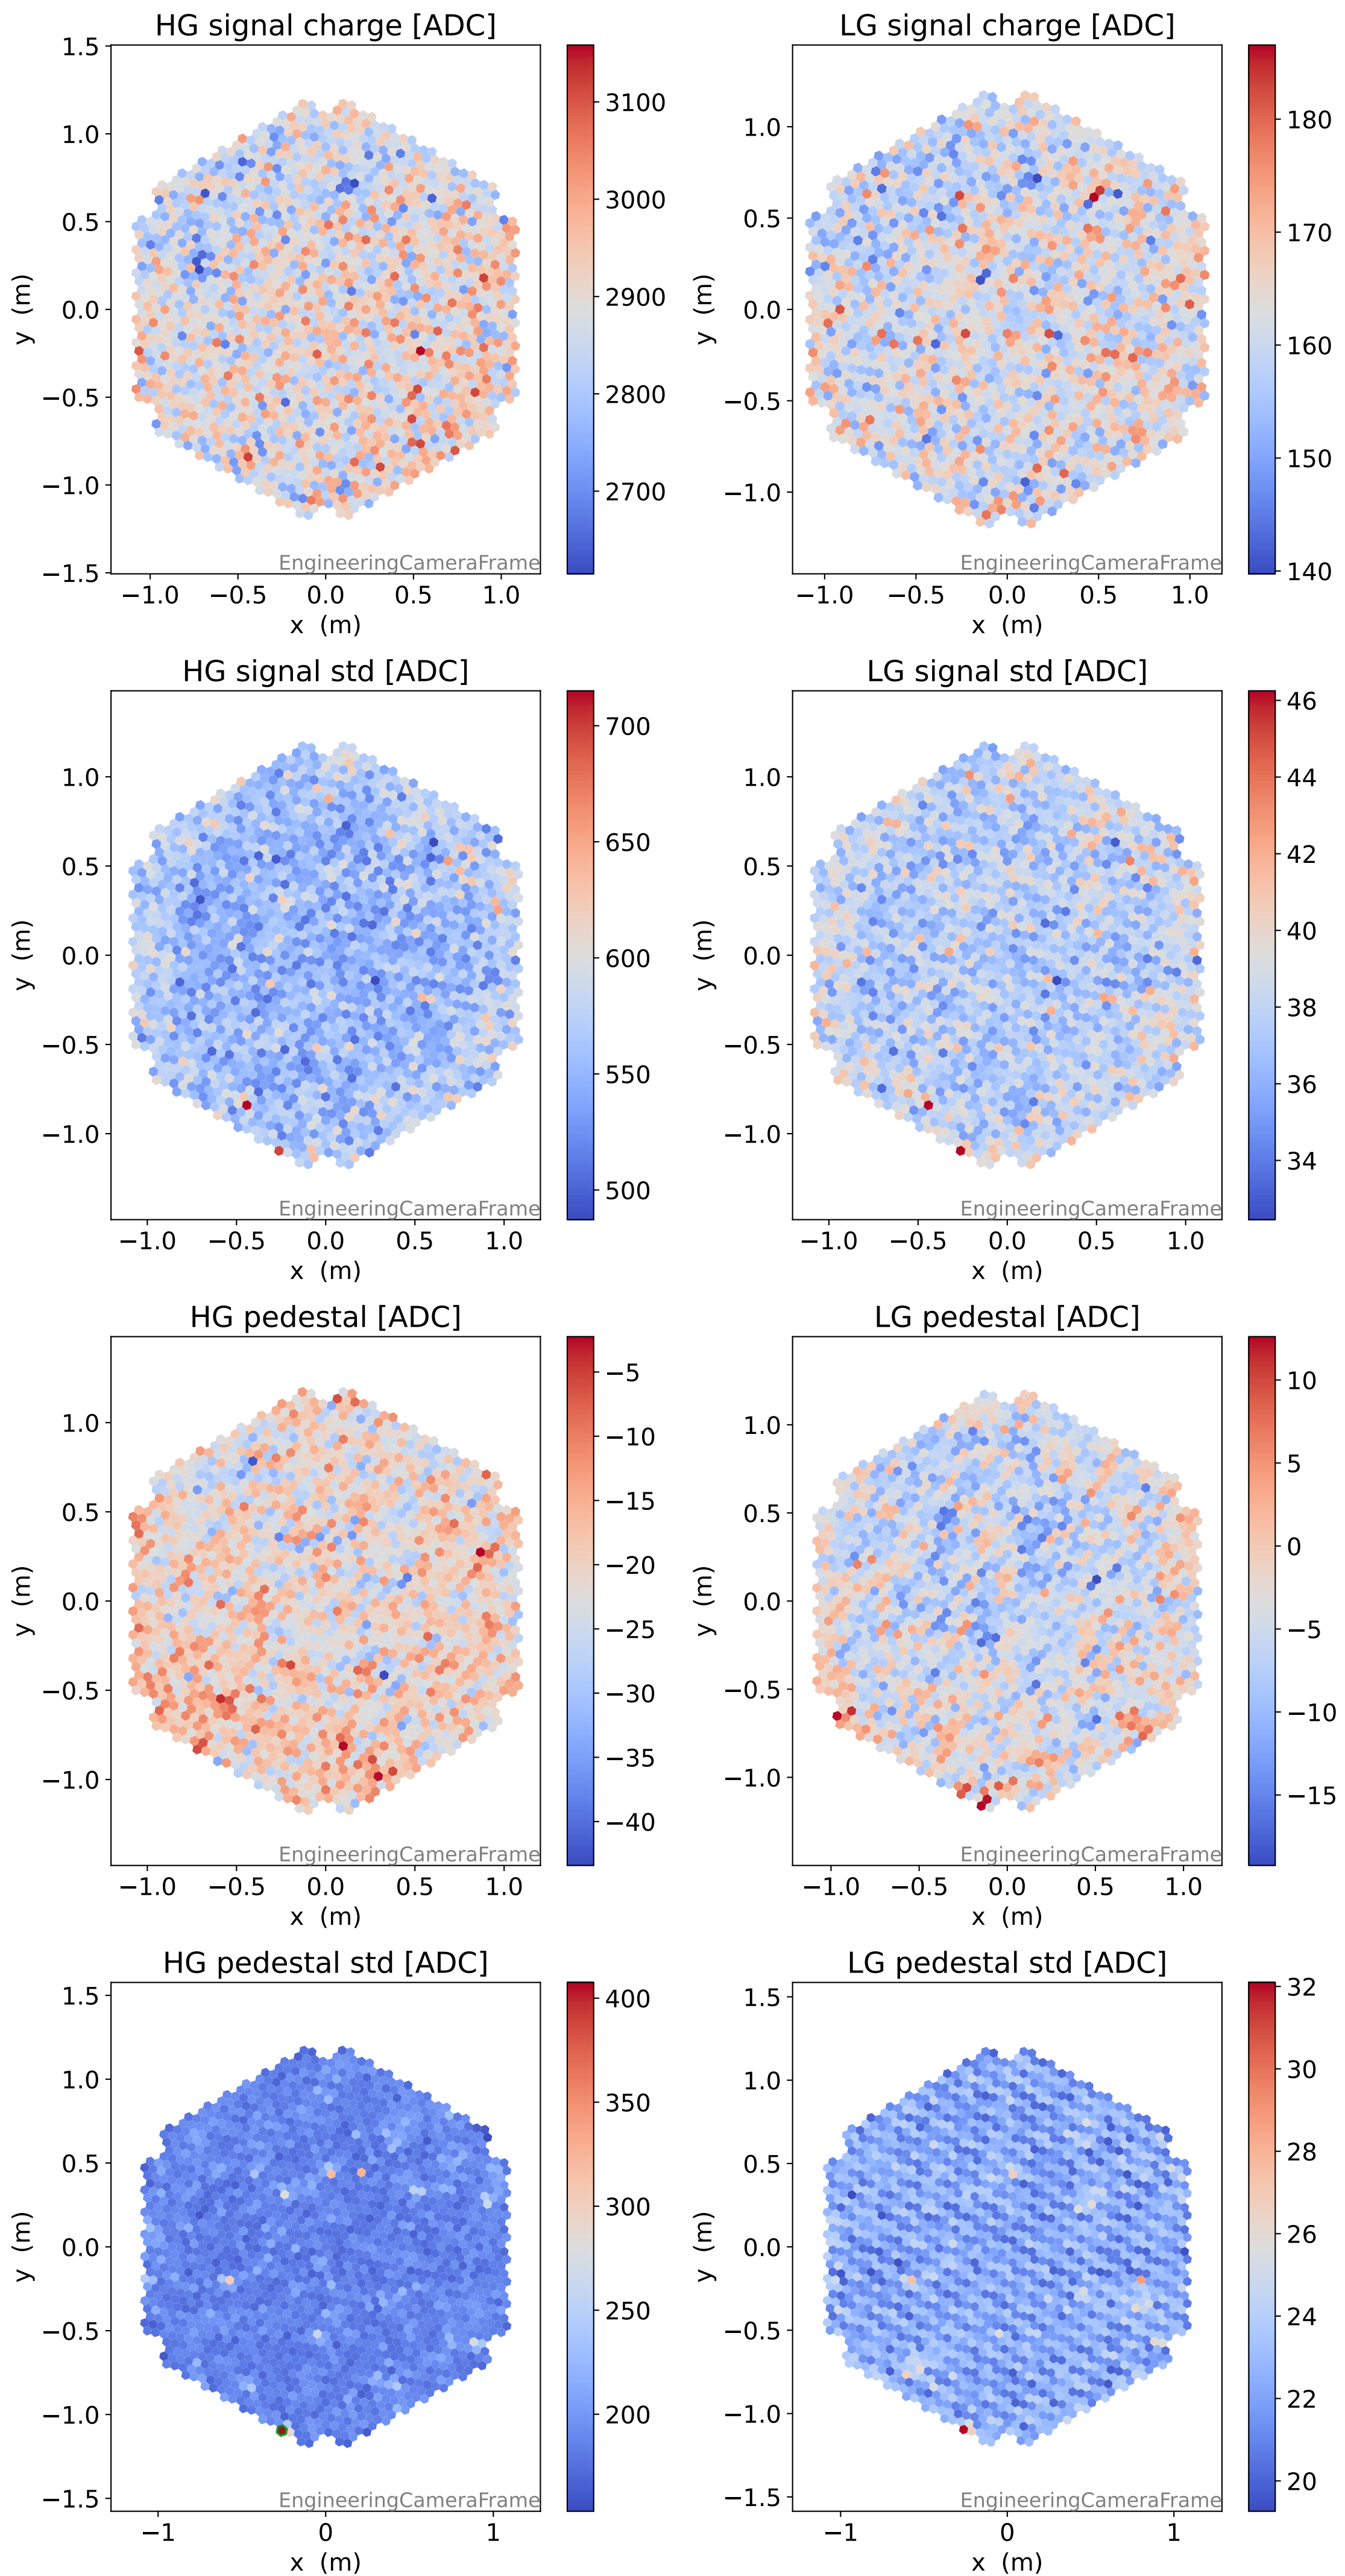

Run 13751

Run 13751

Run 13751 channel: HG

FF sample of 10000 events

pedestal sample of 10000 events

flat-fielded gain [ADC/pe]

Run 13751 channel: LG

FF sample of 10000 events

pedestal sample of 10000 events

flat-fielded gain [ADC/pe]