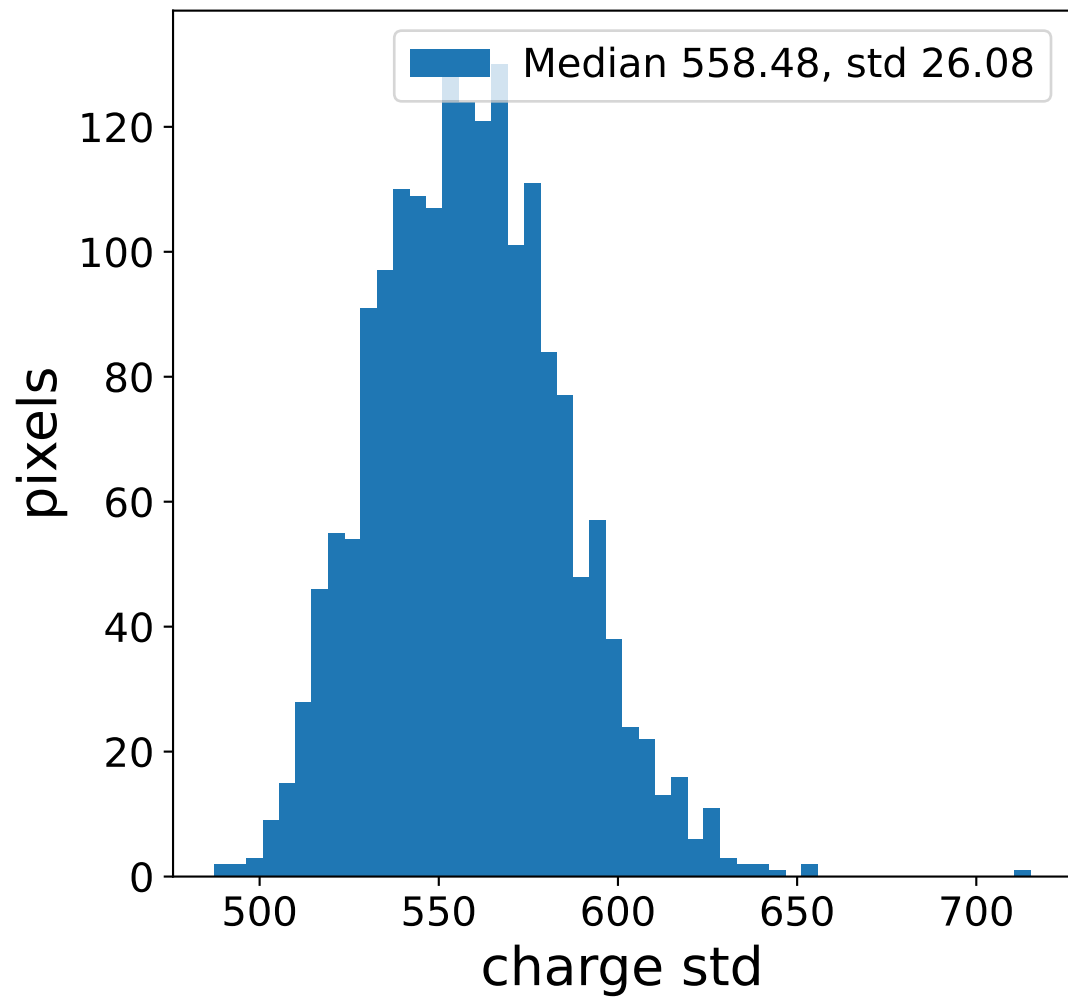

Run 13751

Run 13751

Run 13751 channel: HG

FF sample of 10000 events

pedestal sample of 10000 events

flat-fielded gain [ADC/pe]

Run 13751 channel: LG

FF sample of 10000 events

pedestal sample of 10000 events

flat-fielded gain [ADC/pe]