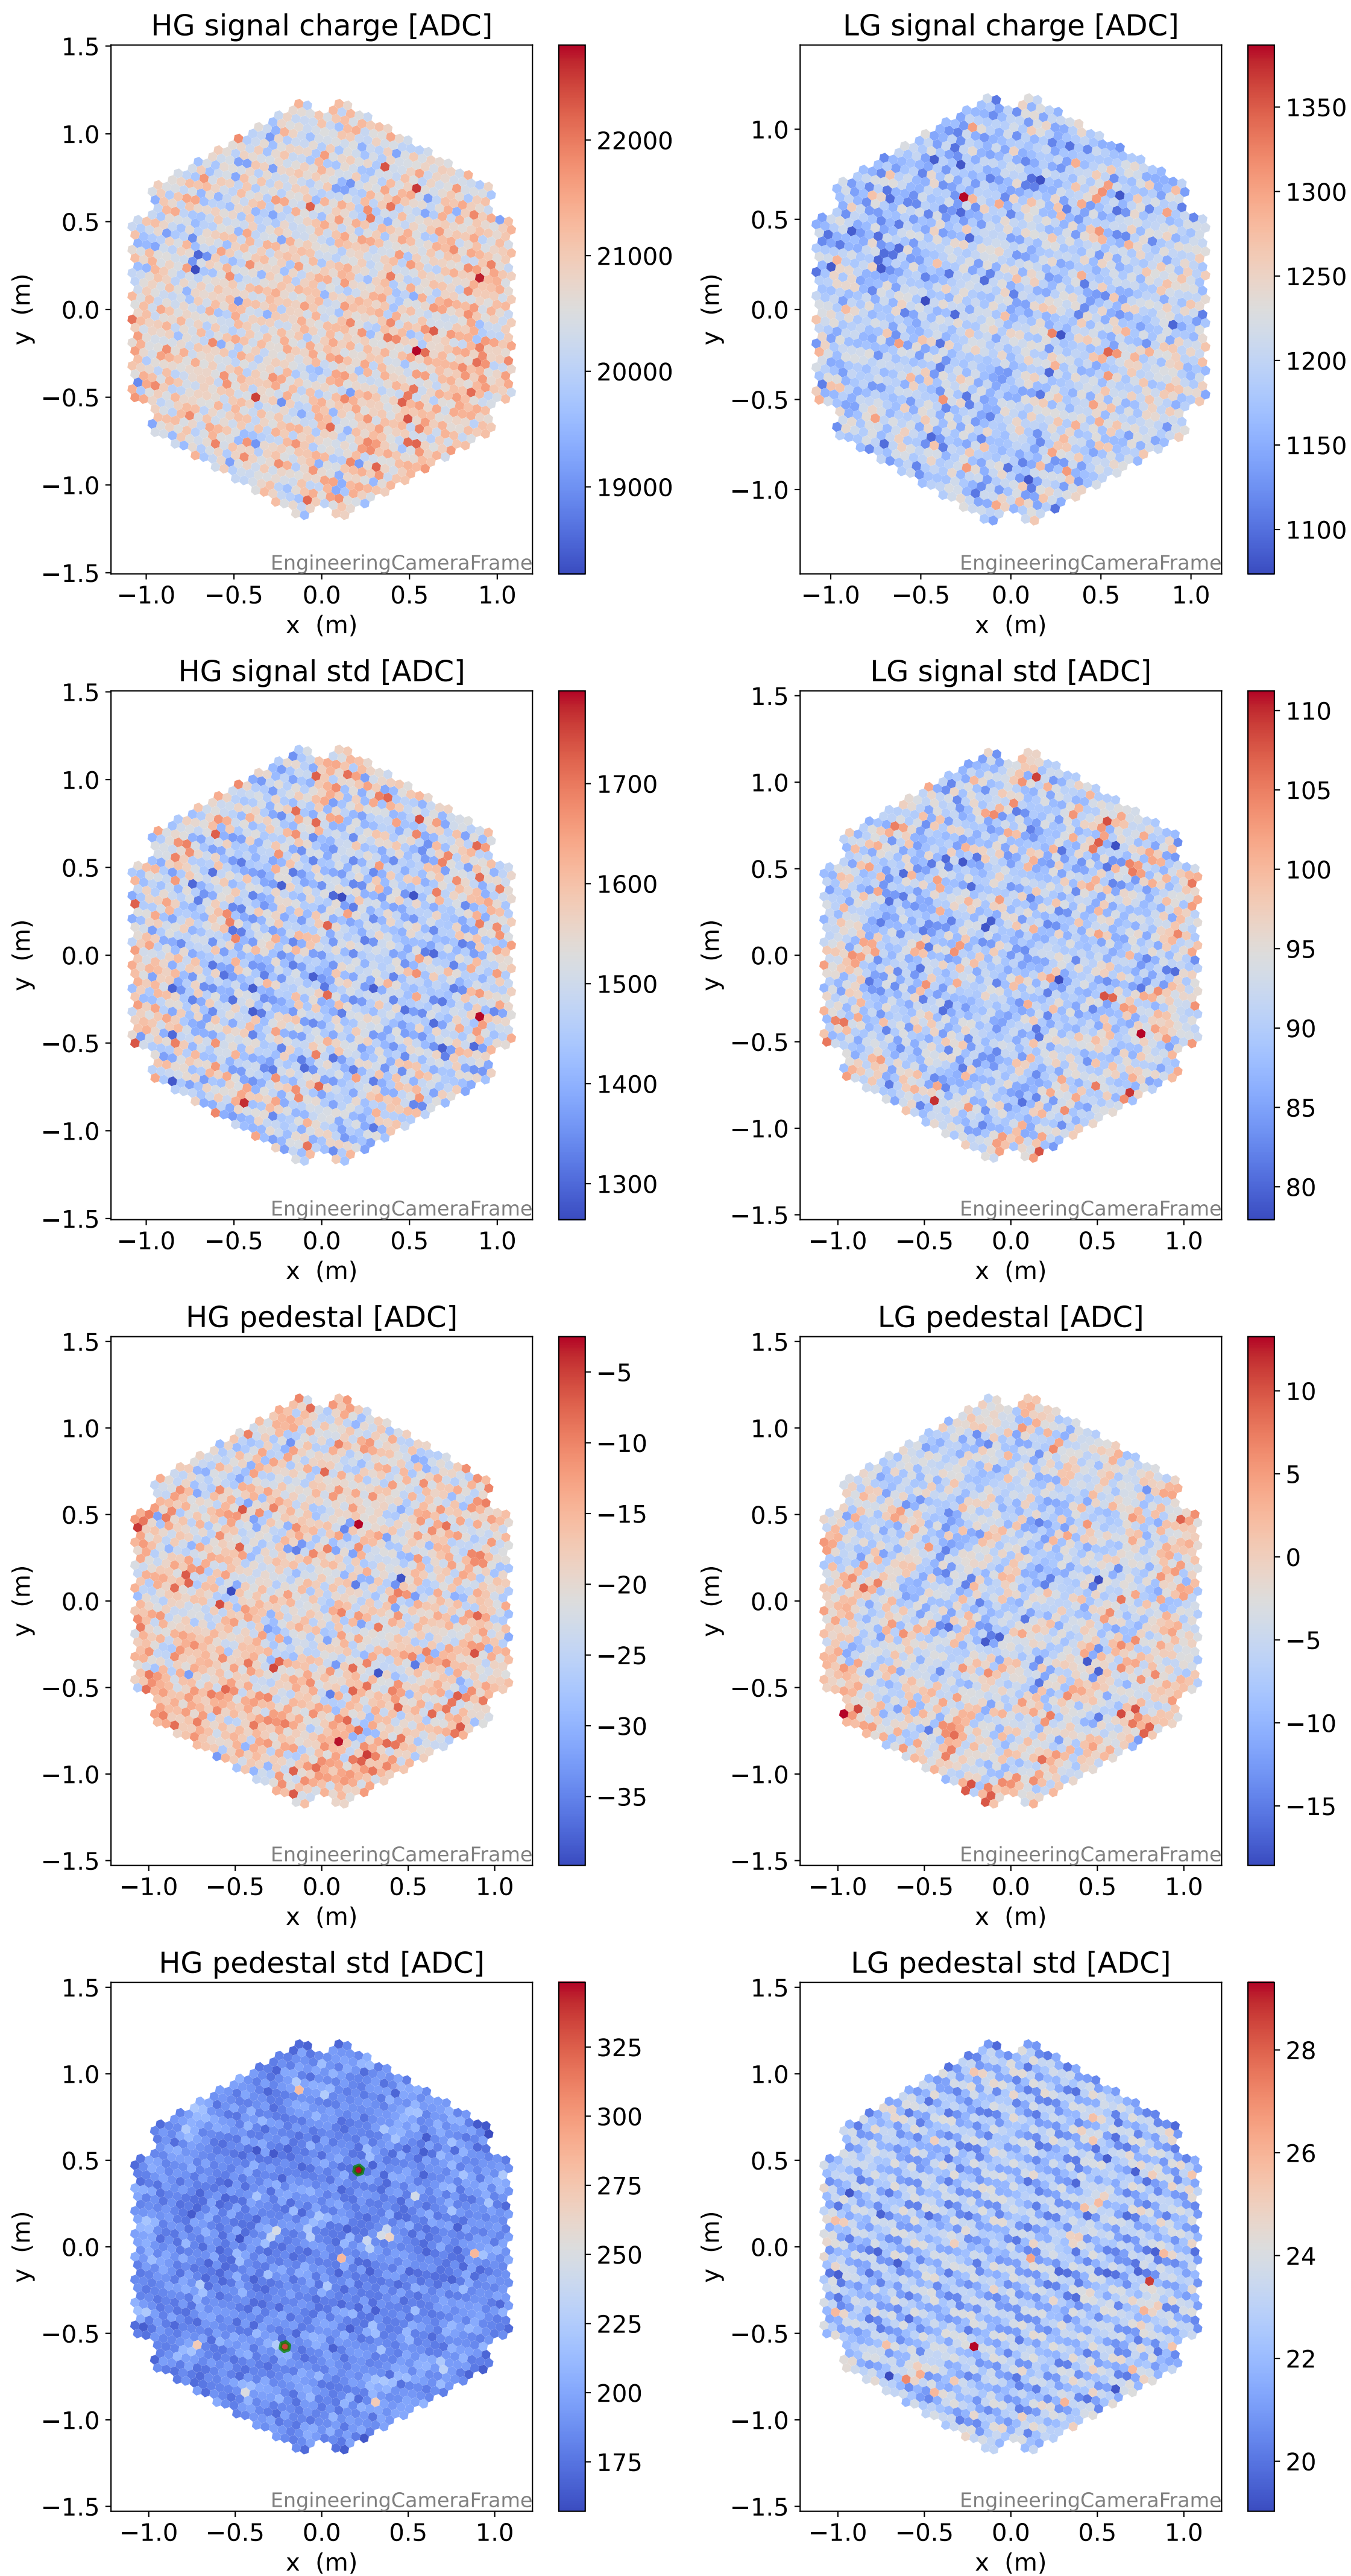

Run 13749

Run 13749

Run 13749 channel: HG

FF sample of 10000 events

pedestal sample of 10000 events

flat-fielded gain [ADC/pe]

Run 13749 channel: LG

FF sample of 10000 events

pedestal sample of 10000 events

flat-fielded gain [ADC/pe]