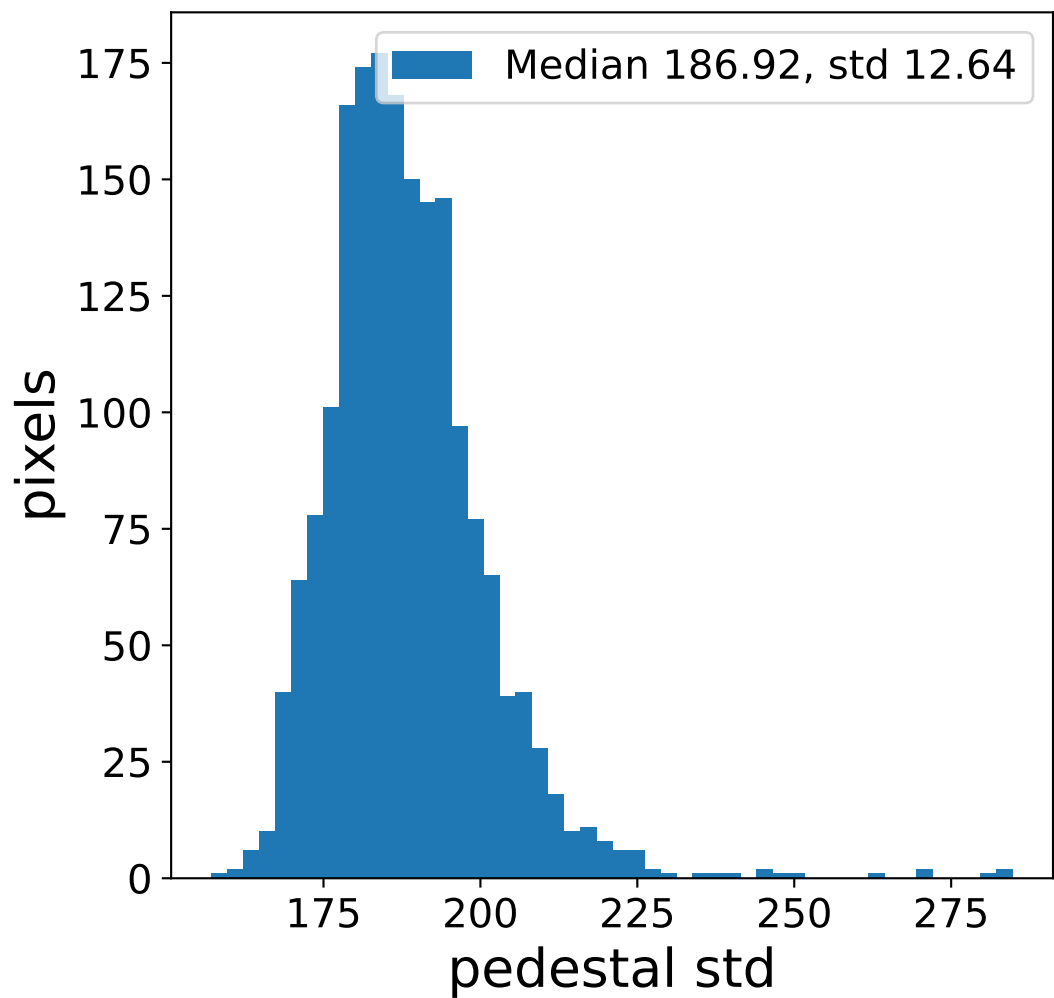

Run 13749

Run 13749

Run 13749 channel: HG

FF sample of 10000 events

pedestal sample of 10000 events

flat-fielded gain [ADC/pe]

Run 13749 channel: LG

FF sample of 10000 events

pedestal sample of 10000 events

flat-fielded gain [ADC/pe]