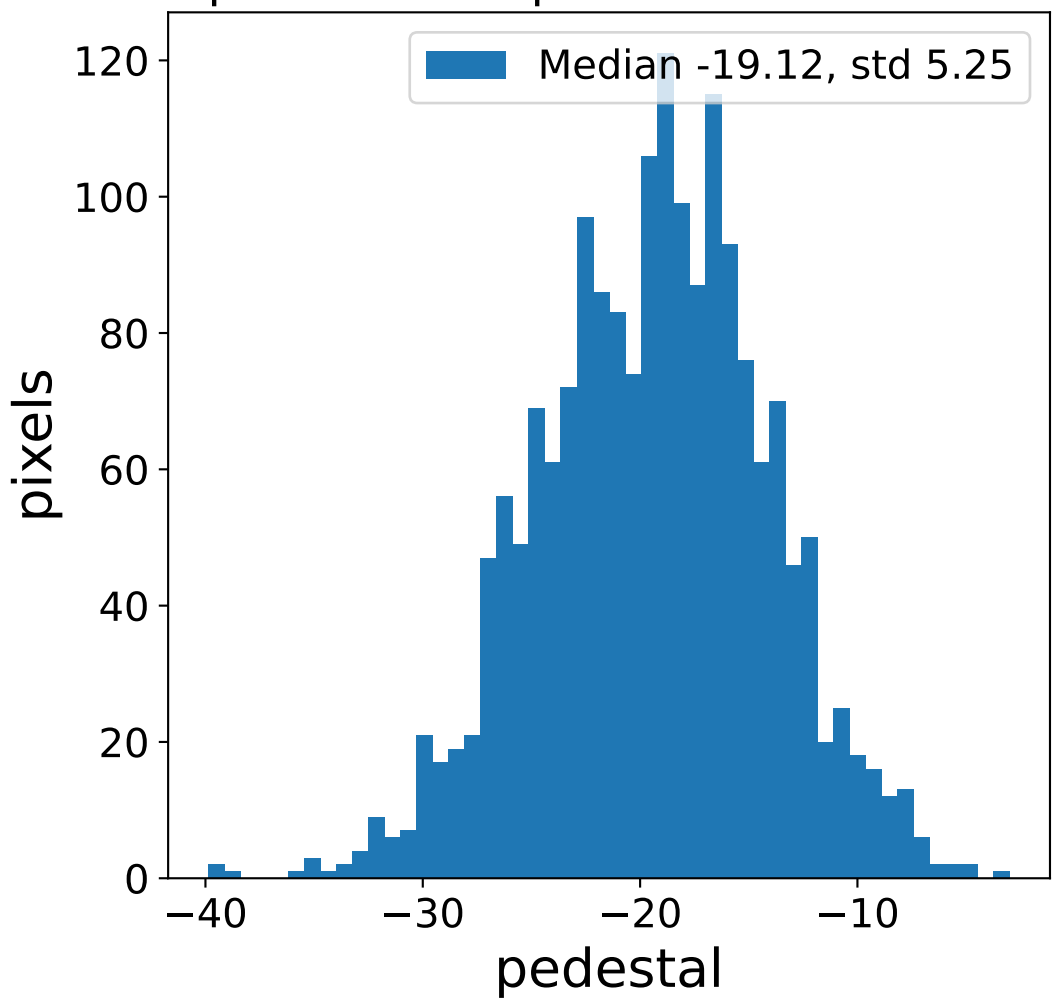

Run 13749

Run 13749

Run 13749 channel: HG

FF sample of 10000 events

pedestal sample of 10000 events

flat-fielded gain [ADC/pe]

Run 13749 channel: LG

FF sample of 10000 events

pedestal sample of 10000 events

flat-fielded gain [ADC/pe]