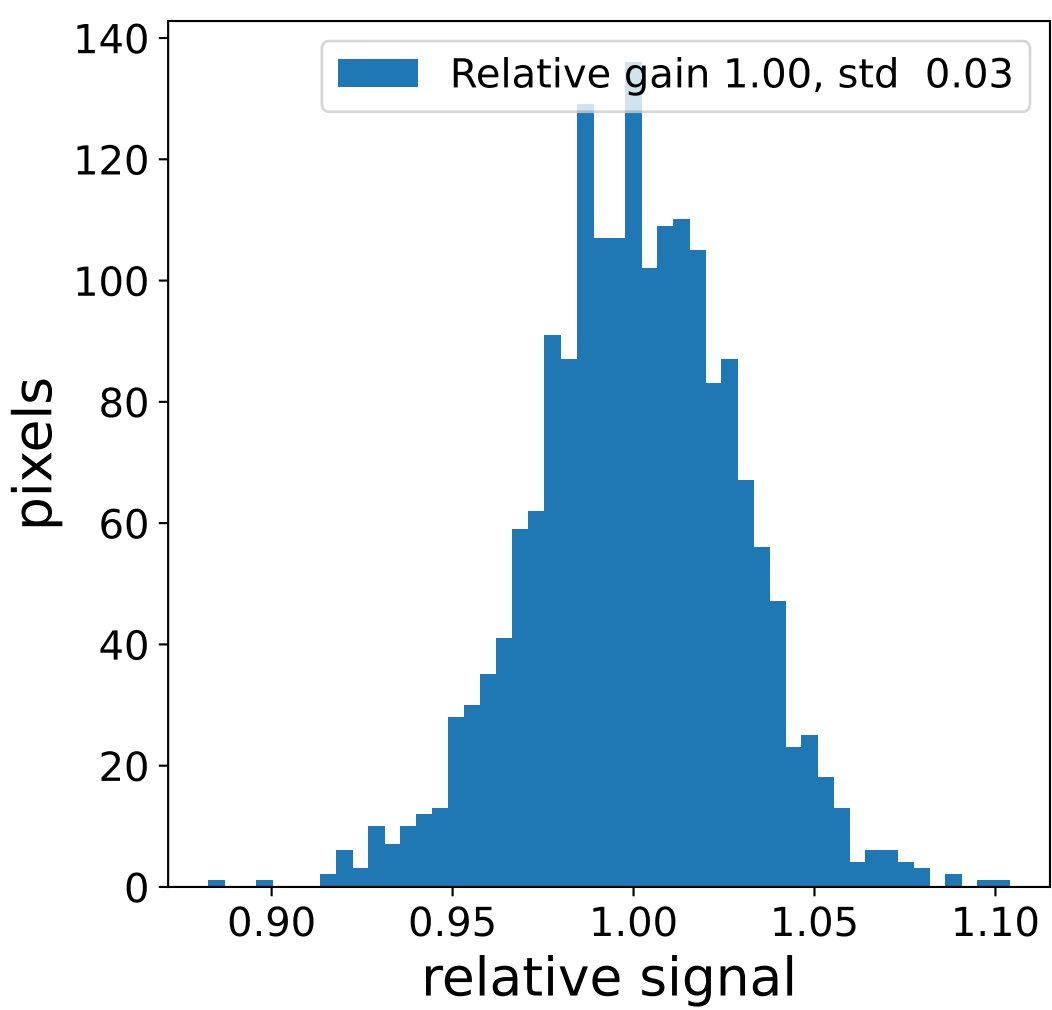

Run 13749

Run 13749

Run 13749 channel: HG

FF sample of 10000 events

pedestal sample of 10000 events

flat-fielded gain [ADC/pe]

Run 13749 channel: LG

FF sample of 10000 events

pedestal sample of 10000 events

flat-fielded gain [ADC/pe]