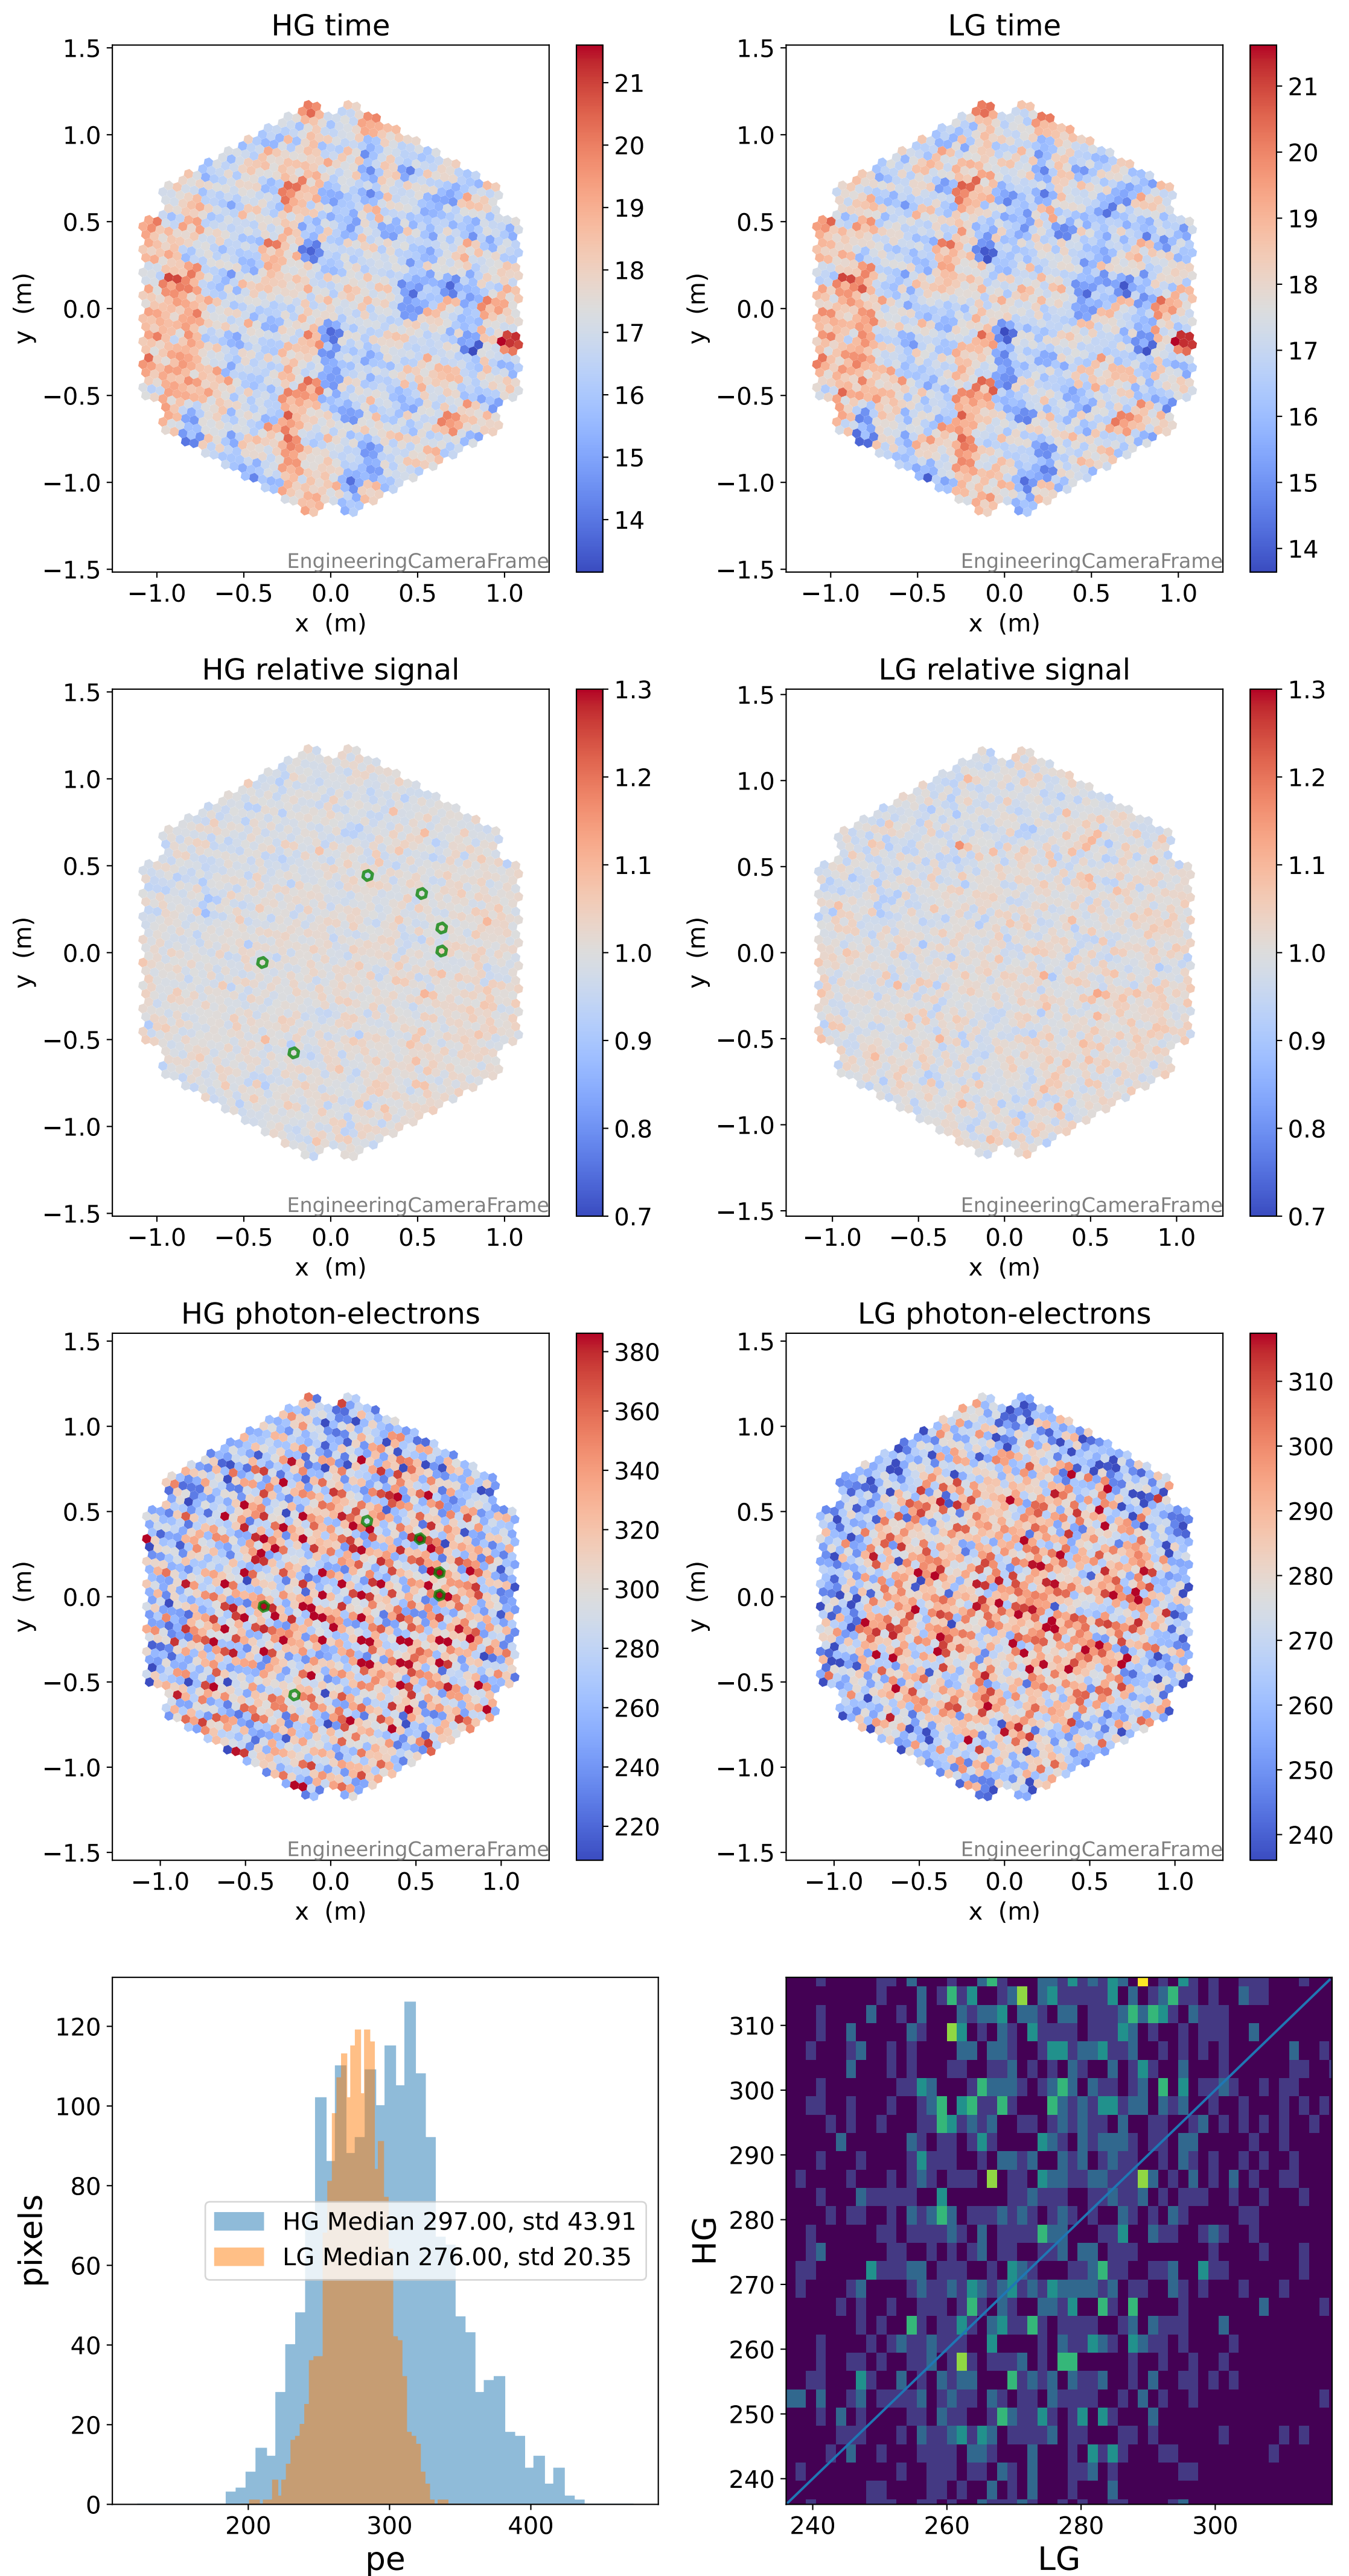

Run 13749

Run 13749

Run 13749 channel: HG

FF sample of 10000 events

pedestal sample of 10000 events

flat-fielded gain [ADC/pe]

Run 13749 channel: LG

FF sample of 10000 events

pedestal sample of 10000 events

flat-fielded gain [ADC/pe]