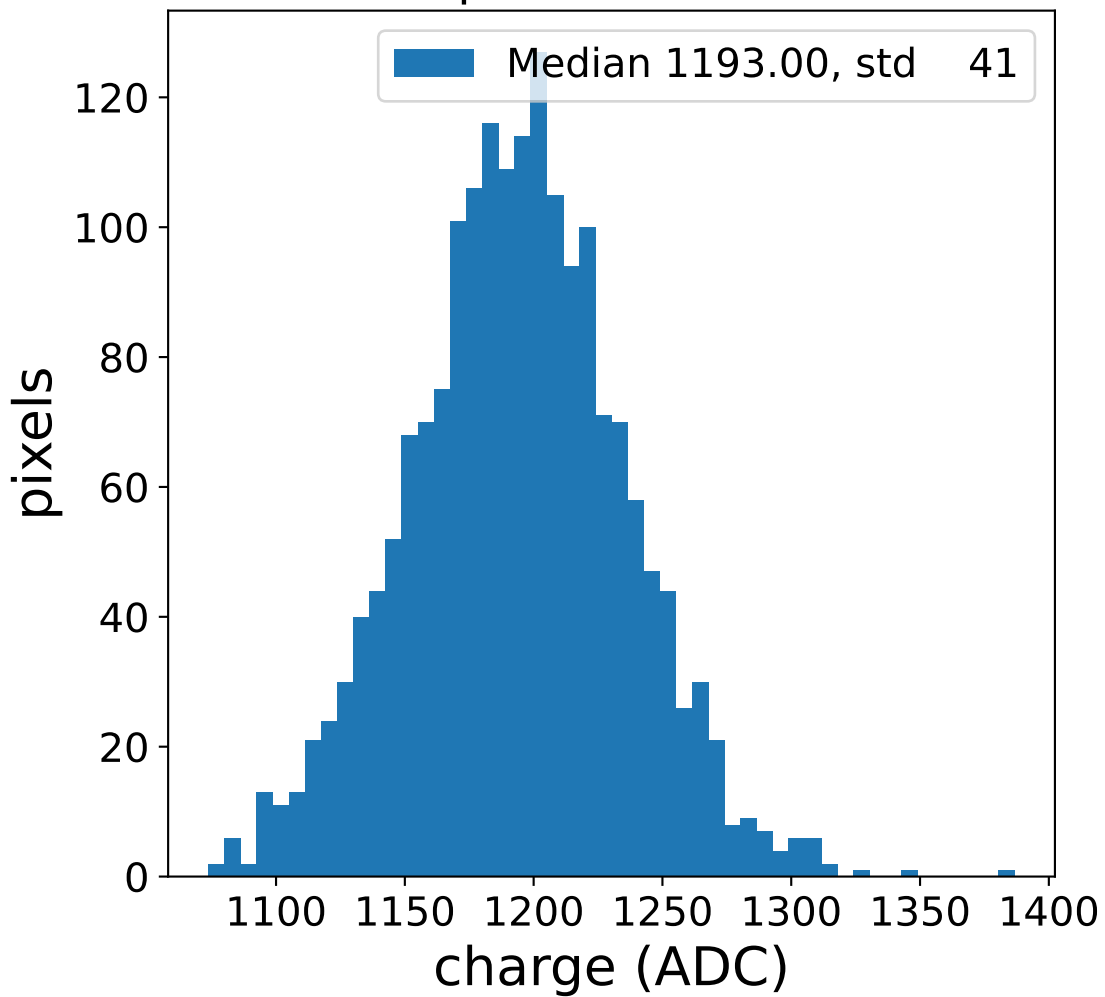

Run 13749

Run 13749

Run 13749 channel: HG

FF sample of 10000 events

pedestal sample of 10000 events

flat-fielded gain [ADC/pe]

Run 13749 channel: LG

FF sample of 10000 events

pedestal sample of 10000 events

flat-fielded gain [ADC/pe]