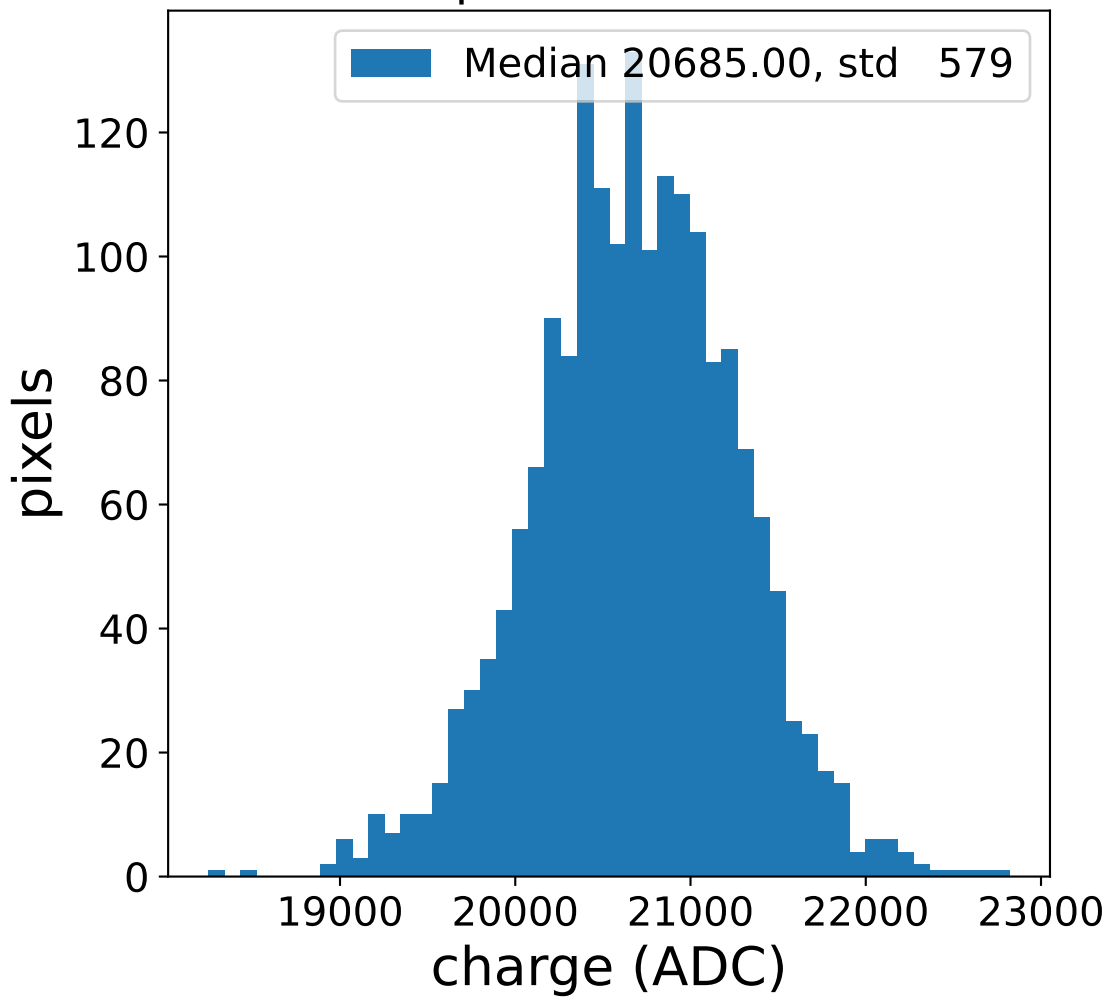

Run 13749

Run 13749

Run 13749 channel: HG

FF sample of 10000 events

pedestal sample of 10000 events

flat-fielded gain [ADC/pe]

Run 13749 channel: LG

FF sample of 10000 events

pedestal sample of 10000 events

flat-fielded gain [ADC/pe]