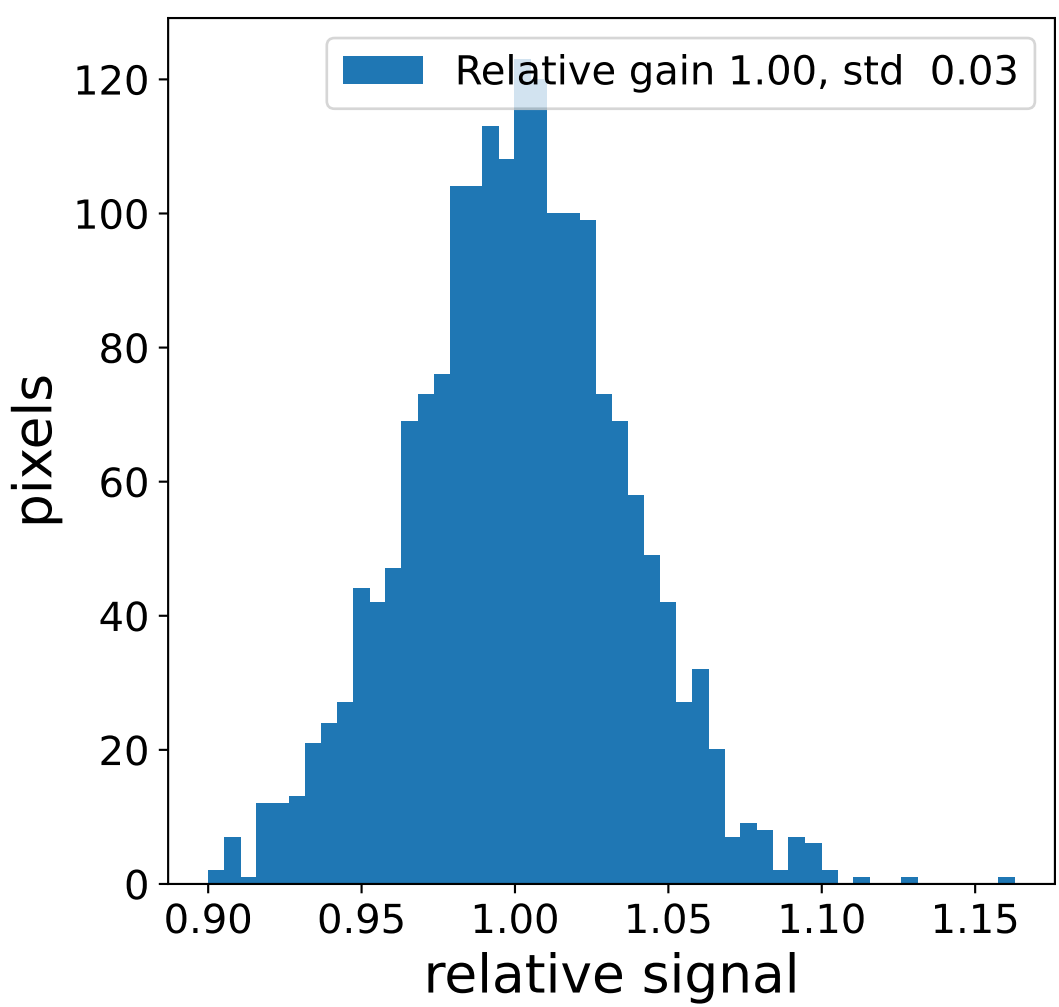

Run 13749

Run 13749

Run 13749 channel: HG

FF sample of 10000 events

pedestal sample of 10000 events

flat-fielded gain [ADC/pe]

Run 13749 channel: LG

FF sample of 10000 events

pedestal sample of 10000 events

flat-fielded gain [ADC/pe]