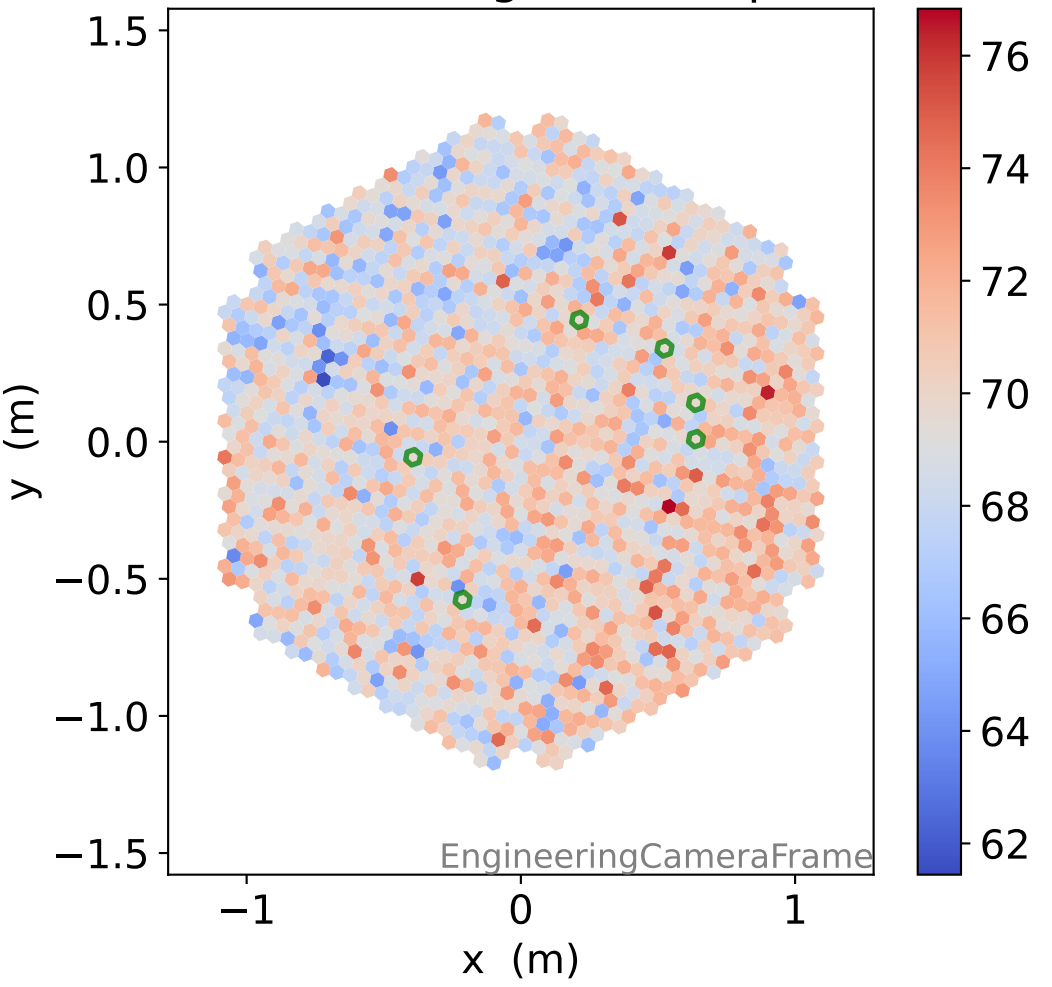

Run 13749

Run 13749

Run 13749 channel: HG

FF sample of 10000 events

pedestal sample of 10000 events

flat-fielded gain [ADC/pe]

Run 13749 channel: LG

FF sample of 10000 events

pedestal sample of 10000 events

flat-fielded gain [ADC/pe]