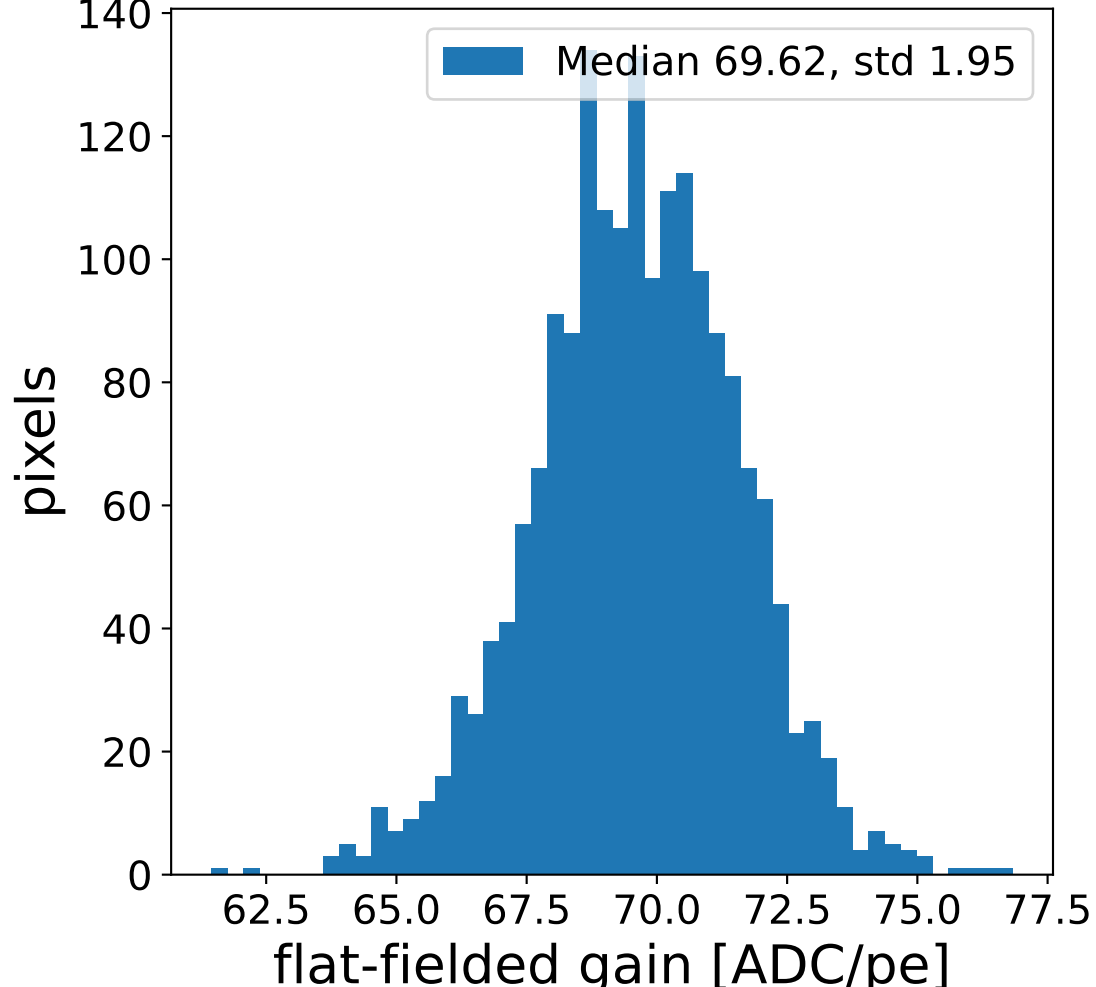

Run 13749

Run 13749

Run 13749 channel: HG

FF sample of 10000 events

pedestal sample of 10000 events

flat-fielded gain [ADC/pe]

Run 13749 channel: LG

FF sample of 10000 events

pedestal sample of 10000 events

flat-fielded gain [ADC/pe]