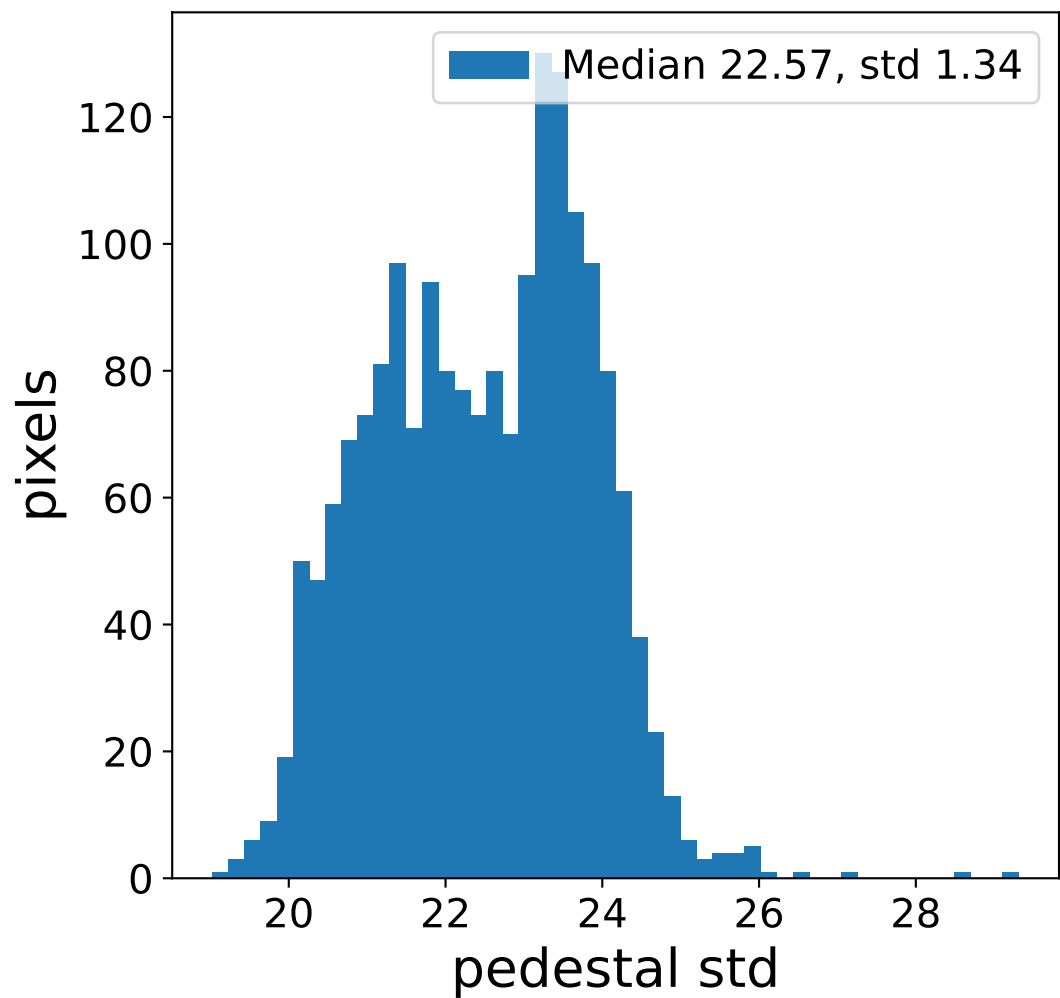

Run 13749

Run 13749

Run 13749 channel: HG

FF sample of 10000 events

pedestal sample of 10000 events

flat-fielded gain [ADC/pe]

Run 13749 channel: LG

FF sample of 10000 events

pedestal sample of 10000 events

flat-fielded gain [ADC/pe]