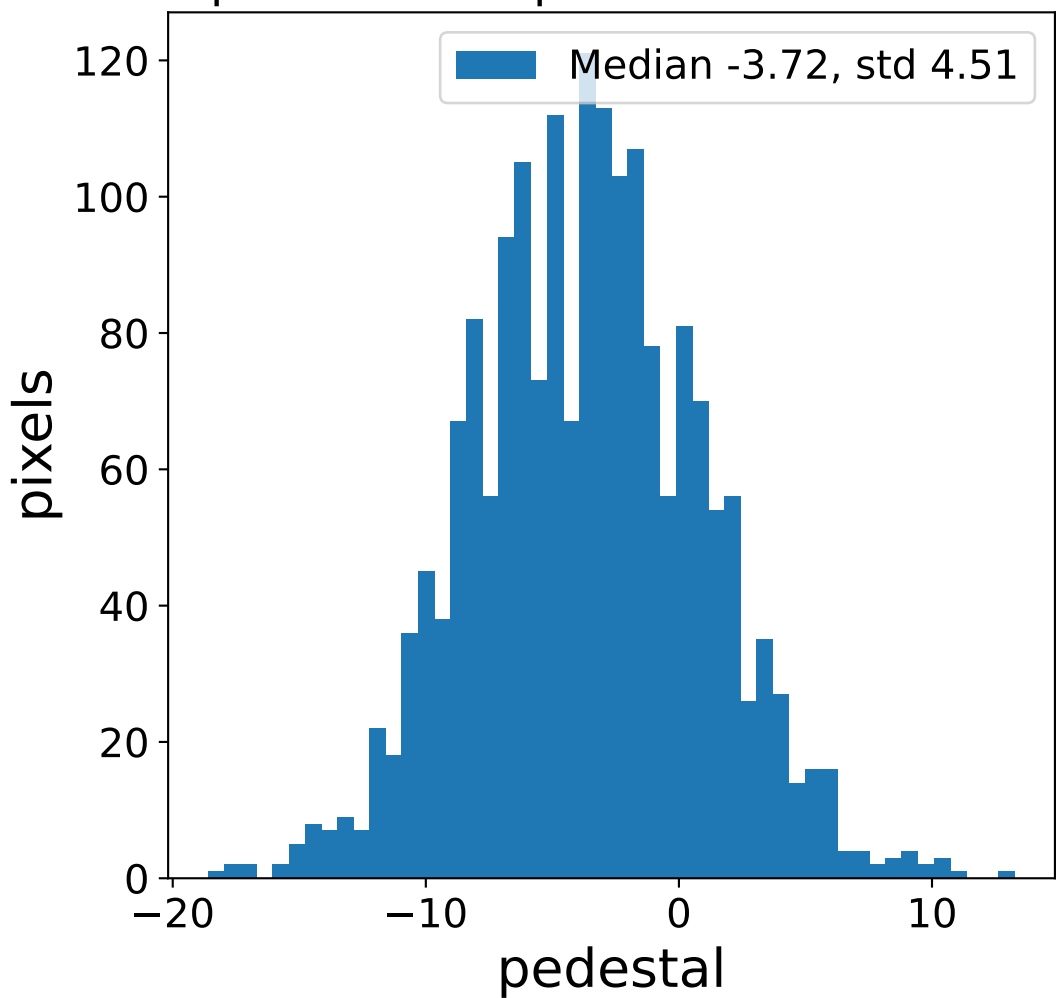

Run 13749

Run 13749

Run 13749 channel: HG

FF sample of 10000 events

pedestal sample of 10000 events

flat-fielded gain [ADC/pe]

Run 13749 channel: LG

FF sample of 10000 events

pedestal sample of 10000 events

flat-fielded gain [ADC/pe]