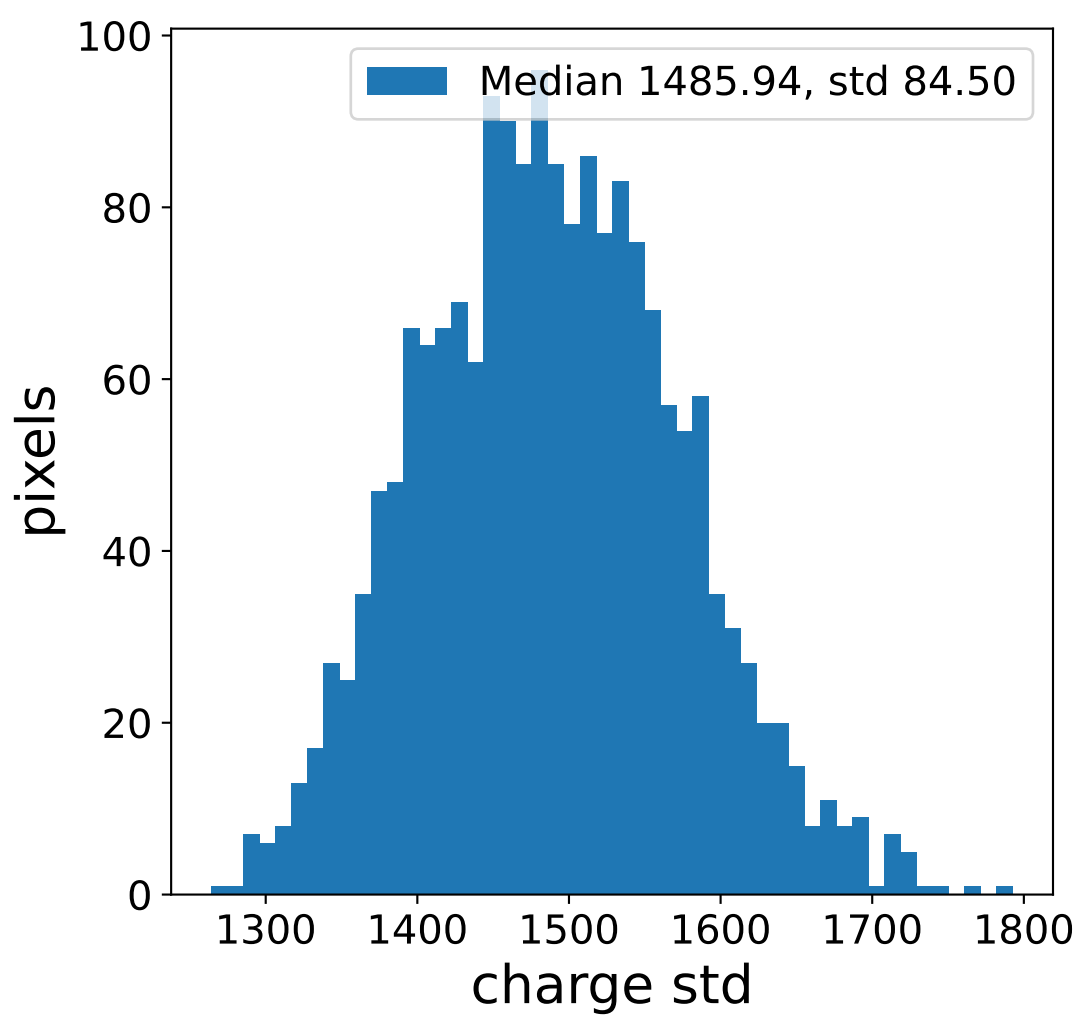

Run 13749

Run 13749

Run 13749 channel: HG

FF sample of 10000 events

pedestal sample of 10000 events

flat-fielded gain [ADC/pe]

Run 13749 channel: LG

FF sample of 10000 events

pedestal sample of 10000 events

flat-fielded gain [ADC/pe]