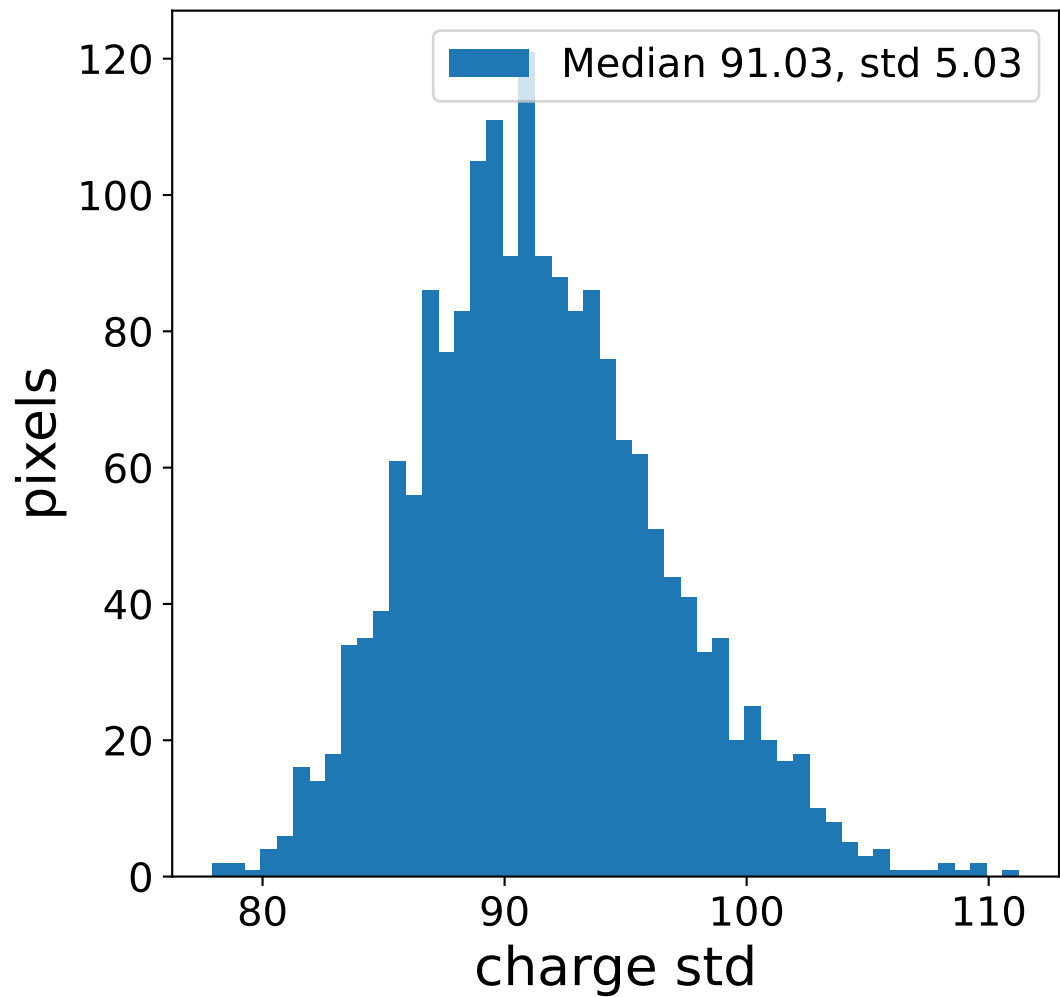

Run 13749

Run 13749

Run 13749 channel: HG

FF sample of 10000 events

pedestal sample of 10000 events

flat-fielded gain [ADC/pe]

Run 13749 channel: LG

FF sample of 10000 events

pedestal sample of 10000 events

flat-fielded gain [ADC/pe]