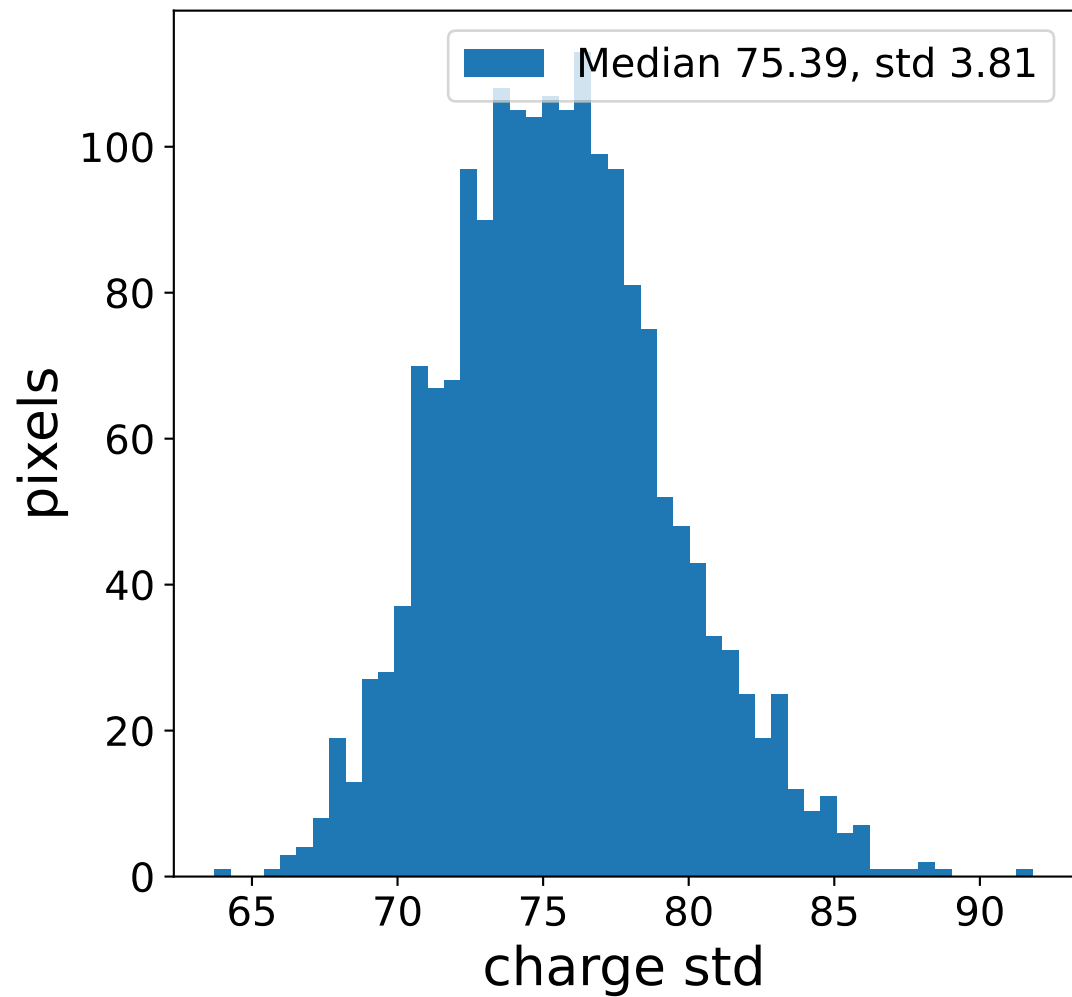

Run 13746 channel: LG

FF sample of 10000 events