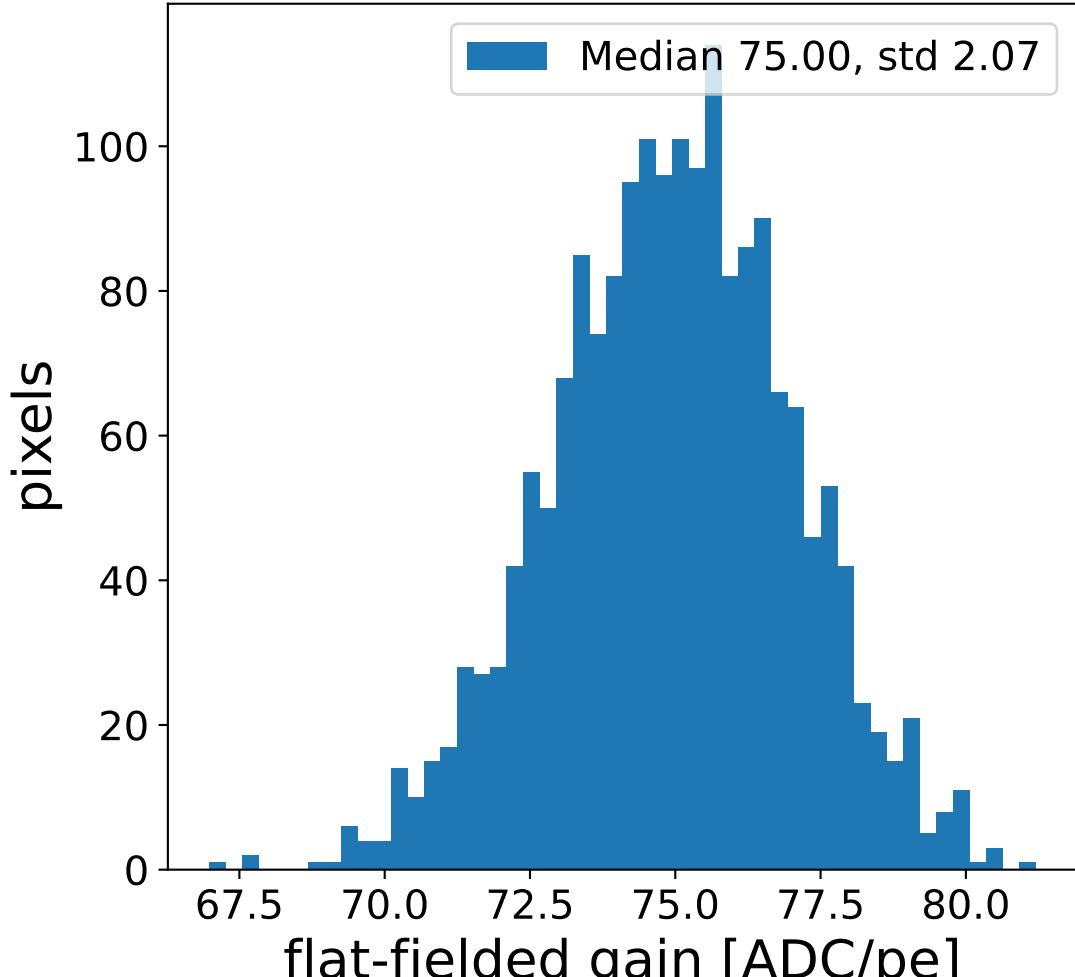

flat-fielded gain [ADC/pe]