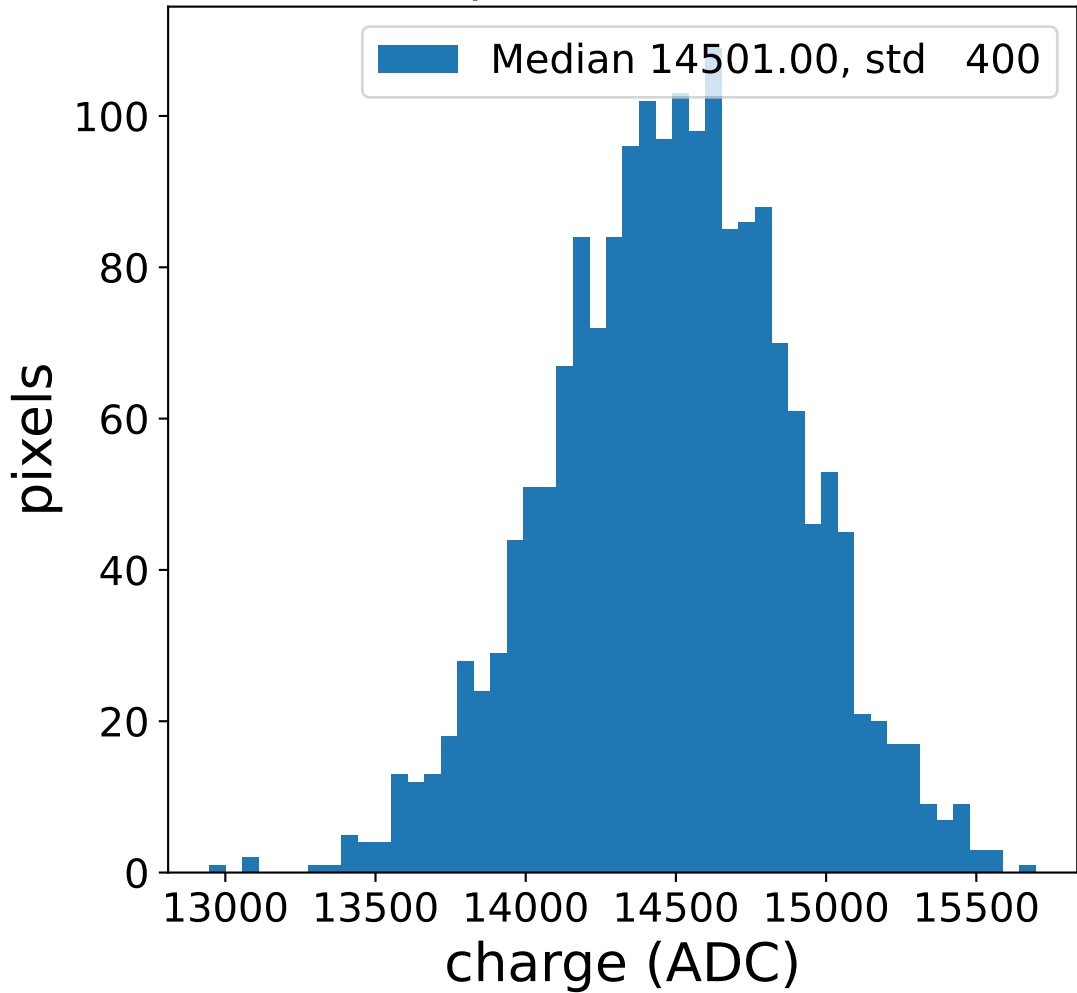

### pedestal sample of 10000 events