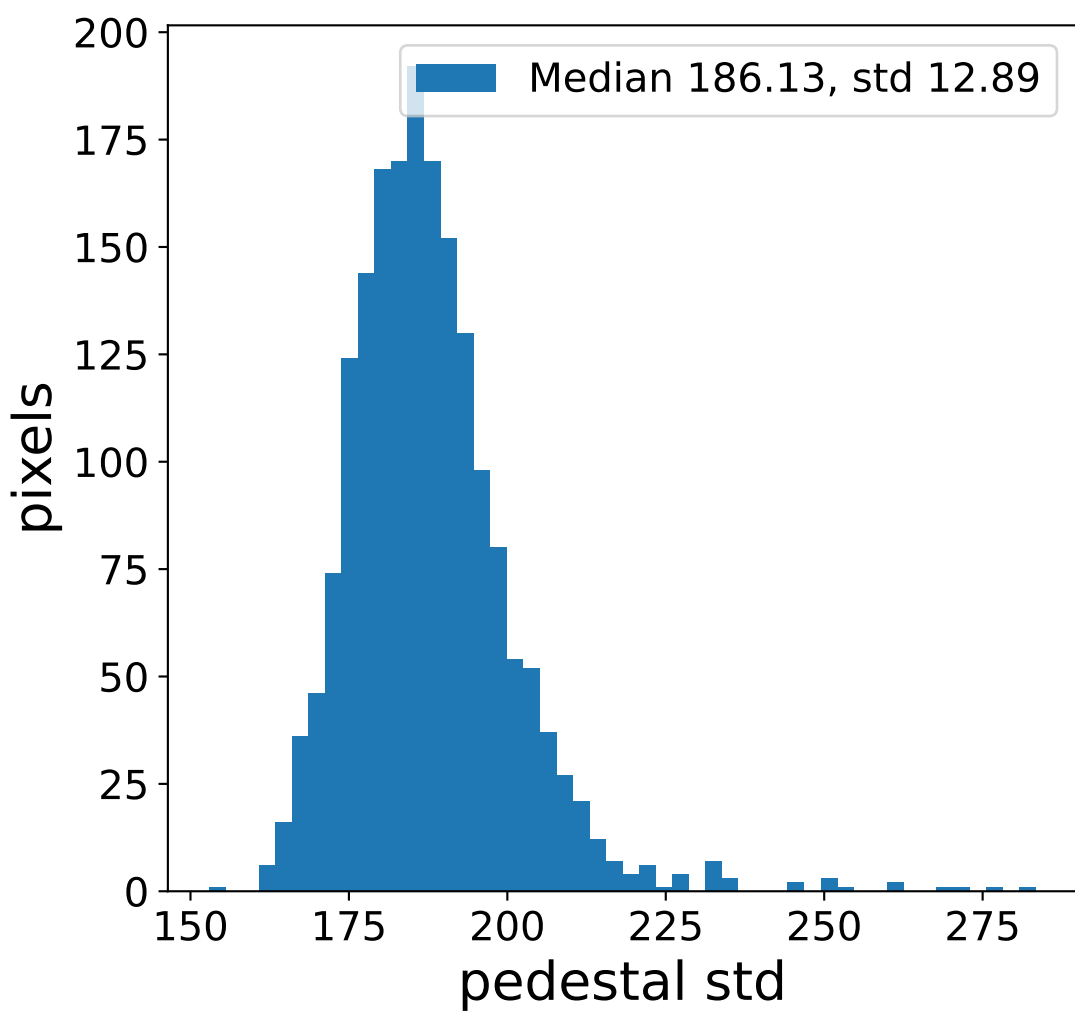

### pedestal sample of 10000 events