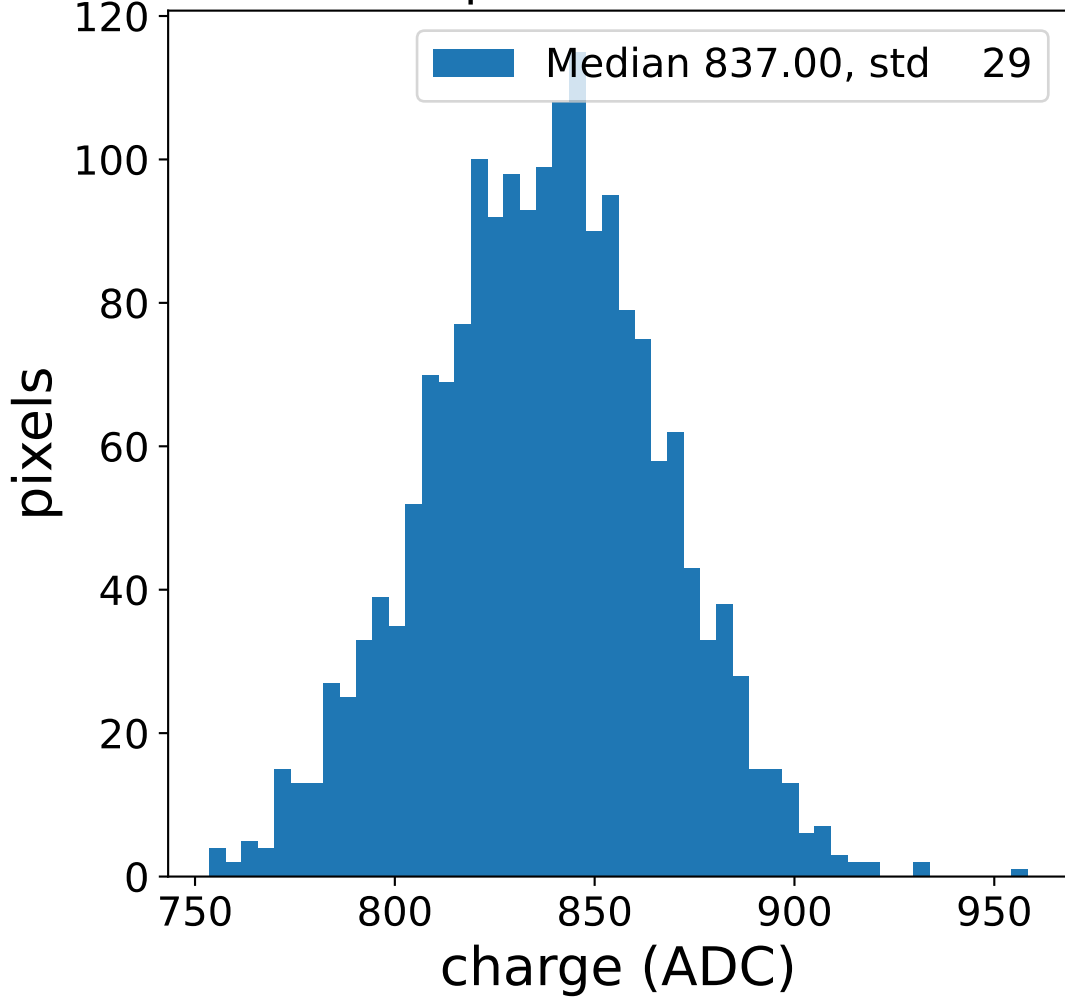

Run 13746 channel: LG

FF sample of 10000 events