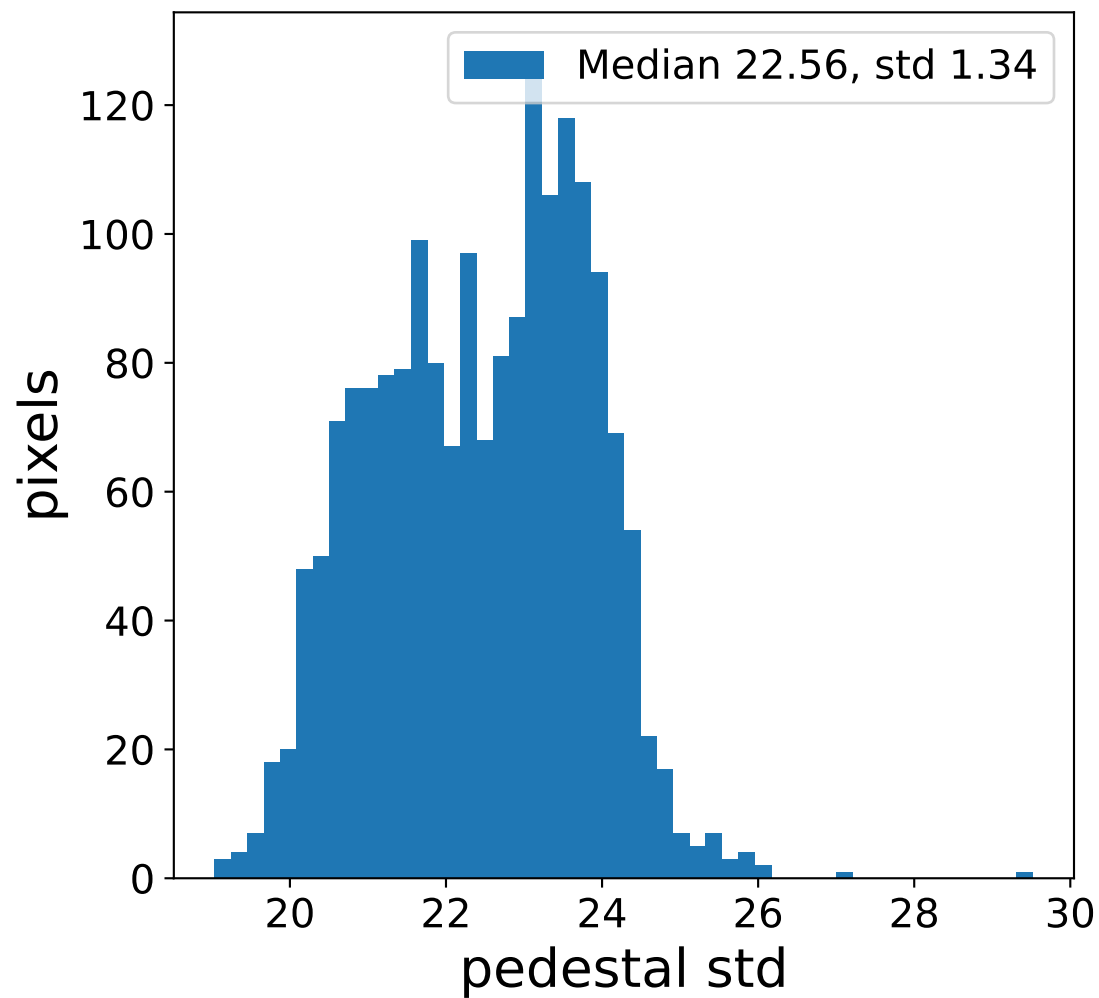

pedestal sample of 10000 events