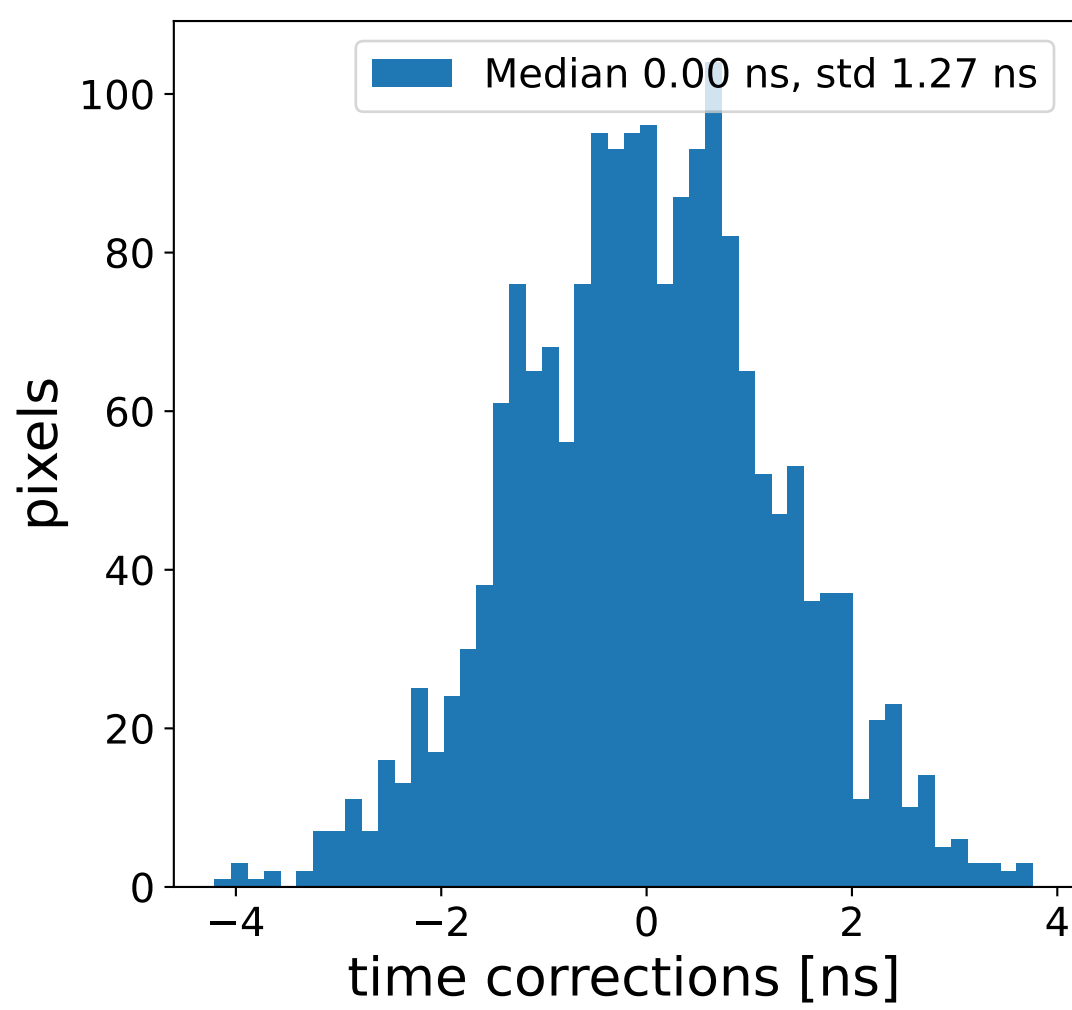

pedestal sample of 10000 events