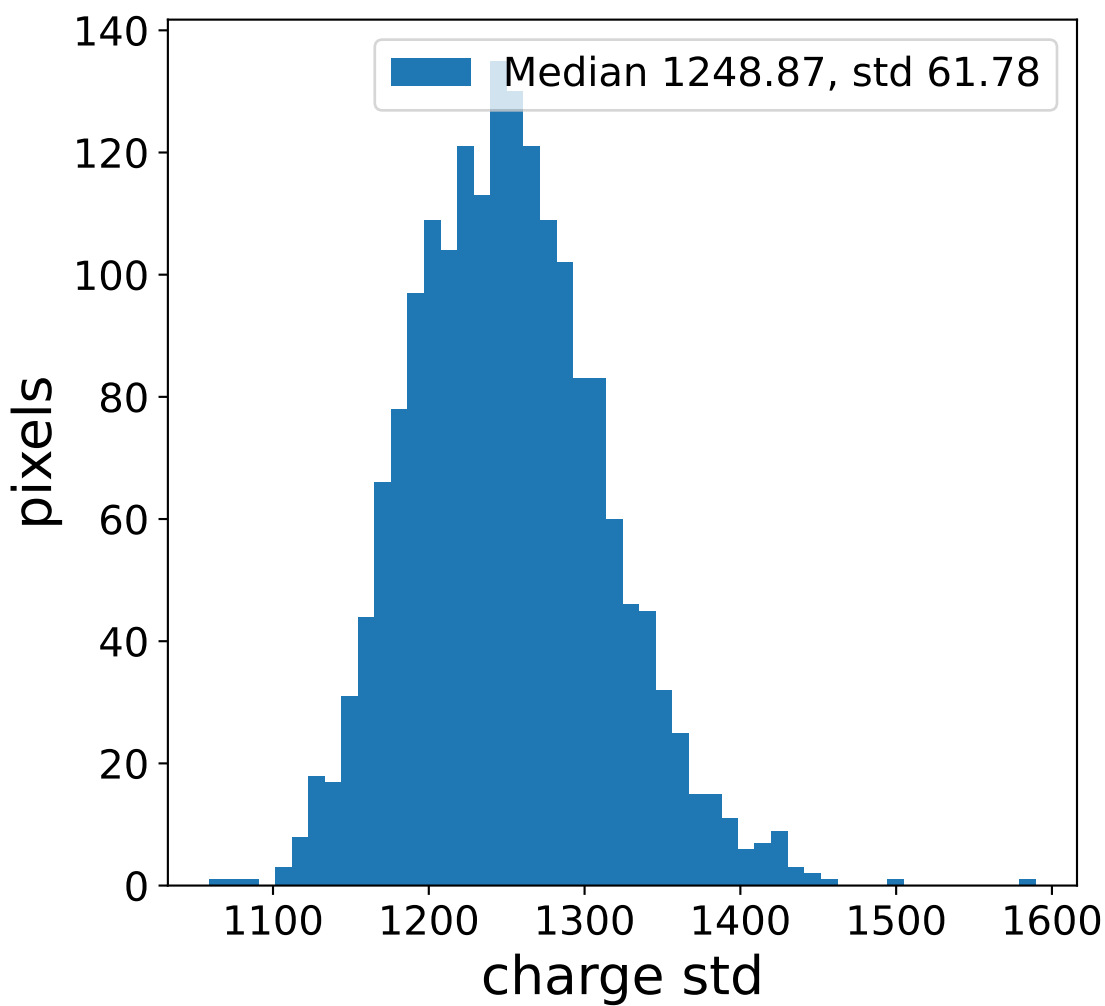

Run 13746 channel: HG

FF sample of 10000 events