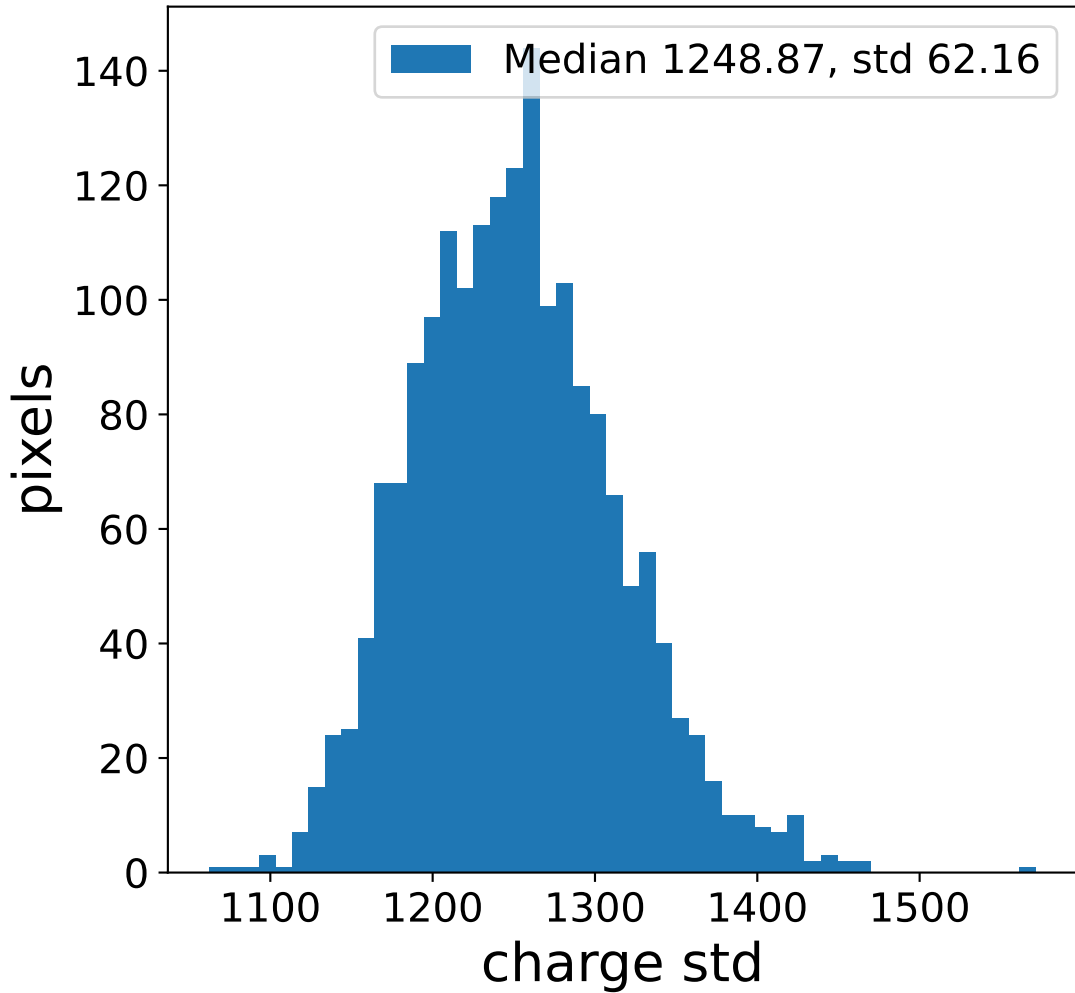

Run 13746

Run 13746

Run 13746 channel: HG

FF sample of 10000 events

pedestal sample of 10000 events

flat-fielded gain [ADC/pe]

Run 13746 channel: LG

FF sample of 10000 events

pedestal sample of 10000 events

flat-fielded gain [ADC/pe]