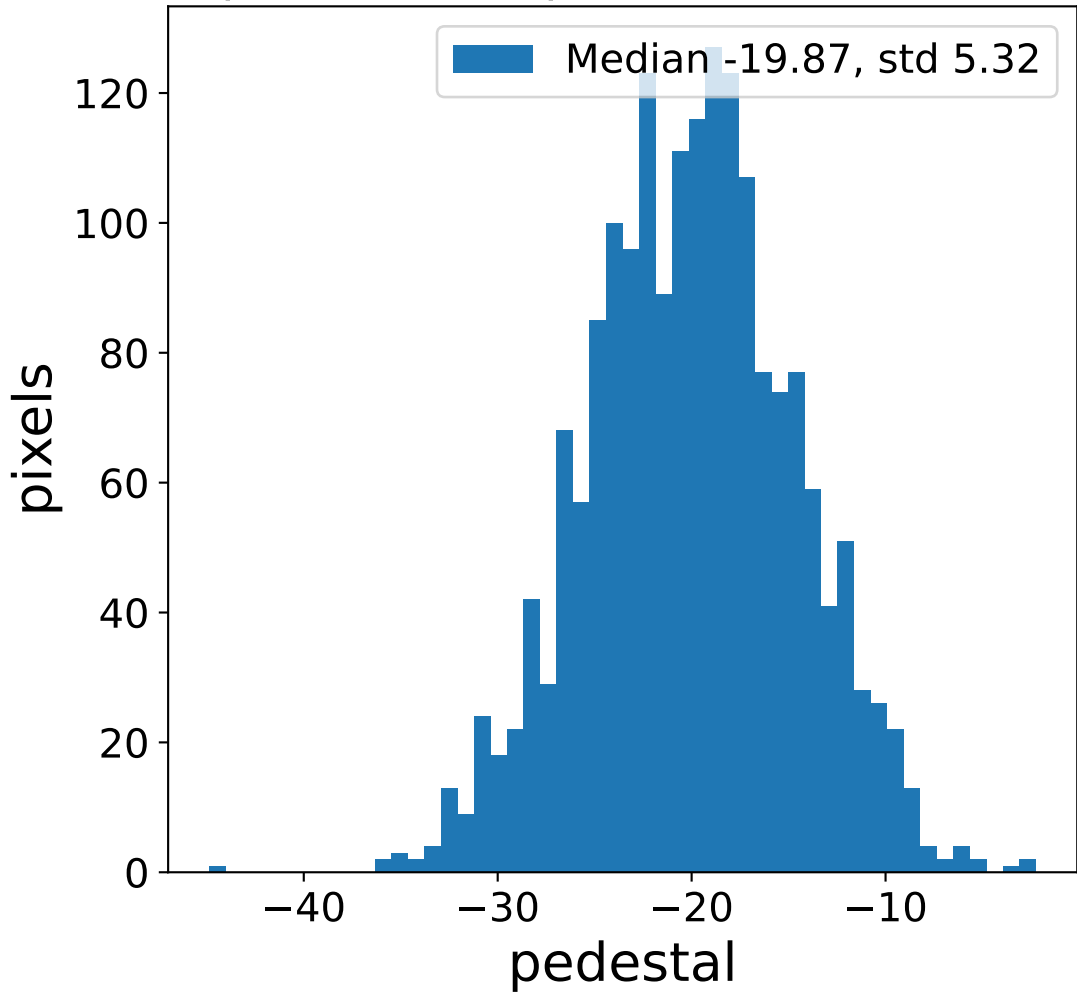

Run 13746

Run 13746

Run 13746 channel: HG

FF sample of 10000 events

pedestal sample of 10000 events

flat-fielded gain [ADC/pe]

Run 13746 channel: LG

FF sample of 10000 events

pedestal sample of 10000 events

flat-fielded gain [ADC/pe]