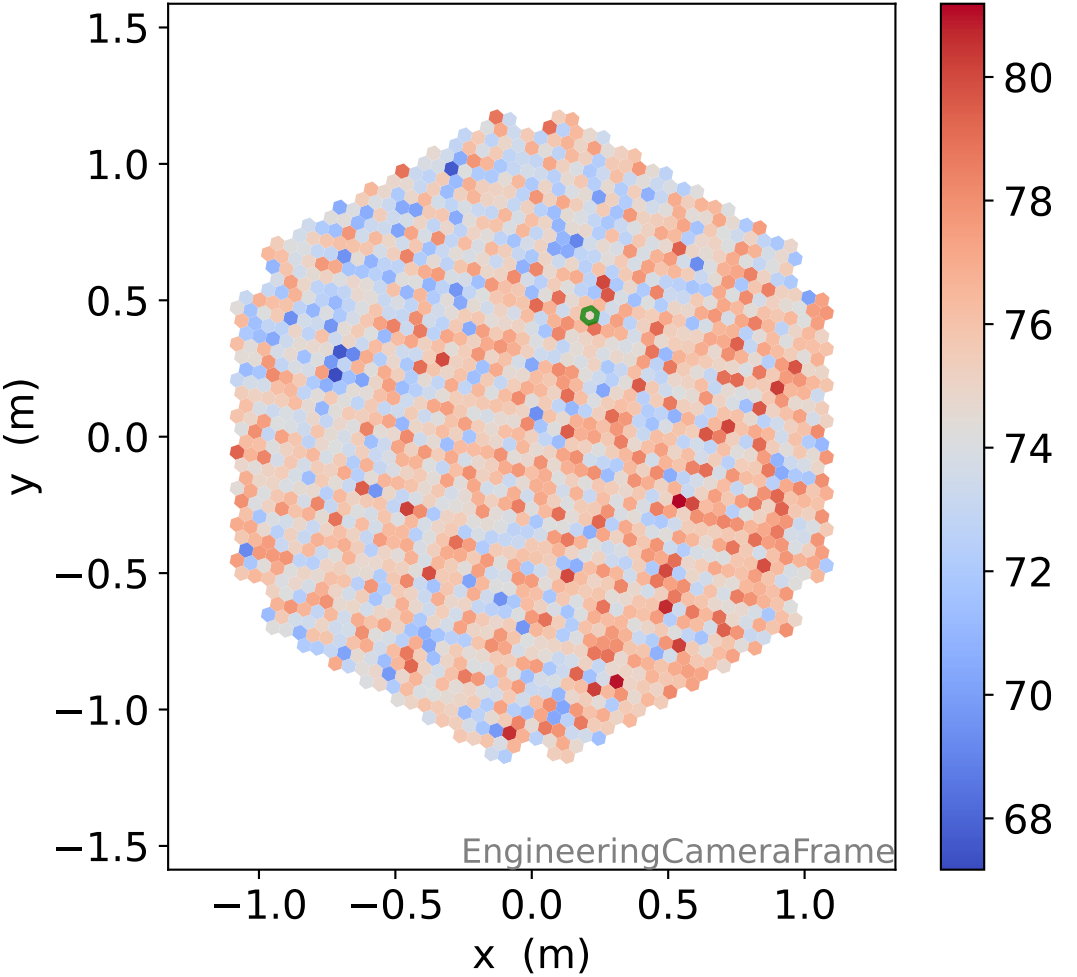

Run 13746

Run 13746

Run 13746 channel: HG

FF sample of 10000 events

pedestal sample of 10000 events

flat-fielded gain [ADC/pe]

Run 13746 channel: LG

FF sample of 10000 events

pedestal sample of 10000 events

flat-fielded gain [ADC/pe]