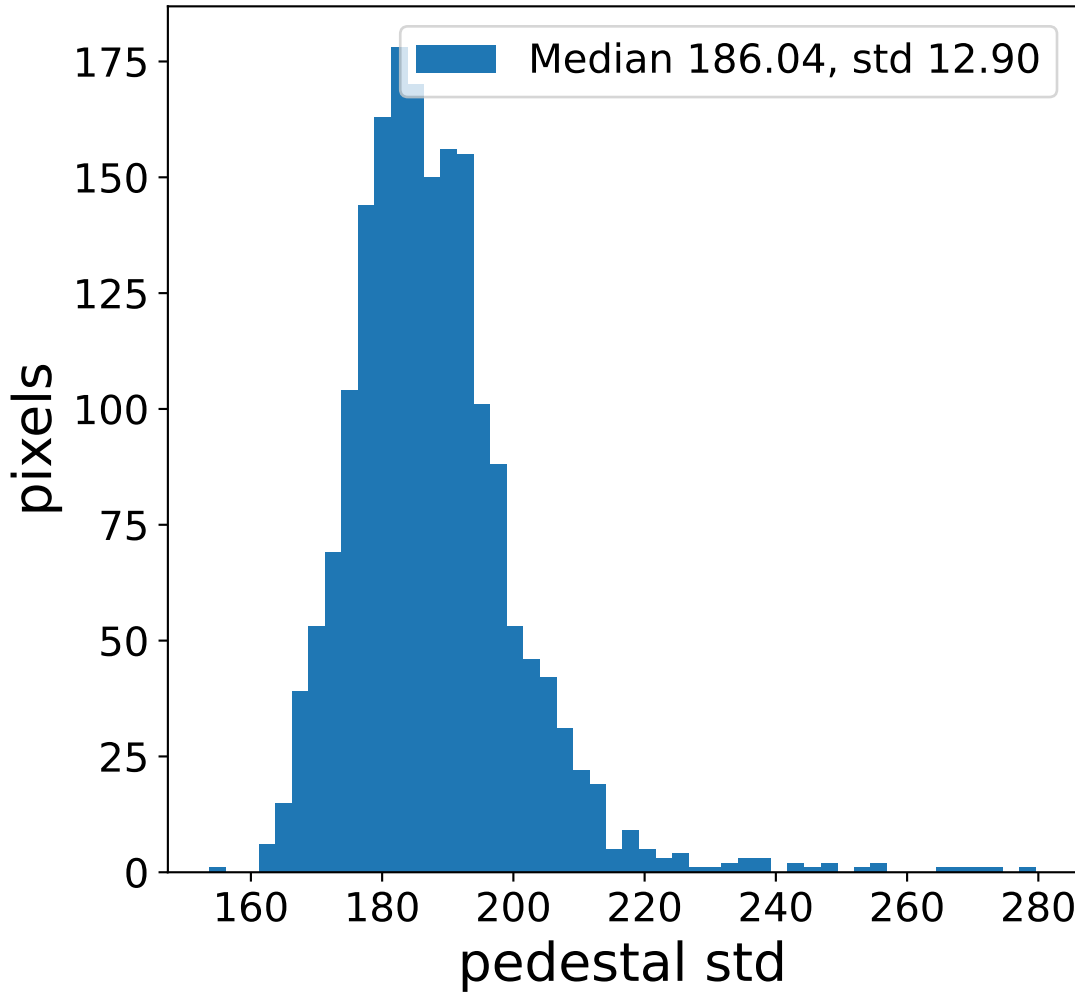

Run 13746

Run 13746

Run 13746 channel: HG

FF sample of 10000 events

pedestal sample of 10000 events

flat-fielded gain [ADC/pe]

Run 13746 channel: LG

FF sample of 10000 events

pedestal sample of 10000 events

flat-fielded gain [ADC/pe]