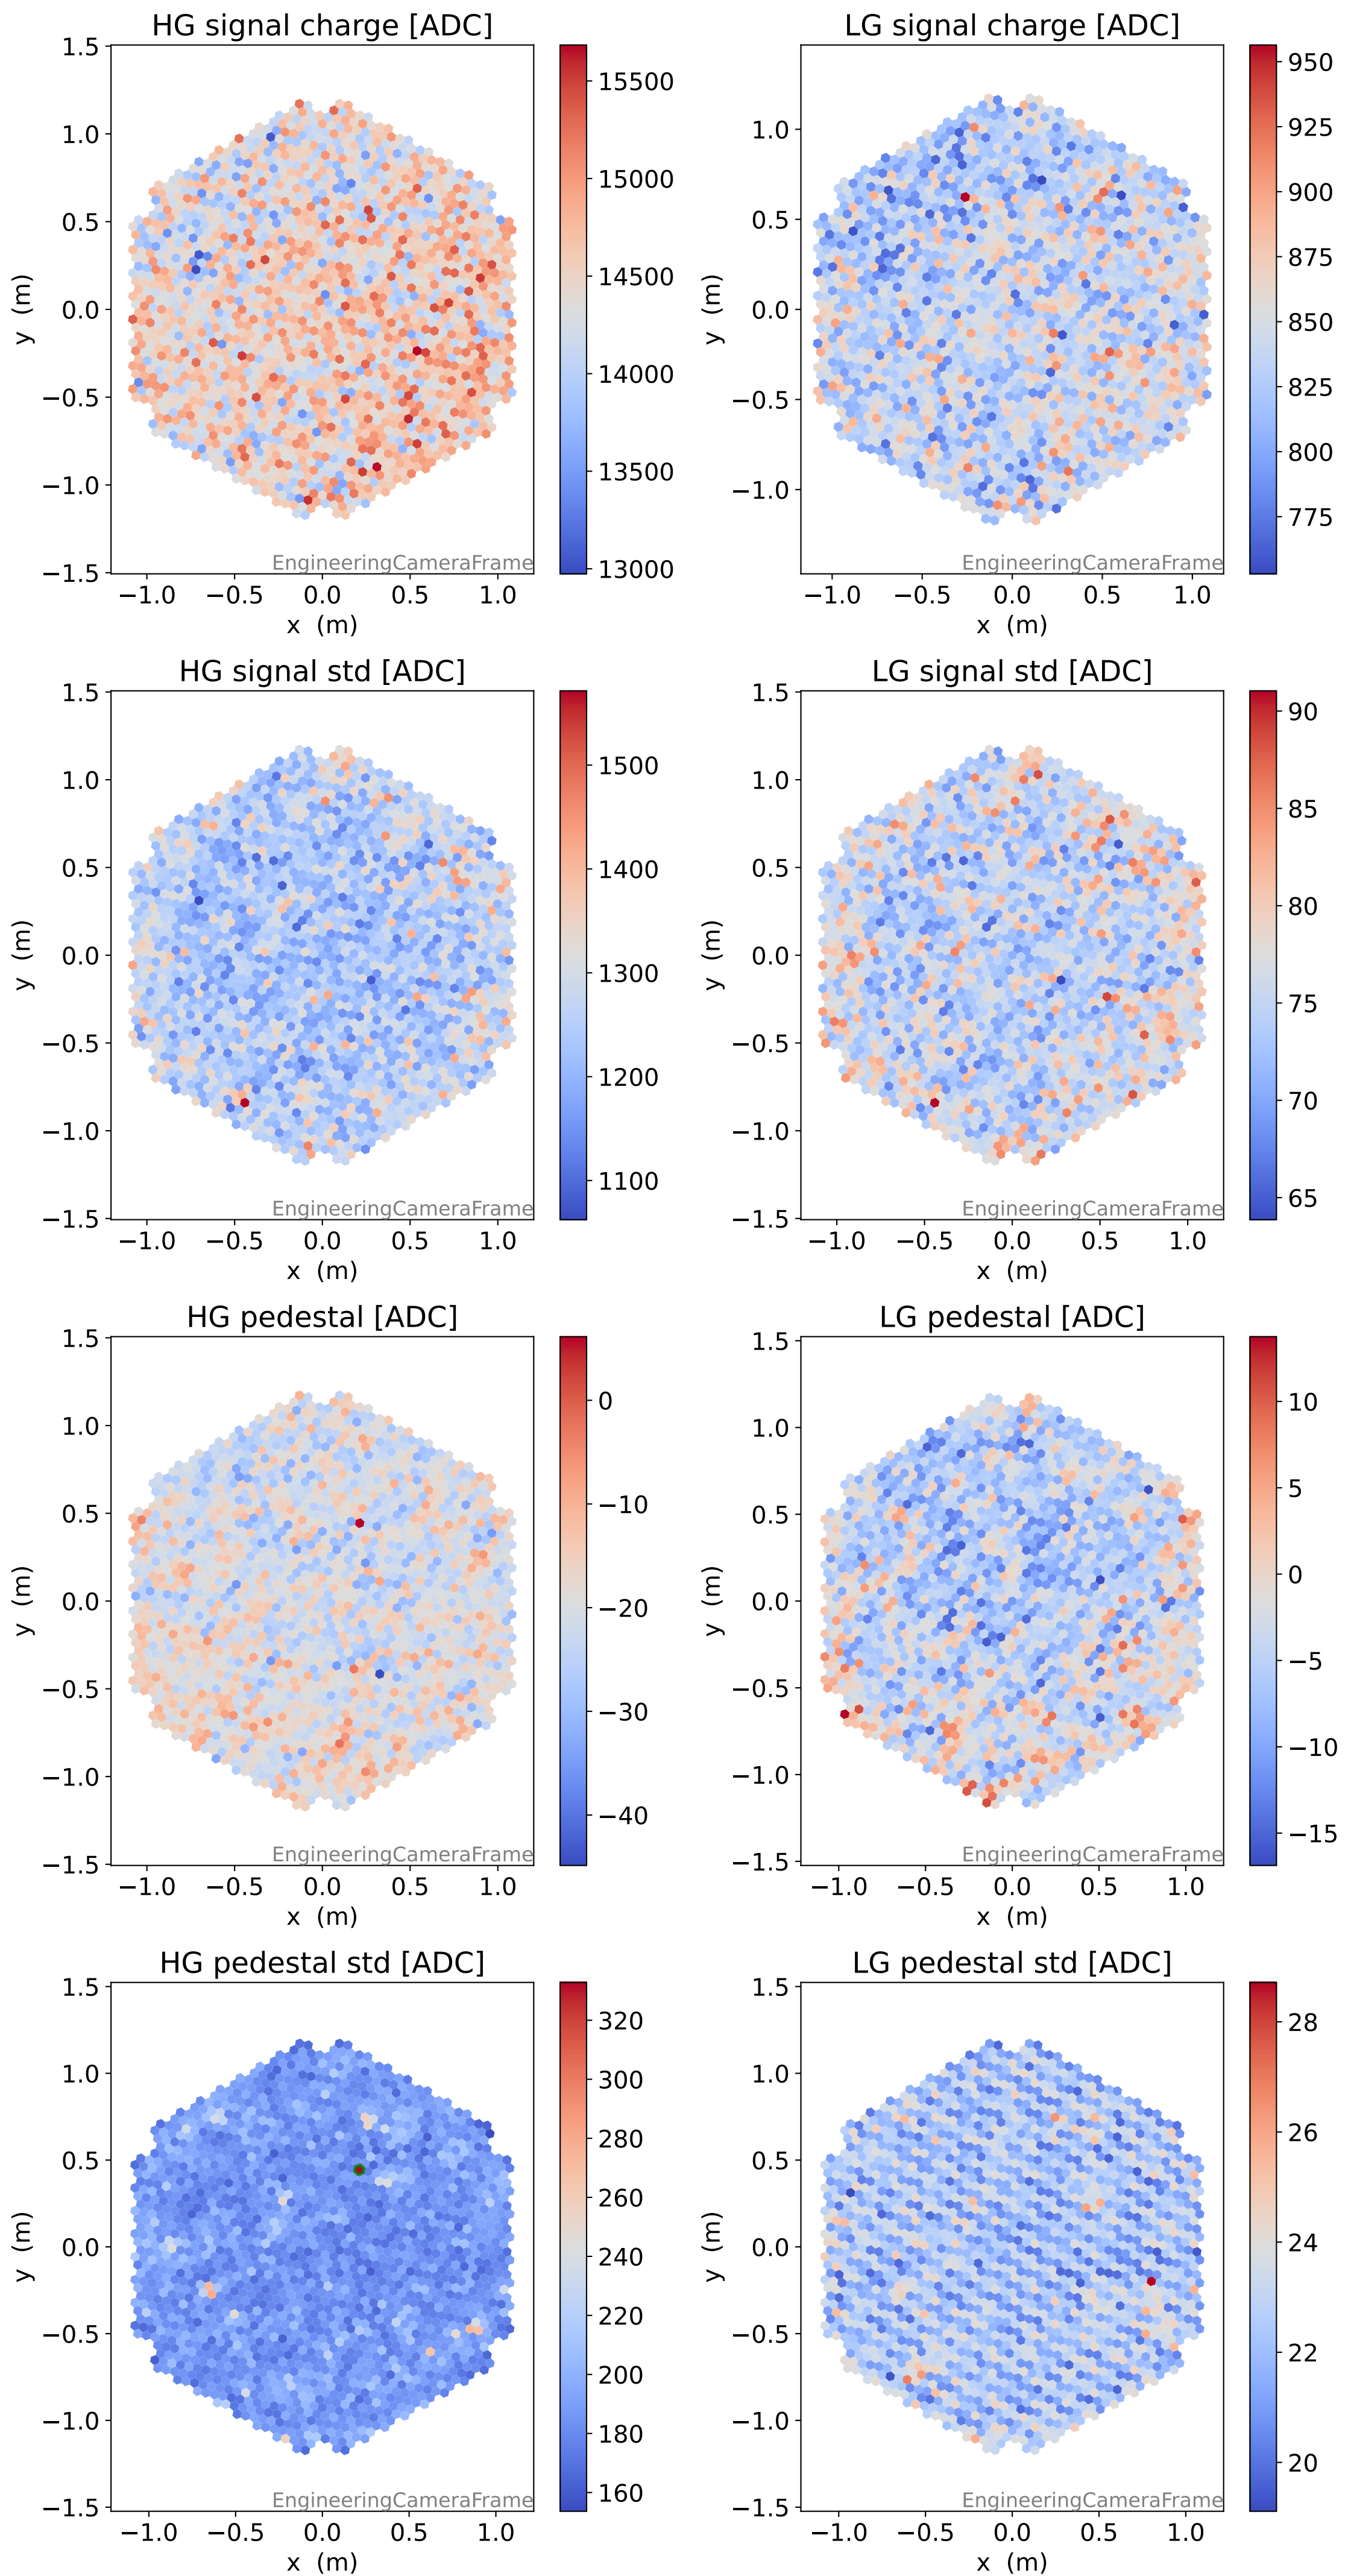

Run 13746

Run 13746

Run 13746 channel: HG

FF sample of 10000 events

pedestal sample of 10000 events

flat-fielded gain [ADC/pe]

Run 13746 channel: LG

FF sample of 10000 events

pedestal sample of 10000 events

flat-fielded gain [ADC/pe]