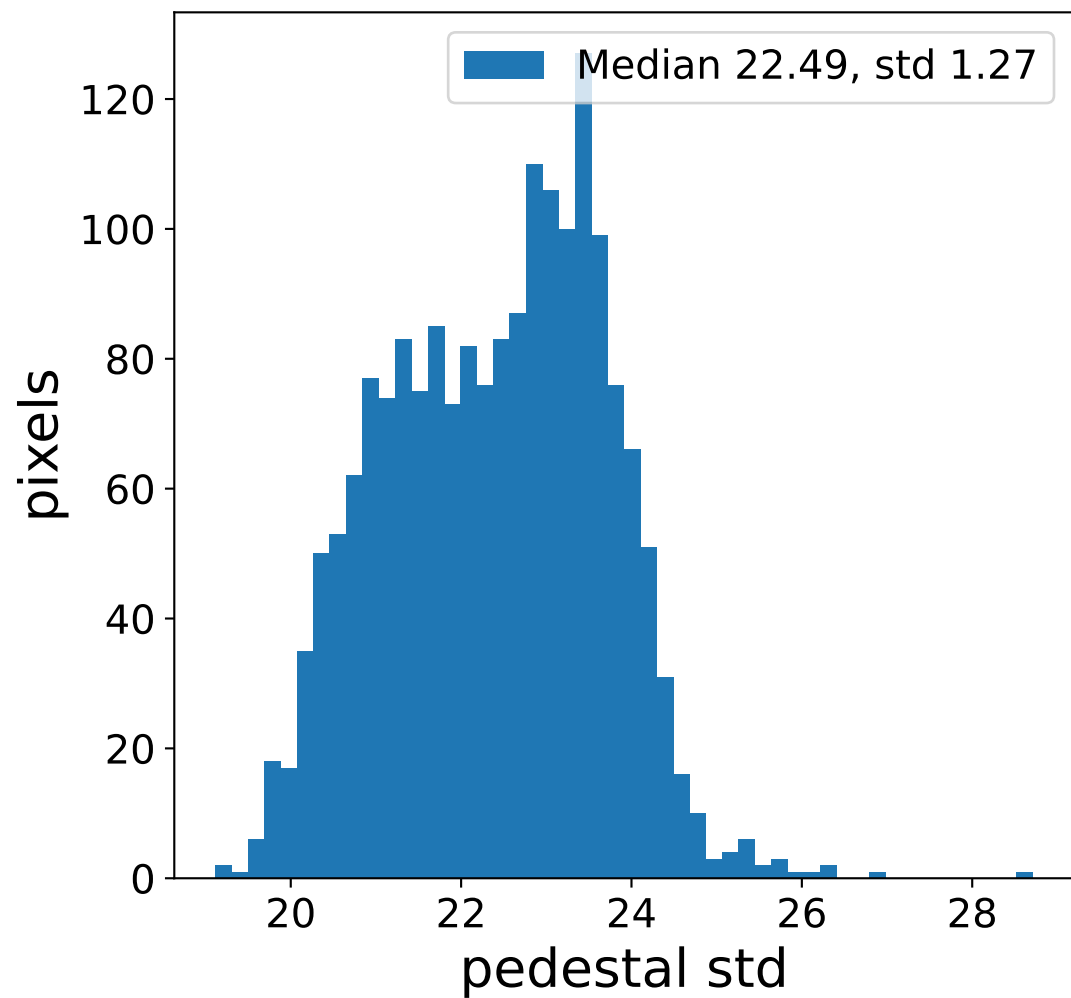

Run 13746

Run 13746

Run 13746 channel: HG

FF sample of 10000 events

pedestal sample of 10000 events

flat-fielded gain [ADC/pe]

Run 13746 channel: LG

FF sample of 10000 events

pedestal sample of 10000 events

flat-fielded gain [ADC/pe]