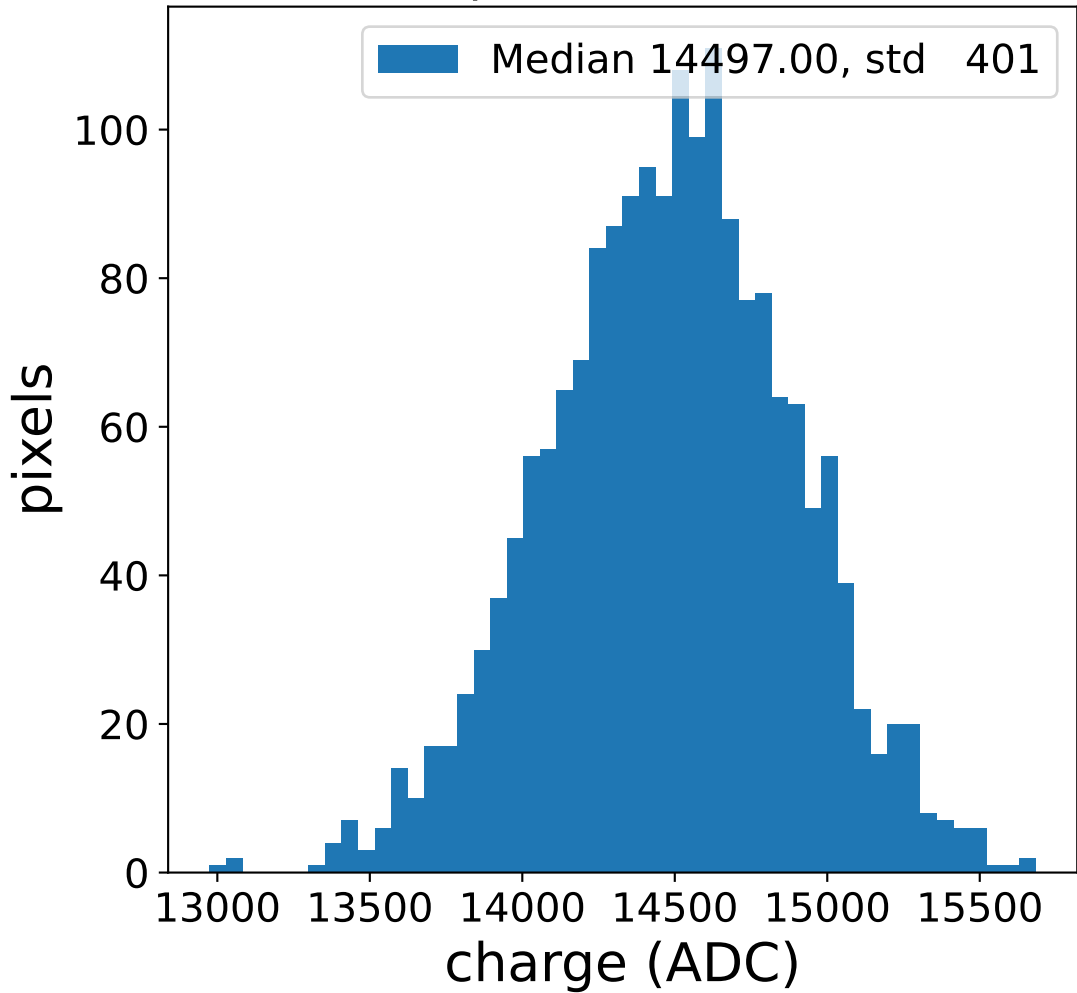

Run 13746

Run 13746

Run 13746 channel: HG

FF sample of 10000 events

pedestal sample of 10000 events

flat-fielded gain [ADC/pe]

Run 13746 channel: LG

FF sample of 10000 events

pedestal sample of 10000 events

flat-fielded gain [ADC/pe]