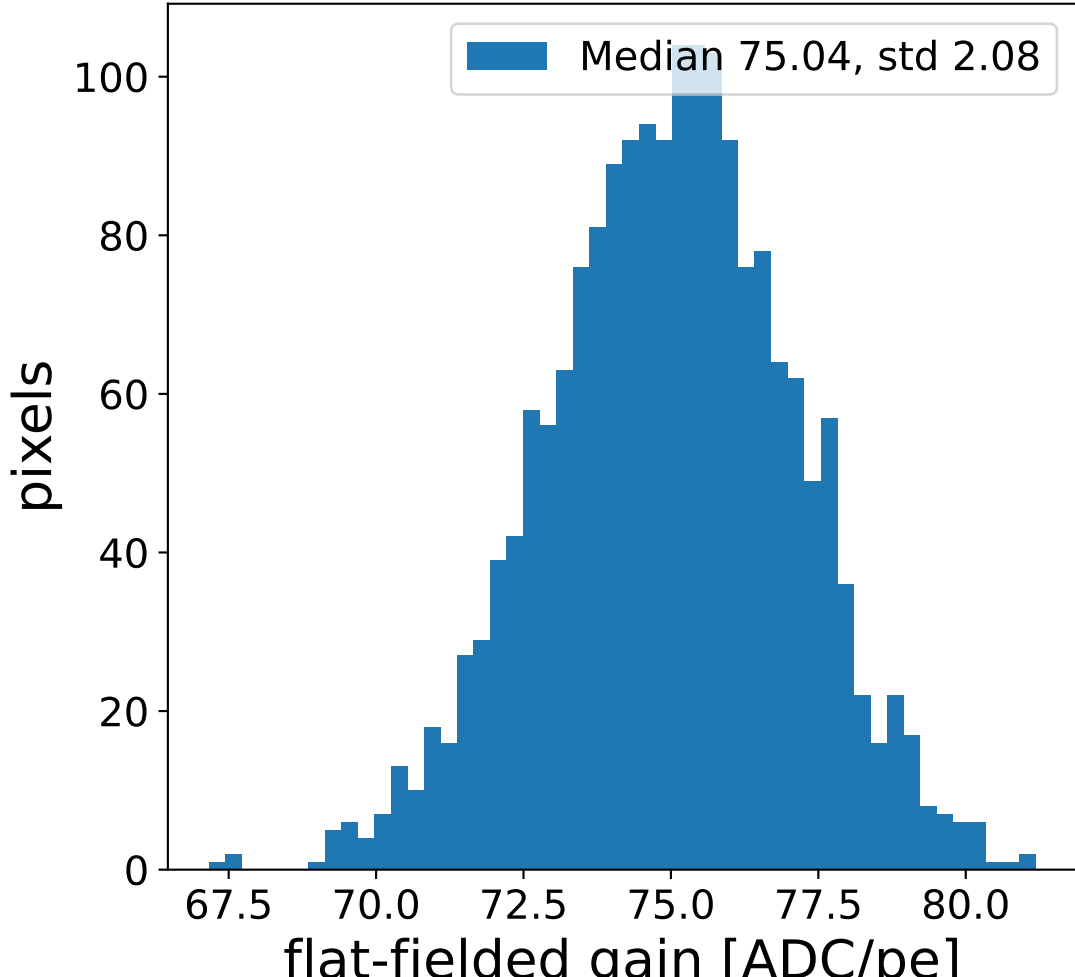

Run 13746

Run 13746

Run 13746 channel: HG

FF sample of 10000 events

pedestal sample of 10000 events

flat-fielded gain [ADC/pe]

Run 13746 channel: LG

FF sample of 10000 events

pedestal sample of 10000 events

flat-fielded gain [ADC/pe]