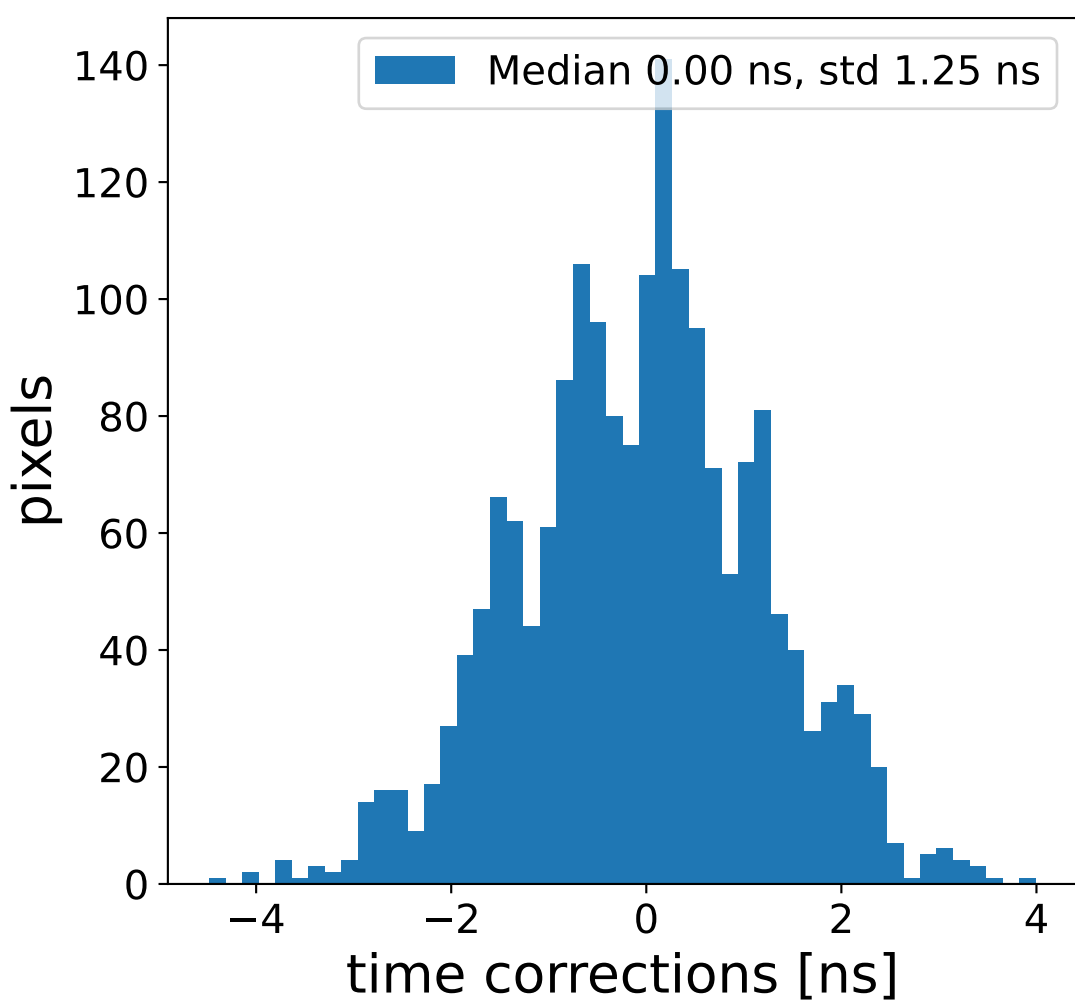

Run 13746

Run 13746

Run 13746 channel: HG

FF sample of 10000 events

pedestal sample of 10000 events

flat-fielded gain [ADC/pe]

Run 13746 channel: LG

FF sample of 10000 events

pedestal sample of 10000 events

flat-fielded gain [ADC/pe]