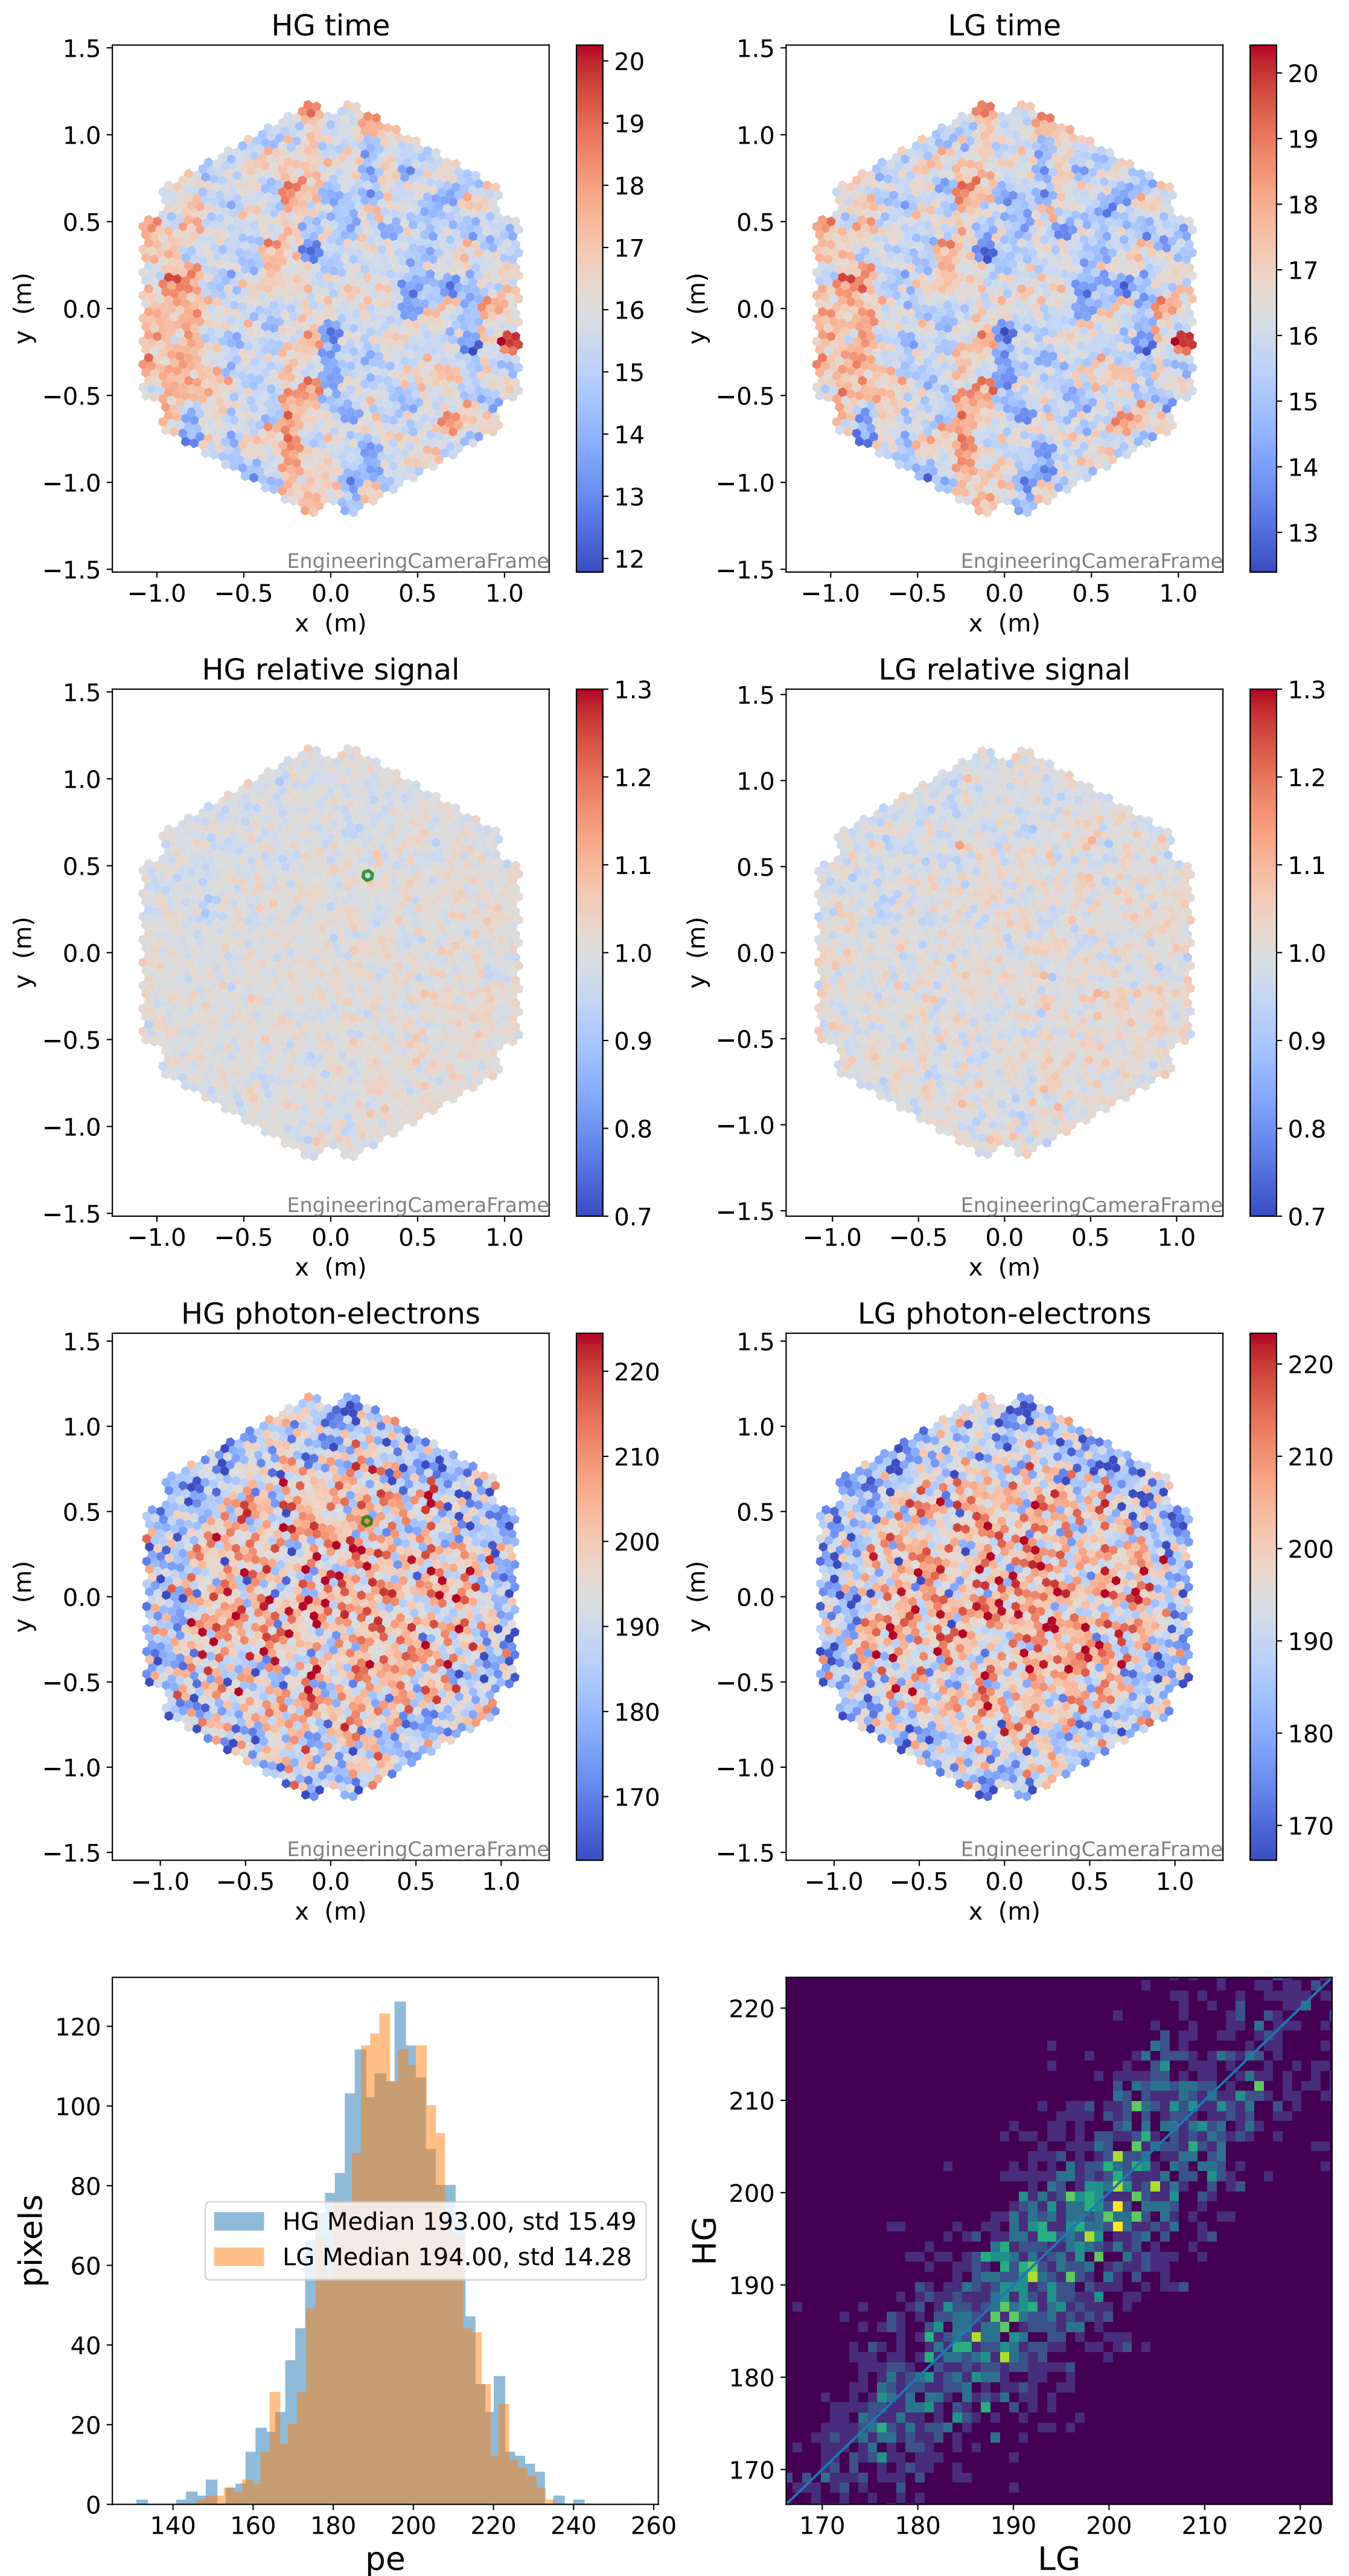

Run 13746

Run 13746

Run 13746 channel: HG

FF sample of 10000 events

pedestal sample of 10000 events

flat-fielded gain [ADC/pe]

Run 13746 channel: LG

FF sample of 10000 events

pedestal sample of 10000 events

flat-fielded gain [ADC/pe]