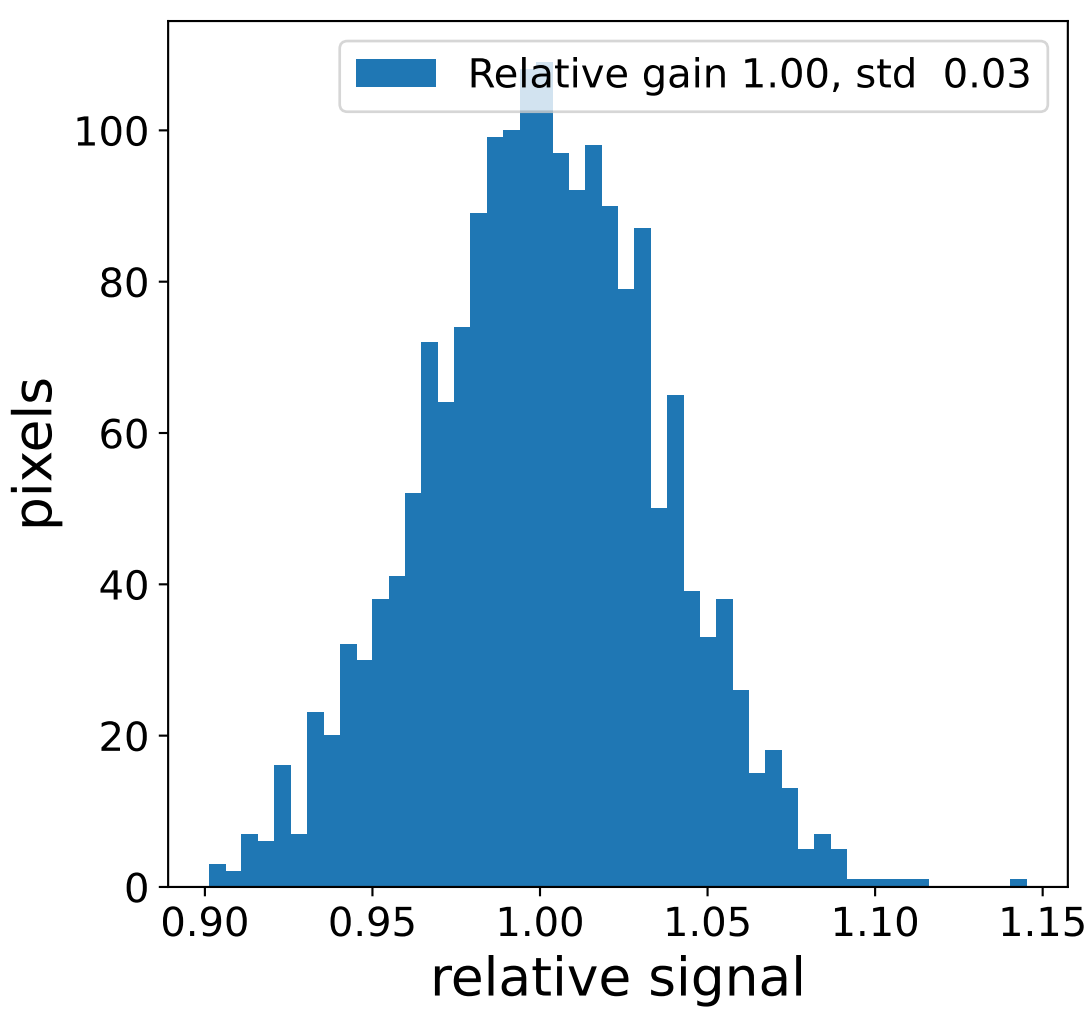

Run 13746

Run 13746

Run 13746 channel: HG

FF sample of 10000 events

pedestal sample of 10000 events

flat-fielded gain [ADC/pe]

Run 13746 channel: LG

FF sample of 10000 events

pedestal sample of 10000 events

flat-fielded gain [ADC/pe]