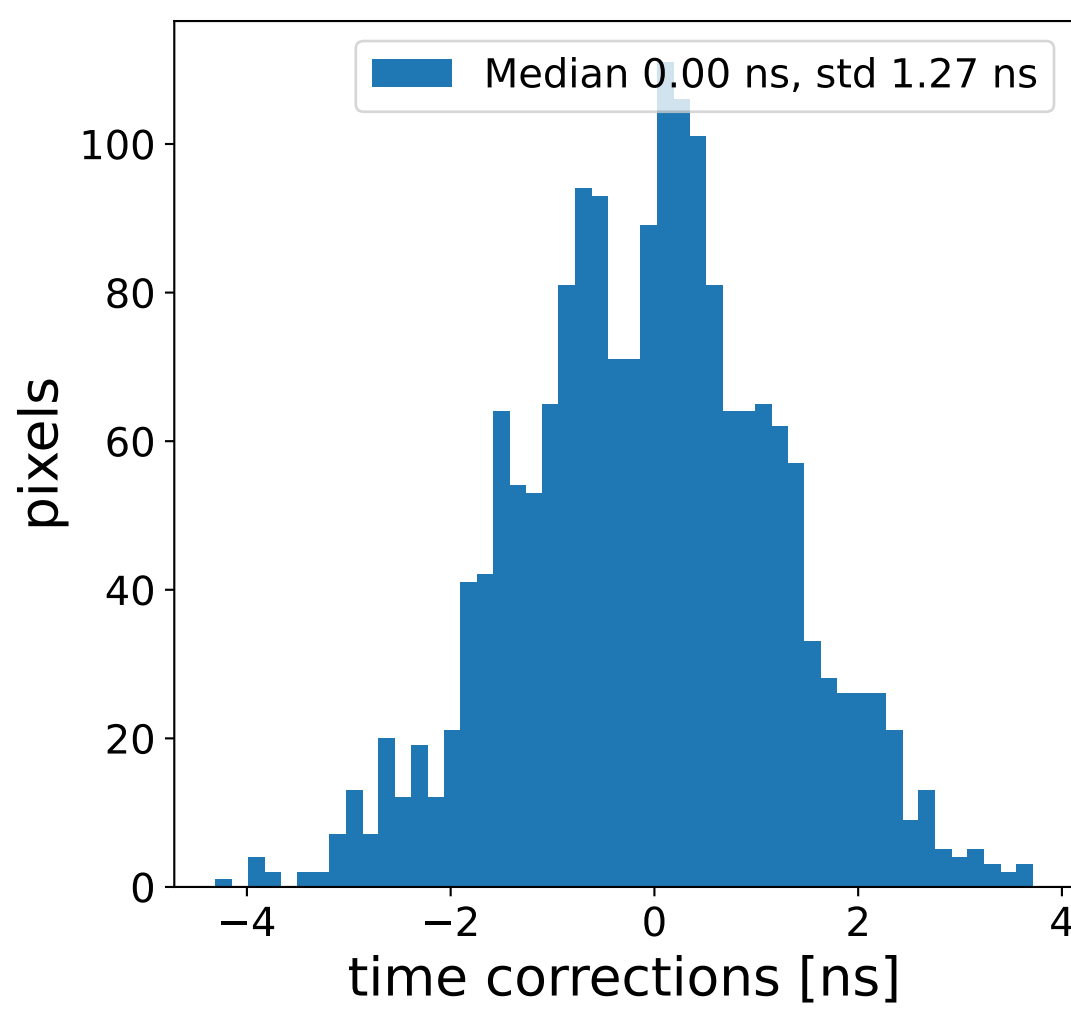

Run 13746

Run 13746

Run 13746 channel: HG

FF sample of 10000 events

pedestal sample of 10000 events

flat-fielded gain [ADC/pe]

Run 13746 channel: LG

FF sample of 10000 events

pedestal sample of 10000 events

flat-fielded gain [ADC/pe]