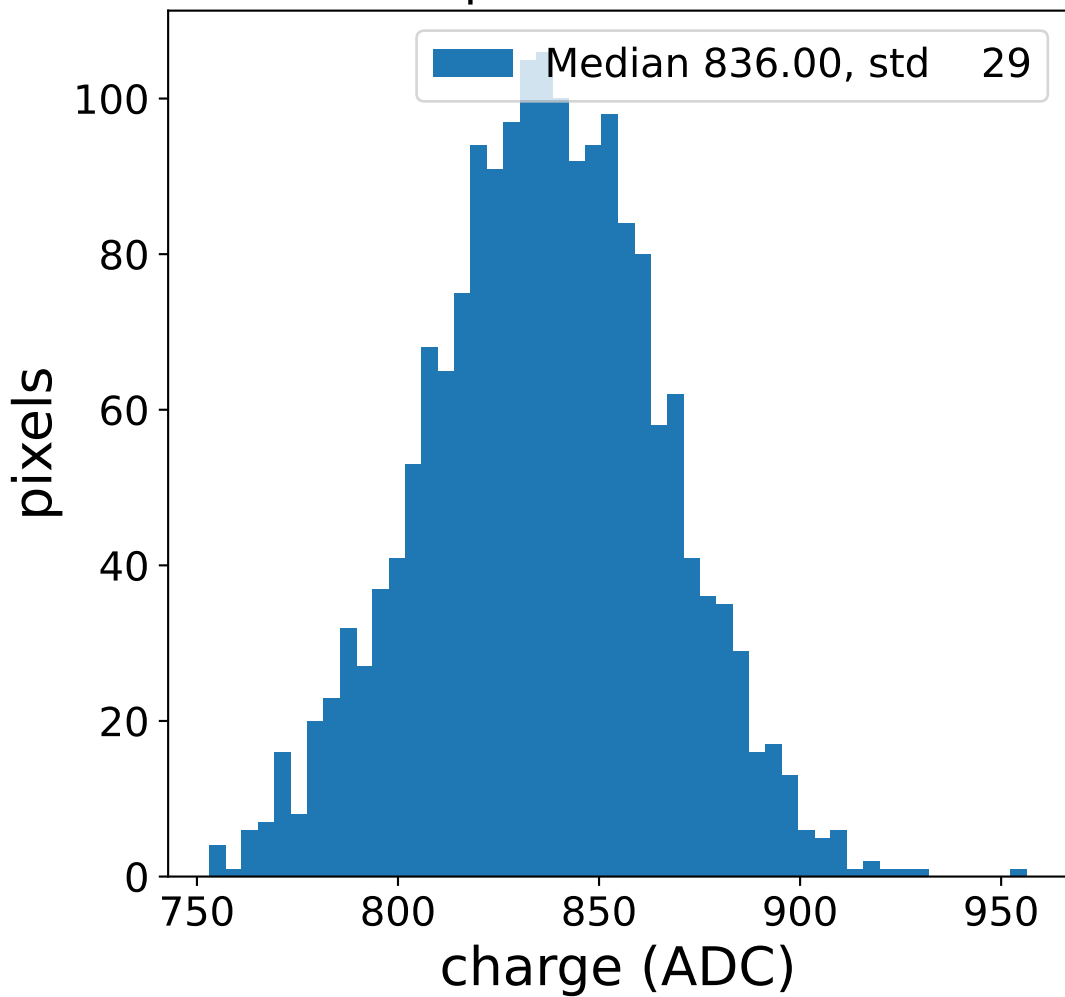

Run 13746

Run 13746

Run 13746 channel: HG

FF sample of 10000 events

pedestal sample of 10000 events

flat-fielded gain [ADC/pe]

Run 13746 channel: LG

FF sample of 10000 events

pedestal sample of 10000 events

flat-fielded gain [ADC/pe]