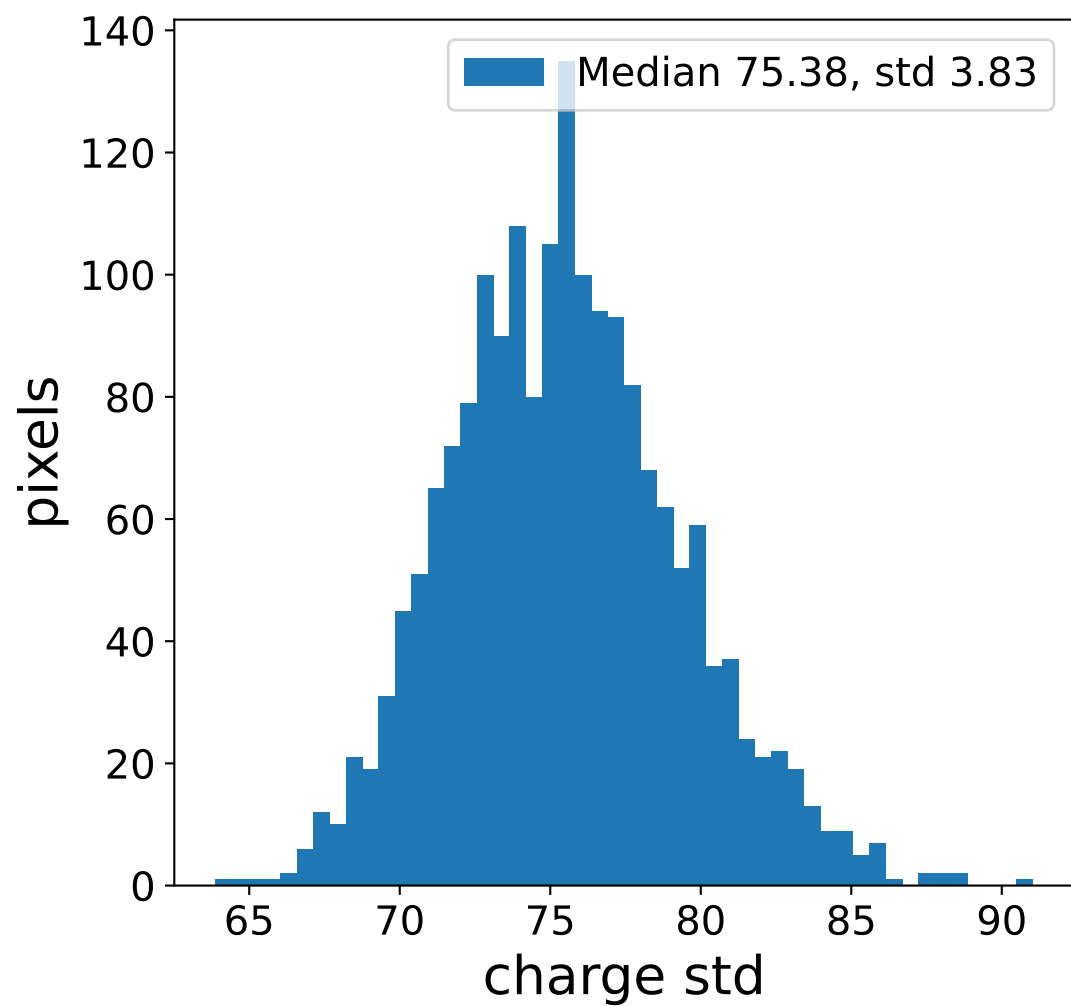

Run 13746

Run 13746

Run 13746 channel: HG

FF sample of 10000 events

pedestal sample of 10000 events

flat-fielded gain [ADC/pe]

Run 13746 channel: LG

FF sample of 10000 events

pedestal sample of 10000 events

flat-fielded gain [ADC/pe]