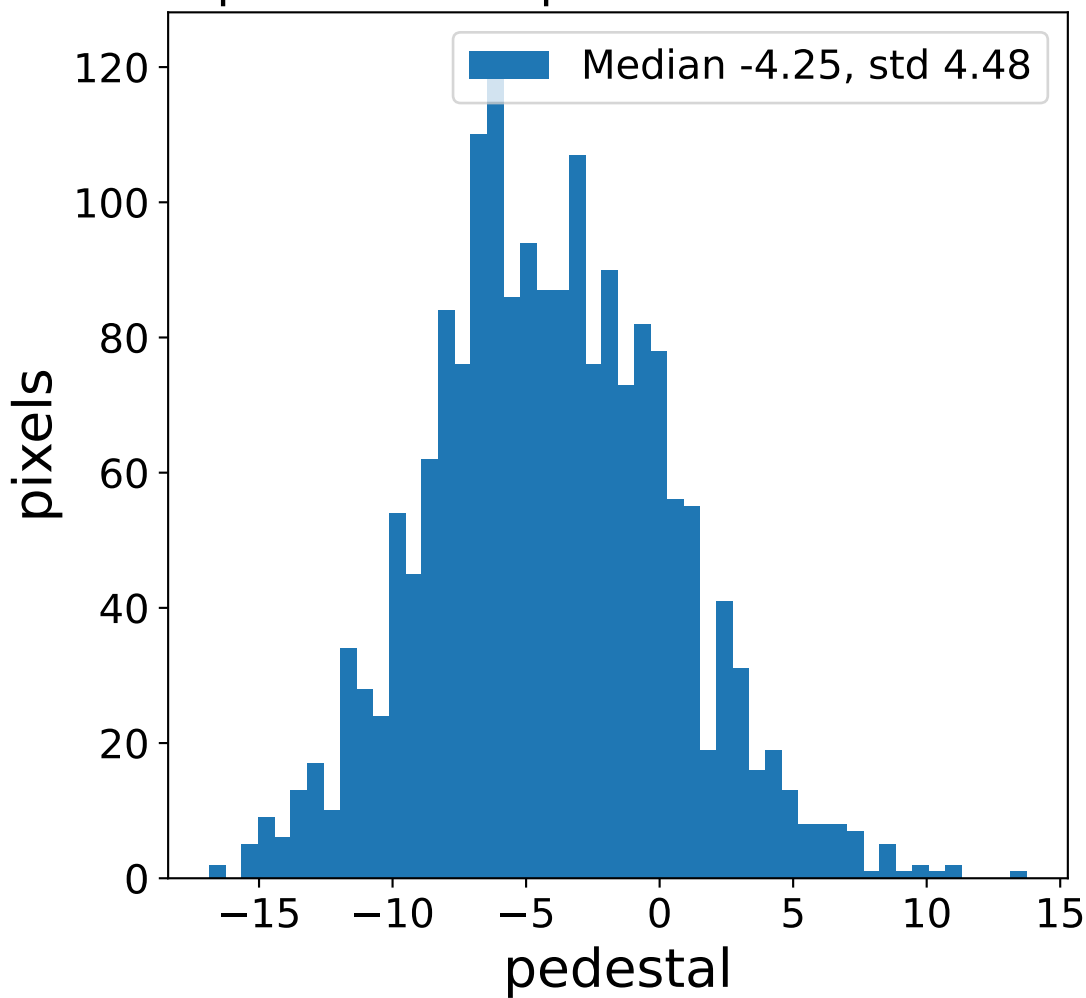

Run 13746

Run 13746

Run 13746 channel: HG

FF sample of 10000 events

pedestal sample of 10000 events

flat-fielded gain [ADC/pe]

Run 13746 channel: LG

FF sample of 10000 events

pedestal sample of 10000 events

flat-fielded gain [ADC/pe]