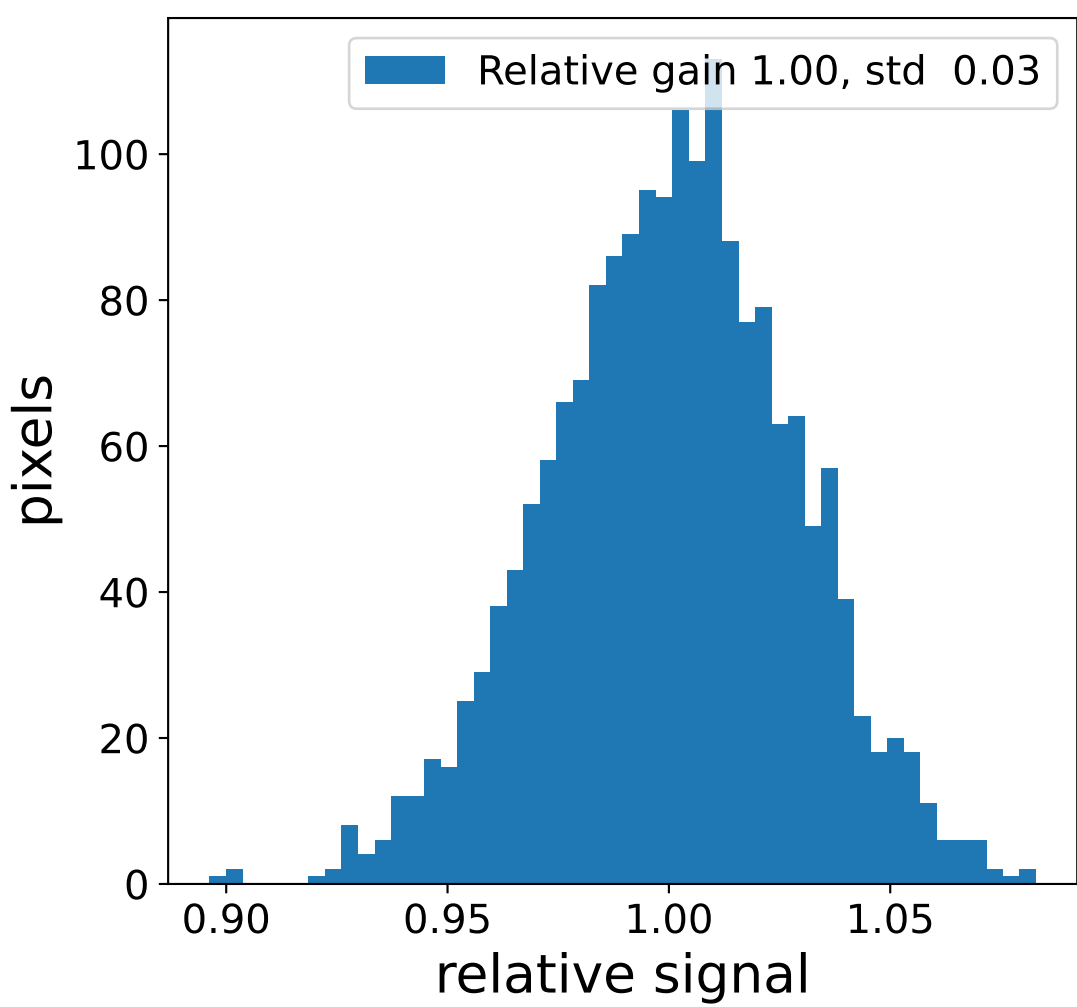

Run 13746

Run 13746

Run 13746 channel: HG

FF sample of 10000 events

pedestal sample of 10000 events

flat-fielded gain [ADC/pe]

Run 13746 channel: LG

FF sample of 10000 events

pedestal sample of 10000 events

flat-fielded gain [ADC/pe]