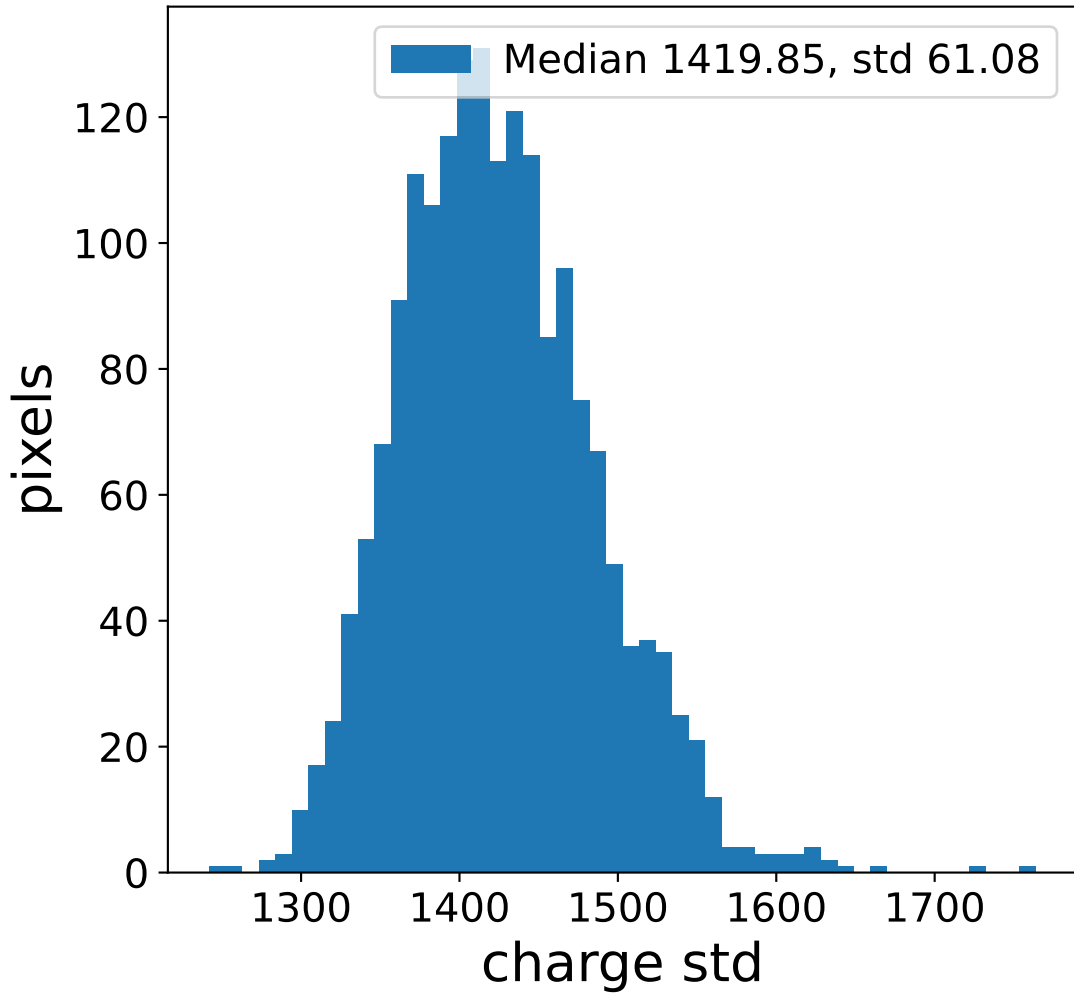

Run 13745

Run 13745

Run 13745 channel: HG

FF sample of 10000 events

pedestal sample of 10000 events

flat-fielded gain [ADC/pe]

Run 13745 channel: LG

FF sample of 10000 events

pedestal sample of 10000 events

flat-fielded gain [ADC/pe]