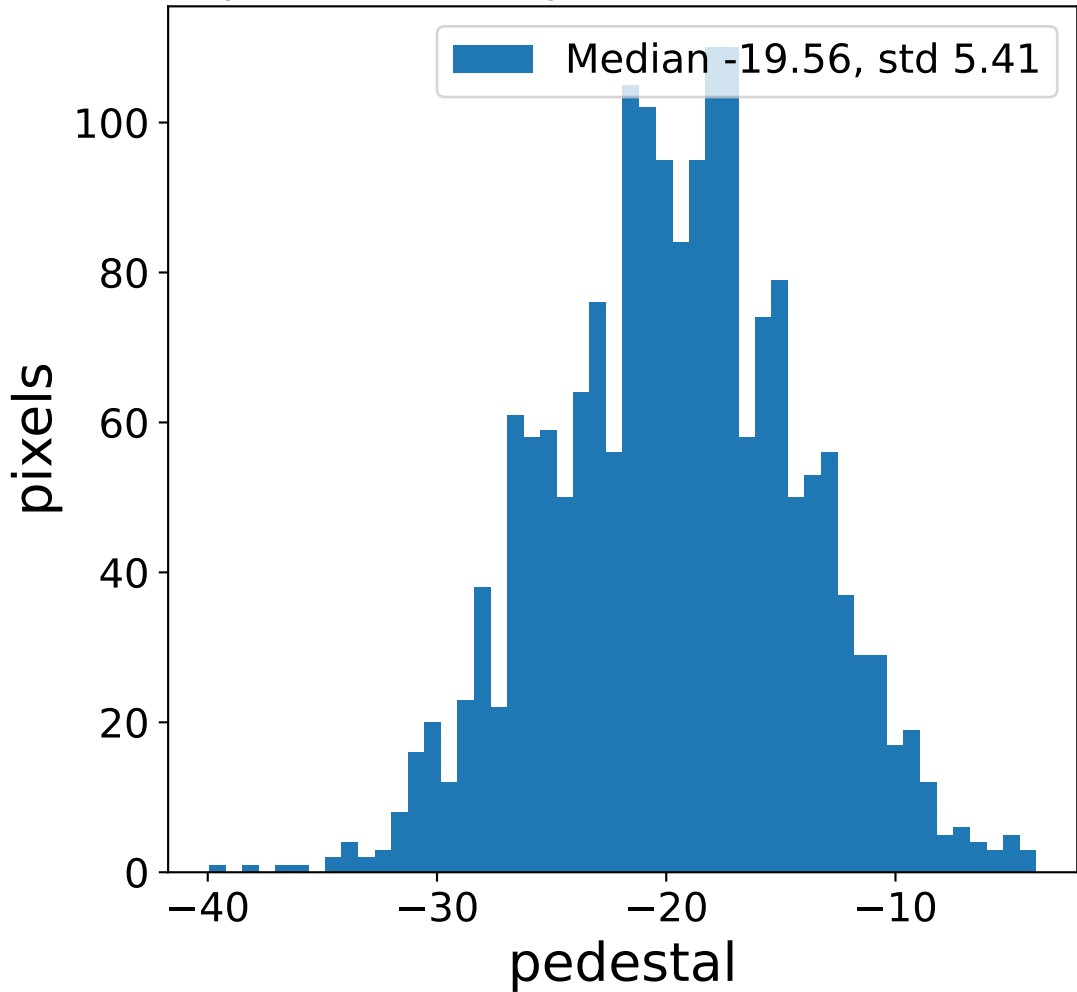

Run 13745

Run 13745

Run 13745 channel: HG

FF sample of 10000 events

pedestal sample of 10000 events

flat-fielded gain [ADC/pe]

Run 13745 channel: LG

FF sample of 10000 events

pedestal sample of 10000 events

flat-fielded gain [ADC/pe]