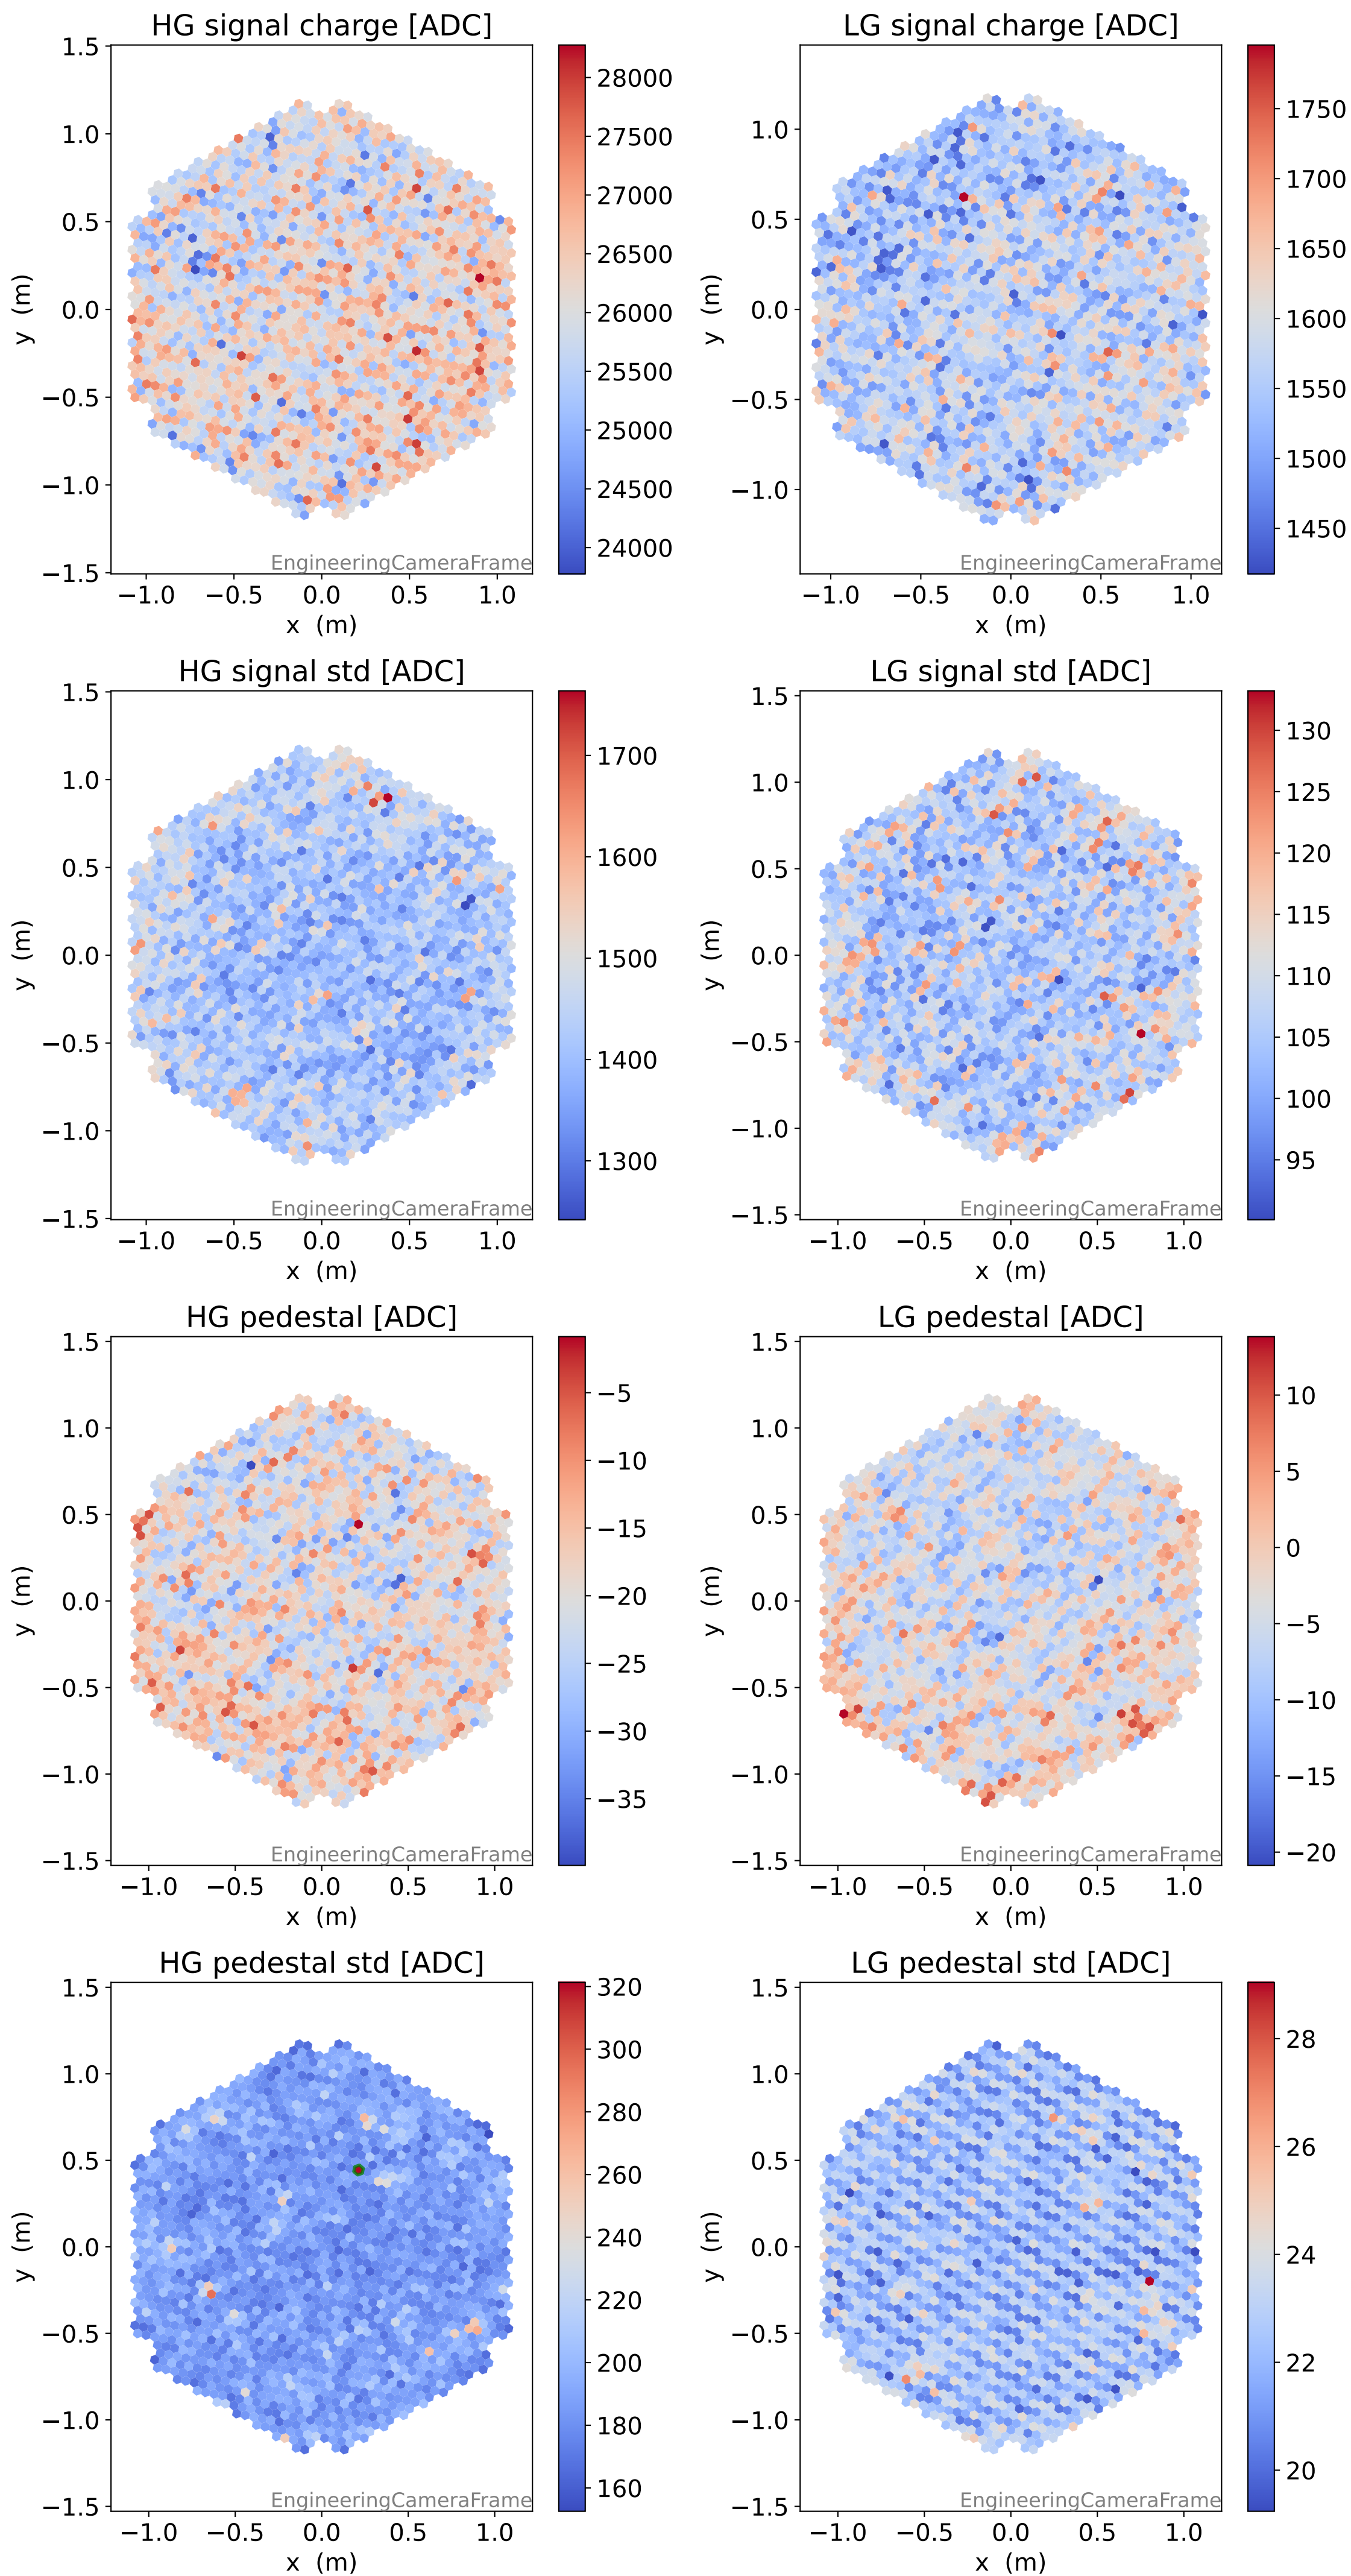

Run 13745

Run 13745

Run 13745 channel: HG

FF sample of 10000 events

pedestal sample of 10000 events

flat-fielded gain [ADC/pe]

Run 13745 channel: LG

FF sample of 10000 events

pedestal sample of 10000 events

flat-fielded gain [ADC/pe]