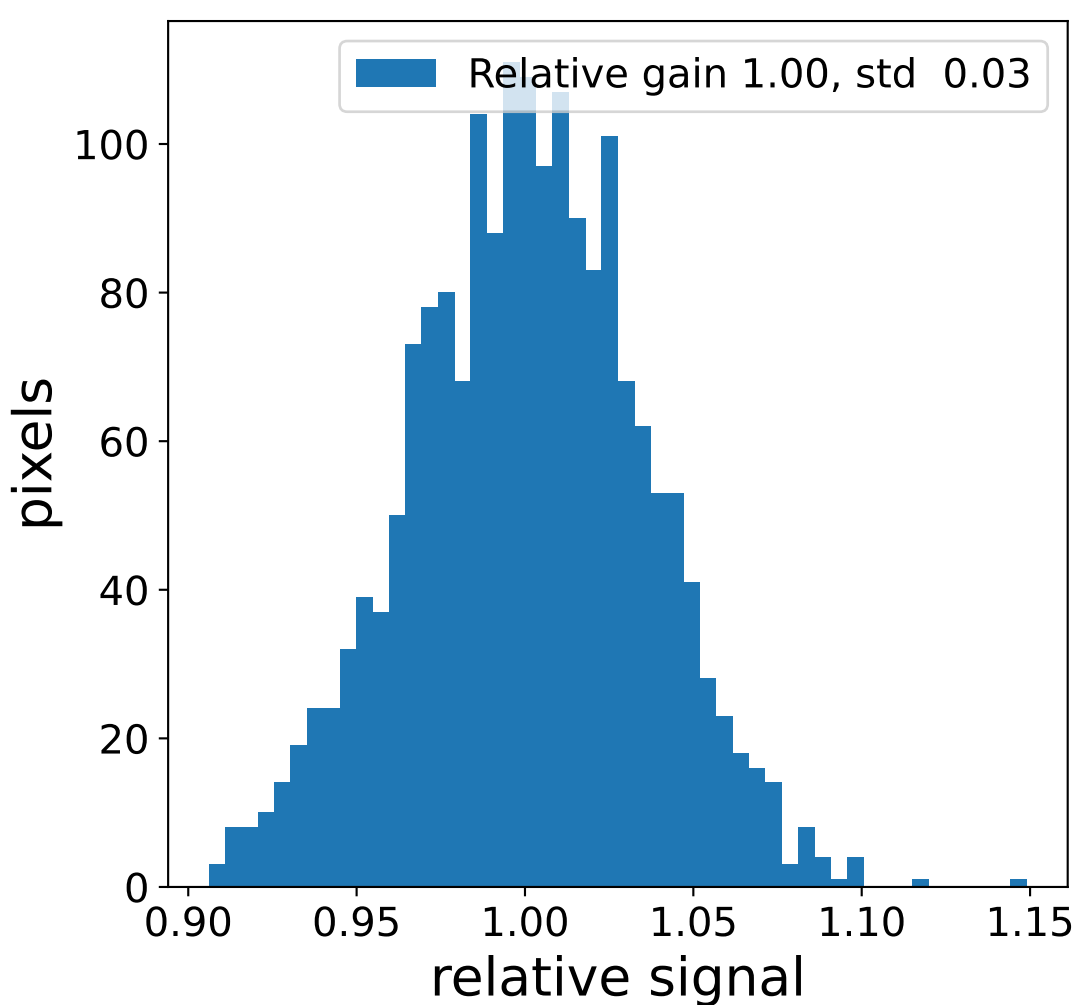

Run 13745

Run 13745

Run 13745 channel: HG

FF sample of 10000 events

pedestal sample of 10000 events

flat-fielded gain [ADC/pe]

Run 13745 channel: LG

FF sample of 10000 events

pedestal sample of 10000 events

flat-fielded gain [ADC/pe]