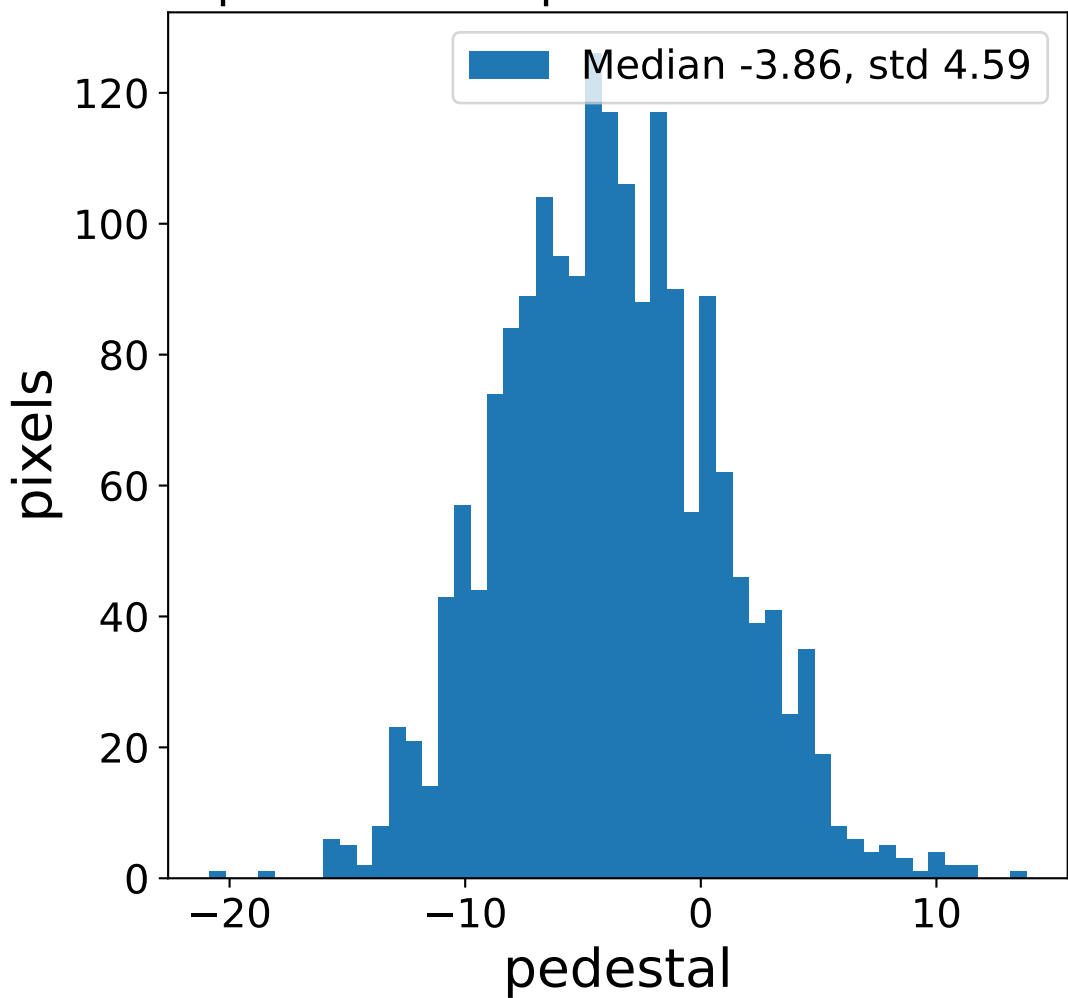

Run 13745

Run 13745

Run 13745 channel: HG

FF sample of 10000 events

pedestal sample of 10000 events

flat-fielded gain [ADC/pe]

Run 13745 channel: LG

FF sample of 10000 events

pedestal sample of 10000 events

flat-fielded gain [ADC/pe]