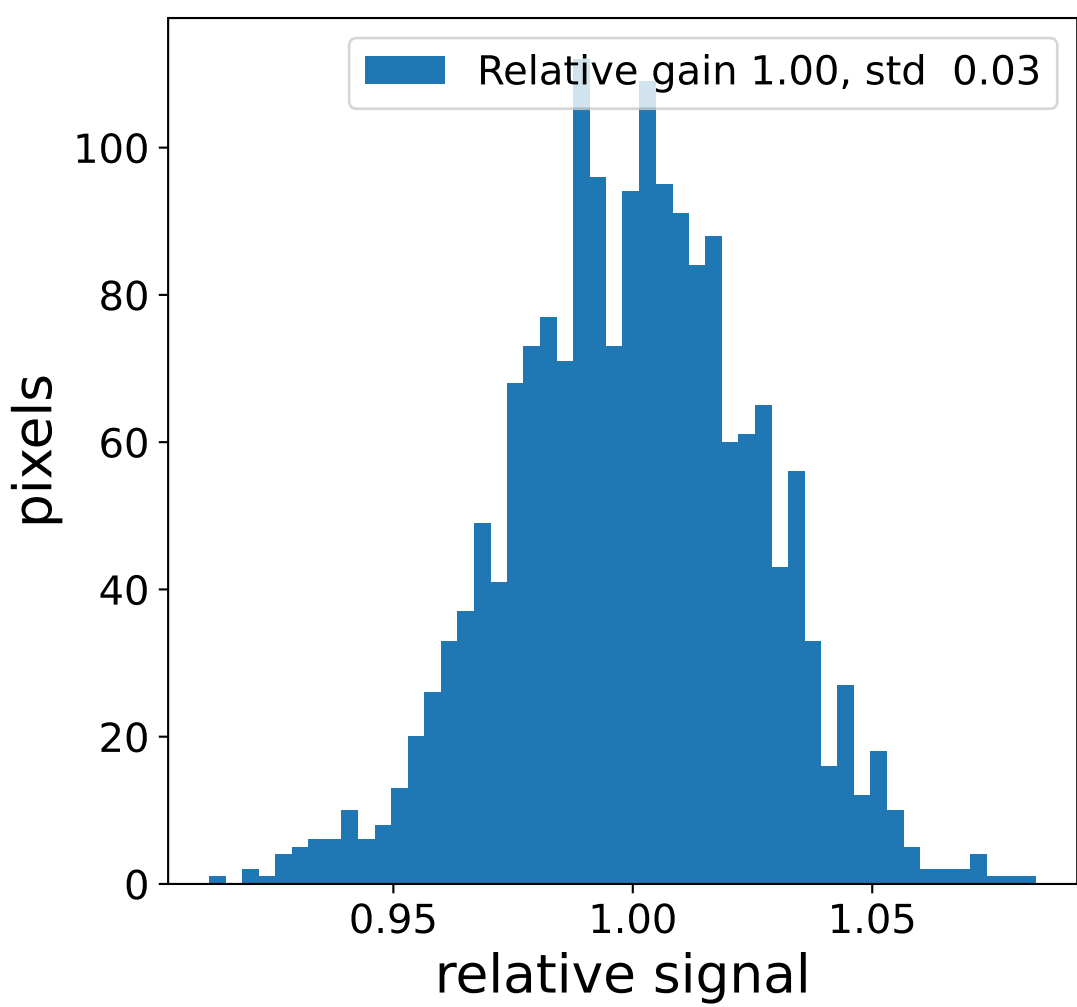

Run 13745

Run 13745

Run 13745 channel: HG

FF sample of 10000 events

pedestal sample of 10000 events

flat-fielded gain [ADC/pe]

Run 13745 channel: LG

FF sample of 10000 events

pedestal sample of 10000 events

flat-fielded gain [ADC/pe]