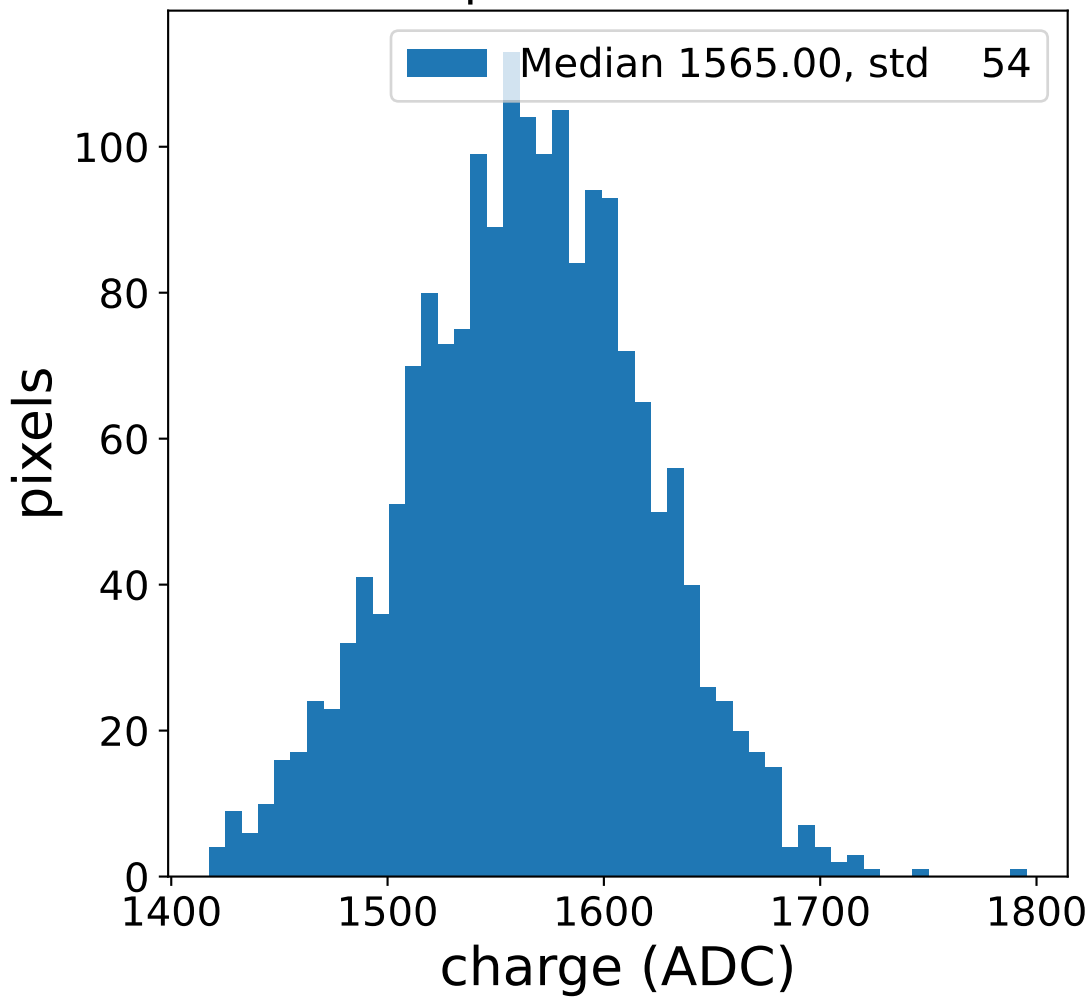

Run 13745

Run 13745

Run 13745 channel: HG

FF sample of 10000 events

pedestal sample of 10000 events

flat-fielded gain [ADC/pe]

Run 13745 channel: LG

FF sample of 10000 events

pedestal sample of 10000 events

flat-fielded gain [ADC/pe]