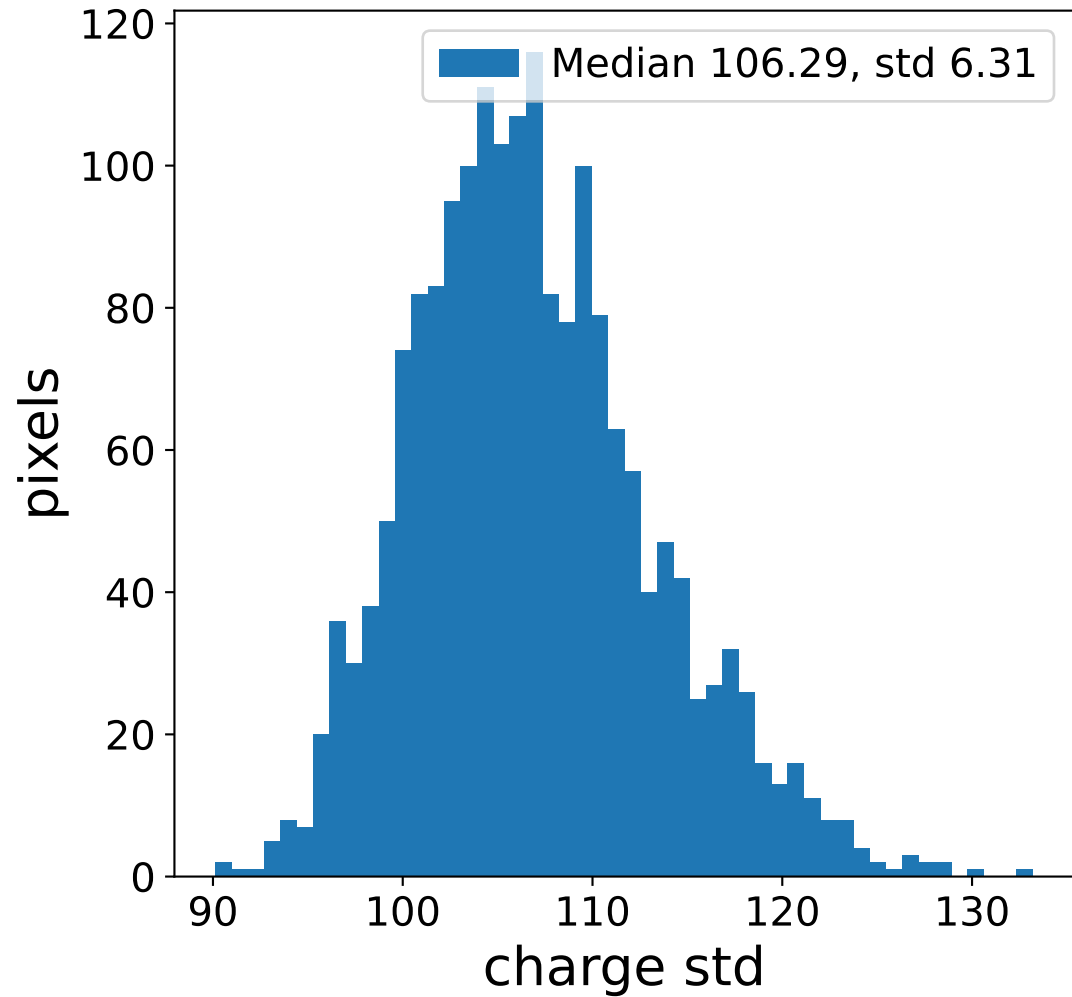

Run 13745

Run 13745

Run 13745 channel: HG

FF sample of 10000 events

pedestal sample of 10000 events

flat-fielded gain [ADC/pe]

Run 13745 channel: LG

FF sample of 10000 events

pedestal sample of 10000 events

flat-fielded gain [ADC/pe]