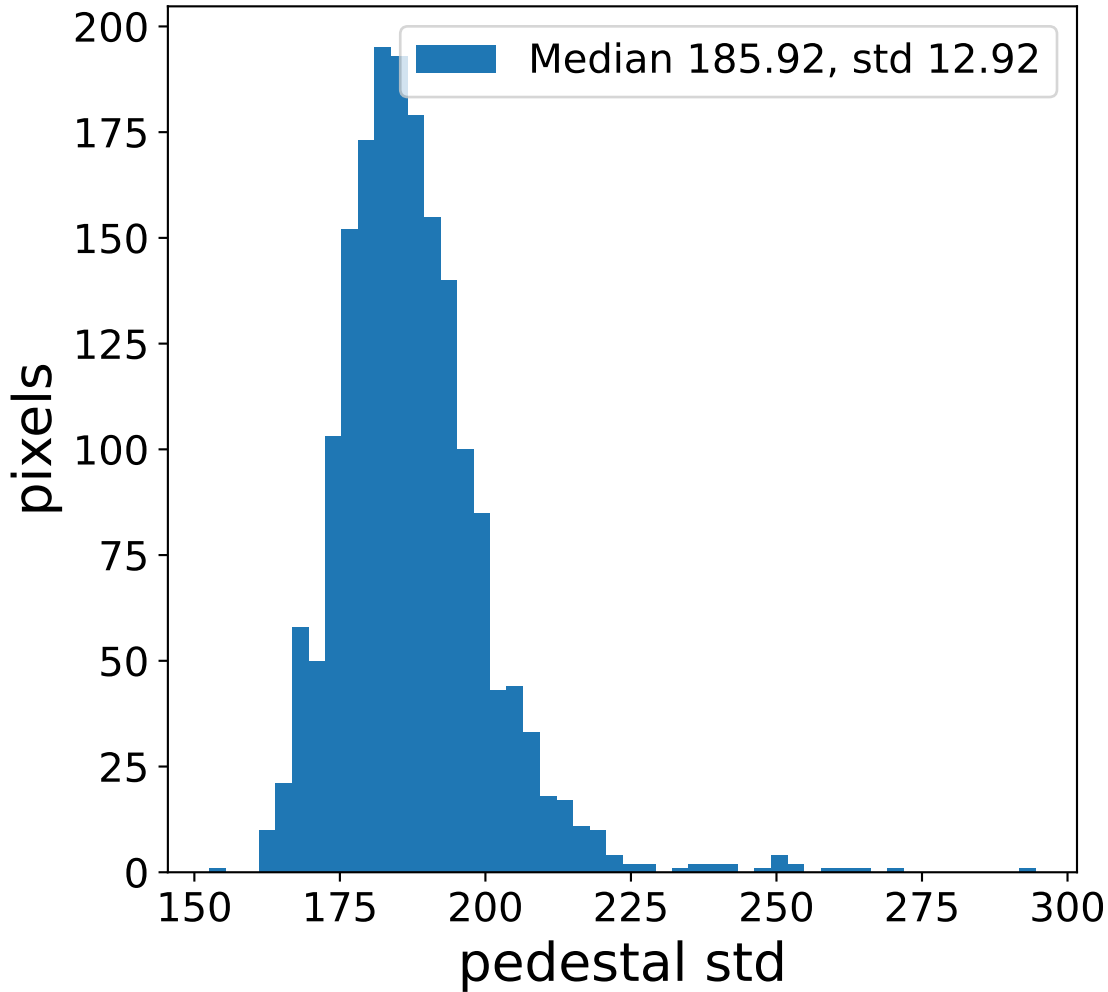

Run 13745

Run 13745

Run 13745 channel: HG

FF sample of 10000 events

pedestal sample of 10000 events

flat-fielded gain [ADC/pe]

Run 13745 channel: LG

FF sample of 10000 events

pedestal sample of 10000 events

flat-fielded gain [ADC/pe]