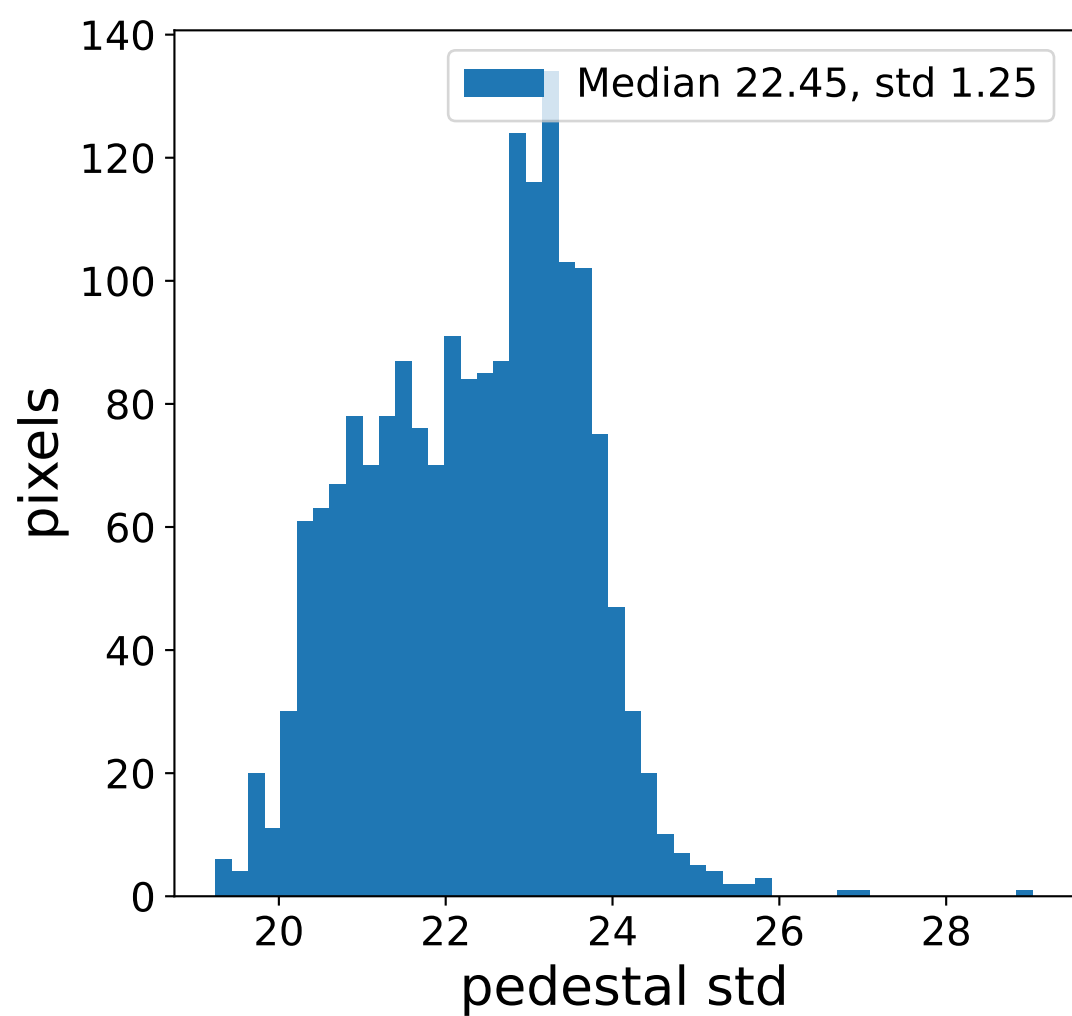

Run 13745

Run 13745

Run 13745 channel: HG

FF sample of 10000 events

pedestal sample of 10000 events

flat-fielded gain [ADC/pe]

Run 13745 channel: LG

FF sample of 10000 events

pedestal sample of 10000 events

flat-fielded gain [ADC/pe]