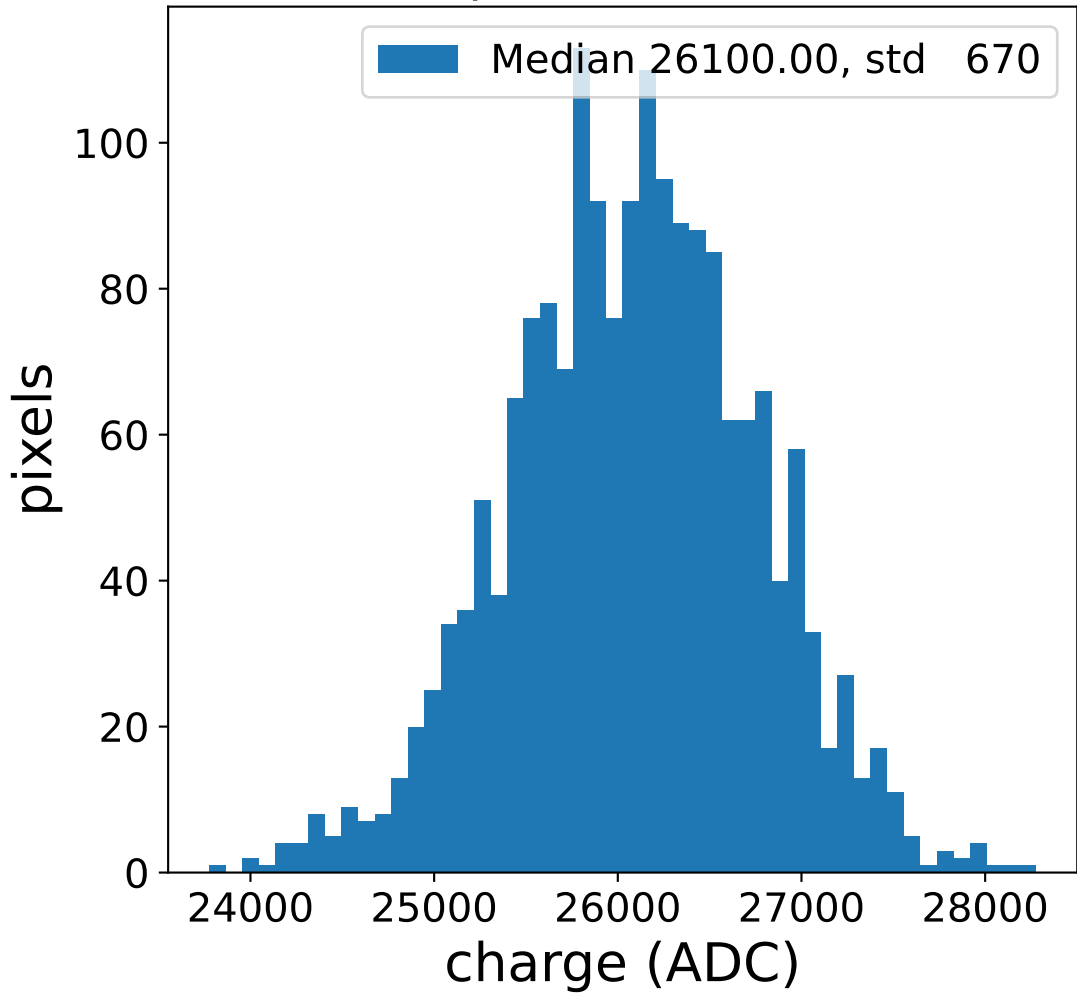

Run 13745

Run 13745

Run 13745 channel: HG

FF sample of 10000 events

pedestal sample of 10000 events

flat-fielded gain [ADC/pe]

Run 13745 channel: LG

FF sample of 10000 events

pedestal sample of 10000 events

flat-fielded gain [ADC/pe]