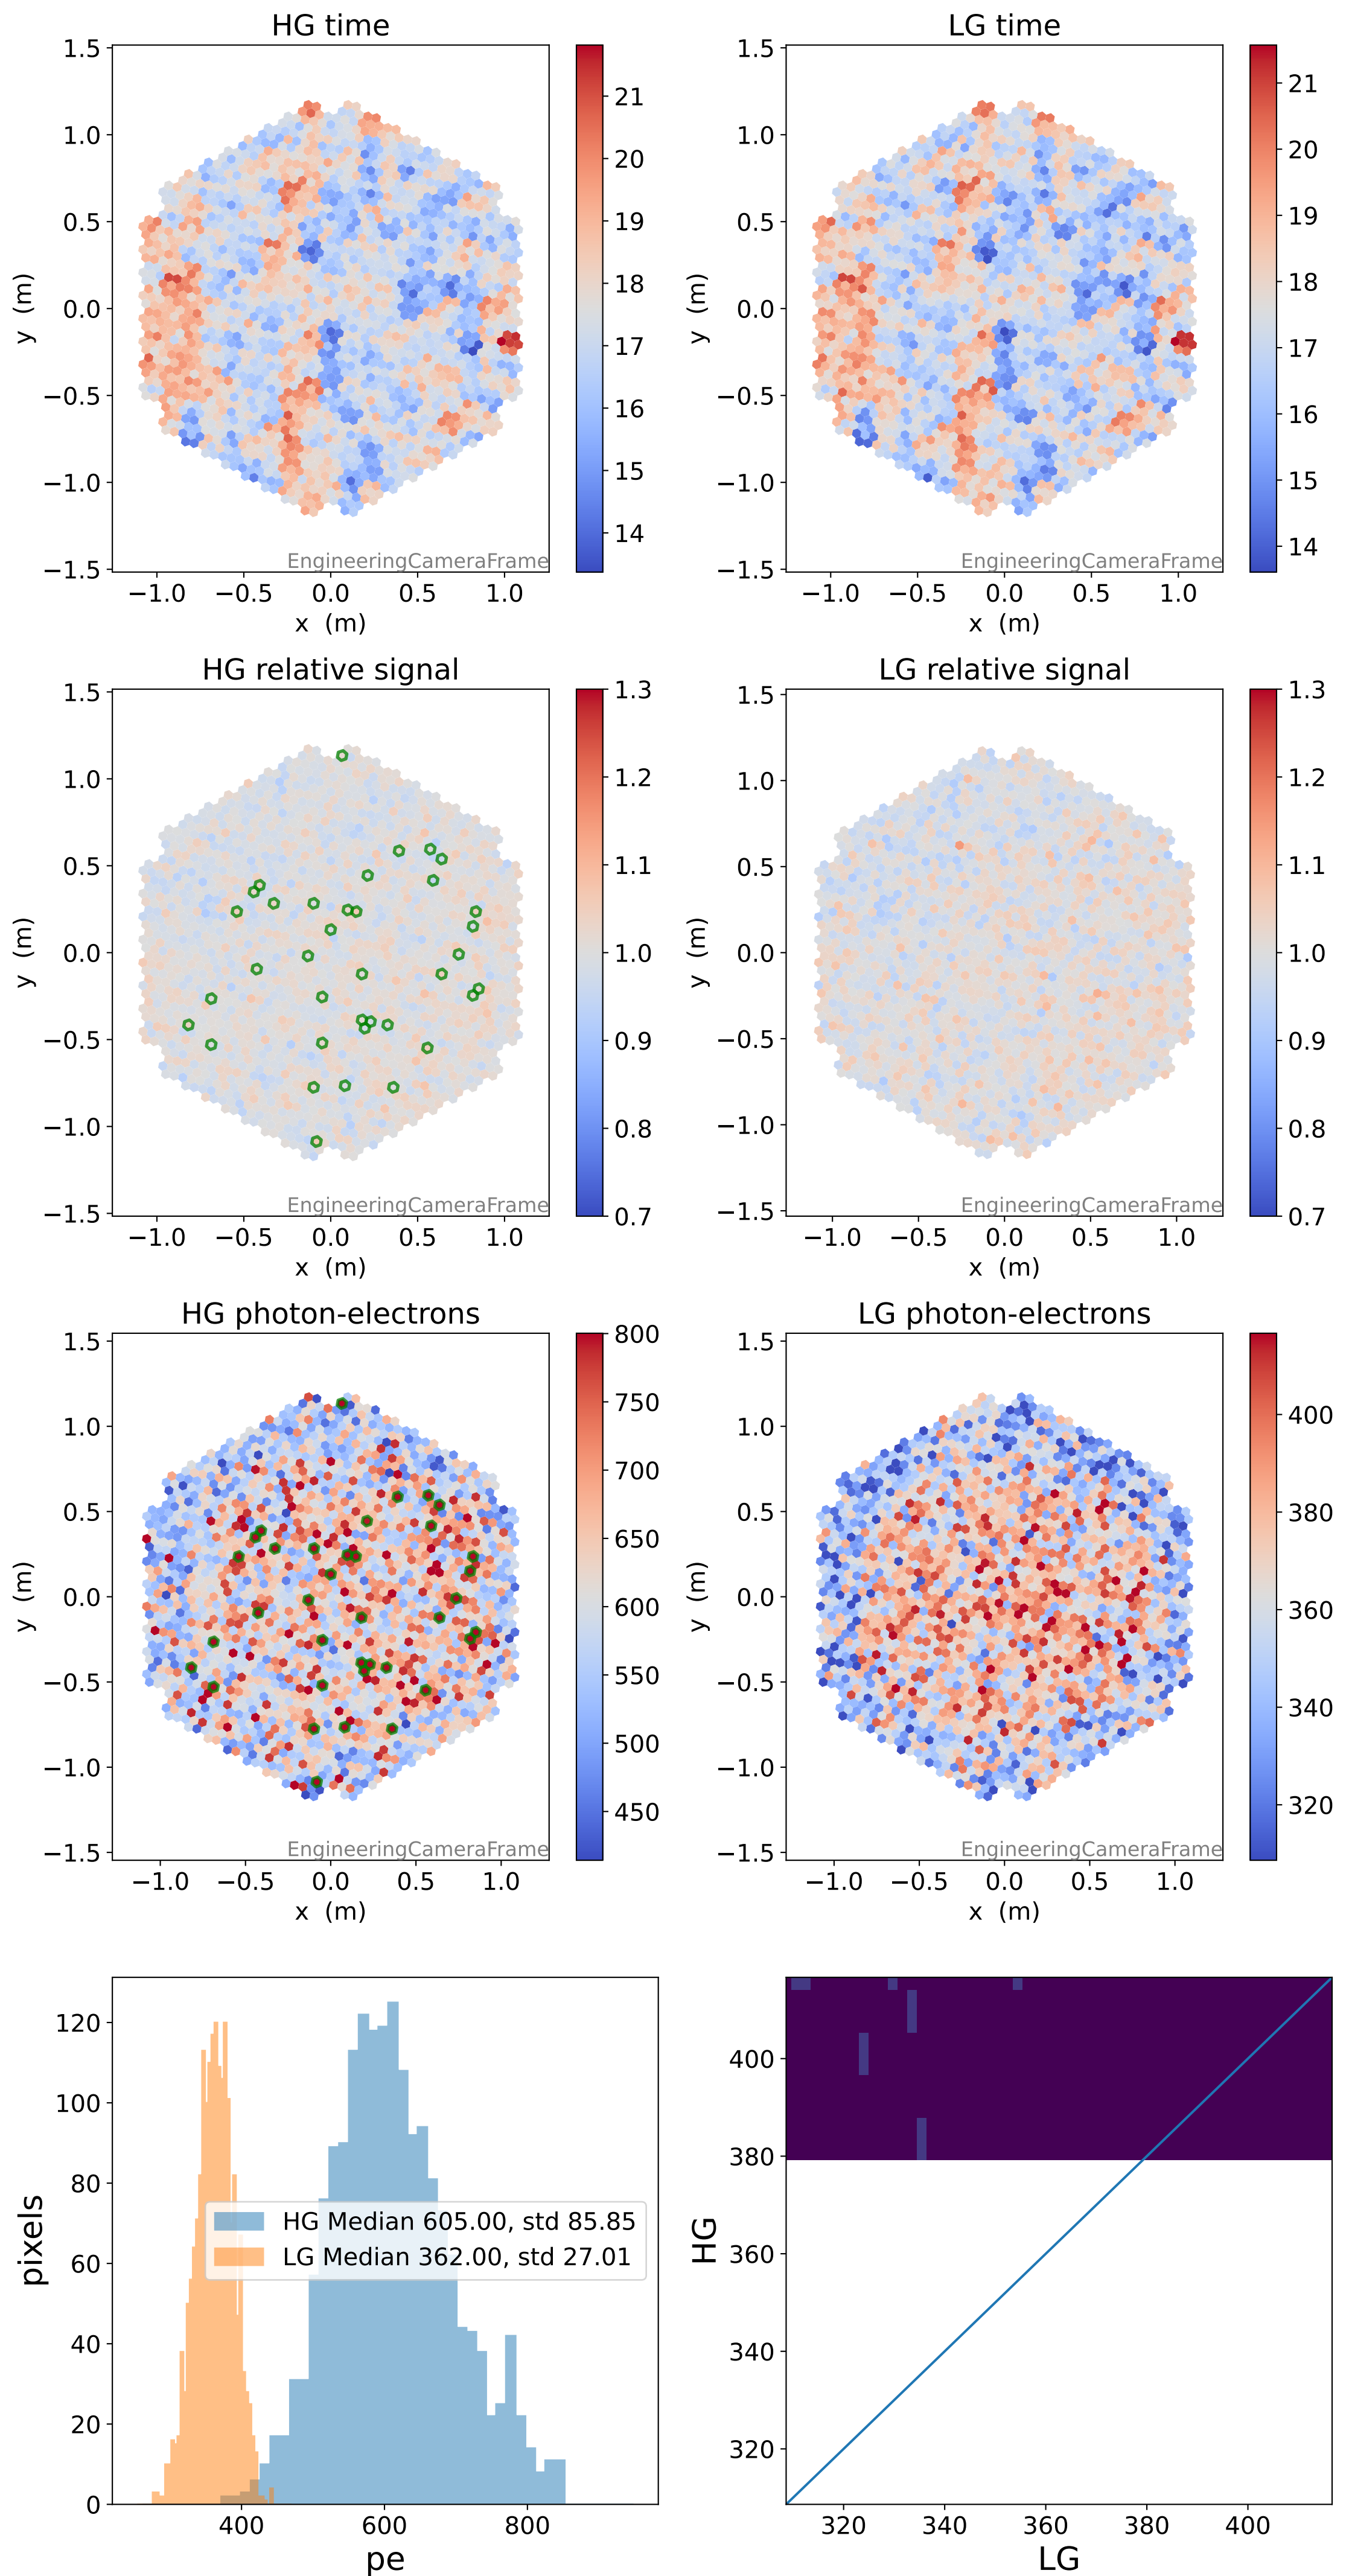

Run 13745

Run 13745

Run 13745 channel: HG

FF sample of 10000 events

pedestal sample of 10000 events

flat-fielded gain [ADC/pe]

Run 13745 channel: LG

FF sample of 10000 events

pedestal sample of 10000 events

flat-fielded gain [ADC/pe]