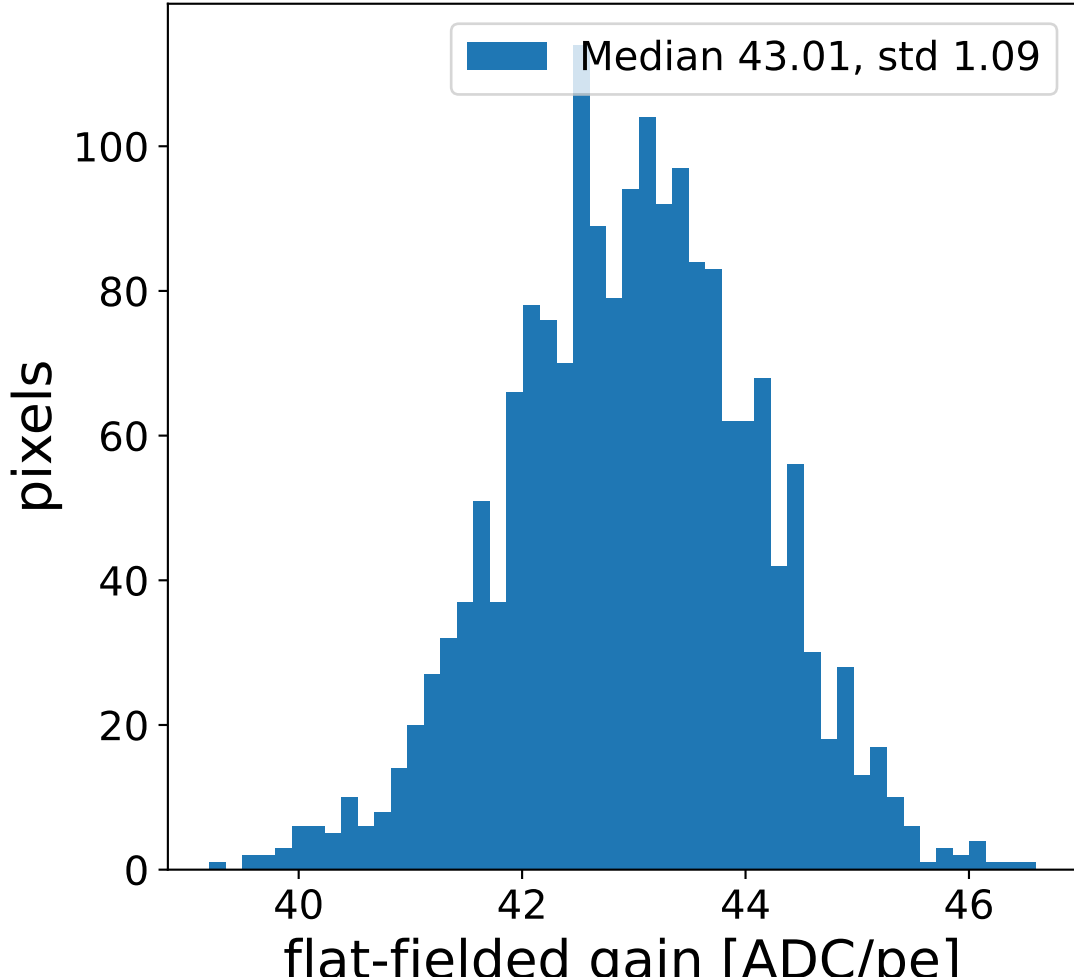

Run 13745

Run 13745

Run 13745 channel: HG

FF sample of 10000 events

pedestal sample of 10000 events

flat-fielded gain [ADC/pe]

Run 13745 channel: LG

FF sample of 10000 events

pedestal sample of 10000 events

flat-fielded gain [ADC/pe]