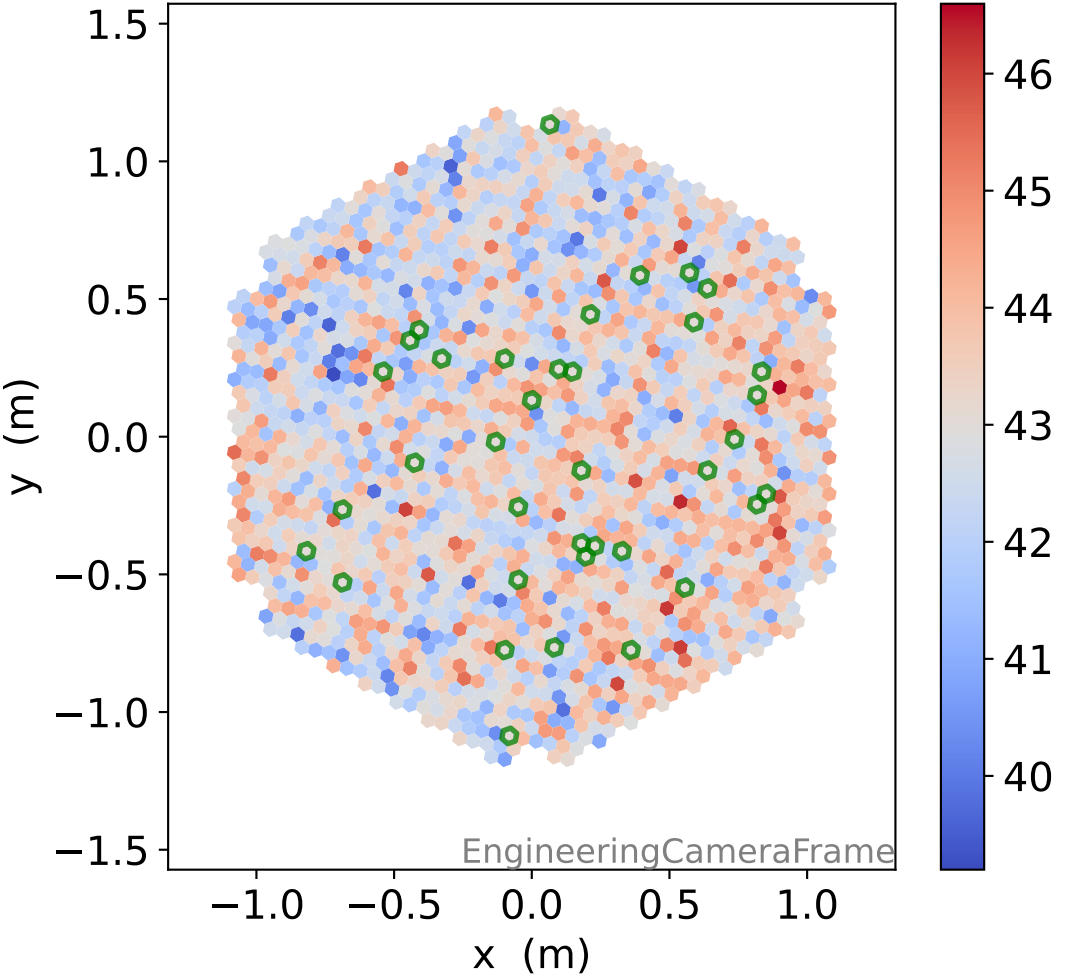

Run 13745

Run 13745

Run 13745 channel: HG

FF sample of 10000 events

pedestal sample of 10000 events

flat-fielded gain [ADC/pe]

Run 13745 channel: LG

FF sample of 10000 events

pedestal sample of 10000 events

flat-fielded gain [ADC/pe]