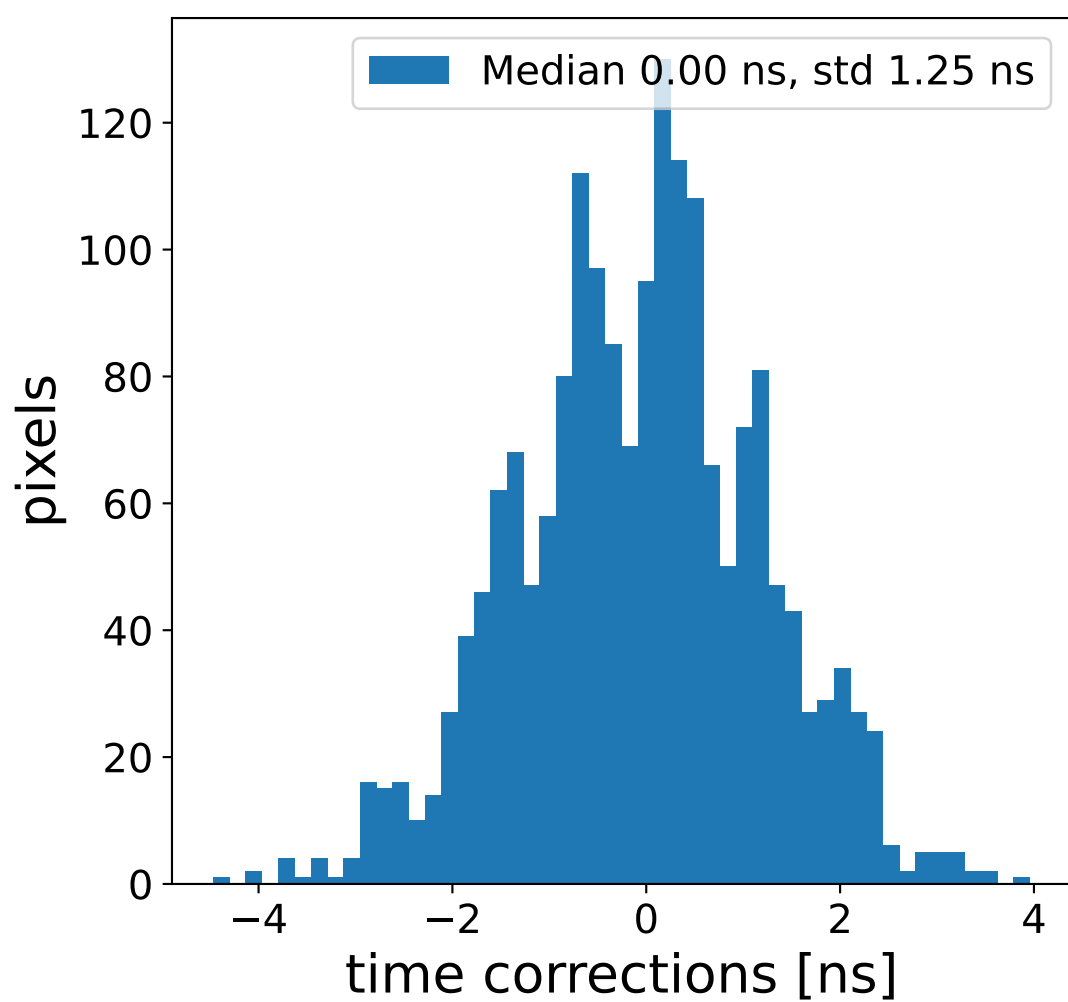

Run 13741

Run 13741

Run 13741 channel: HG

FF sample of 10000 events

pedestal sample of 10000 events

flat-fielded gain [ADC/pe]

Run 13741 channel: LG

FF sample of 10000 events

pedestal sample of 10000 events

flat-fielded gain [ADC/pe]