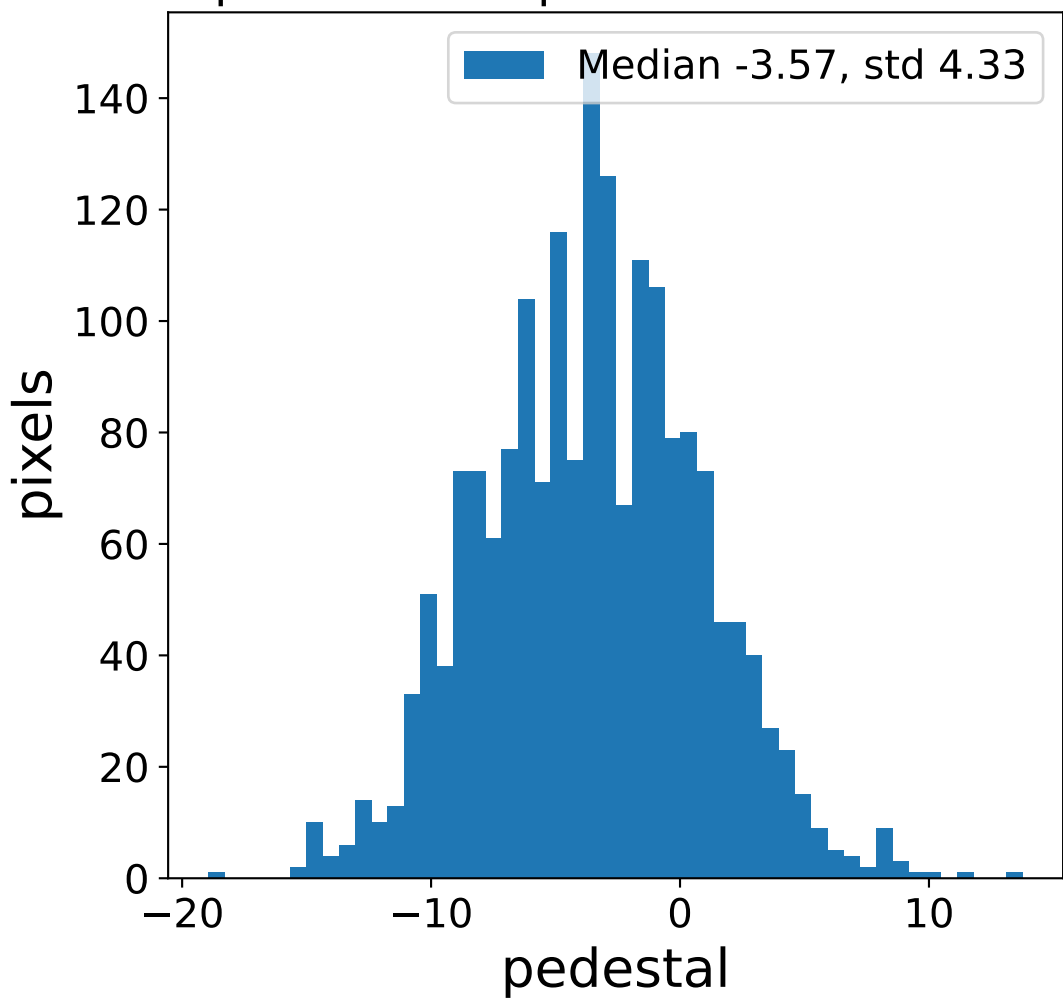

Run 13741

Run 13741

Run 13741 channel: HG

FF sample of 10000 events

pedestal sample of 10000 events

flat-fielded gain [ADC/pe]

Run 13741 channel: LG

FF sample of 10000 events

pedestal sample of 10000 events

flat-fielded gain [ADC/pe]