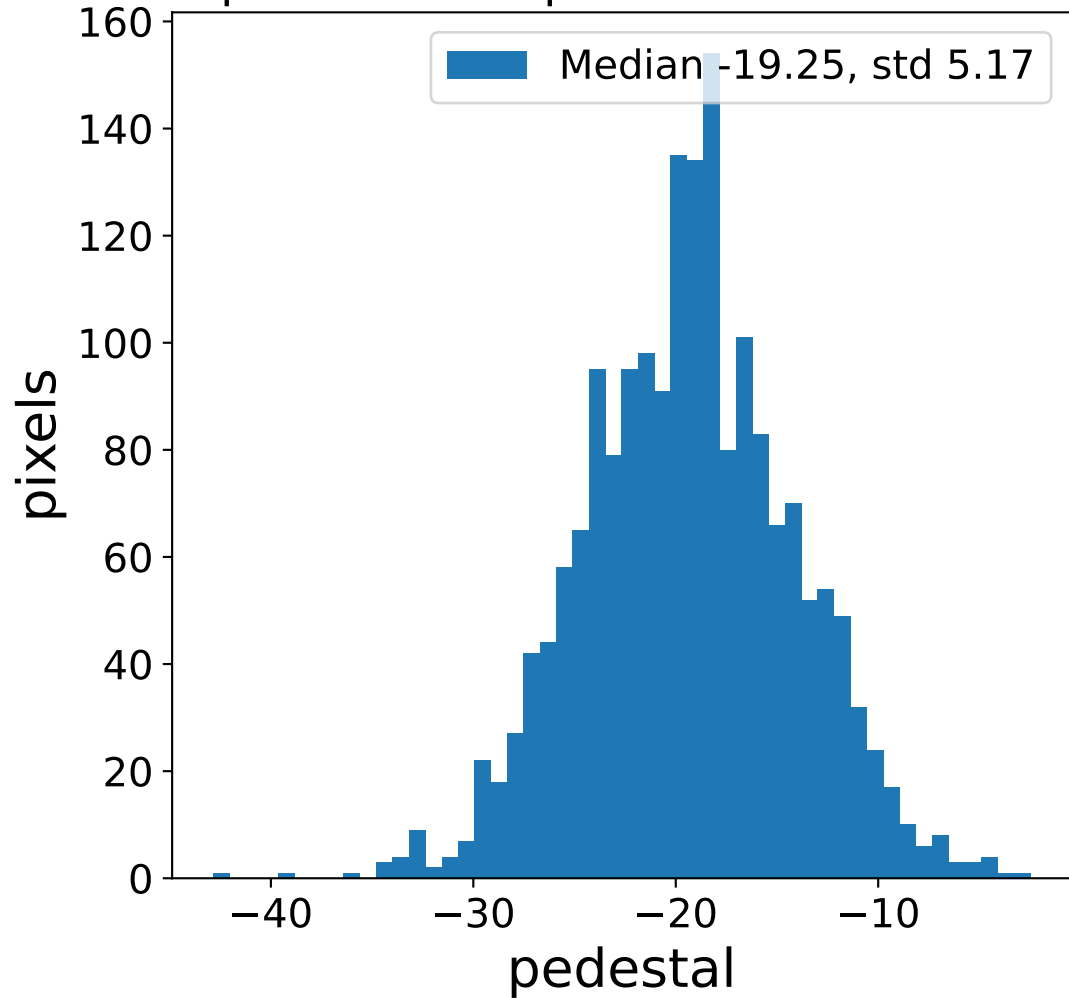

Run 13741

Run 13741

Run 13741 channel: HG

FF sample of 10000 events

pedestal sample of 10000 events

flat-fielded gain [ADC/pe]

Run 13741 channel: LG

FF sample of 10000 events

pedestal sample of 10000 events

flat-fielded gain [ADC/pe]