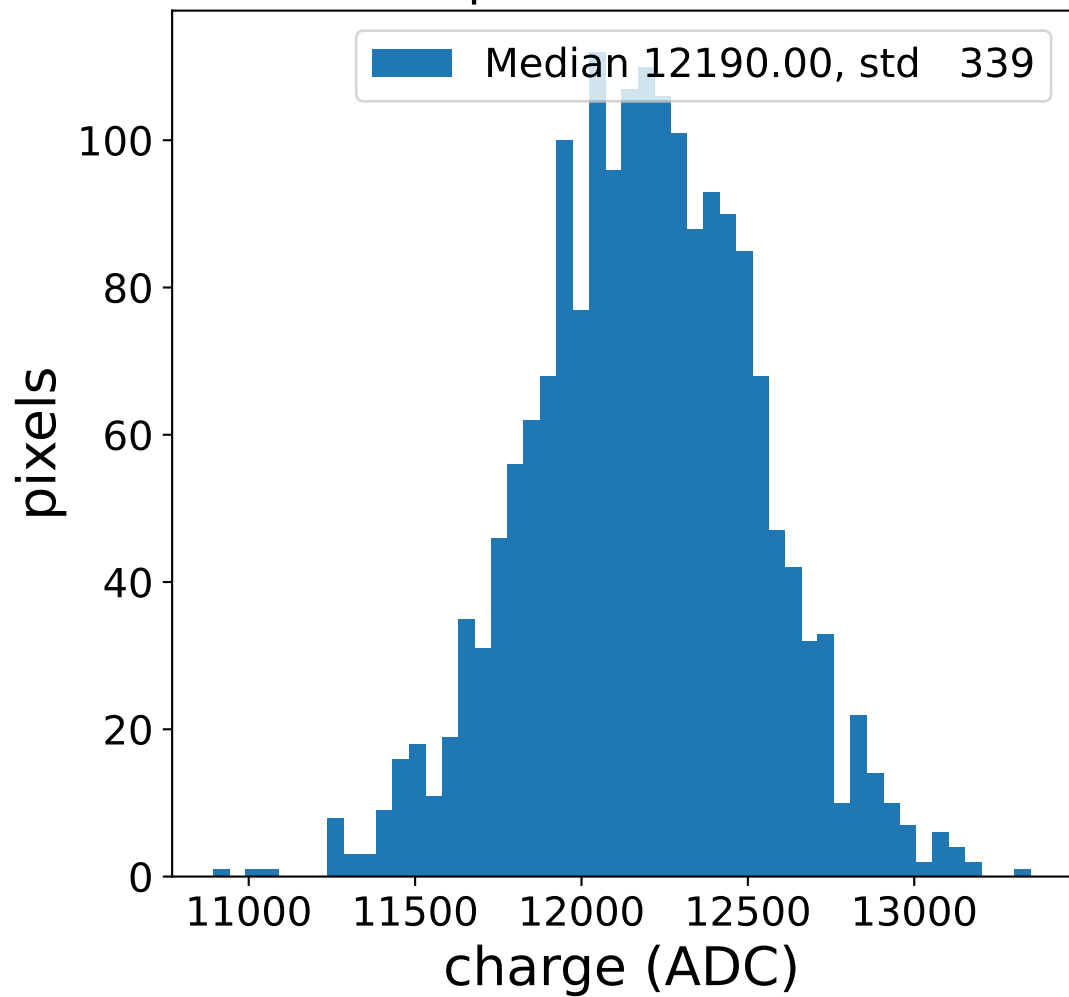

Run 13741

Run 13741

Run 13741 channel: HG

FF sample of 10000 events

pedestal sample of 10000 events

flat-fielded gain [ADC/pe]

Run 13741 channel: LG

FF sample of 10000 events

pedestal sample of 10000 events

flat-fielded gain [ADC/pe]