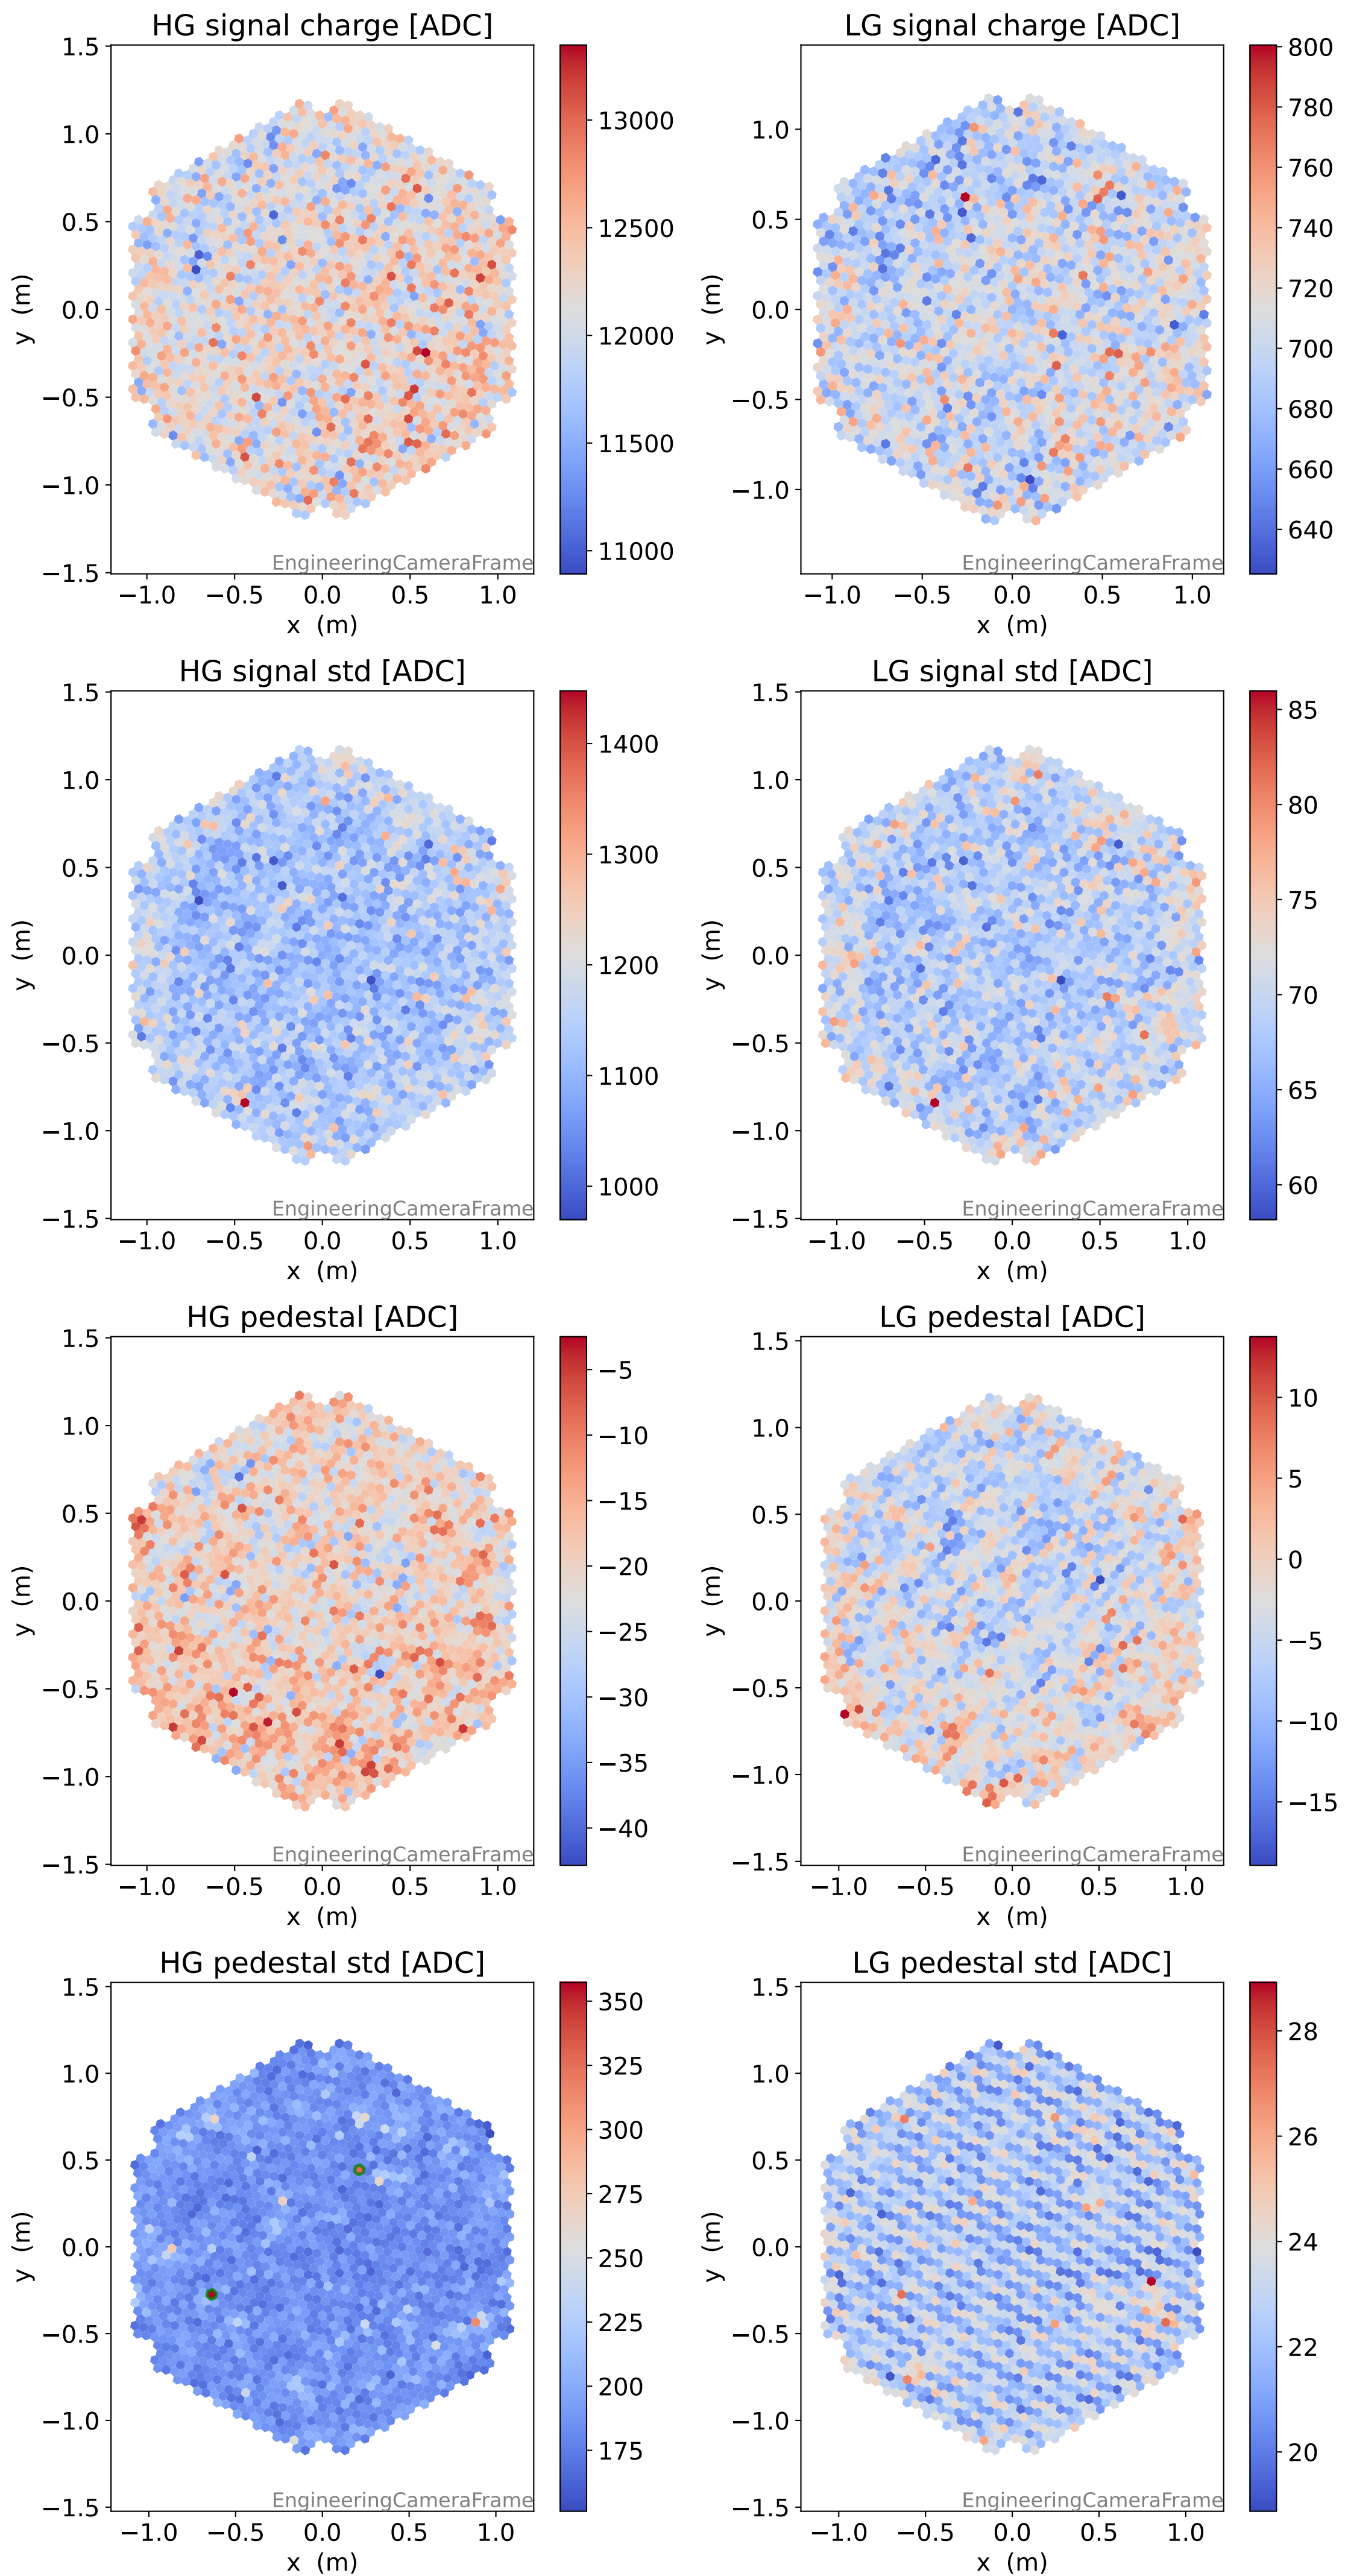

Run 13741

Run 13741

Run 13741 channel: HG

FF sample of 10000 events

pedestal sample of 10000 events

flat-fielded gain [ADC/pe]

Run 13741 channel: LG

FF sample of 10000 events

pedestal sample of 10000 events

flat-fielded gain [ADC/pe]