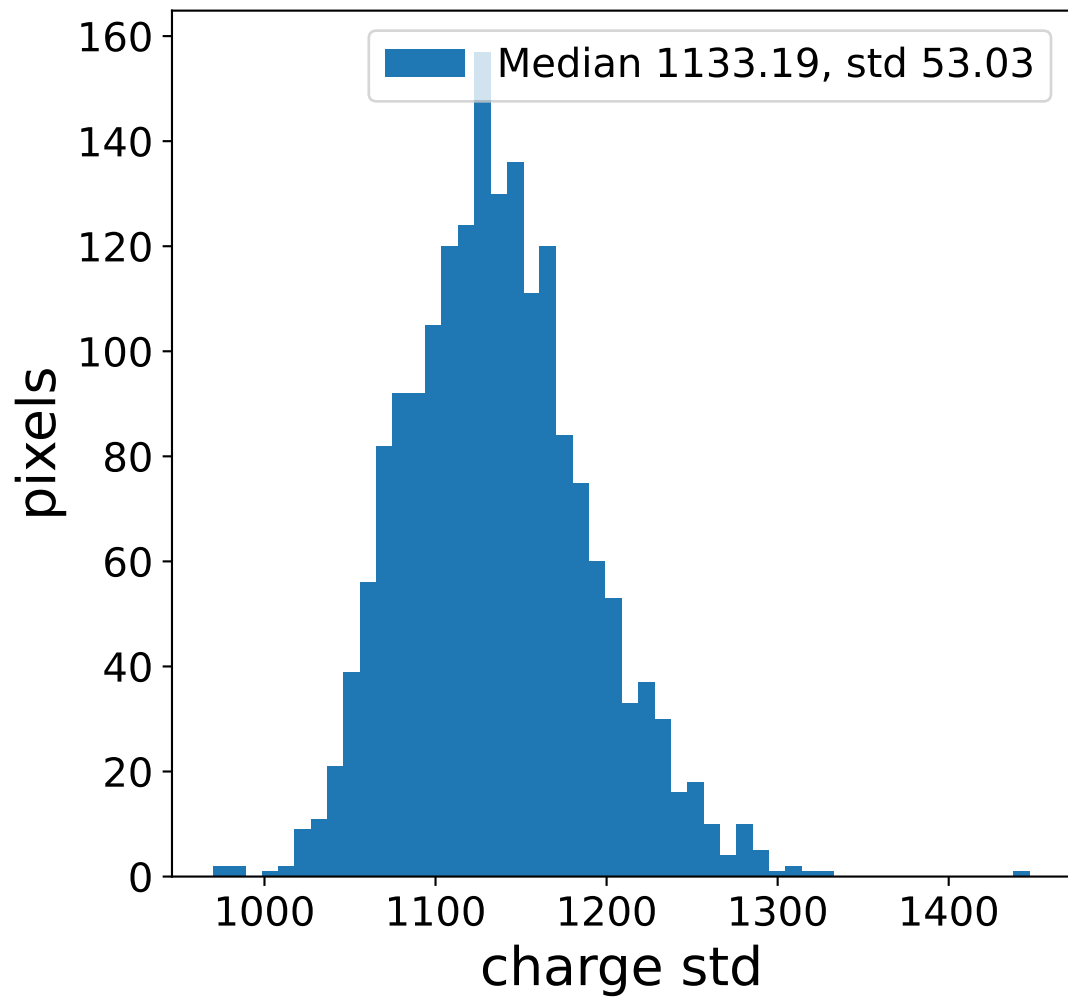

Run 13741

Run 13741

Run 13741 channel: HG

FF sample of 10000 events

pedestal sample of 10000 events

flat-fielded gain [ADC/pe]

Run 13741 channel: LG

FF sample of 10000 events

pedestal sample of 10000 events

flat-fielded gain [ADC/pe]