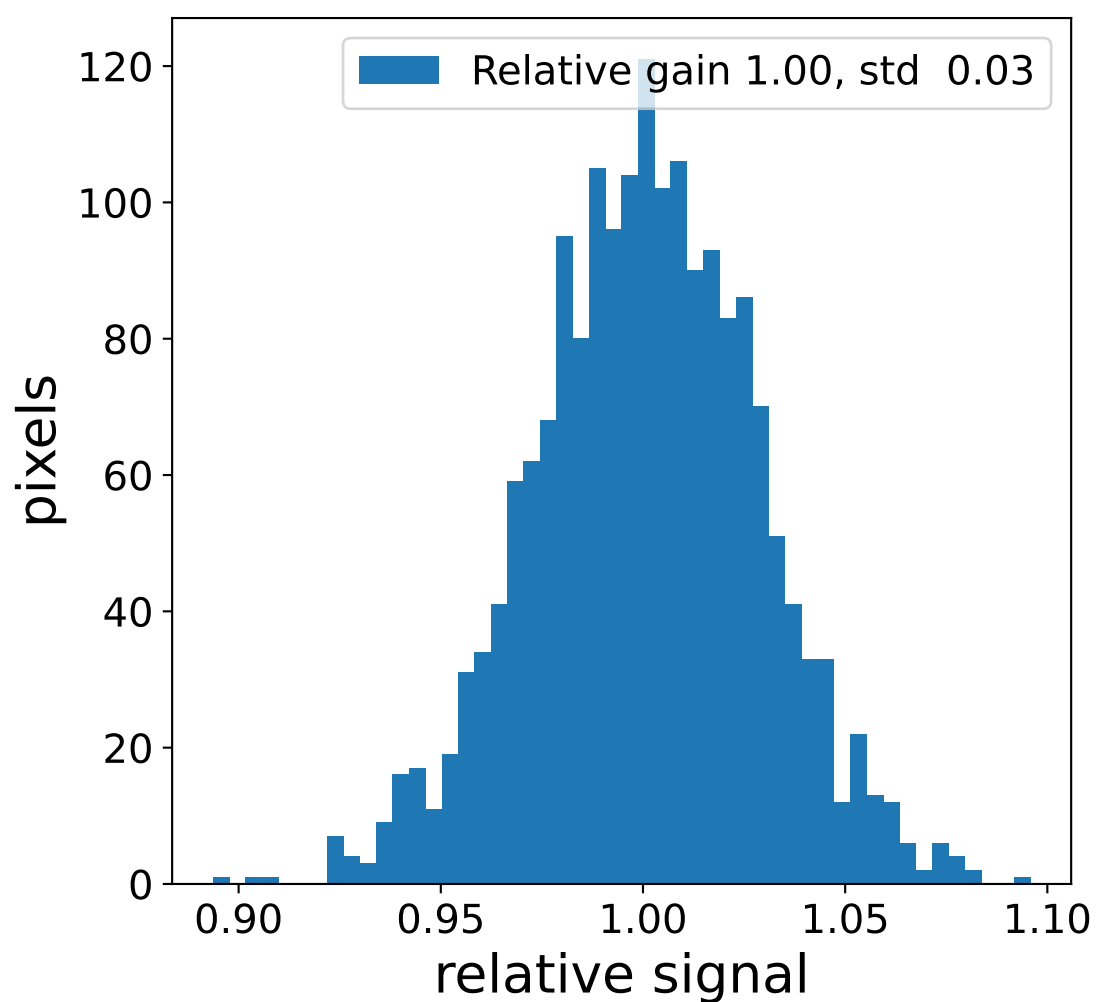

Run 13741

Run 13741

Run 13741 channel: HG

FF sample of 10000 events

pedestal sample of 10000 events

flat-fielded gain [ADC/pe]

Run 13741 channel: LG

FF sample of 10000 events

pedestal sample of 10000 events

flat-fielded gain [ADC/pe]