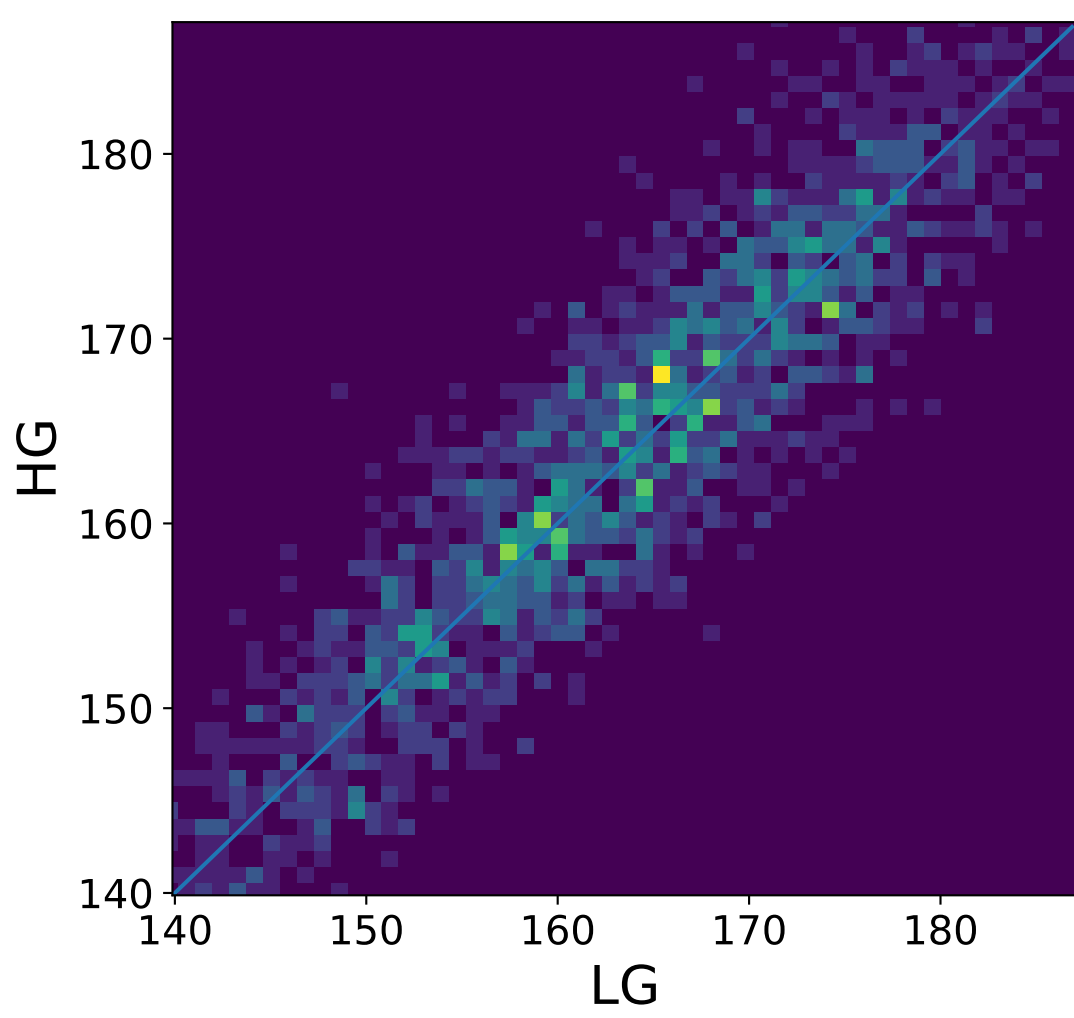

Run 13741

Run 13741

Run 13741 channel: HG

FF sample of 10000 events

pedestal sample of 10000 events

flat-fielded gain [ADC/pe]

Run 13741 channel: LG

FF sample of 10000 events

pedestal sample of 10000 events

flat-fielded gain [ADC/pe]