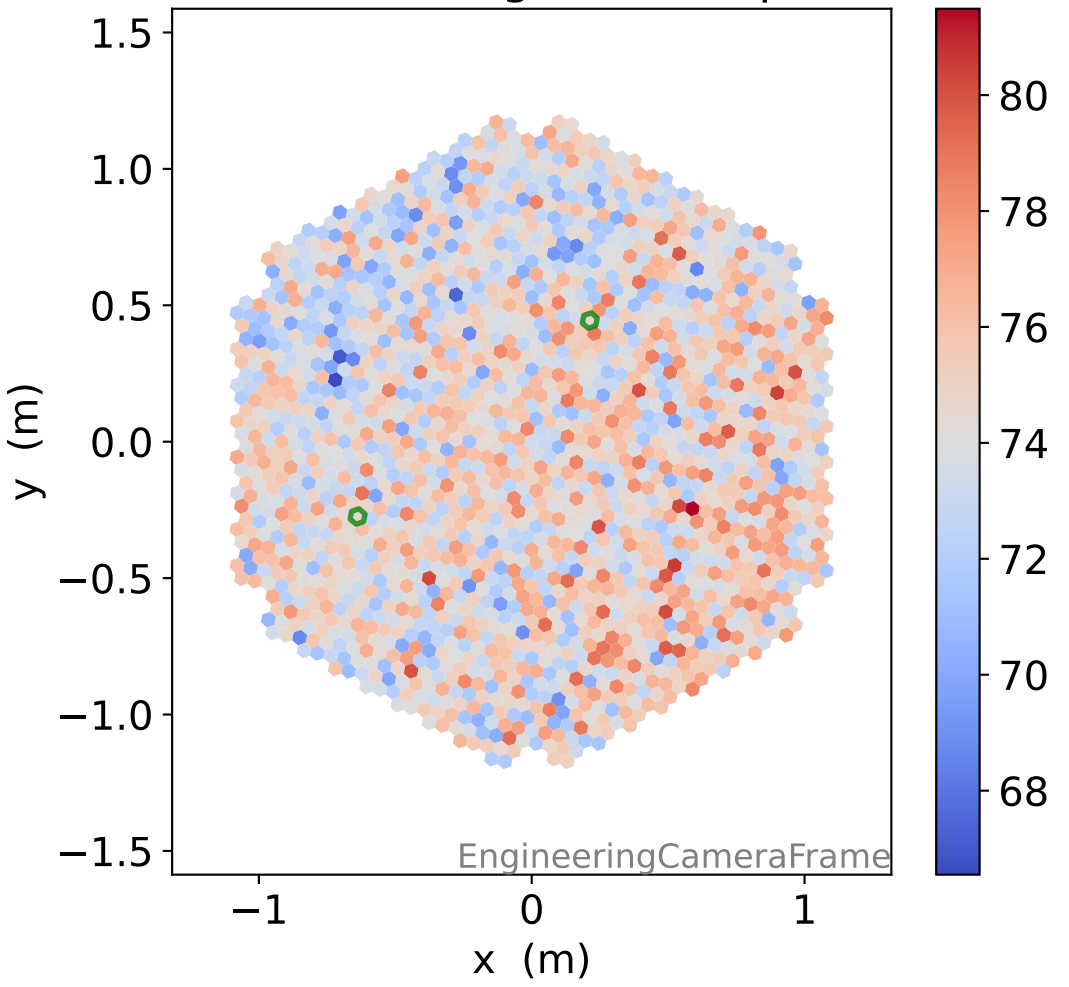

Run 13741

Run 13741

Run 13741 channel: HG

FF sample of 10000 events

pedestal sample of 10000 events

flat-fielded gain [ADC/pe]

Run 13741 channel: LG

FF sample of 10000 events

pedestal sample of 10000 events

flat-fielded gain [ADC/pe]