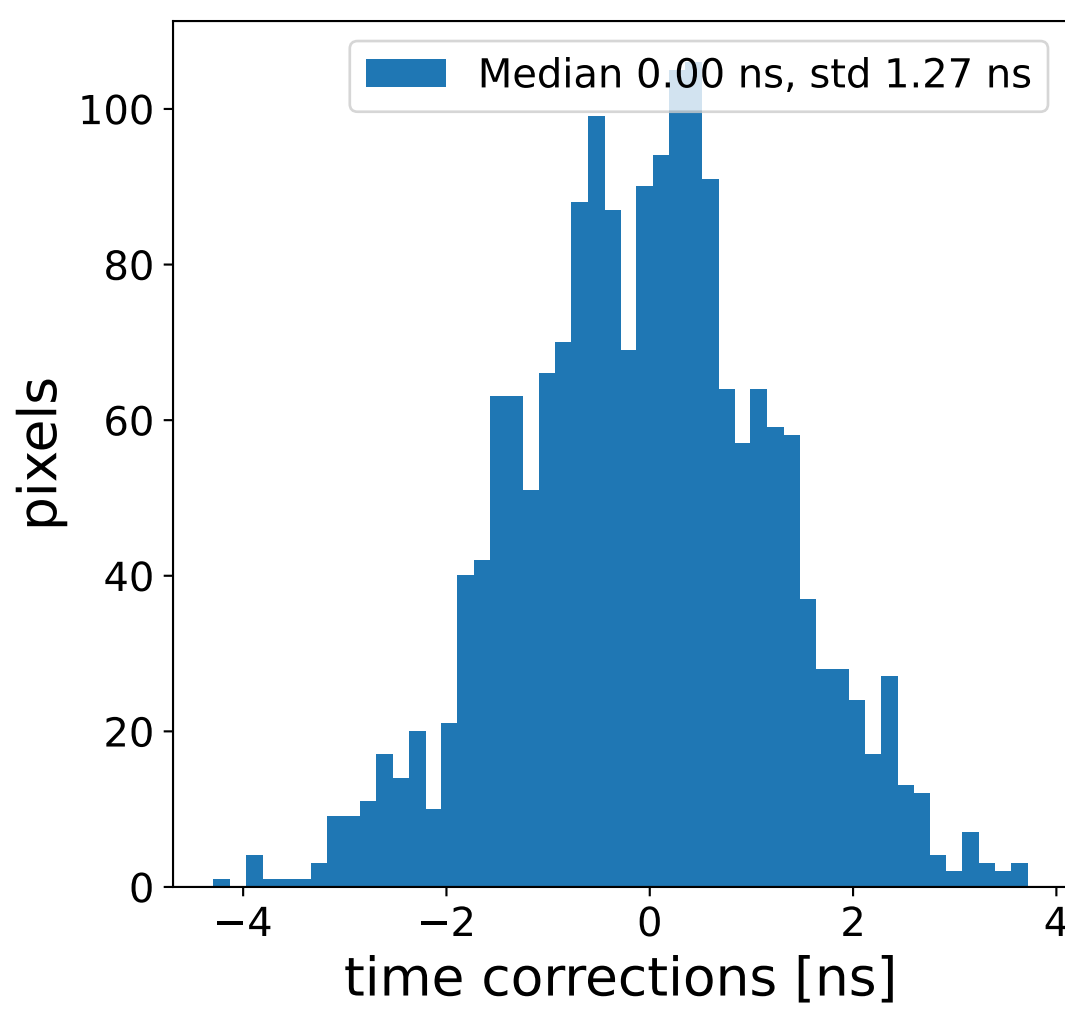

Run 13741

Run 13741

Run 13741 channel: HG

FF sample of 10000 events

pedestal sample of 10000 events

flat-fielded gain [ADC/pe]

Run 13741 channel: LG

FF sample of 10000 events

pedestal sample of 10000 events

flat-fielded gain [ADC/pe]