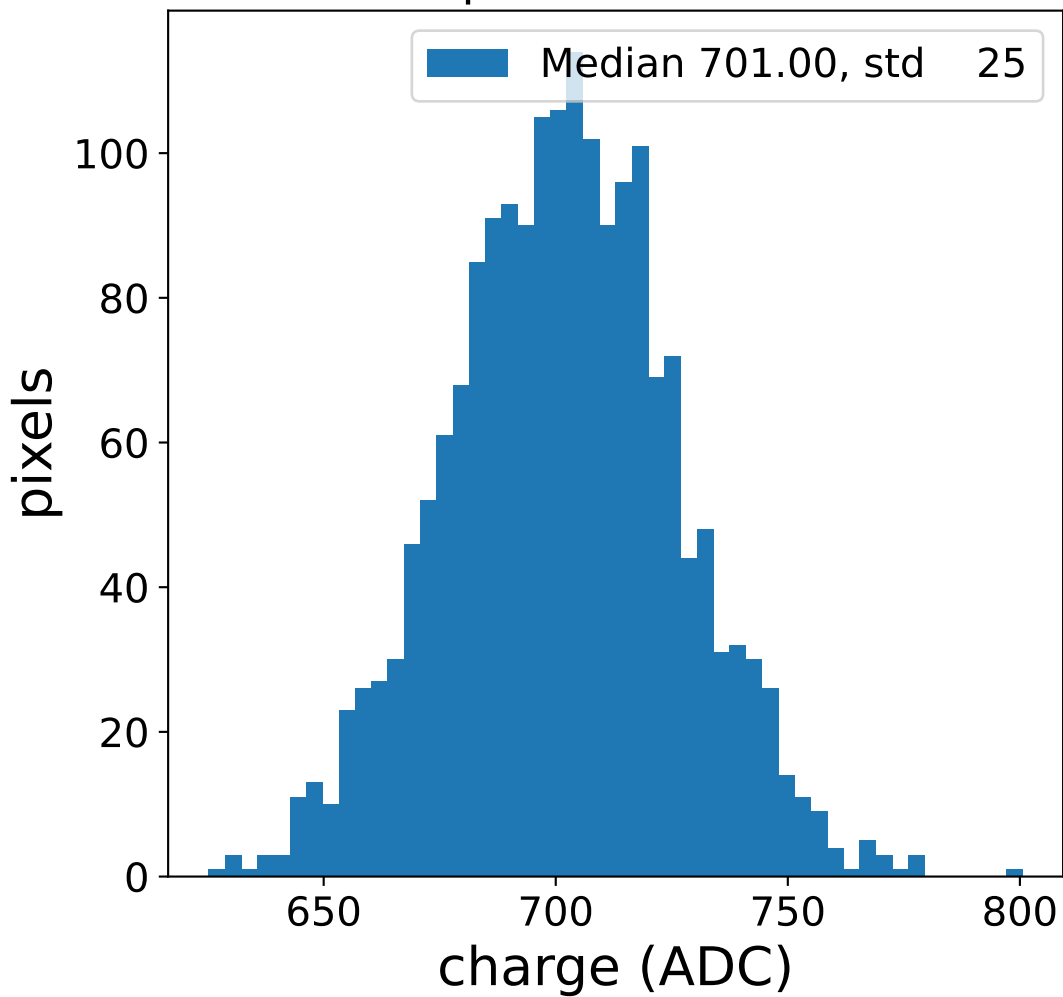

Run 13741

Run 13741

Run 13741 channel: HG

FF sample of 10000 events

pedestal sample of 10000 events

flat-fielded gain [ADC/pe]

Run 13741 channel: LG

FF sample of 10000 events

pedestal sample of 10000 events

flat-fielded gain [ADC/pe]