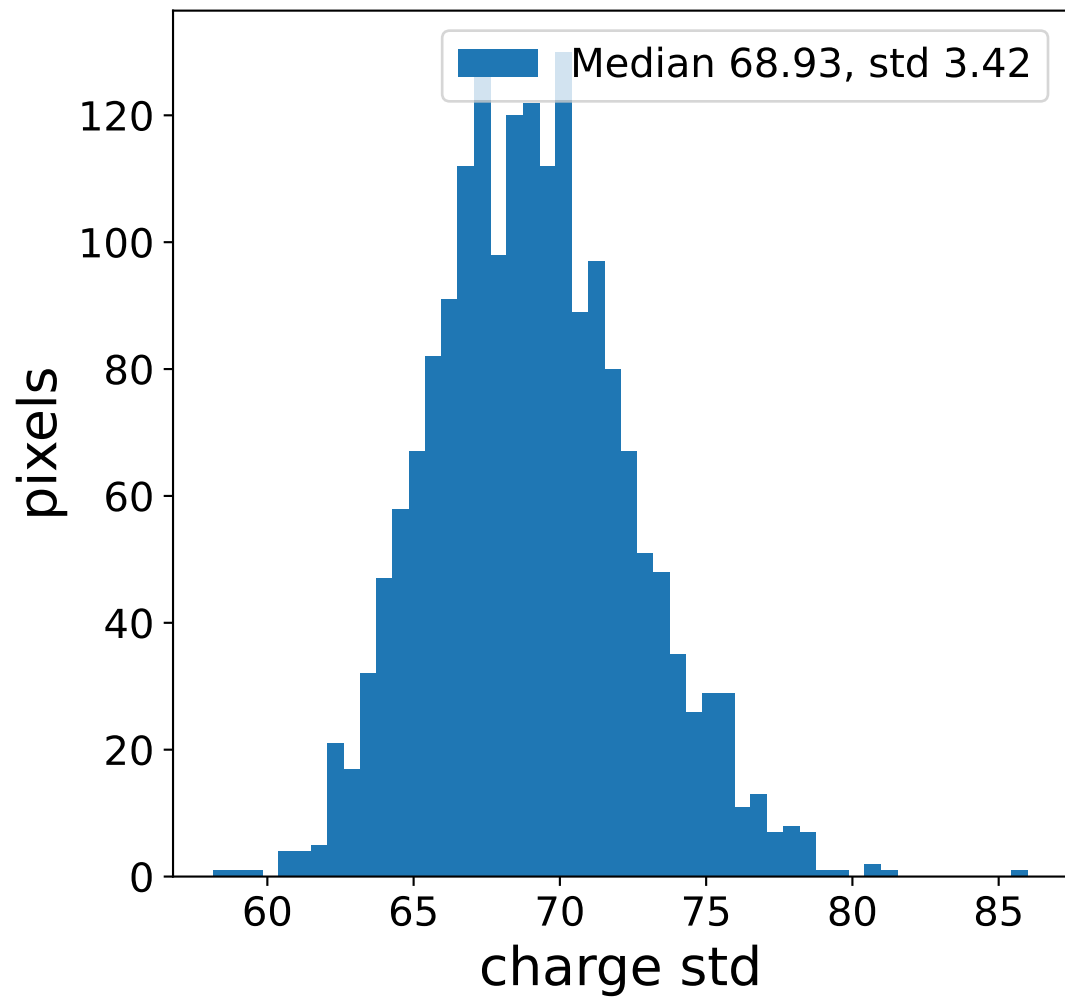

Run 13741

Run 13741

Run 13741 channel: HG

FF sample of 10000 events

pedestal sample of 10000 events

flat-fielded gain [ADC/pe]

Run 13741 channel: LG

FF sample of 10000 events

pedestal sample of 10000 events

flat-fielded gain [ADC/pe]