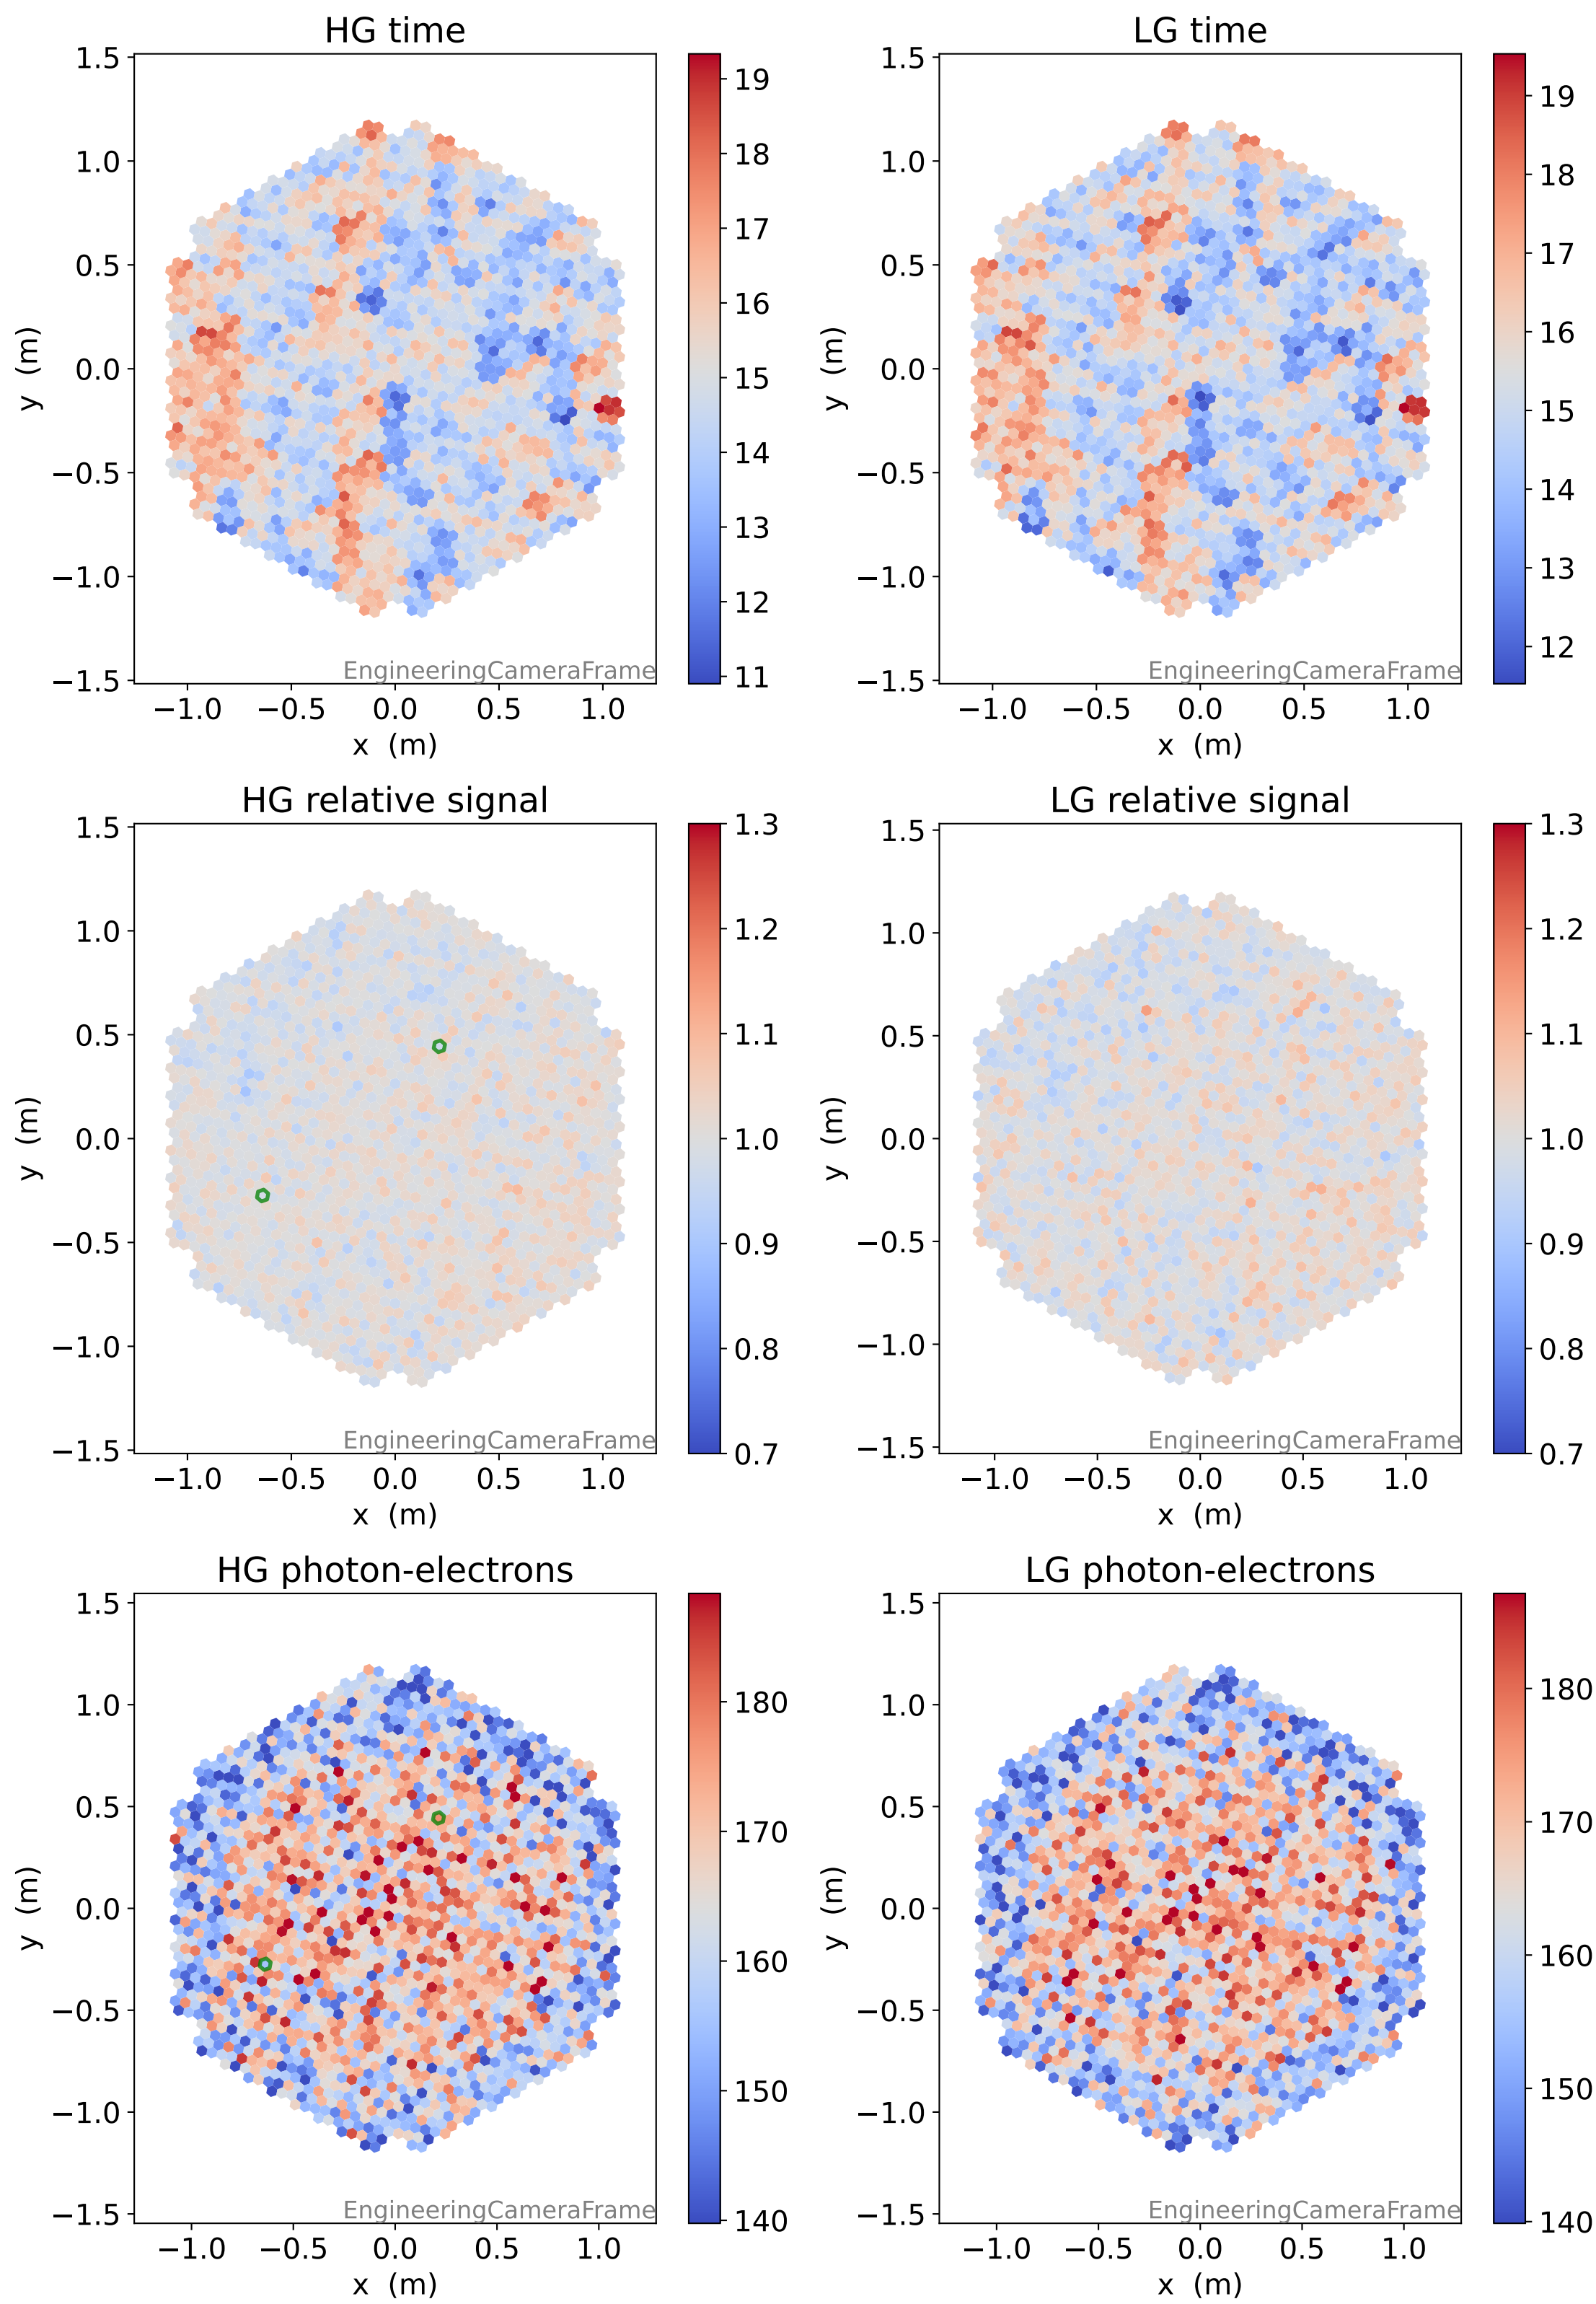

Run 13741

Run 13741

Run 13741 channel: HG

FF sample of 10000 events

pedestal sample of 10000 events

flat-fielded gain [ADC/pe]

Run 13741 channel: LG

FF sample of 10000 events

pedestal sample of 10000 events

flat-fielded gain [ADC/pe]