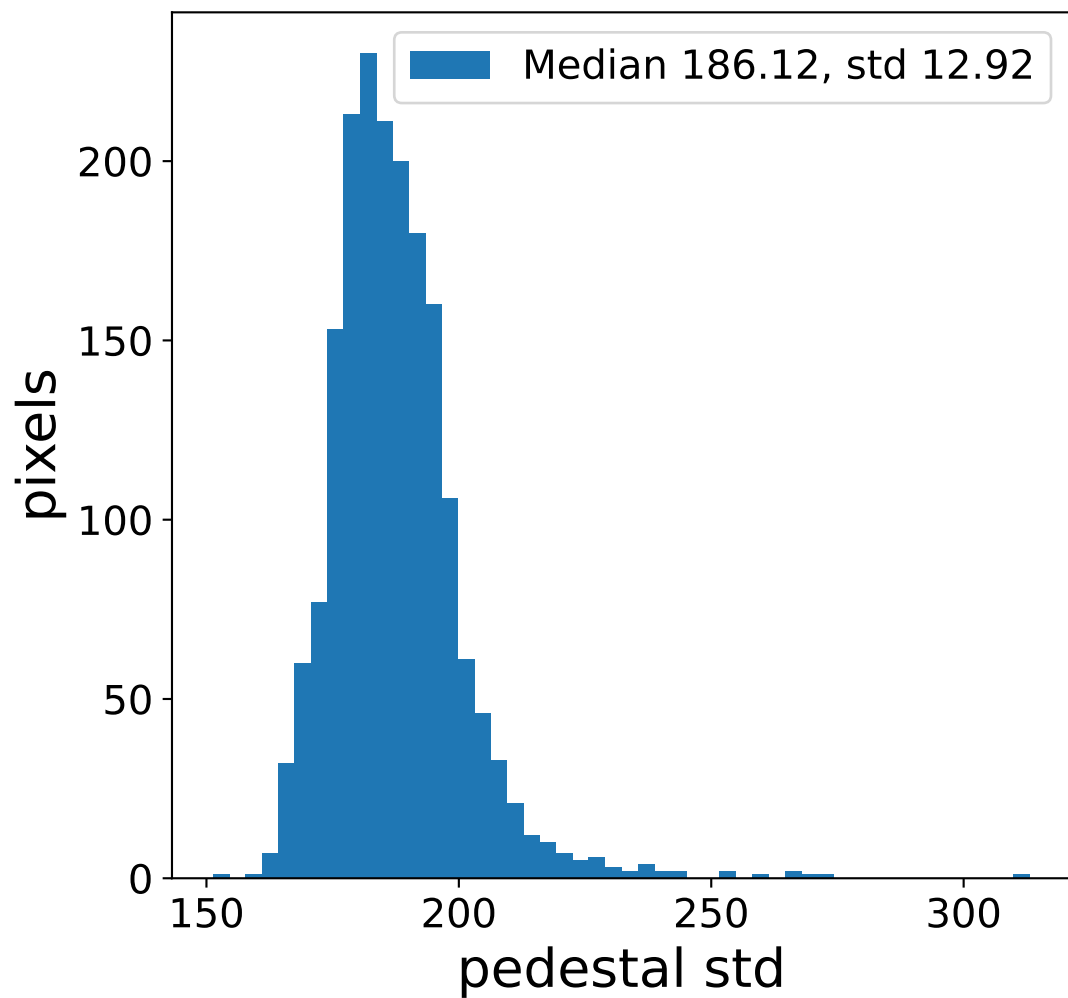

Run 13741

Run 13741

Run 13741 channel: HG

FF sample of 10000 events

pedestal sample of 10000 events

flat-fielded gain [ADC/pe]

Run 13741 channel: LG

FF sample of 10000 events

pedestal sample of 10000 events

flat-fielded gain [ADC/pe]