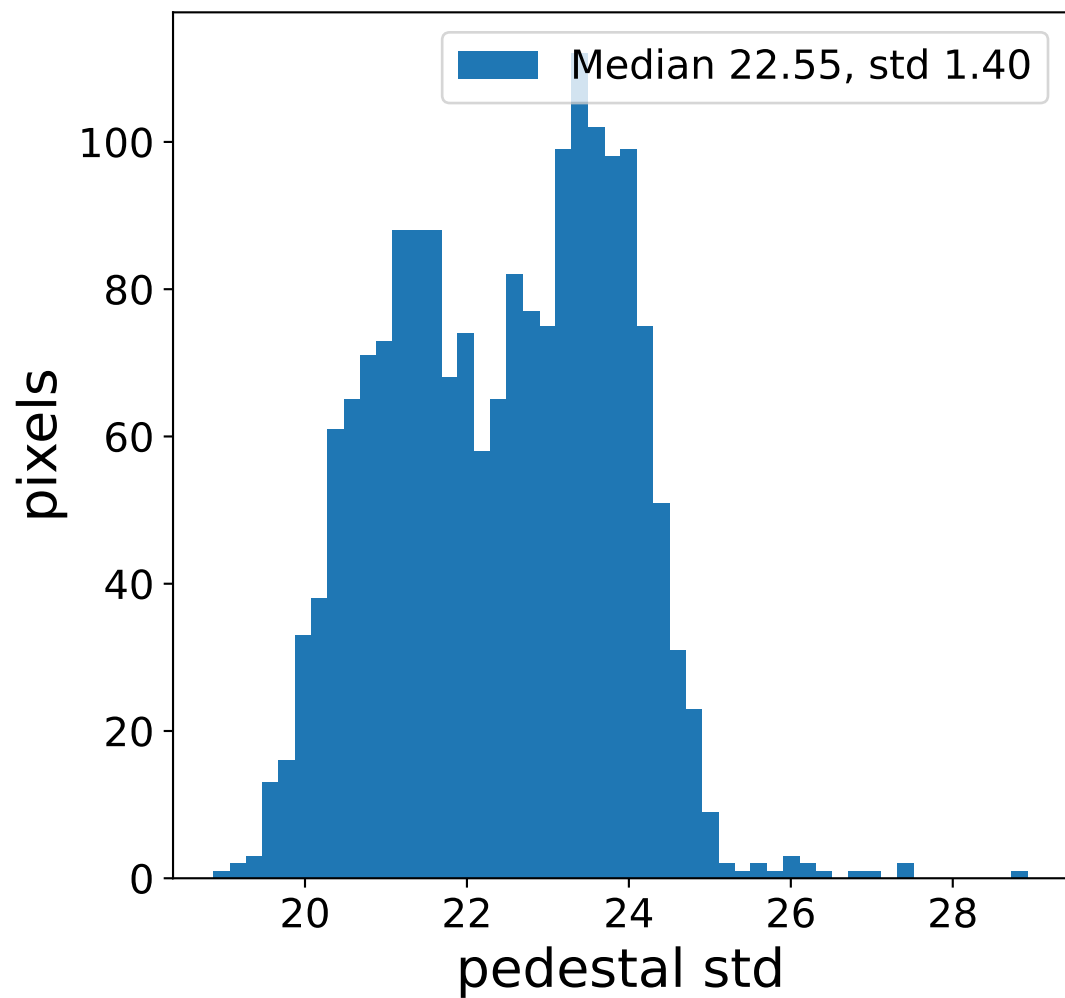

Run 13741

Run 13741

Run 13741 channel: HG

FF sample of 10000 events

pedestal sample of 10000 events

flat-fielded gain [ADC/pe]

Run 13741 channel: LG

FF sample of 10000 events

pedestal sample of 10000 events

flat-fielded gain [ADC/pe]