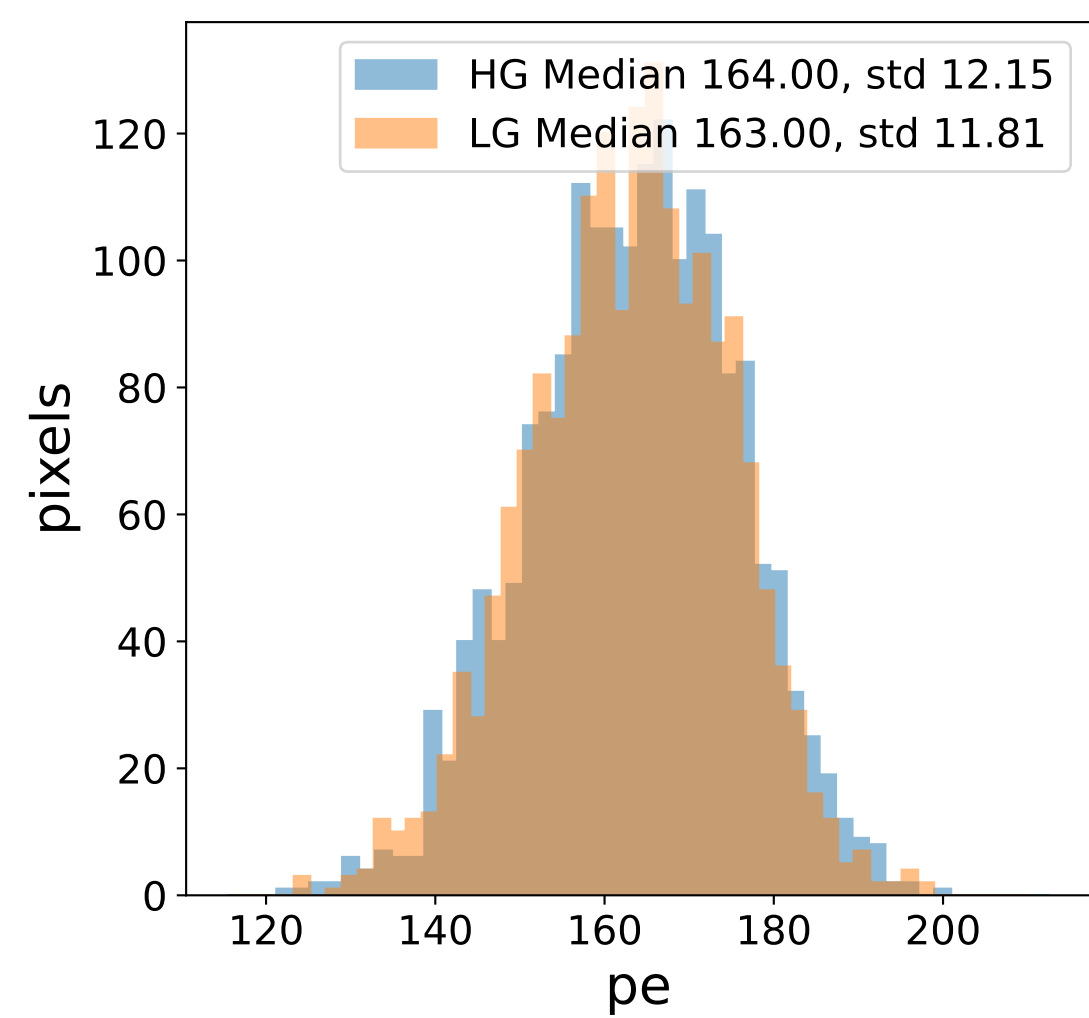

Run 13741

Run 13741

Run 13741 channel: HG

FF sample of 10000 events

pedestal sample of 10000 events

flat-fielded gain [ADC/pe]

Run 13741 channel: LG

FF sample of 10000 events

pedestal sample of 10000 events

flat-fielded gain [ADC/pe]