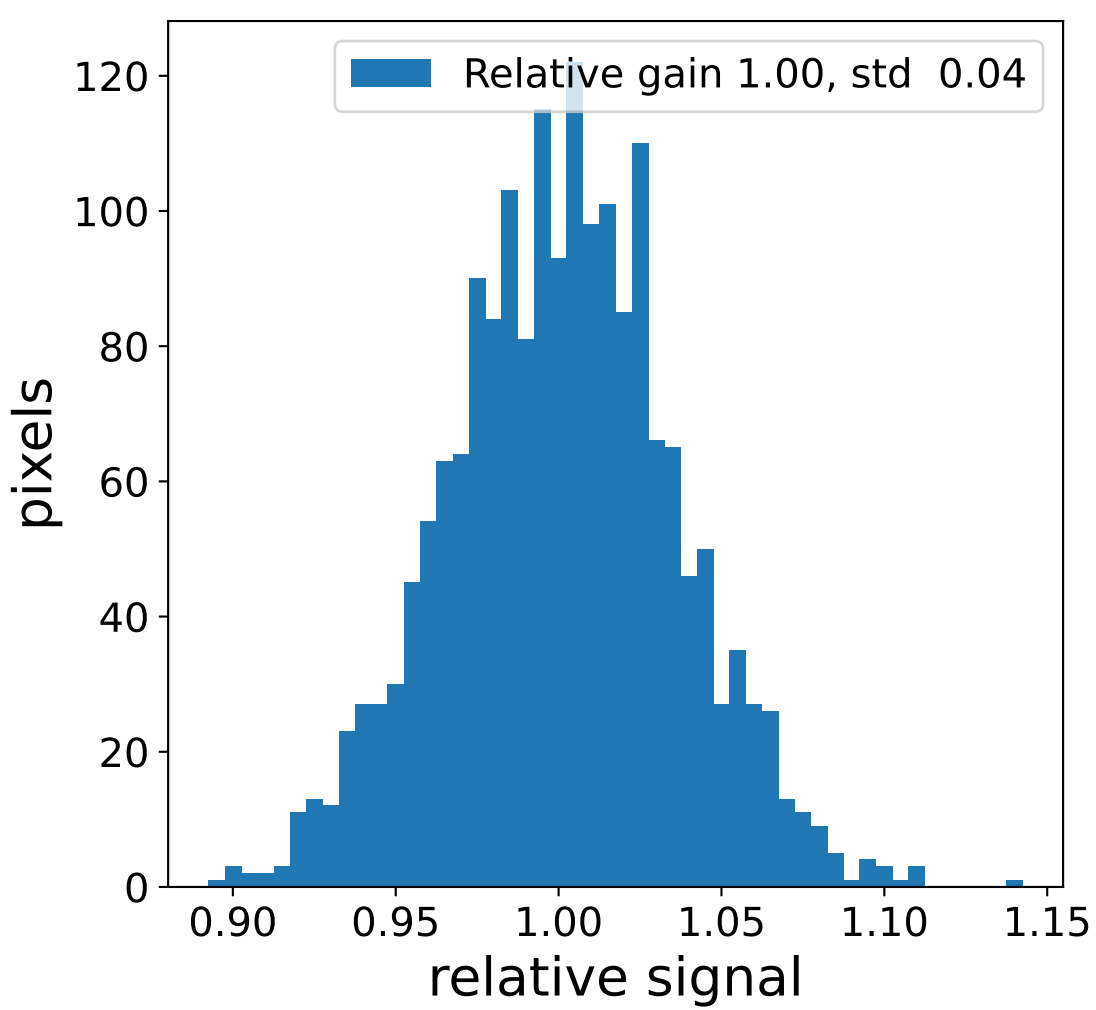

Run 13741

Run 13741

Run 13741 channel: HG

FF sample of 10000 events

pedestal sample of 10000 events

flat-fielded gain [ADC/pe]

Run 13741 channel: LG

FF sample of 10000 events

pedestal sample of 10000 events

flat-fielded gain [ADC/pe]