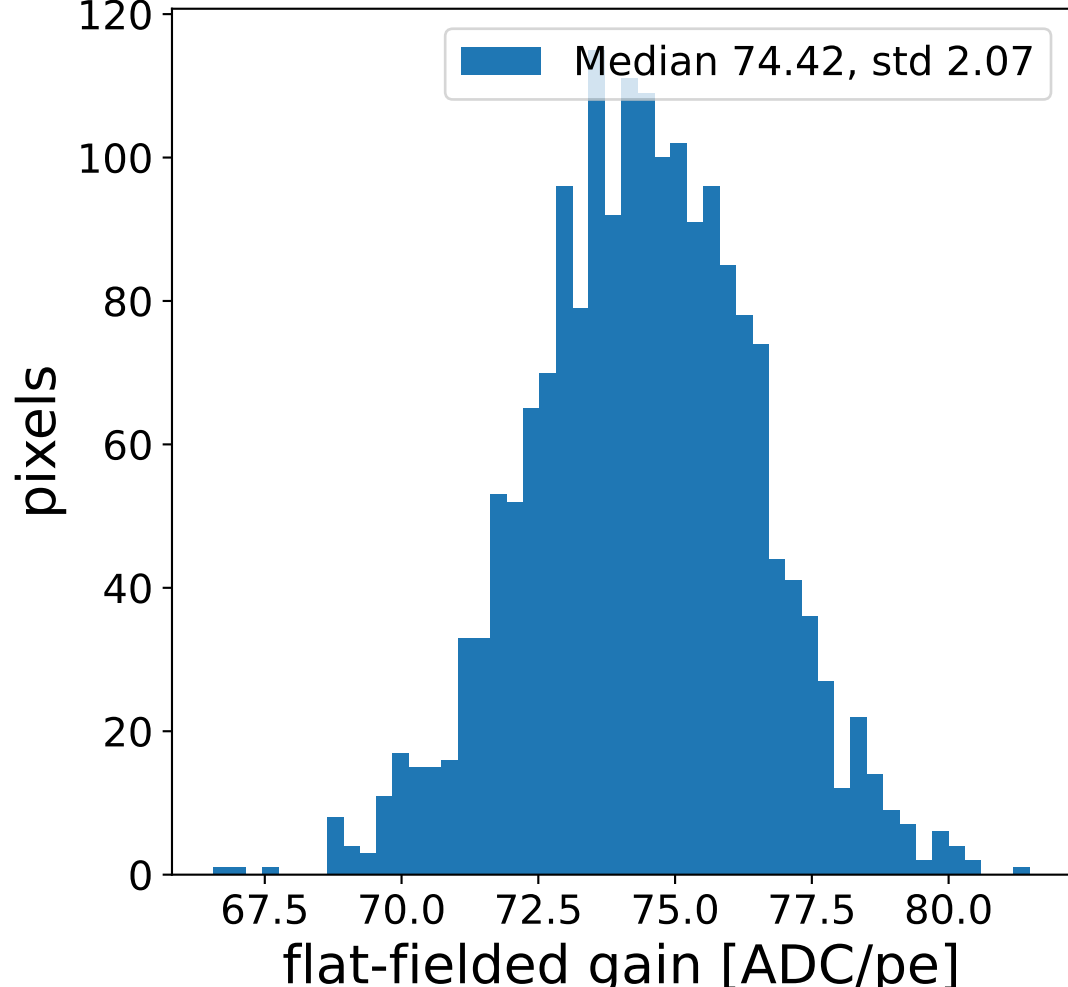

Run 13741

Run 13741

Run 13741 channel: HG

FF sample of 10000 events

pedestal sample of 10000 events

flat-fielded gain [ADC/pe]

Run 13741 channel: LG

FF sample of 10000 events

pedestal sample of 10000 events

flat-fielded gain [ADC/pe]