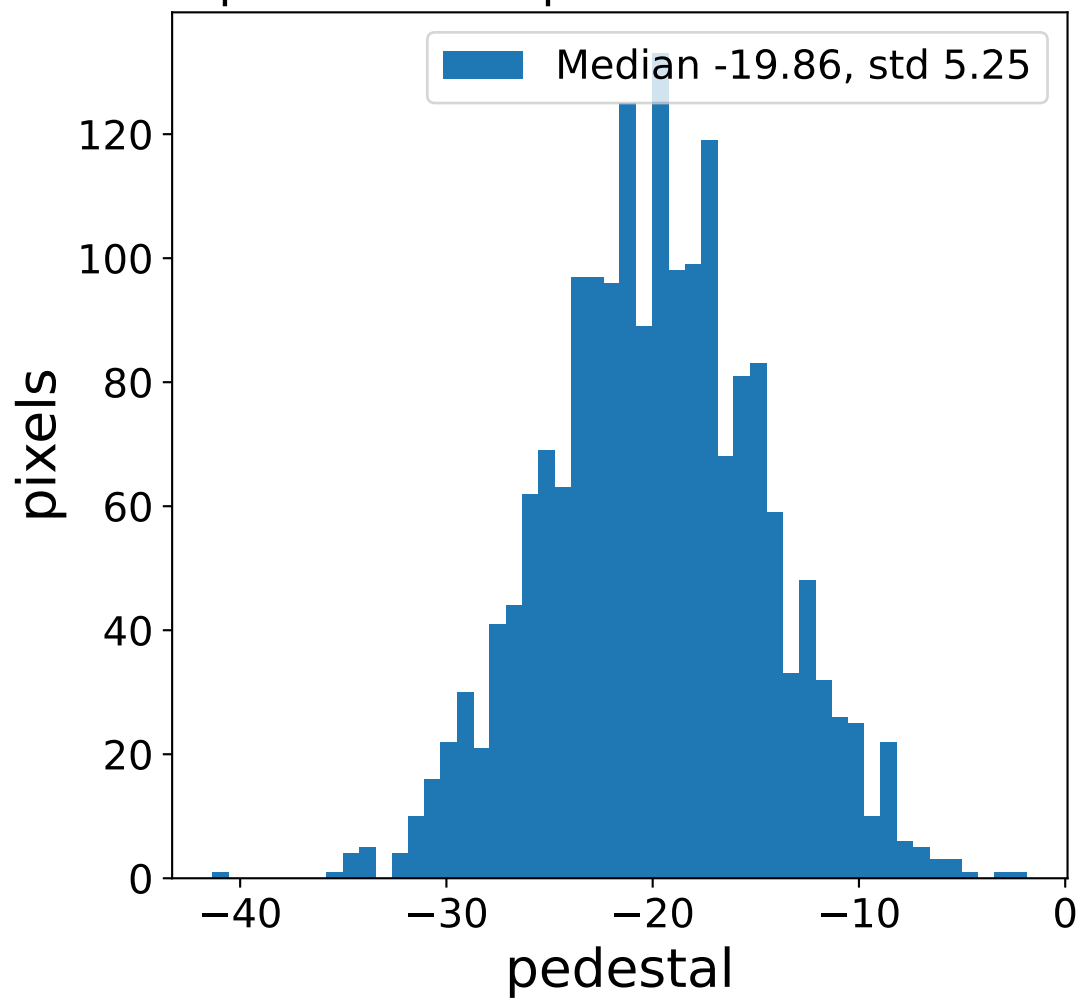

Run 13741

Run 13741

Run 13741 channel: HG

FF sample of 10000 events

pedestal sample of 10000 events

flat-fielded gain [ADC/pe]

Run 13741 channel: LG

FF sample of 10000 events

pedestal sample of 10000 events

flat-fielded gain [ADC/pe]