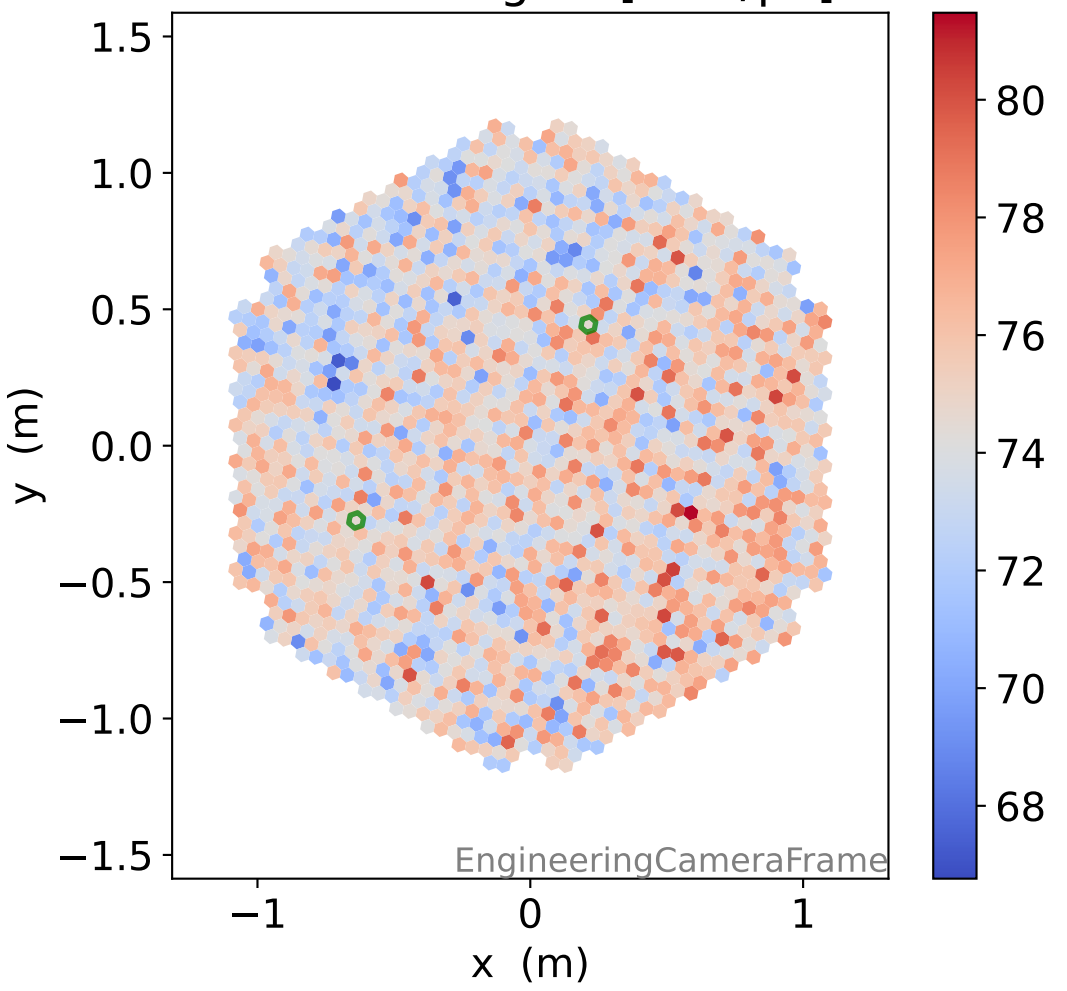

Run 13741

Run 13741

Run 13741 channel: HG

FF sample of 10000 events

pedestal sample of 10000 events

flat-fielded gain [ADC/pe]

Run 13741 channel: LG

FF sample of 10000 events

pedestal sample of 10000 events

flat-fielded gain [ADC/pe]