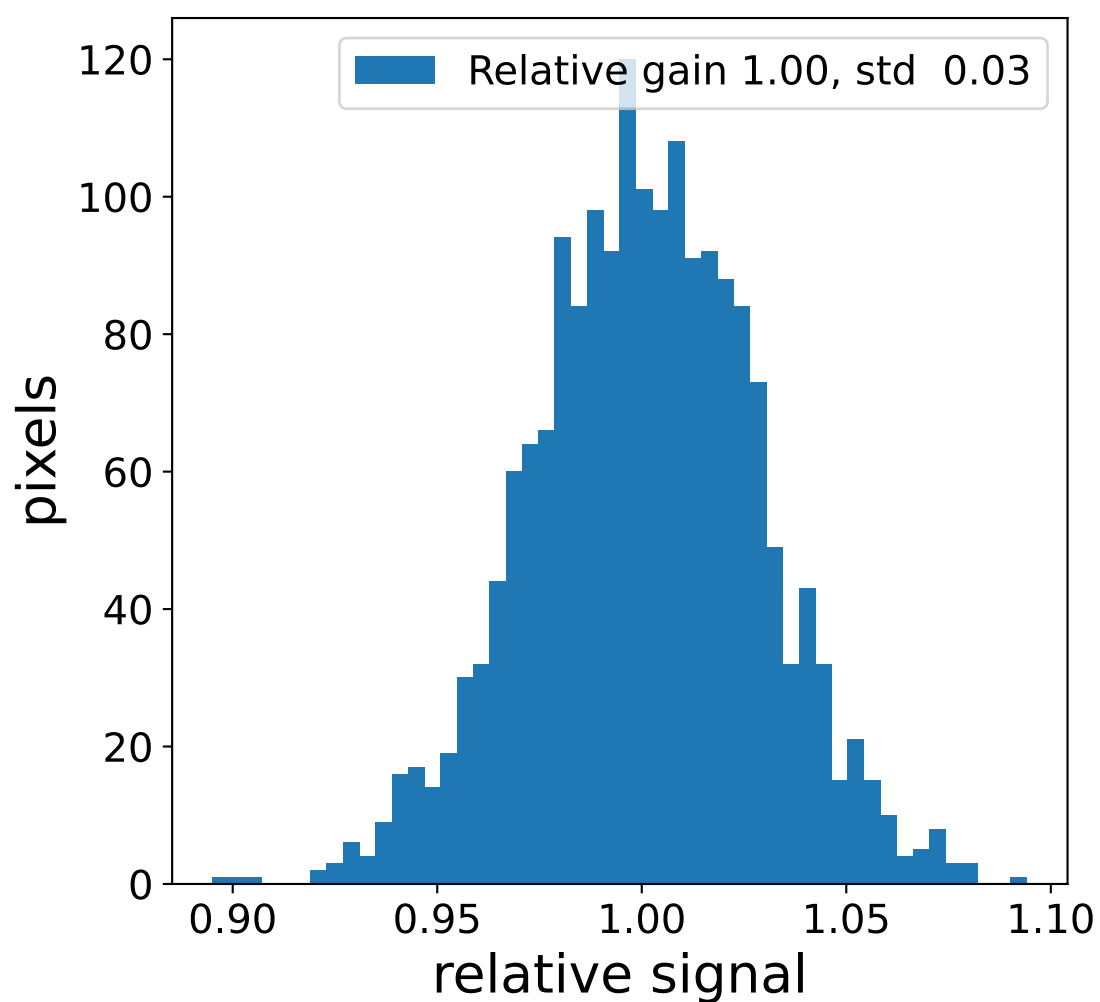

Run 13741

Run 13741

Run 13741 channel: HG

FF sample of 10000 events

pedestal sample of 10000 events

flat-fielded gain [ADC/pe]

Run 13741 channel: LG

FF sample of 10000 events

pedestal sample of 10000 events

flat-fielded gain [ADC/pe]