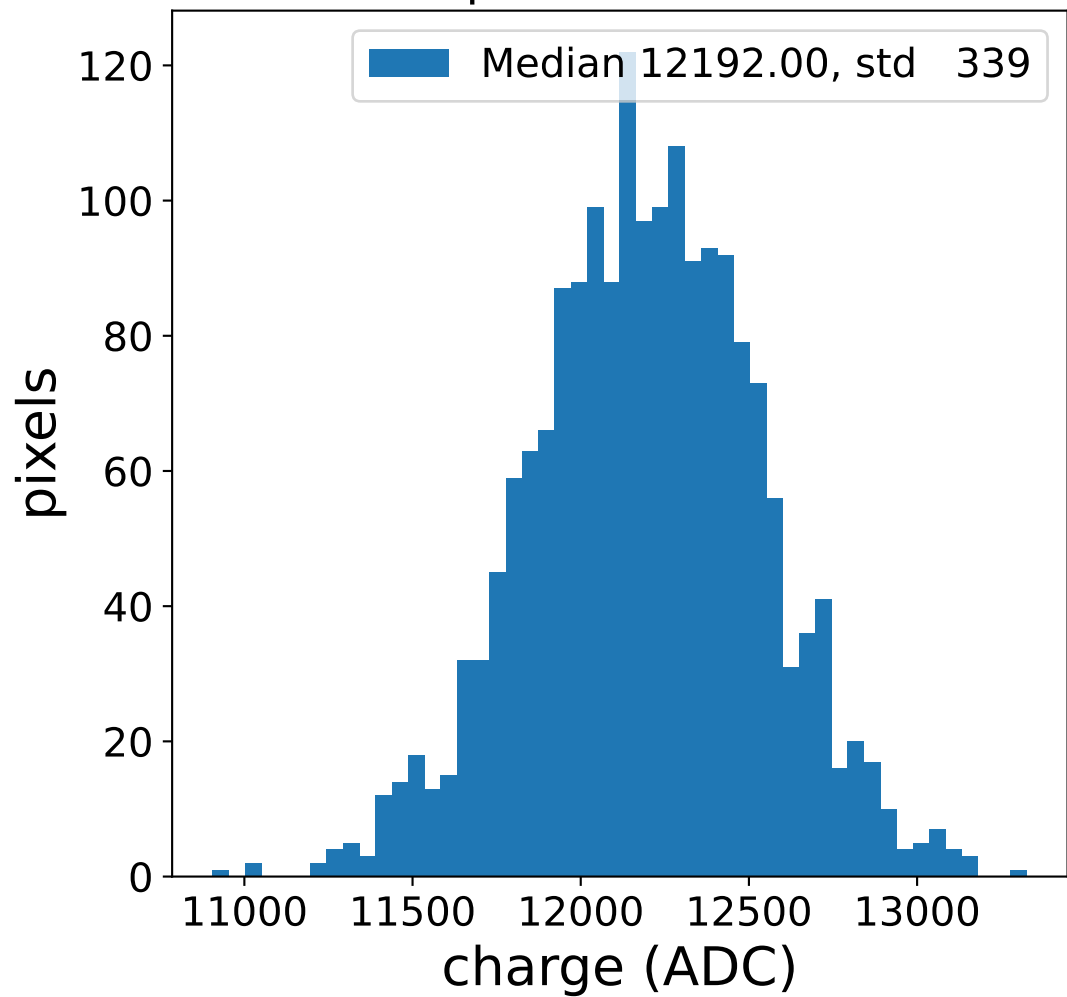

Run 13741

Run 13741

Run 13741 channel: HG

FF sample of 10000 events

pedestal sample of 10000 events

flat-fielded gain [ADC/pe]

Run 13741 channel: LG

FF sample of 10000 events

pedestal sample of 10000 events

flat-fielded gain [ADC/pe]