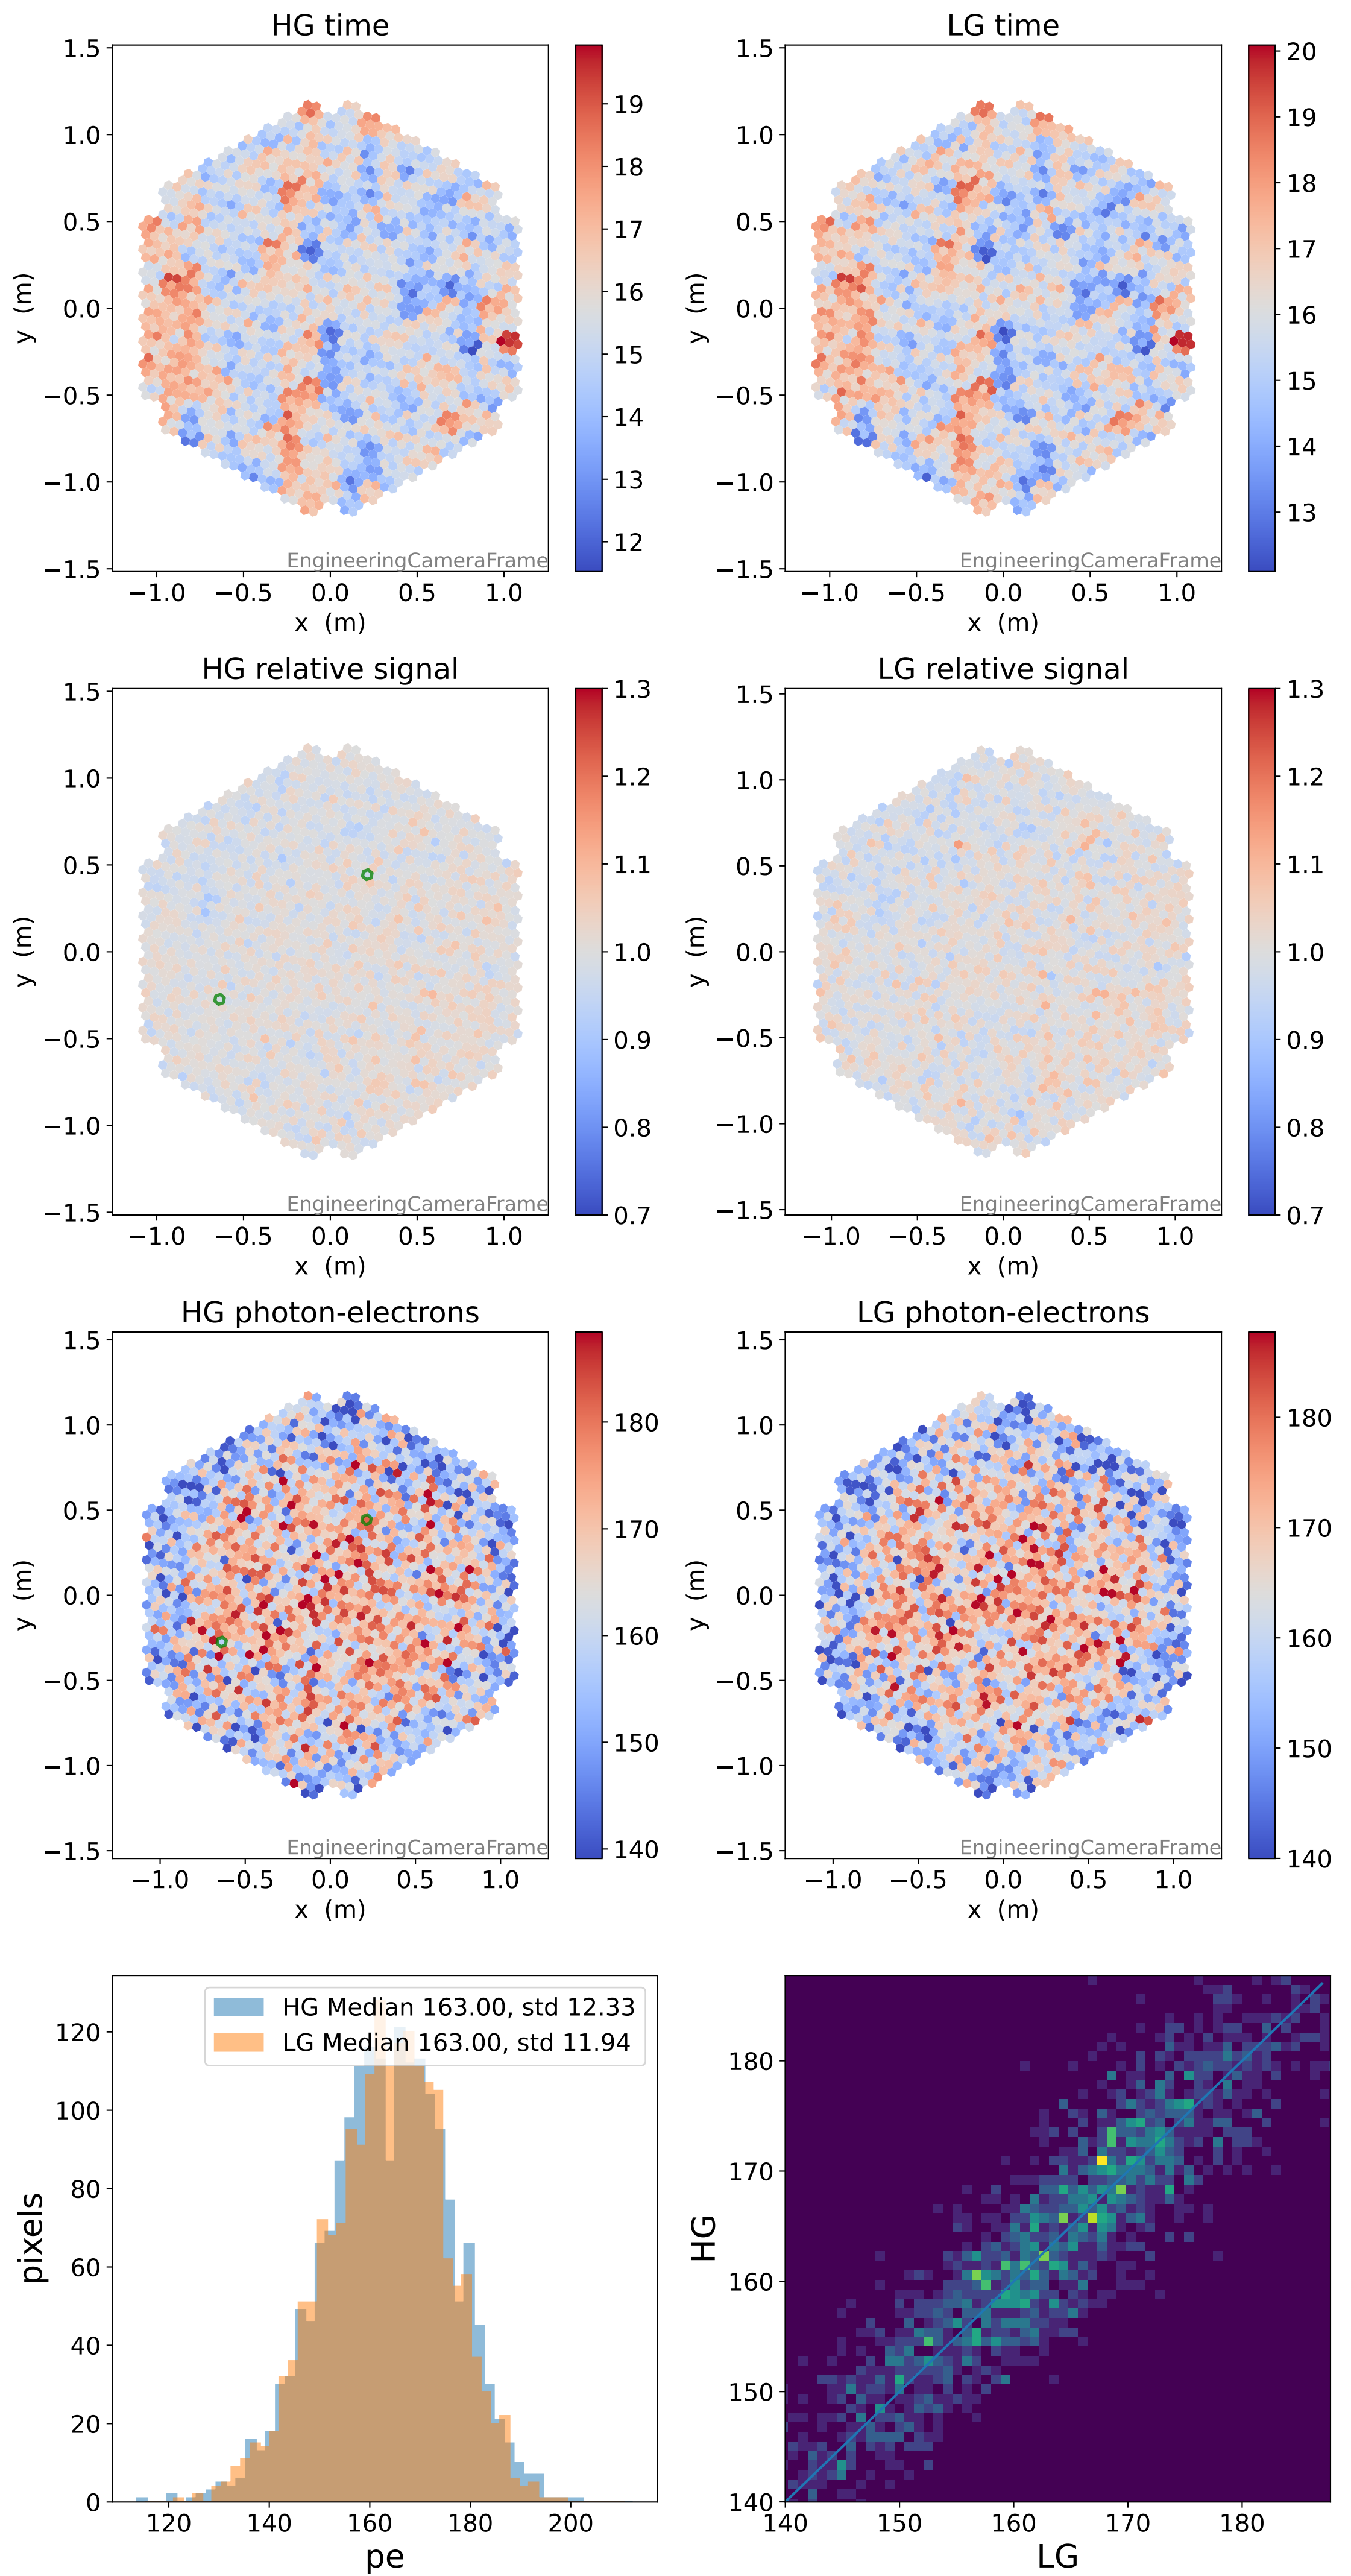

Run 13741

Run 13741

Run 13741 channel: HG

FF sample of 10000 events

pedestal sample of 10000 events

flat-fielded gain [ADC/pe]

Run 13741 channel: LG

FF sample of 10000 events

pedestal sample of 10000 events

flat-fielded gain [ADC/pe]