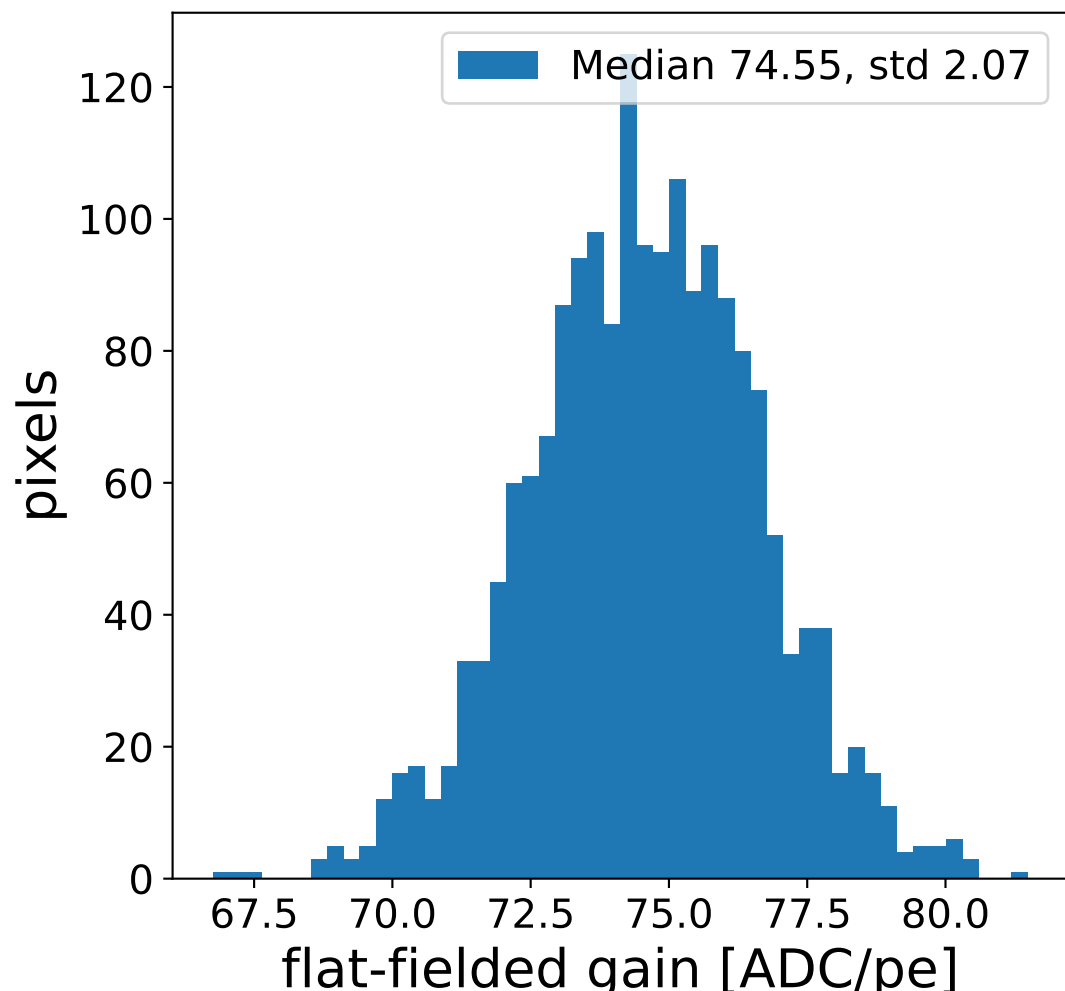

Run 13741

Run 13741

Run 13741 channel: HG

FF sample of 10000 events

pedestal sample of 10000 events

flat-fielded gain [ADC/pe]

Run 13741 channel: LG

FF sample of 10000 events

pedestal sample of 10000 events

flat-fielded gain [ADC/pe]