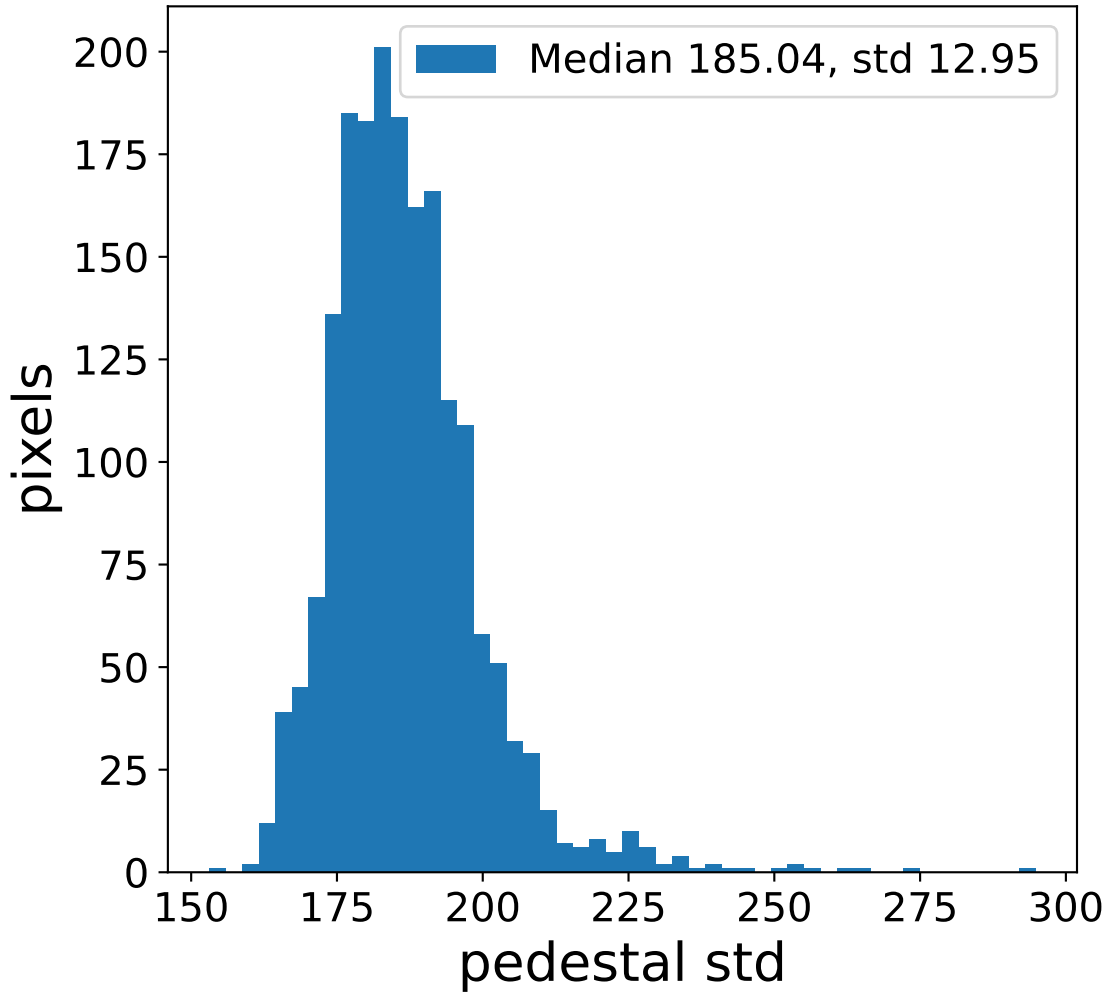

Run 13739

Run 13739

Run 13739 channel: HG

FF sample of 10000 events

pedestal sample of 10000 events

flat-fielded gain [ADC/pe]

Run 13739 channel: LG

FF sample of 10000 events

pedestal sample of 10000 events

flat-fielded gain [ADC/pe]