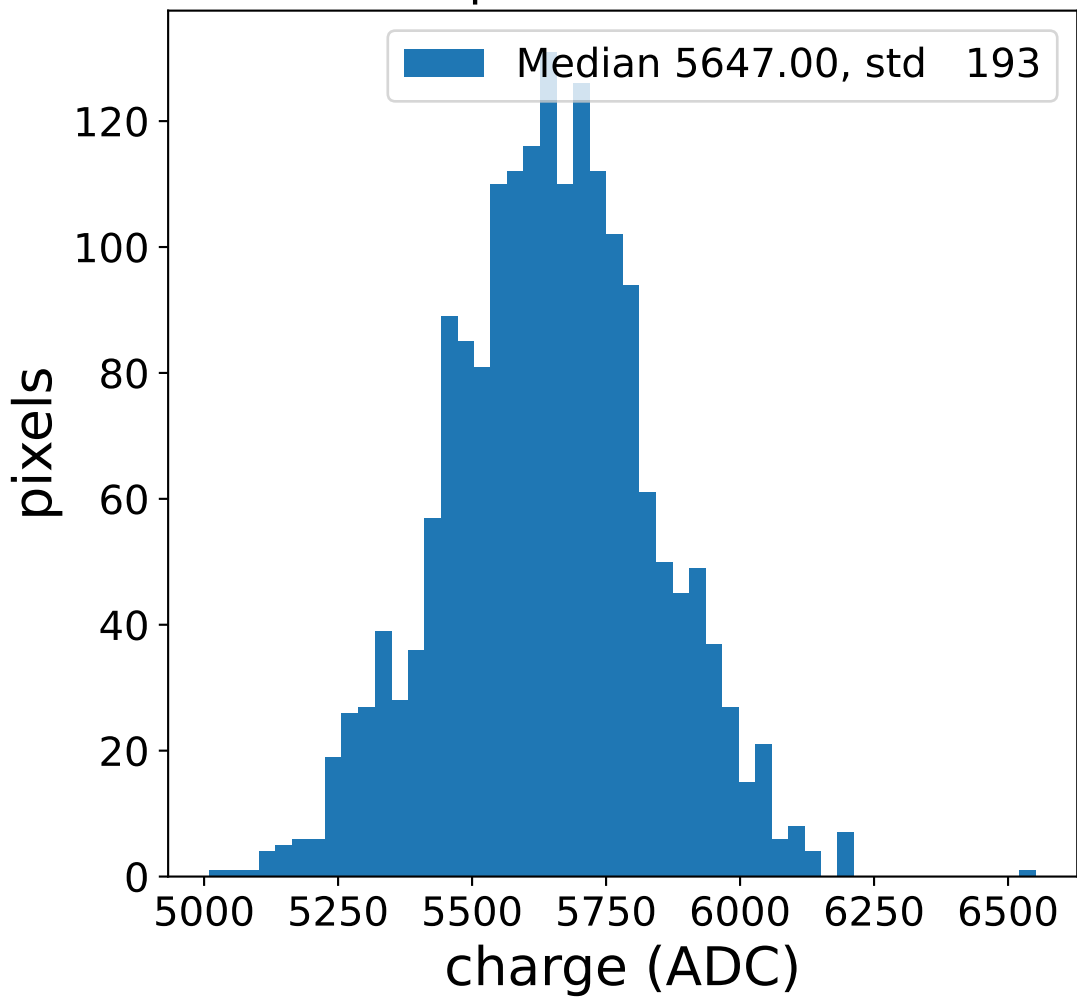

Run 13739

Run 13739

Run 13739 channel: HG

FF sample of 10000 events

pedestal sample of 10000 events

flat-fielded gain [ADC/pe]

Run 13739 channel: LG

FF sample of 10000 events

pedestal sample of 10000 events

flat-fielded gain [ADC/pe]