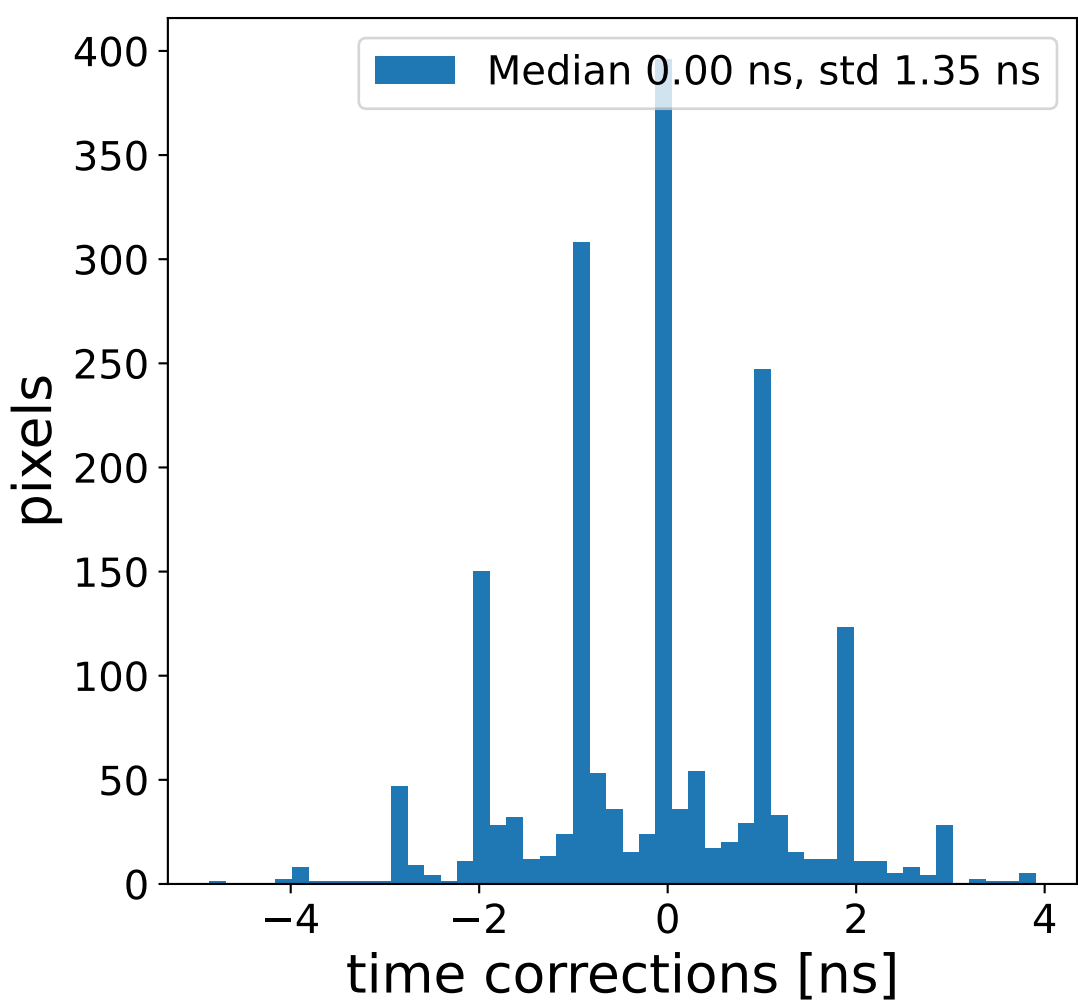

Run 13739

Run 13739

Run 13739 channel: HG

FF sample of 10000 events

pedestal sample of 10000 events

flat-fielded gain [ADC/pe]

Run 13739 channel: LG

FF sample of 10000 events

pedestal sample of 10000 events

flat-fielded gain [ADC/pe]