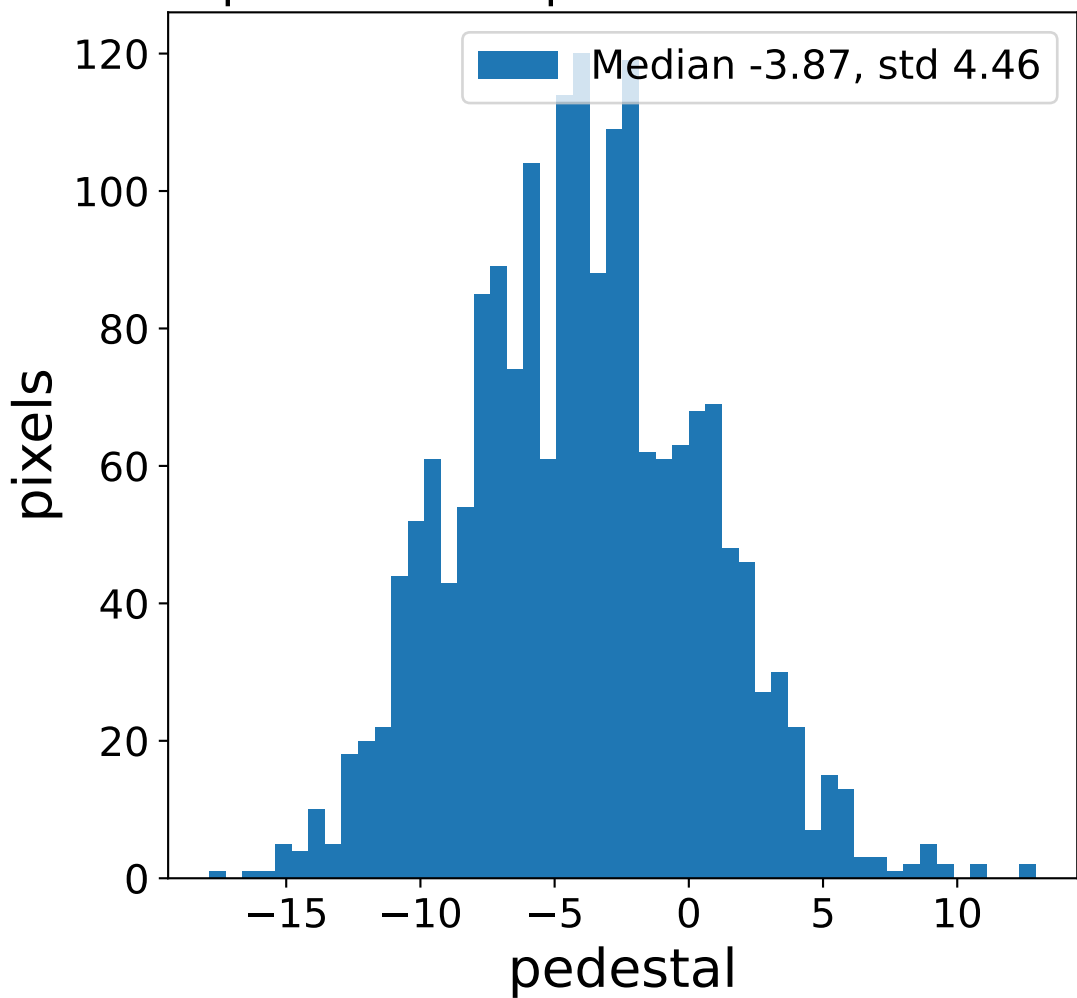

Run 13739

Run 13739

Run 13739 channel: HG

FF sample of 10000 events

pedestal sample of 10000 events

flat-fielded gain [ADC/pe]

Run 13739 channel: LG

FF sample of 10000 events

pedestal sample of 10000 events

flat-fielded gain [ADC/pe]