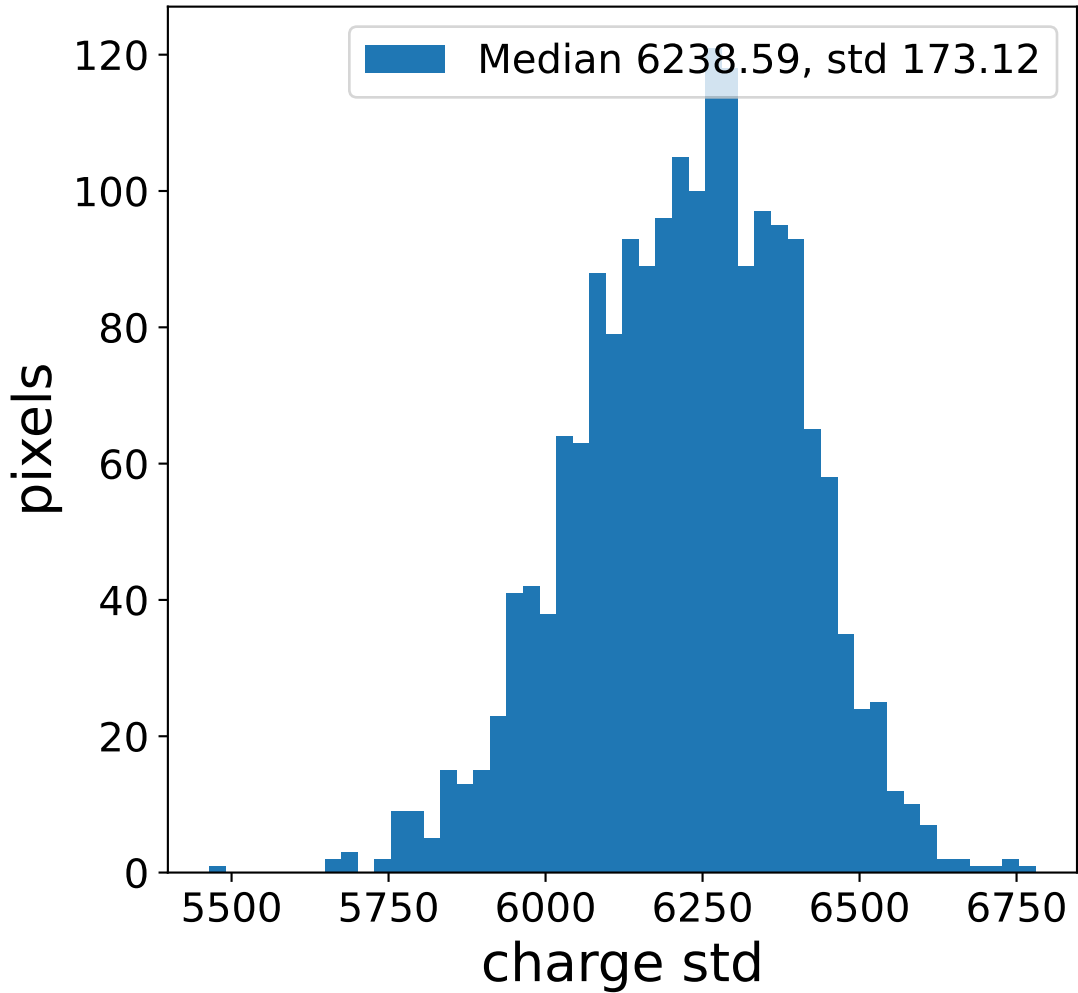

Run 13739

Run 13739

Run 13739 channel: HG

FF sample of 10000 events

pedestal sample of 10000 events

flat-fielded gain [ADC/pe]

Run 13739 channel: LG

FF sample of 10000 events

pedestal sample of 10000 events

flat-fielded gain [ADC/pe]