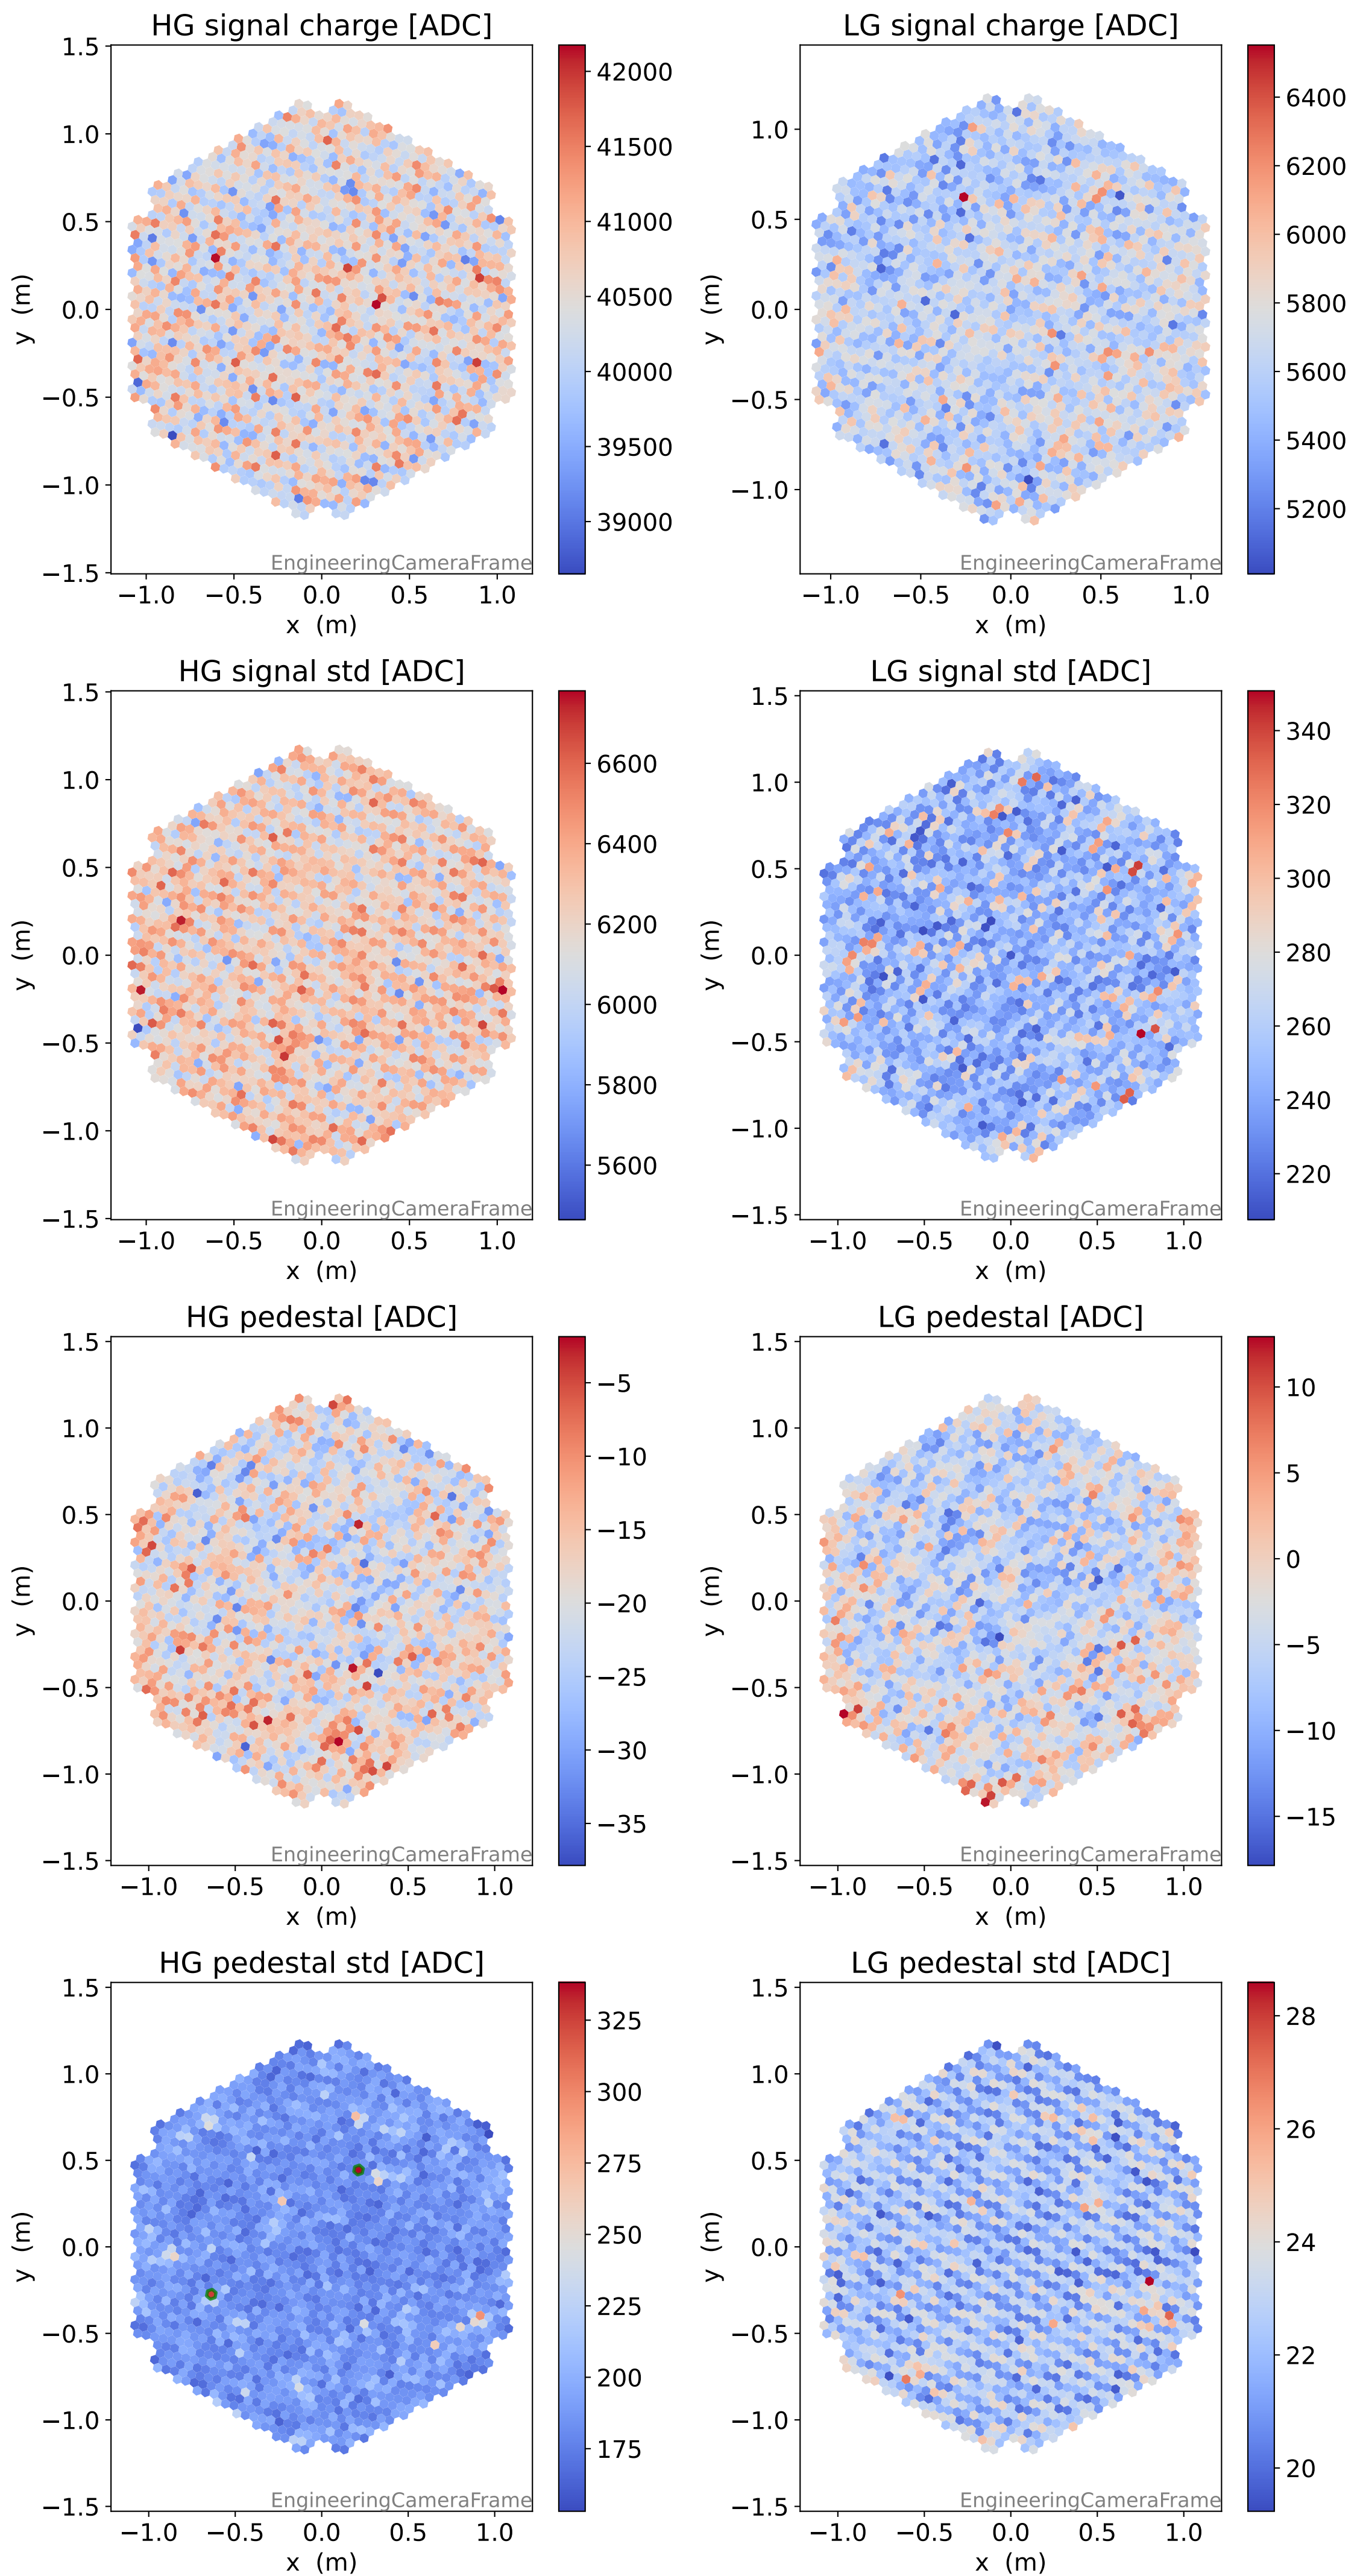

Run 13739

Run 13739

Run 13739 channel: HG

FF sample of 10000 events

pedestal sample of 10000 events

flat-fielded gain [ADC/pe]

Run 13739 channel: LG

FF sample of 10000 events

pedestal sample of 10000 events

flat-fielded gain [ADC/pe]