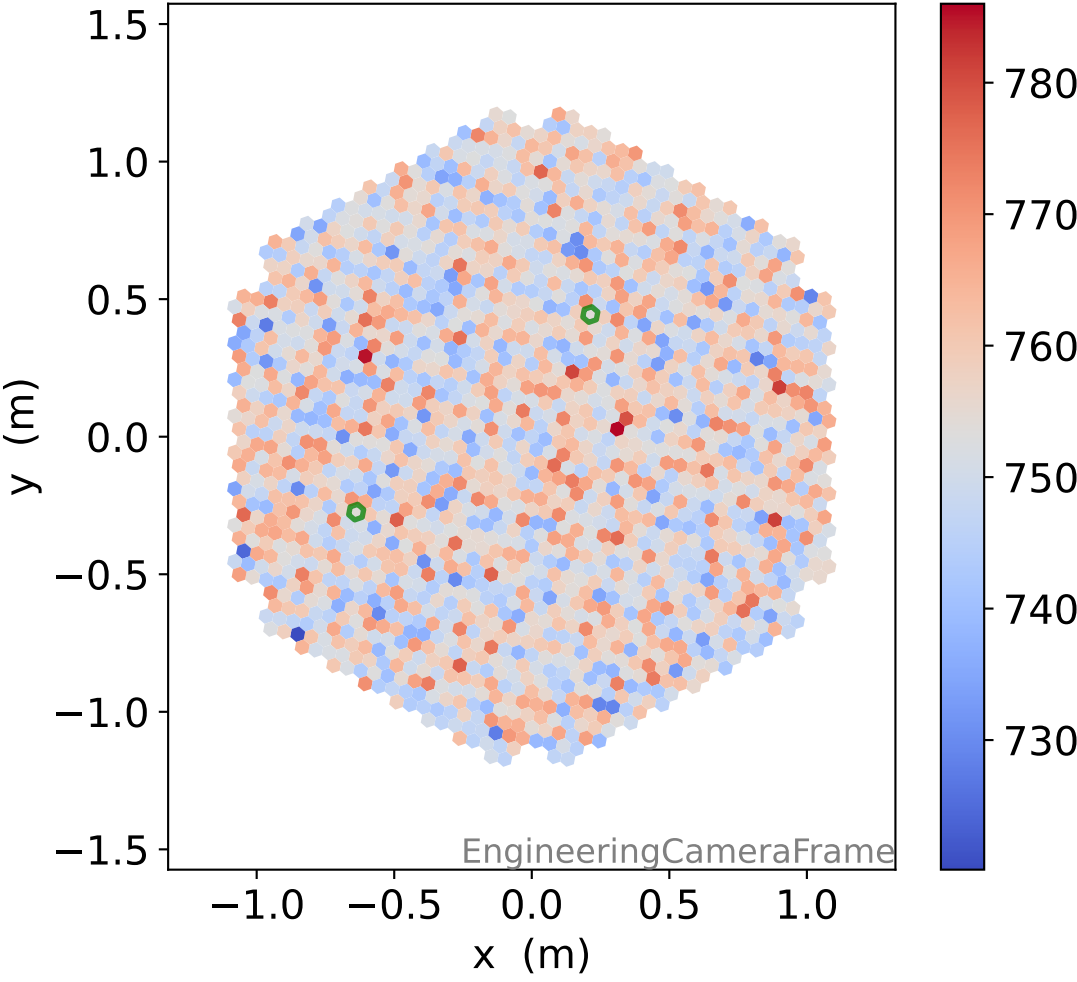

Run 13739

Run 13739

Run 13739 channel: HG

FF sample of 10000 events

pedestal sample of 10000 events

flat-fielded gain [ADC/pe]

Run 13739 channel: LG

FF sample of 10000 events

pedestal sample of 10000 events

flat-fielded gain [ADC/pe]