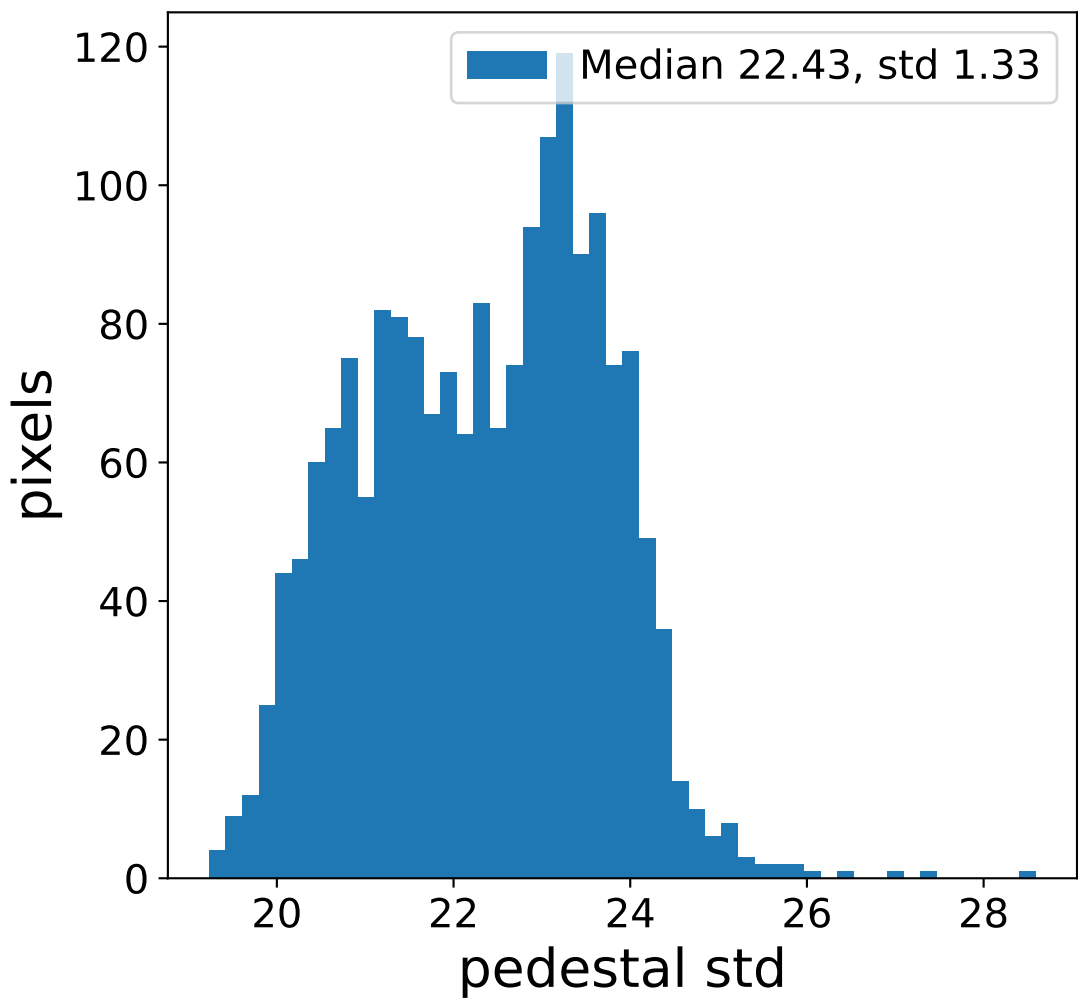

Run 13739

Run 13739

Run 13739 channel: HG

FF sample of 10000 events

pedestal sample of 10000 events

flat-fielded gain [ADC/pe]

Run 13739 channel: LG

FF sample of 10000 events

pedestal sample of 10000 events

flat-fielded gain [ADC/pe]