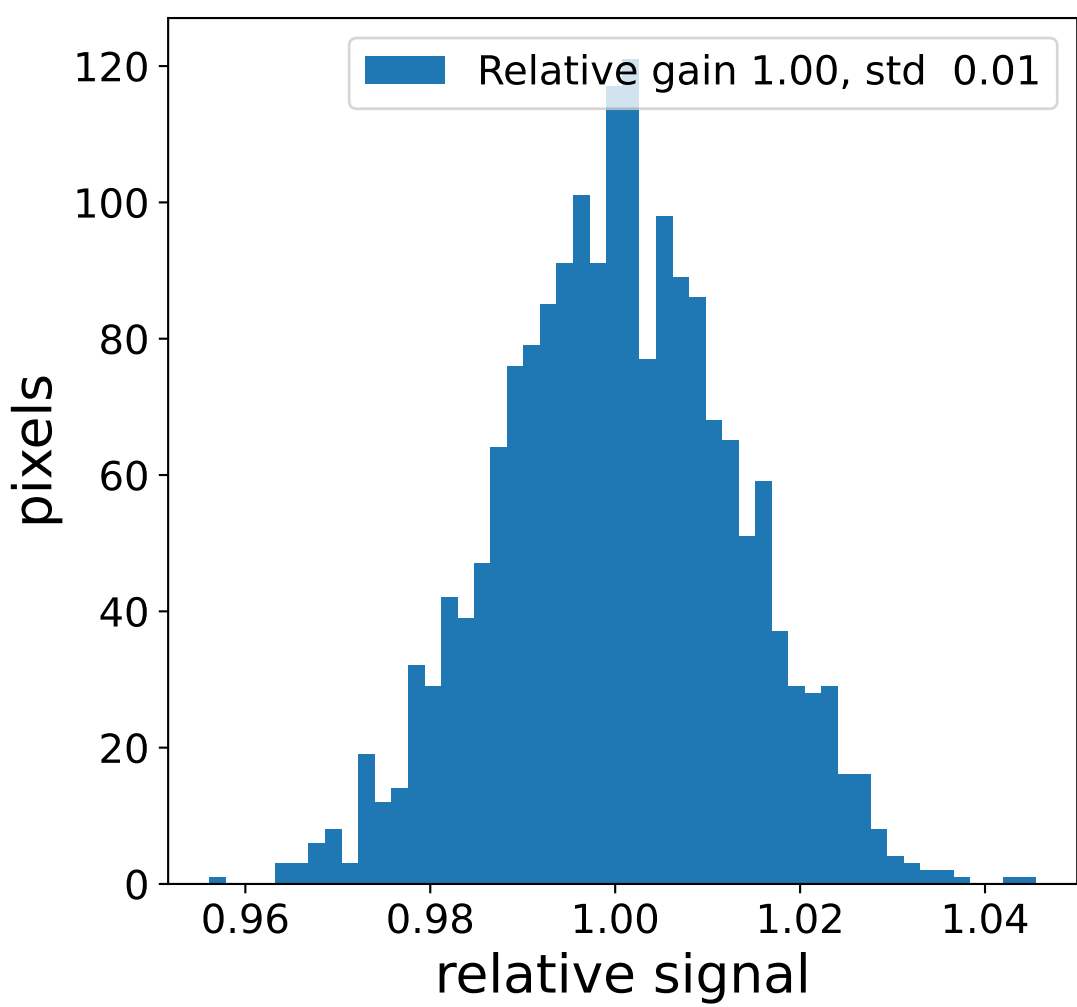

Run 13739

Run 13739

Run 13739 channel: HG

FF sample of 10000 events

pedestal sample of 10000 events

flat-fielded gain [ADC/pe]

Run 13739 channel: LG

FF sample of 10000 events

pedestal sample of 10000 events

flat-fielded gain [ADC/pe]