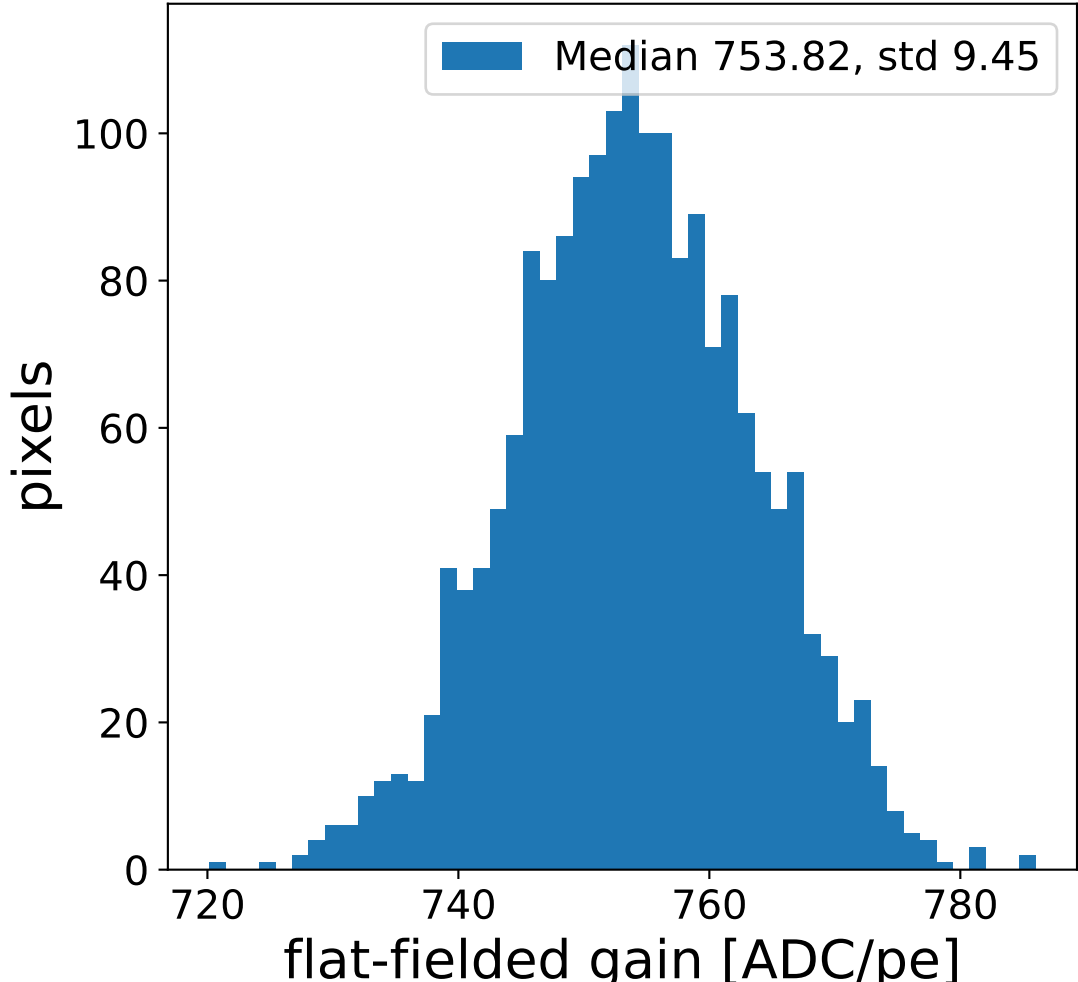

Run 13739

Run 13739

Run 13739 channel: HG

FF sample of 10000 events

pedestal sample of 10000 events

flat-fielded gain [ADC/pe]

Run 13739 channel: LG

FF sample of 10000 events

pedestal sample of 10000 events

flat-fielded gain [ADC/pe]