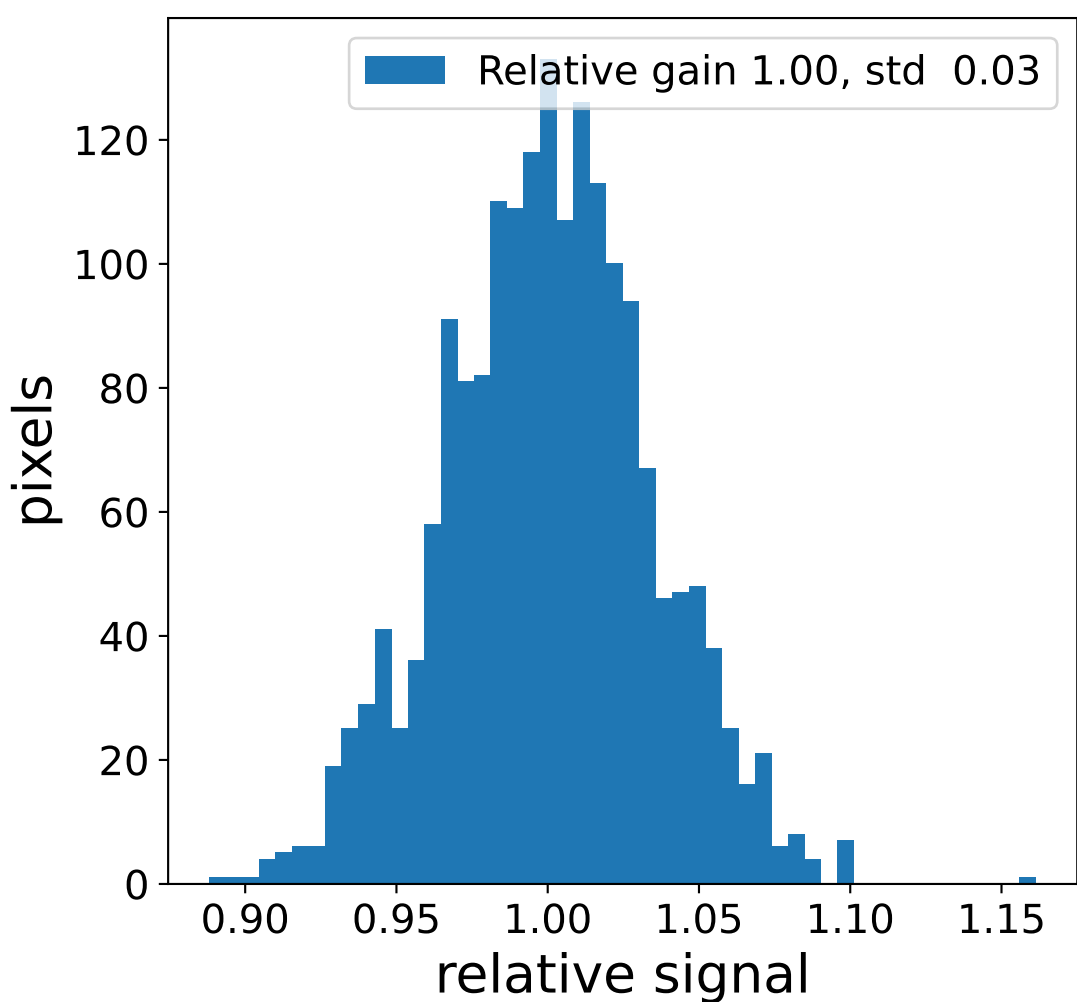

Run 13739

Run 13739

Run 13739 channel: HG

FF sample of 10000 events

pedestal sample of 10000 events

flat-fielded gain [ADC/pe]

Run 13739 channel: LG

FF sample of 10000 events

pedestal sample of 10000 events

flat-fielded gain [ADC/pe]