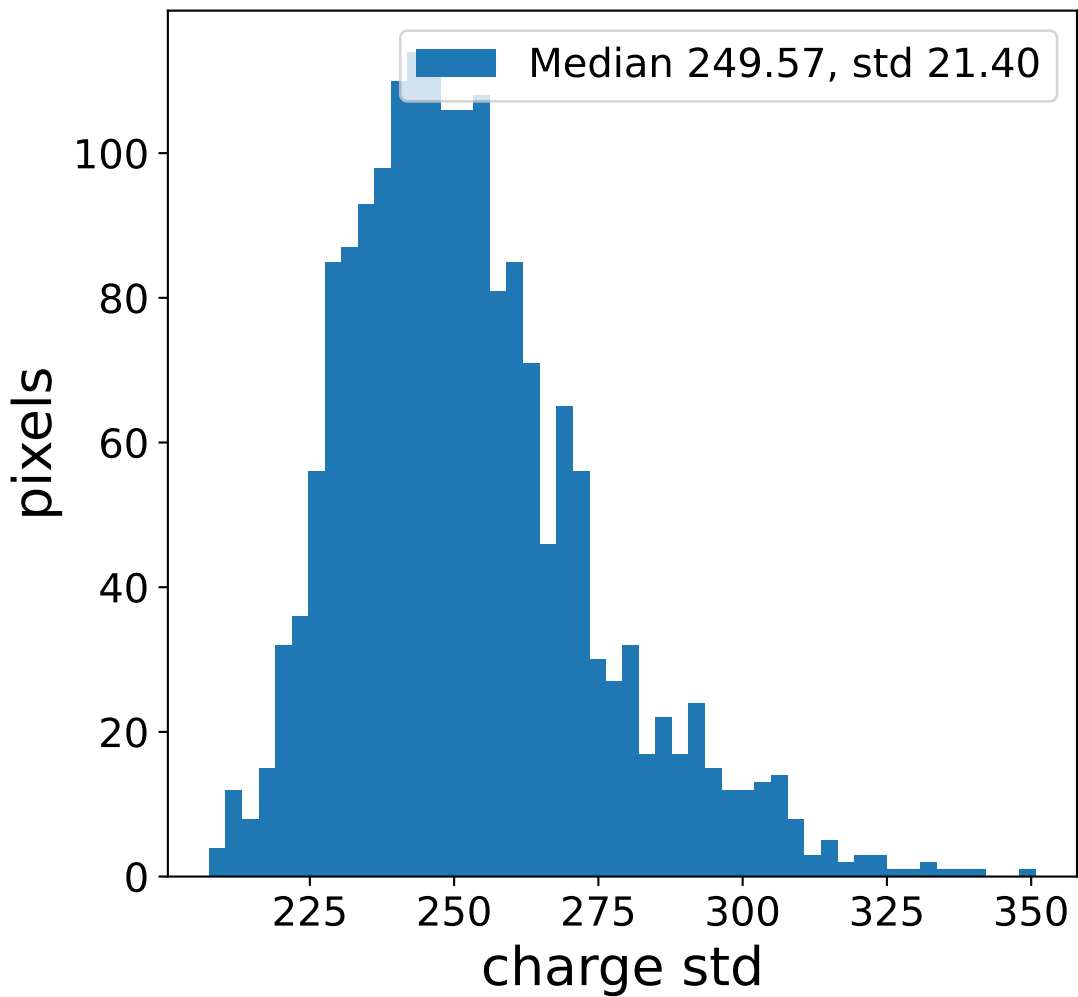

Run 13739

Run 13739

Run 13739 channel: HG

FF sample of 10000 events

pedestal sample of 10000 events

flat-fielded gain [ADC/pe]

Run 13739 channel: LG

FF sample of 10000 events

pedestal sample of 10000 events

flat-fielded gain [ADC/pe]