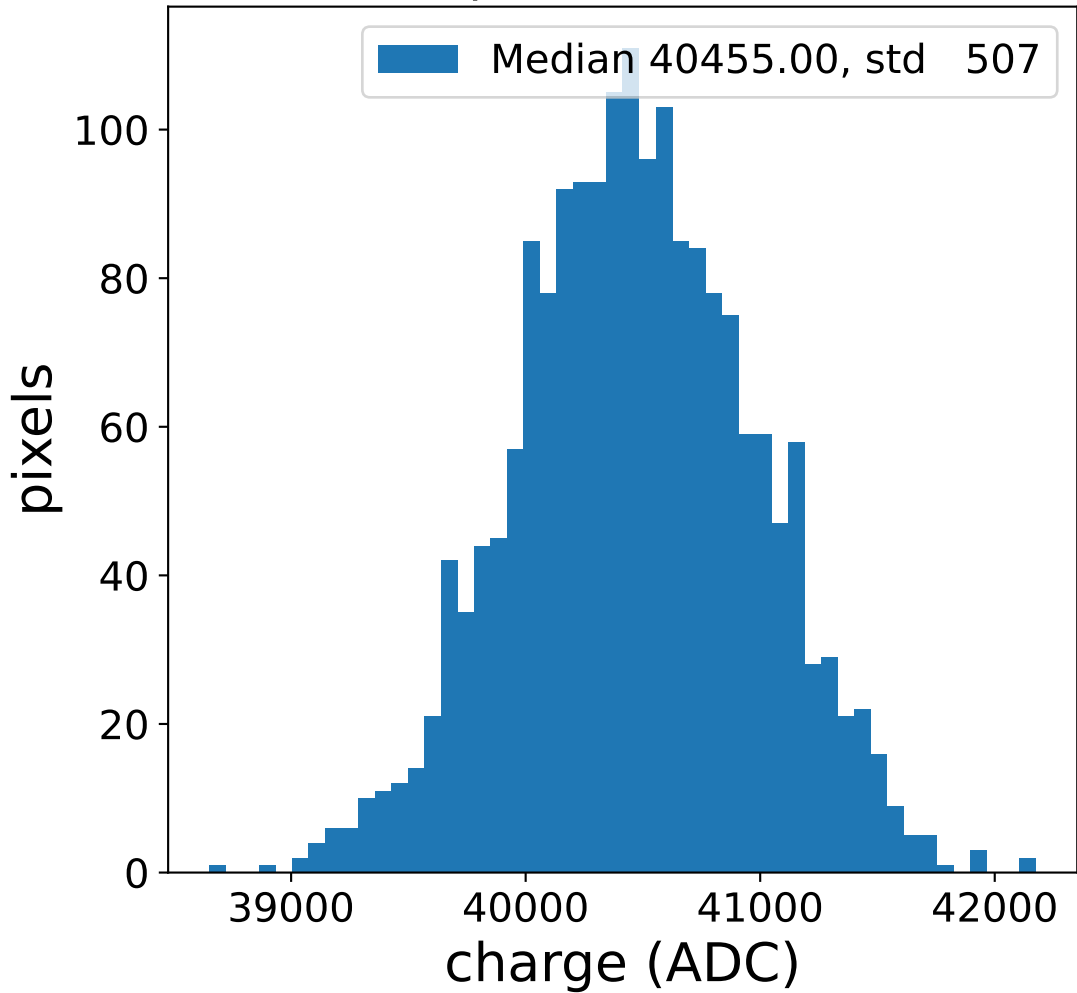

Run 13739

Run 13739

Run 13739 channel: HG

FF sample of 10000 events

pedestal sample of 10000 events

flat-fielded gain [ADC/pe]

Run 13739 channel: LG

FF sample of 10000 events

pedestal sample of 10000 events

flat-fielded gain [ADC/pe]