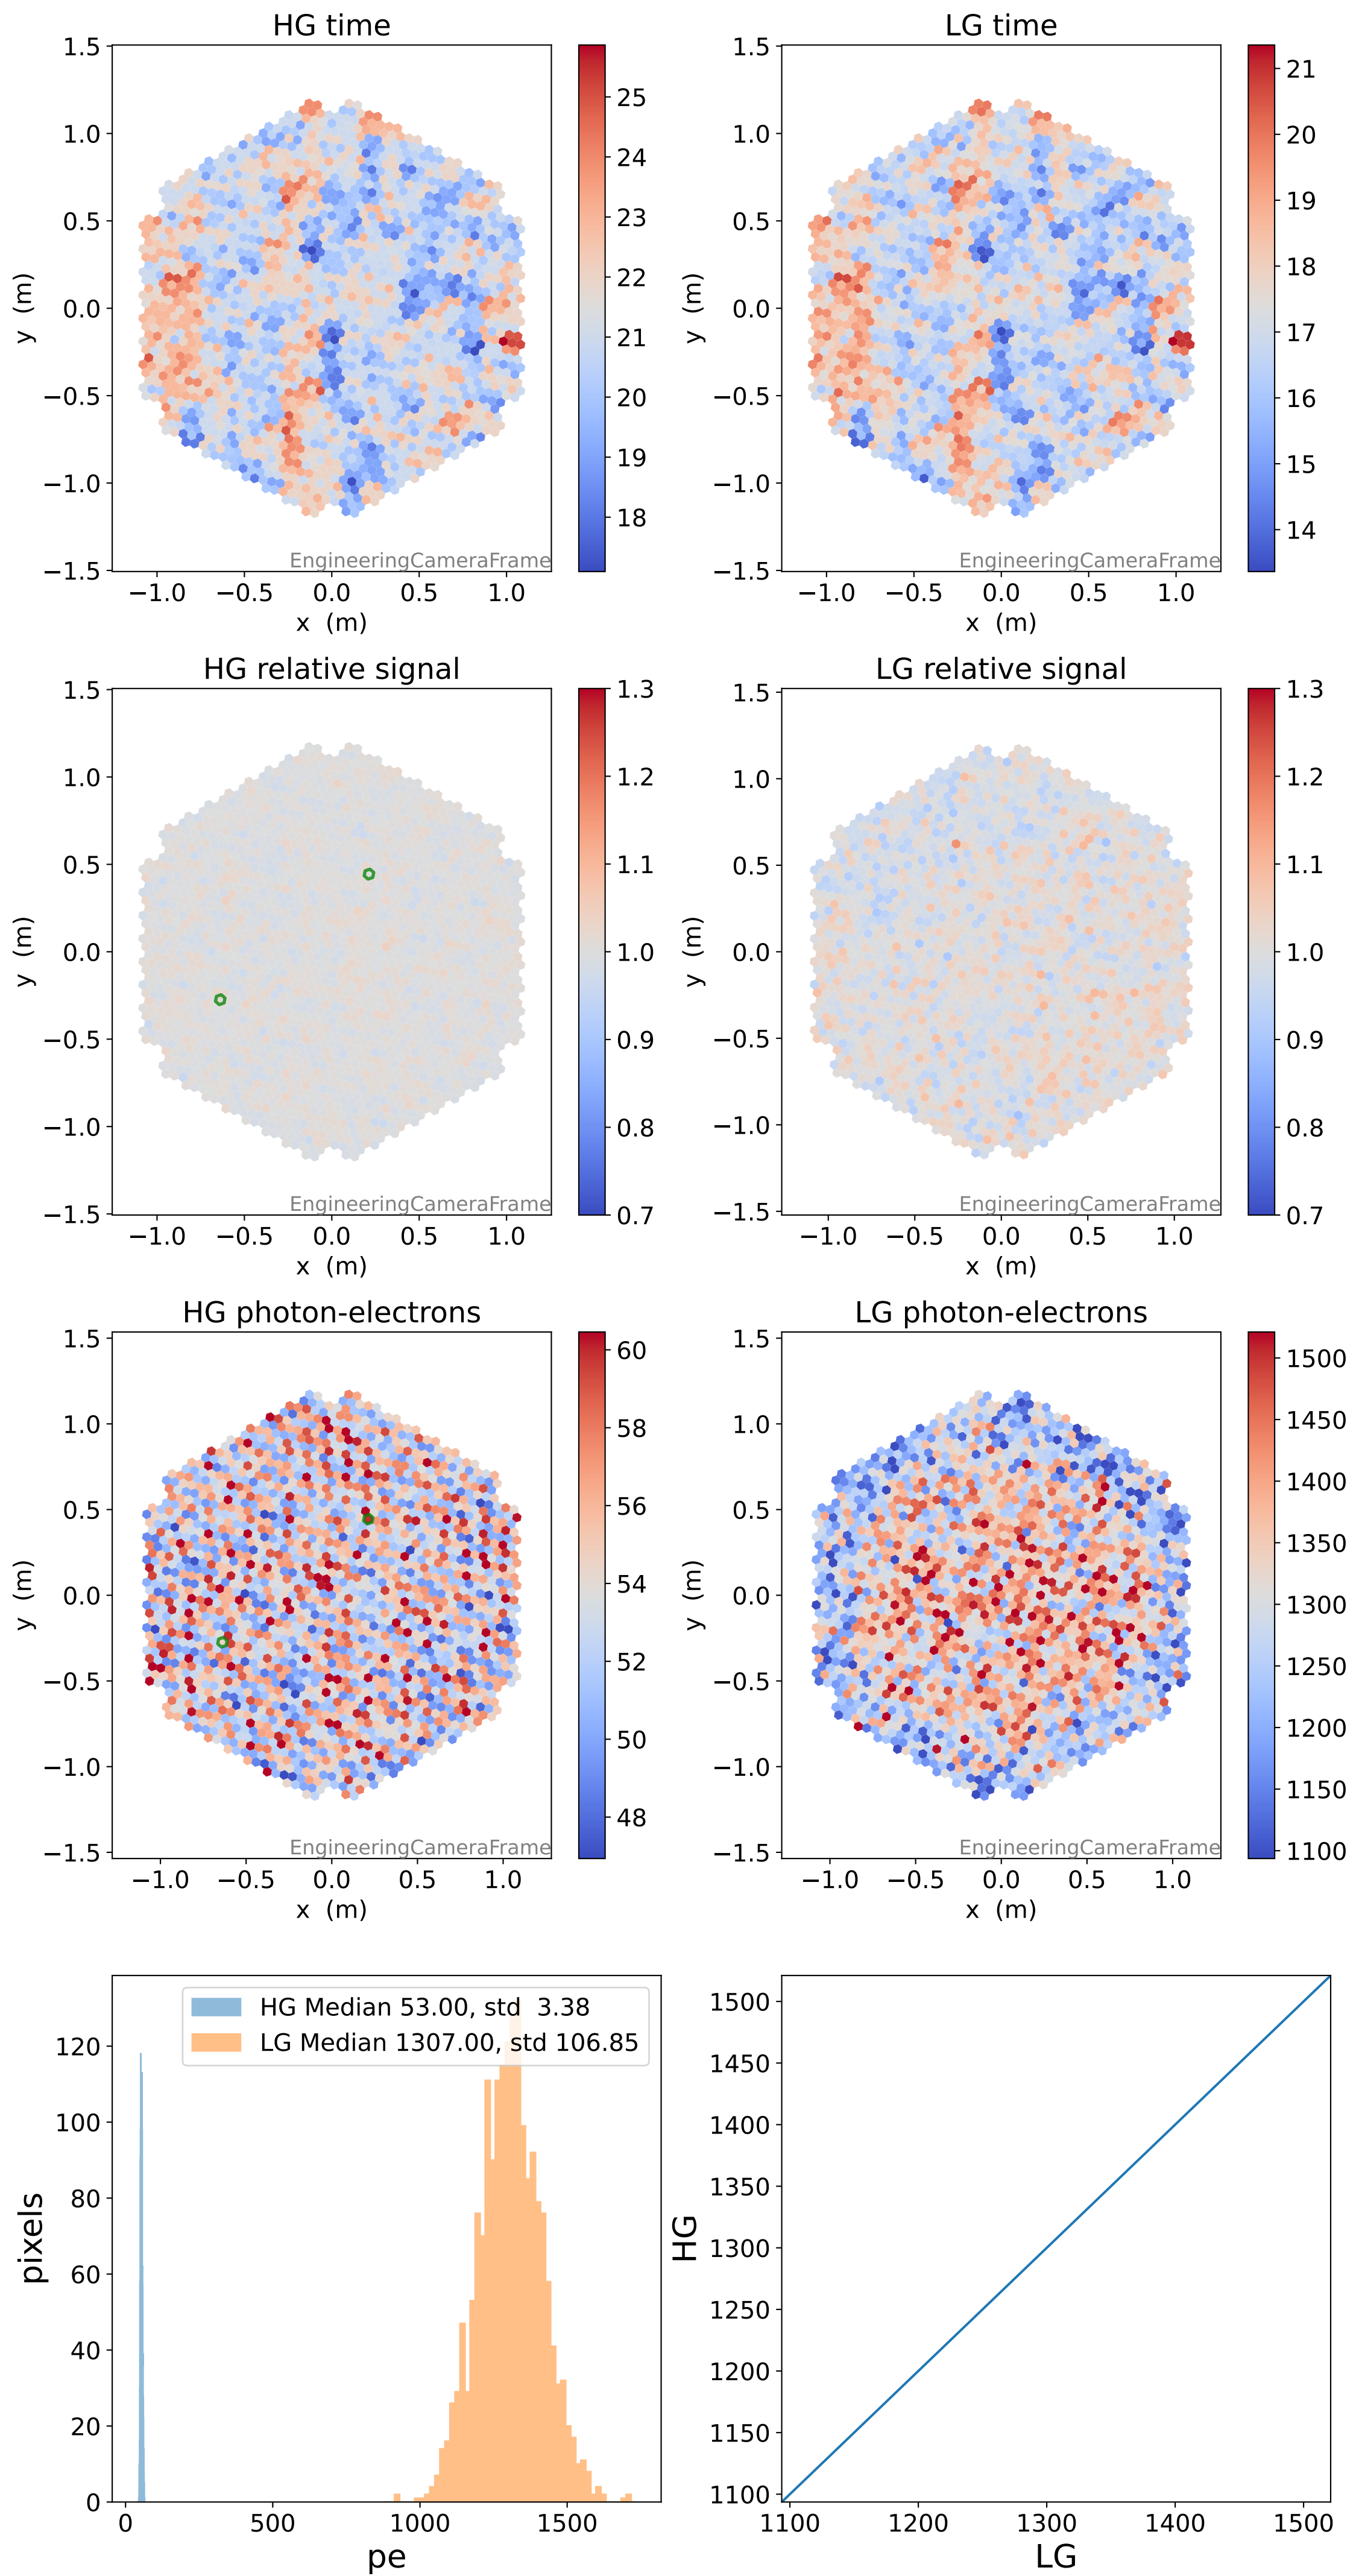

Run 13739

Run 13739

Run 13739 channel: HG

FF sample of 10000 events

pedestal sample of 10000 events

flat-fielded gain [ADC/pe]

Run 13739 channel: LG

FF sample of 10000 events

pedestal sample of 10000 events

flat-fielded gain [ADC/pe]