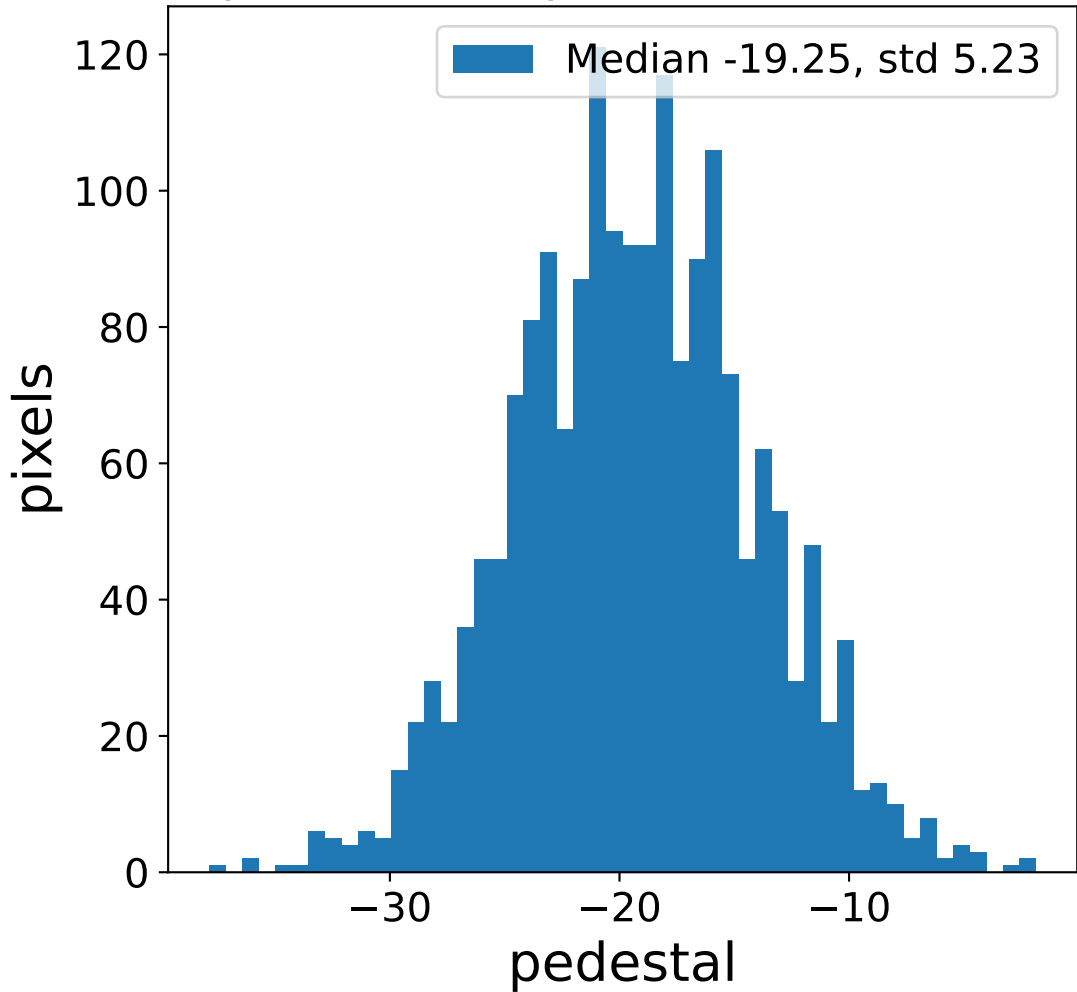

Run 13739

Run 13739

Run 13739 channel: HG

FF sample of 10000 events

pedestal sample of 10000 events

flat-fielded gain [ADC/pe]

Run 13739 channel: LG

FF sample of 10000 events

pedestal sample of 10000 events

flat-fielded gain [ADC/pe]