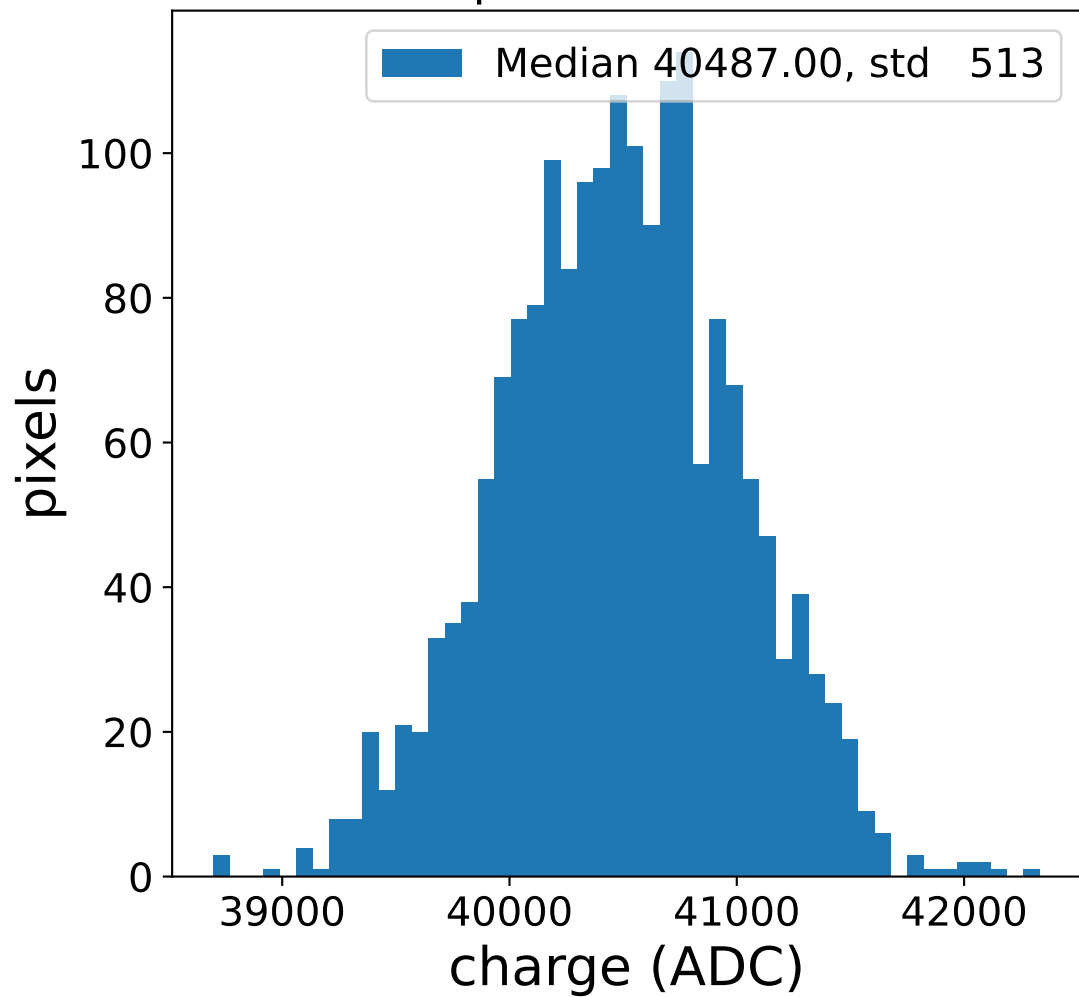

Run 13739

Run 13739

Run 13739 channel: HG

FF sample of 10000 events

pedestal sample of 10000 events

flat-fielded gain [ADC/pe]

Run 13739 channel: LG

FF sample of 10000 events

pedestal sample of 10000 events

flat-fielded gain [ADC/pe]