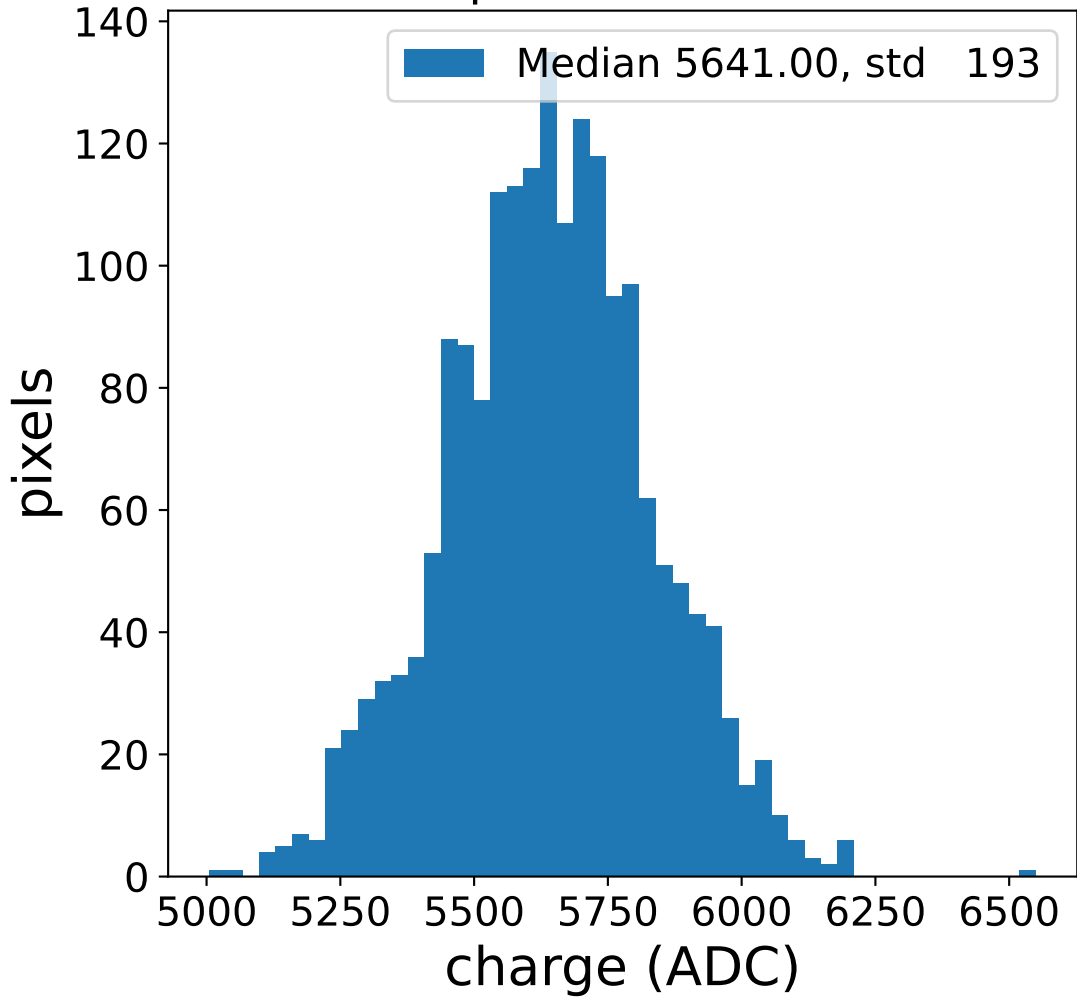

Run 13739

Run 13739

Run 13739 channel: HG

FF sample of 10000 events

pedestal sample of 10000 events

flat-fielded gain [ADC/pe]

Run 13739 channel: LG

FF sample of 10000 events

pedestal sample of 10000 events

flat-fielded gain [ADC/pe]