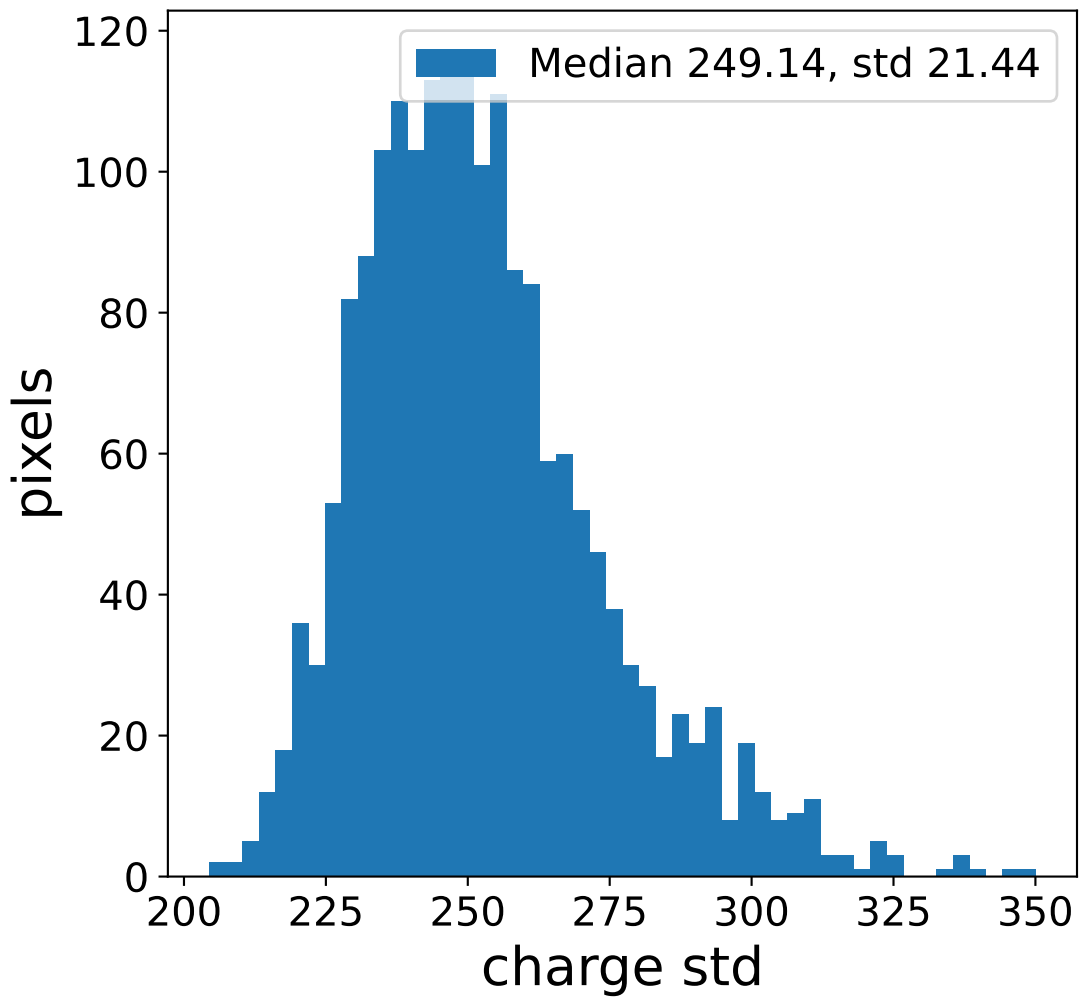

Run 13739

Run 13739

Run 13739 channel: HG

FF sample of 10000 events

pedestal sample of 10000 events

flat-fielded gain [ADC/pe]

Run 13739 channel: LG

FF sample of 10000 events

pedestal sample of 10000 events

flat-fielded gain [ADC/pe]