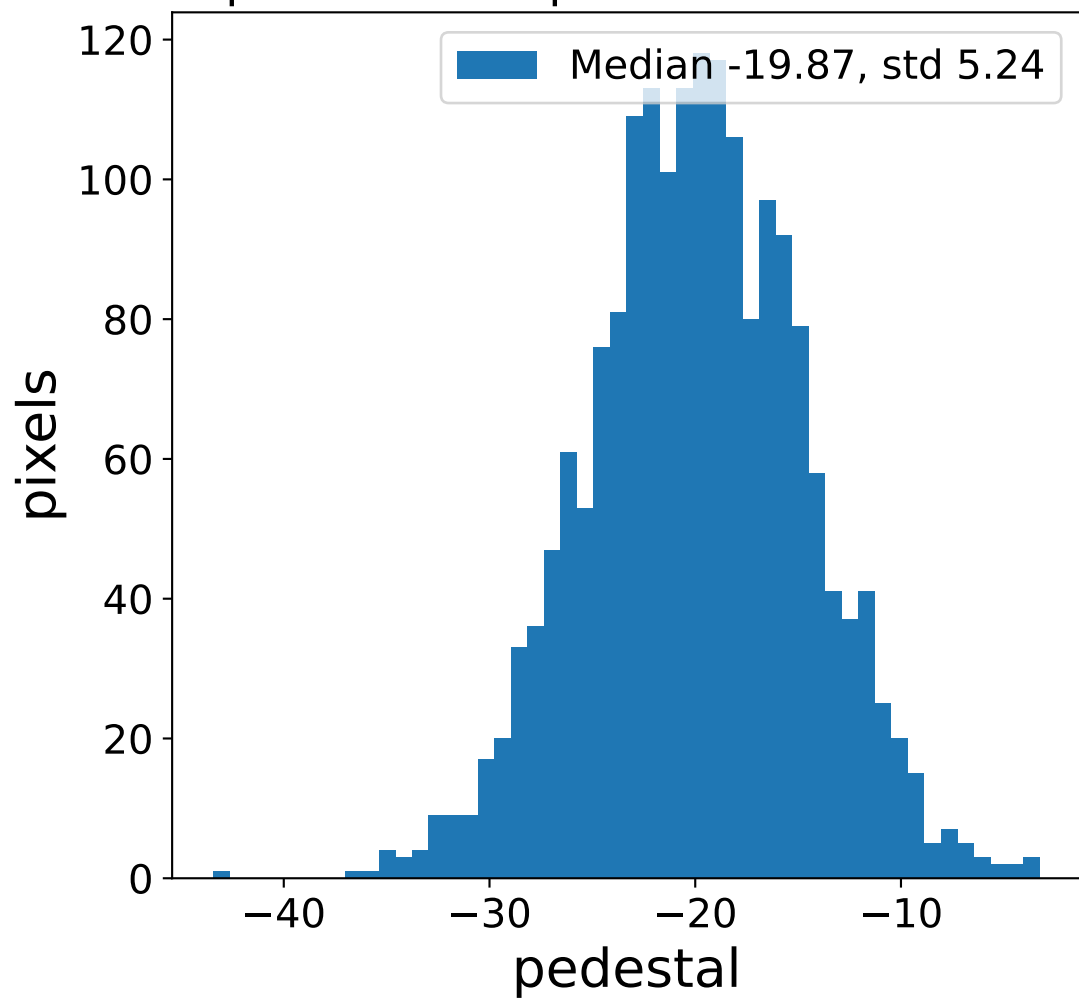

Run 13739

Run 13739

Run 13739 channel: HG

FF sample of 10000 events

pedestal sample of 10000 events

flat-fielded gain [ADC/pe]

Run 13739 channel: LG

FF sample of 10000 events

pedestal sample of 10000 events

flat-fielded gain [ADC/pe]