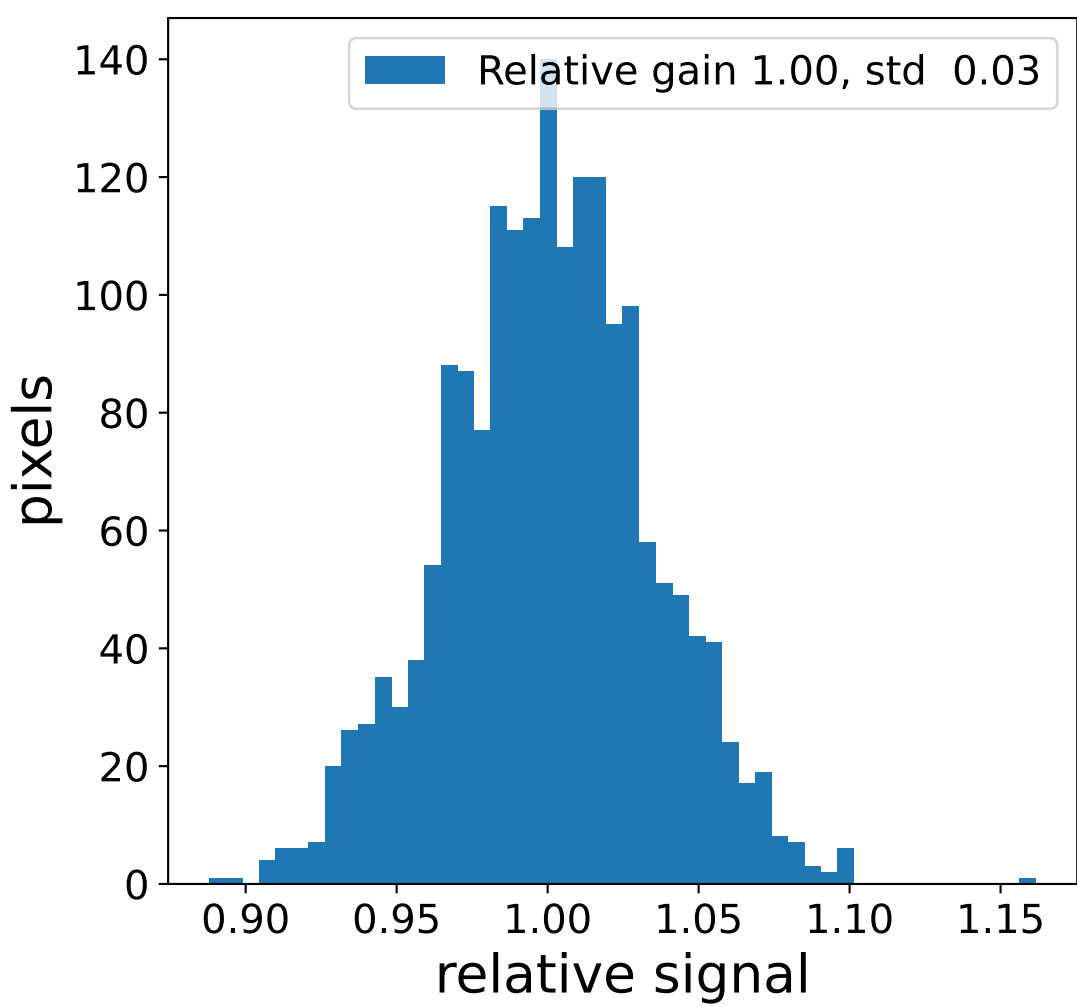

Run 13739

Run 13739

Run 13739 channel: HG

FF sample of 10000 events

pedestal sample of 10000 events

flat-fielded gain [ADC/pe]

Run 13739 channel: LG

FF sample of 10000 events

pedestal sample of 10000 events

flat-fielded gain [ADC/pe]