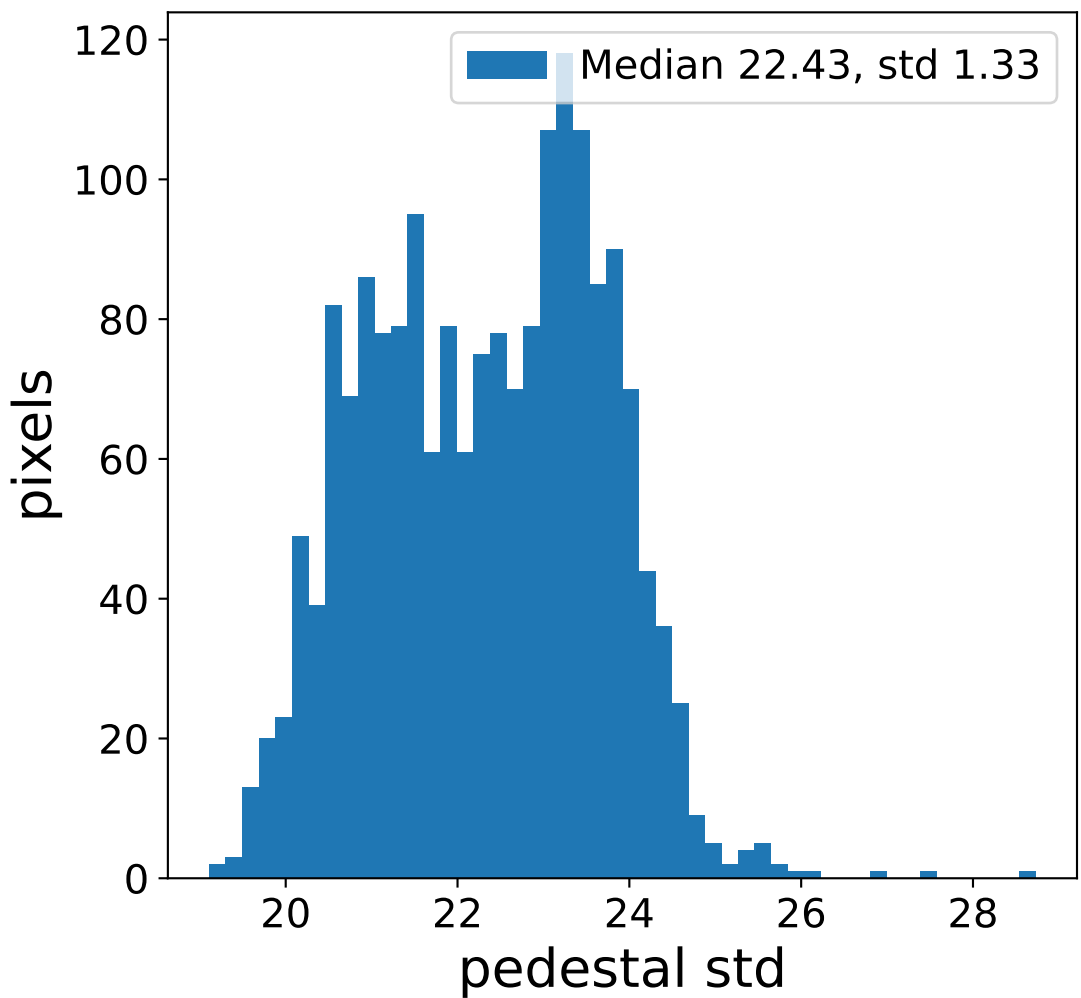

Run 13739

Run 13739

Run 13739 channel: HG

FF sample of 10000 events

pedestal sample of 10000 events

flat-fielded gain [ADC/pe]

Run 13739 channel: LG

FF sample of 10000 events

pedestal sample of 10000 events

flat-fielded gain [ADC/pe]