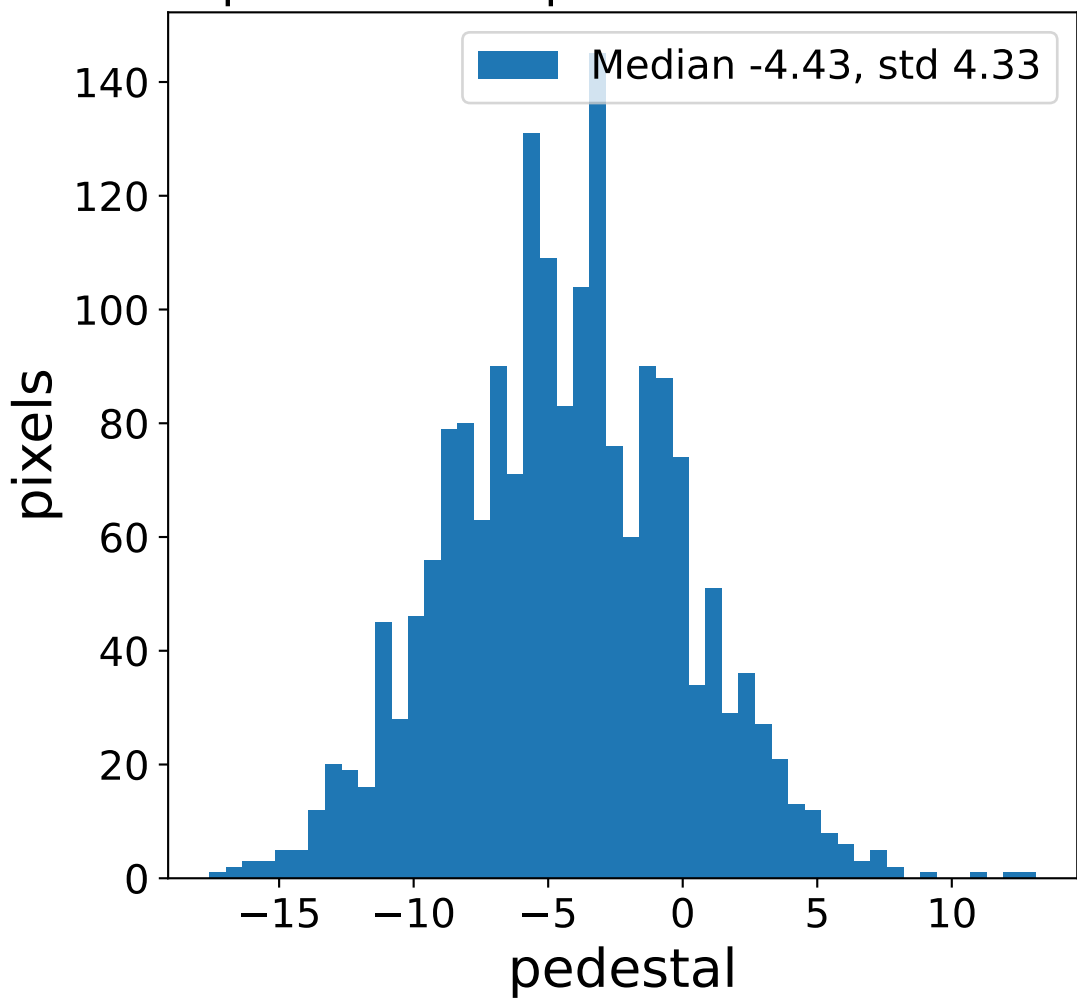

Run 13739

Run 13739

Run 13739 channel: HG

FF sample of 10000 events

pedestal sample of 10000 events

flat-fielded gain [ADC/pe]

Run 13739 channel: LG

FF sample of 10000 events

pedestal sample of 10000 events

flat-fielded gain [ADC/pe]