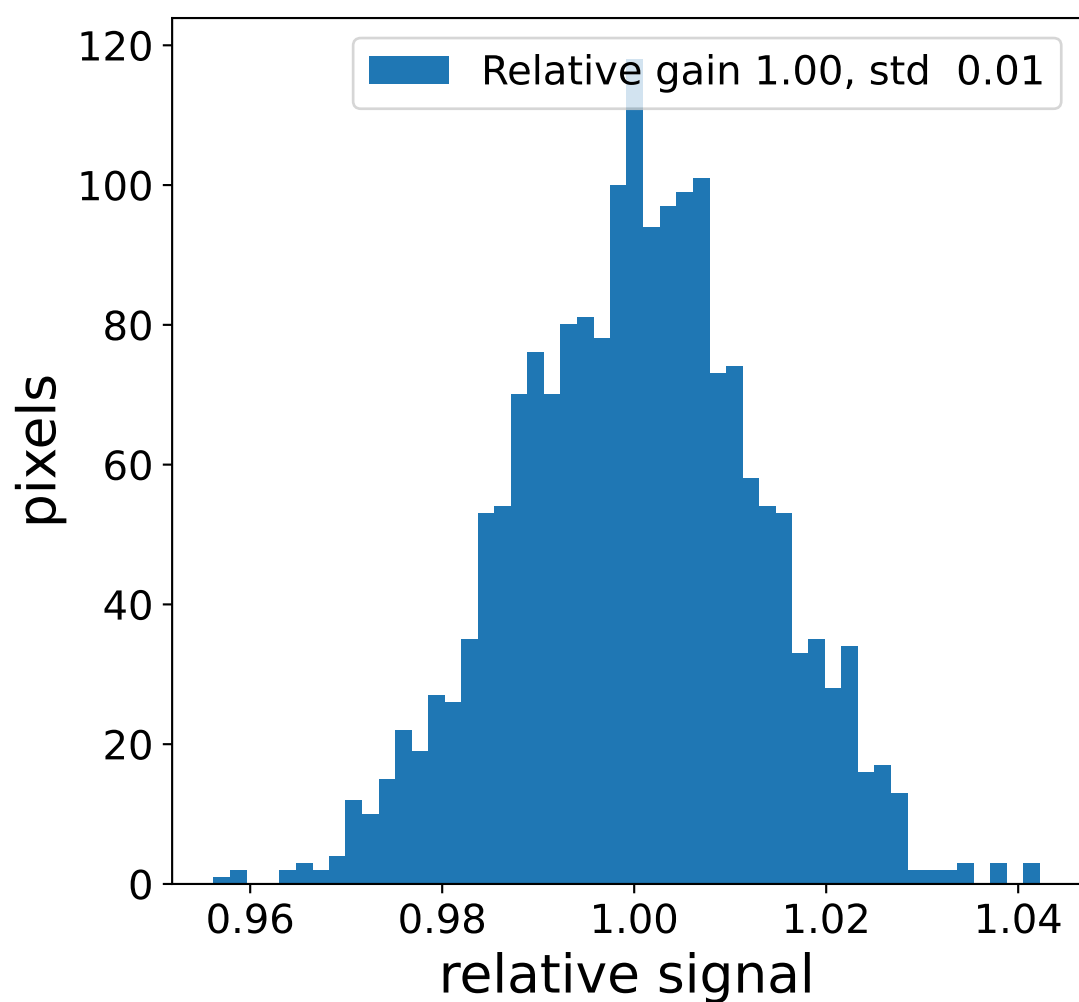

Run 13739

Run 13739

Run 13739 channel: HG

FF sample of 10000 events

pedestal sample of 10000 events

flat-fielded gain [ADC/pe]

Run 13739 channel: LG

FF sample of 10000 events

pedestal sample of 10000 events

flat-fielded gain [ADC/pe]