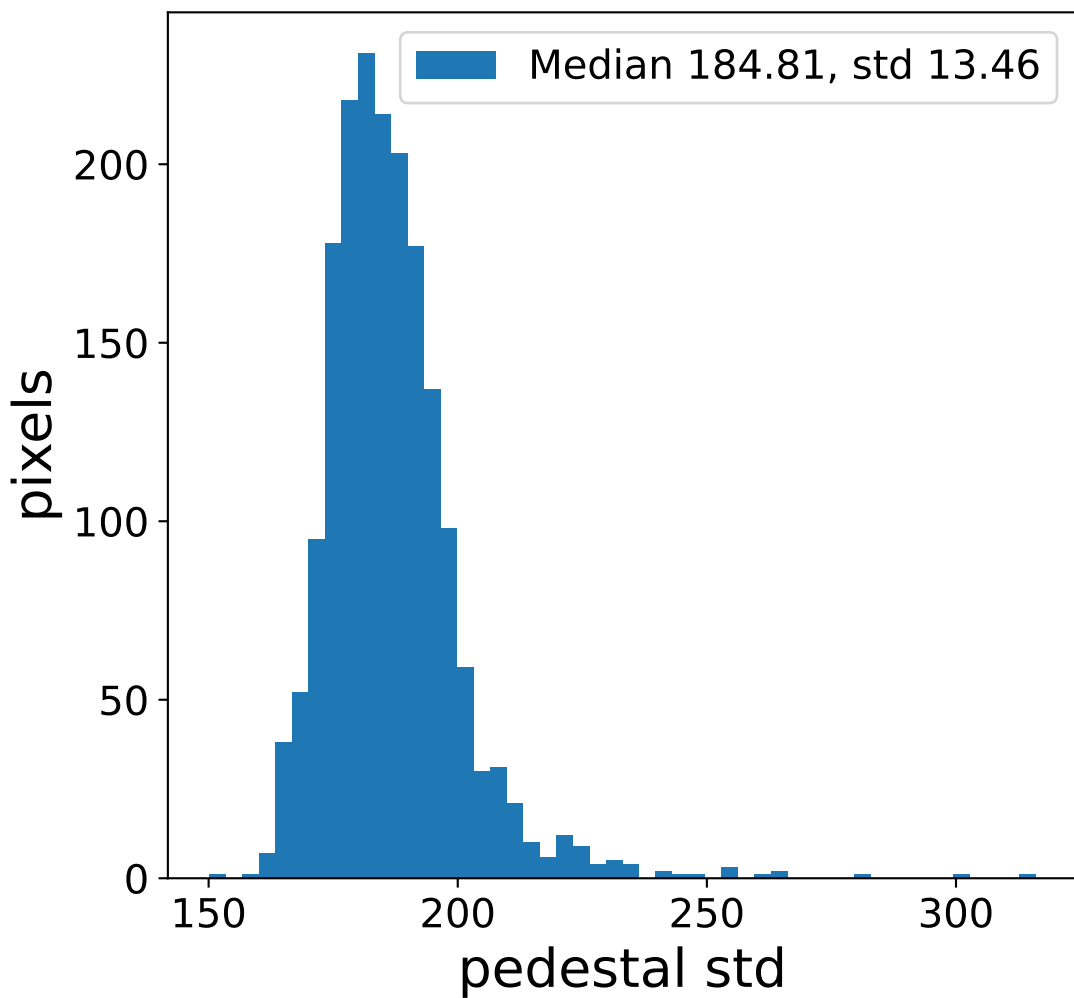

Run 13739

Run 13739

Run 13739 channel: HG

FF sample of 10000 events

pedestal sample of 10000 events

flat-fielded gain [ADC/pe]

Run 13739 channel: LG

FF sample of 10000 events

pedestal sample of 10000 events

flat-fielded gain [ADC/pe]