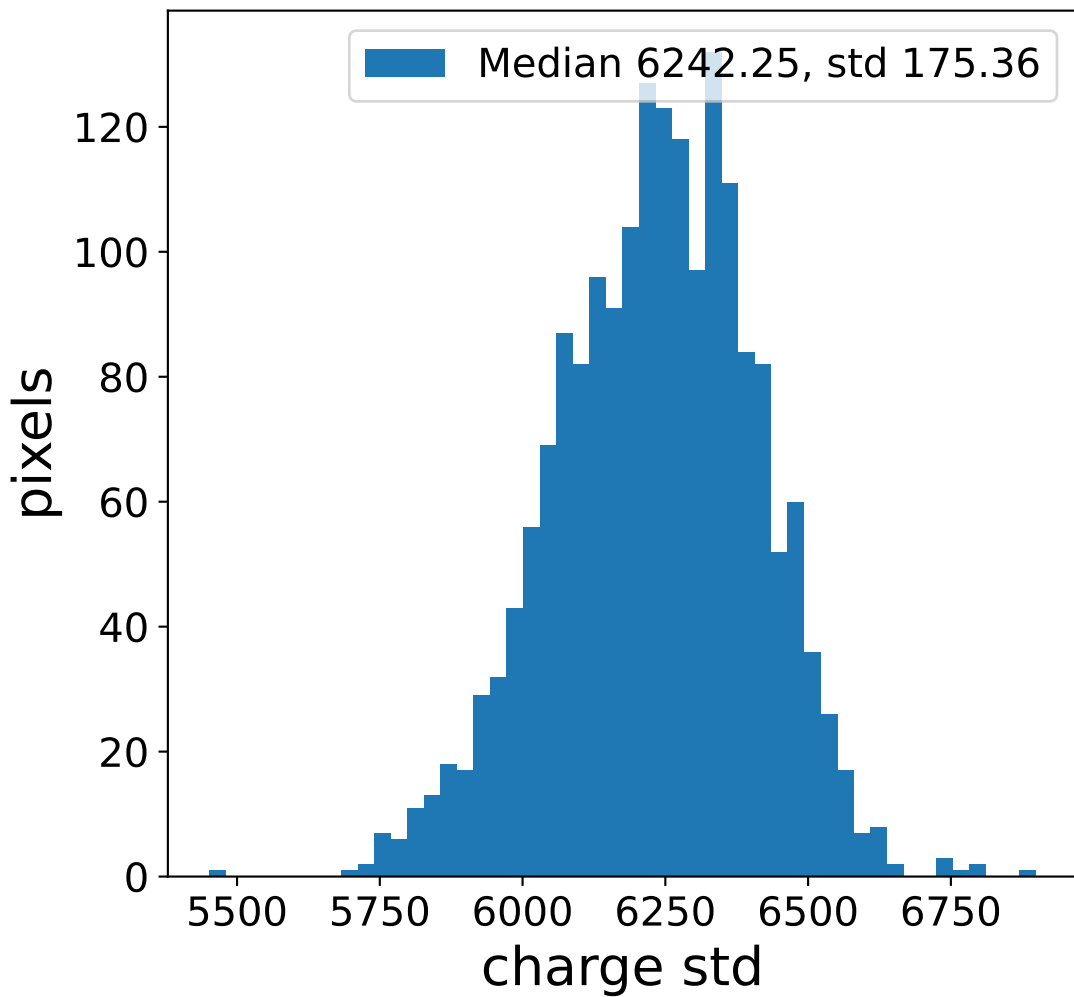

Run 13739

Run 13739

Run 13739 channel: HG

FF sample of 10000 events

pedestal sample of 10000 events

flat-fielded gain [ADC/pe]

Run 13739 channel: LG

FF sample of 10000 events

pedestal sample of 10000 events

flat-fielded gain [ADC/pe]