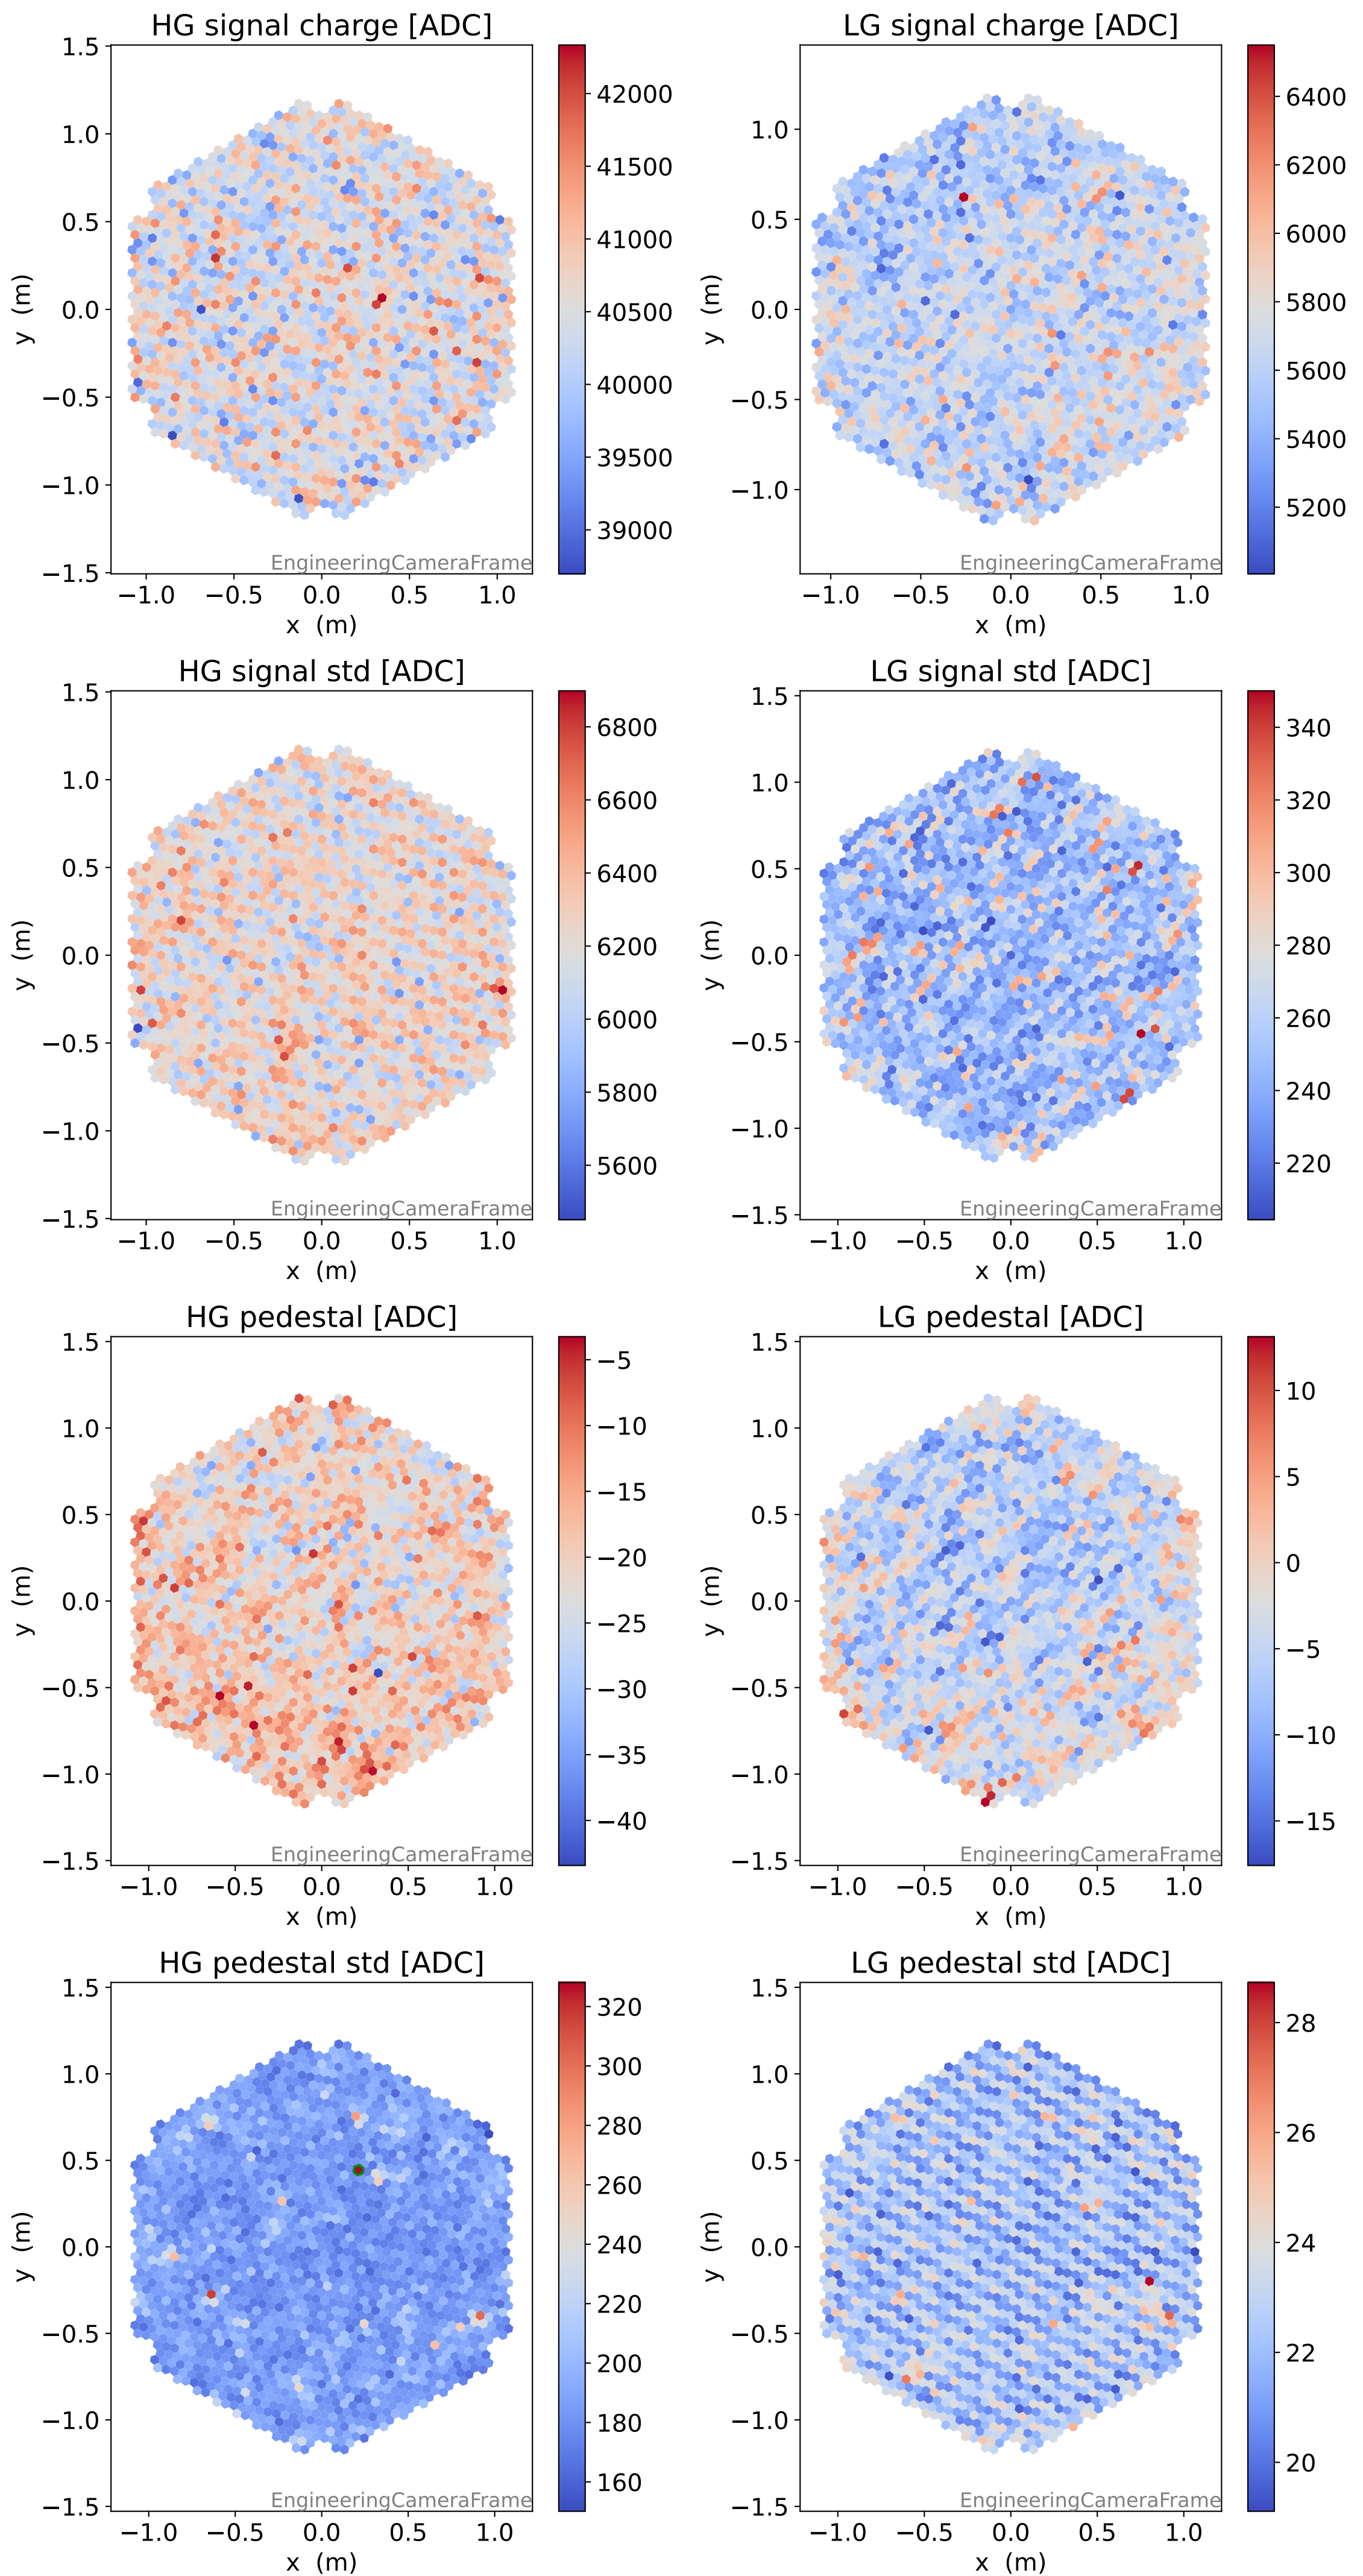

Run 13739

Run 13739

Run 13739 channel: HG

FF sample of 10000 events

pedestal sample of 10000 events

flat-fielded gain [ADC/pe]

Run 13739 channel: LG

FF sample of 10000 events

pedestal sample of 10000 events

flat-fielded gain [ADC/pe]