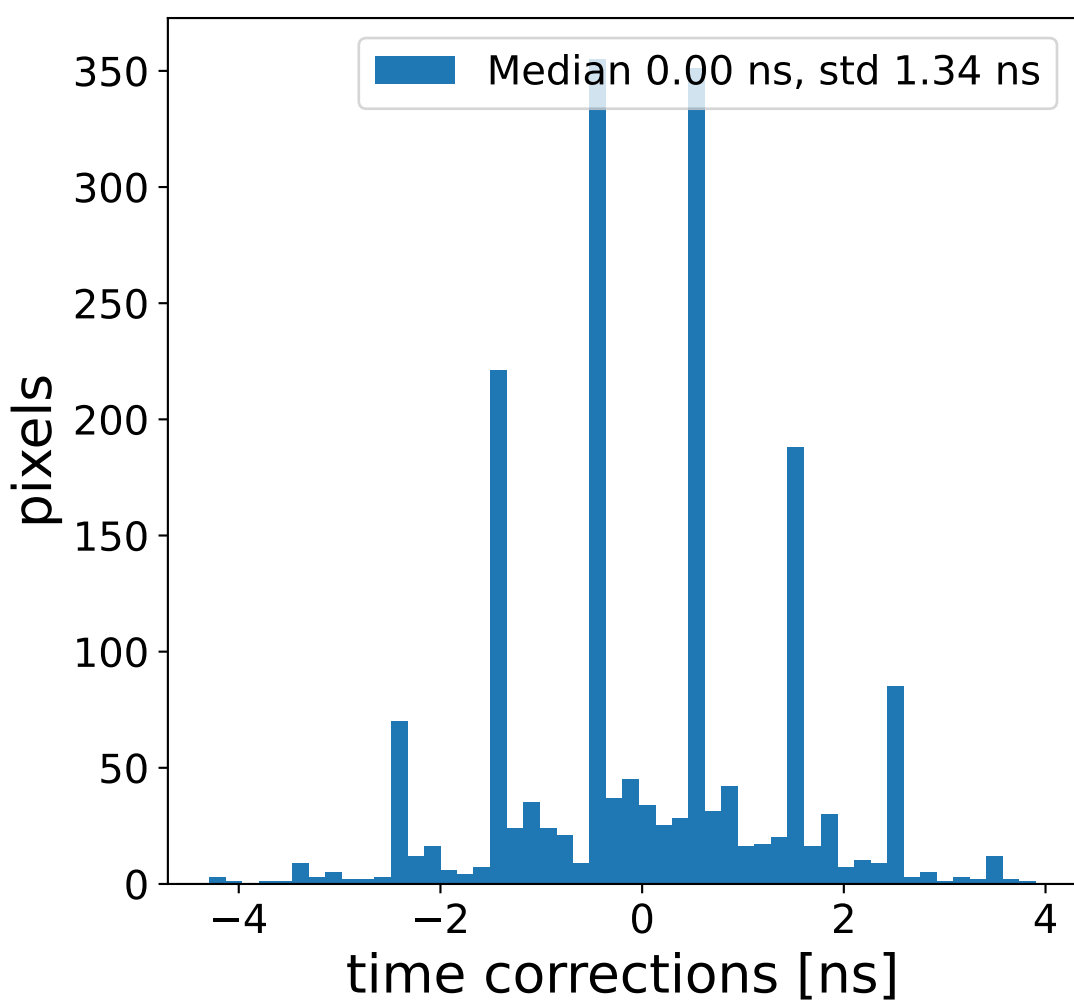

Run 13739

Run 13739

Run 13739 channel: HG

FF sample of 10000 events

pedestal sample of 10000 events

flat-fielded gain [ADC/pe]

Run 13739 channel: LG

FF sample of 10000 events

pedestal sample of 10000 events

flat-fielded gain [ADC/pe]