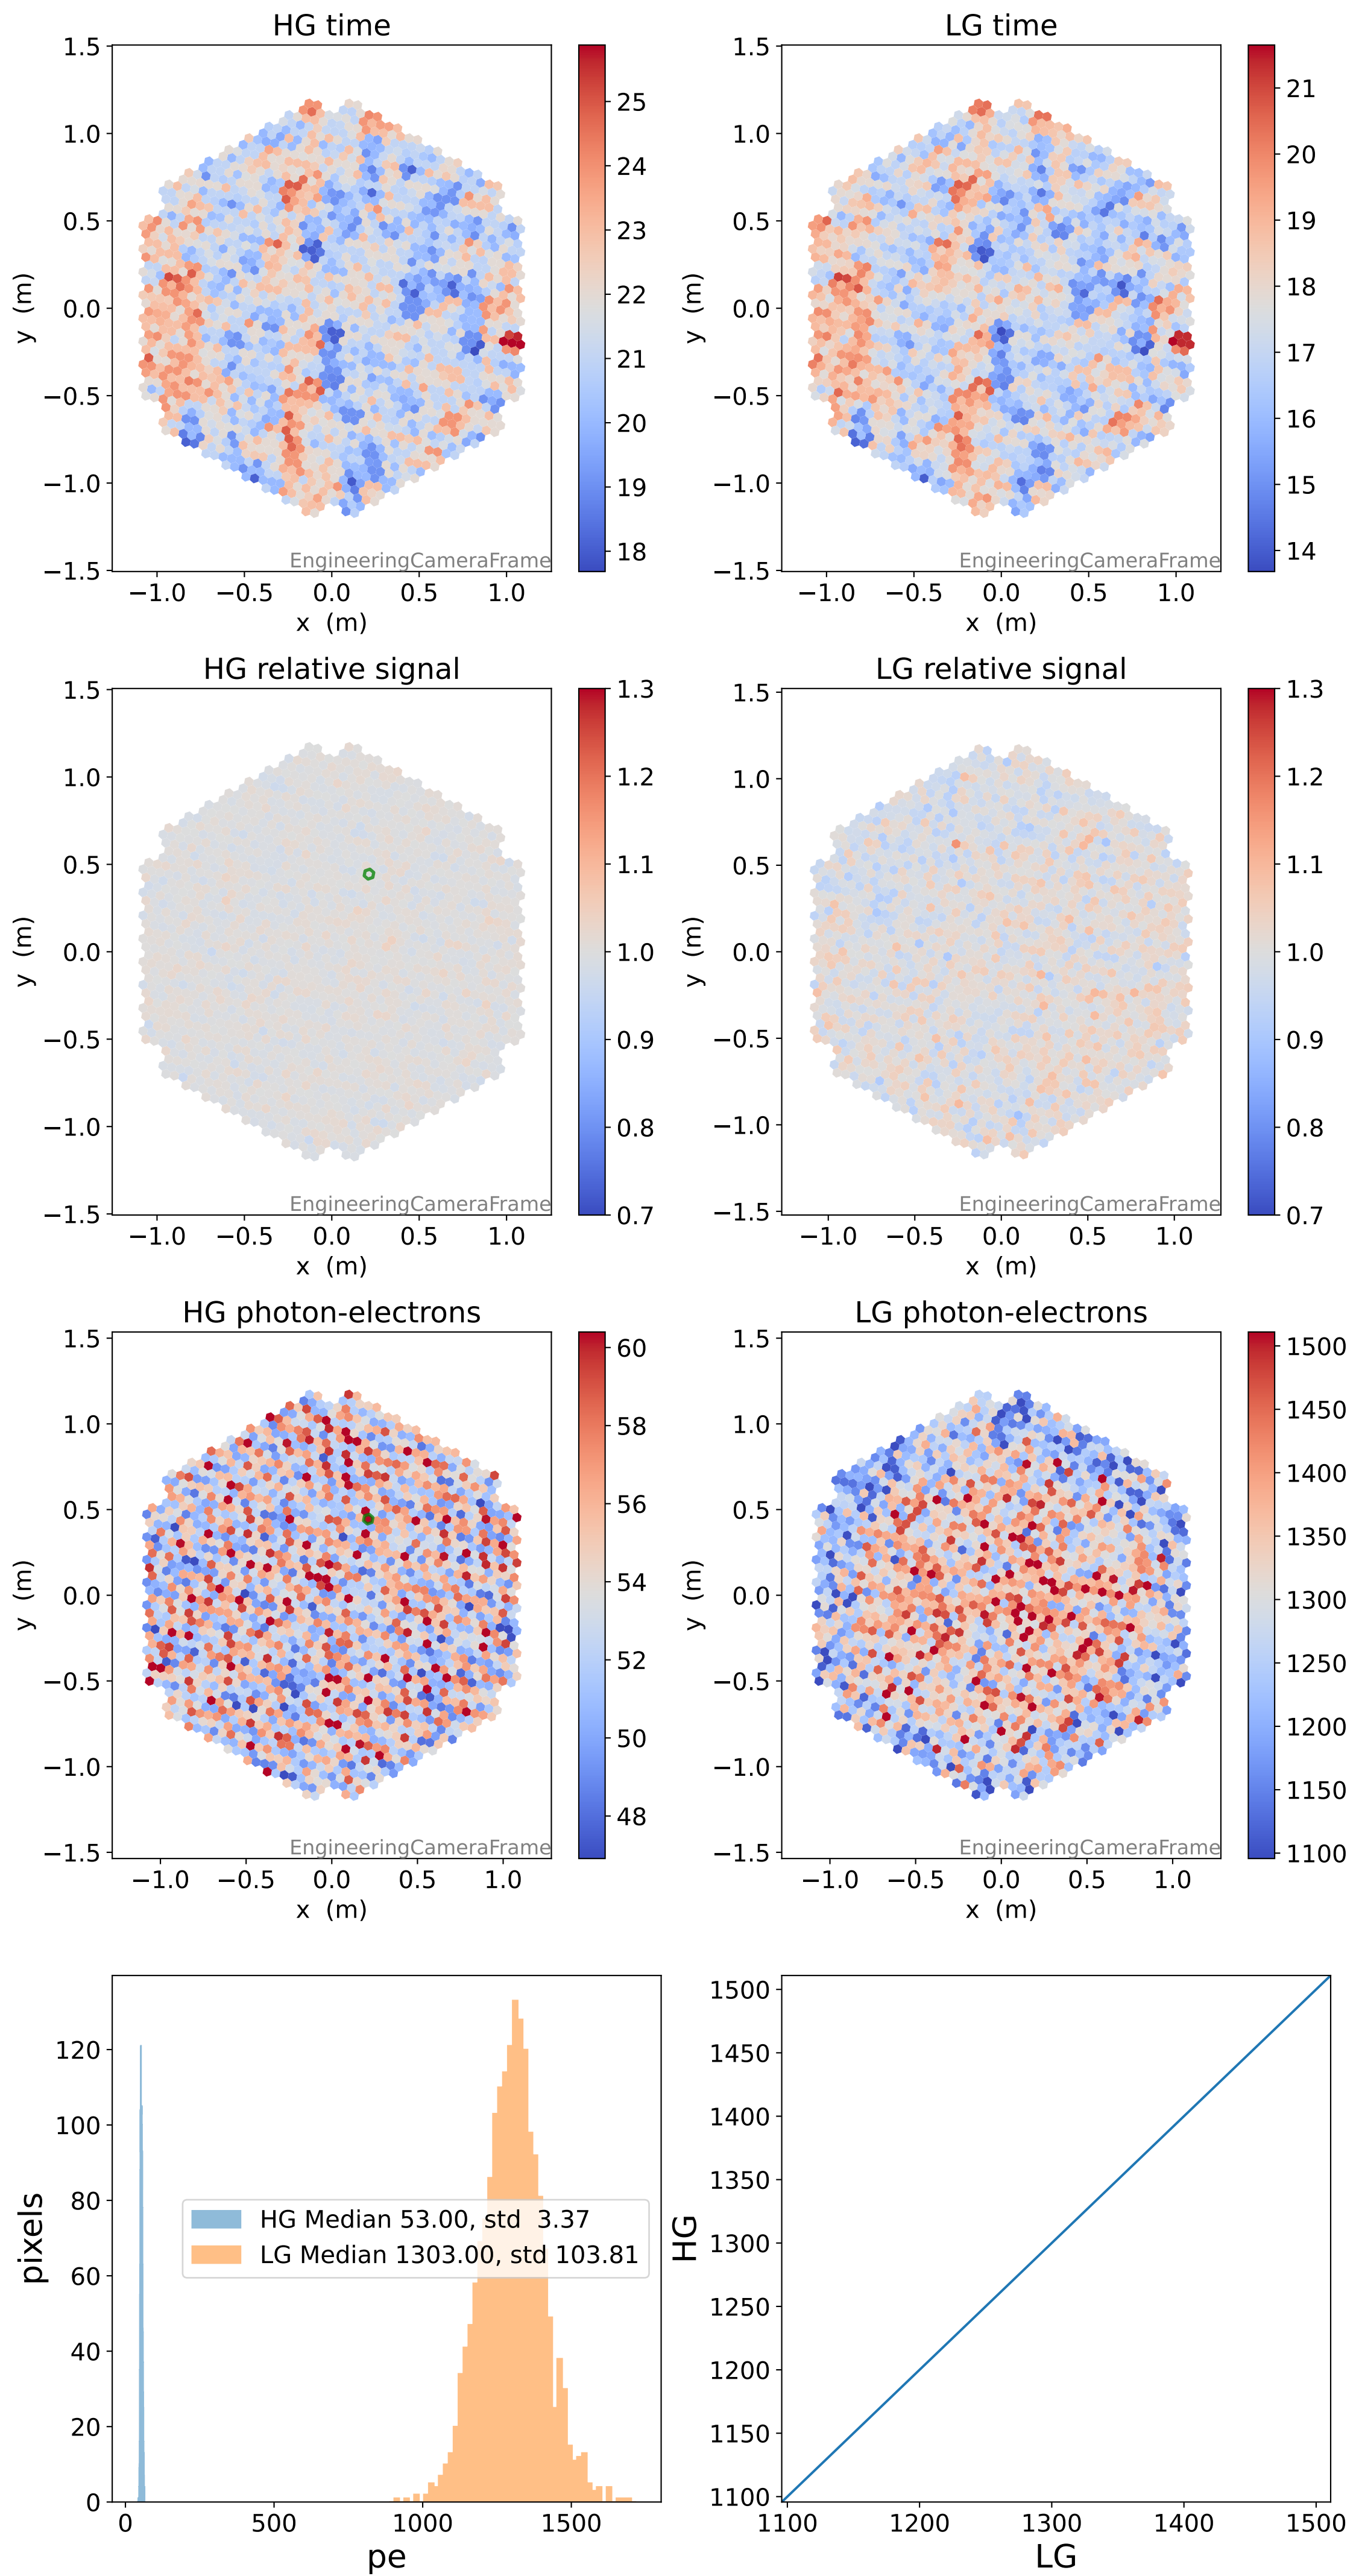

Run 13739

Run 13739

Run 13739 channel: HG

FF sample of 10000 events

pedestal sample of 10000 events

flat-fielded gain [ADC/pe]

Run 13739 channel: LG

FF sample of 10000 events

pedestal sample of 10000 events

flat-fielded gain [ADC/pe]