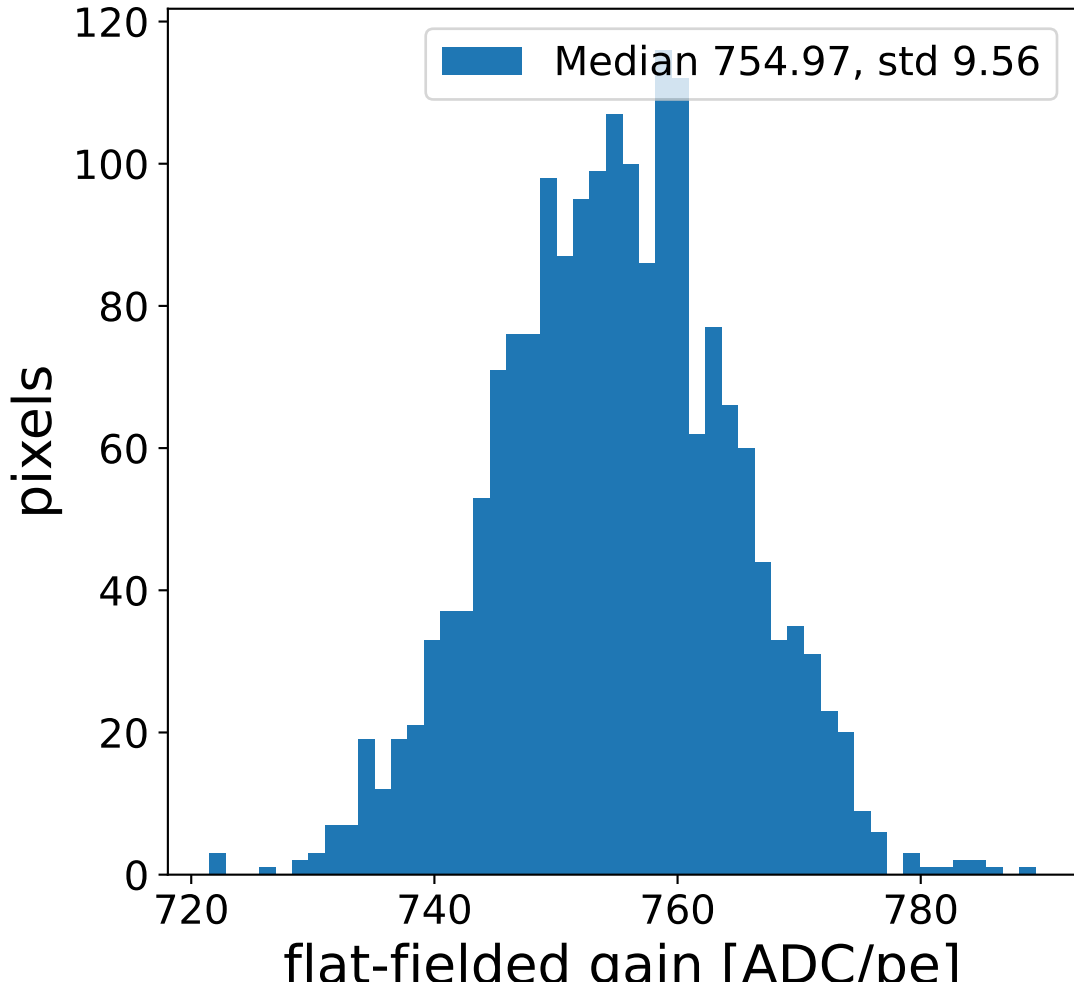

Run 13739

Run 13739

Run 13739 channel: HG

FF sample of 10000 events

pedestal sample of 10000 events

flat-fielded gain [ADC/pe]

Run 13739 channel: LG

FF sample of 10000 events

pedestal sample of 10000 events

flat-fielded gain [ADC/pe]