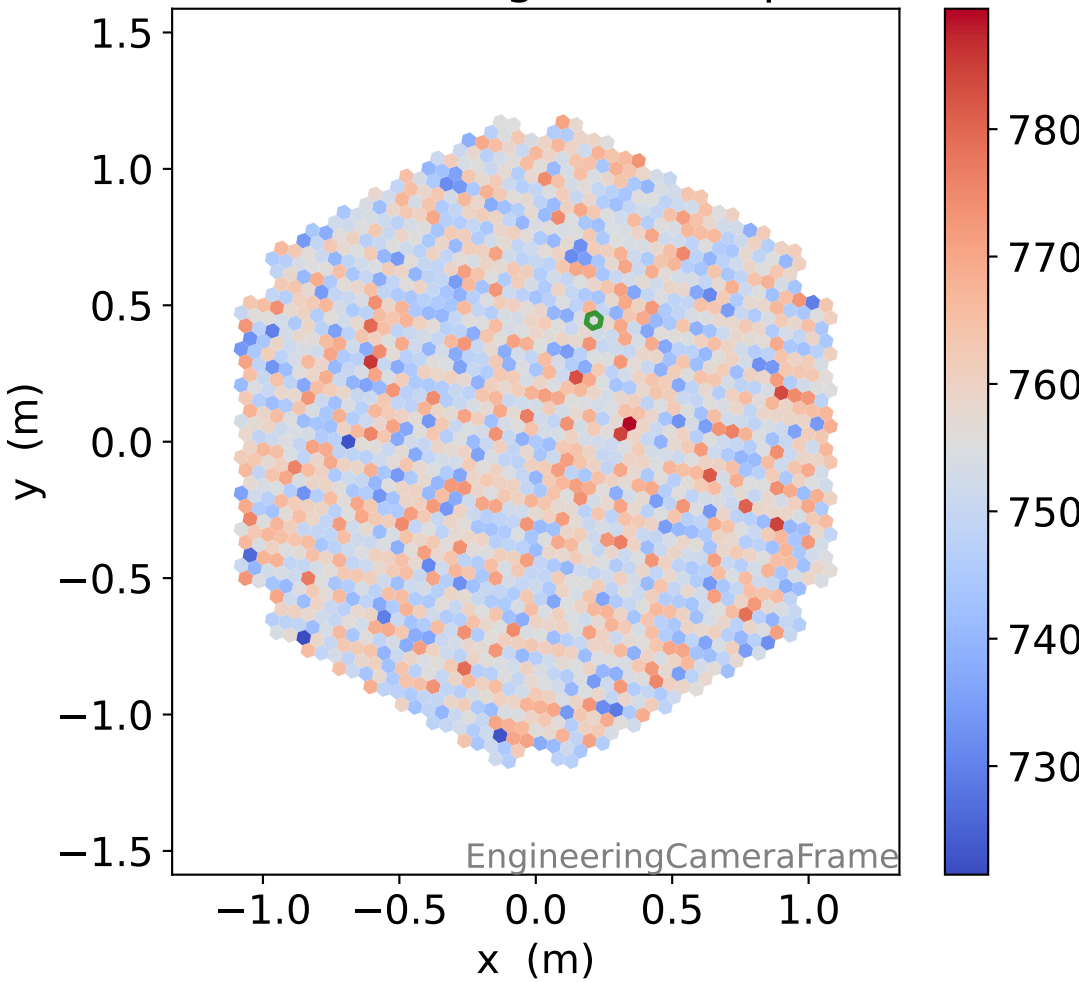

Run 13739

Run 13739

Run 13739 channel: HG

FF sample of 10000 events

pedestal sample of 10000 events

flat-fielded gain [ADC/pe]

Run 13739 channel: LG

FF sample of 10000 events

pedestal sample of 10000 events

flat-fielded gain [ADC/pe]