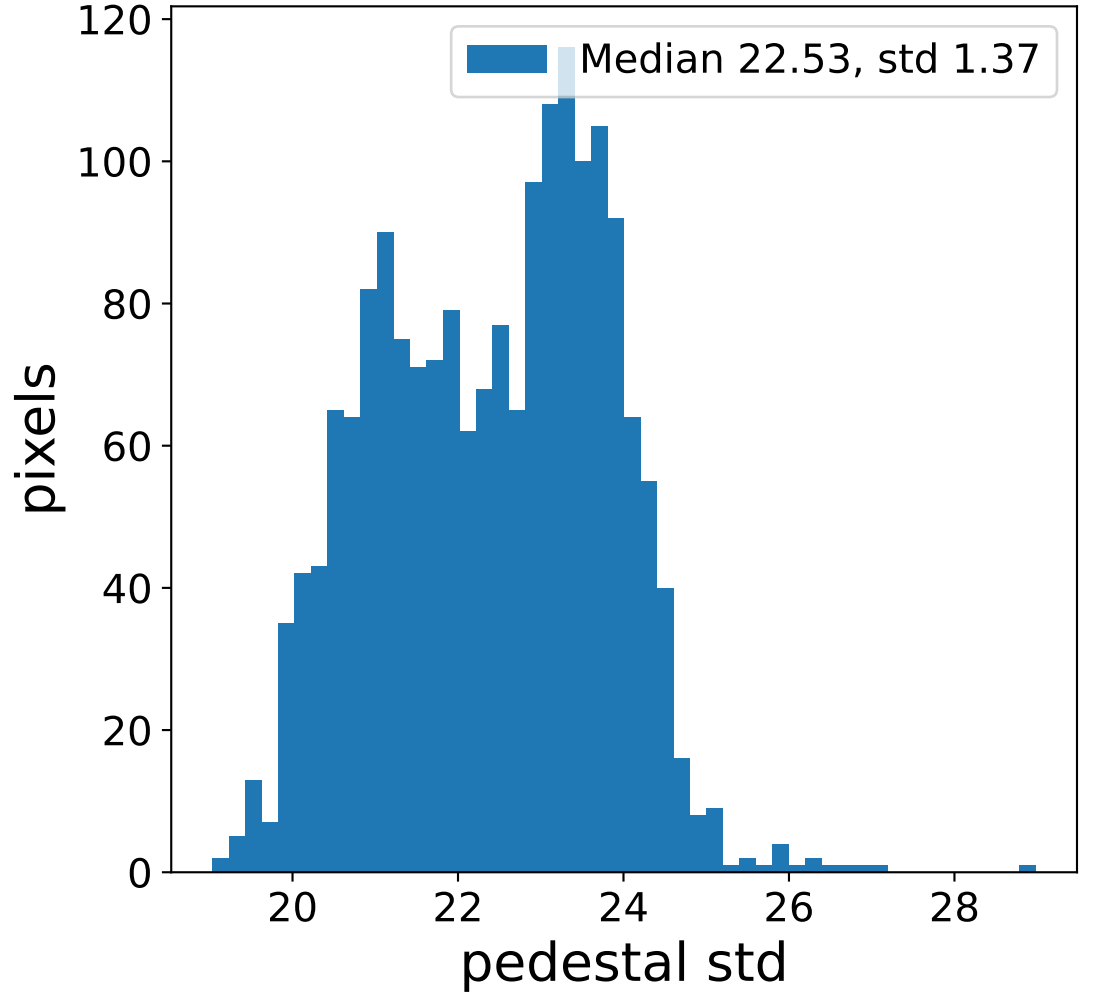

Run 13738

Run 13738

Run 13738 channel: HG

FF sample of 10000 events

pedestal sample of 10000 events

flat-fielded gain [ADC/pe]

Run 13738 channel: LG

FF sample of 10000 events

pedestal sample of 10000 events

flat-fielded gain [ADC/pe]