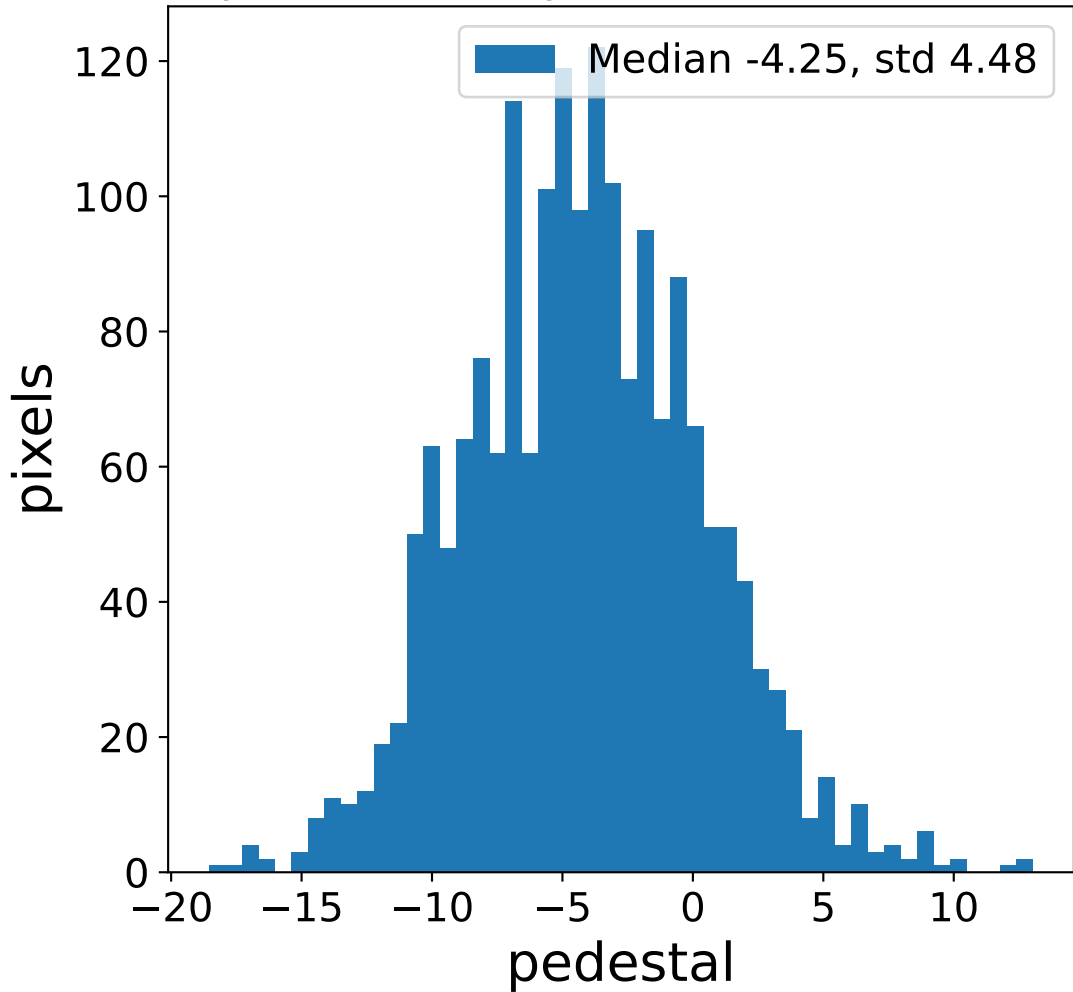

Run 13738

Run 13738

Run 13738 channel: HG

FF sample of 10000 events

pedestal sample of 10000 events

flat-fielded gain [ADC/pe]

Run 13738 channel: LG

FF sample of 10000 events

pedestal sample of 10000 events

flat-fielded gain [ADC/pe]