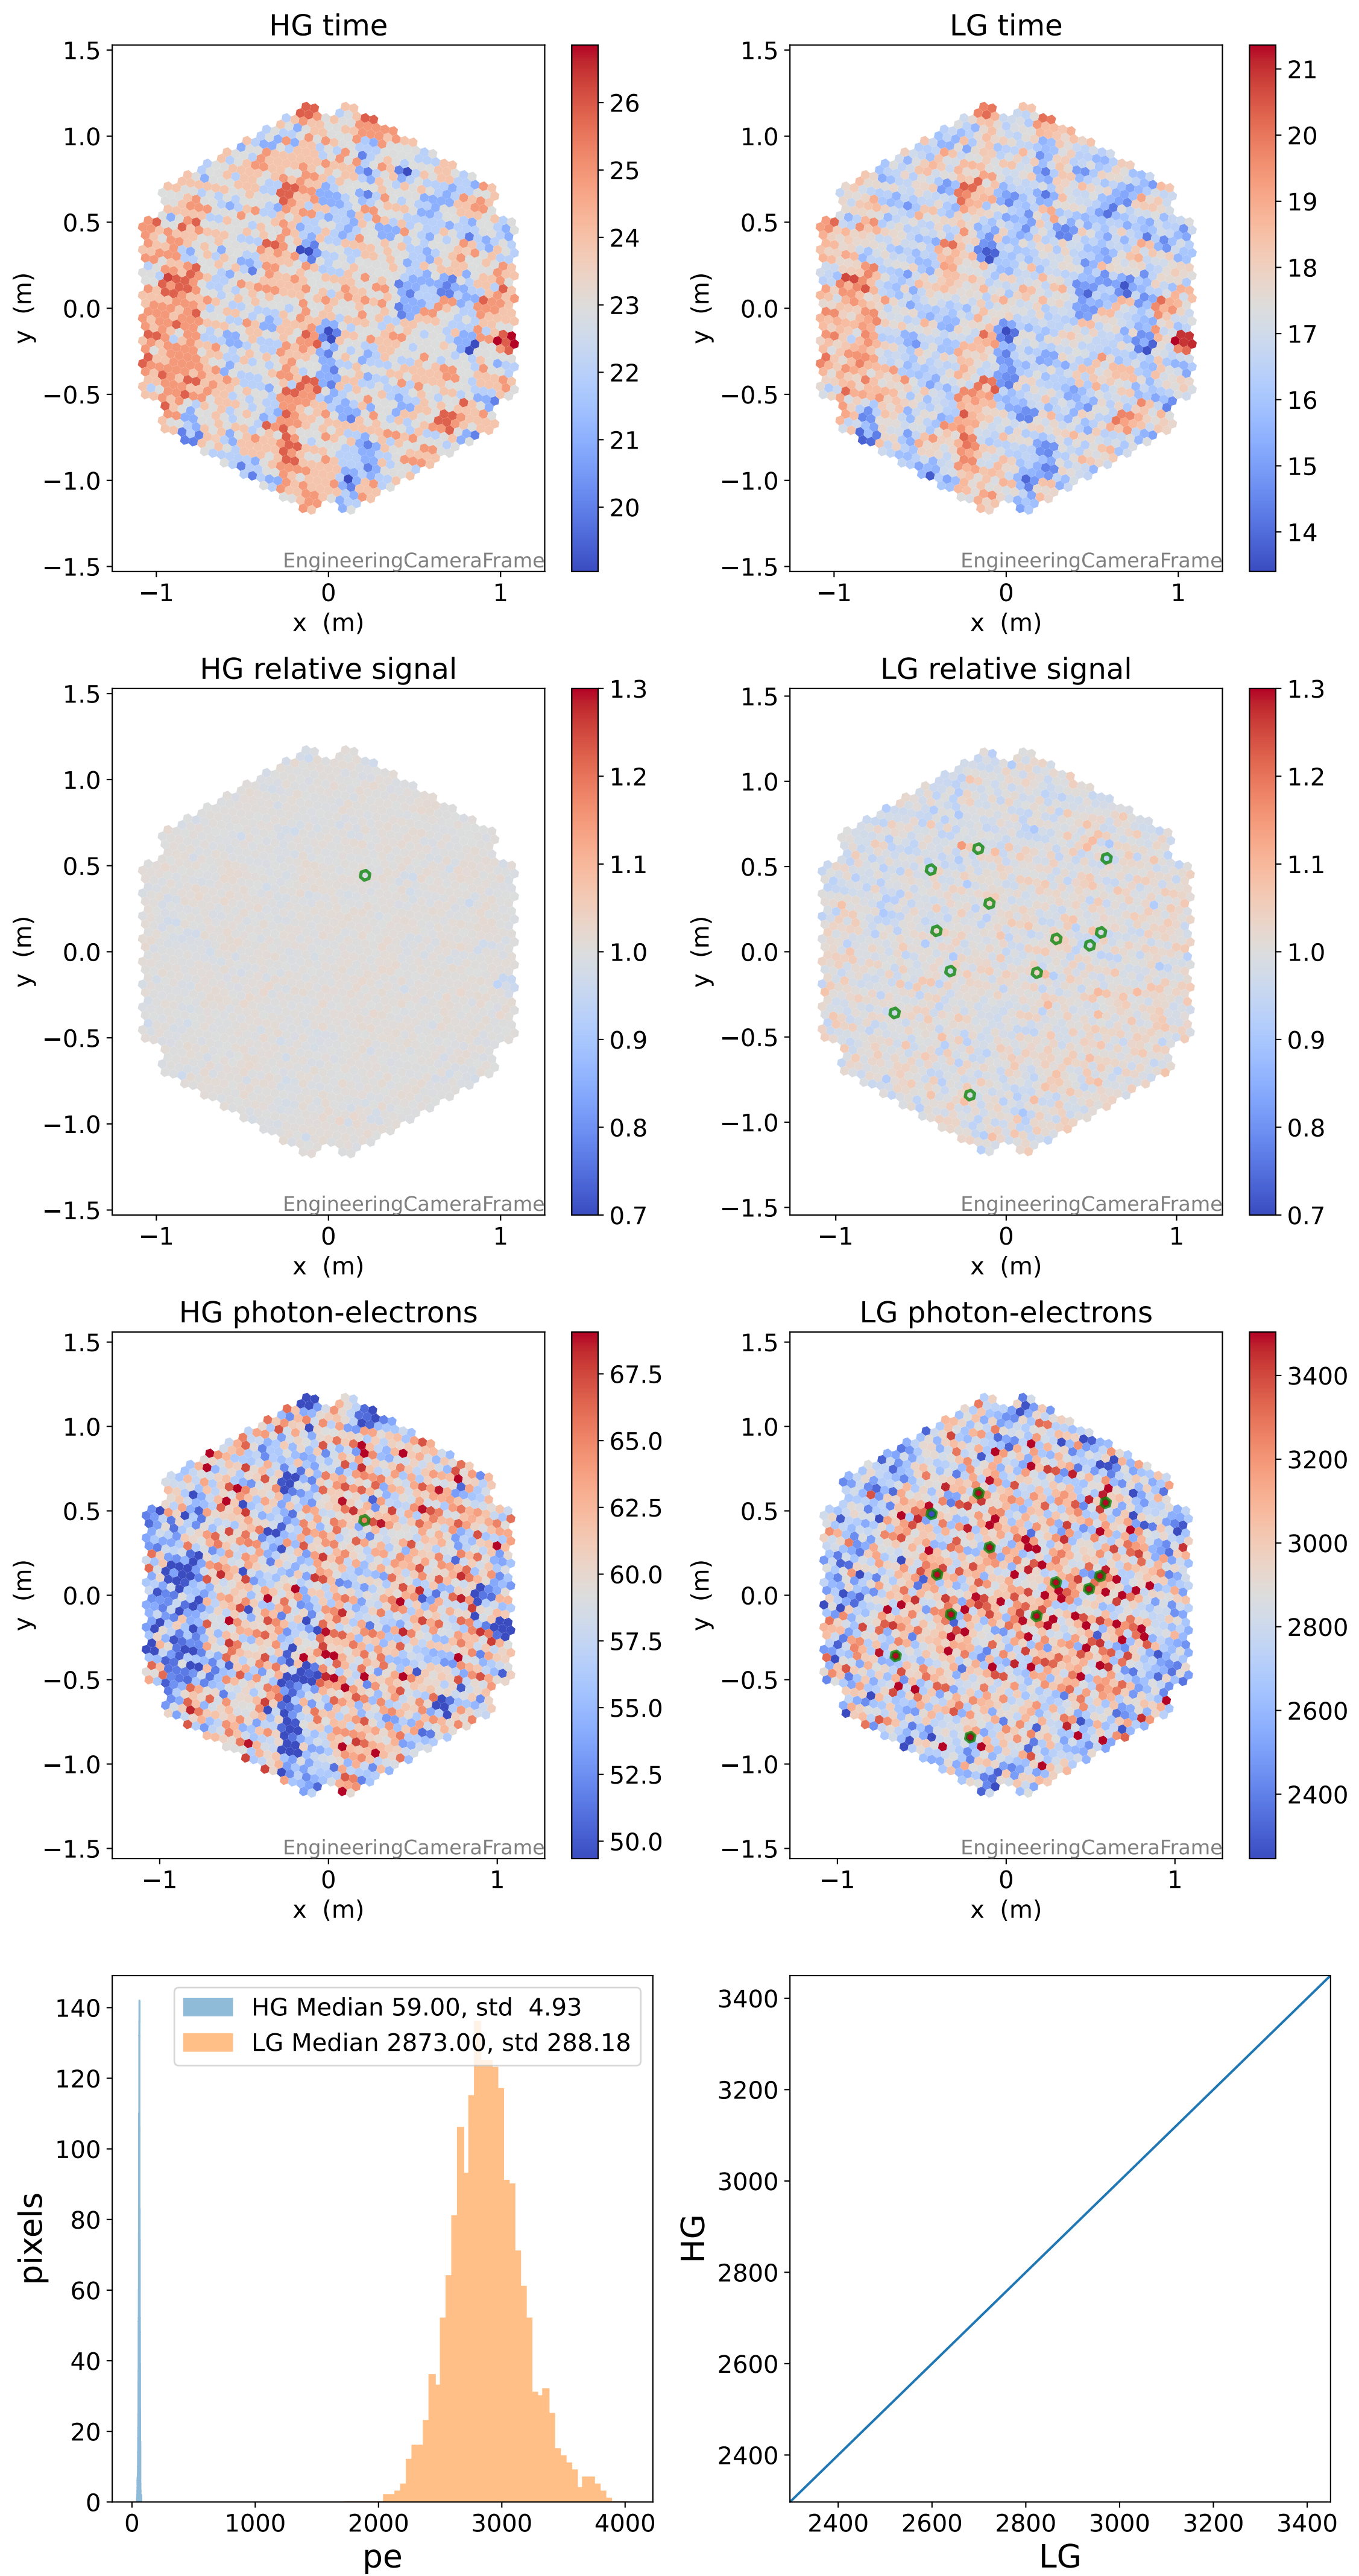

Run 13738

Run 13738

Run 13738 channel: HG

FF sample of 10000 events

pedestal sample of 10000 events

flat-fielded gain [ADC/pe]

Run 13738 channel: LG

FF sample of 10000 events

pedestal sample of 10000 events

flat-fielded gain [ADC/pe]