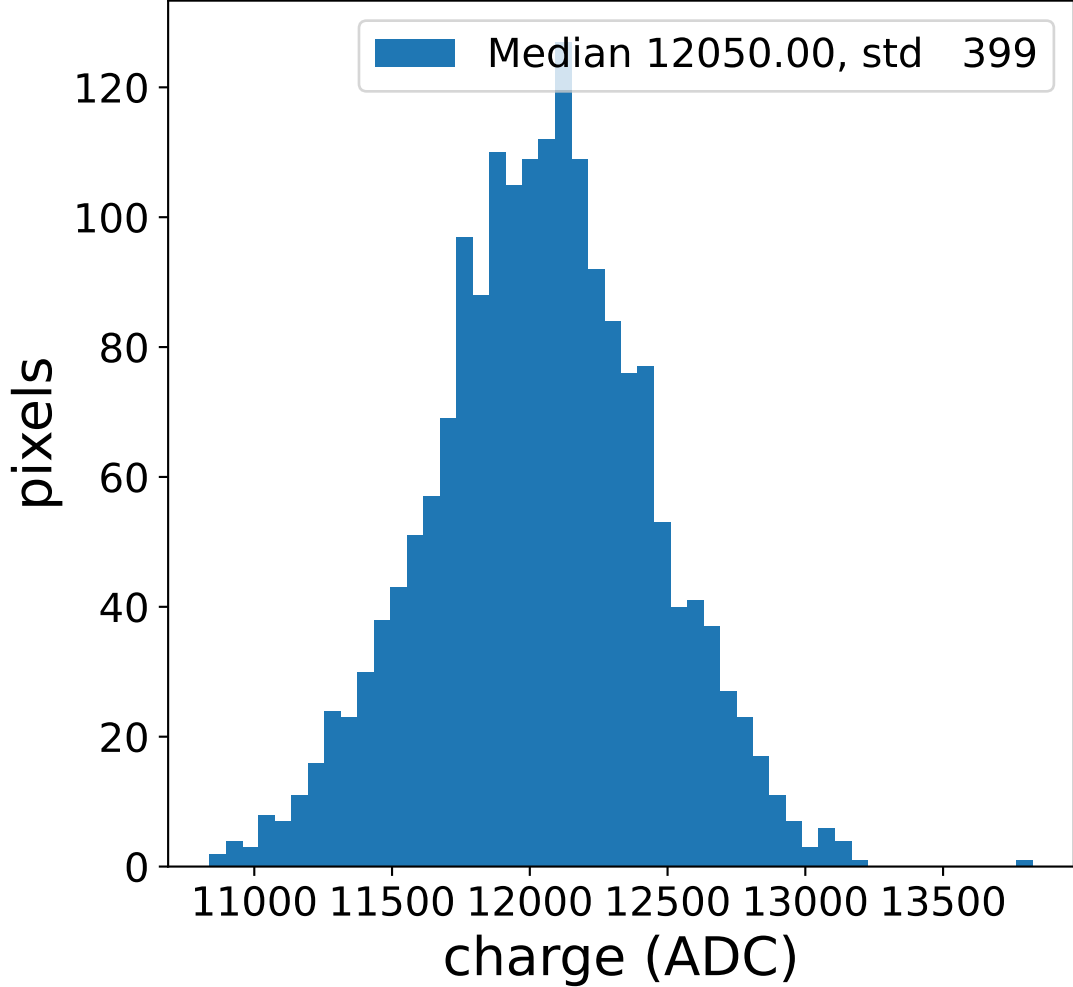

Run 13738

Run 13738

Run 13738 channel: HG

FF sample of 10000 events

pedestal sample of 10000 events

flat-fielded gain [ADC/pe]

Run 13738 channel: LG

FF sample of 10000 events

pedestal sample of 10000 events

flat-fielded gain [ADC/pe]