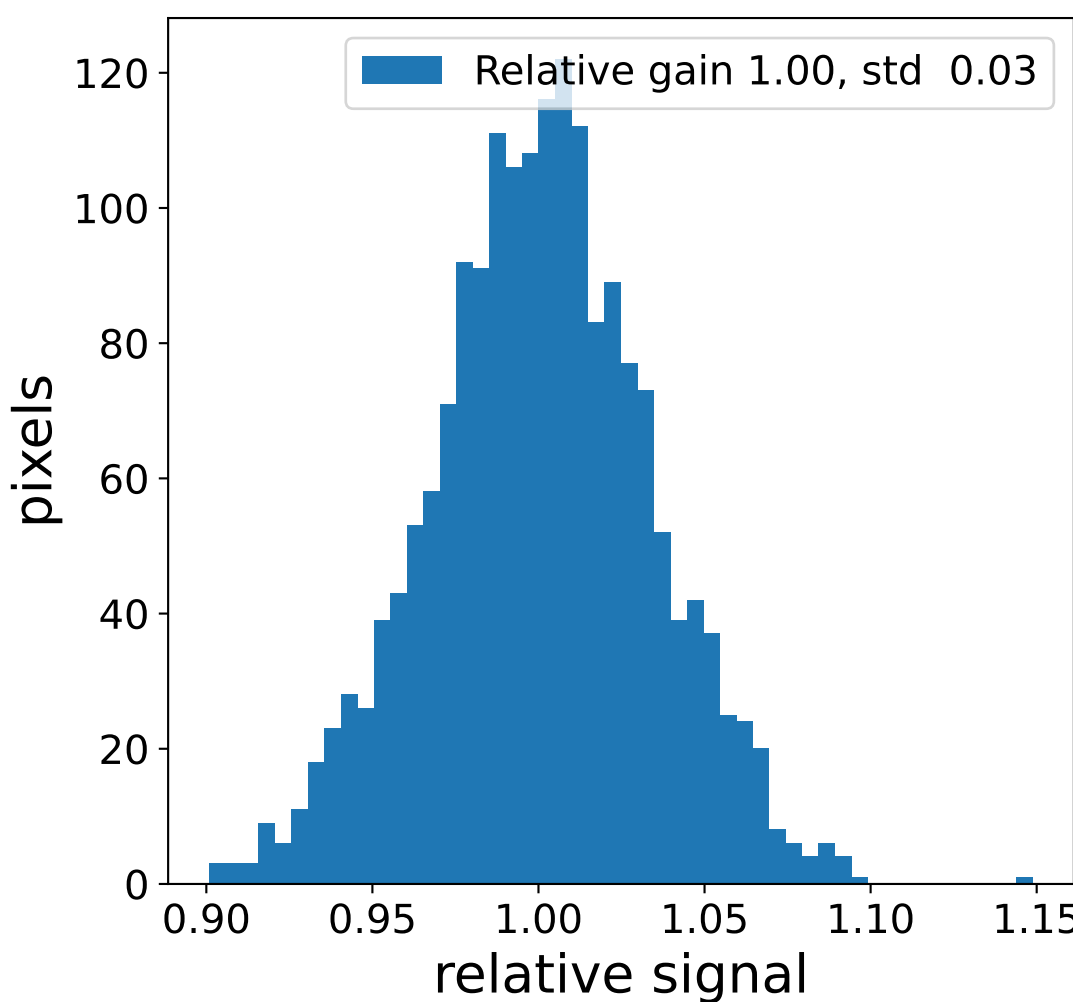

Run 13738

Run 13738

Run 13738 channel: HG

FF sample of 10000 events

pedestal sample of 10000 events

flat-fielded gain [ADC/pe]

Run 13738 channel: LG

FF sample of 10000 events

pedestal sample of 10000 events

flat-fielded gain [ADC/pe]