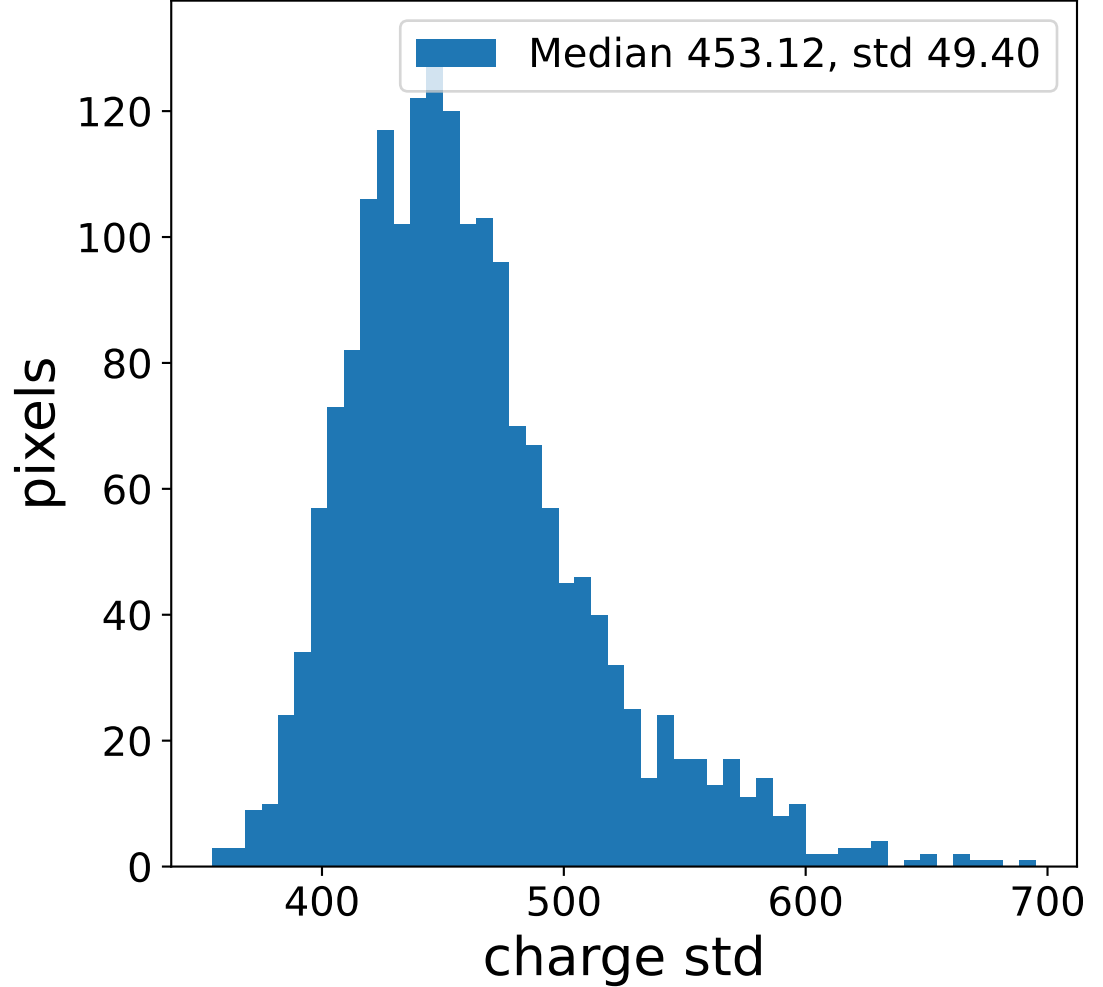

Run 13738

Run 13738

Run 13738 channel: HG

FF sample of 10000 events

pedestal sample of 10000 events

flat-fielded gain [ADC/pe]

Run 13738 channel: LG

FF sample of 10000 events

pedestal sample of 10000 events

flat-fielded gain [ADC/pe]