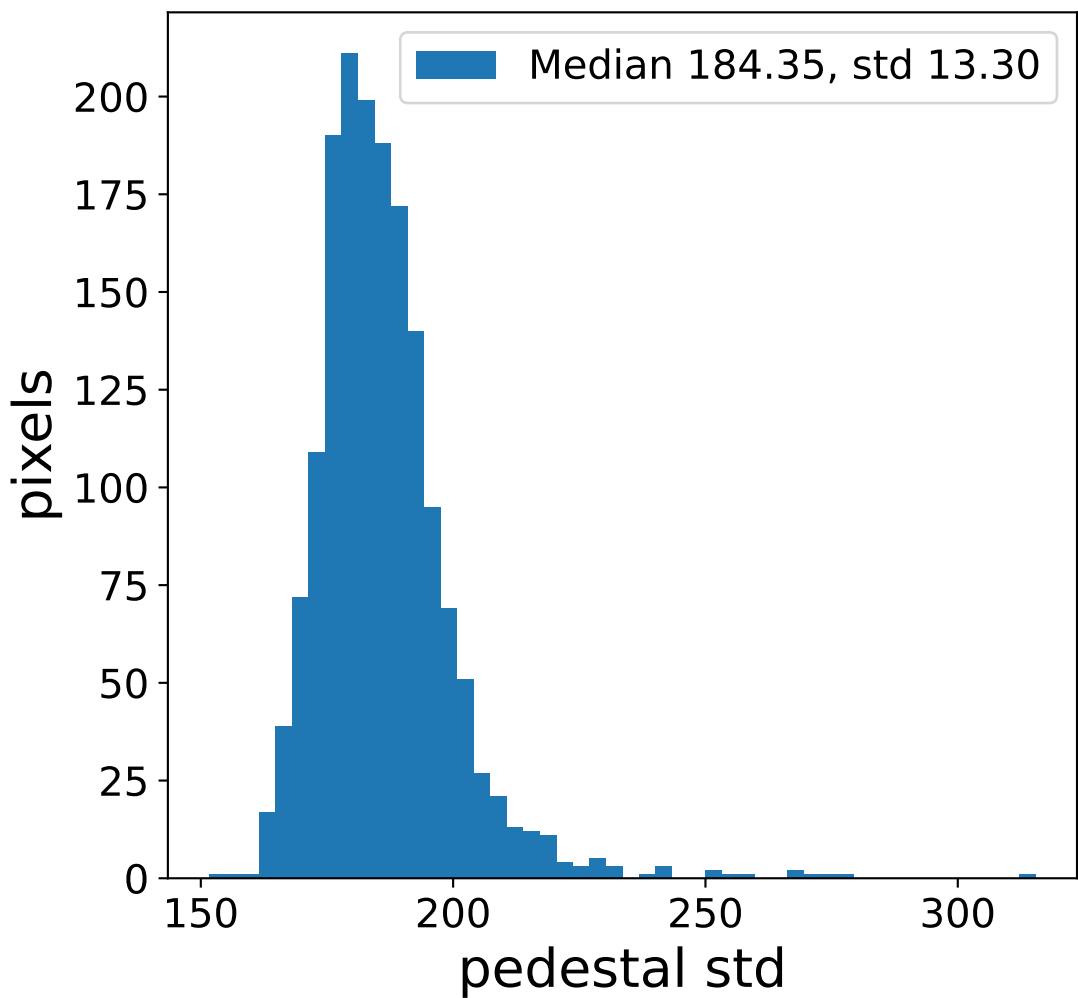

Run 13736

Run 13736

Run 13736 channel: HG

FF sample of 10000 events

pedestal sample of 10000 events

flat-fielded gain [ADC/pe]

Run 13736 channel: LG

FF sample of 10000 events

pedestal sample of 10000 events

flat-fielded gain [ADC/pe]