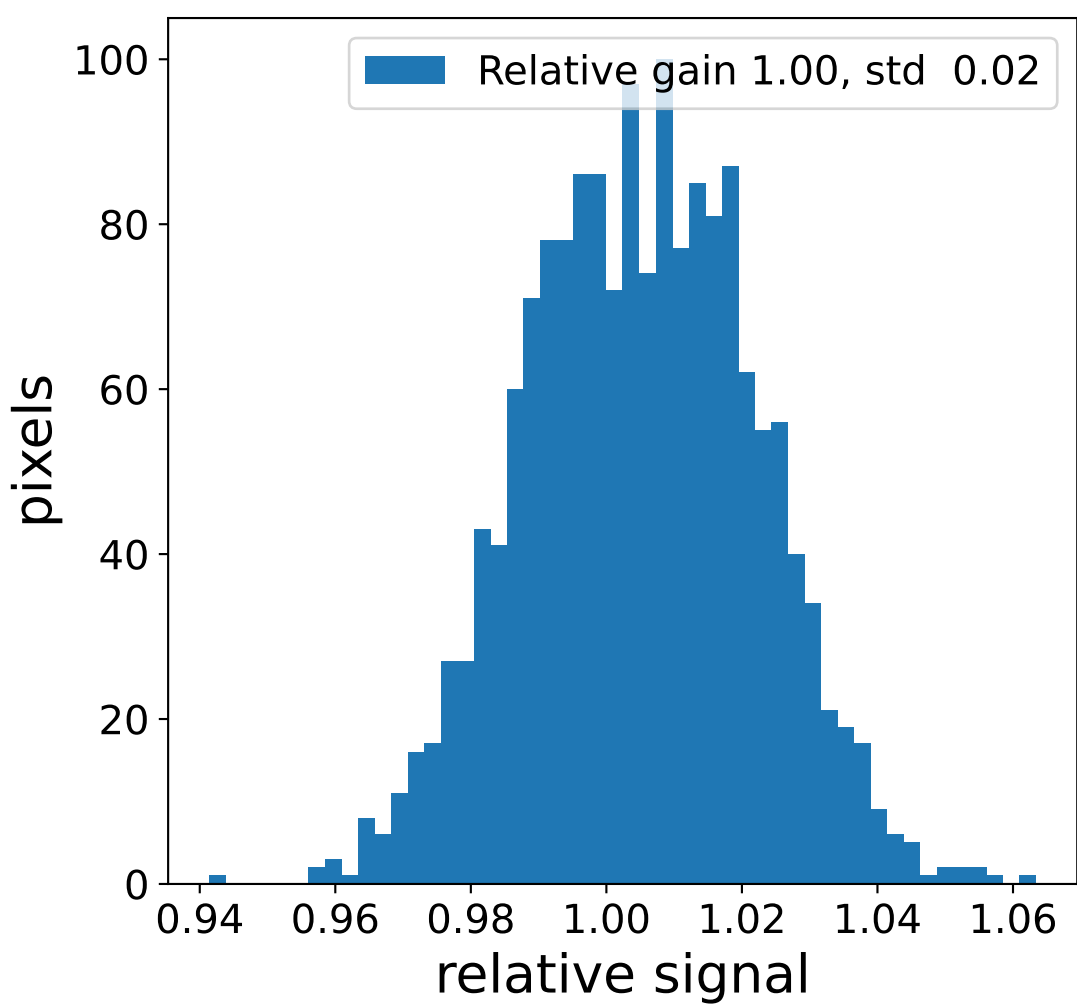

Run 13736

Run 13736

Run 13736 channel: HG

FF sample of 10000 events

pedestal sample of 10000 events

flat-fielded gain [ADC/pe]

Run 13736 channel: LG

FF sample of 10000 events

pedestal sample of 10000 events

flat-fielded gain [ADC/pe]