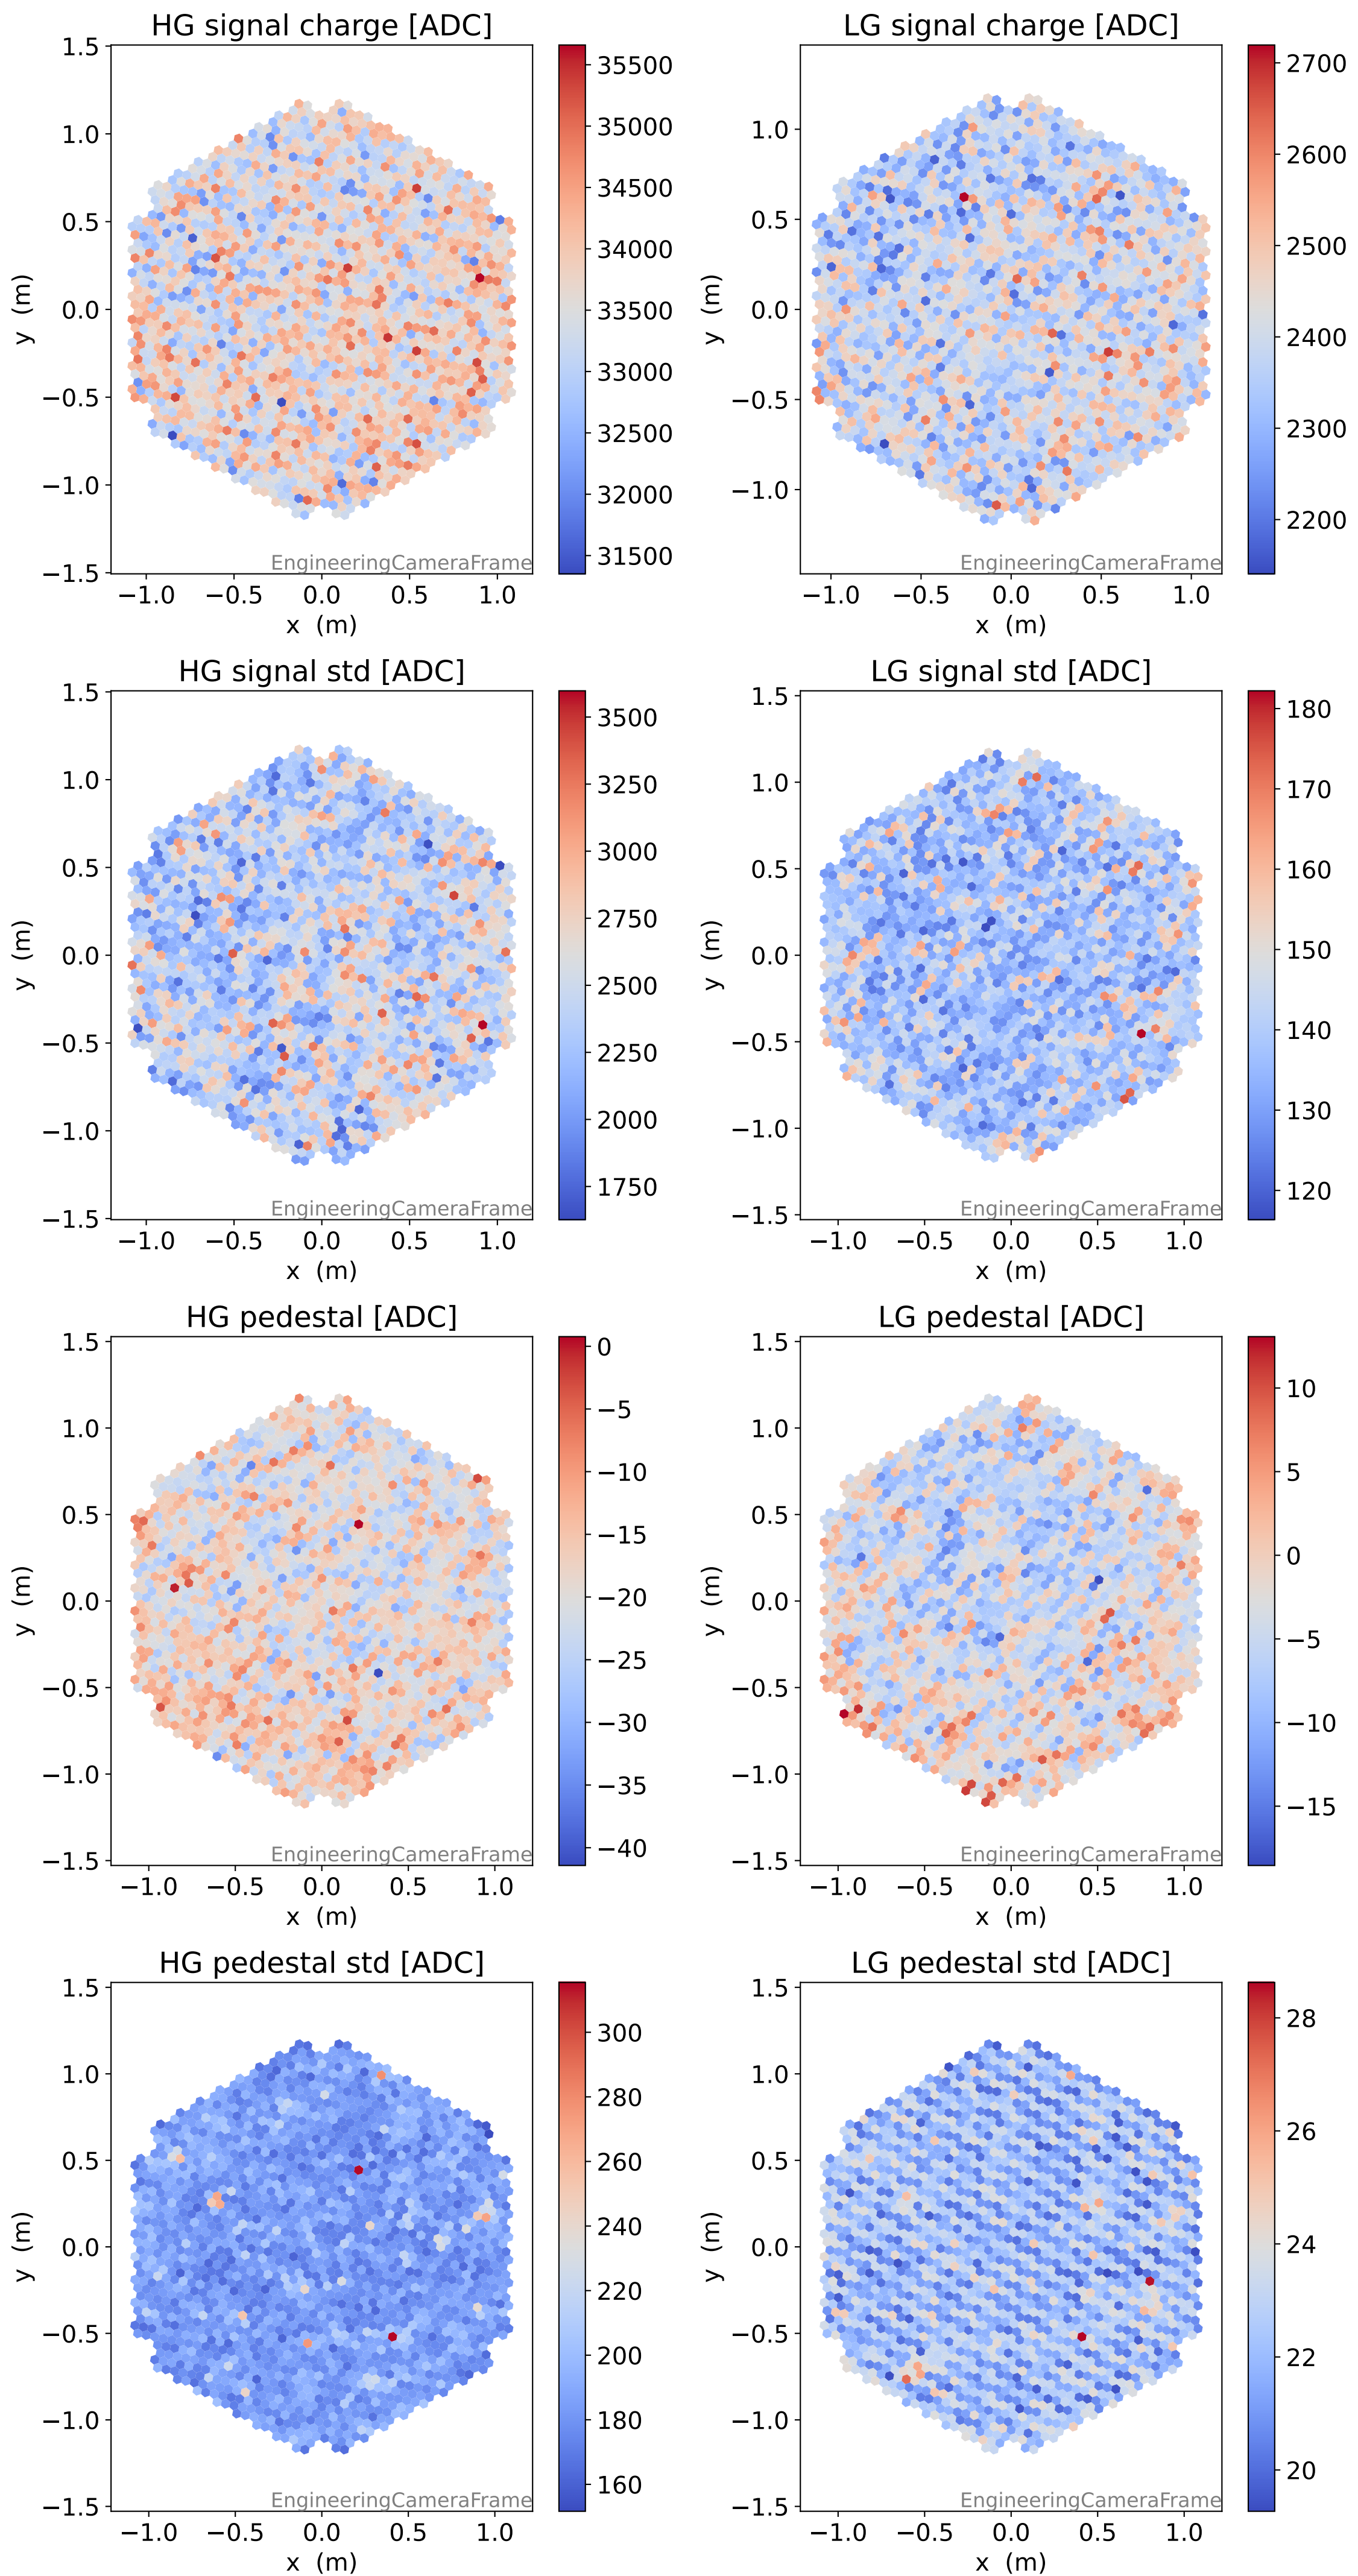

Run 13736

Run 13736

Run 13736 channel: HG

FF sample of 10000 events

pedestal sample of 10000 events

flat-fielded gain [ADC/pe]

Run 13736 channel: LG

FF sample of 10000 events

pedestal sample of 10000 events

flat-fielded gain [ADC/pe]