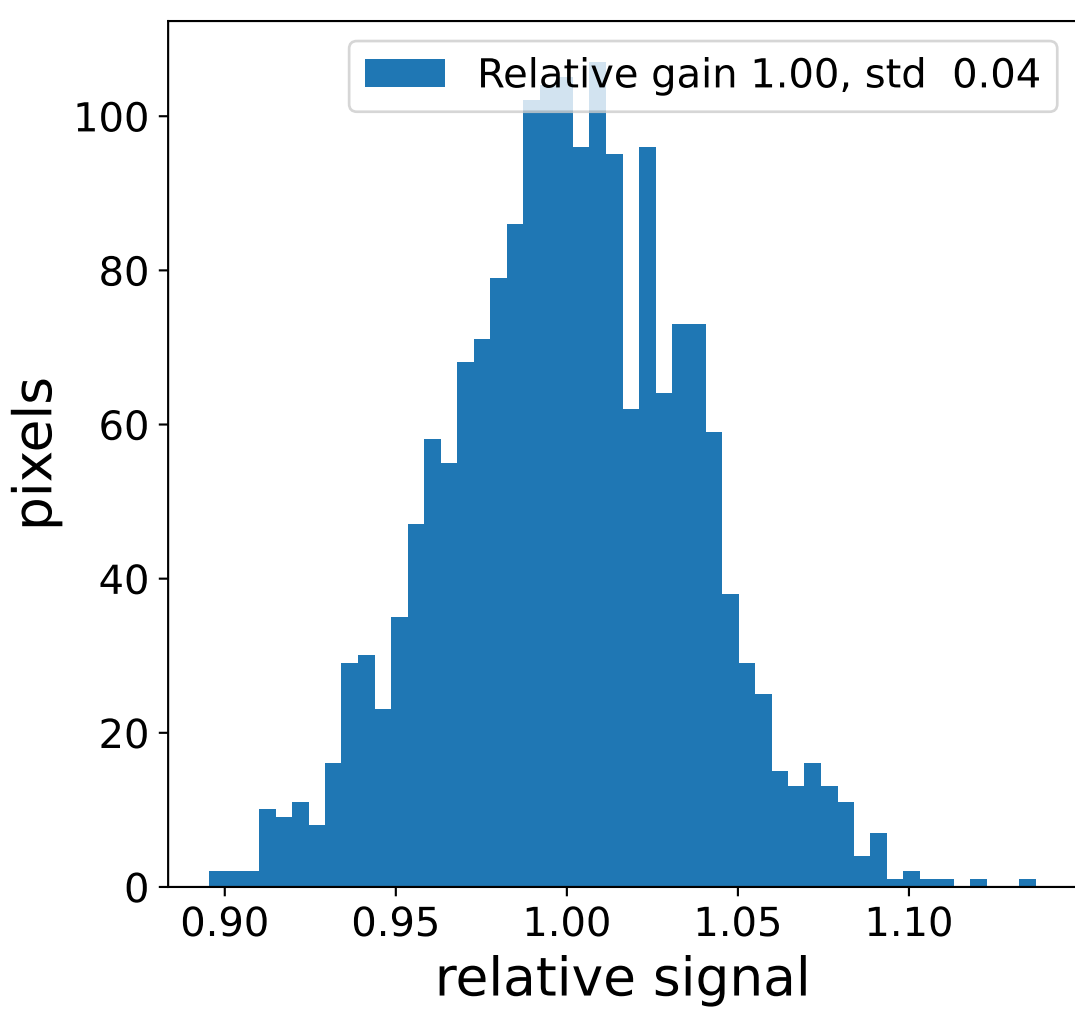

Run 13736

Run 13736

Run 13736 channel: HG

FF sample of 10000 events

pedestal sample of 10000 events

flat-fielded gain [ADC/pe]

Run 13736 channel: LG

FF sample of 10000 events

pedestal sample of 10000 events

flat-fielded gain [ADC/pe]