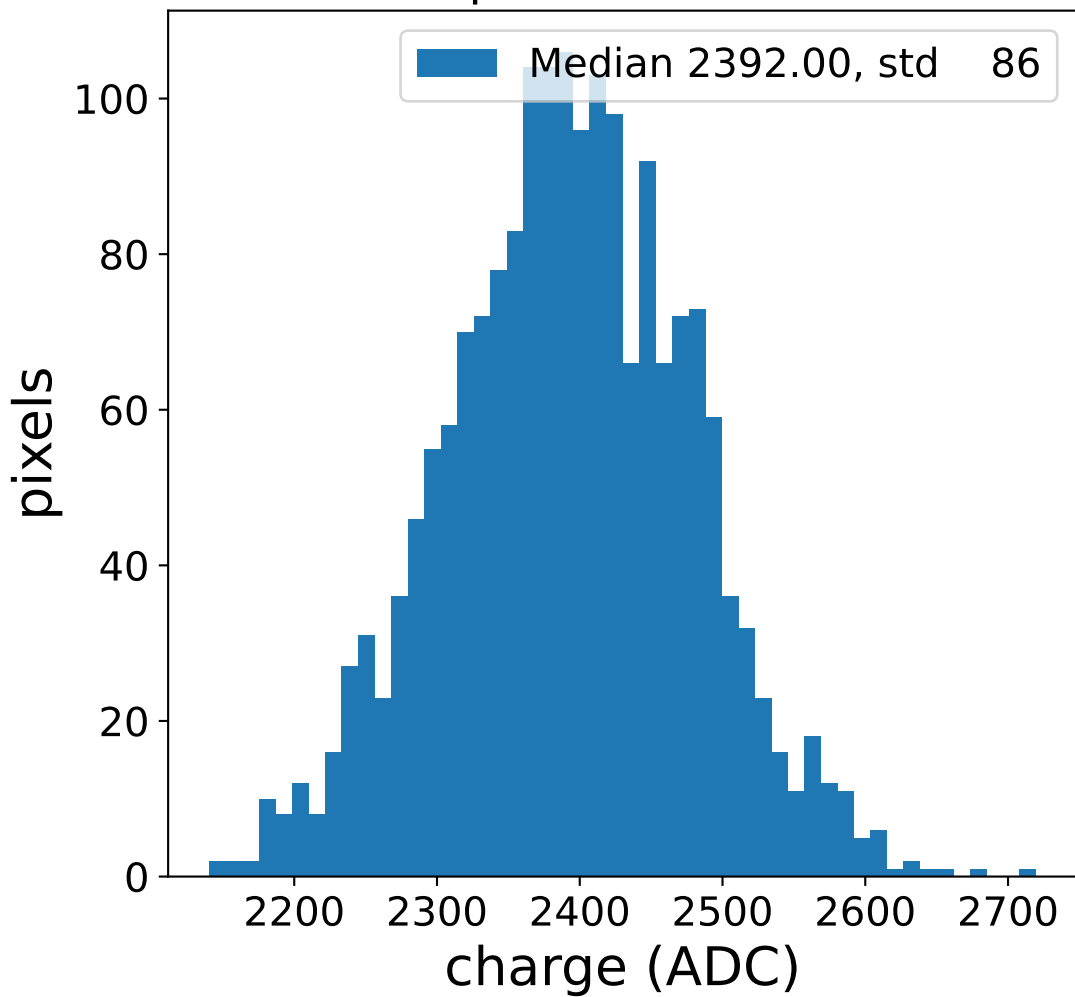

Run 13736

Run 13736

Run 13736 channel: HG

FF sample of 10000 events

pedestal sample of 10000 events

flat-fielded gain [ADC/pe]

Run 13736 channel: LG

FF sample of 10000 events

pedestal sample of 10000 events

flat-fielded gain [ADC/pe]