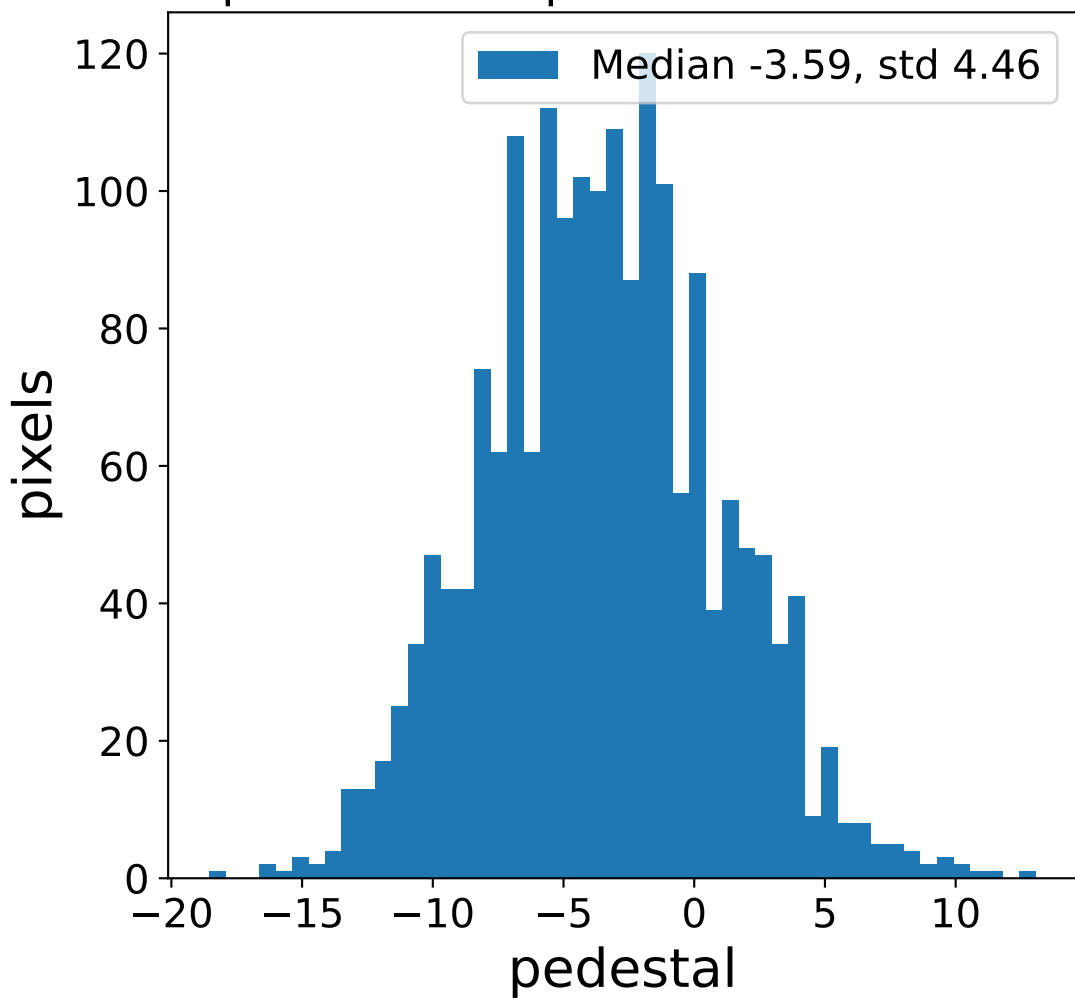

Run 13736

Run 13736

Run 13736 channel: HG

FF sample of 10000 events

pedestal sample of 10000 events

flat-fielded gain [ADC/pe]

Run 13736 channel: LG

FF sample of 10000 events

pedestal sample of 10000 events

flat-fielded gain [ADC/pe]