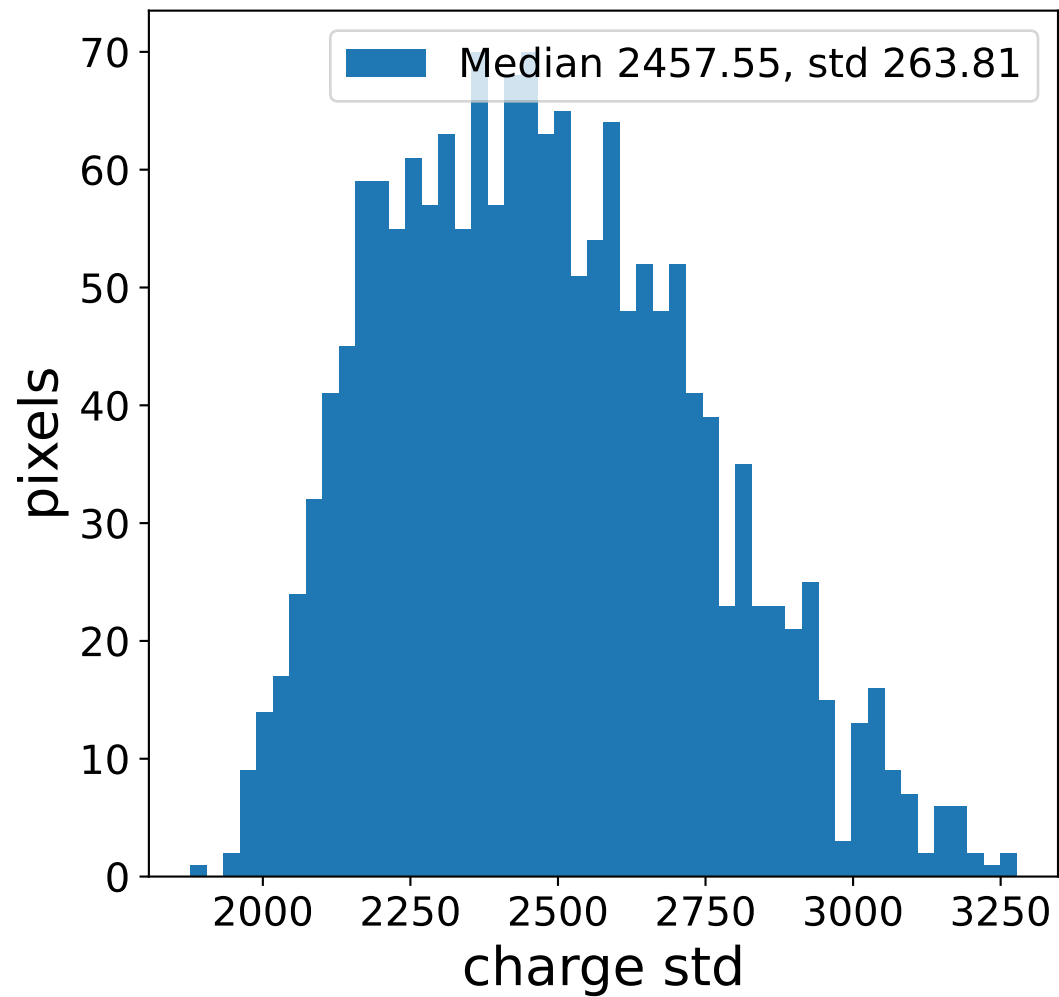

Run 13736

Run 13736

Run 13736 channel: HG

FF sample of 10000 events

pedestal sample of 10000 events

flat-fielded gain [ADC/pe]

Run 13736 channel: LG

FF sample of 10000 events

pedestal sample of 10000 events

flat-fielded gain [ADC/pe]