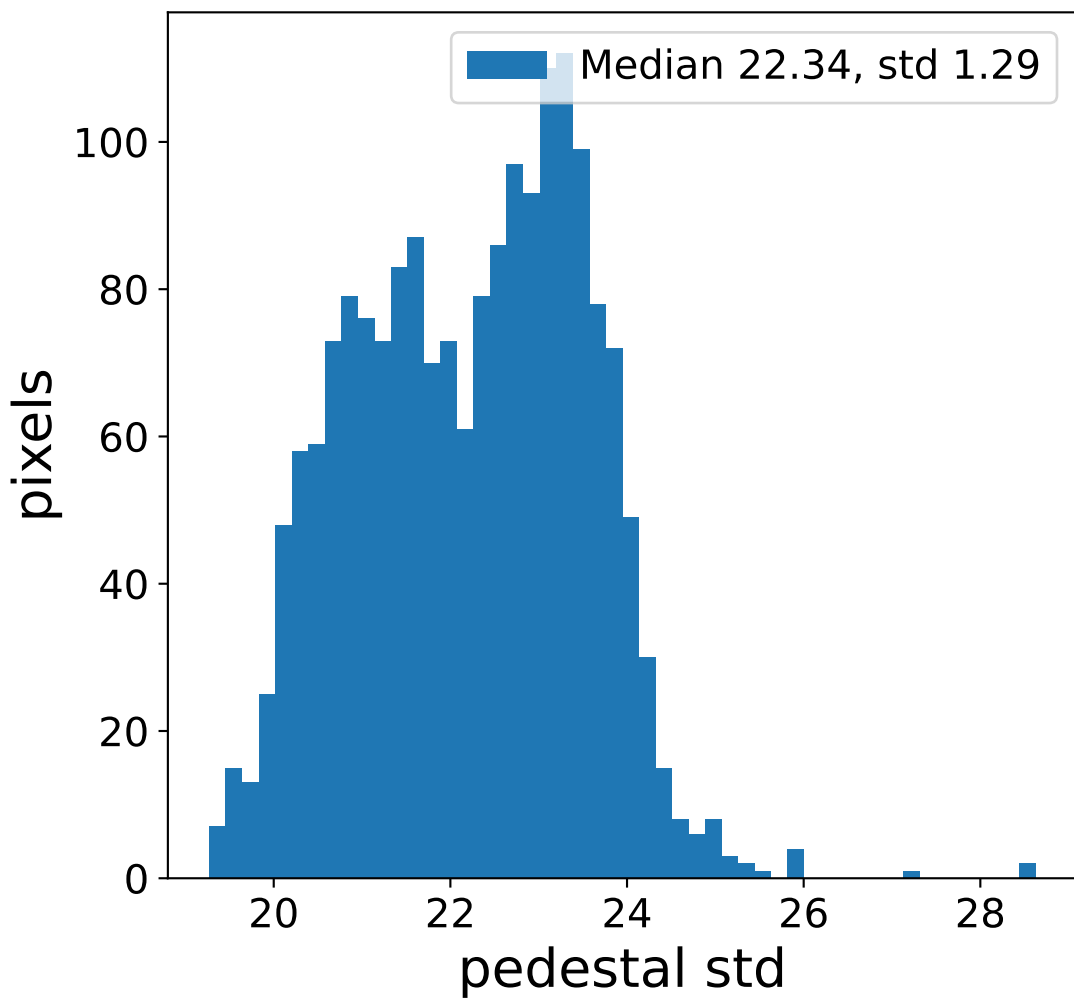

Run 13736

Run 13736

Run 13736 channel: HG

FF sample of 10000 events

pedestal sample of 10000 events

flat-fielded gain [ADC/pe]

Run 13736 channel: LG

FF sample of 10000 events

pedestal sample of 10000 events

flat-fielded gain [ADC/pe]