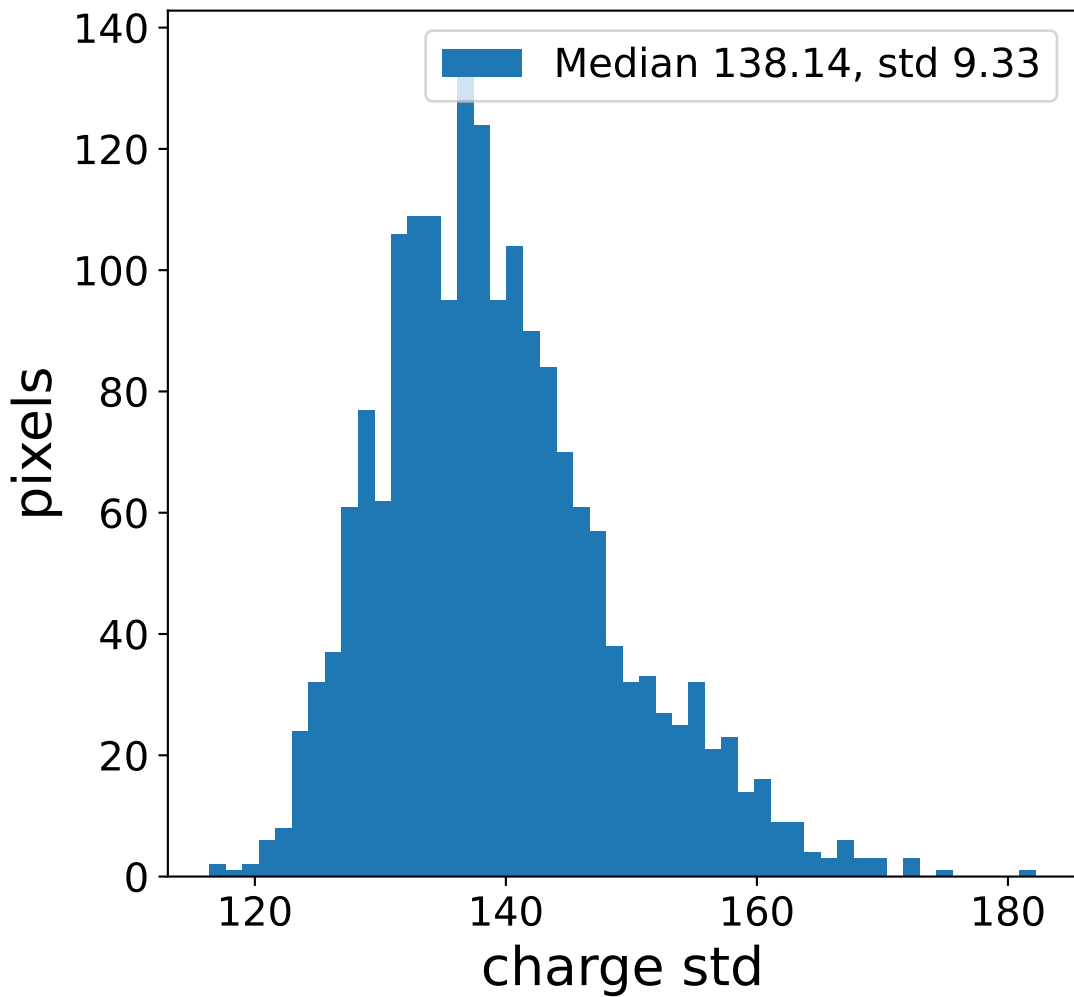

Run 13736

Run 13736

Run 13736 channel: HG

FF sample of 10000 events

pedestal sample of 10000 events

flat-fielded gain [ADC/pe]

Run 13736 channel: LG

FF sample of 10000 events

pedestal sample of 10000 events

flat-fielded gain [ADC/pe]