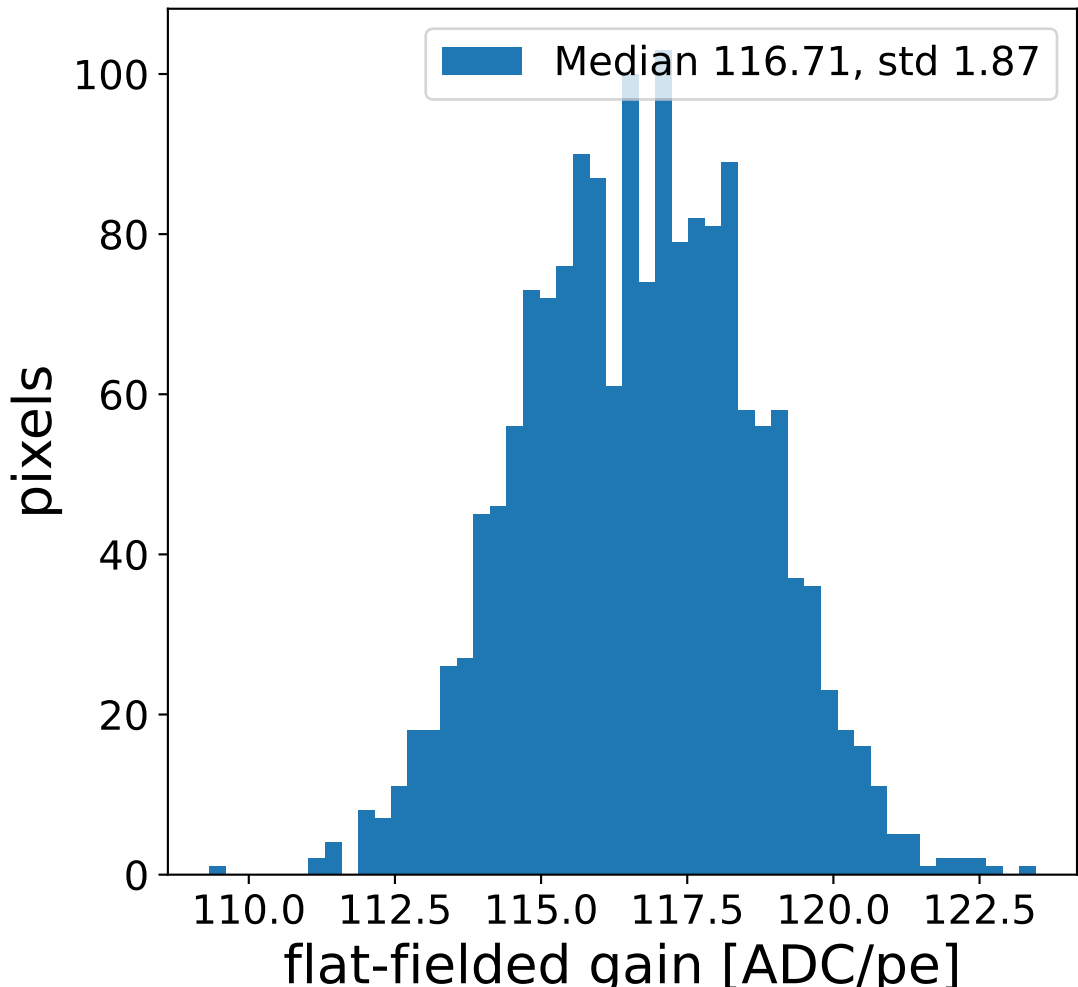

Run 13736

Run 13736

Run 13736 channel: HG

FF sample of 10000 events

pedestal sample of 10000 events

flat-fielded gain [ADC/pe]

Run 13736 channel: LG

FF sample of 10000 events

pedestal sample of 10000 events

flat-fielded gain [ADC/pe]