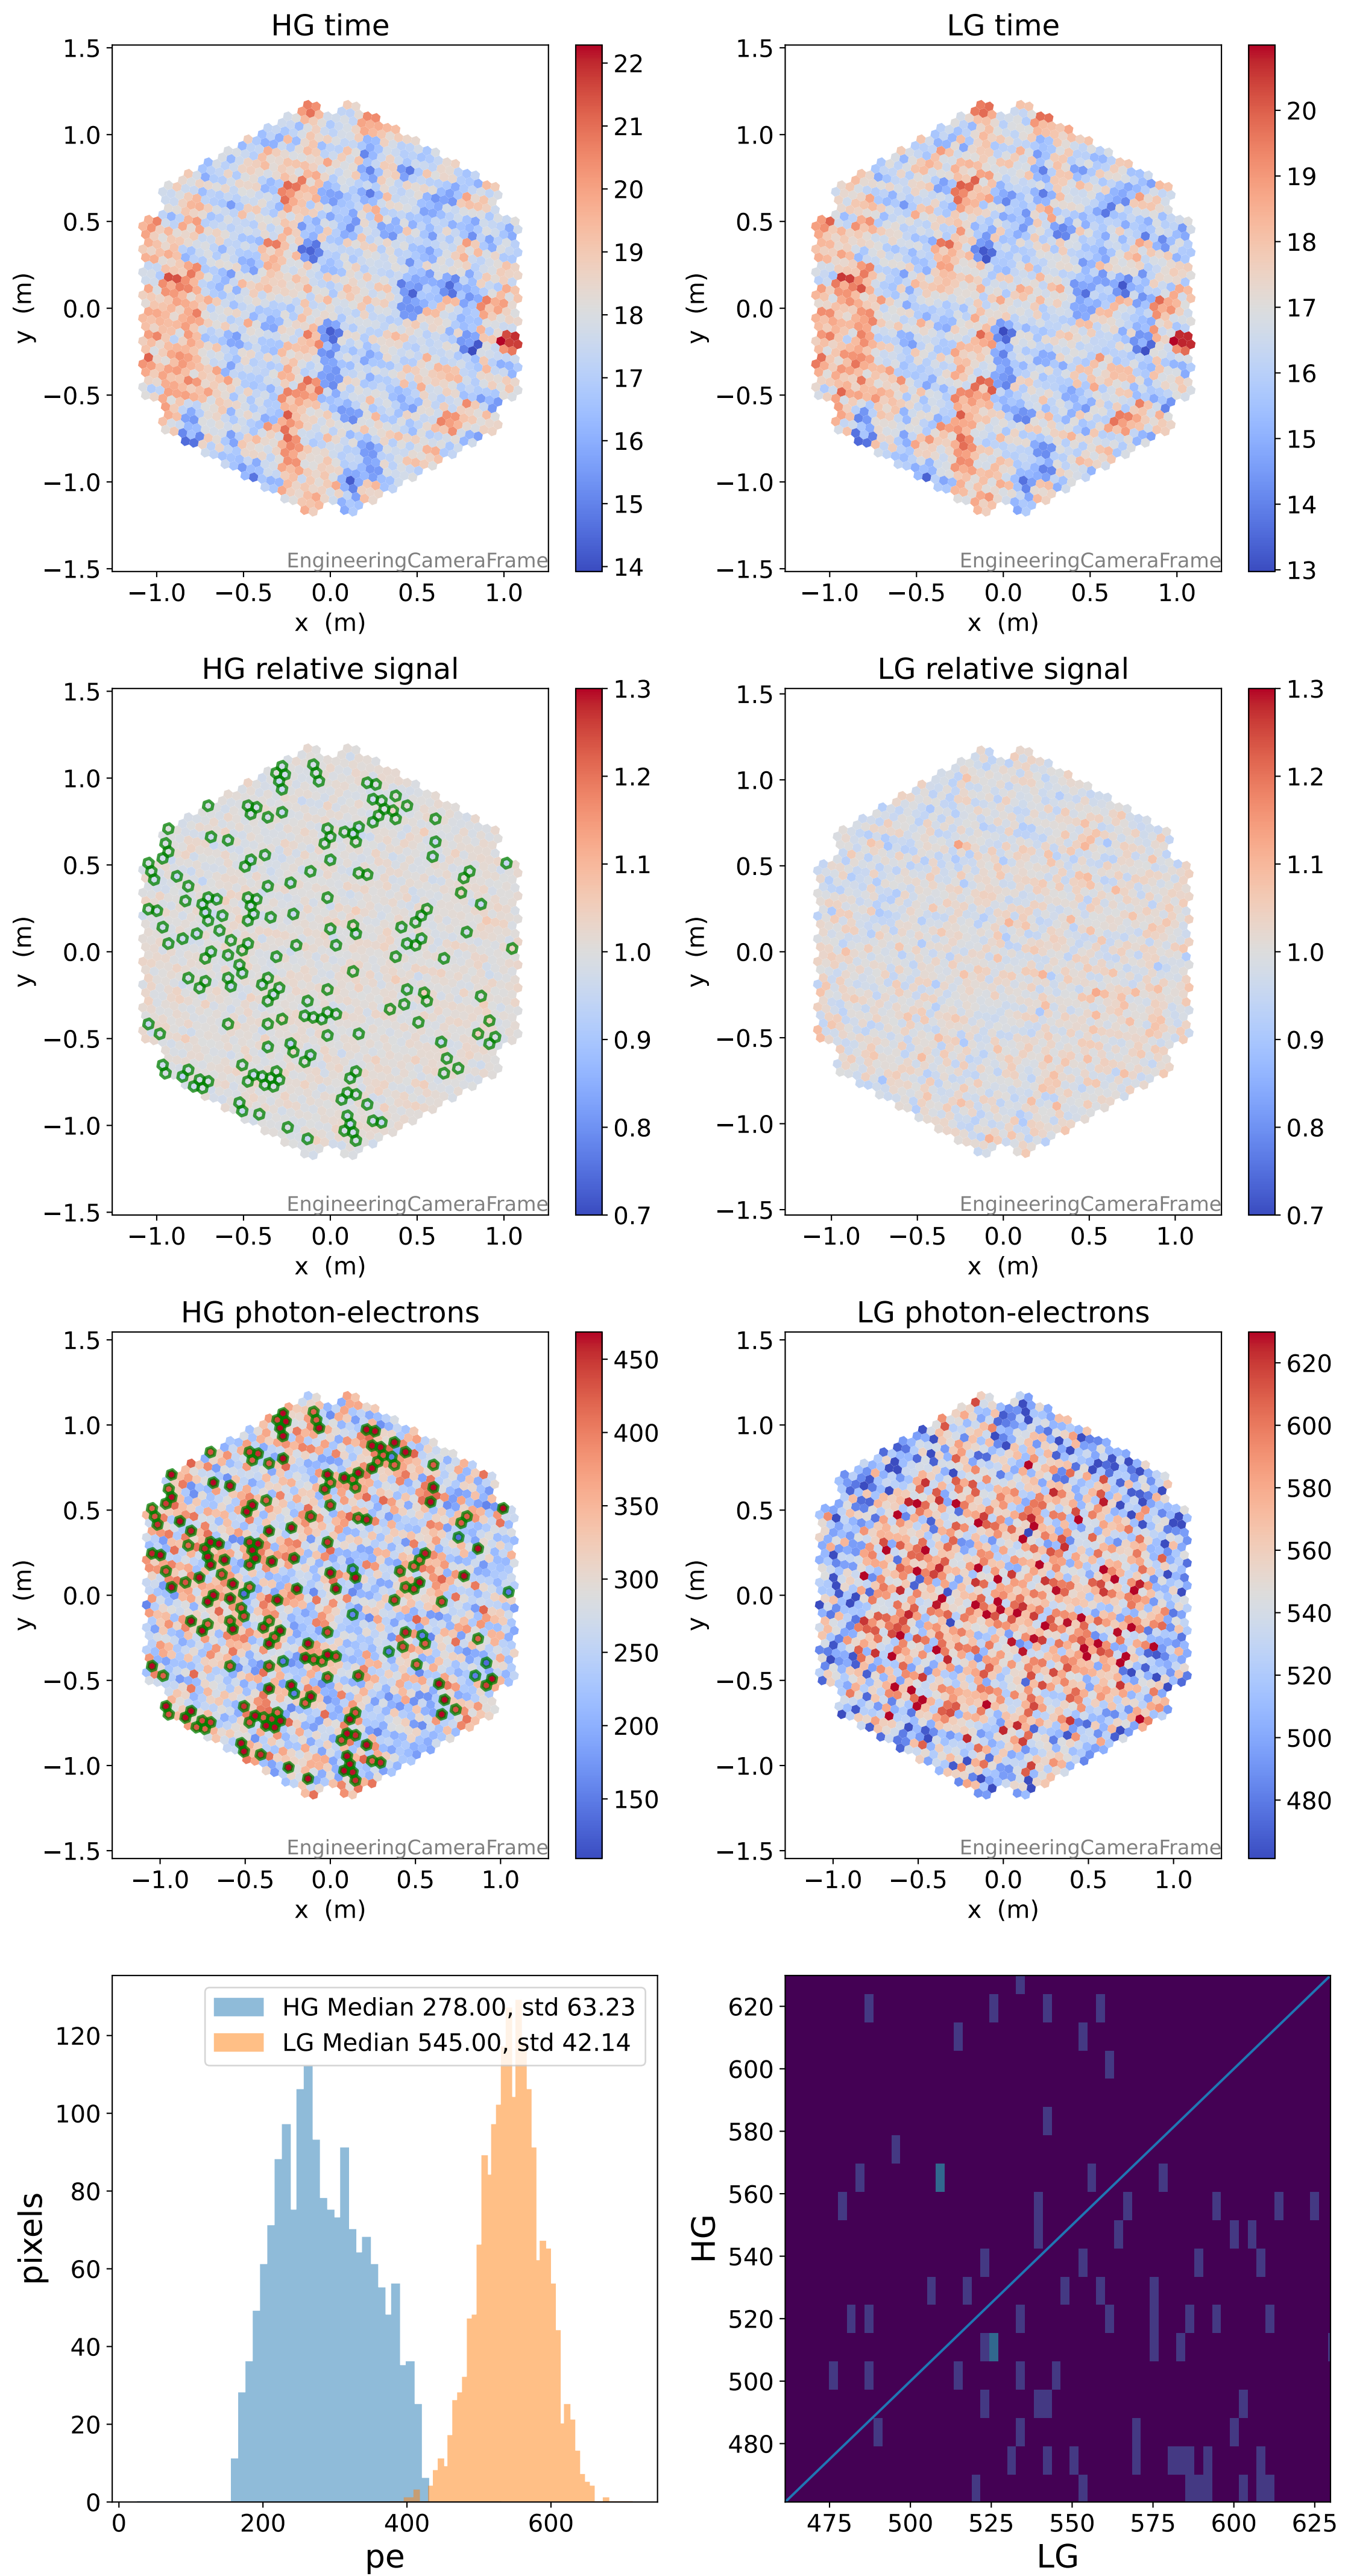

Run 13736

Run 13736

Run 13736 channel: HG

FF sample of 10000 events

pedestal sample of 10000 events

flat-fielded gain [ADC/pe]

Run 13736 channel: LG

FF sample of 10000 events

pedestal sample of 10000 events

flat-fielded gain [ADC/pe]