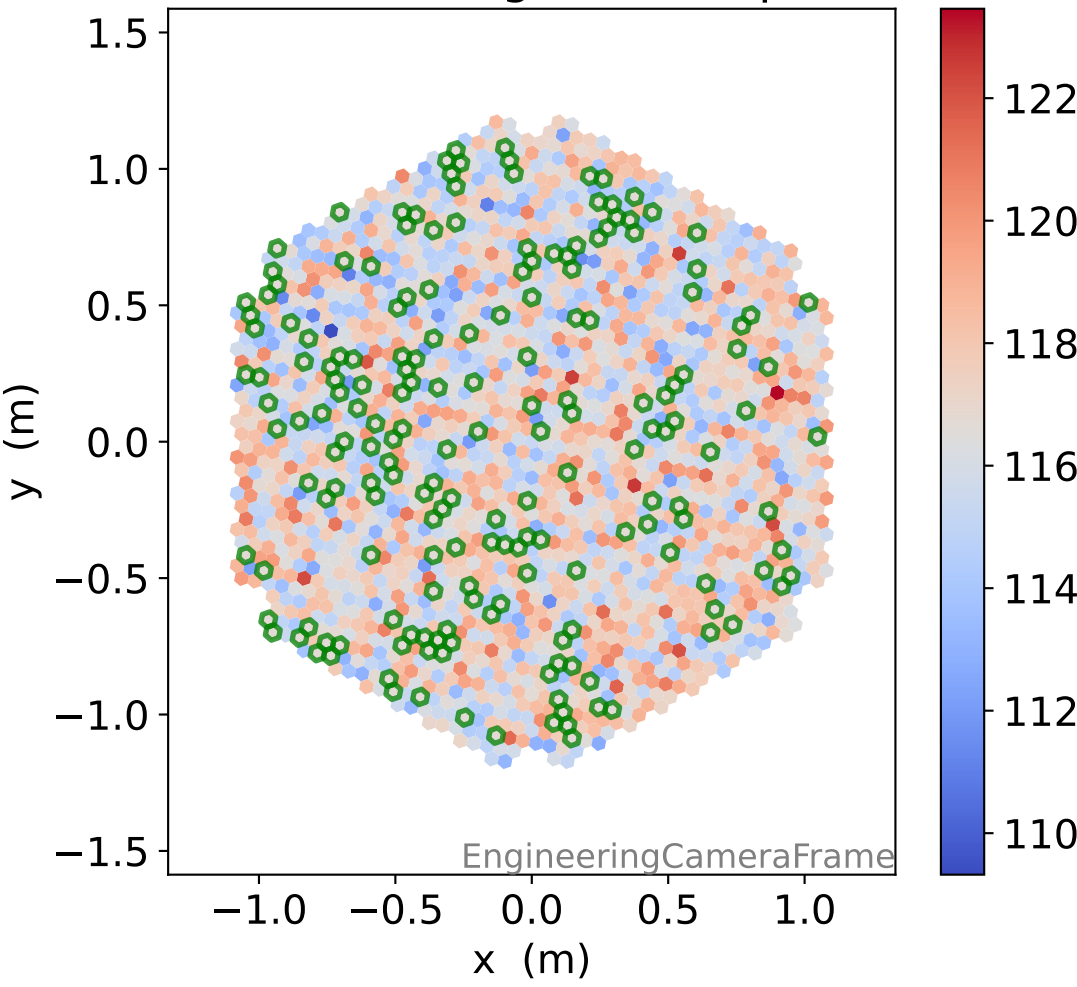

Run 13736

Run 13736

Run 13736 channel: HG

FF sample of 10000 events

pedestal sample of 10000 events

flat-fielded gain [ADC/pe]

Run 13736 channel: LG

FF sample of 10000 events

pedestal sample of 10000 events

flat-fielded gain [ADC/pe]