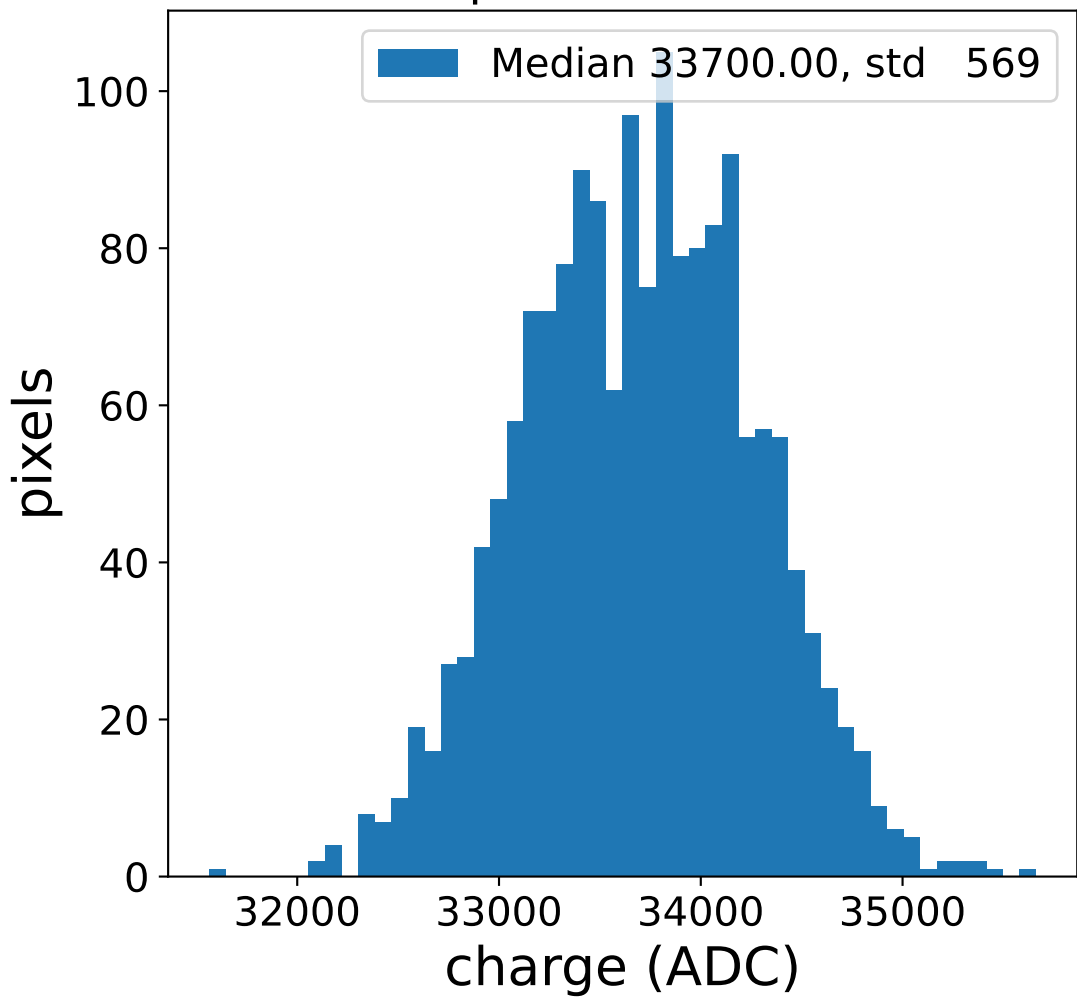

Run 13736

Run 13736

Run 13736 channel: HG

FF sample of 10000 events

pedestal sample of 10000 events

flat-fielded gain [ADC/pe]

Run 13736 channel: LG

FF sample of 10000 events

pedestal sample of 10000 events

flat-fielded gain [ADC/pe]