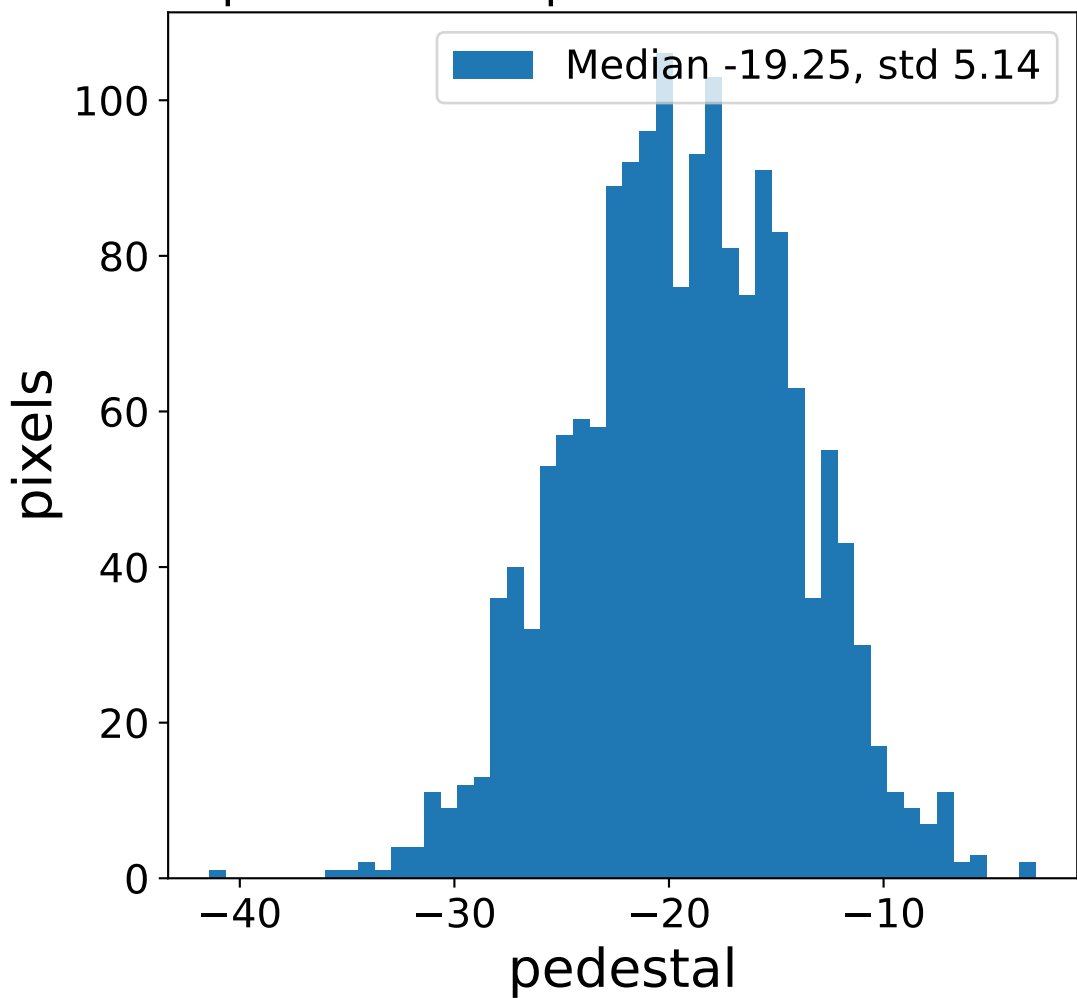

Run 13736

Run 13736

Run 13736 channel: HG

FF sample of 10000 events

pedestal sample of 10000 events

flat-fielded gain [ADC/pe]

Run 13736 channel: LG

FF sample of 10000 events

pedestal sample of 10000 events

flat-fielded gain [ADC/pe]