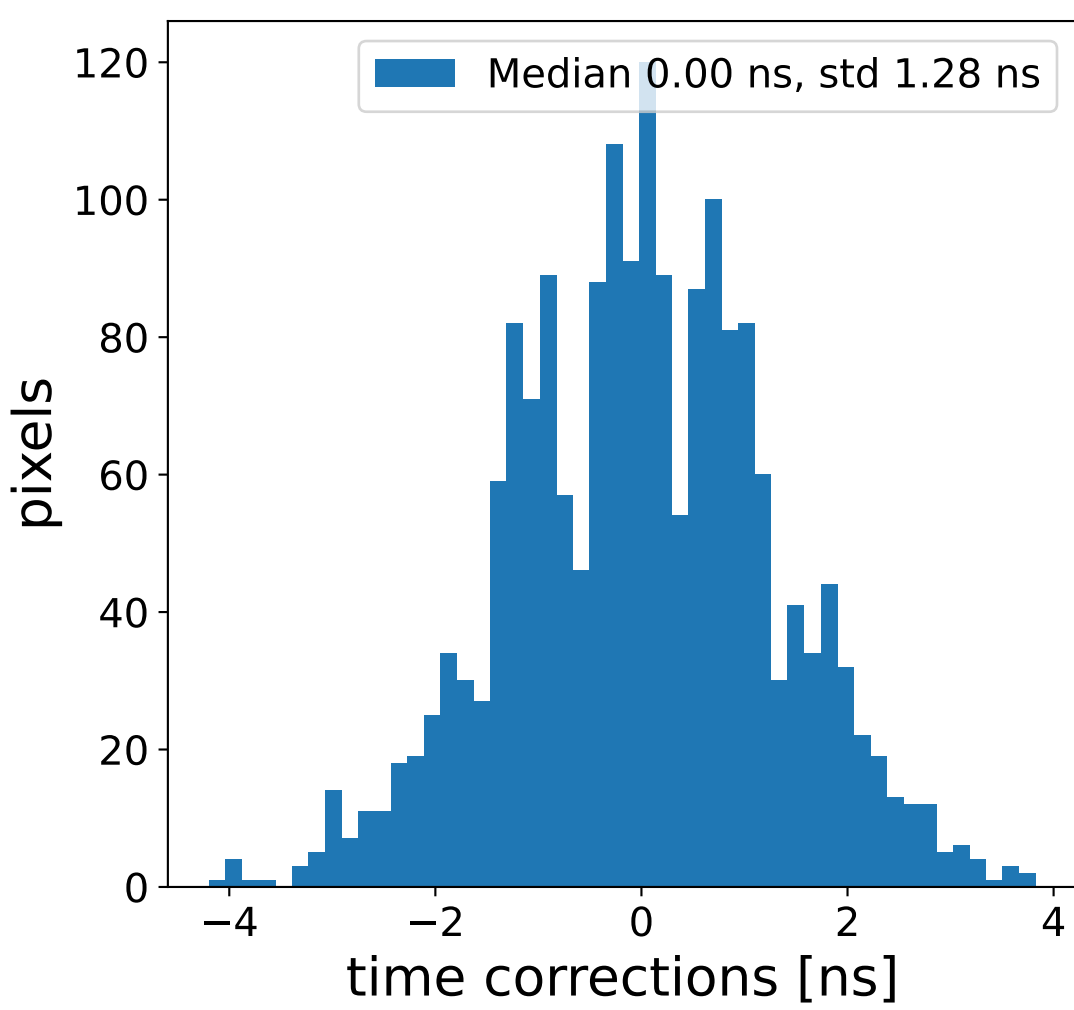

Run 13736

Run 13736

Run 13736 channel: HG

FF sample of 10000 events

pedestal sample of 10000 events

flat-fielded gain [ADC/pe]

Run 13736 channel: LG

FF sample of 10000 events

pedestal sample of 10000 events

flat-fielded gain [ADC/pe]