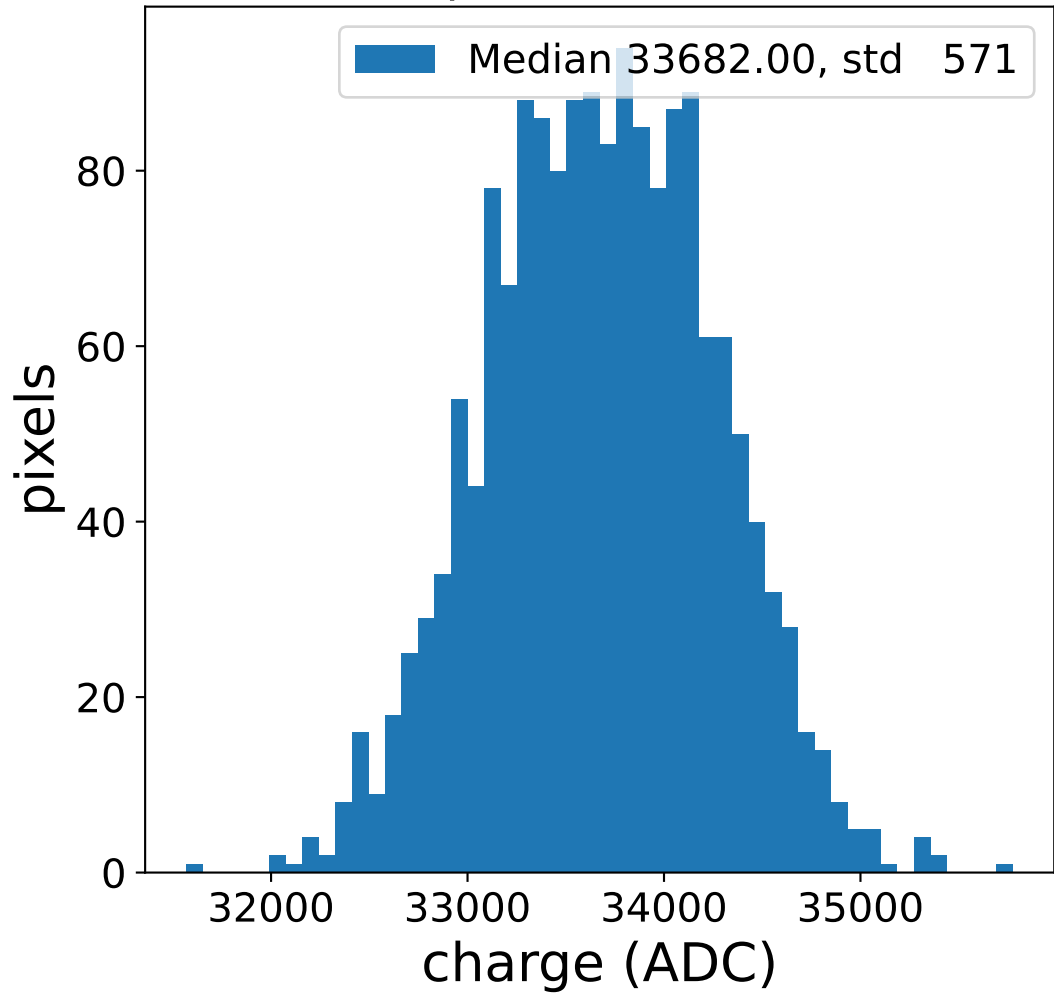

Run 13736

Run 13736

Run 13736 channel: HG

FF sample of 10000 events

pedestal sample of 10000 events

flat-fielded gain [ADC/pe]

Run 13736 channel: LG

FF sample of 10000 events

pedestal sample of 10000 events

flat-fielded gain [ADC/pe]