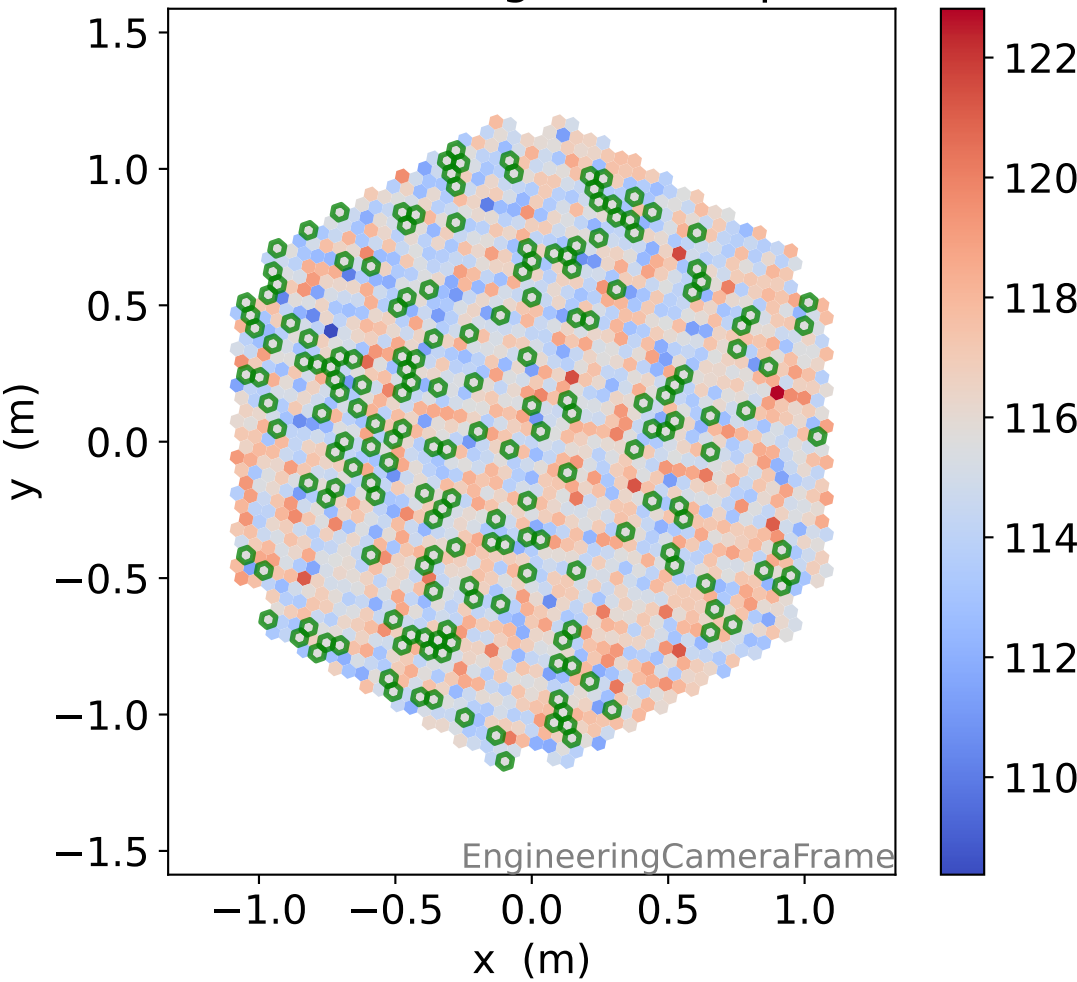

Run 13736

Run 13736

Run 13736 channel: HG

FF sample of 10000 events

pedestal sample of 10000 events

flat-fielded gain [ADC/pe]

Run 13736 channel: LG

FF sample of 10000 events

pedestal sample of 10000 events

flat-fielded gain [ADC/pe]