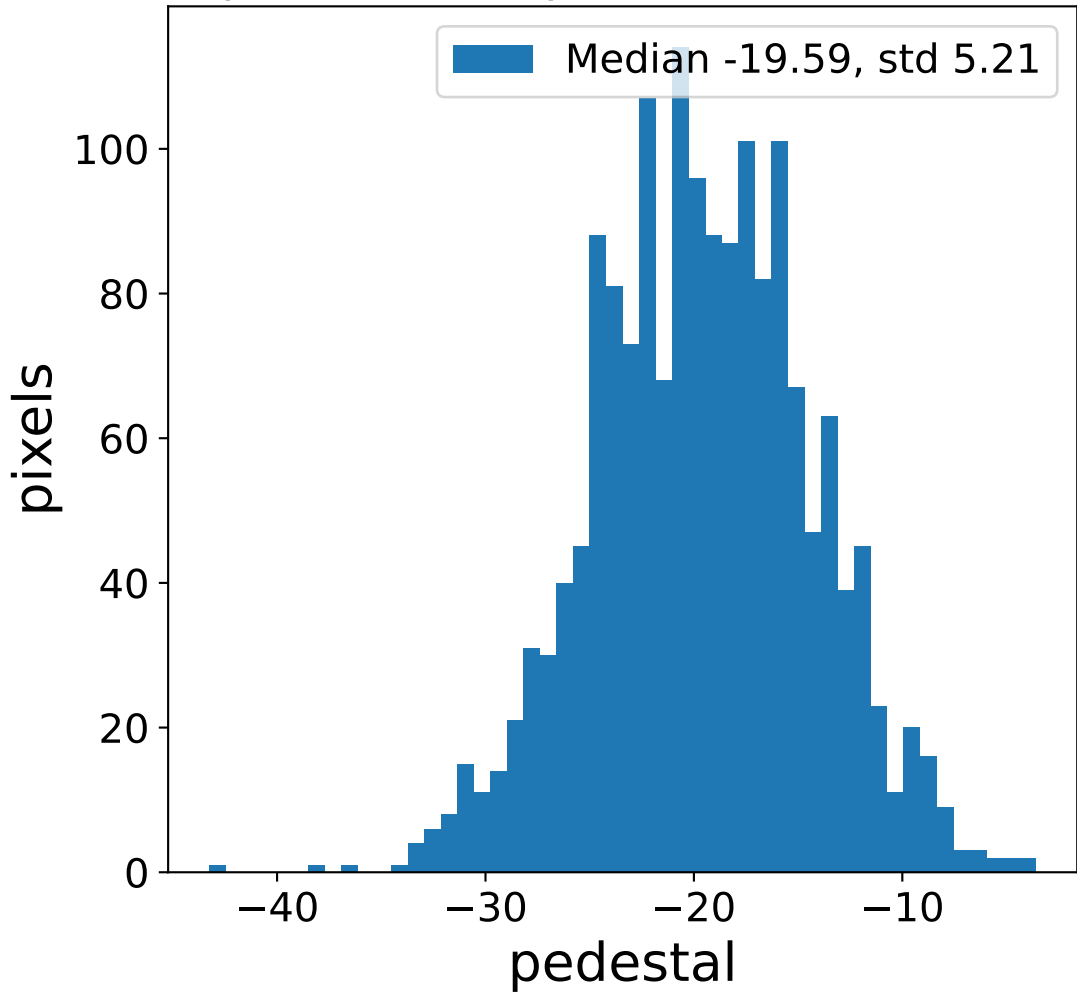

Run 13736

Run 13736

Run 13736 channel: HG

FF sample of 10000 events

pedestal sample of 10000 events

flat-fielded gain [ADC/pe]

Run 13736 channel: LG

FF sample of 10000 events

pedestal sample of 10000 events

flat-fielded gain [ADC/pe]