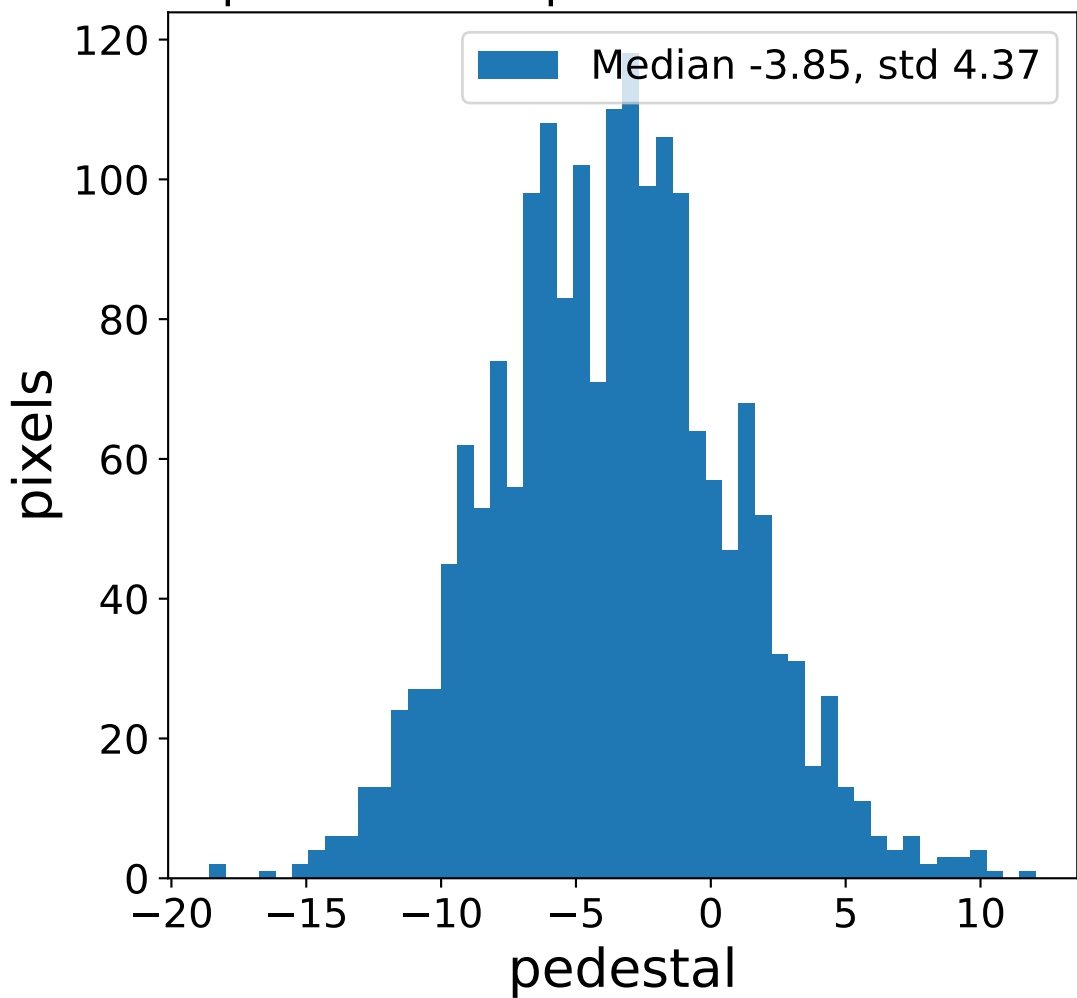

Run 13736

Run 13736

Run 13736 channel: HG

FF sample of 10000 events

pedestal sample of 10000 events

flat-fielded gain [ADC/pe]

Run 13736 channel: LG

FF sample of 10000 events

pedestal sample of 10000 events

flat-fielded gain [ADC/pe]