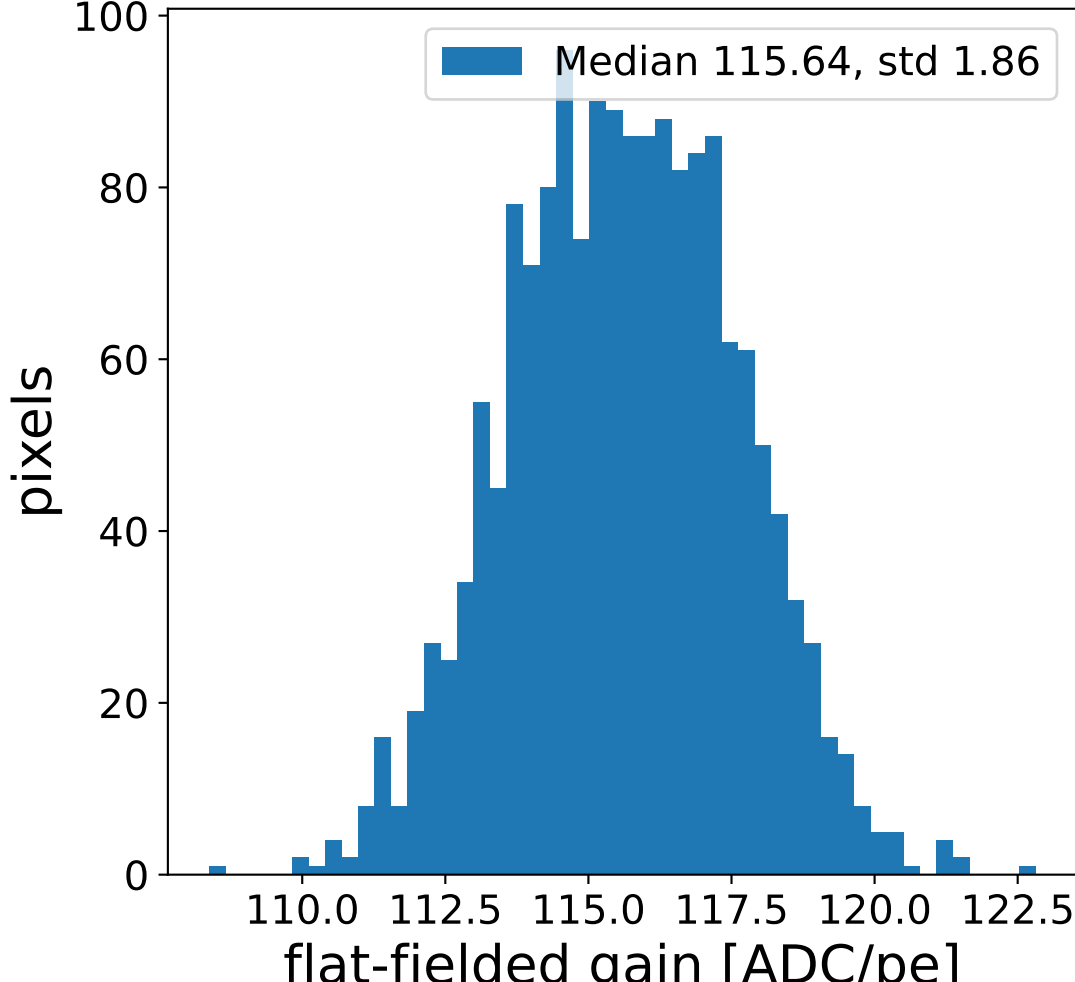

Run 13736

Run 13736

Run 13736 channel: HG

FF sample of 10000 events

pedestal sample of 10000 events

flat-fielded gain [ADC/pe]

Run 13736 channel: LG

FF sample of 10000 events

pedestal sample of 10000 events

flat-fielded gain [ADC/pe]