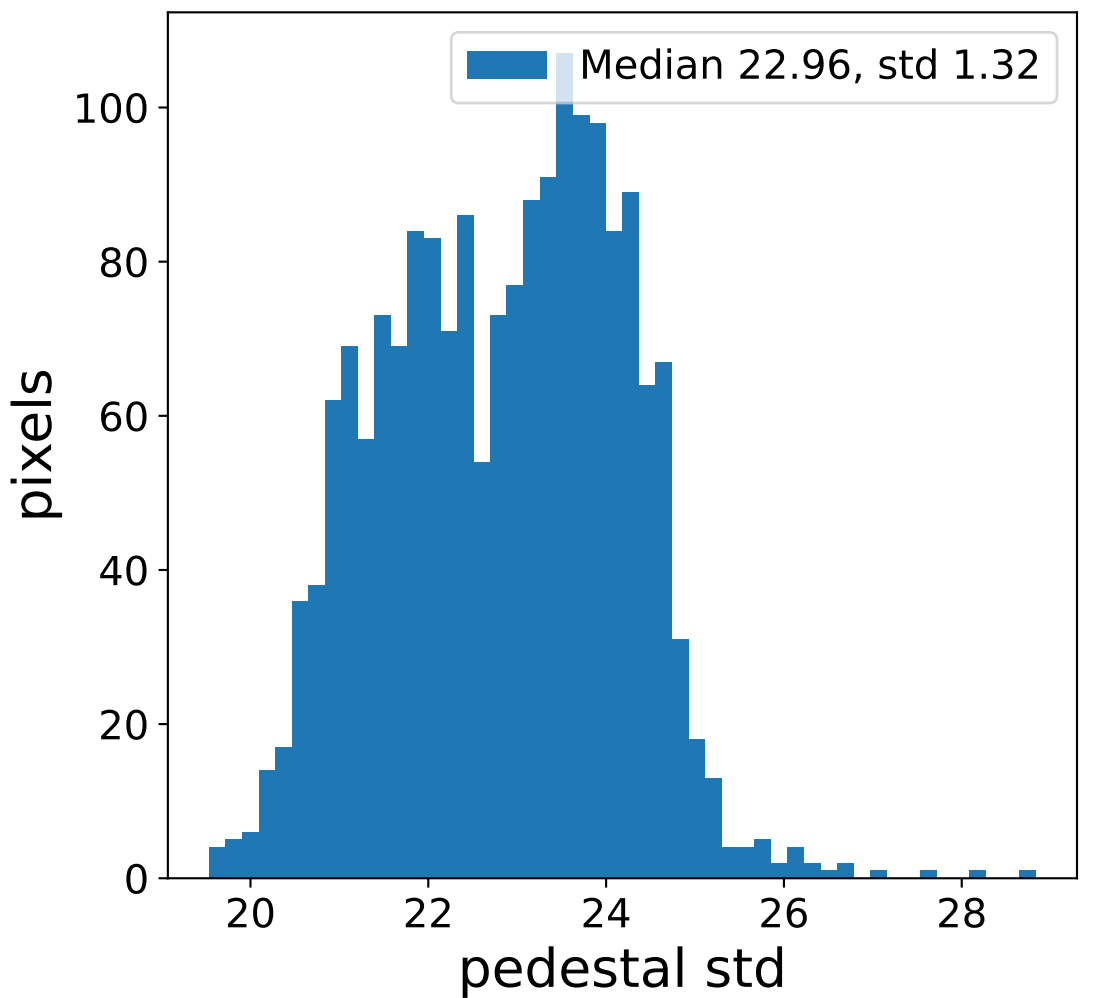

Run 13736

Run 13736

Run 13736 channel: HG

FF sample of 10000 events

pedestal sample of 10000 events

flat-fielded gain [ADC/pe]

Run 13736 channel: LG

FF sample of 10000 events

pedestal sample of 10000 events

flat-fielded gain [ADC/pe]