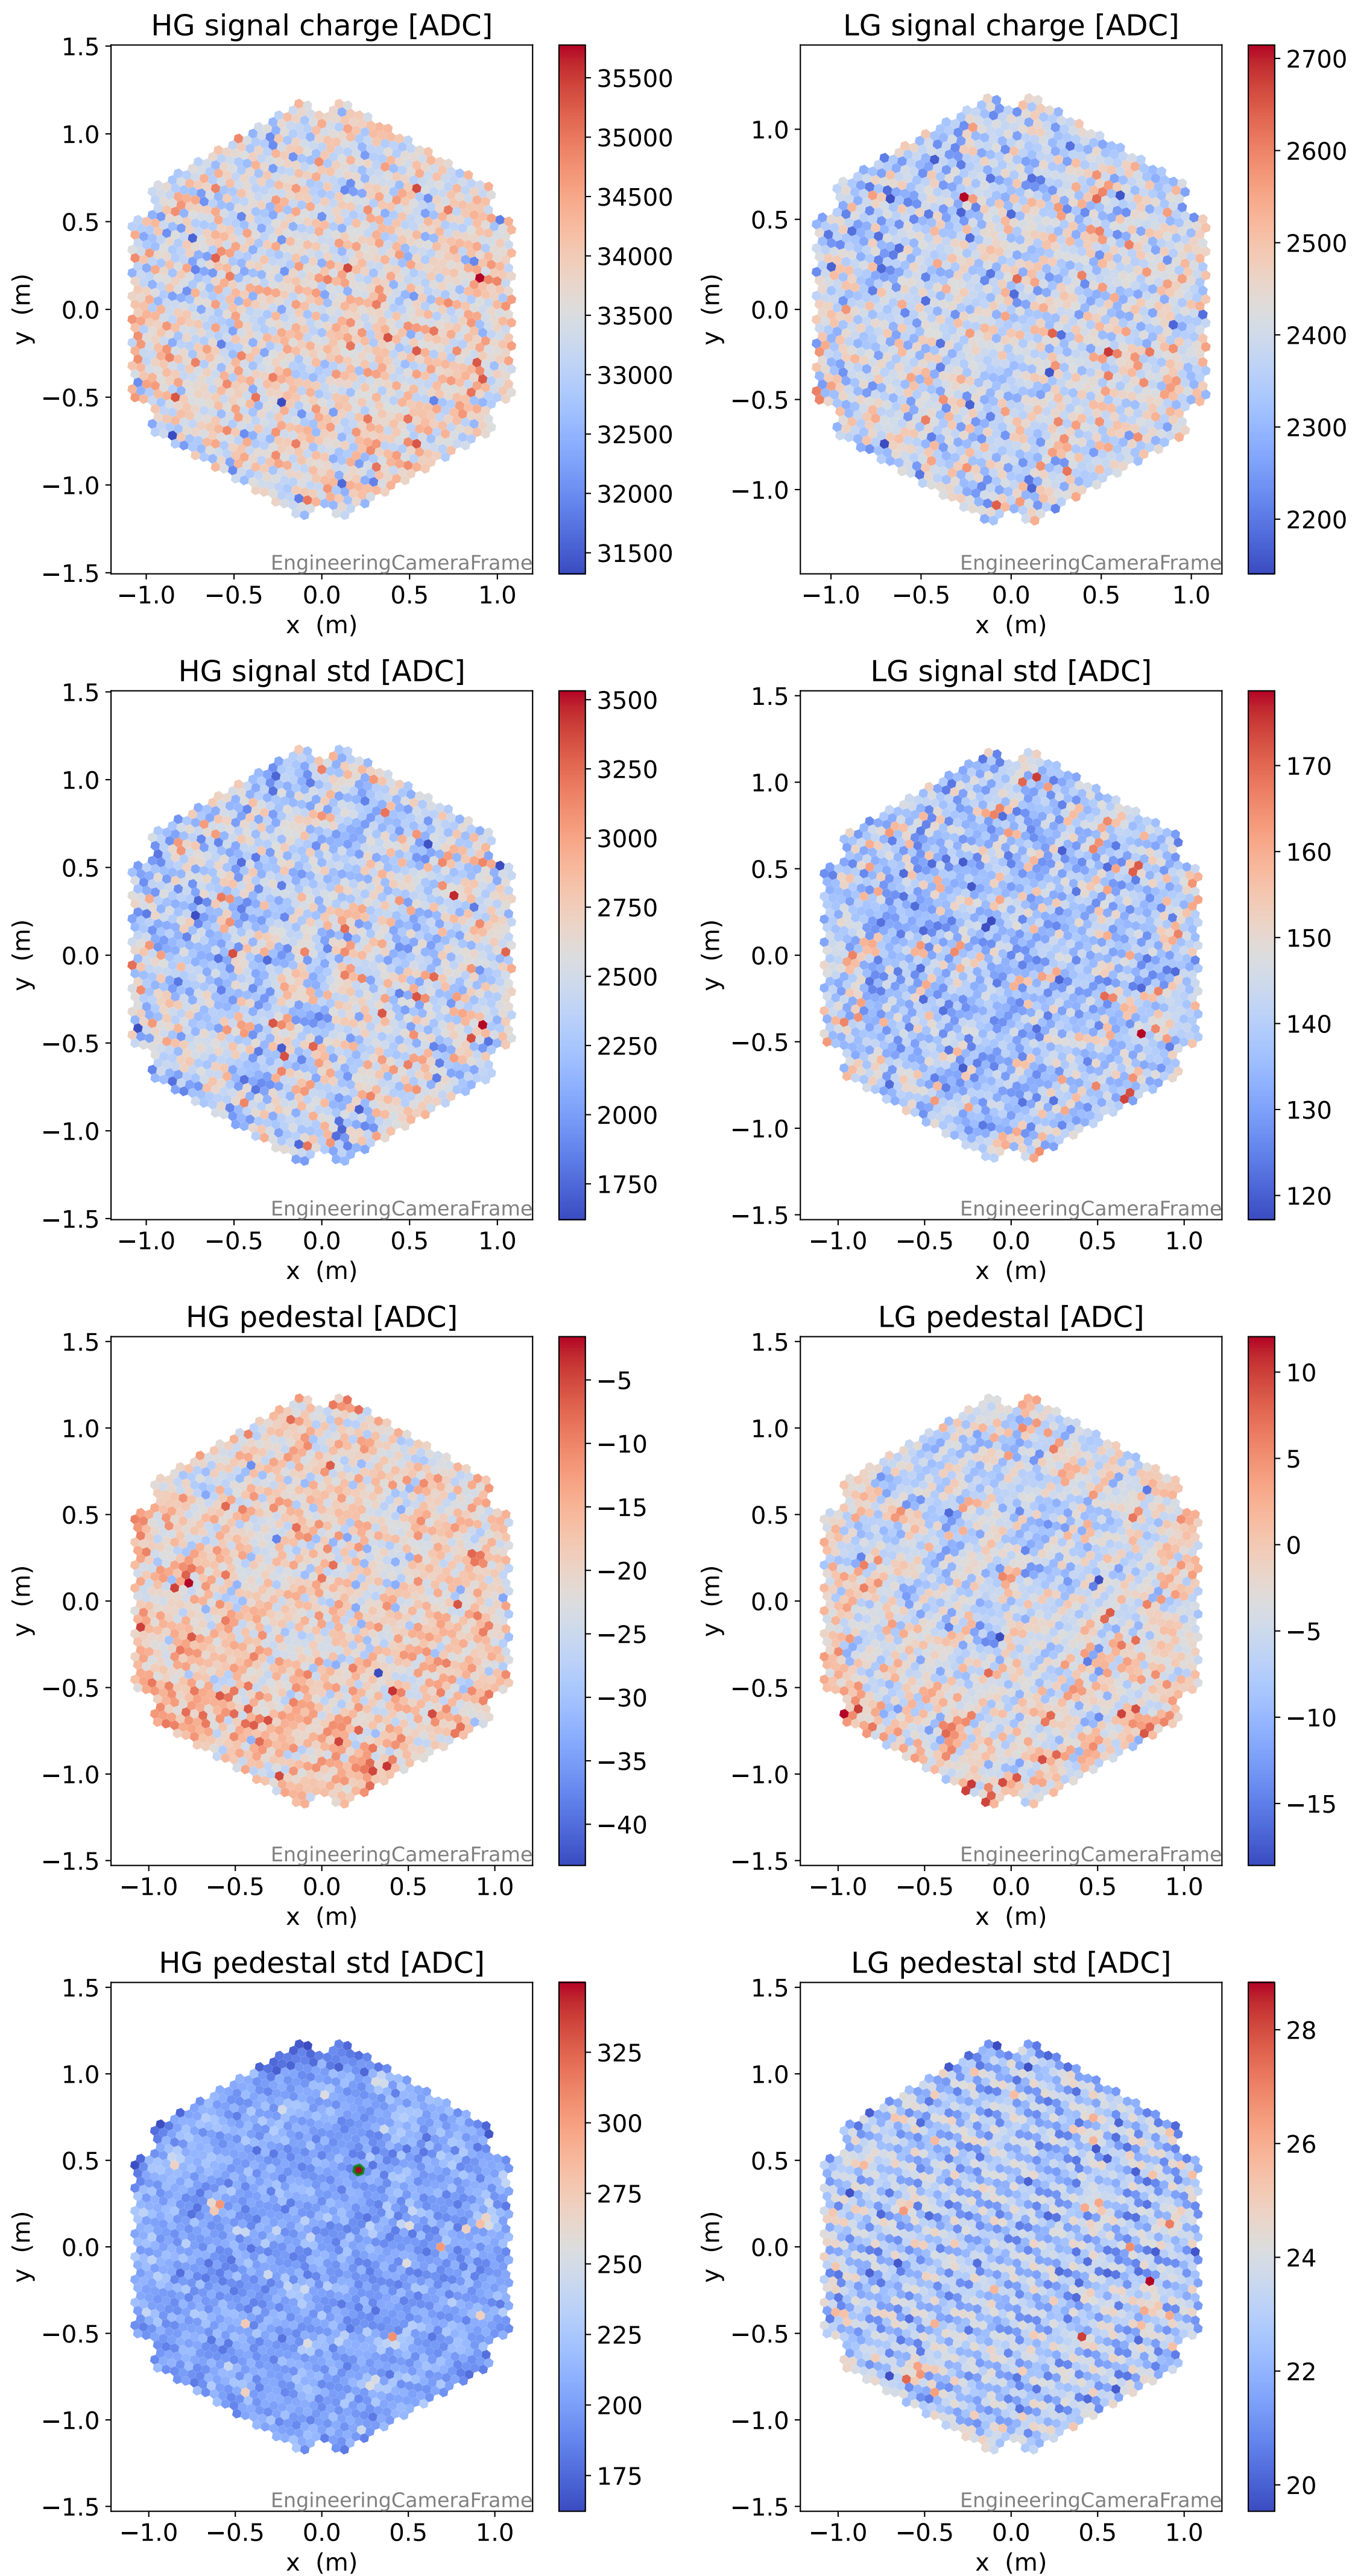

Run 13736

Run 13736

Run 13736 channel: HG

FF sample of 10000 events

pedestal sample of 10000 events

flat-fielded gain [ADC/pe]

Run 13736 channel: LG

FF sample of 10000 events

pedestal sample of 10000 events

flat-fielded gain [ADC/pe]