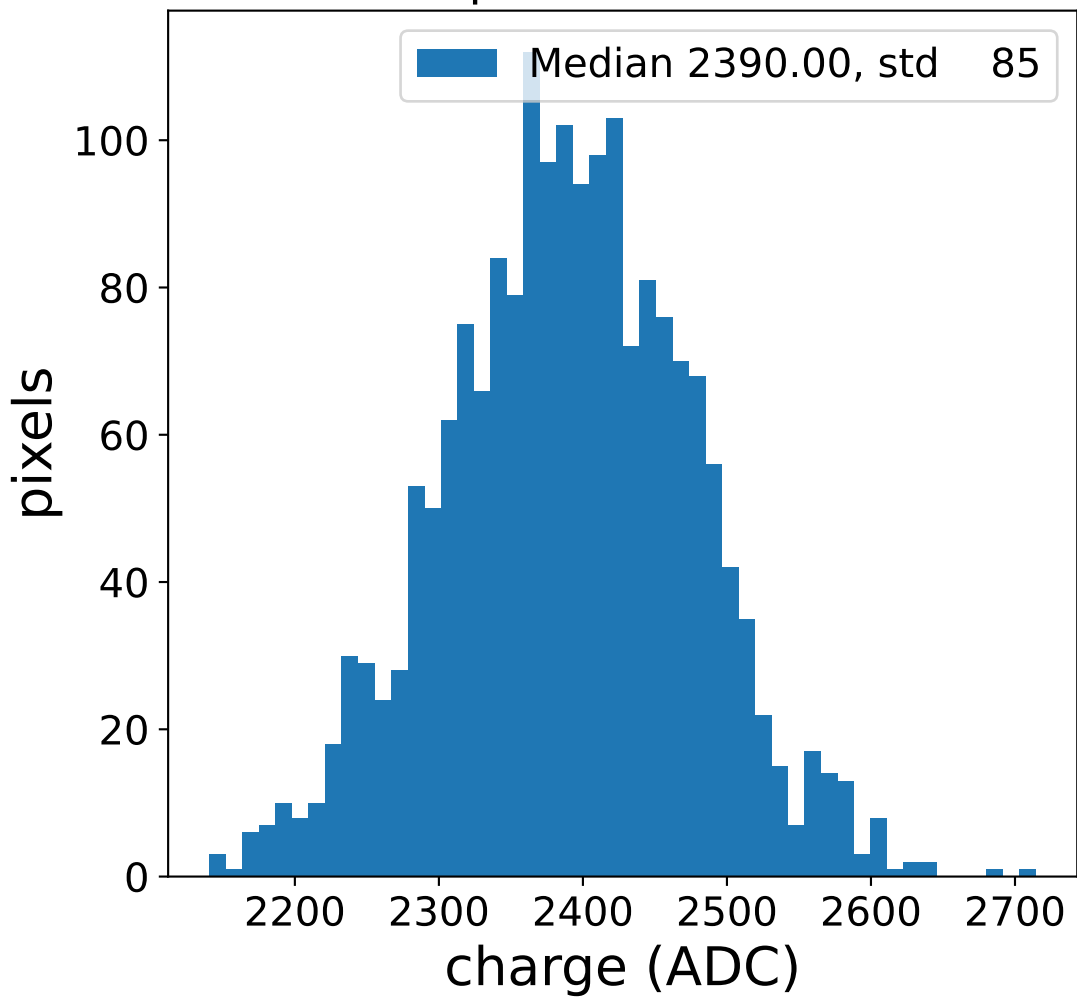

Run 13736

Run 13736

Run 13736 channel: HG

FF sample of 10000 events

pedestal sample of 10000 events

flat-fielded gain [ADC/pe]

Run 13736 channel: LG

FF sample of 10000 events

pedestal sample of 10000 events

flat-fielded gain [ADC/pe]