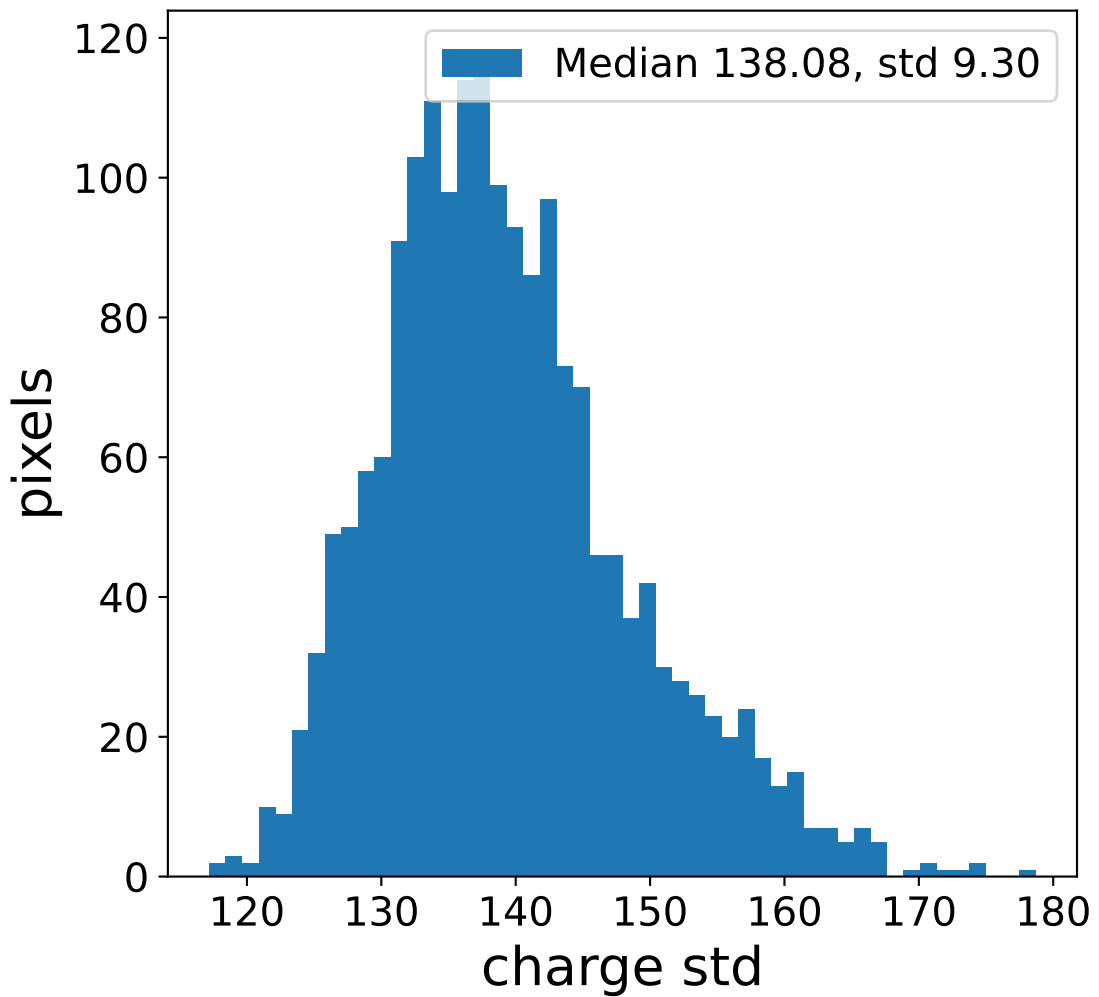

Run 13736

Run 13736

Run 13736 channel: HG

FF sample of 10000 events

pedestal sample of 10000 events

flat-fielded gain [ADC/pe]

Run 13736 channel: LG

FF sample of 10000 events

pedestal sample of 10000 events

flat-fielded gain [ADC/pe]