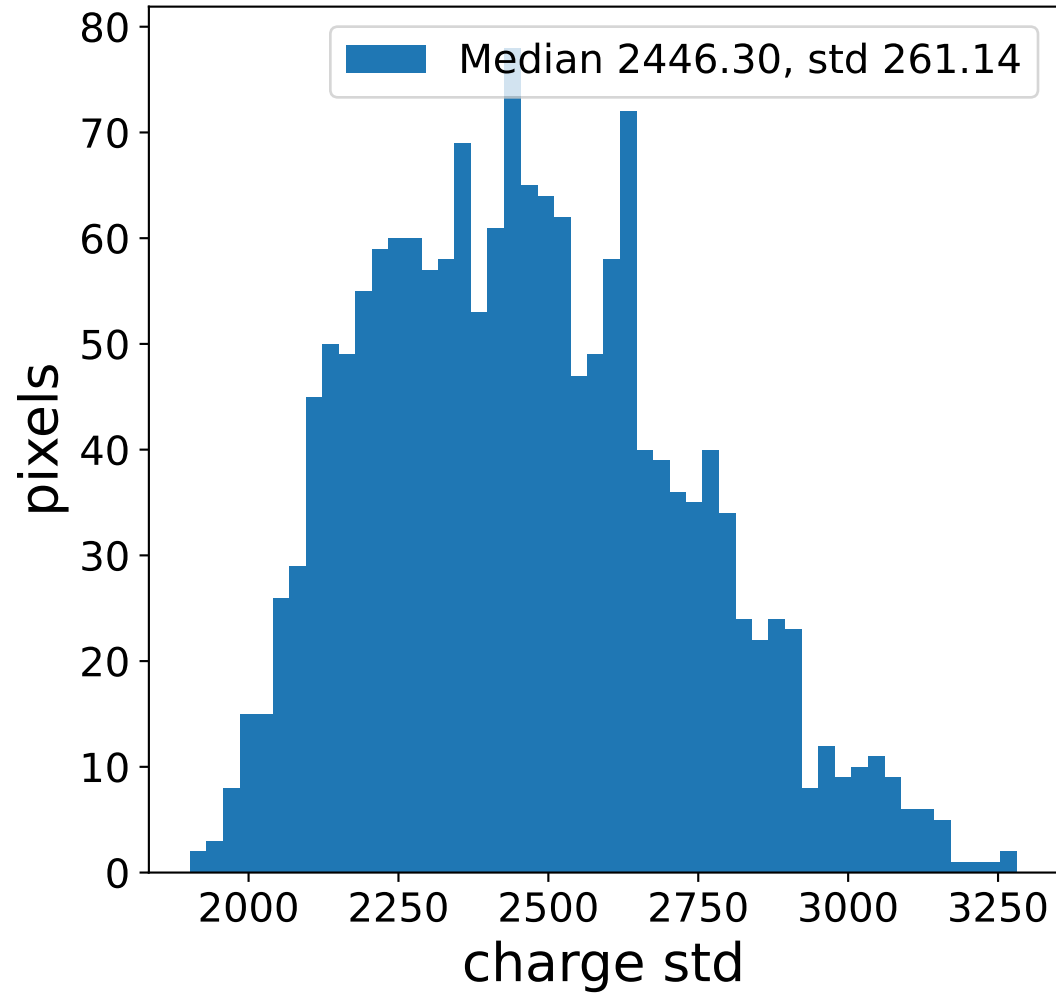

Run 13736

Run 13736

Run 13736 channel: HG

FF sample of 10000 events

pedestal sample of 10000 events

flat-fielded gain [ADC/pe]

Run 13736 channel: LG

FF sample of 10000 events

pedestal sample of 10000 events

flat-fielded gain [ADC/pe]