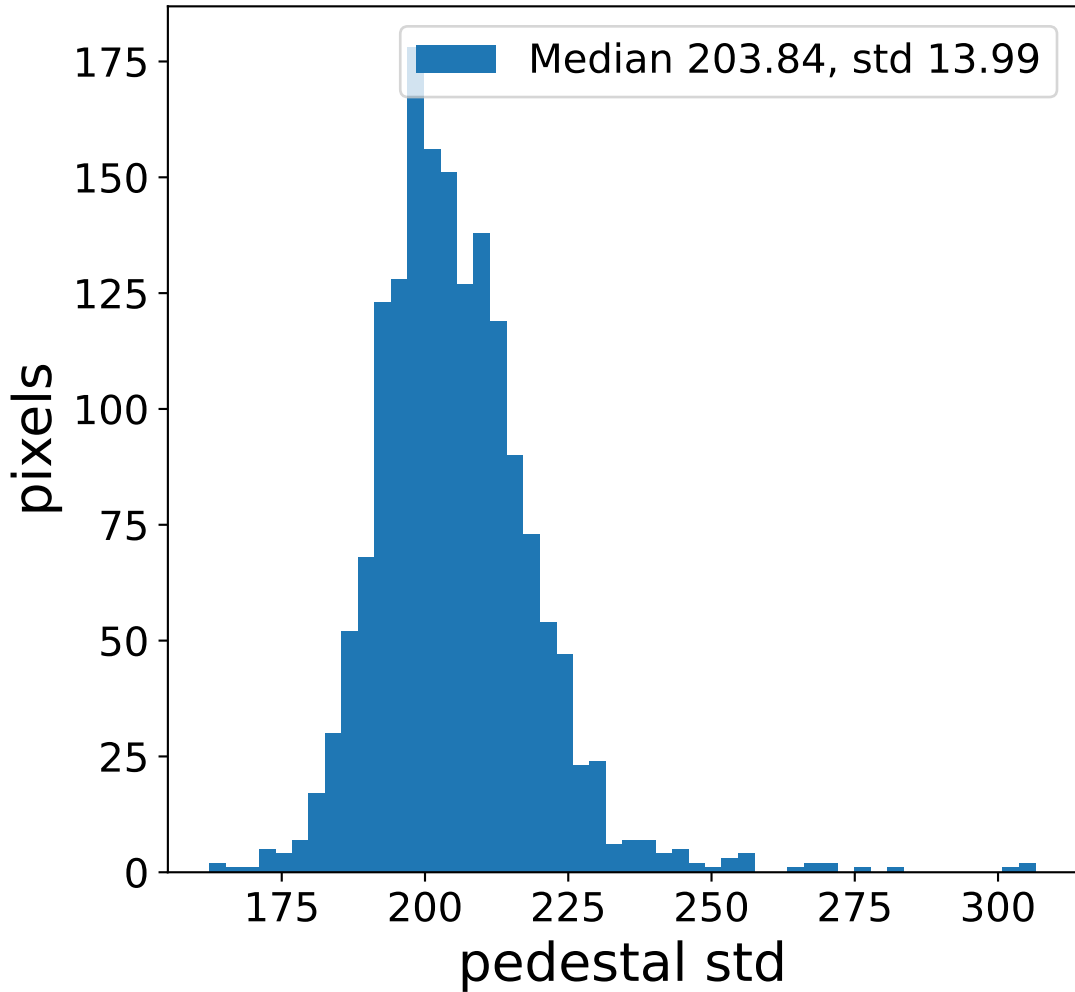

Run 13736

Run 13736

Run 13736 channel: HG

FF sample of 10000 events

pedestal sample of 10000 events

flat-fielded gain [ADC/pe]

Run 13736 channel: LG

FF sample of 10000 events

pedestal sample of 10000 events

flat-fielded gain [ADC/pe]