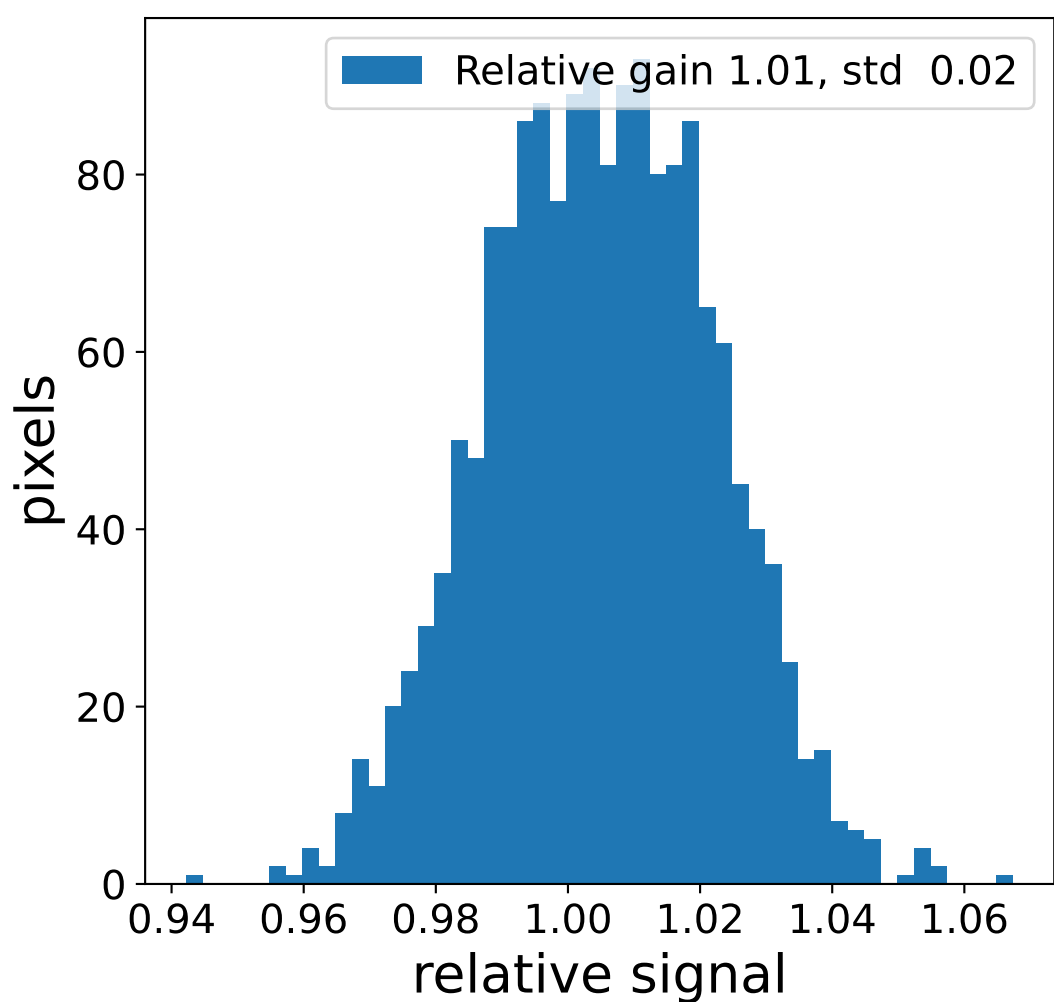

Run 13736

Run 13736

Run 13736 channel: HG

FF sample of 10000 events

pedestal sample of 10000 events

flat-fielded gain [ADC/pe]

Run 13736 channel: LG

FF sample of 10000 events

pedestal sample of 10000 events

flat-fielded gain [ADC/pe]