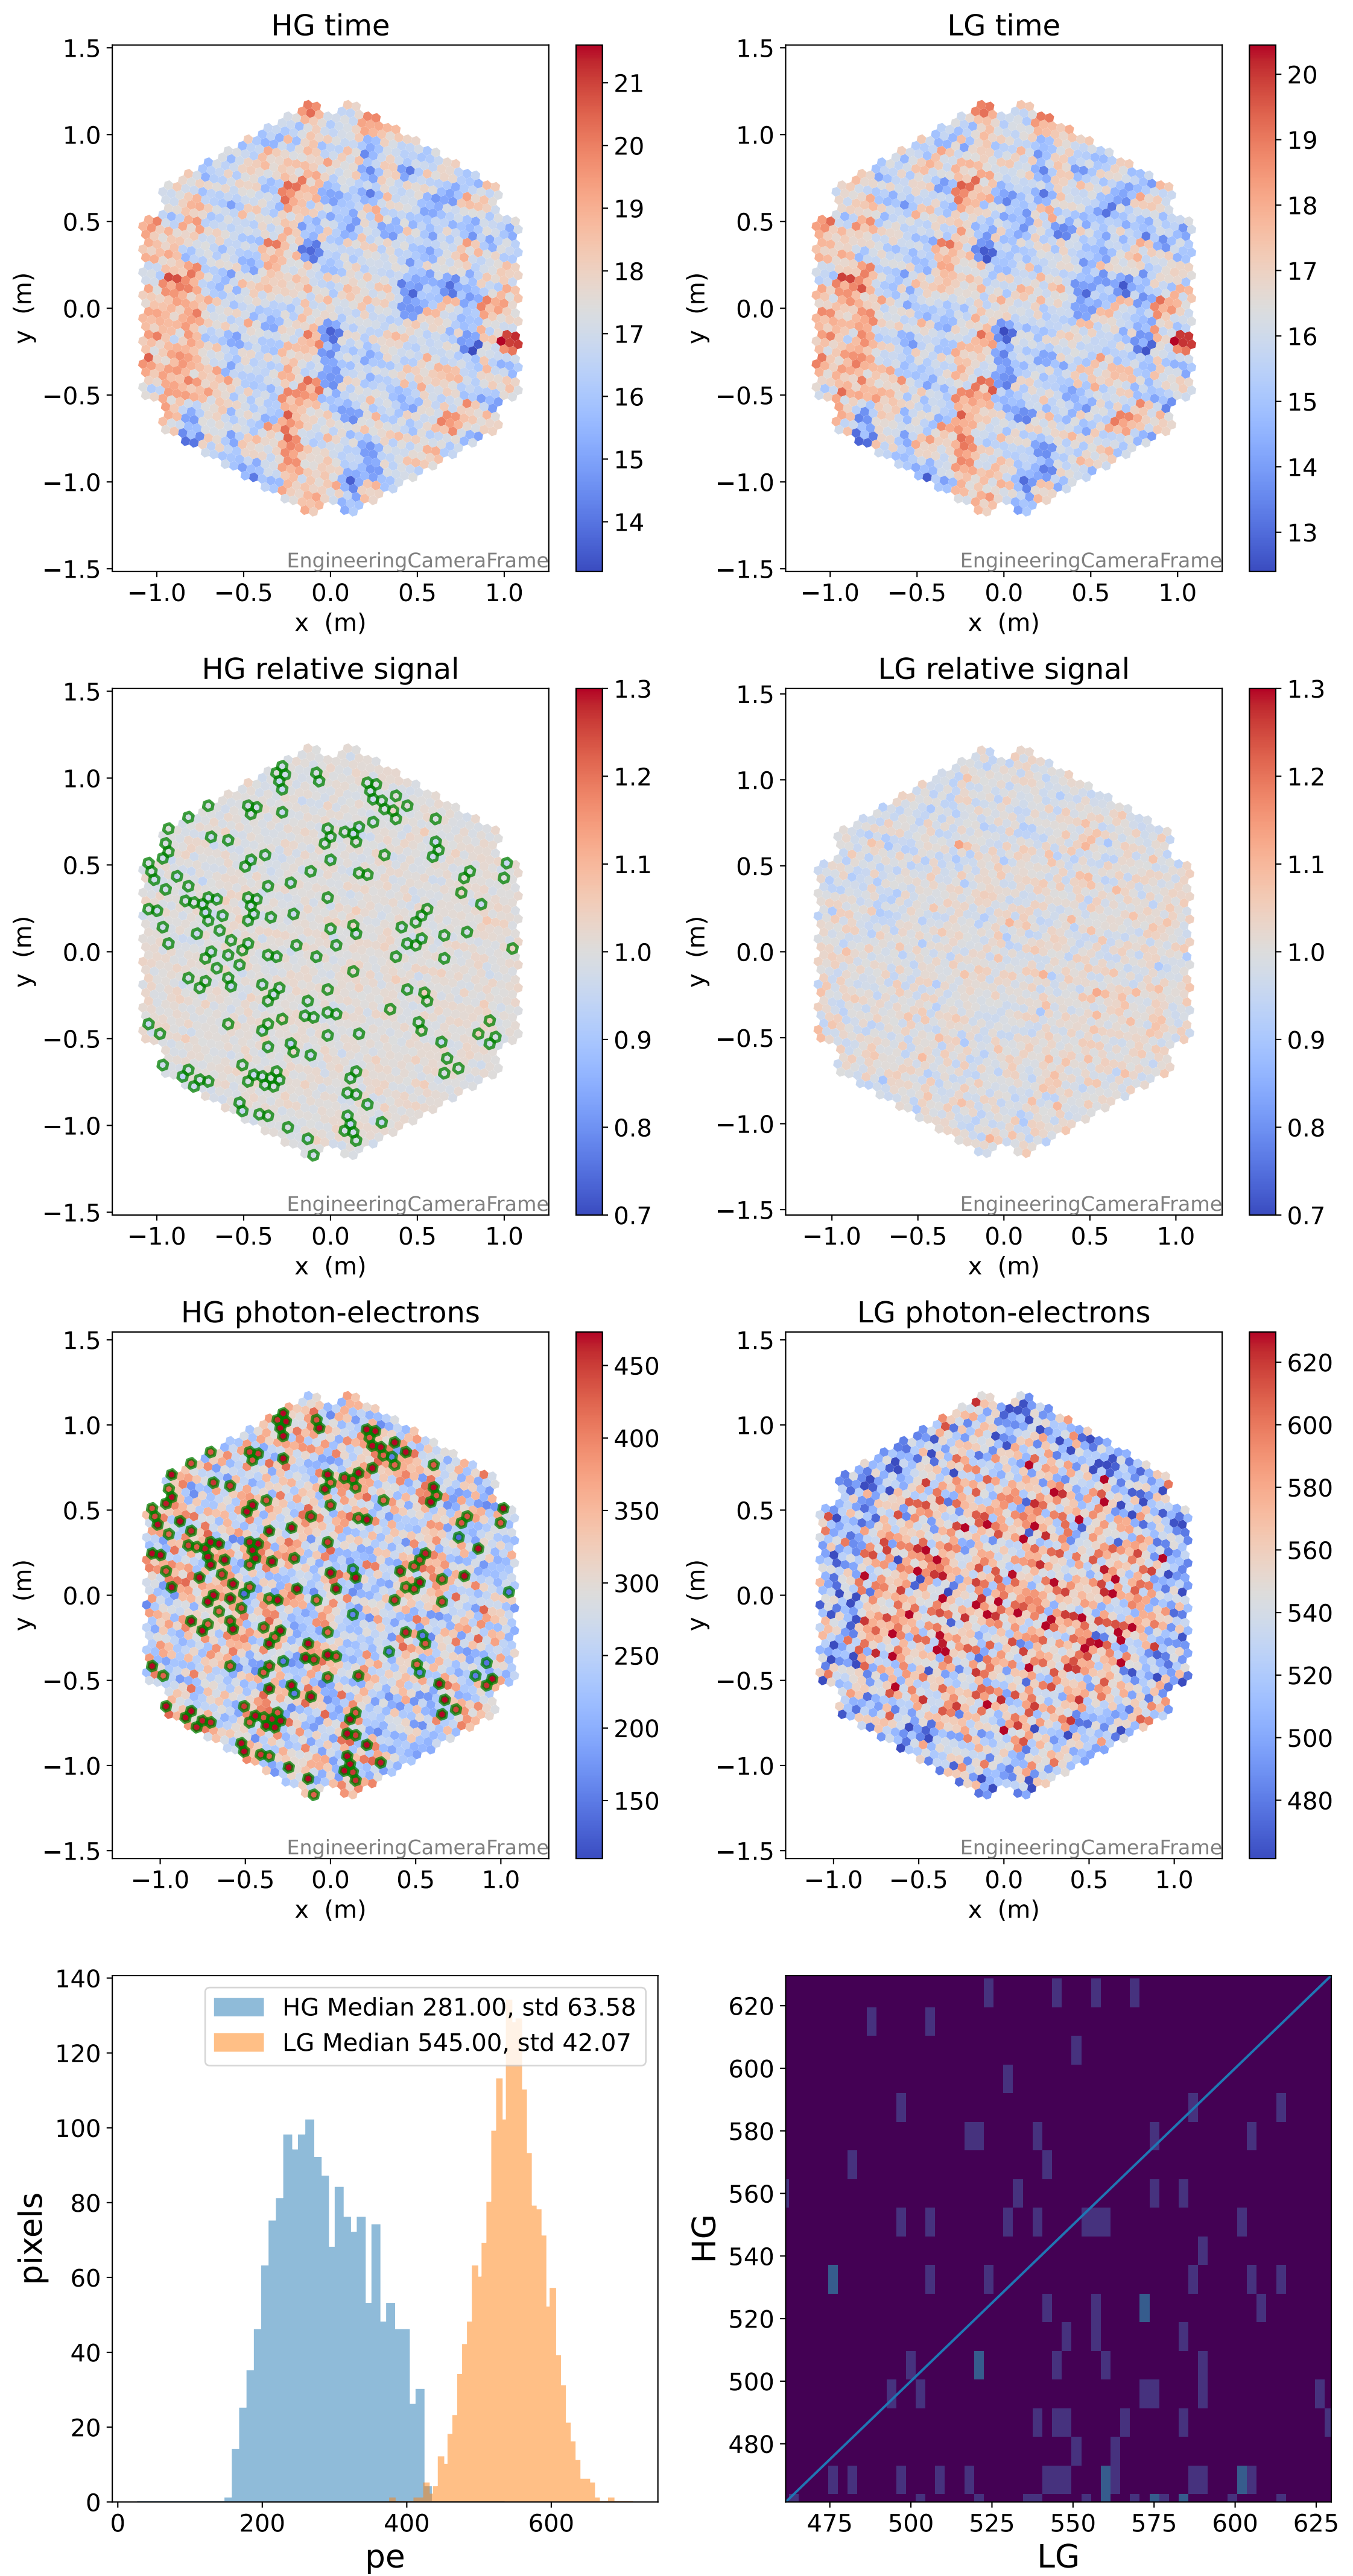

Run 13736

Run 13736

Run 13736 channel: HG

FF sample of 10000 events

pedestal sample of 10000 events

flat-fielded gain [ADC/pe]

Run 13736 channel: LG

FF sample of 10000 events

pedestal sample of 10000 events

flat-fielded gain [ADC/pe]