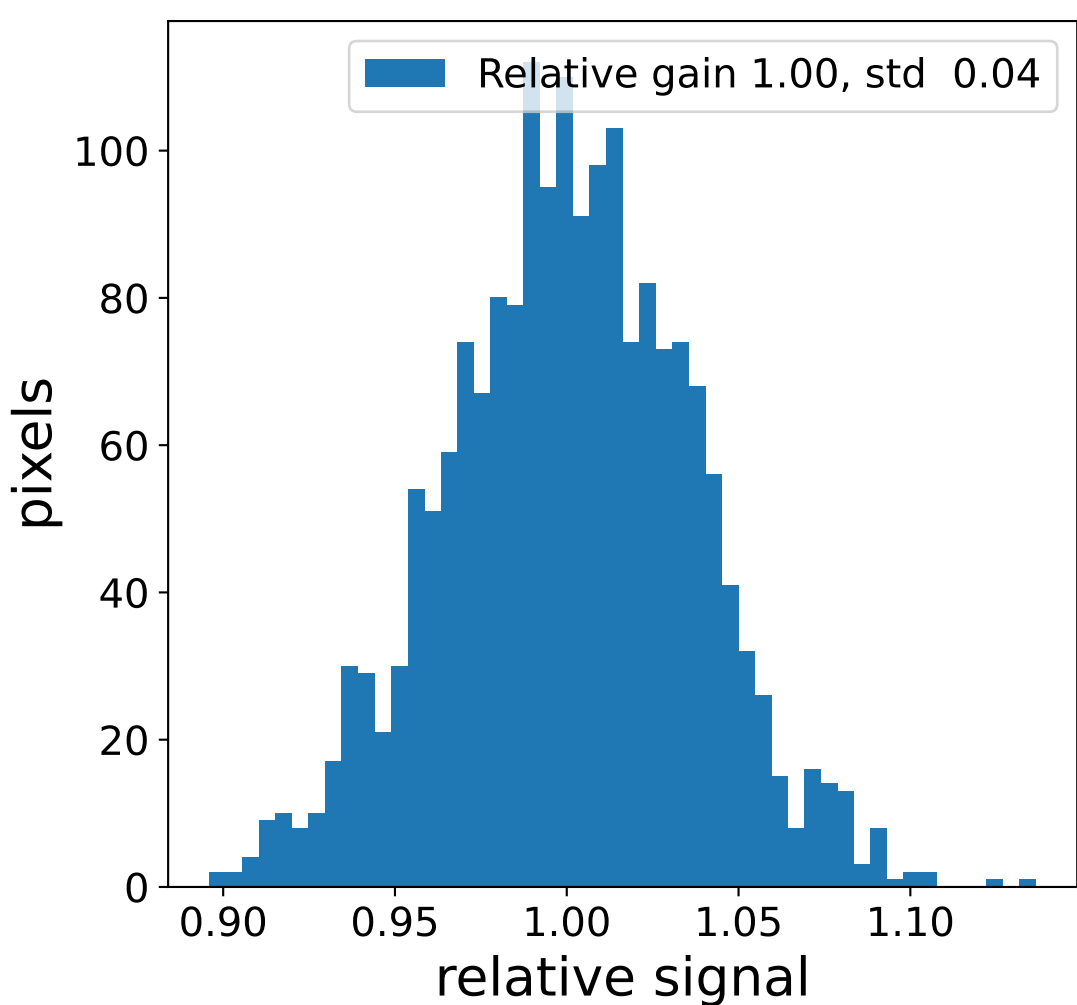

Run 13736

Run 13736

Run 13736 channel: HG

FF sample of 10000 events

pedestal sample of 10000 events

flat-fielded gain [ADC/pe]

Run 13736 channel: LG

FF sample of 10000 events

pedestal sample of 10000 events

flat-fielded gain [ADC/pe]