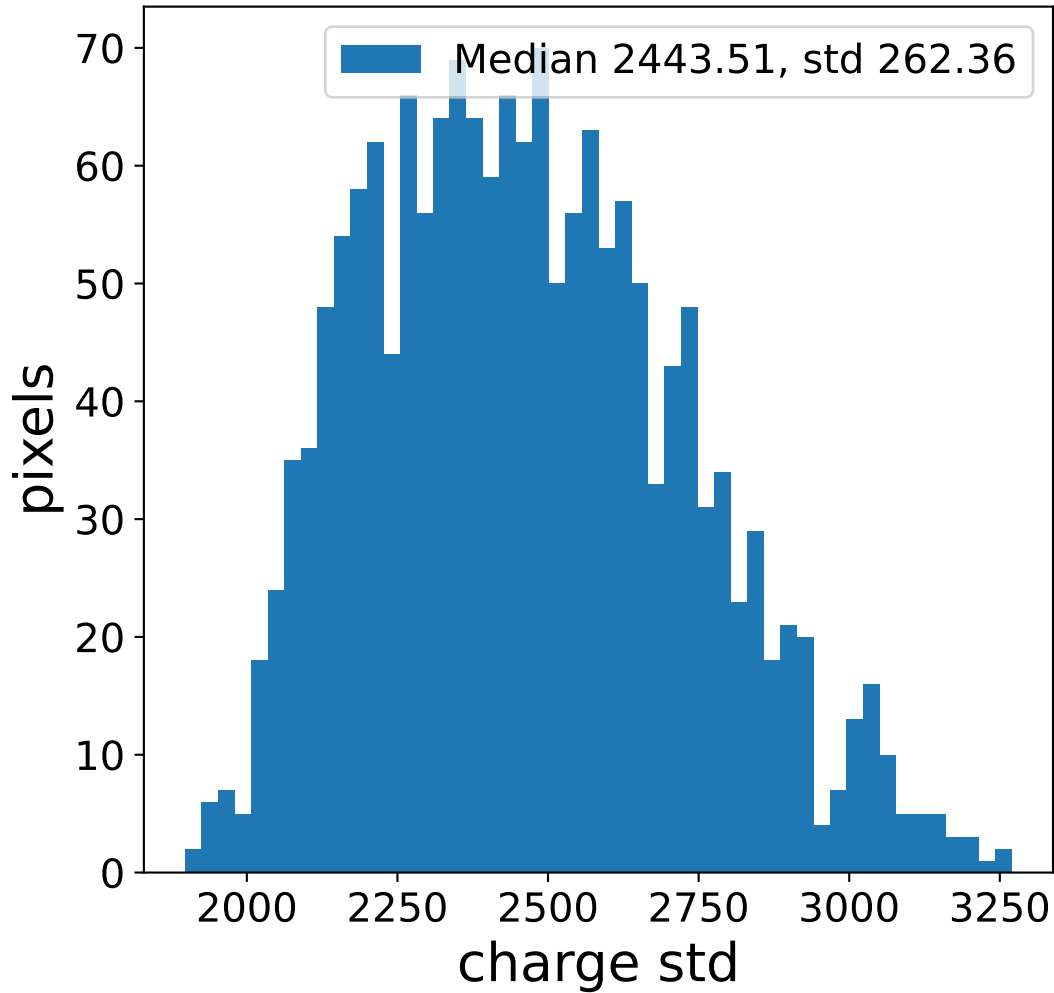

Run 13736

Run 13736

Run 13736 channel: HG

FF sample of 10000 events

pedestal sample of 10000 events

flat-fielded gain [ADC/pe]

Run 13736 channel: LG

FF sample of 10000 events

pedestal sample of 10000 events

flat-fielded gain [ADC/pe]