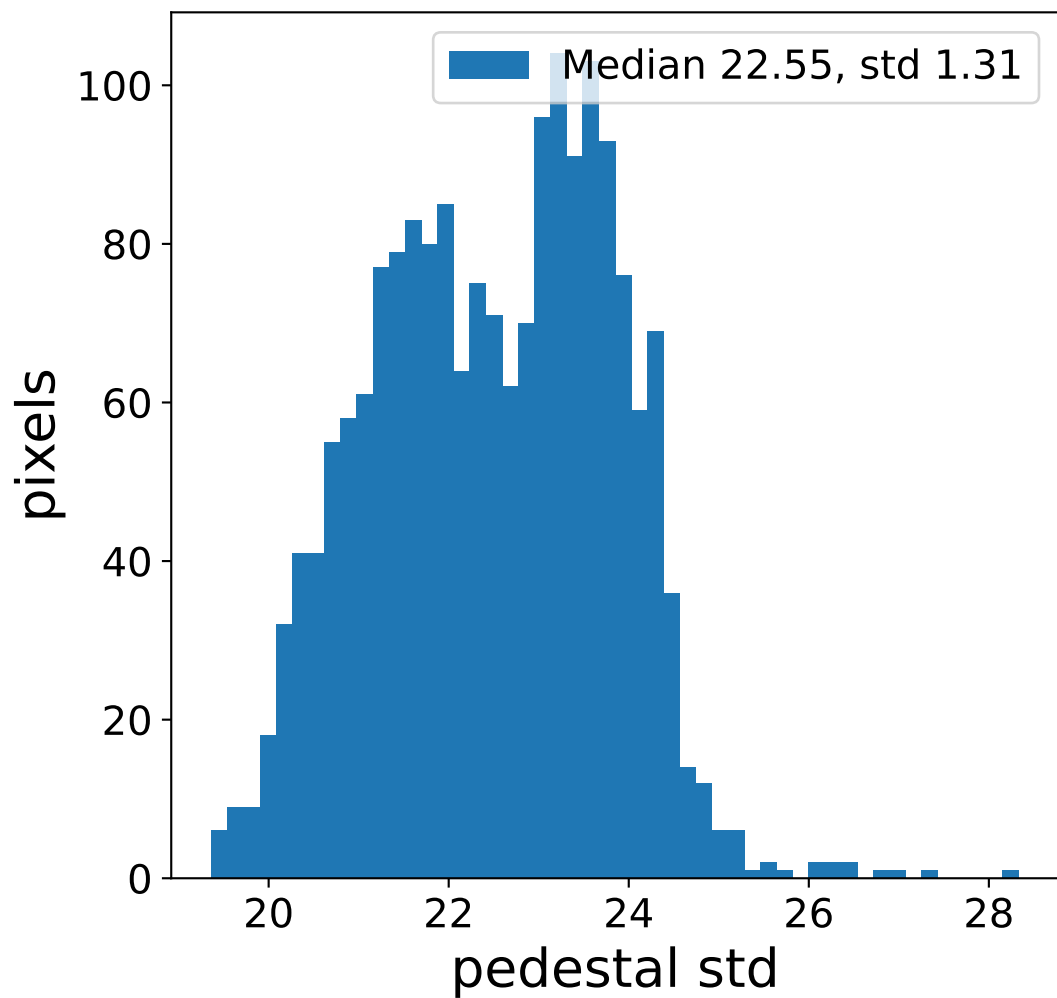

Run 13736

Run 13736

Run 13736 channel: HG

FF sample of 10000 events

pedestal sample of 10000 events

flat-fielded gain [ADC/pe]

Run 13736 channel: LG

FF sample of 10000 events

pedestal sample of 10000 events

flat-fielded gain [ADC/pe]