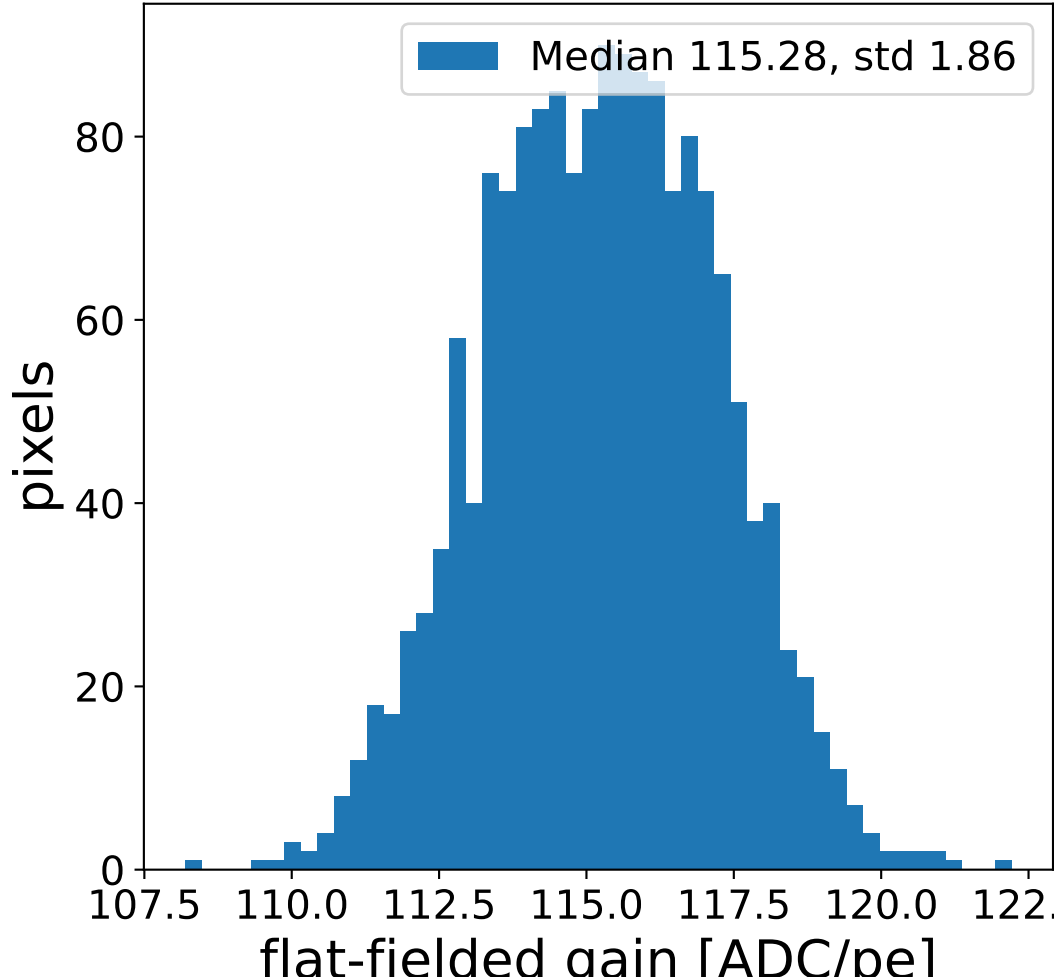

Run 13736

Run 13736

Run 13736 channel: HG

FF sample of 10000 events

pedestal sample of 10000 events

flat-fielded gain [ADC/pe]

Run 13736 channel: LG

FF sample of 10000 events

pedestal sample of 10000 events

flat-fielded gain [ADC/pe]