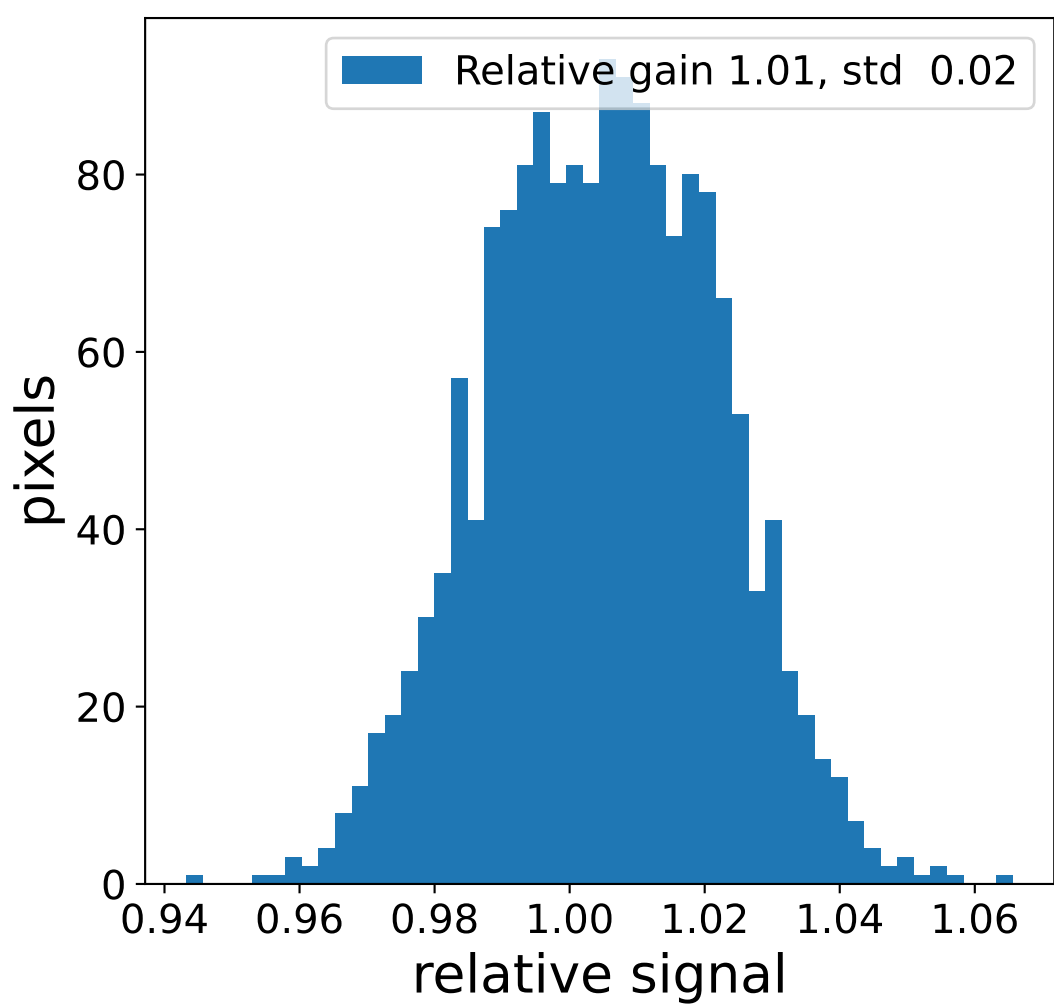

Run 13736

Run 13736

Run 13736 channel: HG

FF sample of 10000 events

pedestal sample of 10000 events

flat-fielded gain [ADC/pe]

Run 13736 channel: LG

FF sample of 10000 events

pedestal sample of 10000 events

flat-fielded gain [ADC/pe]