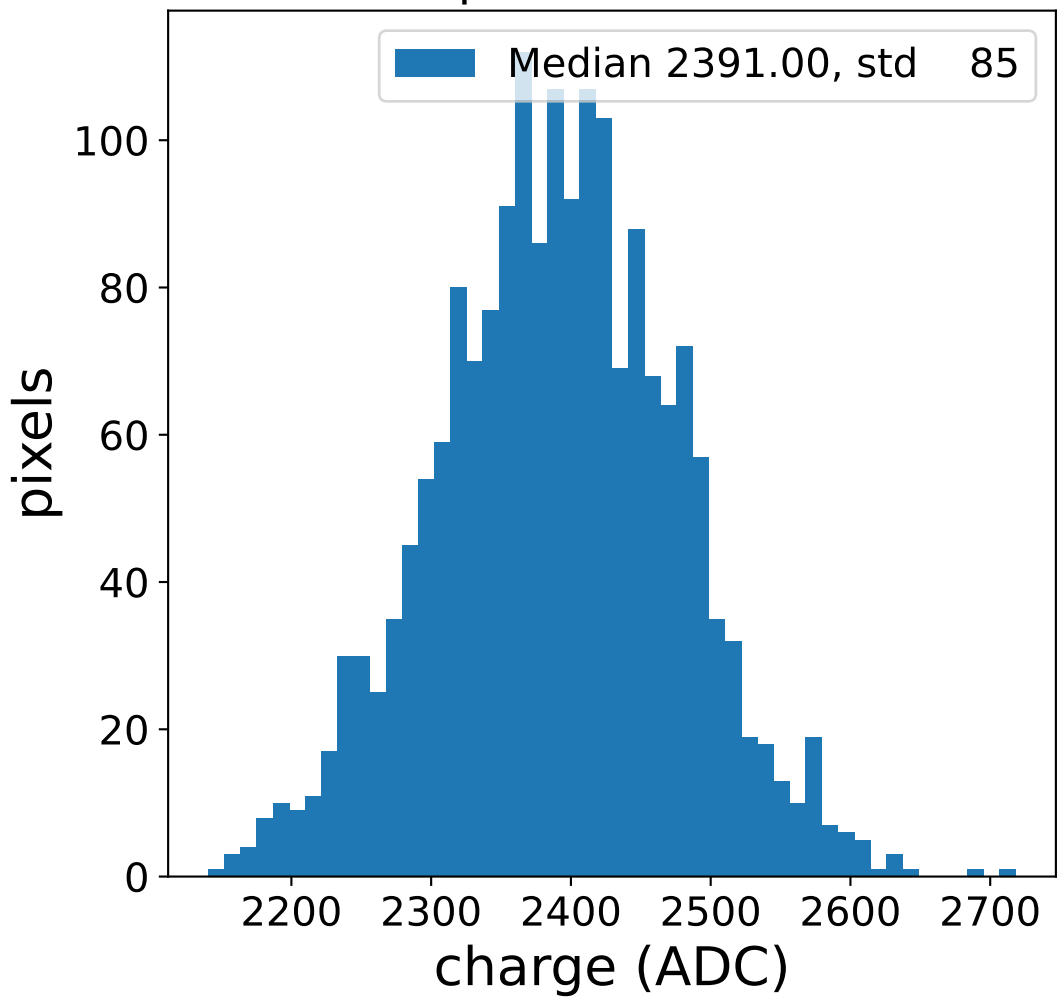

Run 13736

Run 13736

Run 13736 channel: HG

FF sample of 10000 events

pedestal sample of 10000 events

flat-fielded gain [ADC/pe]

Run 13736 channel: LG

FF sample of 10000 events

pedestal sample of 10000 events

flat-fielded gain [ADC/pe]