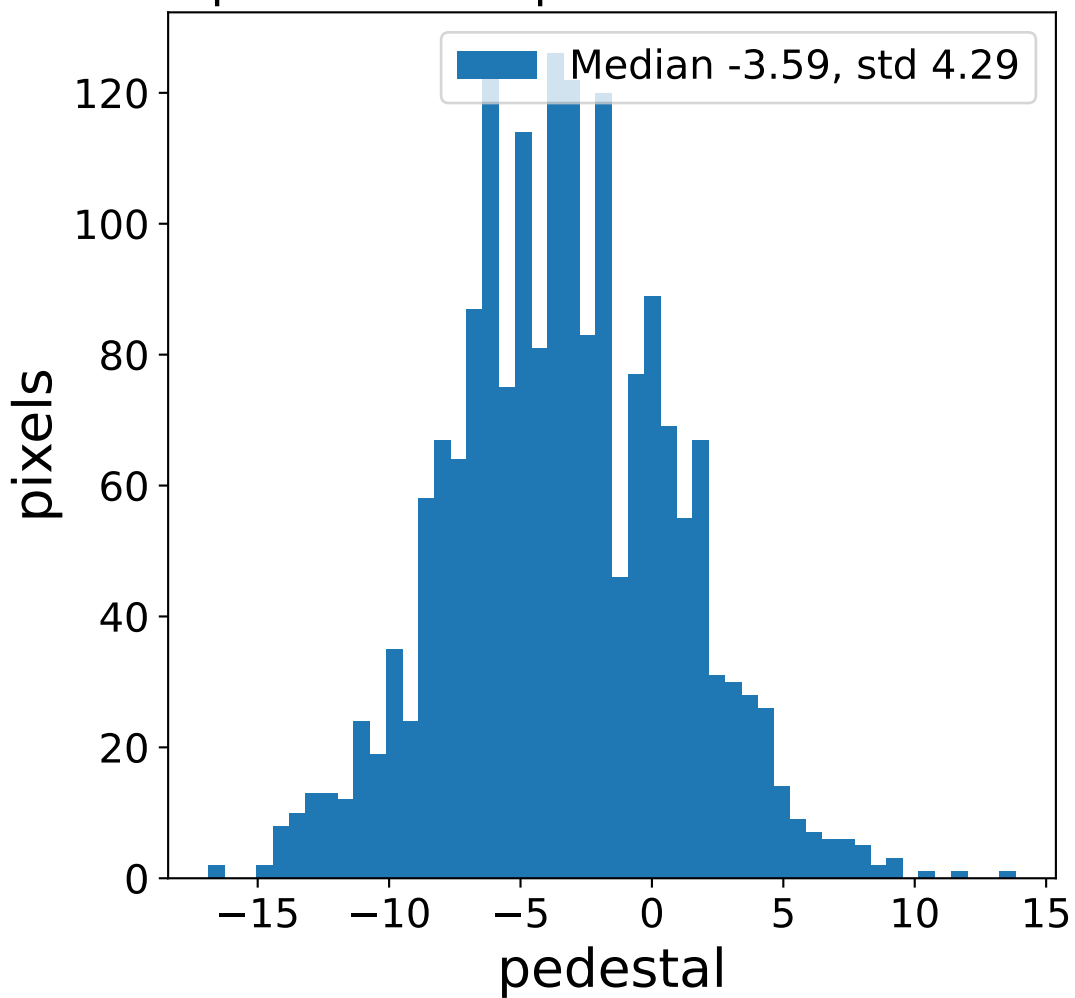

Run 13736

Run 13736

Run 13736 channel: HG

FF sample of 10000 events

pedestal sample of 10000 events

flat-fielded gain [ADC/pe]

Run 13736 channel: LG

FF sample of 10000 events

pedestal sample of 10000 events

flat-fielded gain [ADC/pe]