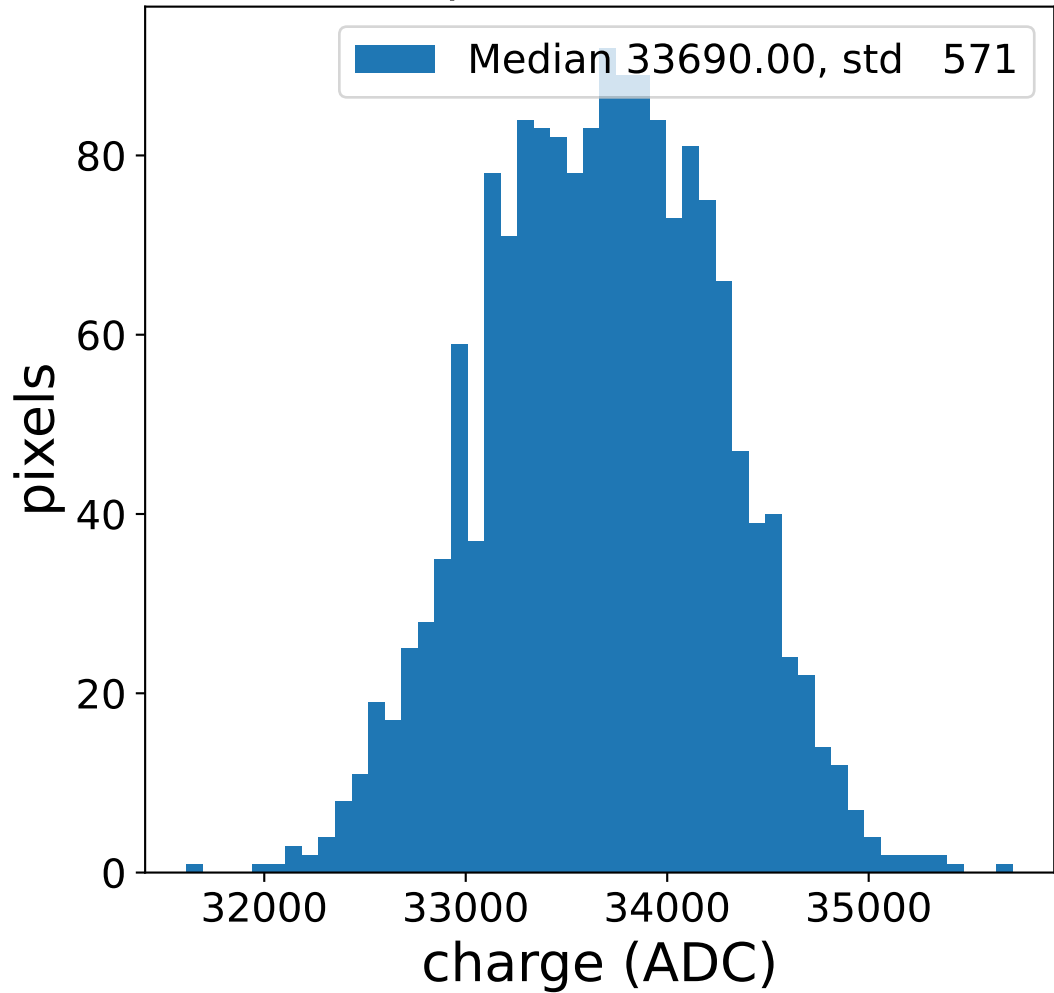

Run 13736

Run 13736

Run 13736 channel: HG

FF sample of 10000 events

pedestal sample of 10000 events

flat-fielded gain [ADC/pe]

Run 13736 channel: LG

FF sample of 10000 events

pedestal sample of 10000 events

flat-fielded gain [ADC/pe]