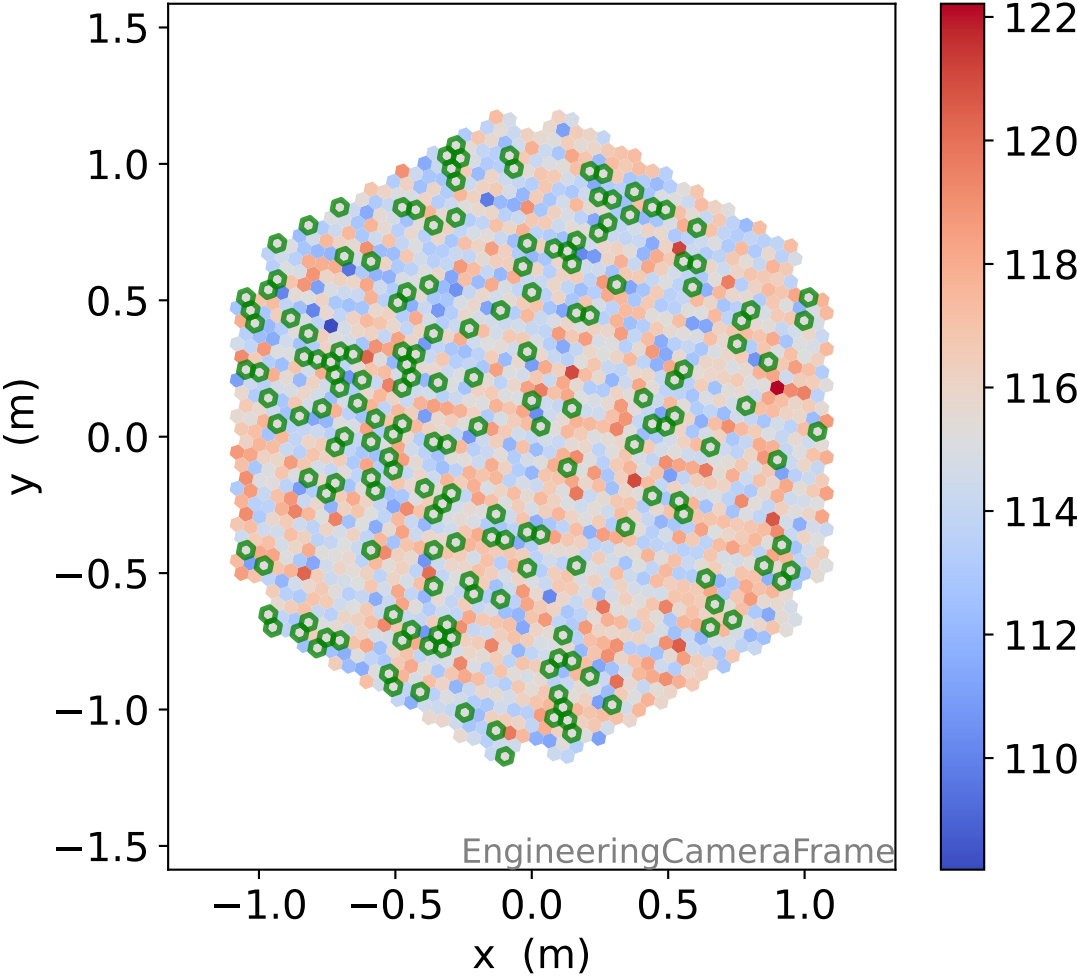

Run 13736

Run 13736

Run 13736 channel: HG

FF sample of 10000 events

pedestal sample of 10000 events

flat-fielded gain [ADC/pe]

Run 13736 channel: LG

FF sample of 10000 events

pedestal sample of 10000 events

flat-fielded gain [ADC/pe]