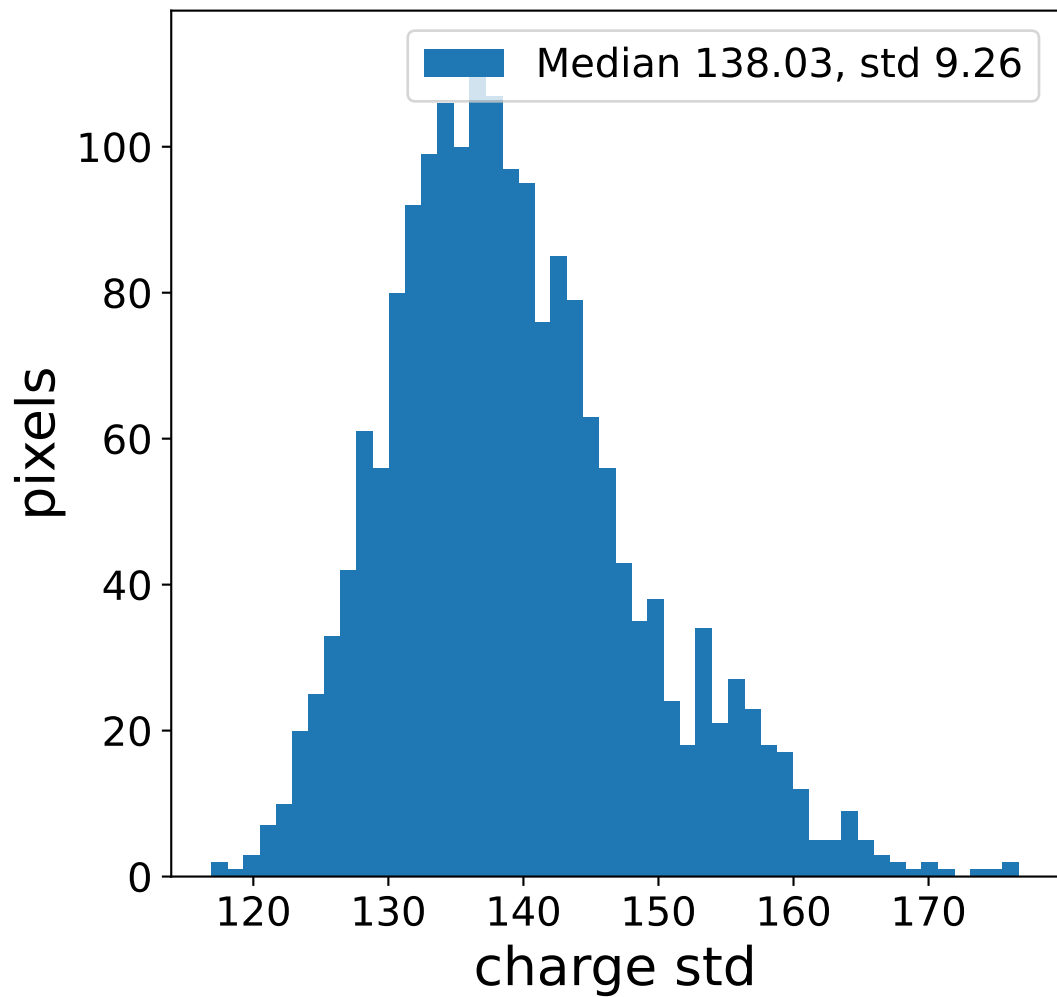

Run 13736

Run 13736

Run 13736 channel: HG

FF sample of 10000 events

pedestal sample of 10000 events

flat-fielded gain [ADC/pe]

Run 13736 channel: LG

FF sample of 10000 events

pedestal sample of 10000 events

flat-fielded gain [ADC/pe]