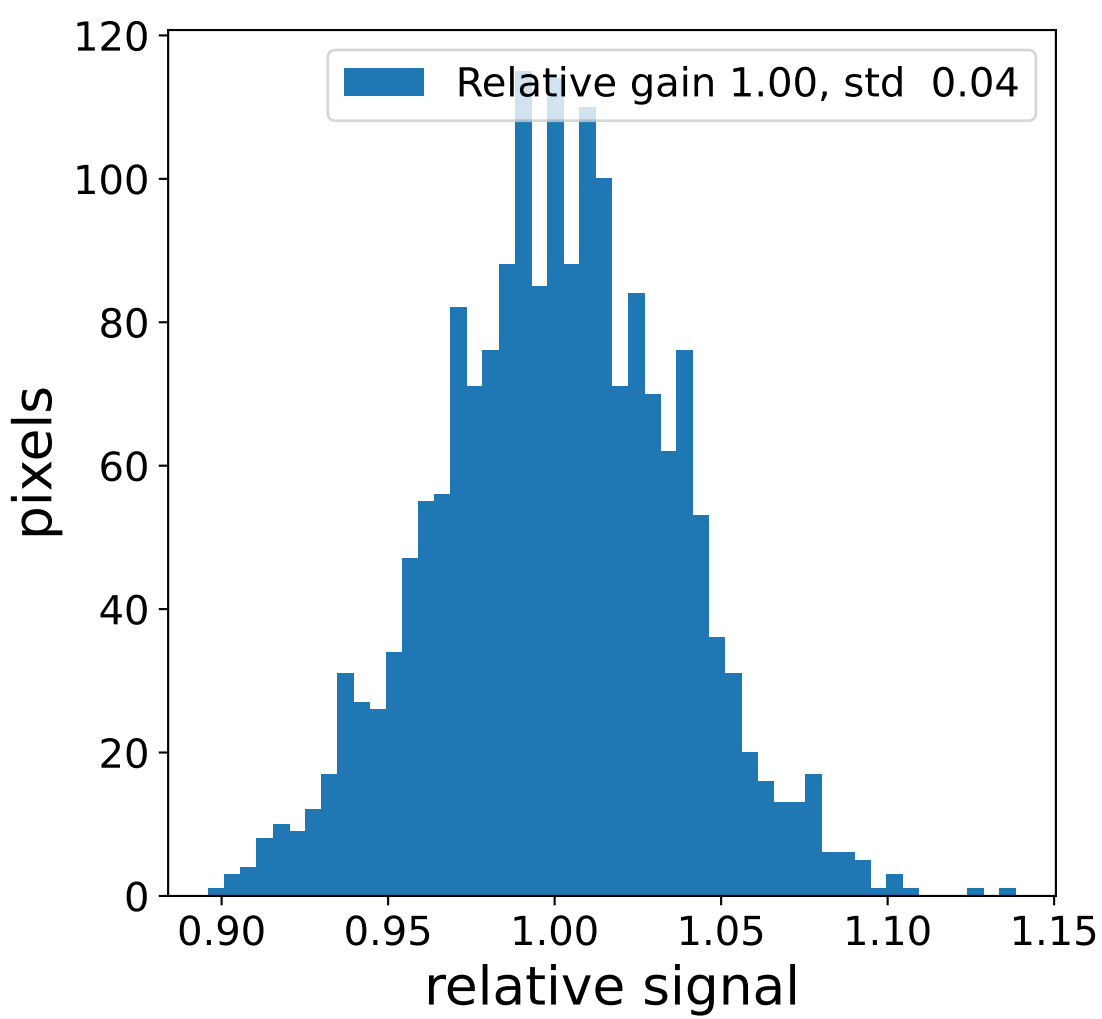

Run 13736

Run 13736

Run 13736 channel: HG

FF sample of 10000 events

pedestal sample of 10000 events

flat-fielded gain [ADC/pe]

Run 13736 channel: LG

FF sample of 10000 events

pedestal sample of 10000 events

flat-fielded gain [ADC/pe]