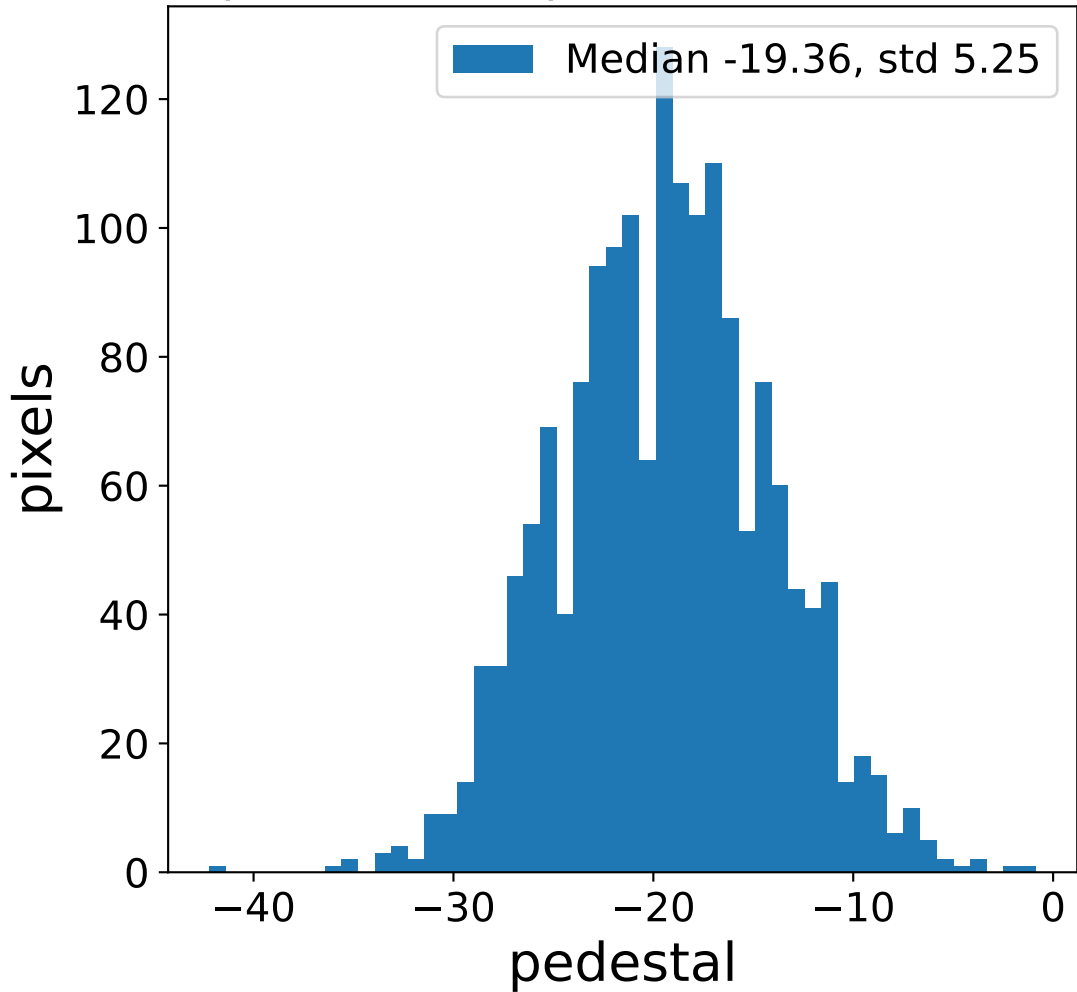

Run 13736

Run 13736

Run 13736 channel: HG

FF sample of 10000 events

pedestal sample of 10000 events

flat-fielded gain [ADC/pe]

Run 13736 channel: LG

FF sample of 10000 events

pedestal sample of 10000 events

flat-fielded gain [ADC/pe]