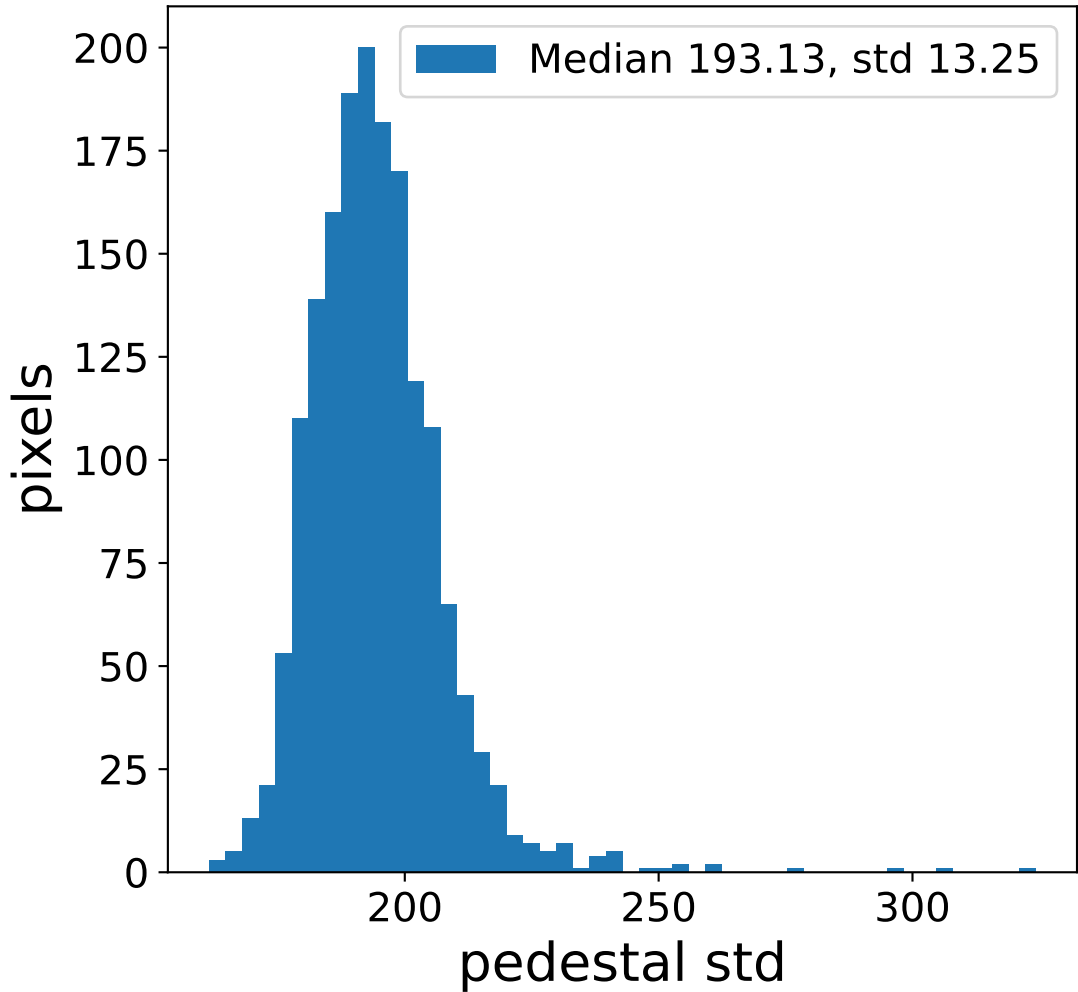

Run 13736

Run 13736

Run 13736 channel: HG

FF sample of 10000 events

pedestal sample of 10000 events

flat-fielded gain [ADC/pe]

Run 13736 channel: LG

FF sample of 10000 events

pedestal sample of 10000 events

flat-fielded gain [ADC/pe]