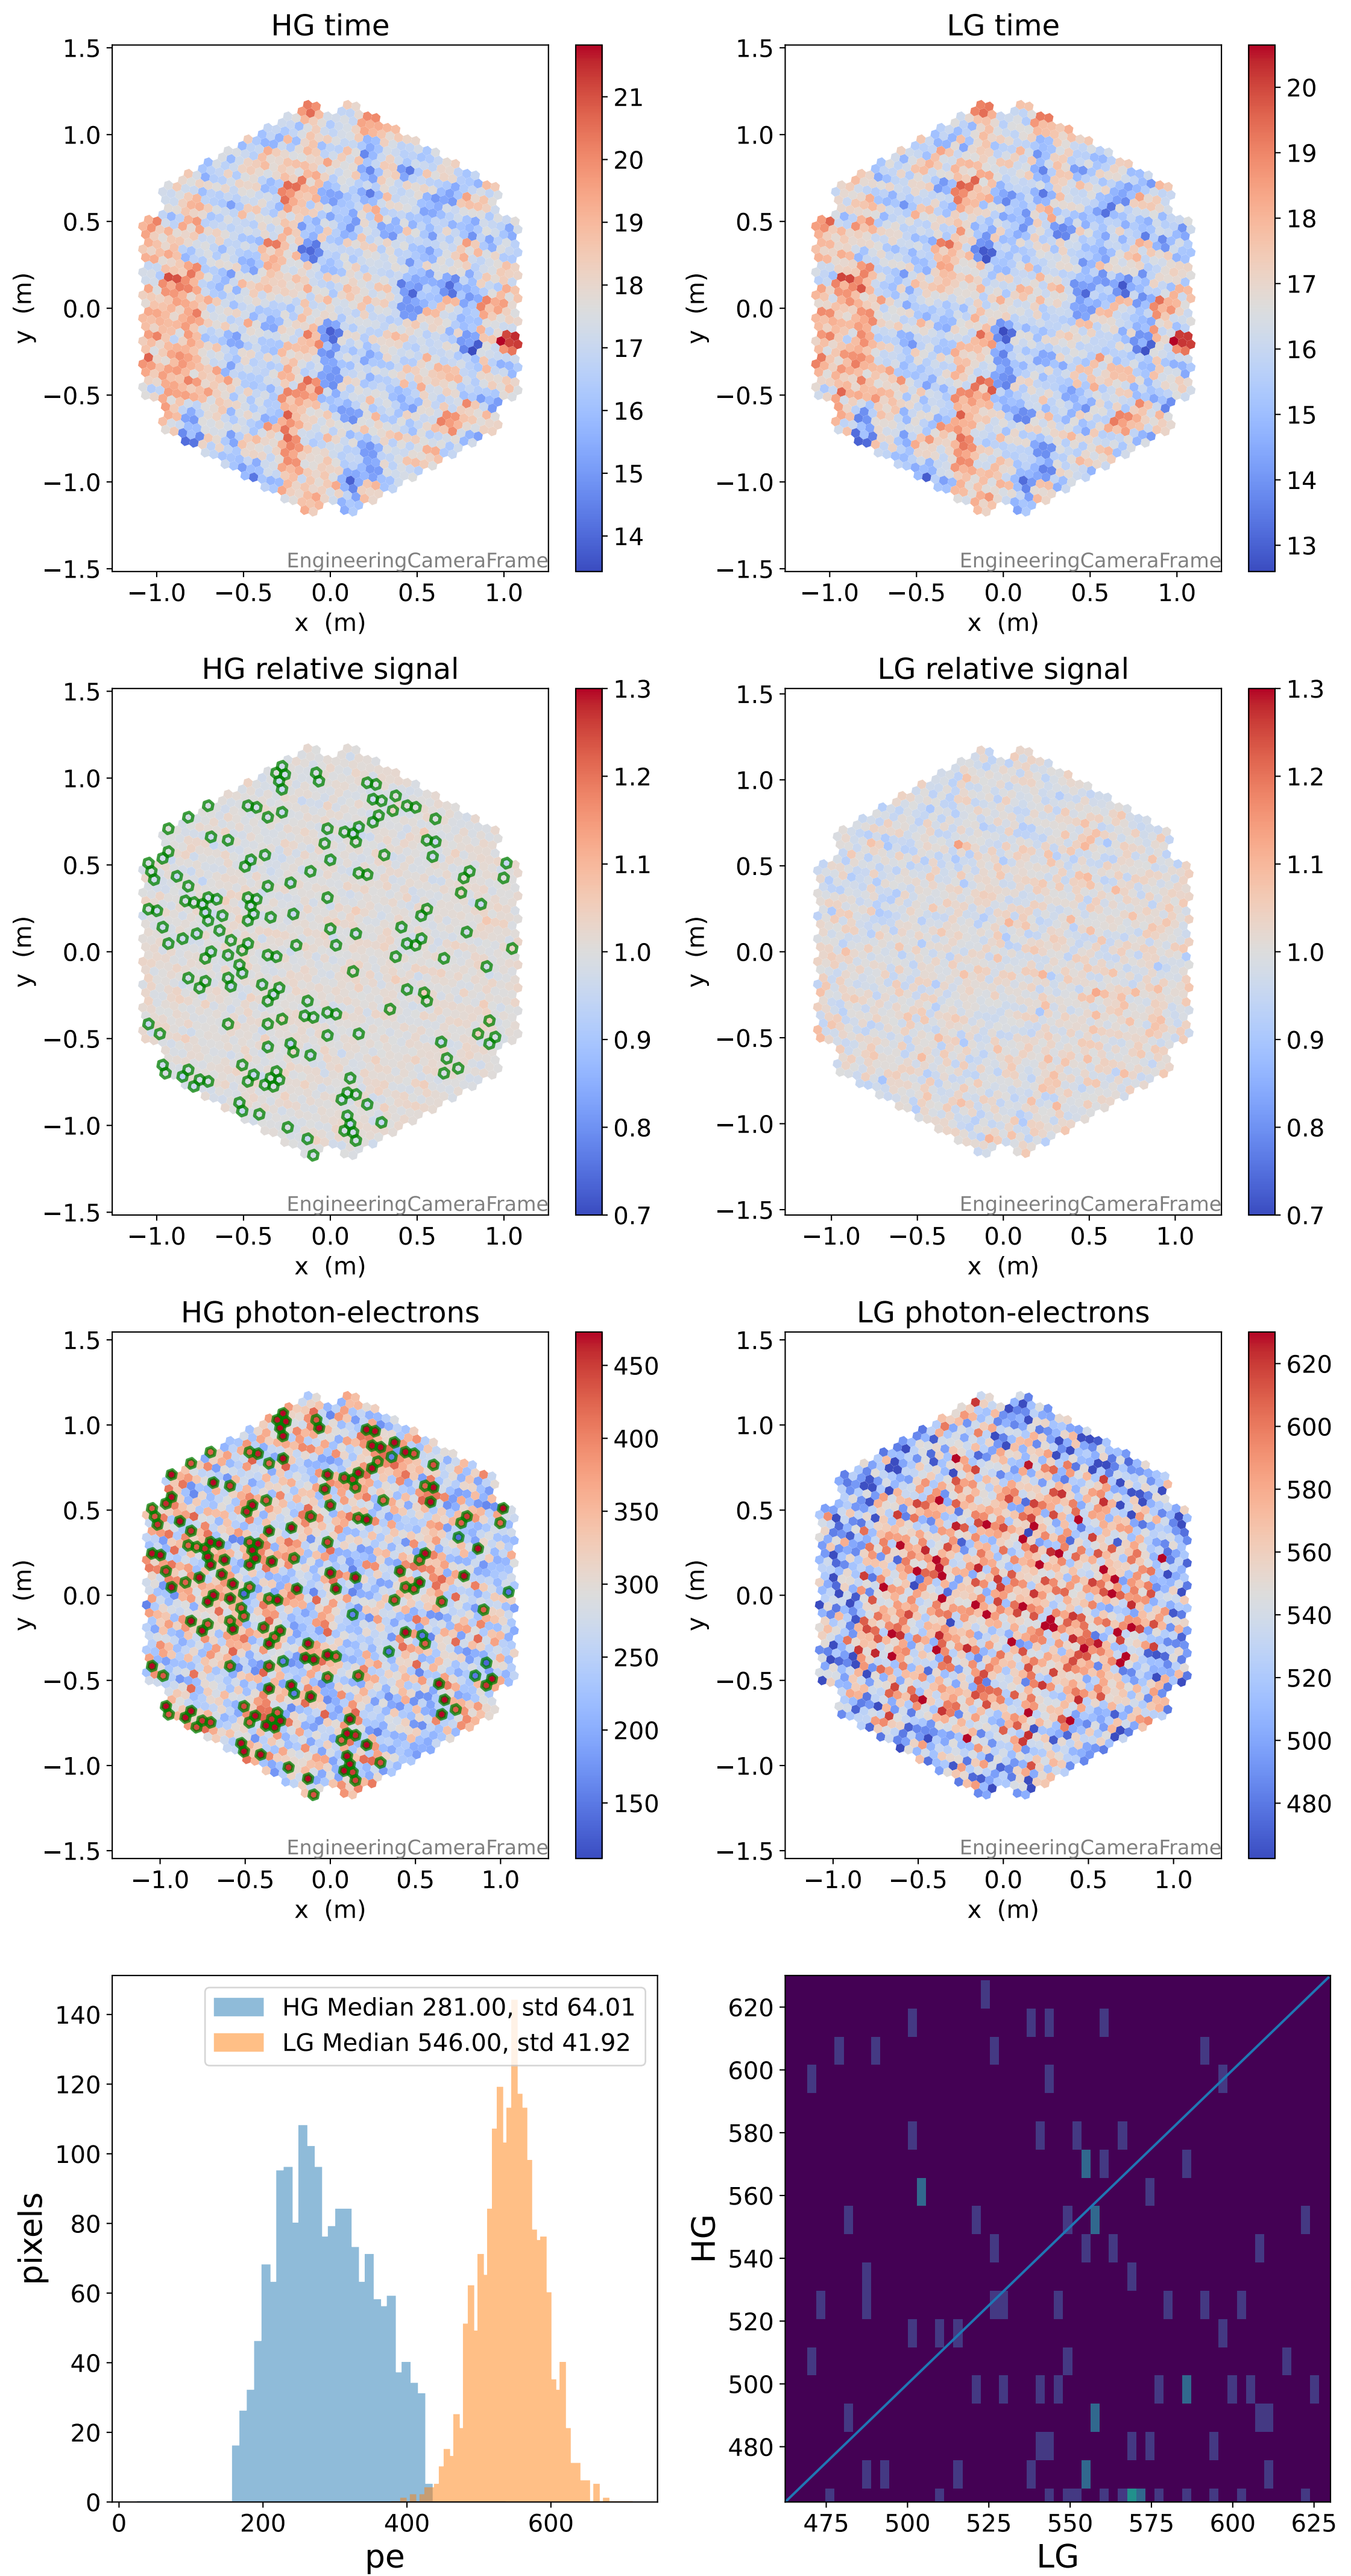

Run 13736

Run 13736

Run 13736 channel: HG

FF sample of 10000 events

pedestal sample of 10000 events

flat-fielded gain [ADC/pe]

Run 13736 channel: LG

FF sample of 10000 events

pedestal sample of 10000 events

flat-fielded gain [ADC/pe]