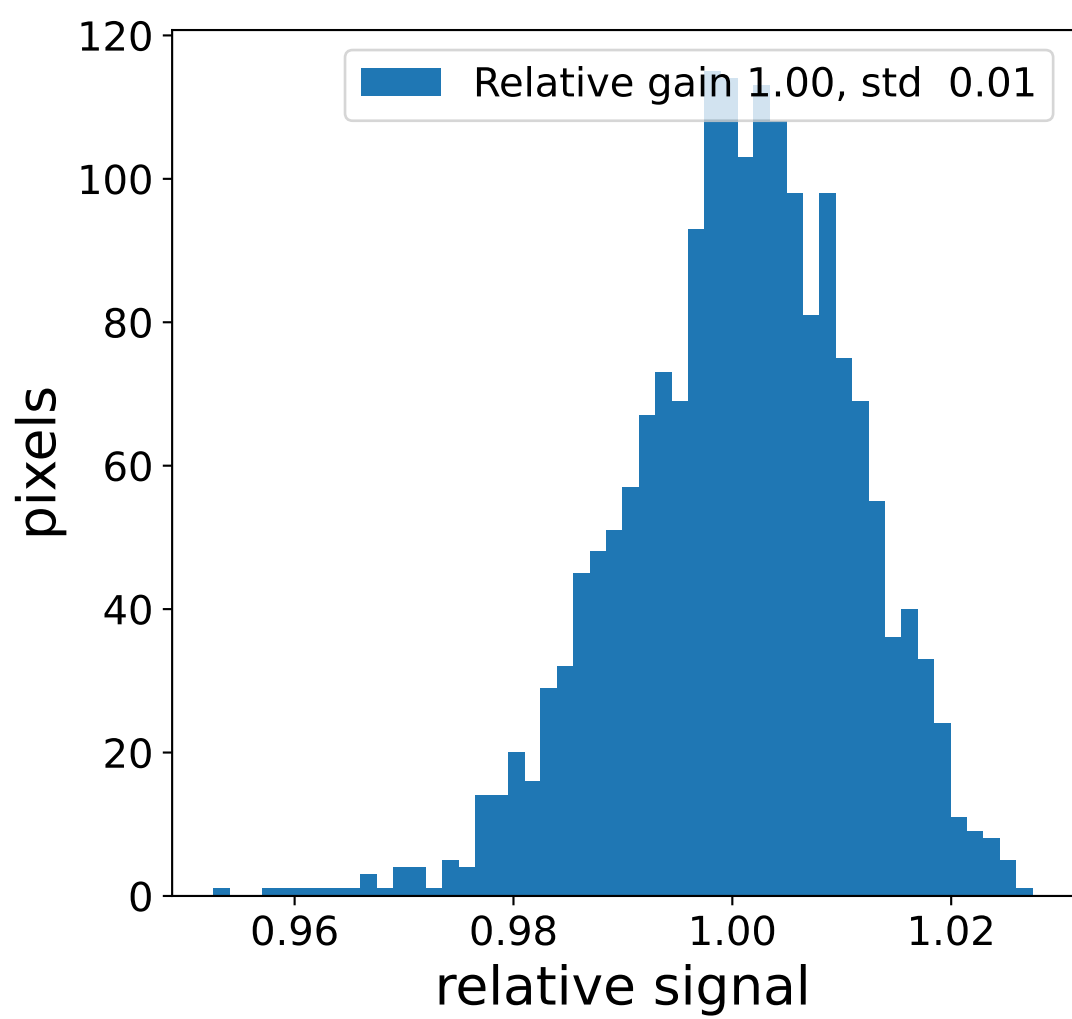

Run 13735

Run 13735

Run 13735 channel: HG

FF sample of 10000 events

pedestal sample of 10000 events

flat-fielded gain [ADC/pe]

Run 13735 channel: LG

FF sample of 10000 events

pedestal sample of 10000 events

flat-fielded gain [ADC/pe]