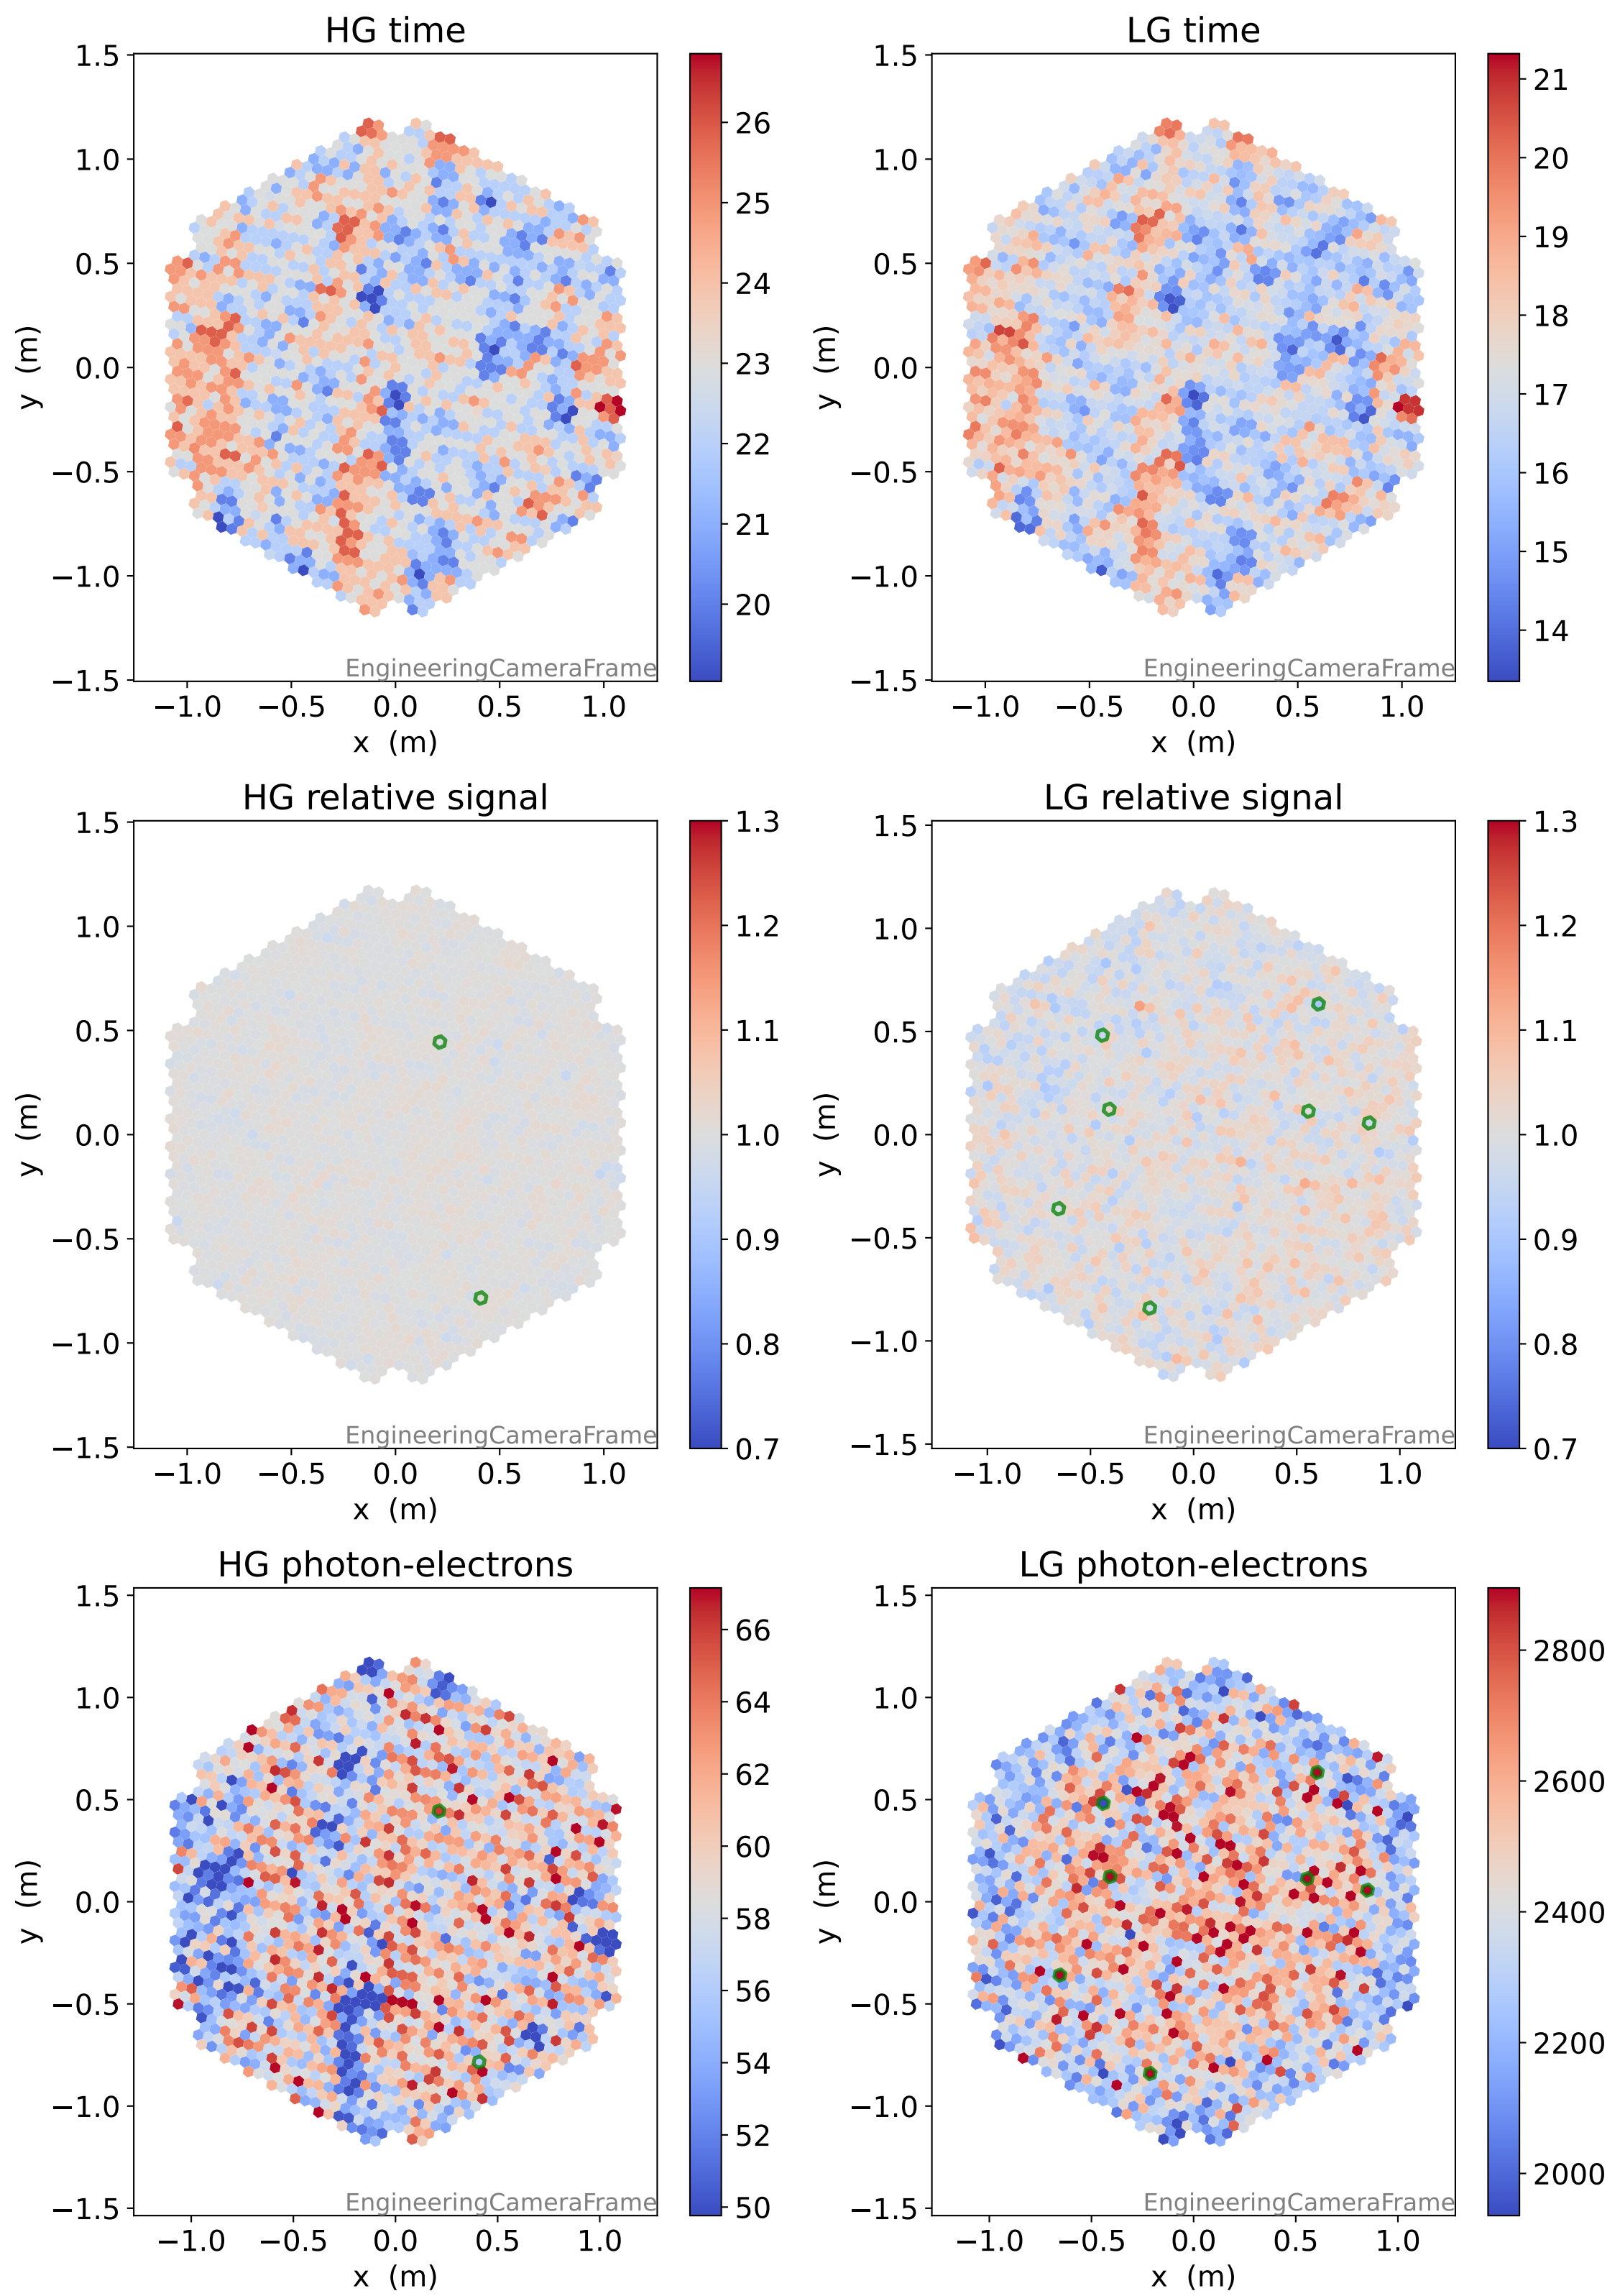

Run 13735

Run 13735

Run 13735 channel: HG

FF sample of 10000 events

pedestal sample of 10000 events

flat-fielded gain [ADC/pe]

Run 13735 channel: LG

FF sample of 10000 events

pedestal sample of 10000 events

flat-fielded gain [ADC/pe]