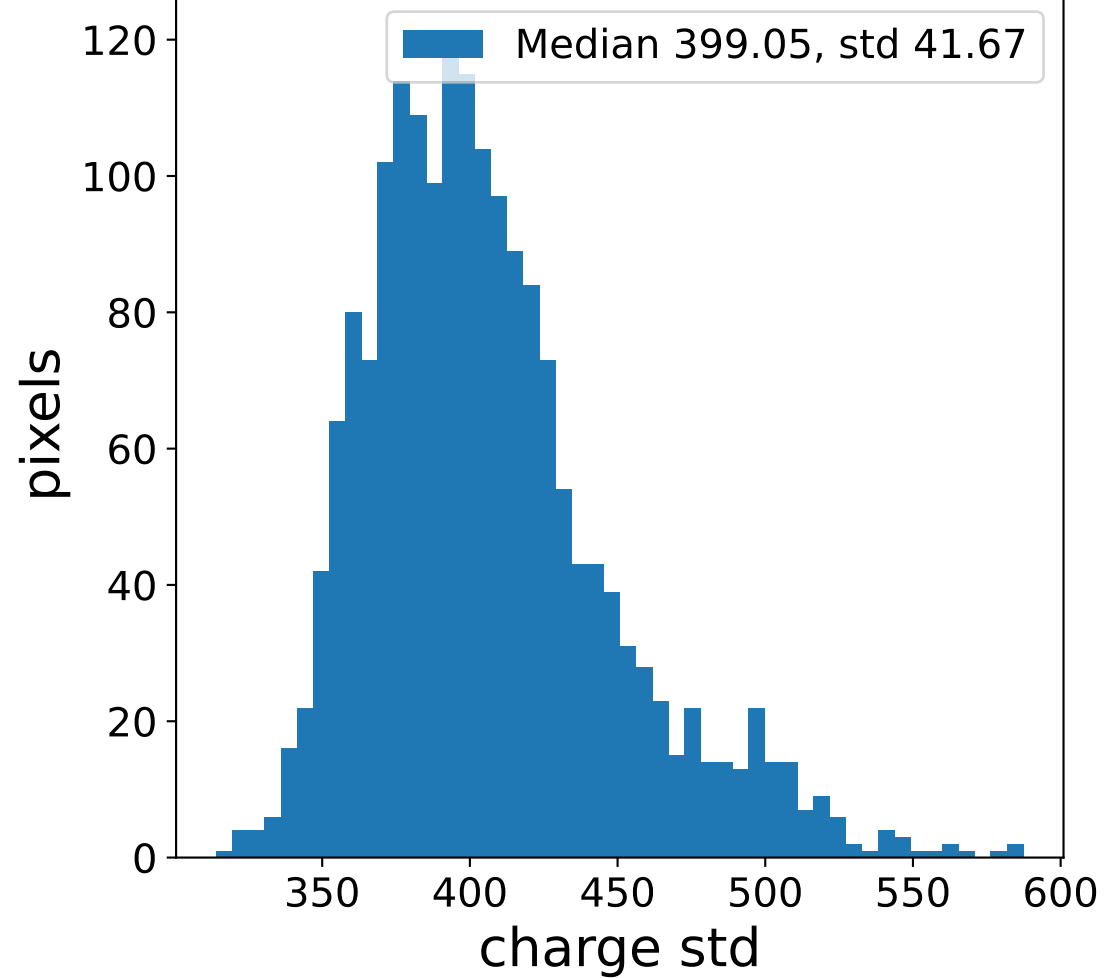

Run 13735

Run 13735

Run 13735 channel: HG

FF sample of 10000 events

pedestal sample of 10000 events

flat-fielded gain [ADC/pe]

Run 13735 channel: LG

FF sample of 10000 events

pedestal sample of 10000 events

flat-fielded gain [ADC/pe]