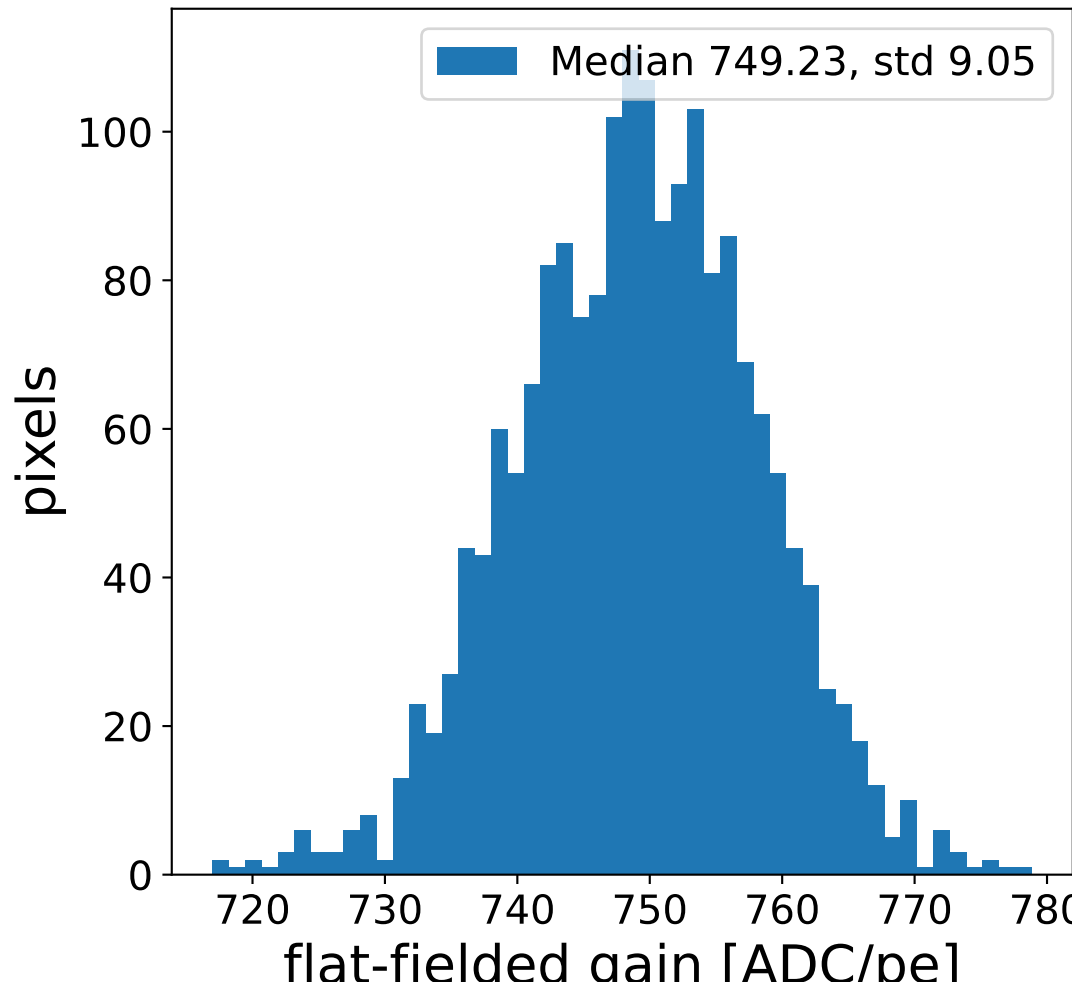

Run 13735

Run 13735

Run 13735 channel: HG

FF sample of 10000 events

pedestal sample of 10000 events

flat-fielded gain [ADC/pe]

Run 13735 channel: LG

FF sample of 10000 events

pedestal sample of 10000 events

flat-fielded gain [ADC/pe]