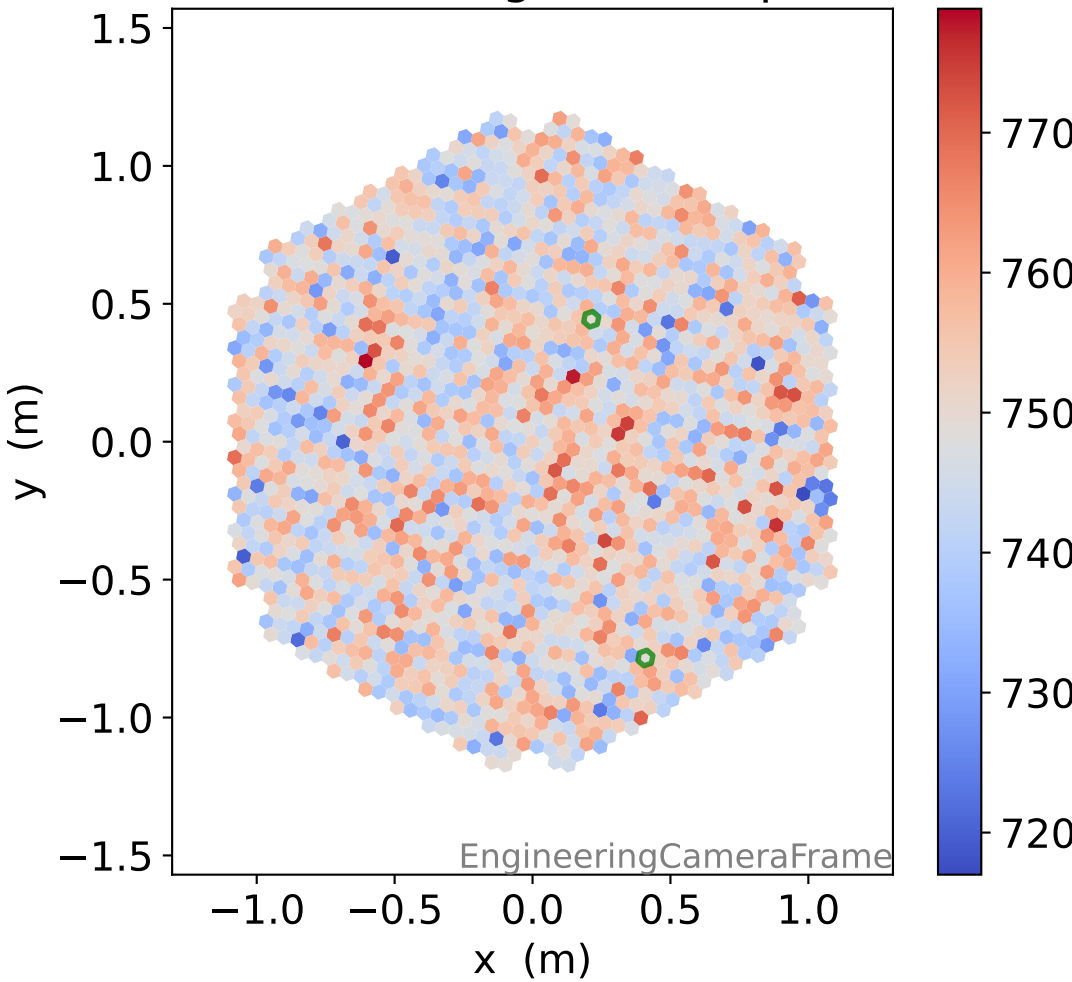

Run 13735

Run 13735

Run 13735 channel: HG

FF sample of 10000 events

pedestal sample of 10000 events

flat-fielded gain [ADC/pe]

Run 13735 channel: LG

FF sample of 10000 events

pedestal sample of 10000 events

flat-fielded gain [ADC/pe]