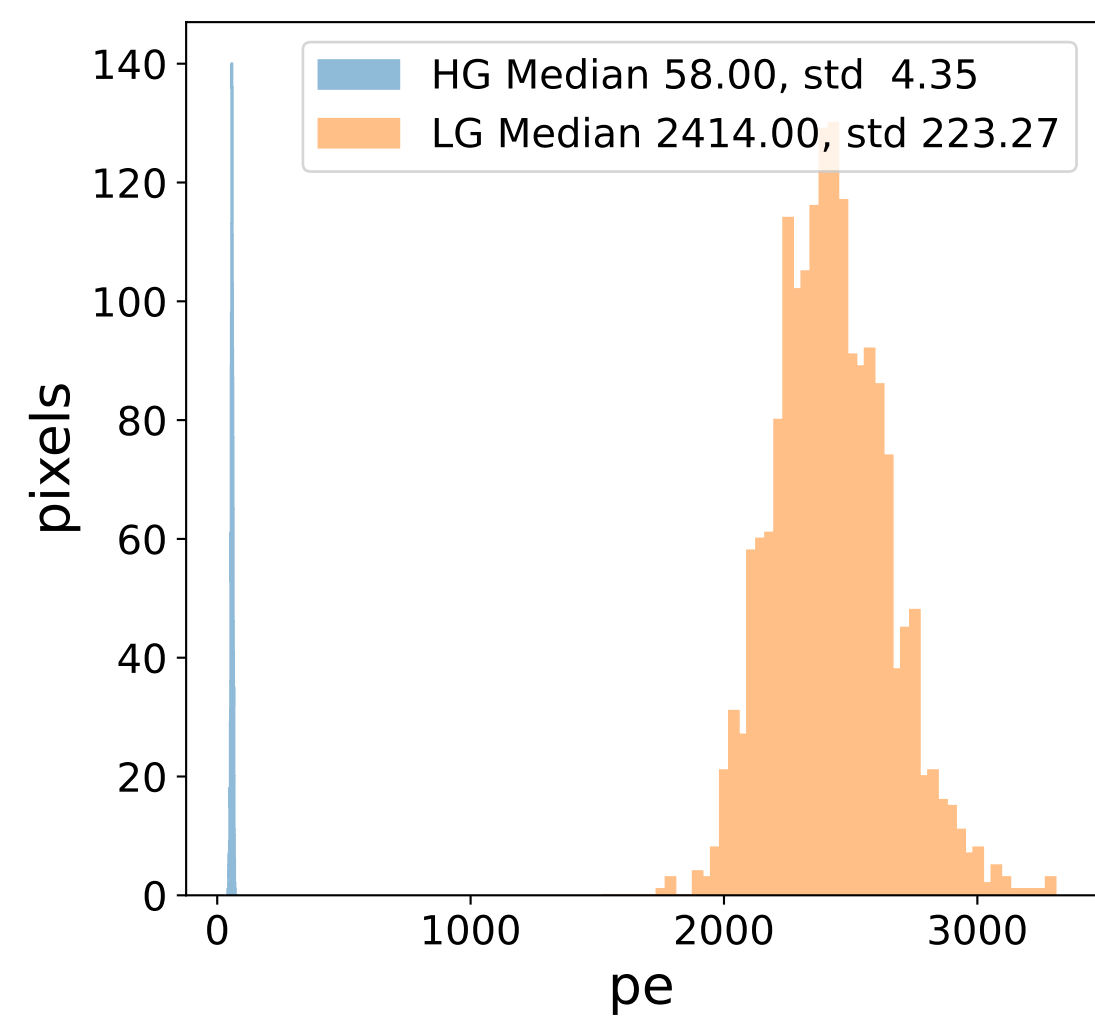

Run 13735

Run 13735

Run 13735 channel: HG

FF sample of 10000 events

pedestal sample of 10000 events

flat-fielded gain [ADC/pe]

Run 13735 channel: LG

FF sample of 10000 events

pedestal sample of 10000 events

flat-fielded gain [ADC/pe]