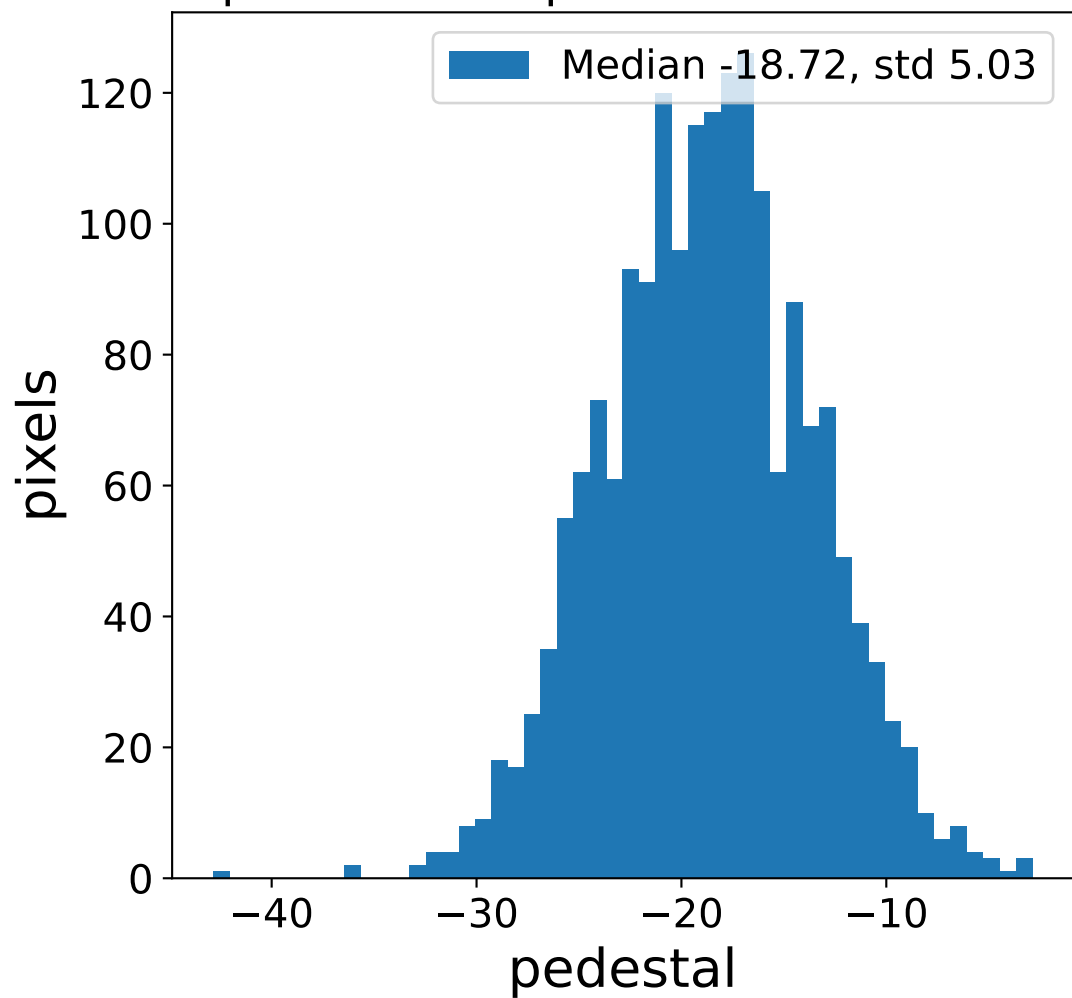

Run 13735

Run 13735

Run 13735 channel: HG

FF sample of 10000 events

pedestal sample of 10000 events

flat-fielded gain [ADC/pe]

Run 13735 channel: LG

FF sample of 10000 events

pedestal sample of 10000 events

flat-fielded gain [ADC/pe]