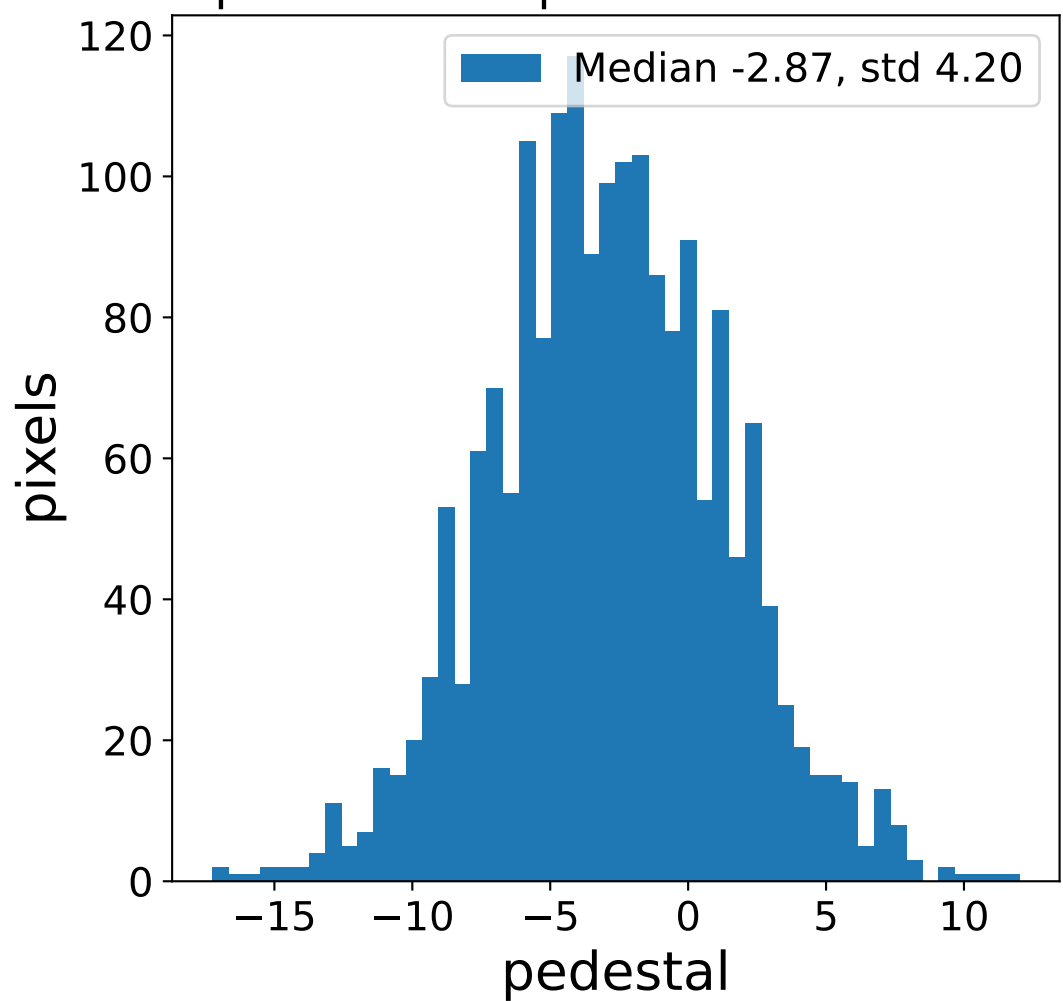

Run 13735

Run 13735

Run 13735 channel: HG

FF sample of 10000 events

pedestal sample of 10000 events

flat-fielded gain [ADC/pe]

Run 13735 channel: LG

FF sample of 10000 events

pedestal sample of 10000 events

flat-fielded gain [ADC/pe]