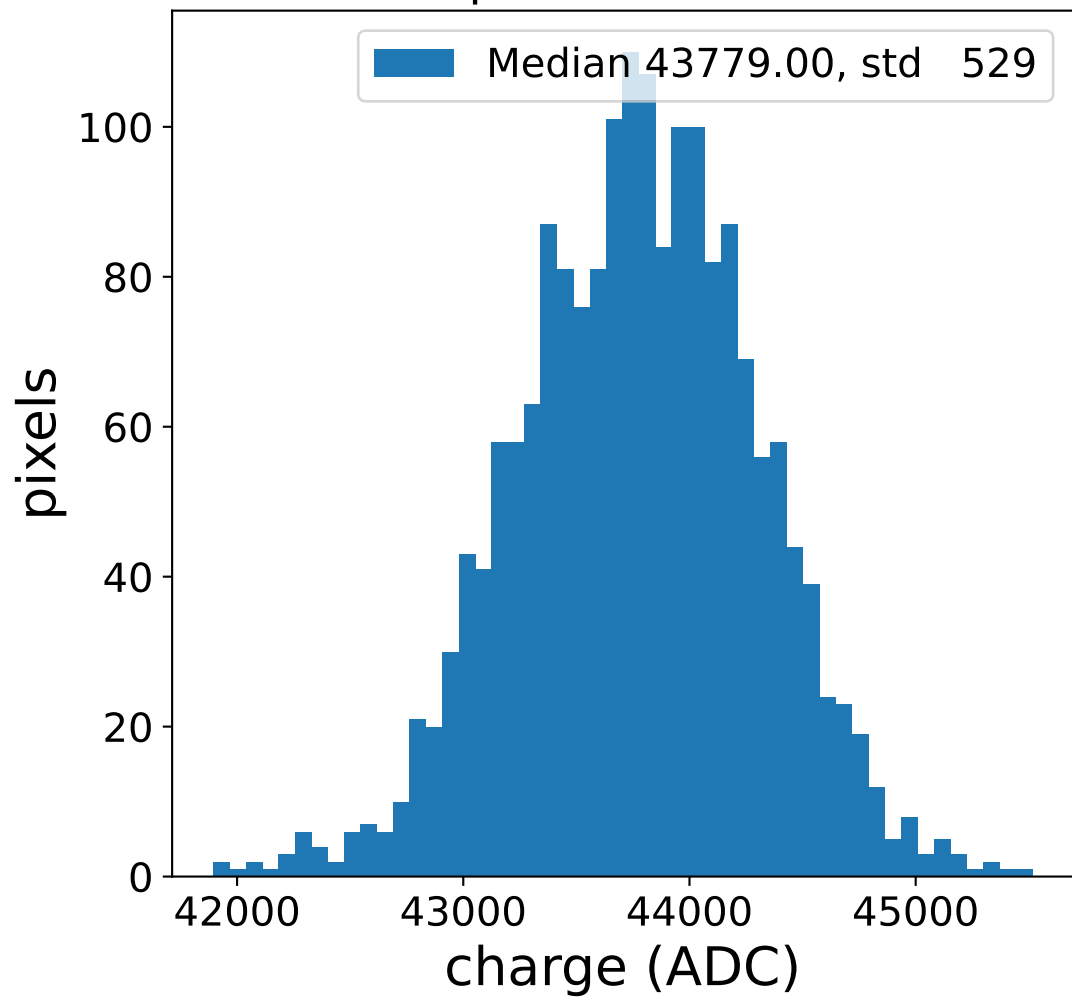

Run 13735

Run 13735

Run 13735 channel: HG

FF sample of 10000 events

pedestal sample of 10000 events

flat-fielded gain [ADC/pe]

Run 13735 channel: LG

FF sample of 10000 events

pedestal sample of 10000 events

flat-fielded gain [ADC/pe]