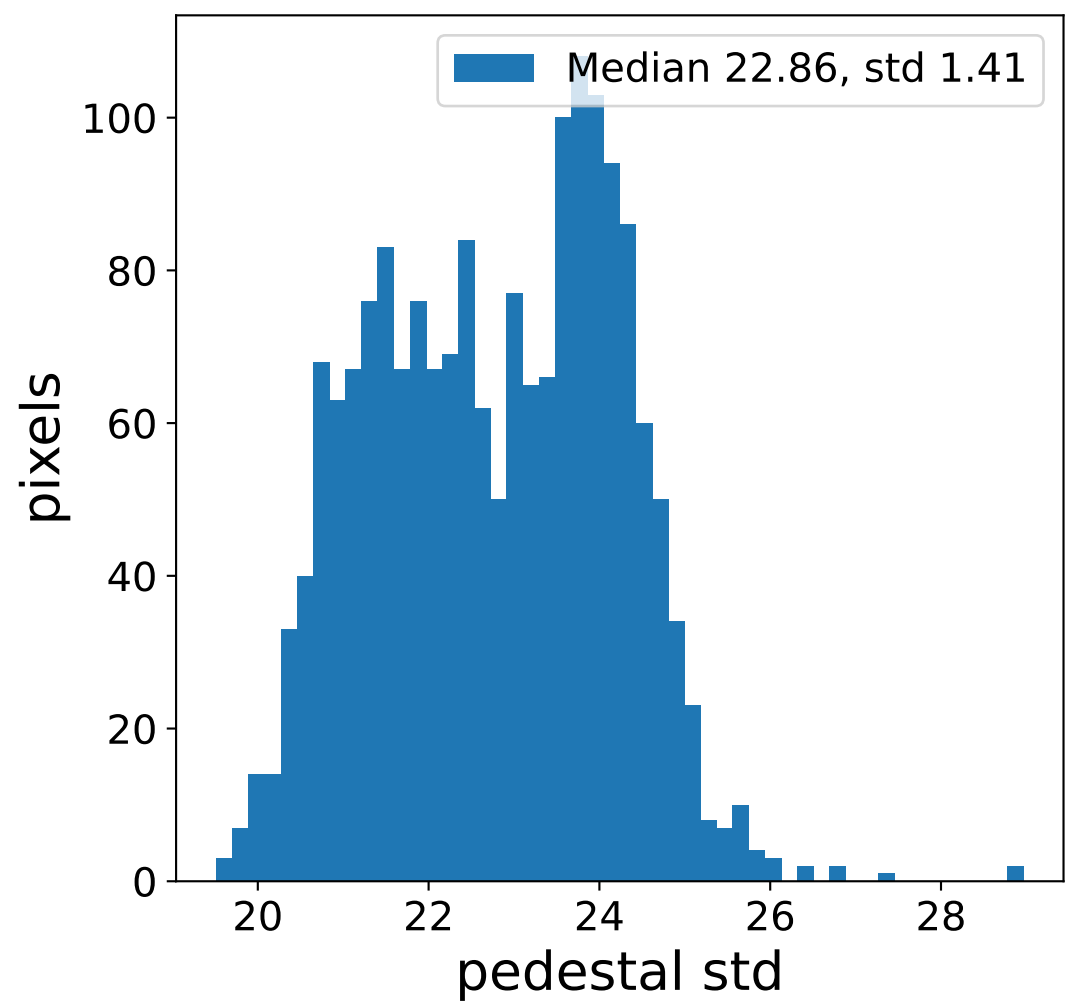

Run 13735

Run 13735

Run 13735 channel: HG

FF sample of 10000 events

pedestal sample of 10000 events

flat-fielded gain [ADC/pe]

Run 13735 channel: LG

FF sample of 10000 events

pedestal sample of 10000 events

flat-fielded gain [ADC/pe]