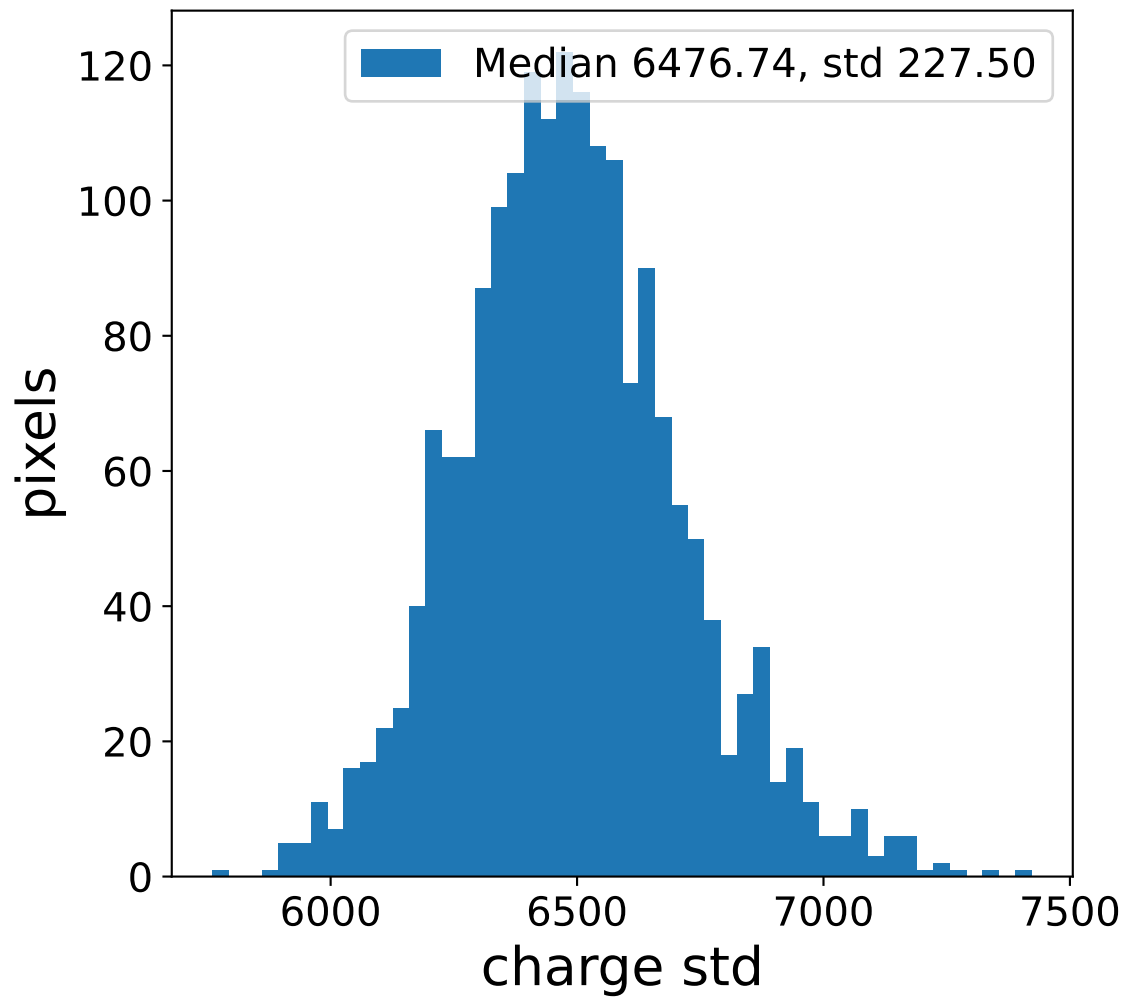

Run 13735

Run 13735

Run 13735 channel: HG

FF sample of 10000 events

pedestal sample of 10000 events

flat-fielded gain [ADC/pe]

Run 13735 channel: LG

FF sample of 10000 events

pedestal sample of 10000 events

flat-fielded gain [ADC/pe]