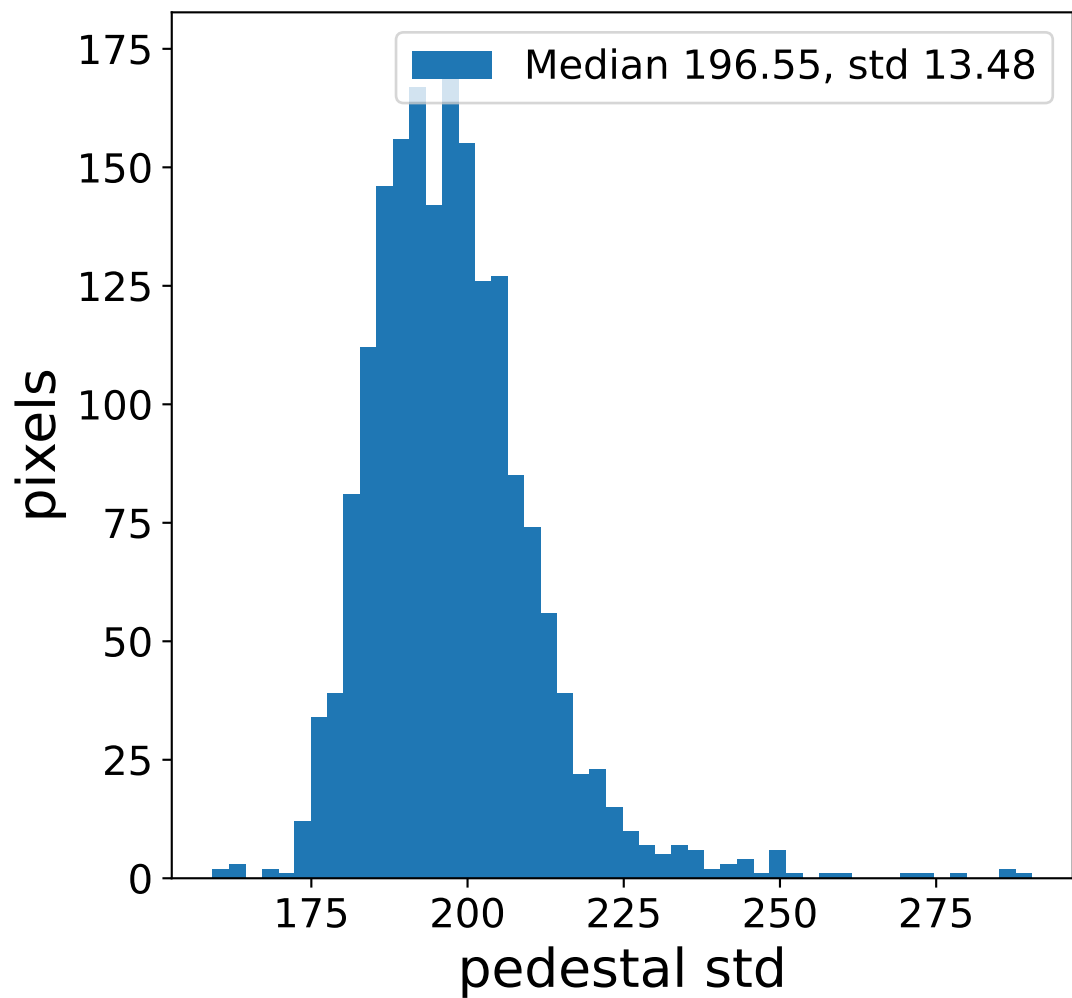

Run 13735

Run 13735

Run 13735 channel: HG

FF sample of 10000 events

pedestal sample of 10000 events

flat-fielded gain [ADC/pe]

Run 13735 channel: LG

FF sample of 10000 events

pedestal sample of 10000 events

flat-fielded gain [ADC/pe]