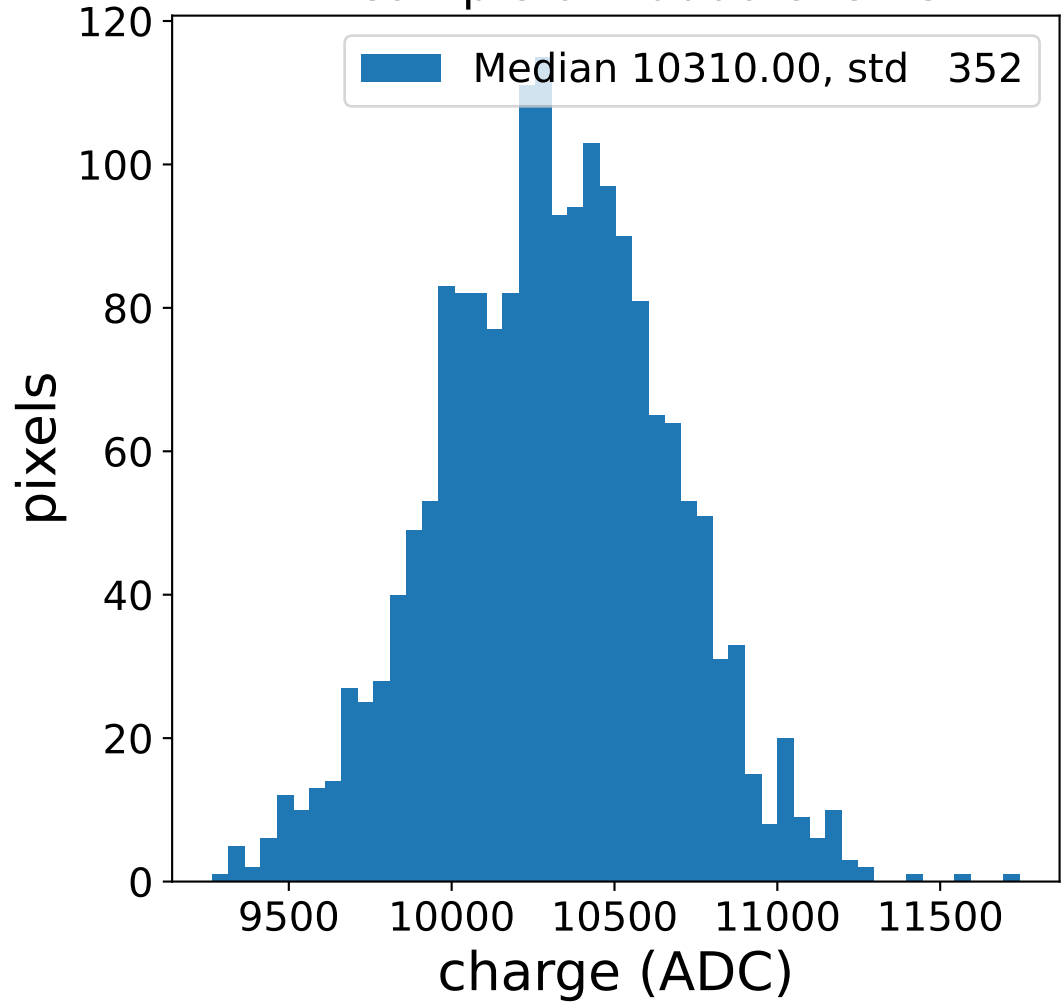

Run 13735

Run 13735

Run 13735 channel: HG

FF sample of 10000 events

pedestal sample of 10000 events

flat-fielded gain [ADC/pe]

Run 13735 channel: LG

FF sample of 10000 events

pedestal sample of 10000 events

flat-fielded gain [ADC/pe]