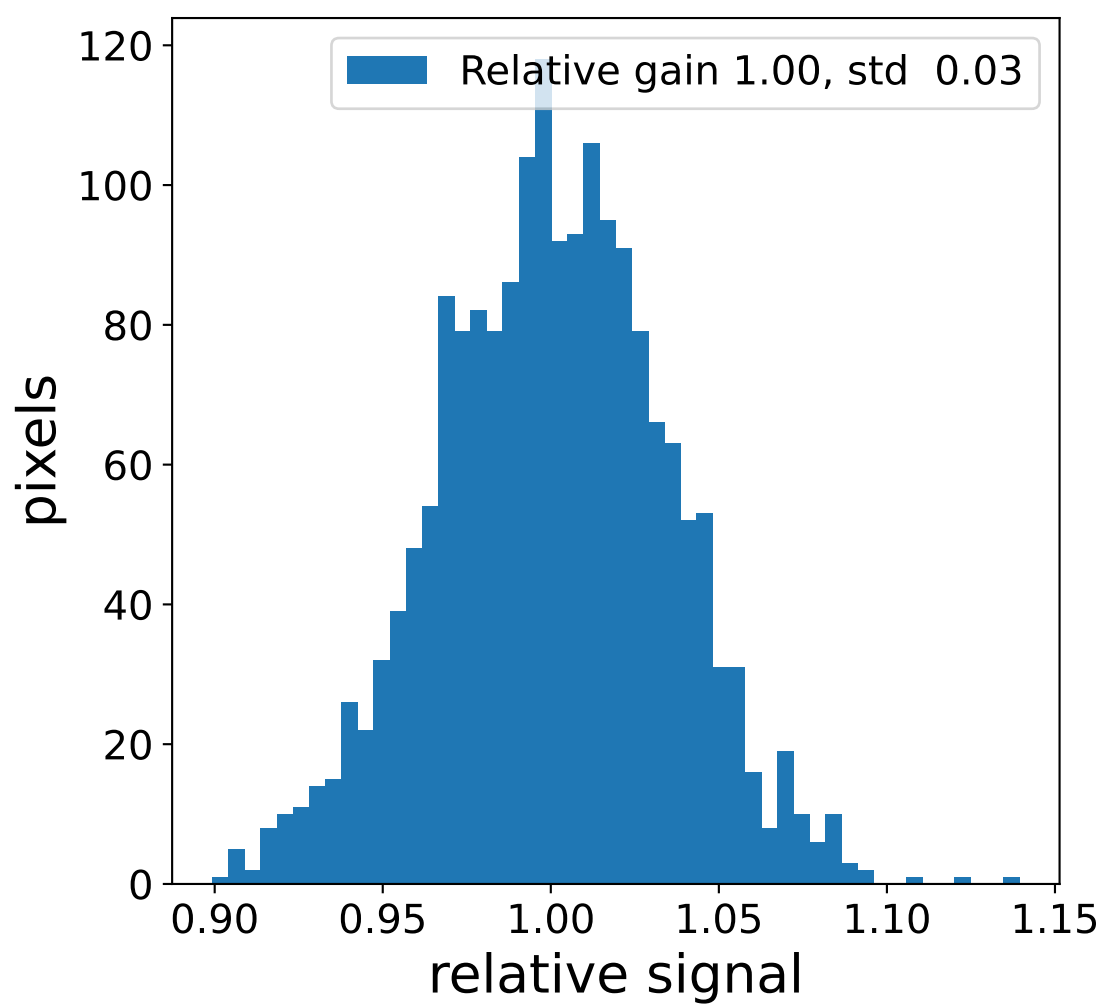

Run 13735

Run 13735

Run 13735 channel: HG

FF sample of 10000 events

pedestal sample of 10000 events

flat-fielded gain [ADC/pe]

Run 13735 channel: LG

FF sample of 10000 events

pedestal sample of 10000 events

flat-fielded gain [ADC/pe]