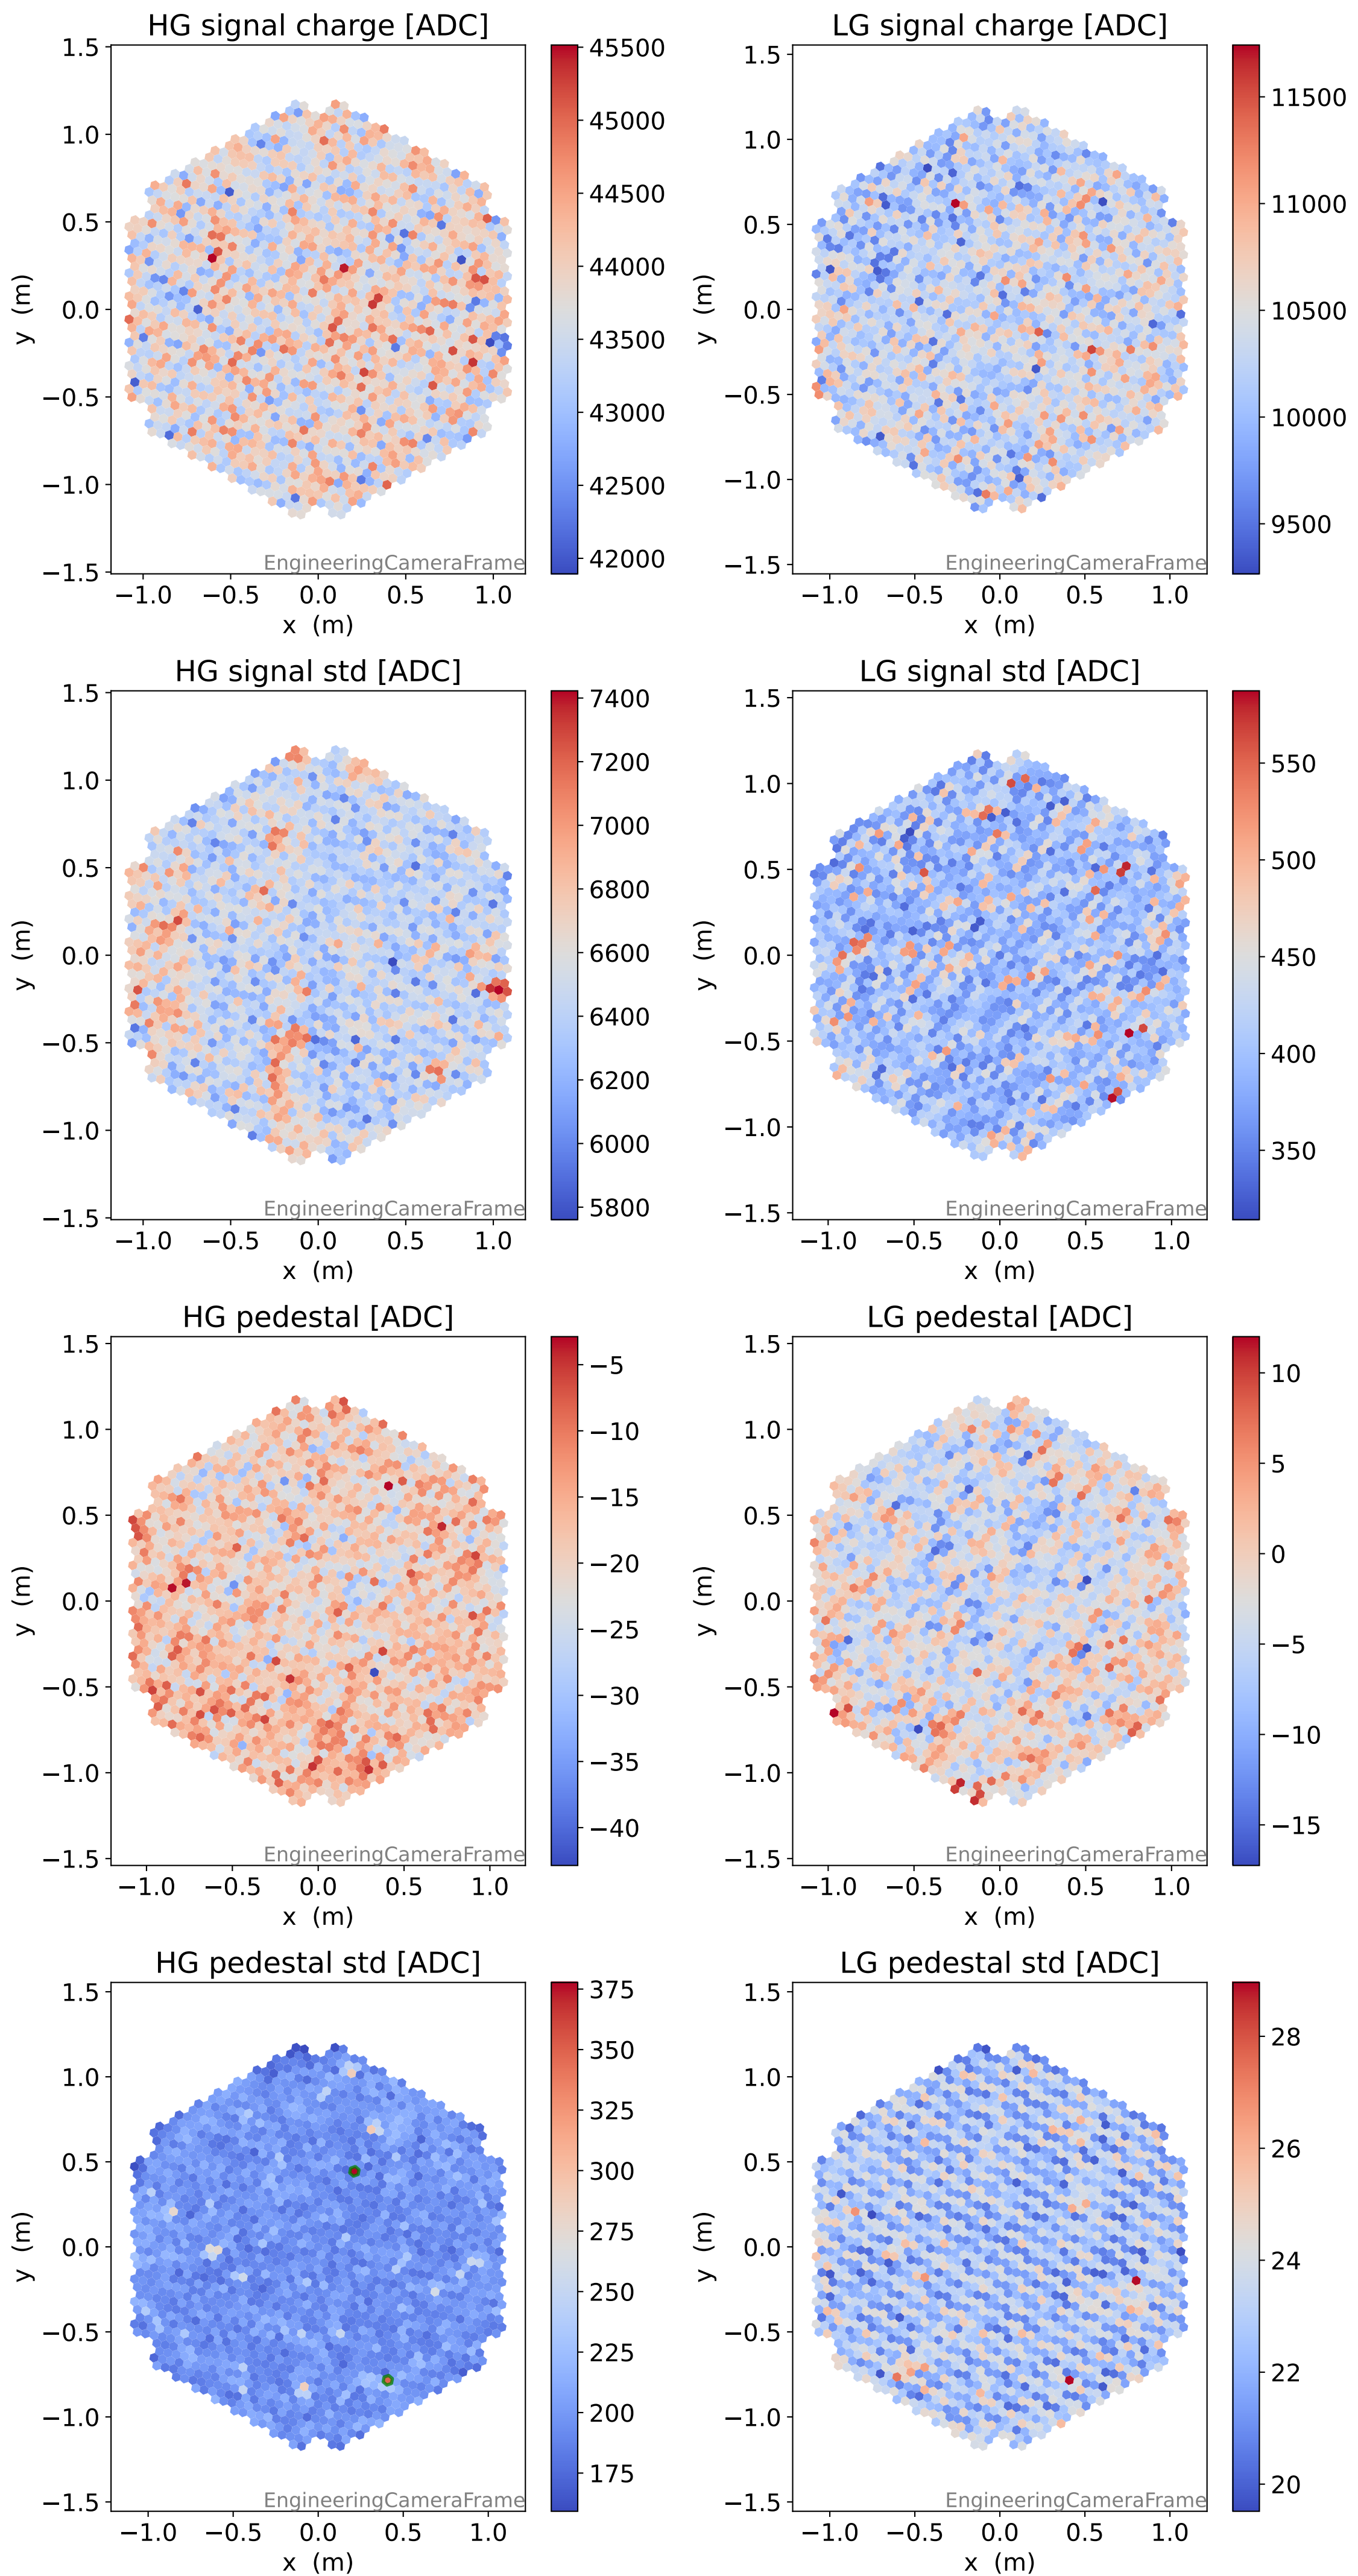

Run 13735

Run 13735

Run 13735 channel: HG

FF sample of 10000 events

pedestal sample of 10000 events

flat-fielded gain [ADC/pe]

Run 13735 channel: LG

FF sample of 10000 events

pedestal sample of 10000 events

flat-fielded gain [ADC/pe]