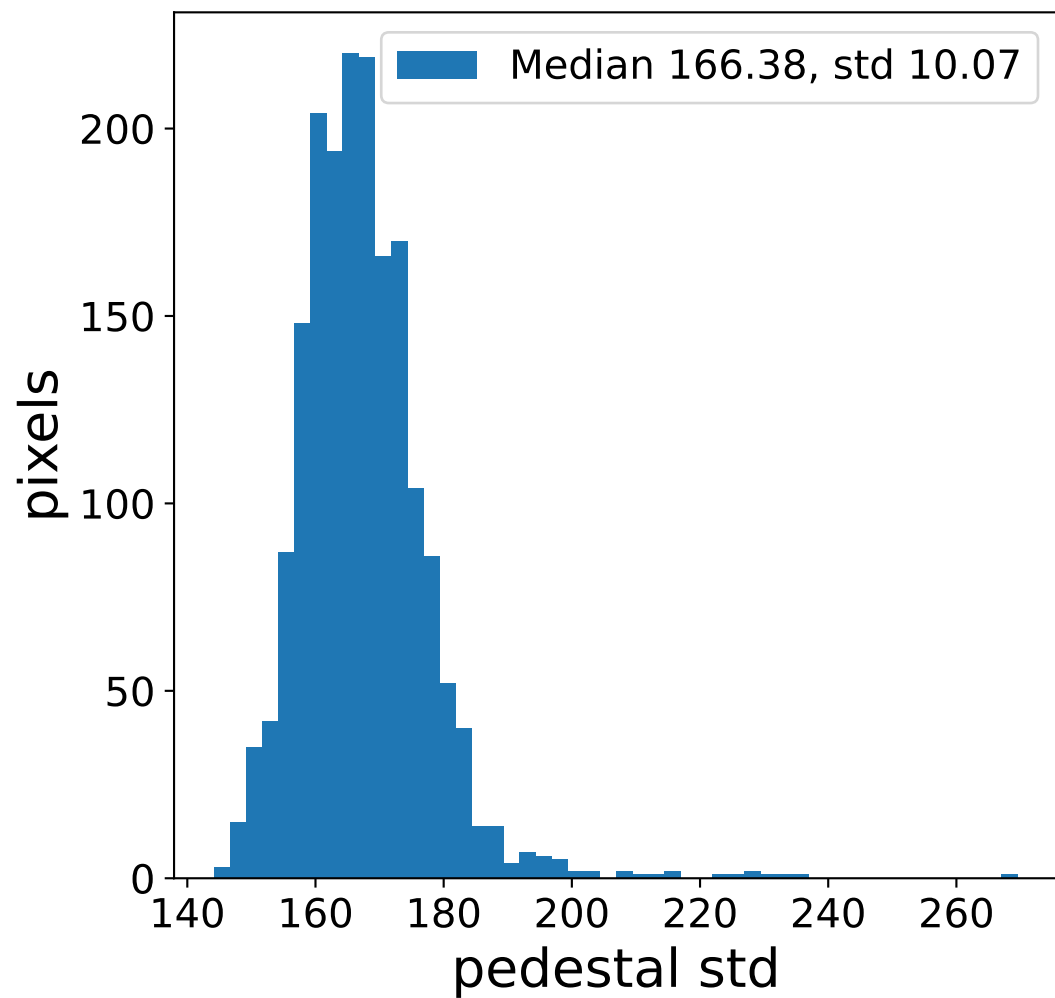

### pedestal sample of 10000 events