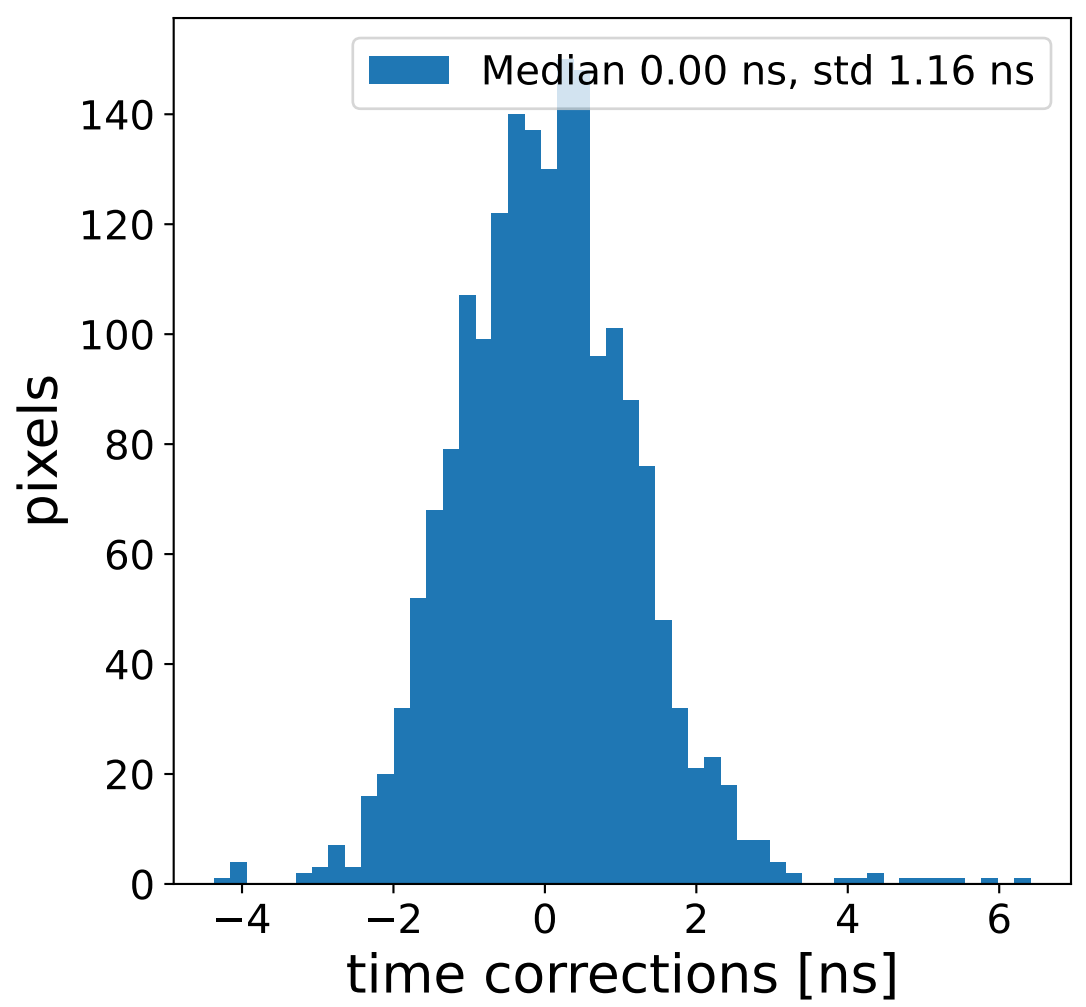

pedestal sample of 10000 events