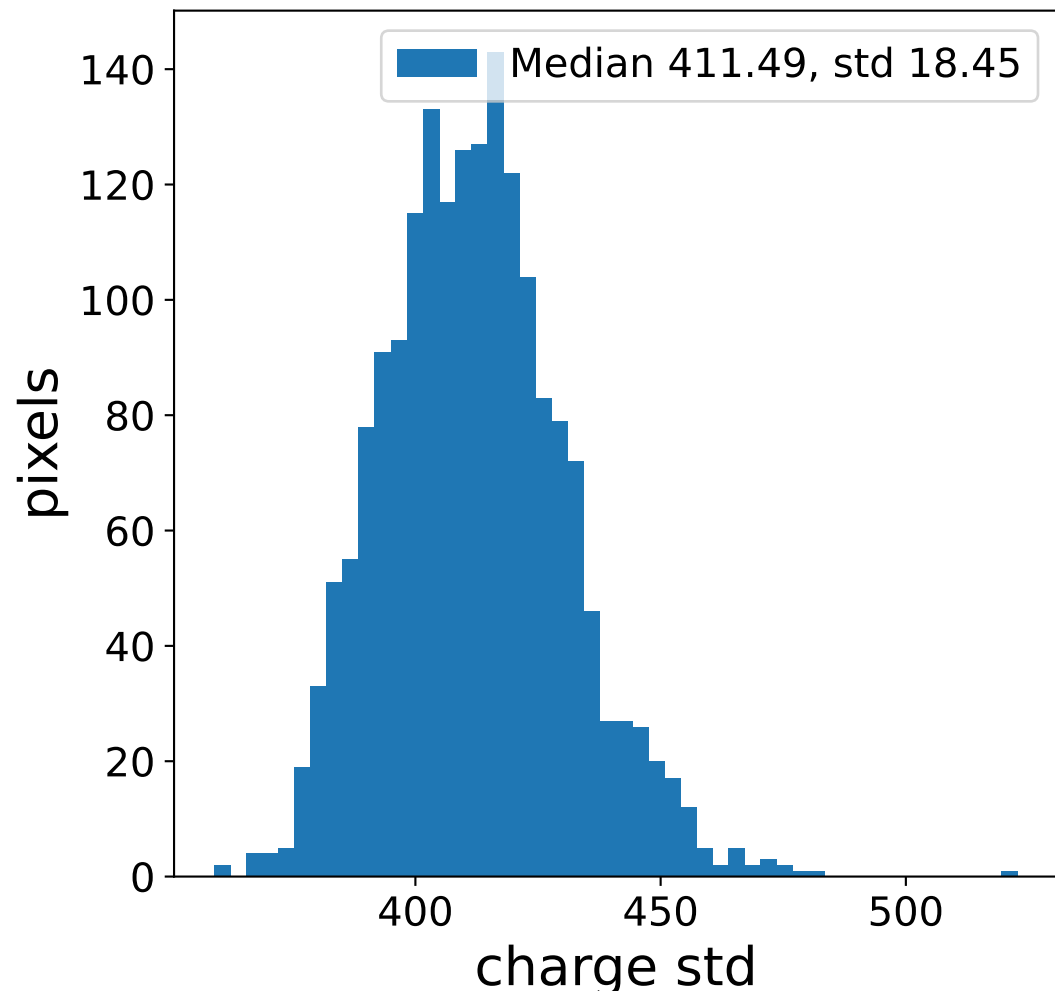

Run 12931 channel: HG

FF sample of 10000 events