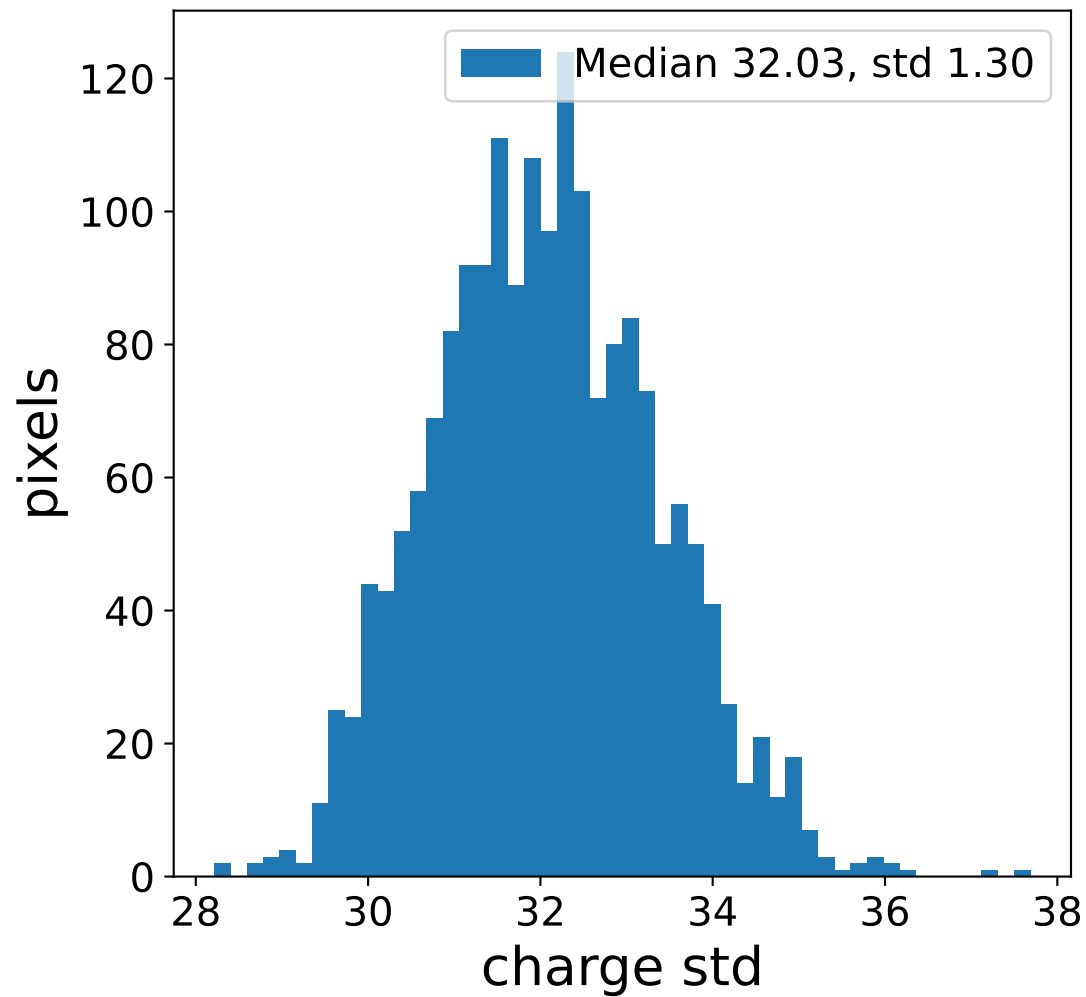

Run 12931 channel: LG

FF sample of 10000 events