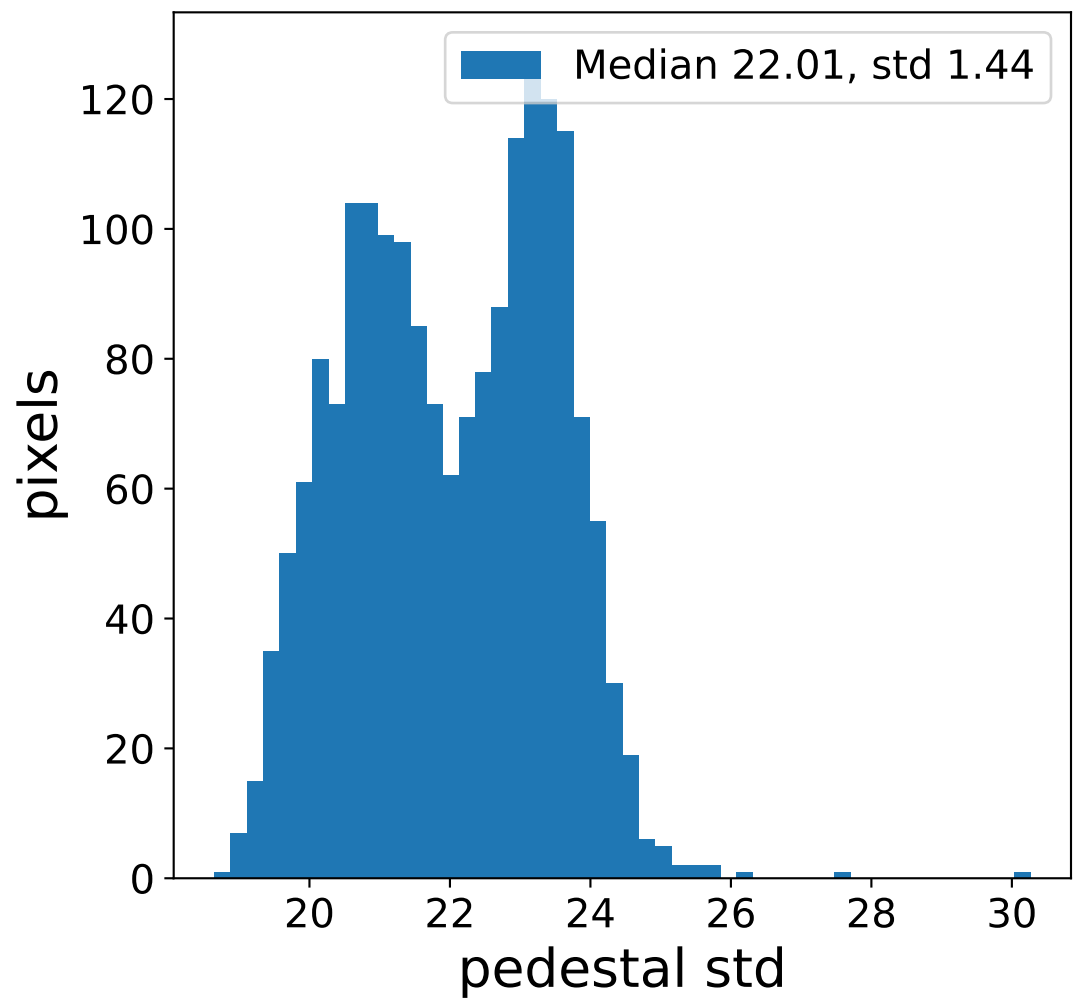

pedestal sample of 10000 events