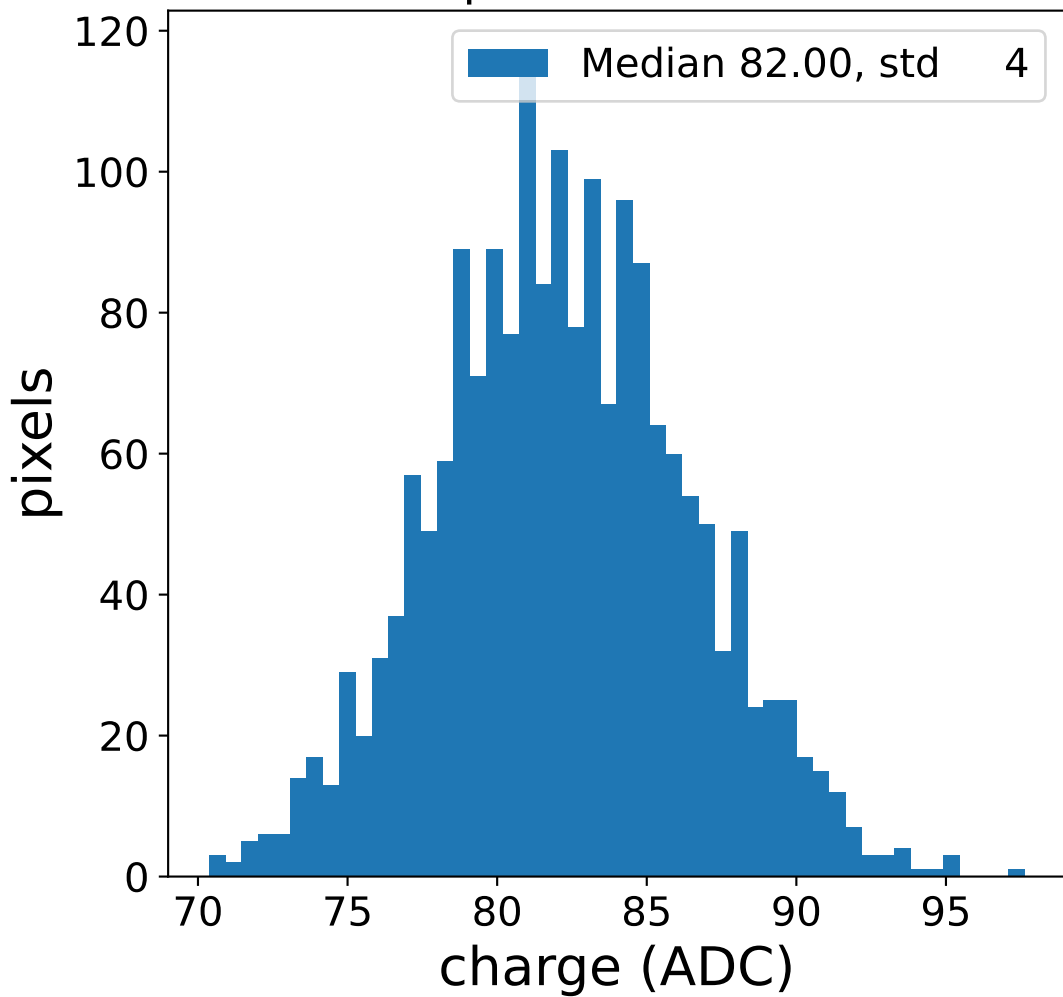

Run 12931 channel: LG

FF sample of 10000 events