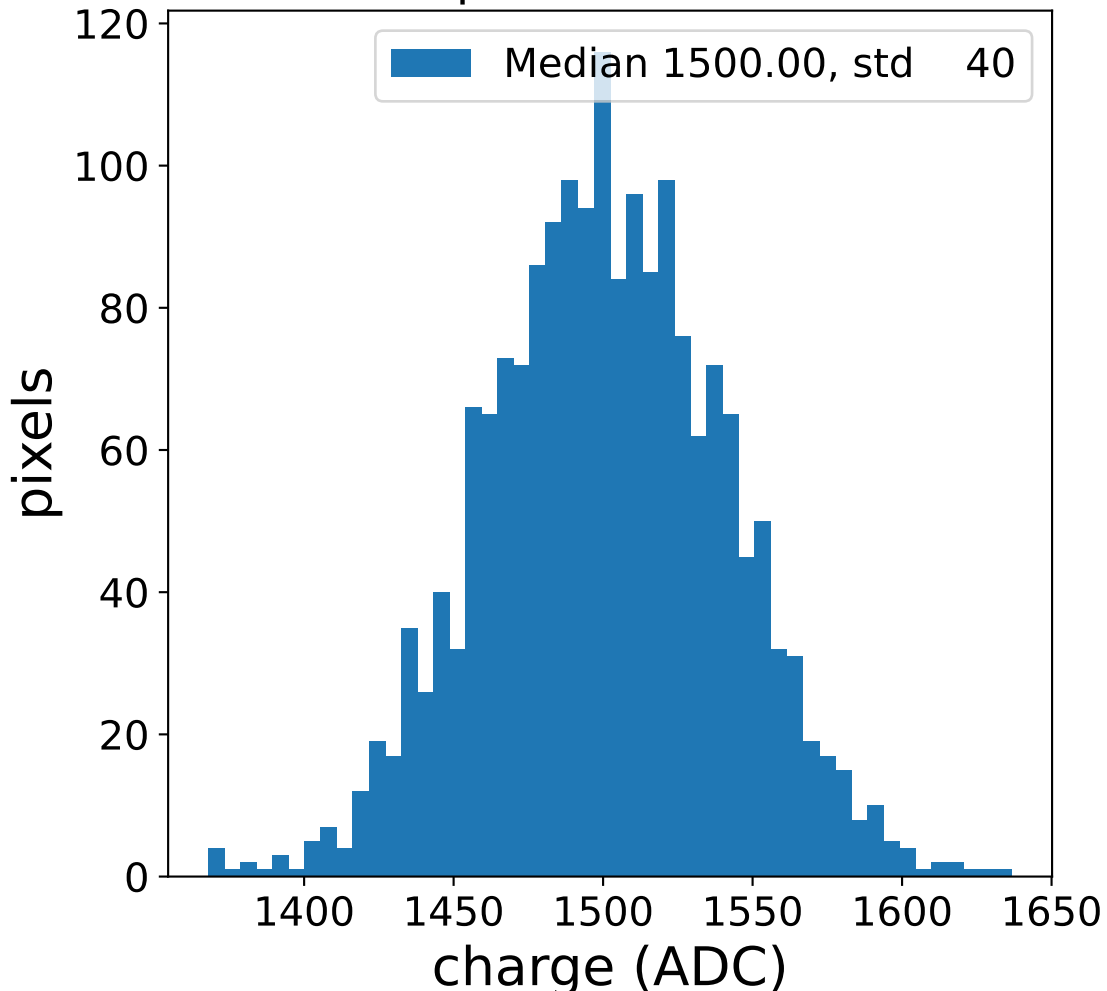

### pedestal sample of 10000 events