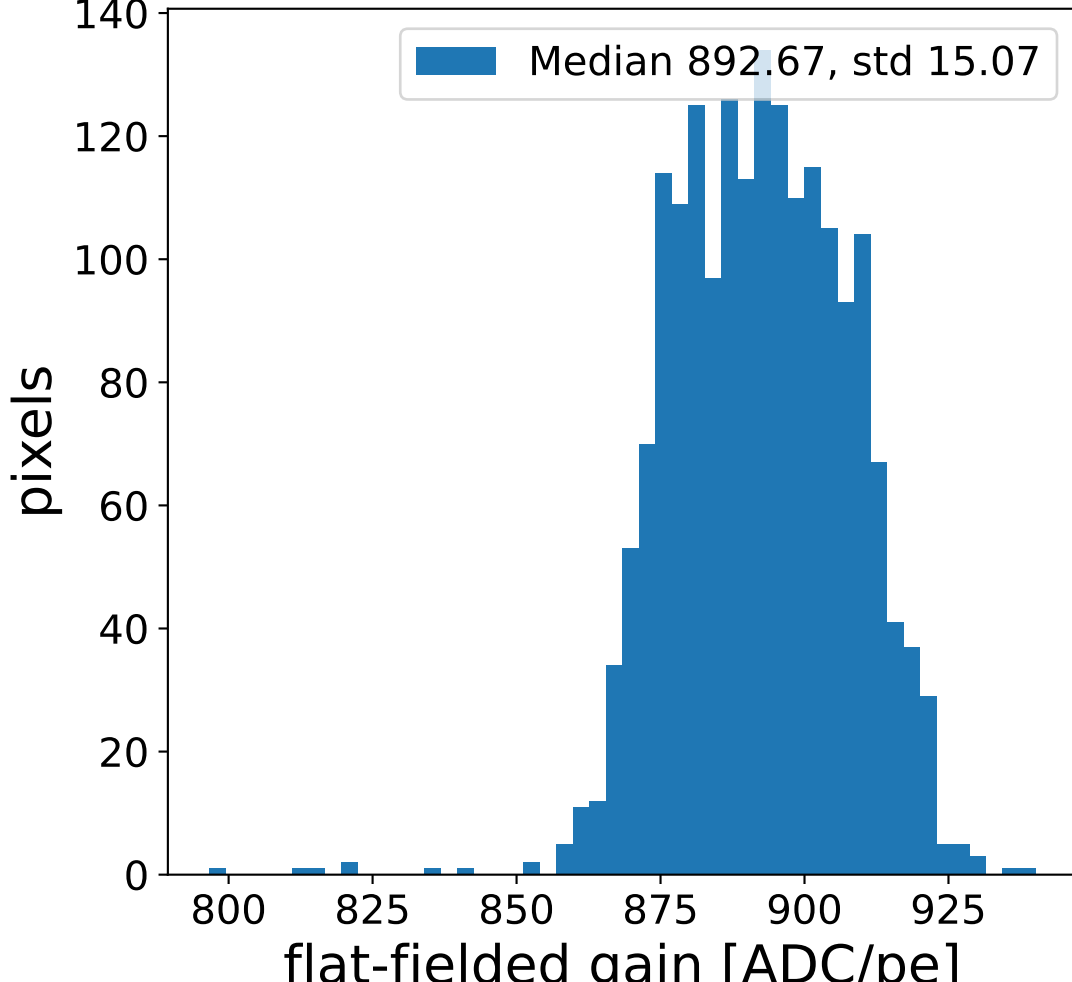

Run 12555

Run 12555

Run 12555 channel: HG

FF sample of 10000 events

pedestal sample of 10000 events

flat-fielded gain [ADC/pe]

Run 12555 channel: LG

FF sample of 10000 events

pedestal sample of 10000 events

flat-fielded gain [ADC/pe]