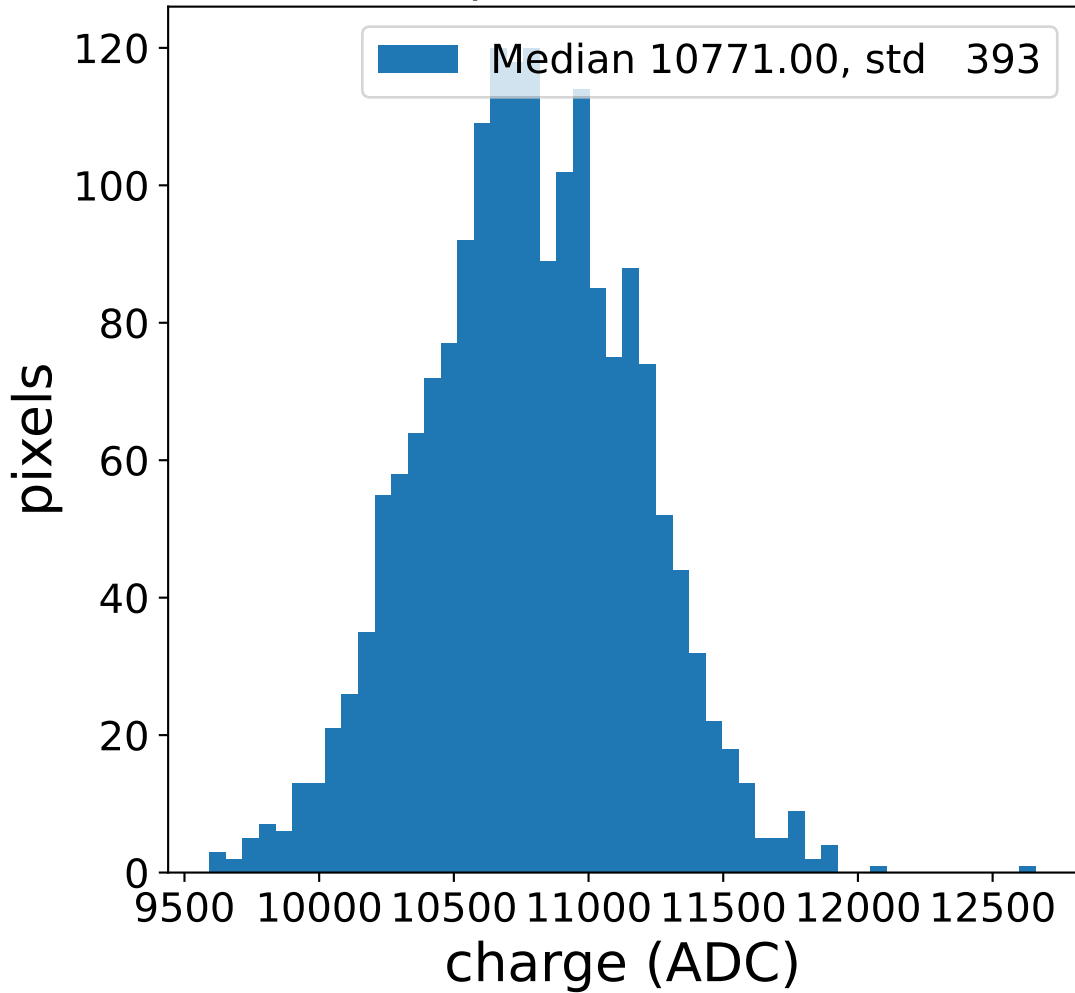

Run 12555

Run 12555

Run 12555 channel: HG

FF sample of 10000 events

pedestal sample of 10000 events

flat-fielded gain [ADC/pe]

Run 12555 channel: LG

FF sample of 10000 events

pedestal sample of 10000 events

flat-fielded gain [ADC/pe]