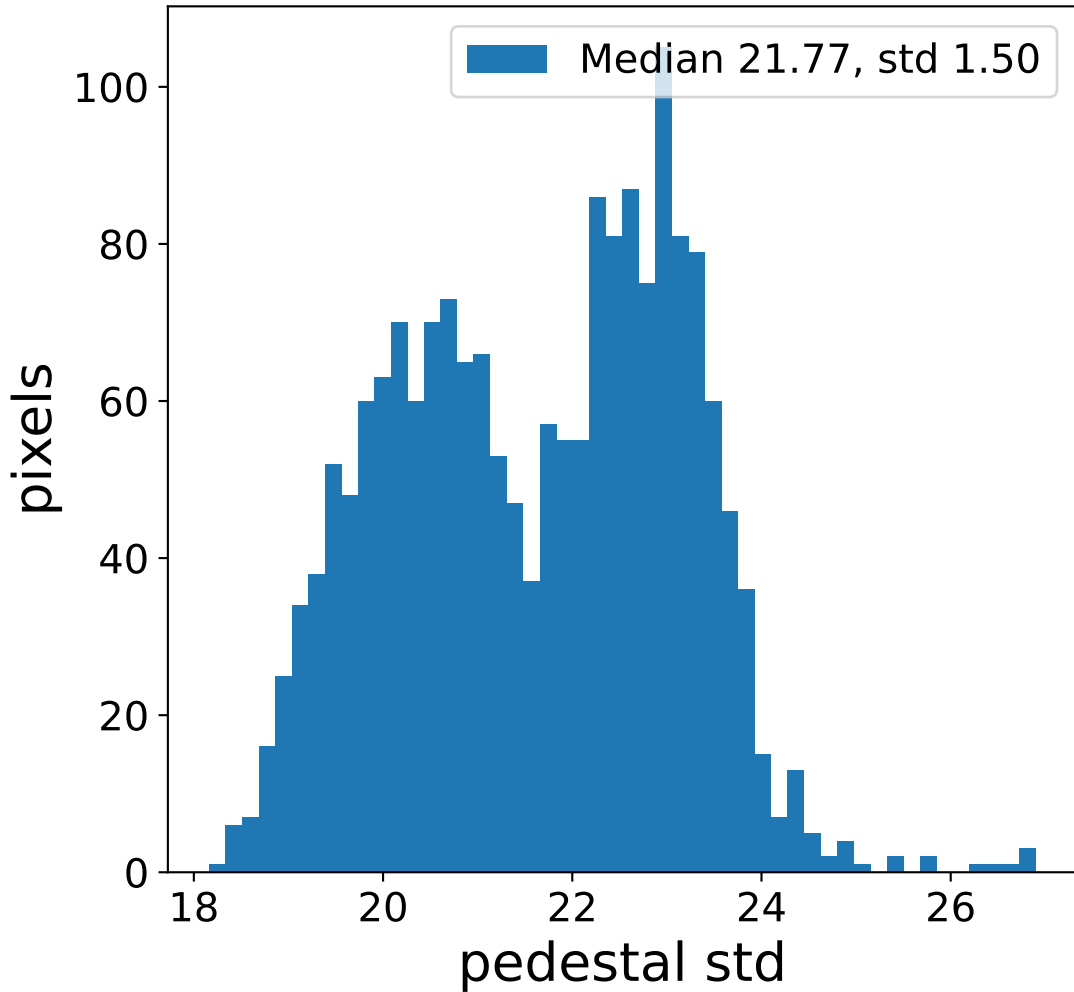

Run 12555

Run 12555

Run 12555 channel: HG

FF sample of 10000 events

pedestal sample of 10000 events

flat-fielded gain [ADC/pe]

Run 12555 channel: LG

FF sample of 10000 events

pedestal sample of 10000 events

flat-fielded gain [ADC/pe]