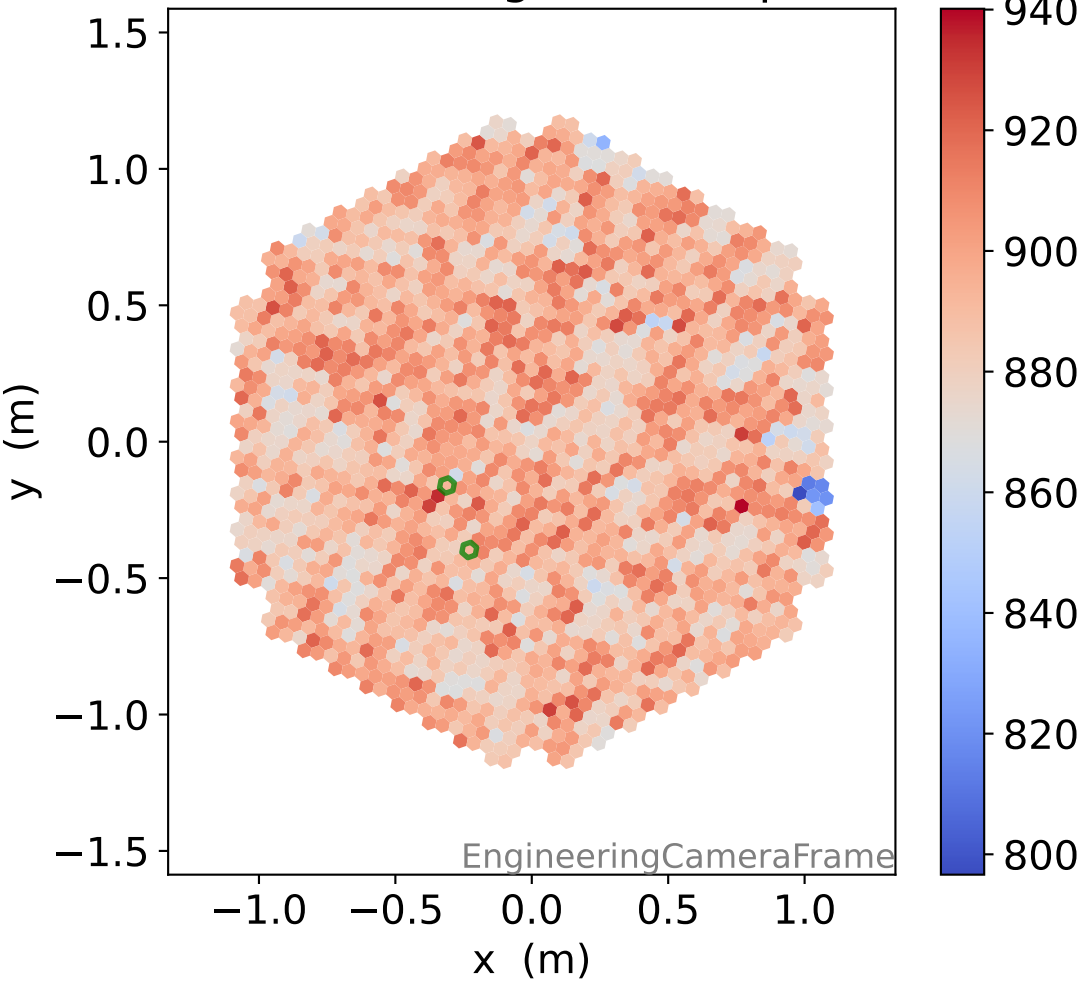

Run 12555

Run 12555

Run 12555 channel: HG

FF sample of 10000 events

pedestal sample of 10000 events

flat-fielded gain [ADC/pe]

Run 12555 channel: LG

FF sample of 10000 events

pedestal sample of 10000 events

flat-fielded gain [ADC/pe]