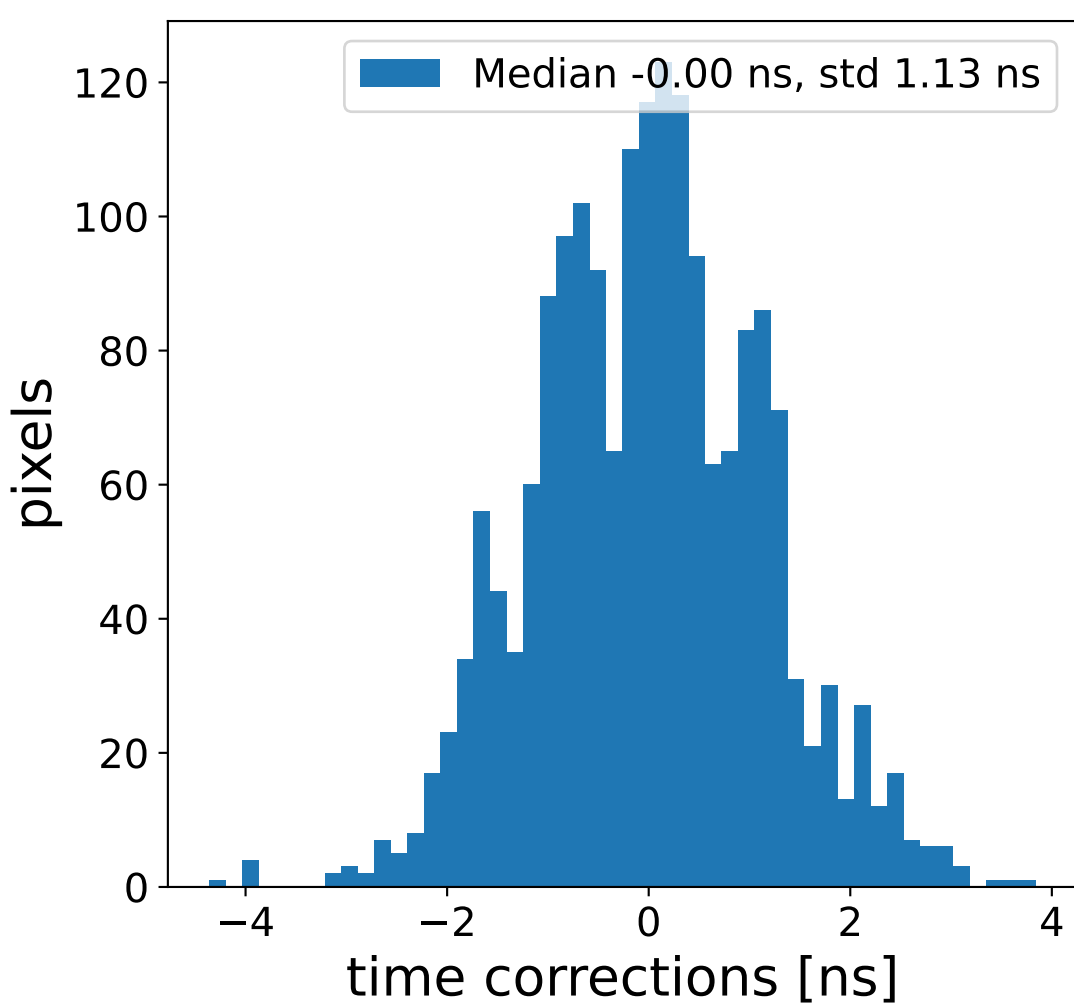

Run 12555

Run 12555

Run 12555 channel: HG

FF sample of 10000 events

pedestal sample of 10000 events

flat-fielded gain [ADC/pe]

Run 12555 channel: LG

FF sample of 10000 events

pedestal sample of 10000 events

flat-fielded gain [ADC/pe]