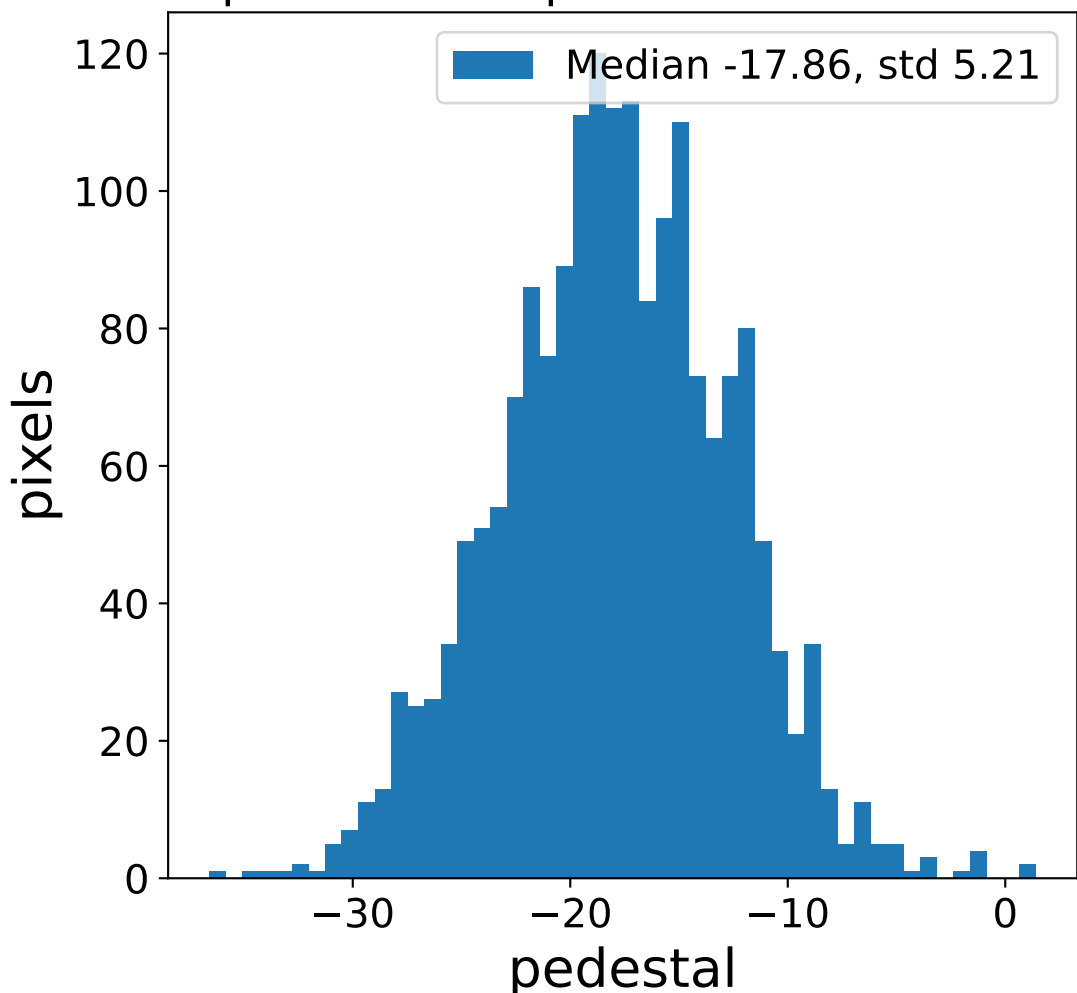

Run 12555

Run 12555

Run 12555 channel: HG

FF sample of 10000 events

pedestal sample of 10000 events

flat-fielded gain [ADC/pe]

Run 12555 channel: LG

FF sample of 10000 events

pedestal sample of 10000 events

flat-fielded gain [ADC/pe]