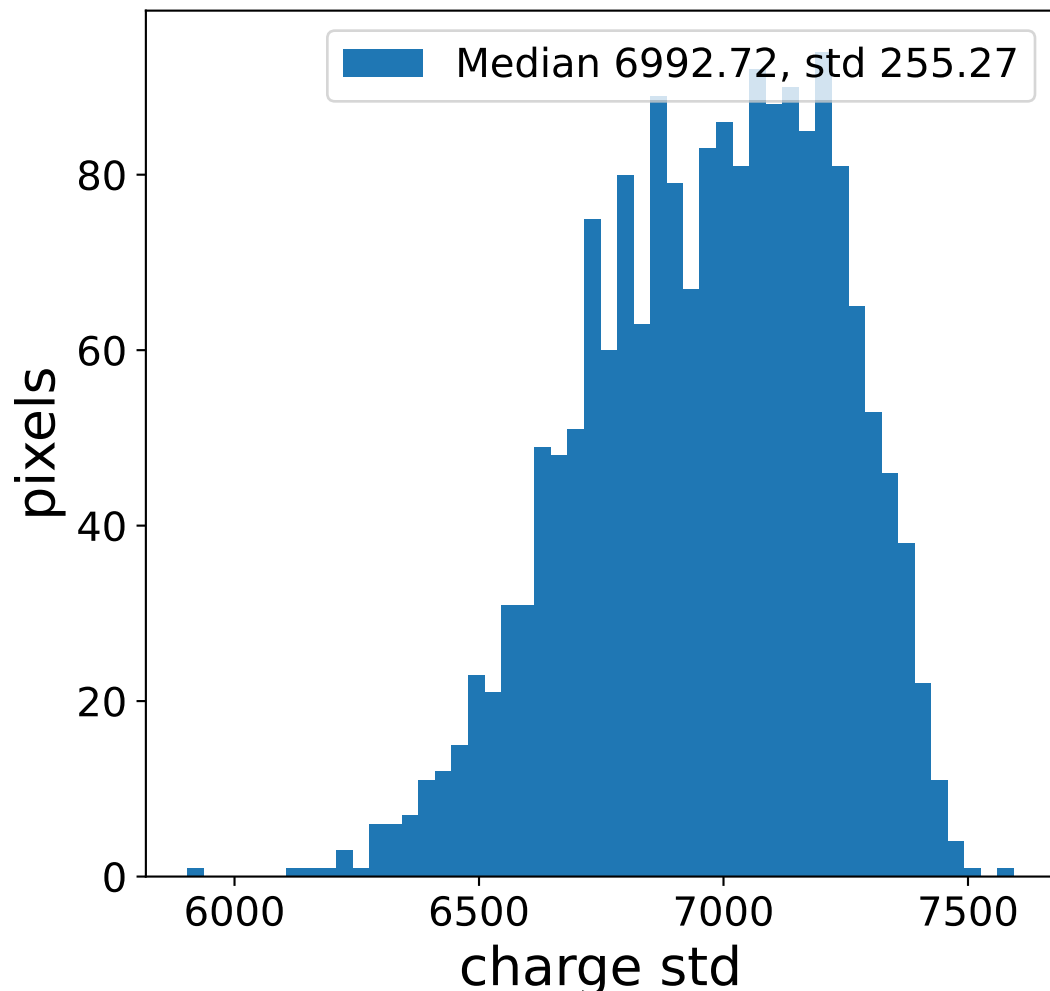

Run 12555

Run 12555

Run 12555 channel: HG

FF sample of 10000 events

pedestal sample of 10000 events

flat-fielded gain [ADC/pe]

Run 12555 channel: LG

FF sample of 10000 events

pedestal sample of 10000 events

flat-fielded gain [ADC/pe]