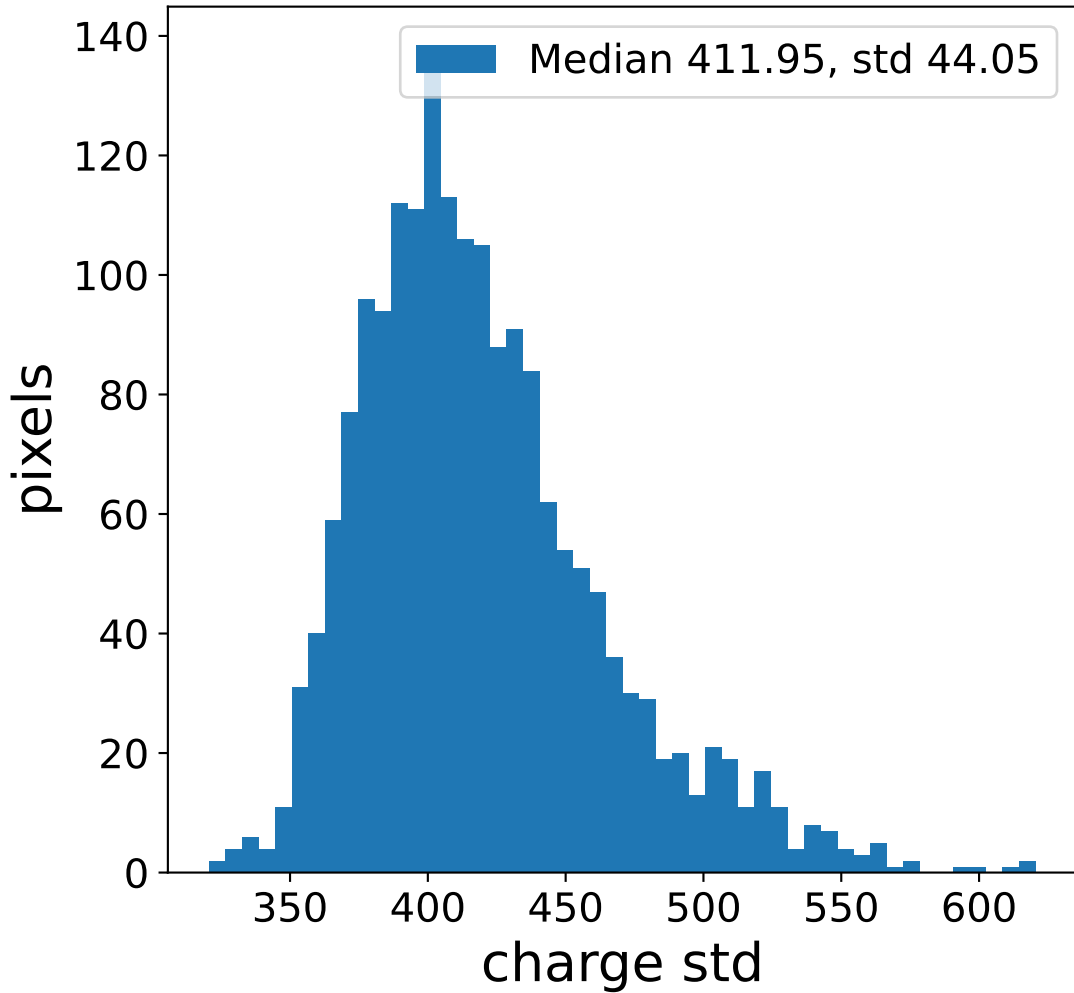

Run 12555

Run 12555

Run 12555 channel: HG

FF sample of 10000 events

pedestal sample of 10000 events

flat-fielded gain [ADC/pe]

Run 12555 channel: LG

FF sample of 10000 events

pedestal sample of 10000 events

flat-fielded gain [ADC/pe]