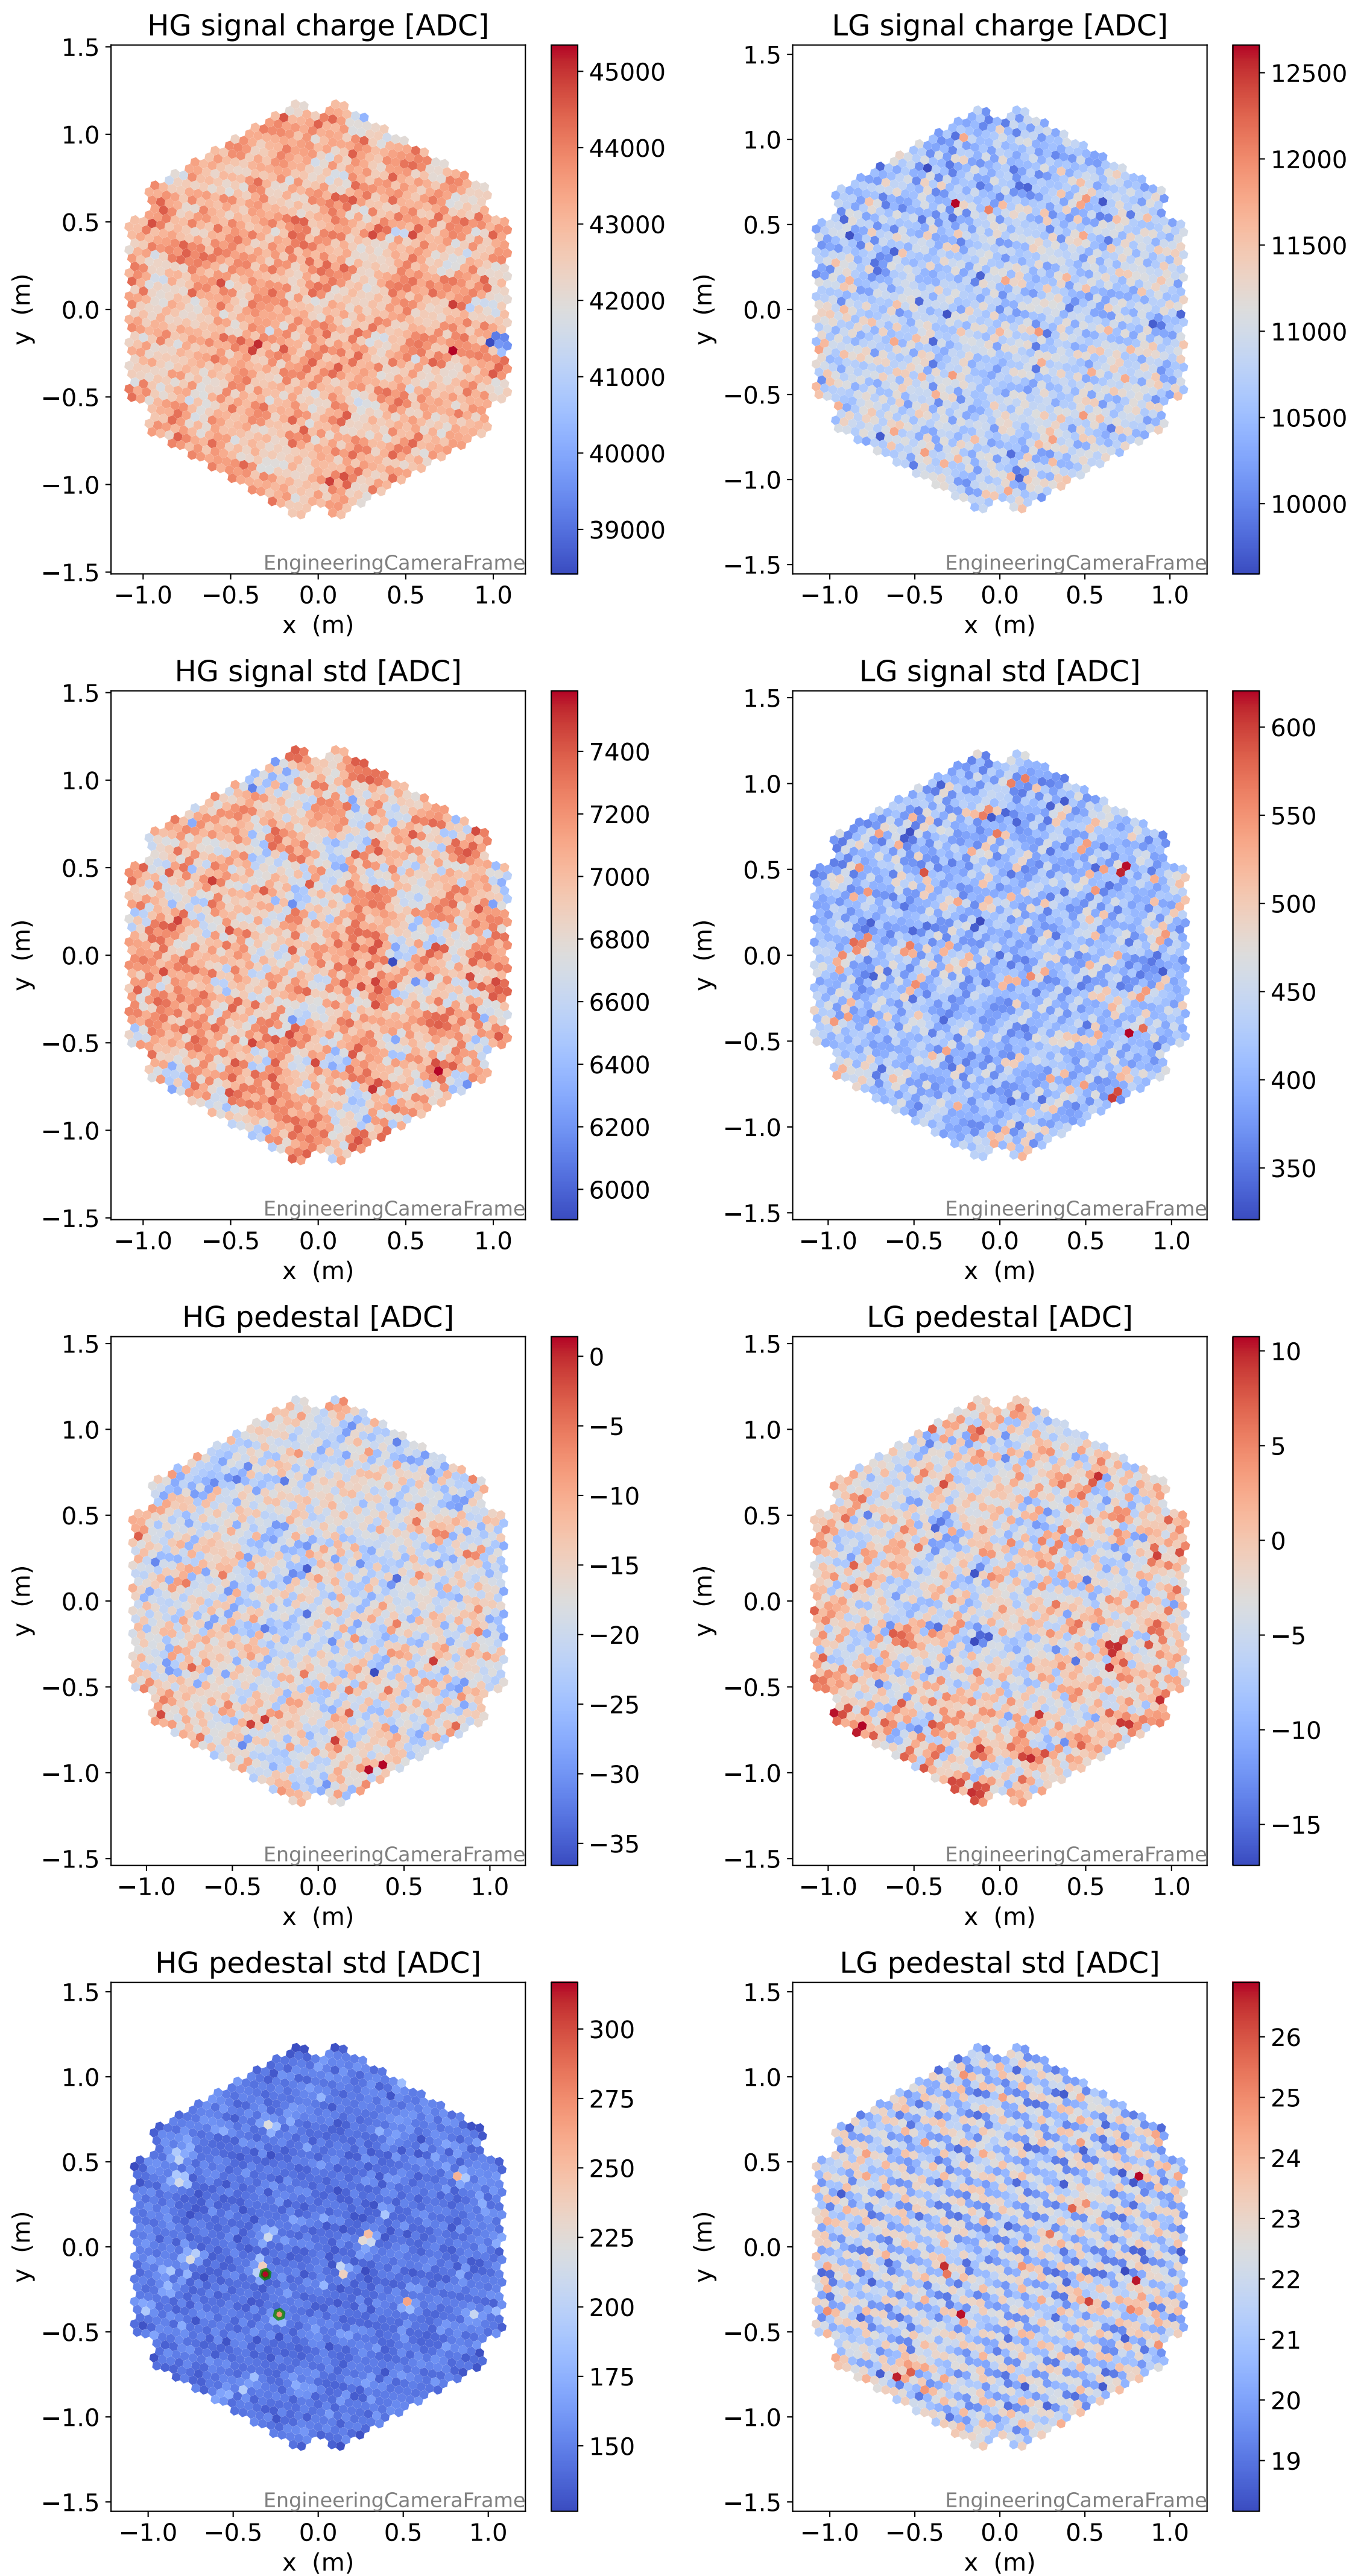

Run 12555

Run 12555

Run 12555 channel: HG

FF sample of 10000 events

pedestal sample of 10000 events

flat-fielded gain [ADC/pe]

Run 12555 channel: LG

FF sample of 10000 events

pedestal sample of 10000 events

flat-fielded gain [ADC/pe]