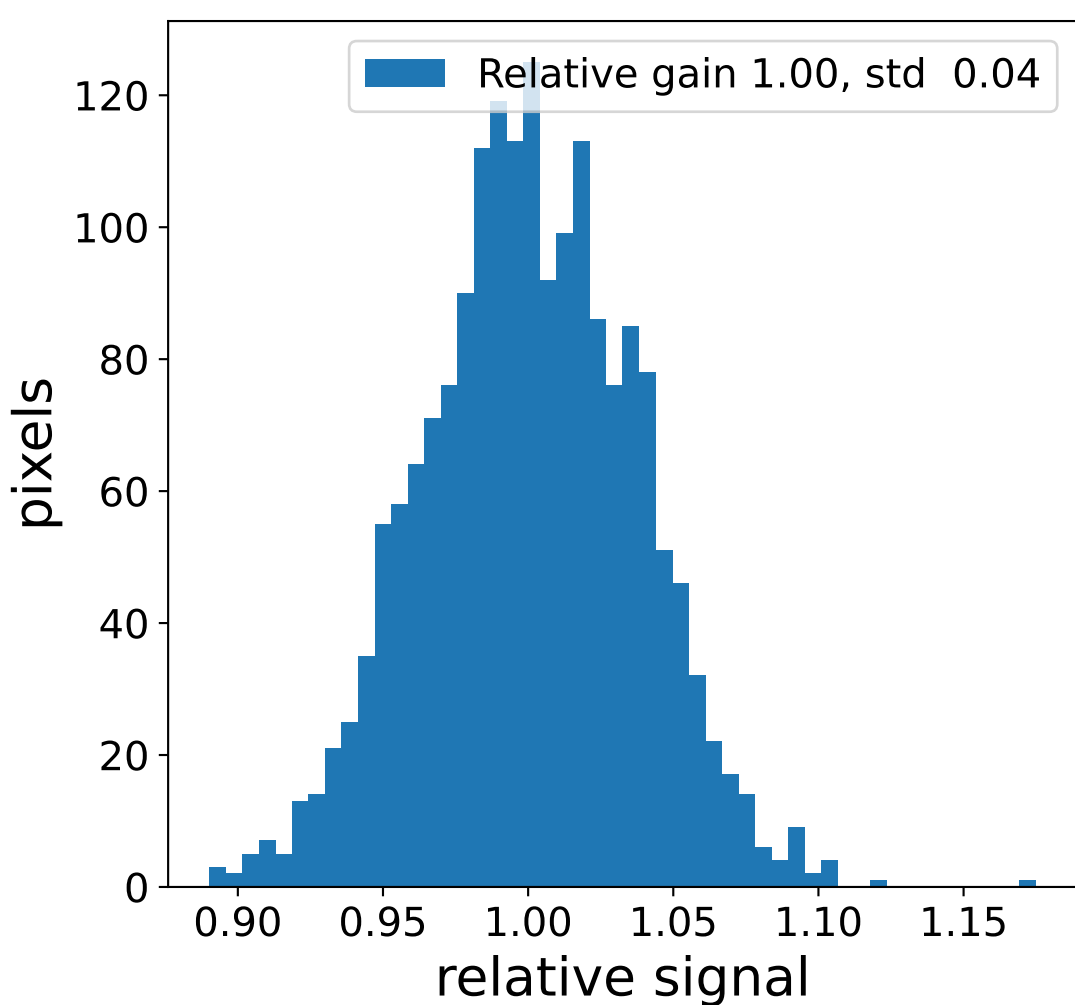

Run 12555

Run 12555

Run 12555 channel: HG

FF sample of 10000 events

pedestal sample of 10000 events

flat-fielded gain [ADC/pe]

Run 12555 channel: LG

FF sample of 10000 events

pedestal sample of 10000 events

flat-fielded gain [ADC/pe]