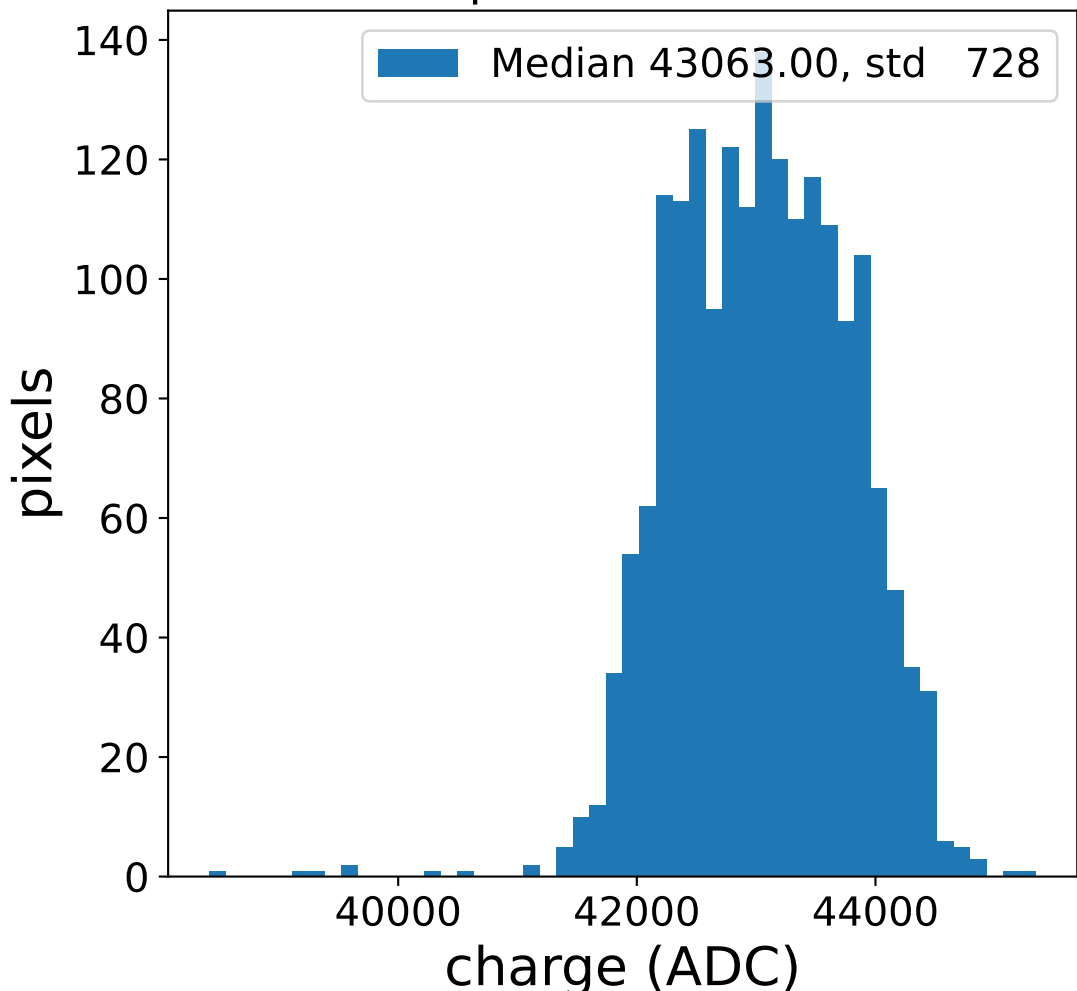

Run 12555

Run 12555

Run 12555 channel: HG

FF sample of 10000 events

pedestal sample of 10000 events

flat-fielded gain [ADC/pe]

Run 12555 channel: LG

FF sample of 10000 events

pedestal sample of 10000 events

flat-fielded gain [ADC/pe]