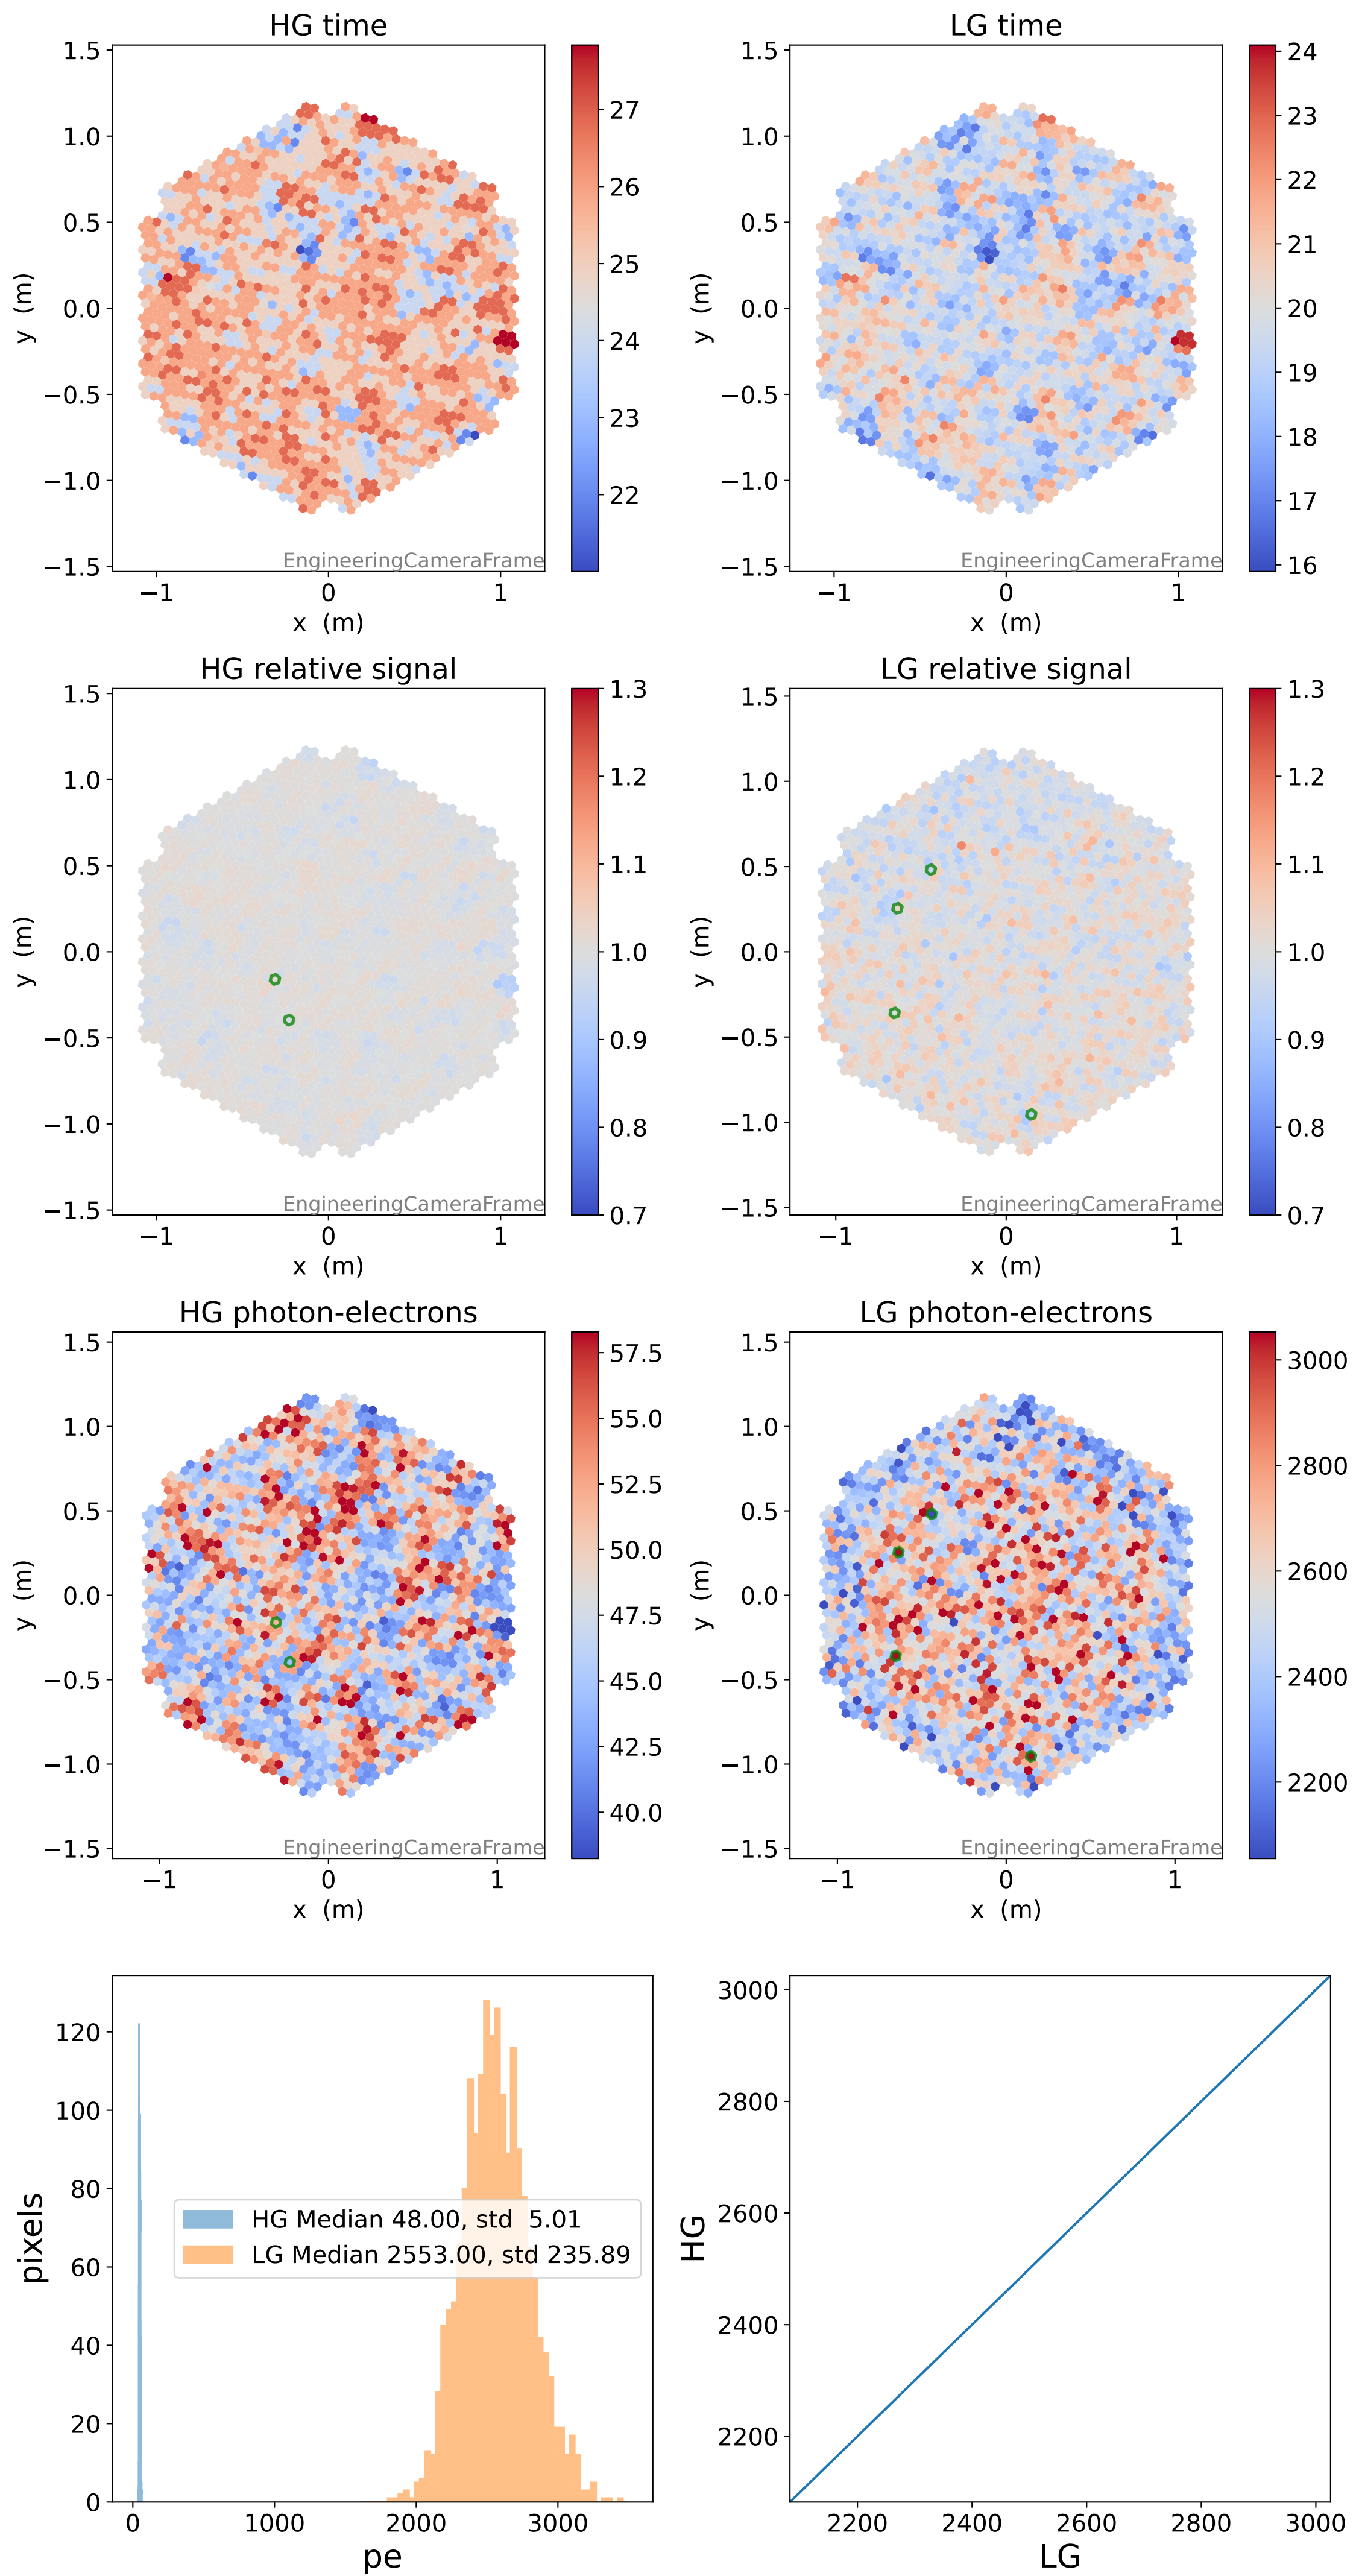

Run 12555

Run 12555

Run 12555 channel: HG

FF sample of 10000 events

pedestal sample of 10000 events

flat-fielded gain [ADC/pe]

Run 12555 channel: LG

FF sample of 10000 events

pedestal sample of 10000 events

flat-fielded gain [ADC/pe]