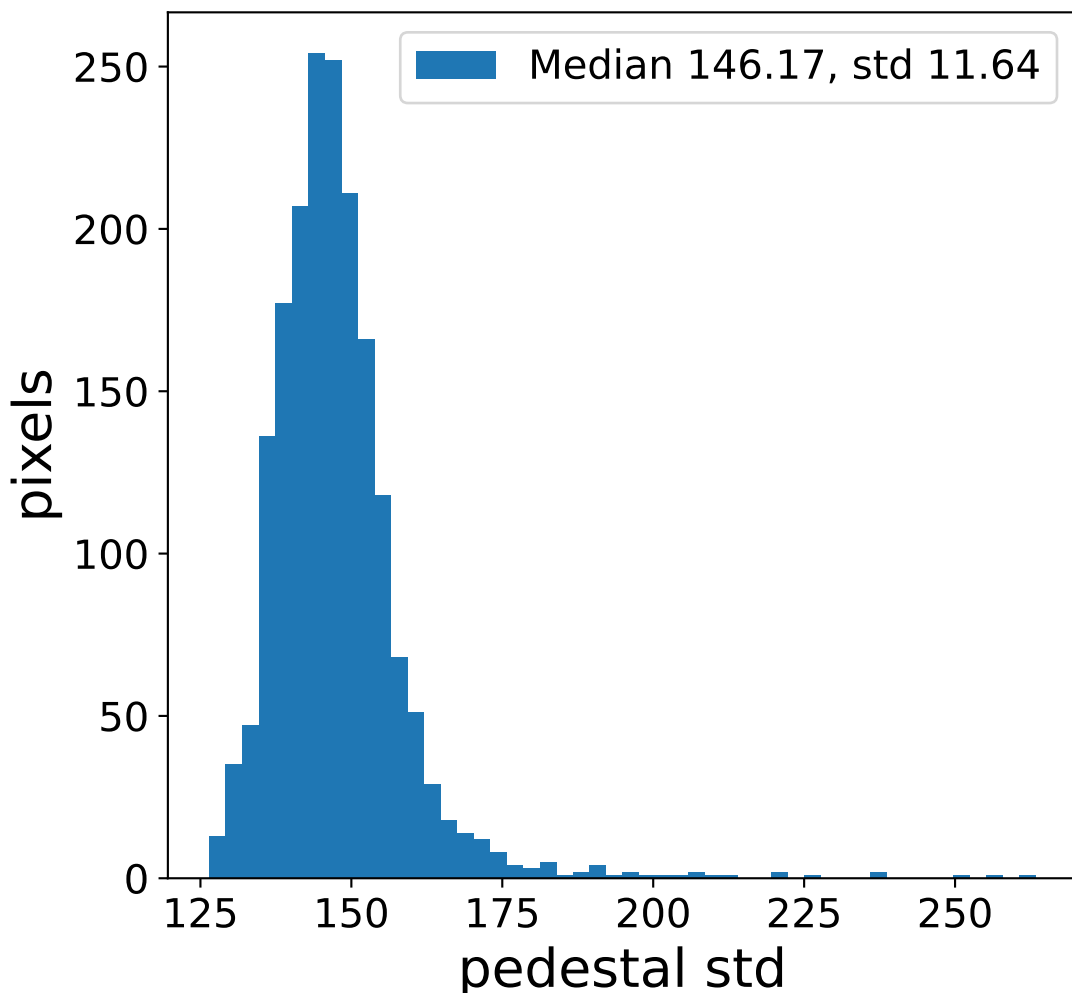

Run 12555

Run 12555

Run 12555 channel: HG

FF sample of 10000 events

pedestal sample of 10000 events

flat-fielded gain [ADC/pe]

Run 12555 channel: LG

FF sample of 10000 events

pedestal sample of 10000 events

flat-fielded gain [ADC/pe]