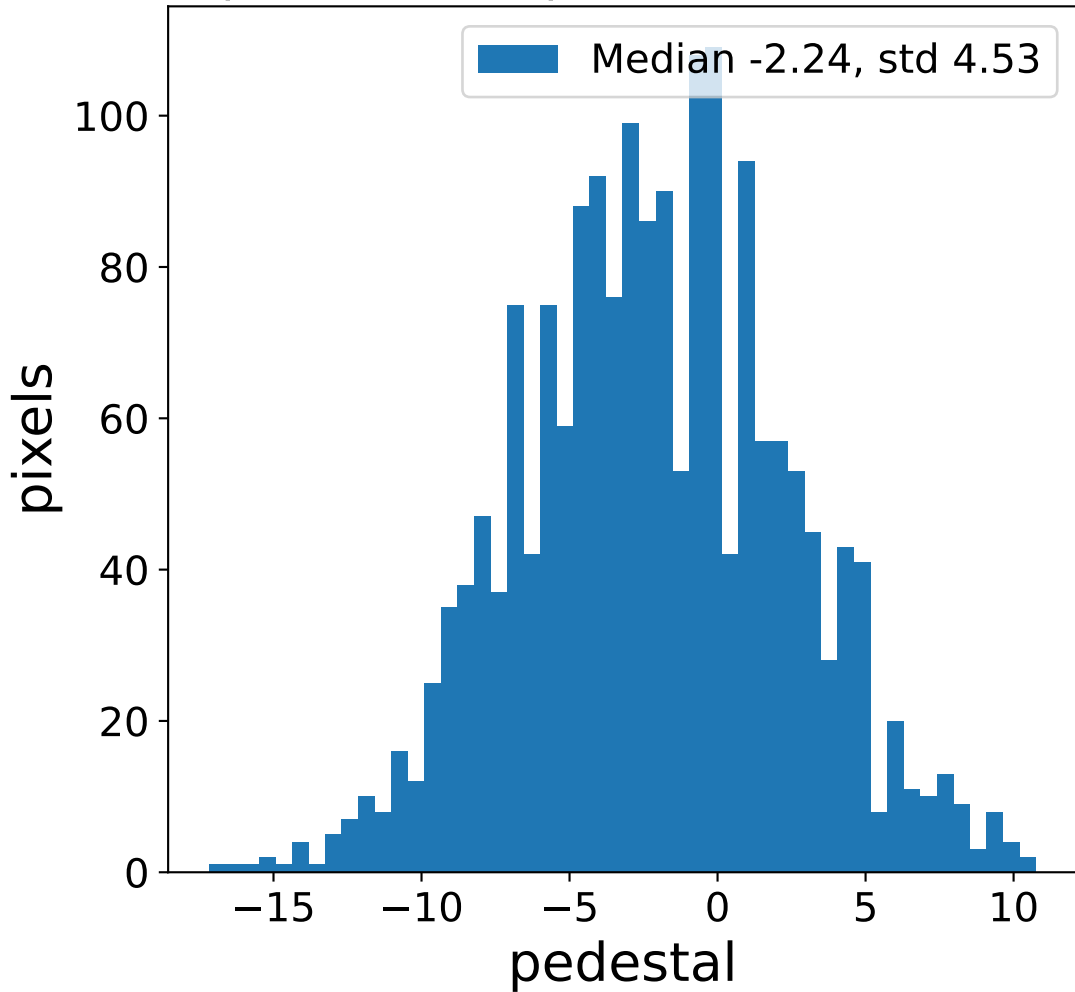

Run 12555

Run 12555

Run 12555 channel: HG

FF sample of 10000 events

pedestal sample of 10000 events

flat-fielded gain [ADC/pe]

Run 12555 channel: LG

FF sample of 10000 events

pedestal sample of 10000 events

flat-fielded gain [ADC/pe]