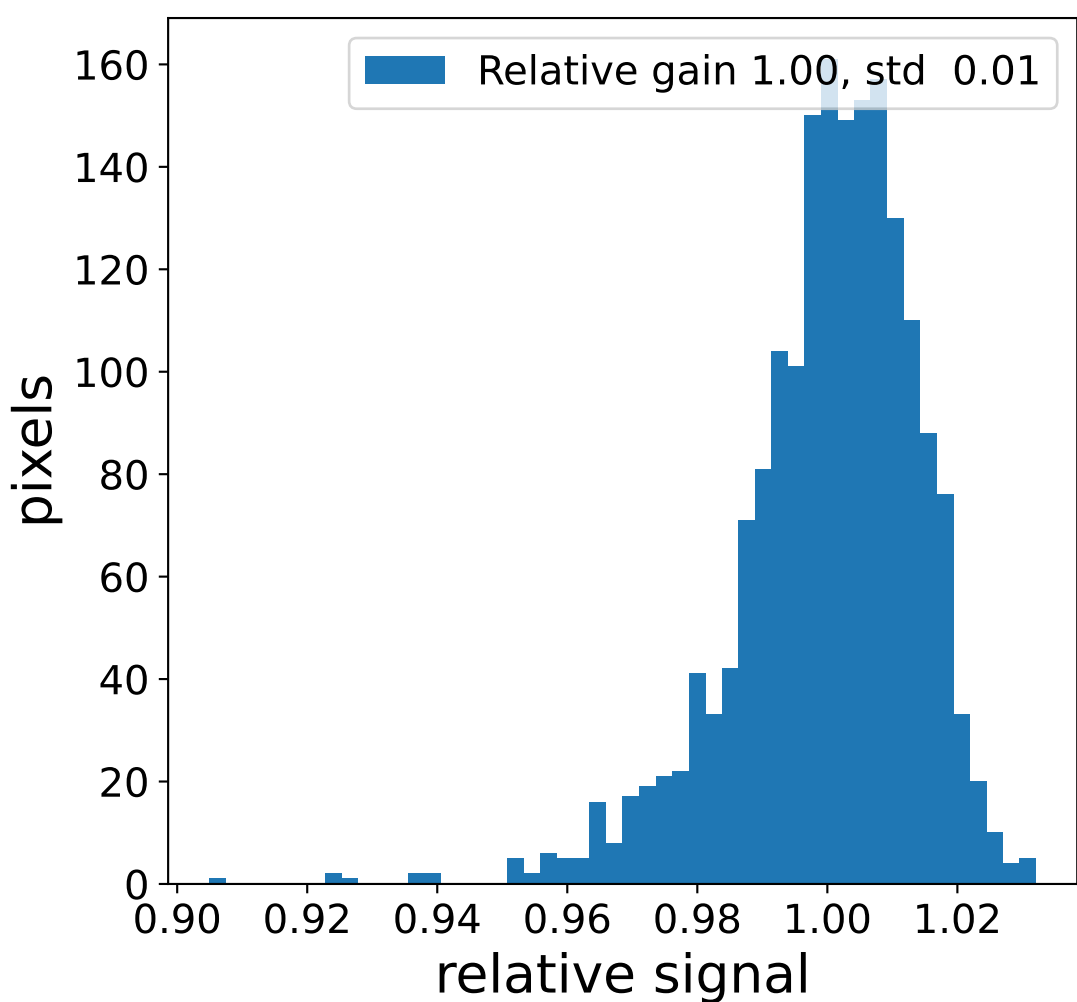

Run 12555

Run 12555

Run 12555 channel: HG

FF sample of 10000 events

pedestal sample of 10000 events

flat-fielded gain [ADC/pe]

Run 12555 channel: LG

FF sample of 10000 events

pedestal sample of 10000 events

flat-fielded gain [ADC/pe]