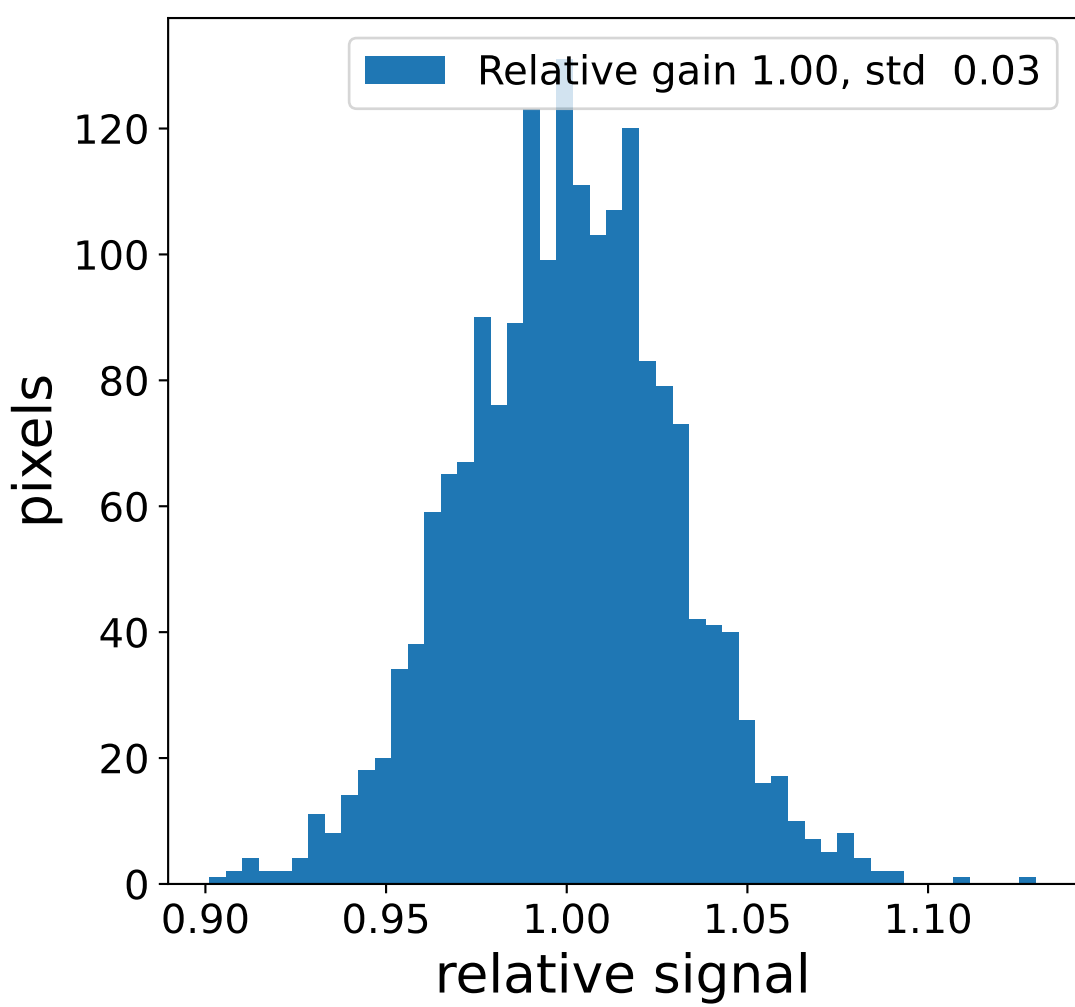

Run 8931

Run 8931

Run 8931 channel: HG

FF sample of 10000 events

pedestal sample of 10000 events

flat-fielded gain [ADC/pe]

Run 8931 channel: LG

FF sample of 10000 events

pedestal sample of 10000 events

flat-fielded gain [ADC/pe]