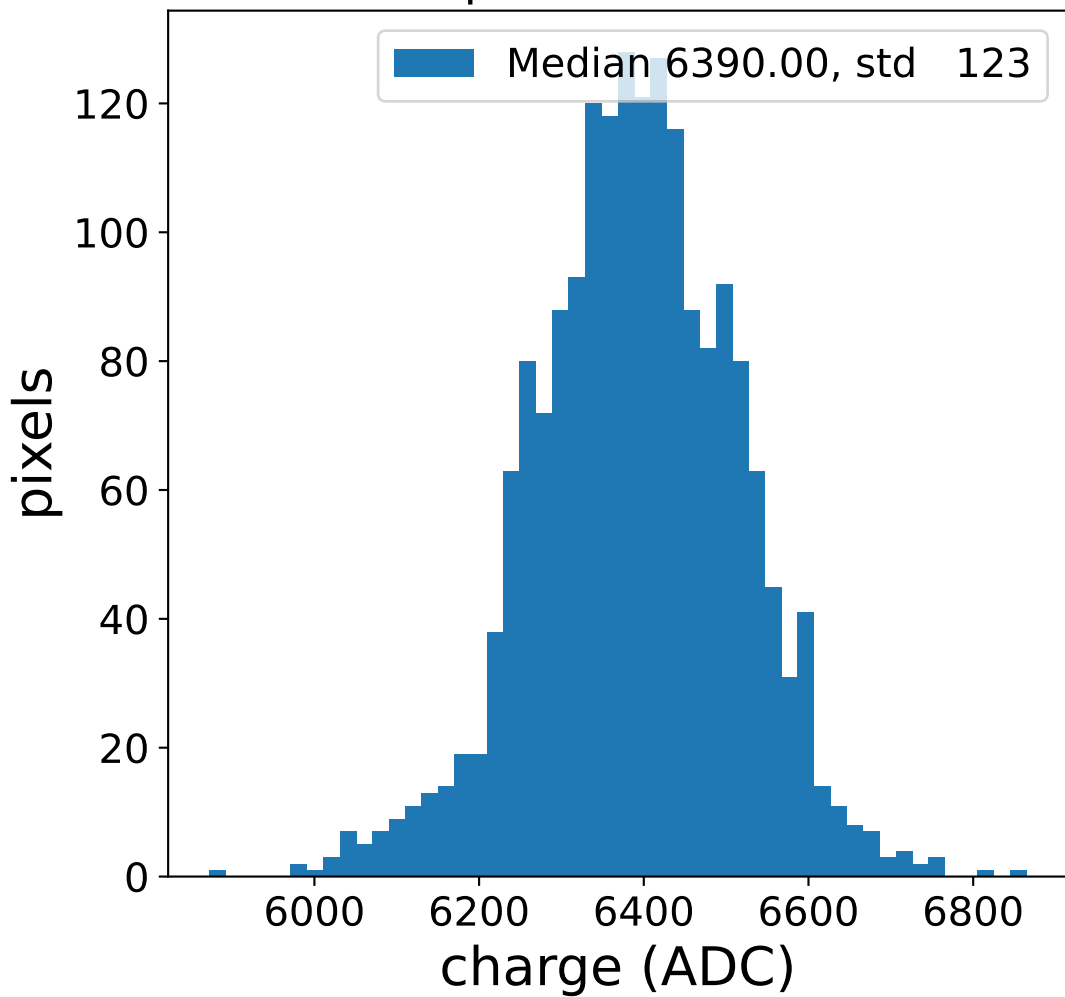

Run 8931

Run 8931

Run 8931 channel: HG

FF sample of 10000 events

pedestal sample of 10000 events

flat-fielded gain [ADC/pe]

Run 8931 channel: LG

FF sample of 10000 events

pedestal sample of 10000 events

flat-fielded gain [ADC/pe]