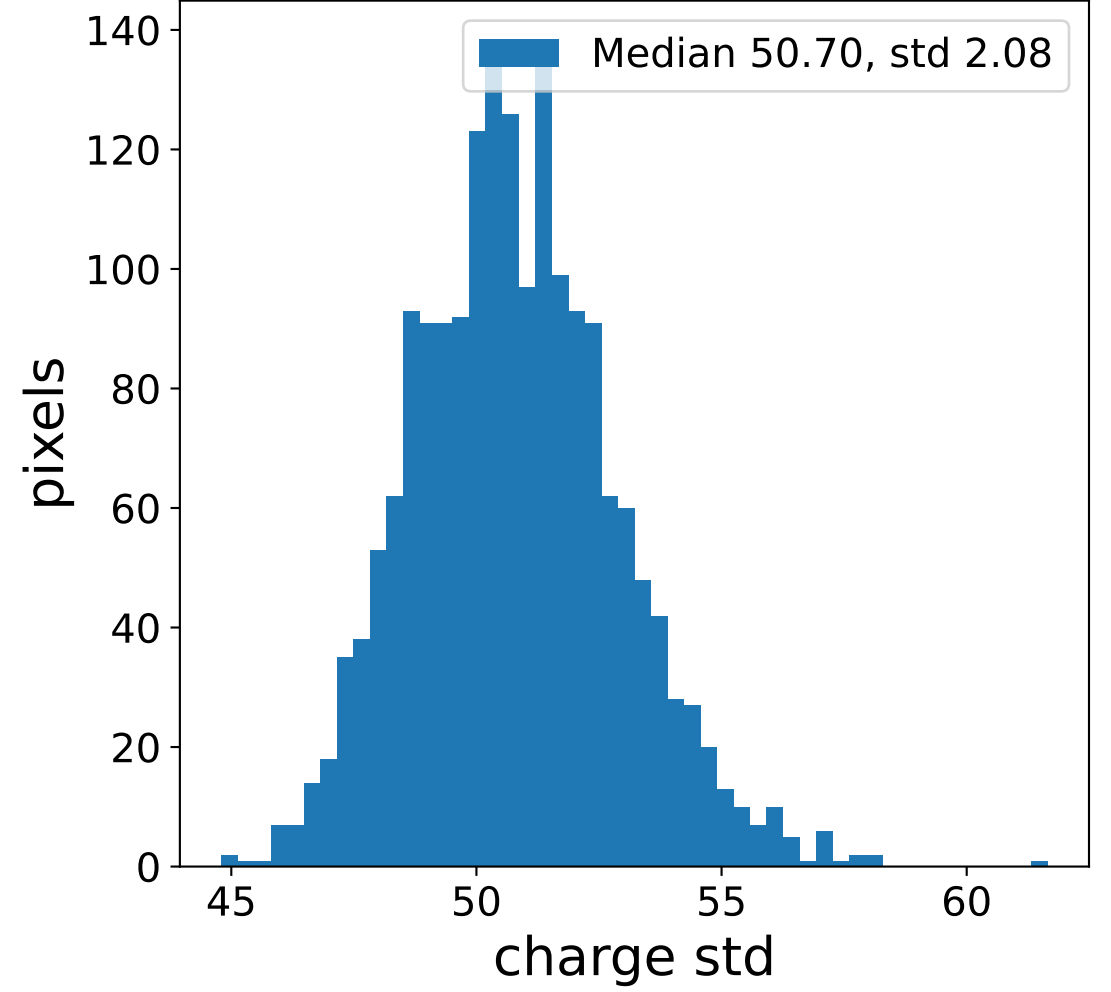

Run 8931

Run 8931

Run 8931 channel: HG

FF sample of 10000 events

pedestal sample of 10000 events

flat-fielded gain [ADC/pe]

Run 8931 channel: LG

FF sample of 10000 events

pedestal sample of 10000 events

flat-fielded gain [ADC/pe]