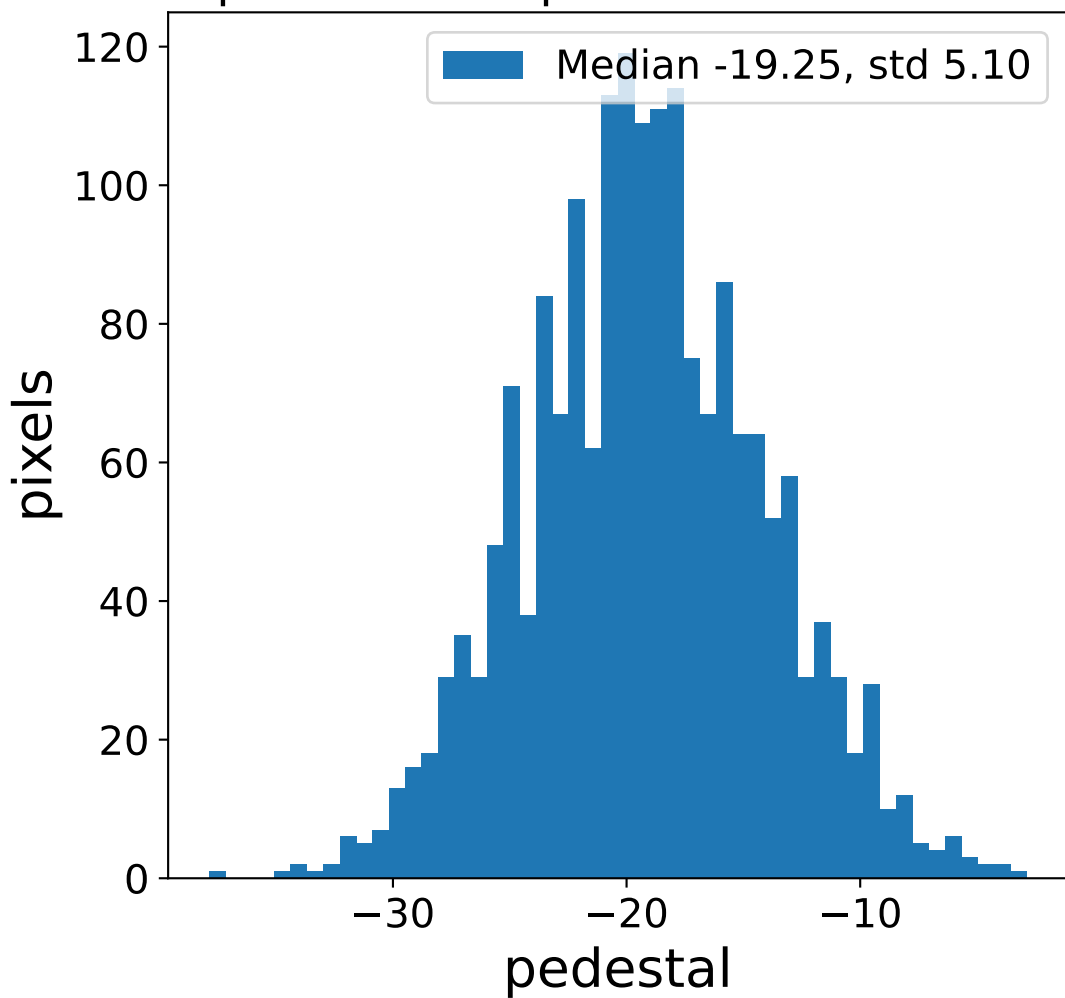

Run 8931

Run 8931

Run 8931 channel: HG

FF sample of 10000 events

pedestal sample of 10000 events

flat-fielded gain [ADC/pe]

Run 8931 channel: LG

FF sample of 10000 events

pedestal sample of 10000 events

flat-fielded gain [ADC/pe]