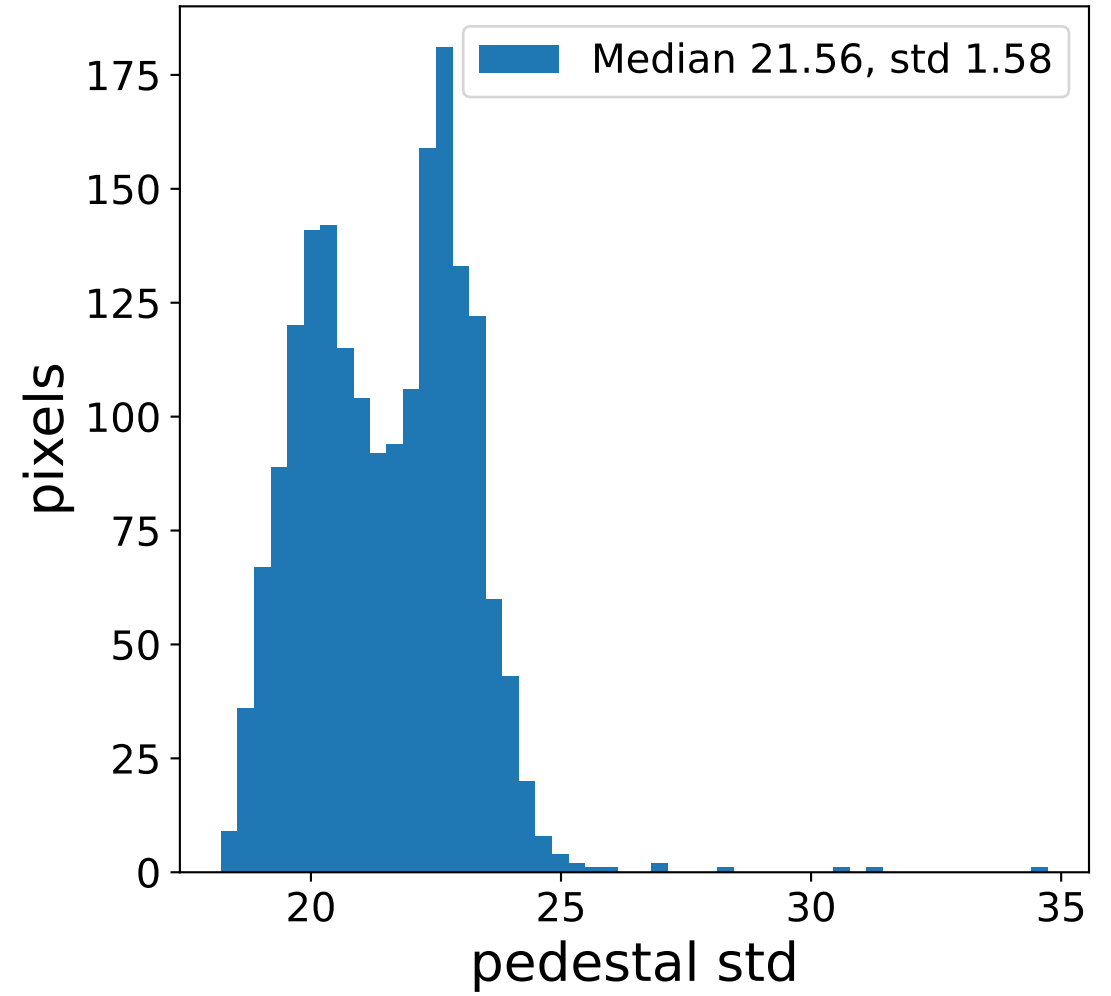

Run 8931

Run 8931

Run 8931 channel: HG

FF sample of 10000 events

pedestal sample of 10000 events

flat-fielded gain [ADC/pe]

Run 8931 channel: LG

FF sample of 10000 events

pedestal sample of 10000 events

flat-fielded gain [ADC/pe]