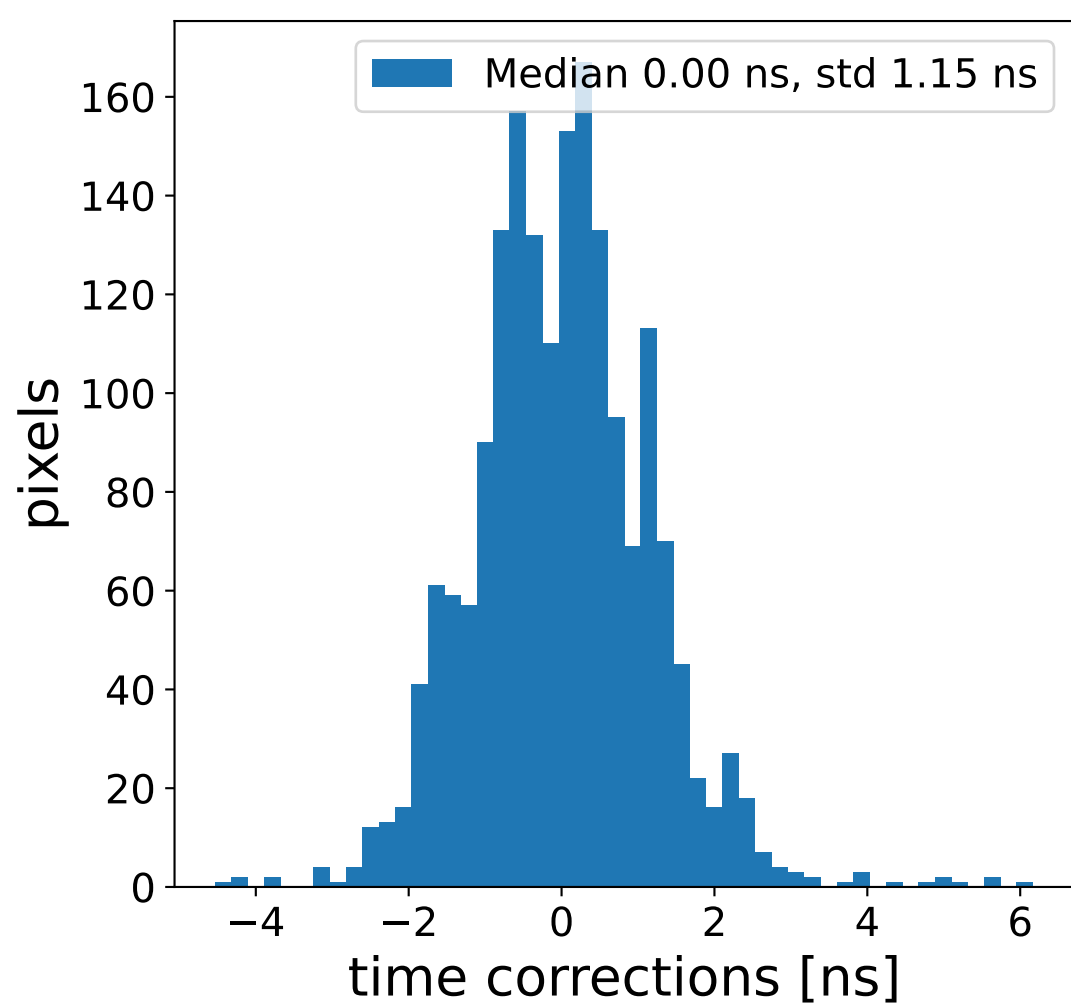

Run 8931

Run 8931

Run 8931 channel: HG

FF sample of 10000 events

pedestal sample of 10000 events

flat-fielded gain [ADC/pe]

Run 8931 channel: LG

FF sample of 10000 events

pedestal sample of 10000 events

flat-fielded gain [ADC/pe]