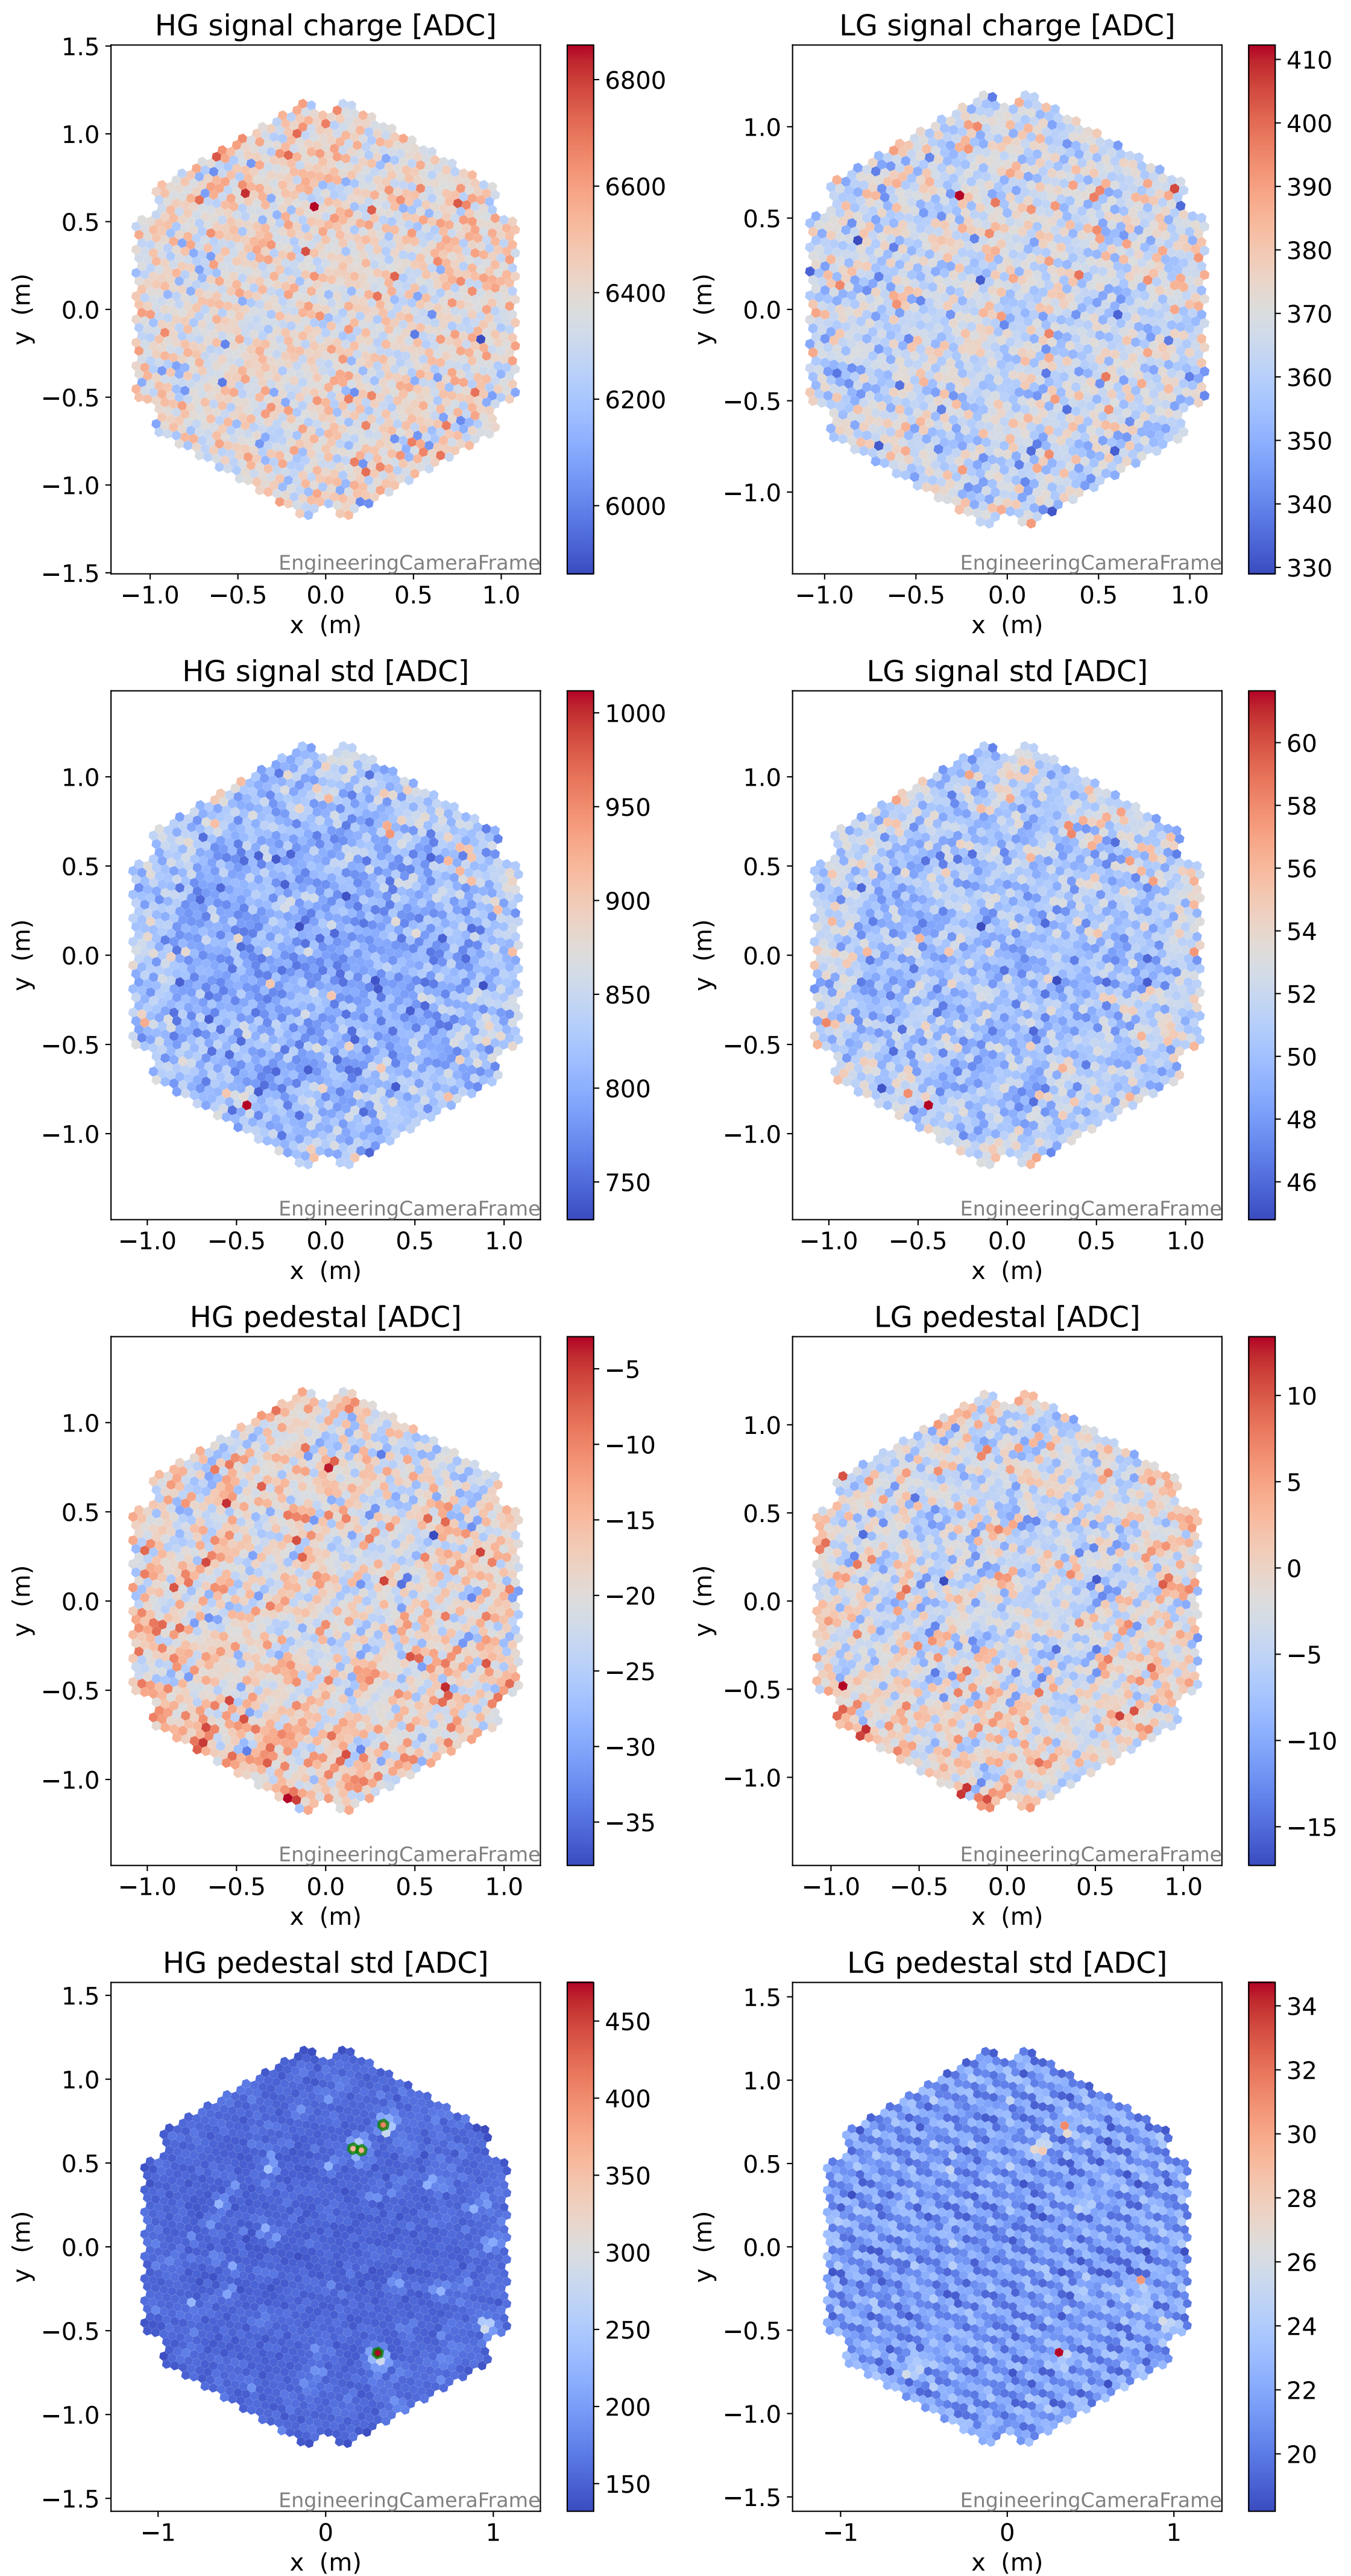

Run 8931

Run 8931

Run 8931 channel: HG

FF sample of 10000 events

pedestal sample of 10000 events

flat-fielded gain [ADC/pe]

Run 8931 channel: LG

FF sample of 10000 events

pedestal sample of 10000 events

flat-fielded gain [ADC/pe]