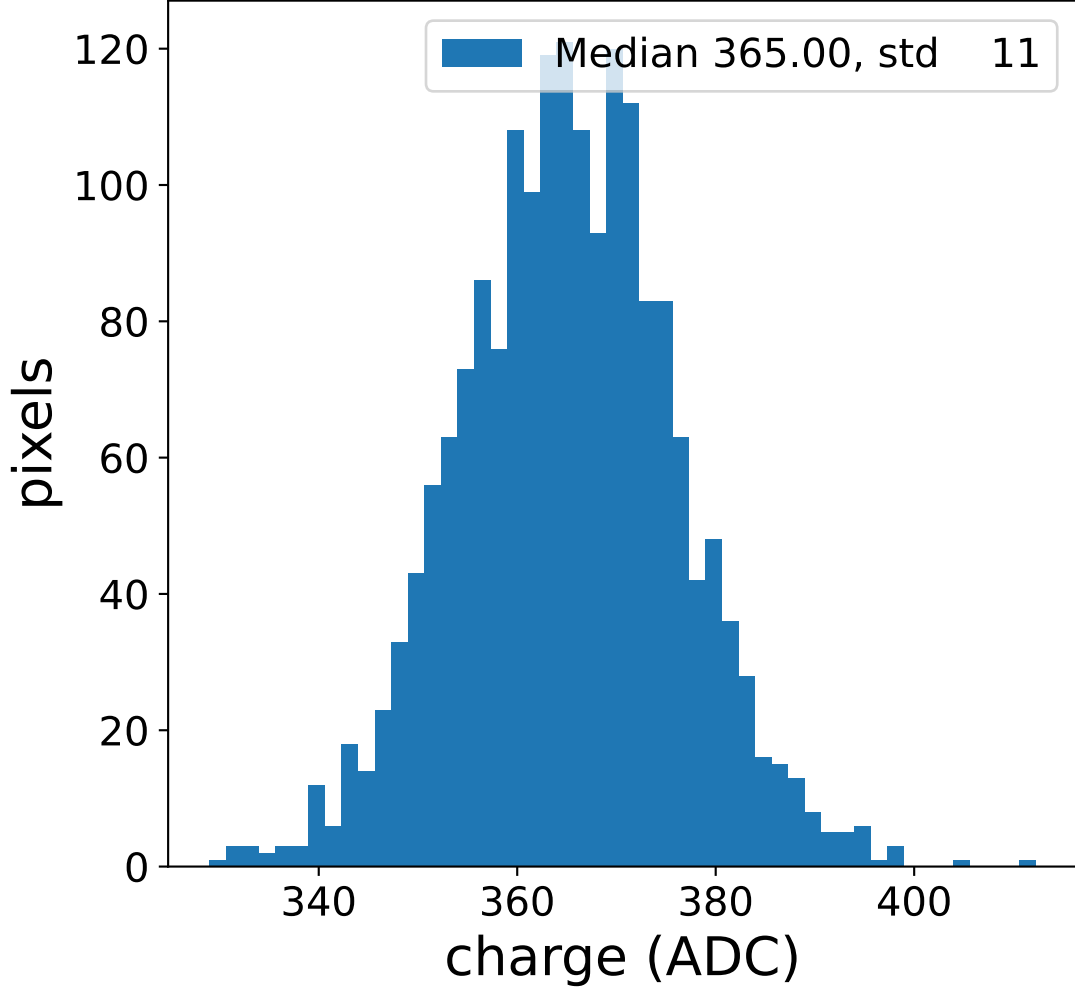

Run 8931

Run 8931

Run 8931 channel: HG

FF sample of 10000 events

pedestal sample of 10000 events

flat-fielded gain [ADC/pe]

Run 8931 channel: LG

FF sample of 10000 events

pedestal sample of 10000 events

flat-fielded gain [ADC/pe]