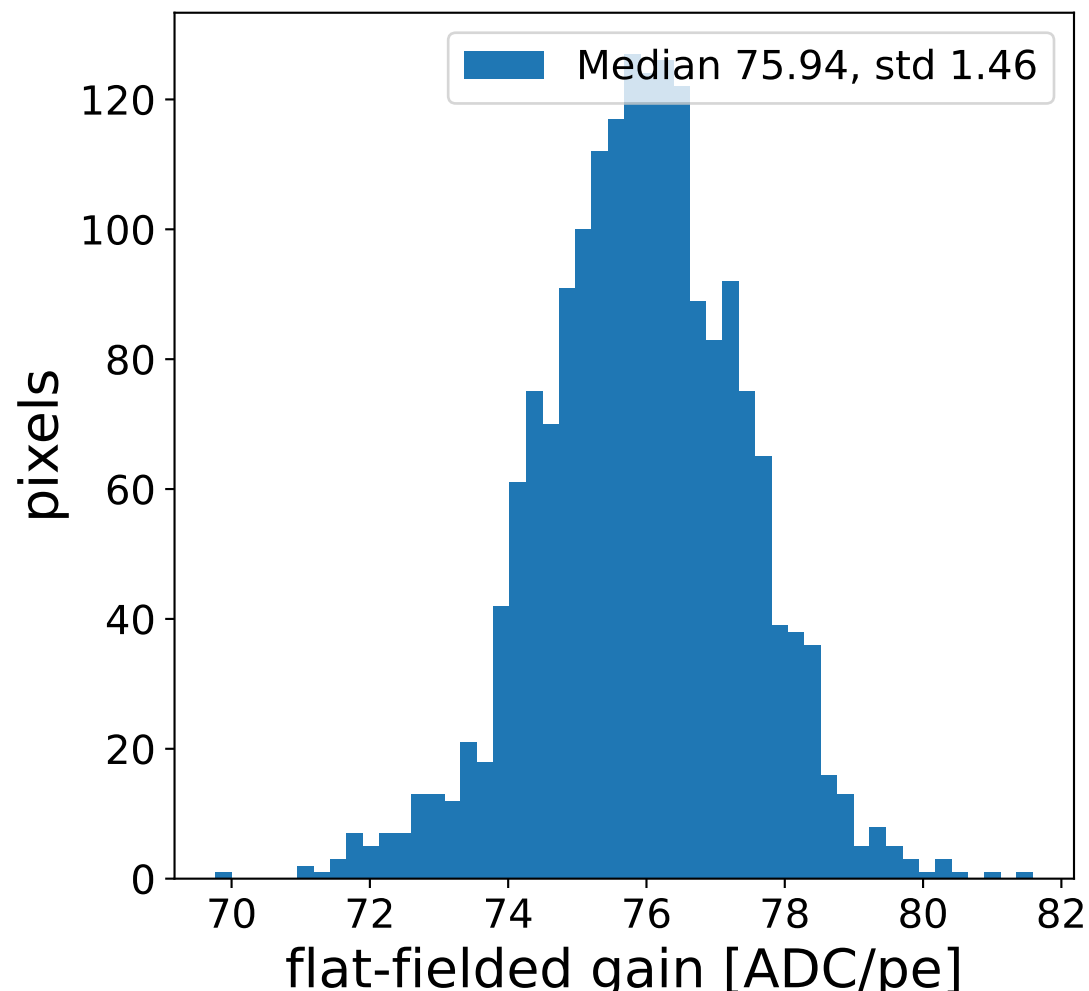

Run 8931

Run 8931

Run 8931 channel: HG

FF sample of 10000 events

pedestal sample of 10000 events

flat-fielded gain [ADC/pe]

Run 8931 channel: LG

FF sample of 10000 events

pedestal sample of 10000 events

flat-fielded gain [ADC/pe]