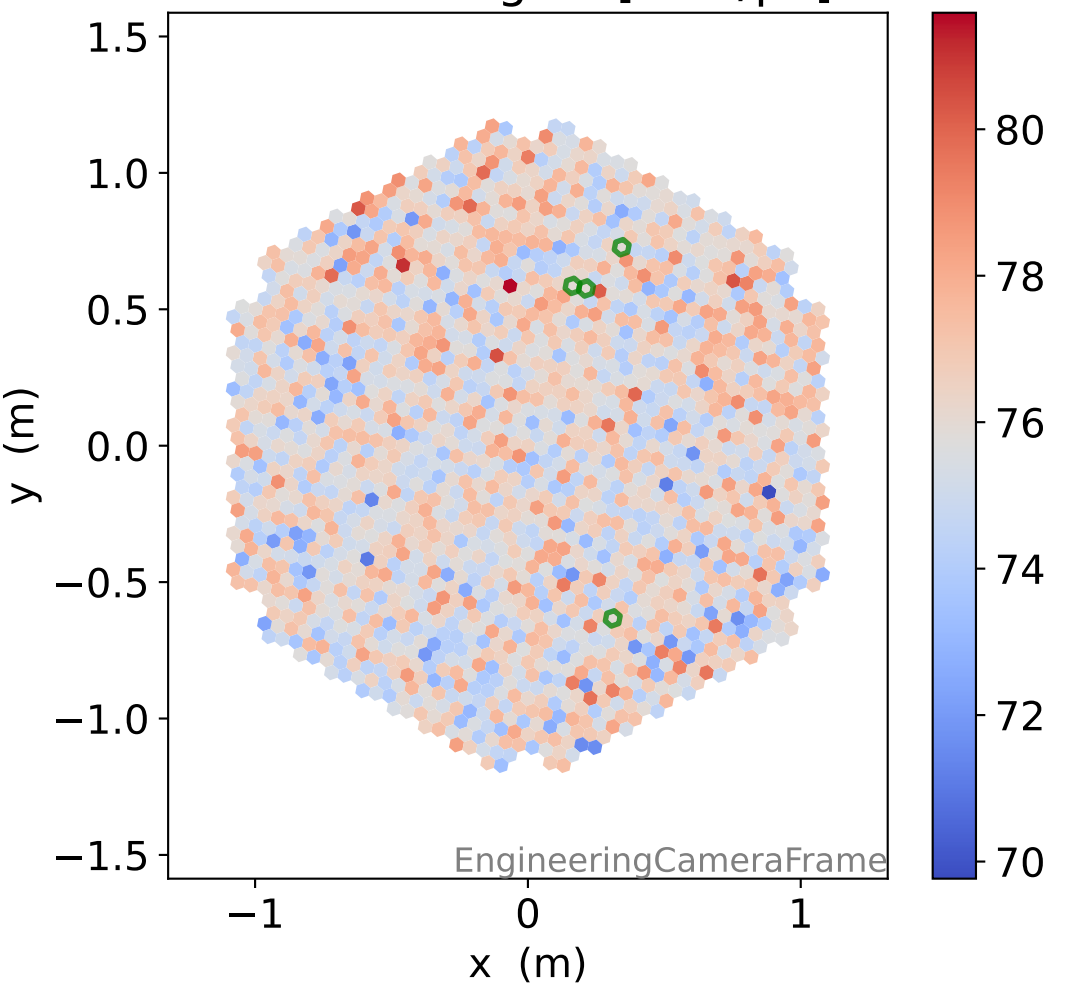

Run 8931

Run 8931

Run 8931 channel: HG

FF sample of 10000 events

pedestal sample of 10000 events

flat-fielded gain [ADC/pe]

Run 8931 channel: LG

FF sample of 10000 events

pedestal sample of 10000 events

flat-fielded gain [ADC/pe]