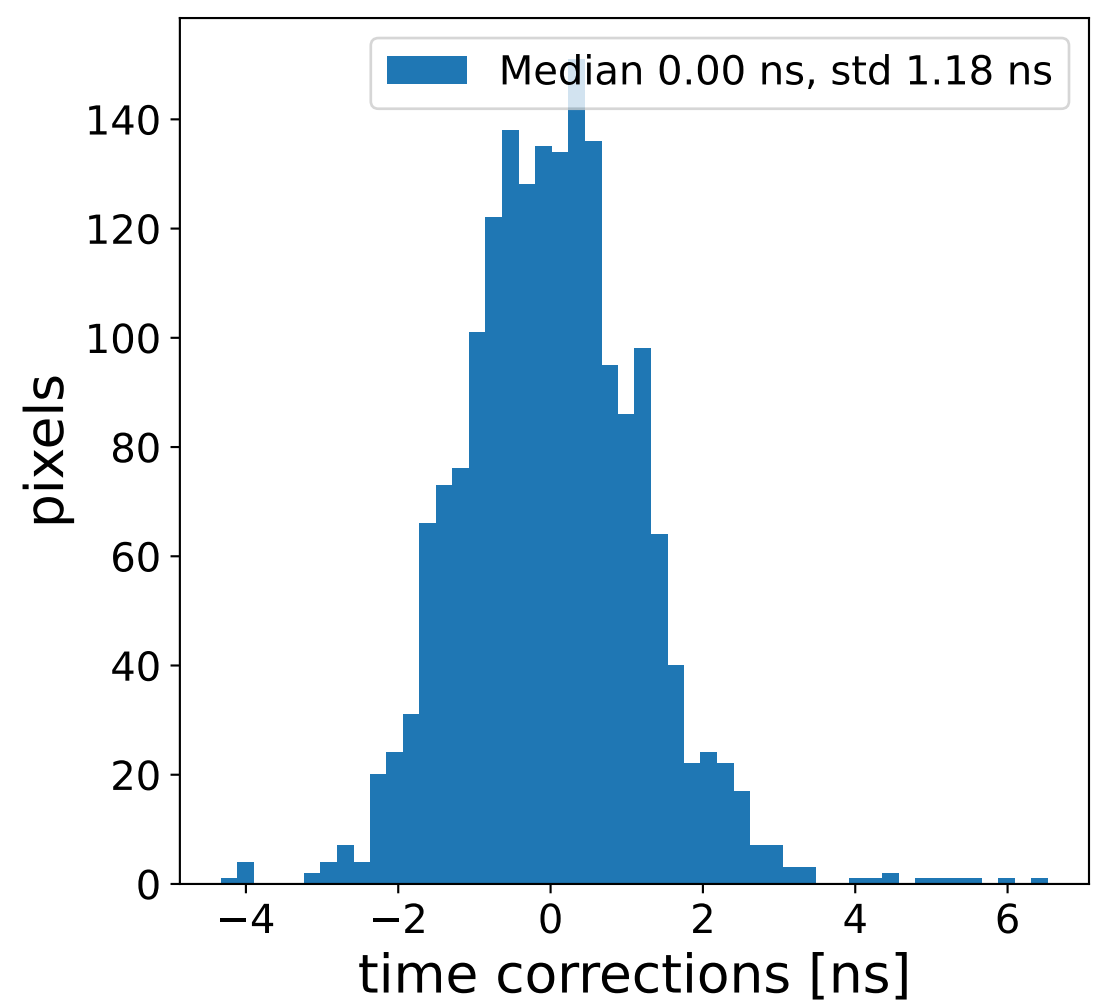

Run 8931

Run 8931

Run 8931 channel: HG

FF sample of 10000 events

pedestal sample of 10000 events

flat-fielded gain [ADC/pe]

Run 8931 channel: LG

FF sample of 10000 events

pedestal sample of 10000 events

flat-fielded gain [ADC/pe]