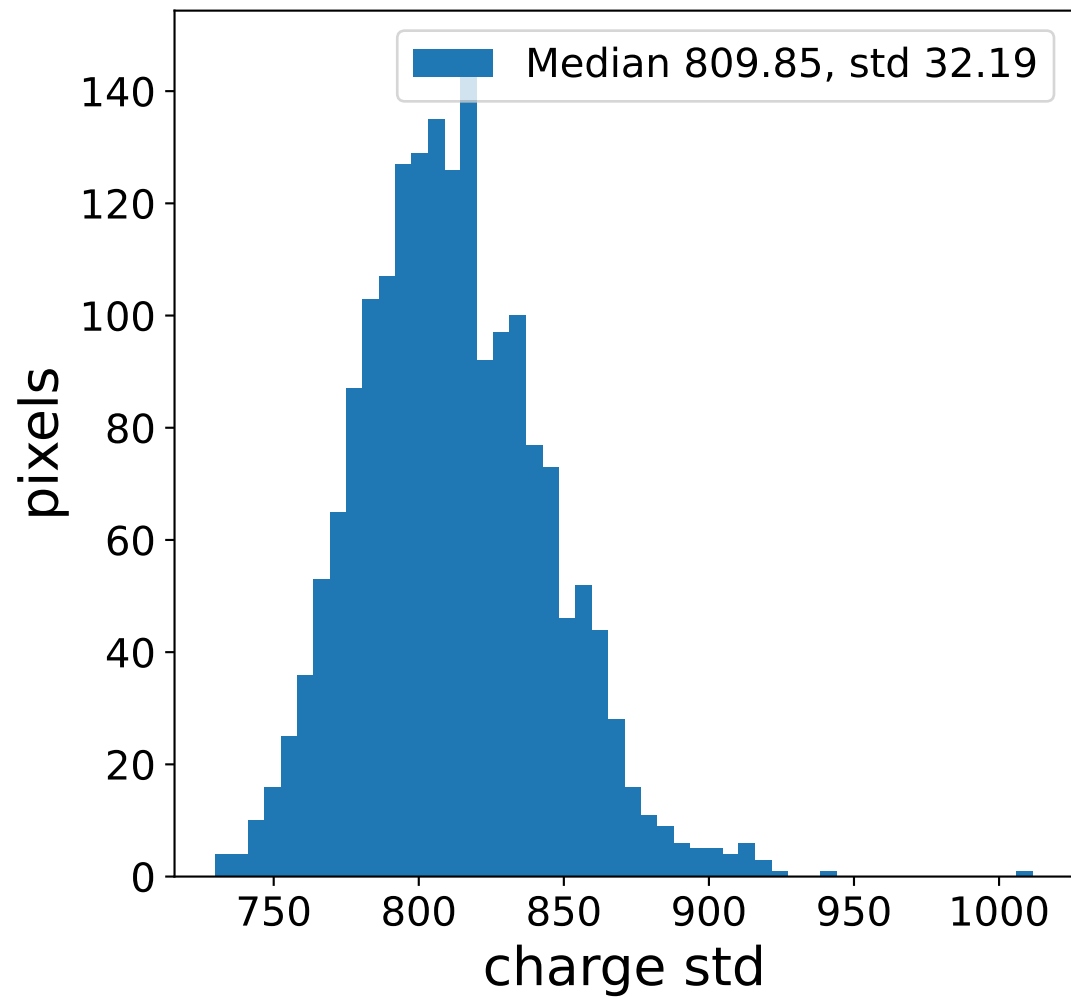

Run 8931

Run 8931

Run 8931 channel: HG

FF sample of 10000 events

pedestal sample of 10000 events

flat-fielded gain [ADC/pe]

Run 8931 channel: LG

FF sample of 10000 events

pedestal sample of 10000 events

flat-fielded gain [ADC/pe]