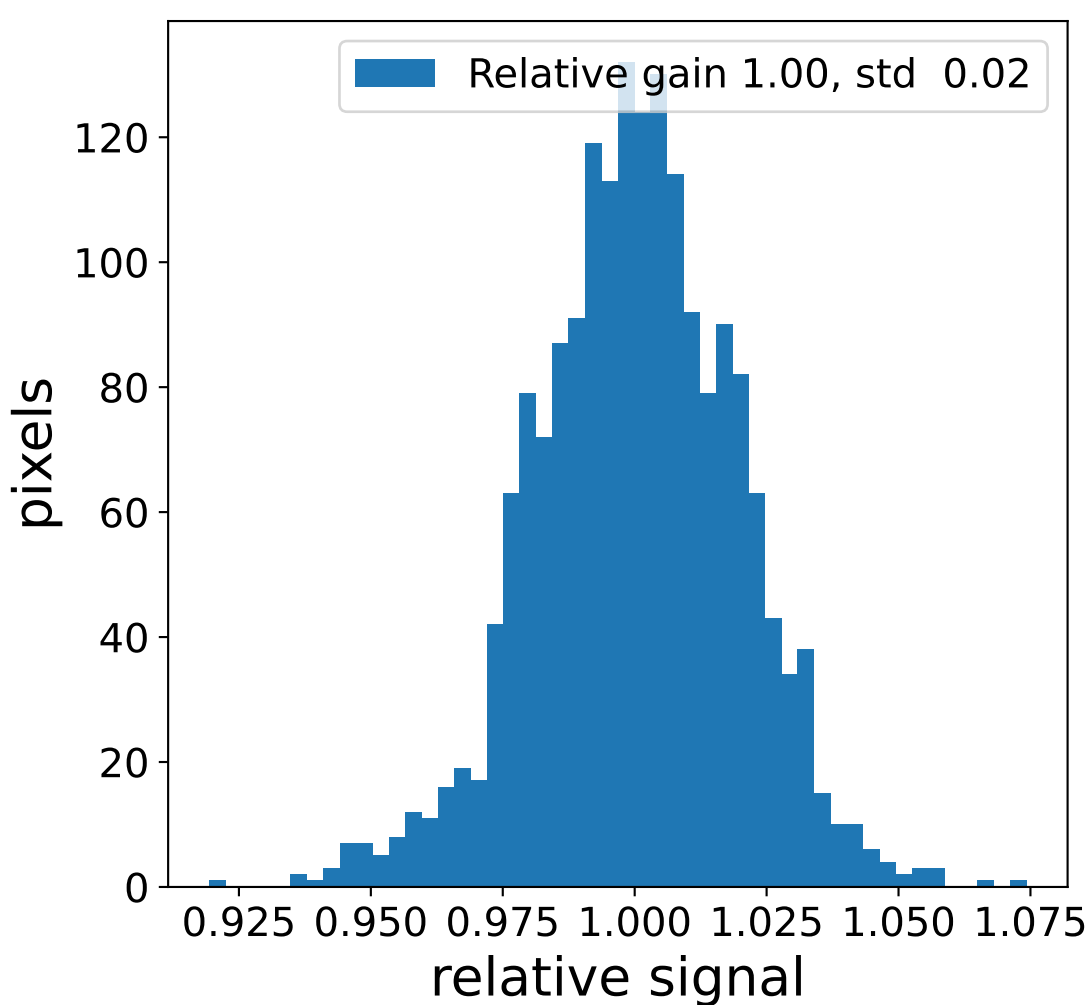

Run 8931

Run 8931

Run 8931 channel: HG

FF sample of 10000 events

pedestal sample of 10000 events

flat-fielded gain [ADC/pe]

Run 8931 channel: LG

FF sample of 10000 events

pedestal sample of 10000 events

flat-fielded gain [ADC/pe]