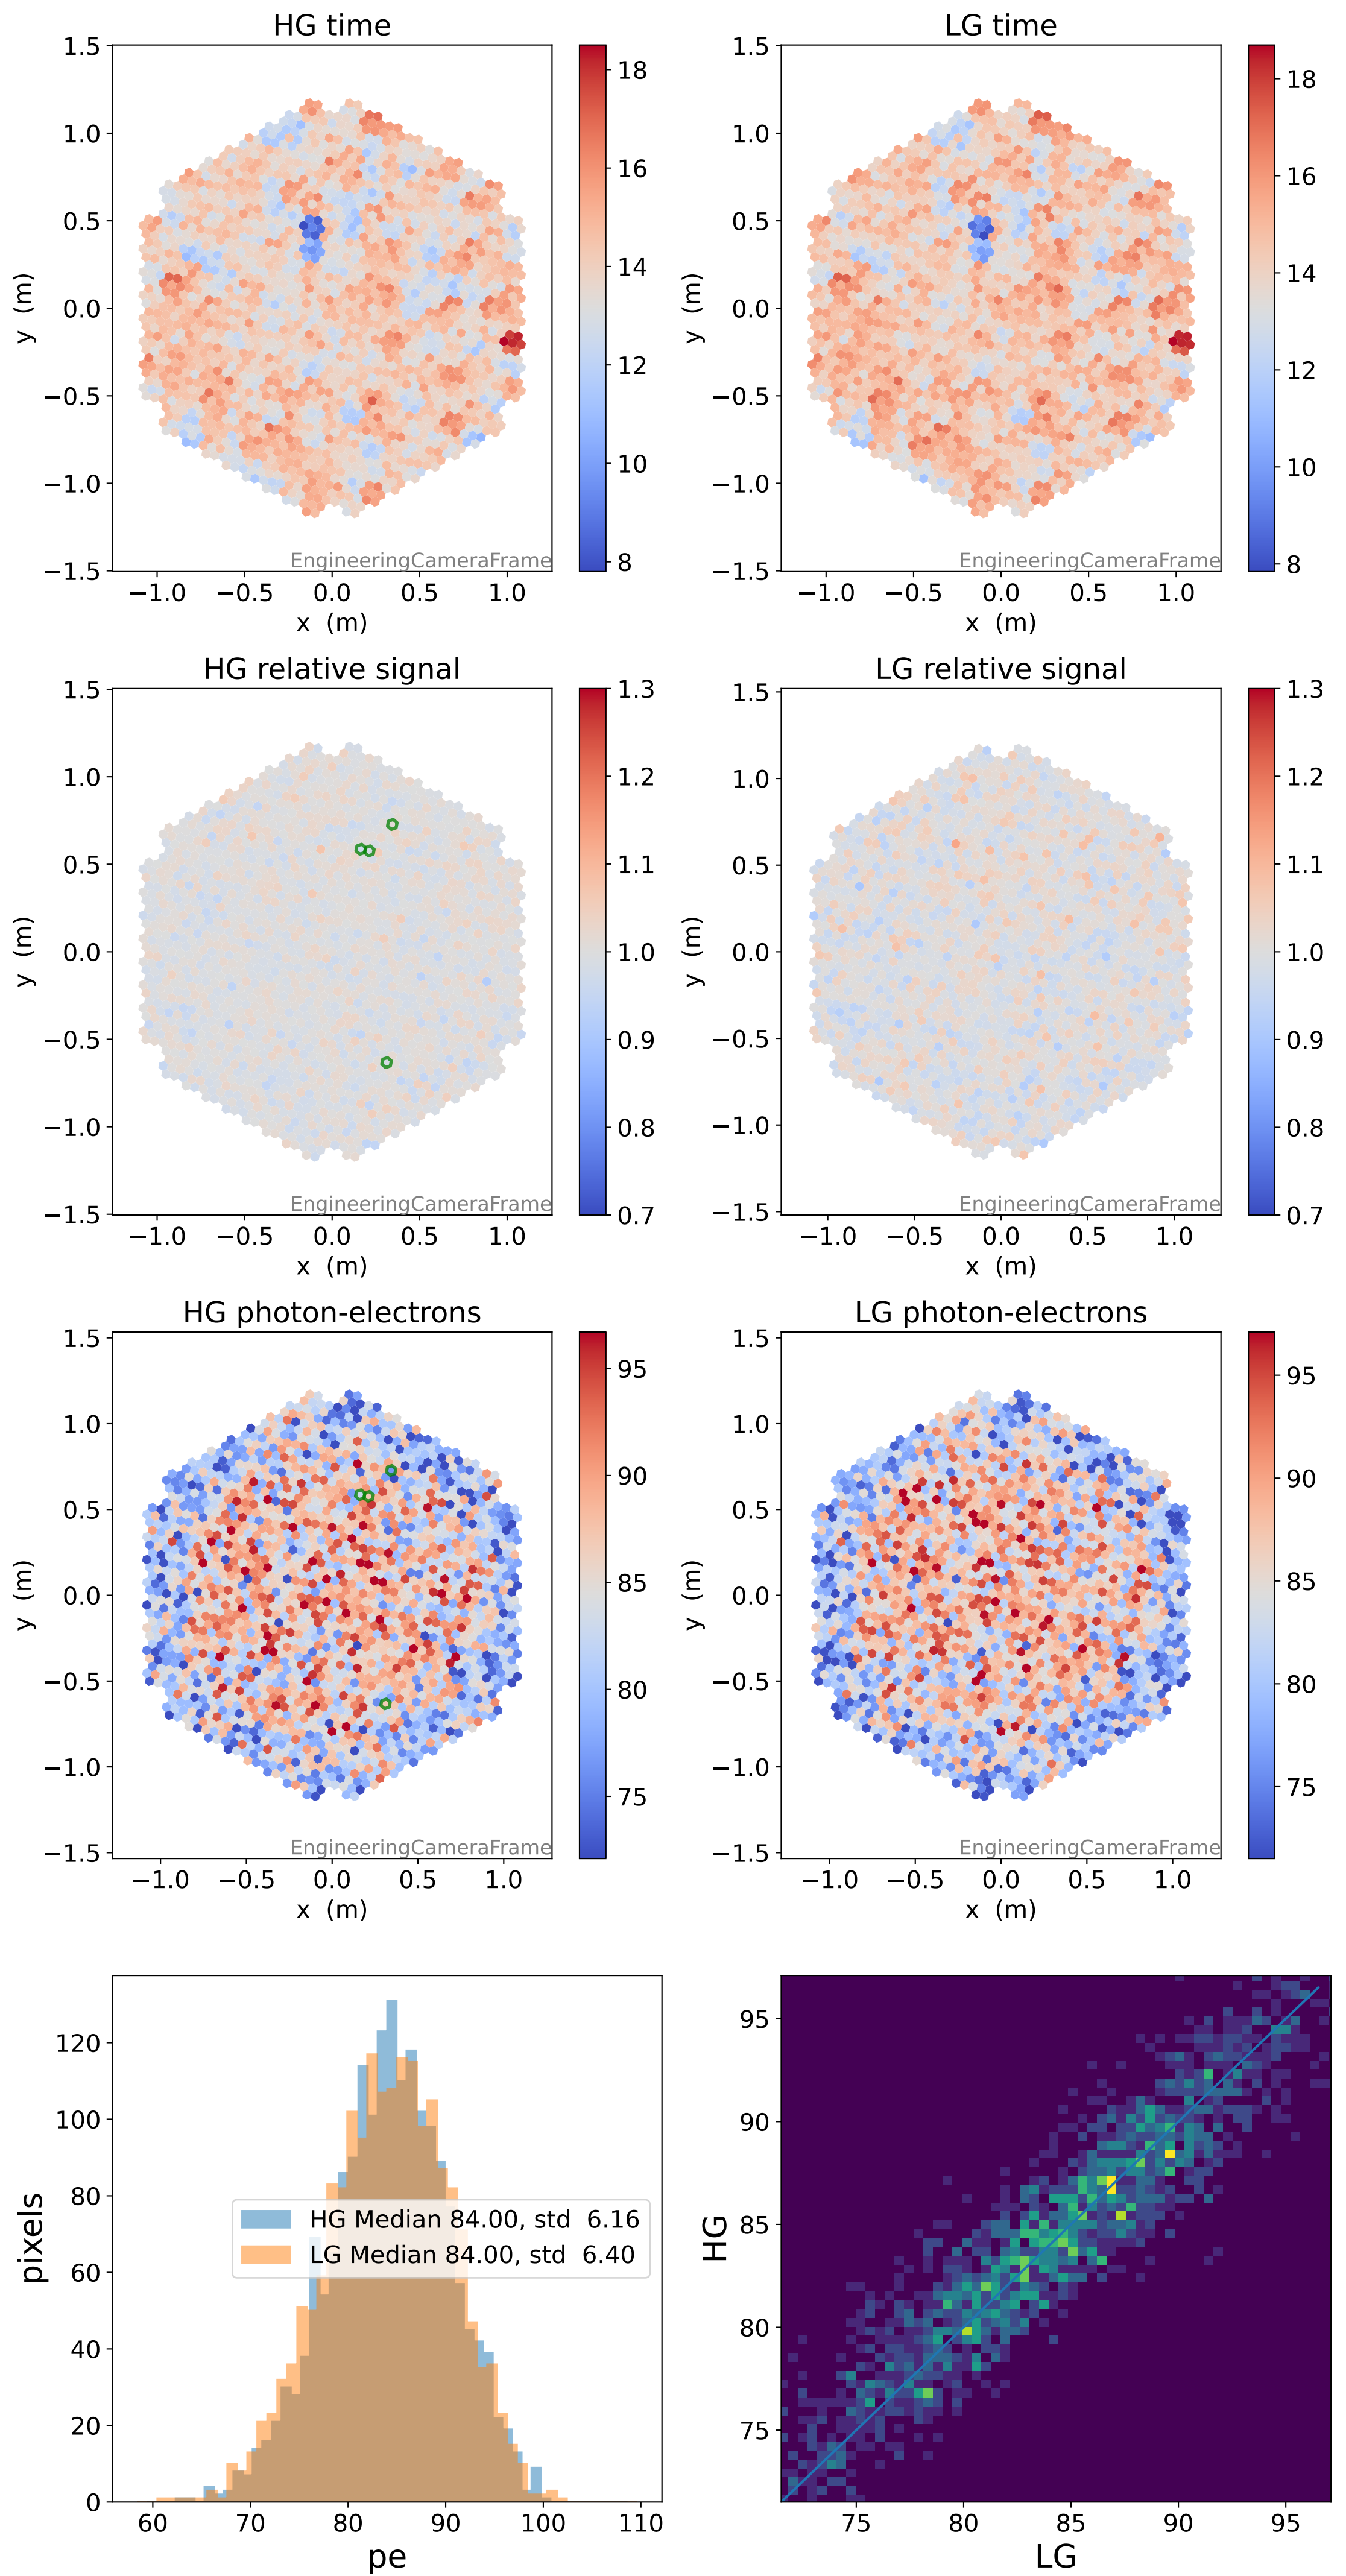

Run 8931

Run 8931

Run 8931 channel: HG

FF sample of 10000 events

pedestal sample of 10000 events

flat-fielded gain [ADC/pe]

Run 8931 channel: LG

FF sample of 10000 events

pedestal sample of 10000 events

flat-fielded gain [ADC/pe]