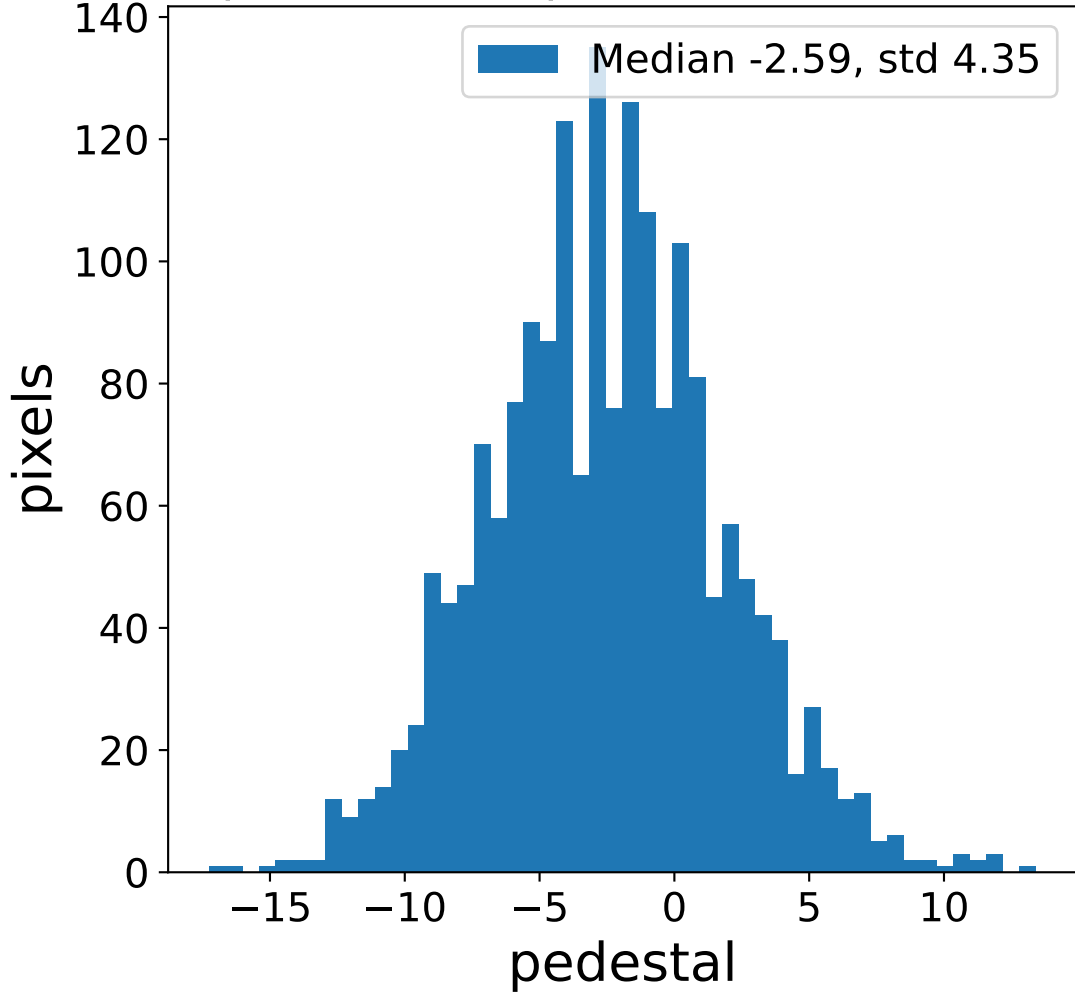

Run 8931

Run 8931

Run 8931 channel: HG

FF sample of 10000 events

pedestal sample of 10000 events

flat-fielded gain [ADC/pe]

Run 8931 channel: LG

FF sample of 10000 events

pedestal sample of 10000 events

flat-fielded gain [ADC/pe]