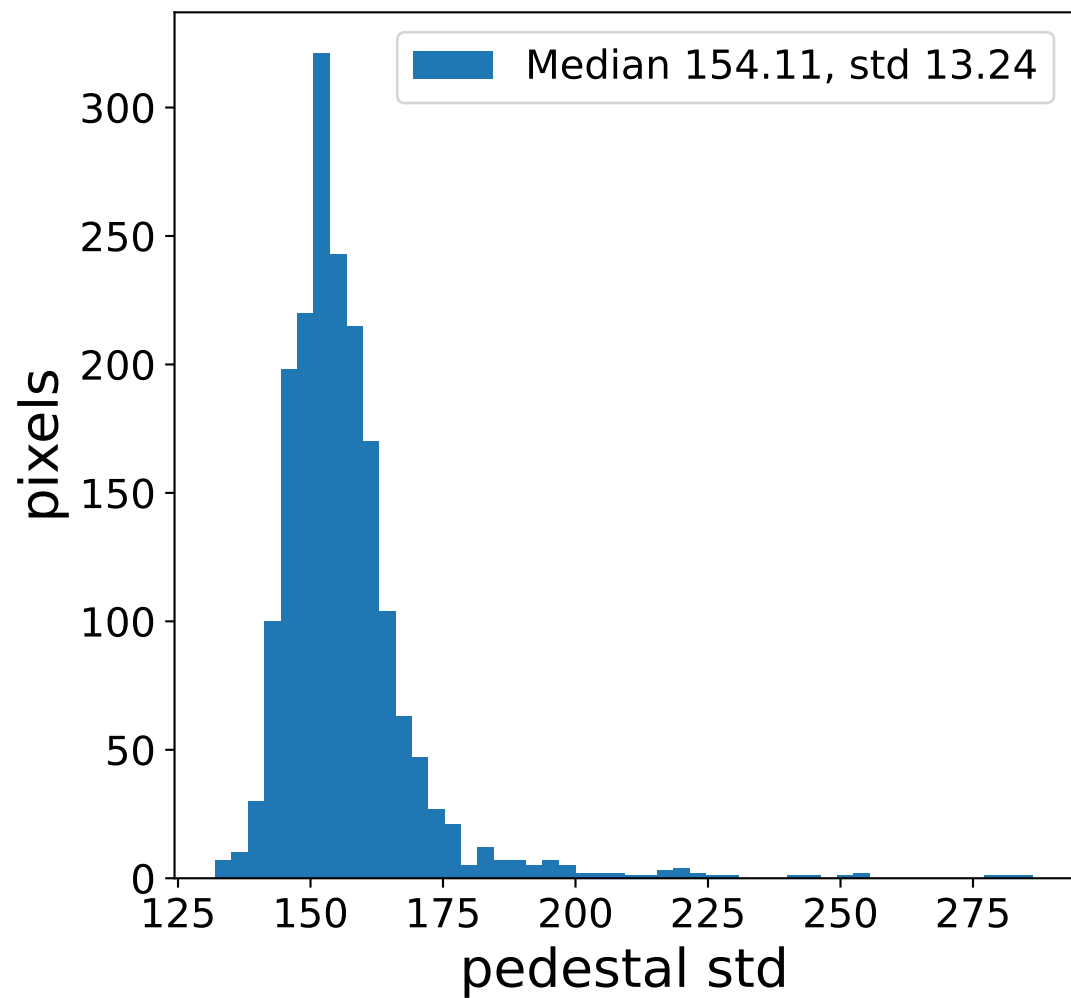

Run 8931

Run 8931

Run 8931 channel: HG

FF sample of 10000 events

pedestal sample of 10000 events

flat-fielded gain [ADC/pe]

Run 8931 channel: LG

FF sample of 10000 events

pedestal sample of 10000 events

flat-fielded gain [ADC/pe]